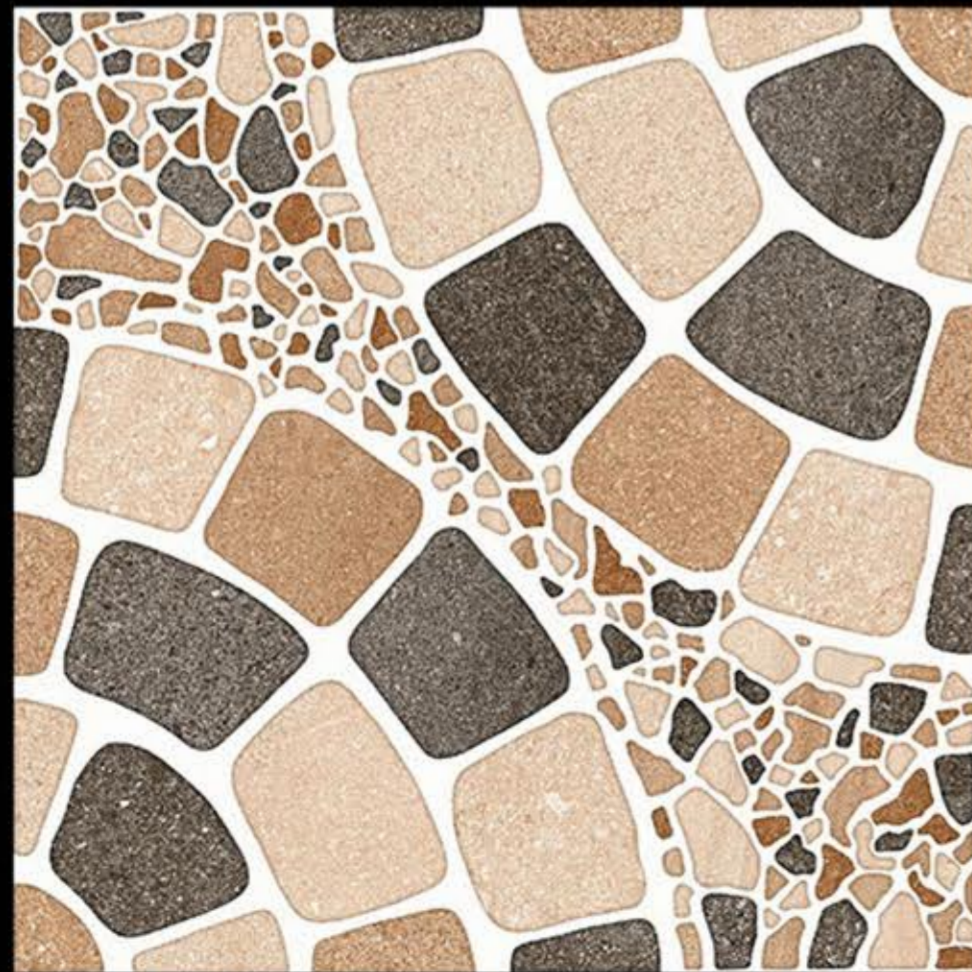

300x300 mm

Heavy Duty Vitrified Parking Tiles

NEON^{TM}
TILE

● PUNCH

3653