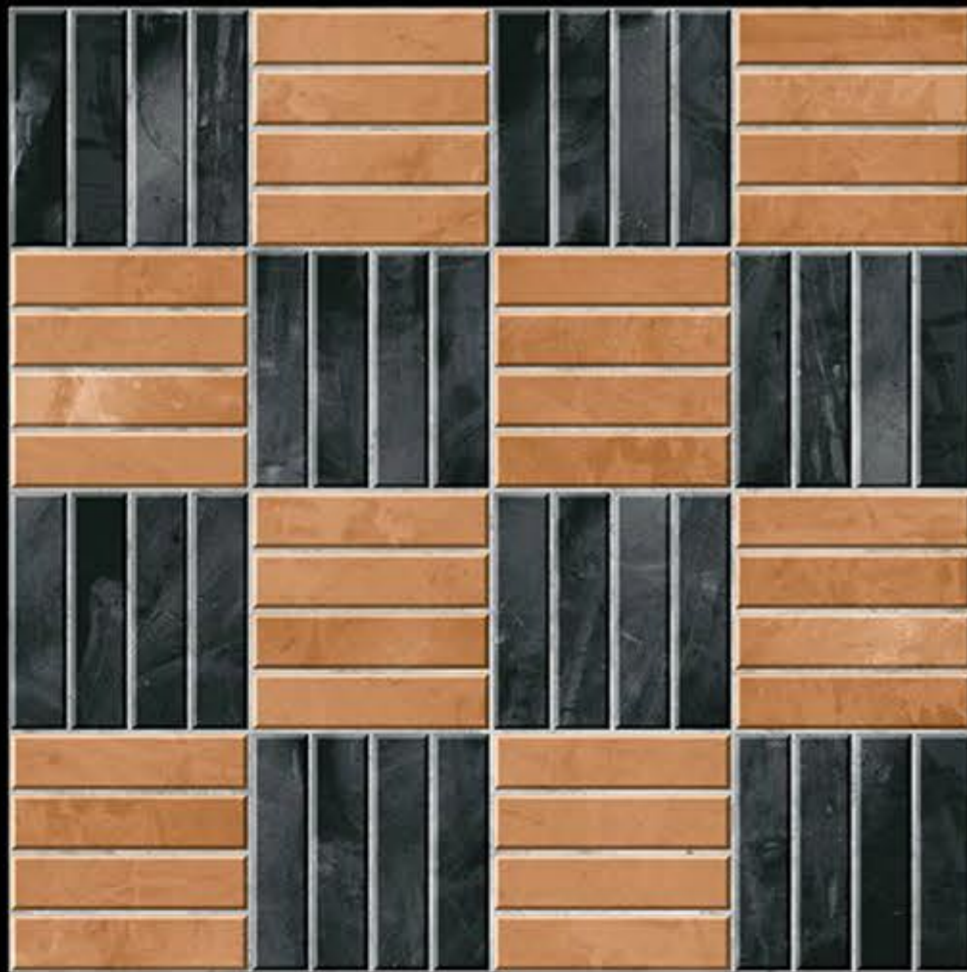

300x300 mm

Heavy Duty Vitrified Parking Tiles

NEON^{TM}
TILE

● PUNCH

3352