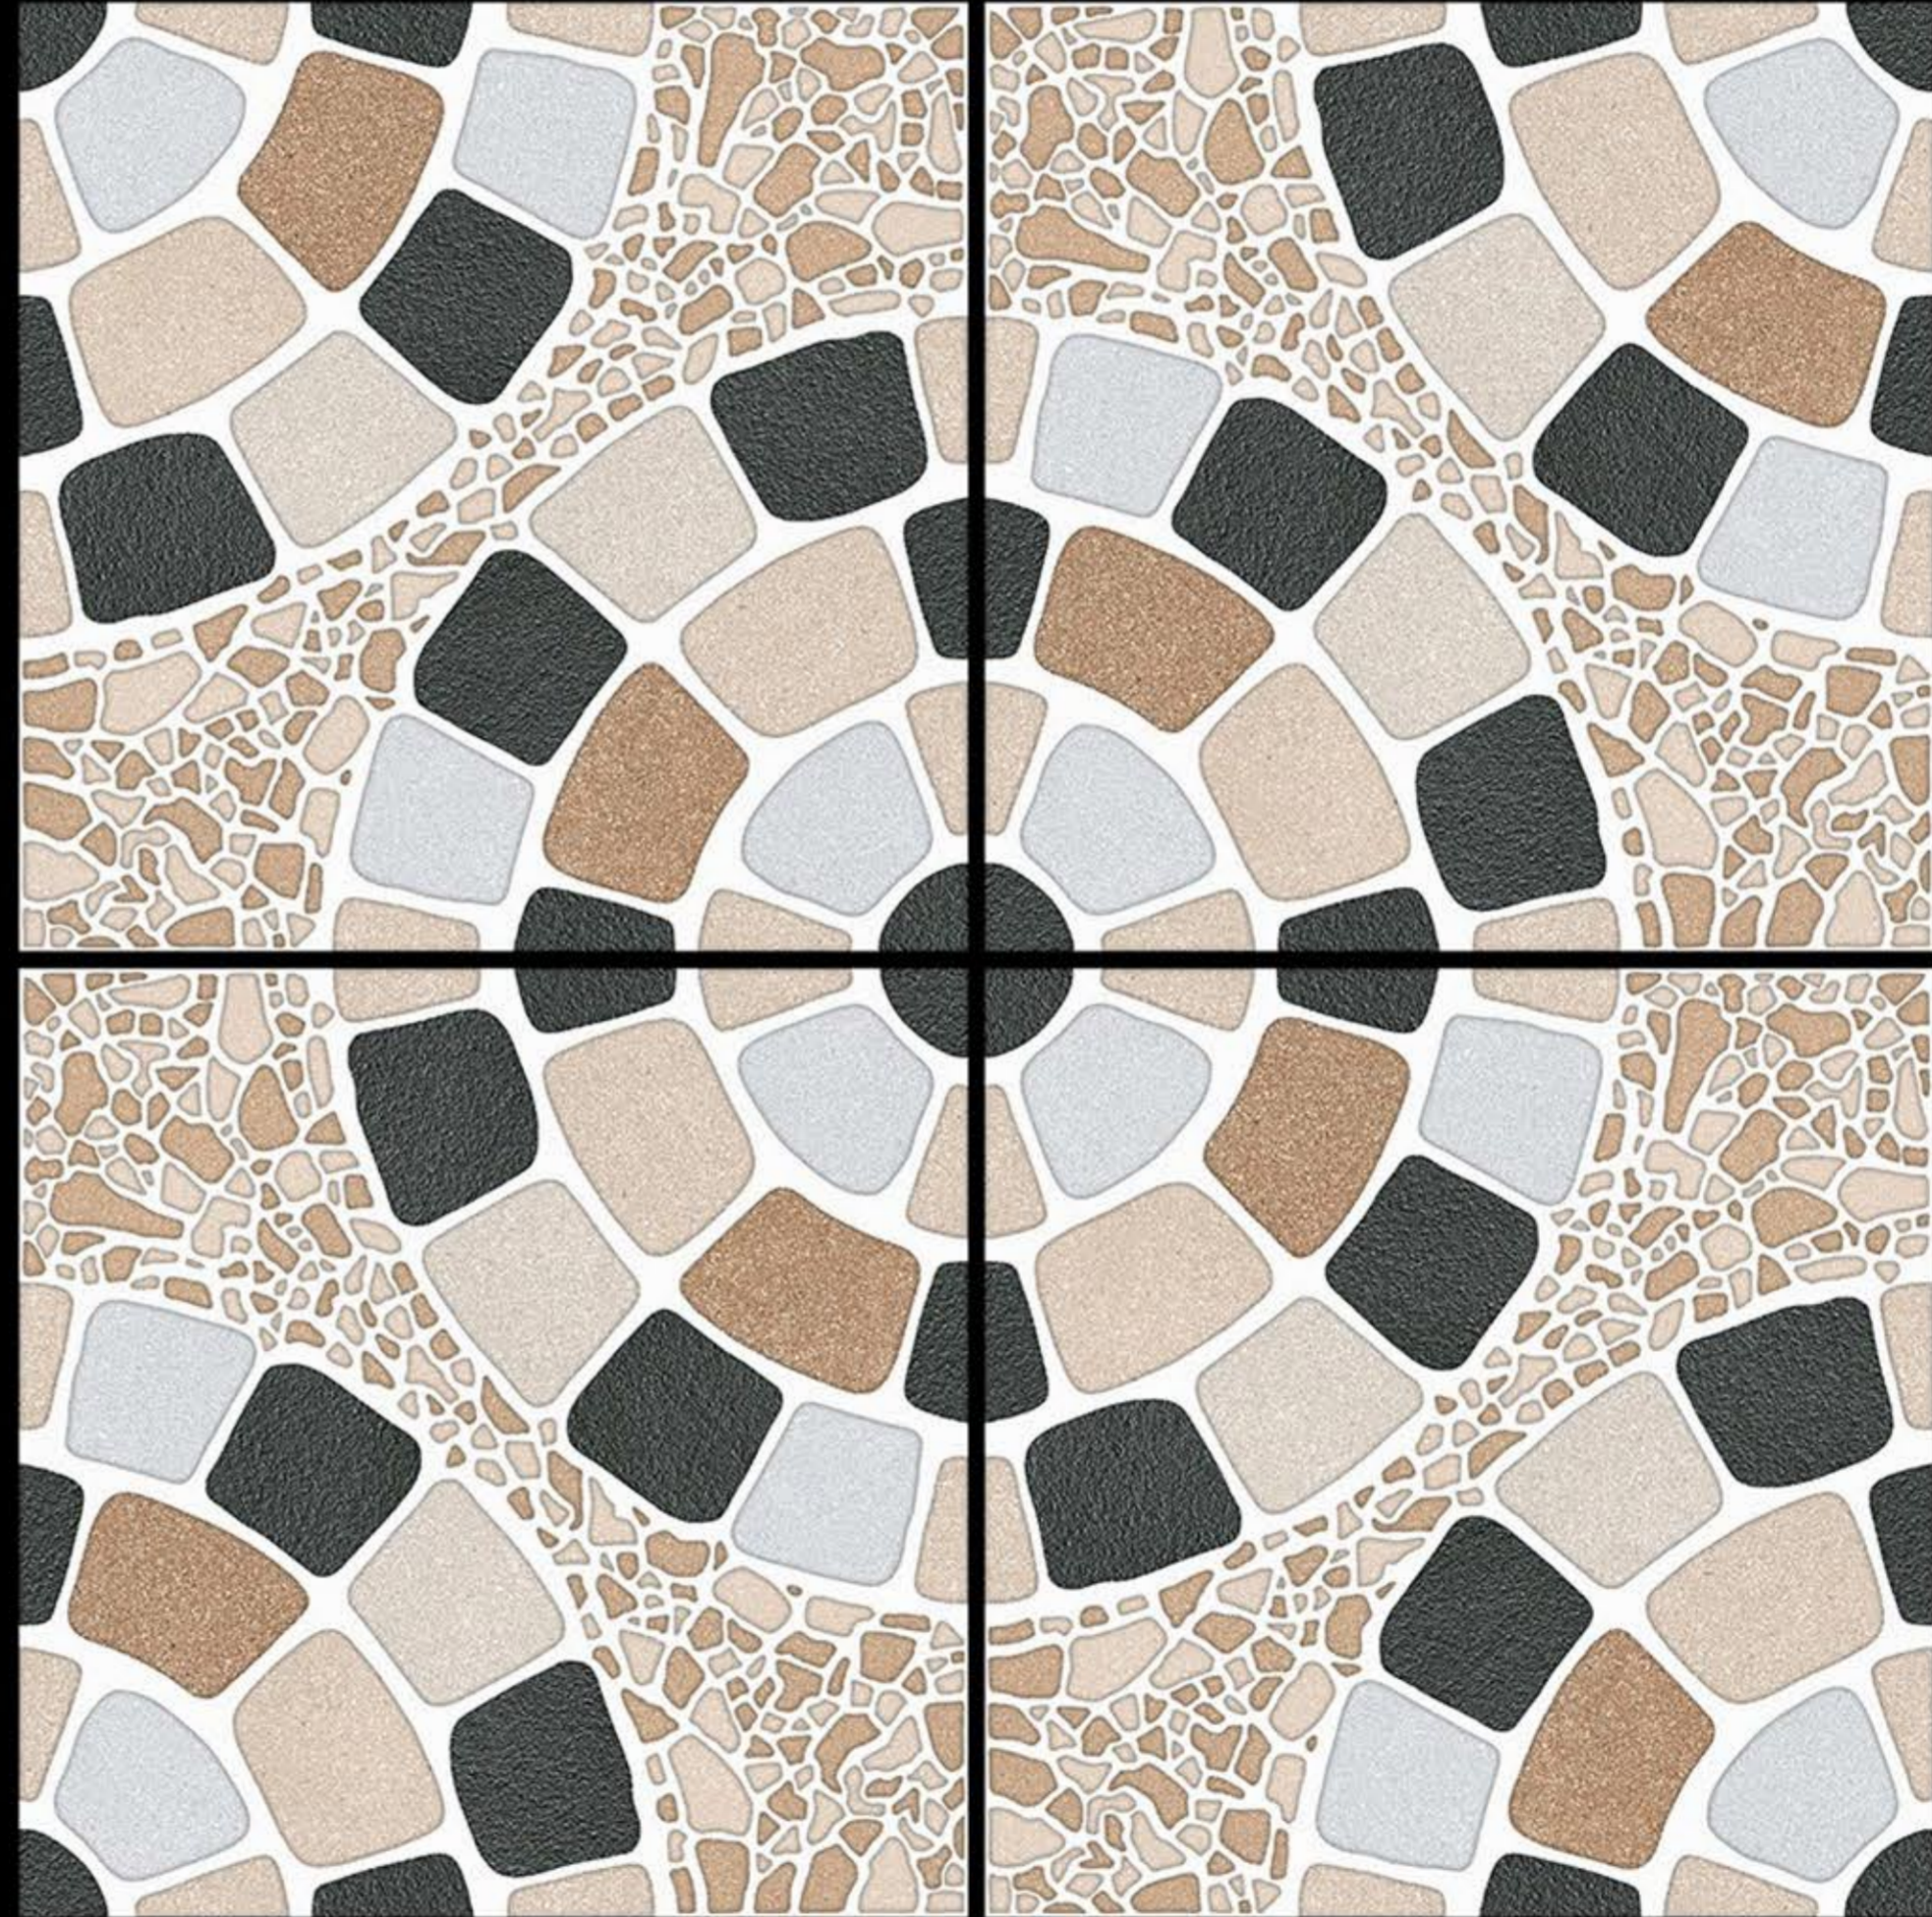

NEONTM
TILE

● PUNCH

3653

300x300 mm

Heavy Duty Vitrified Parking Tiles

NEONTM
TILE

● PUNCH

3654