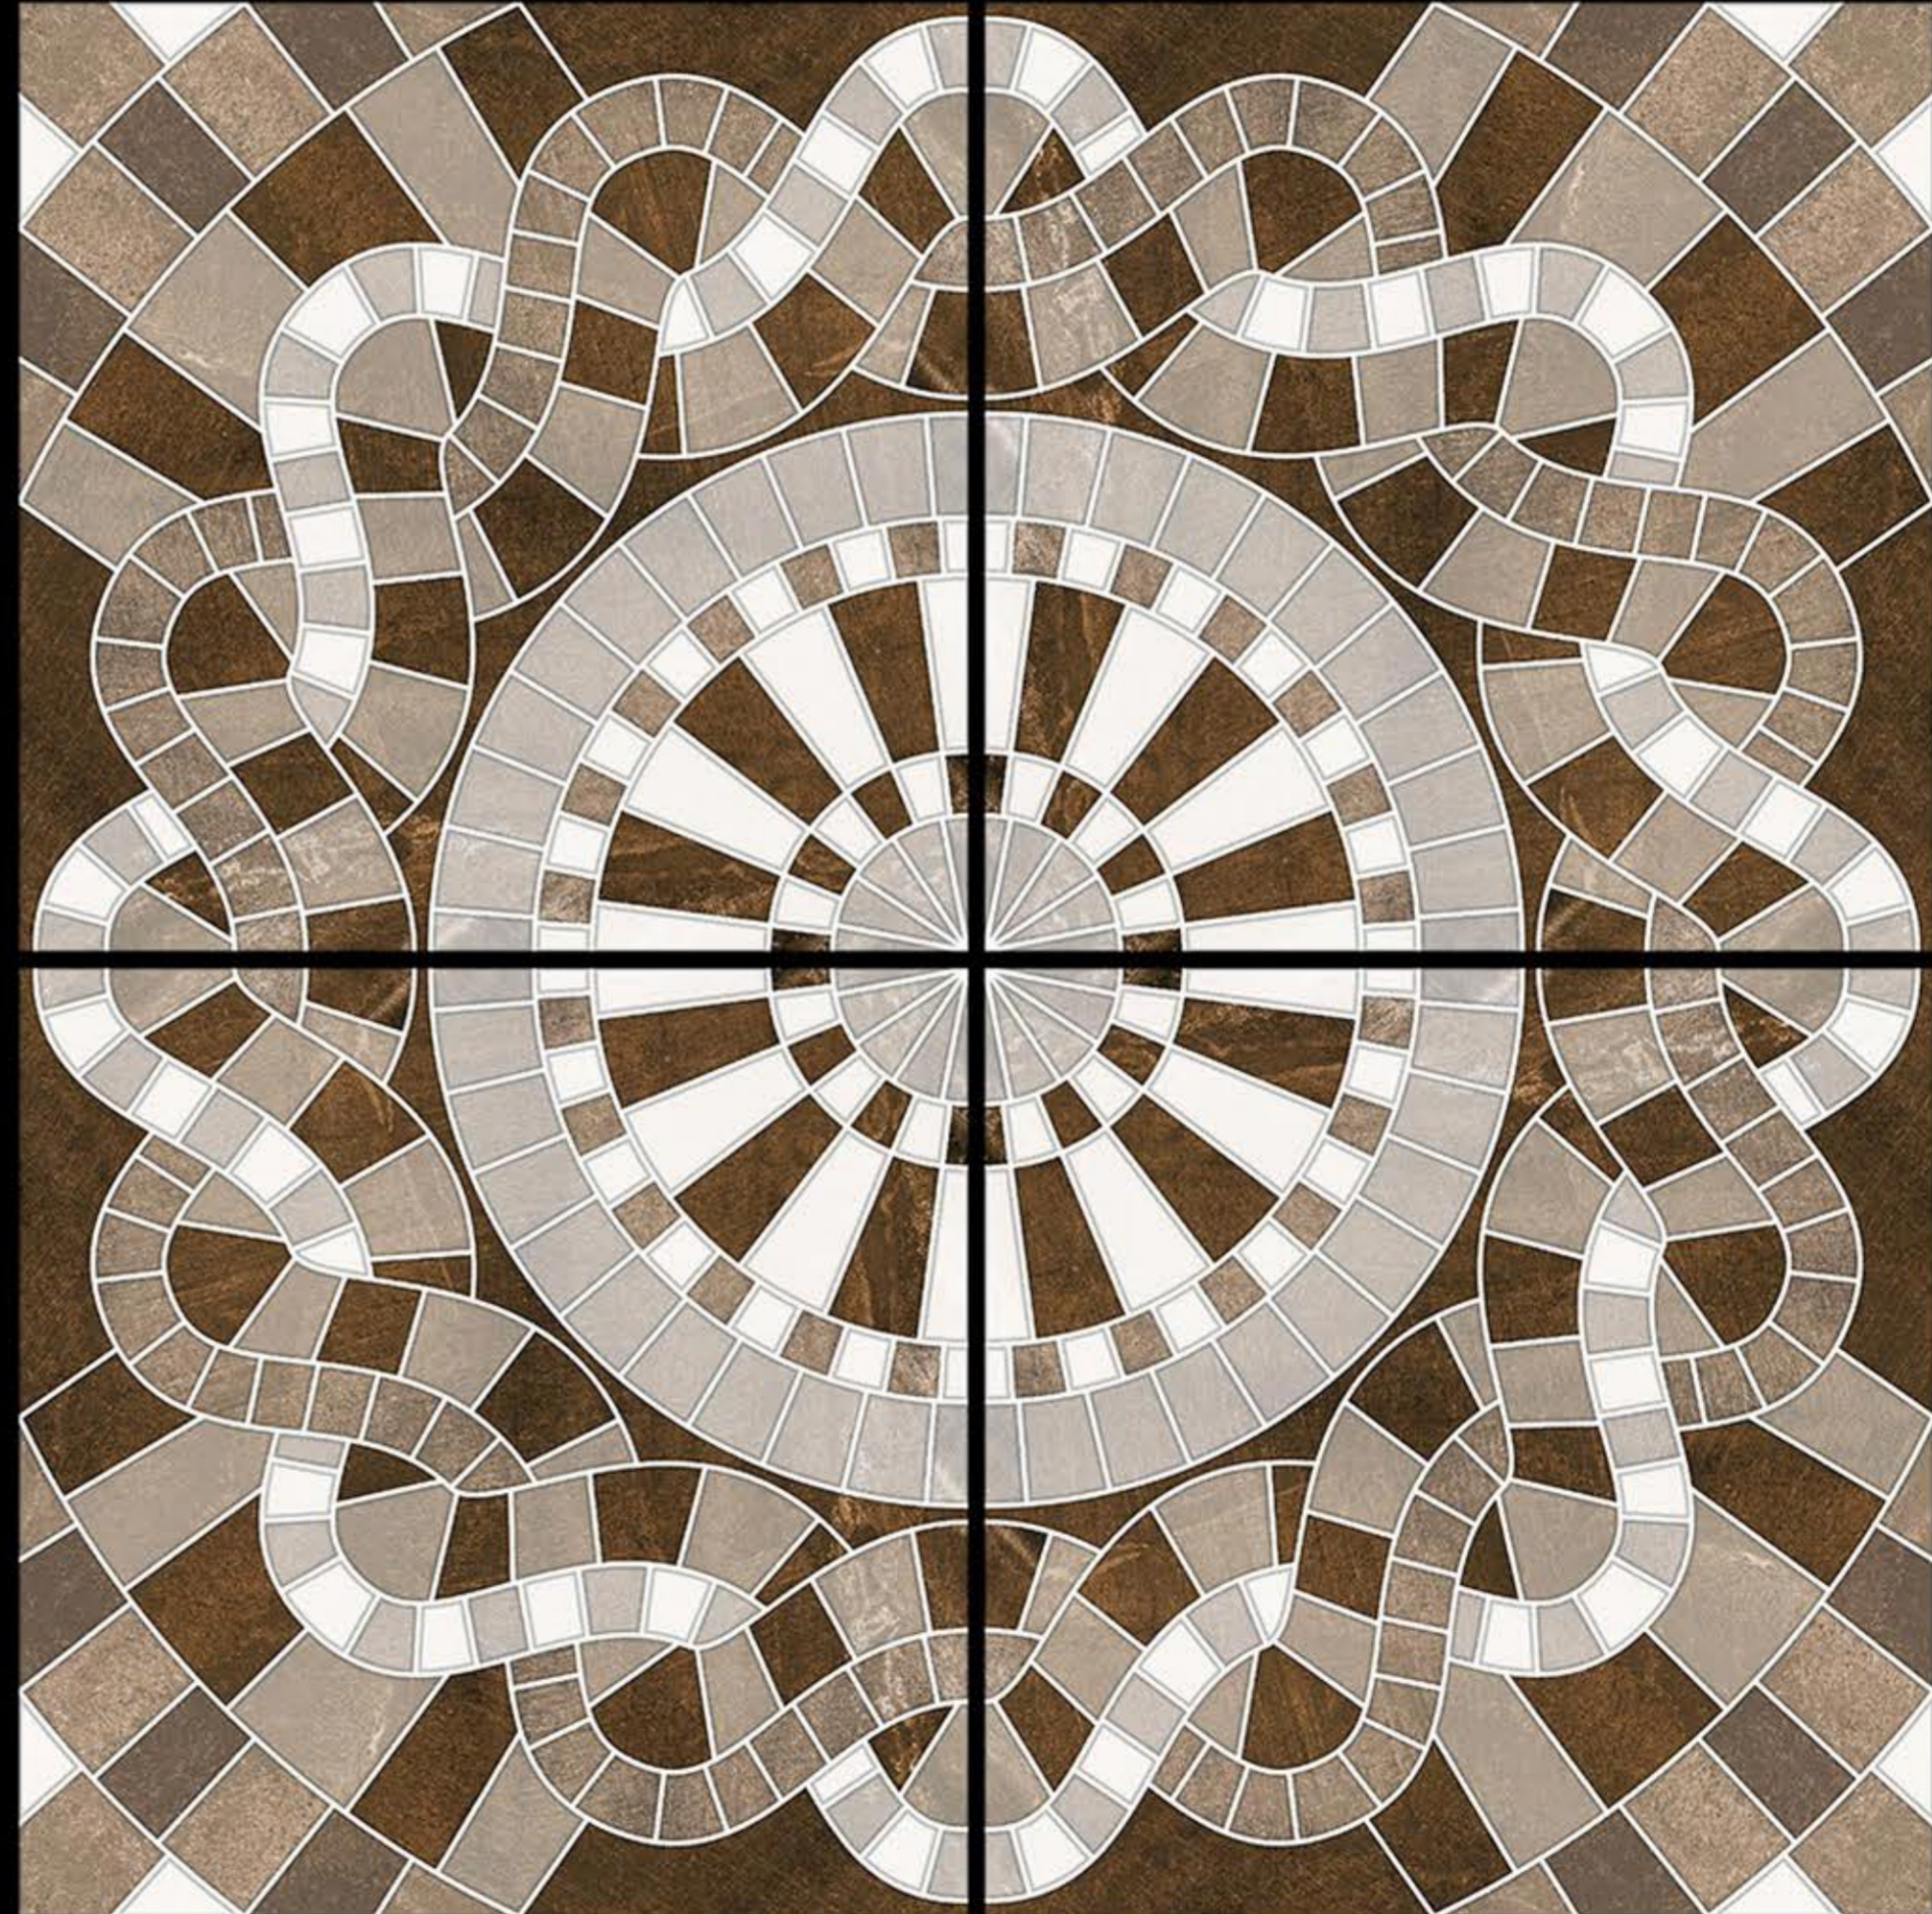

NEONTM
TILE

● PUNCH

3953

300x300 mm

Heavy Duty Vitrified Parking Tiles

NEONTM
TILE

● PUNCH

3954