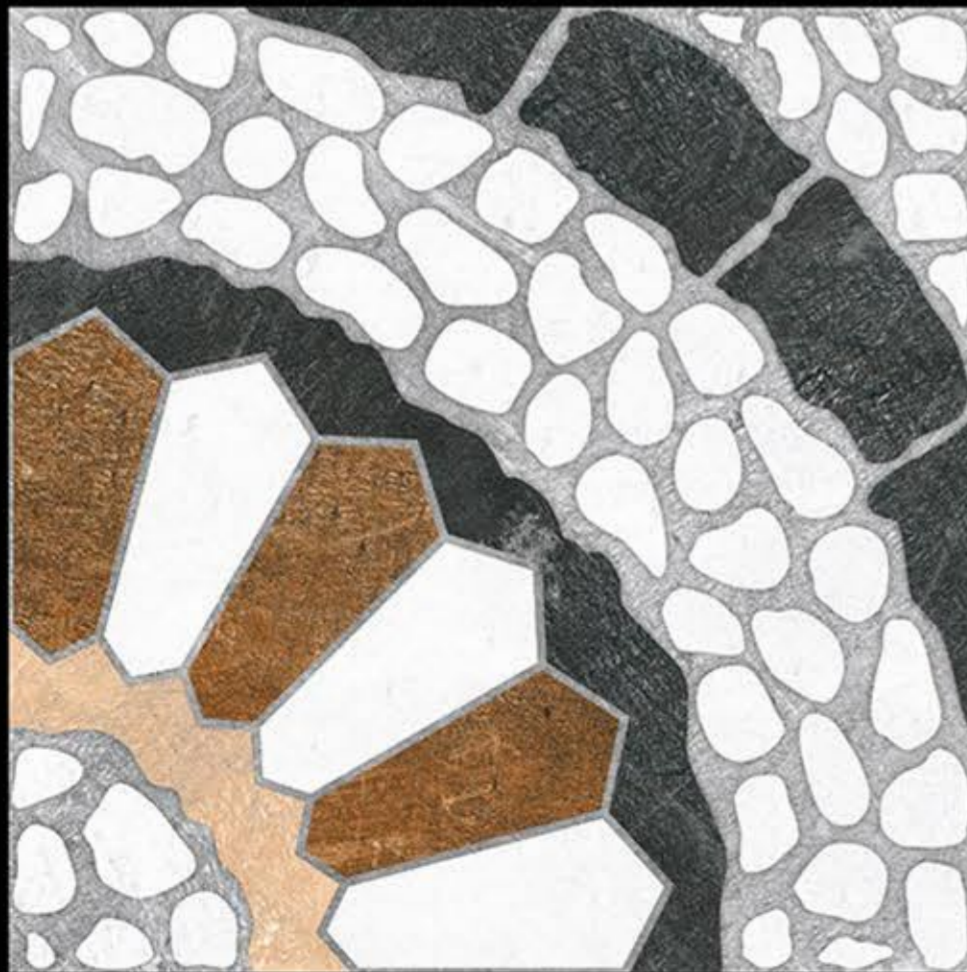

300x300 mm

Heavy Duty Vitrified Parking Tiles

NEON^{TM}
TILE

● PUNCH

3504