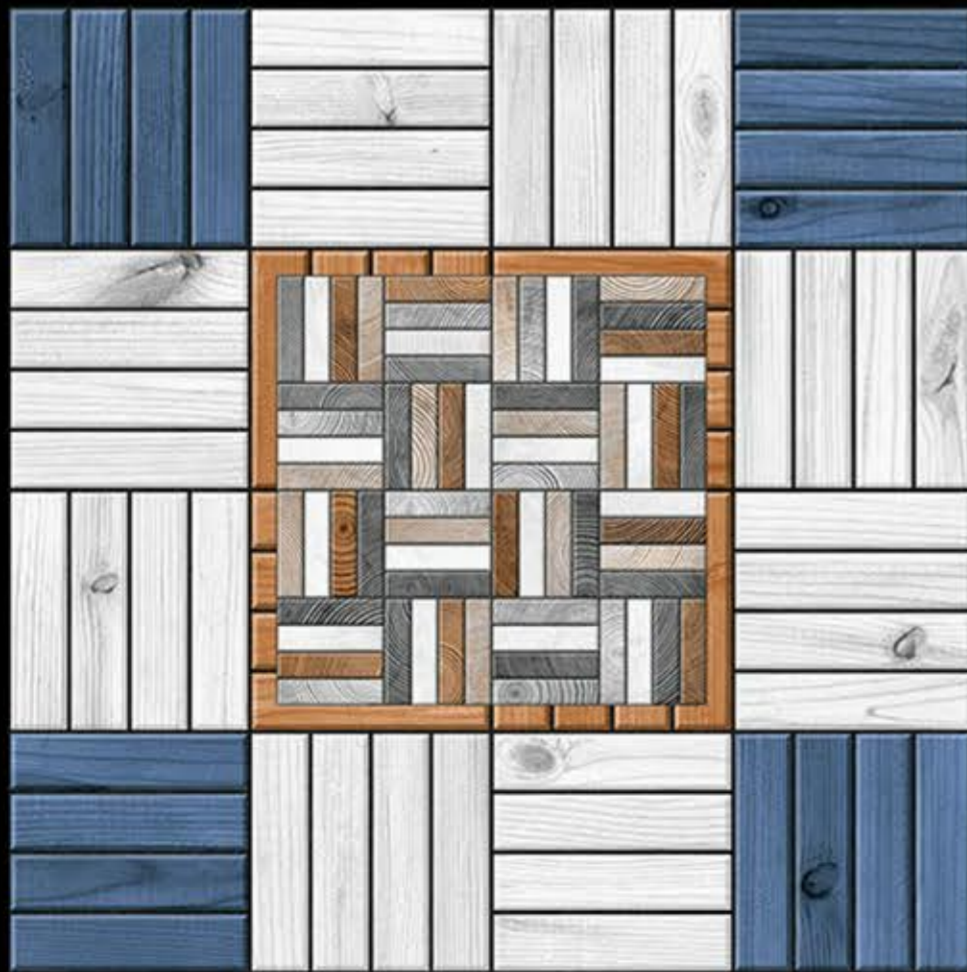

Heavy Duty Vitrified Parking Tiles

NEONTM
TILE

 PUNCH

3357

300x300 mm

Heavy Duty Vitrified Parking Tiles

NEONTM
TILE

● PUNCH