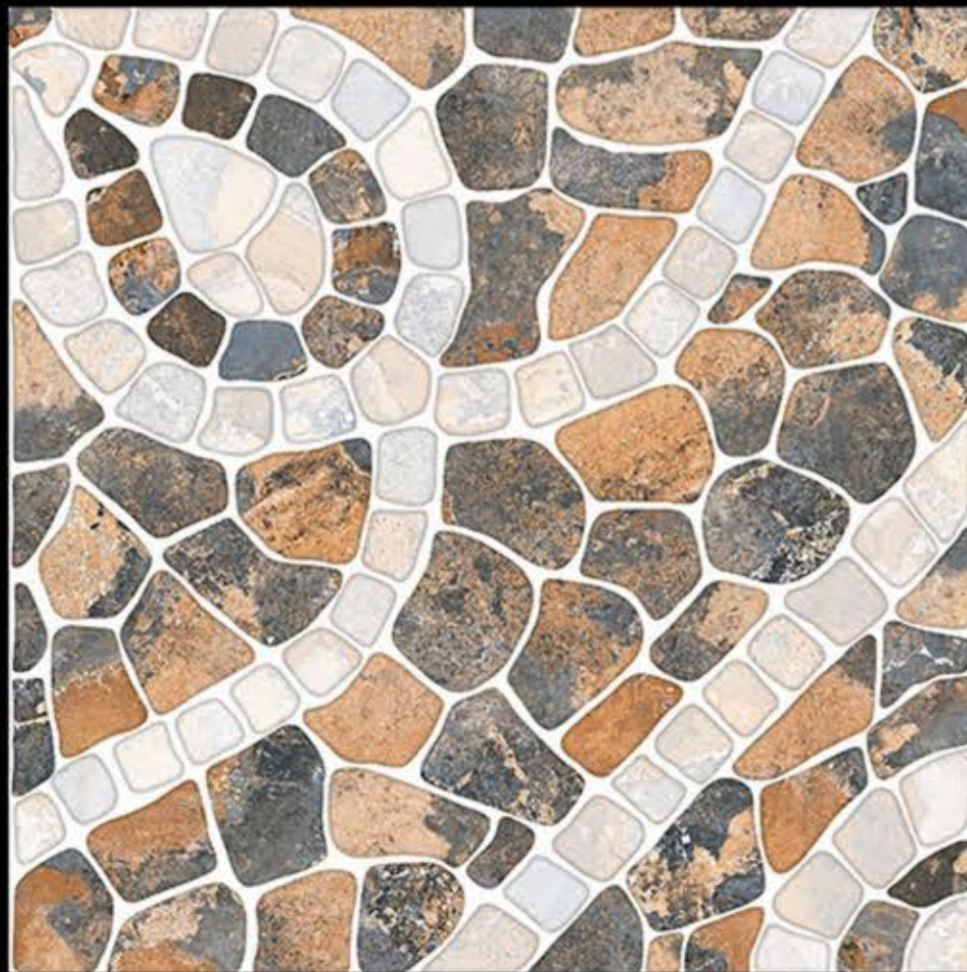

300x300 mm

Heavy Duty Vitrified Parking Tiles

NEON^{TM}
TILE

● PUNCH

4004