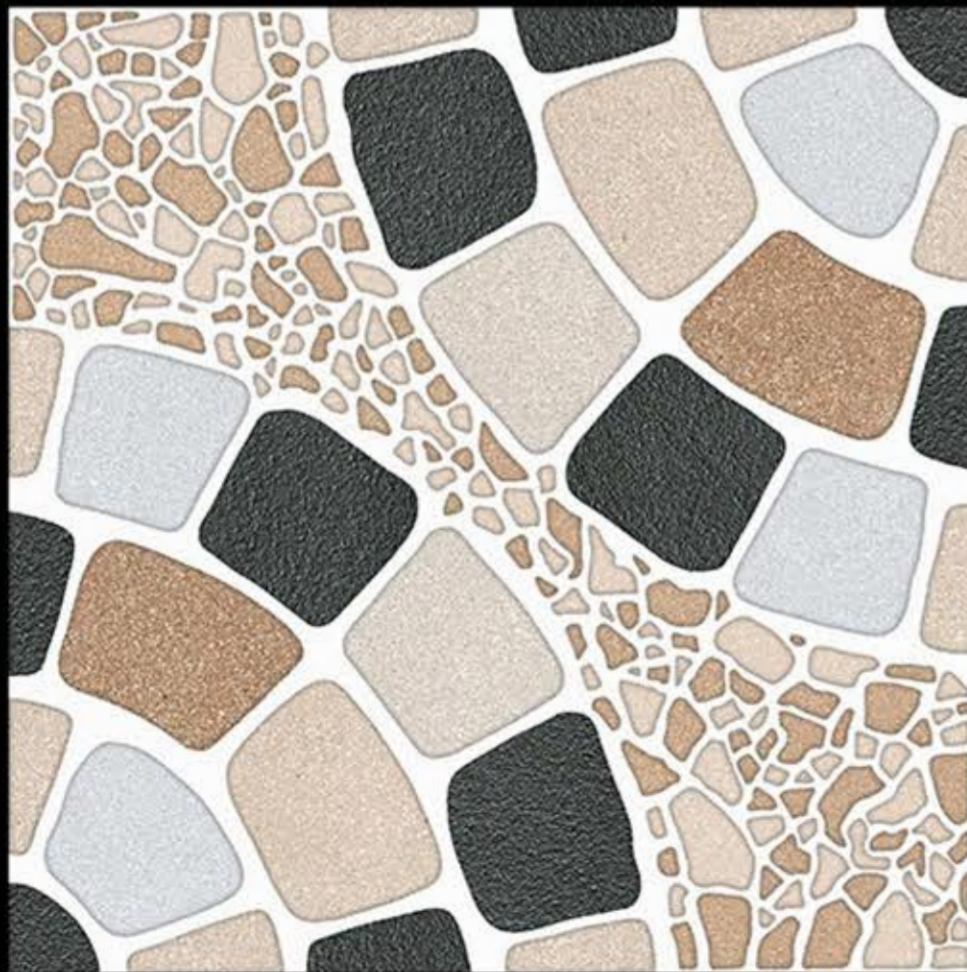

NEONTM
TILE

● PUNCH

3653

300x300 mm

Heavy Duty Vitrified Parking Tiles

NEONTM
TILE

● PUNCH

3654