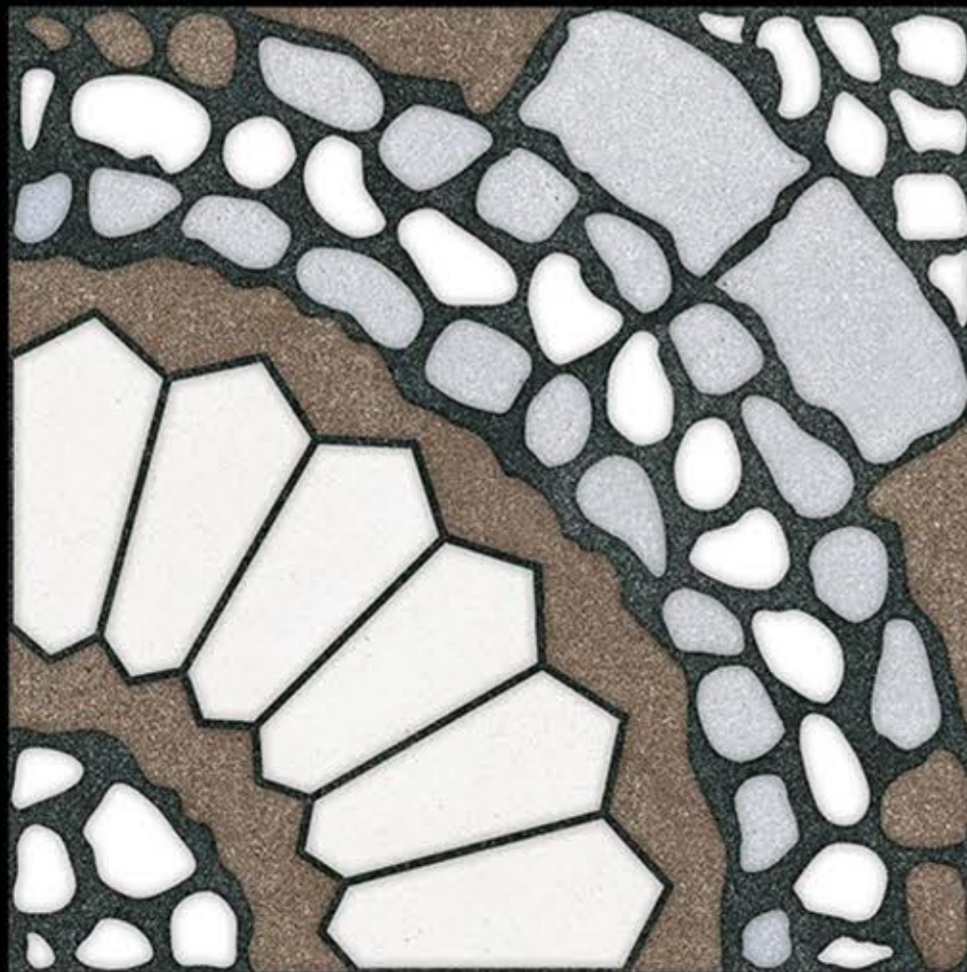

300x300 mm

Heavy Duty Vitrified Parking Tiles

NEON^{TM}
TILE

● PUNCH

3502