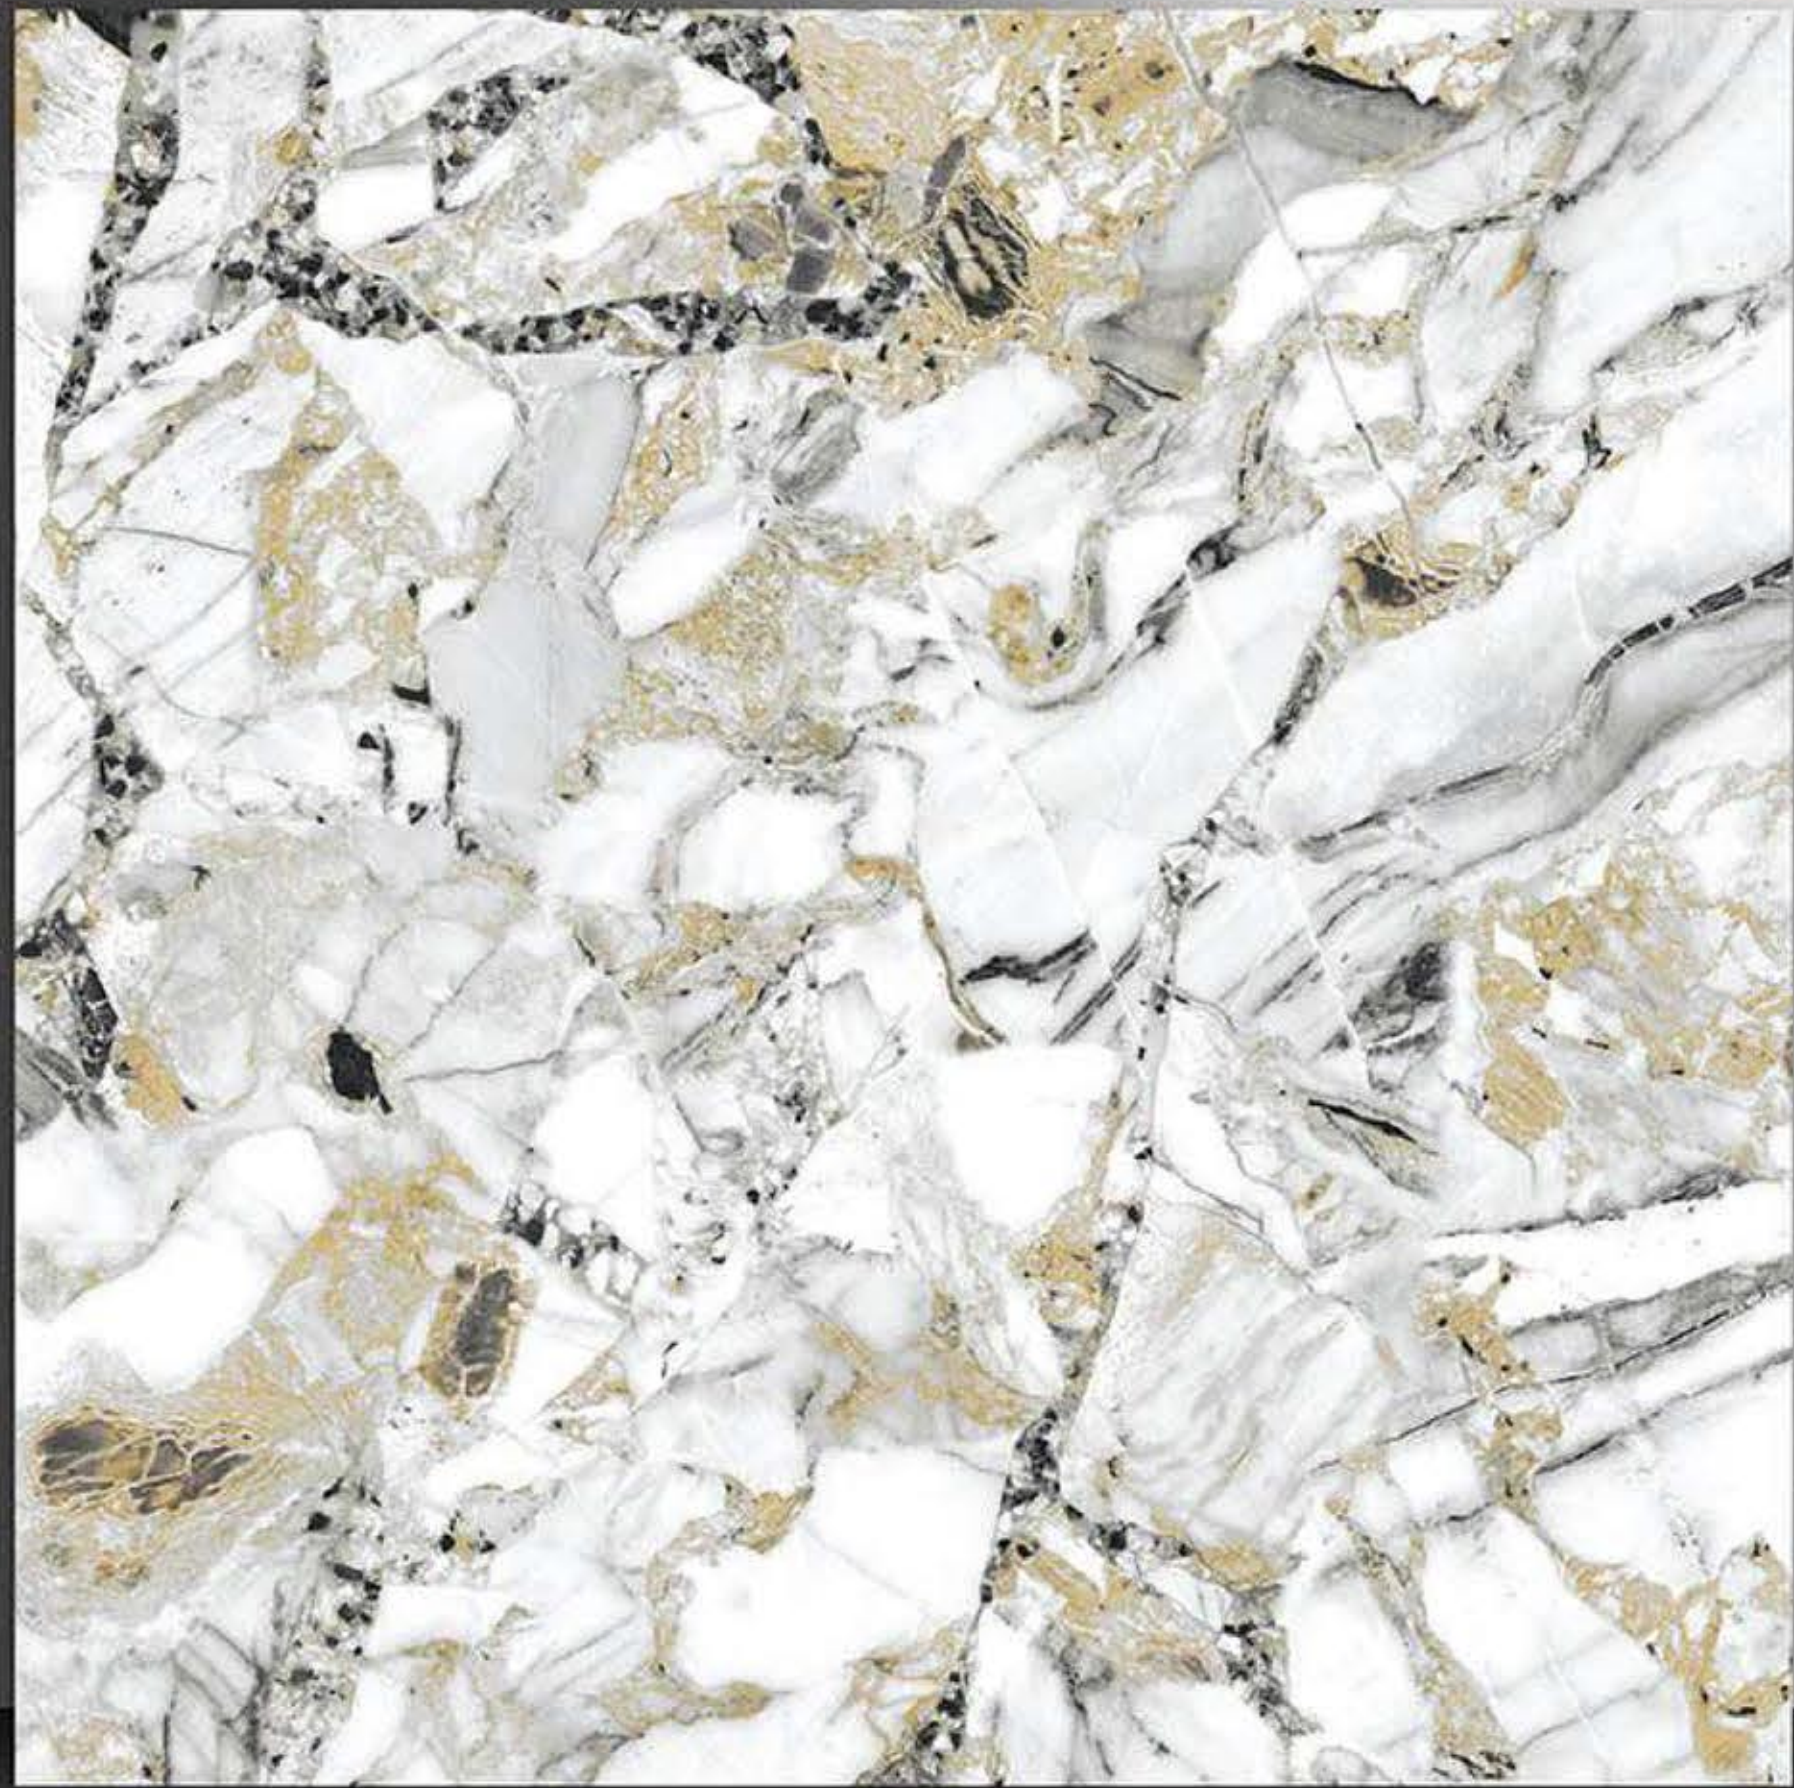

PORCELAIN TILES
600X600MM

G-3021

NEON^{TM}
TILE