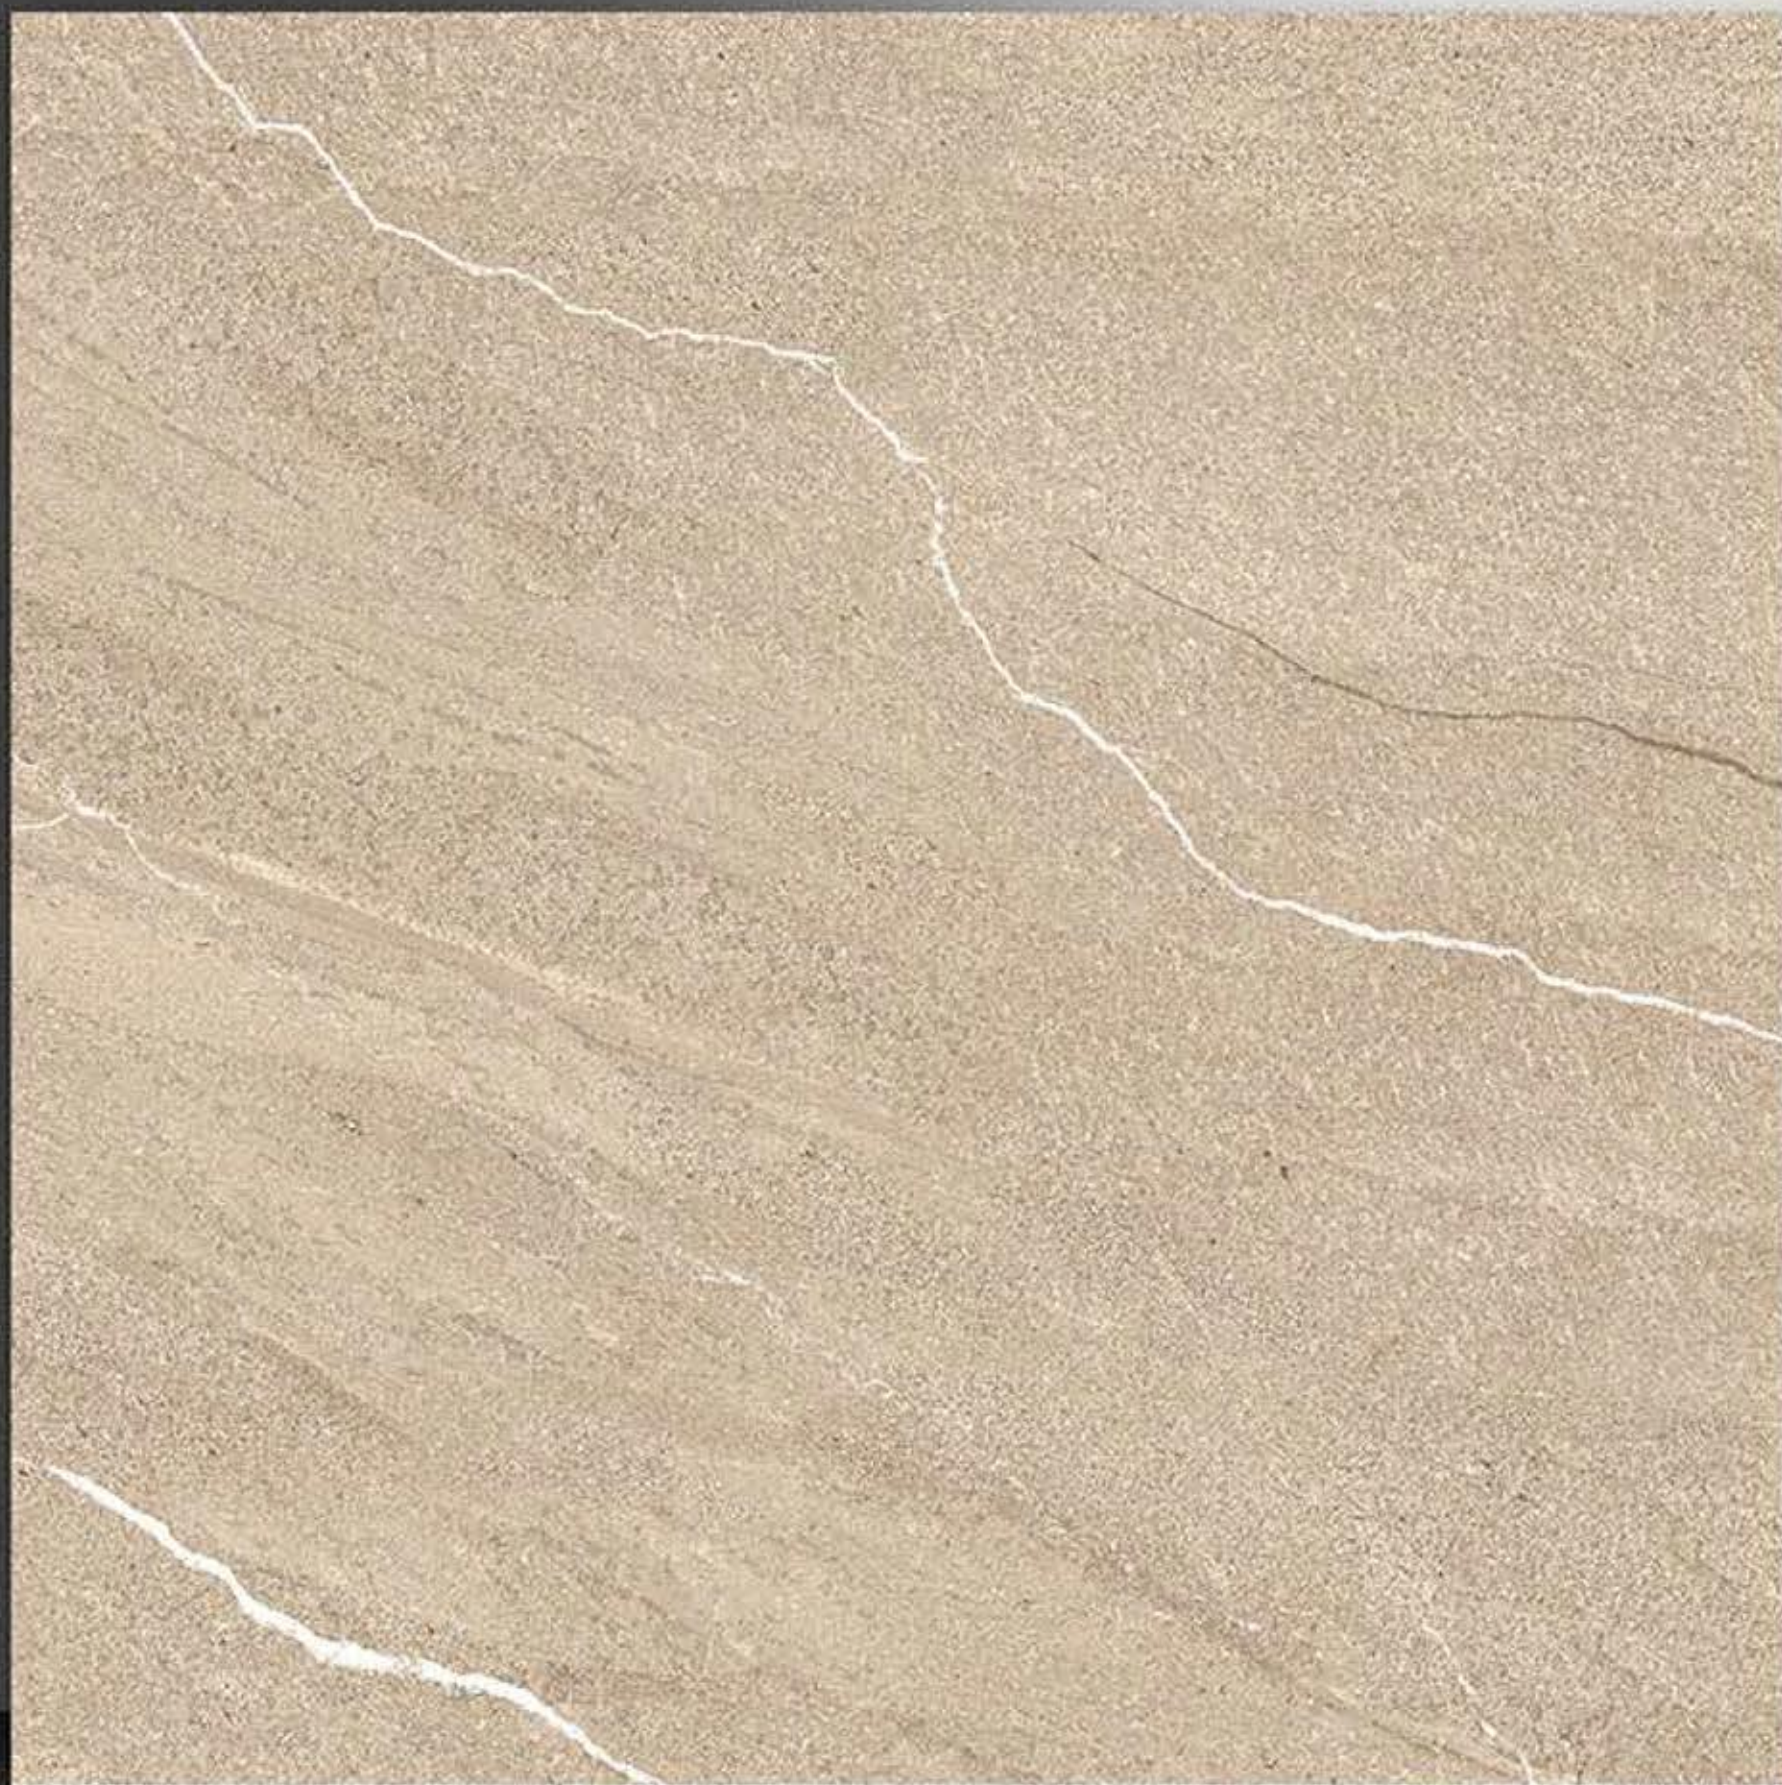

PORCELAIN TILES
600X600MM

NEON^{TM}
TILE

G-12005-D