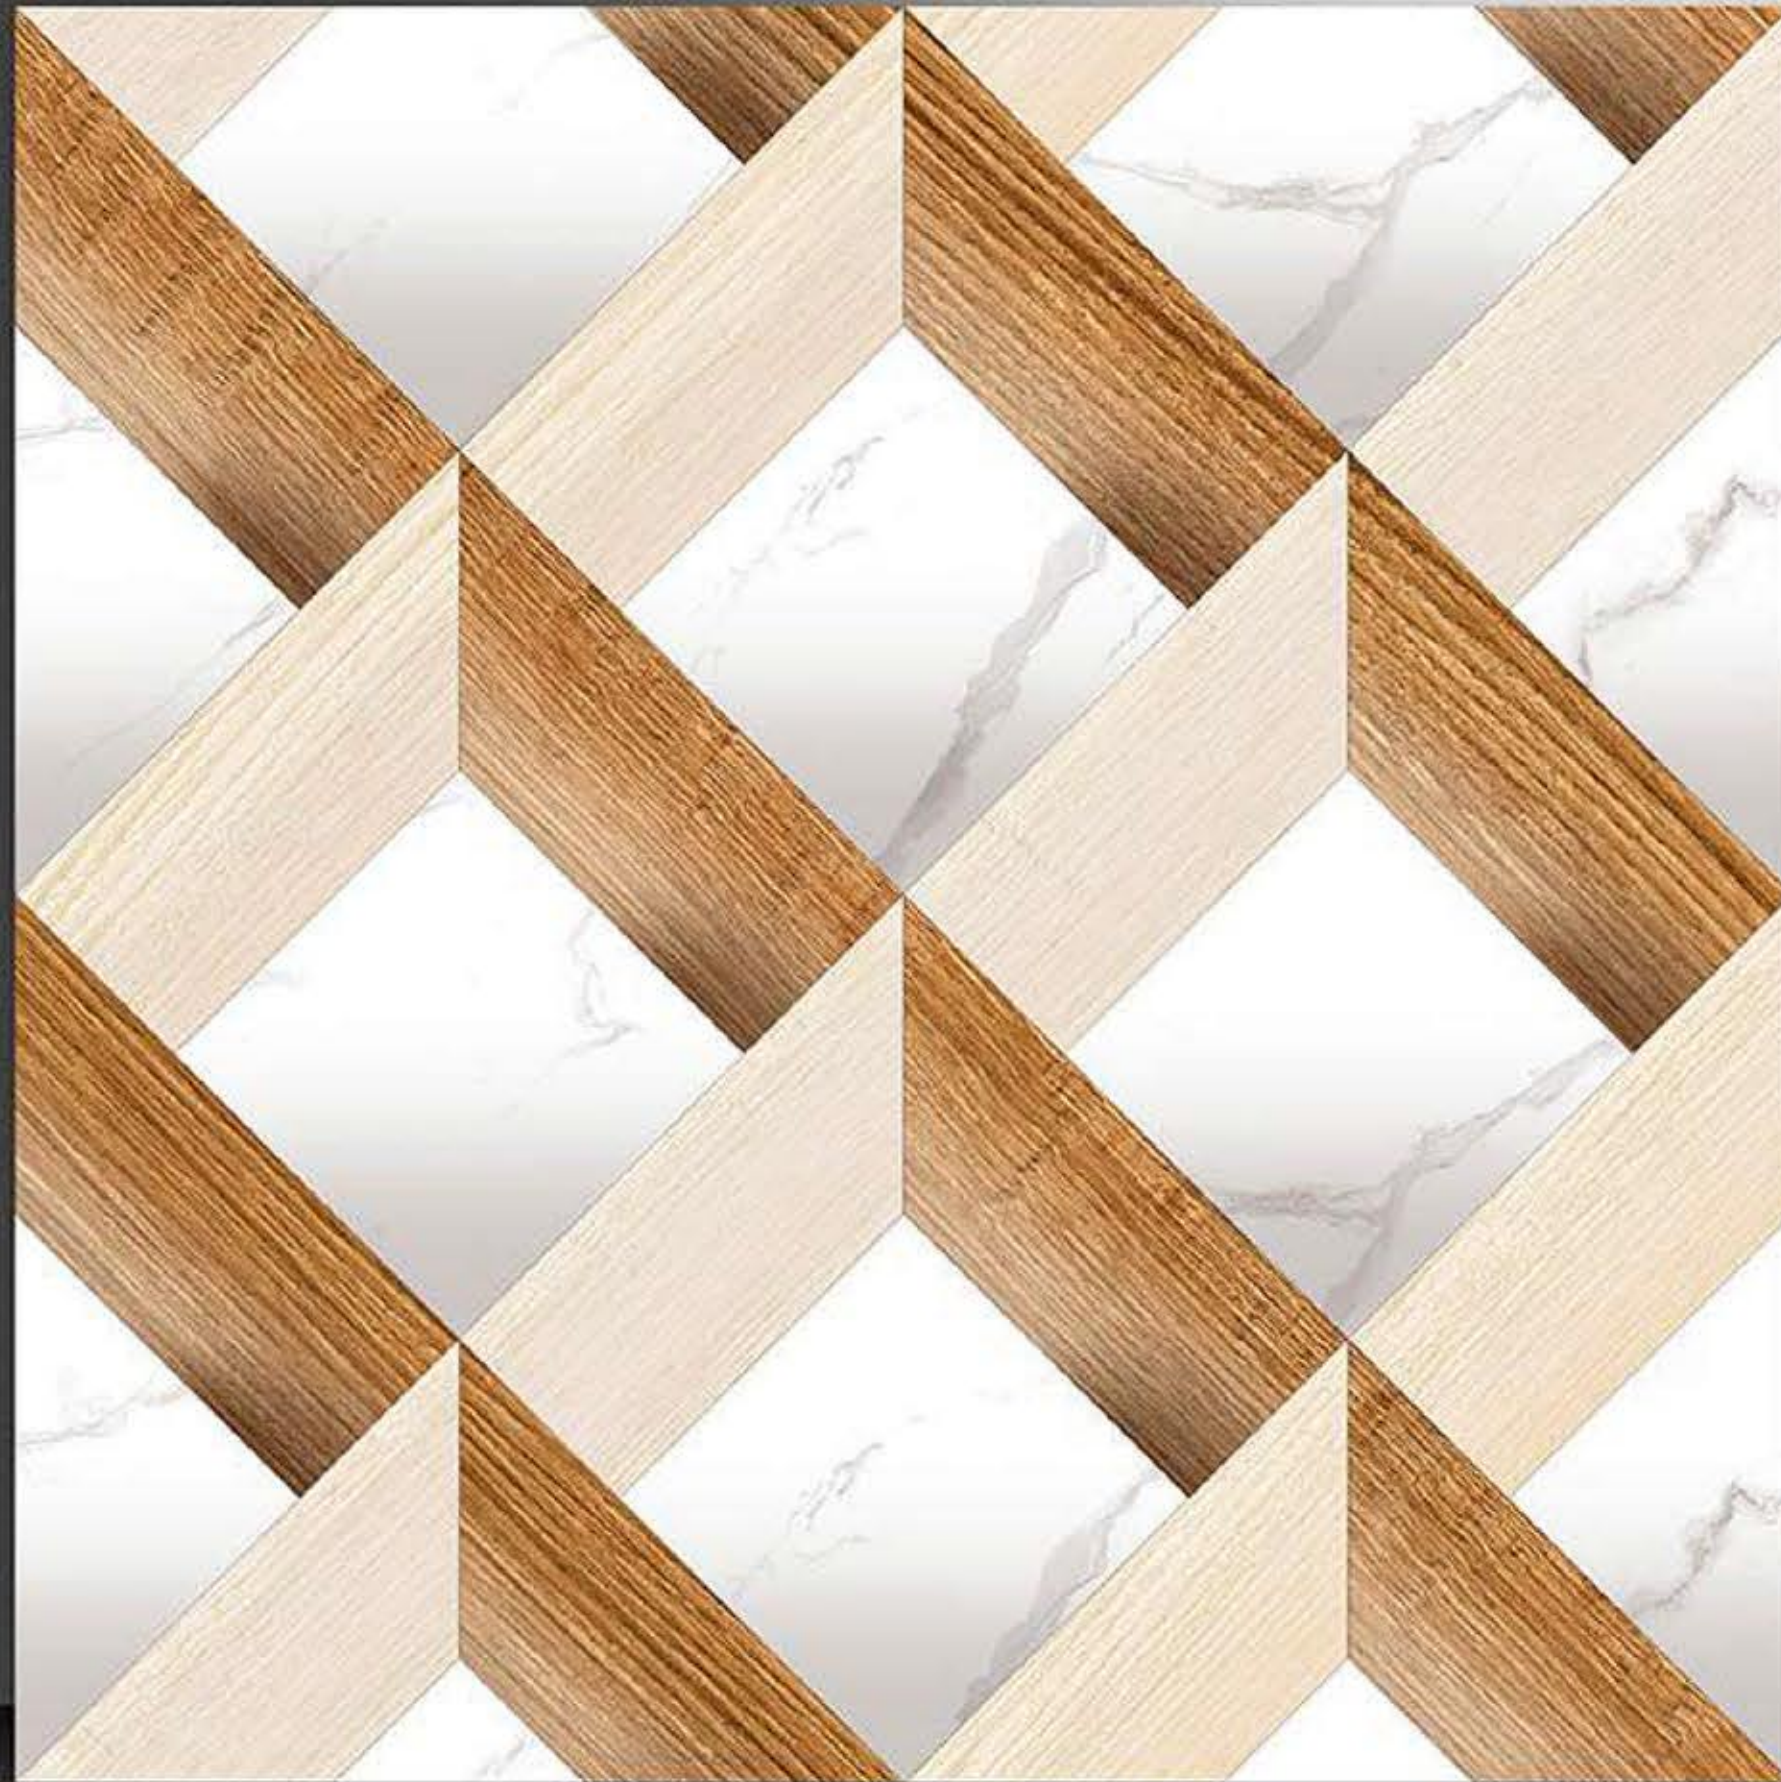

PORCELAIN TILES
600X600MM

G-2079

NEON^{TM}
TILE