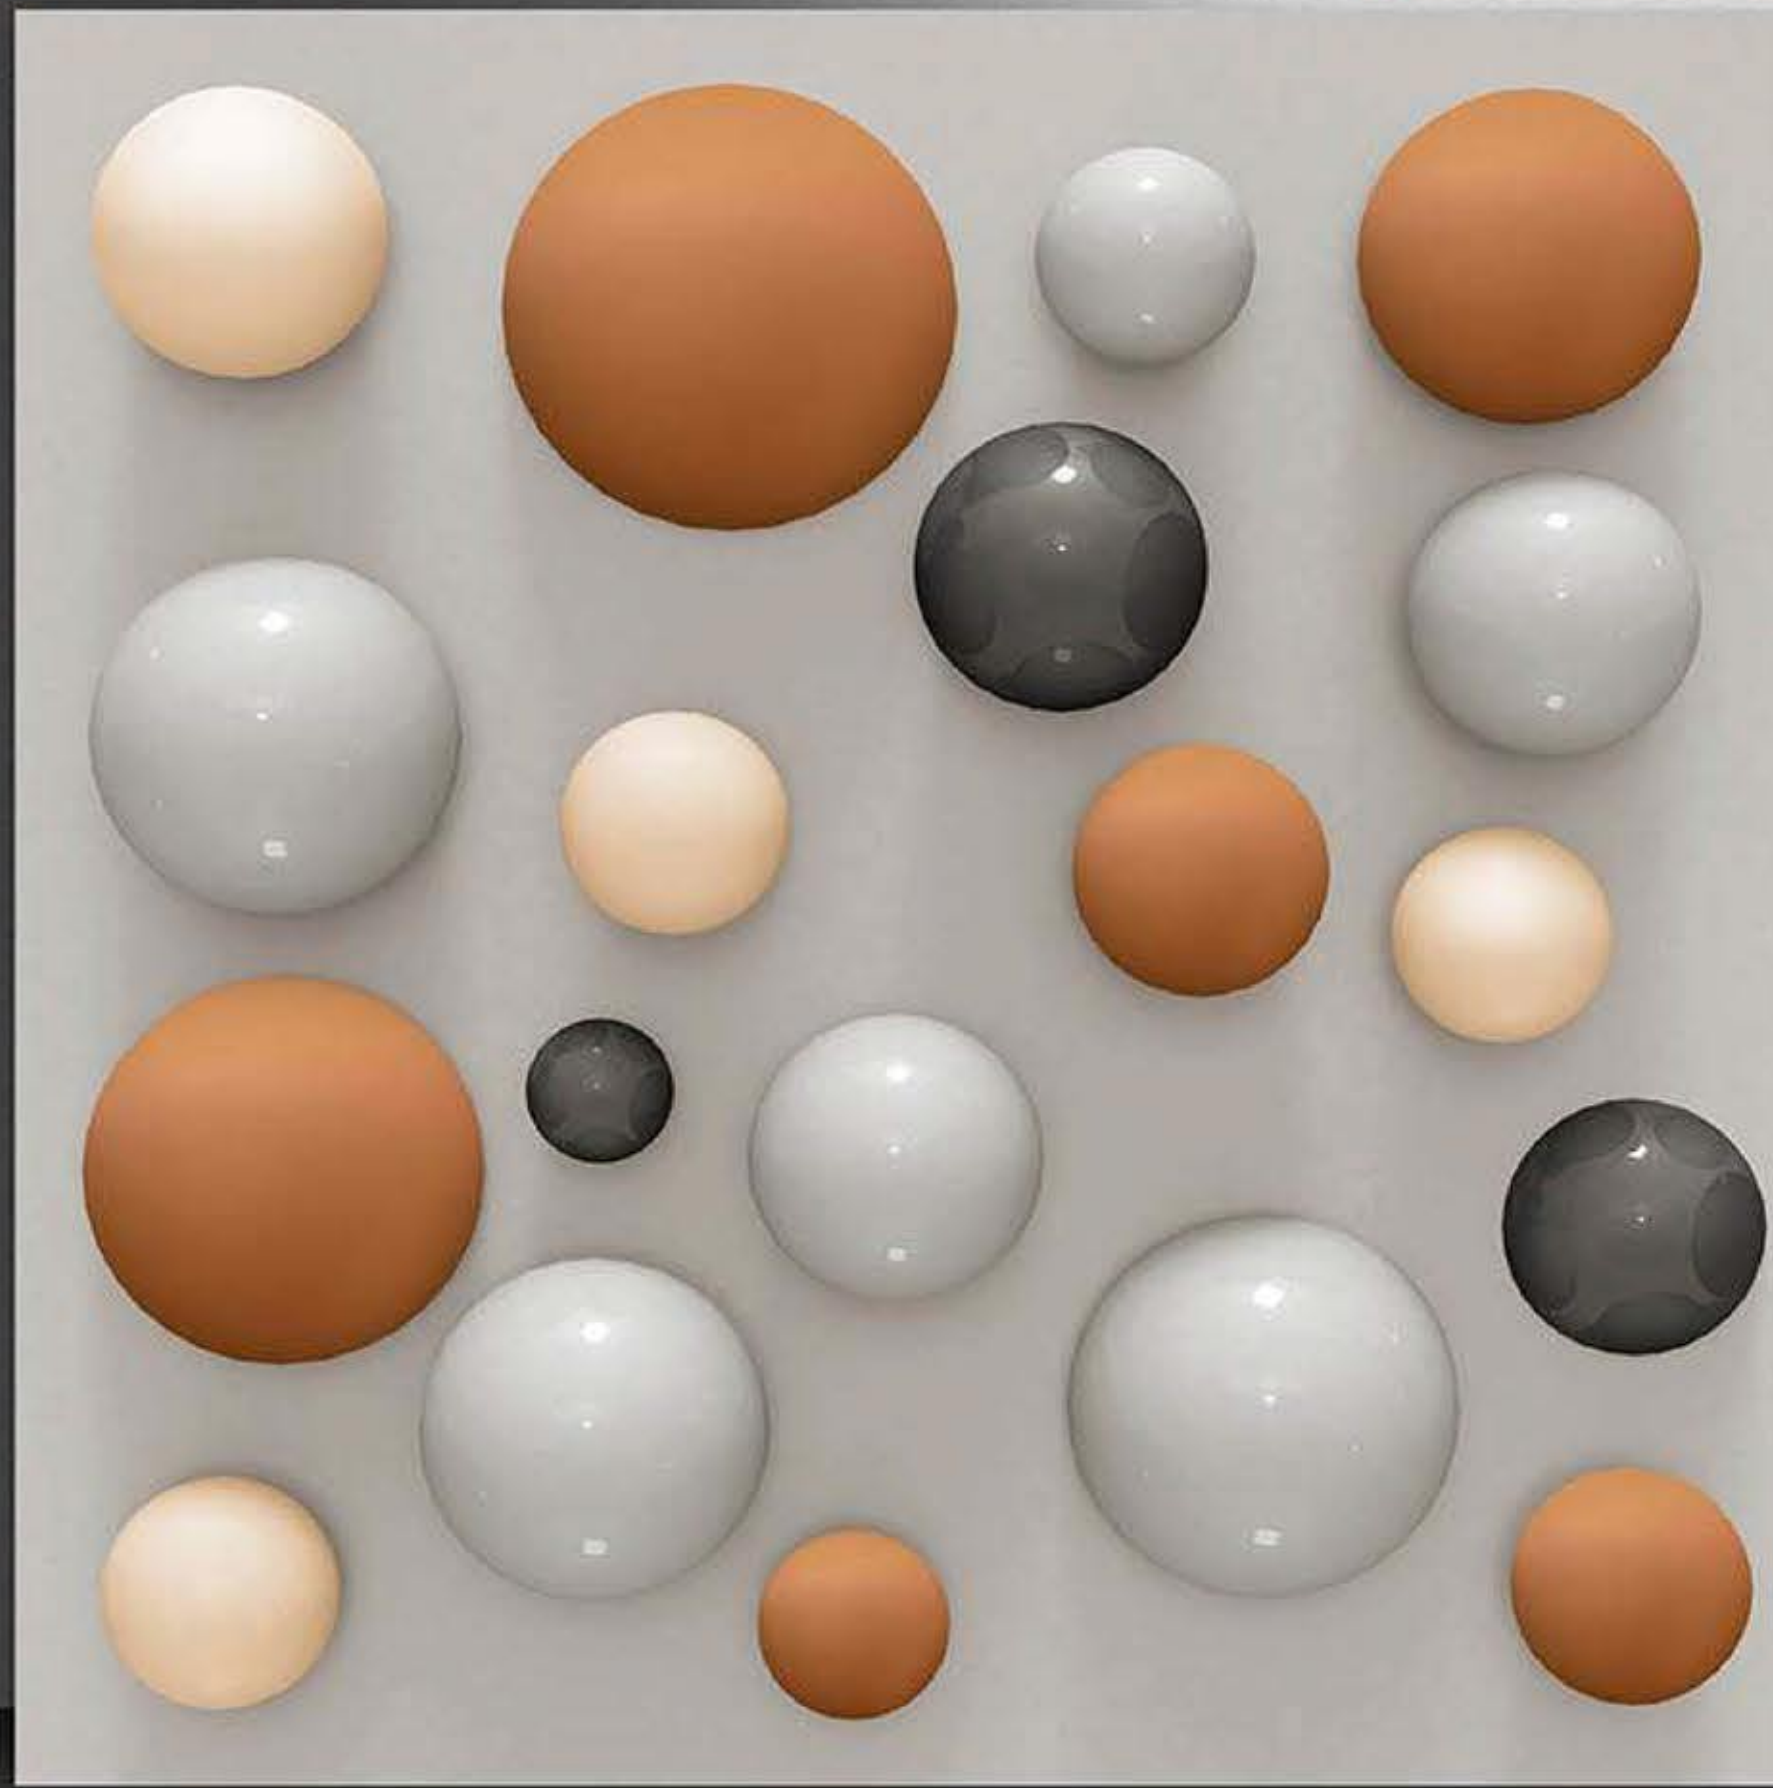

PORCELAIN TILES
600X600MM

NEON^{TM}
TILE

G-6011