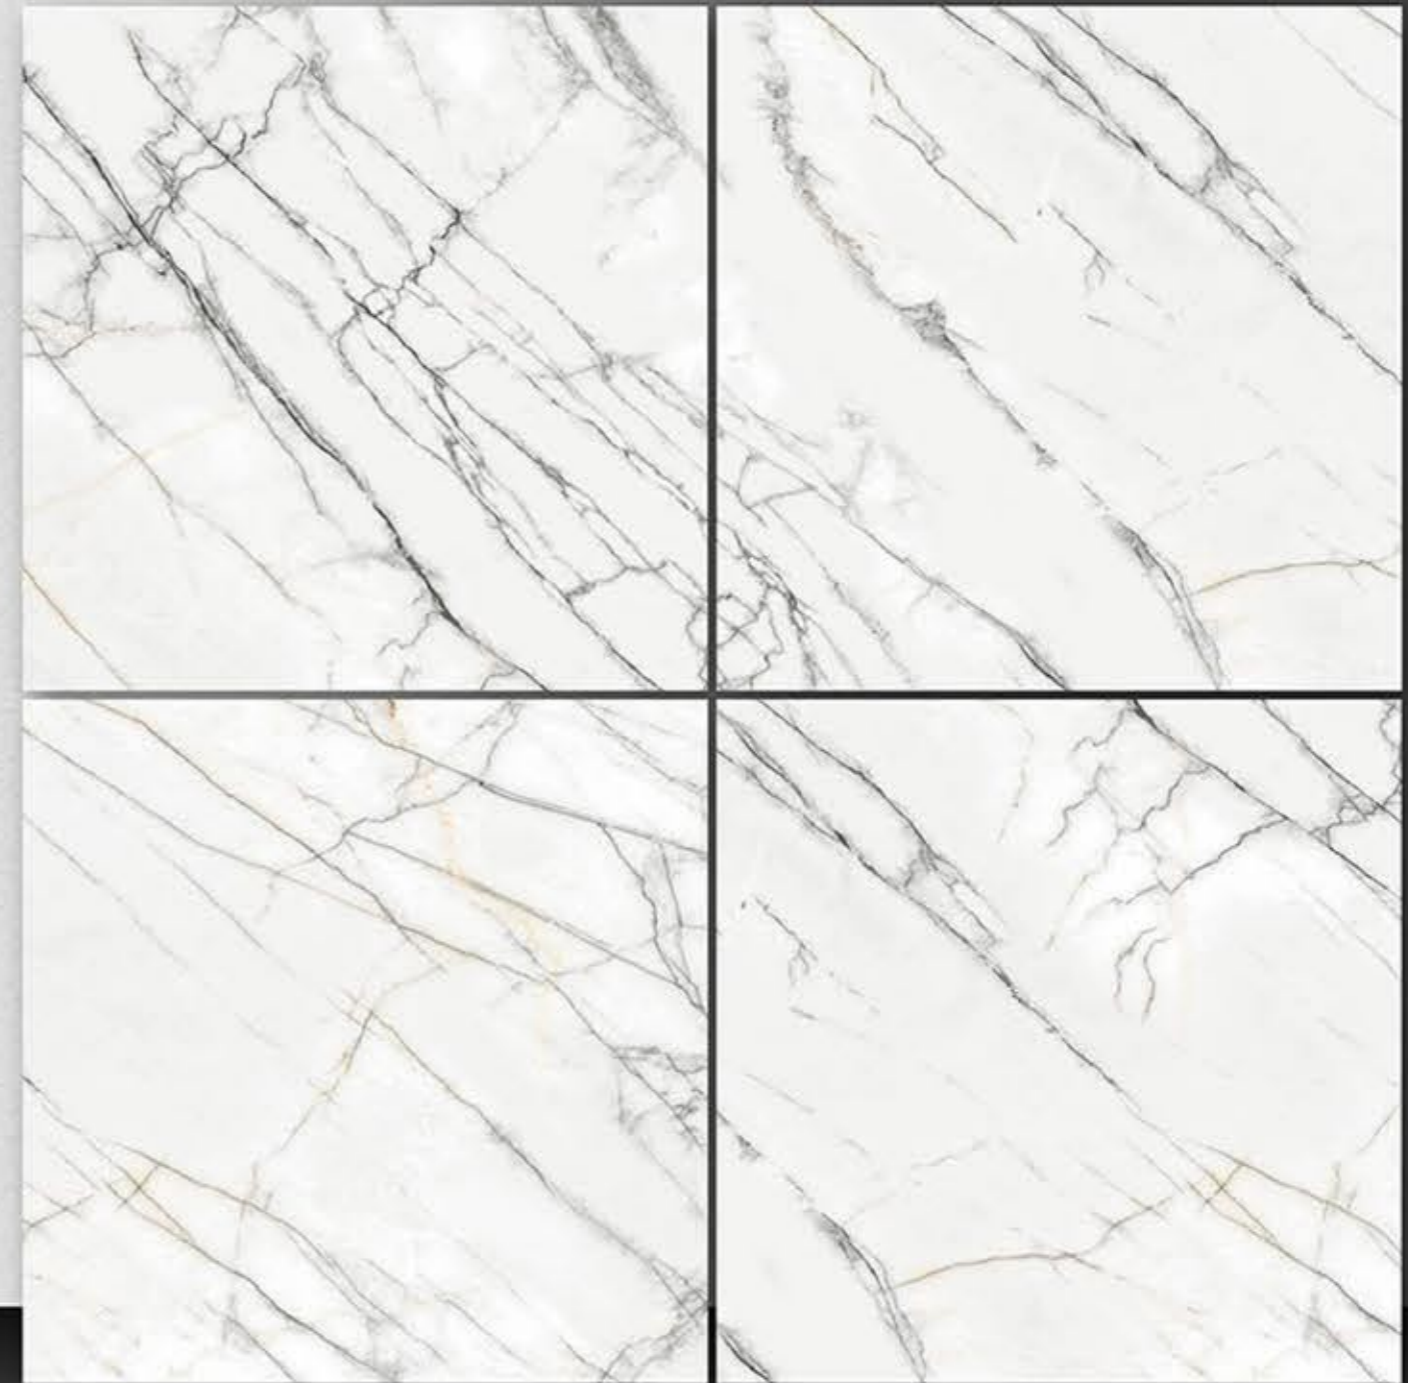

PORCELAIN TILES  
600X600MM

3019

NEON<sup>TM</sup>  
TILE

Series  
Marble

**PORCELAIN TILES**  
**600X600MM**

**3020**

**NEON**<sup>TM</sup>  
**TILE**

Series  
Marble