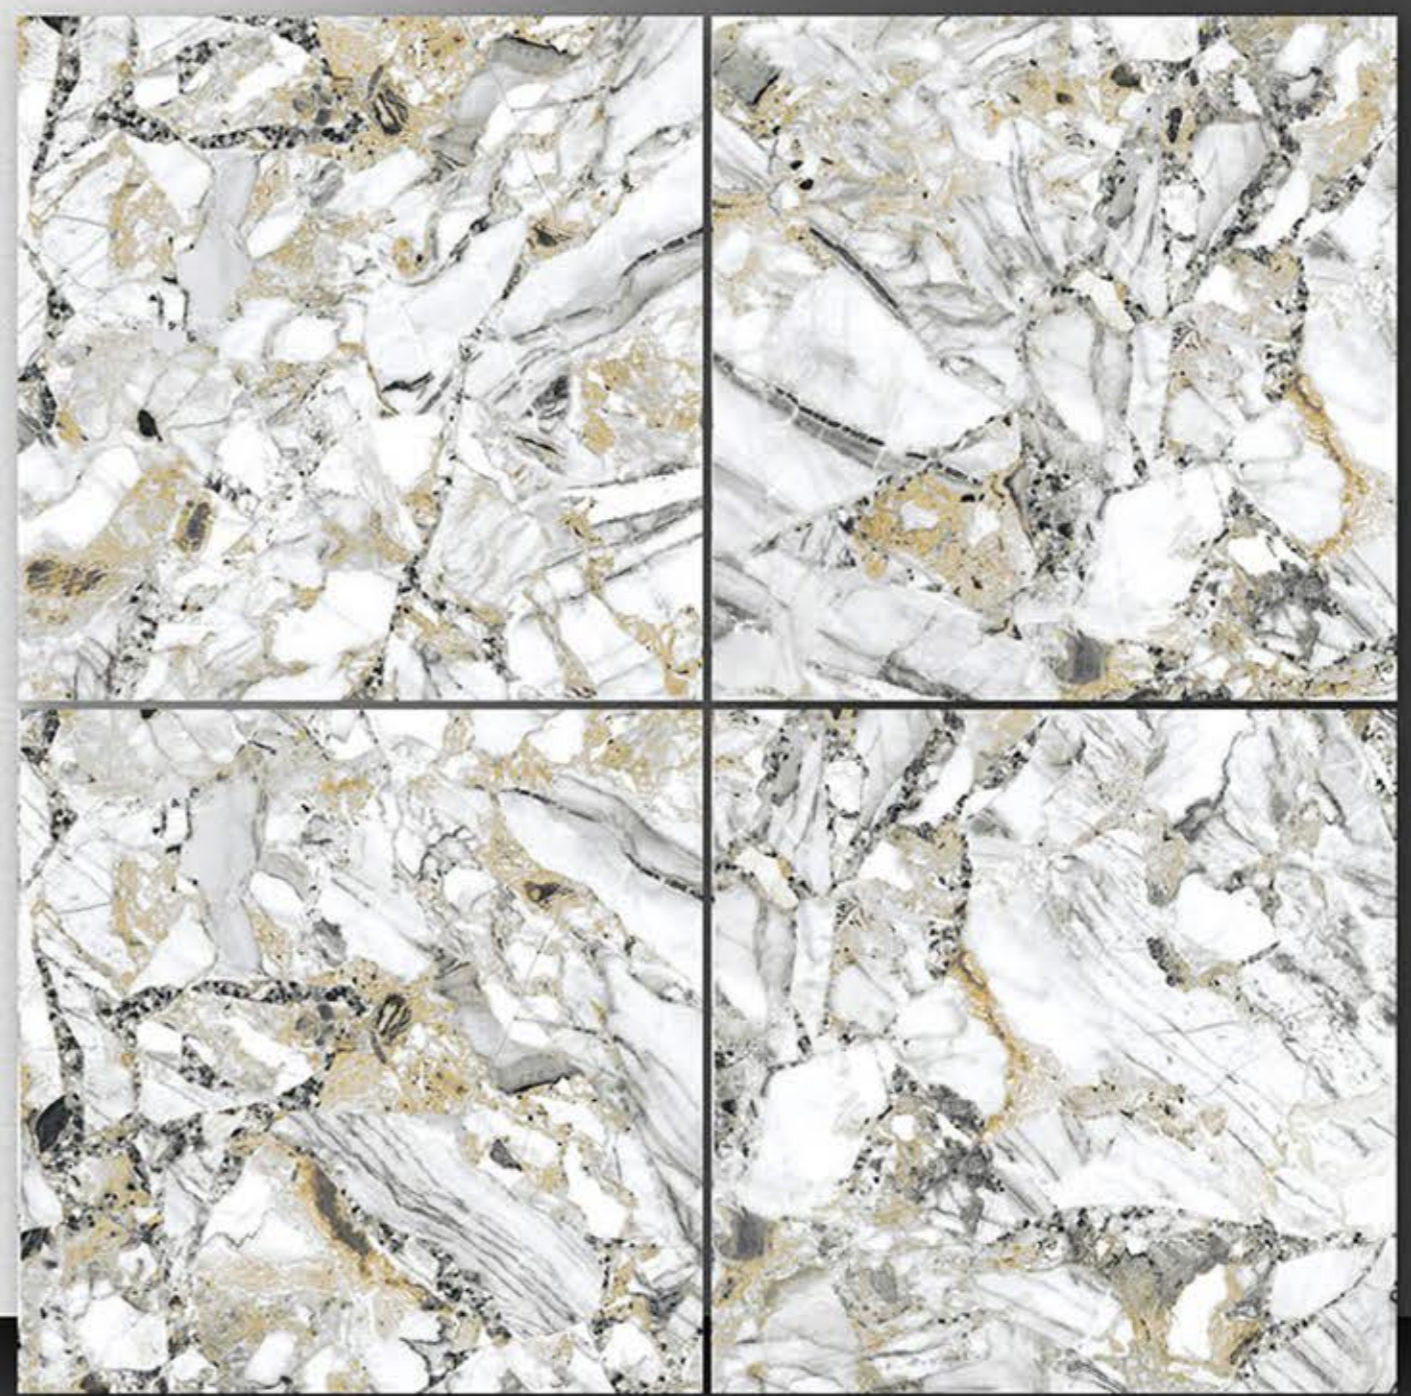

Series
Marble