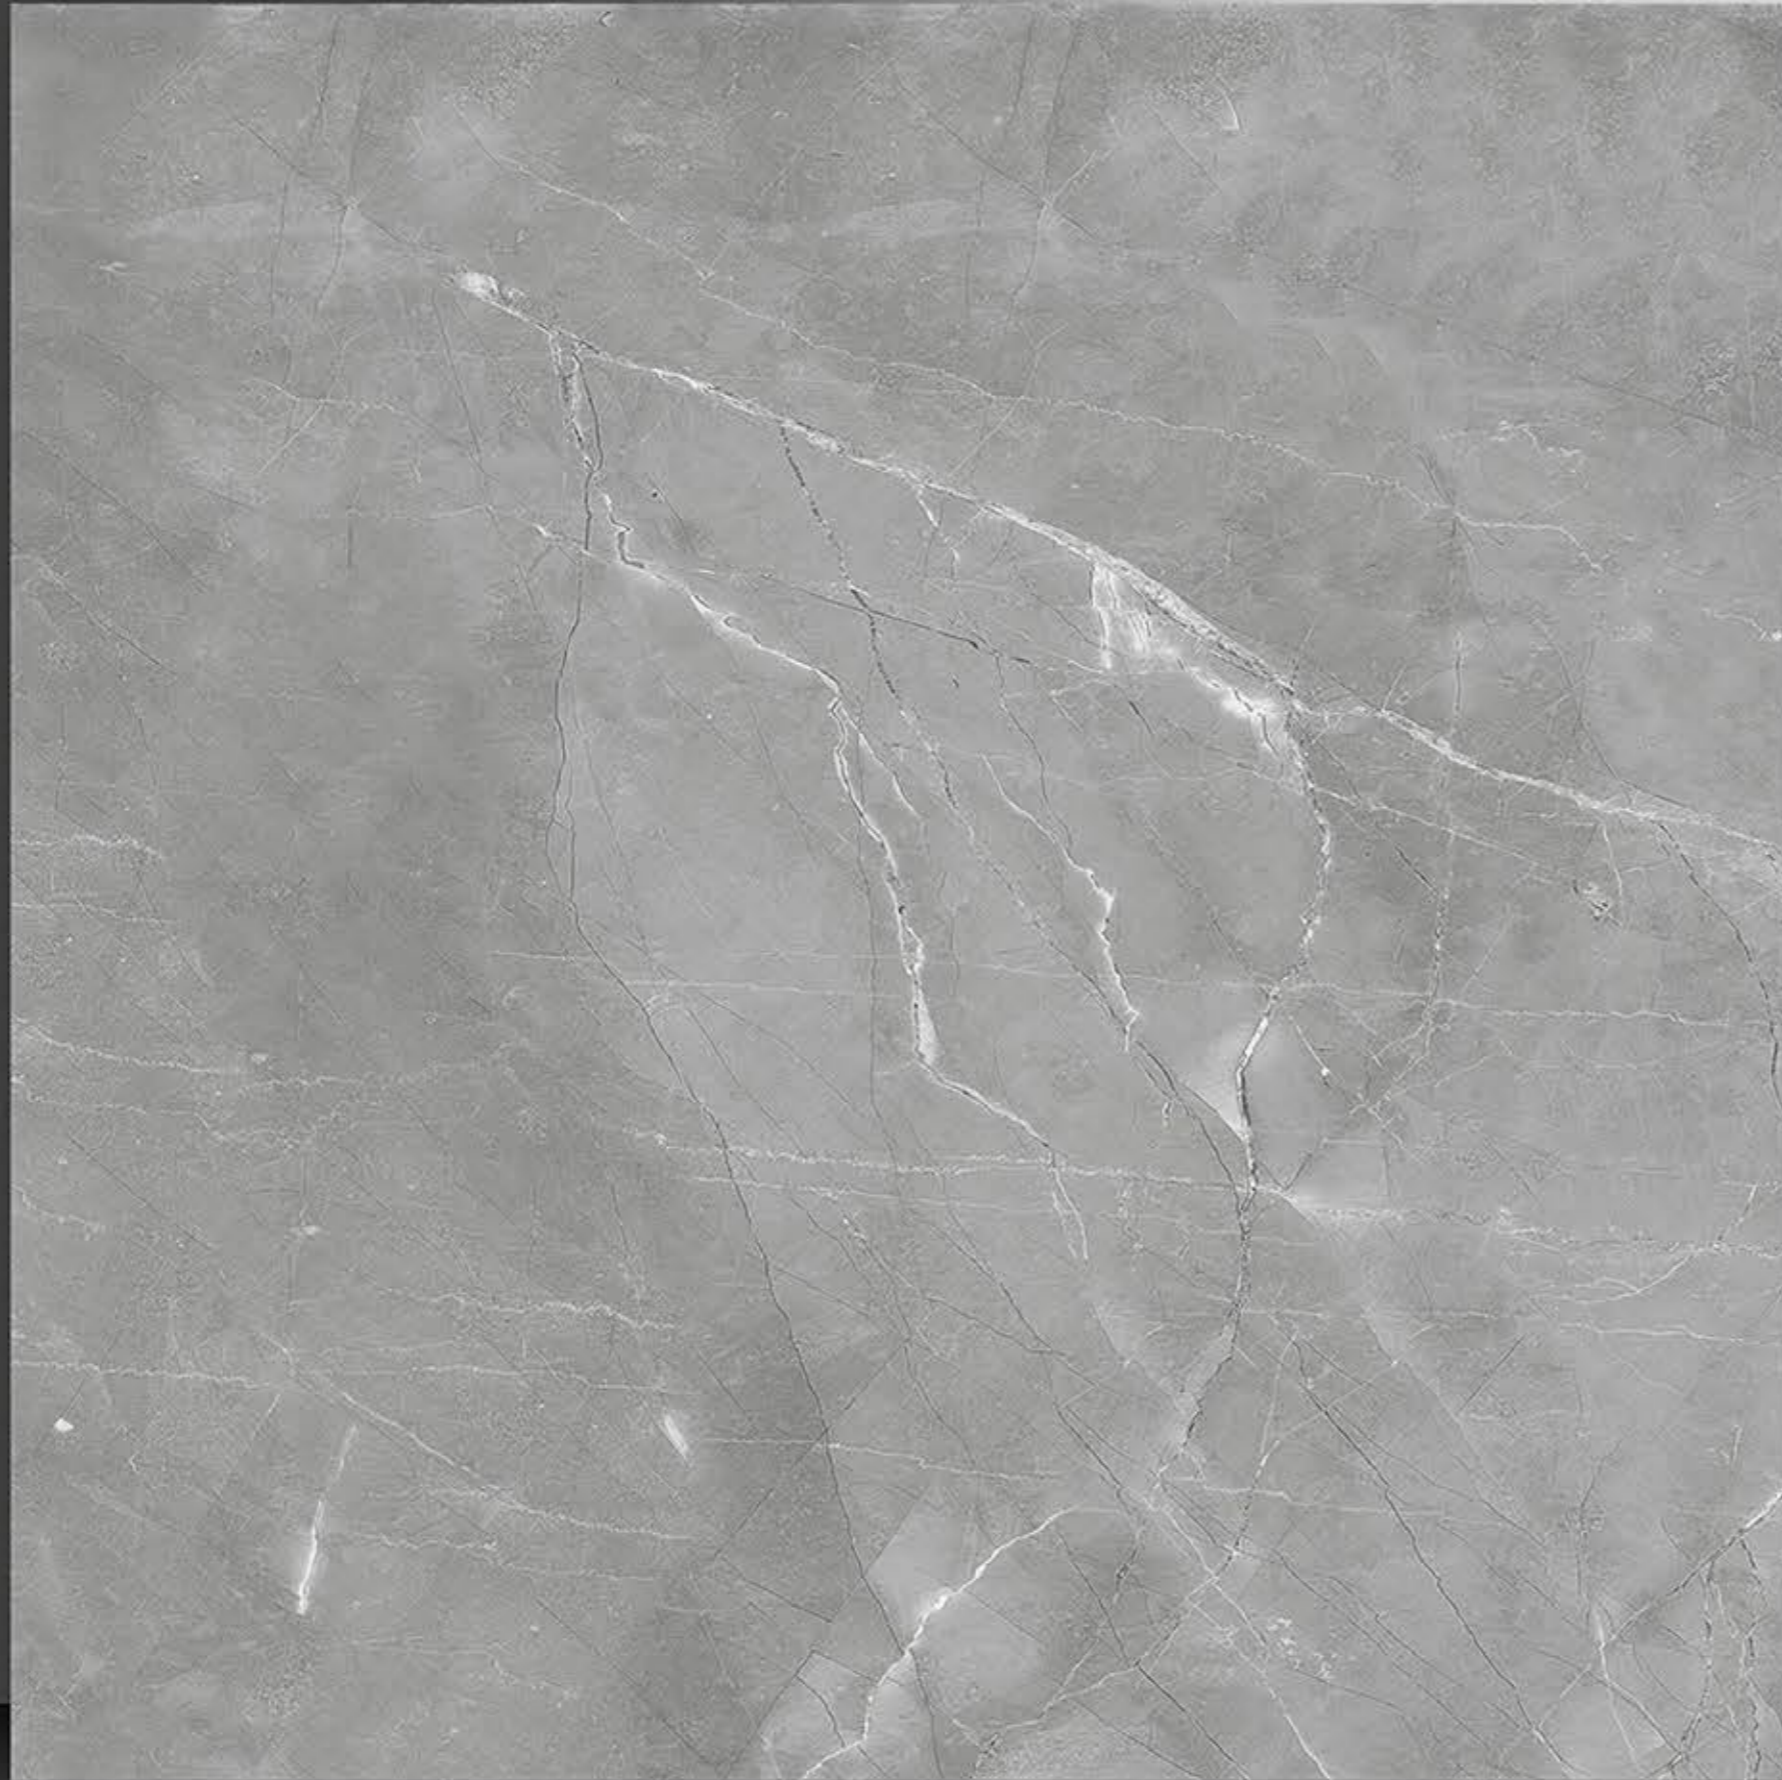

600X600MM

3001

NEON<sup>TM</sup>  
TILE

Series  
Marble

**PORCELAIN TILES**  
**600X600MM**

**3002**

**NEON**<sup>TM</sup>  
**TILE**

Series  
Marble