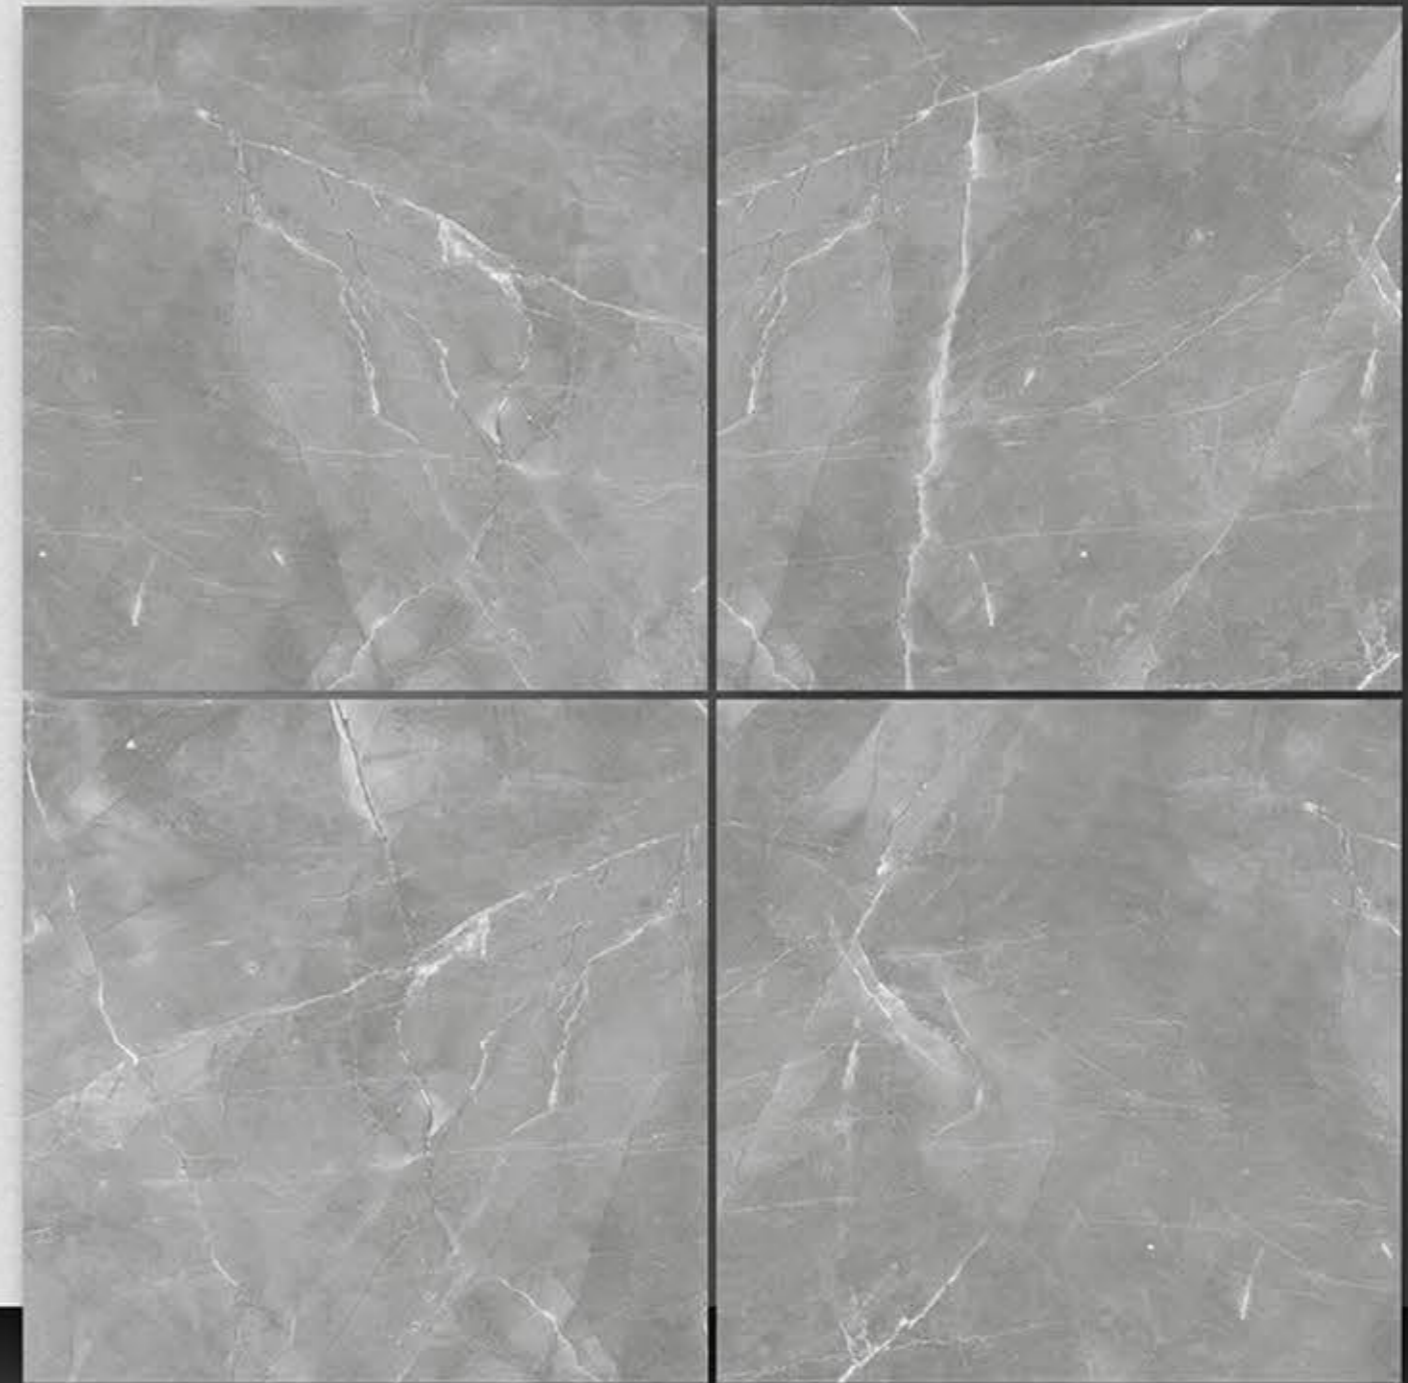

600X600MM

3001

NEON<sup>TM</sup>  
TILE

Series  
Marble

**PORCELAIN TILES**  
**600X600MM**

**3002**

**NEON**<sup>TM</sup>  
**TILE**

Series  
Marble