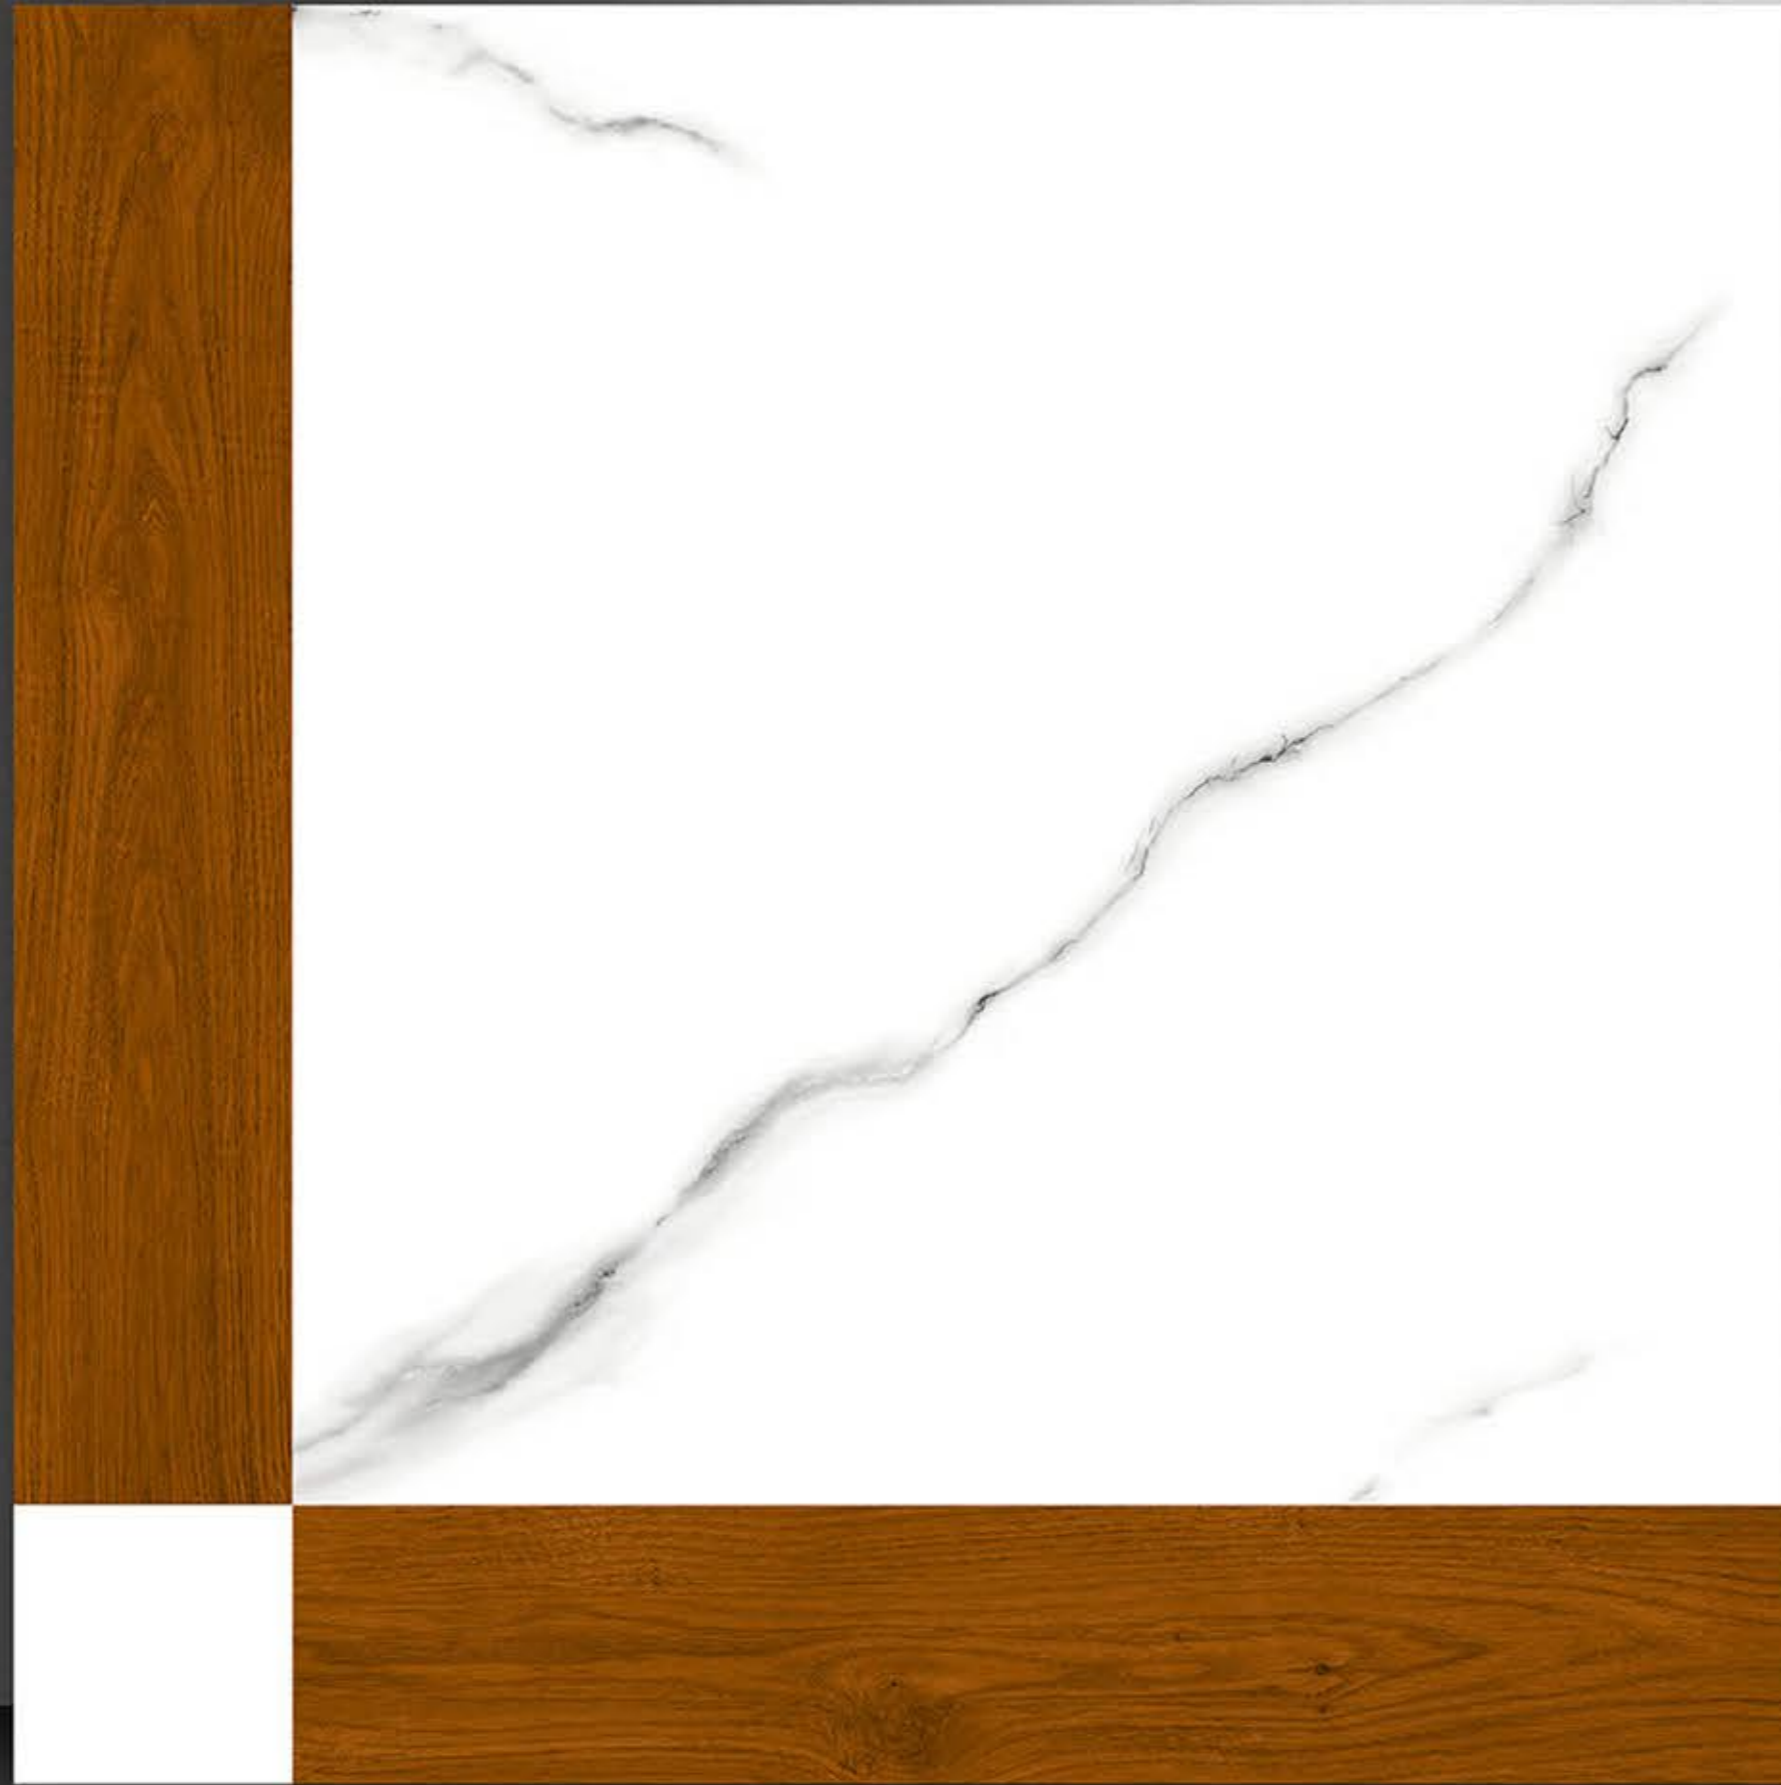

**PORCELAIN TILES**  
**600X600MM**

**3062**

**NEON**<sup>TM</sup>  
**TILE**

Series  
Marble

PORCELAIN TILES  
600X600MM

3064

NEON<sup>TM</sup>  
TILE

Series  
Marble