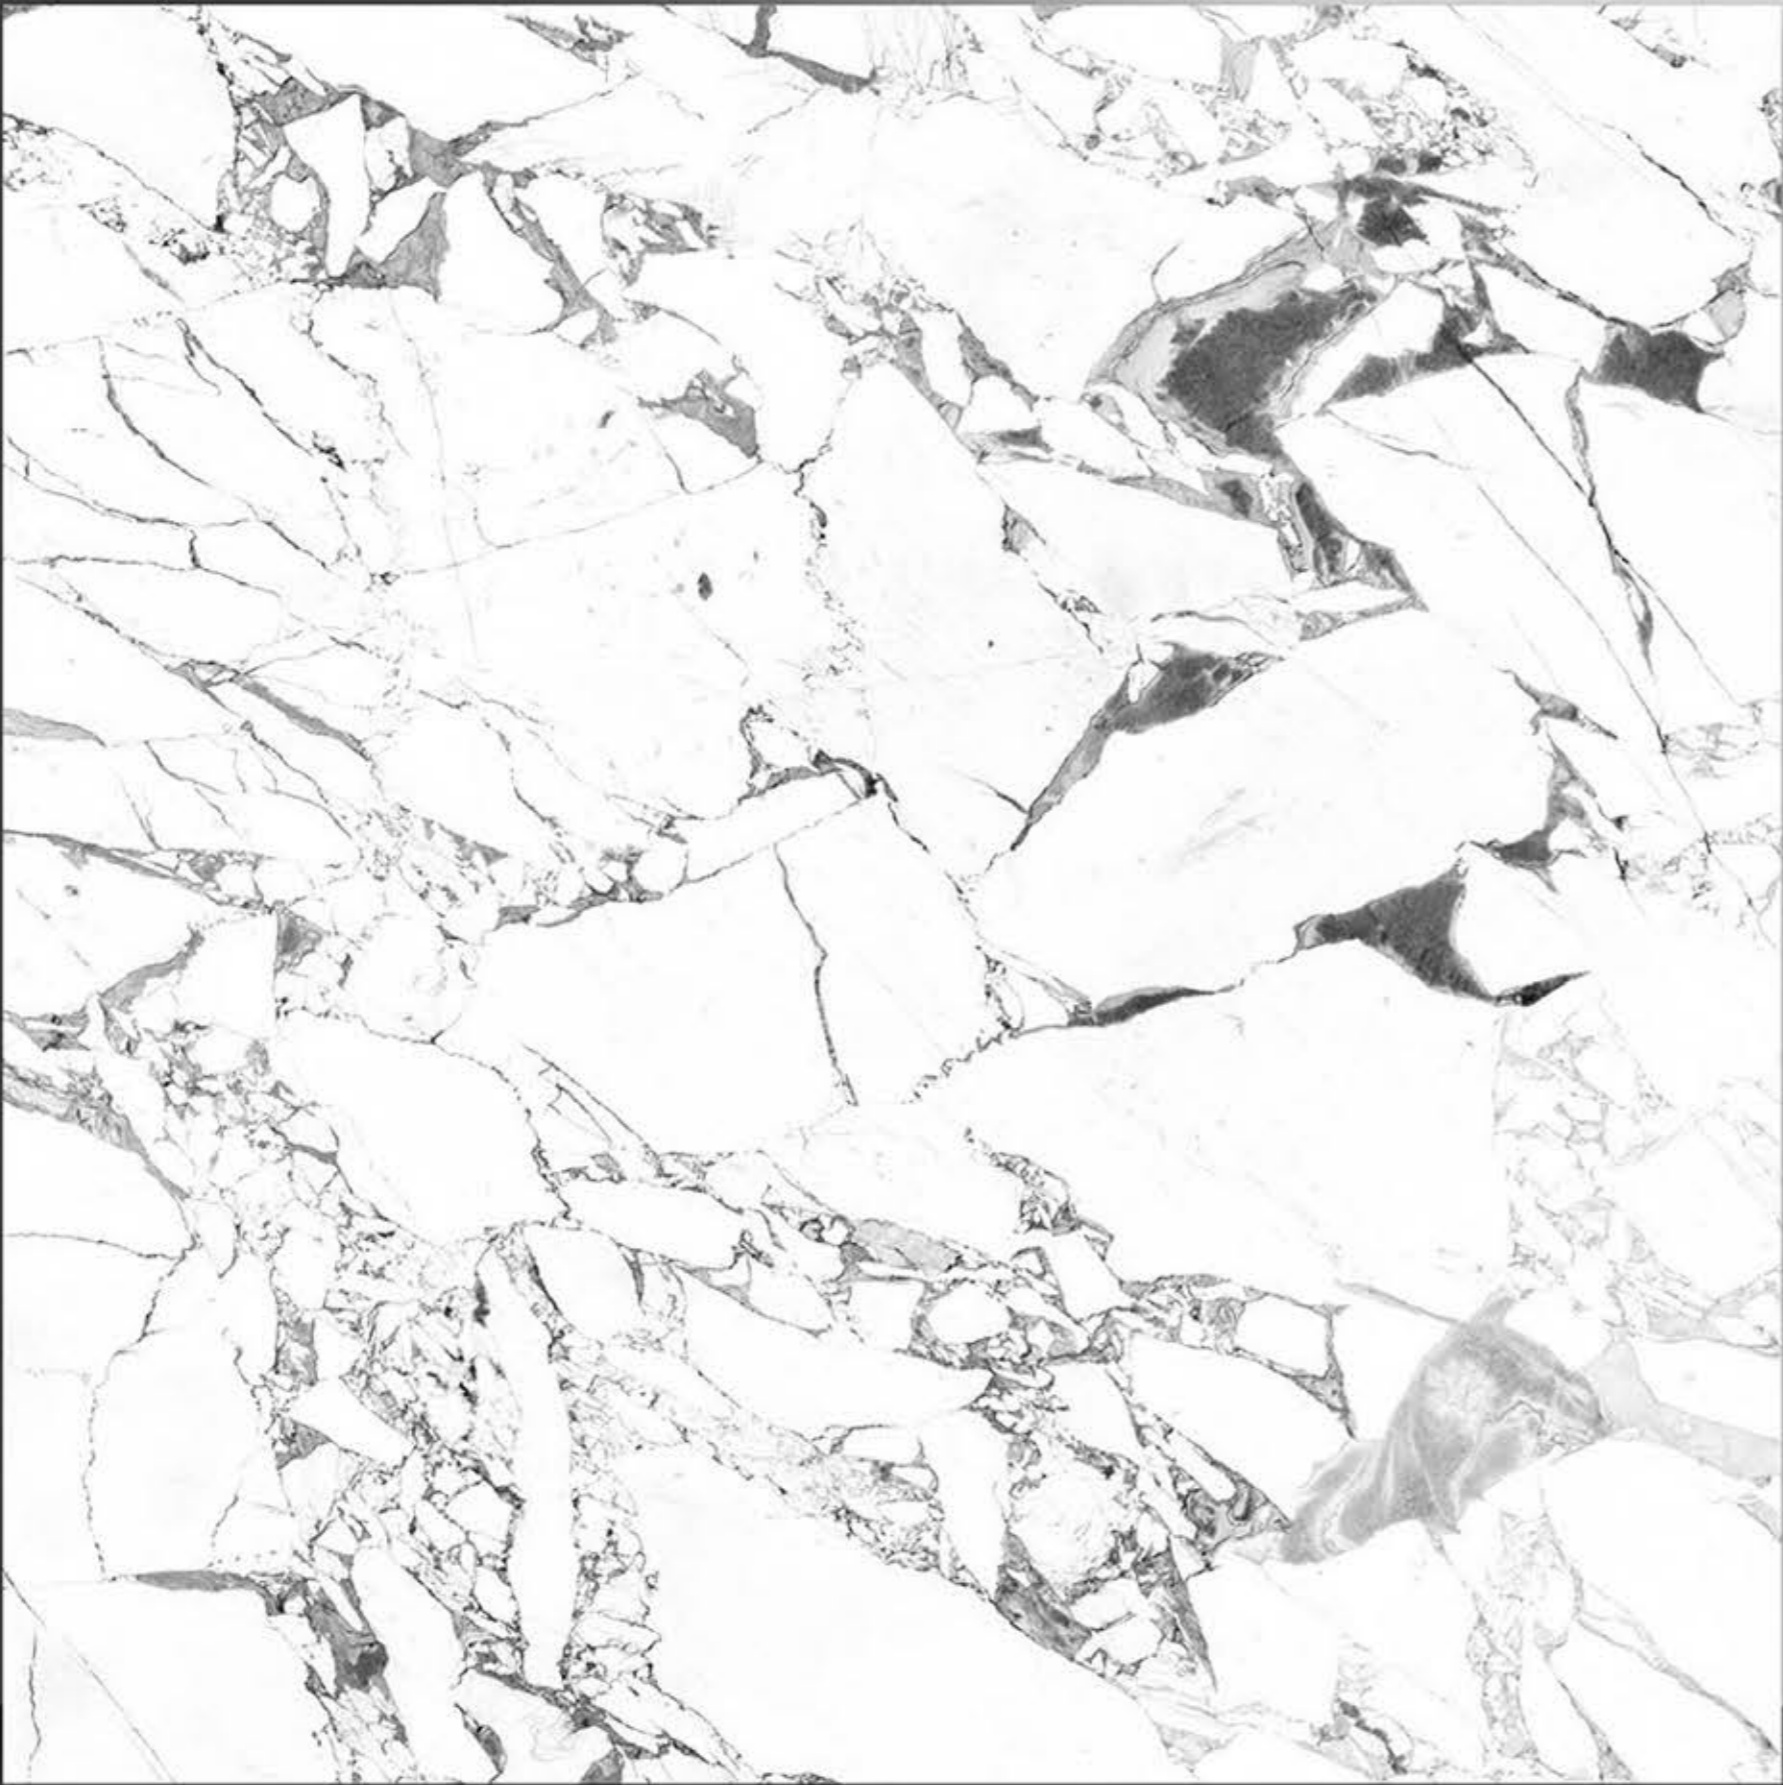

PORCELAIN TILES
600X600MM

3062

NEON^{TM}
TILE