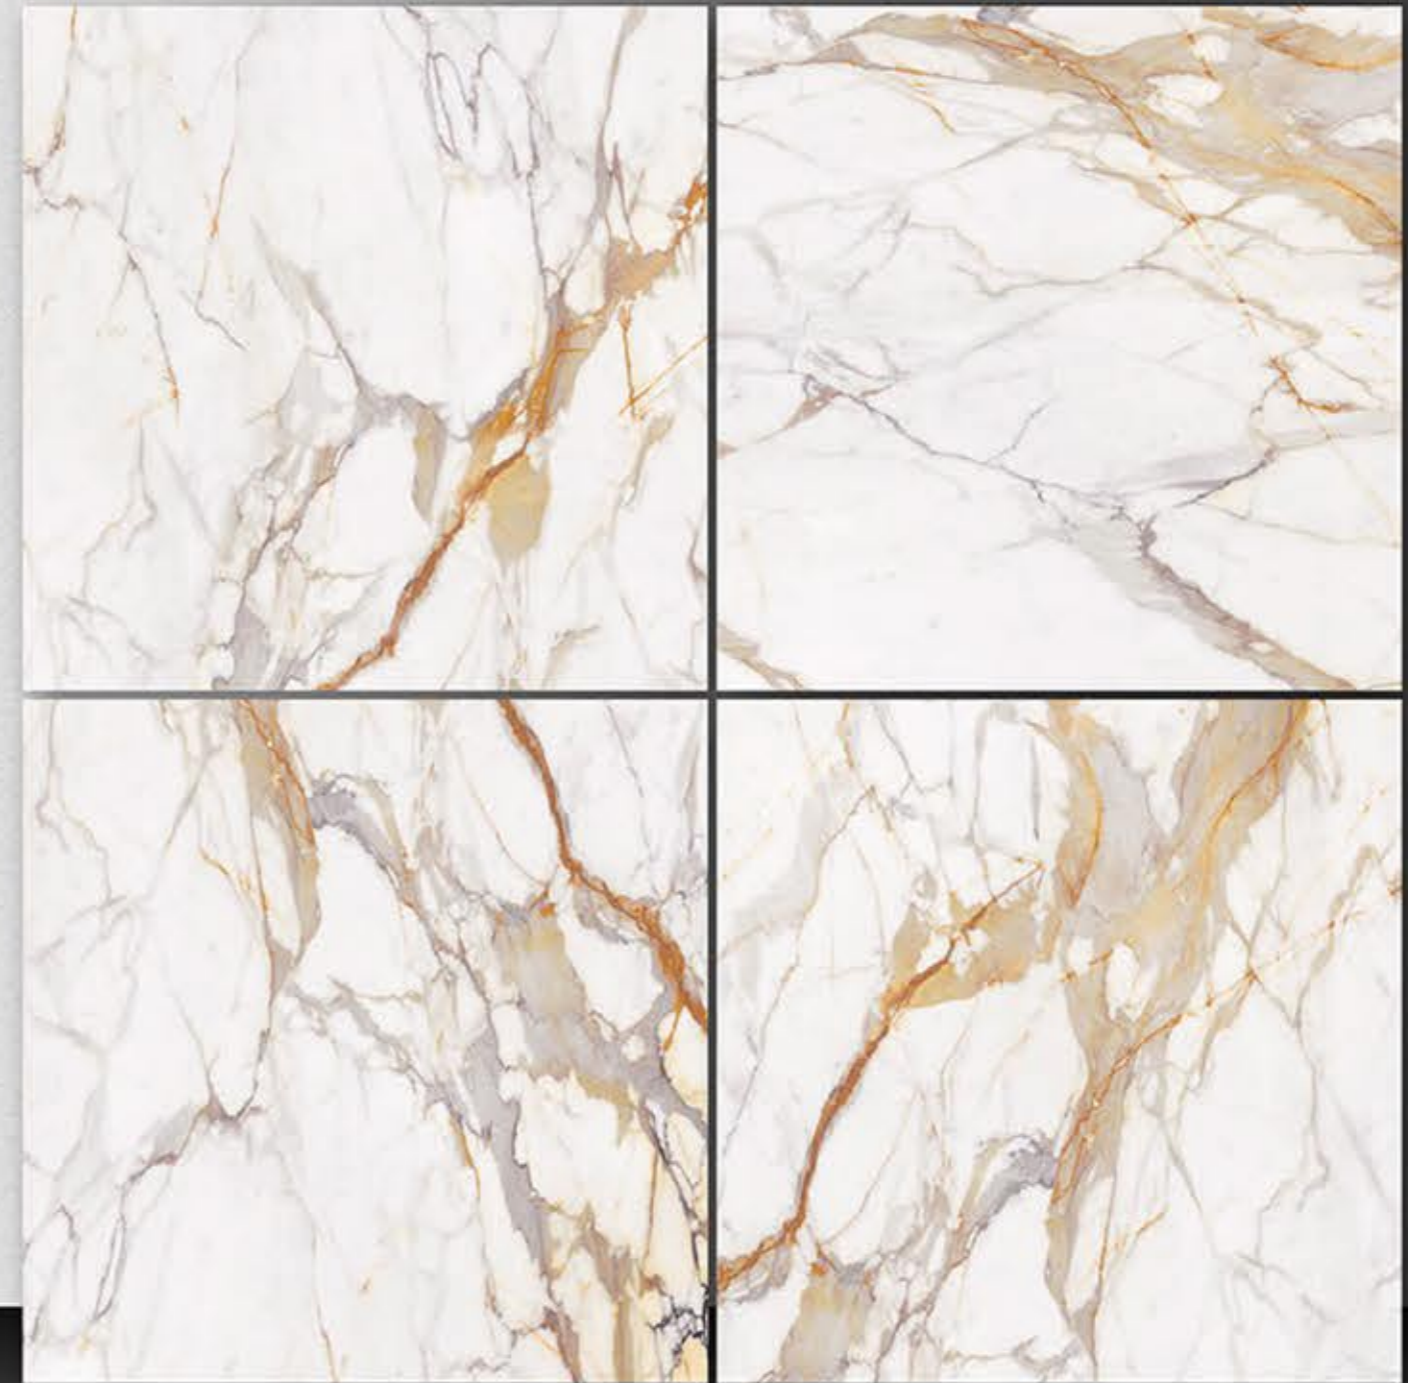

Series
Marble