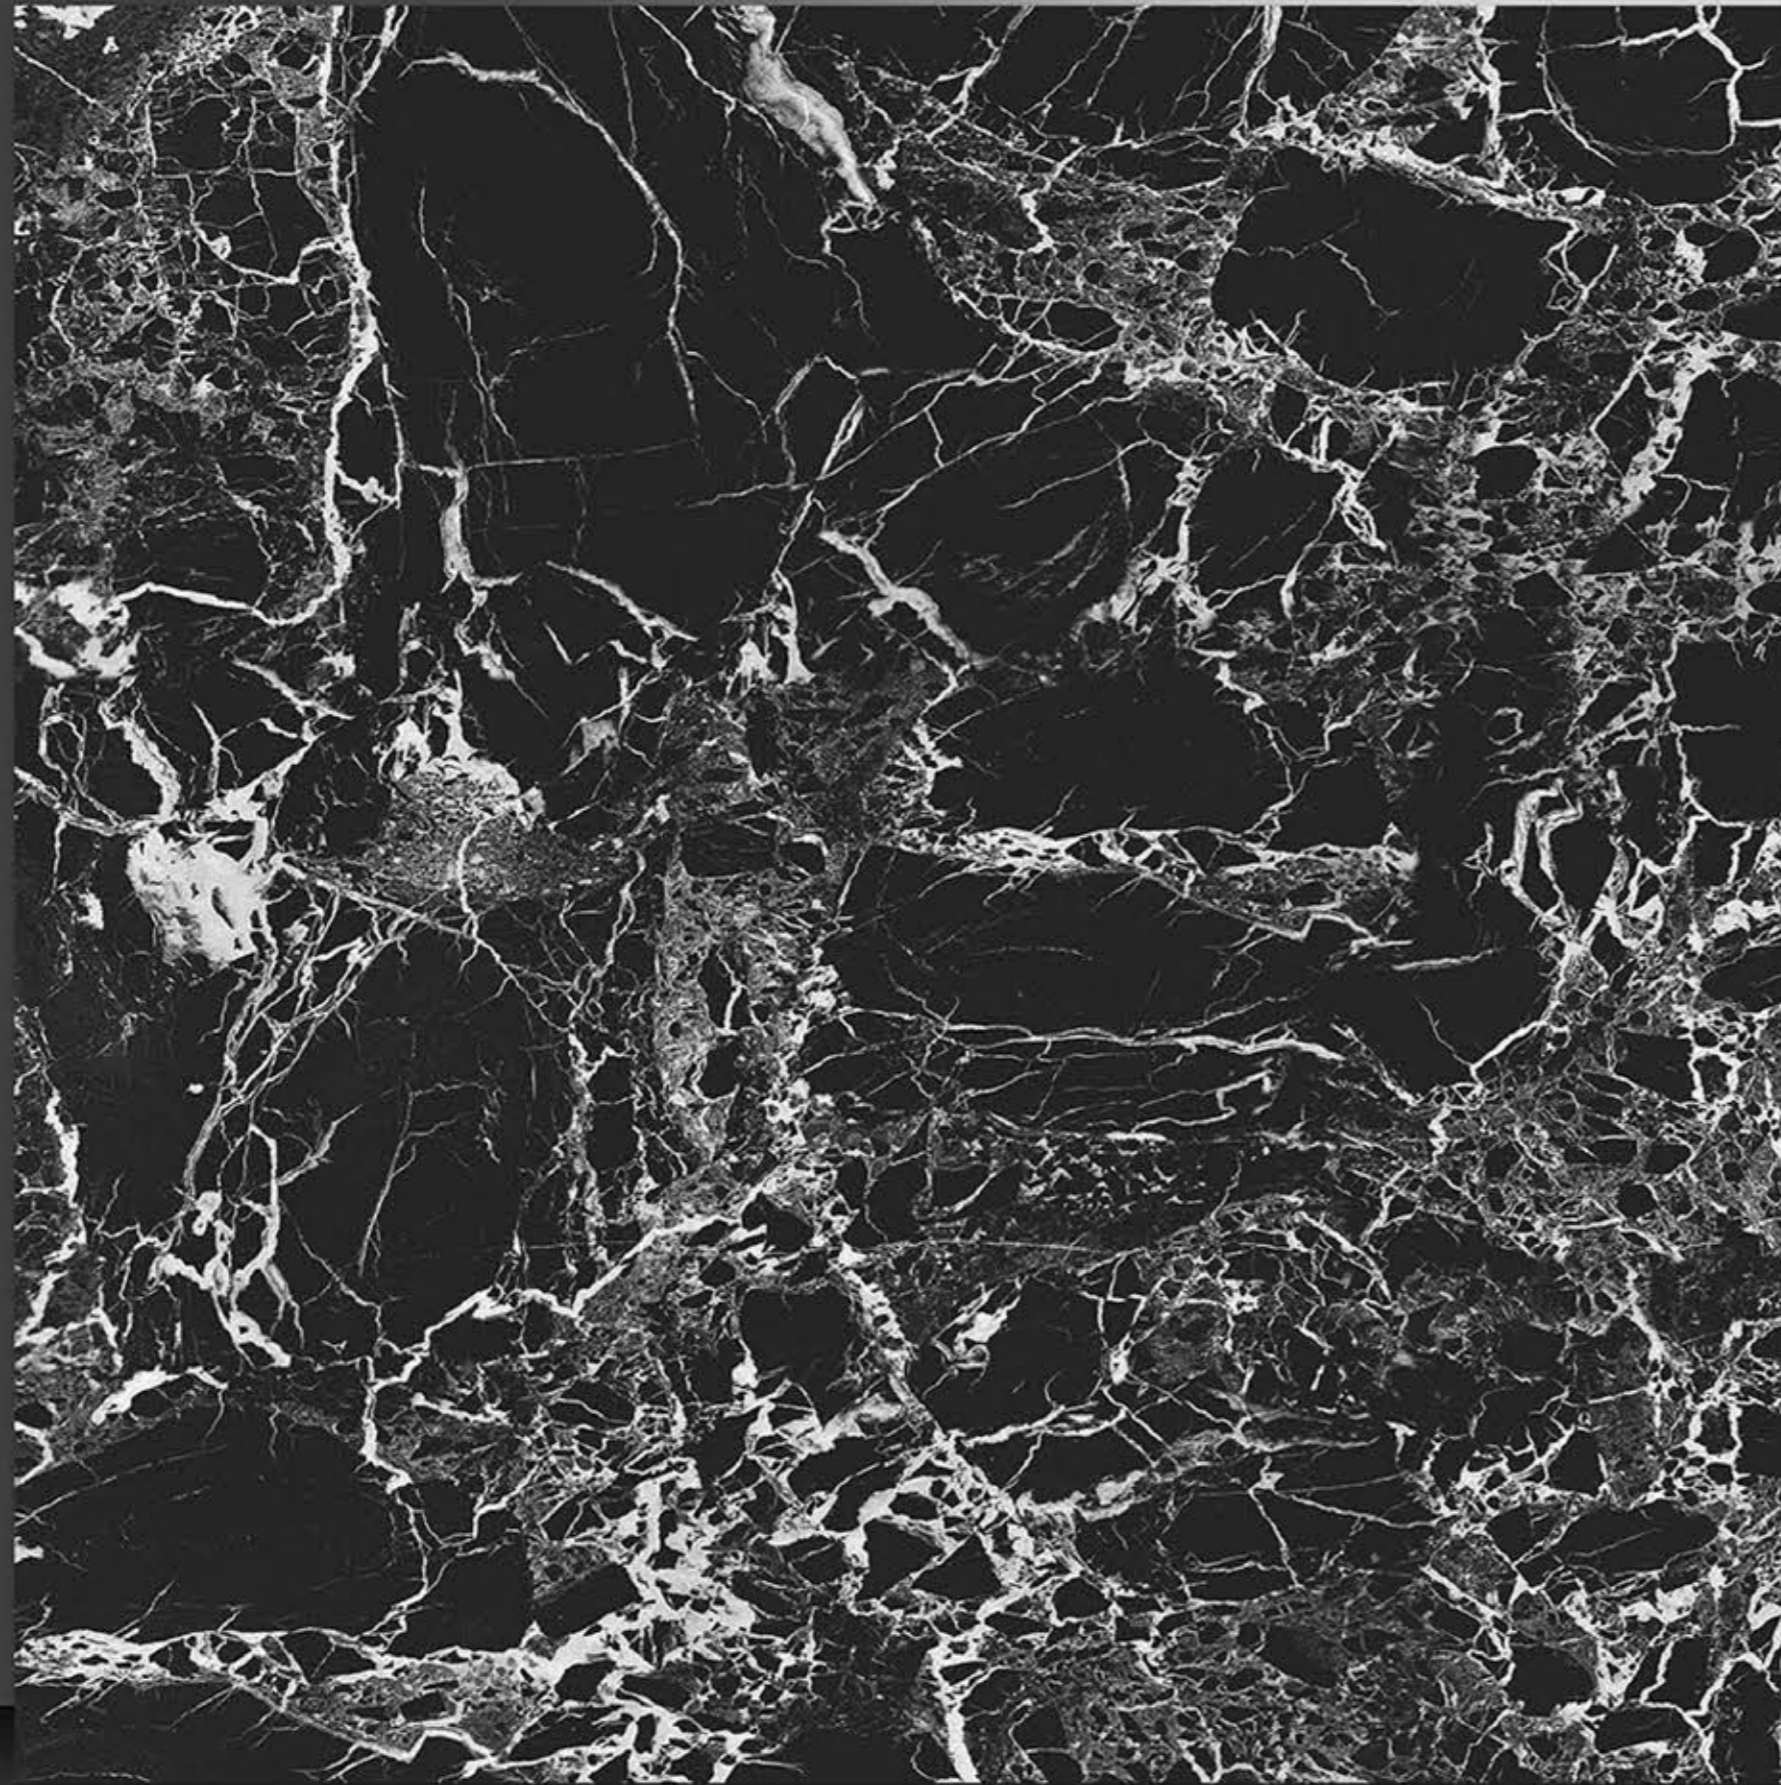

PORCELAIN TILES  
600X600MM

3021

NEON<sup>TM</sup>  
TILE

Series  
Marble

**PORCELAIN TILES**  
**600X600MM**

**3022**

**NEON**<sup>TM</sup>  
**TILE**

Series  
Marble