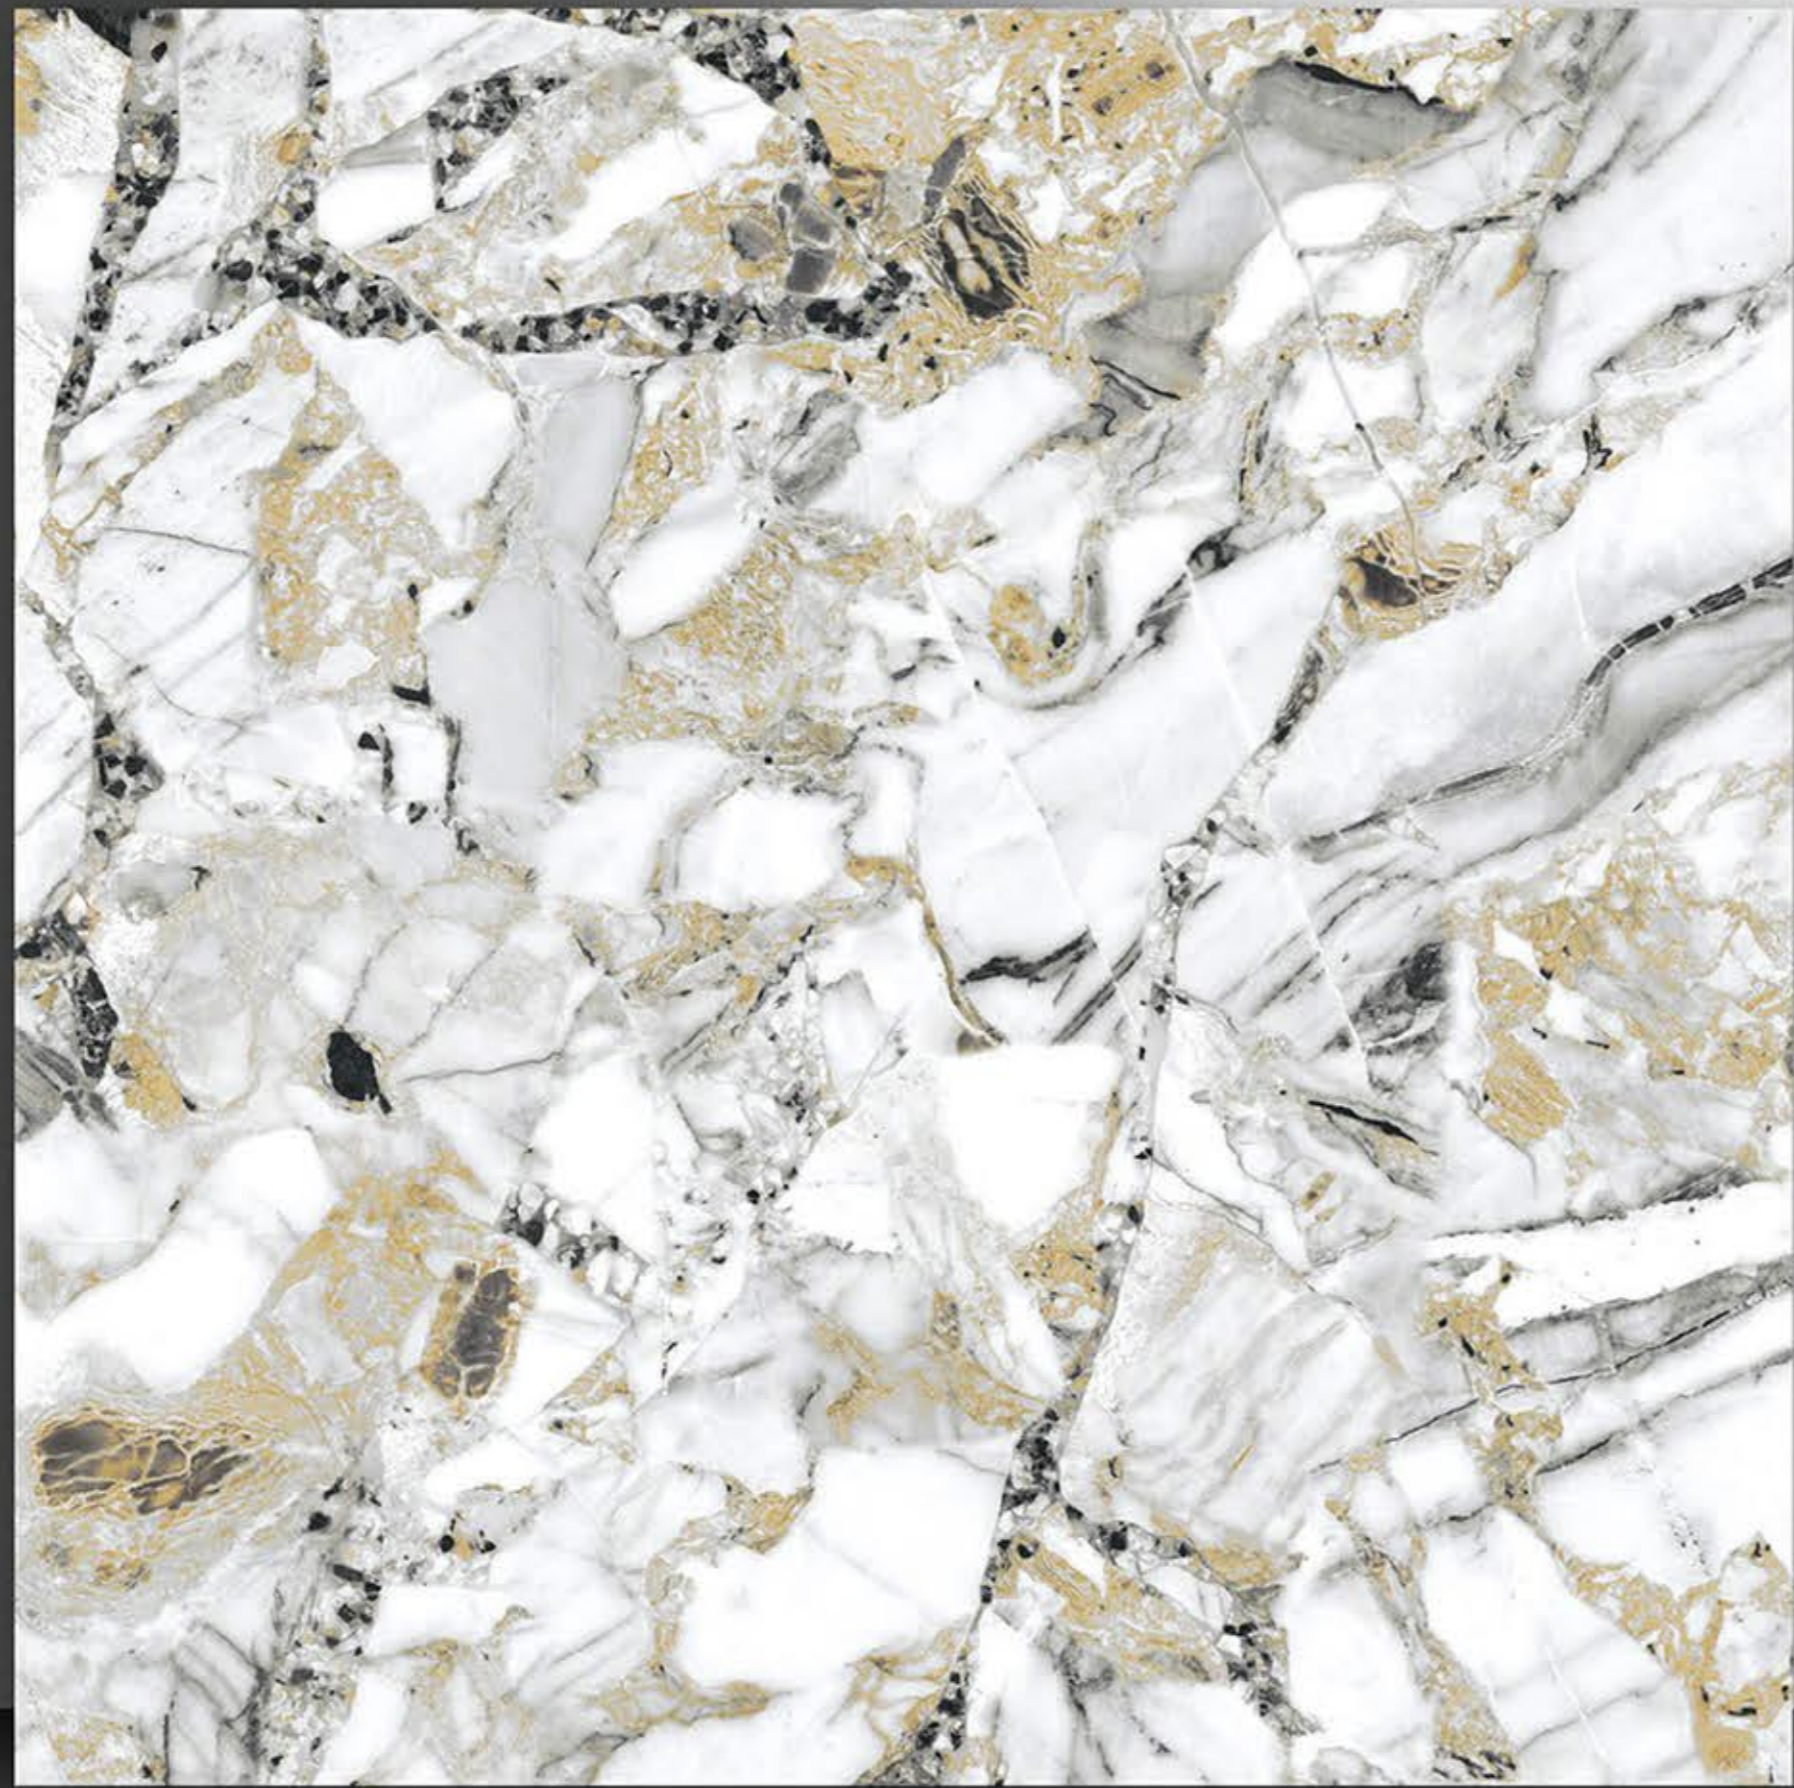

PORCELAIN TILES
600X600MM

3021

NEON^{TM}
TILE