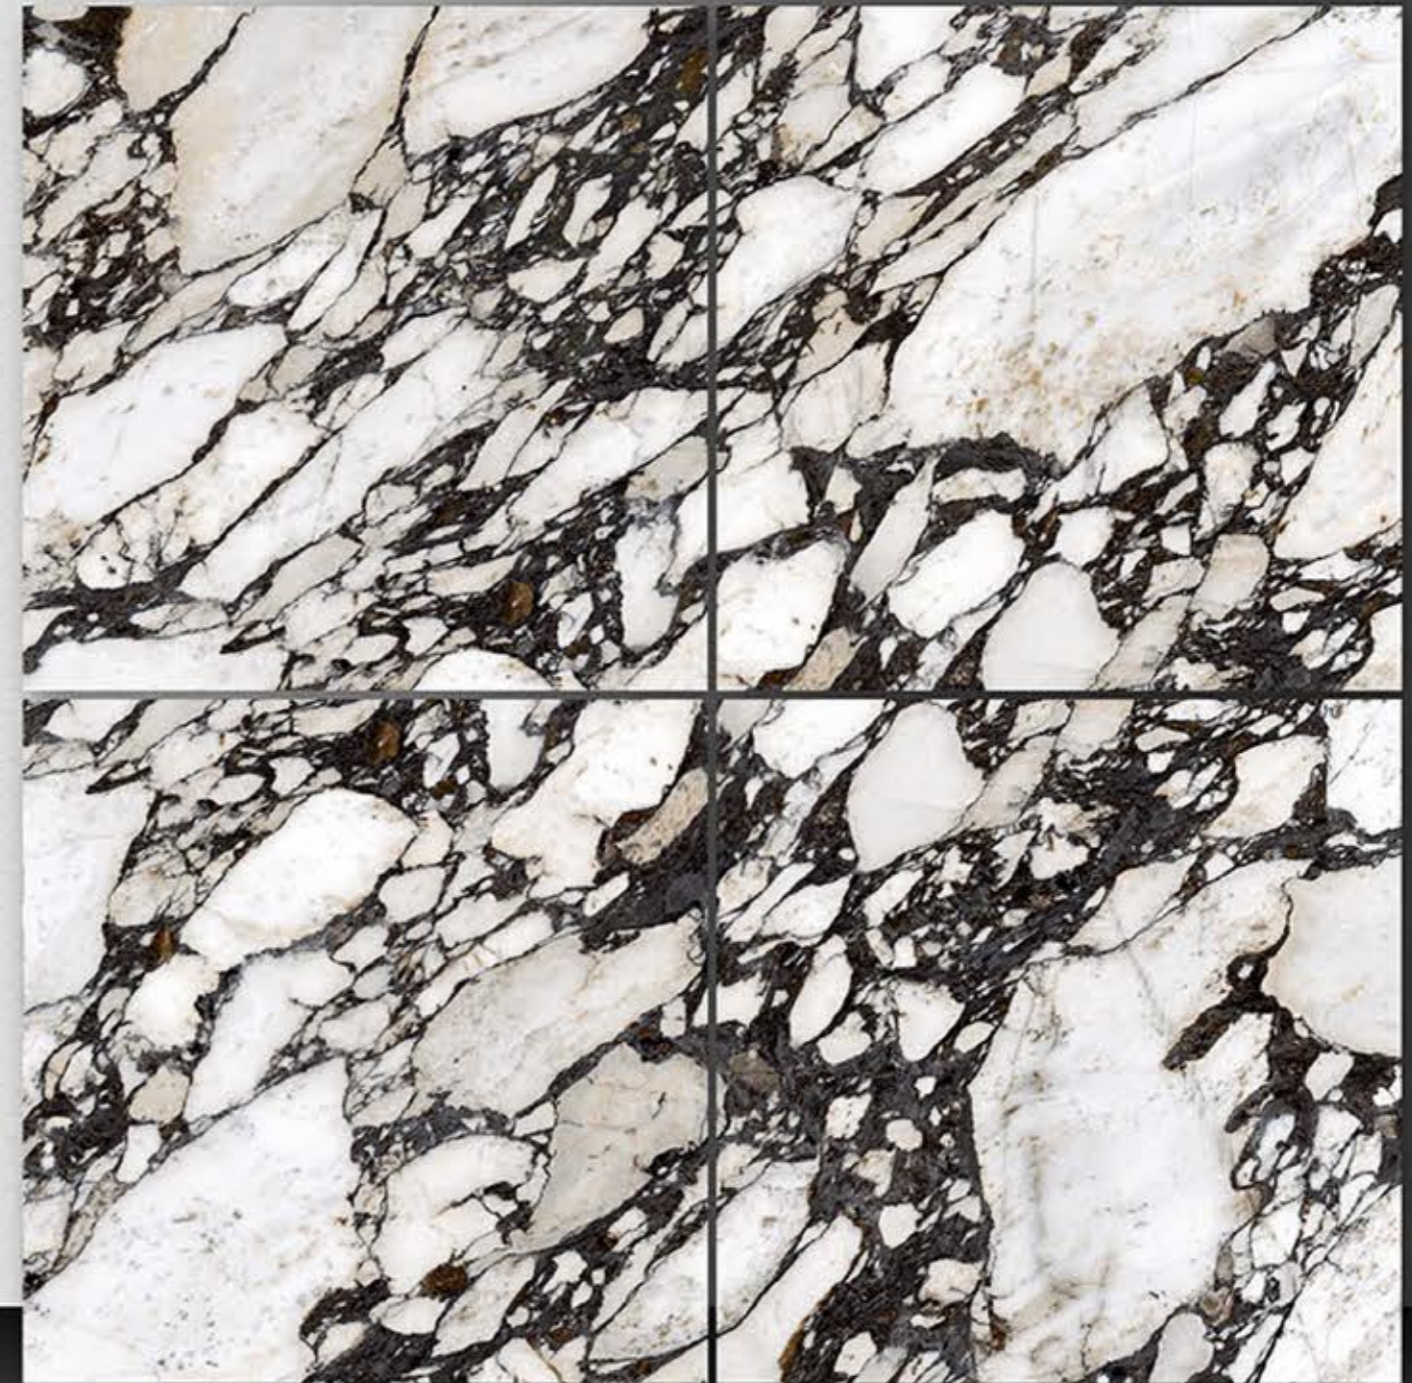

PORCELAIN TILES  
600X600MM

3007

NEON<sup>TM</sup>  
TILE

Series  
Marble

**PORCELAIN TILES**  
**600X600MM**

**3009**

**NEON**<sup>TM</sup>  
**TILE**

Series  
Marble