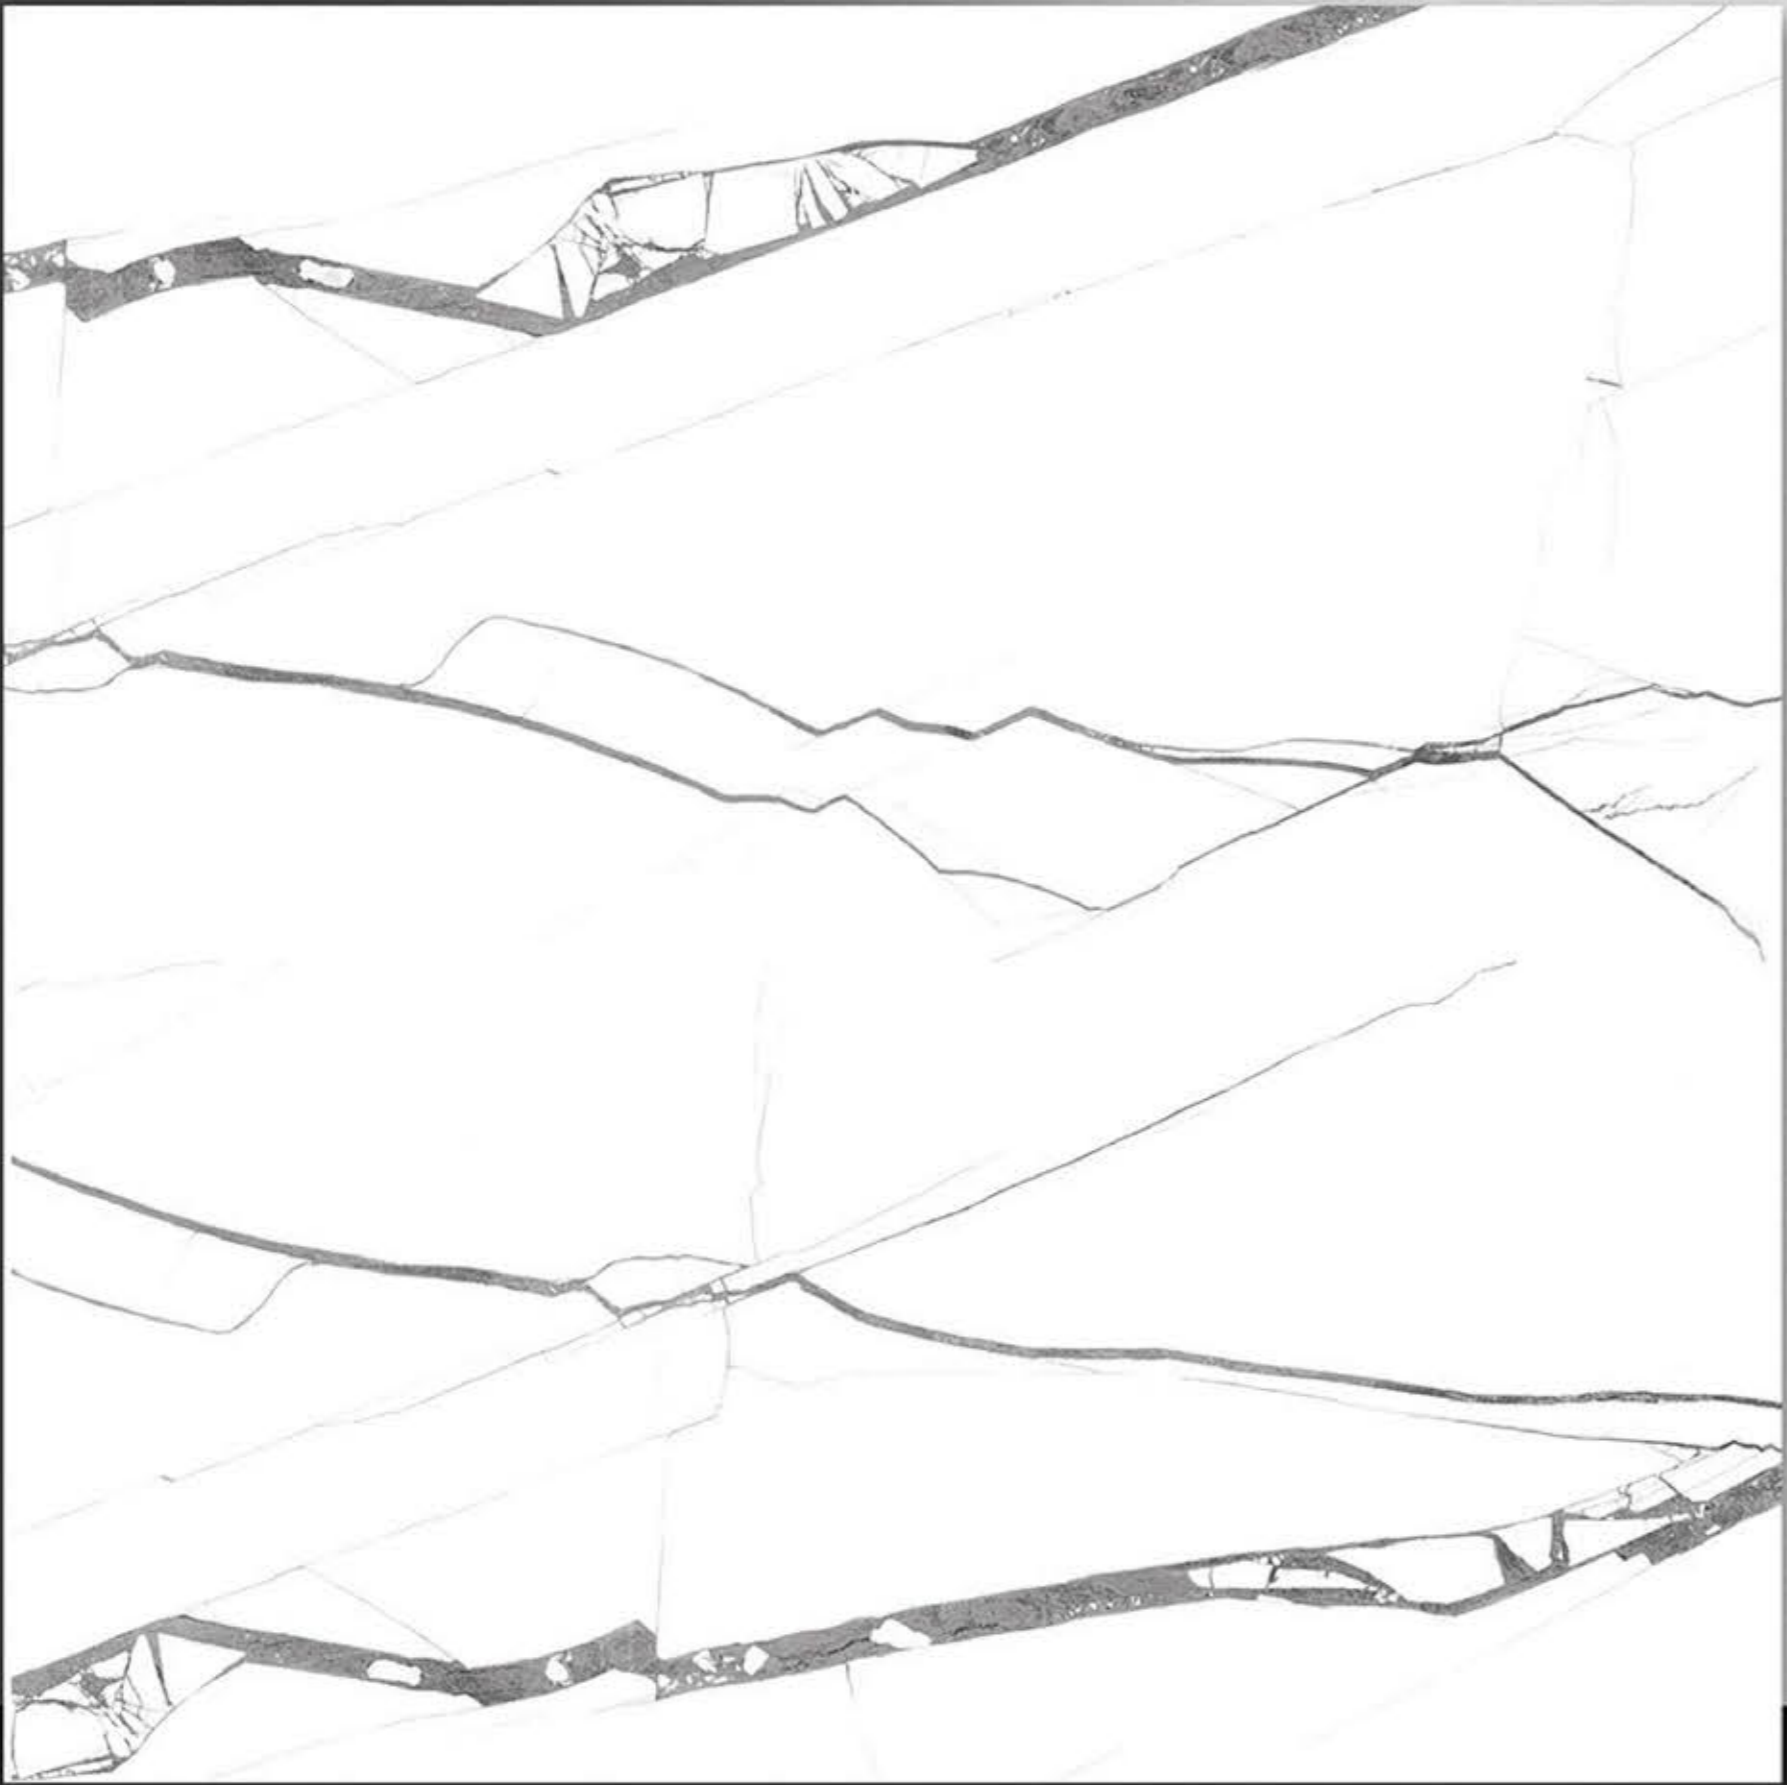

PORCELAIN TILES
600X600MM

3051

NEON^{TM}
TILE