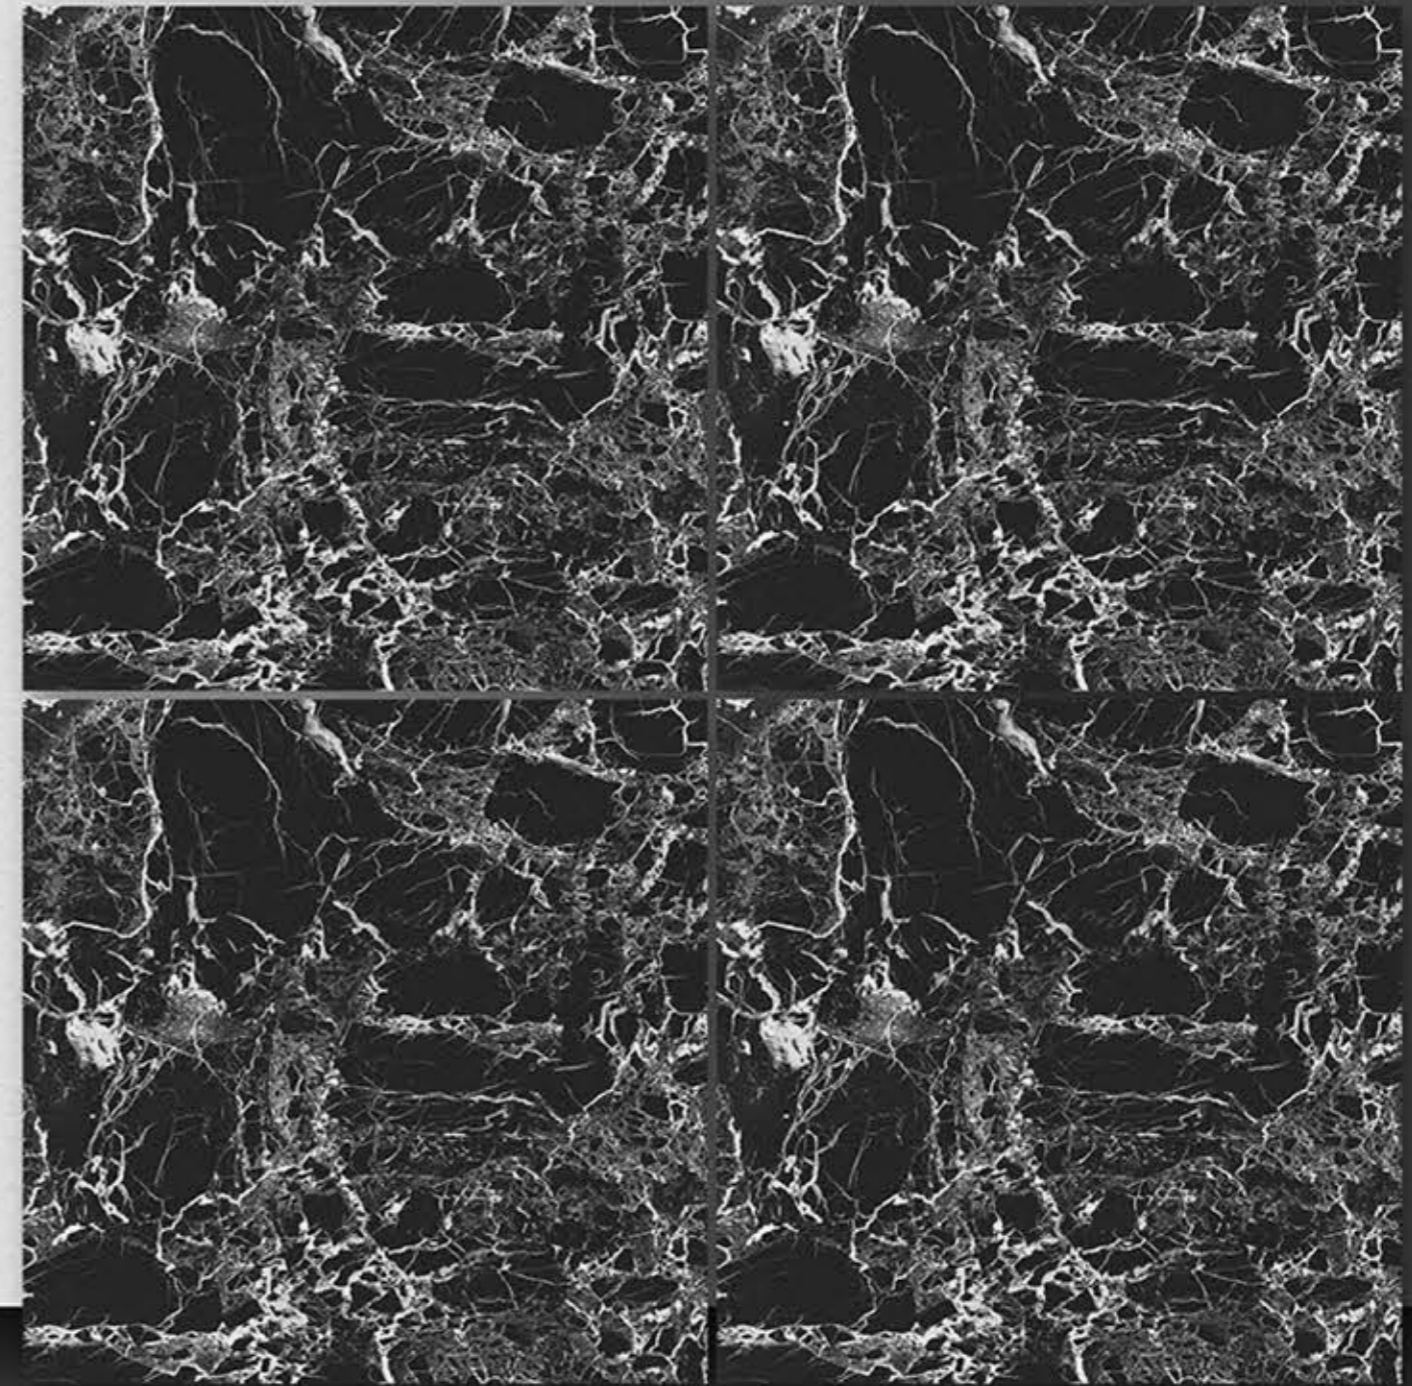

PORCELAIN TILES  
600X600MM

3021

NEON<sup>TM</sup>  
TILE

Series  
Marble

**PORCELAIN TILES**  
**600X600MM**

**3022**

**NEON**<sup>TM</sup>  
**TILE**

Series  
Marble