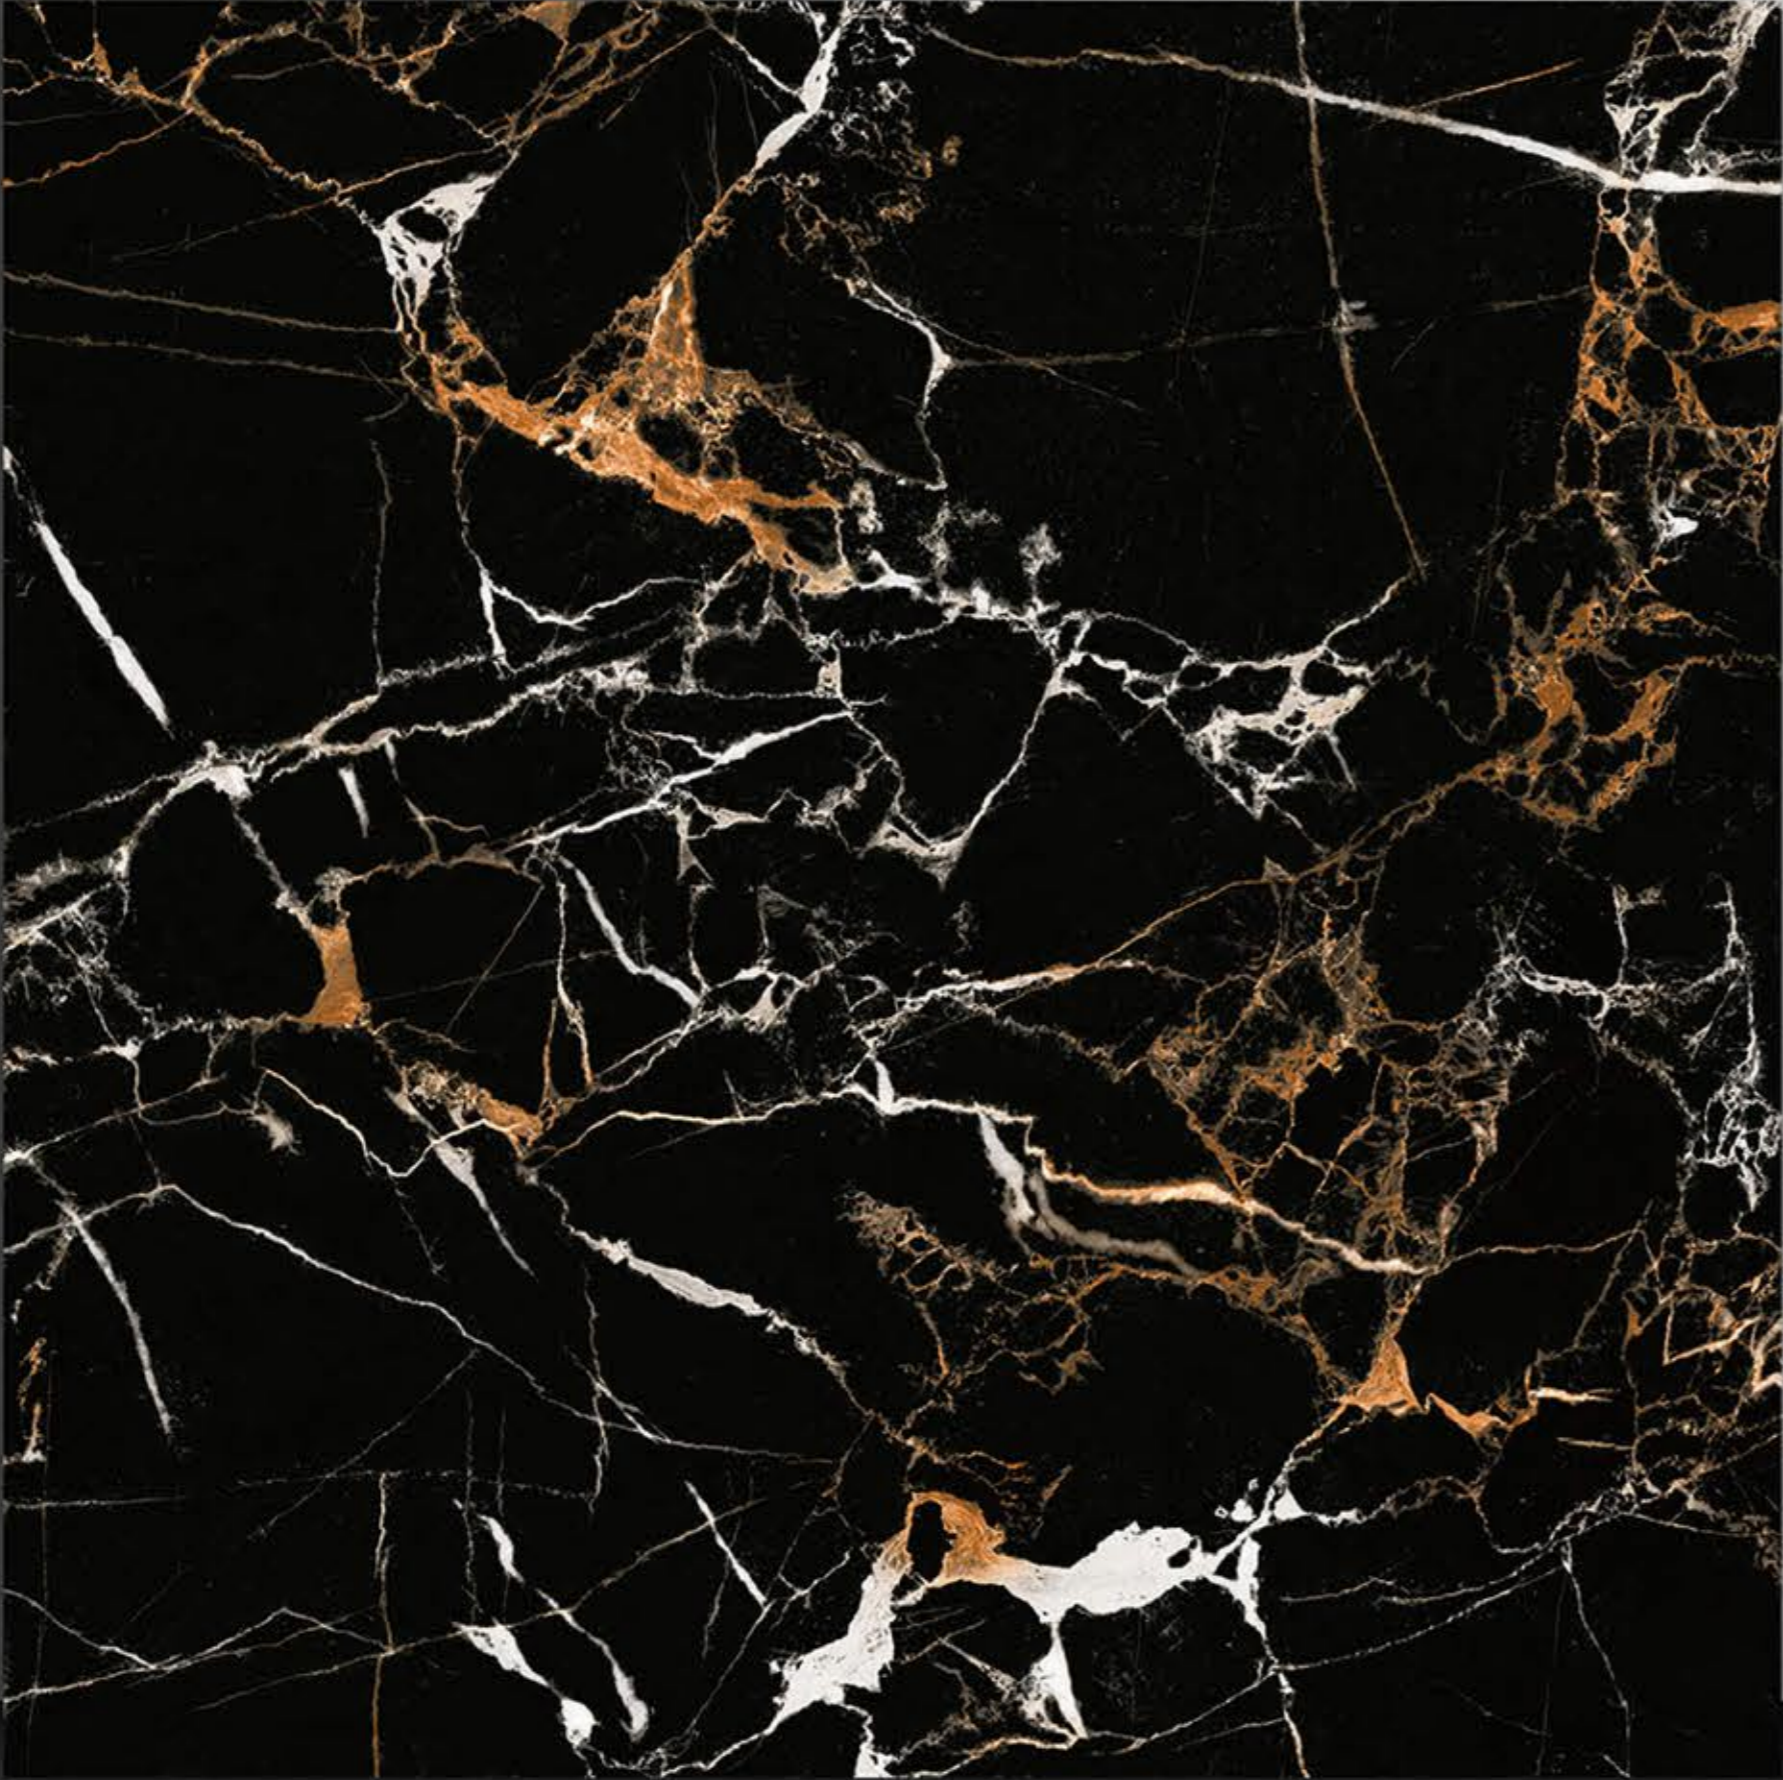

PORCELAIN TILES
600X600MM

3030

NEON^{TM}
TILE