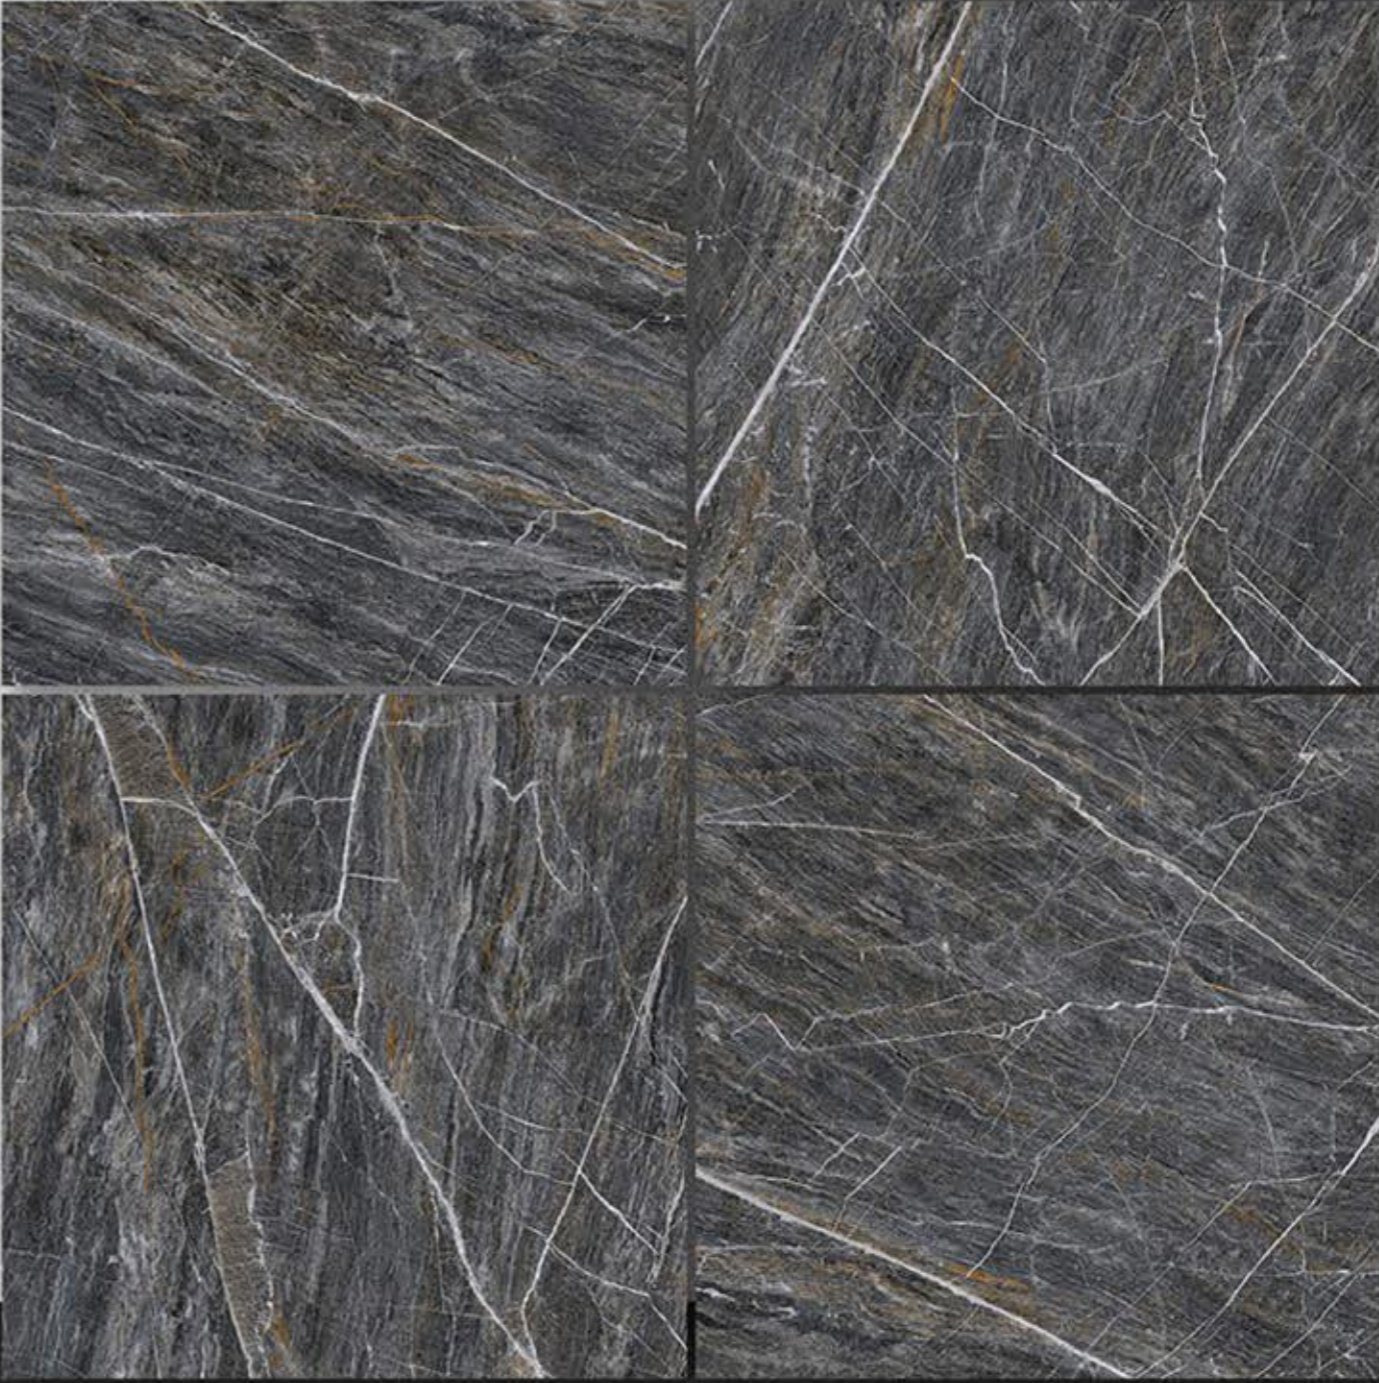

Series
Marble