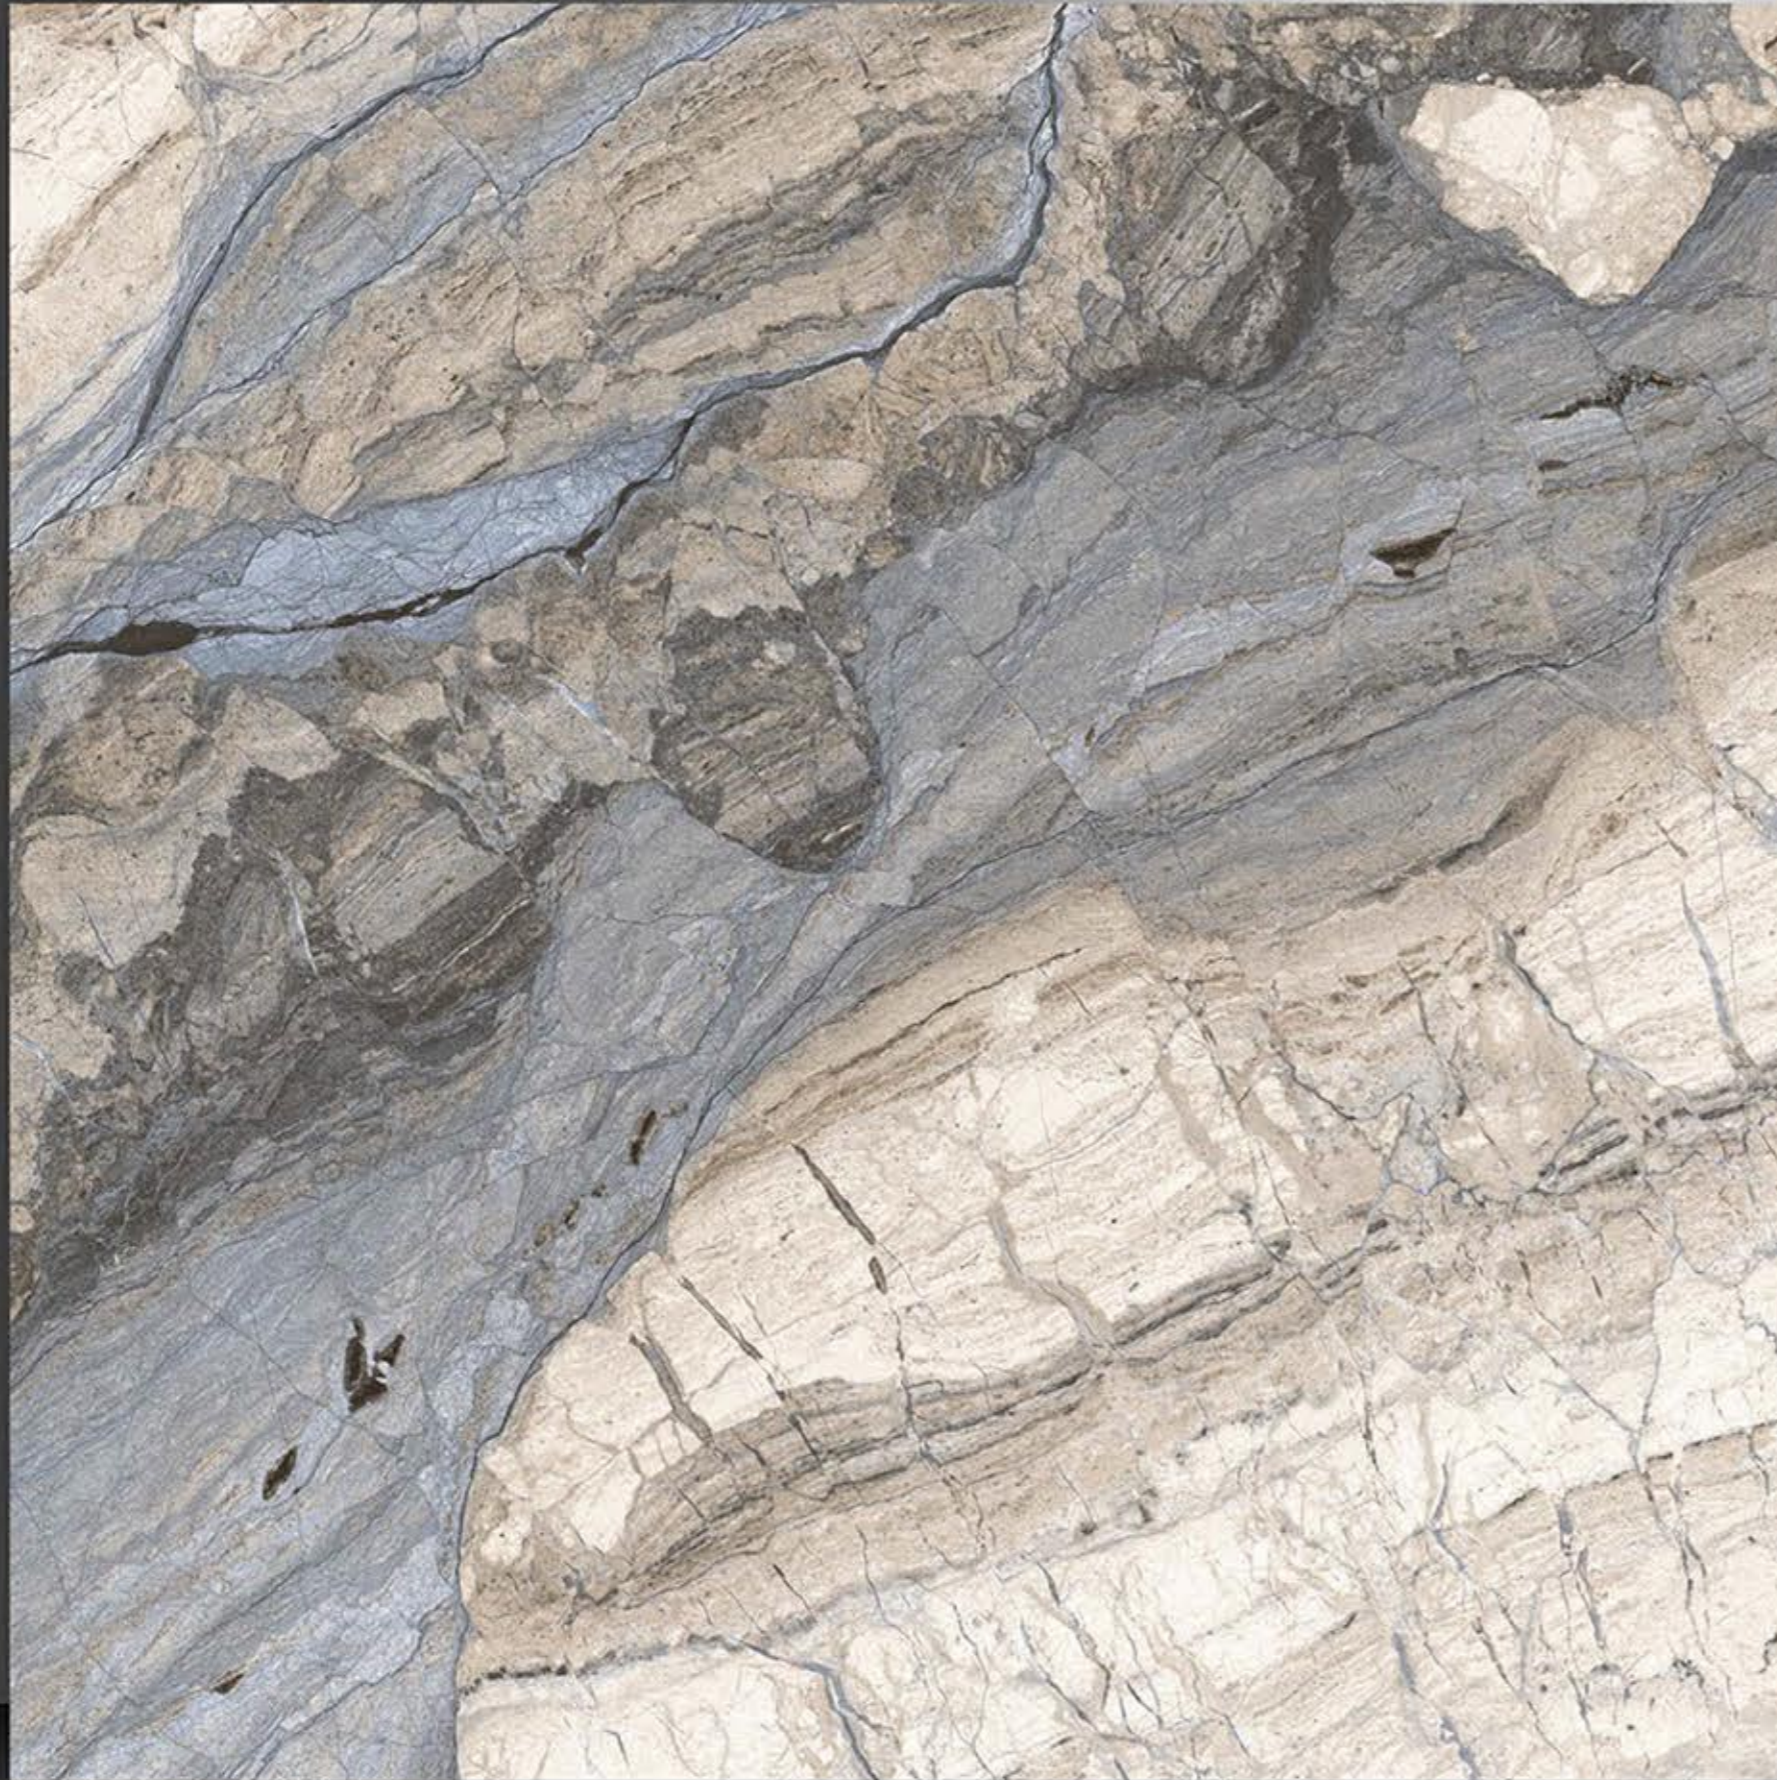

PORCELAIN TILES
600X600MM

3065

NEON^{TM}
TILE