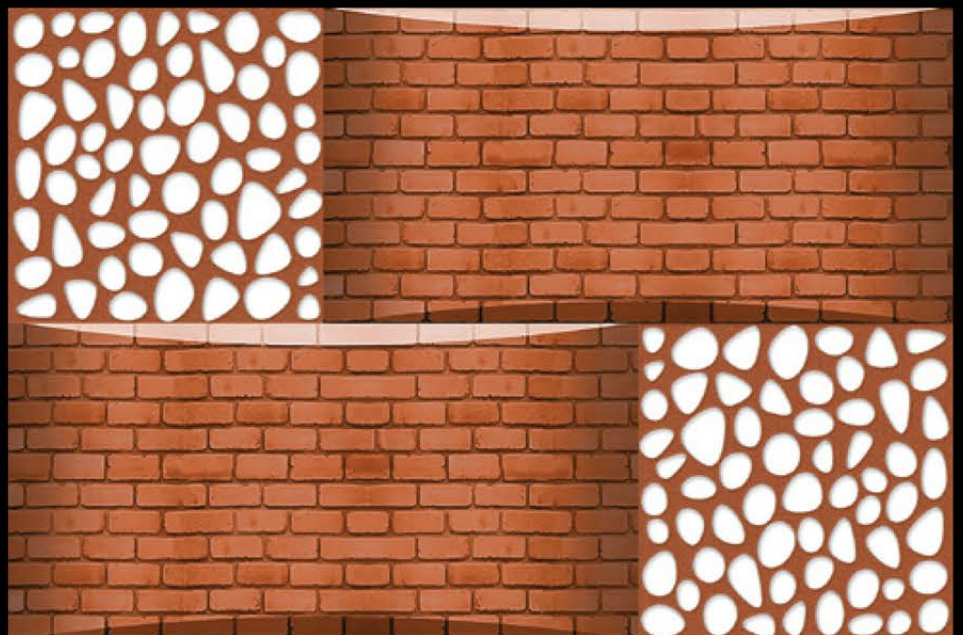

5052-ELE

Specification