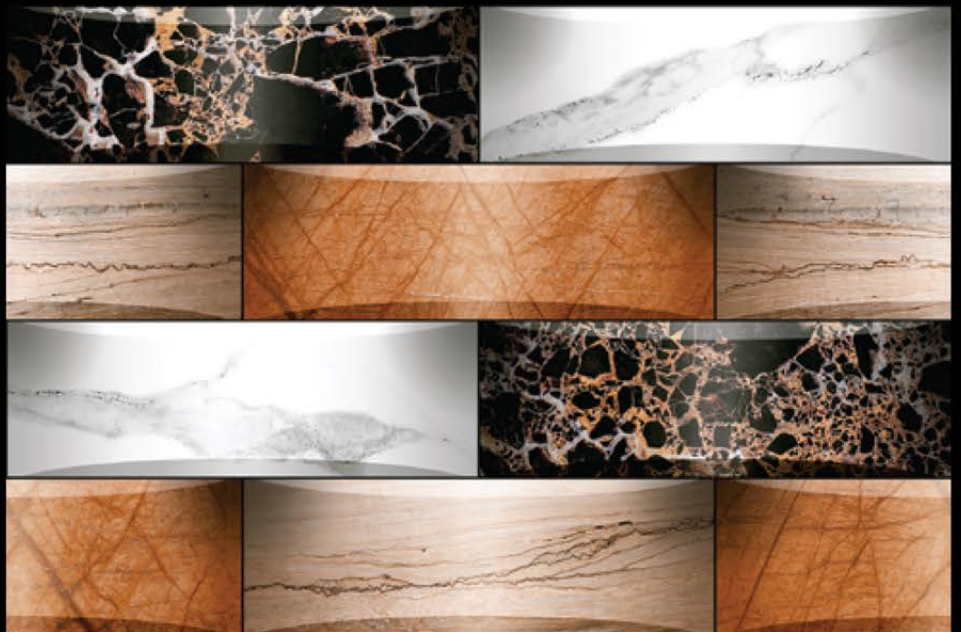

(Flat Surface)

5022-ELE

Specification