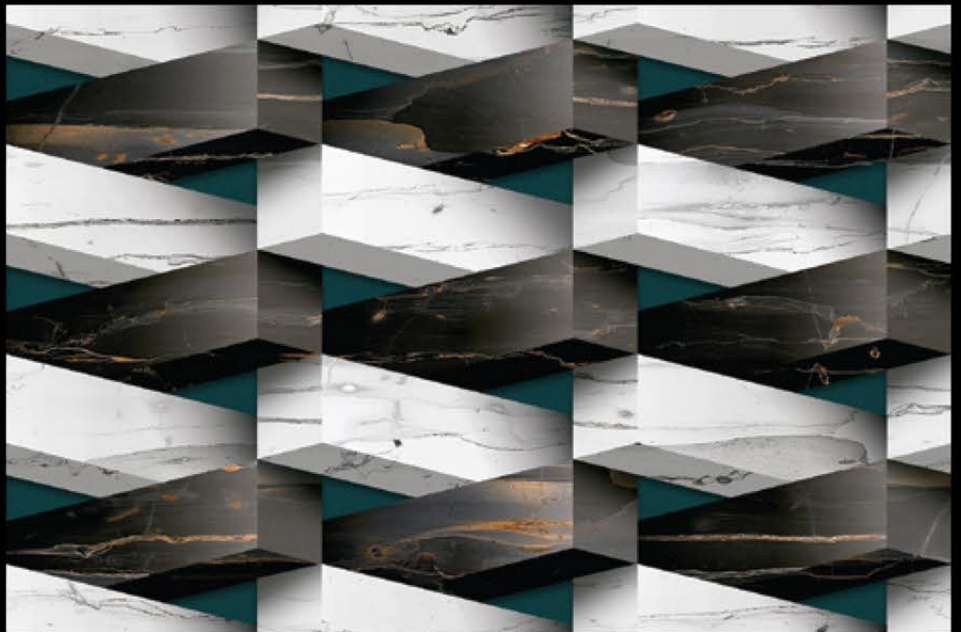

Specification

**300
x
450
mm**

NEON™
TILE

**GLOSSY
FINISH**

(Flat Surface)

5043-ELE

(Flat Surface)

5044-ELE