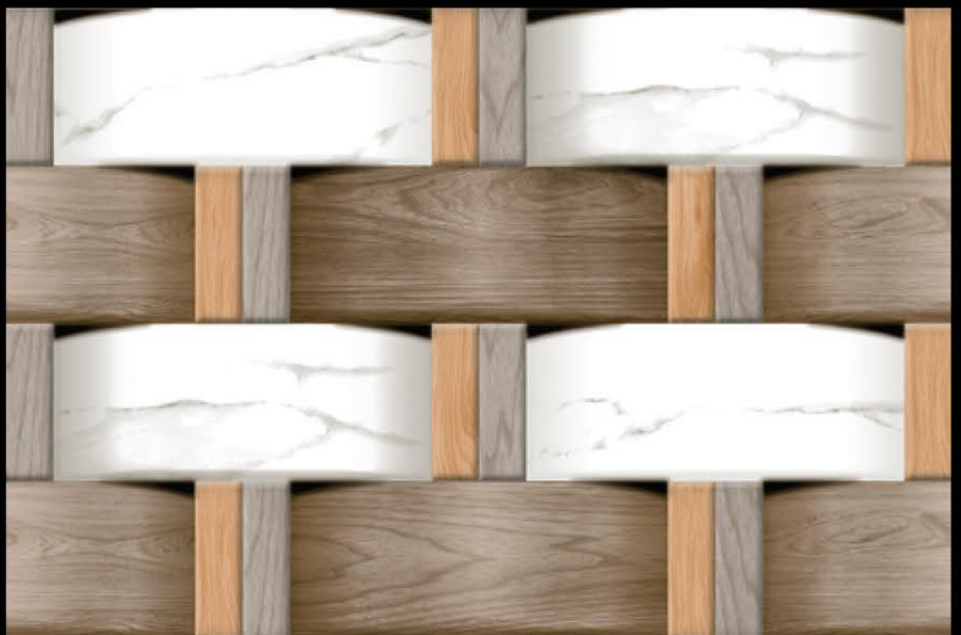

5058-ELE

Specification