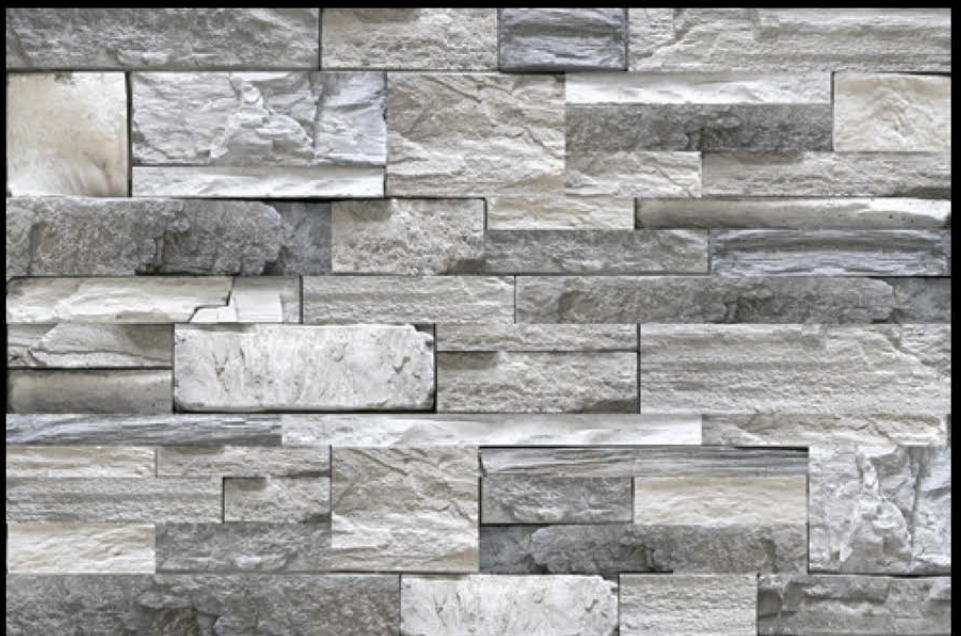

**300
x
450
mm**

NEON^{TM}
TILE

**GLOSSY
FINISH**

5103-ELE

Specification