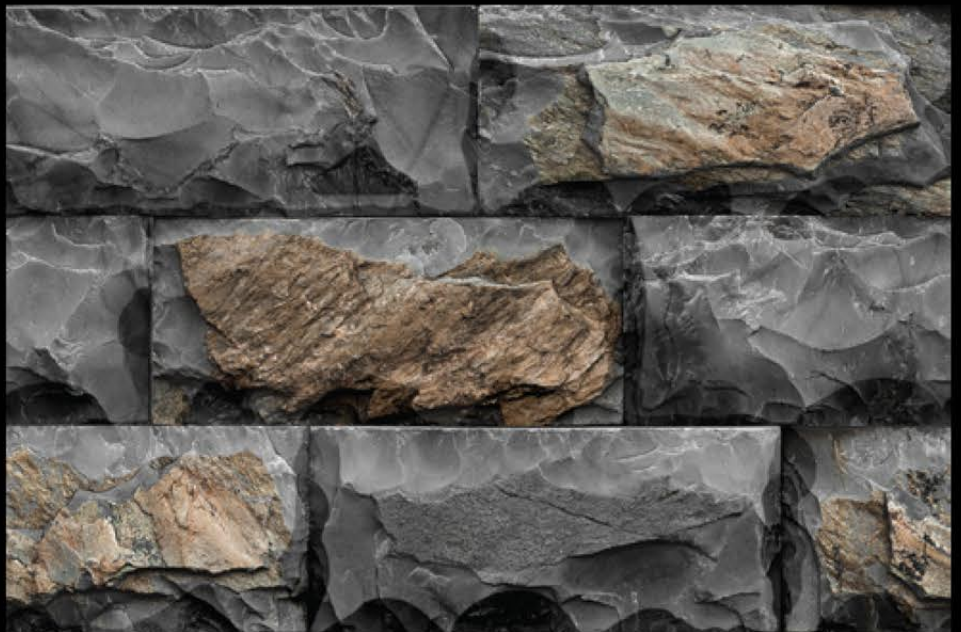

Specification

300x
450mm

NEONTM
TILE

**300
x
450
mm**

NEON™
TILE

**GLOSSY
FINISH**

5045-ELE

5046-ELE