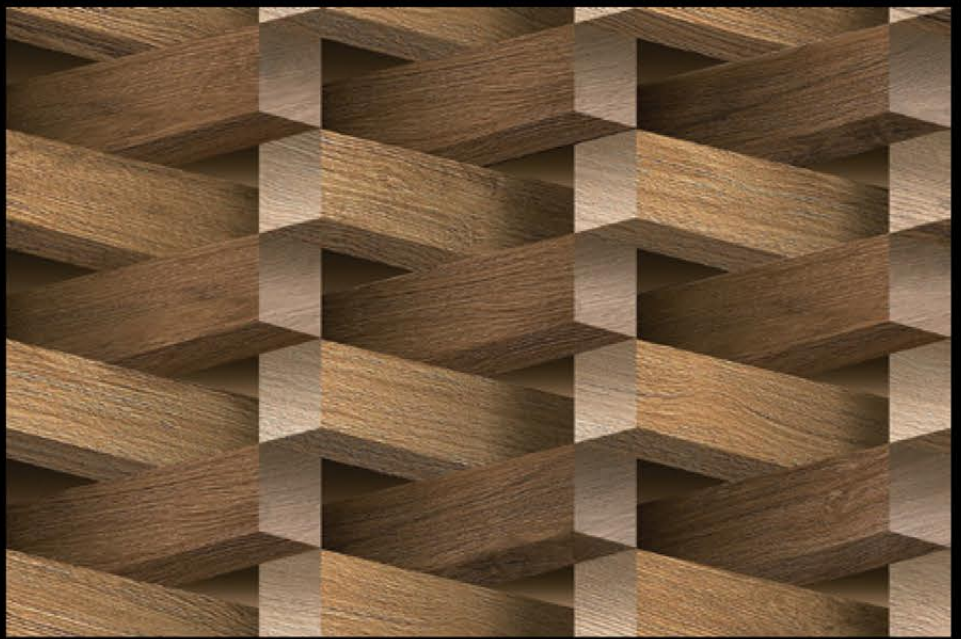

**300
x
450
mm**

NEON™
TILE

**GLOSSY
FINISH**

(Flat Surface)

5043-ELE