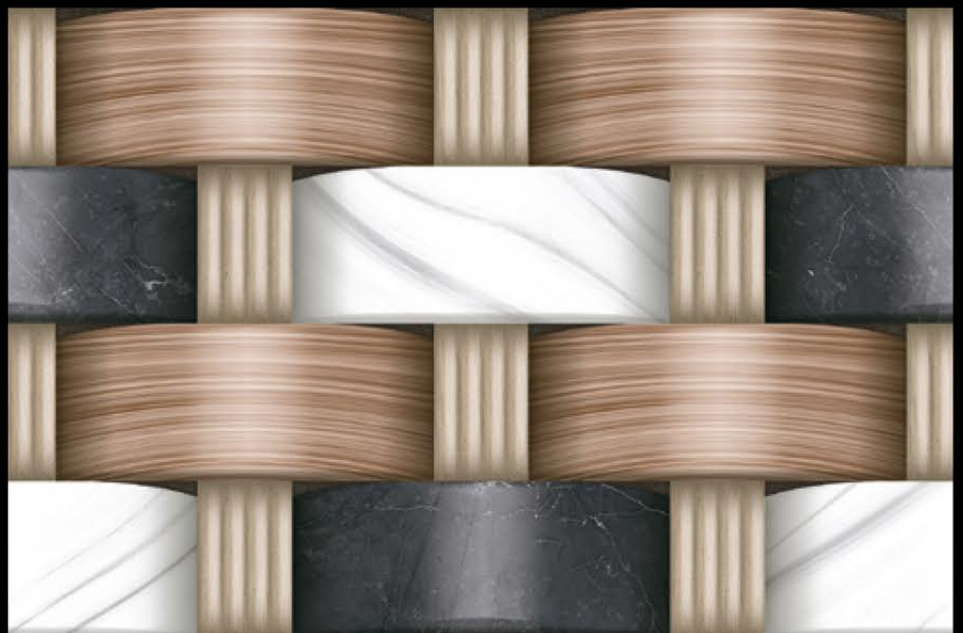

Specification

300x
450mm

NEONTM
TILE

300
x
450
mm

NEONTM
TILE

GLOSSY
FINISH

5191-ELE

5192-ELE