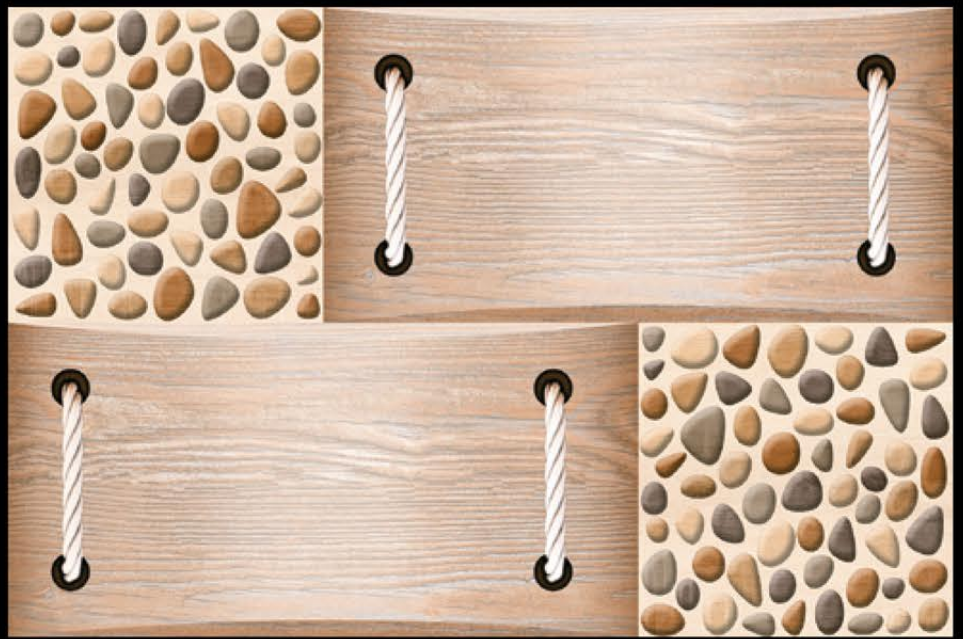

**300
x
450
mm**

NEON^{TM}
TILE

**GLOSSY
FINISH**

5051-ELE