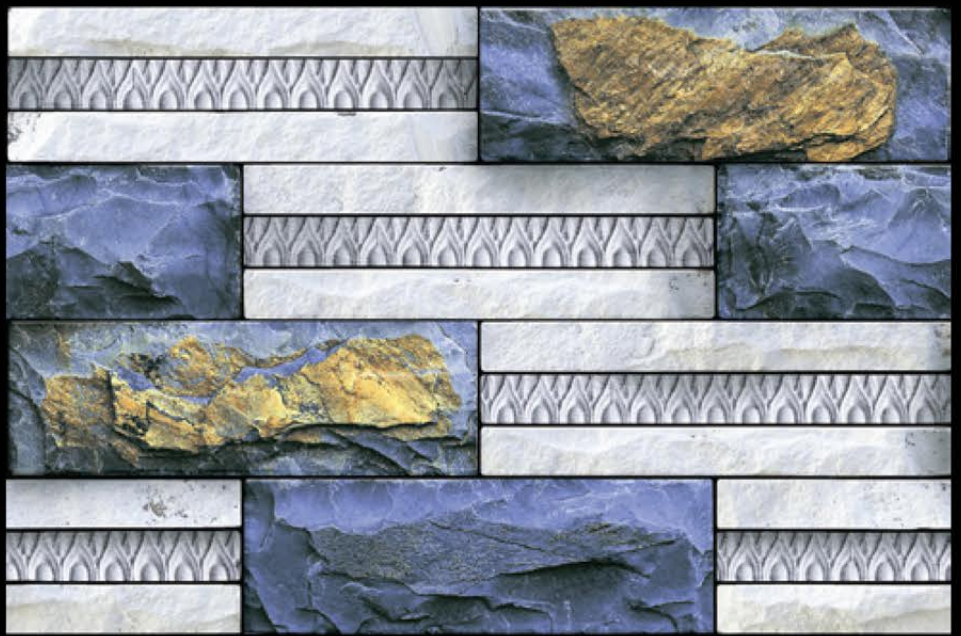

**300
x
450
mm**

NEON™
TILE

**GLOSSY
FINISH**

5197-ELE