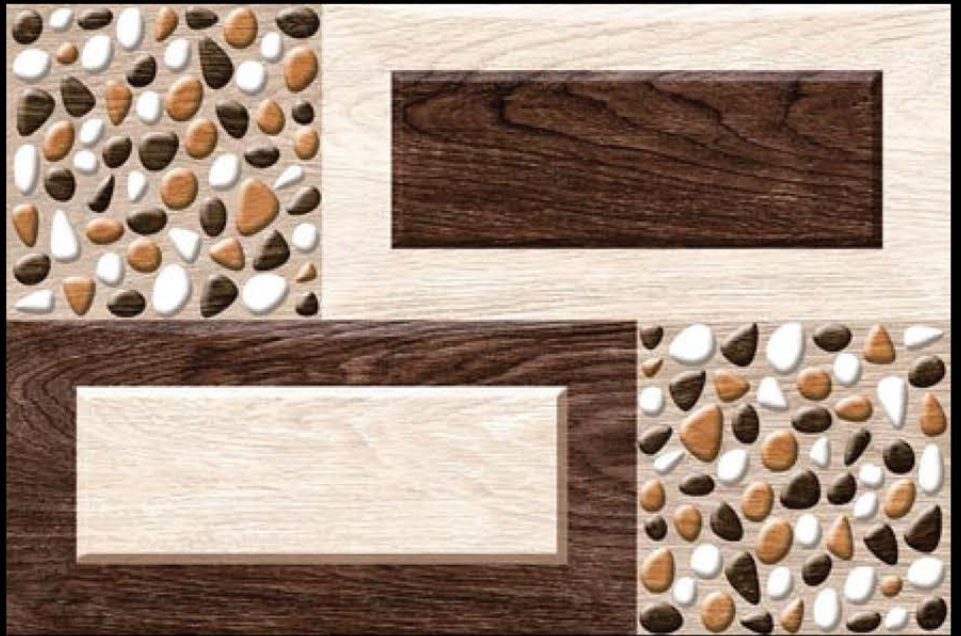

**300
x
450
mm**

NEON^{TM}
TILE

**GLOSSY
FINISH**

15O25-ELE