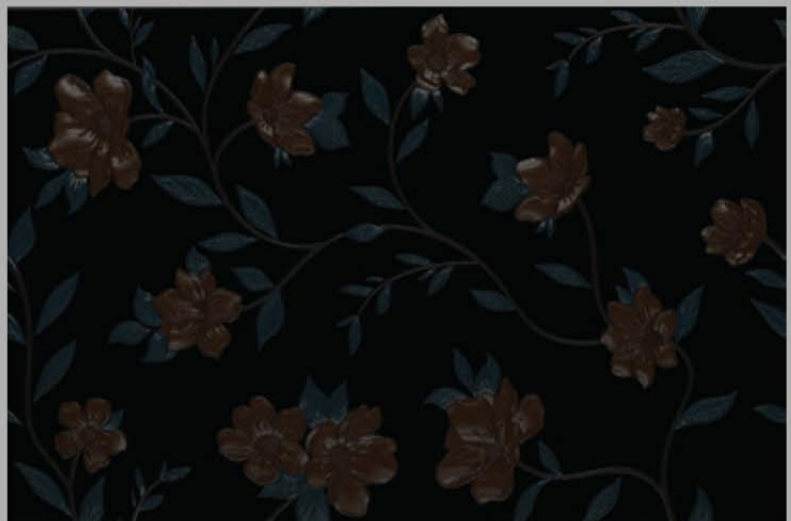

BLACK-9305-HL-1