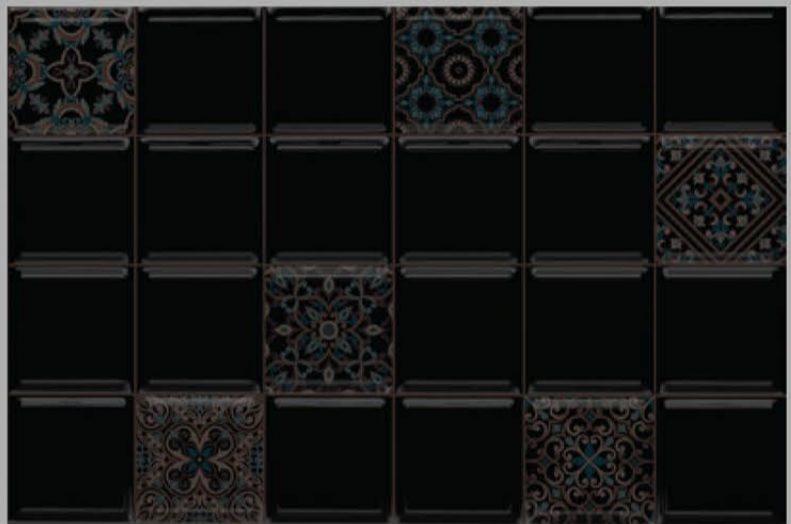

300
x
450
mm

NEONTM
TILE

GLOSSY
FINISH

9302-L

BLACK-9302-HL

BLACK-9302-D

Specification

WHITE FLOOR
(30X30 CM FLOOR)

**WHITE FLOOR
(30X30 CM FLOOR)**

Specification

300x
450mm

NEON[™]
TILE

300
x
450
mm

NEONTM
TILE

GLOSSY
FINISH

9303-L

BLACK-9303-D

9303-L

Specification

WHITE FLOOR
(30X30 CM FLOOR)

300x
450mm

NEONTM
TILE

300
x
450
mm

NEONTM
TILE