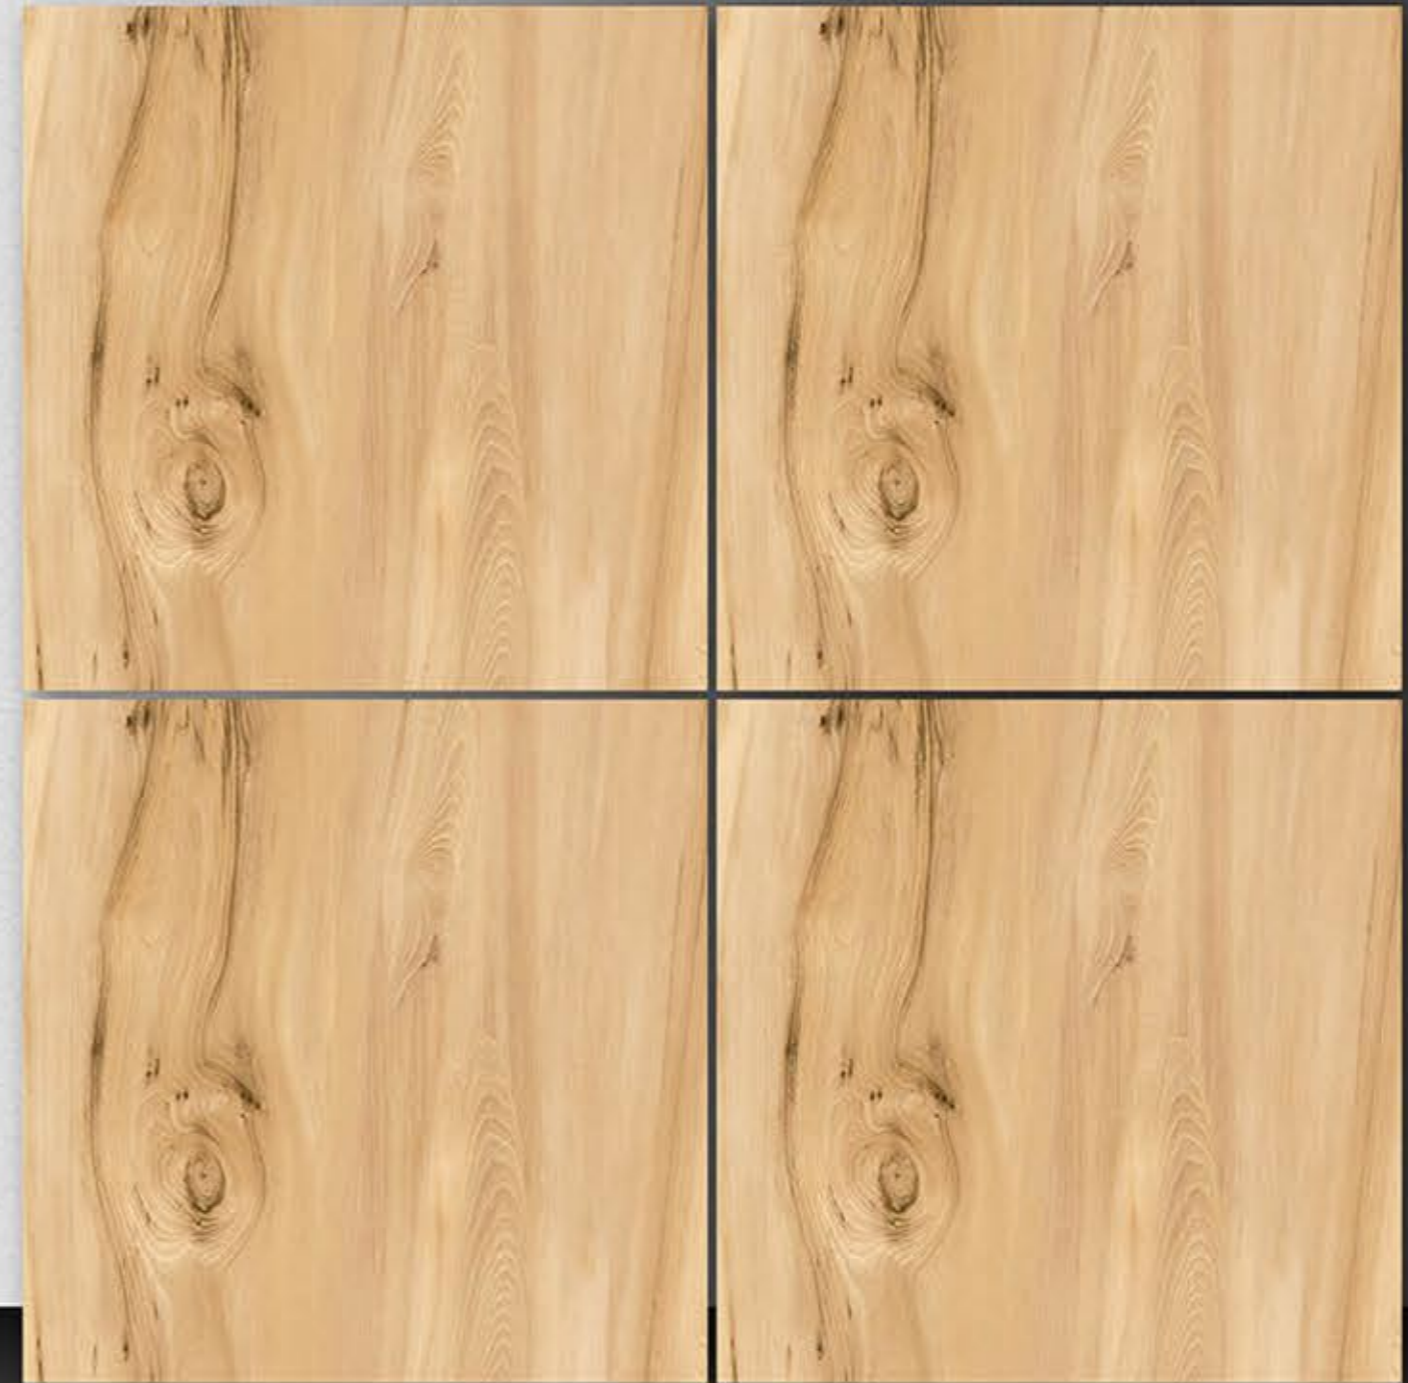

Series
Sugar