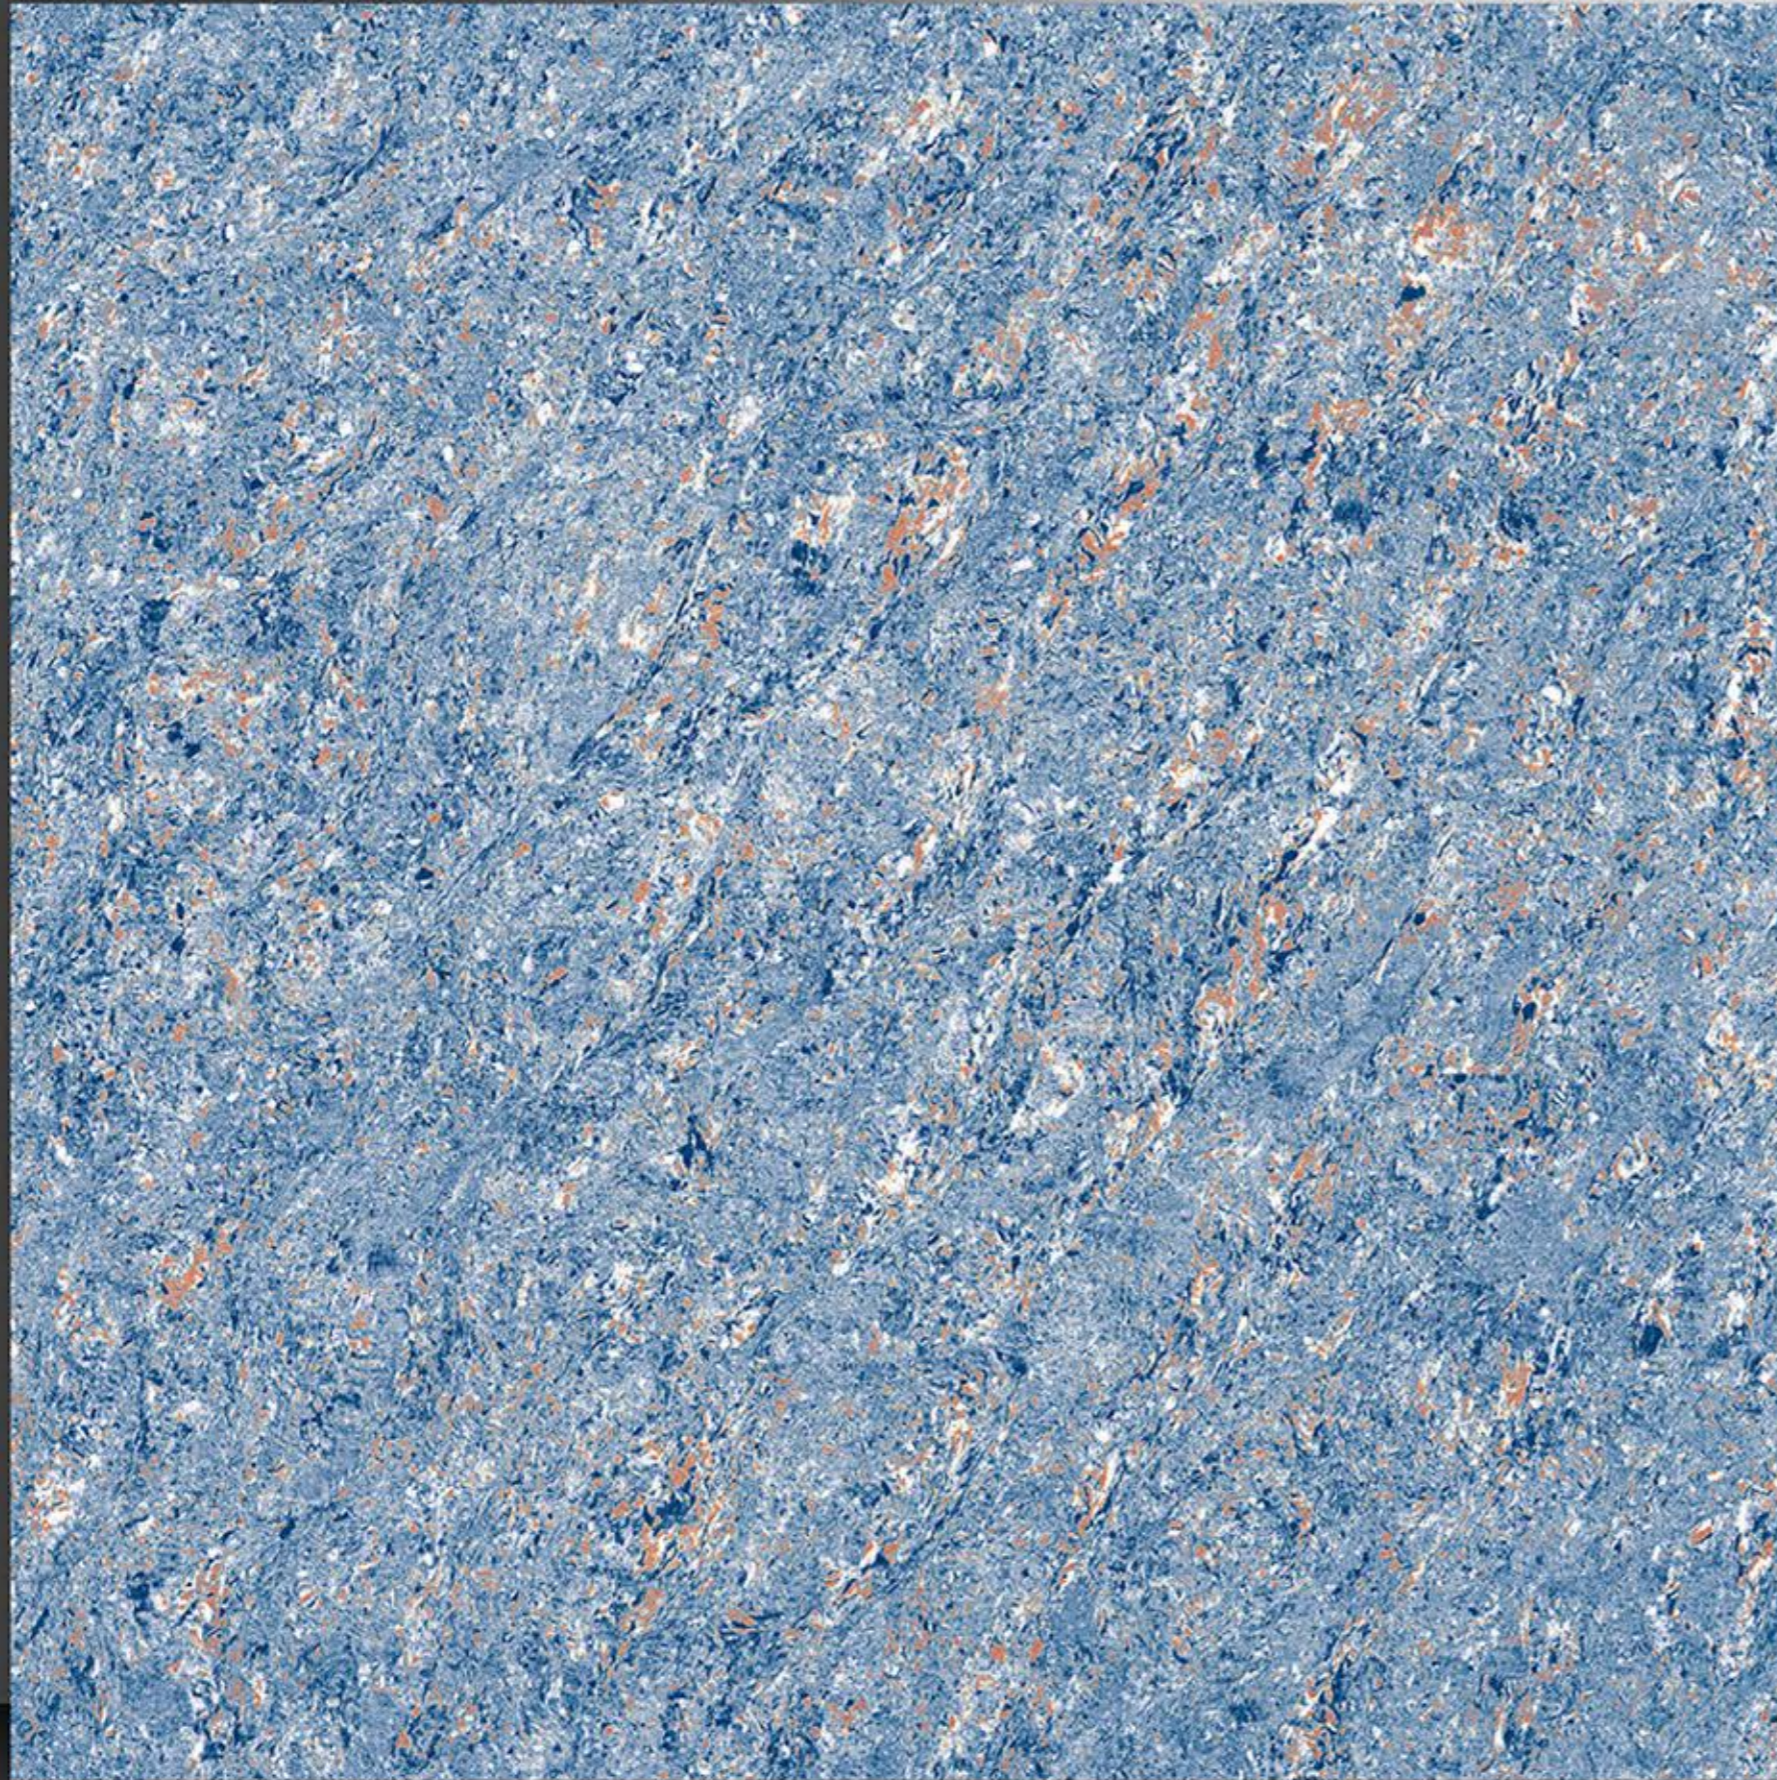

PORCELAIN TILES
600X600MM

S-7004

NEONTM
TILE

Series
Sugar

PORCELAIN TILES
600X600MM

S-7006

NEONTM
TILE

Series
Sugar