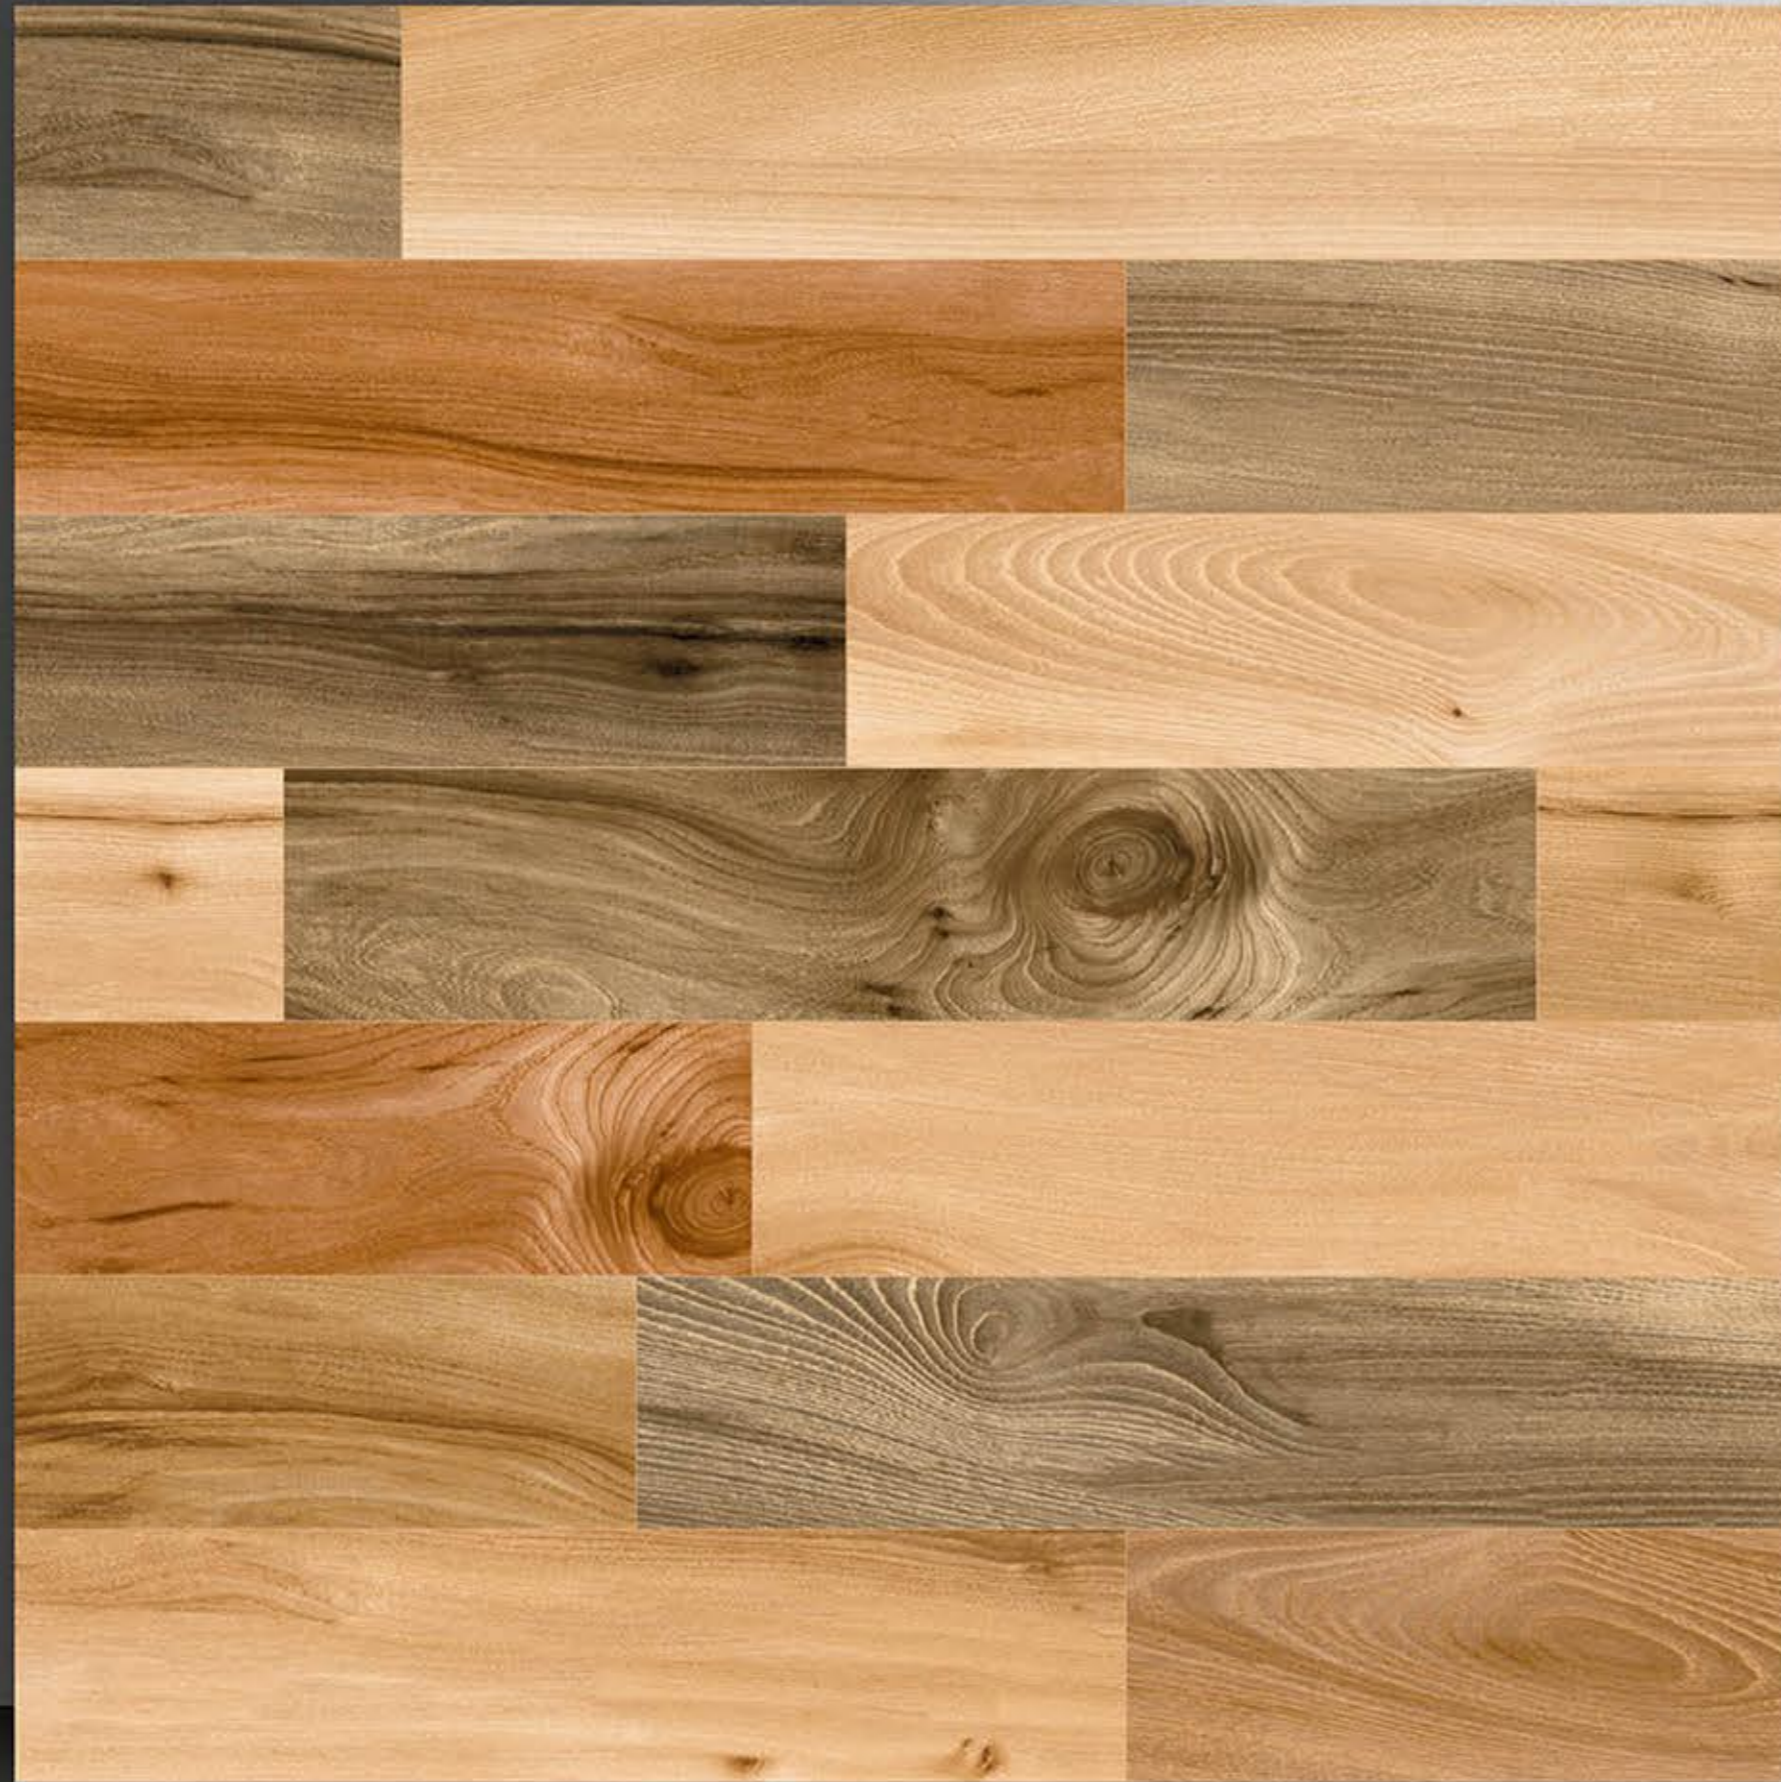

PORCELAIN TILES
600X600MM

S-4020