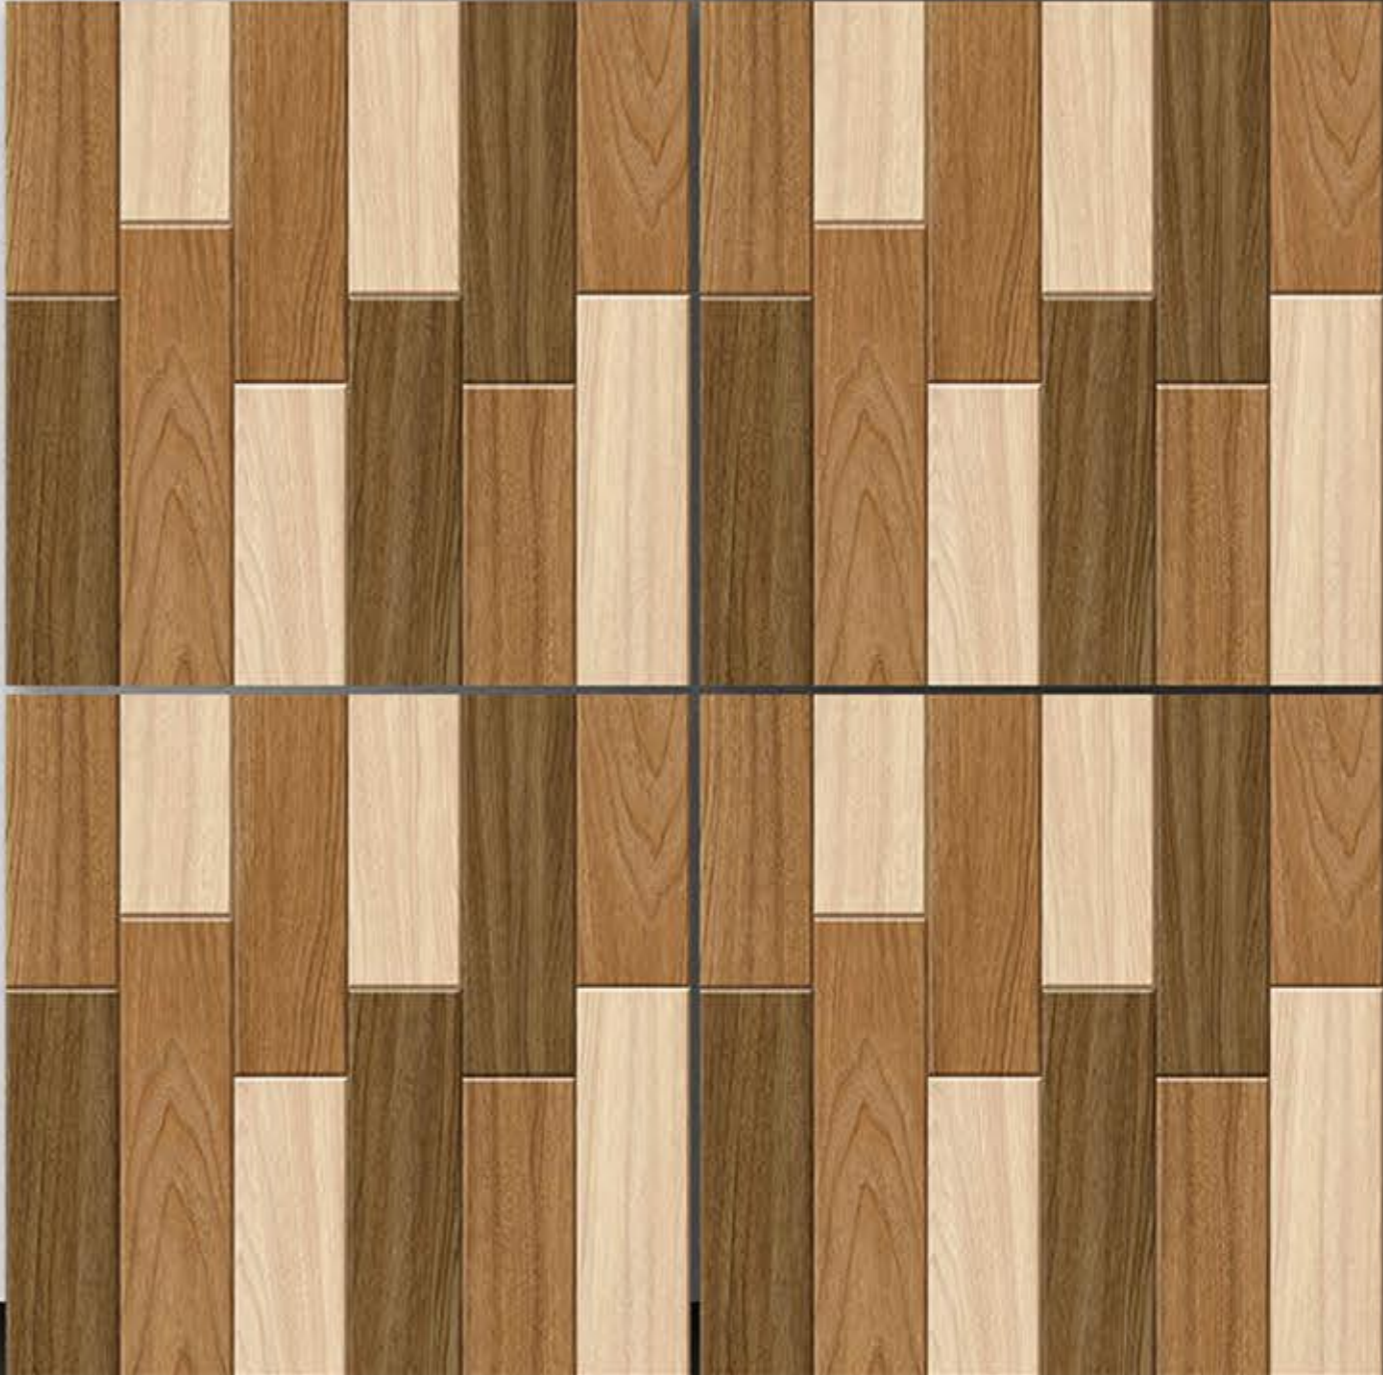

PORCELAIN TILES
600X600MM

S-4020

NEONTM
TILE

Series
Sugar

**PORCELAIN TILES
600X600MM**

S-4025

NEONTM
TILE

 **Series
Sugar**