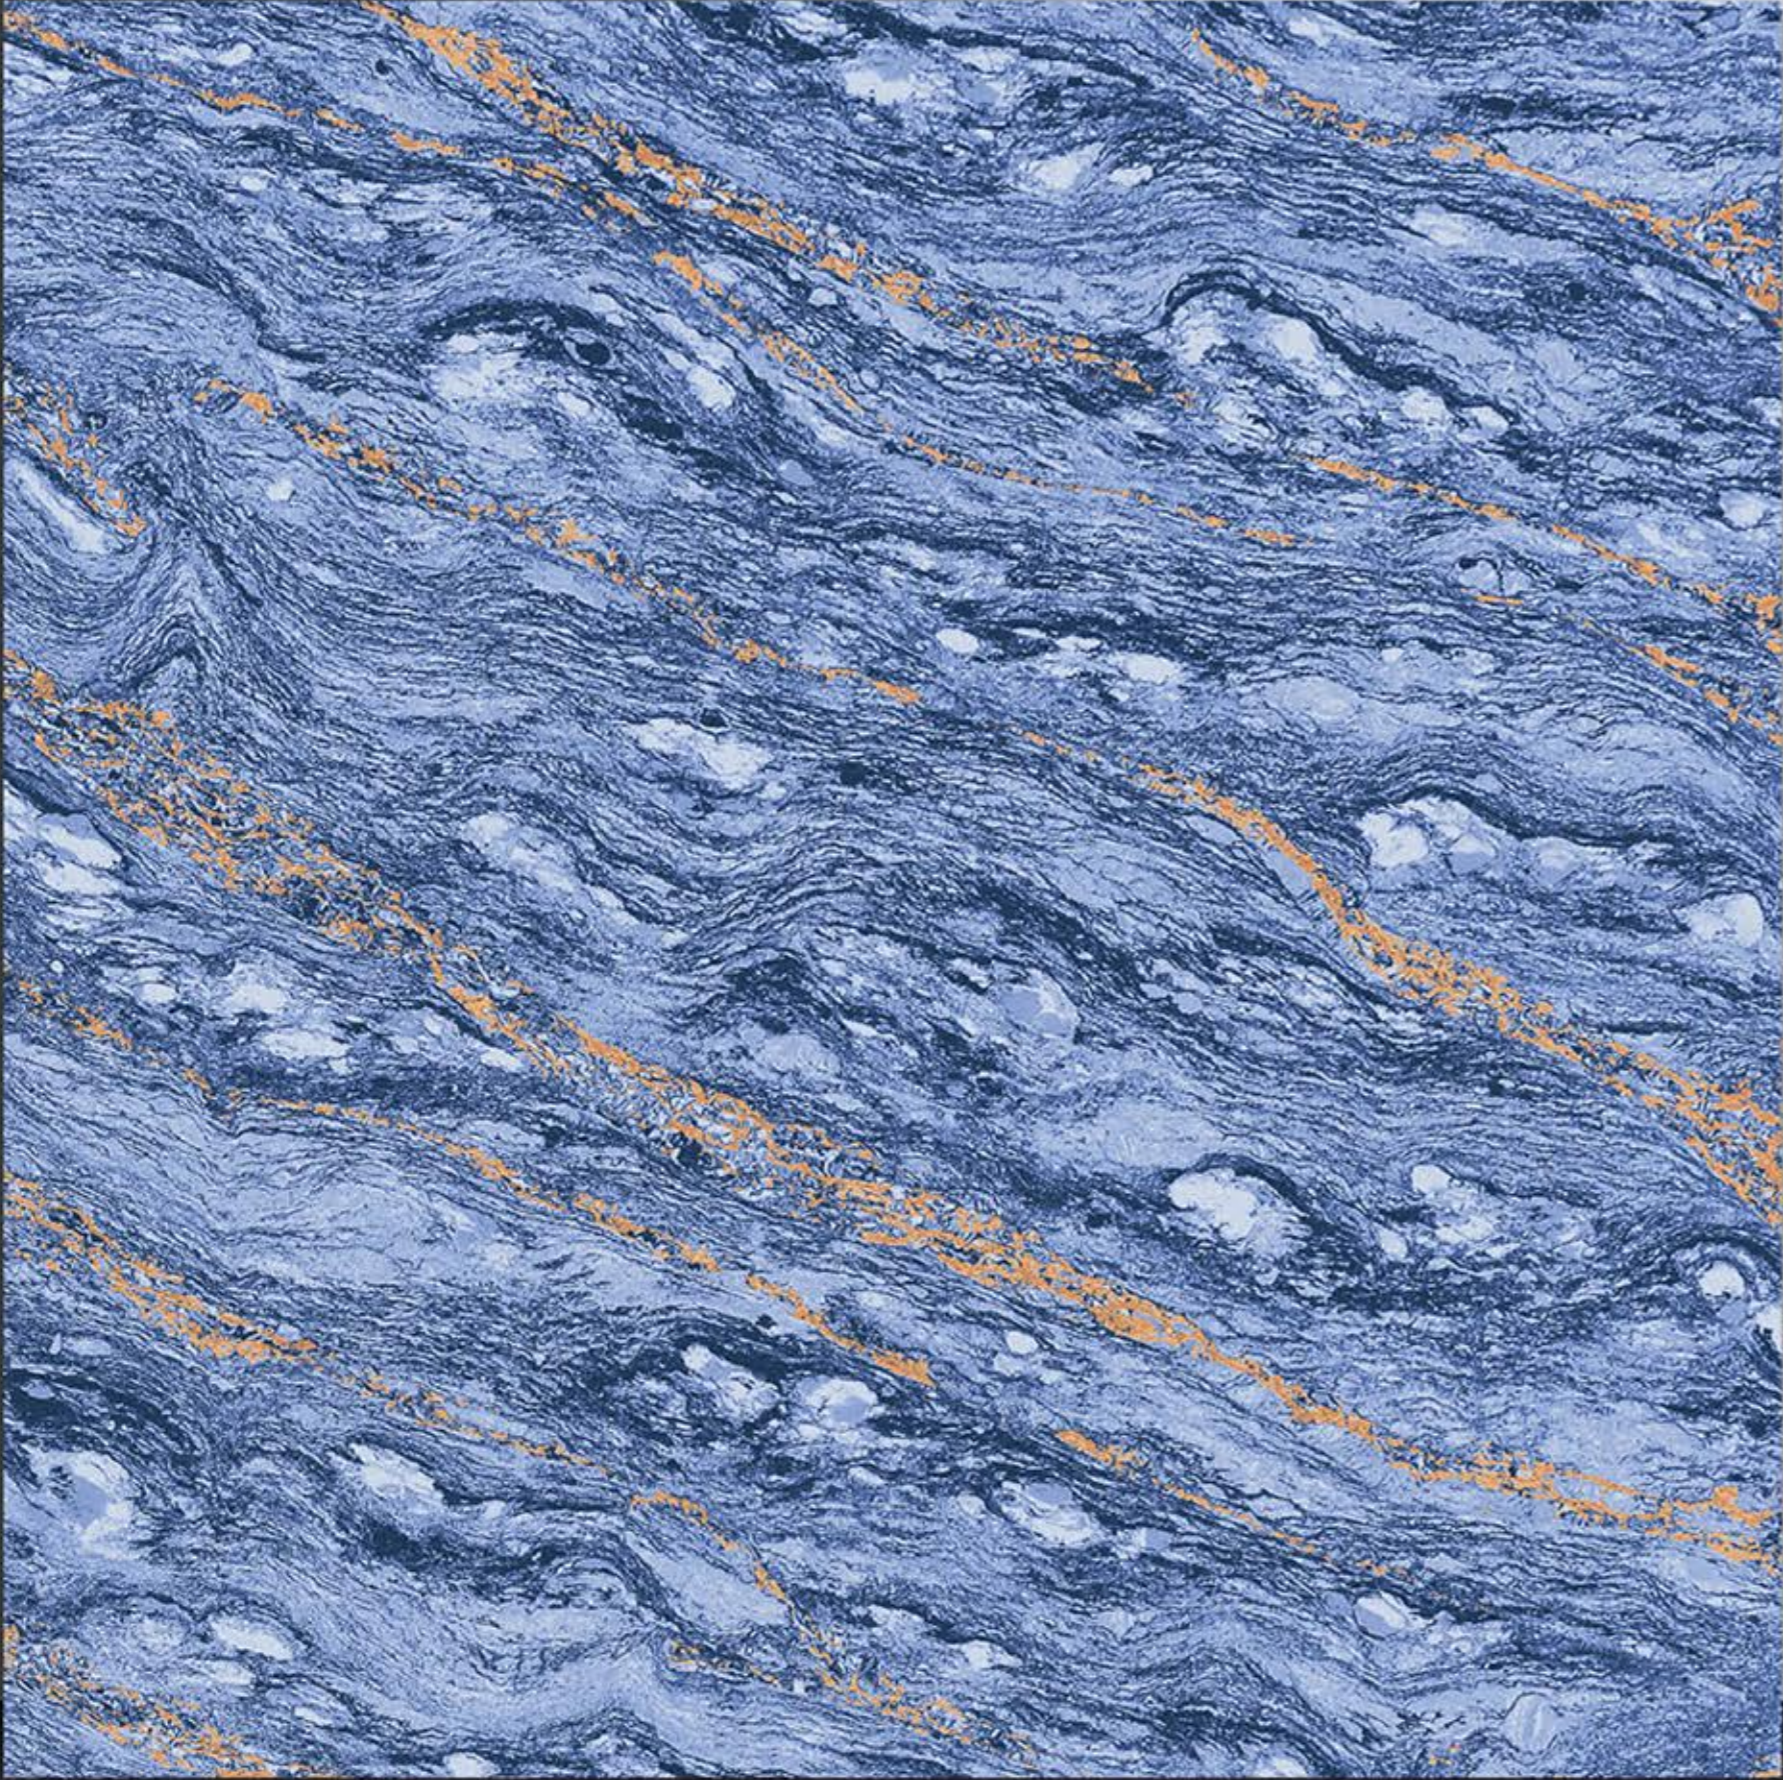

PORCELAIN TILES
600X600MM

S-7013

NEON^{TM}
TILE