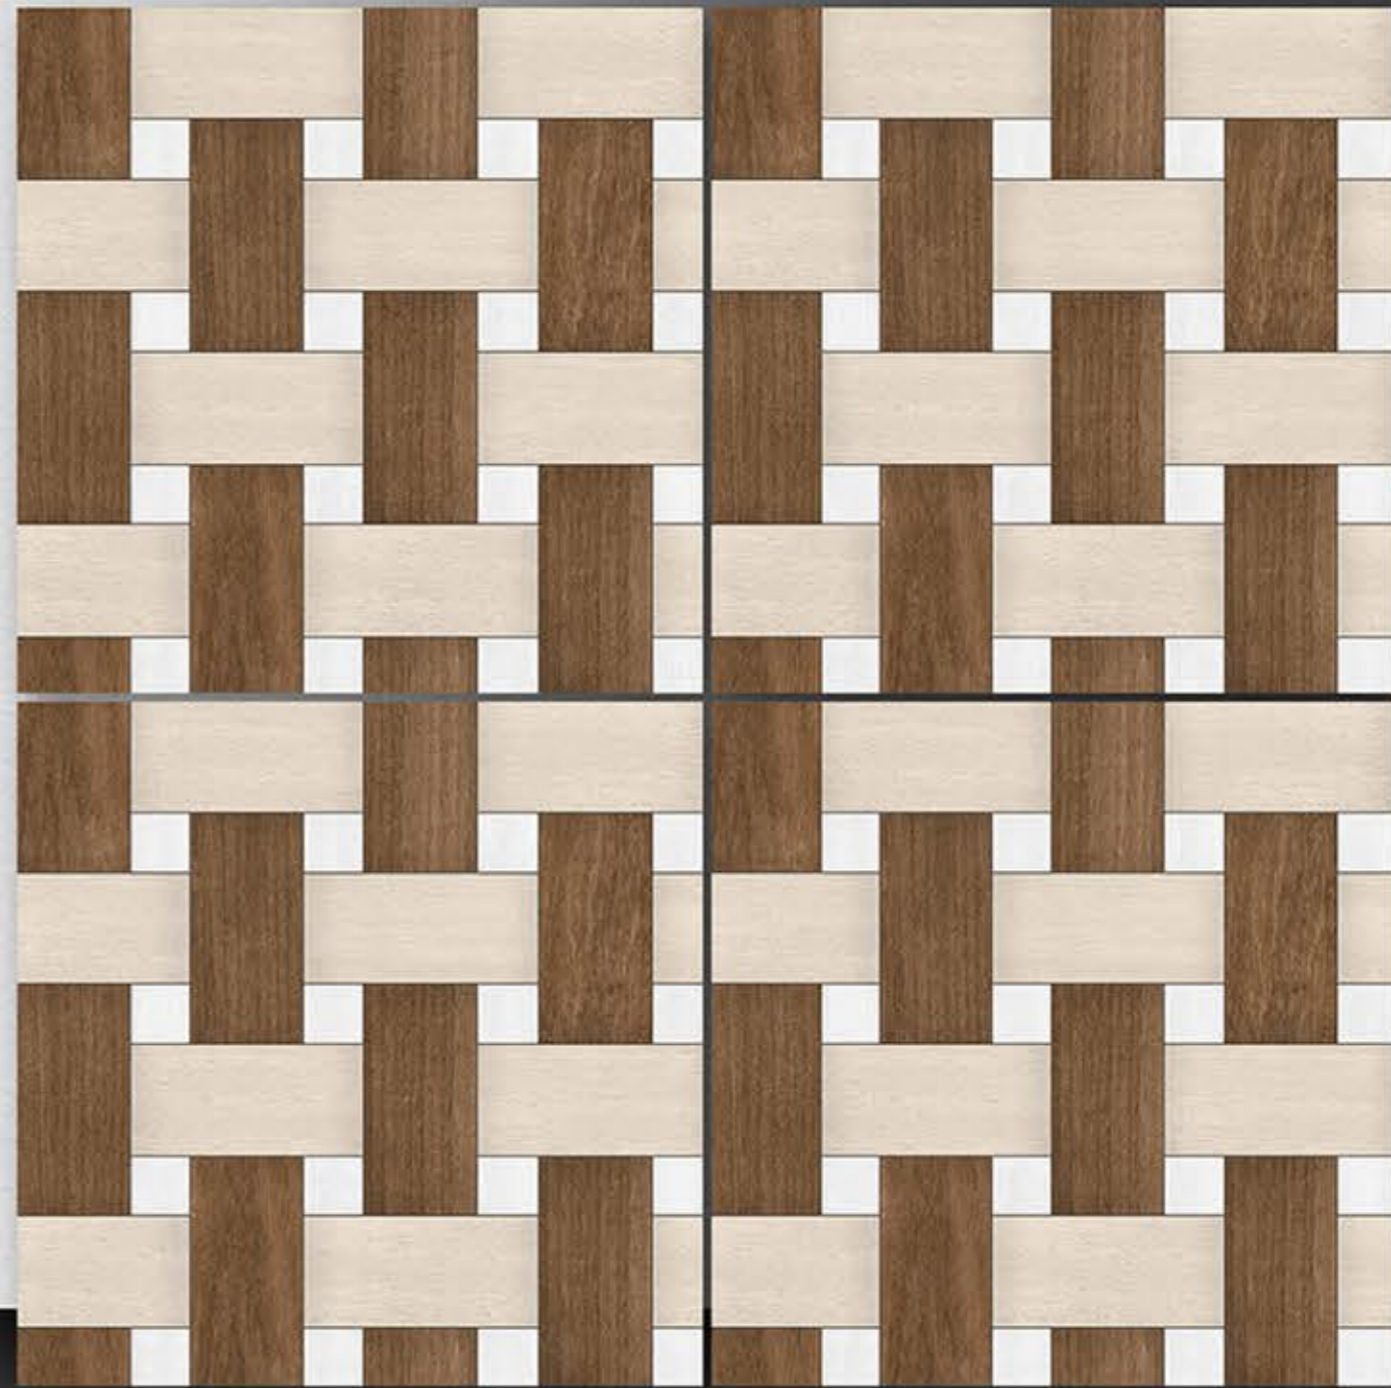

NEON^{TM}
TILE

Series
Sugar