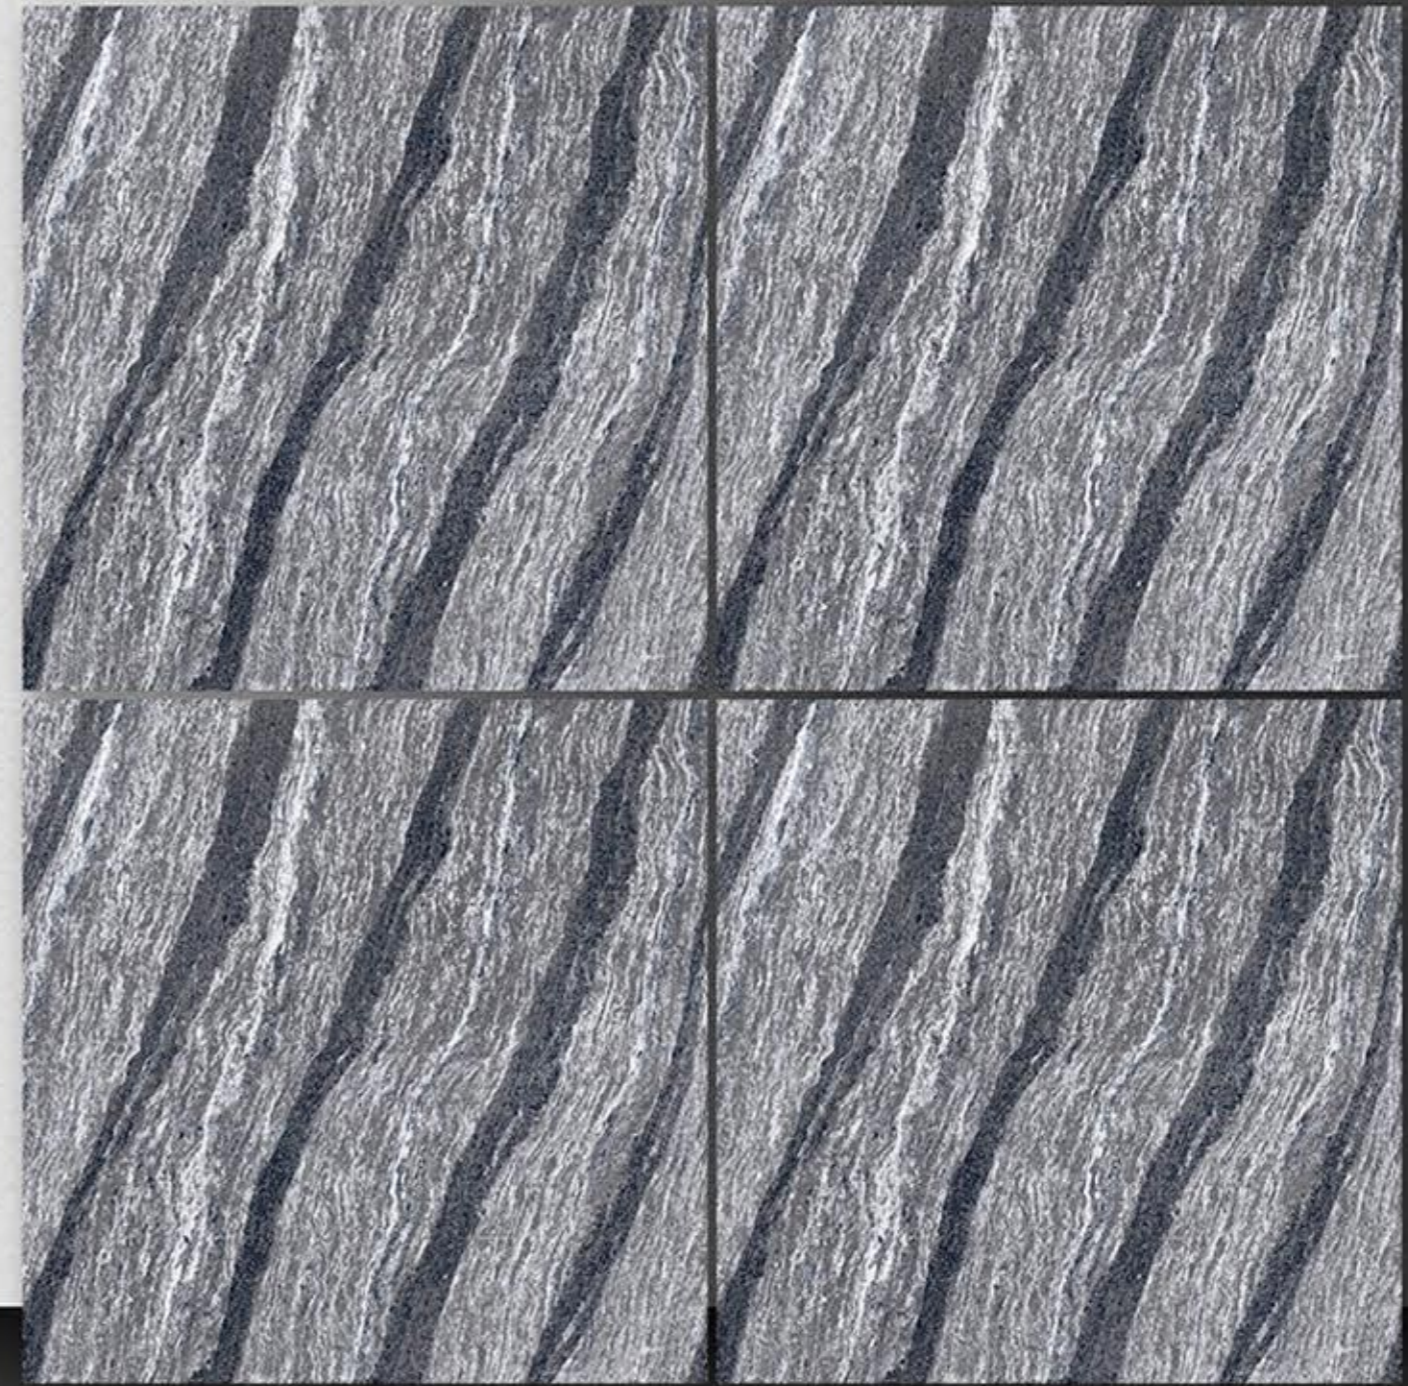

Series
Sugar