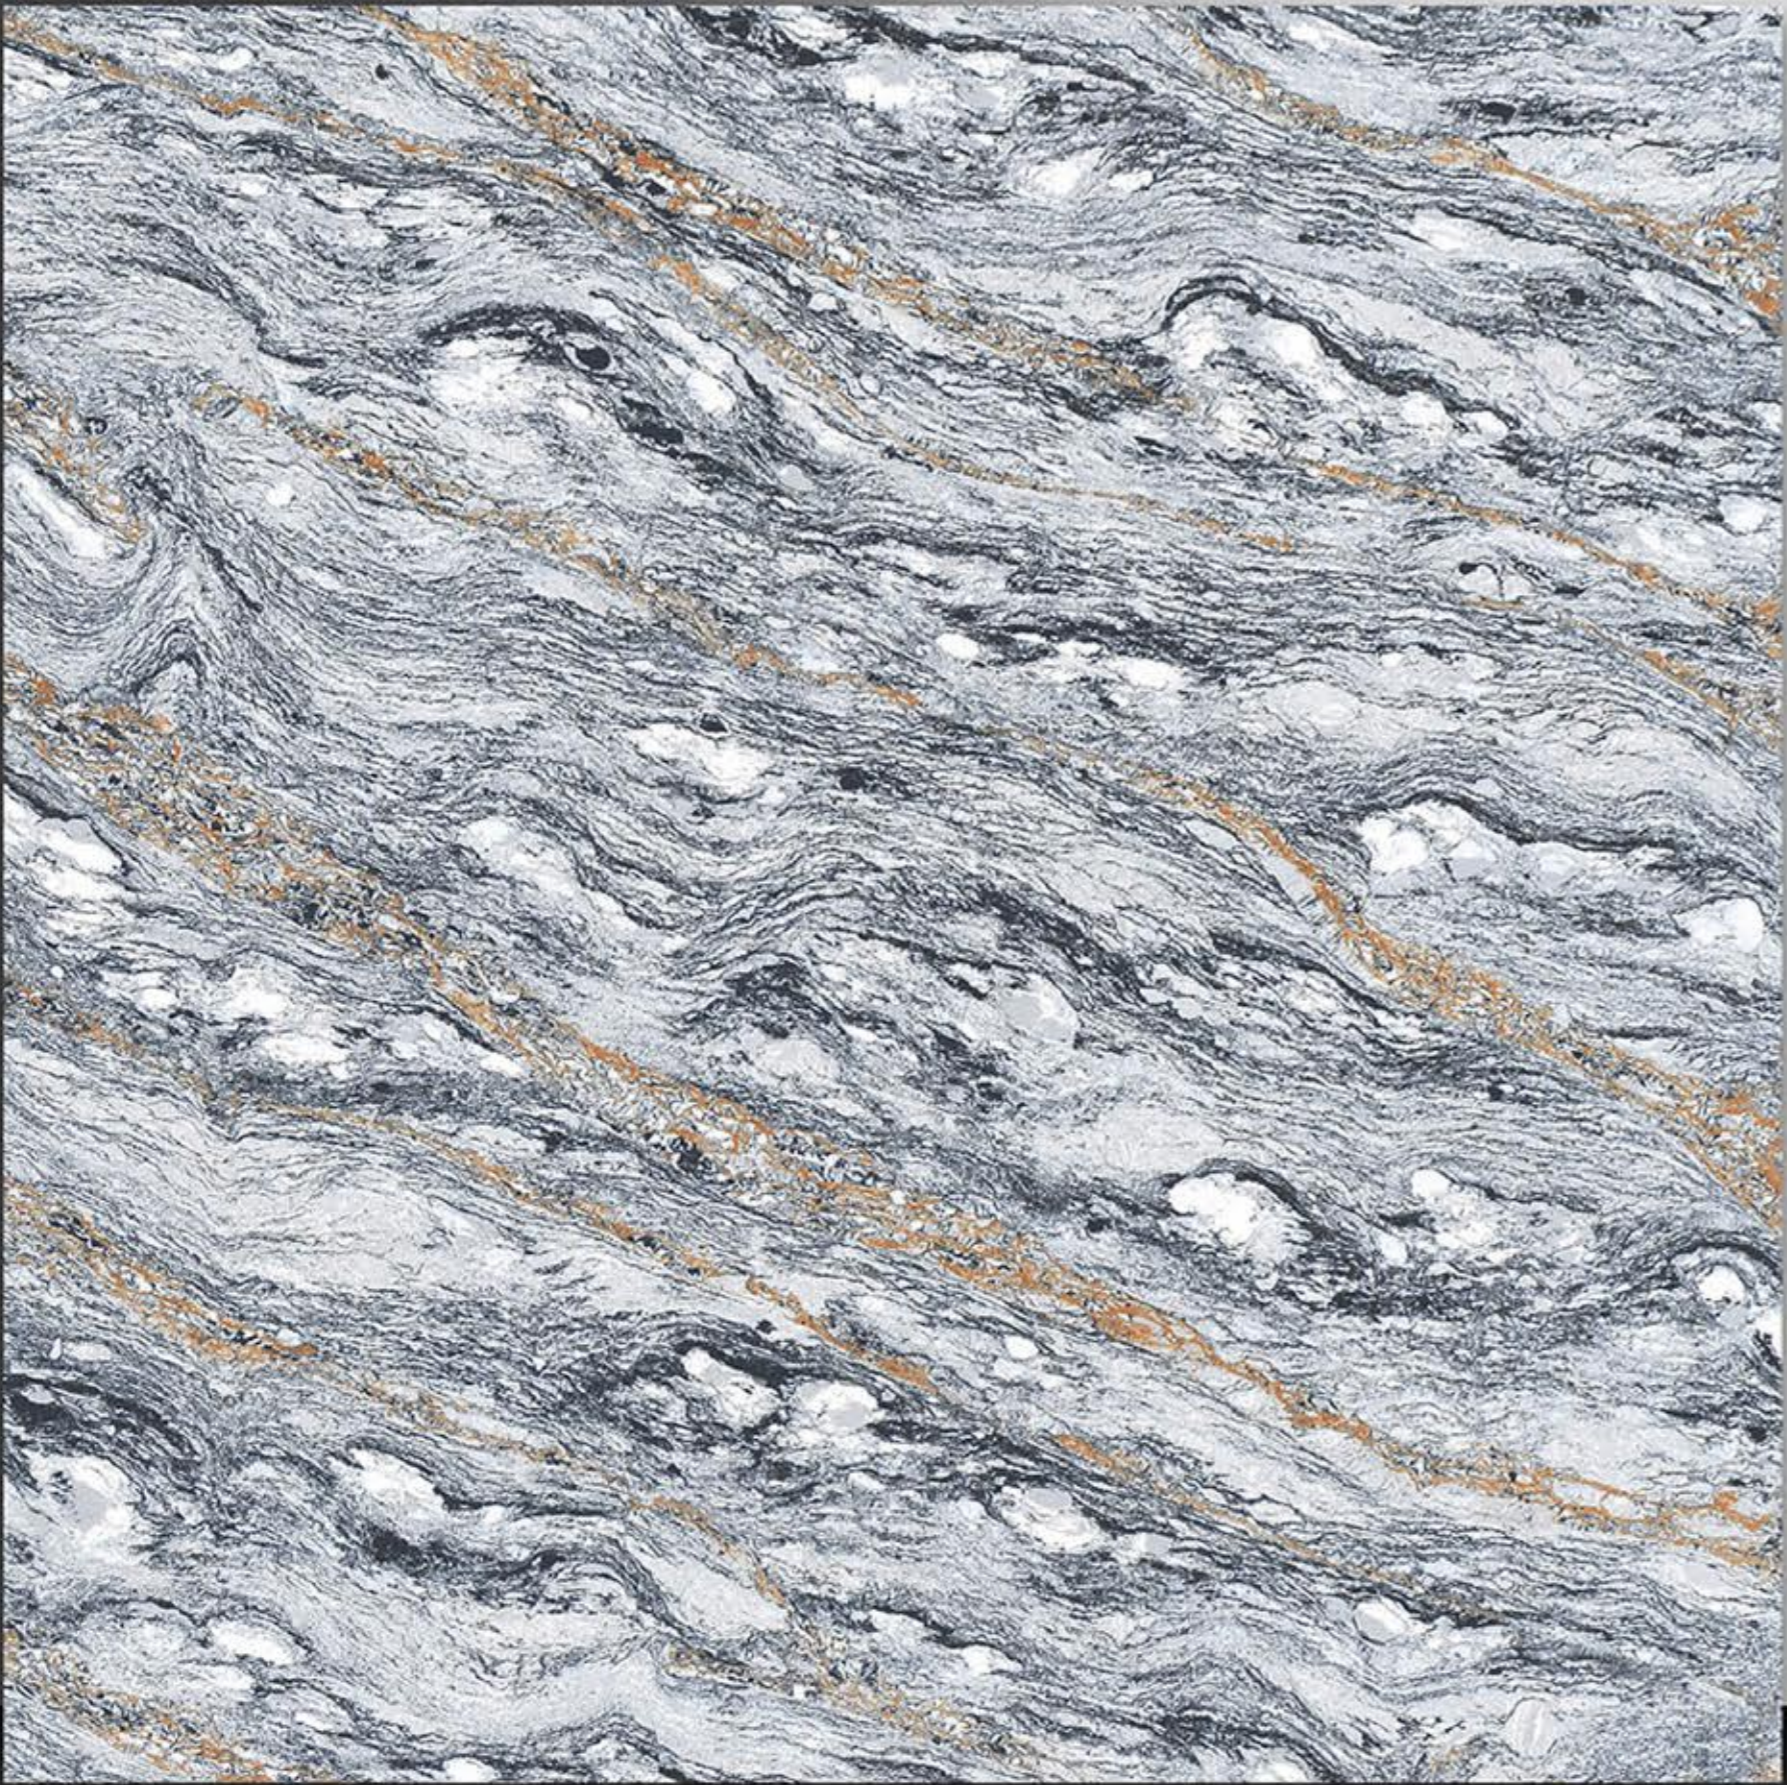

PORCELAIN TILES
600X600MM

S-7013

NEONTM
TILE

Series
Sugar

PORCELAIN TILES
600X600MM

S-7014

NEONTM
TILE

Series
Sugar