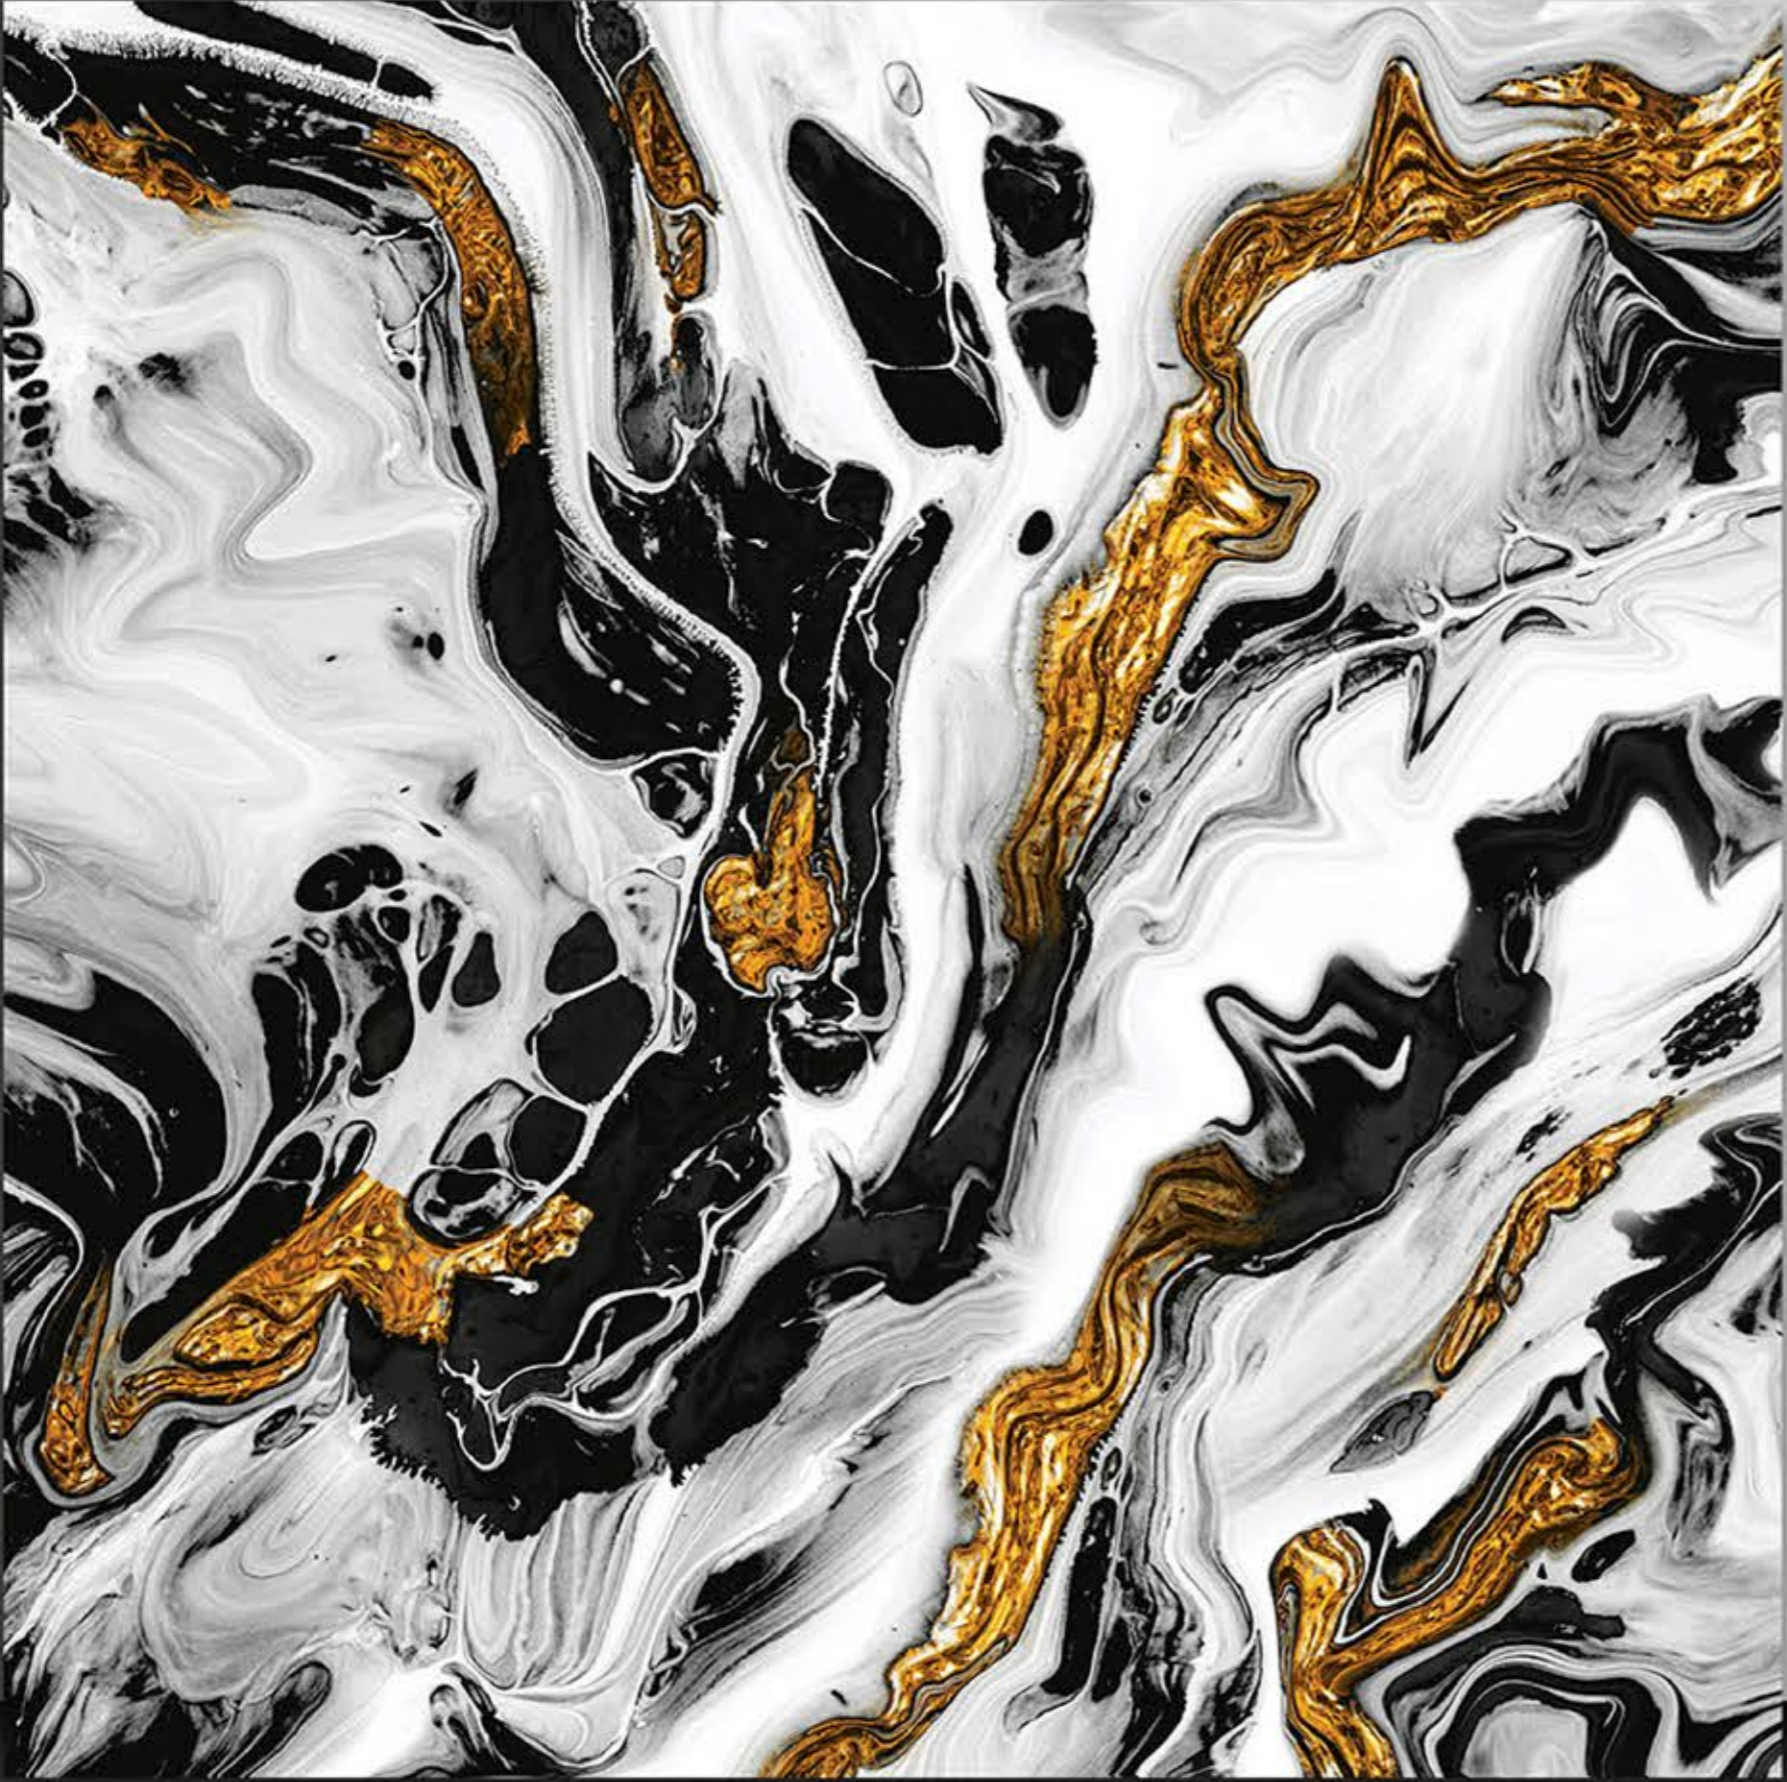

PORCELAIN TILES
600X600MM

S-11007

NEON^{TM}
TILE