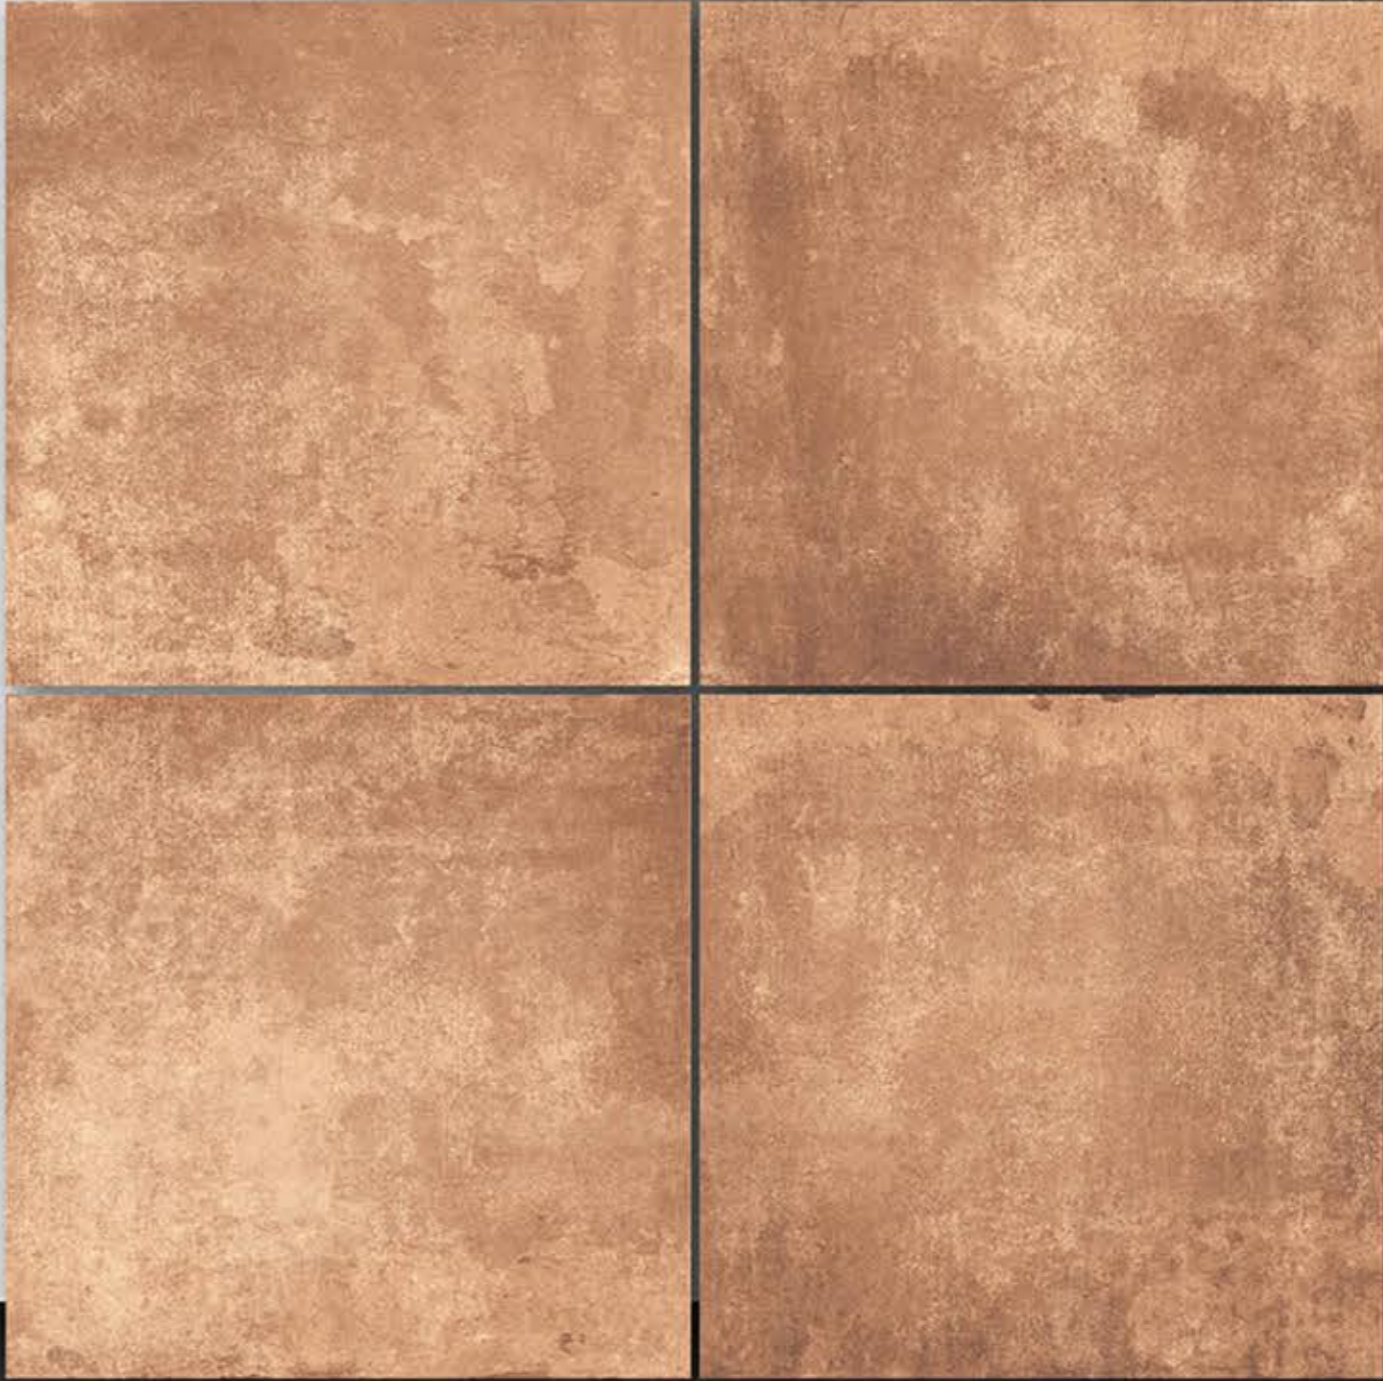

Series
Sugar