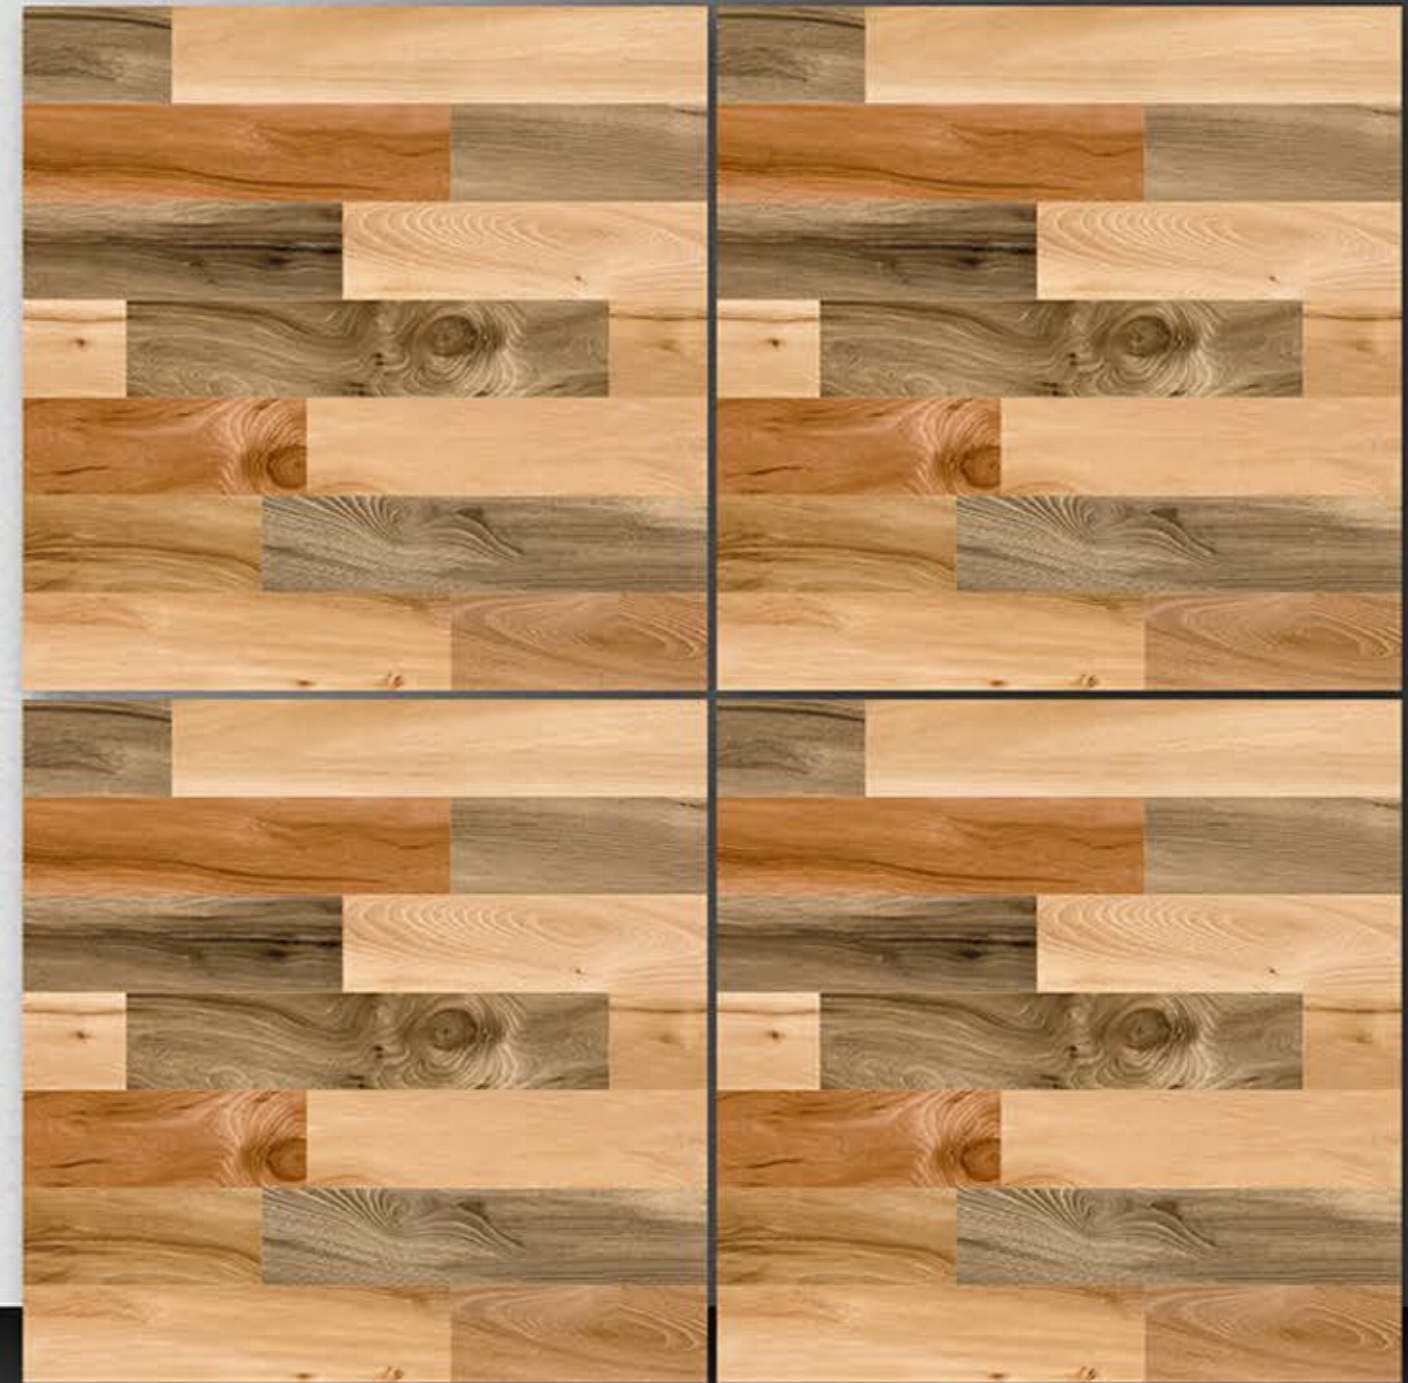

NEON^{TM}
TILE

Series
Sugar