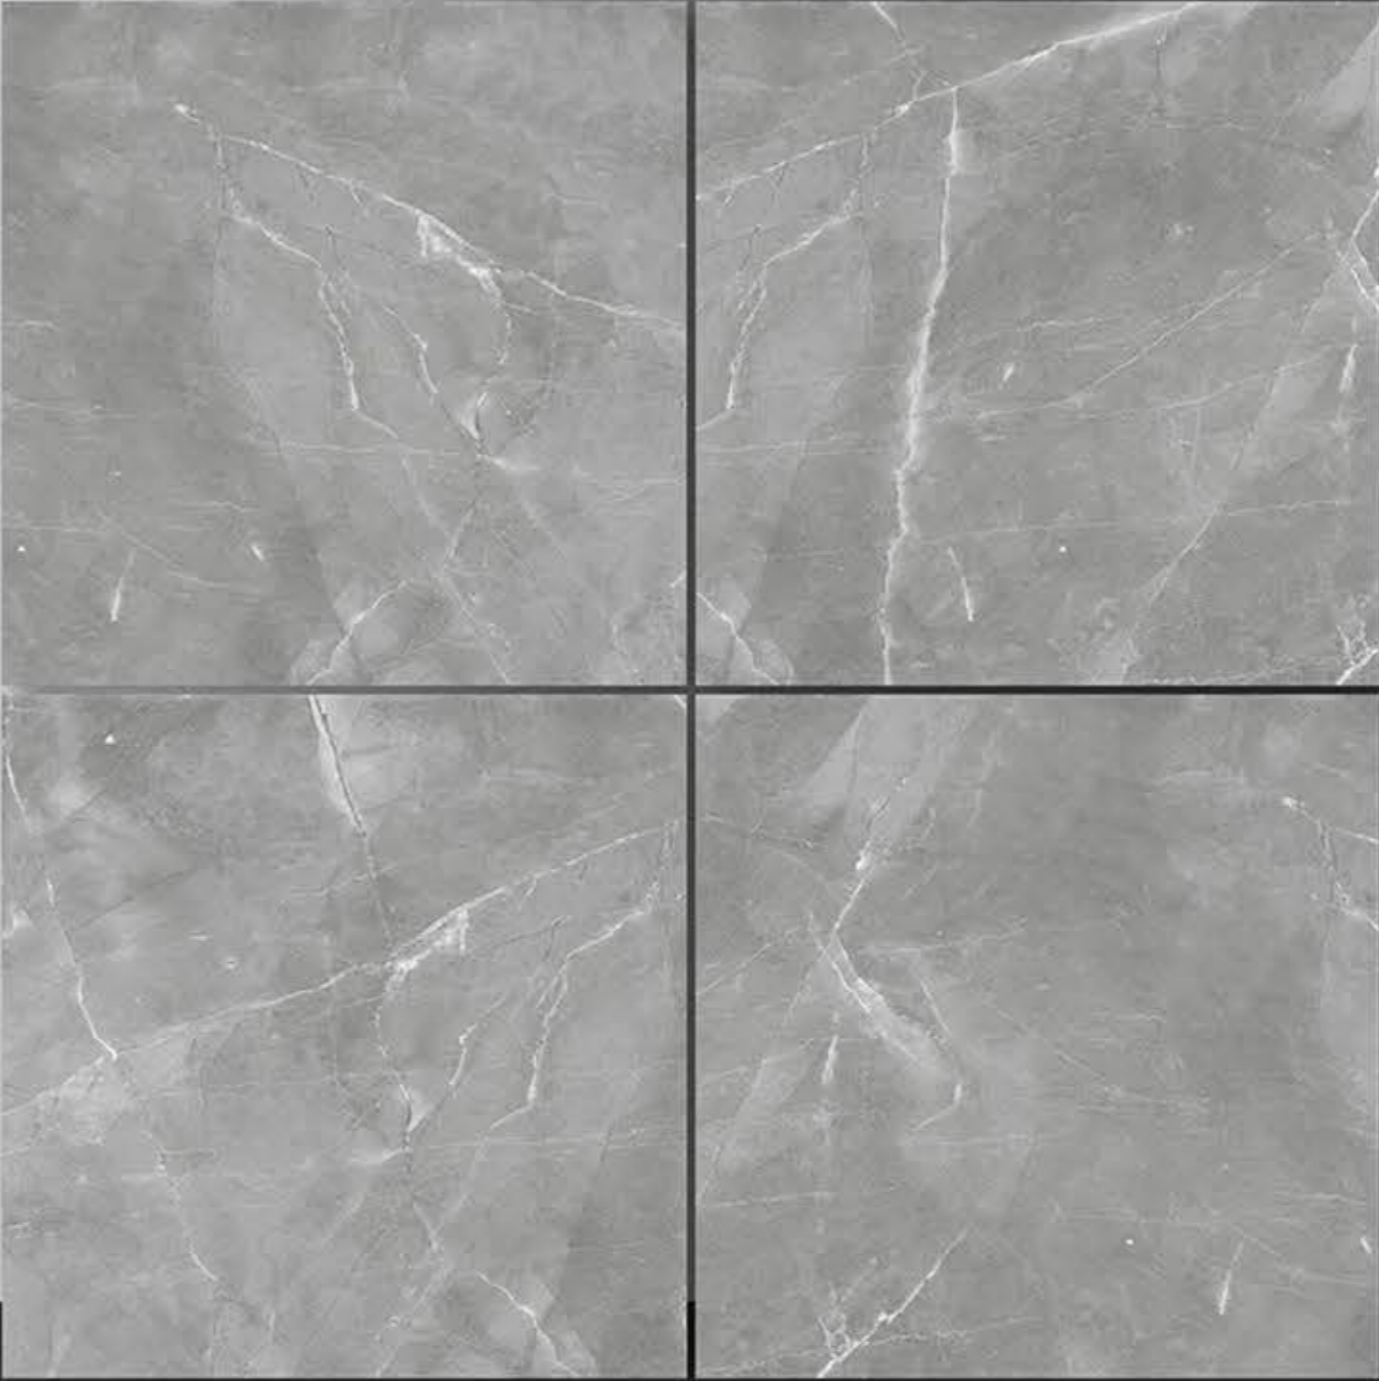

Series
Sugar