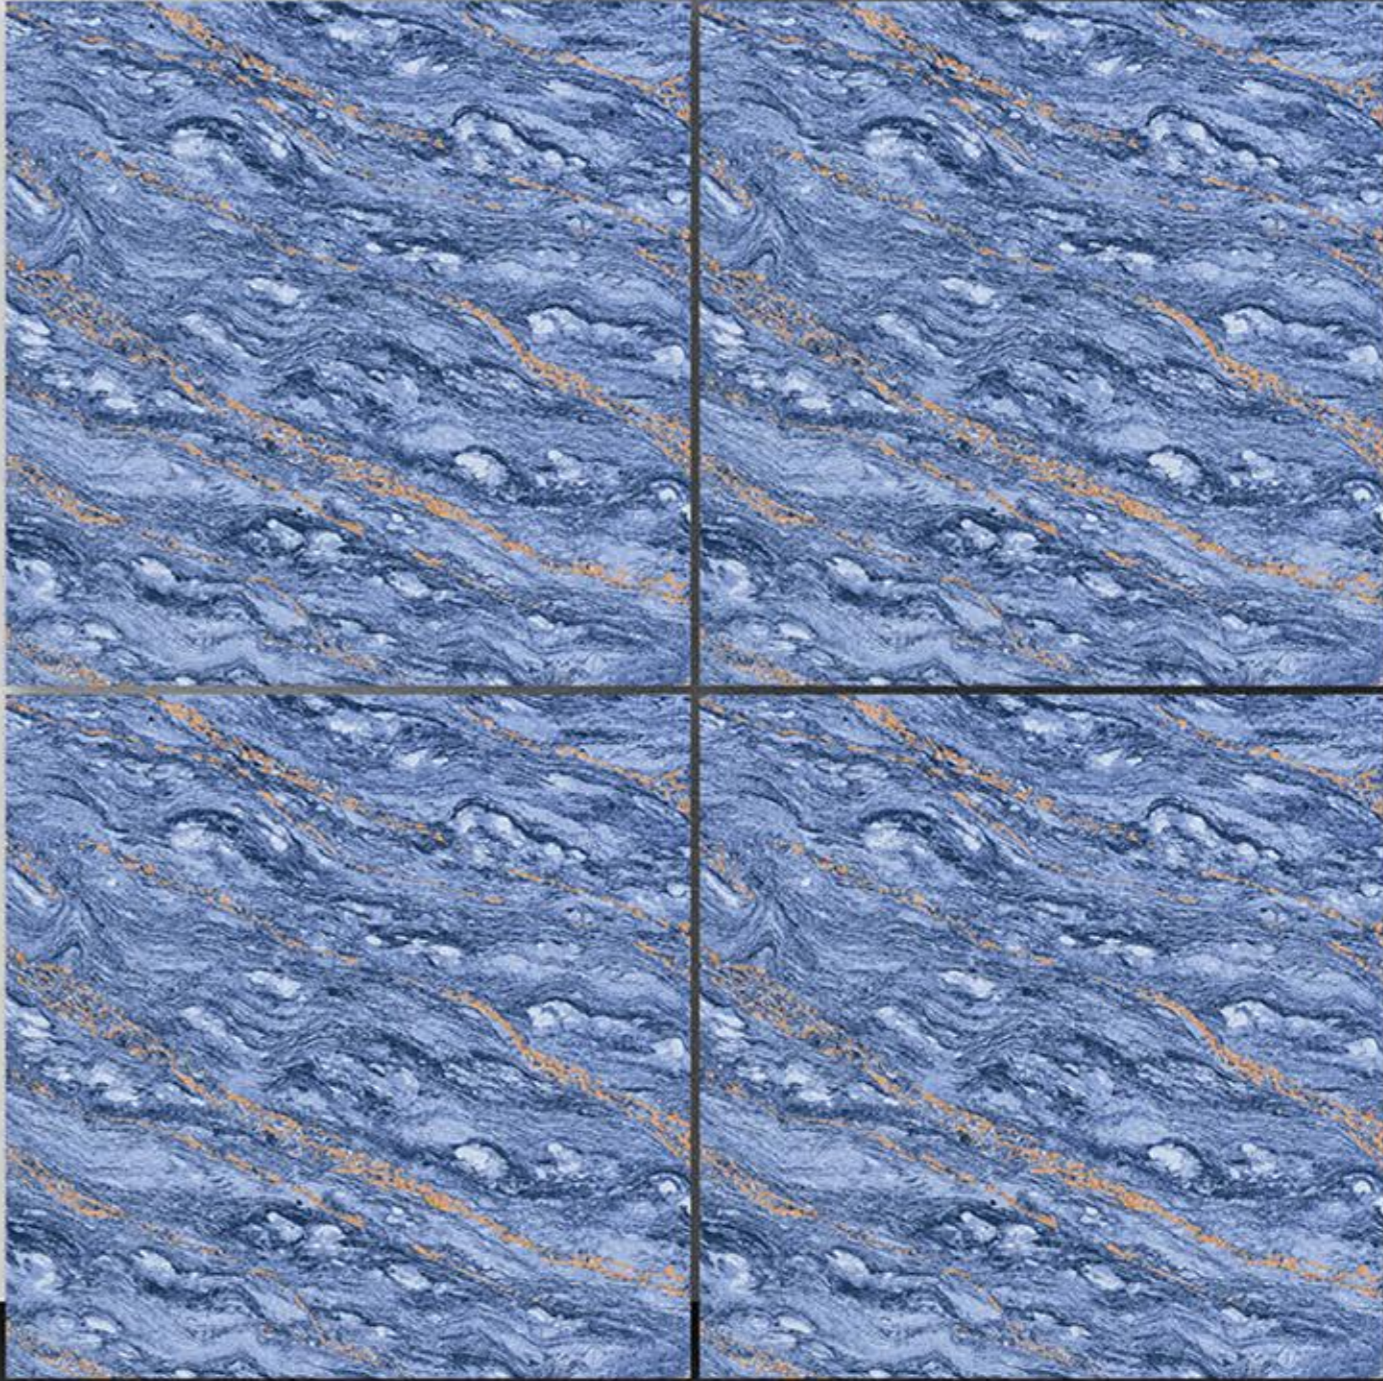

Series
Sugar