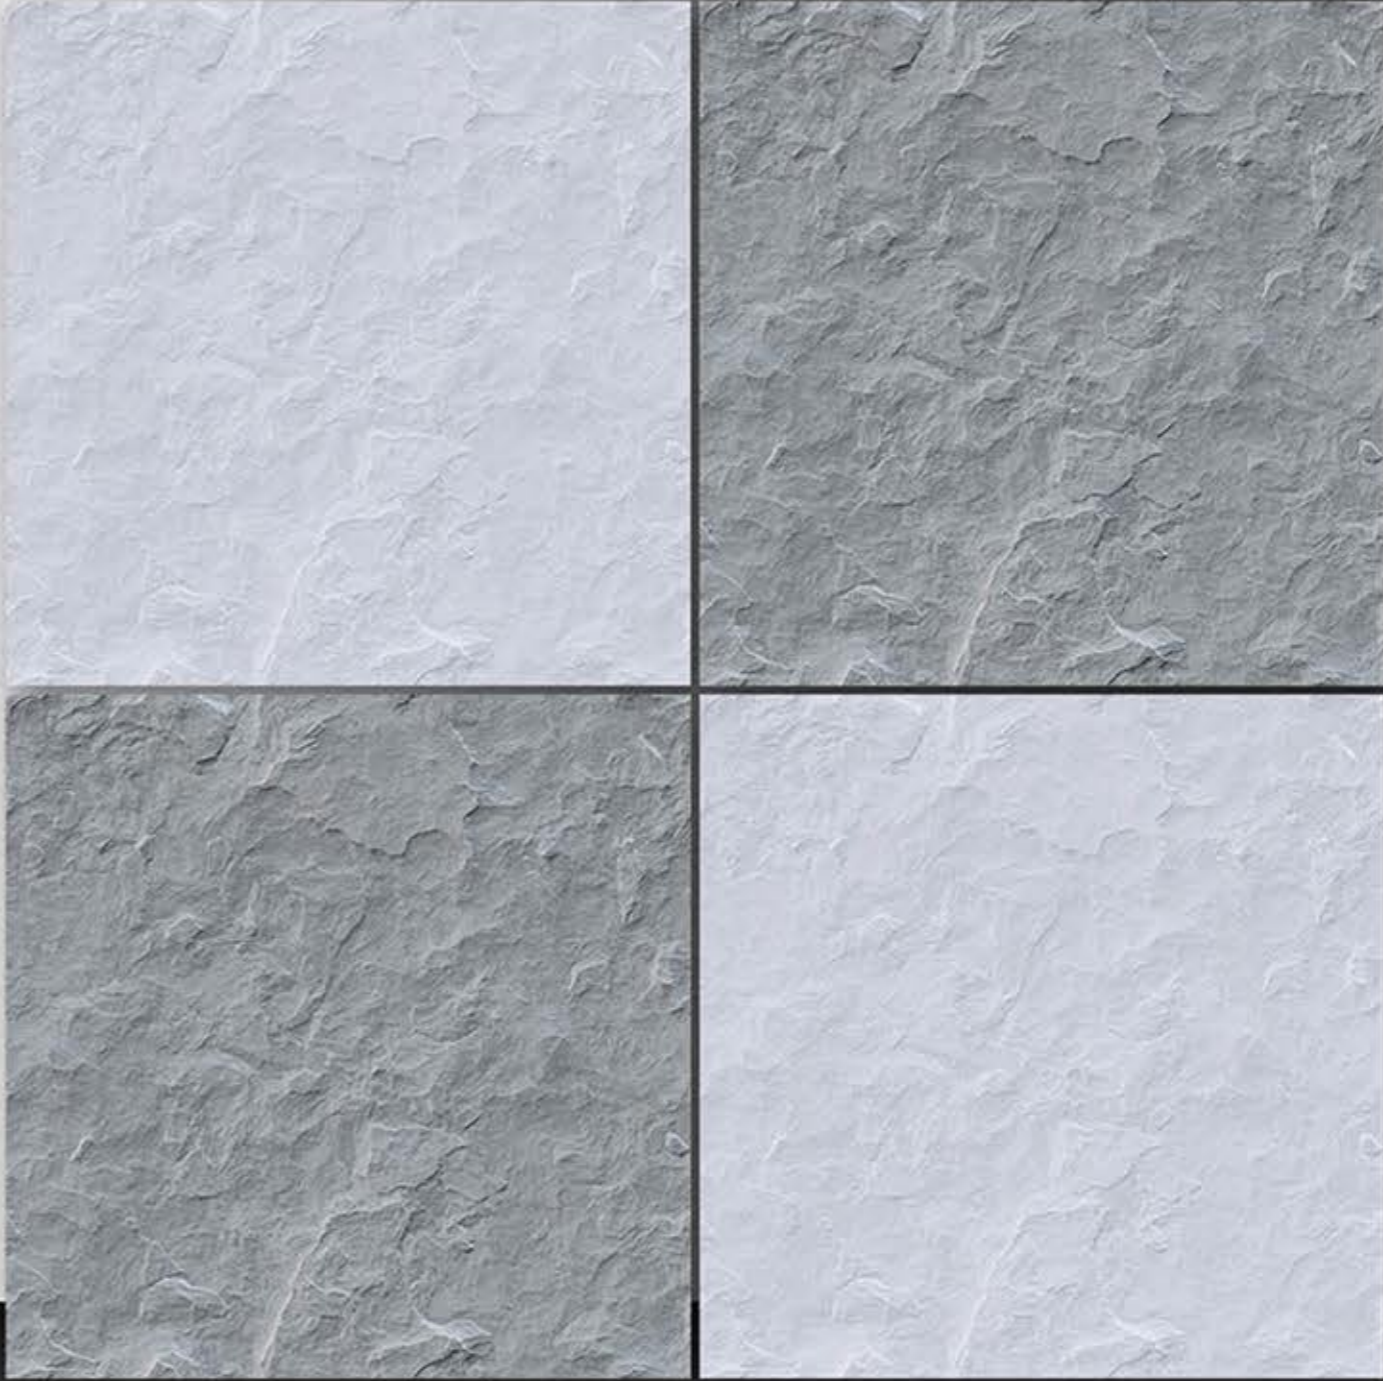

Series
Sugar

Dark