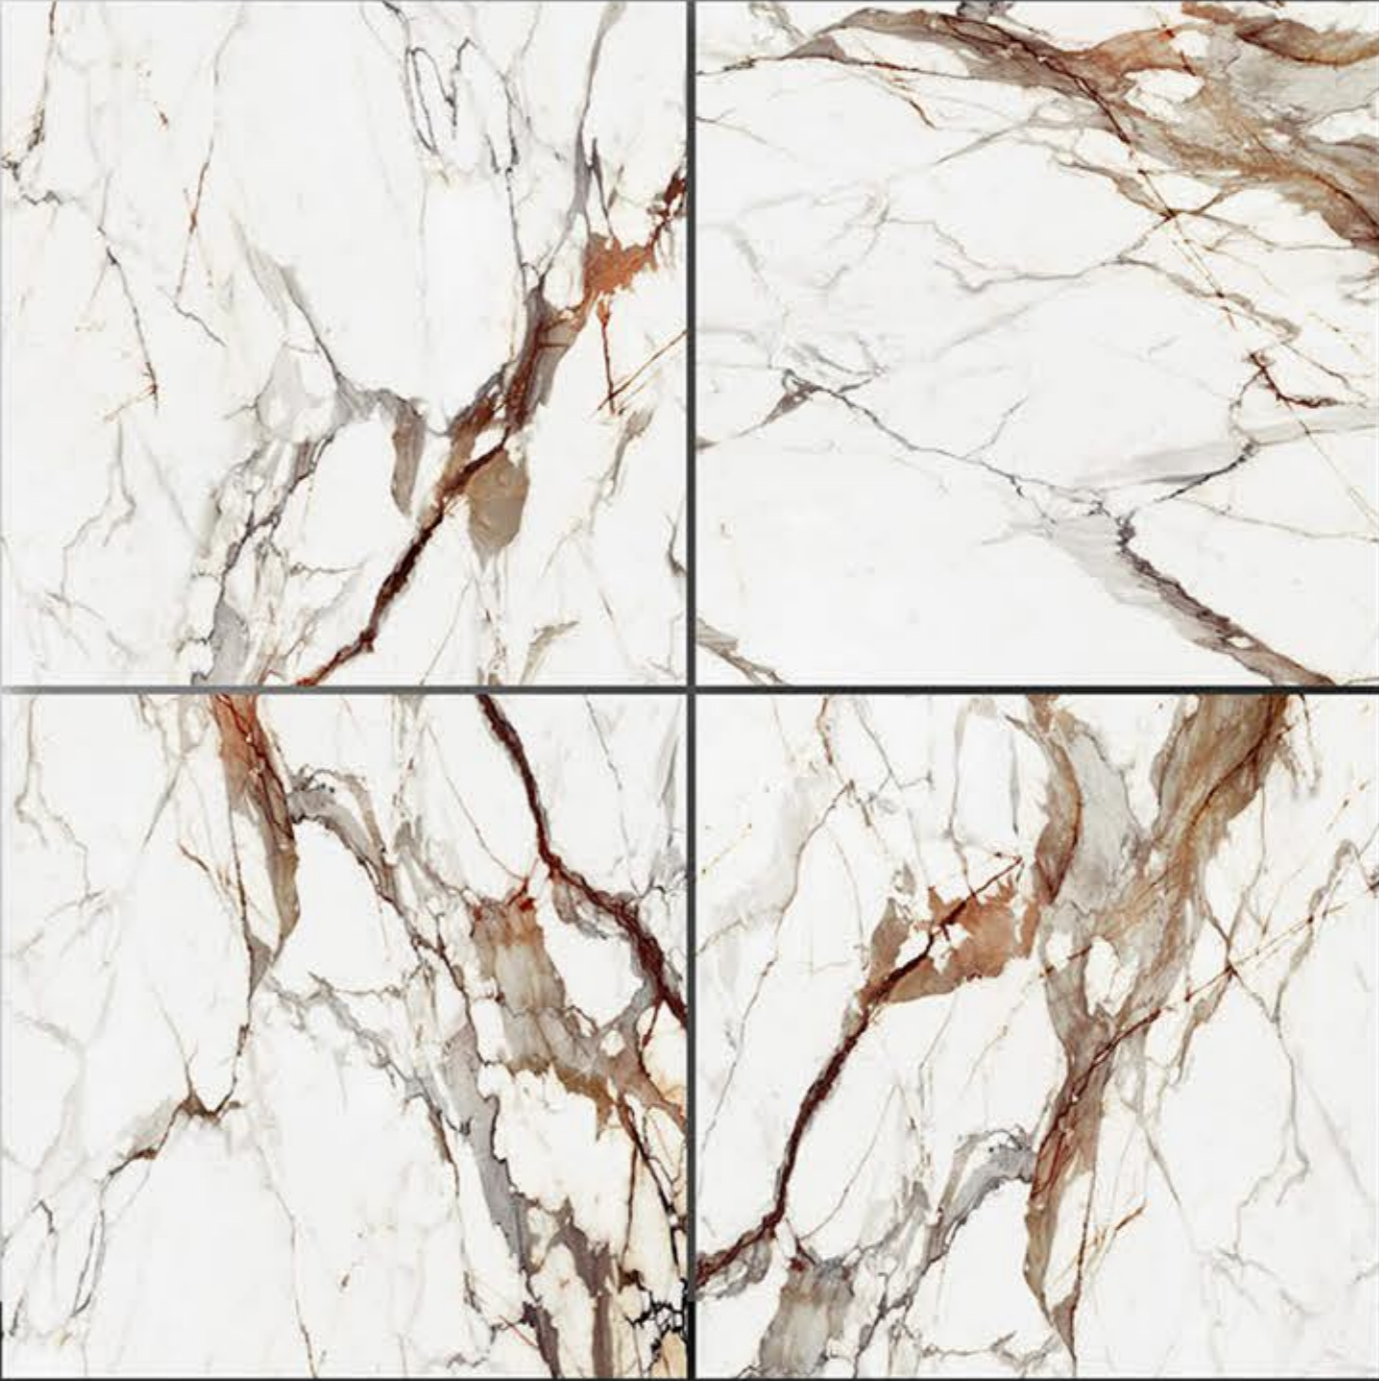

PORCELAIN TILES
600X600MM

S-3033

NEONTM
TILE

Series
Sugar

PORCELAIN TILES
600X600MM

S-3040

NEONTM
TILE

Series
Sugar