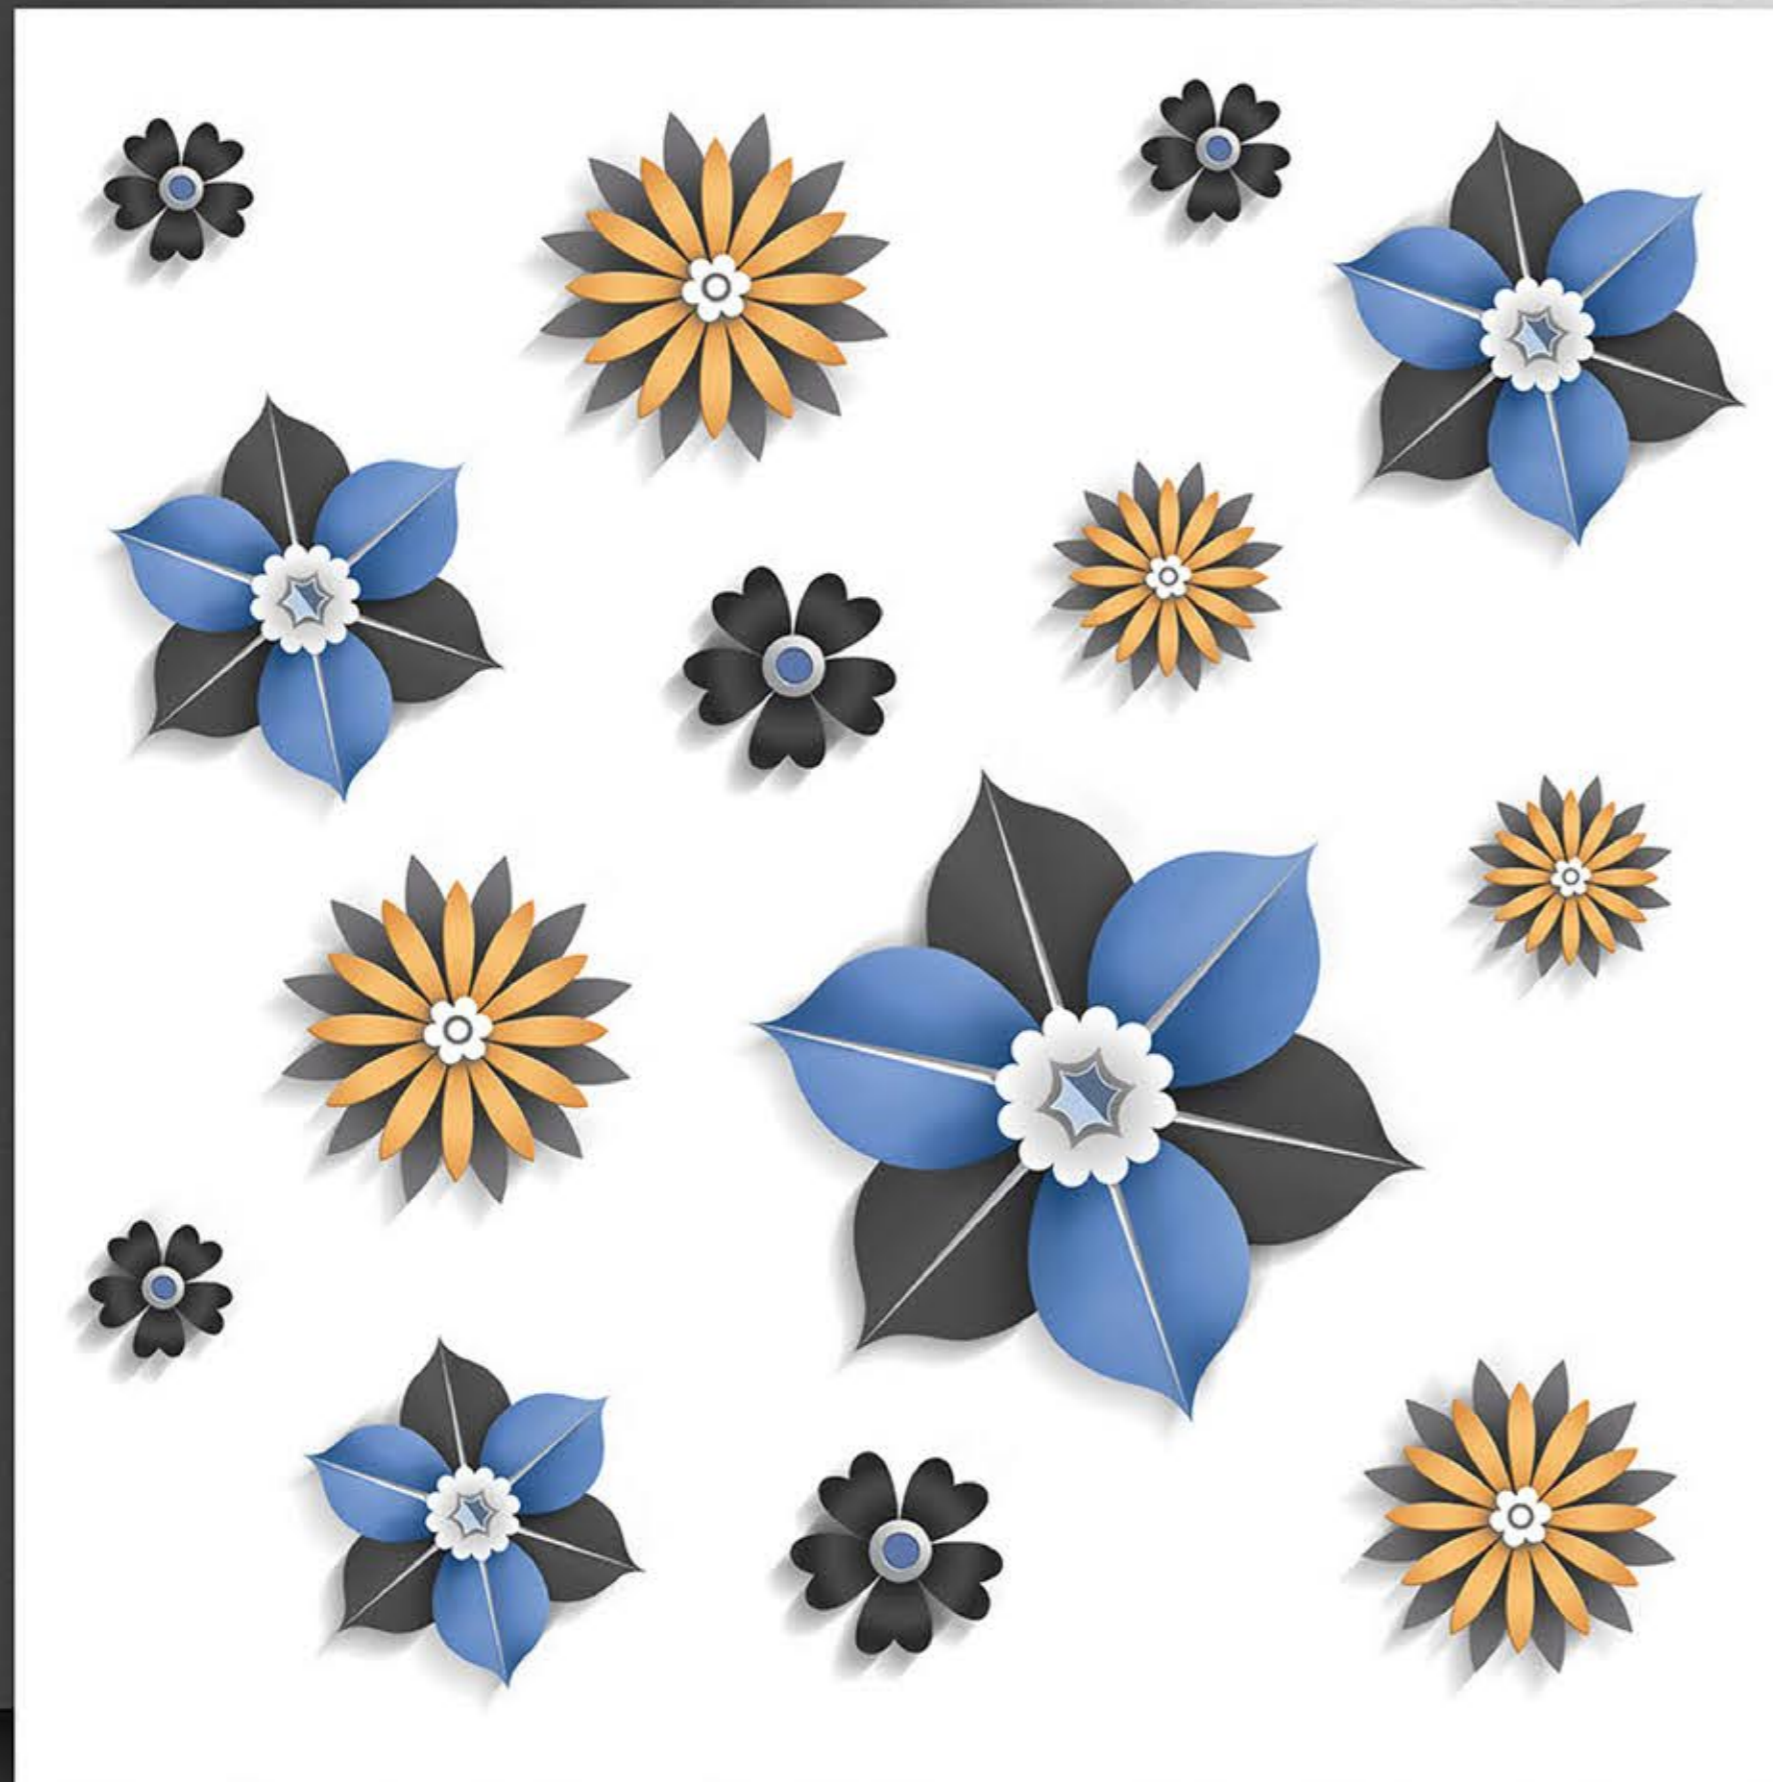

PORCELAIN TILES
600X600MM

S-6040

NEONTM
TILE

Series
Sugar

PORCELAIN TILES
600X600MM

S-6041

NEONTM
TILE

Series
Sugar