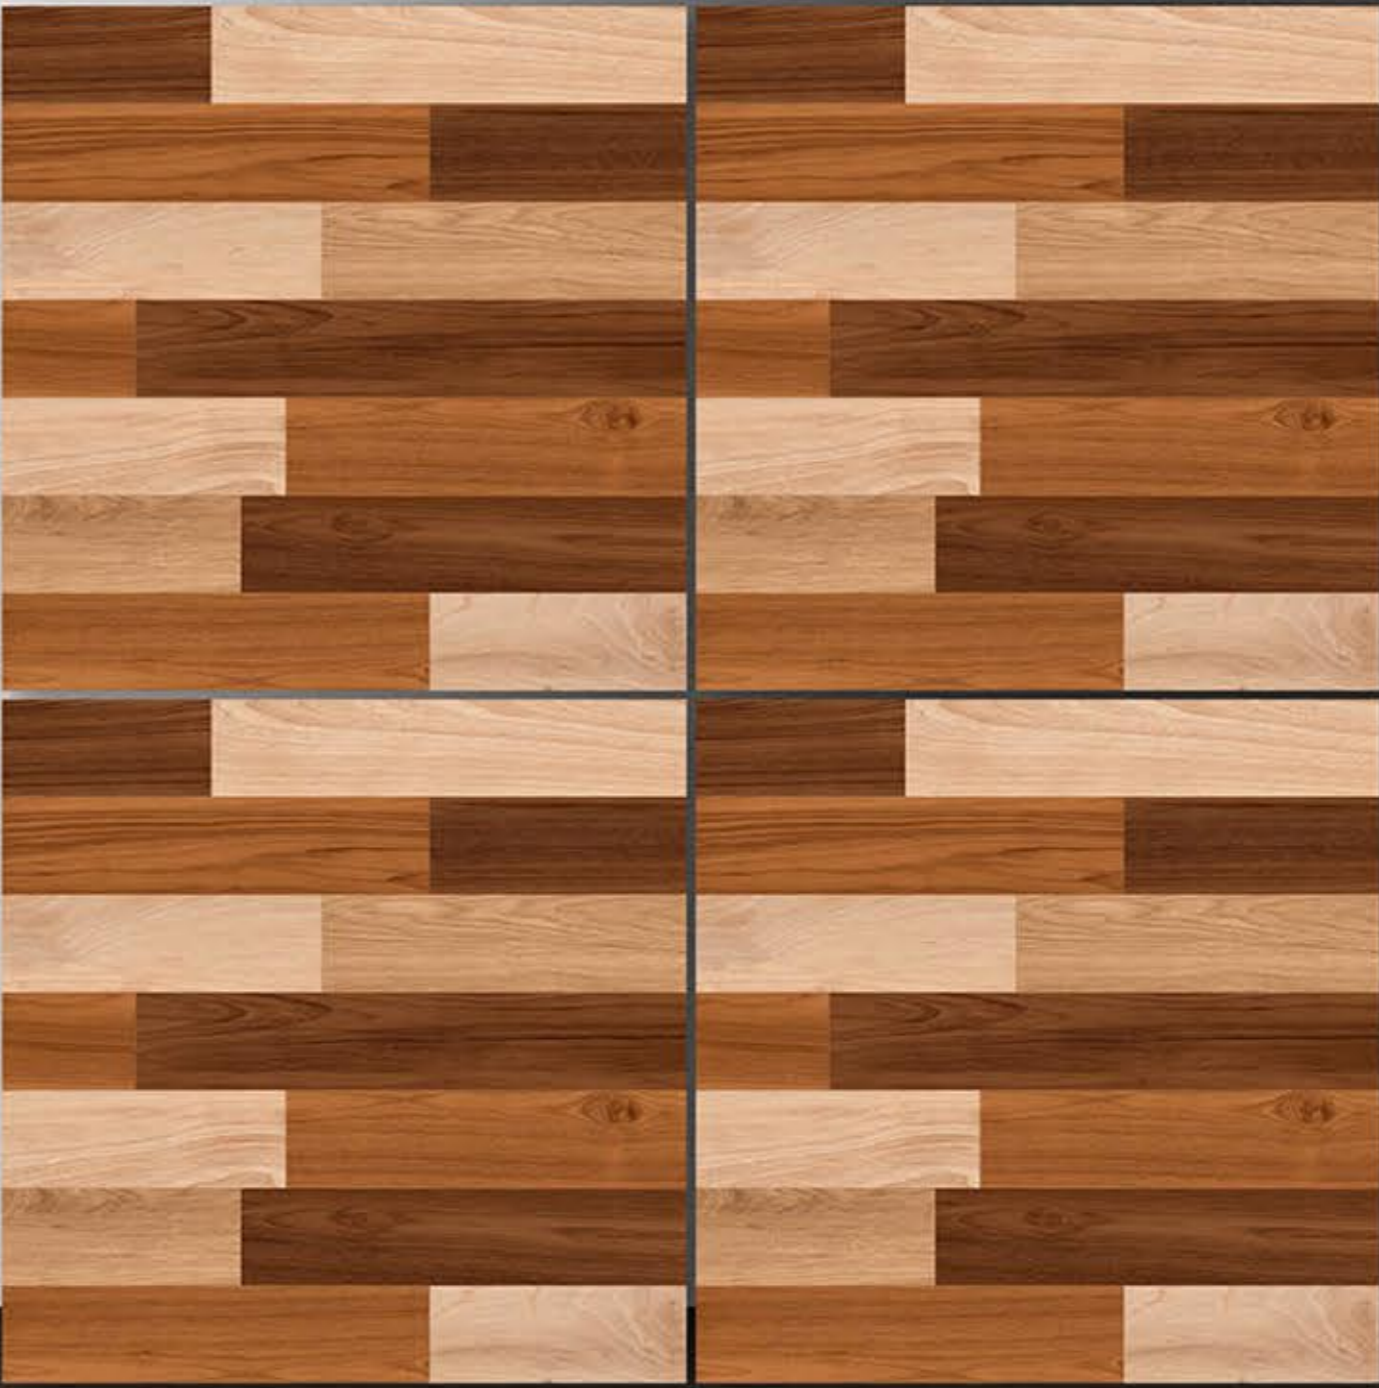

PORCELAIN TILES
600X600MM

S-4009

NEONTM
TILE

Series
Sugar

PORCELAIN TILES
600X600MM

S-4013

NEONTM
TILE

Series
Sugar