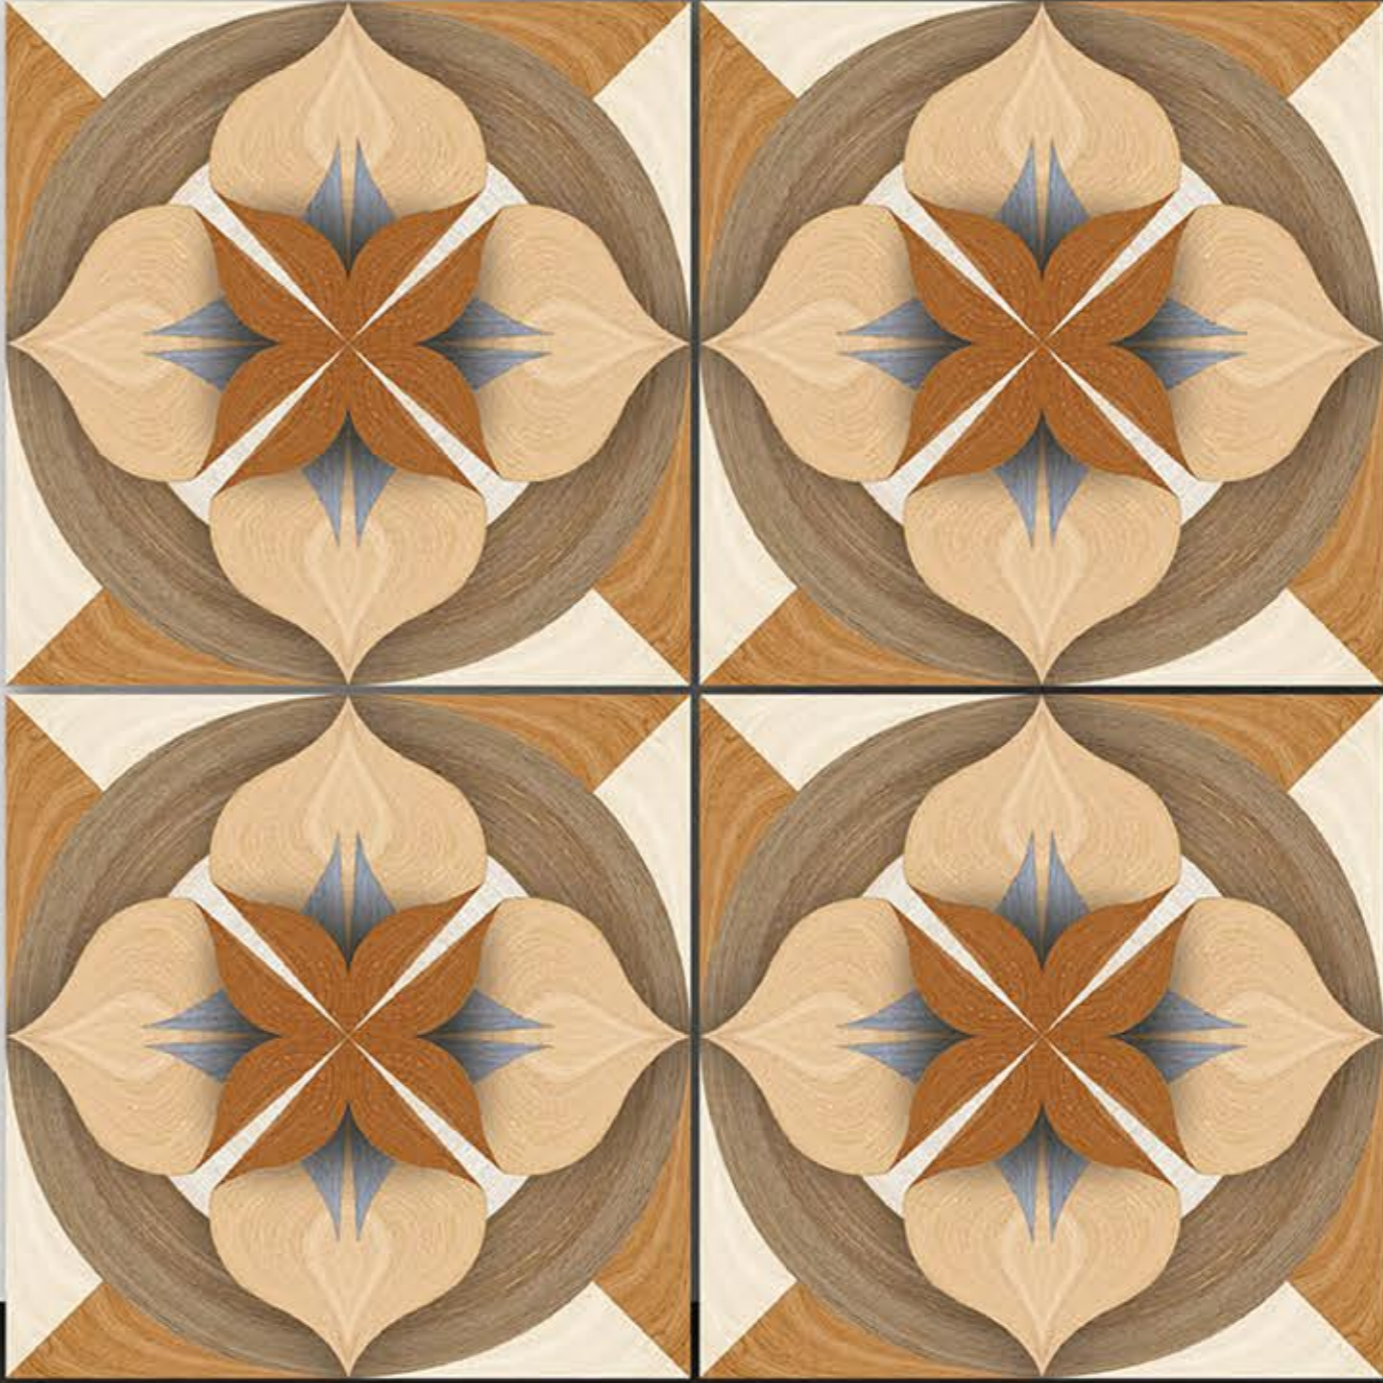

Series
Sugar