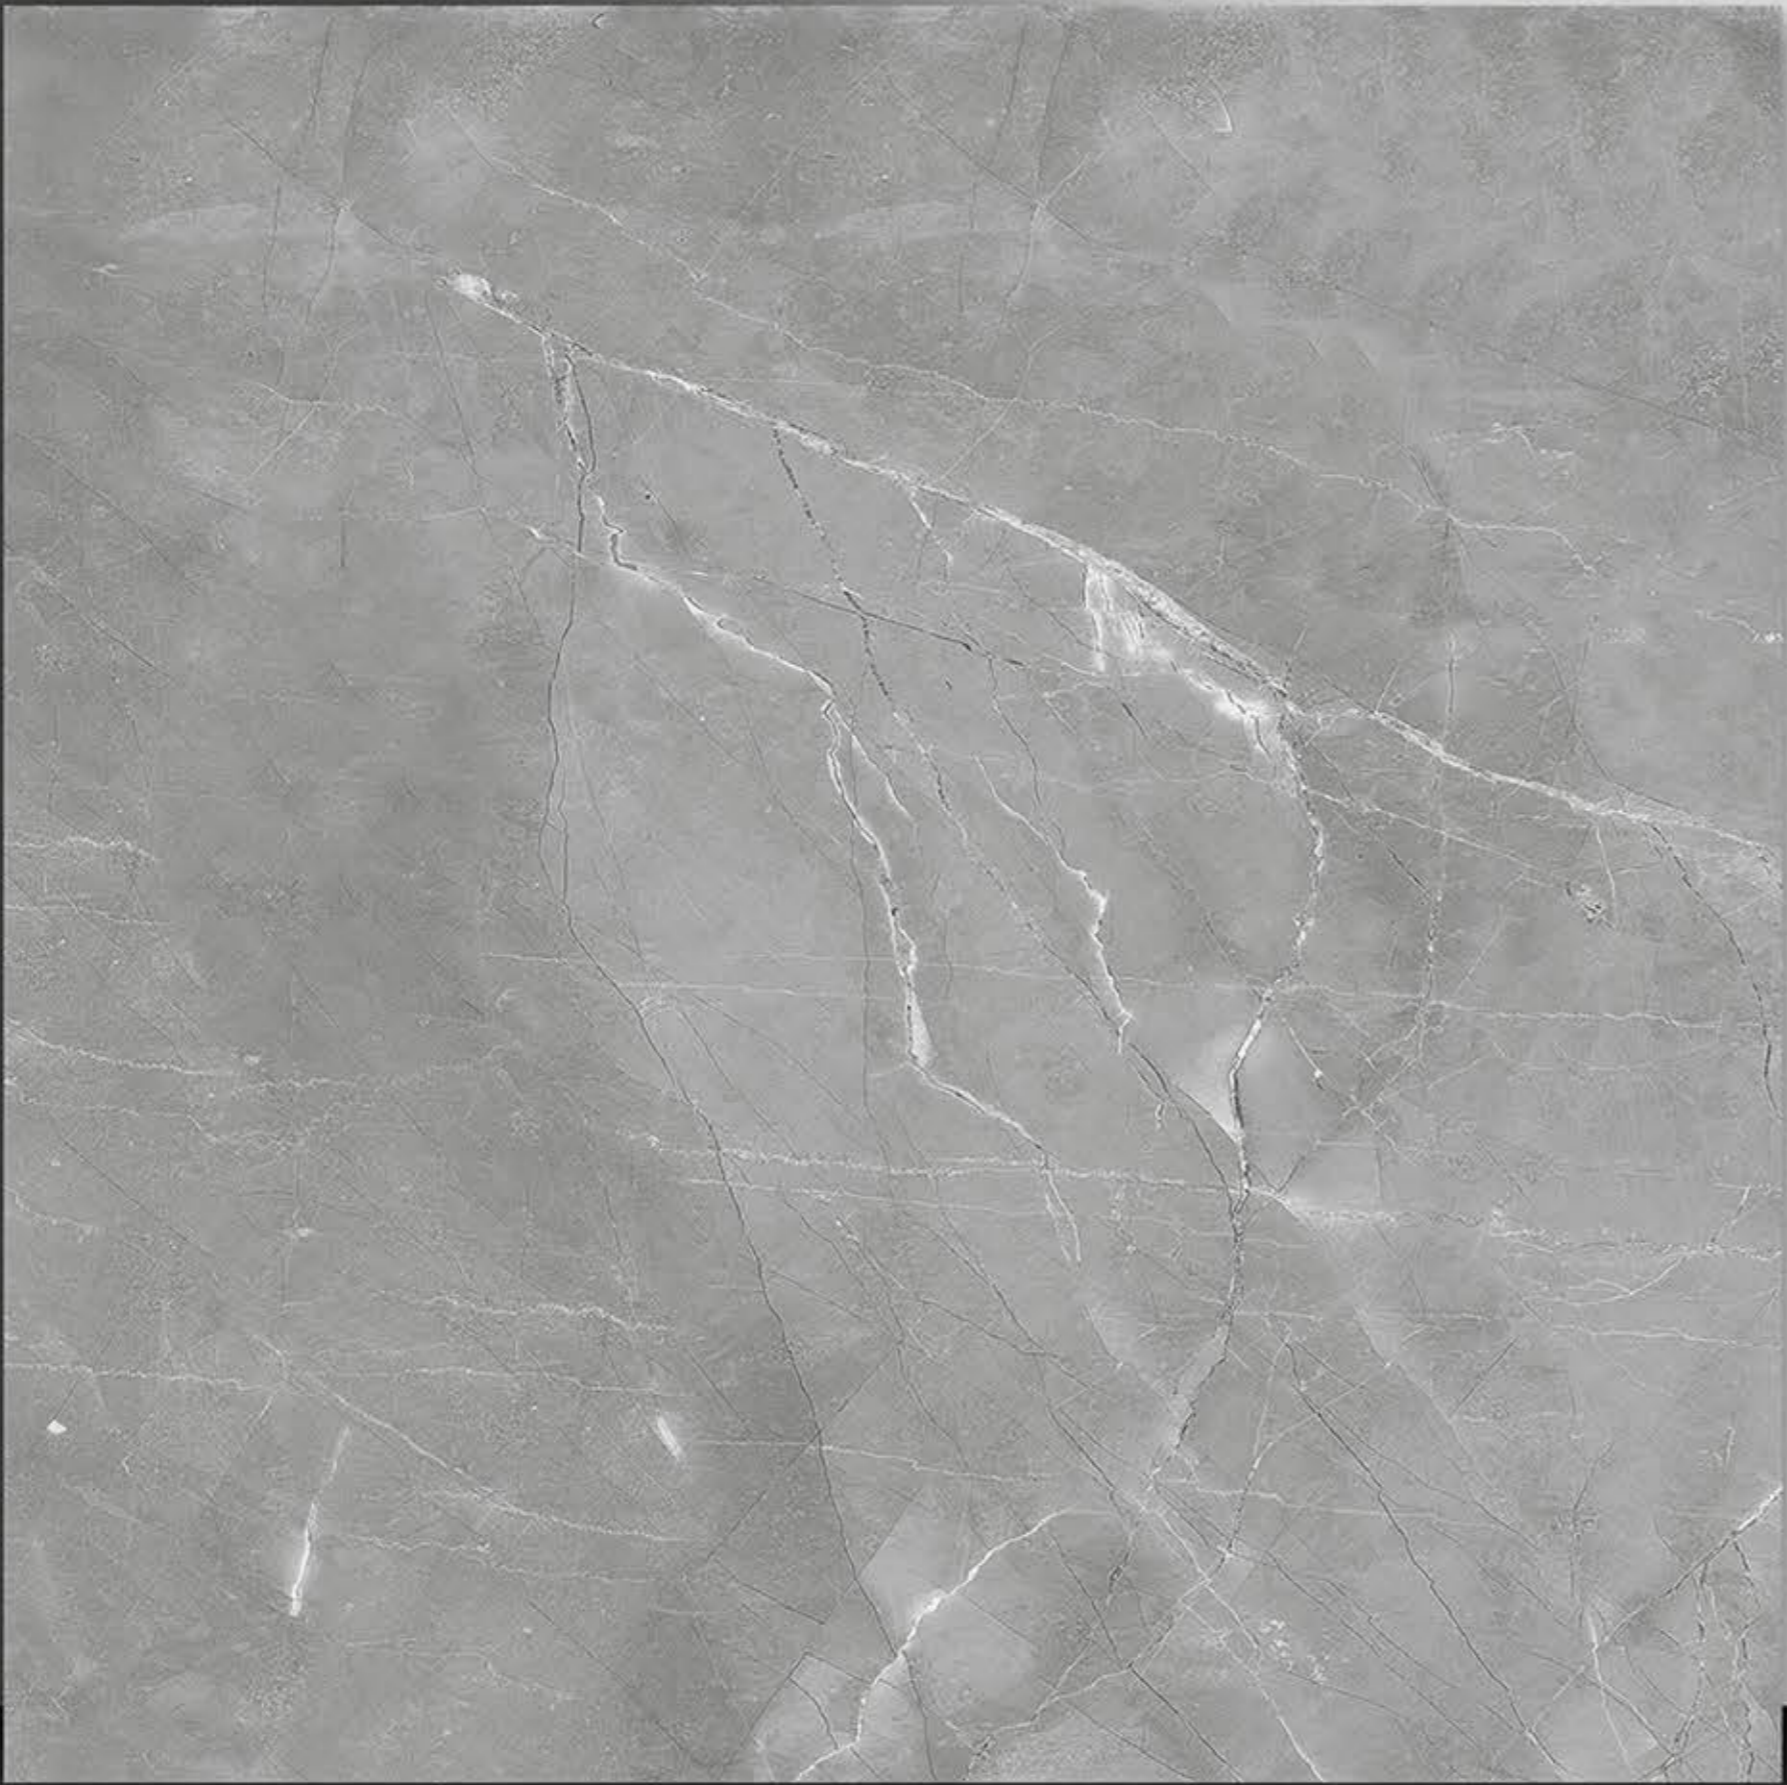

PORCELAIN TILES
600X600MM

S-3002

NEON^{TM}
TILE