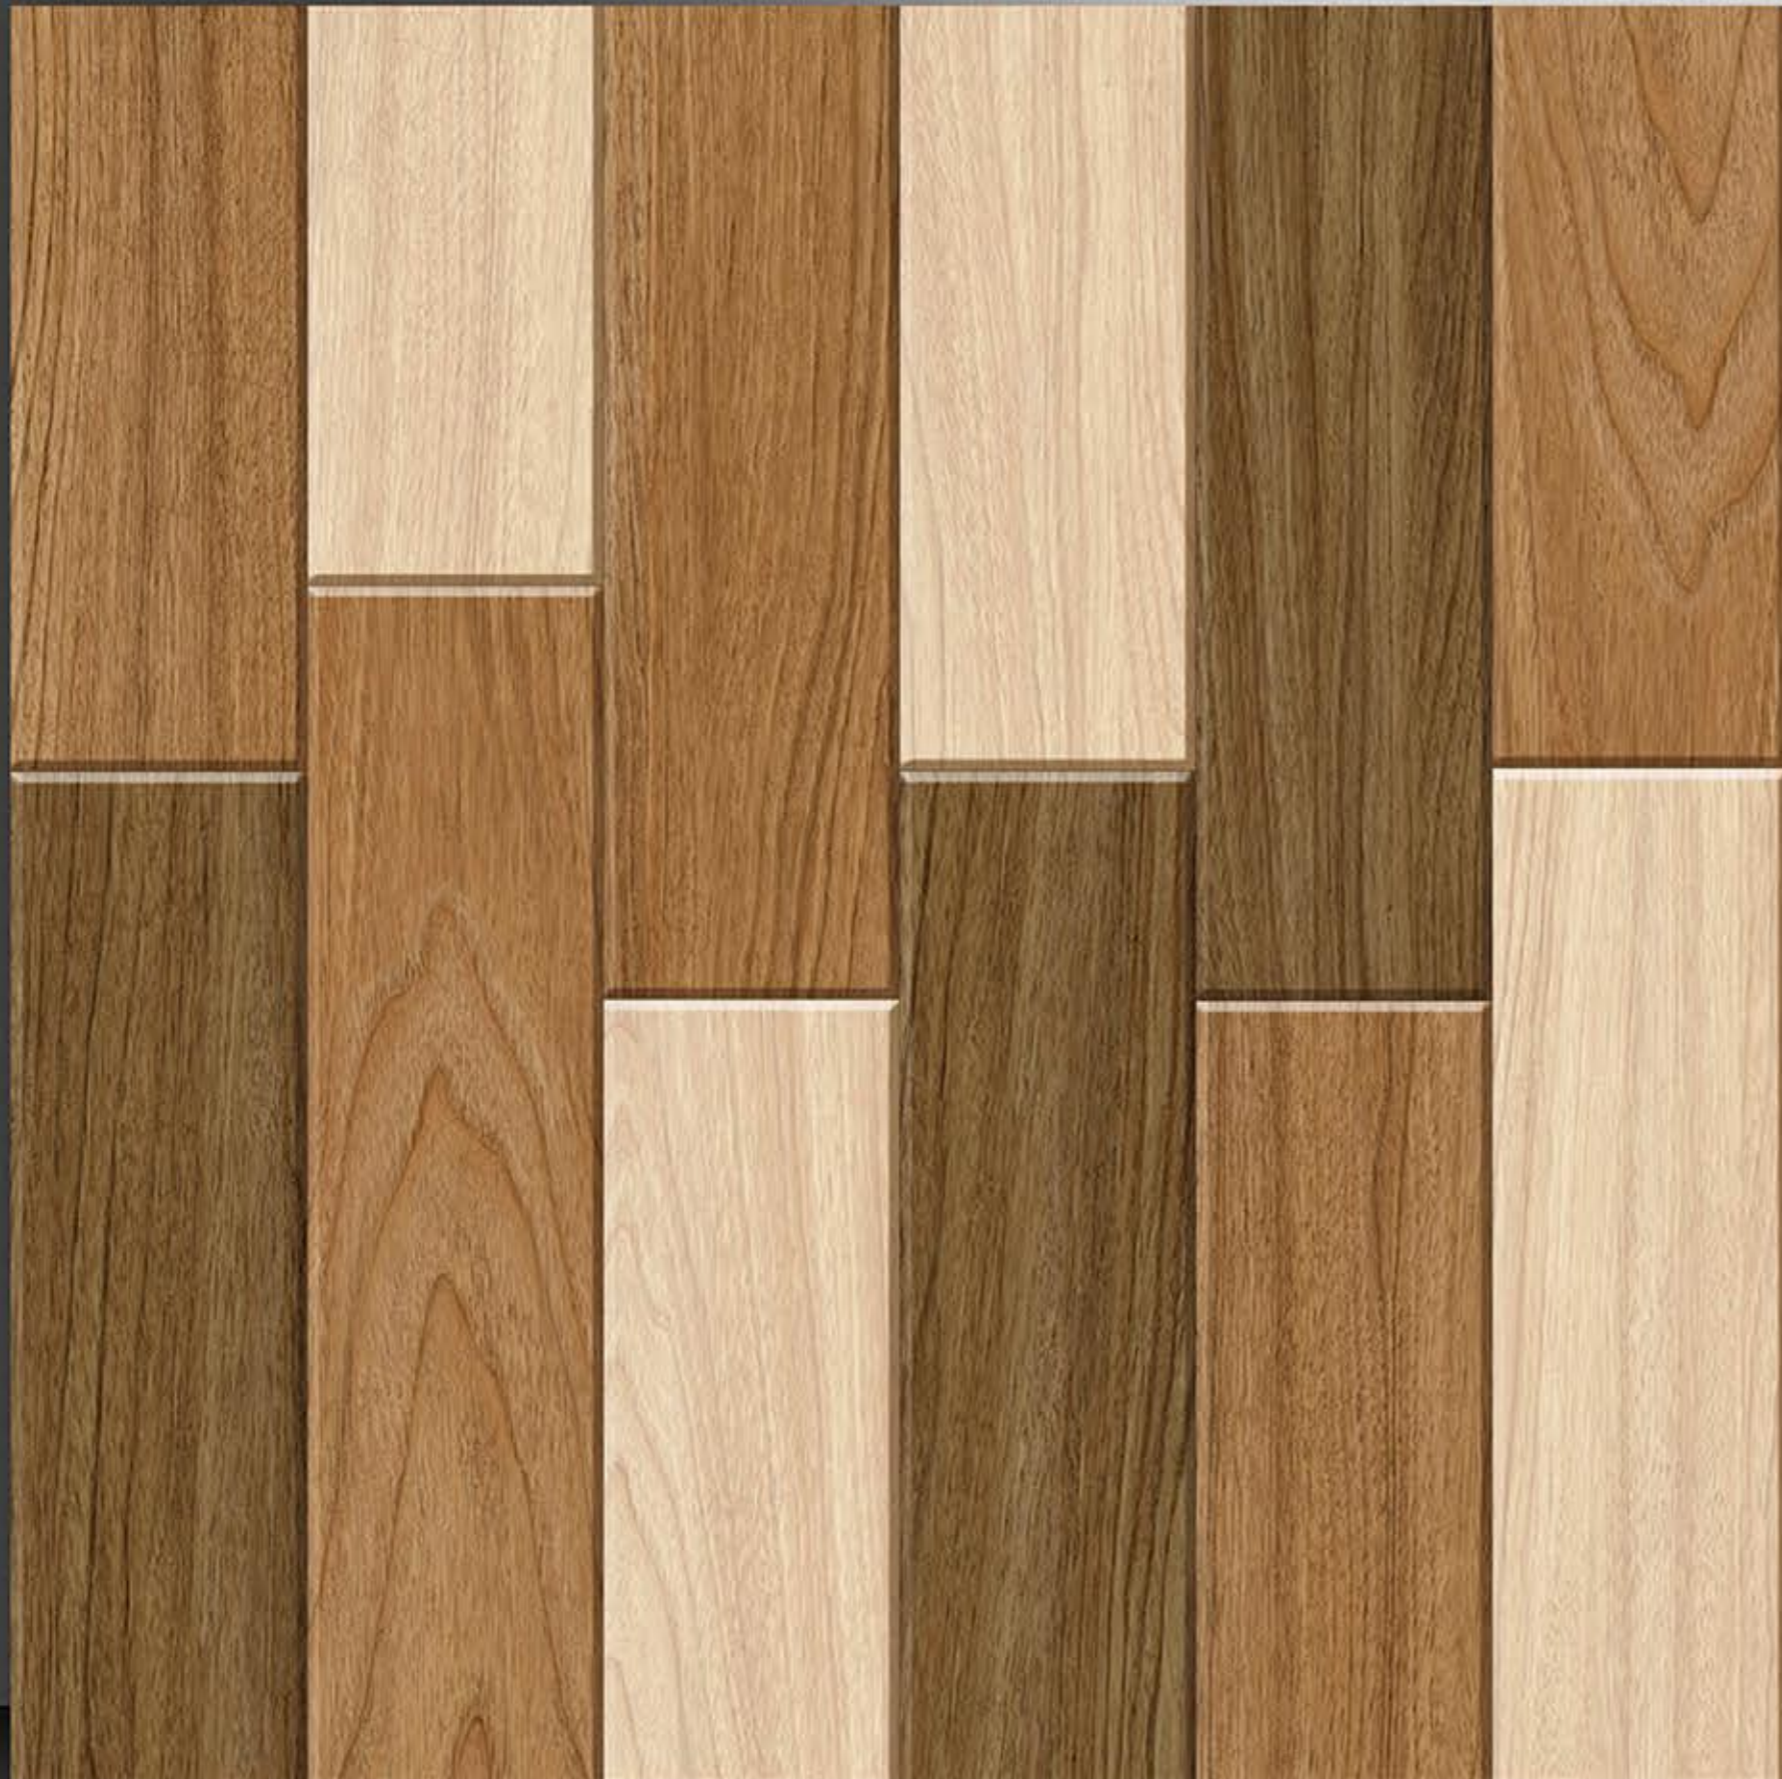

PORCELAIN TILES
600X600MM

S-4020

NEONTM
TILE

Series
Sugar

**PORCELAIN TILES
600X600MM**

S-4025

NEONTM
TILE

 **Series
Sugar**