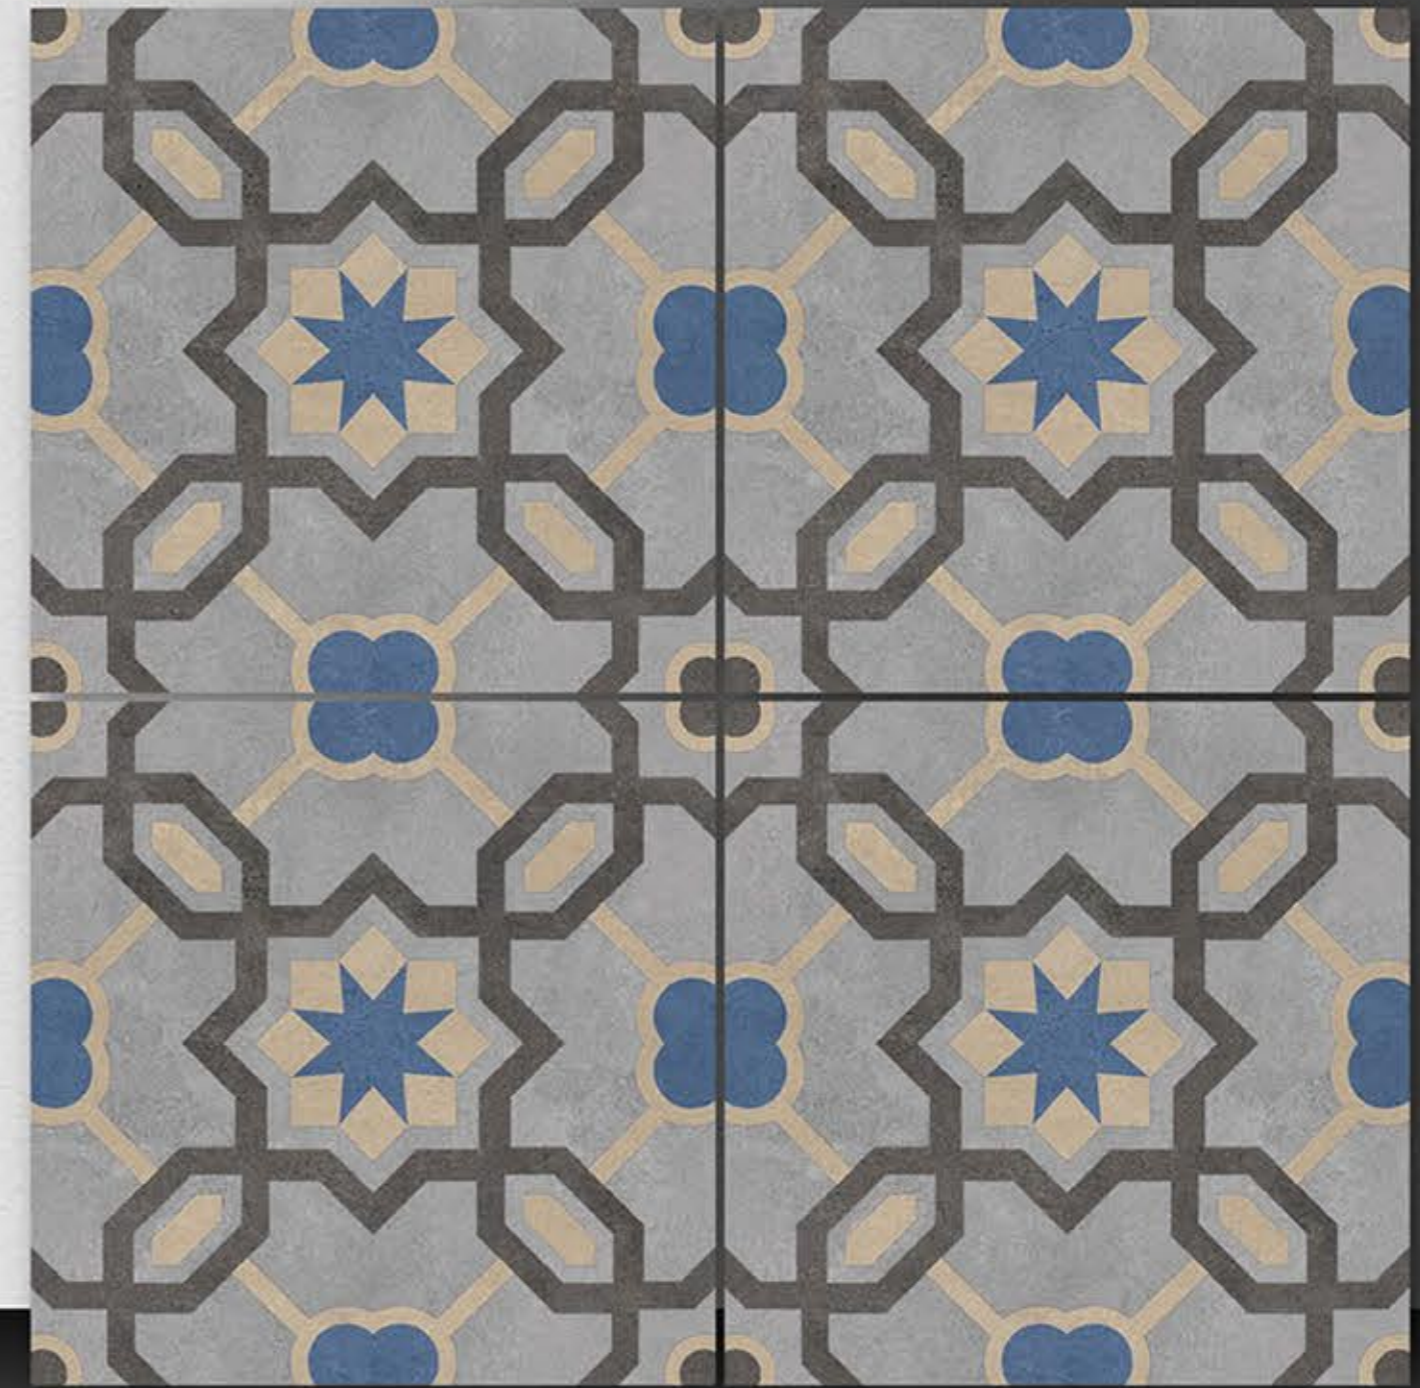

NEON^{TM}
TILE

Series
Sugar