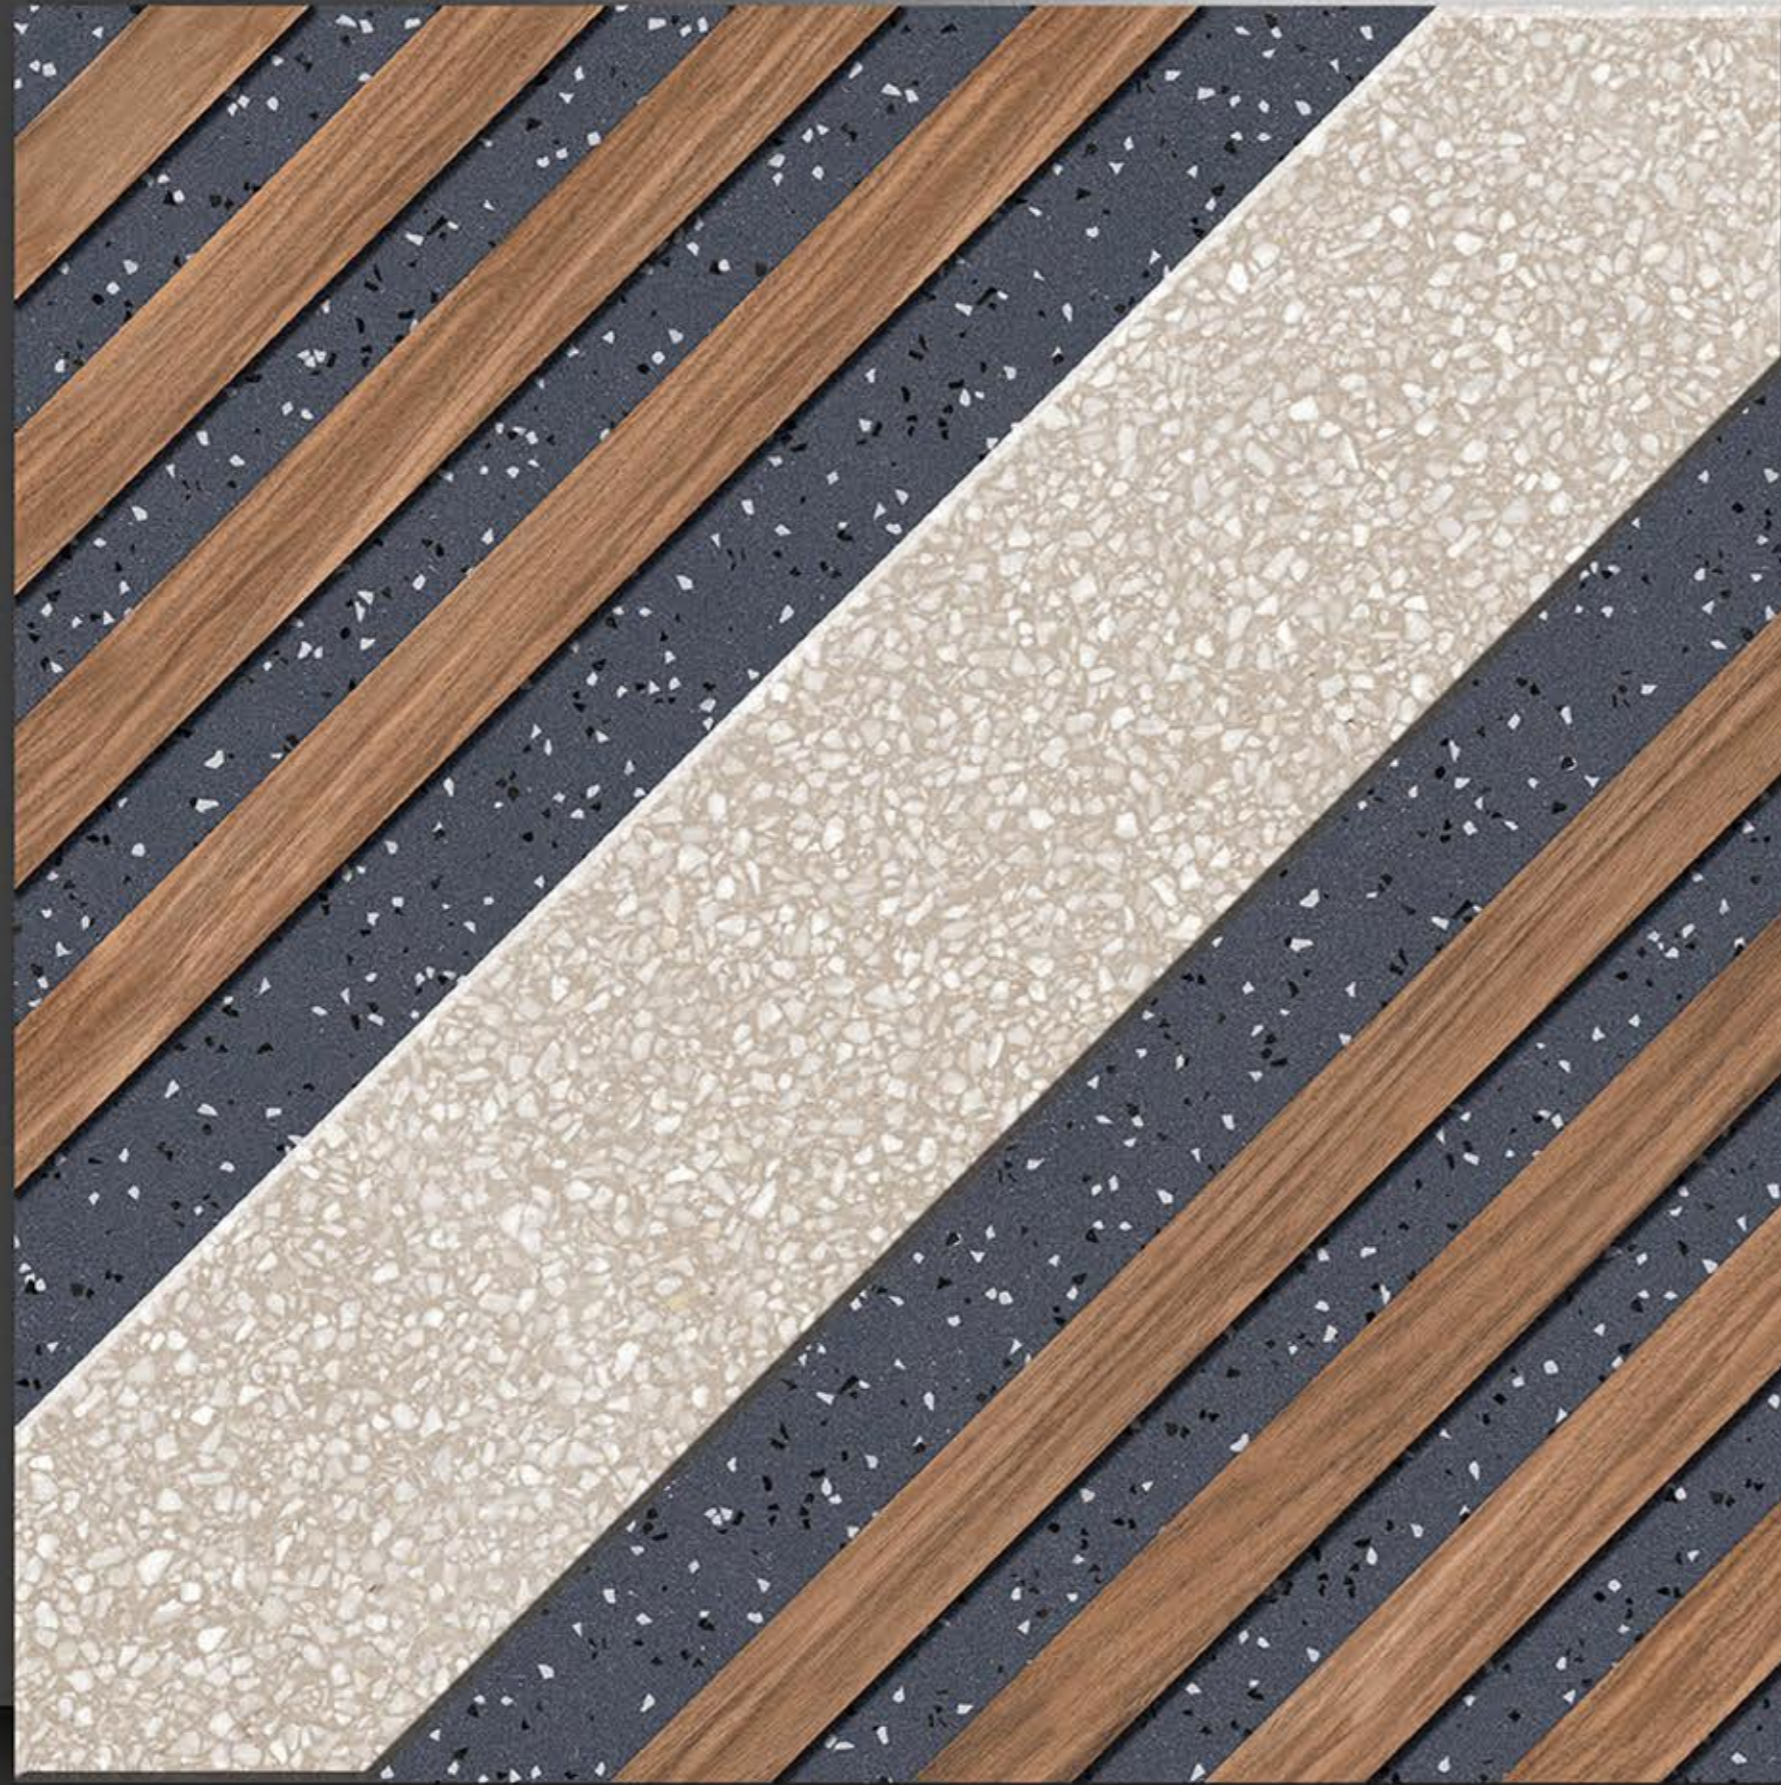

PORCELAIN TILES
600X600MM

S-2064

NEONTM
TILE

Series
Sugar

PORCELAIN TILES
600X600MM

S-2066

NEONTM
TILE

Series
Sugar