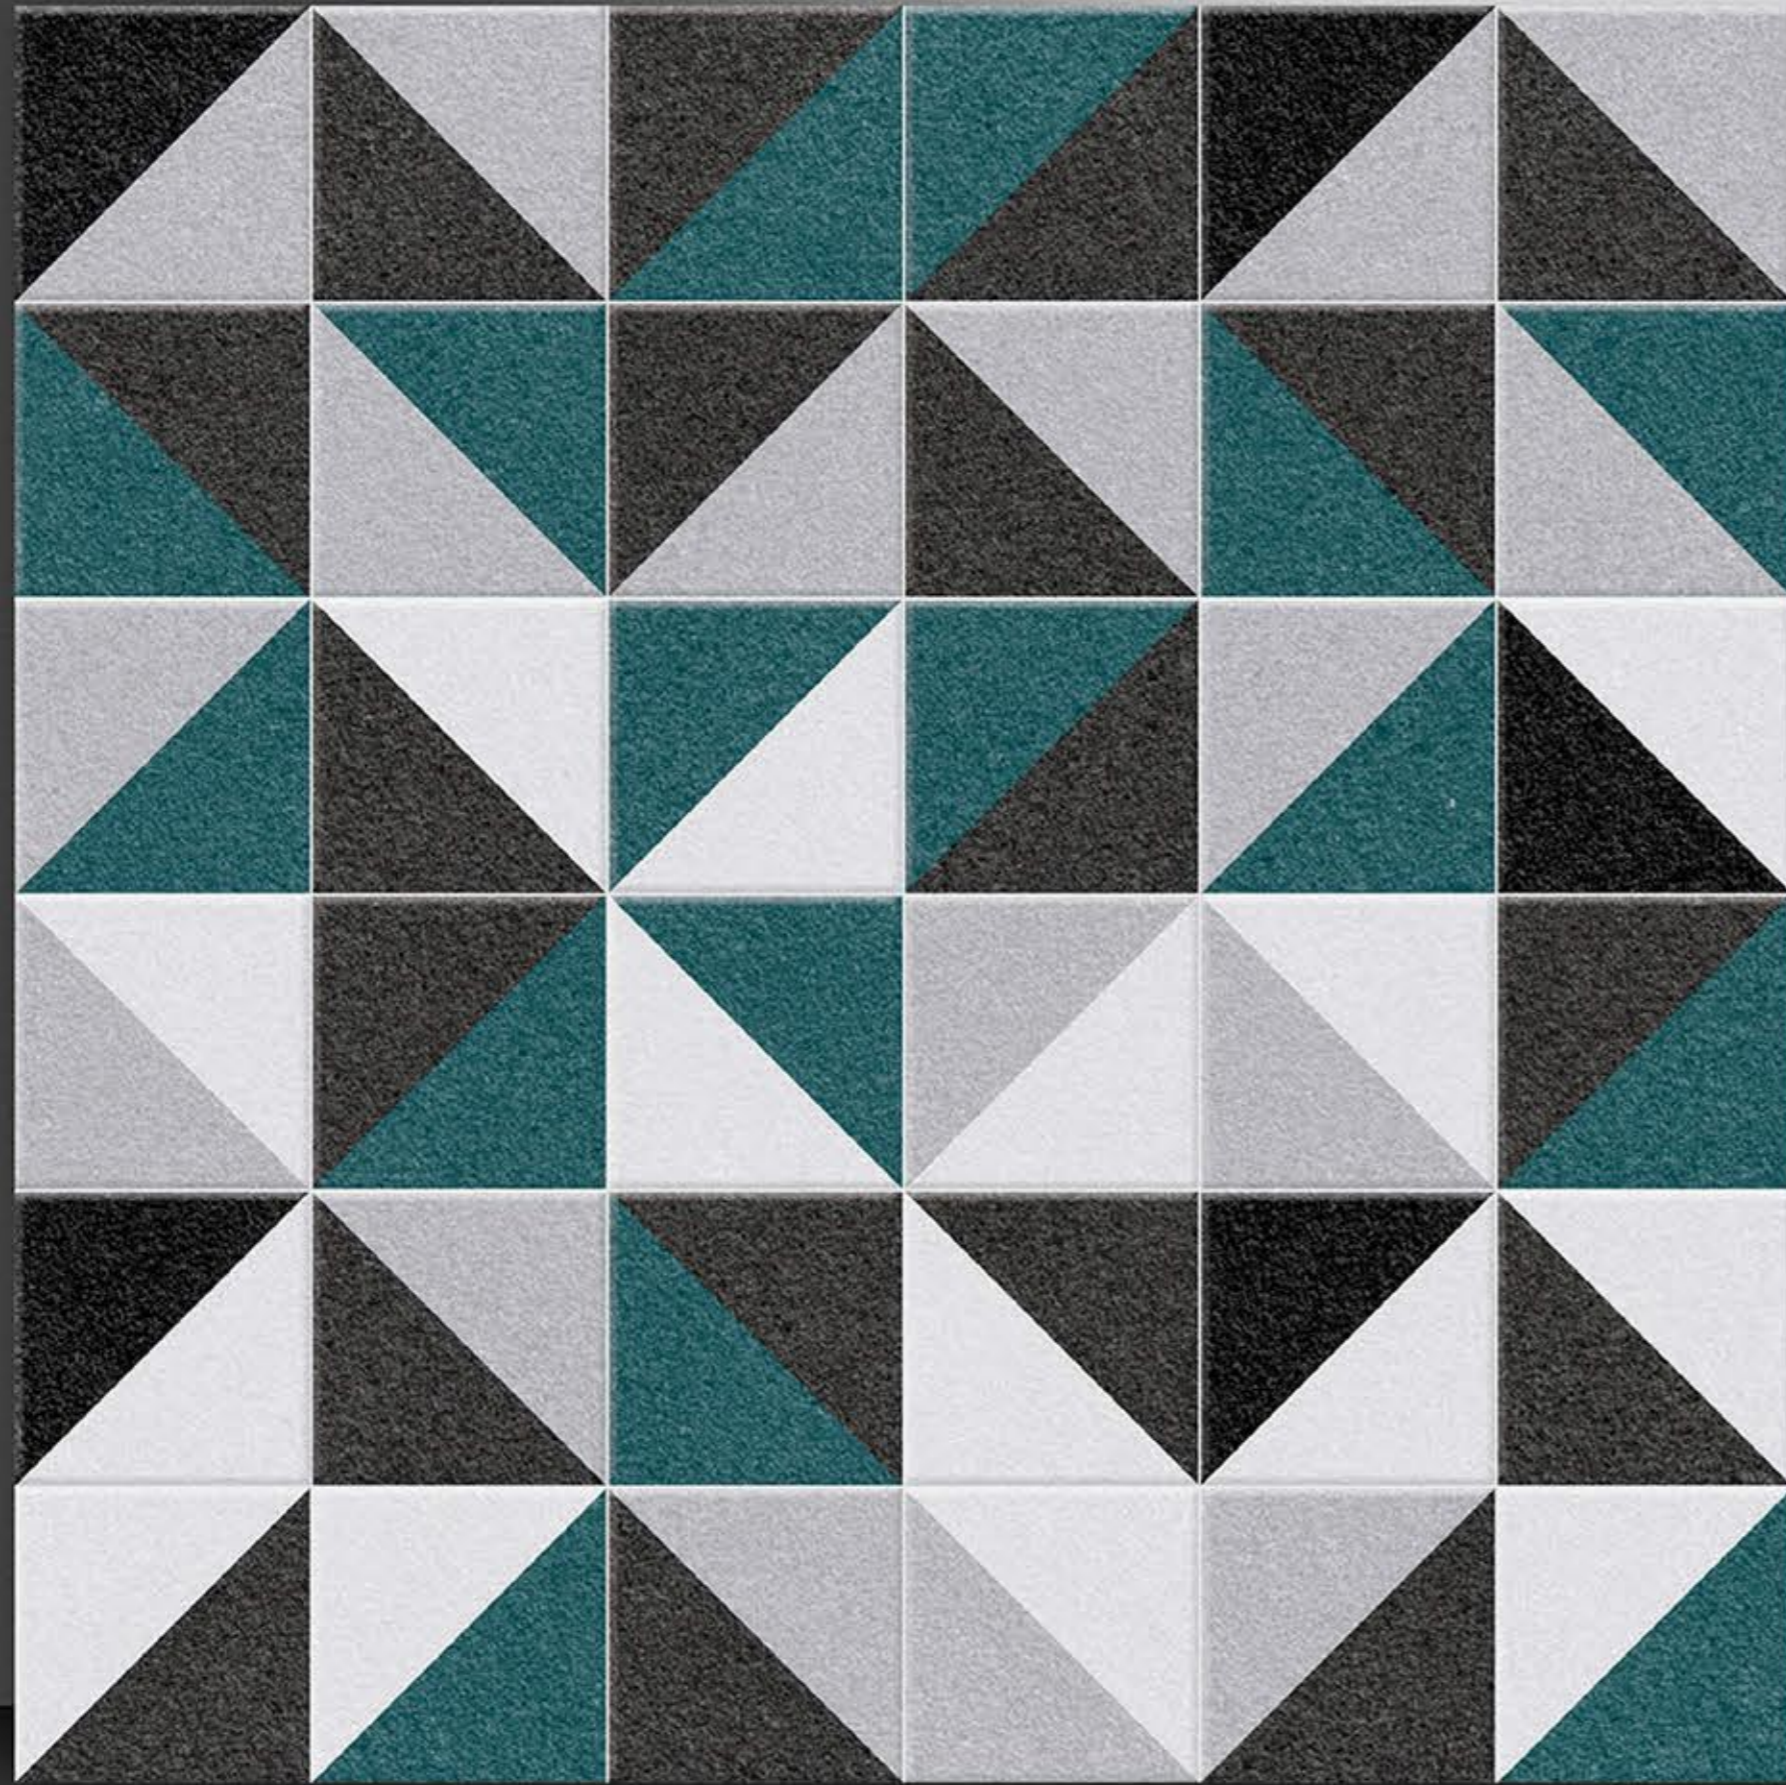

PORCELAIN TILES
600X600MM

S-9007

NEONTM
TILE

Series
Sugar

PORCELAIN TILES
600X600MM

S-9020

NEONTM
TILE

Series
Sugar