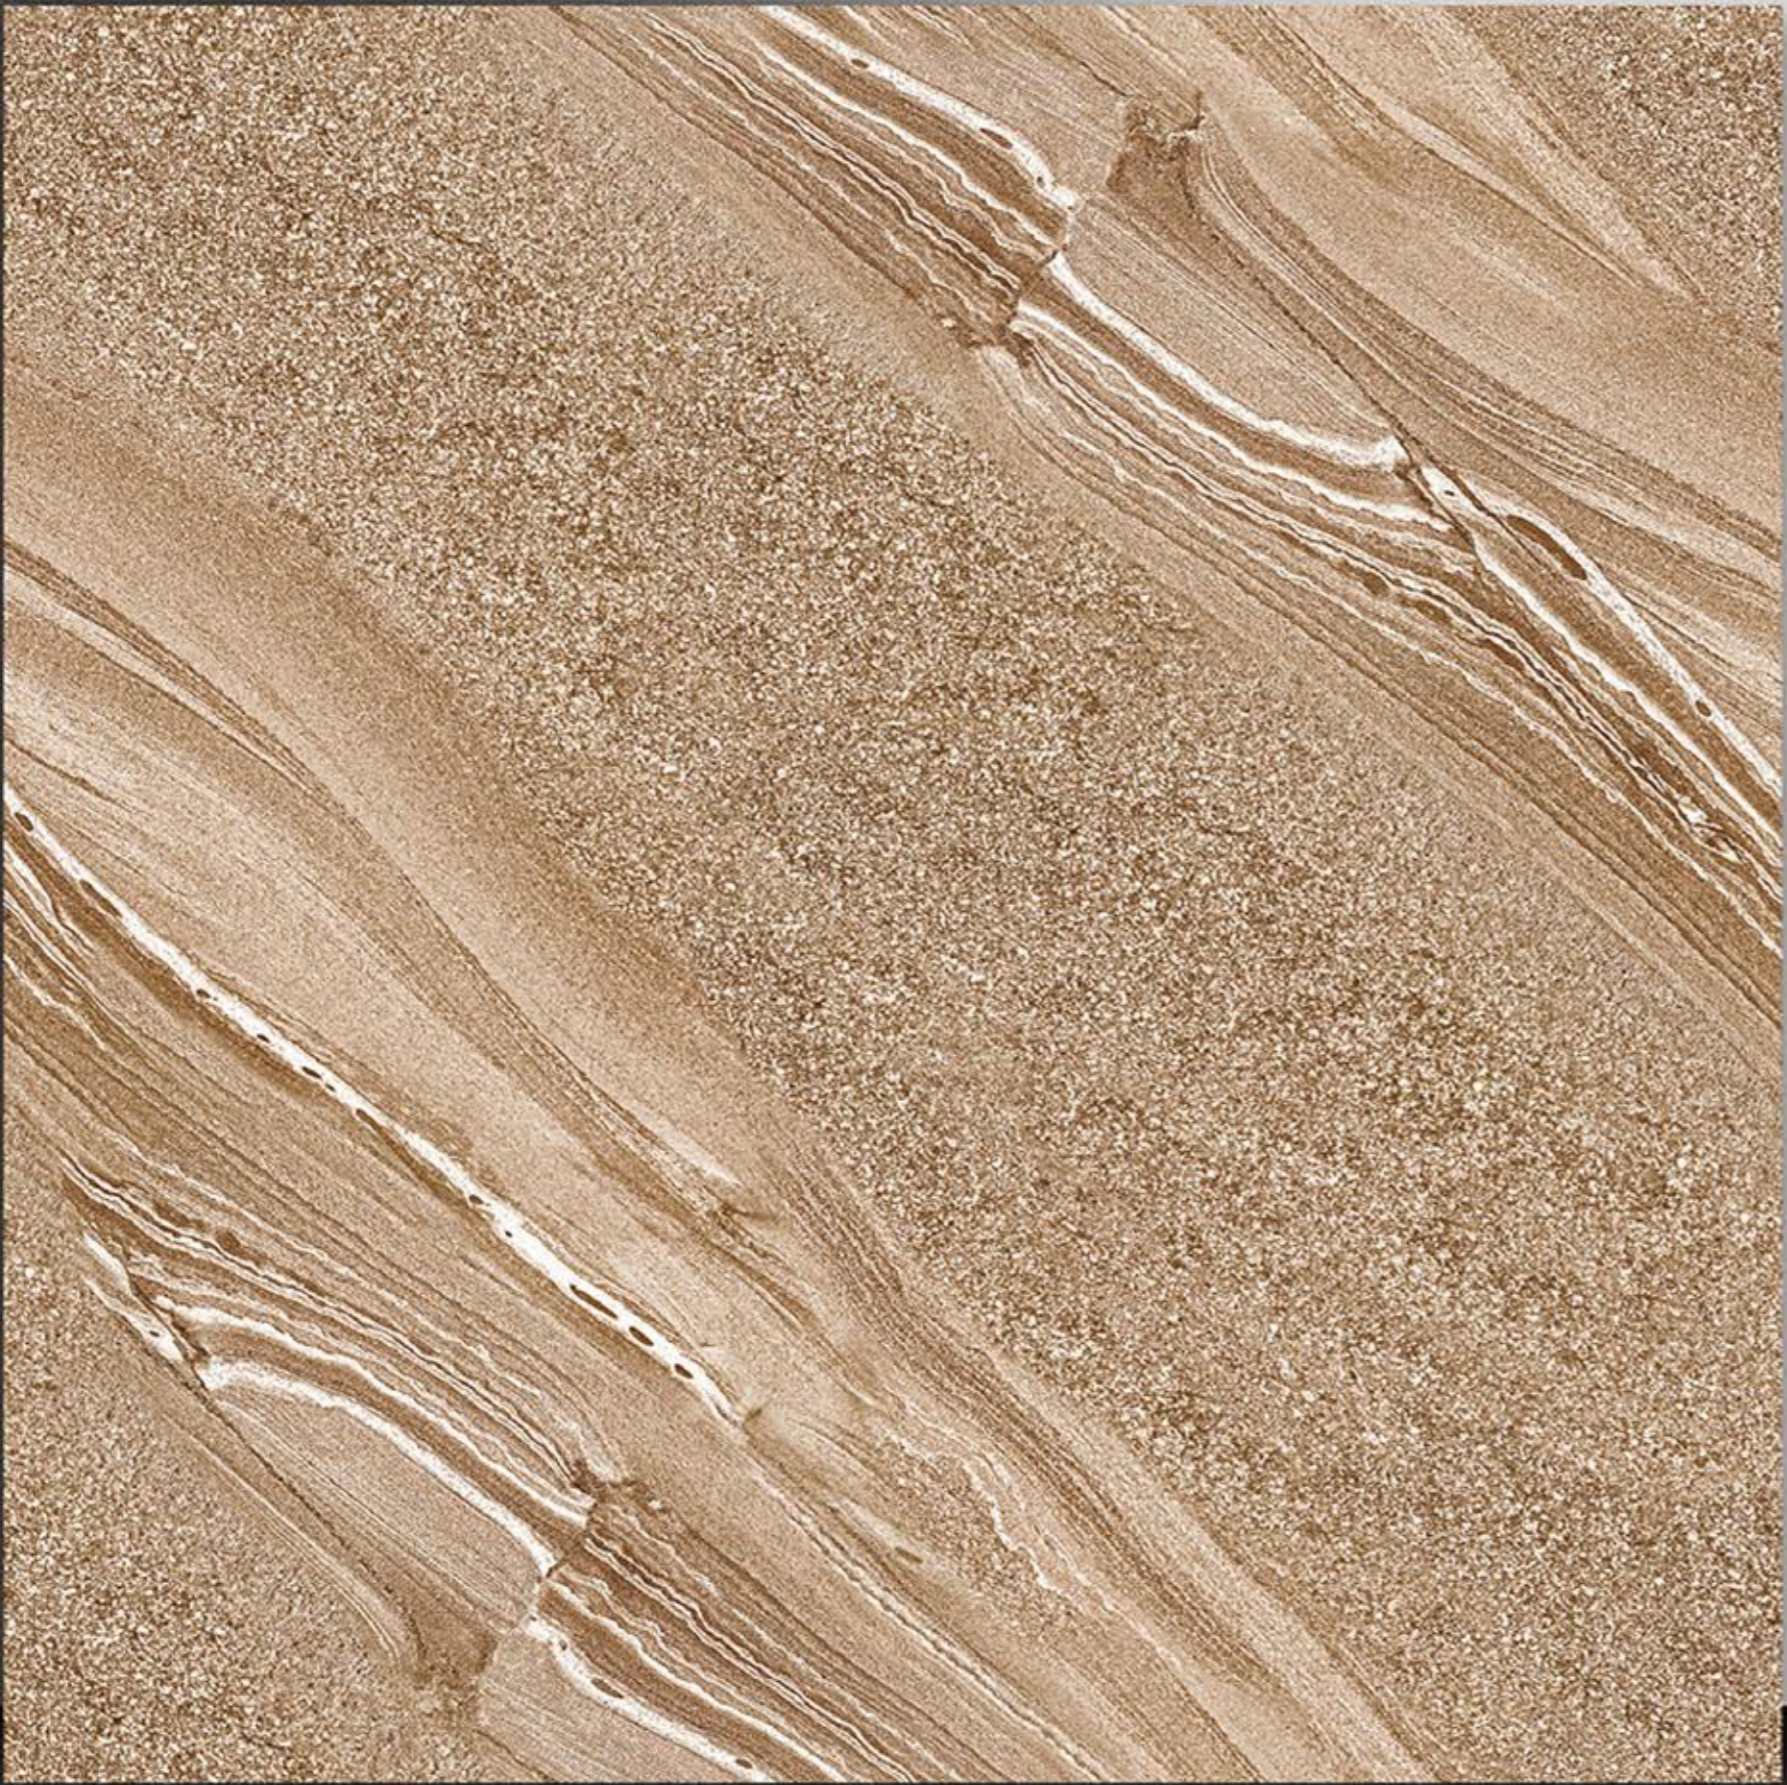

PORCELAIN TILES
600X600MM

S-8044

NEON^{TM}
TILE