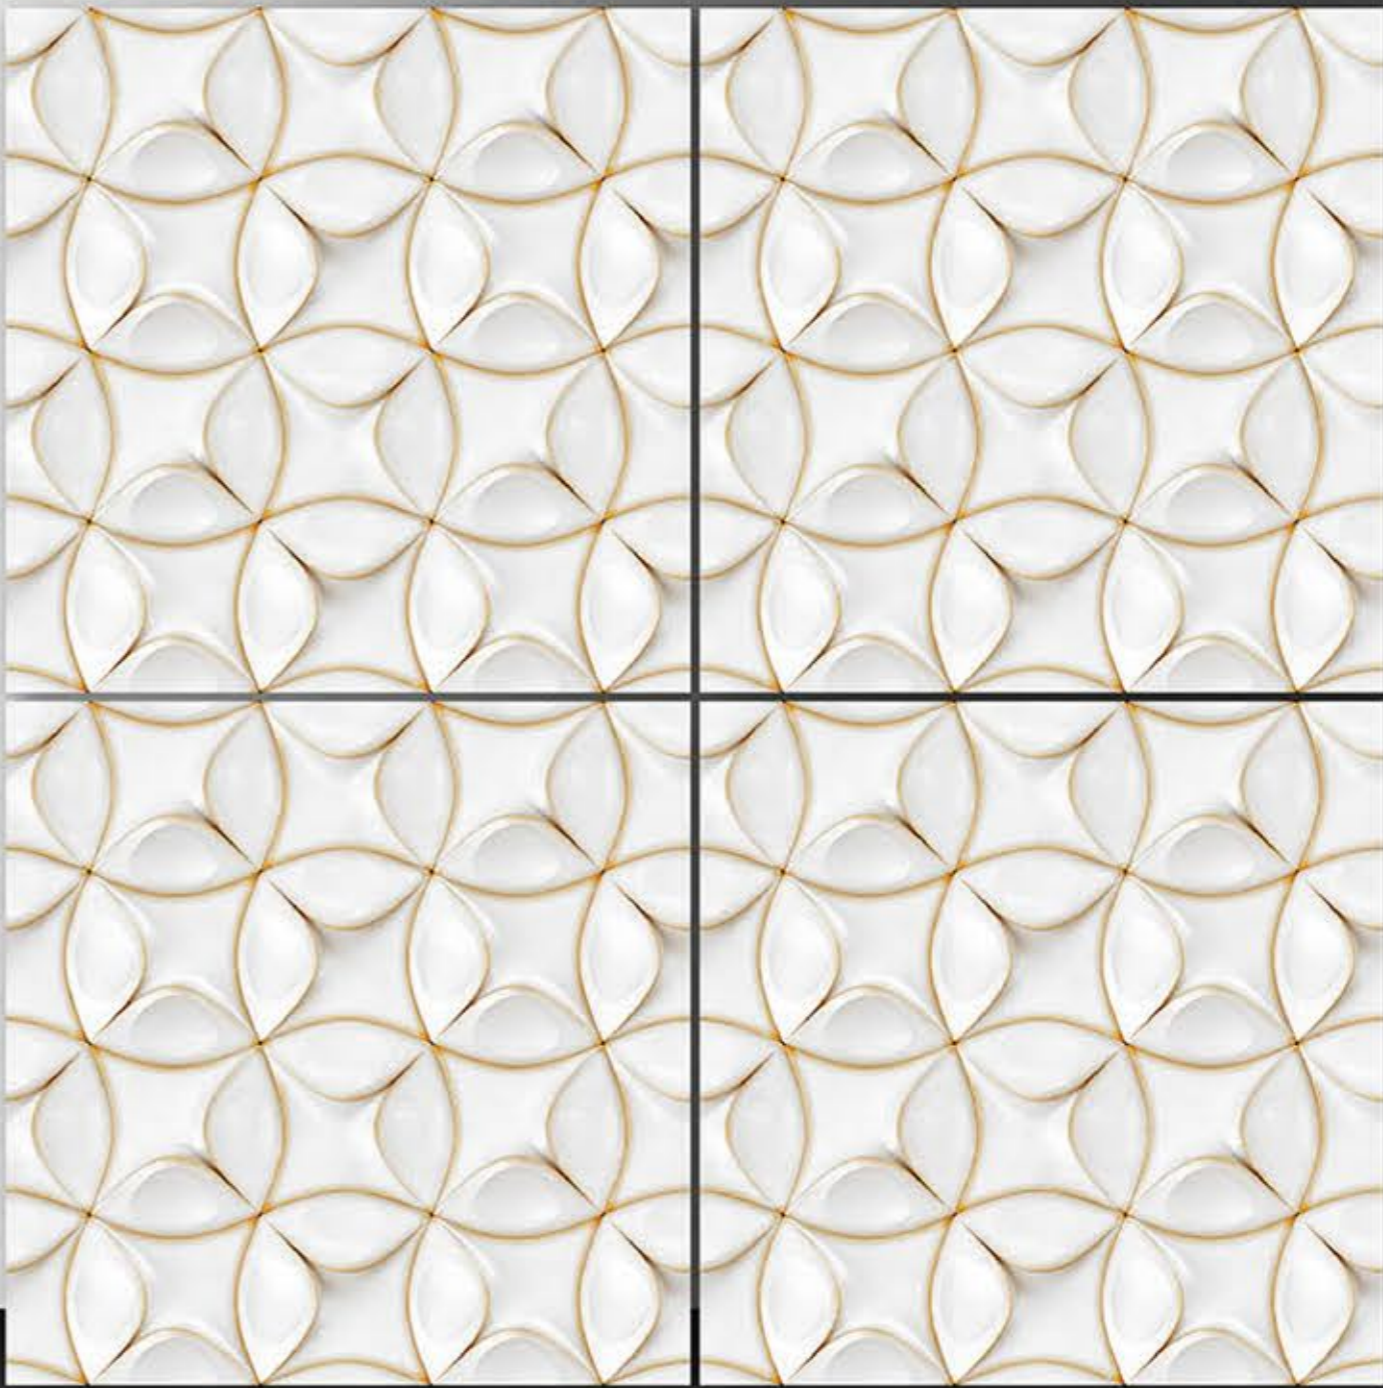

PORCELAIN TILES
600X600MM

S-6018

NEONTM
TILE

Series
Sugar

PORCELAIN TILES
600X600MM

S-6021

NEONTM
TILE

Series
Sugar