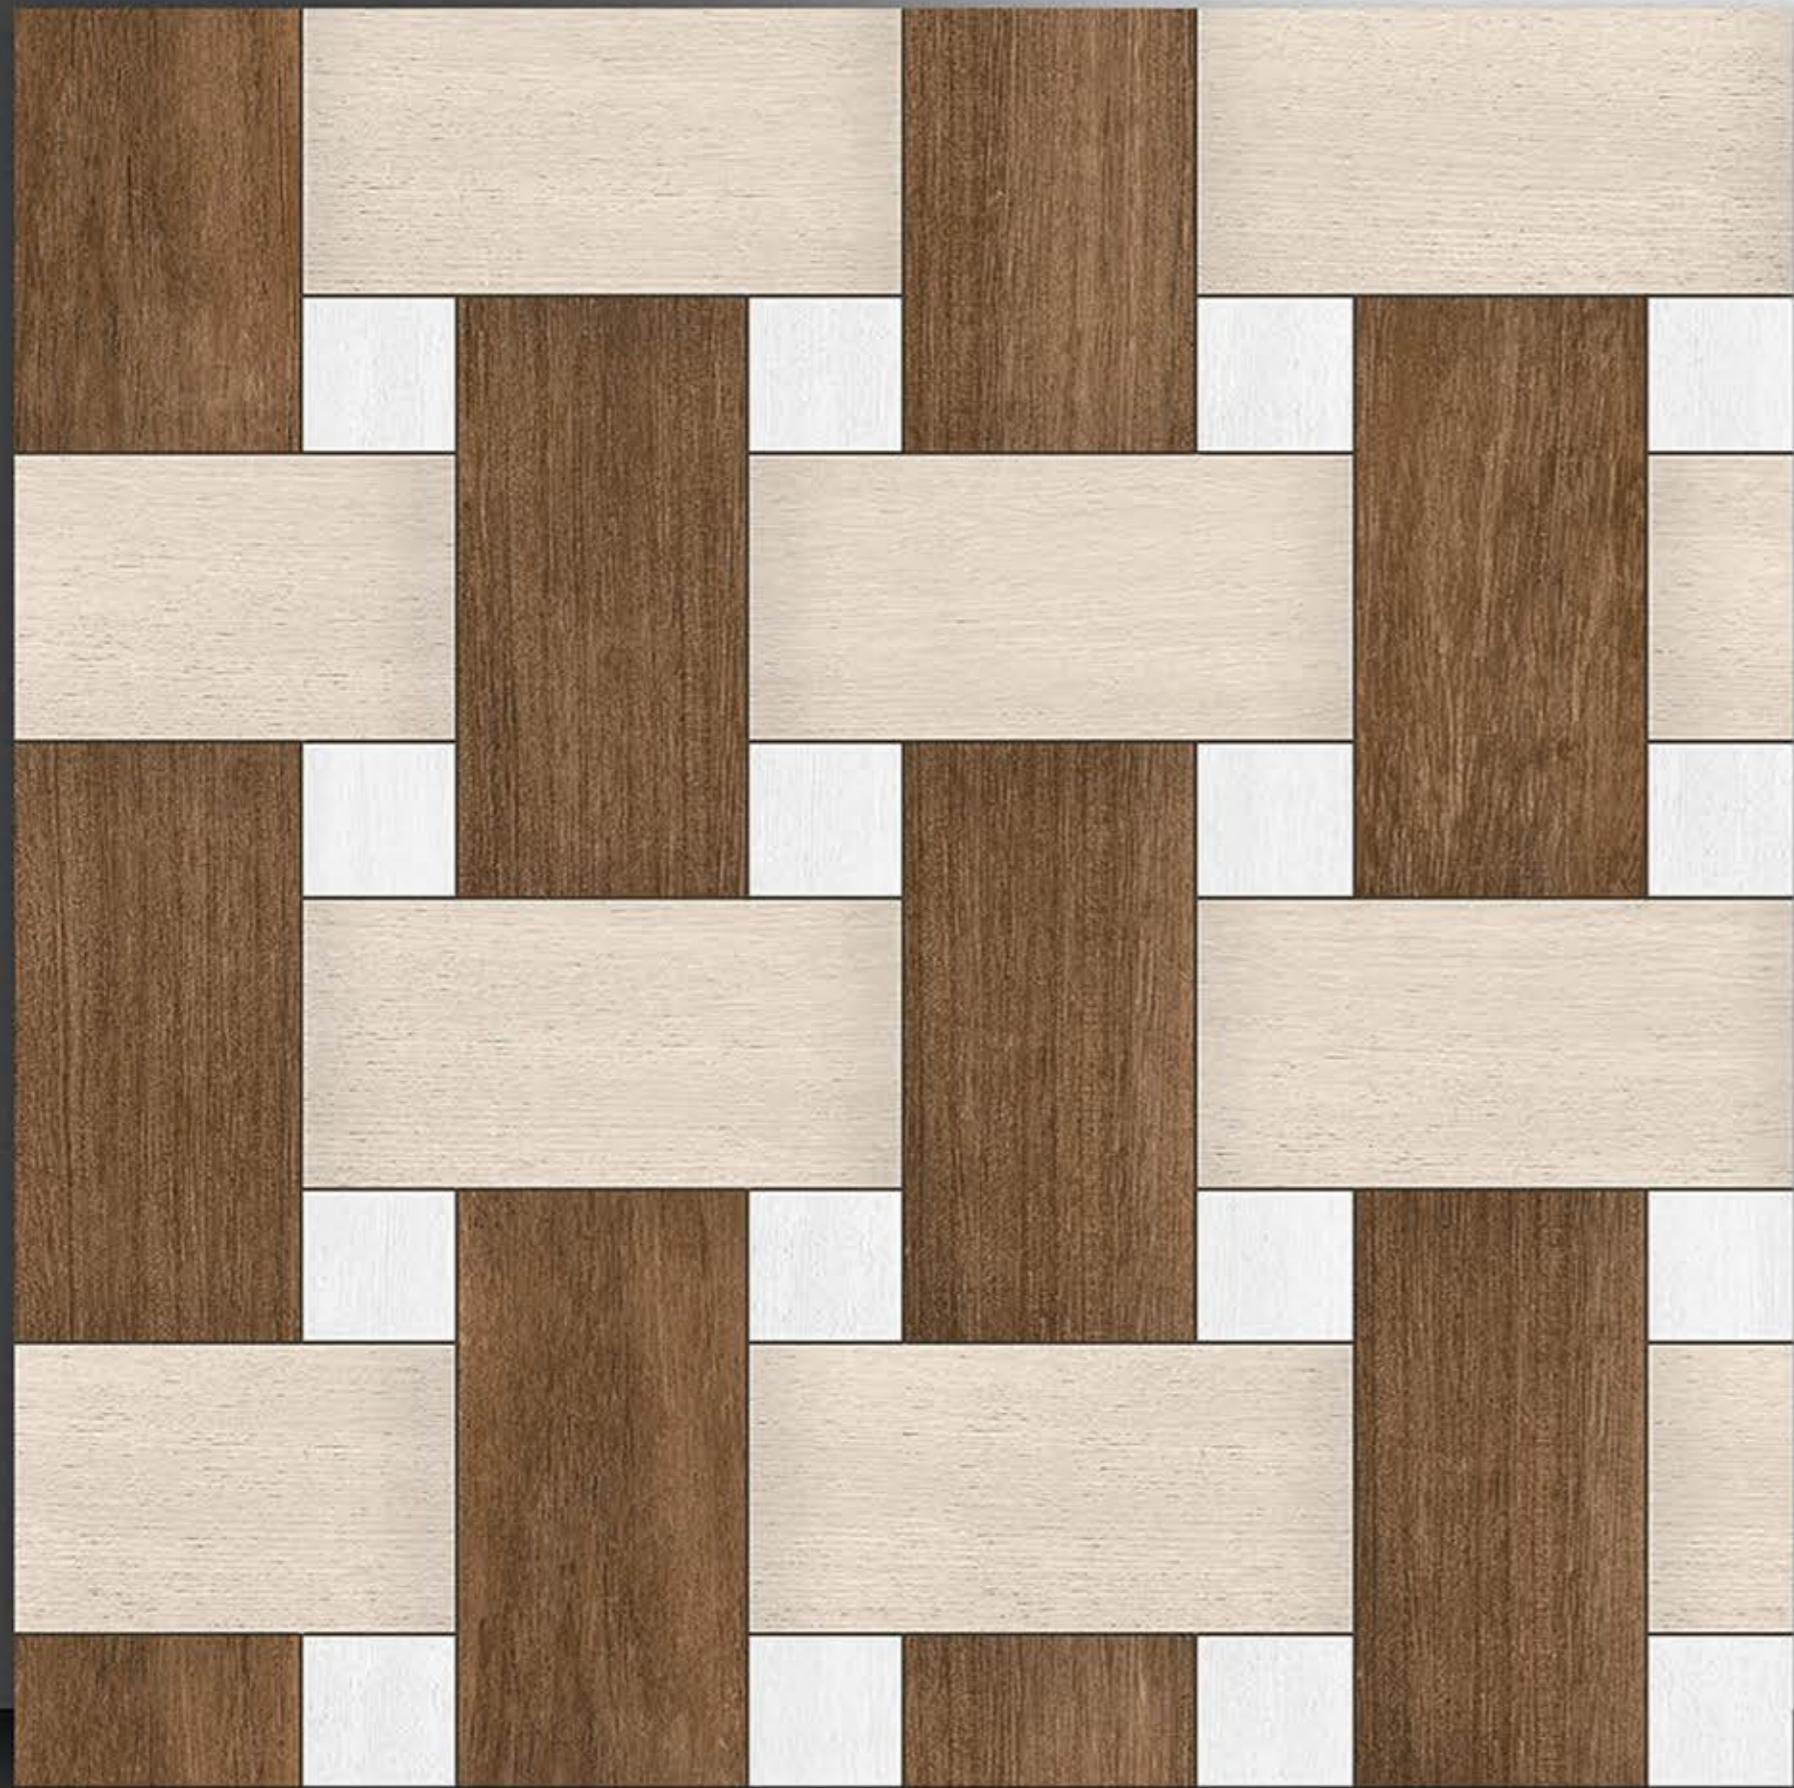

PORCELAIN TILES
600X600MM

S-2082