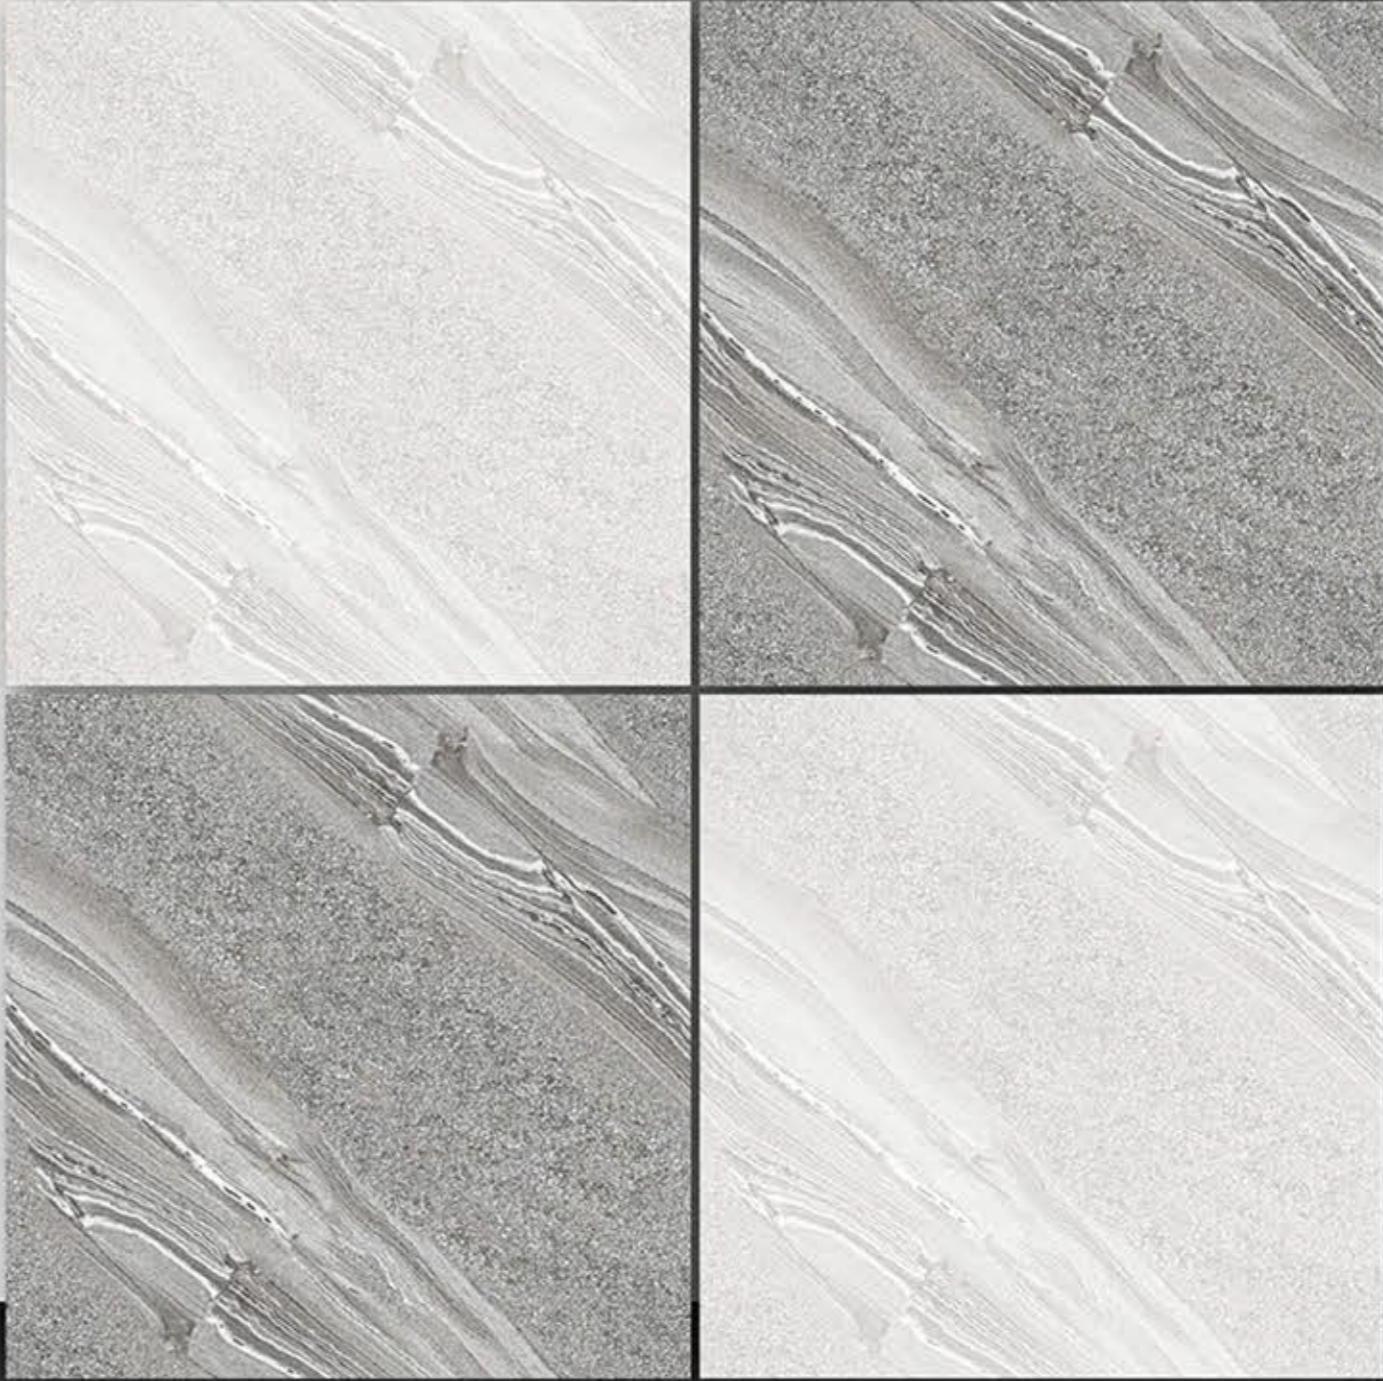

NEONTM
TILE

 **Series**
Sugar

PORCELAIN TILES
600X600MM

S-8043

NEONTM
TILE

Series
Sugar

Dark

Light