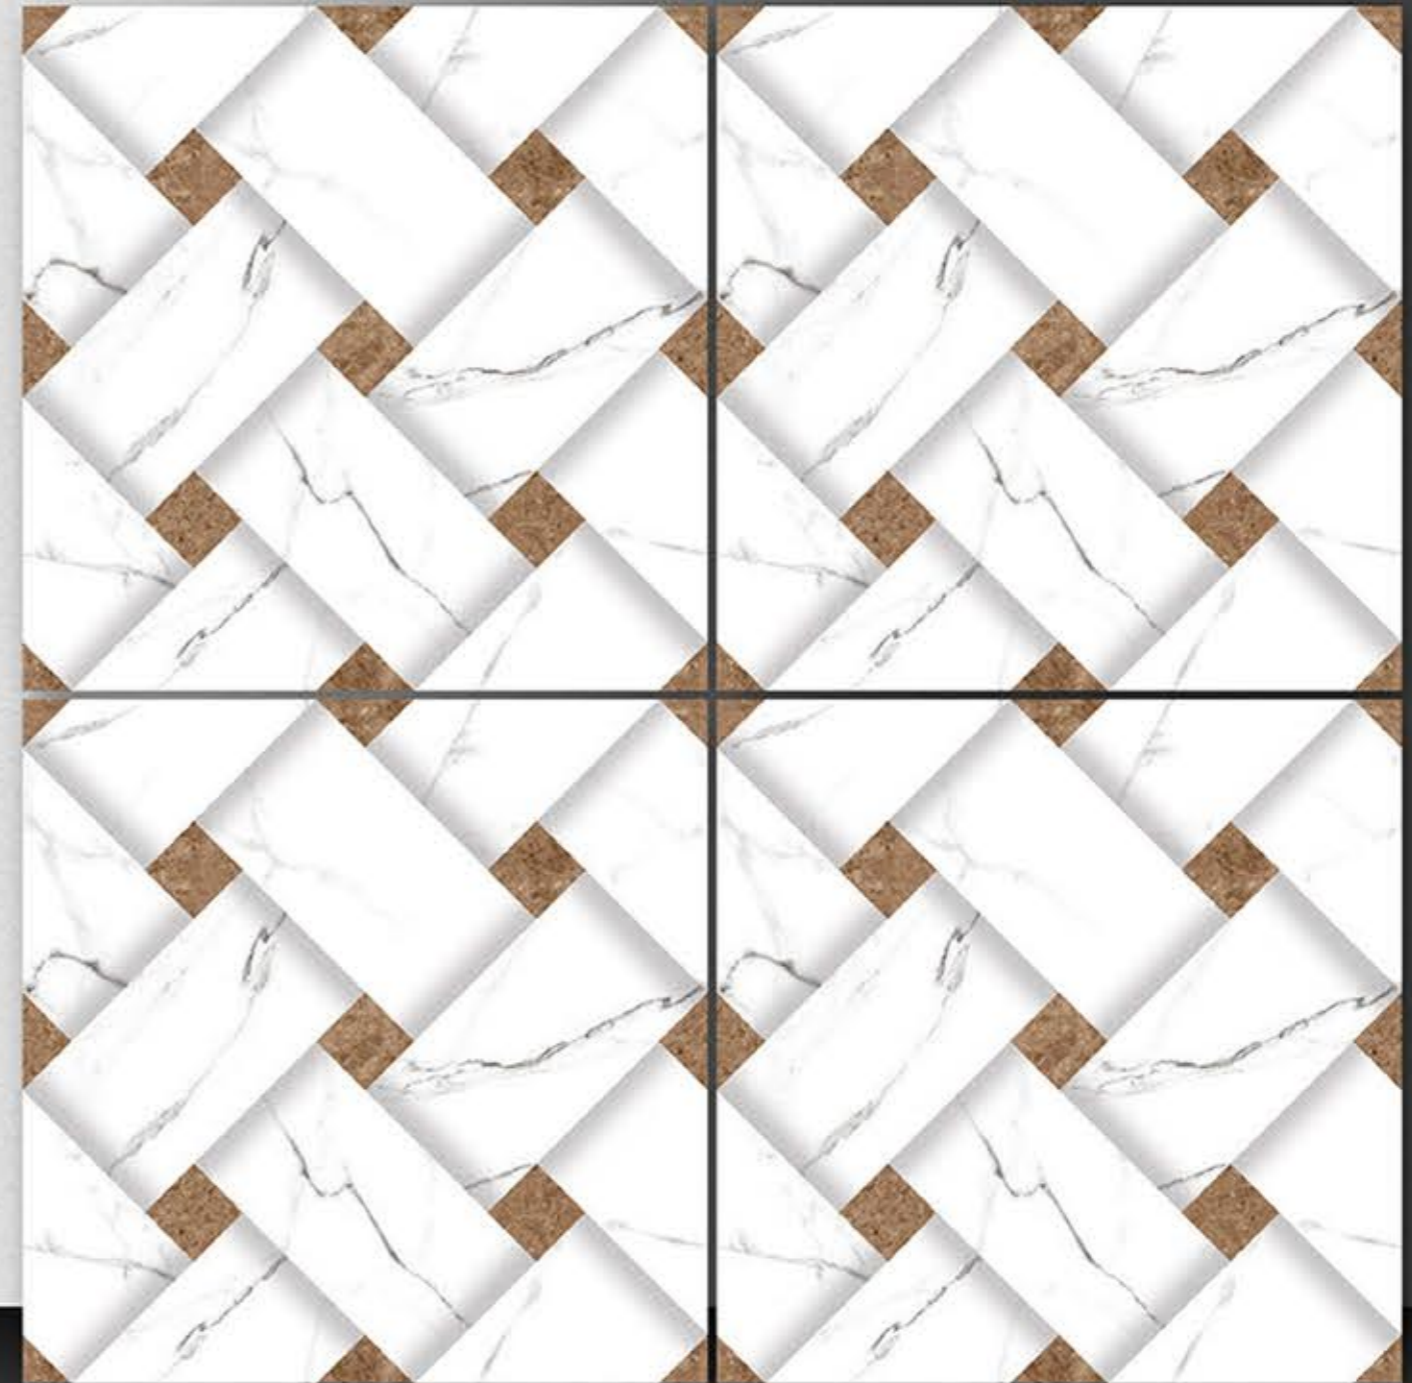

Series
Sugar