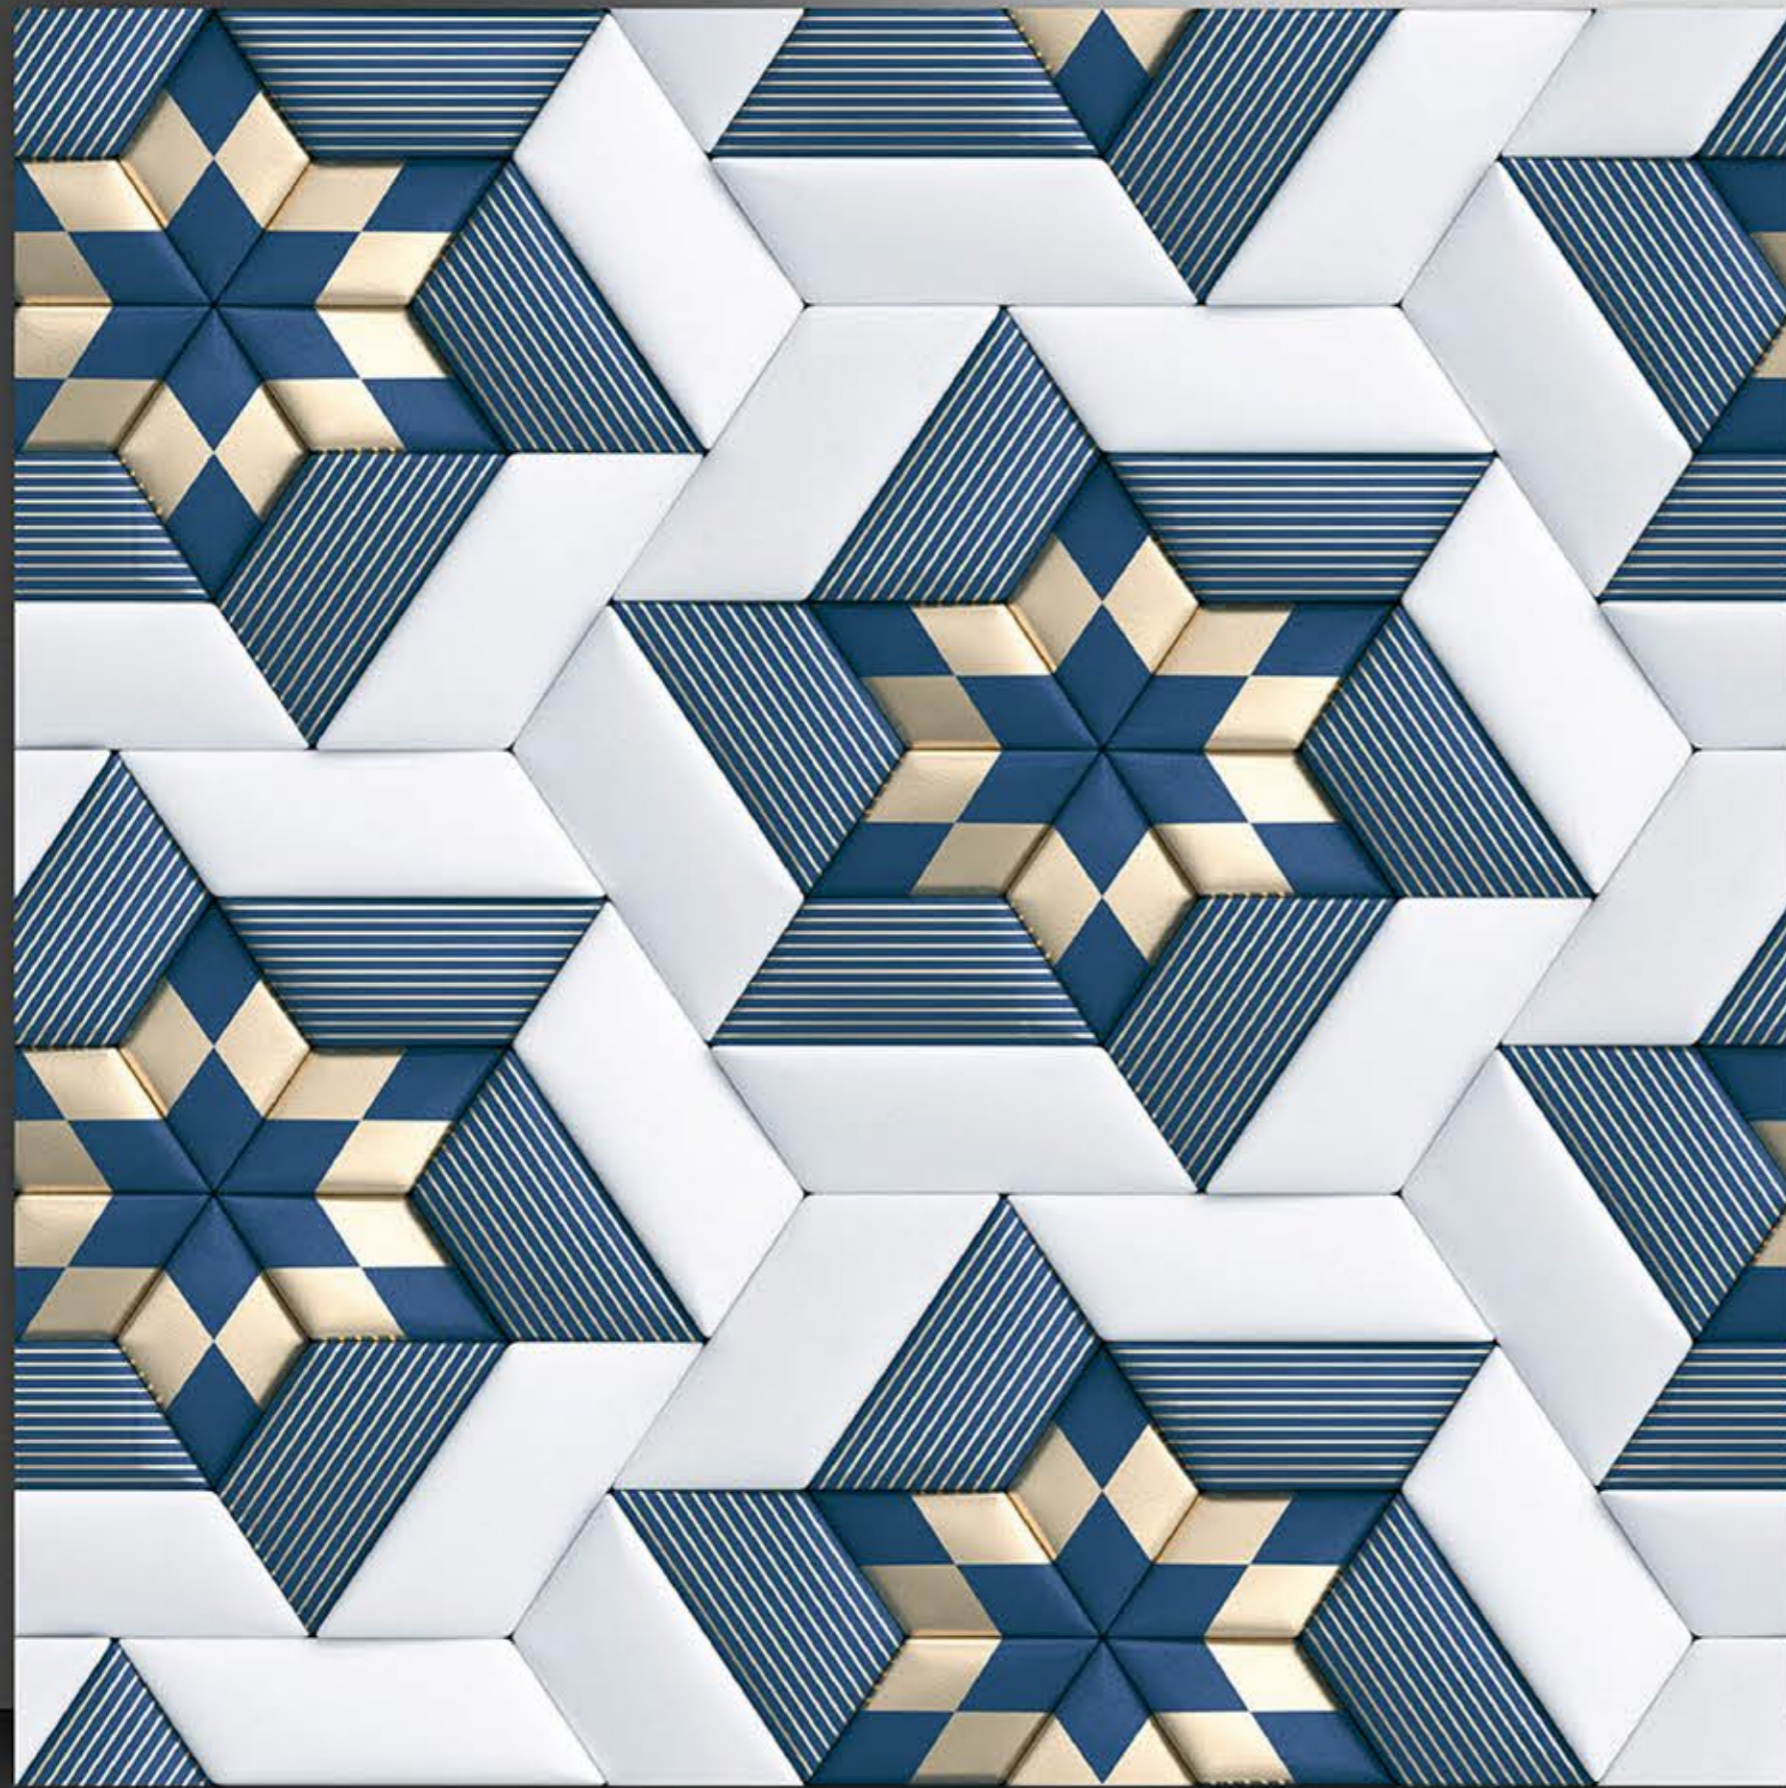

PORCELAIN TILES
600X600MM

S-6018