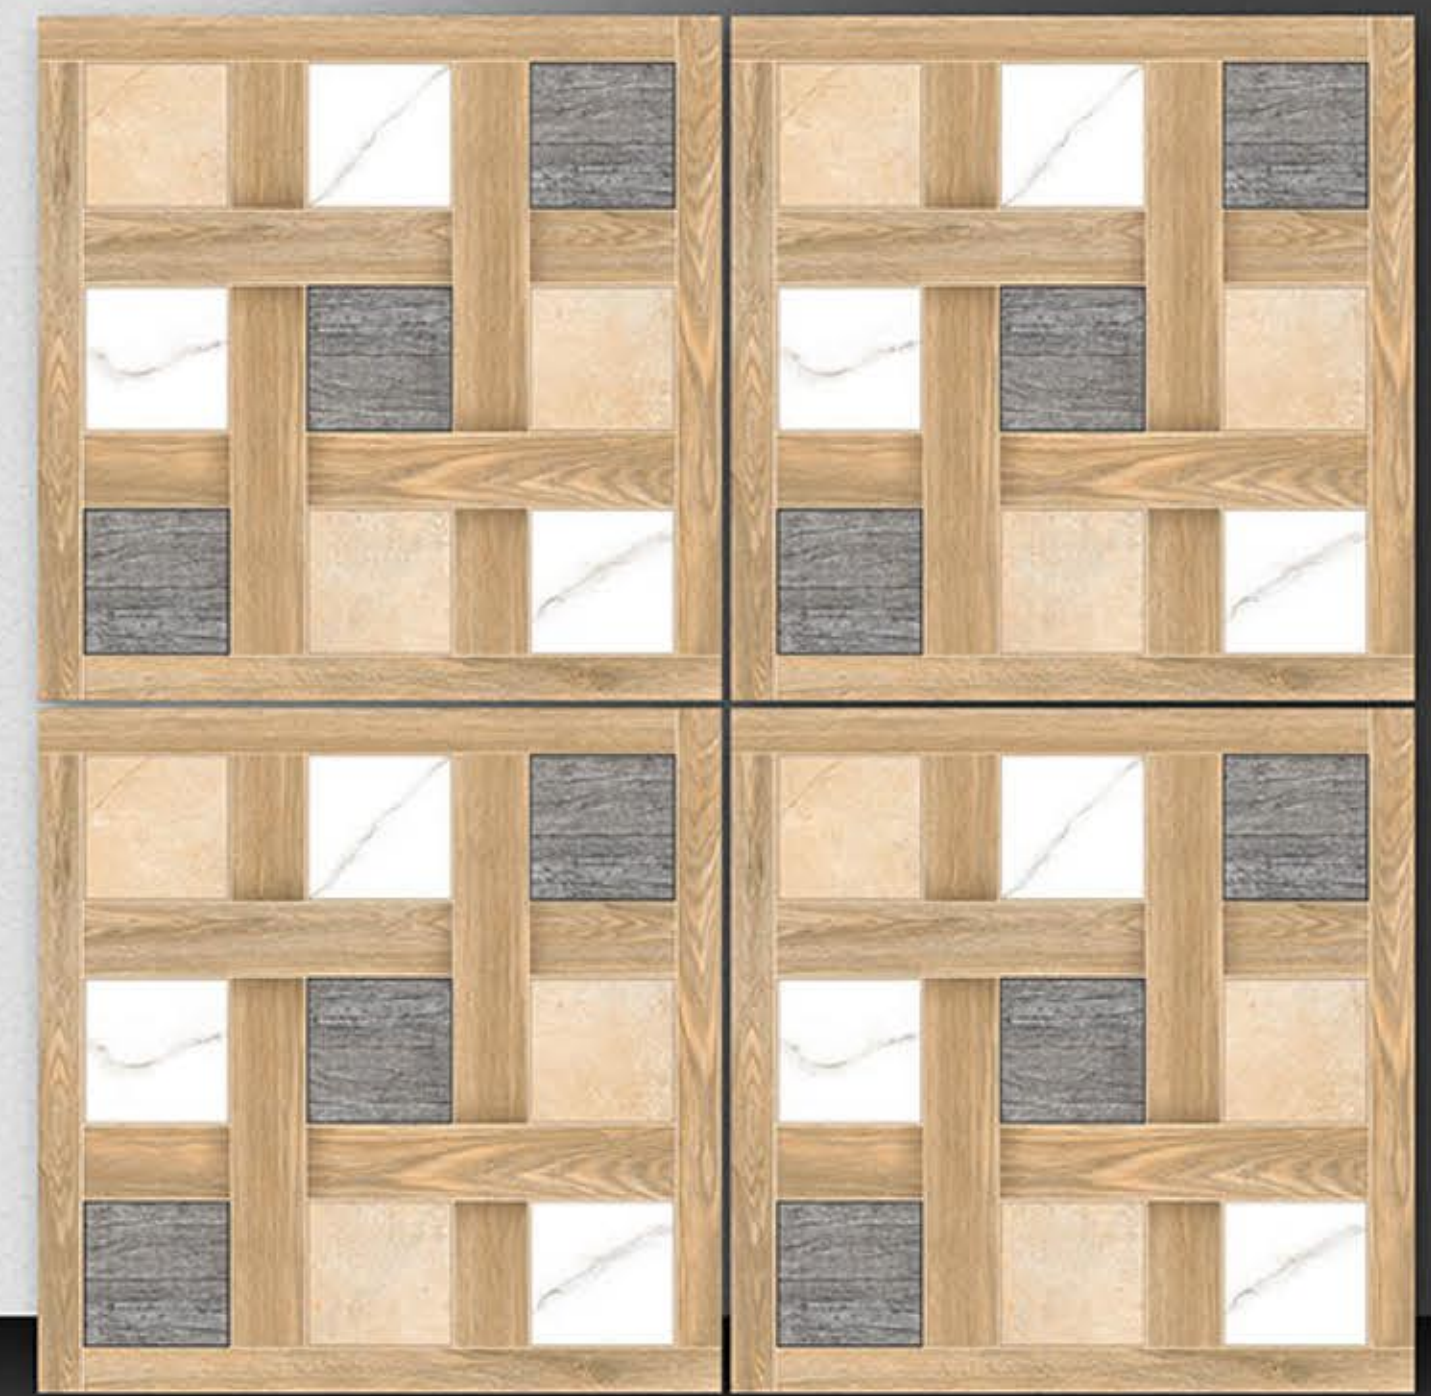

PORCELAIN TILES
600X600MM

P-309

PUNCH

NEON^{TM}
TILE

Series
Galicha