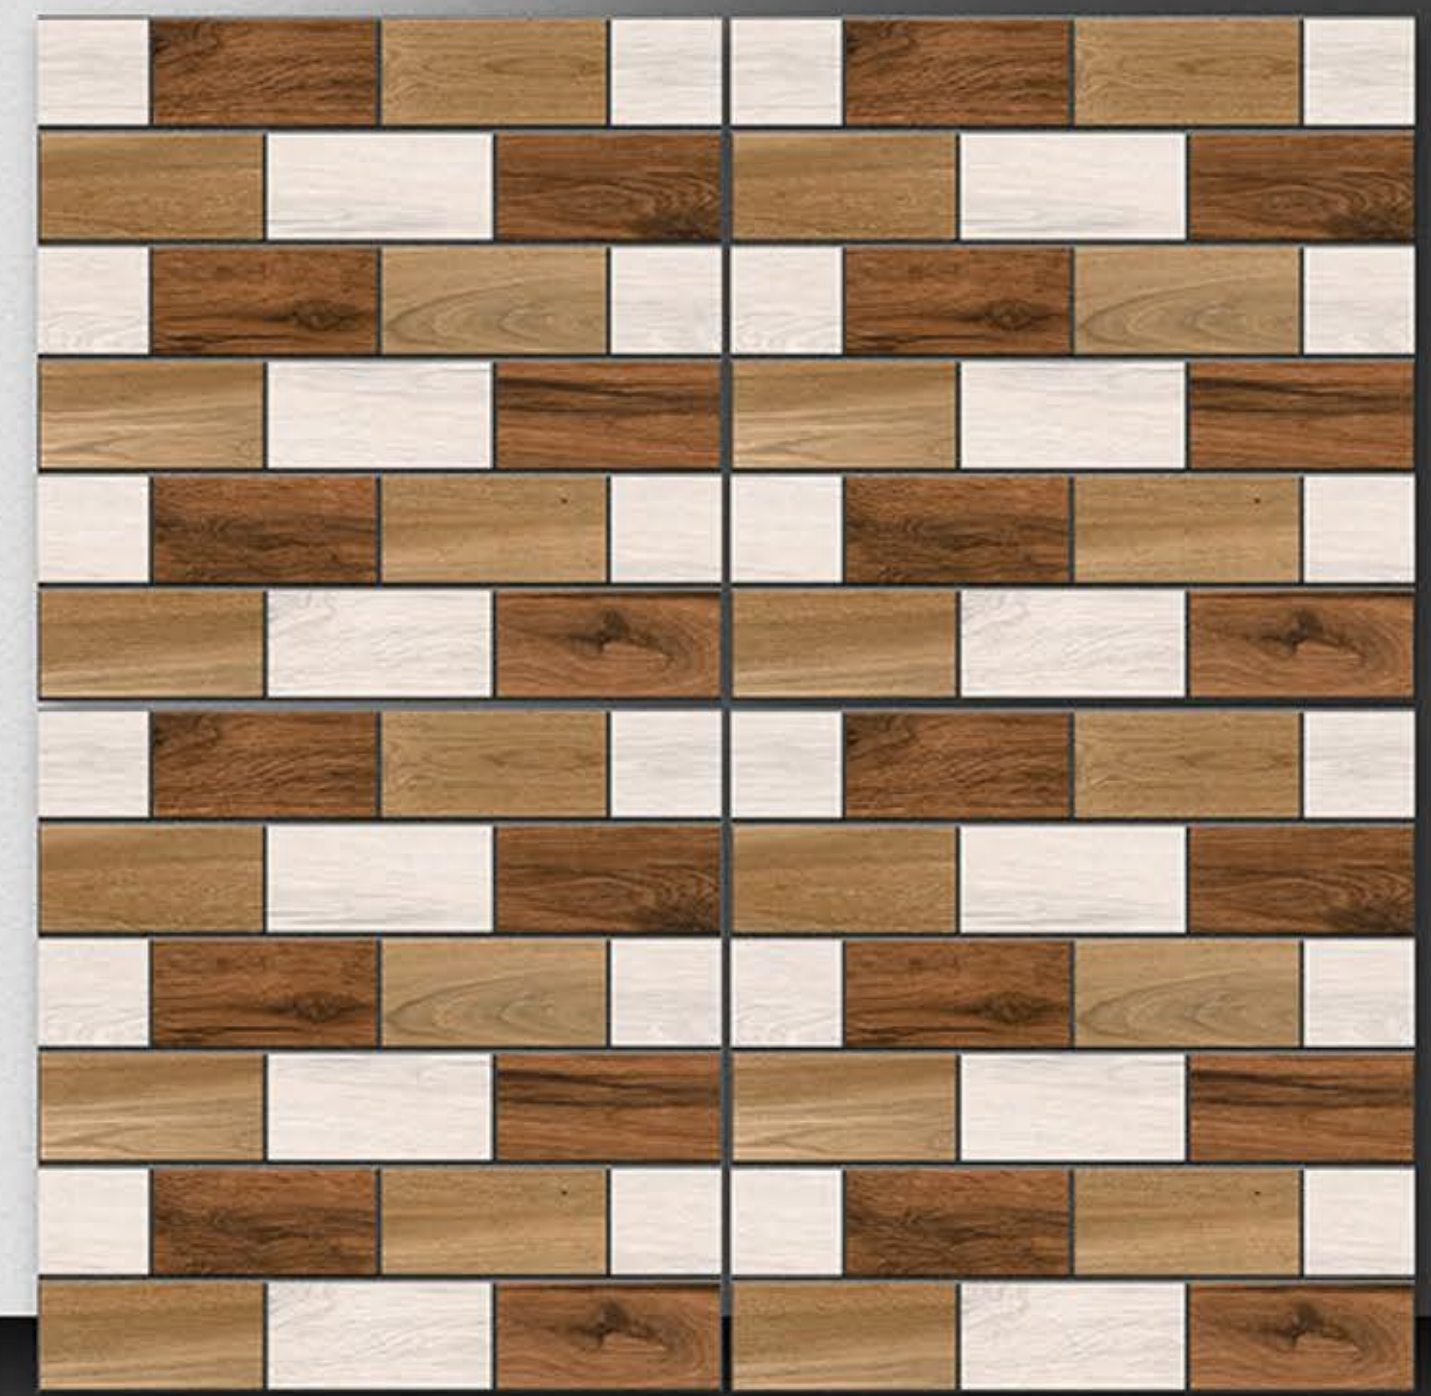

Series
wooden