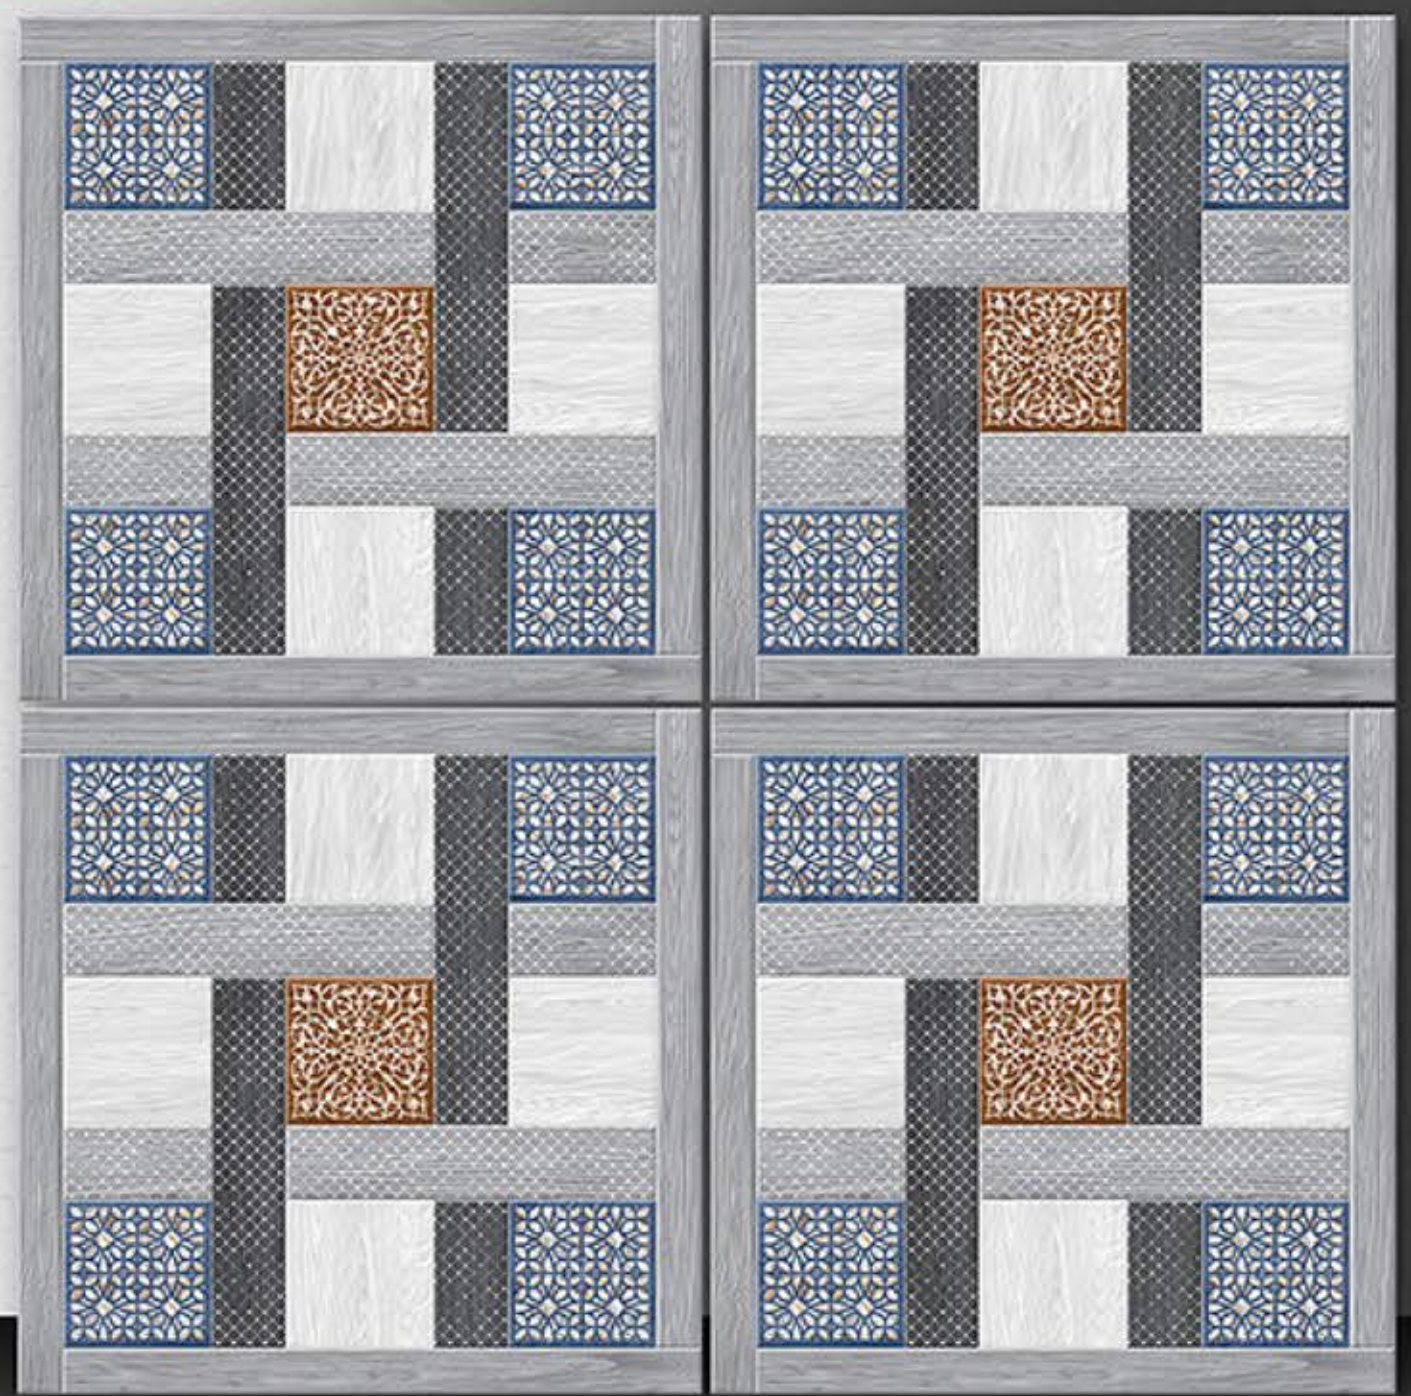

Series
Galicha