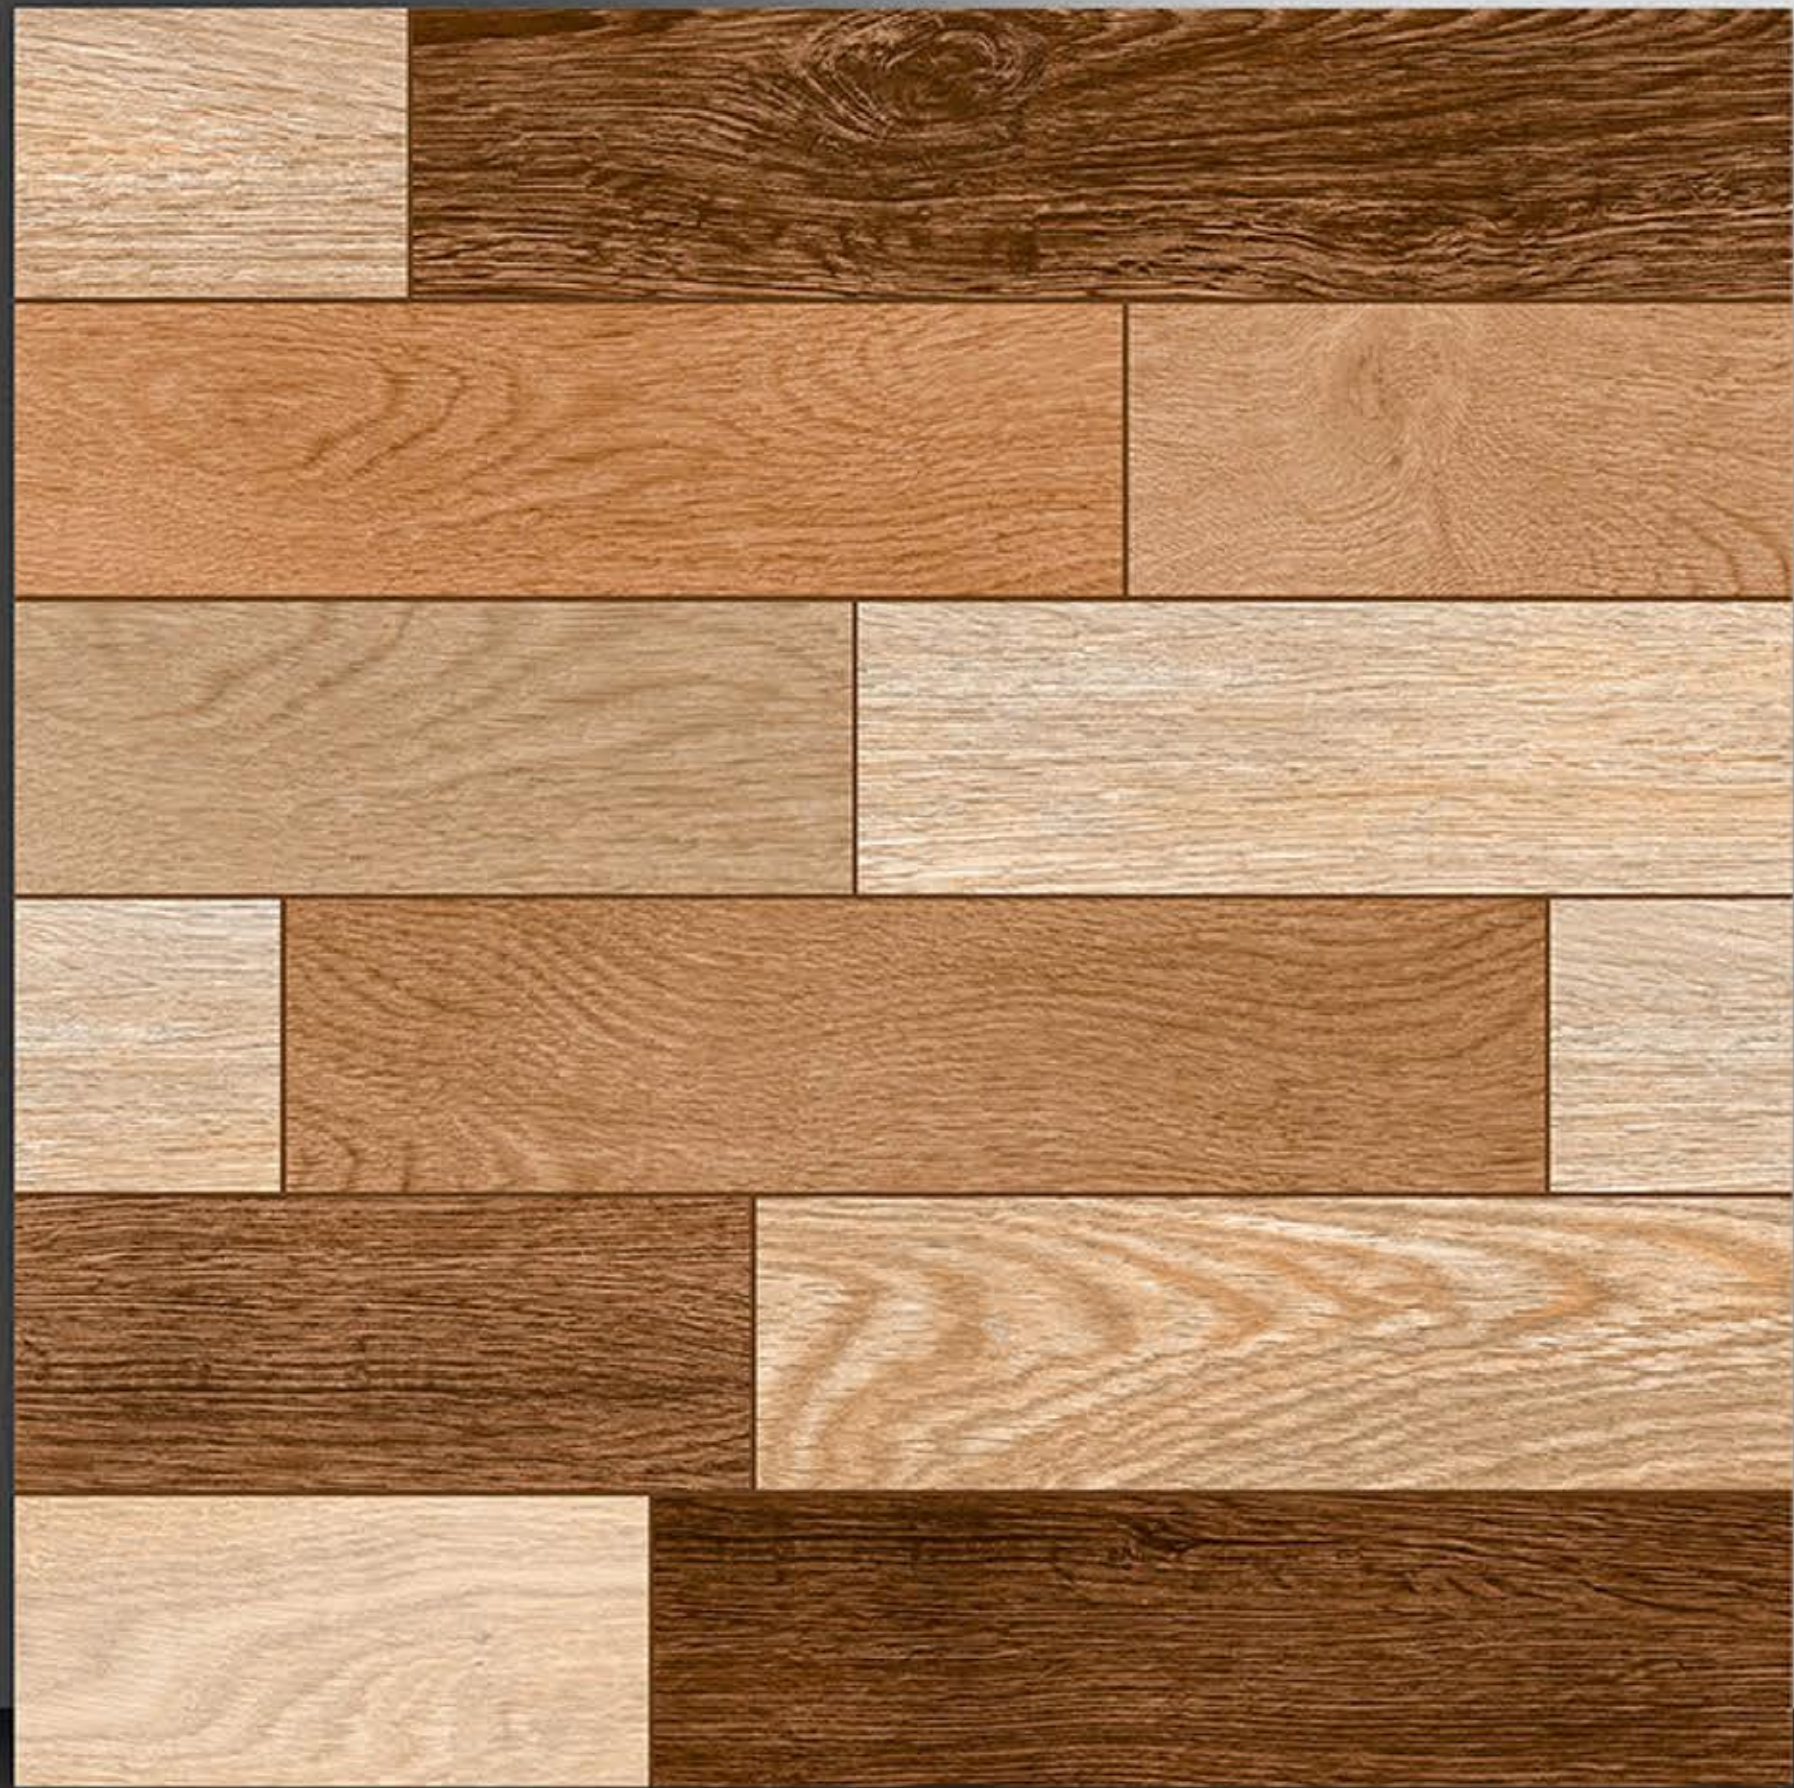

PORCELAIN TILES
600X600MM

P-323

PUNCH

NEON^{TM}
TILE