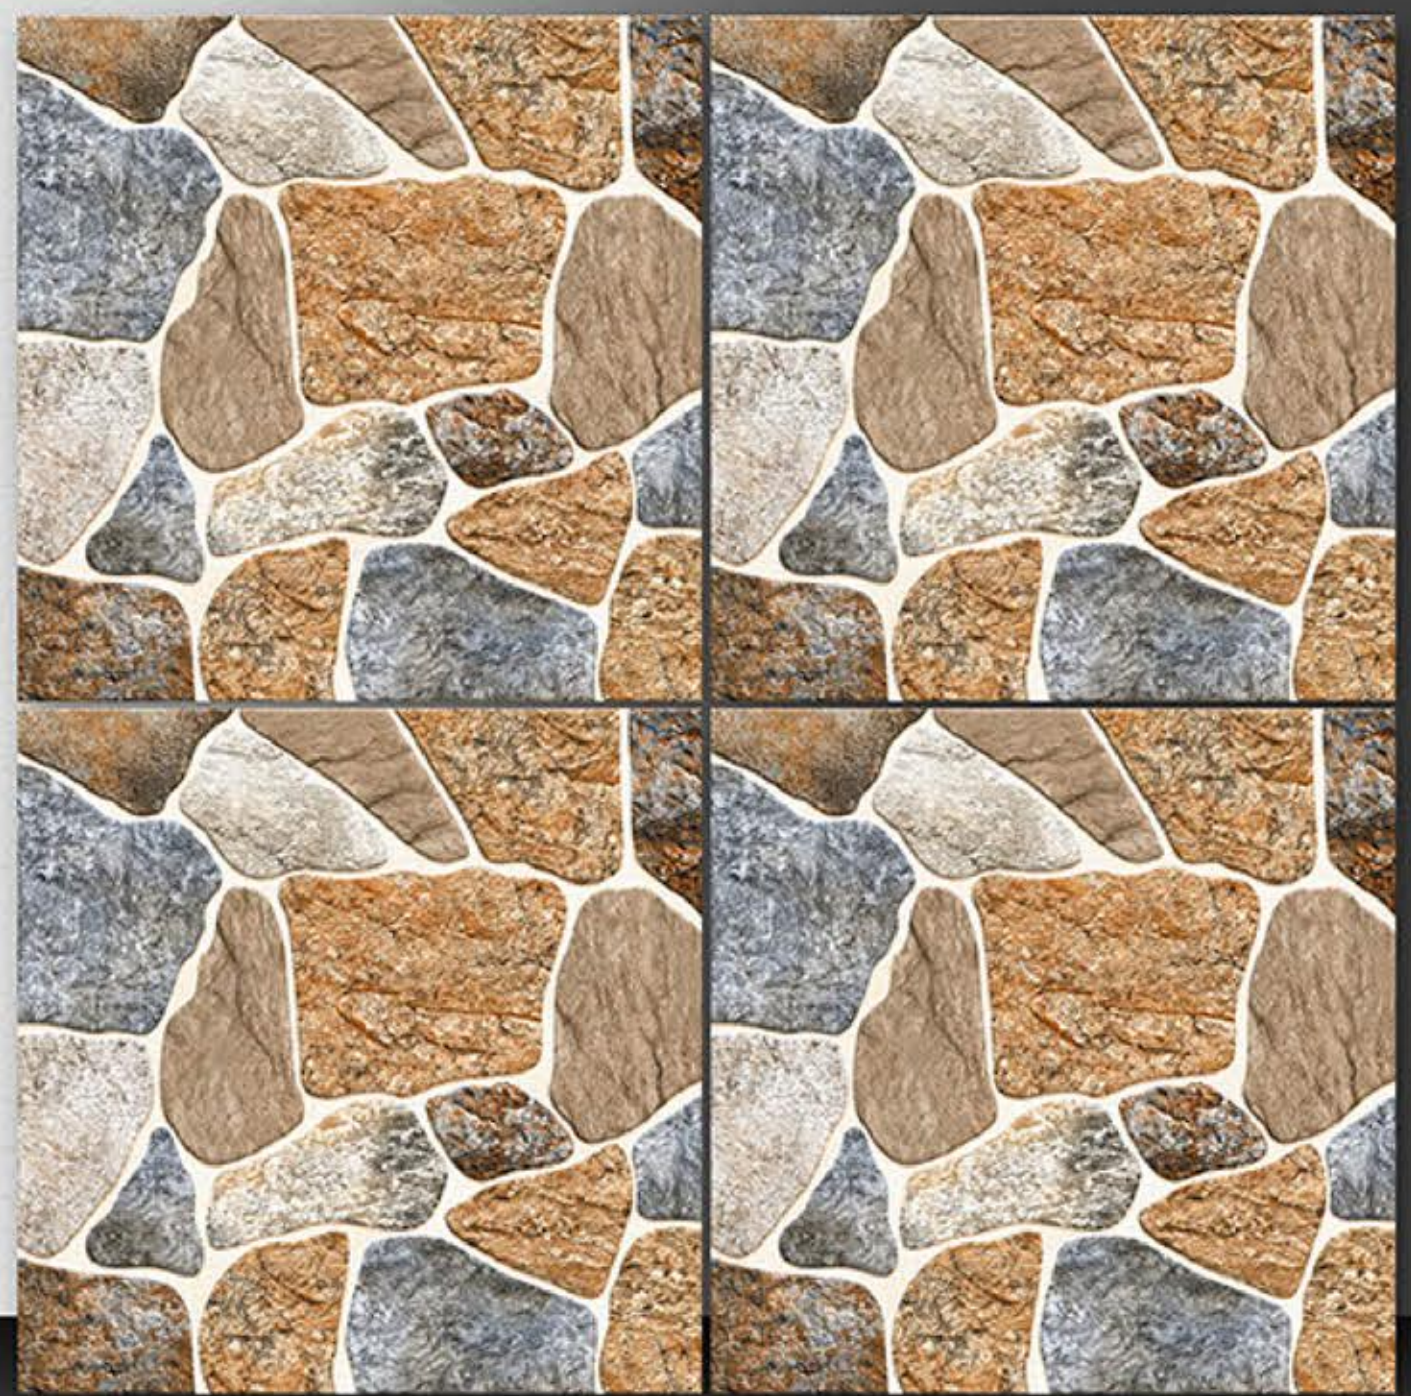

**NEON**  
TILE

Series  
wooden

**PORCELAIN TILES**  
**600X600MM**

**P-335**

**PUNCH**

**NEON**<sup>TM</sup>  
**TILE**

Series  
**Stone**

**PORCELAIN TILES**  
**600X600MM**