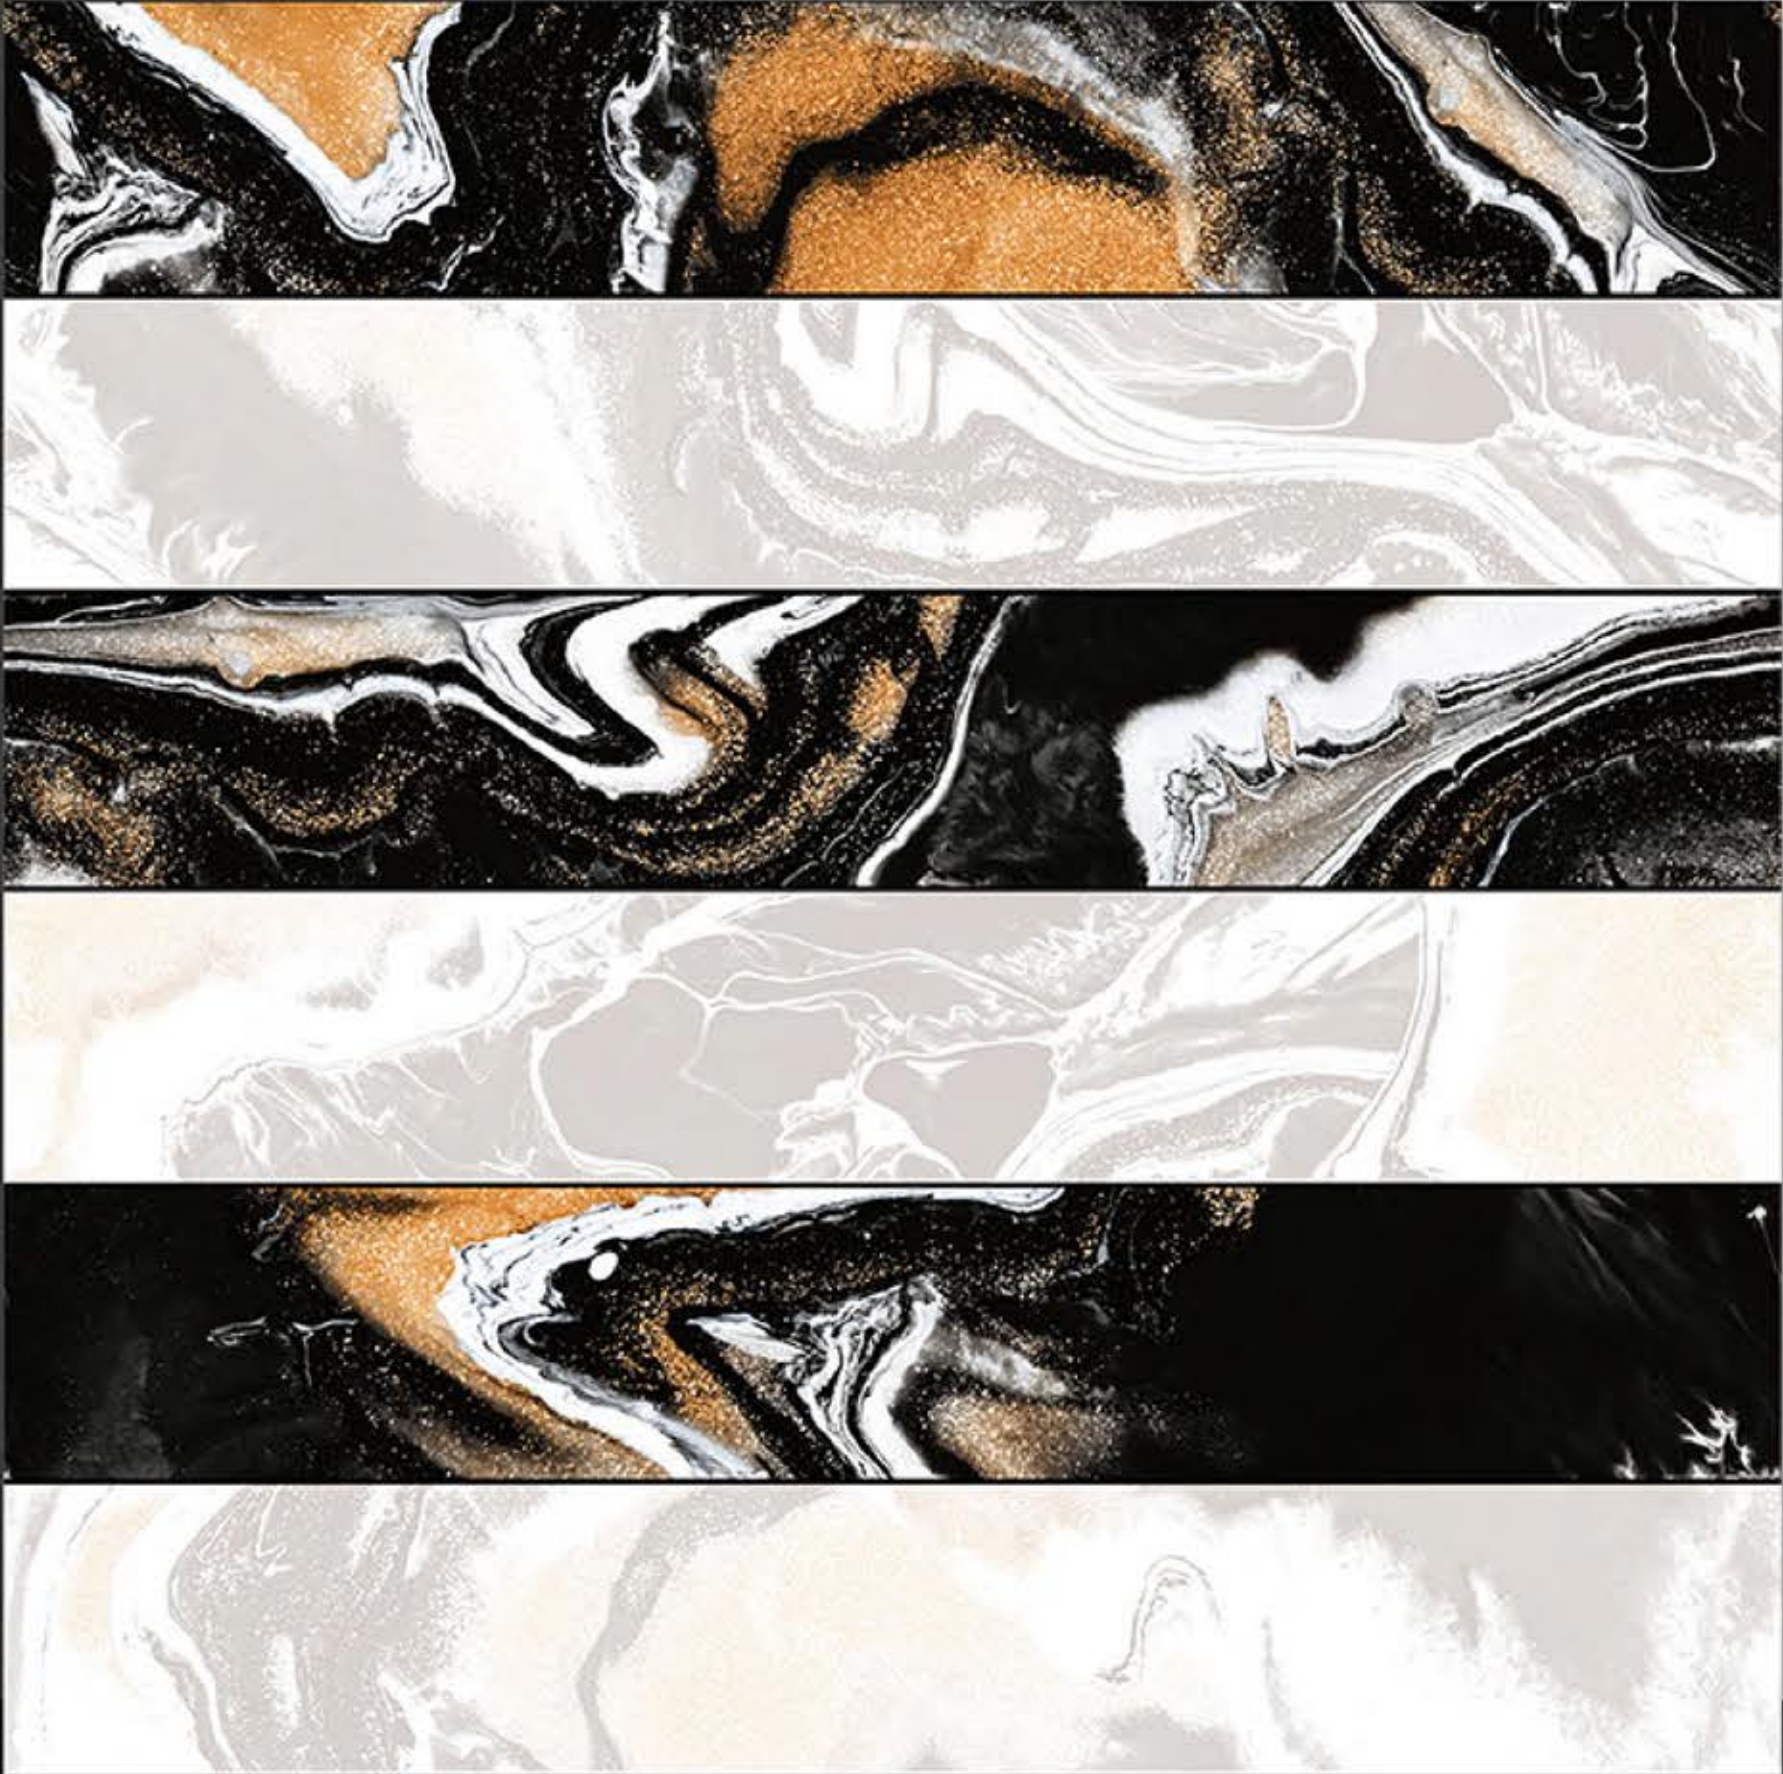

PORCELAIN TILES
600X600MM

P-304

PUNCH

NEON
TILE