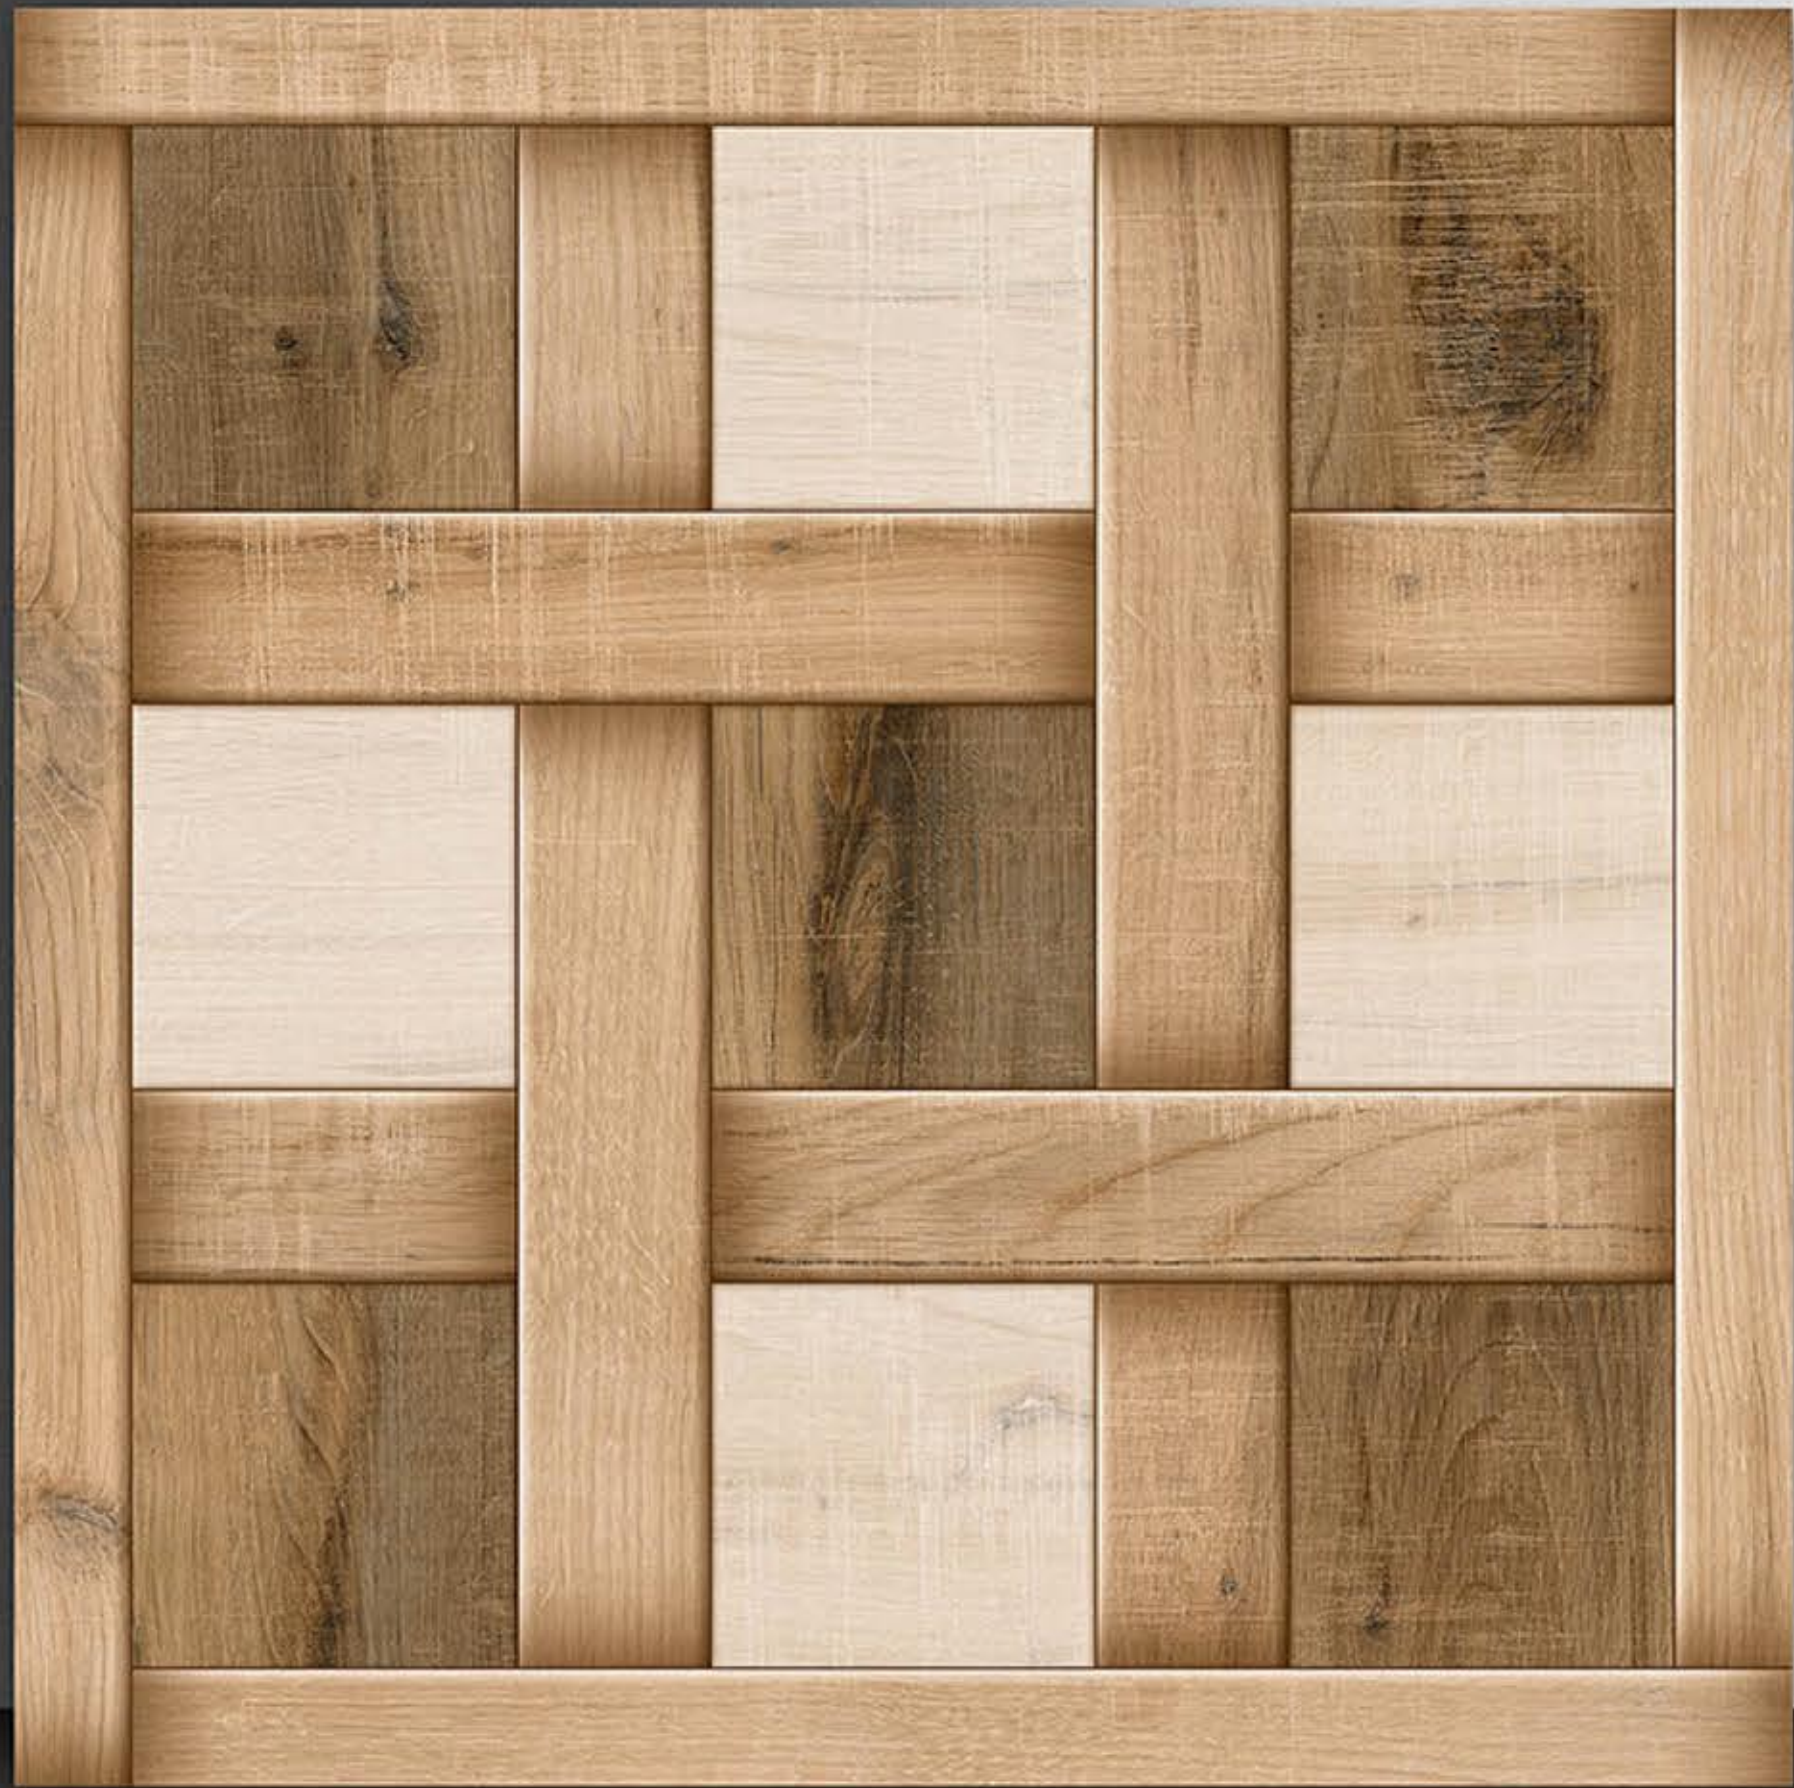

PORCELAIN TILES
600X600MM

P-317

PUNCH

NEON
TILE

Series
Galicha