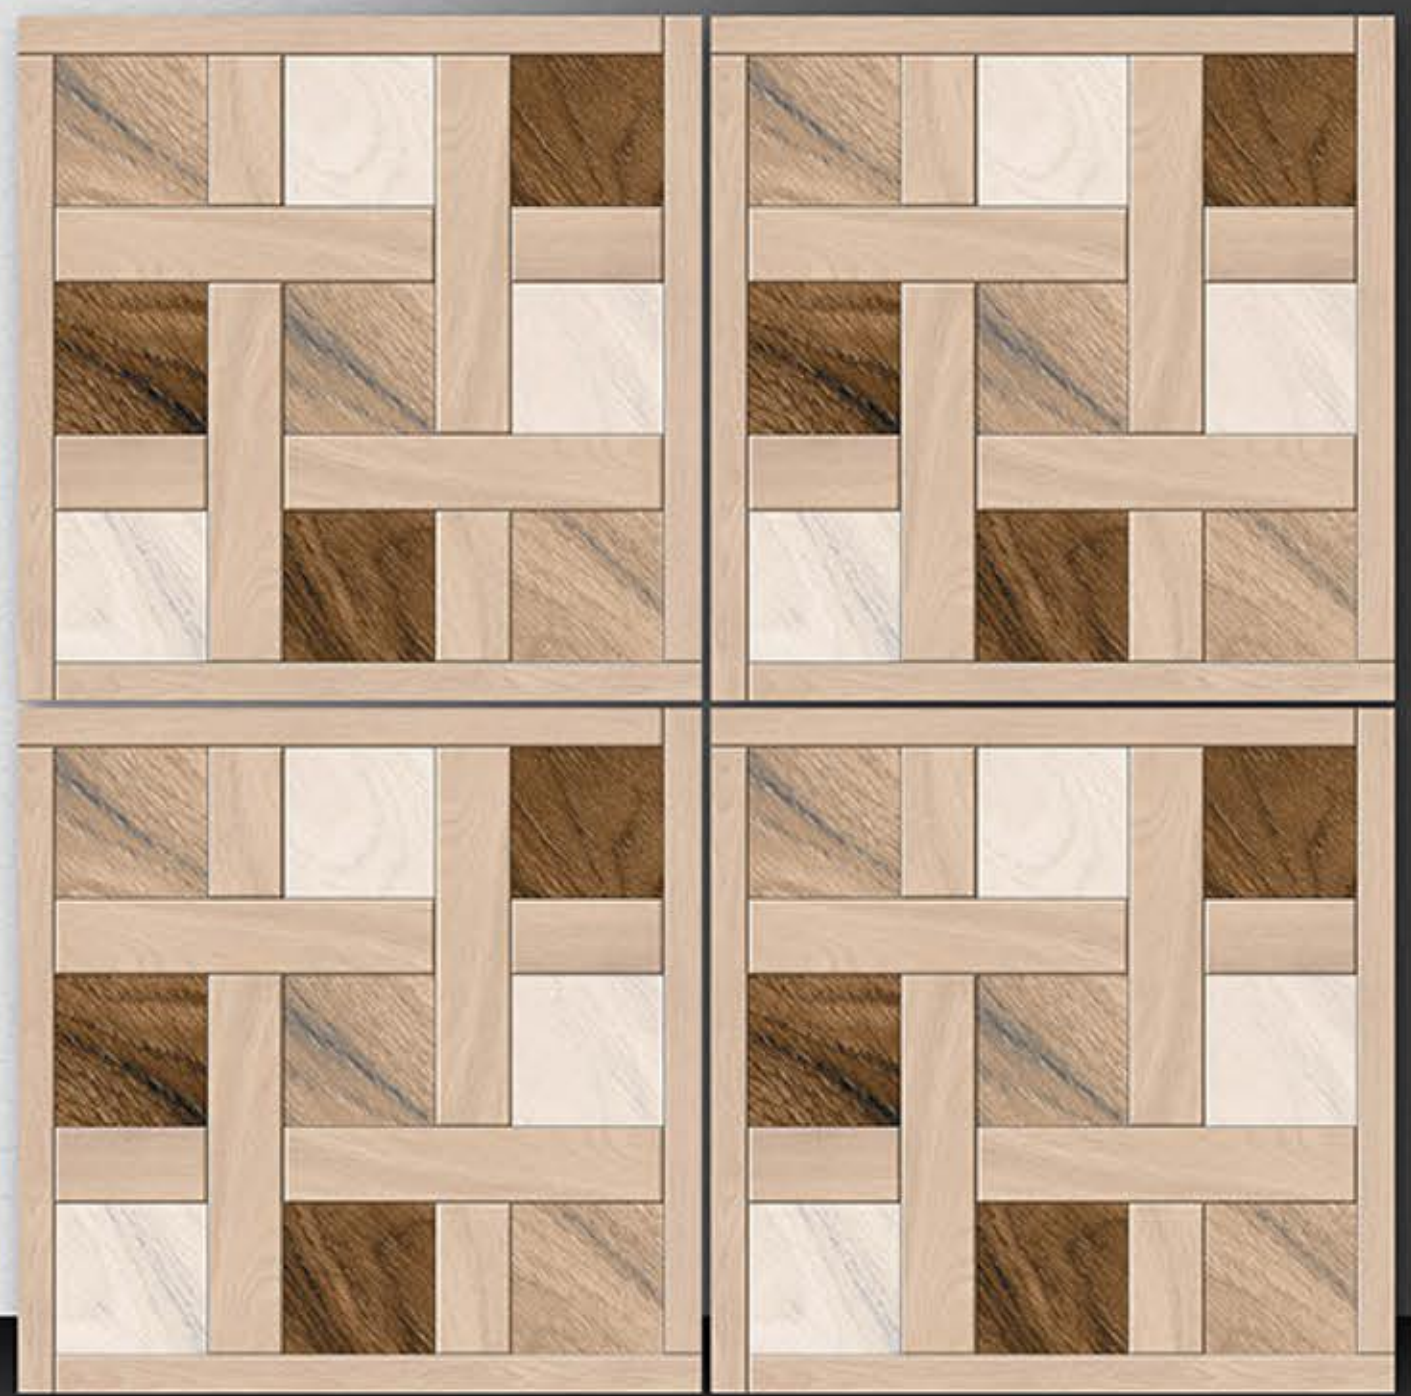

PORCELAIN TILES
600X600MM

P-315

PUNCH

NEON^{TM}
TILE

Series
Galicha