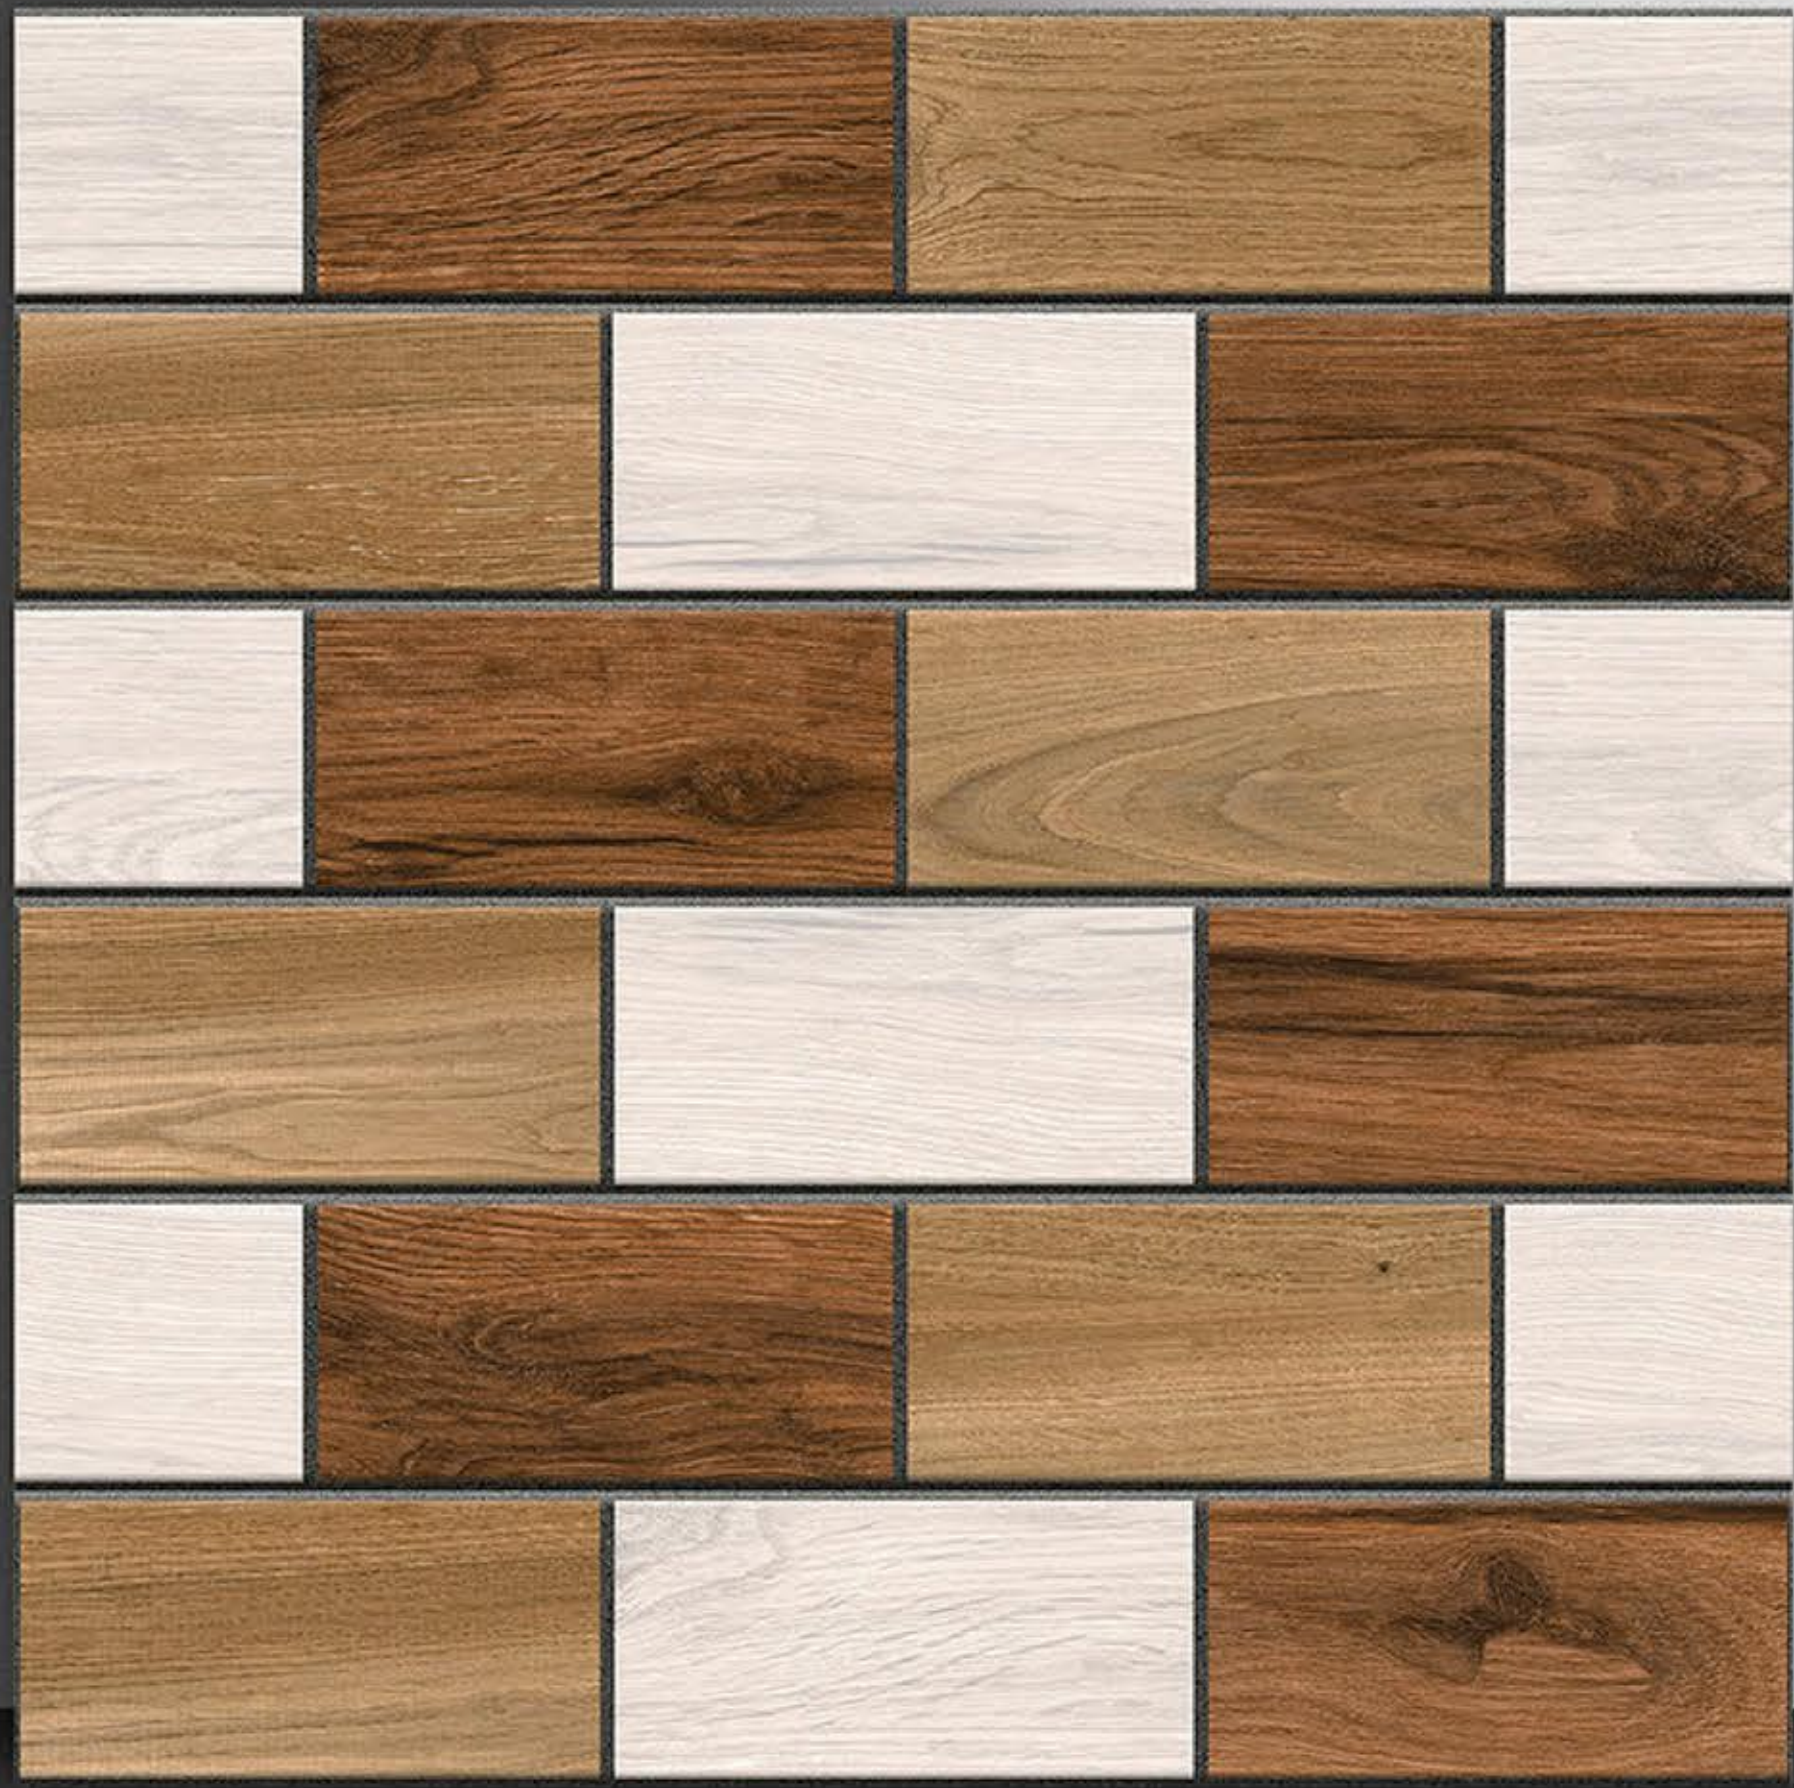

PORCELAIN TILES
600X600MM

P-307

PUNCH

NEON^{TM}
TILE