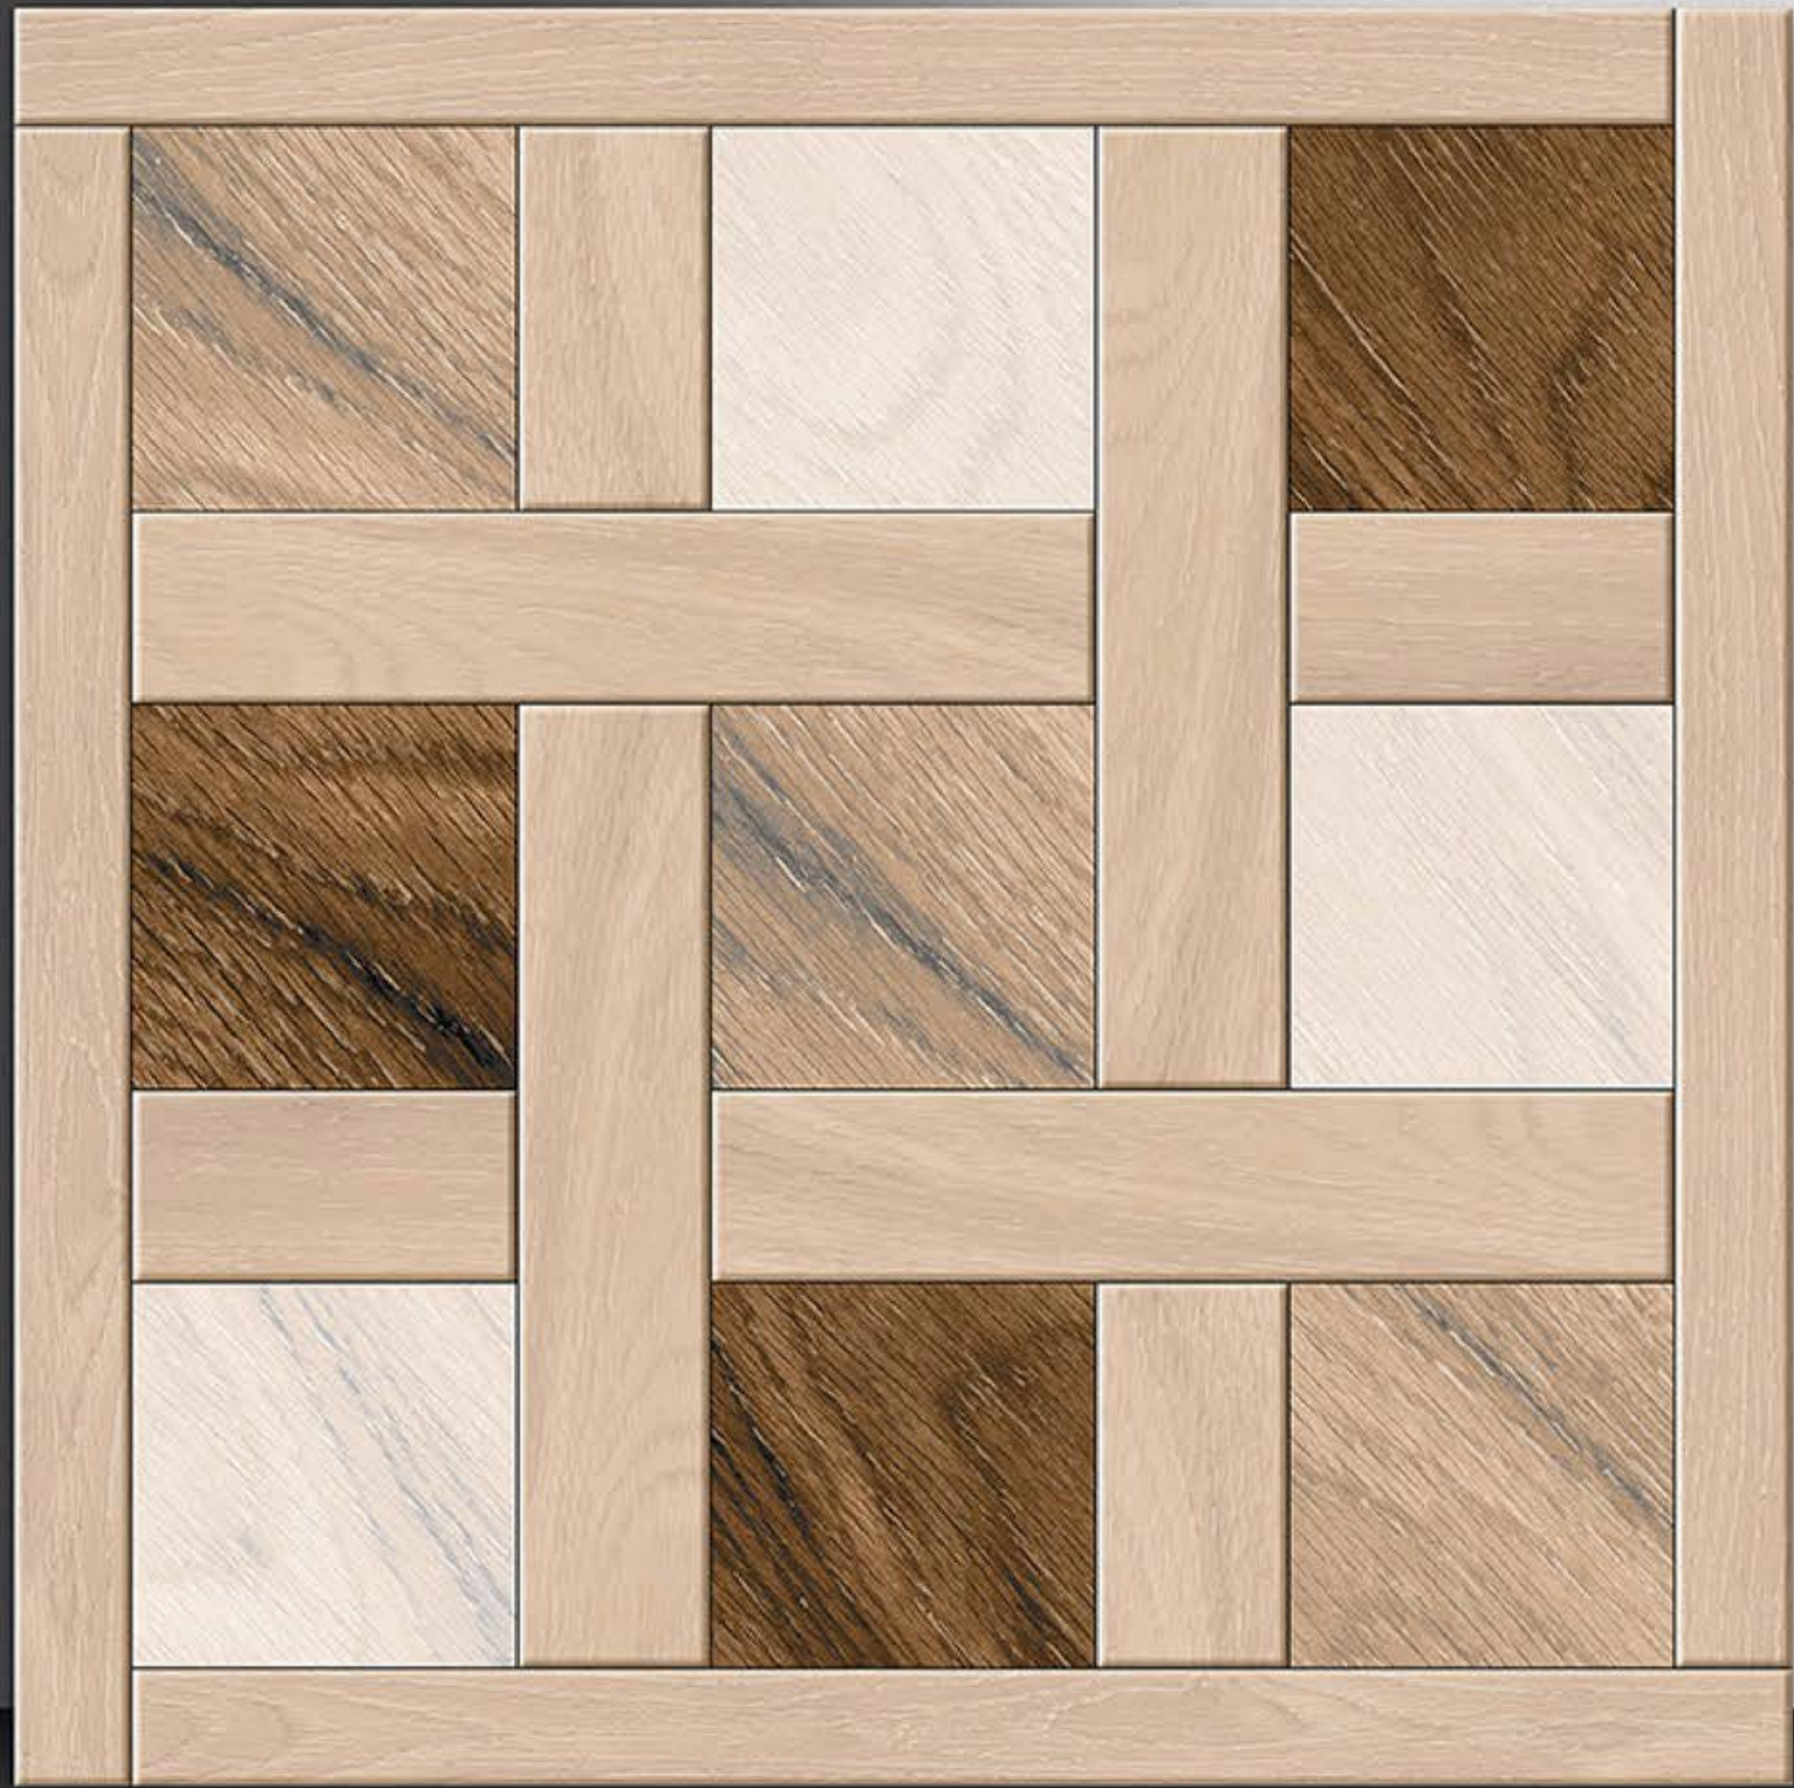

PORCELAIN TILES
600X600MM

P-315

PUNCH

NEON^{TM}
TILE

Series
Galicha