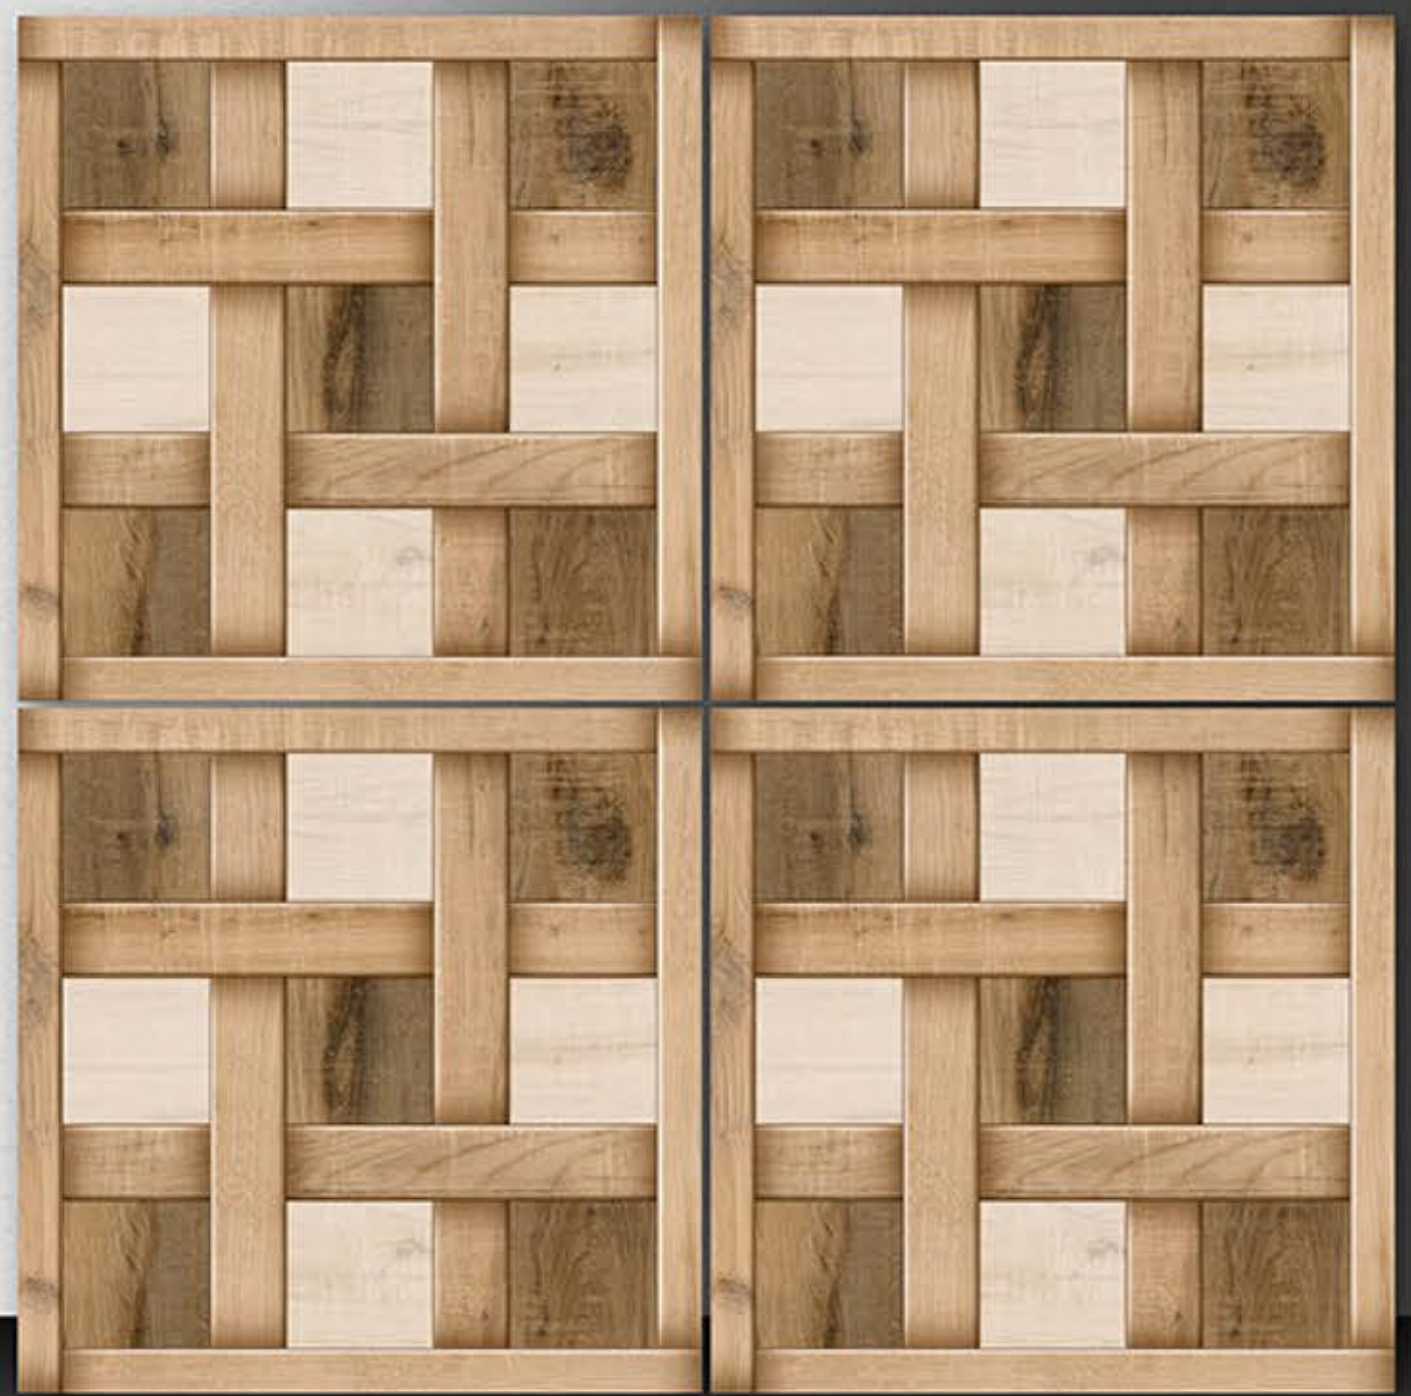

PORCELAIN TILES
600X600MM

P-317

PUNCH

NEON
TILE

Series
Galicha