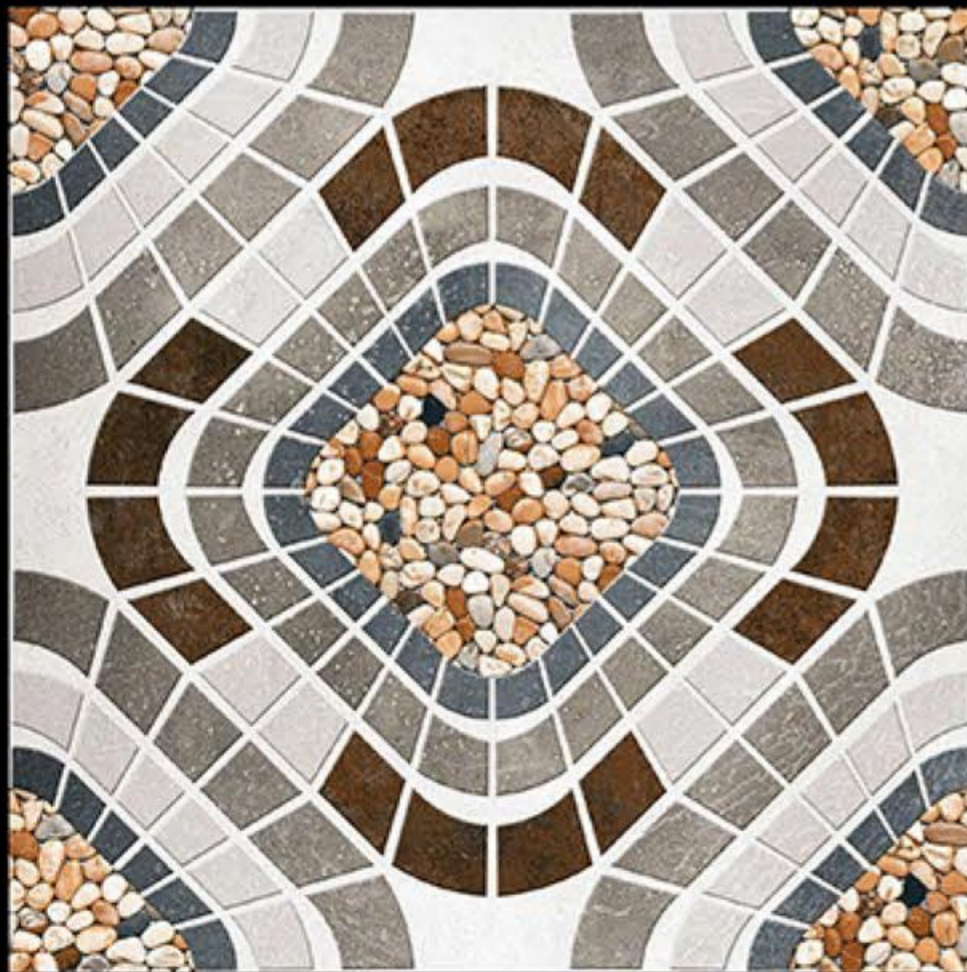

NEONTM
TILE

● PUNCH

511

300x300 mm

Heavy Duty Vitrified Parking Tiles

NEONTM
TILE

● PUNCH

512