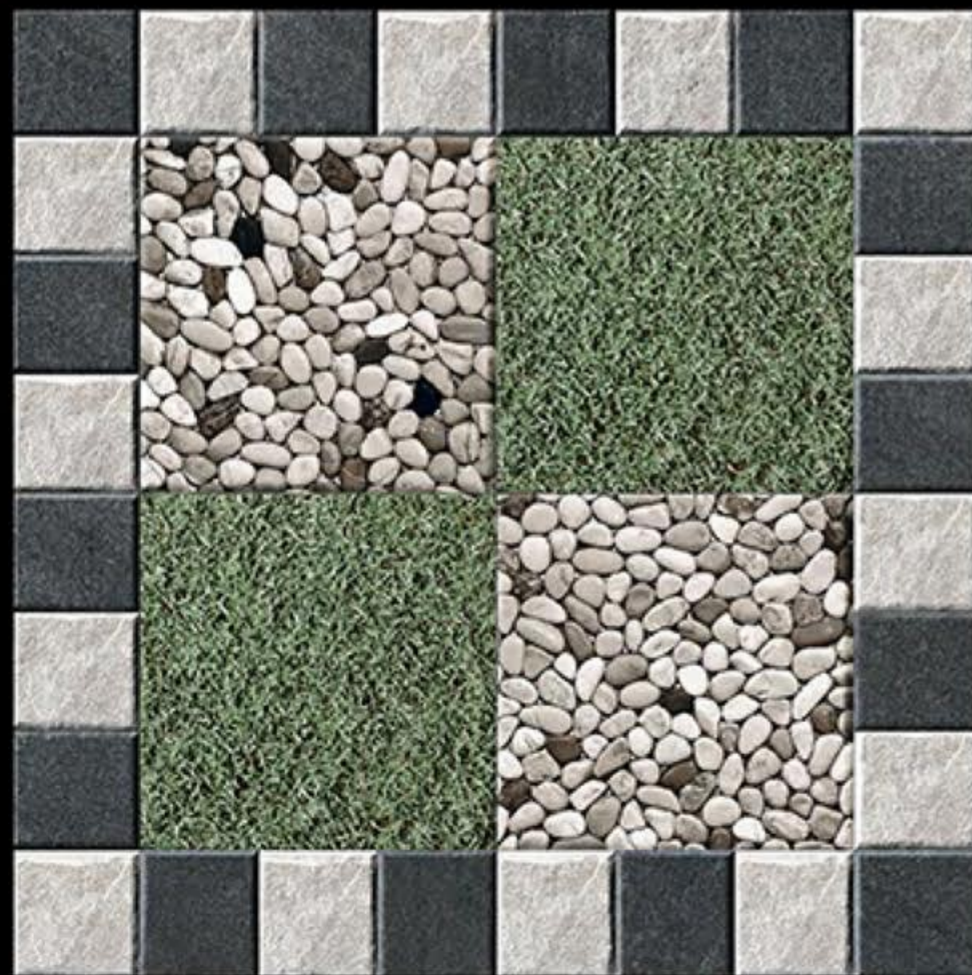

● PUNCH

673

300x300 mm

Heavy Duty Vitrified Parking Tiles

NEONTM
TILE

● PUNCH

674

300x300 mm