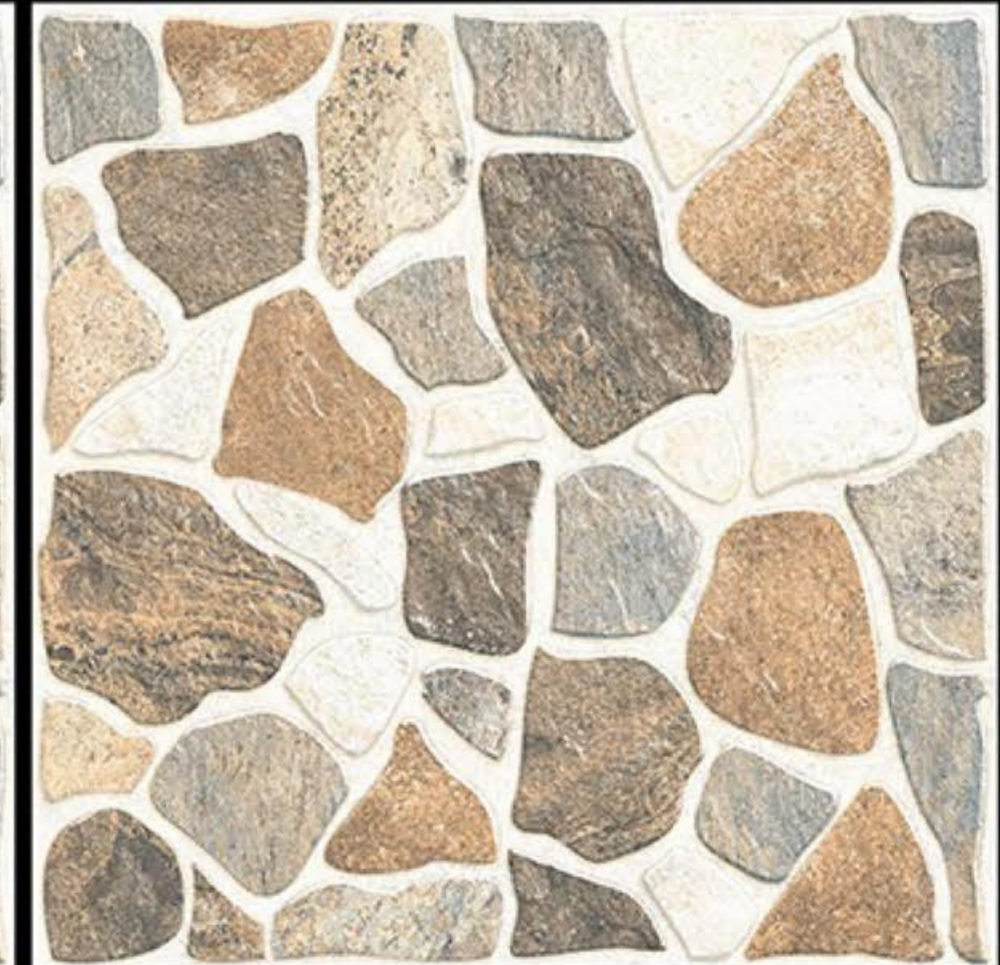

Heavy Duty Vitrified Parking Tiles

NEONTM
TILE

● PUNCH

742

300x300 mm

Heavy Duty Vitrified Parking Tiles

NEONTM
TILE

● PUNCH