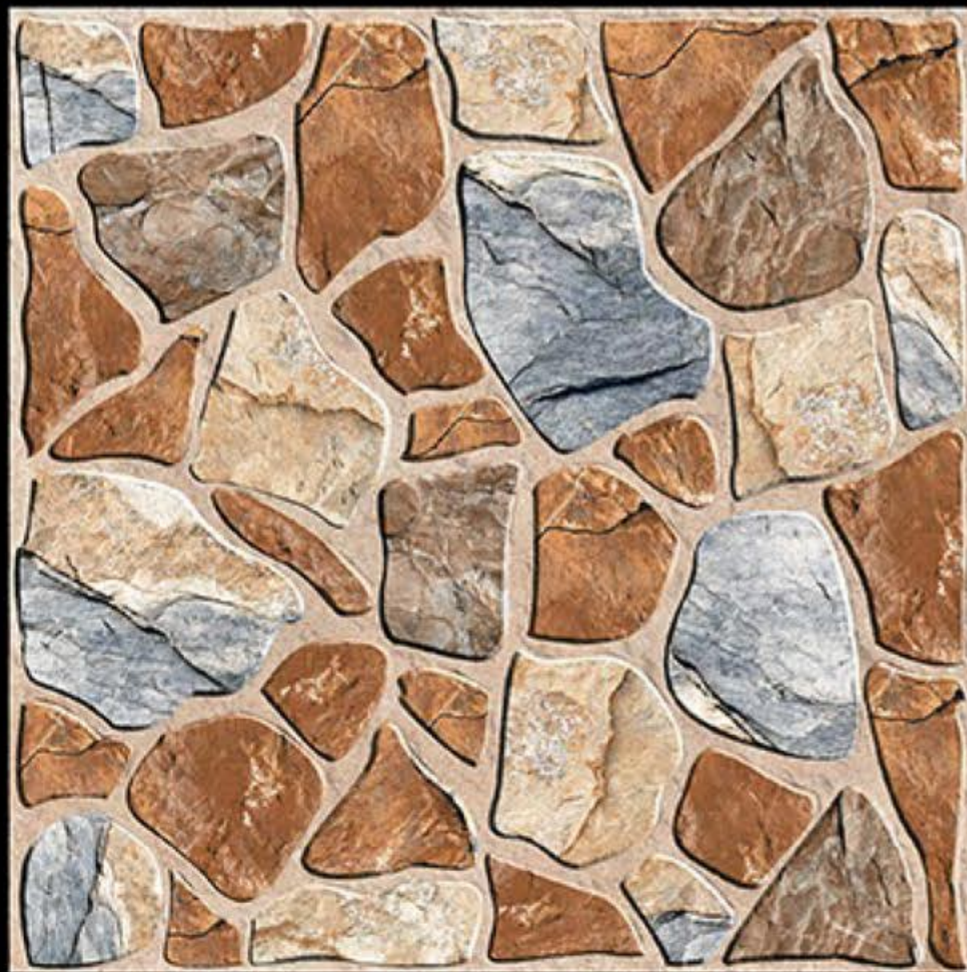

NEONTM
TILE

● PUNCH

746

300x300 mm

Heavy Duty Vitrified Parking Tiles

NEONTM
TILE

● PUNCH

747