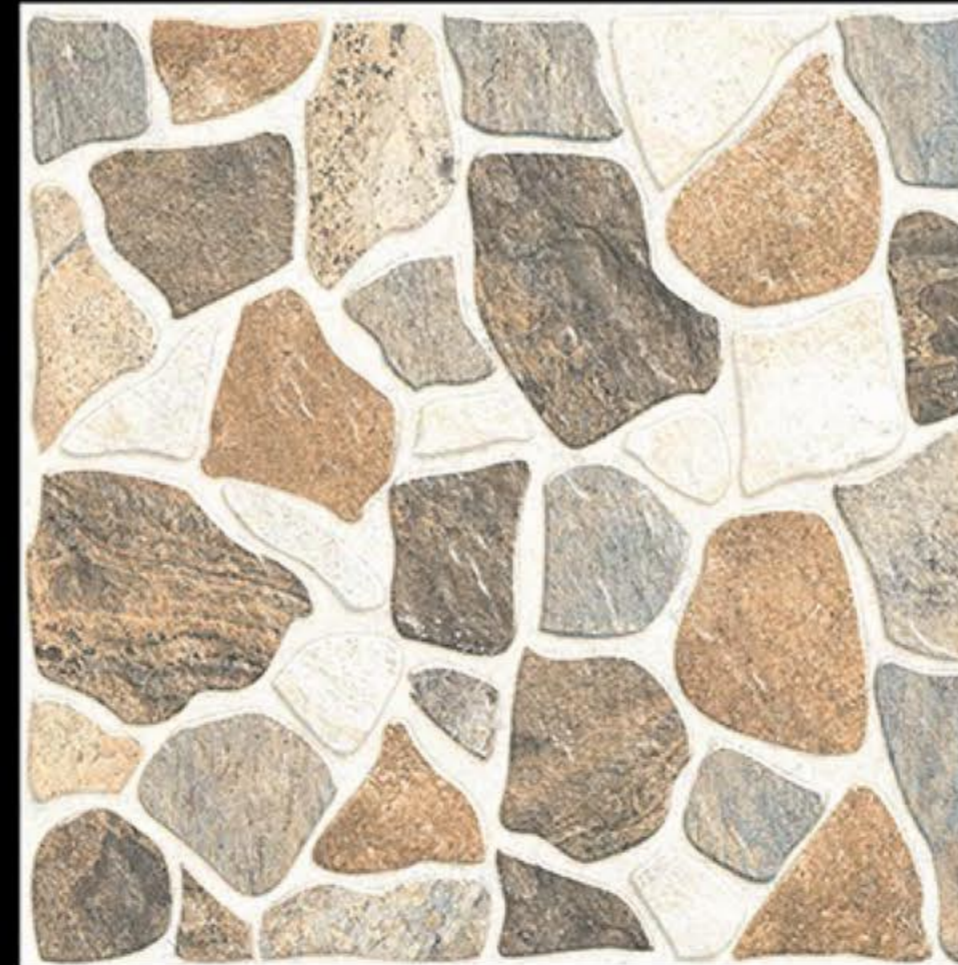

Heavy Duty Vitrified Parking Tiles

NEONTM
TILE

● PUNCH

742

300x300 mm

Heavy Duty Vitrified Parking Tiles

NEONTM
TILE

● PUNCH