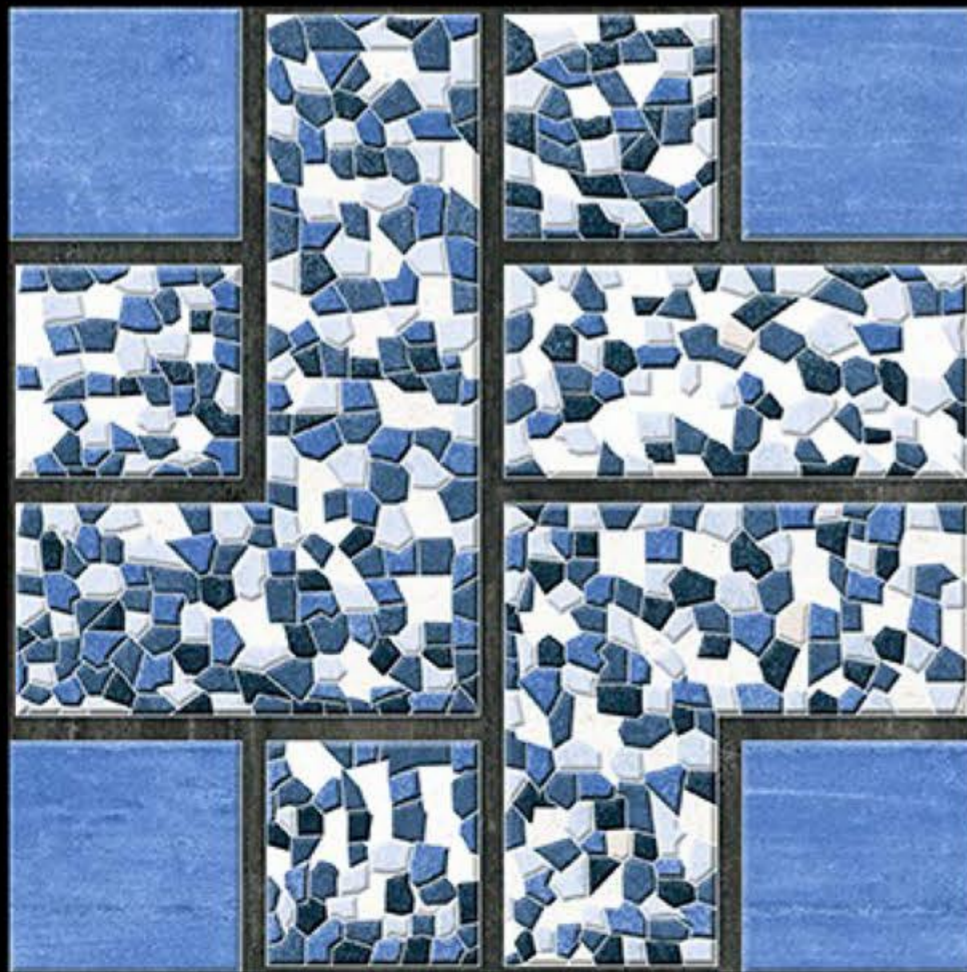

NEONTM
TILE

● PUNCH

647

300x300 mm

Heavy Duty Vitrified Parking Tiles

NEONTM
TILE

● PUNCH

648