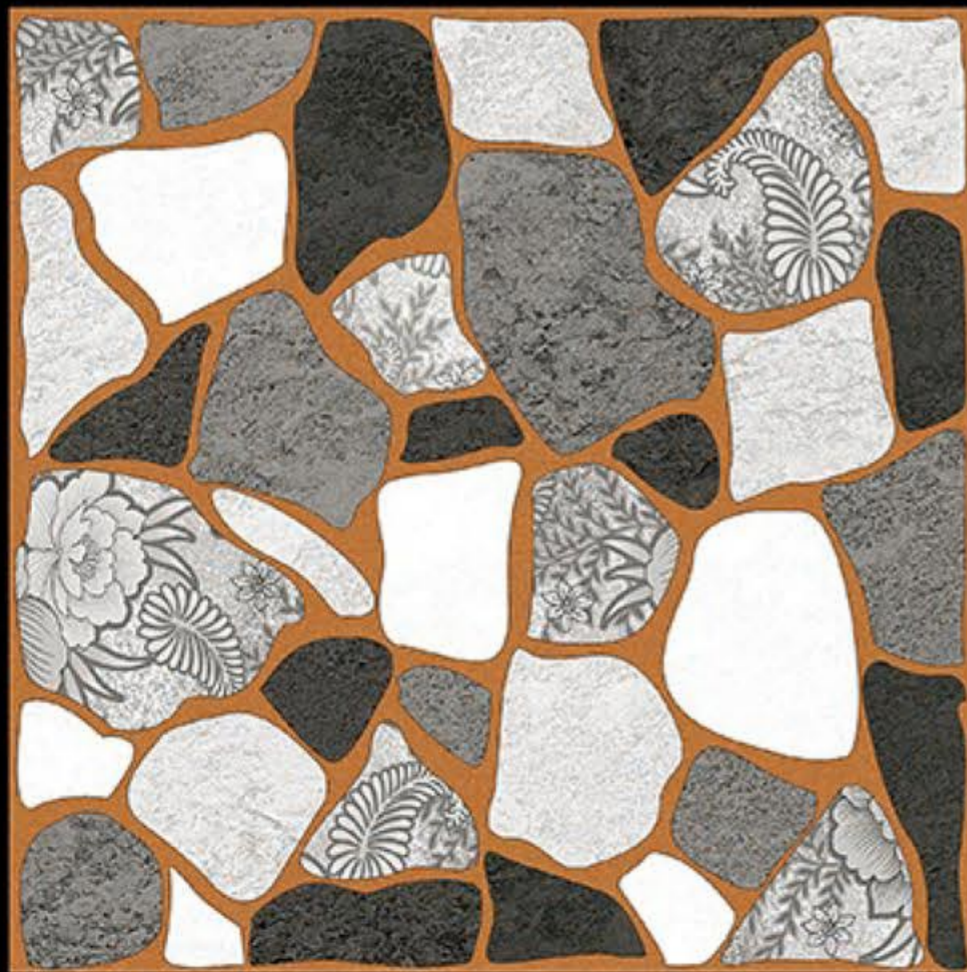

300x300 mm

Heavy Duty Vitrified Parking Tiles

NEON^{TM}
TILE

● PUNCH

749