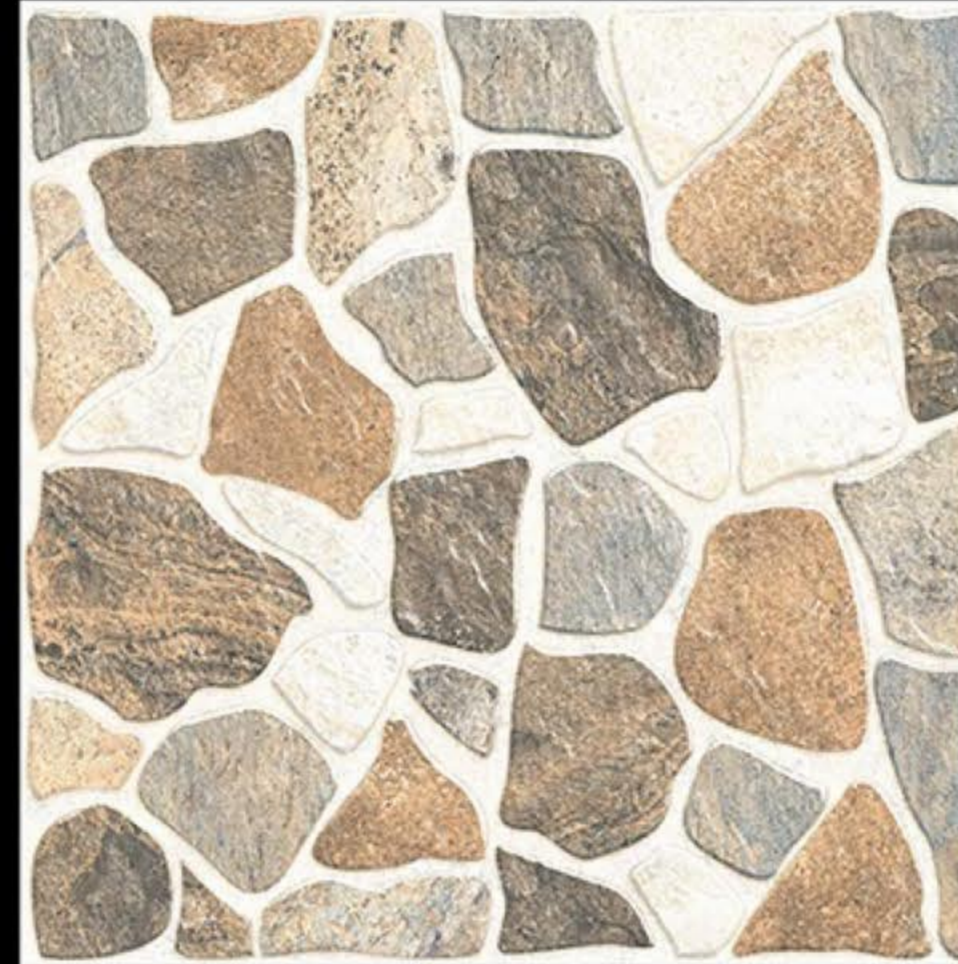

Heavy Duty Vitrified Parking Tiles

NEONTM
TILE

● PUNCH

742

300x300 mm

Heavy Duty Vitrified Parking Tiles

NEONTM
TILE

● PUNCH