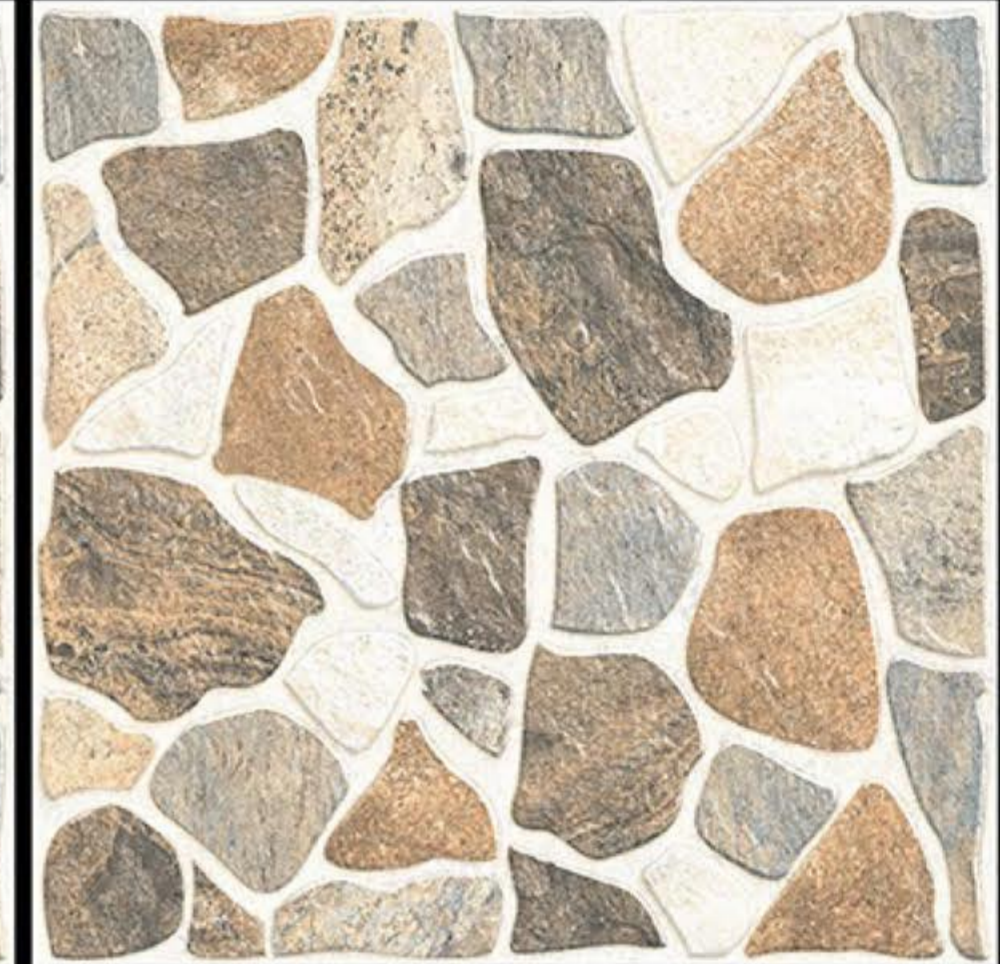

Heavy Duty Vitrified Parking Tiles

NEONTM
TILE

● PUNCH

742

300x300 mm

Heavy Duty Vitrified Parking Tiles

NEONTM
TILE

● PUNCH