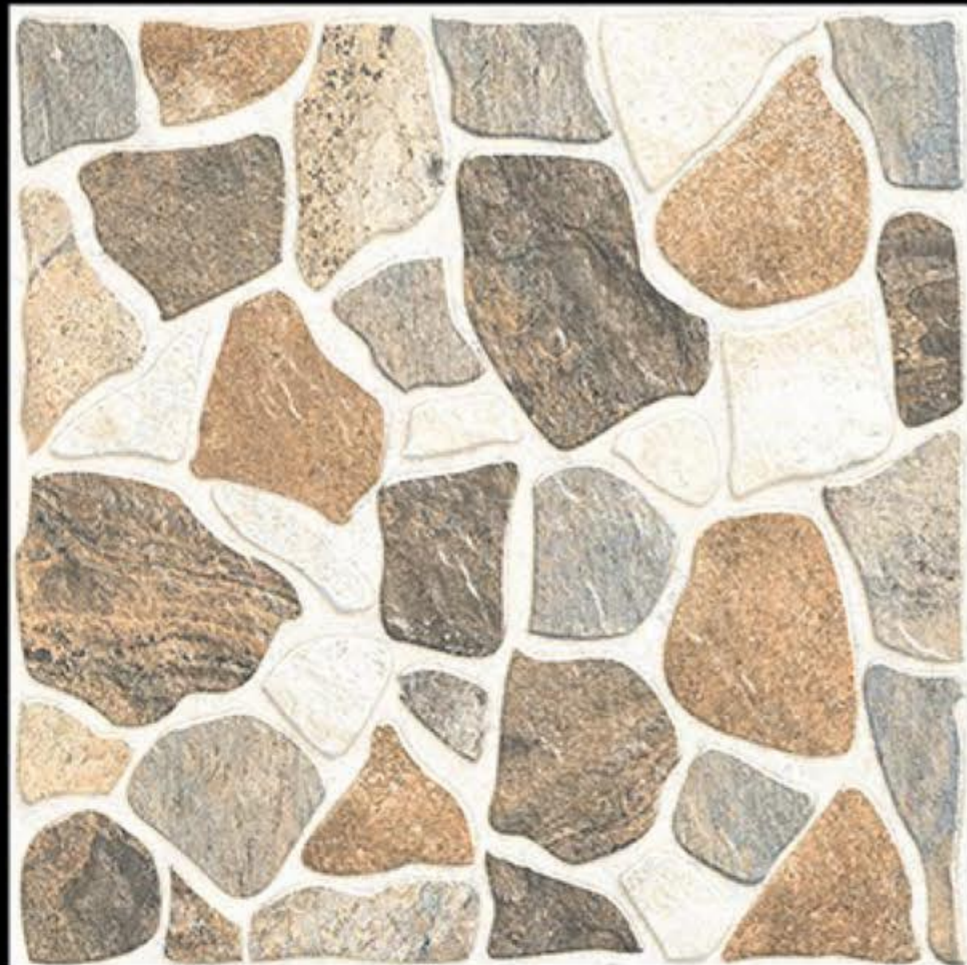

Heavy Duty Vitrified Parking Tiles

NEONTM
TILE

● PUNCH

742

300x300 mm

Heavy Duty Vitrified Parking Tiles

NEONTM
TILE

● PUNCH