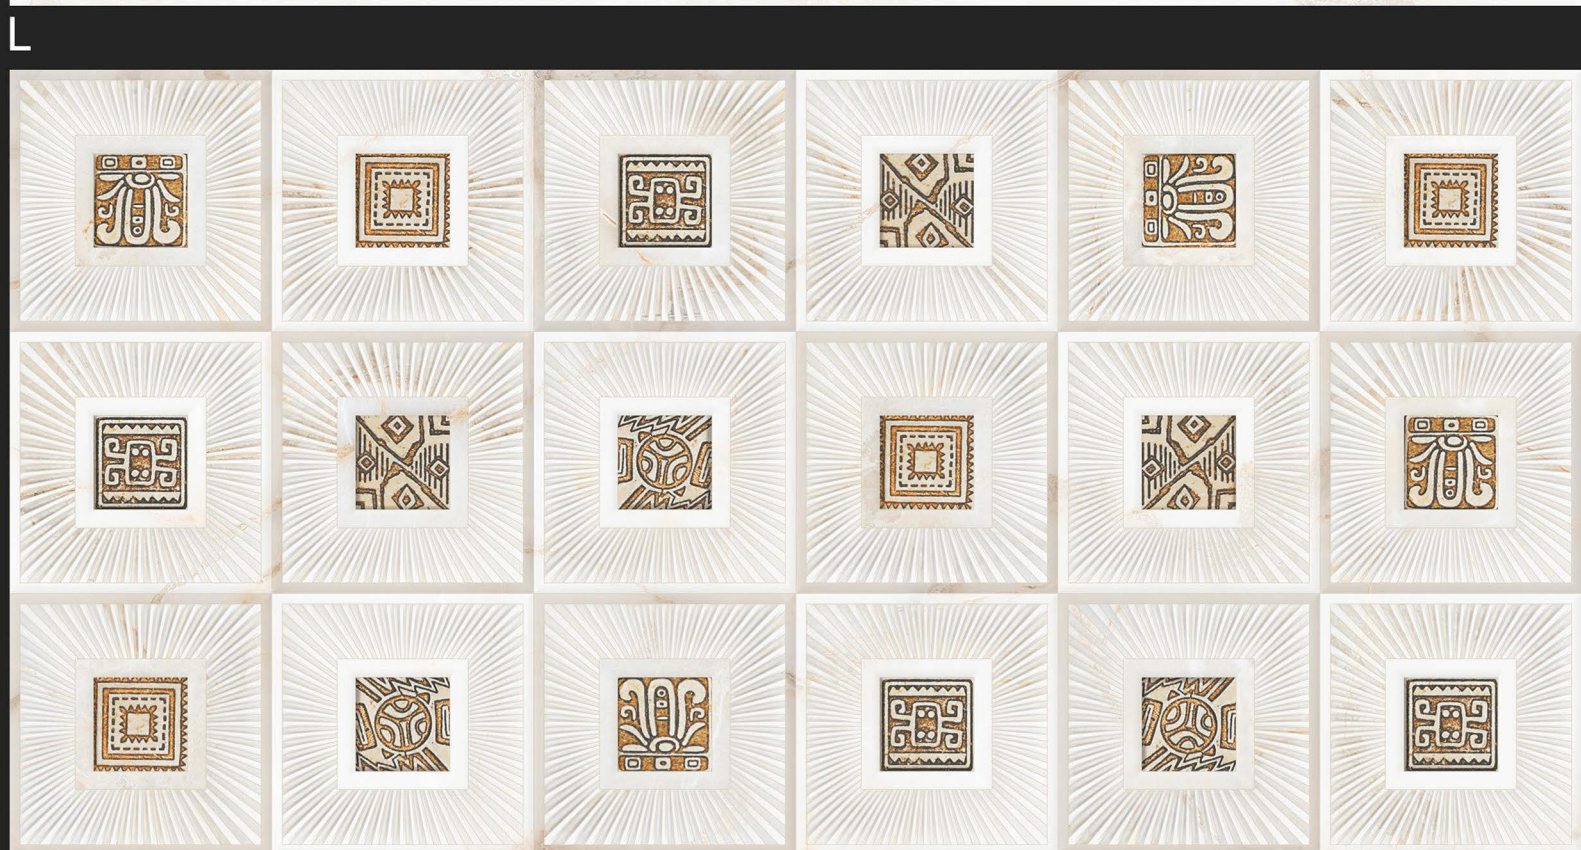

NEONTM

TILE

Experience
of natural surface...

Mfg. & Exporter Of :

- ▶ Wall Tiles
- ▶ Floor Tiles
- ▶ Vitrified Tiles
- ▶ Sanitary Wares

**DIGITAL
WALL TILES
300x600MM**

D.NO - SM-698

Glossy Finish