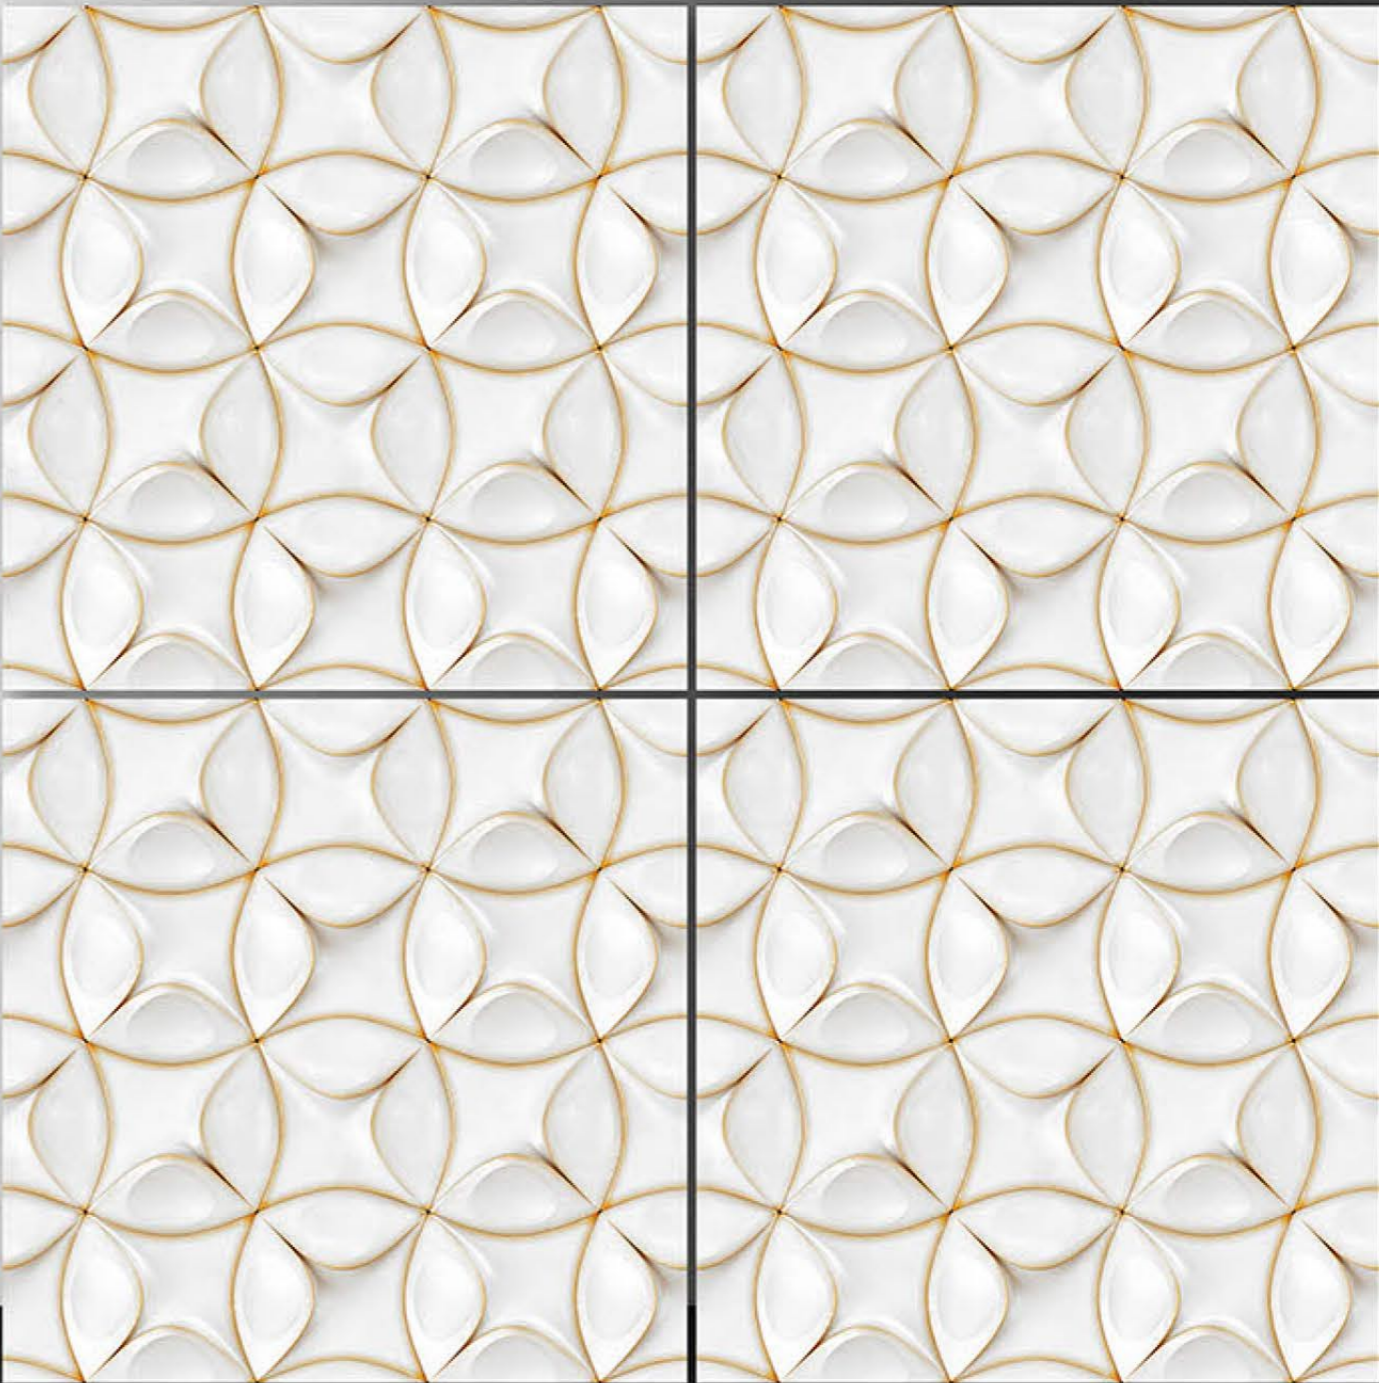

PORCELAIN TILES
600X600MM

6021

NEON^{TM}
TILE

Series
3D