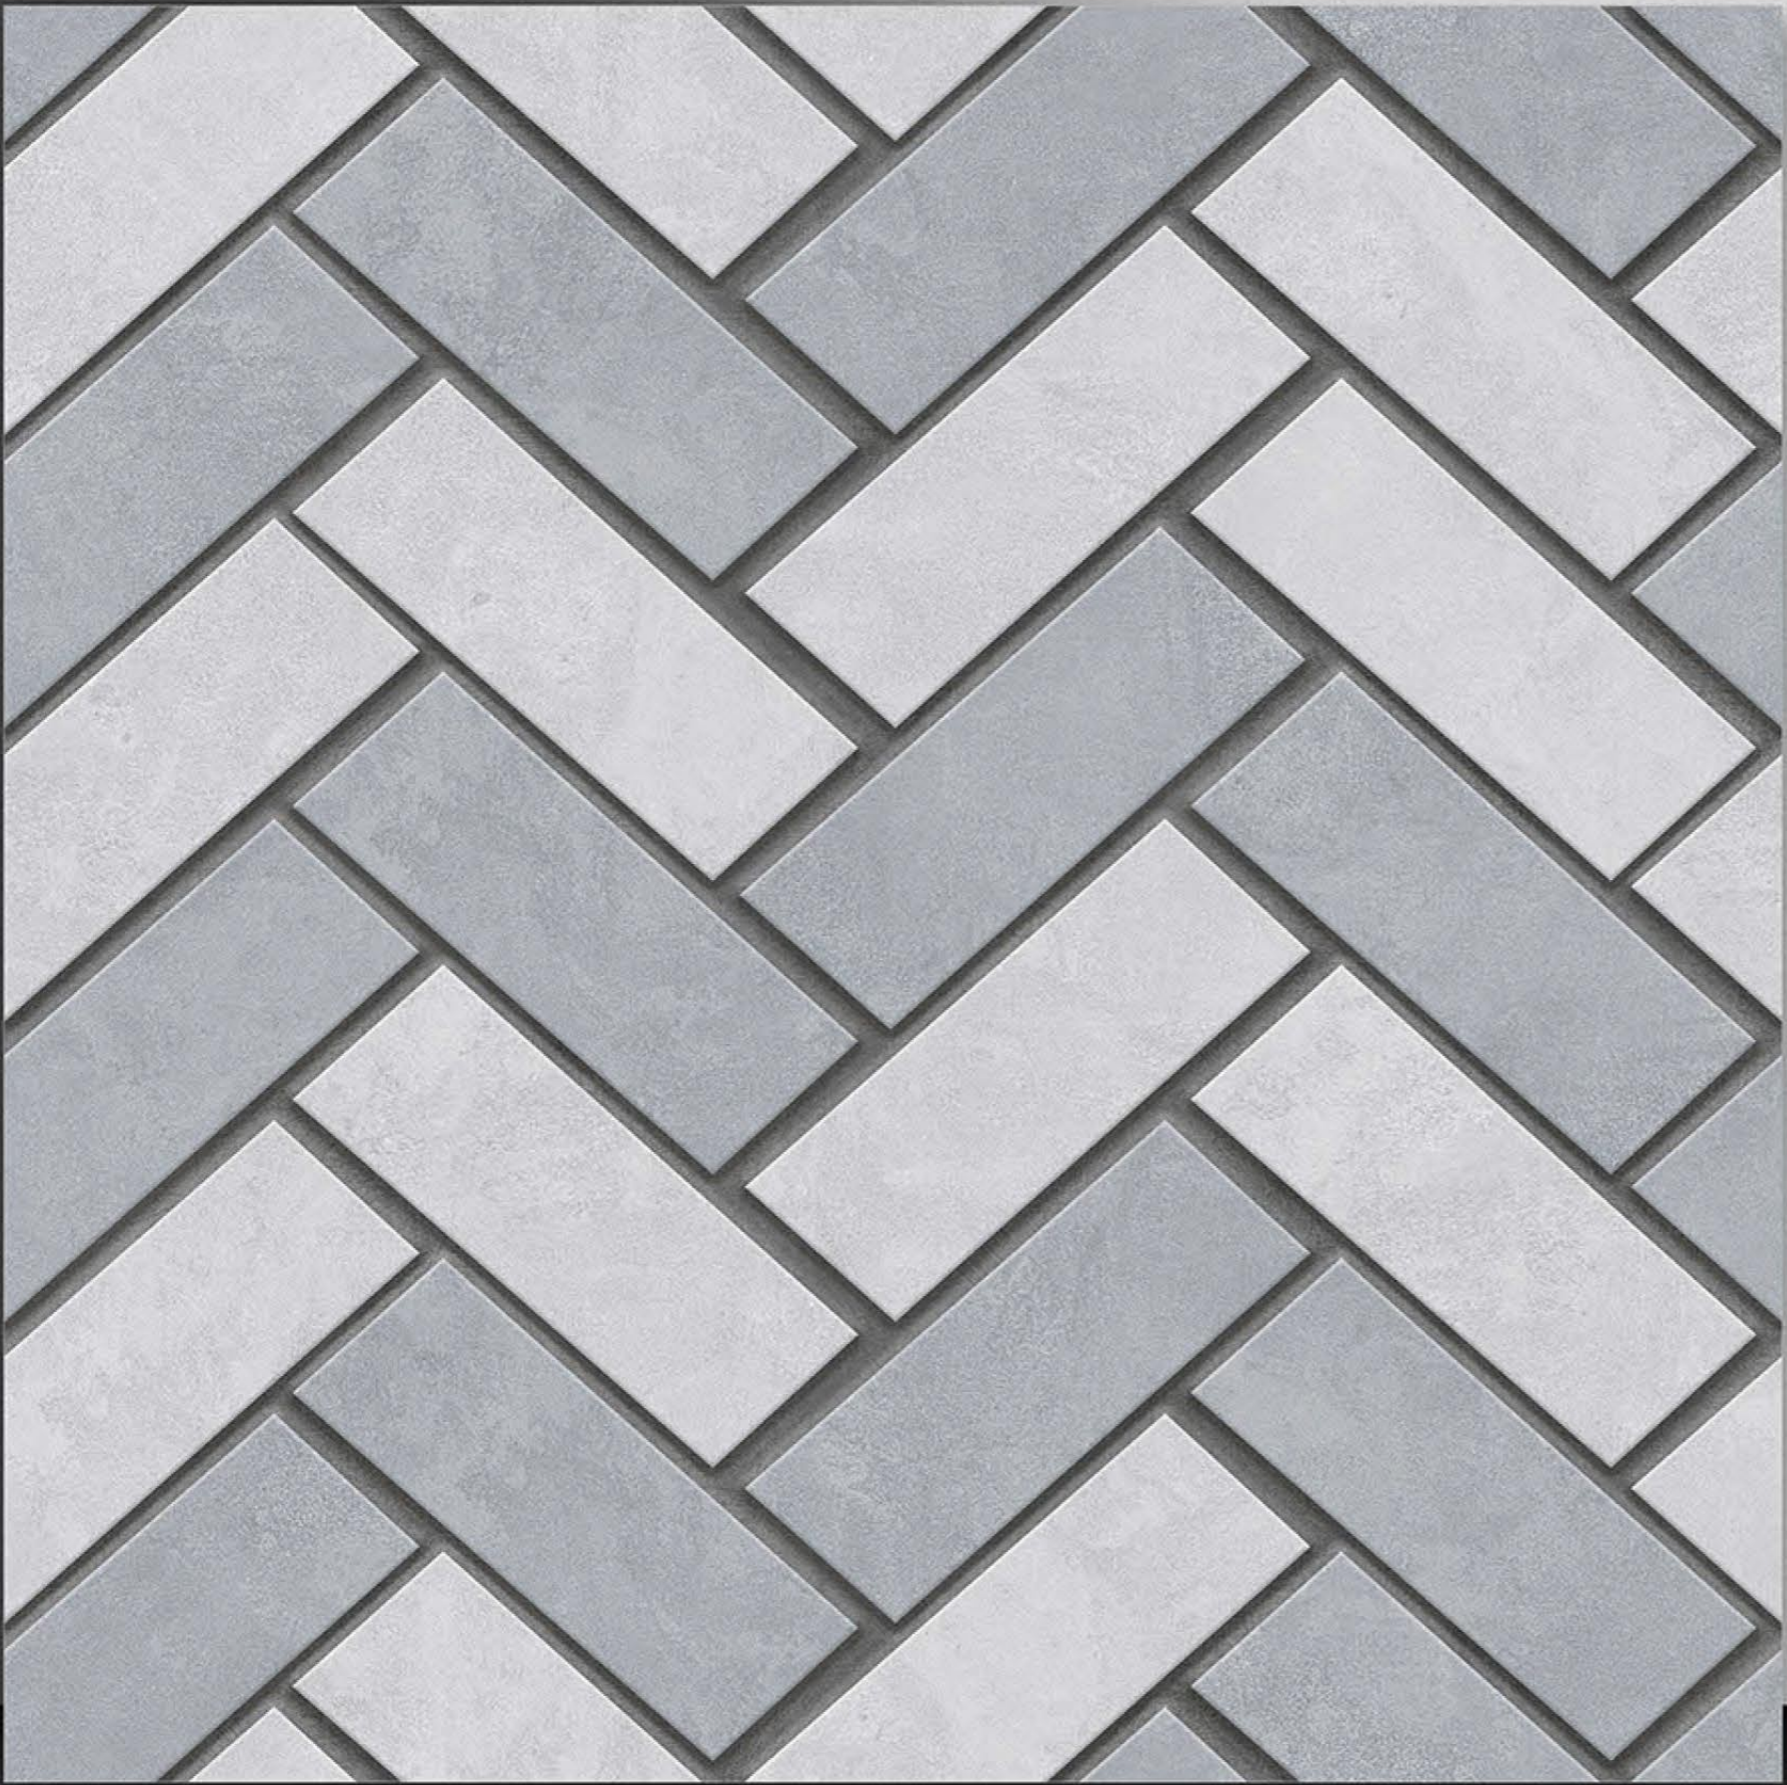

PORCELAIN TILES
600X600MM

6050

NEON^{TM}
TILE