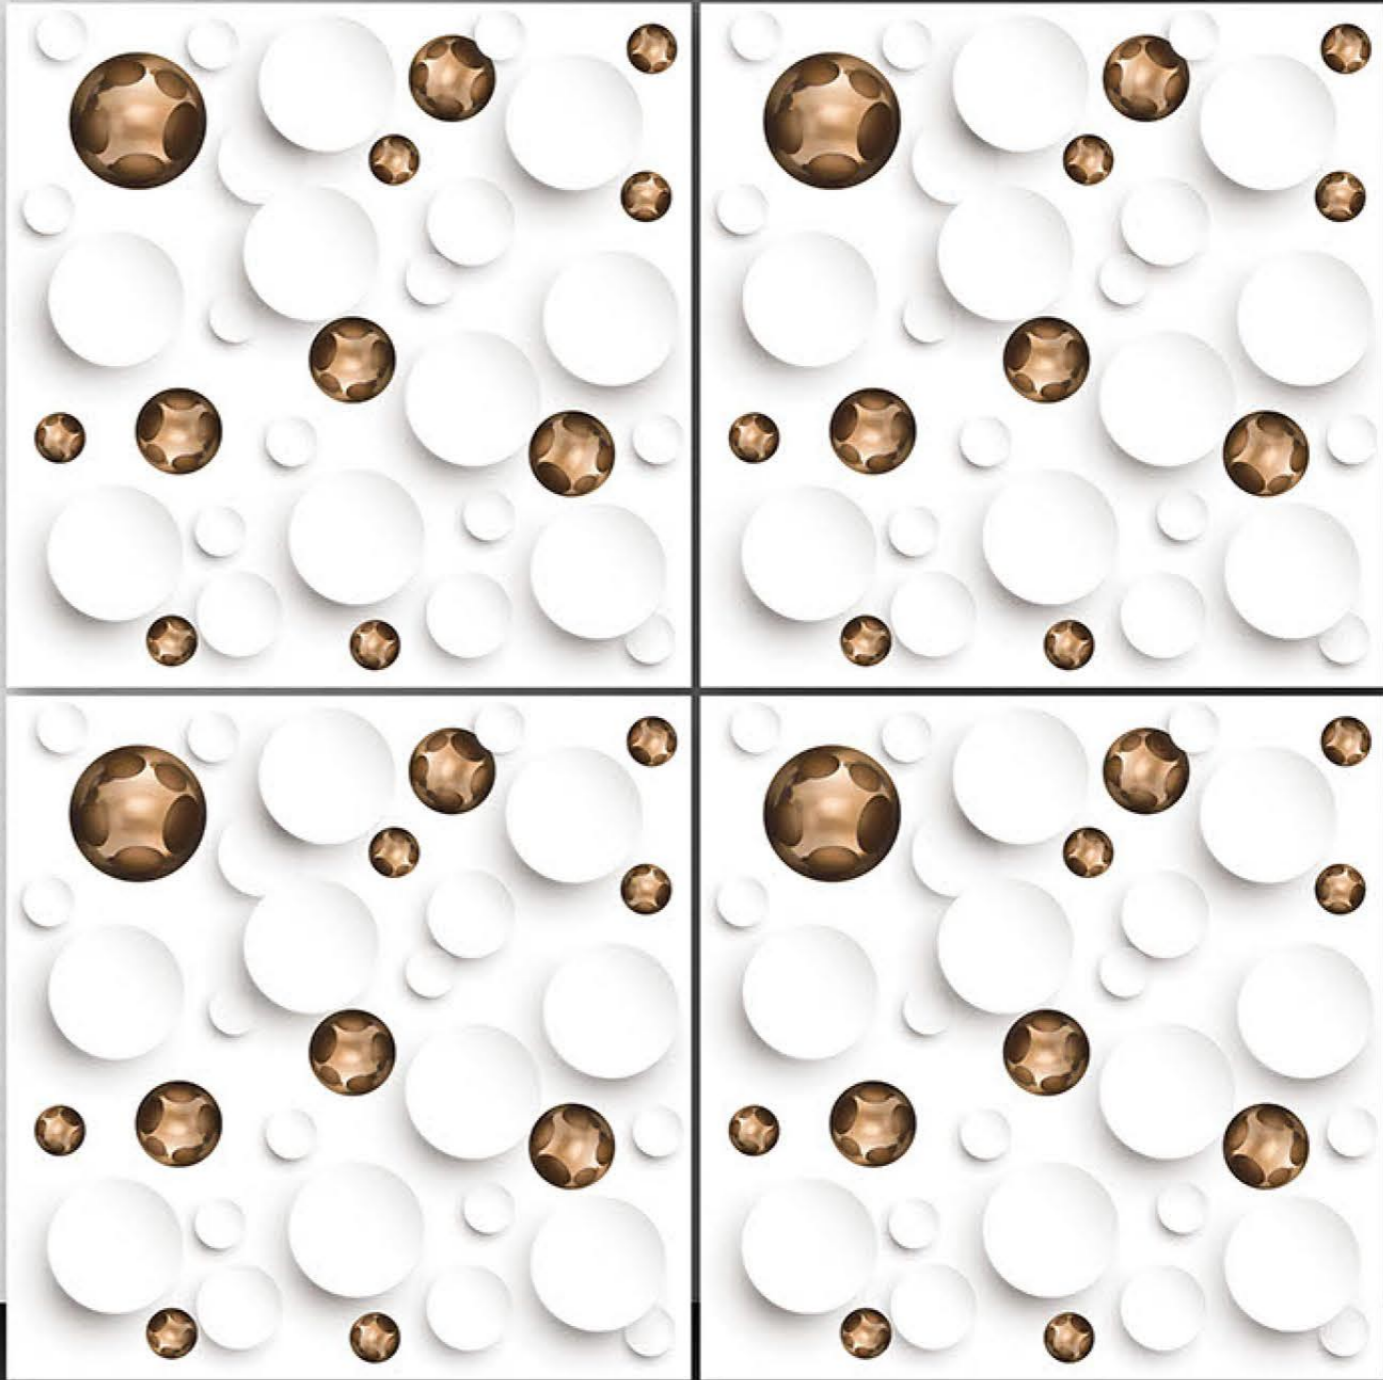

PORCELAIN TILES
600X600MM

6012

NEON^{TM}
TILE

Series
3D