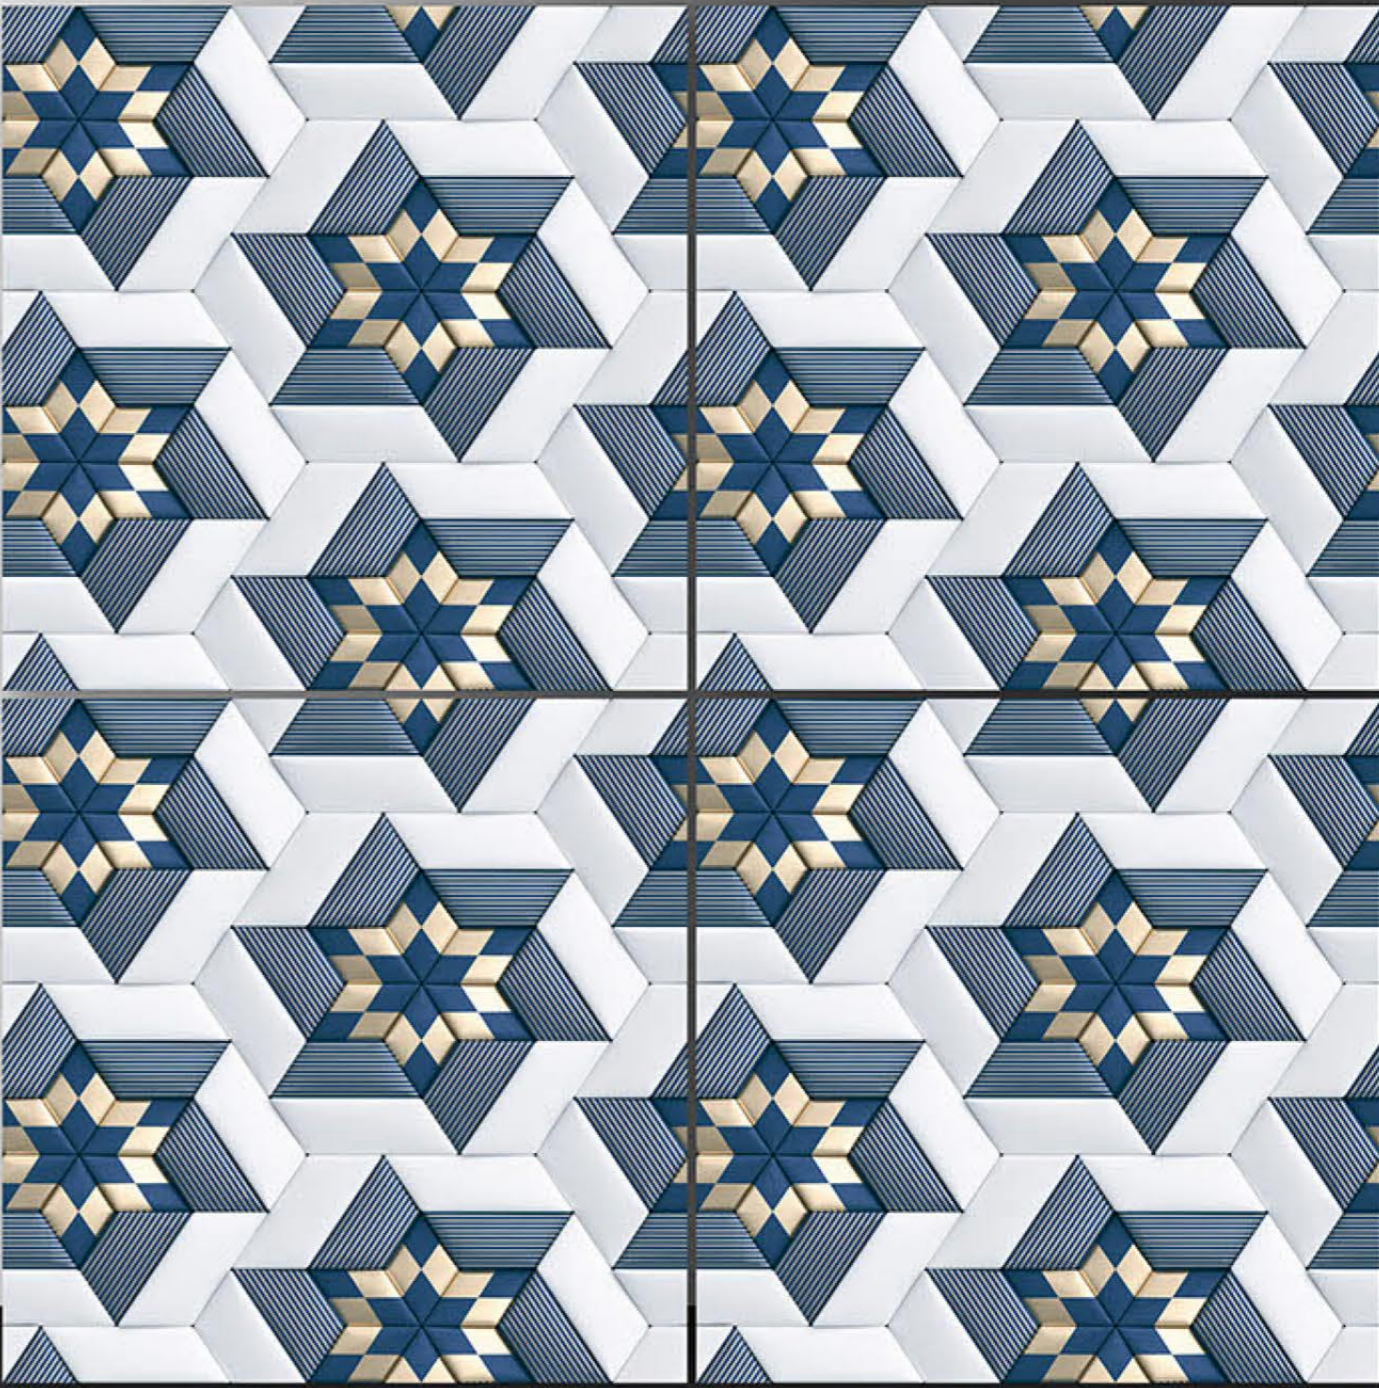

PORCELAIN TILES
600X600MM

6018

NEON^{TM}
TILE

Series
3D