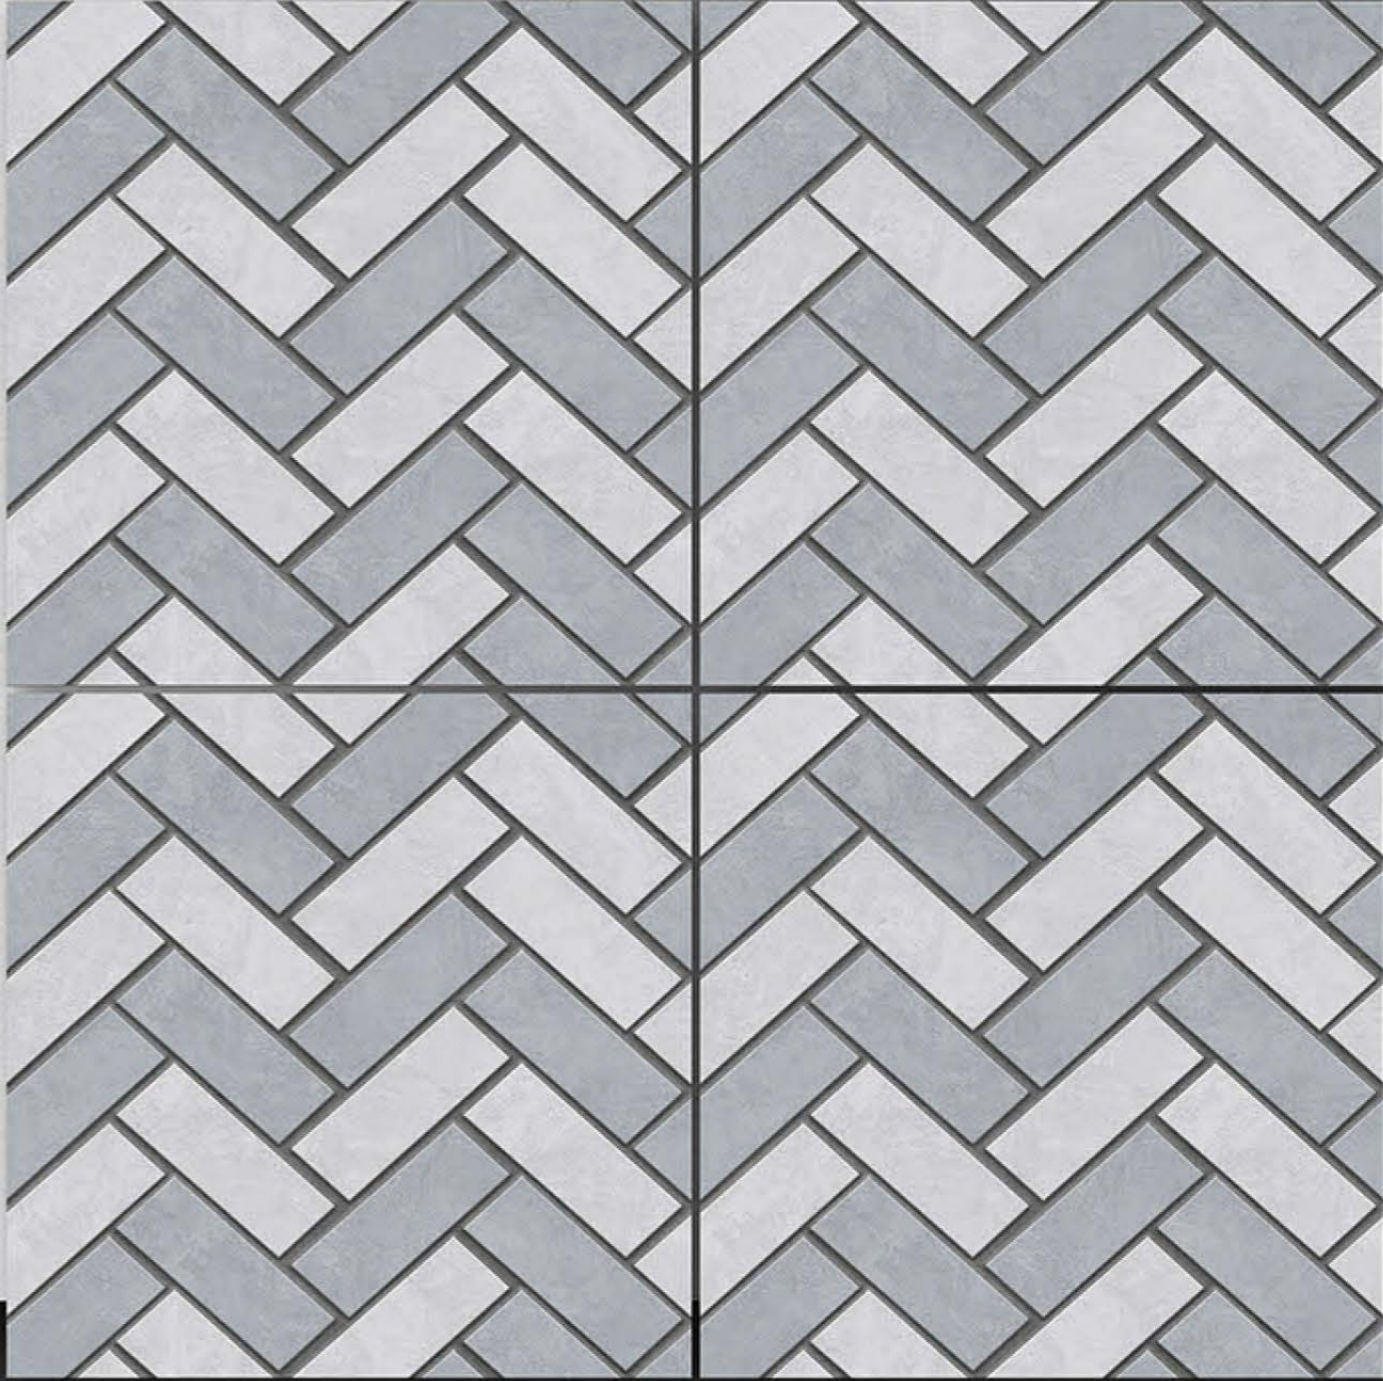

PORCELAIN TILES
600X600MM

6050

NEON^{TM}
TILE

Series
3D