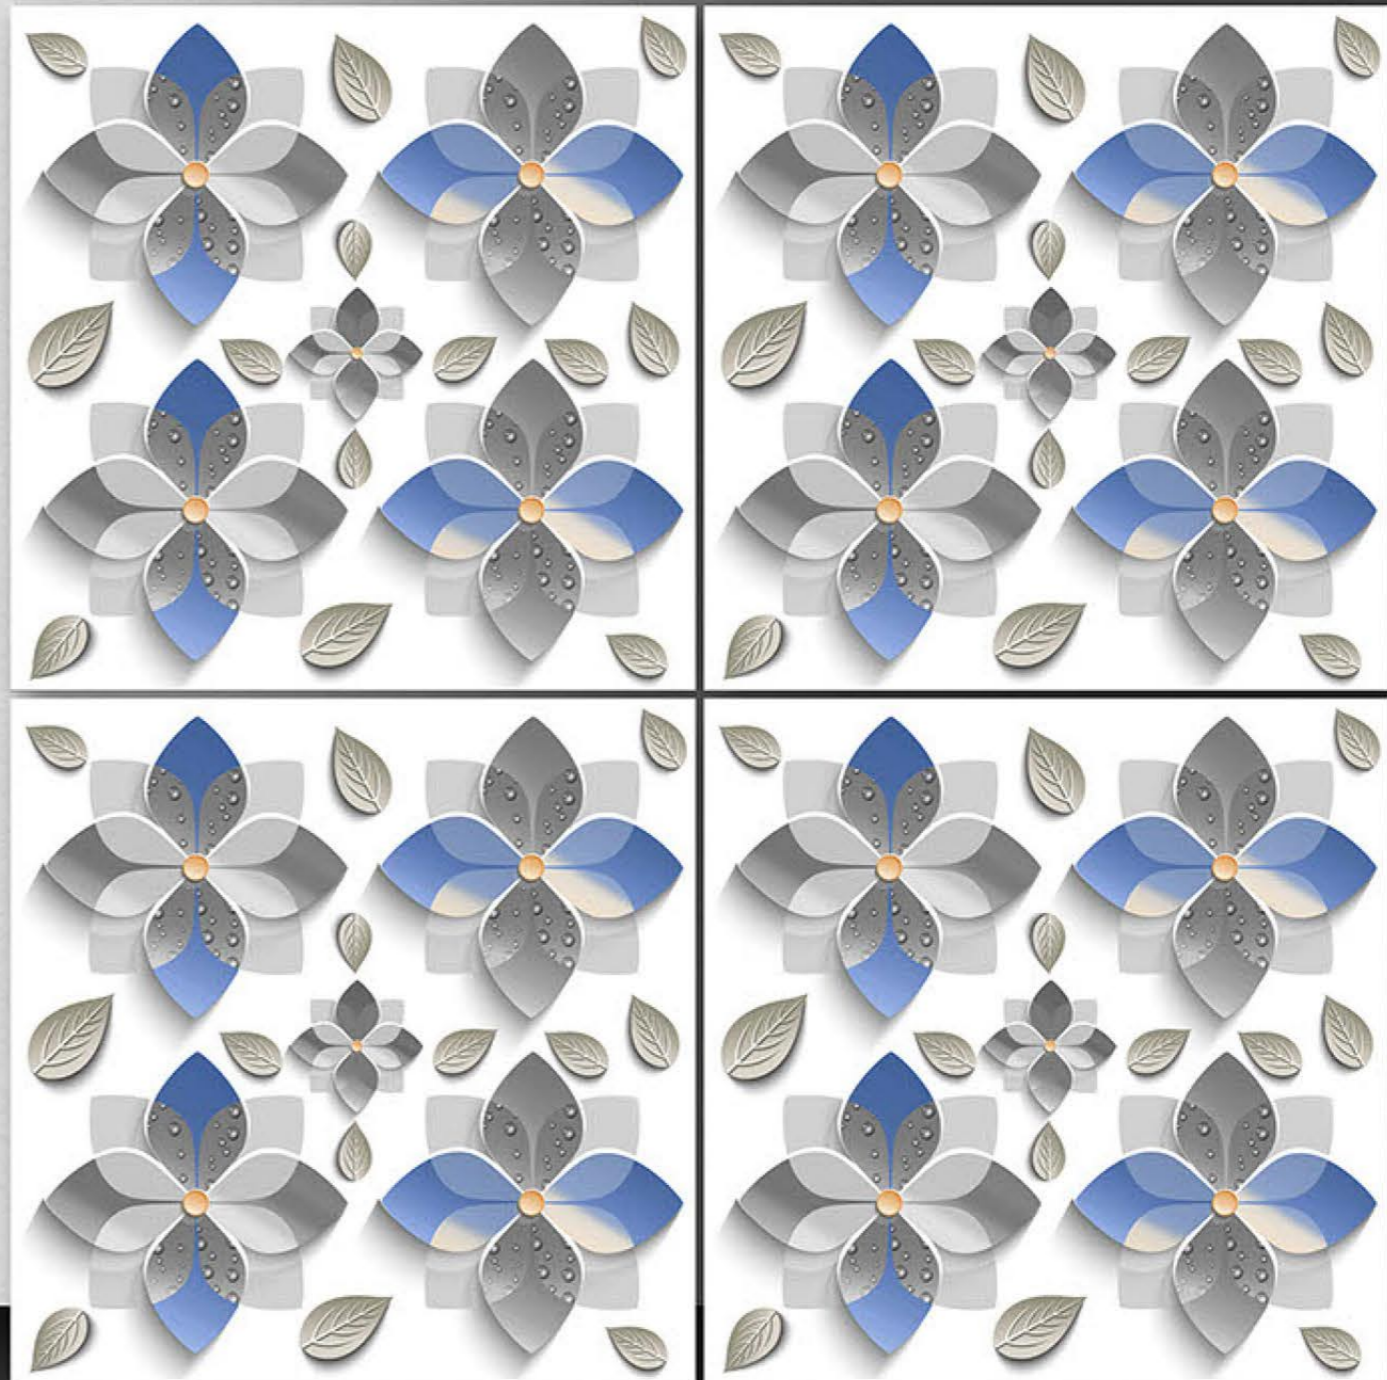

PORCELAIN TILES
600X600MM

6056

NEON^{TM}
TILE

Series
3D