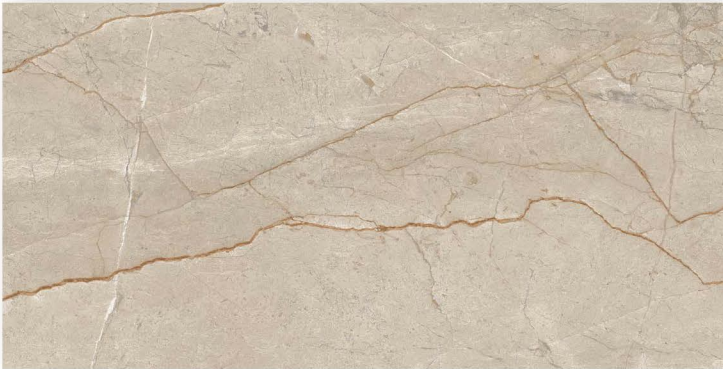

Further, we lay prime emphasis on the human factors occupied in our business.

ATLANTIC GREY

Size : 600 X 1200 MM

Surface : Rocker Plus

Random : 3

ATLANTIC NATURAL

Size : 600 X 1200 MM

Surface : Rocker Plus