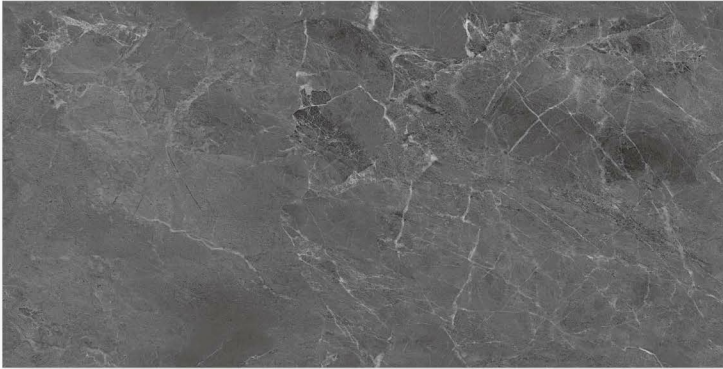

CLOBBER GREY DK

Size : 600 X 1200 MM

Surface : infinity series

Random : 5