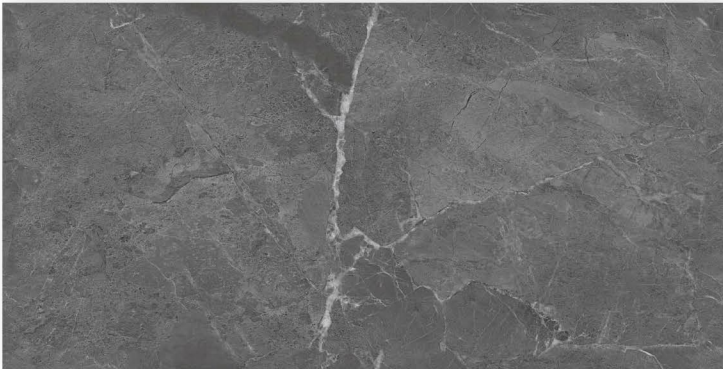

CLOBBER GREY DK

Size : 600 X 1200 MM

Surface : infinity series

Random : 5