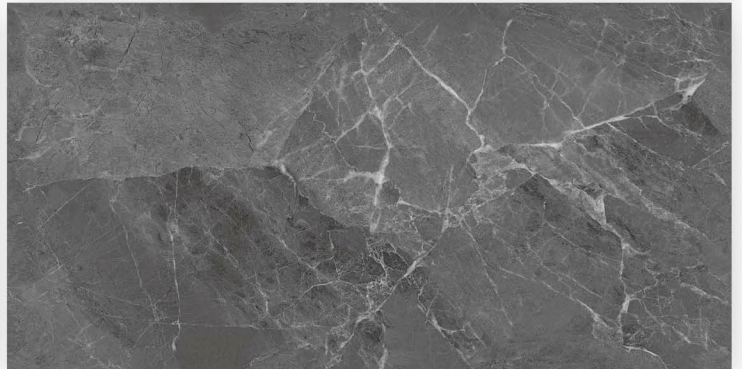

CLOBBER GREY DK

Size : 600 X 1200 MM

Surface : infinity series

Random : 5