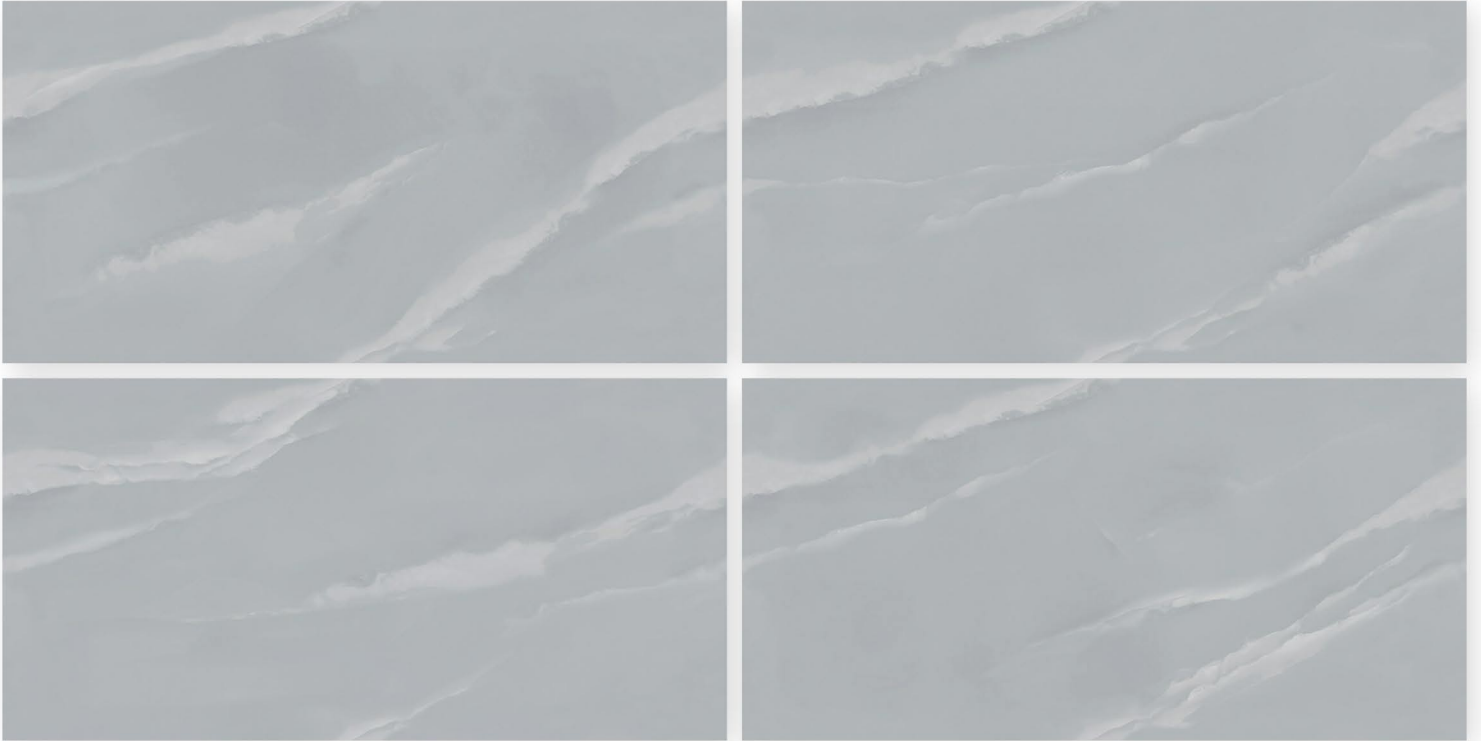

Random : 4

APEX GREY

Size : 600 X 1200 MM

Surface : infinity series

Random : 4

APOLLO GREY

Size : 600 X 1200 MM

Surface : infinity series