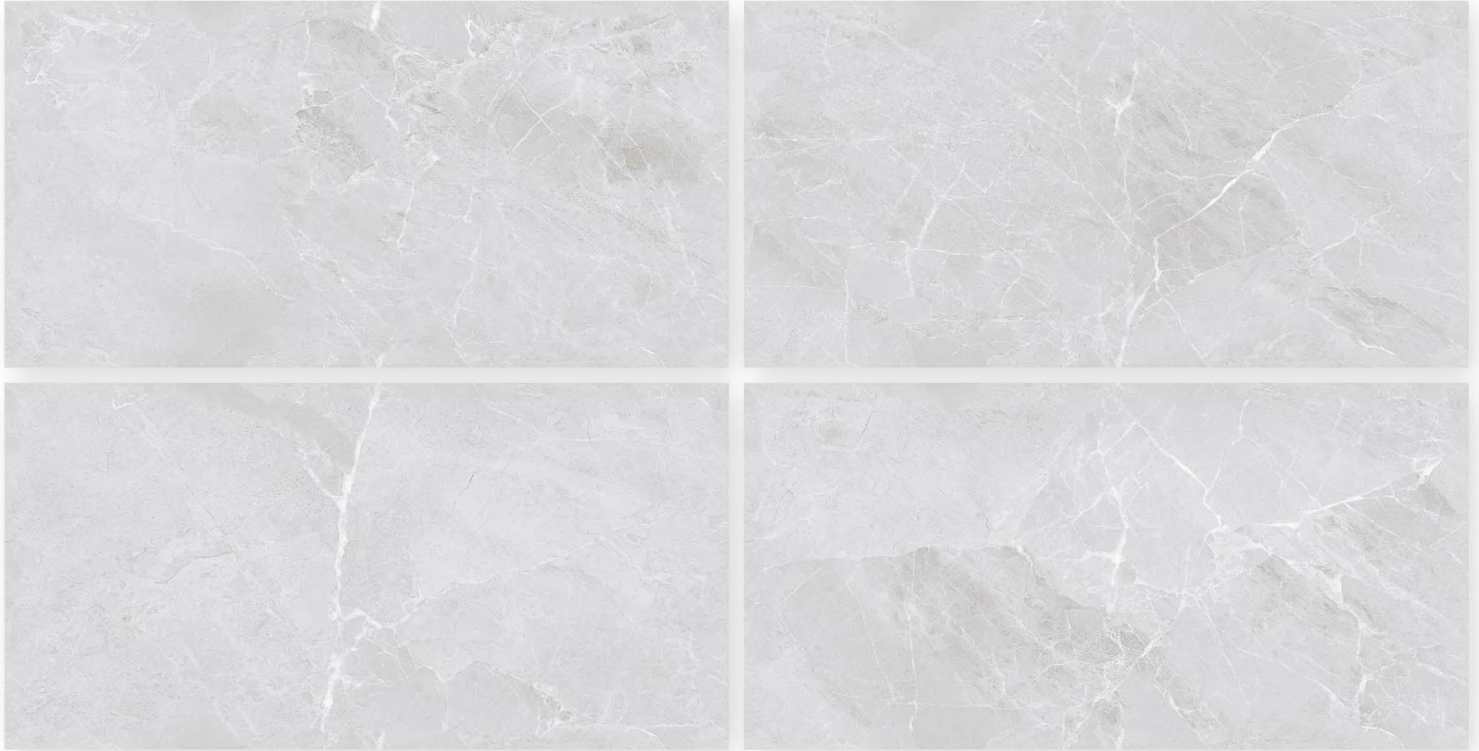

Random : 5

CLOBBER GREY DK

Size : 600 X 1200 MM

Surface : infinity series

Random : 5

CLOBBER GREY LT

Size : 600 X 1200 MM

Surface : infinity series