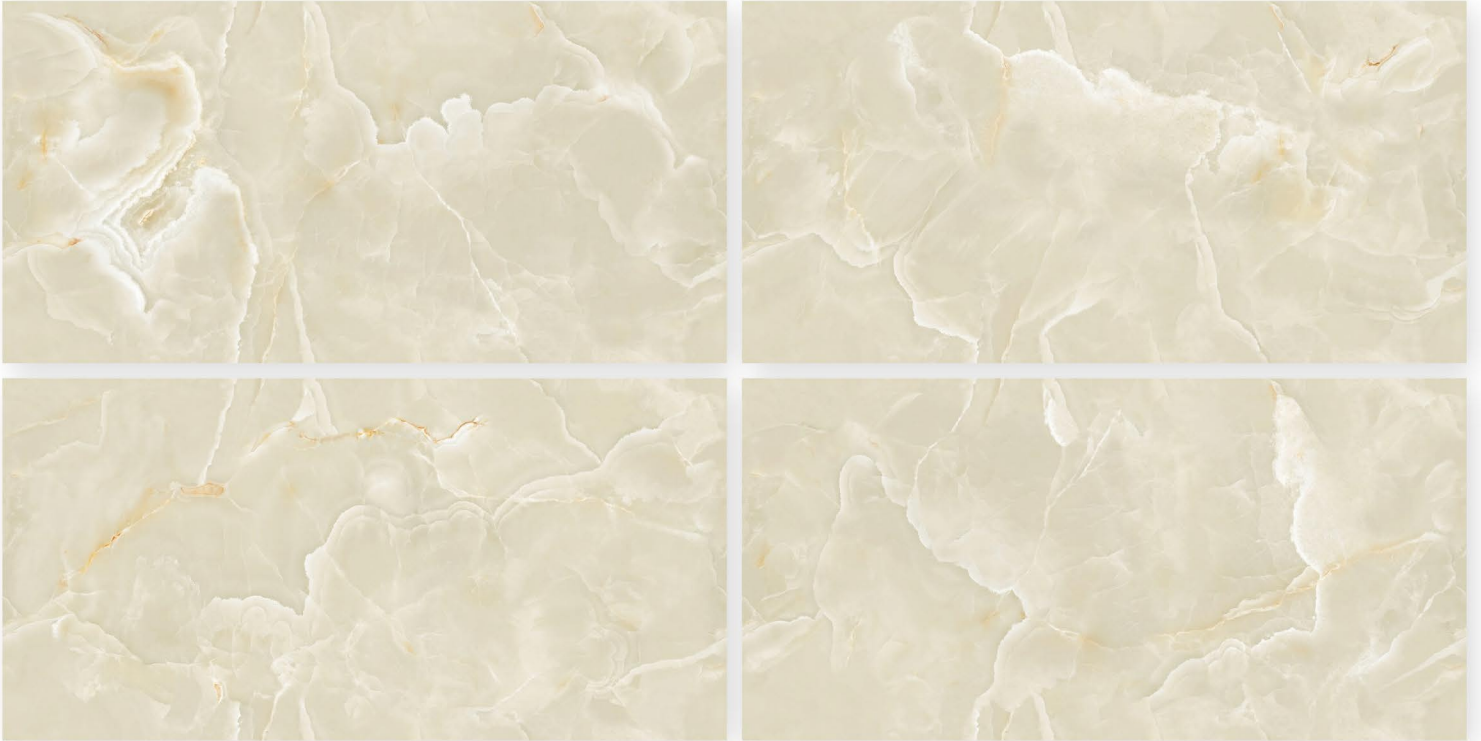

ARAL ONYX BEIGE

Size : 600 X 1200 MM

Surface : infinity series

Random : 4