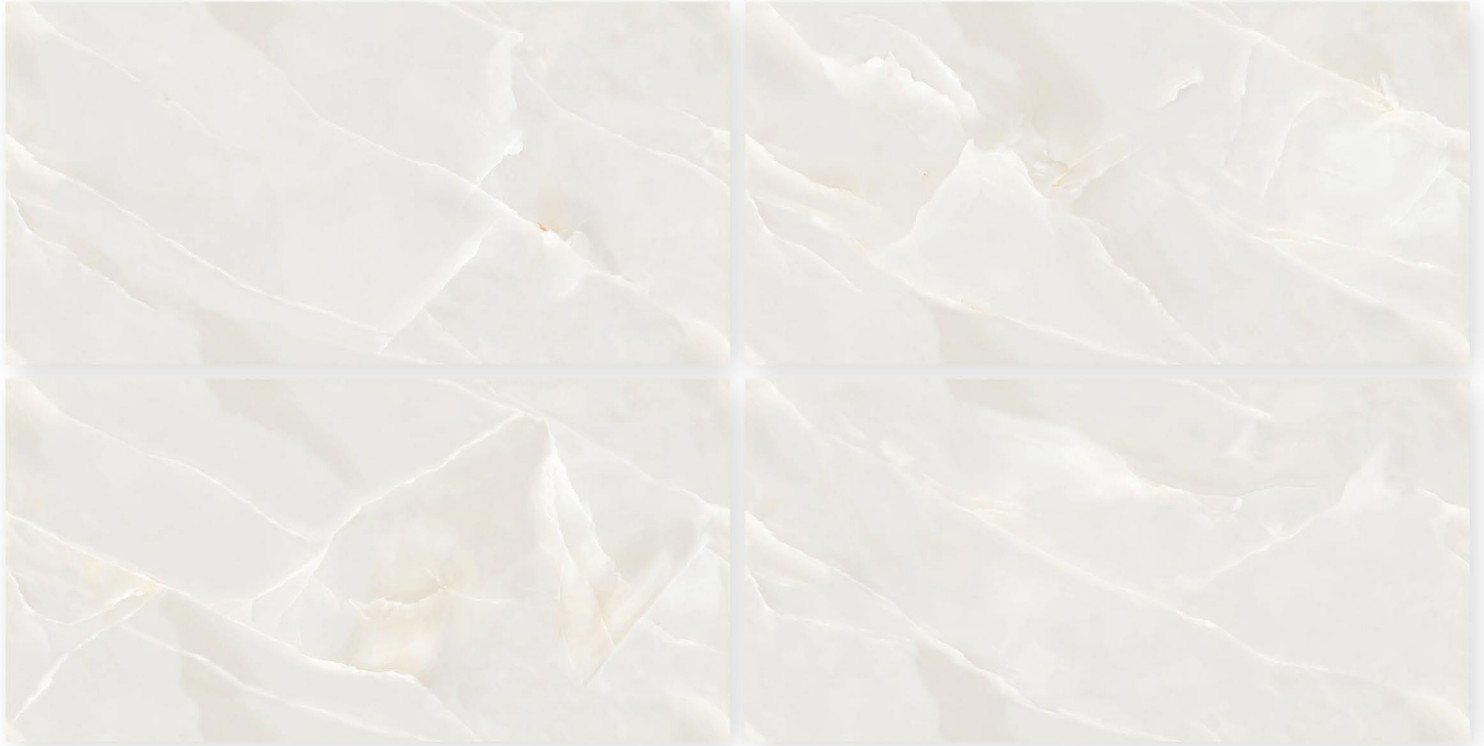

Random : 5

FLORENCE GREY

Size : 600 X 1200 MM

Surface : infinity series

Random : 4

GLACIER ONYX BIANCO

Size : 600 X 1200 MM

Surface : infinity series