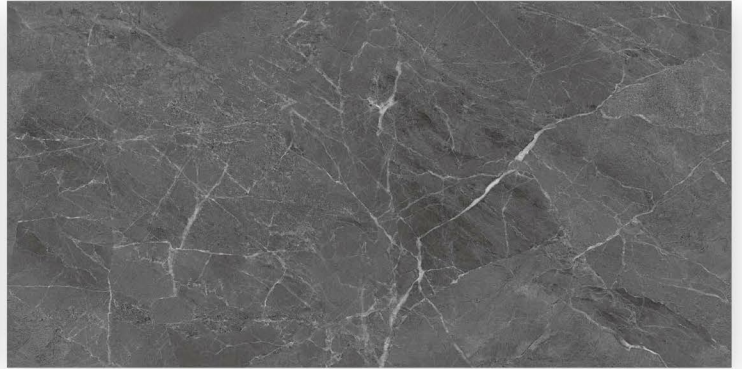

CLOBBER GREY DK

Size : 600 X 1200 MM

Surface : infinity series

Random : 5