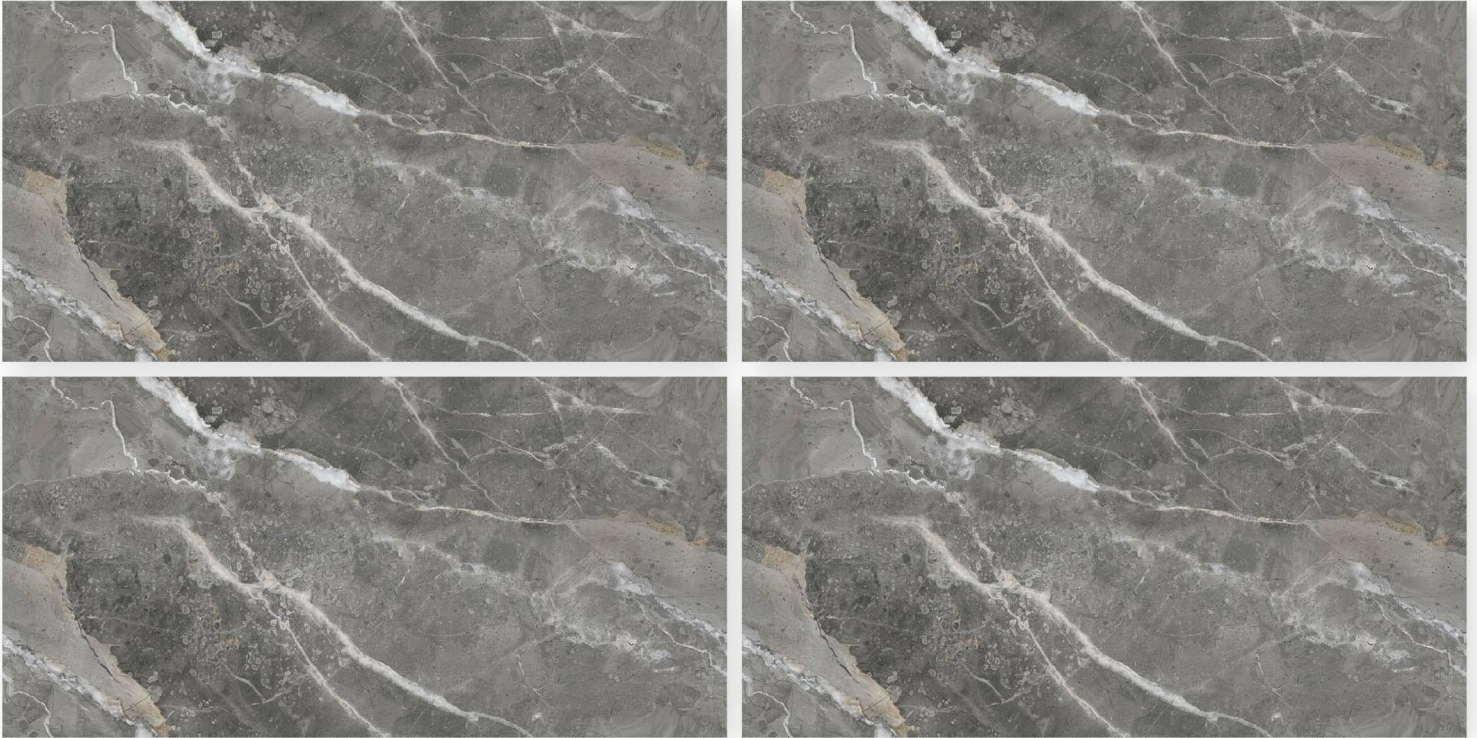

Random : 3

ARAL ONYX BEIGE

Size : 600 X 1200 MM

Surface : infinity series

Random : 4

ARIZONA GREY

Size : 600 X 1200 MM

Surface : infinity series