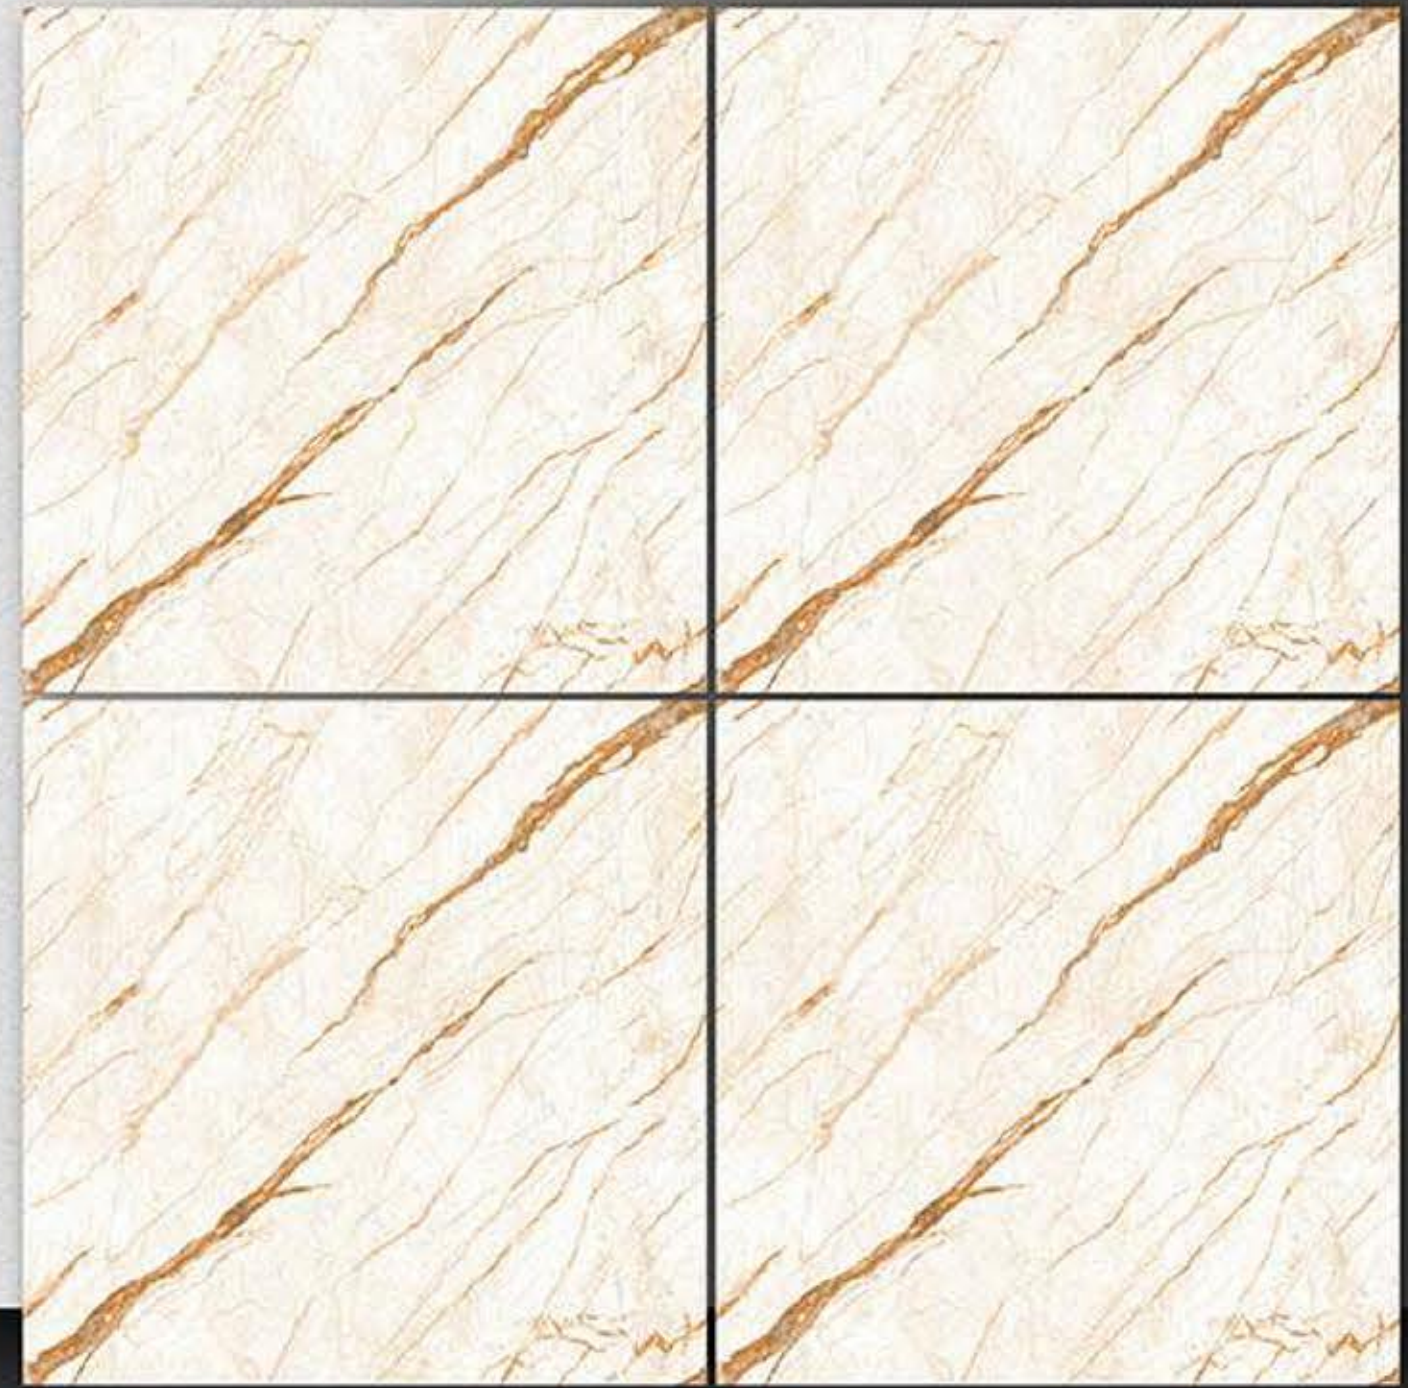

Series
Carving