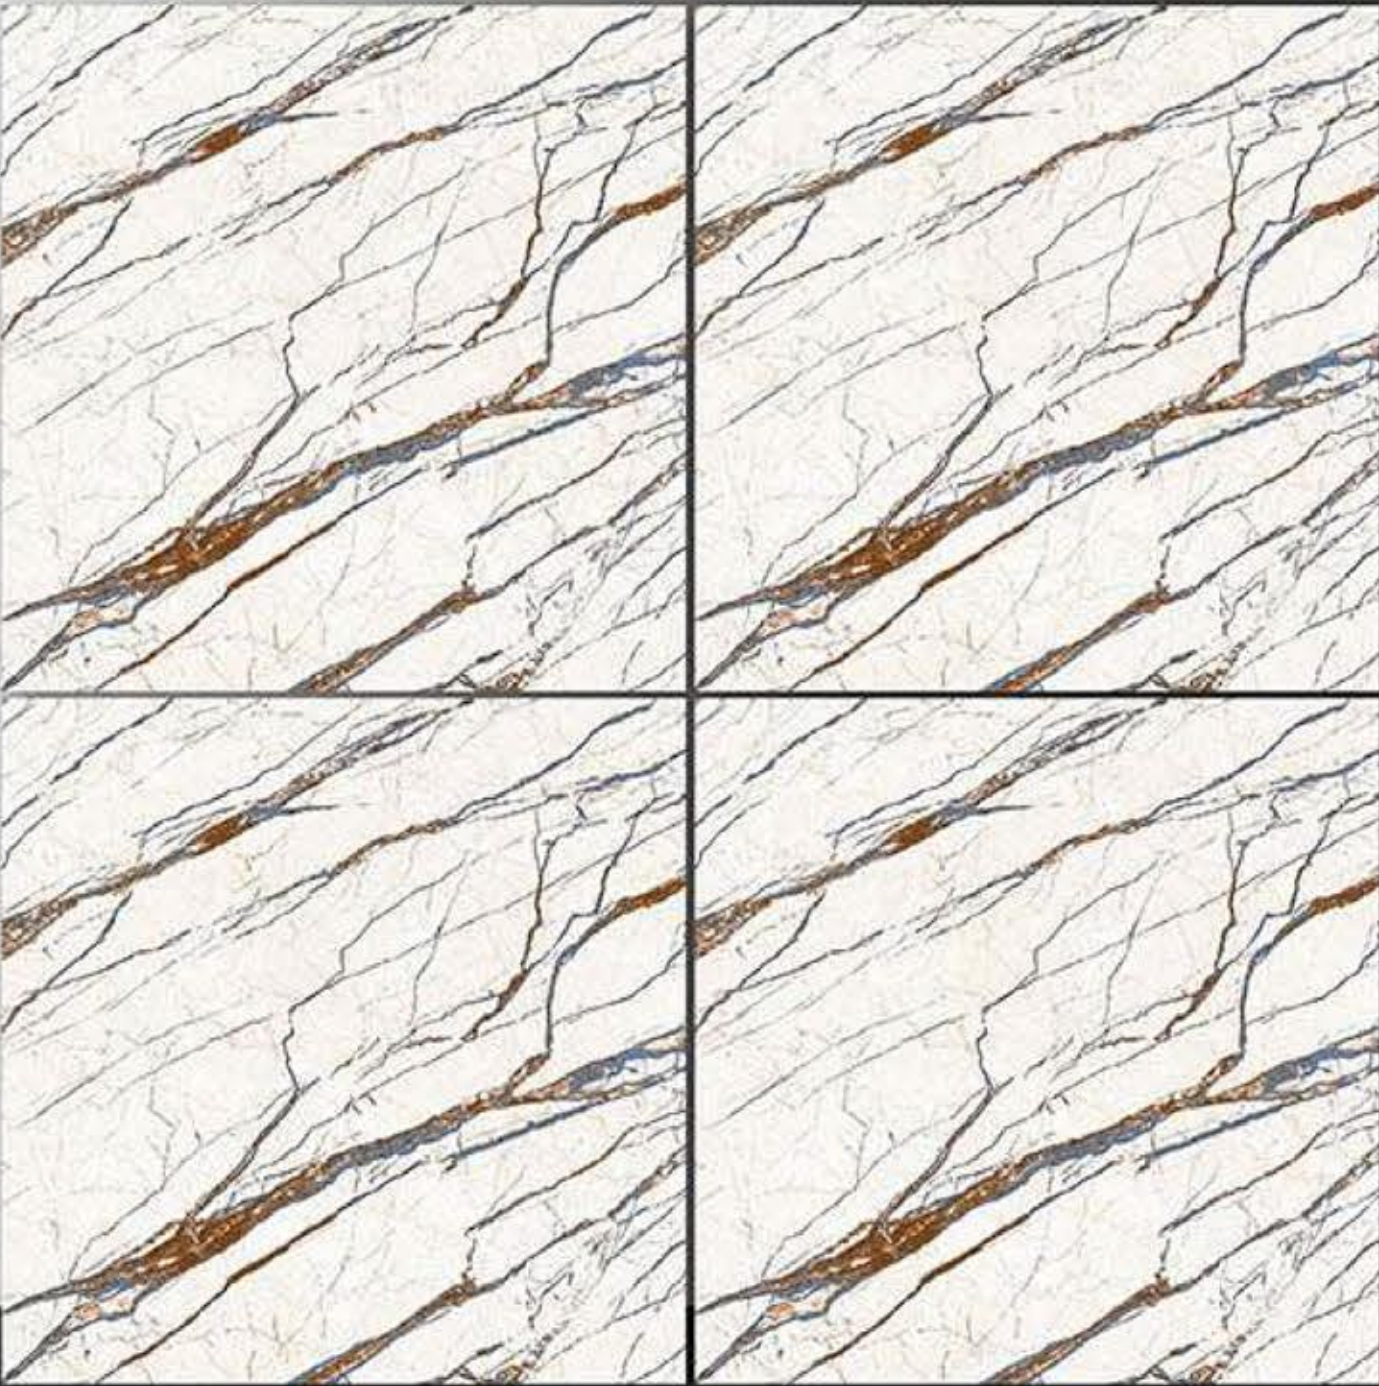

PORCELAIN TILES
600X600MM

C-1130

NEONTM
TILE

Series
Carving

PORCELAIN TILES
600X600MM

C-1131

NEONTM
TILE

Series
Carving