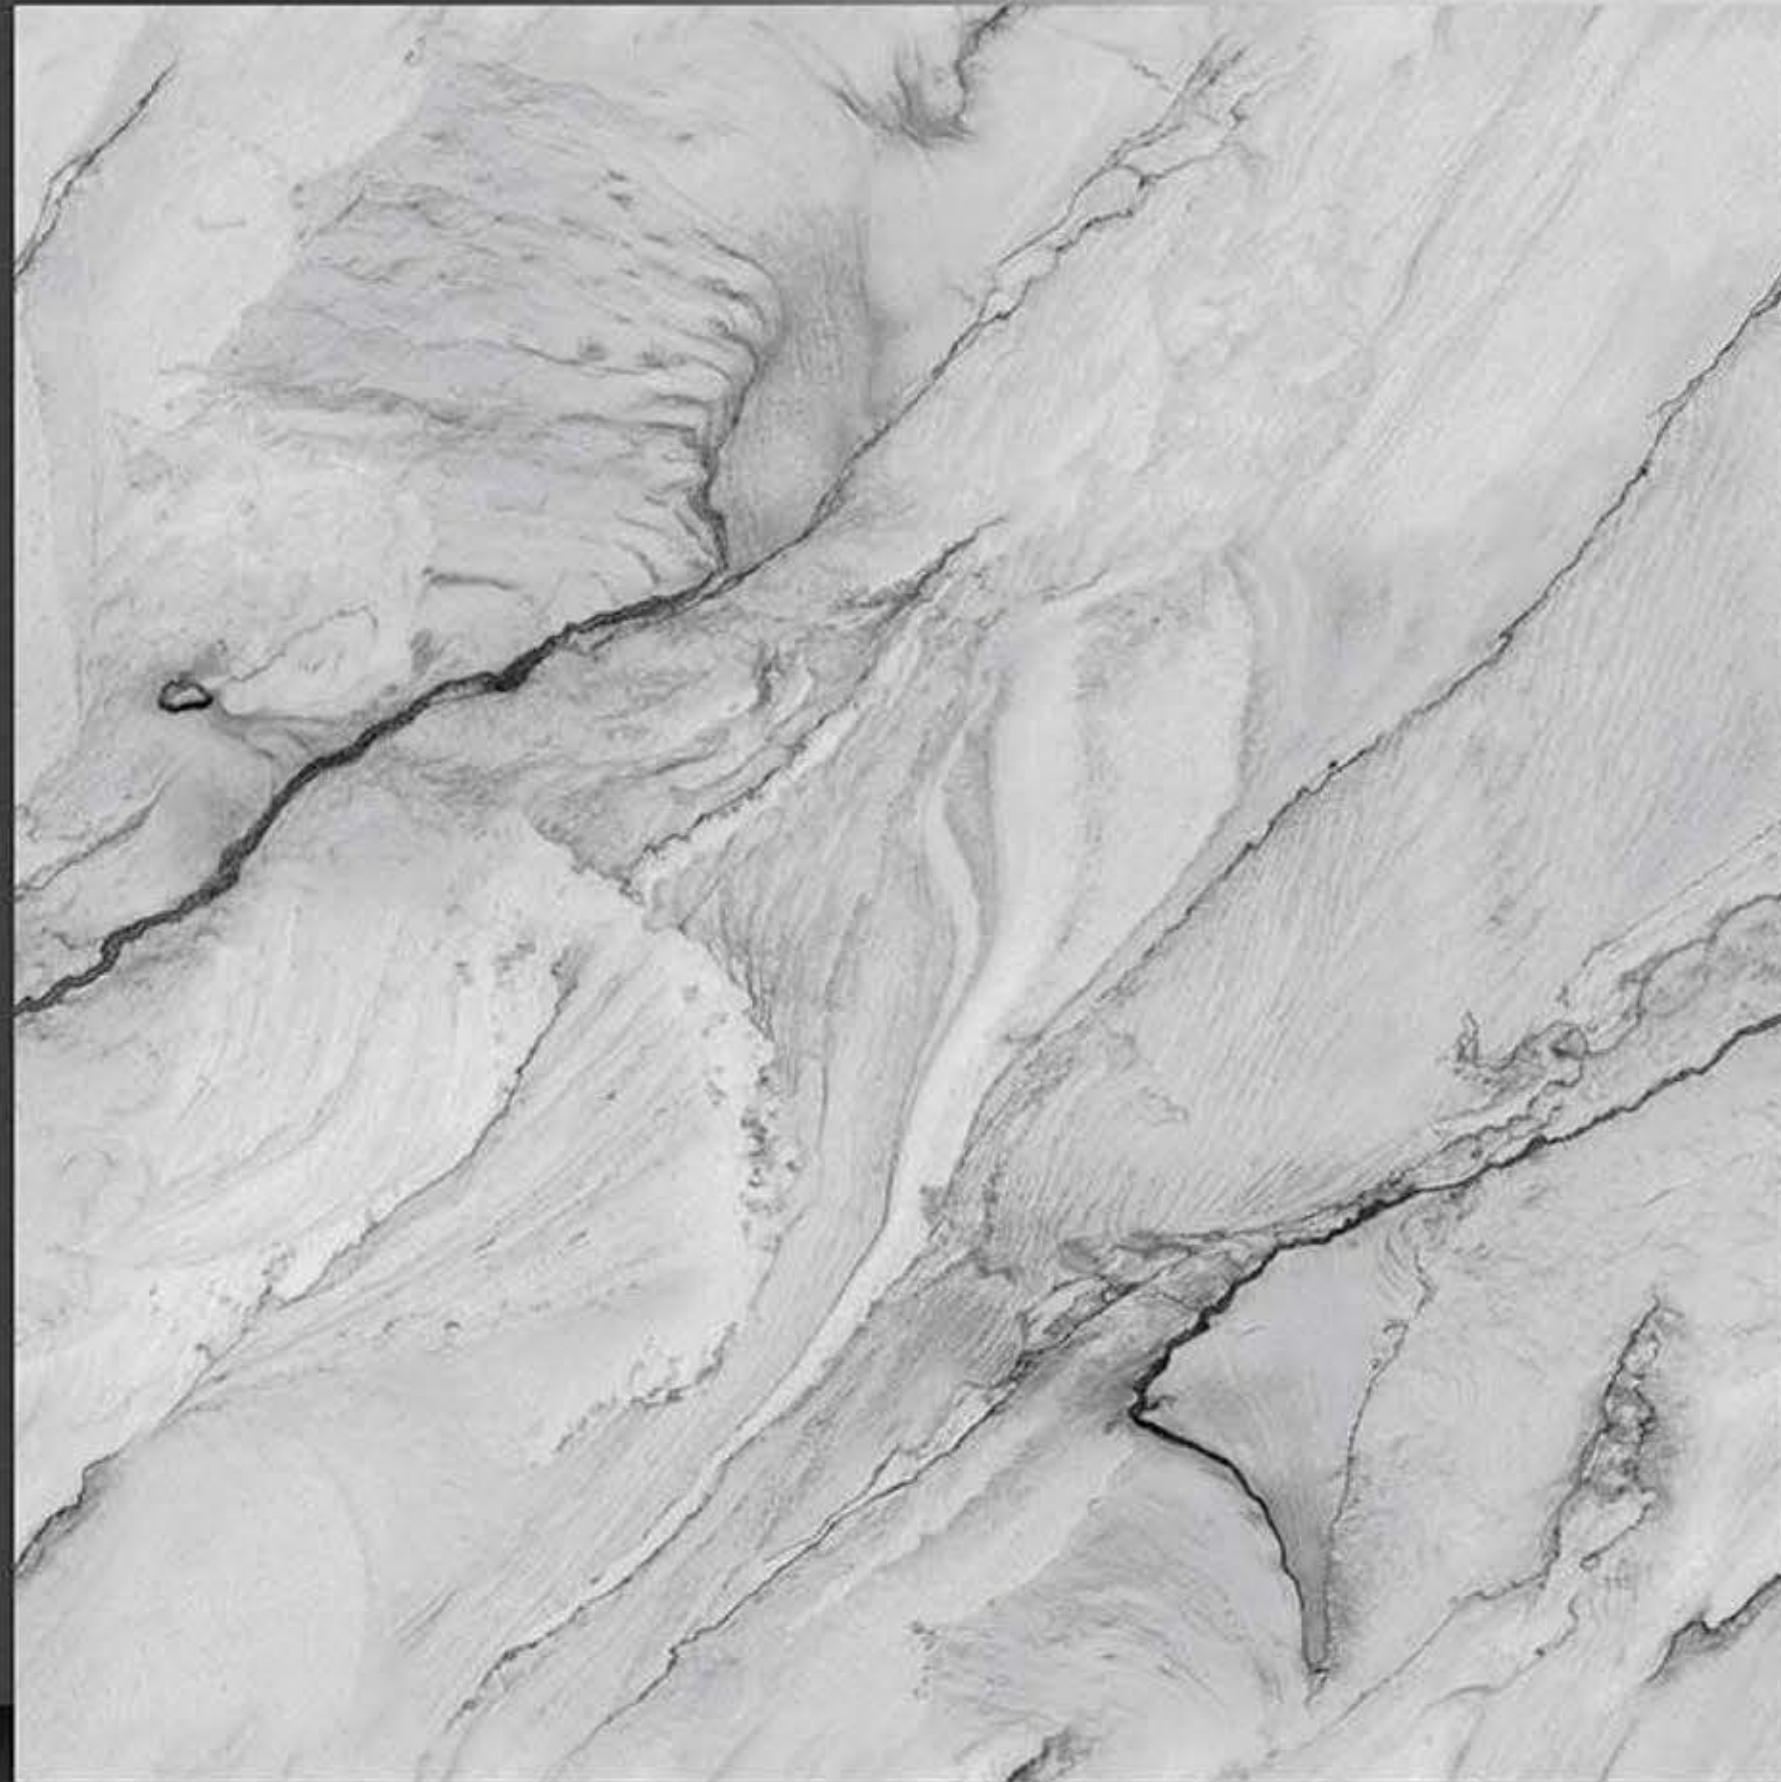

PORCELAIN TILES
600X600MM

C-1090

NEON^{TM}
TILE