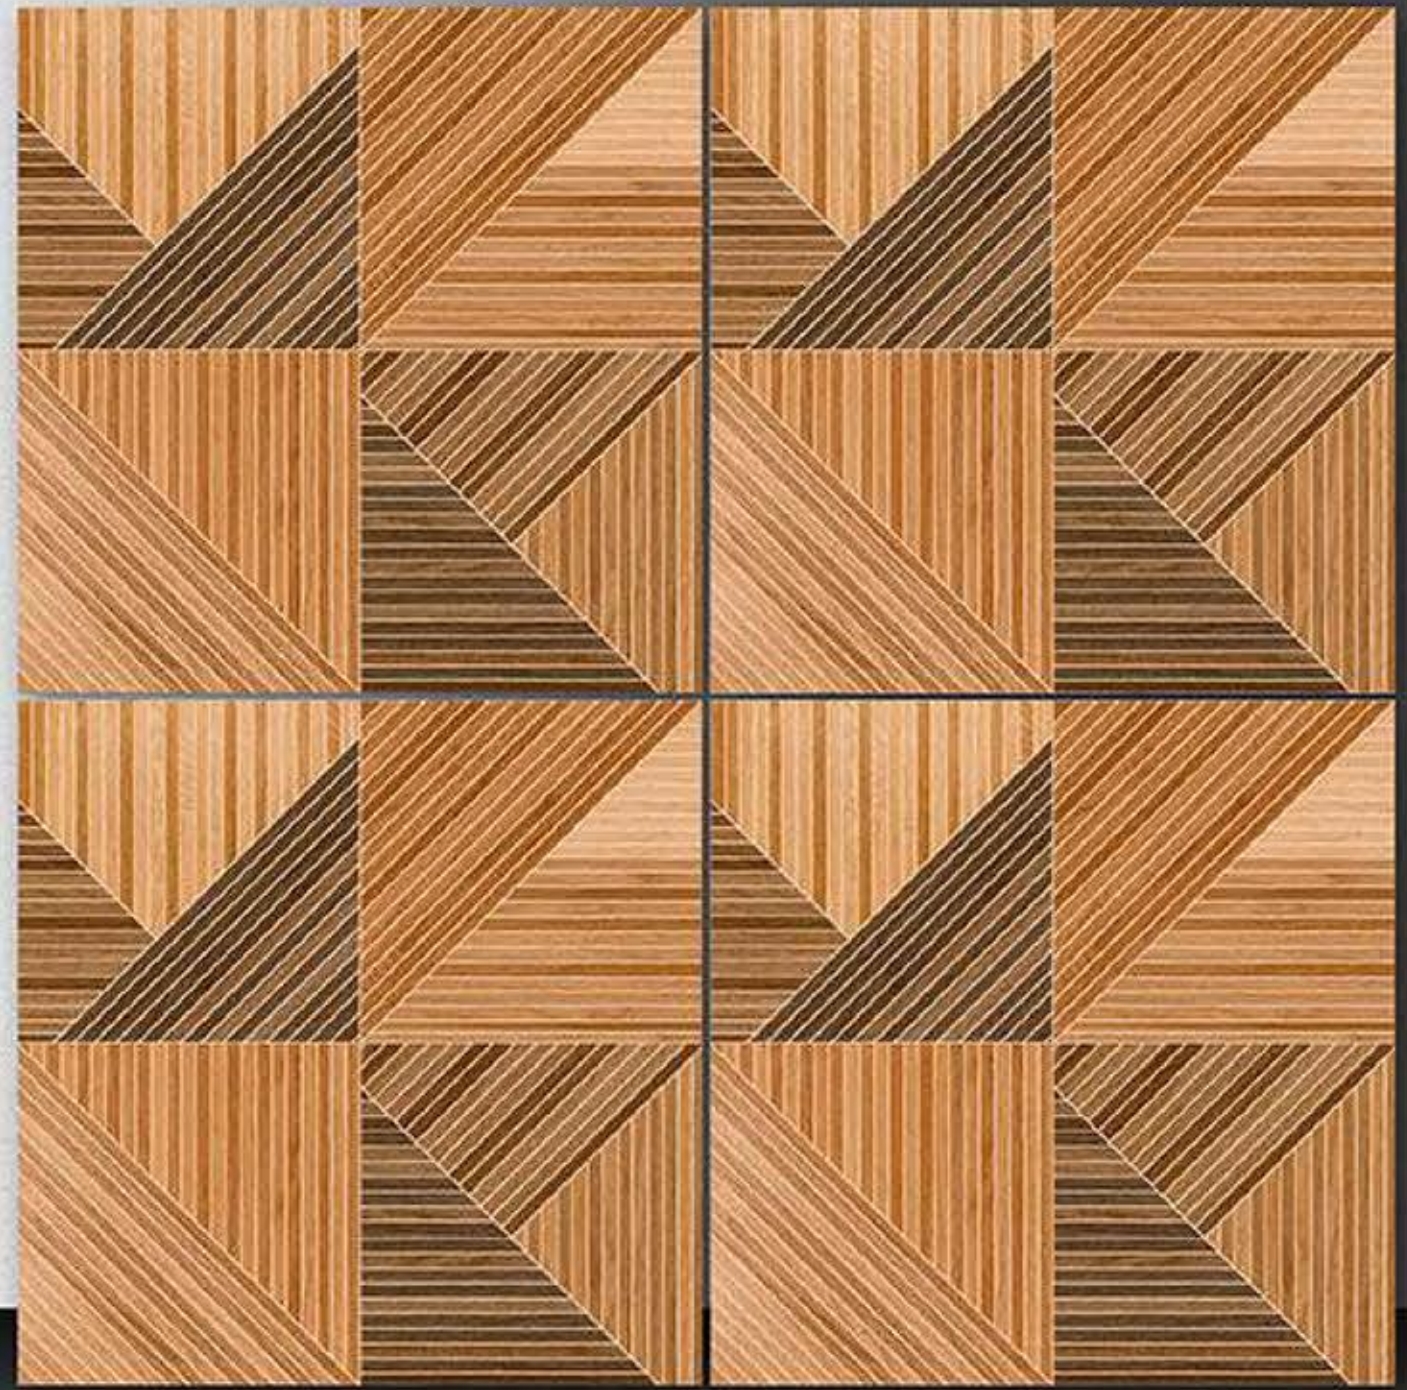

PORCELAIN TILES
600X600MM

C-1088

NEONTM
TILE

Series
Carving

**PORCELAIN TILES
600X600MM**

C-1089

NEONTM
TILE

Series
Carving