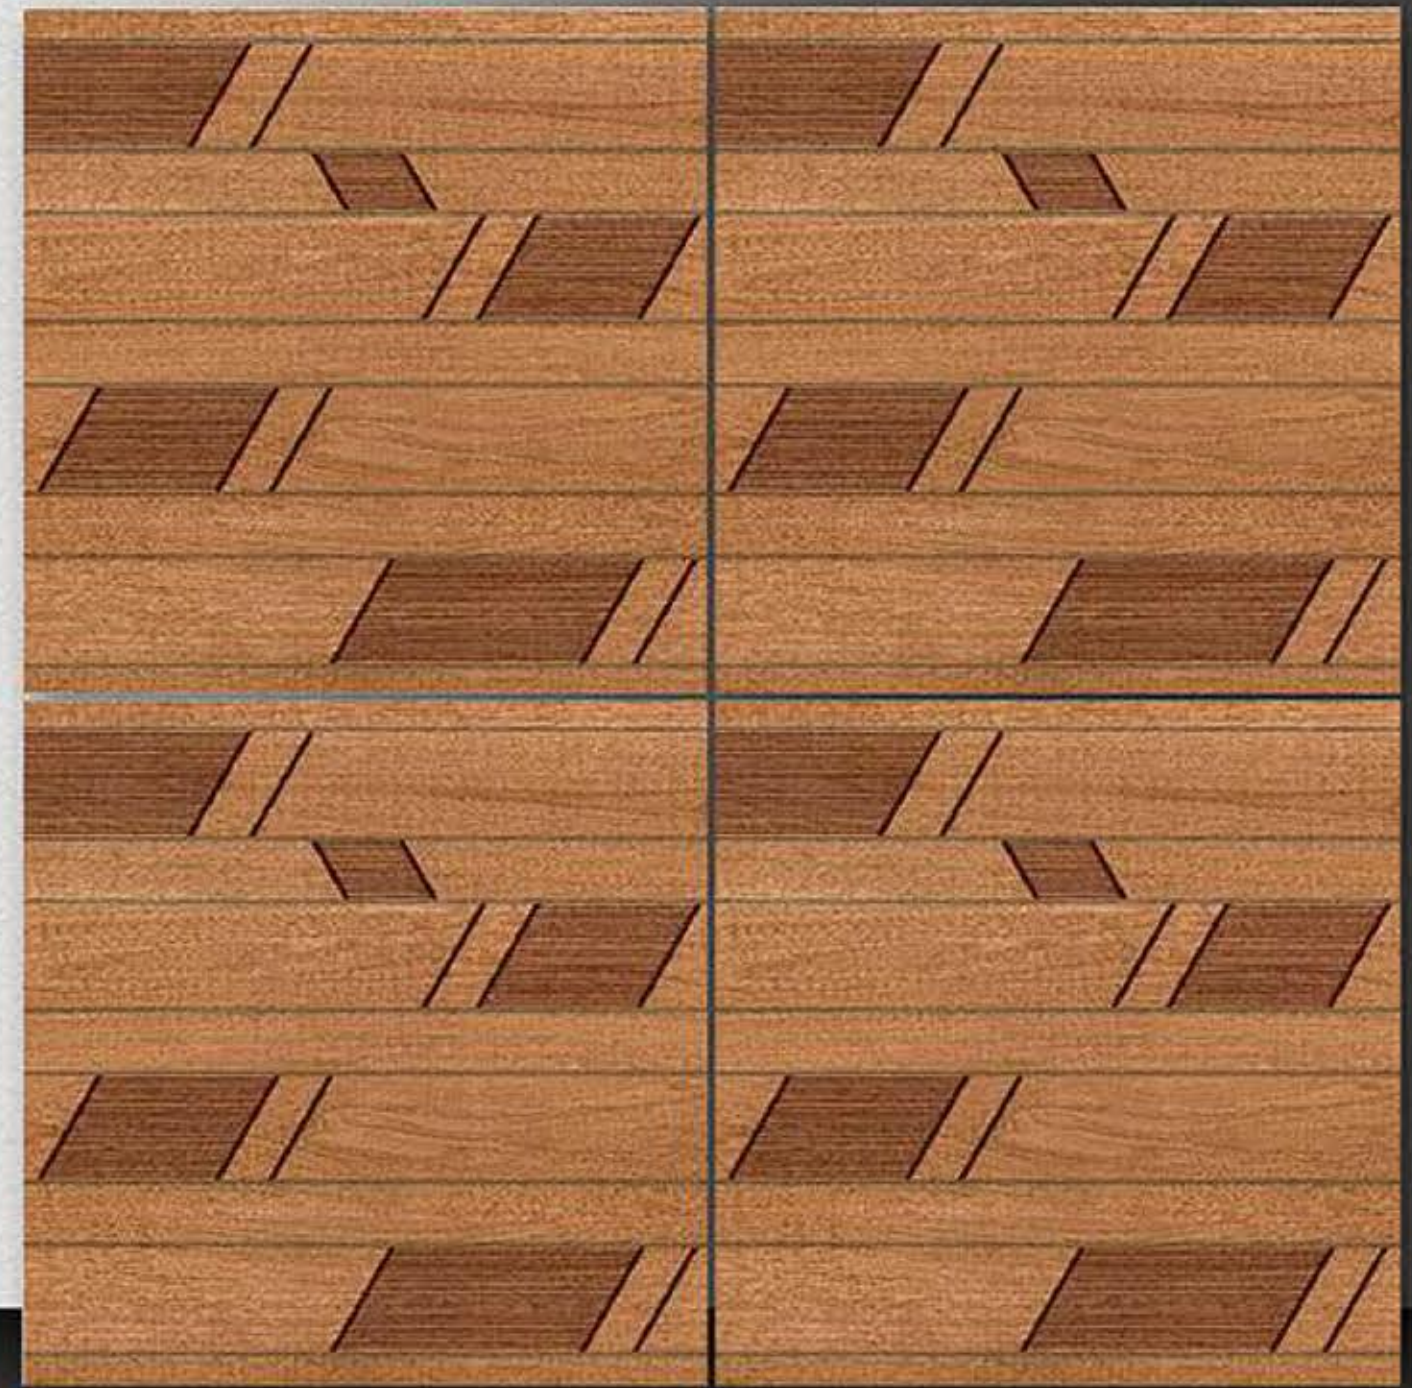

PORCELAIN TILES
600X600MM

C-1062

NEONTM
TILE

 **Series**
Carving

PORCELAIN TILES
600X600MM

C-1063

NEON™
TILE

Series
Carving