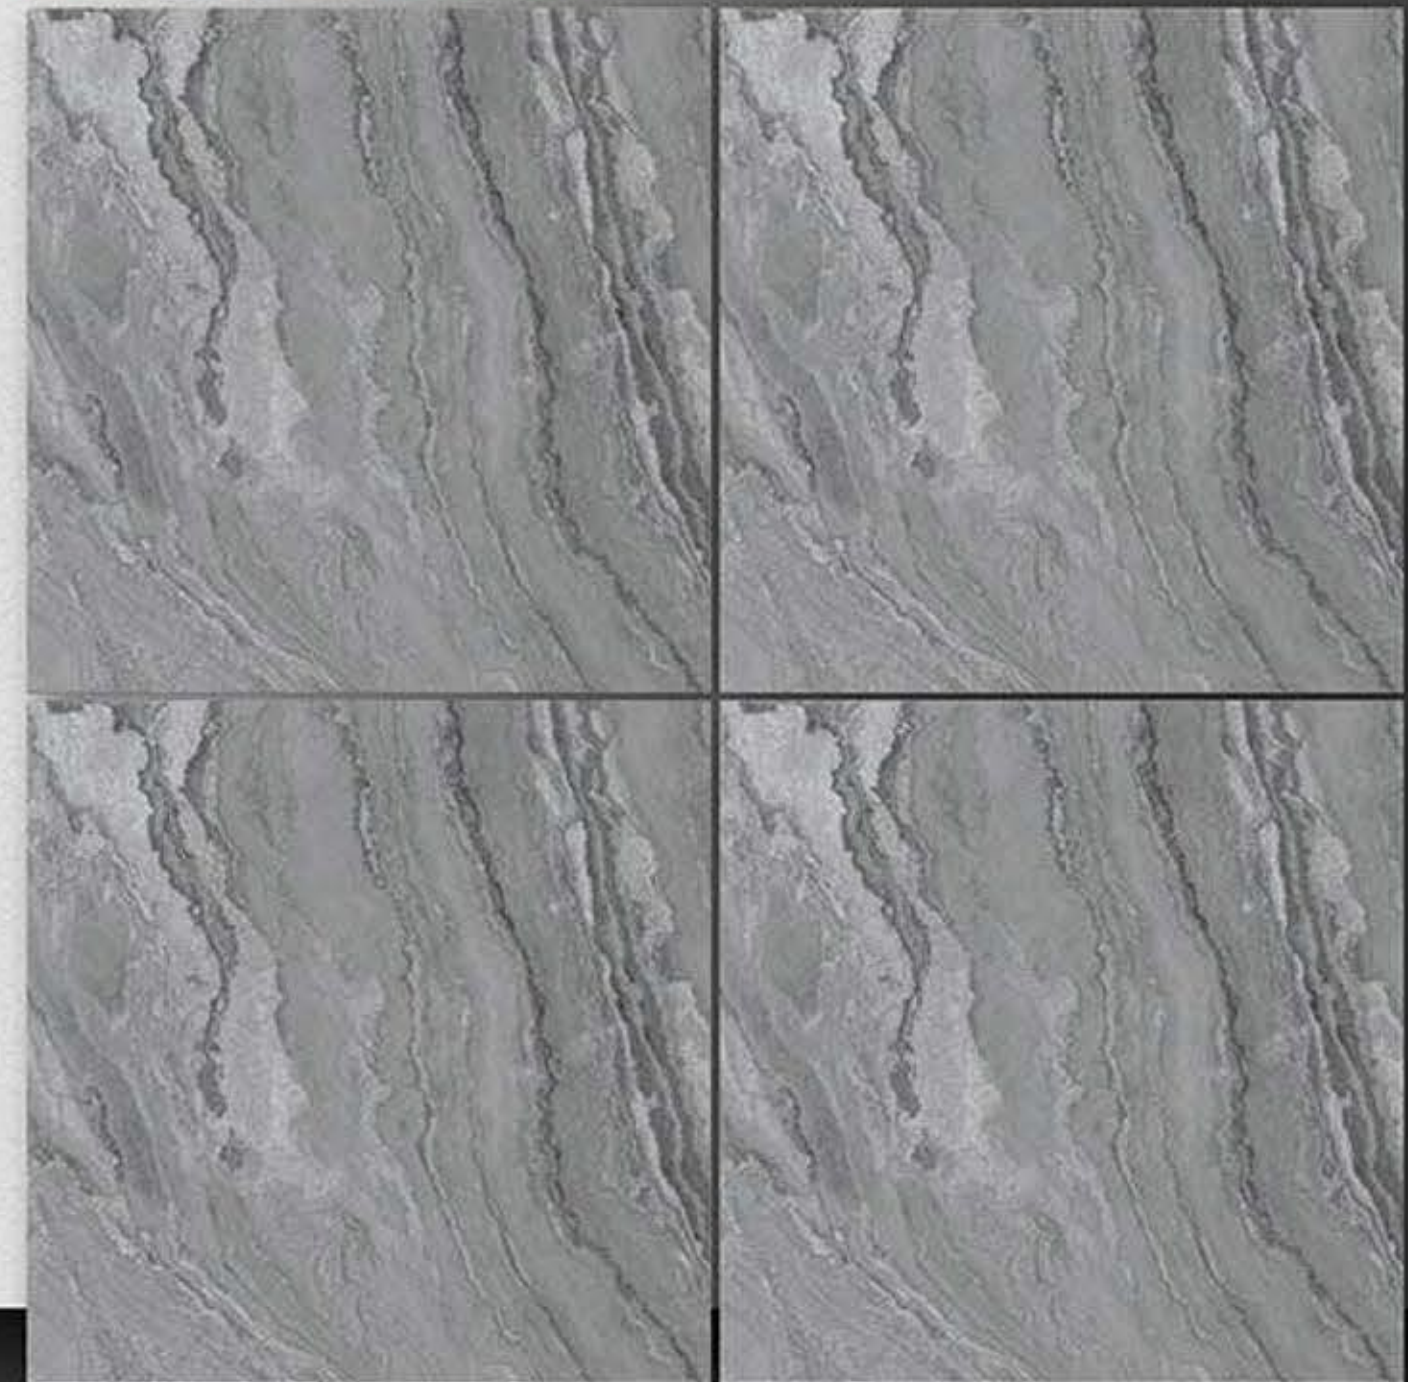

PORCELAIN TILES
600X600MM

C-1092

NEONTM
TILE

Series
Carving

PORCELAIN TILES
600X600MM

C-1093

NEONTM
TILE

Series
Carving