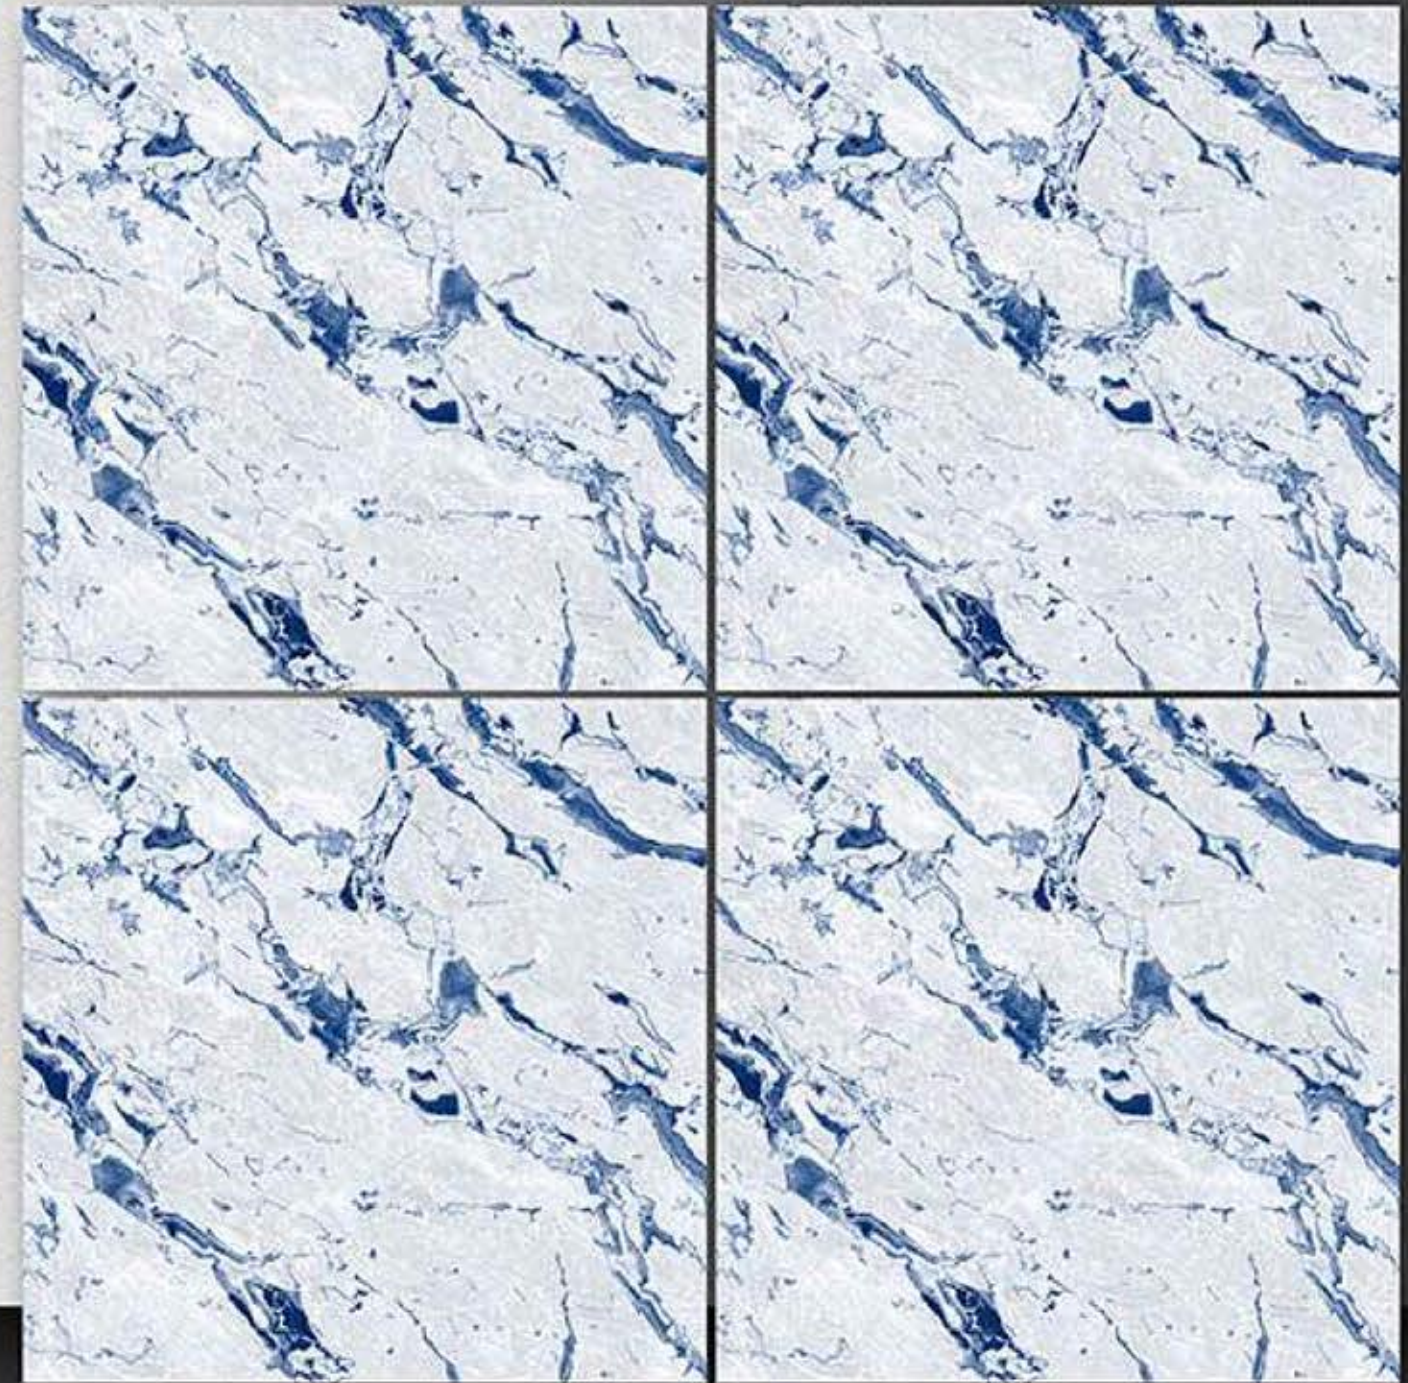

PORCELAIN TILES
600X600MM

C-1096

NEONTM
TILE

Series
Carving

PORCELAIN TILES
600X600MM

C-1097

NEONTM
TILE

Series
Carving