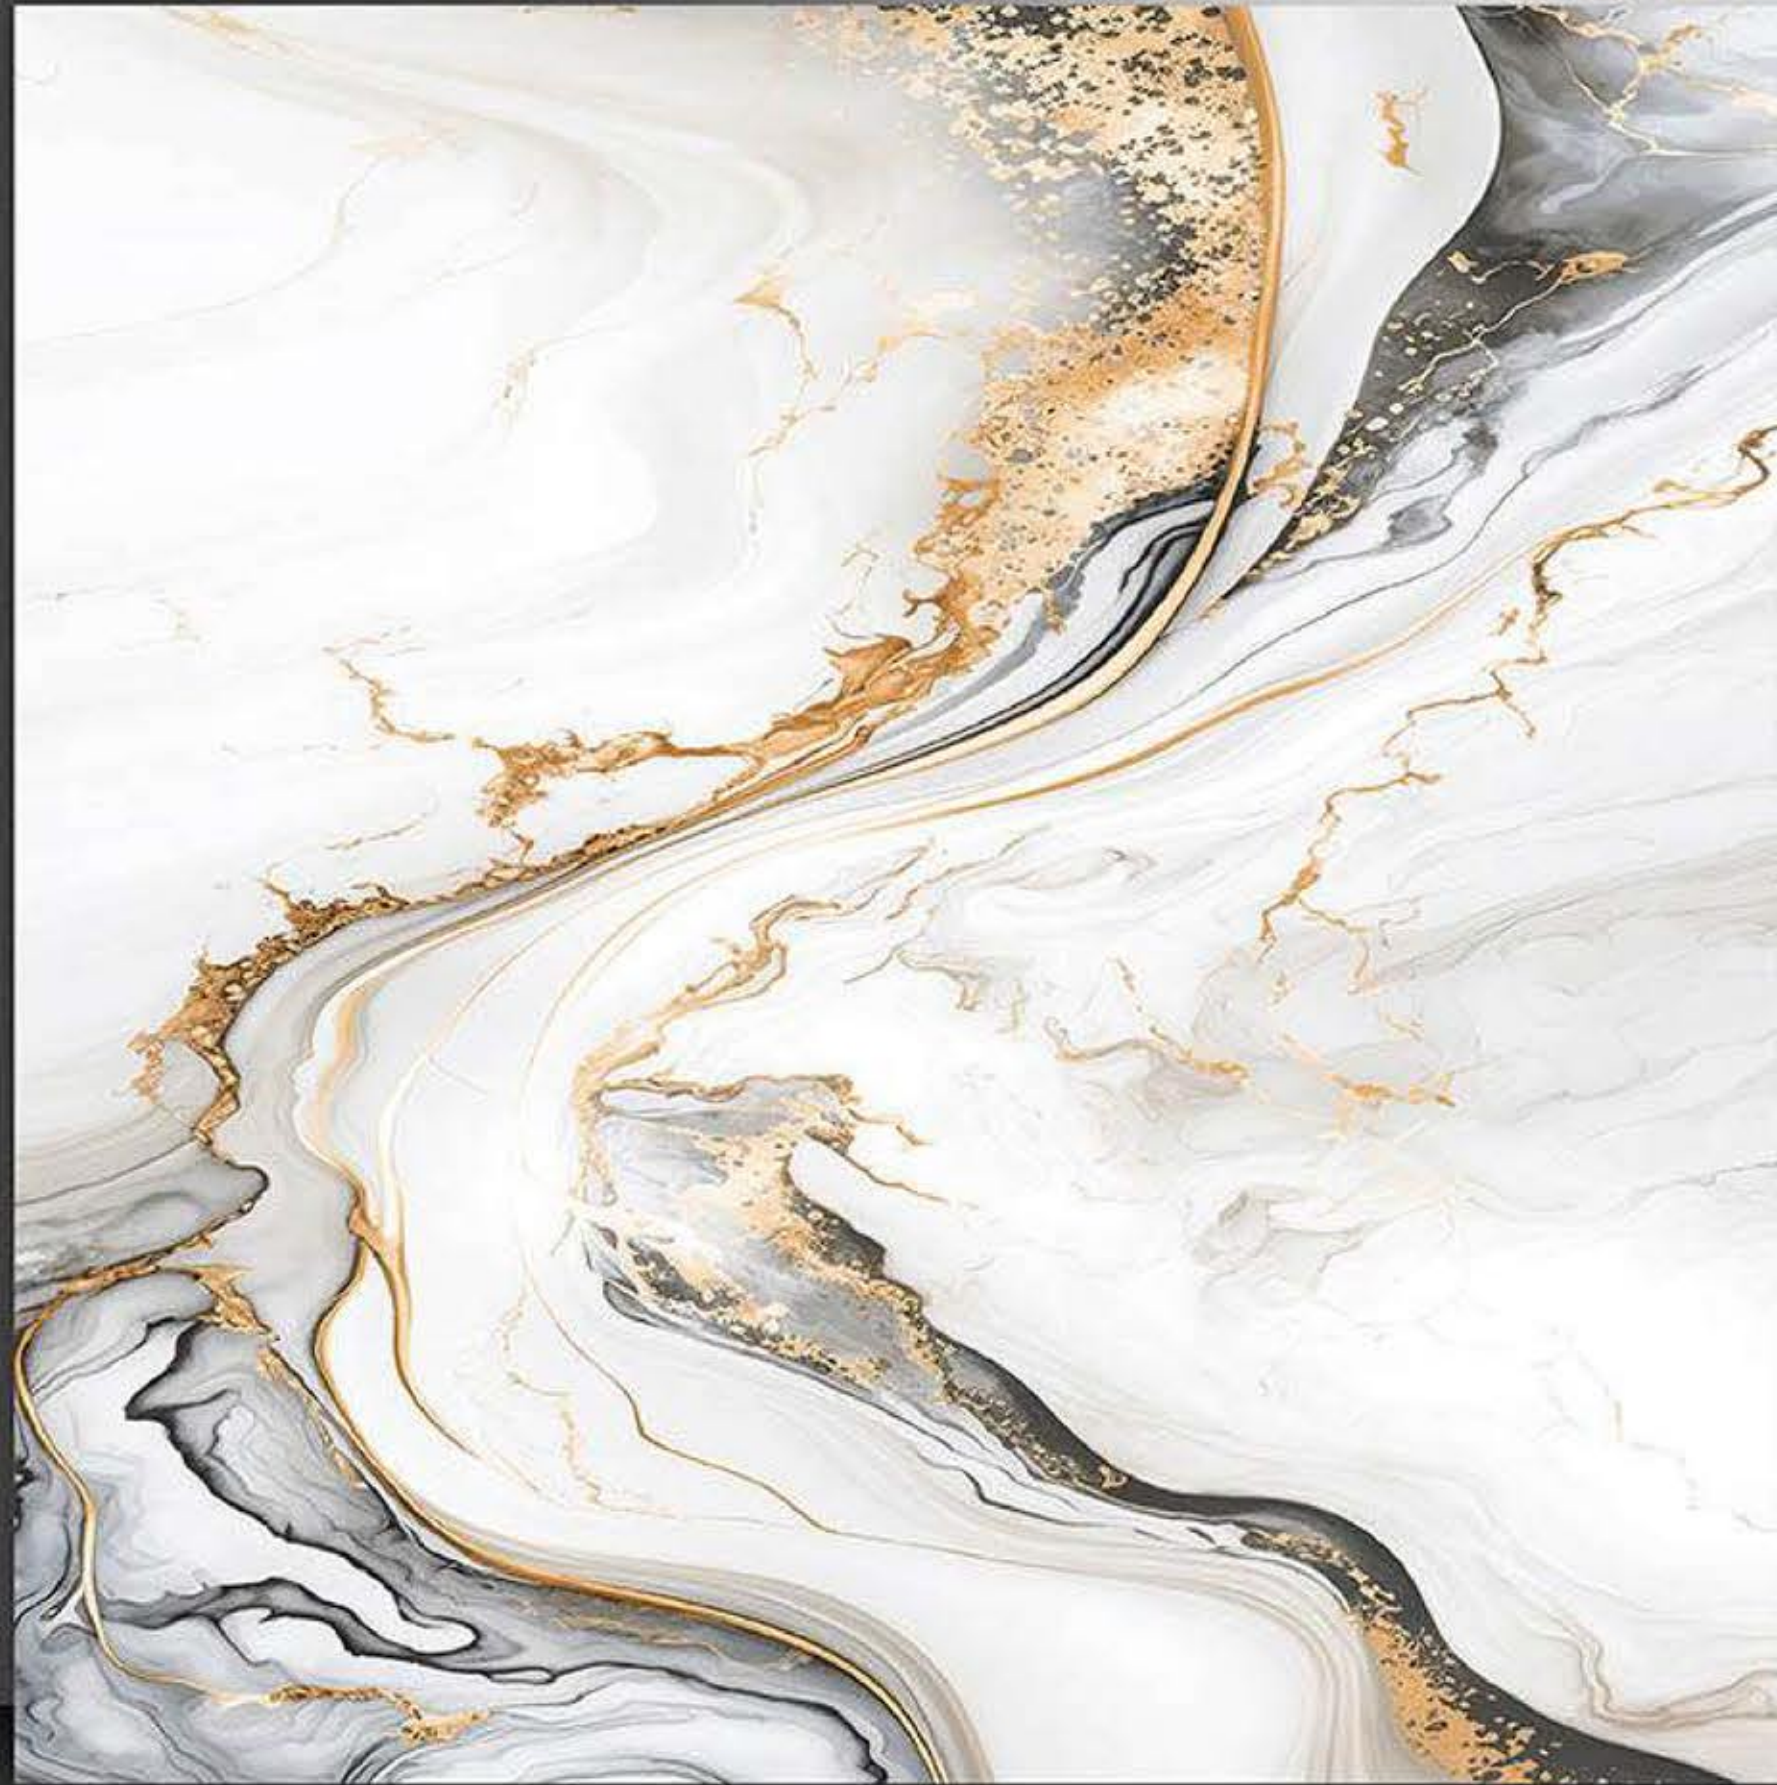

PORCELAIN TILES
600X600MM

C-1112

NEONTM
TILE

Series
Carving

PORCELAIN TILES
600X600MM

C-1113

NEONTM
TILE

Series
Carving