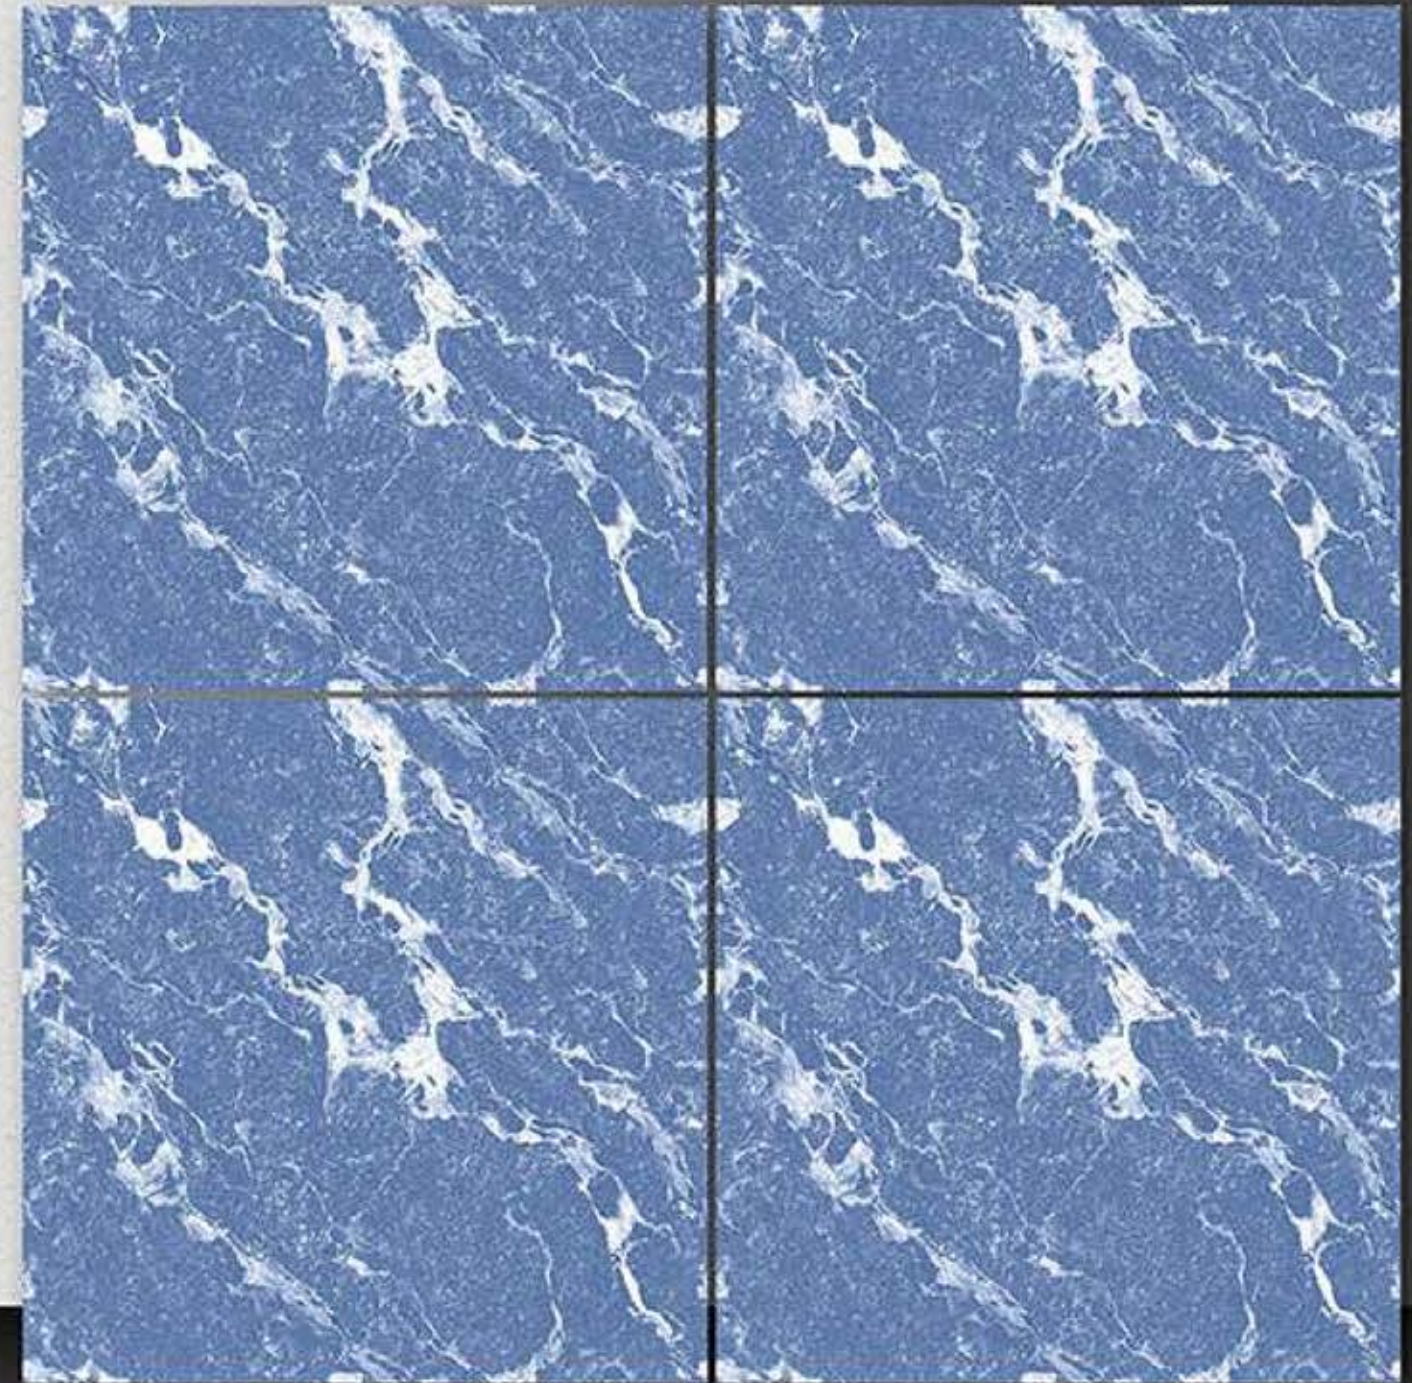

PORCELAIN TILES
600X600MM

C-1118

NEONTM
TILE

Series
Carving

PORCELAIN TILES
600X600MM

C-1119

NEONTM
TILE

 **Series**
Carving