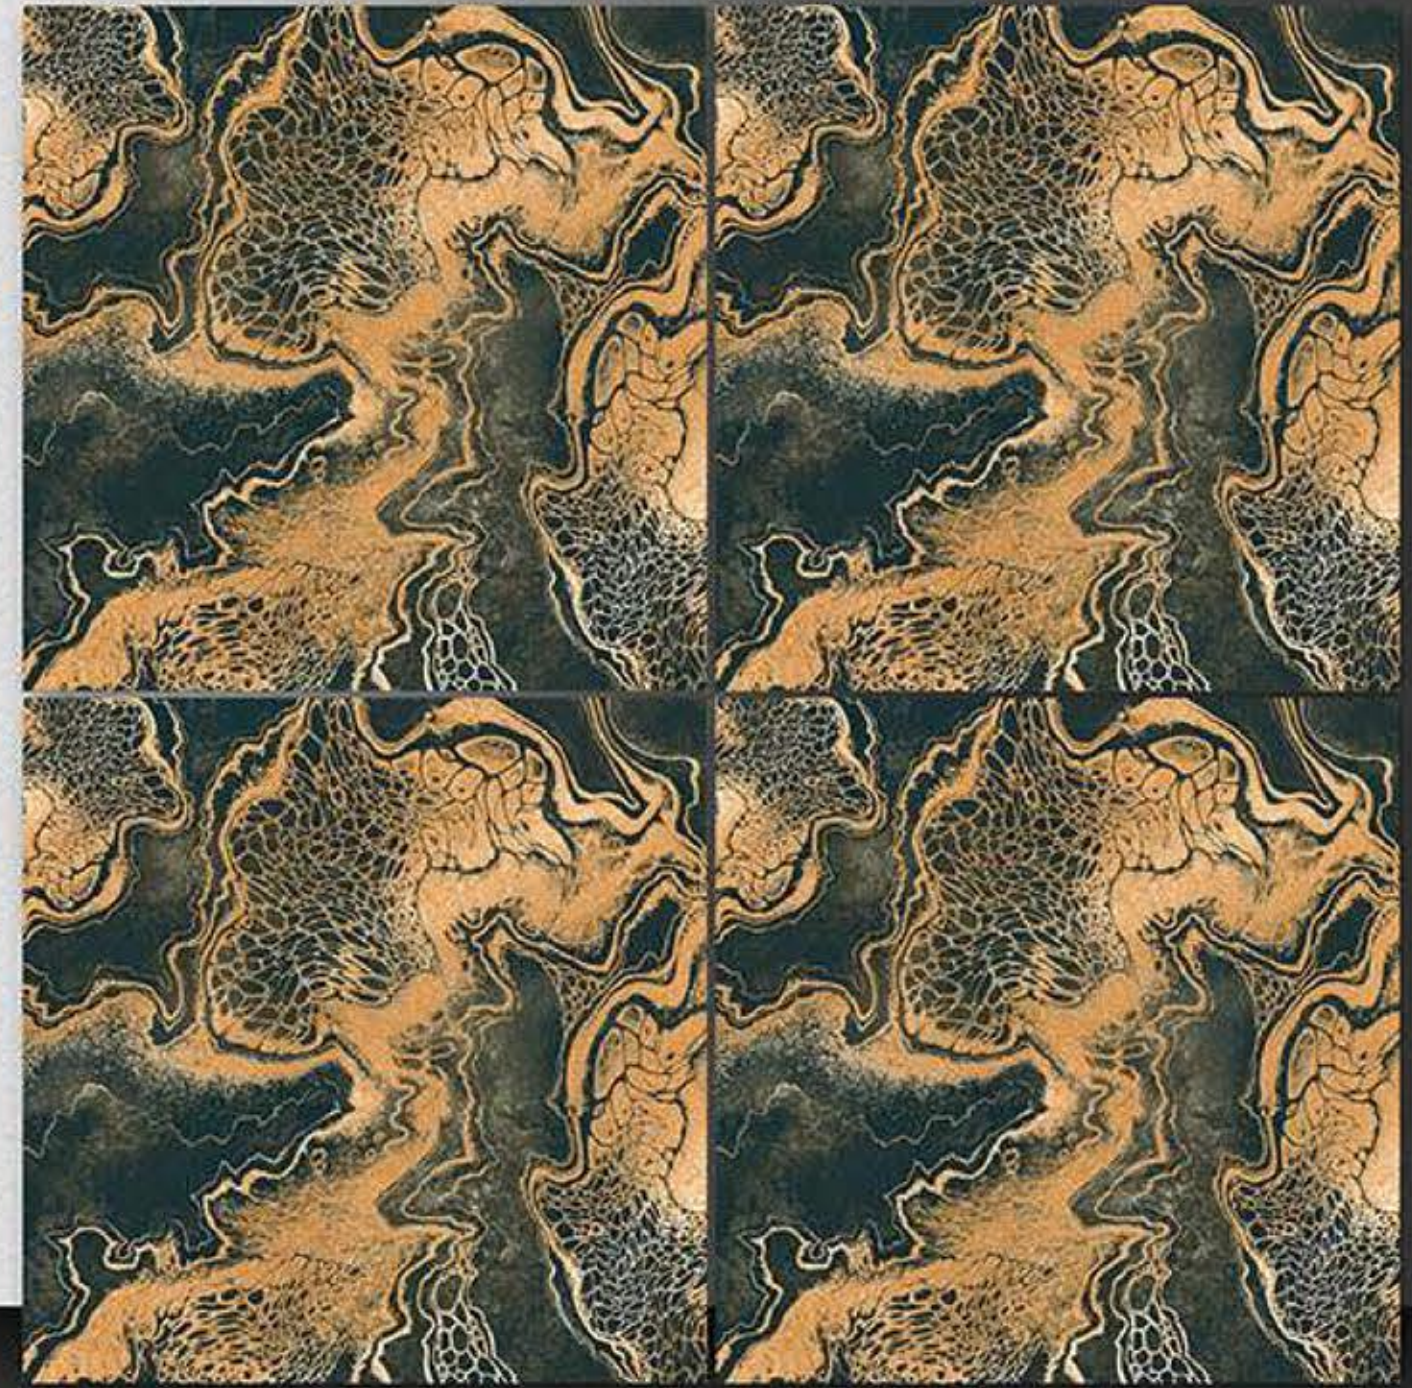

PORCELAIN TILES
600X600MM

C-1106

NEONTM
TILE

Series
Carving

PORCELAIN TILES
600X600MM

C-1107

NEONTM
TILE

Series
Carving