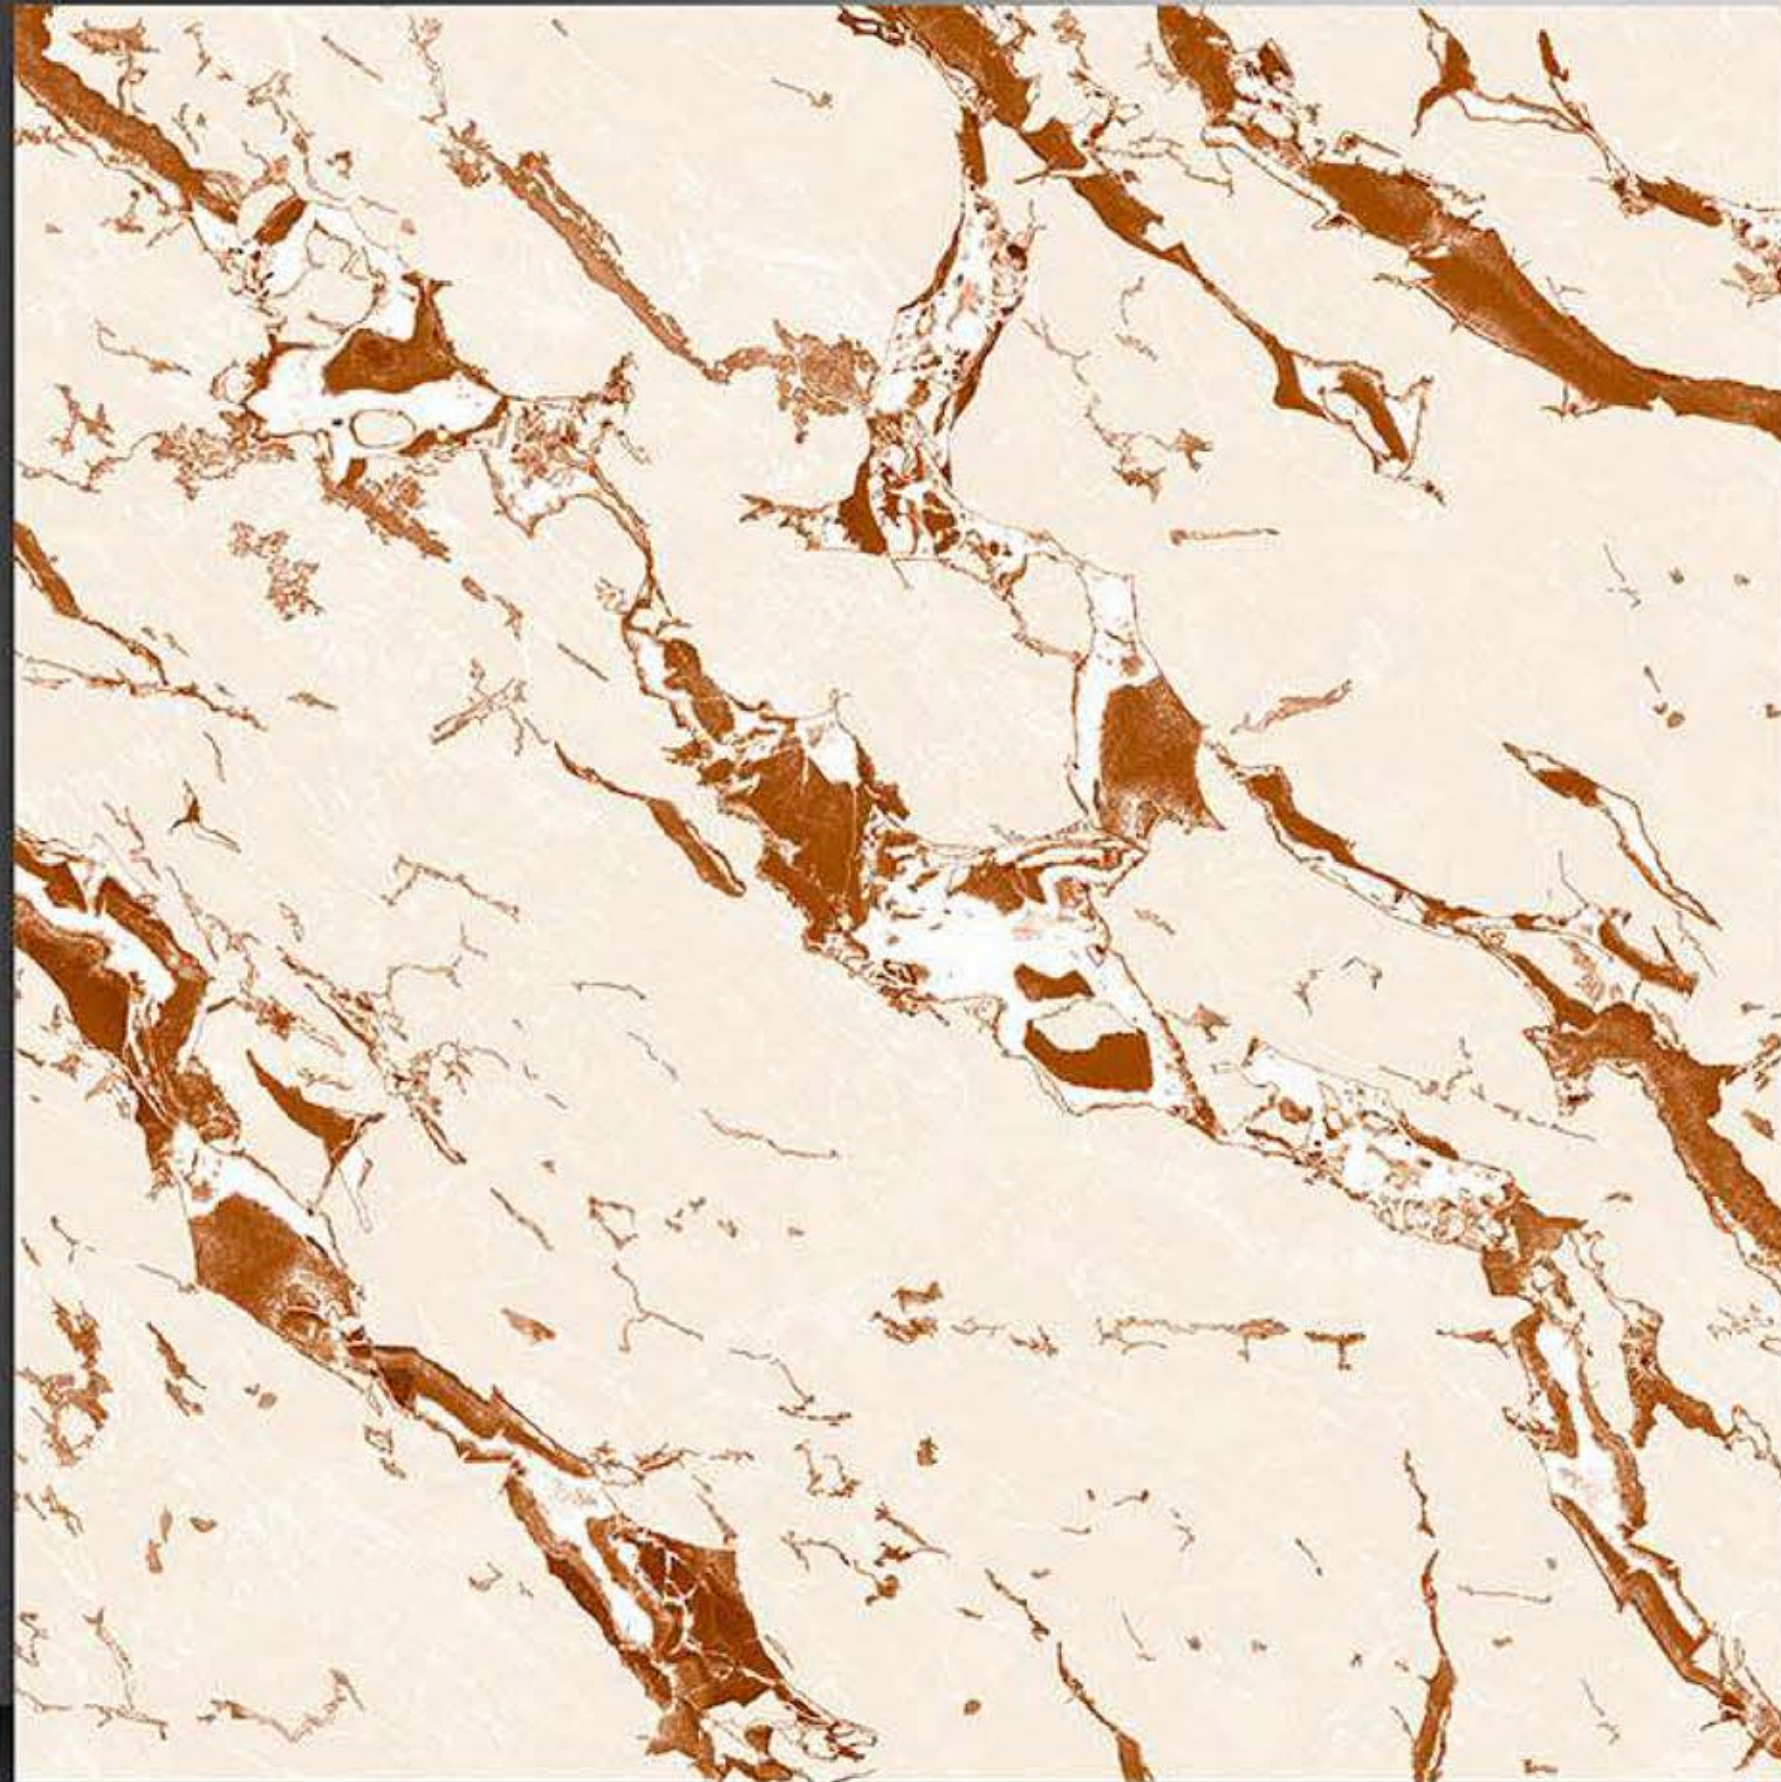

PORCELAIN TILES
600X600MM

C-1096

NEON^{TM}
TILE