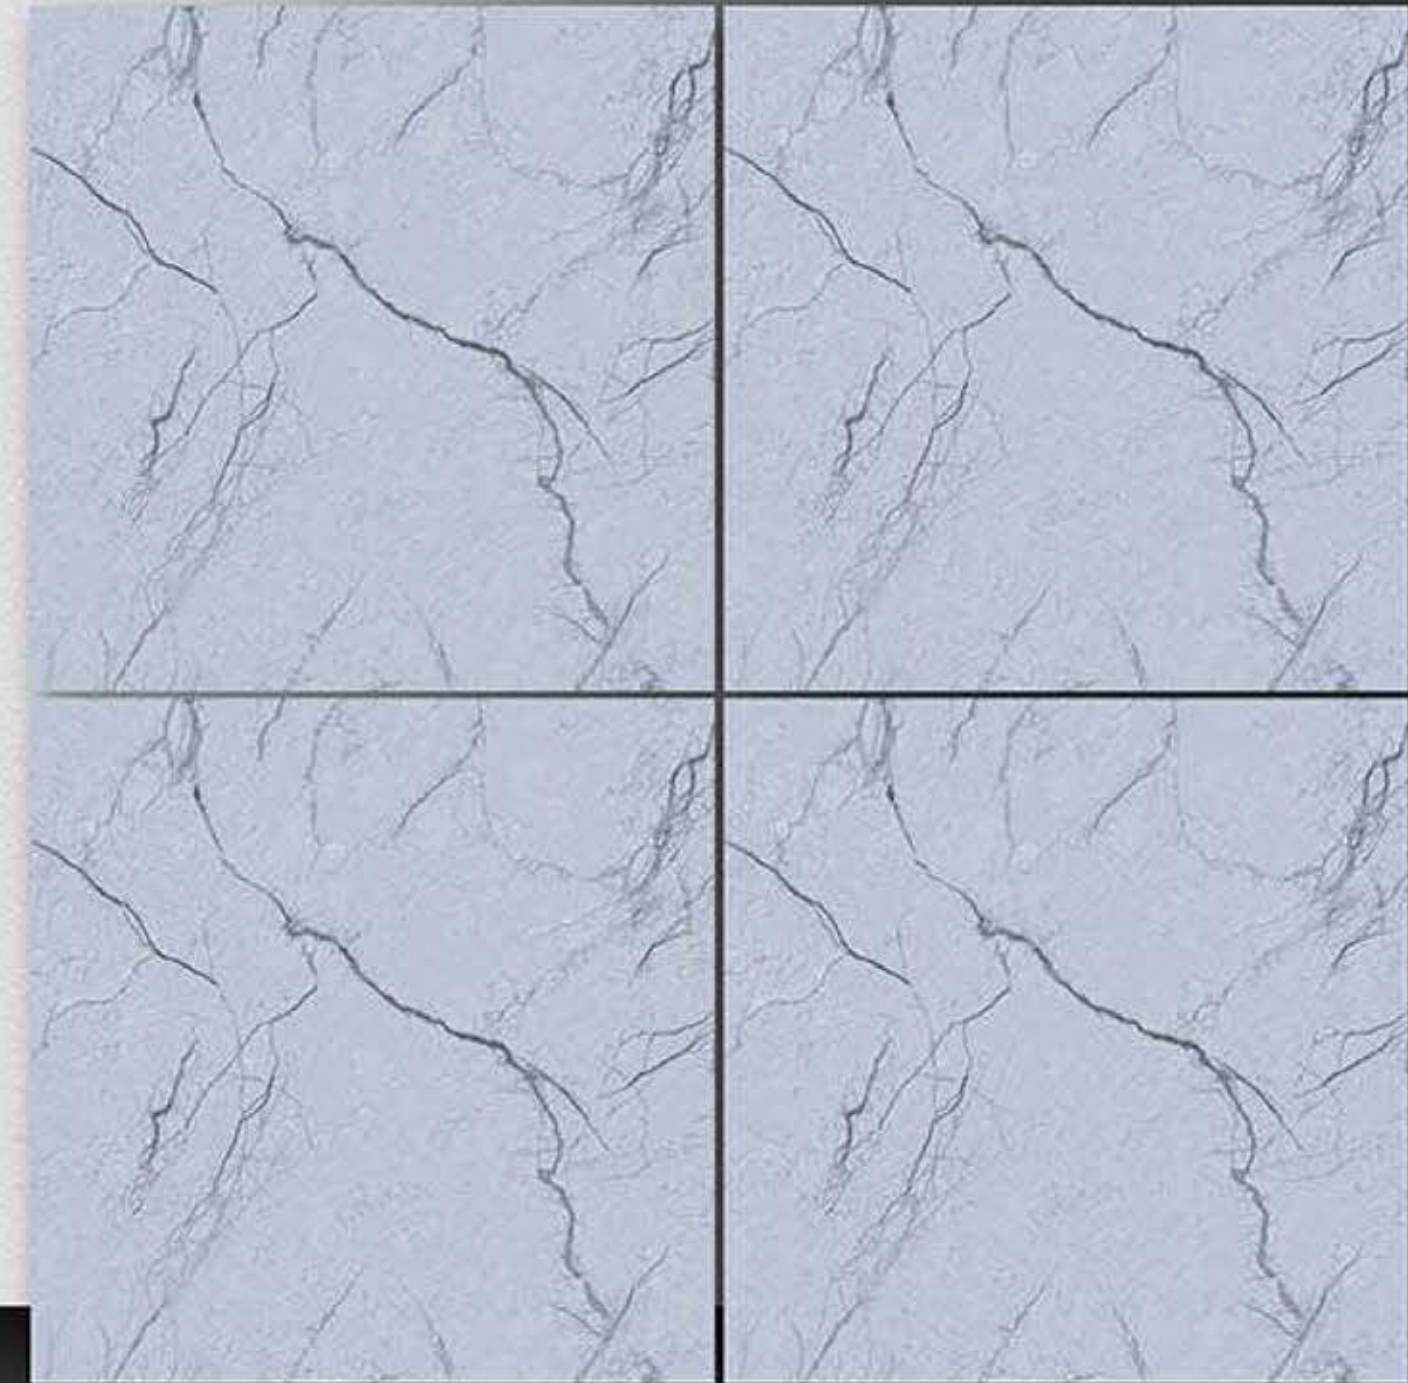

Series
Carving