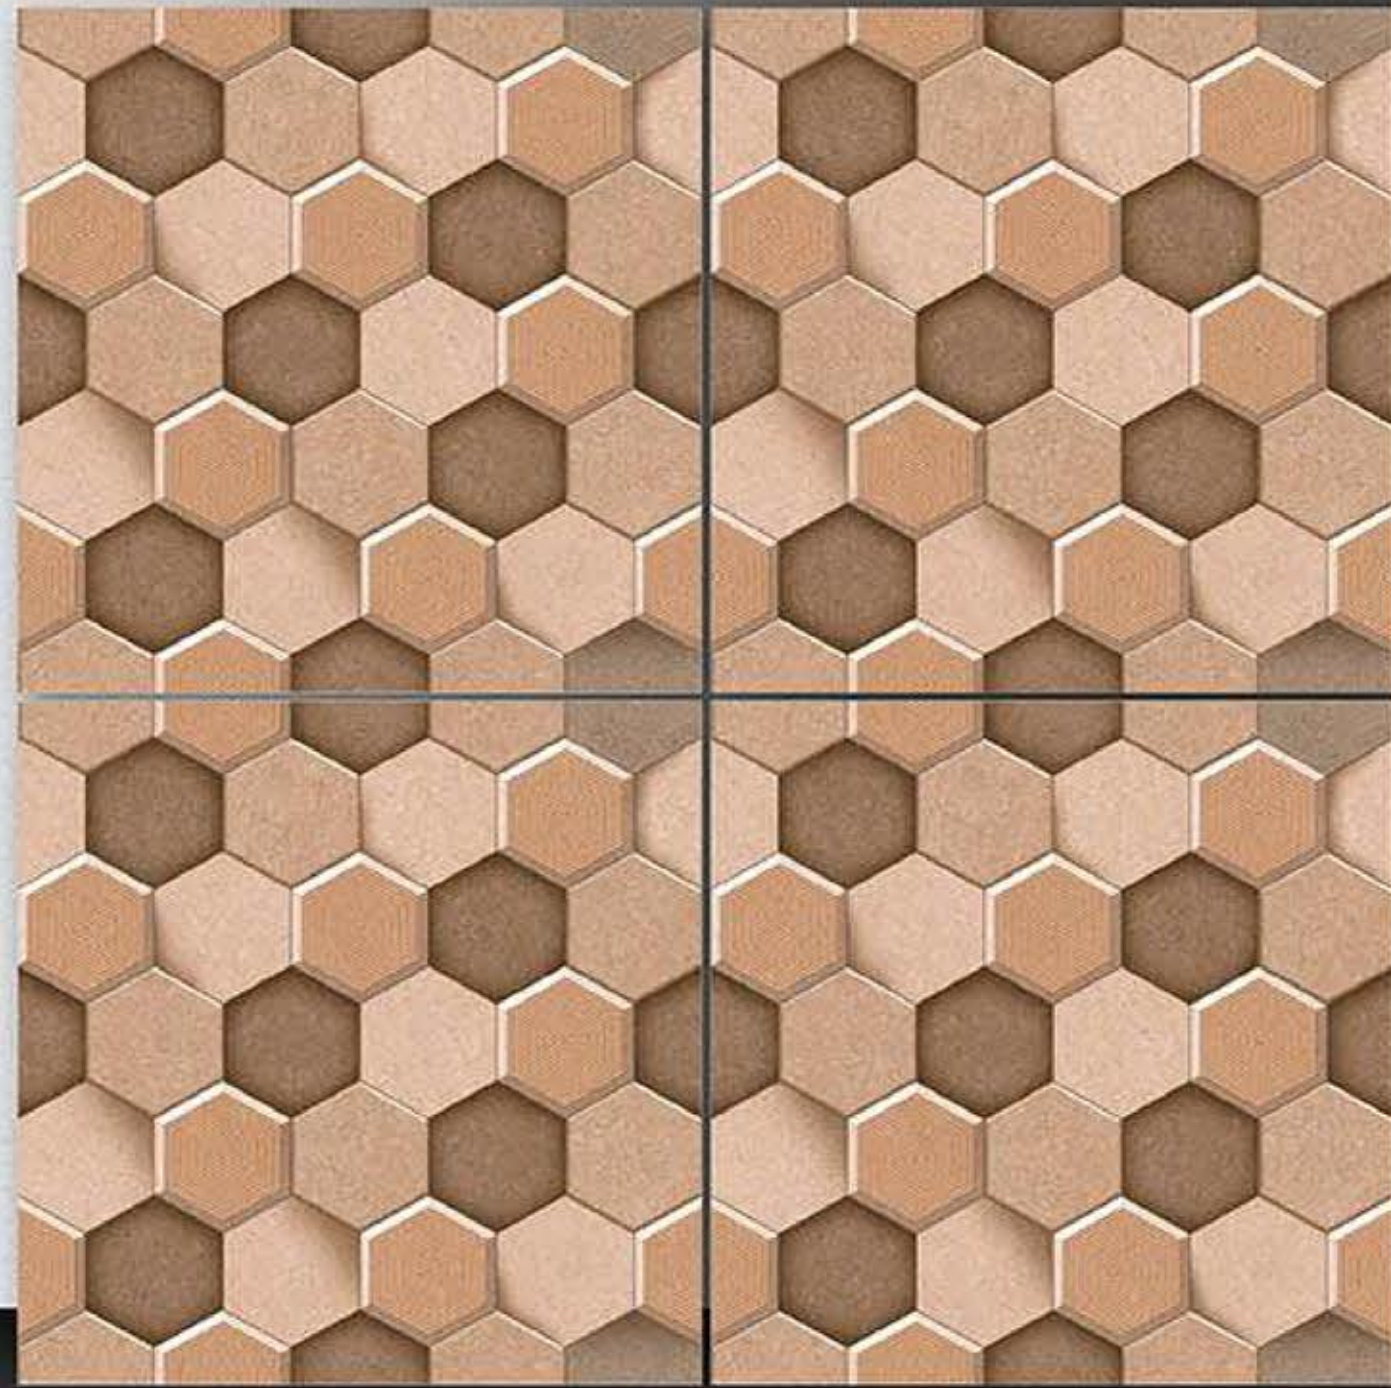

Series
Carving