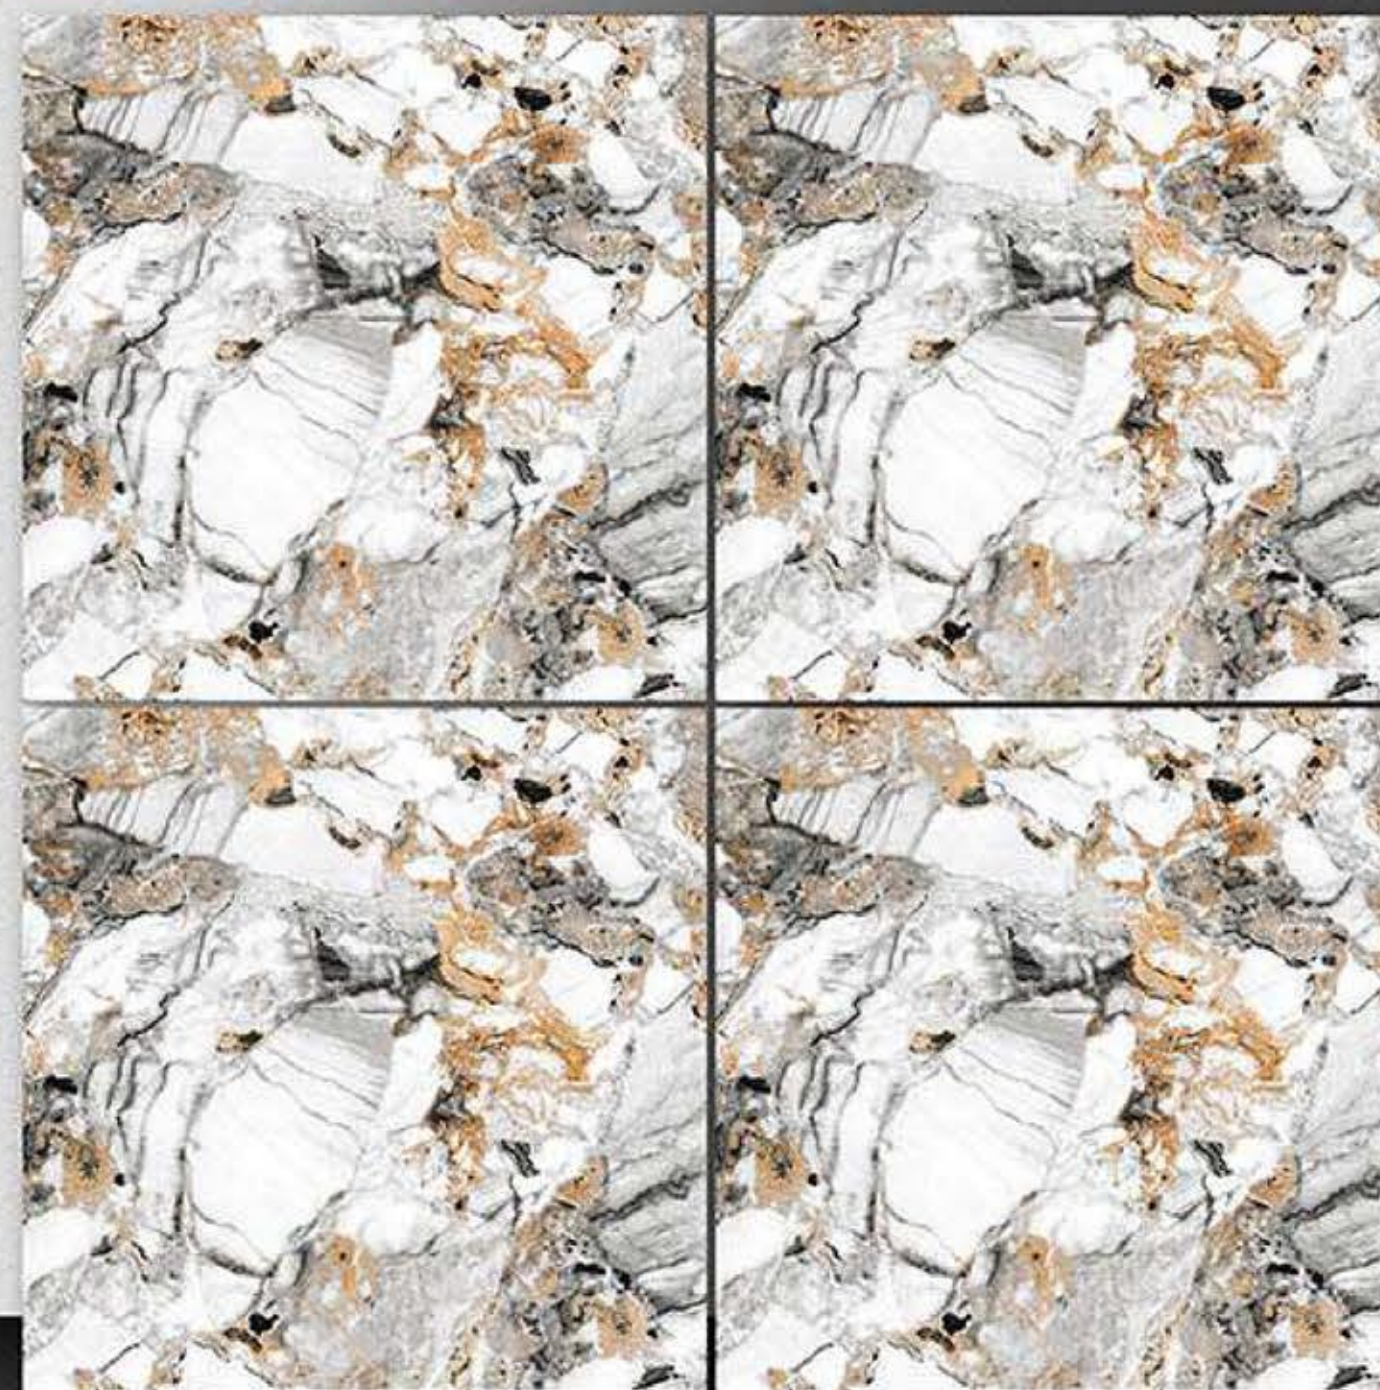

Series
Carving