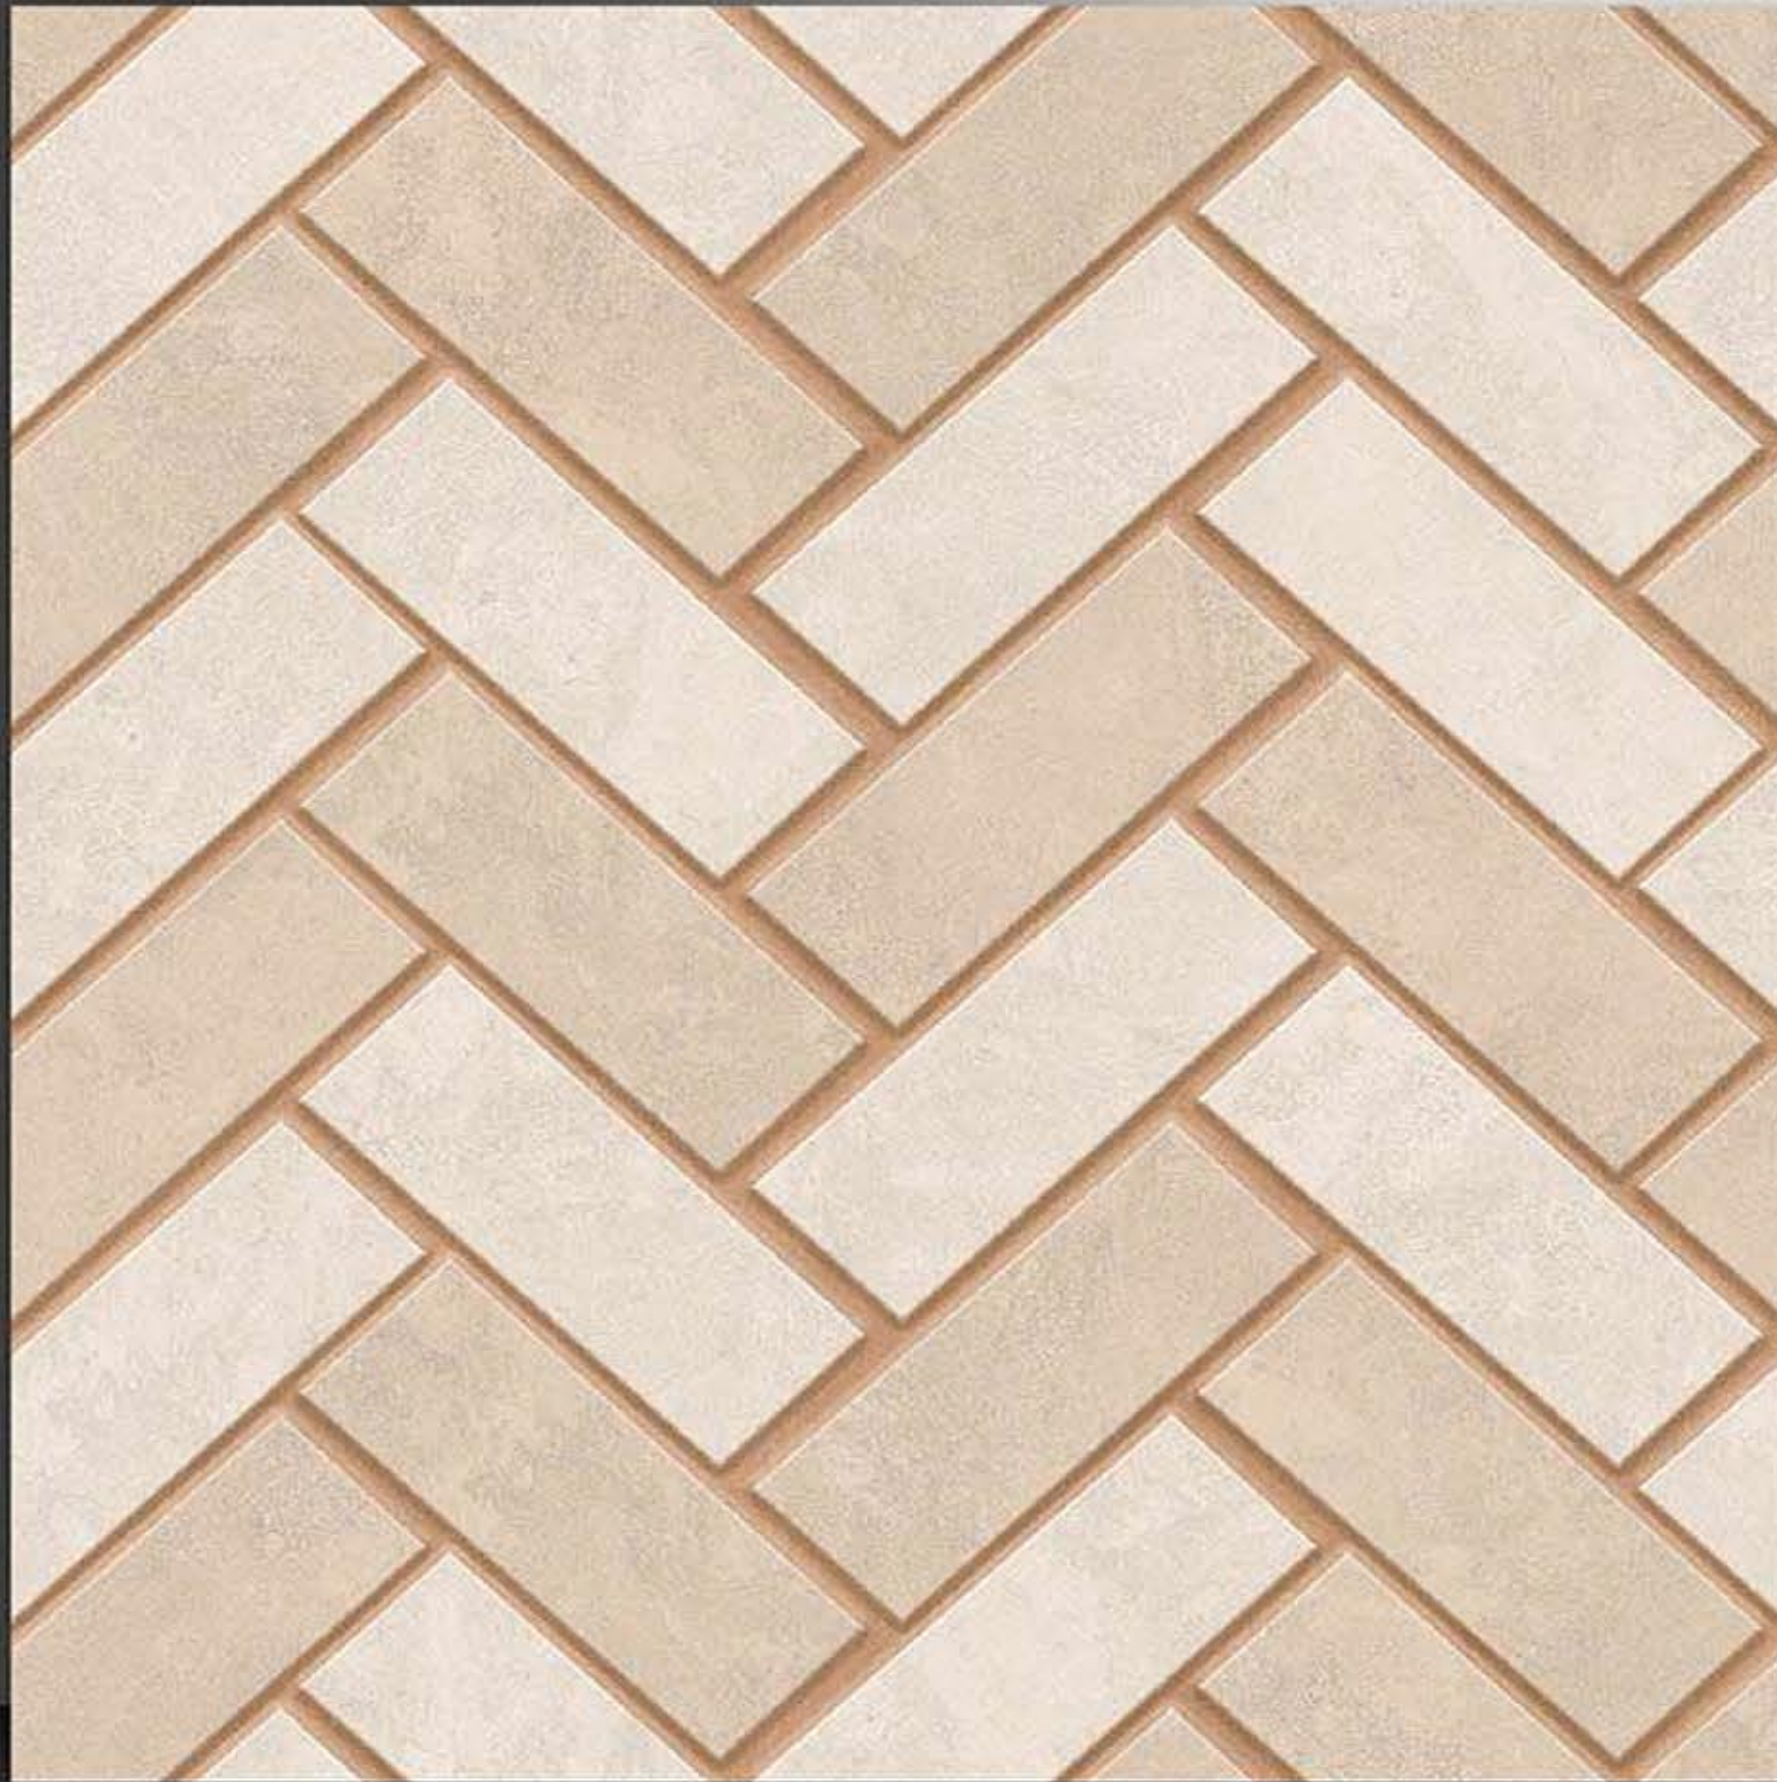

PORCELAIN TILES
600X600MM

C-1080

NEON^{TM}
TILE

Series
Carving