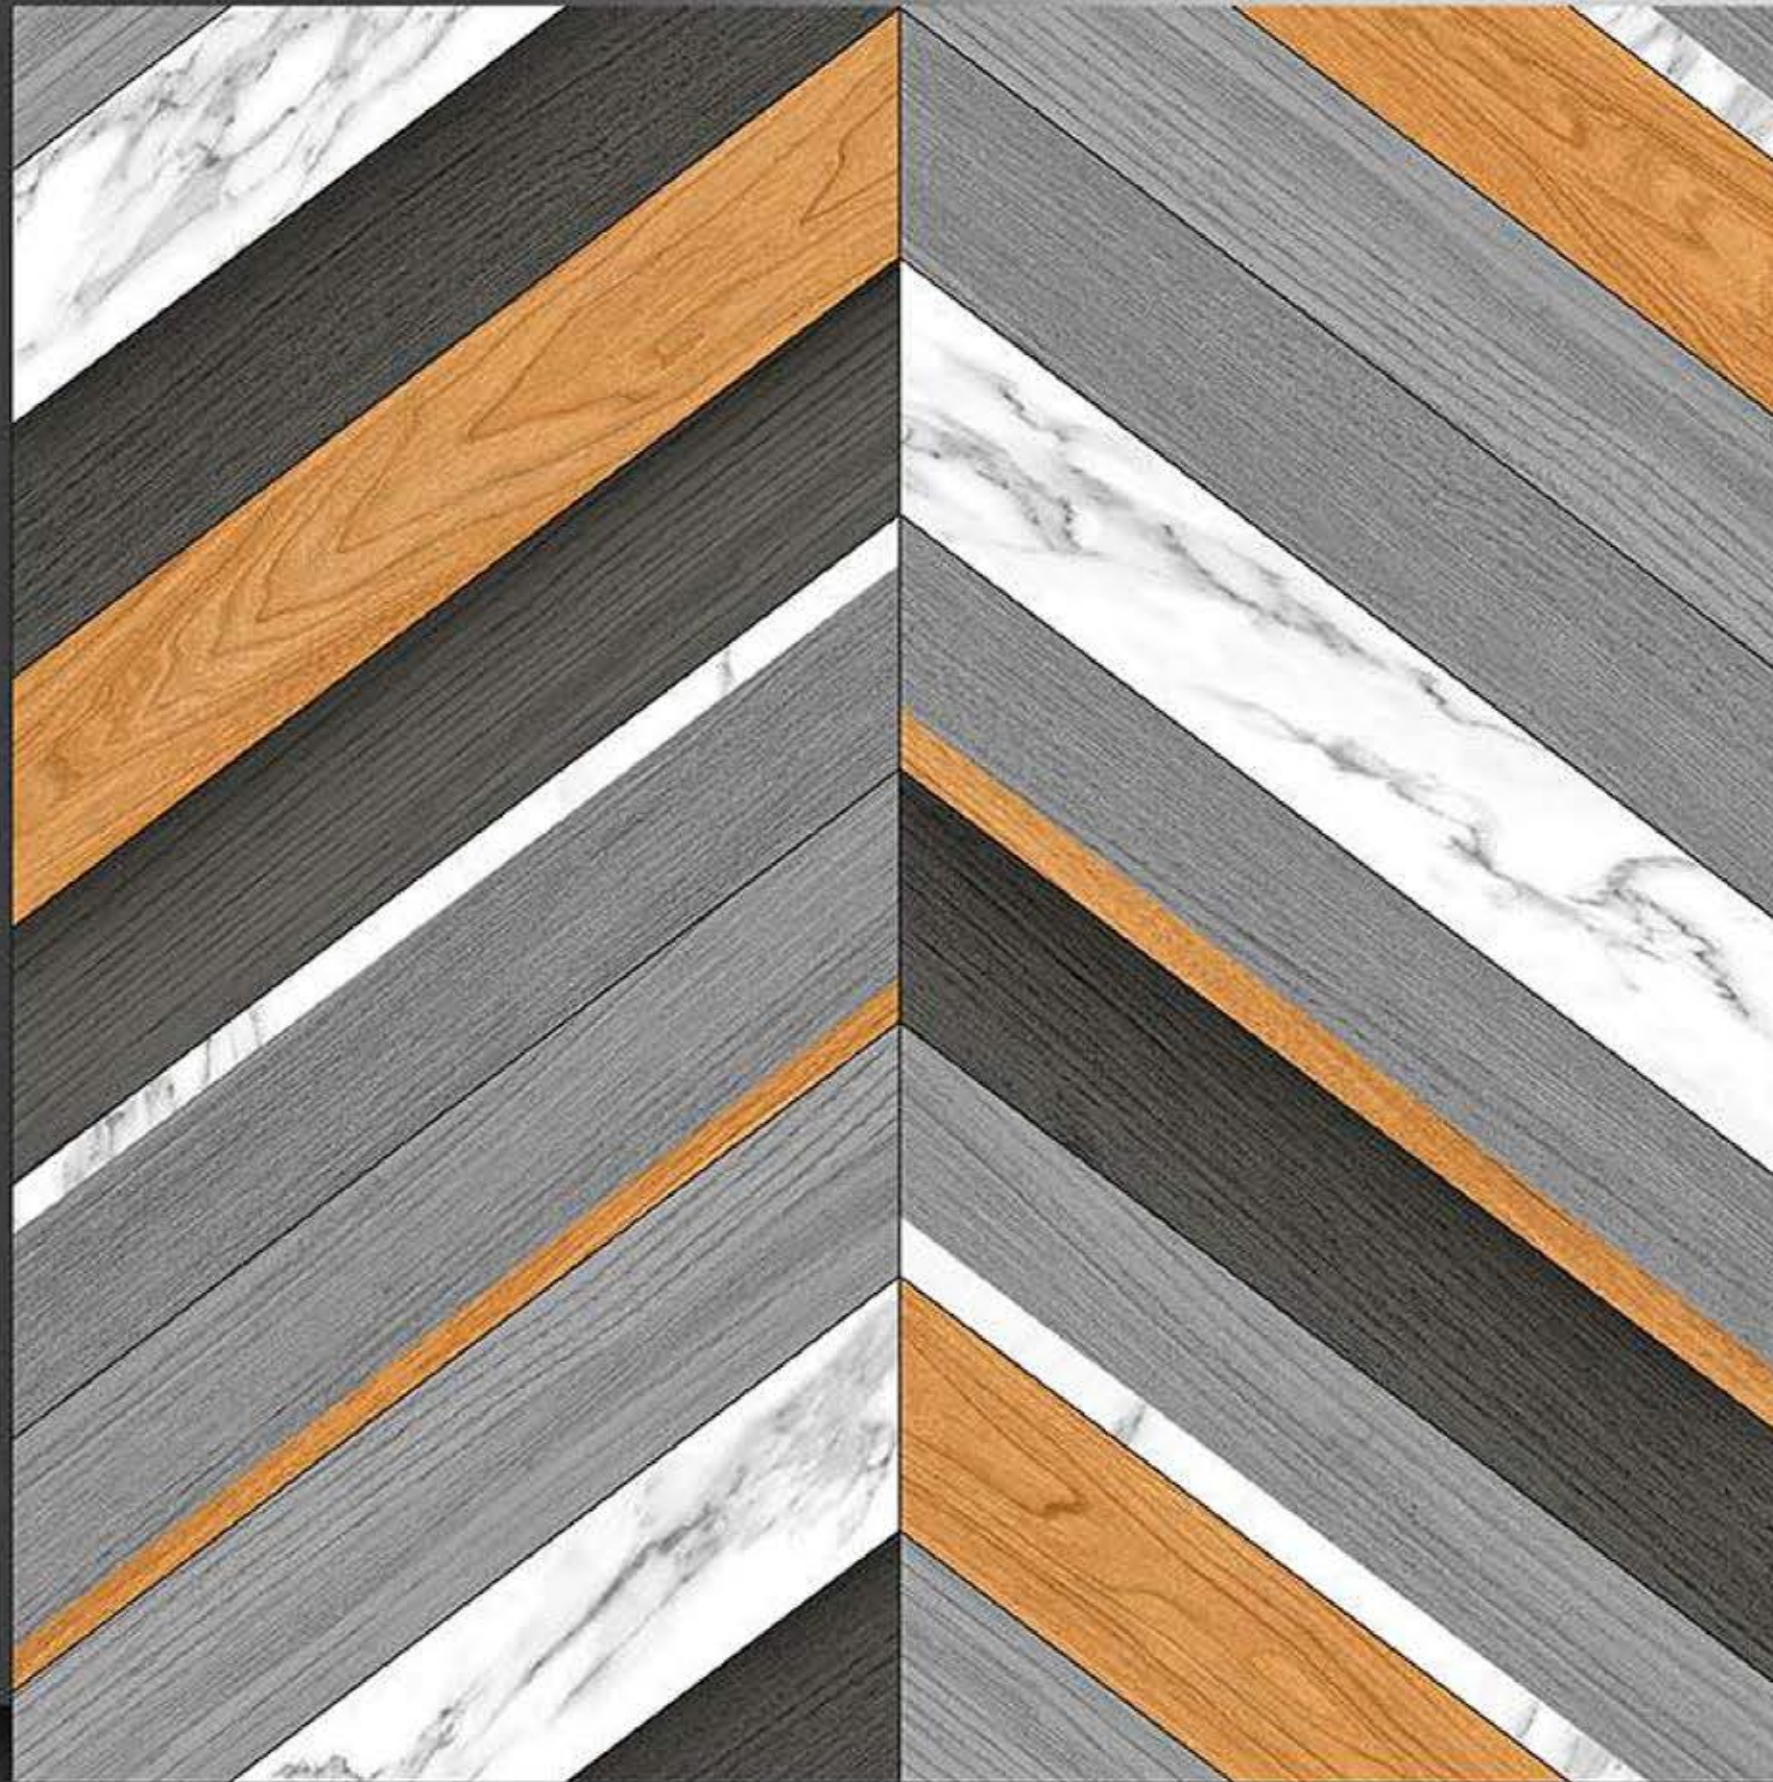

PORCELAIN TILES
600X600MM

C-1076

NEONTM
TILE

 **Series**
Carving

PORCELAIN TILES
600X600MM

C-1077

NEONTM
TILE

Series
Carving