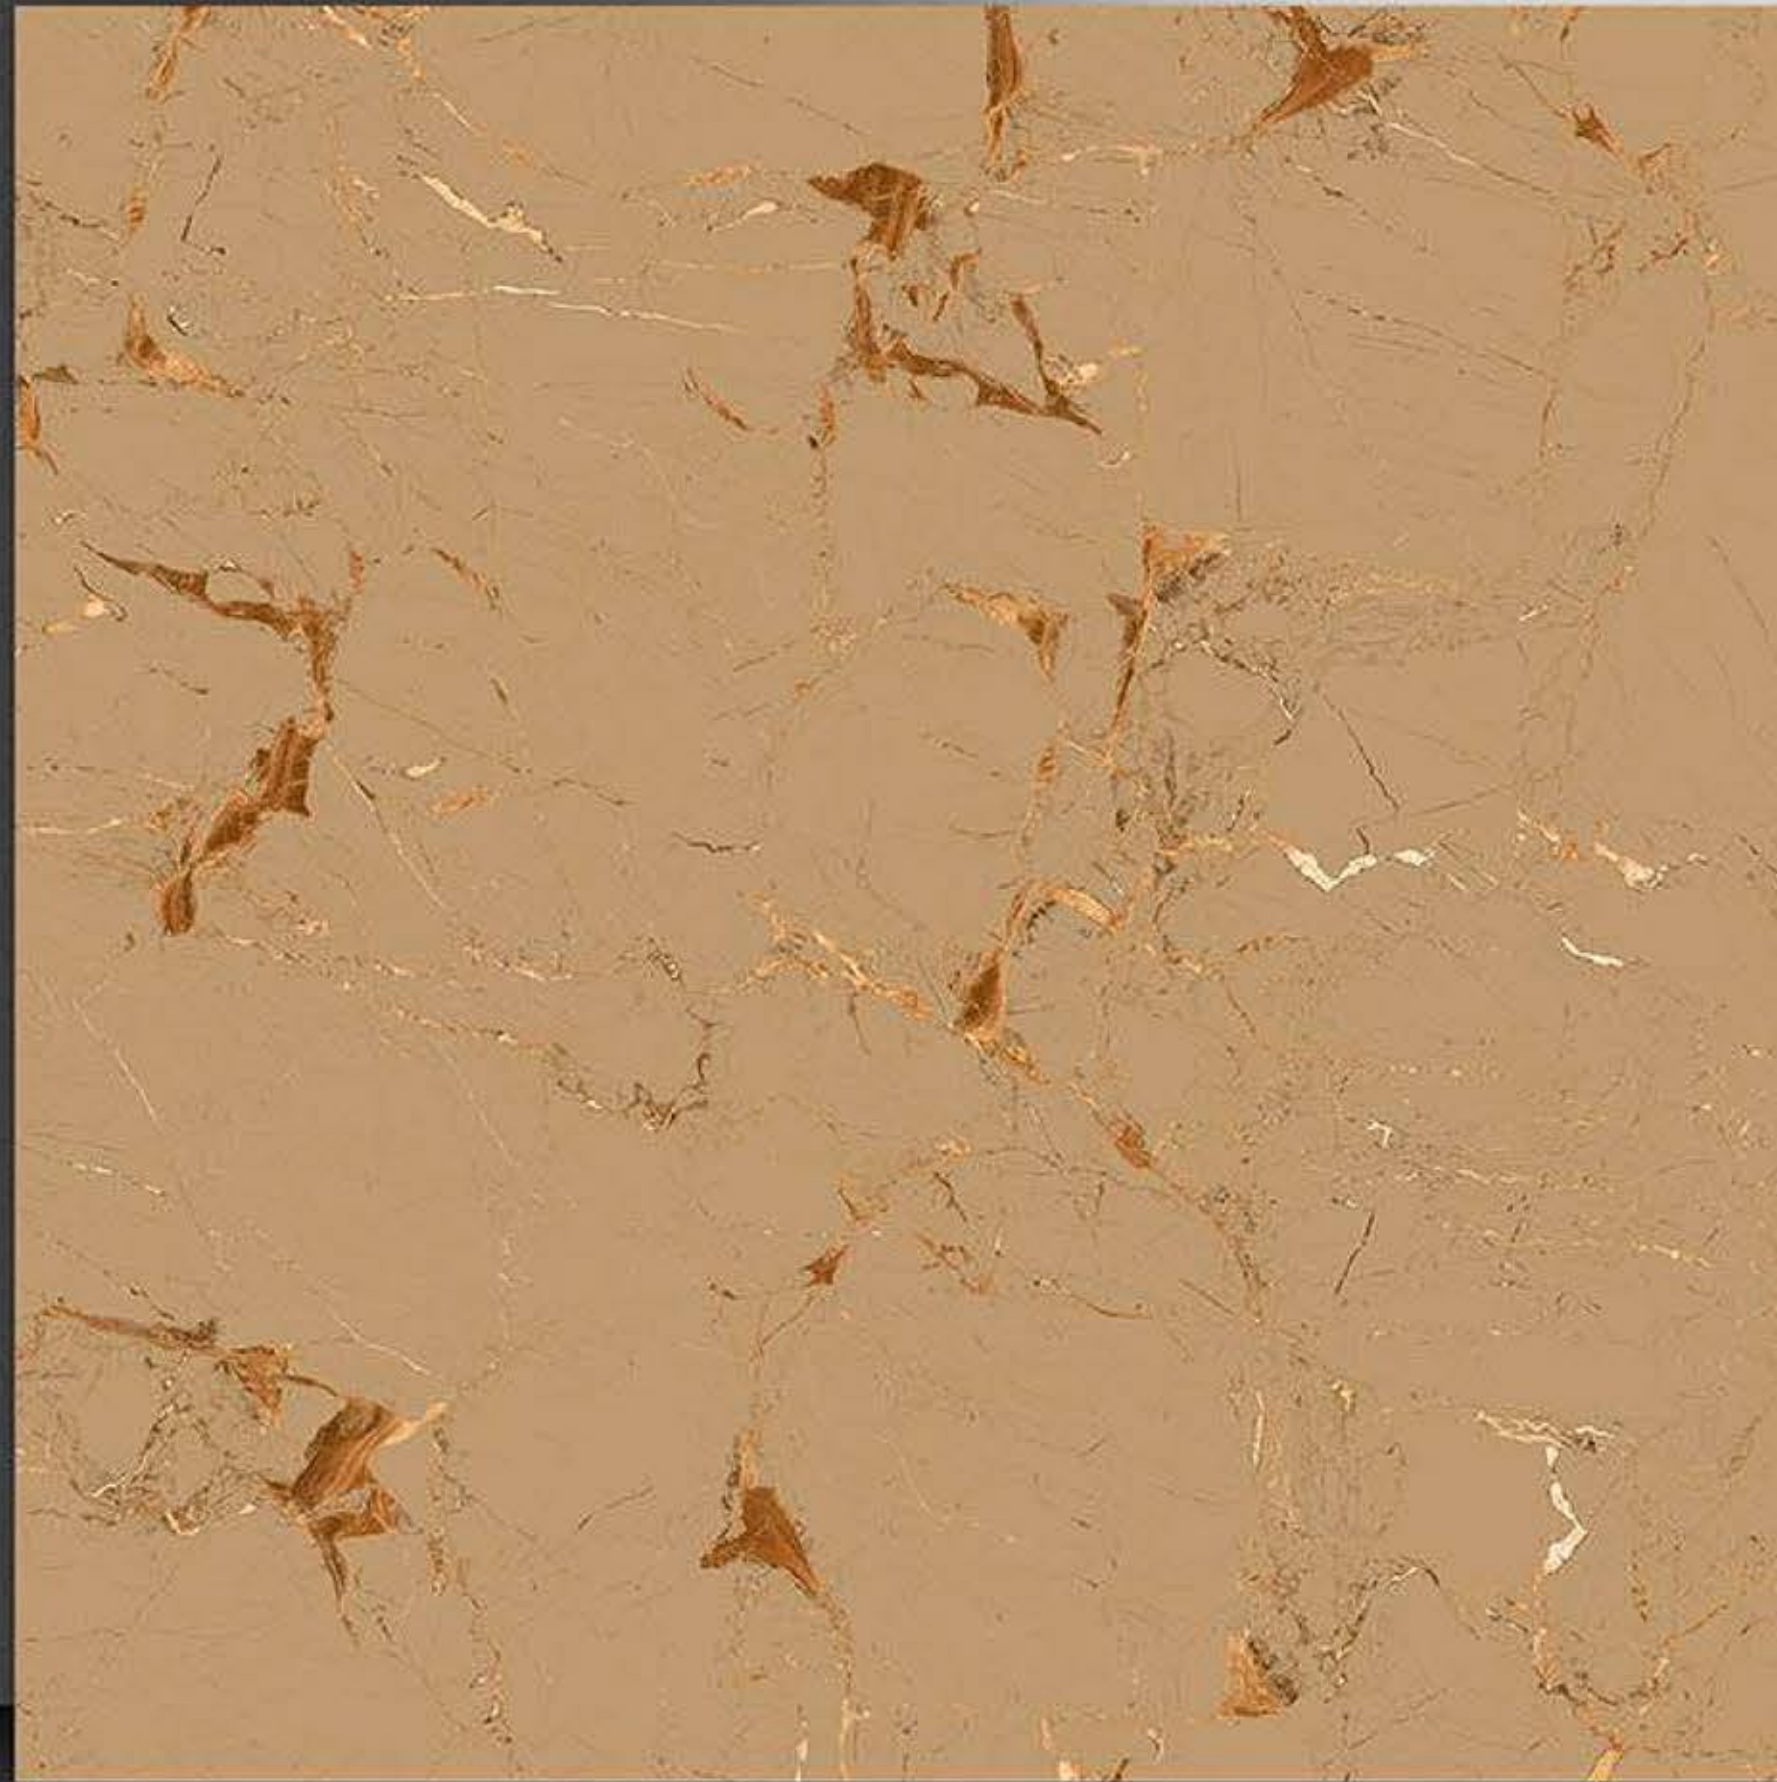

PORCELAIN TILES
600X600MM

C-1120

NEON^{TM}
TILE