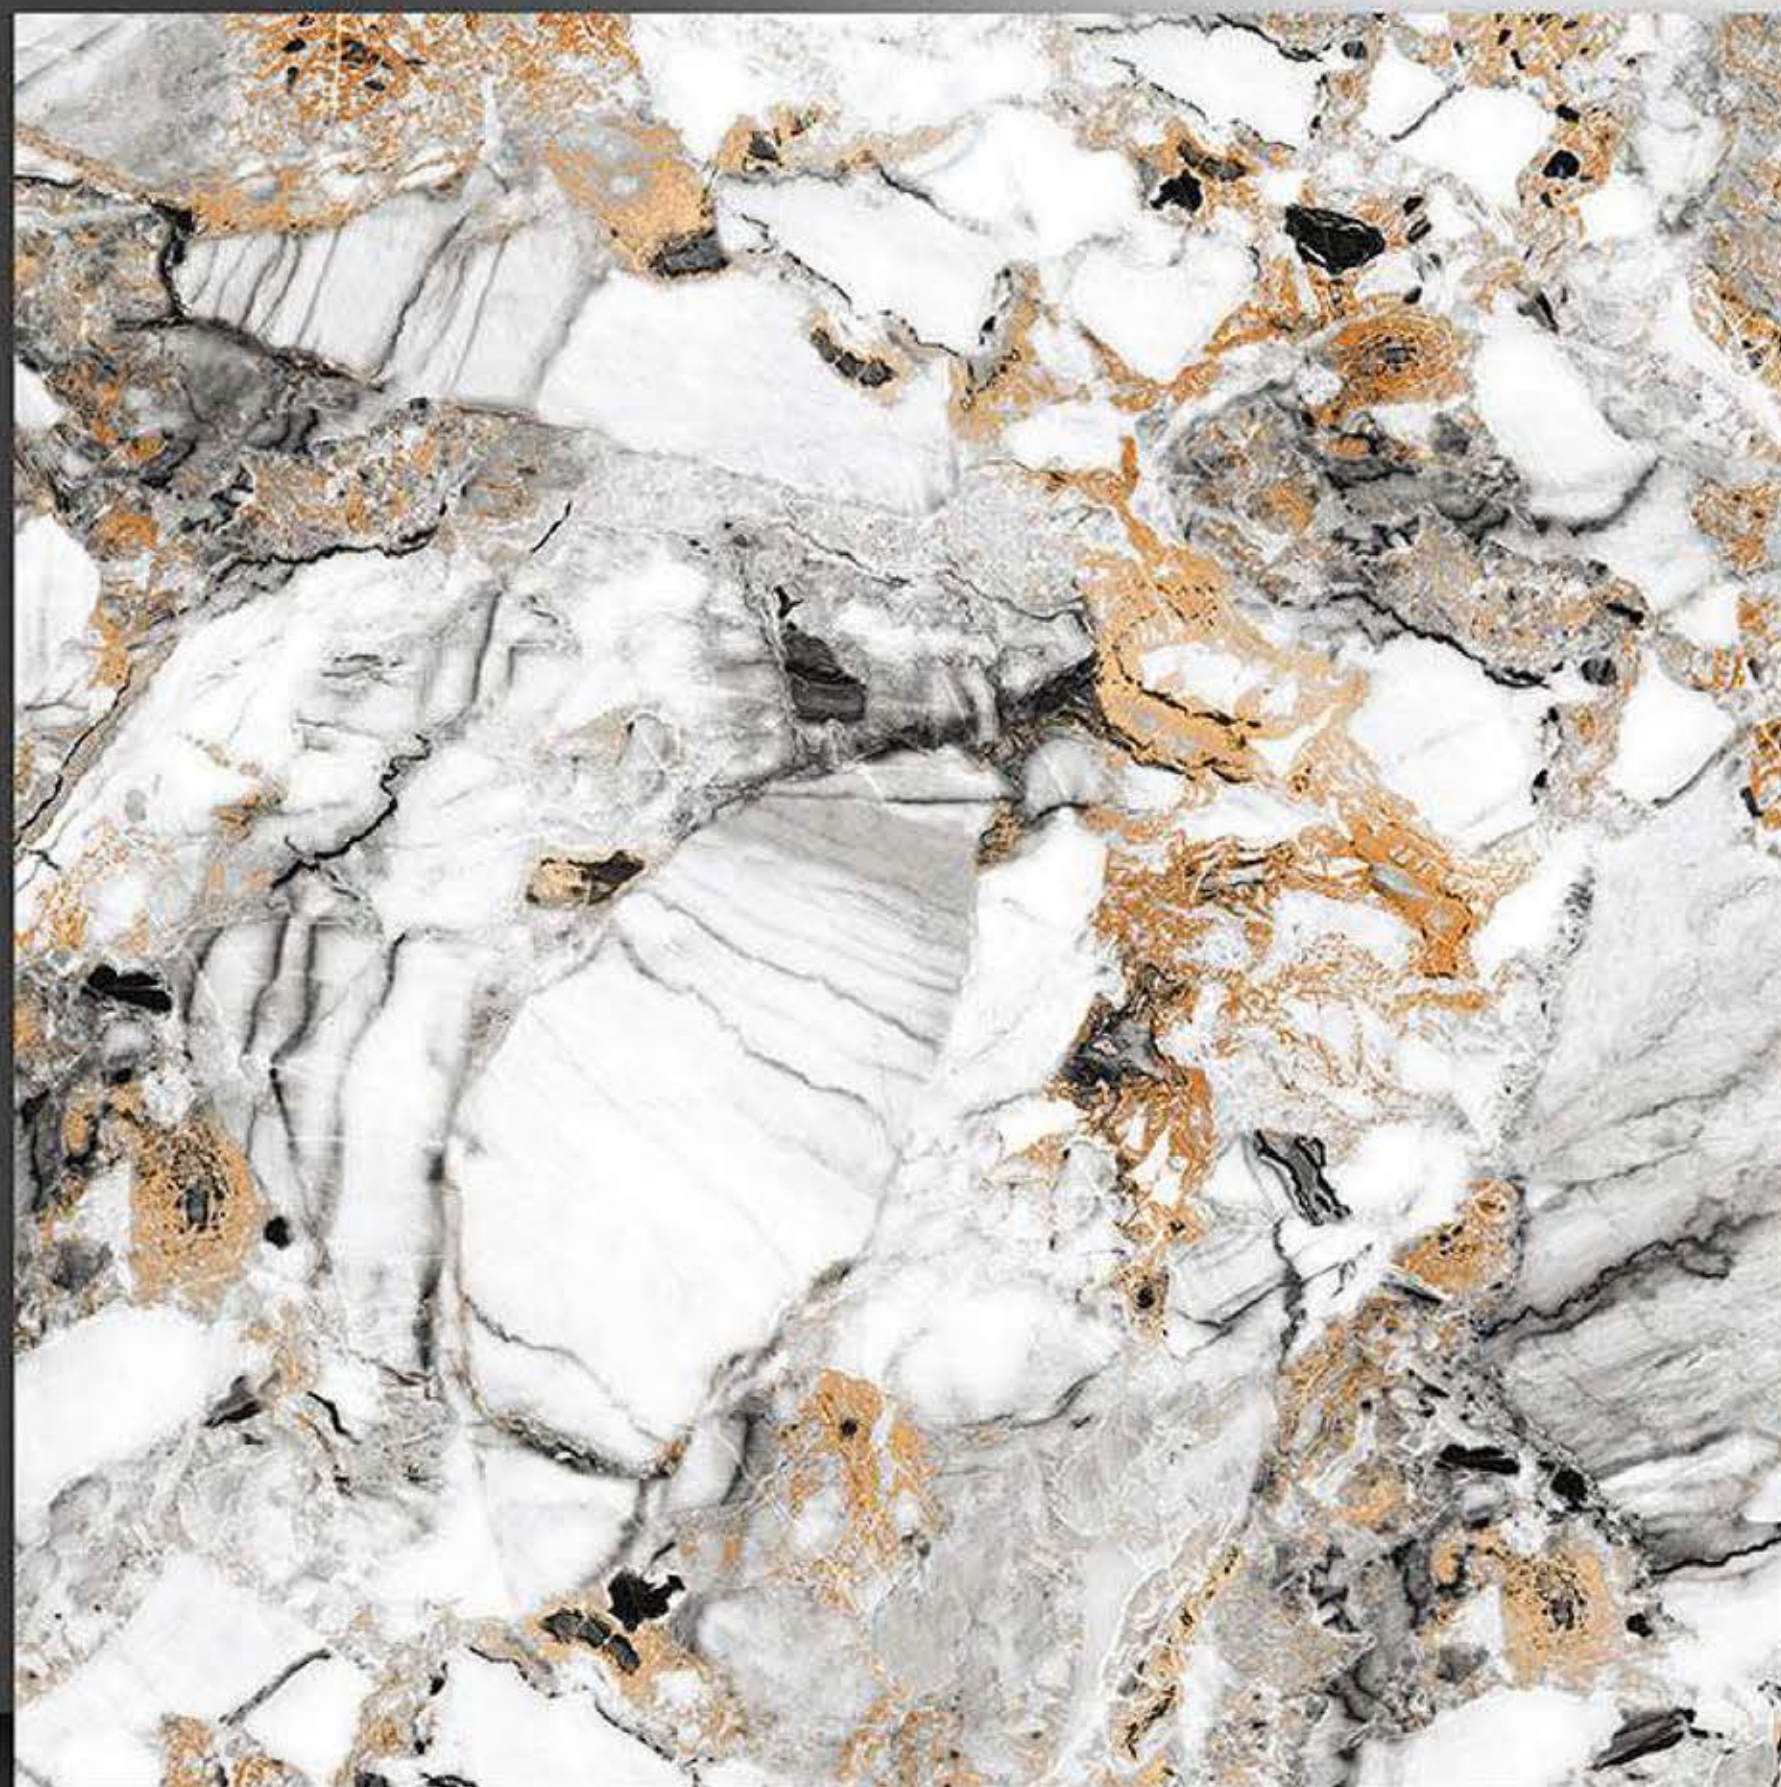

PORCELAIN TILES
600X600MM

C-1116

NEON^{TM}
TILE