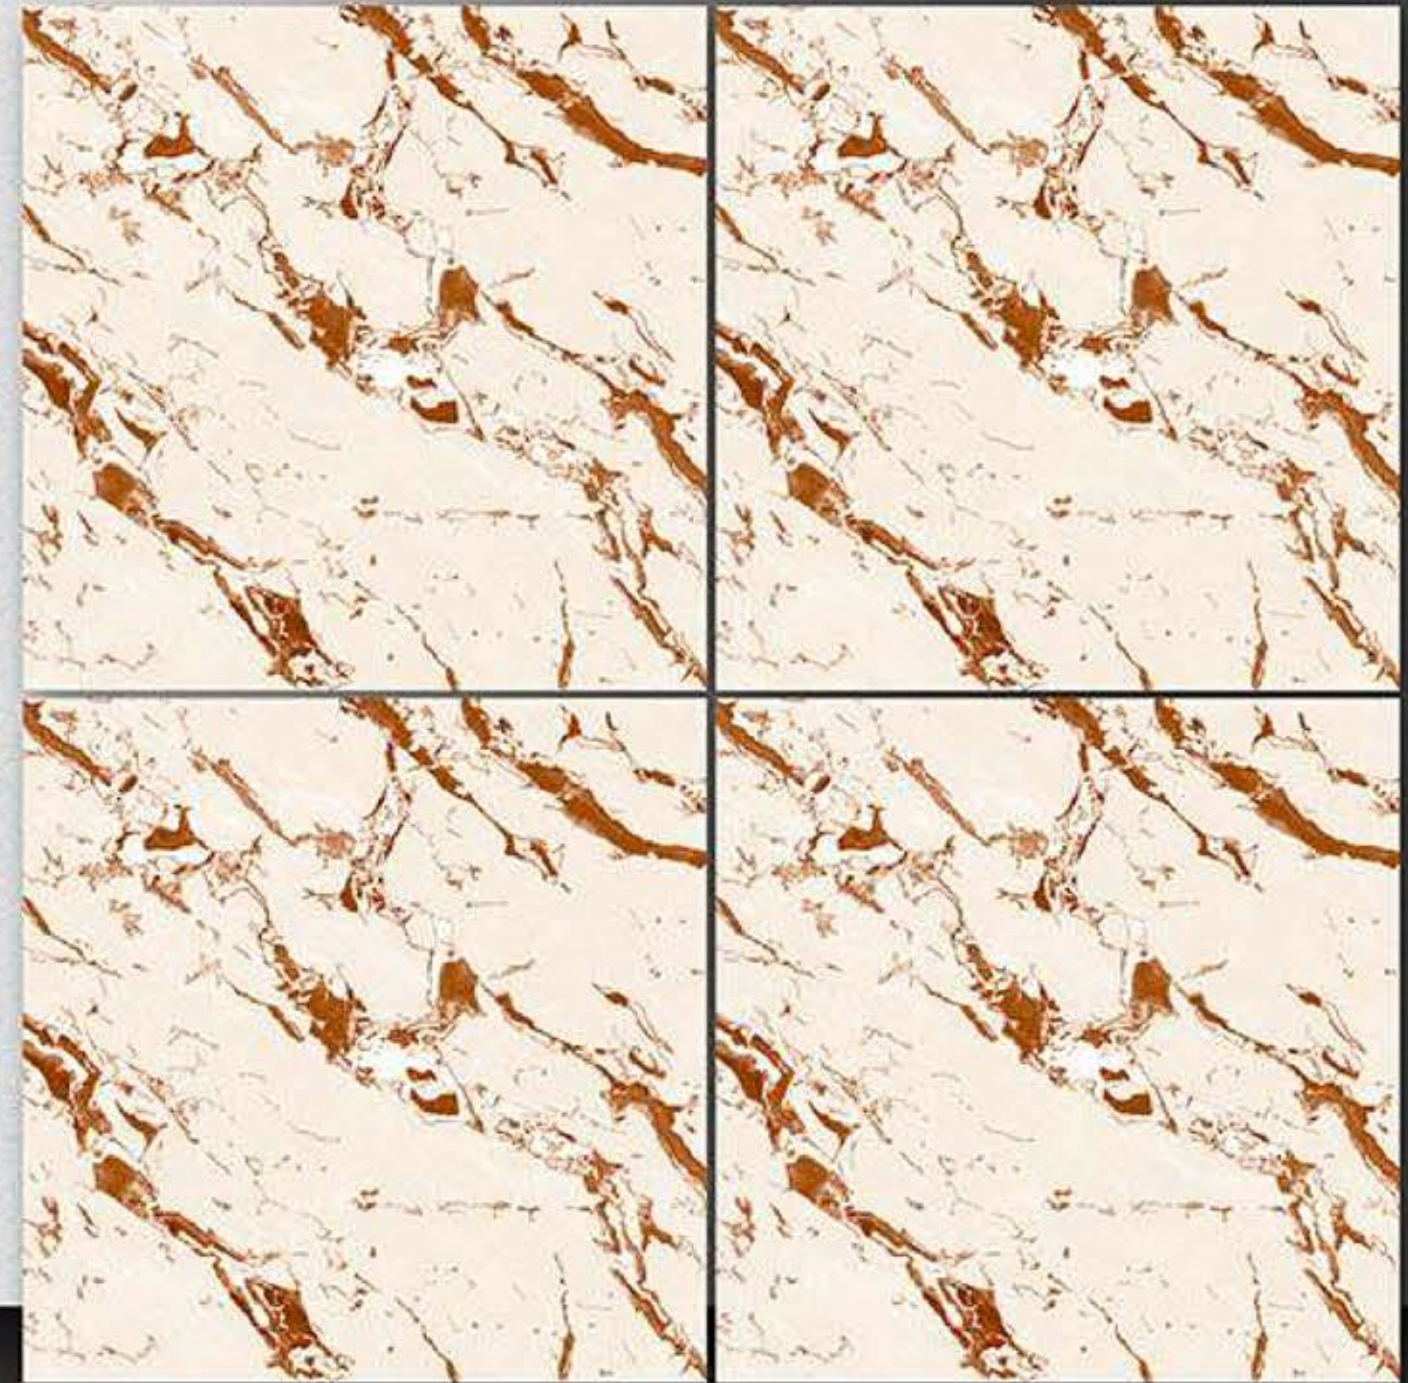

Series
Carving