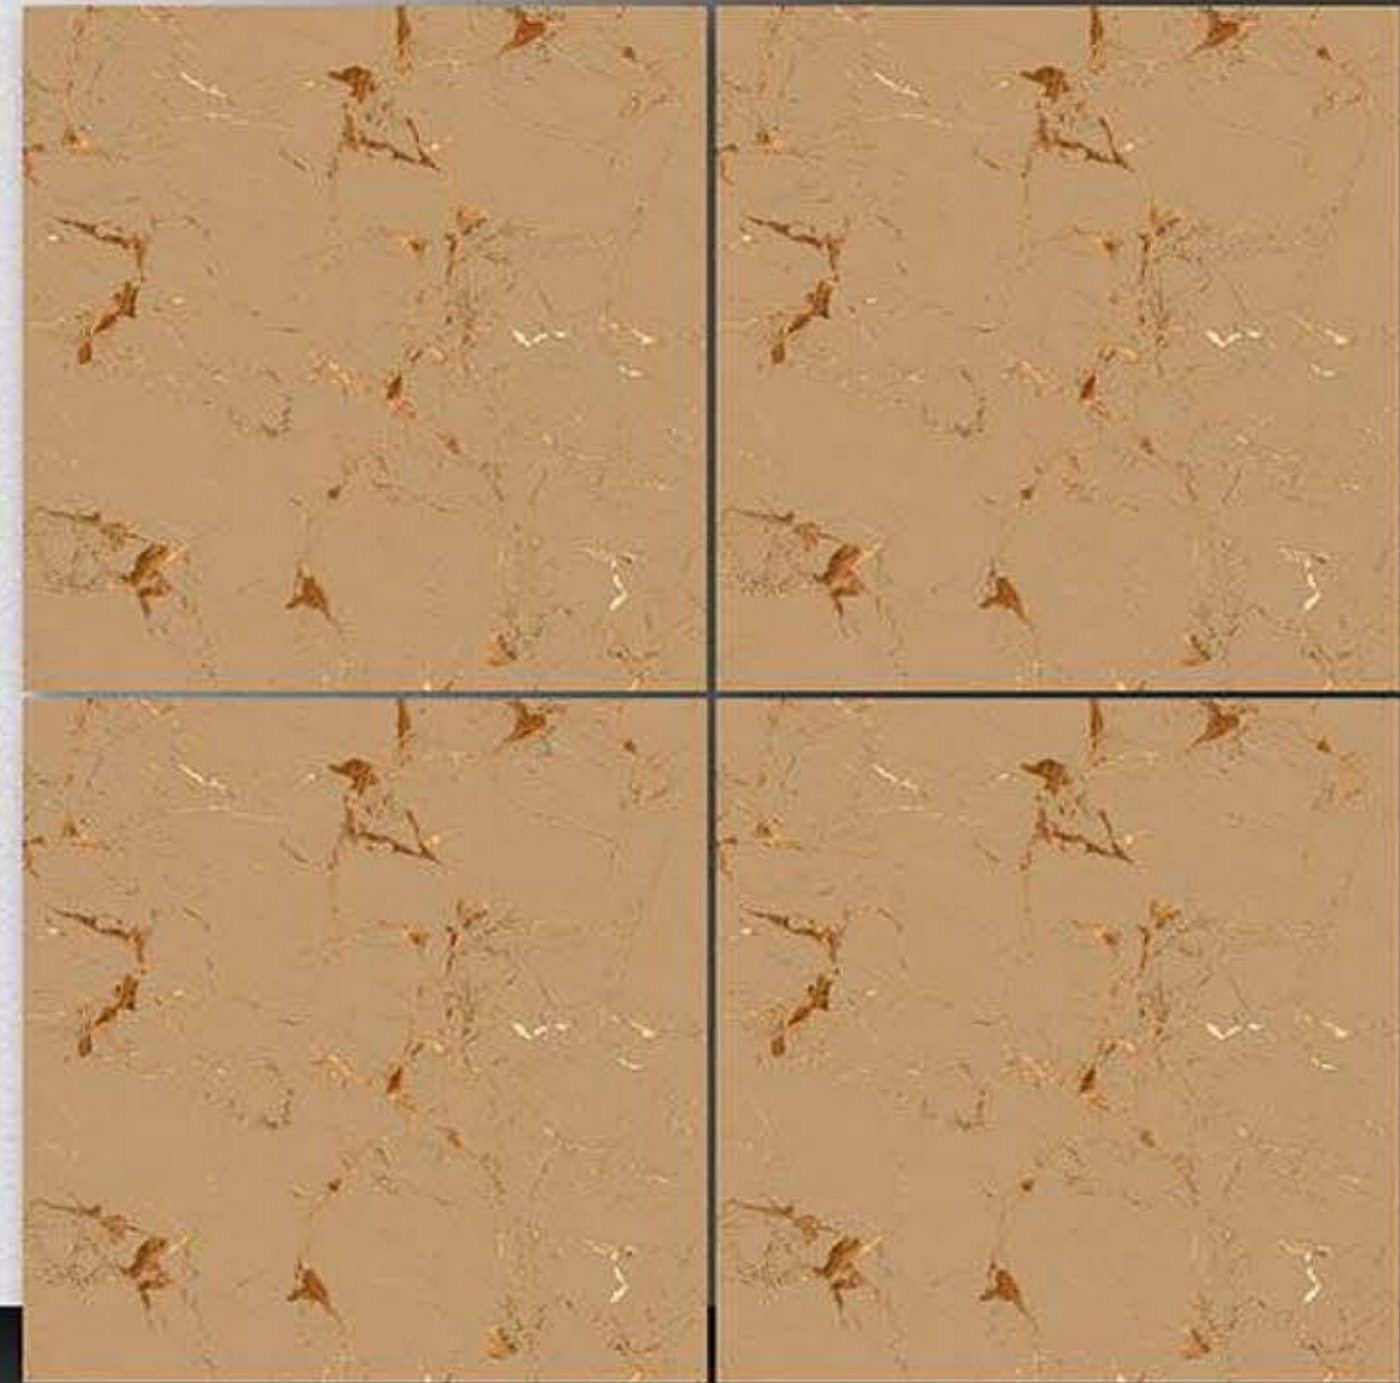

Series
Carving