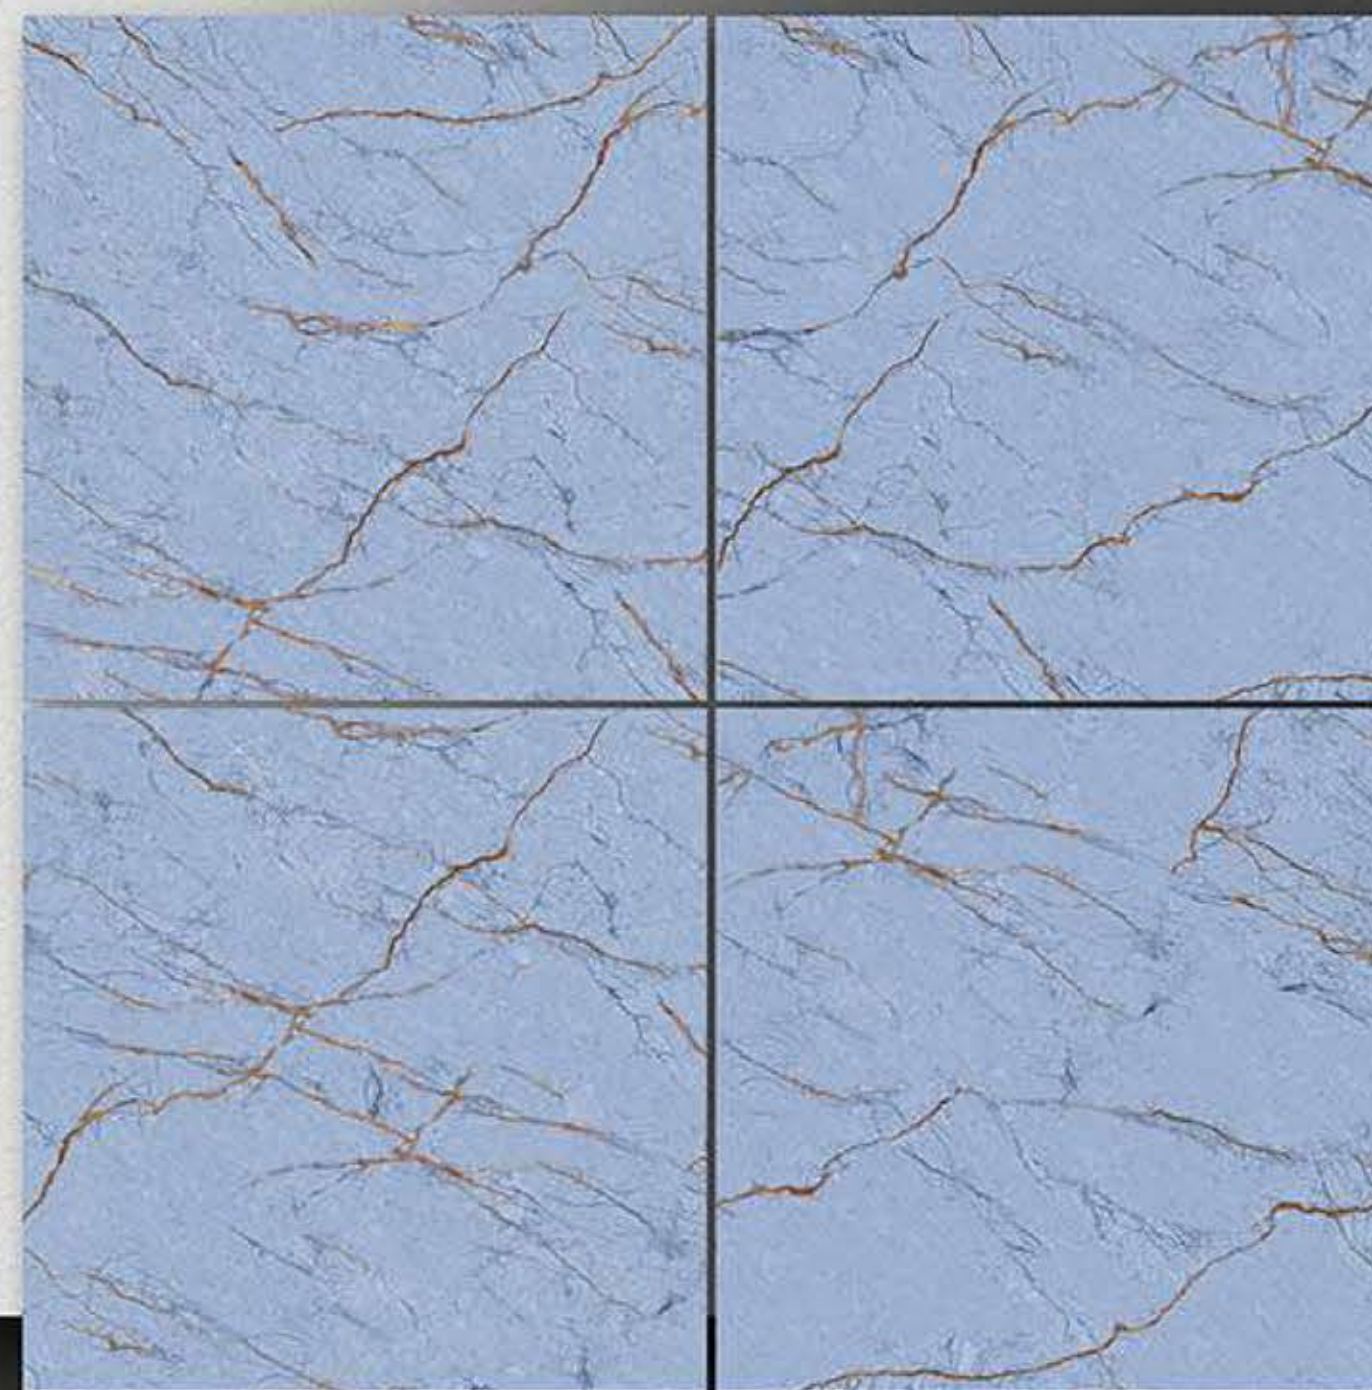

Series
Carving