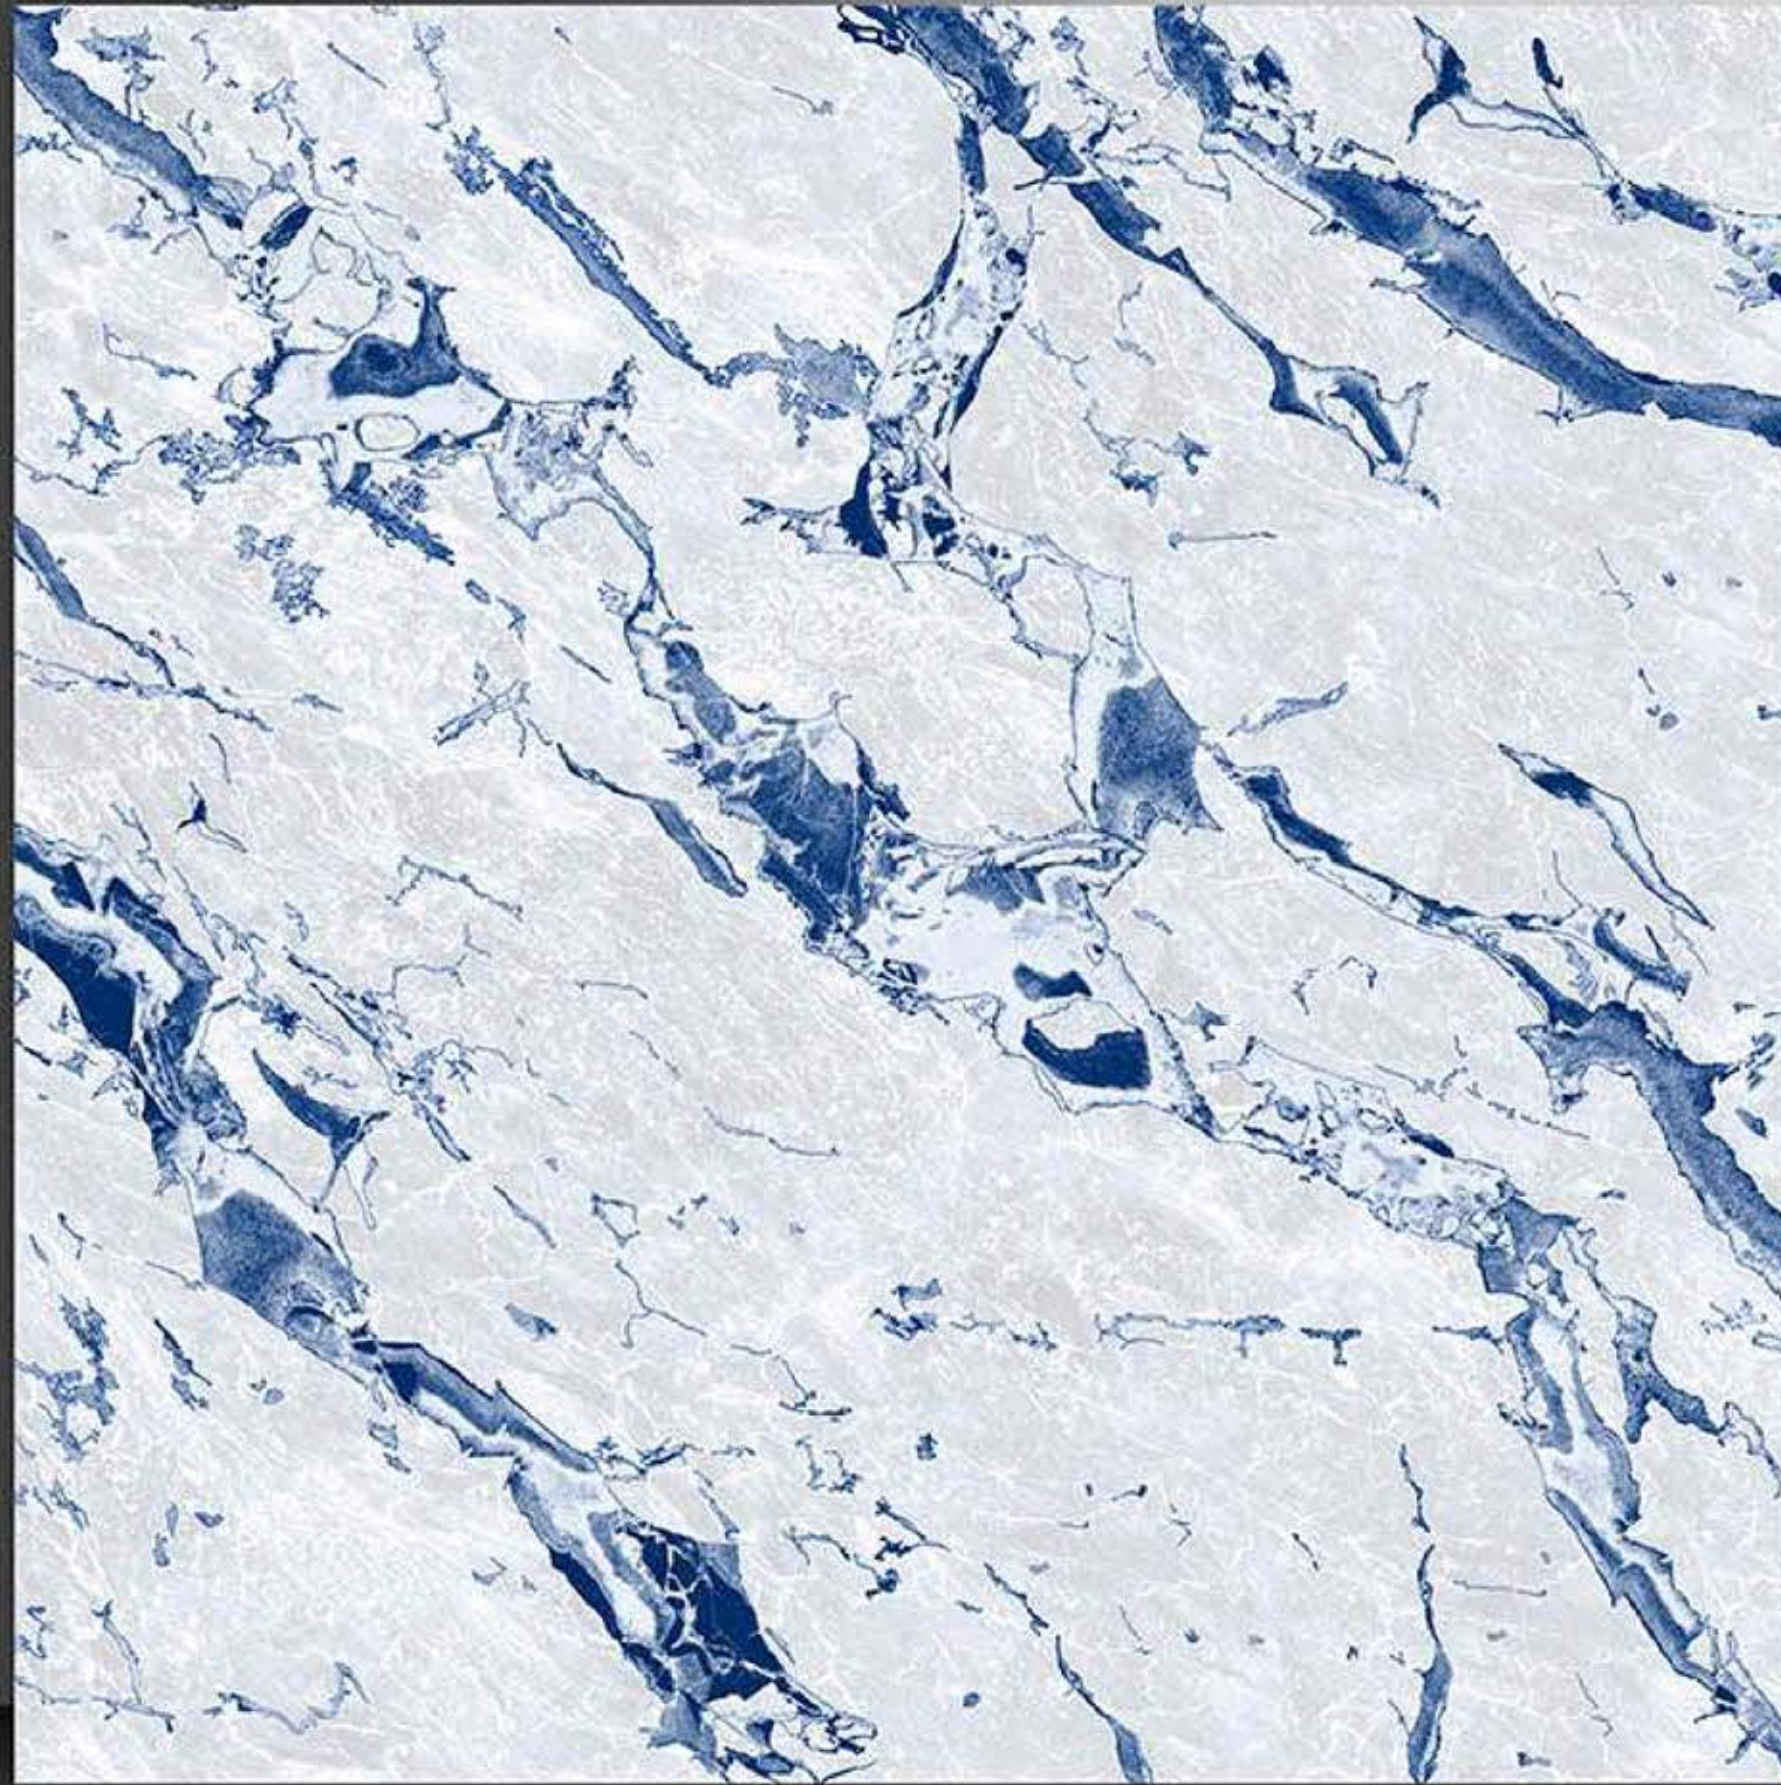

PORCELAIN TILES
600X600MM

C-1096

NEONTM
TILE

Series
Carving

PORCELAIN TILES
600X600MM

C-1097

NEONTM
TILE

Series
Carving