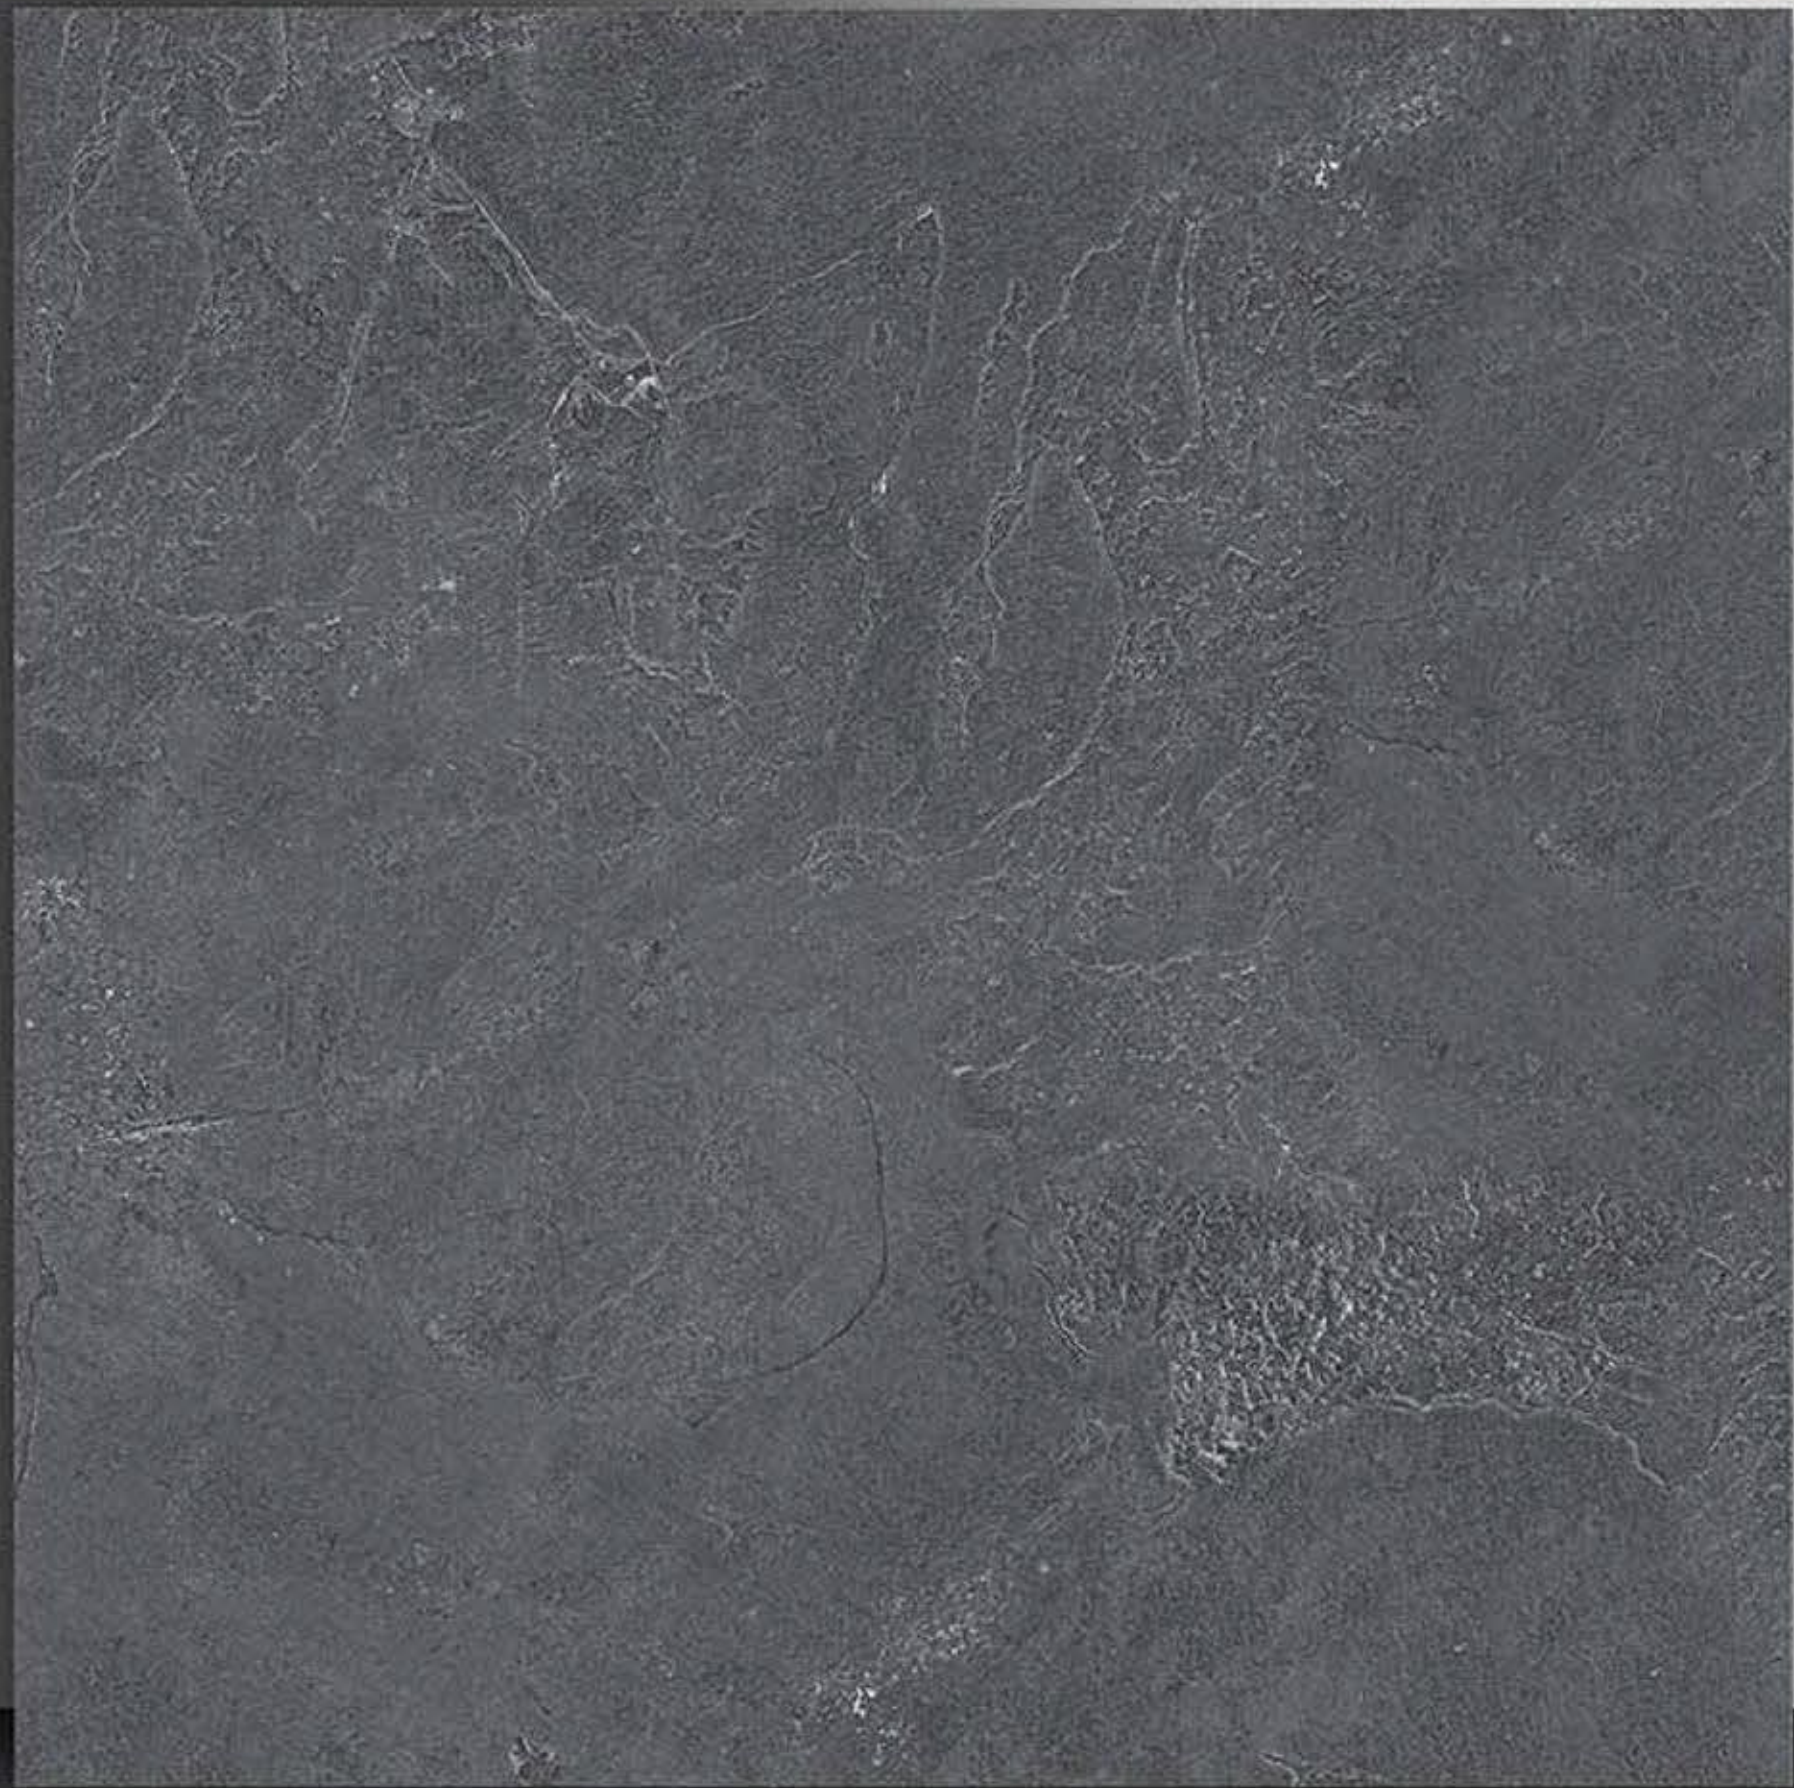

12035-D

12036-L

PORCELAIN TILES
600X600MM

NEONTM
TILE

12037-D

Series
Light/Dark

12037-D

12038-L