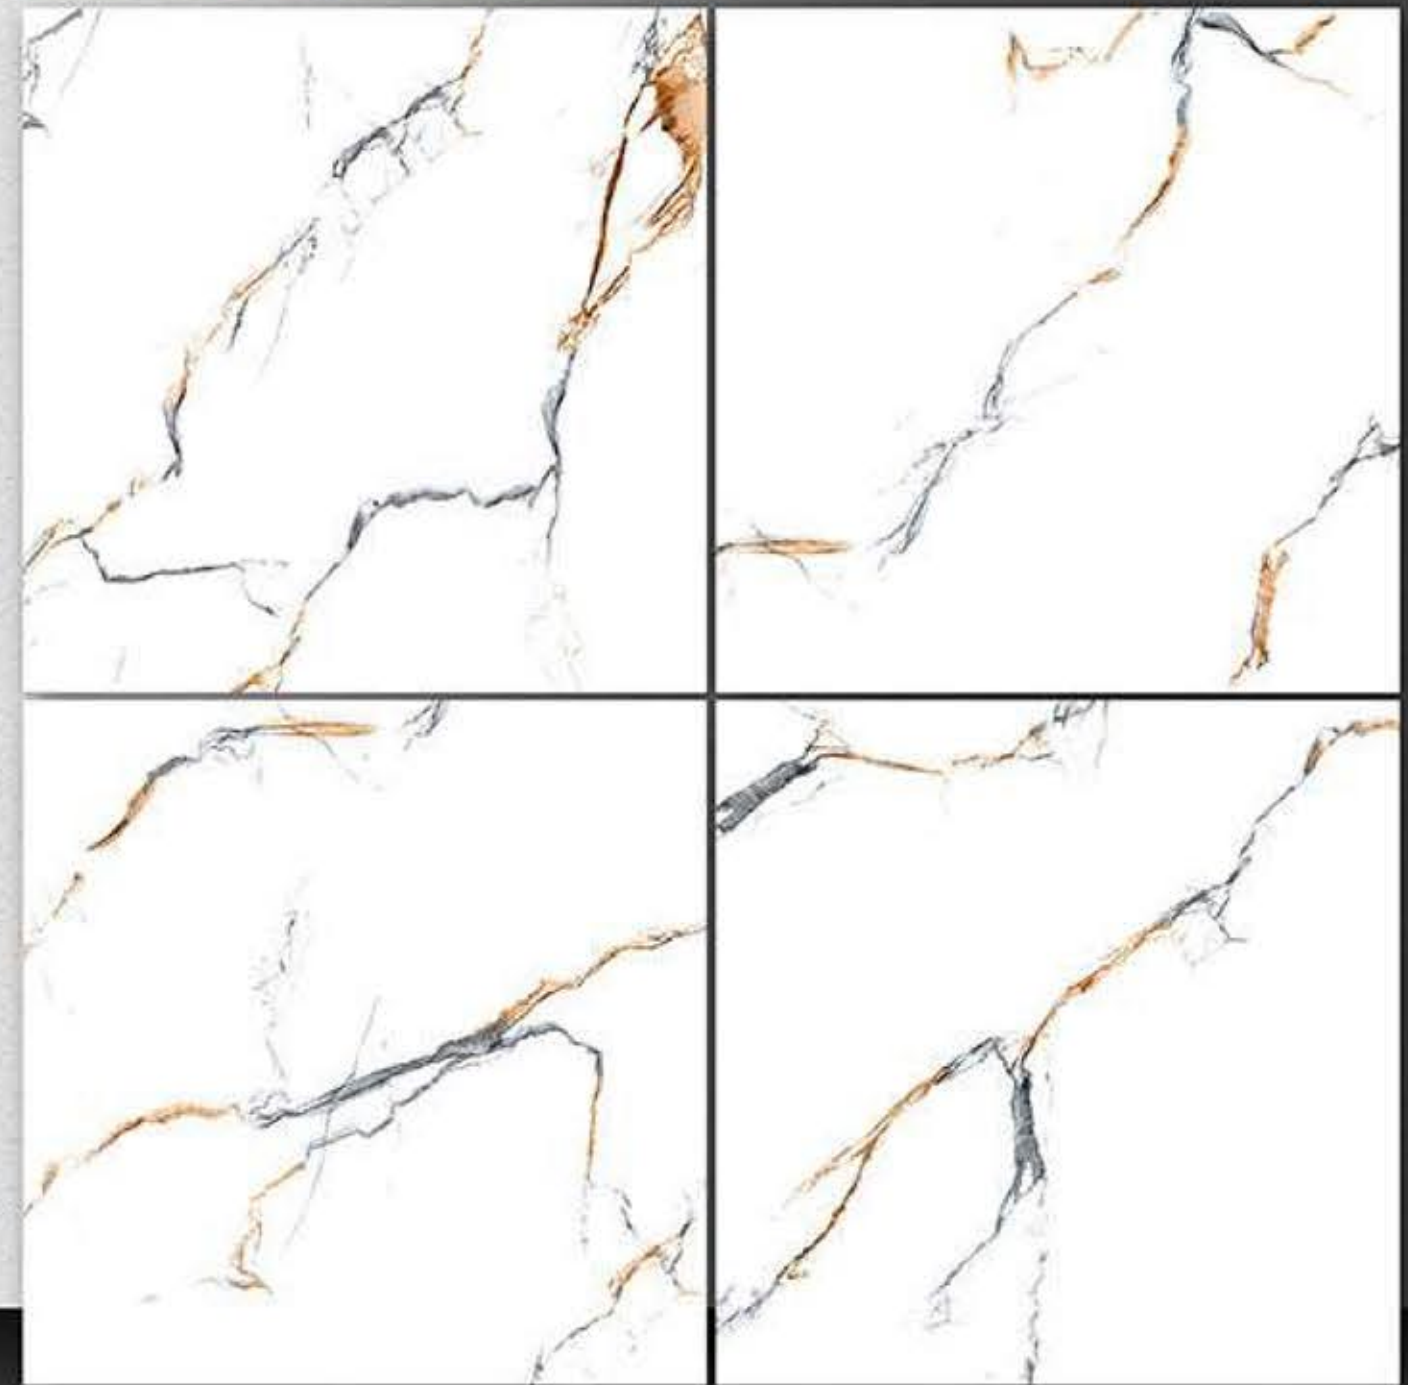

Series
Marble