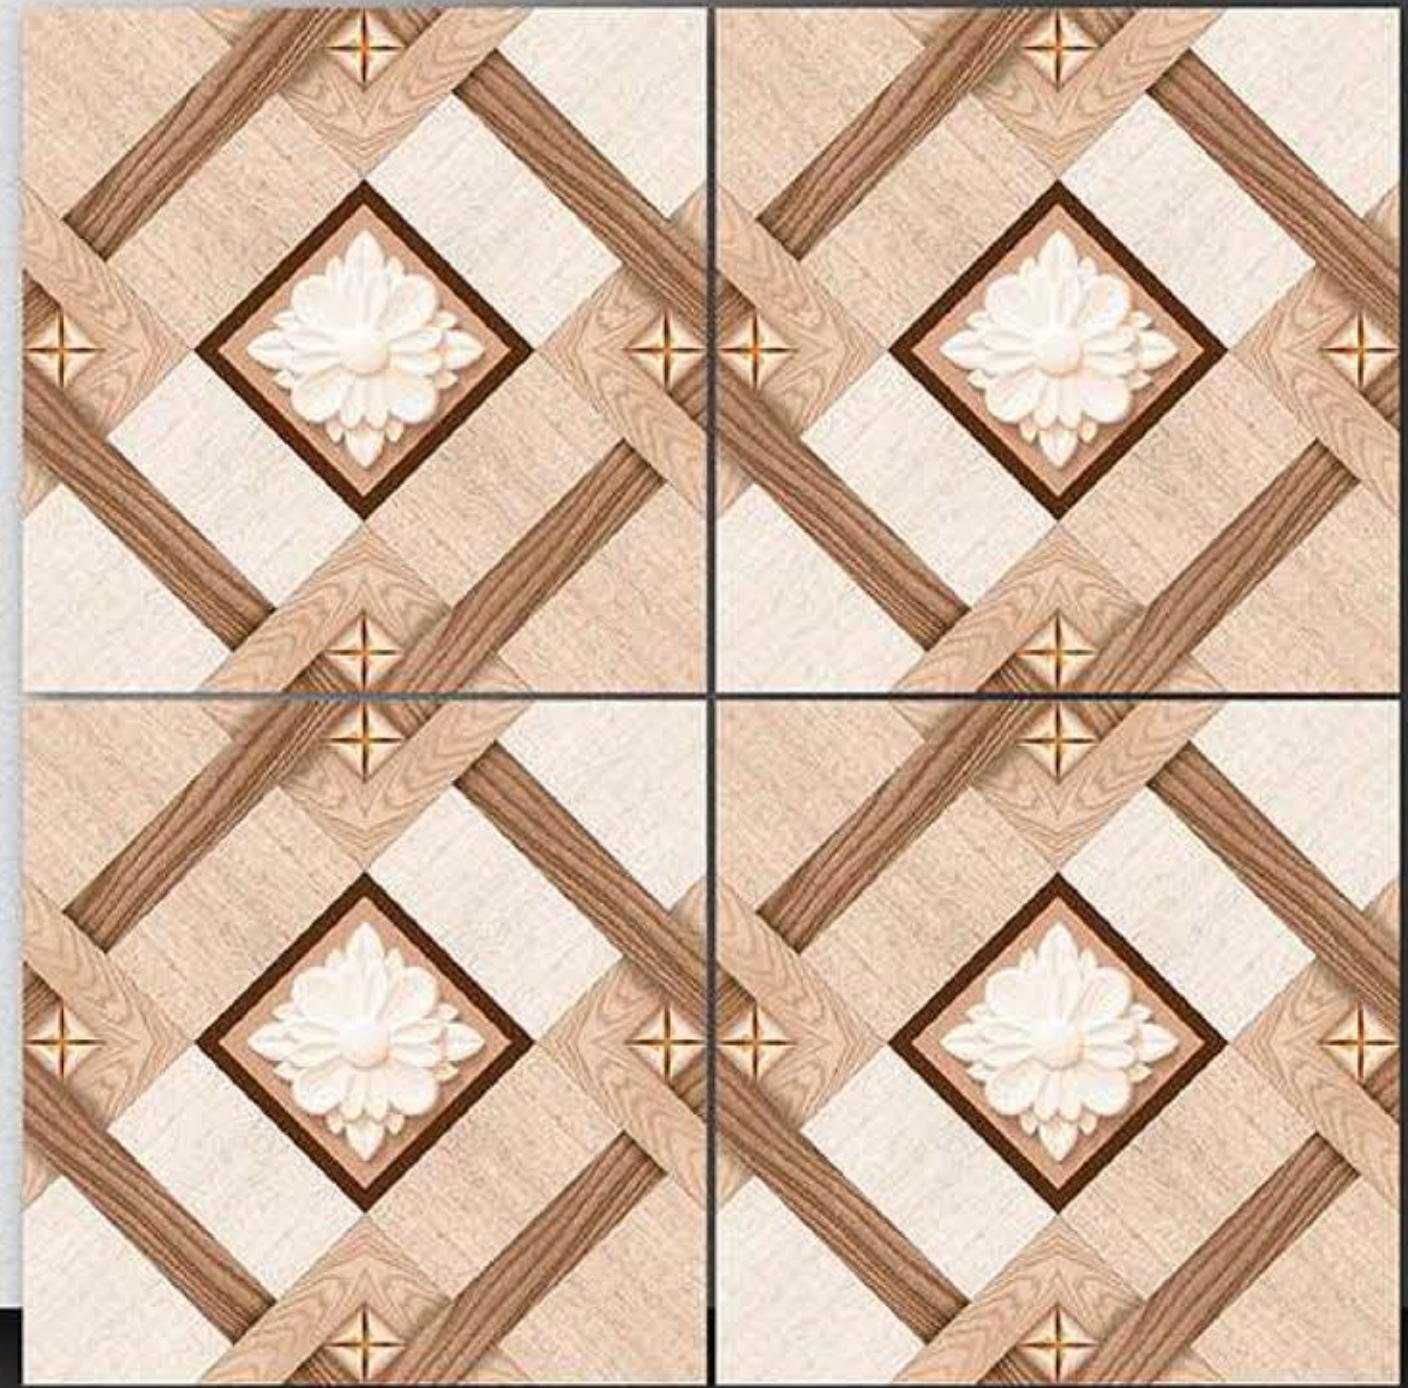

PORCELAIN TILES
600X600MM

2165

NEONTM
TILE

Series
Galicha

PORCELAIN TILES
600X600MM

2166

NEONTM
TILE

Series
Galicha