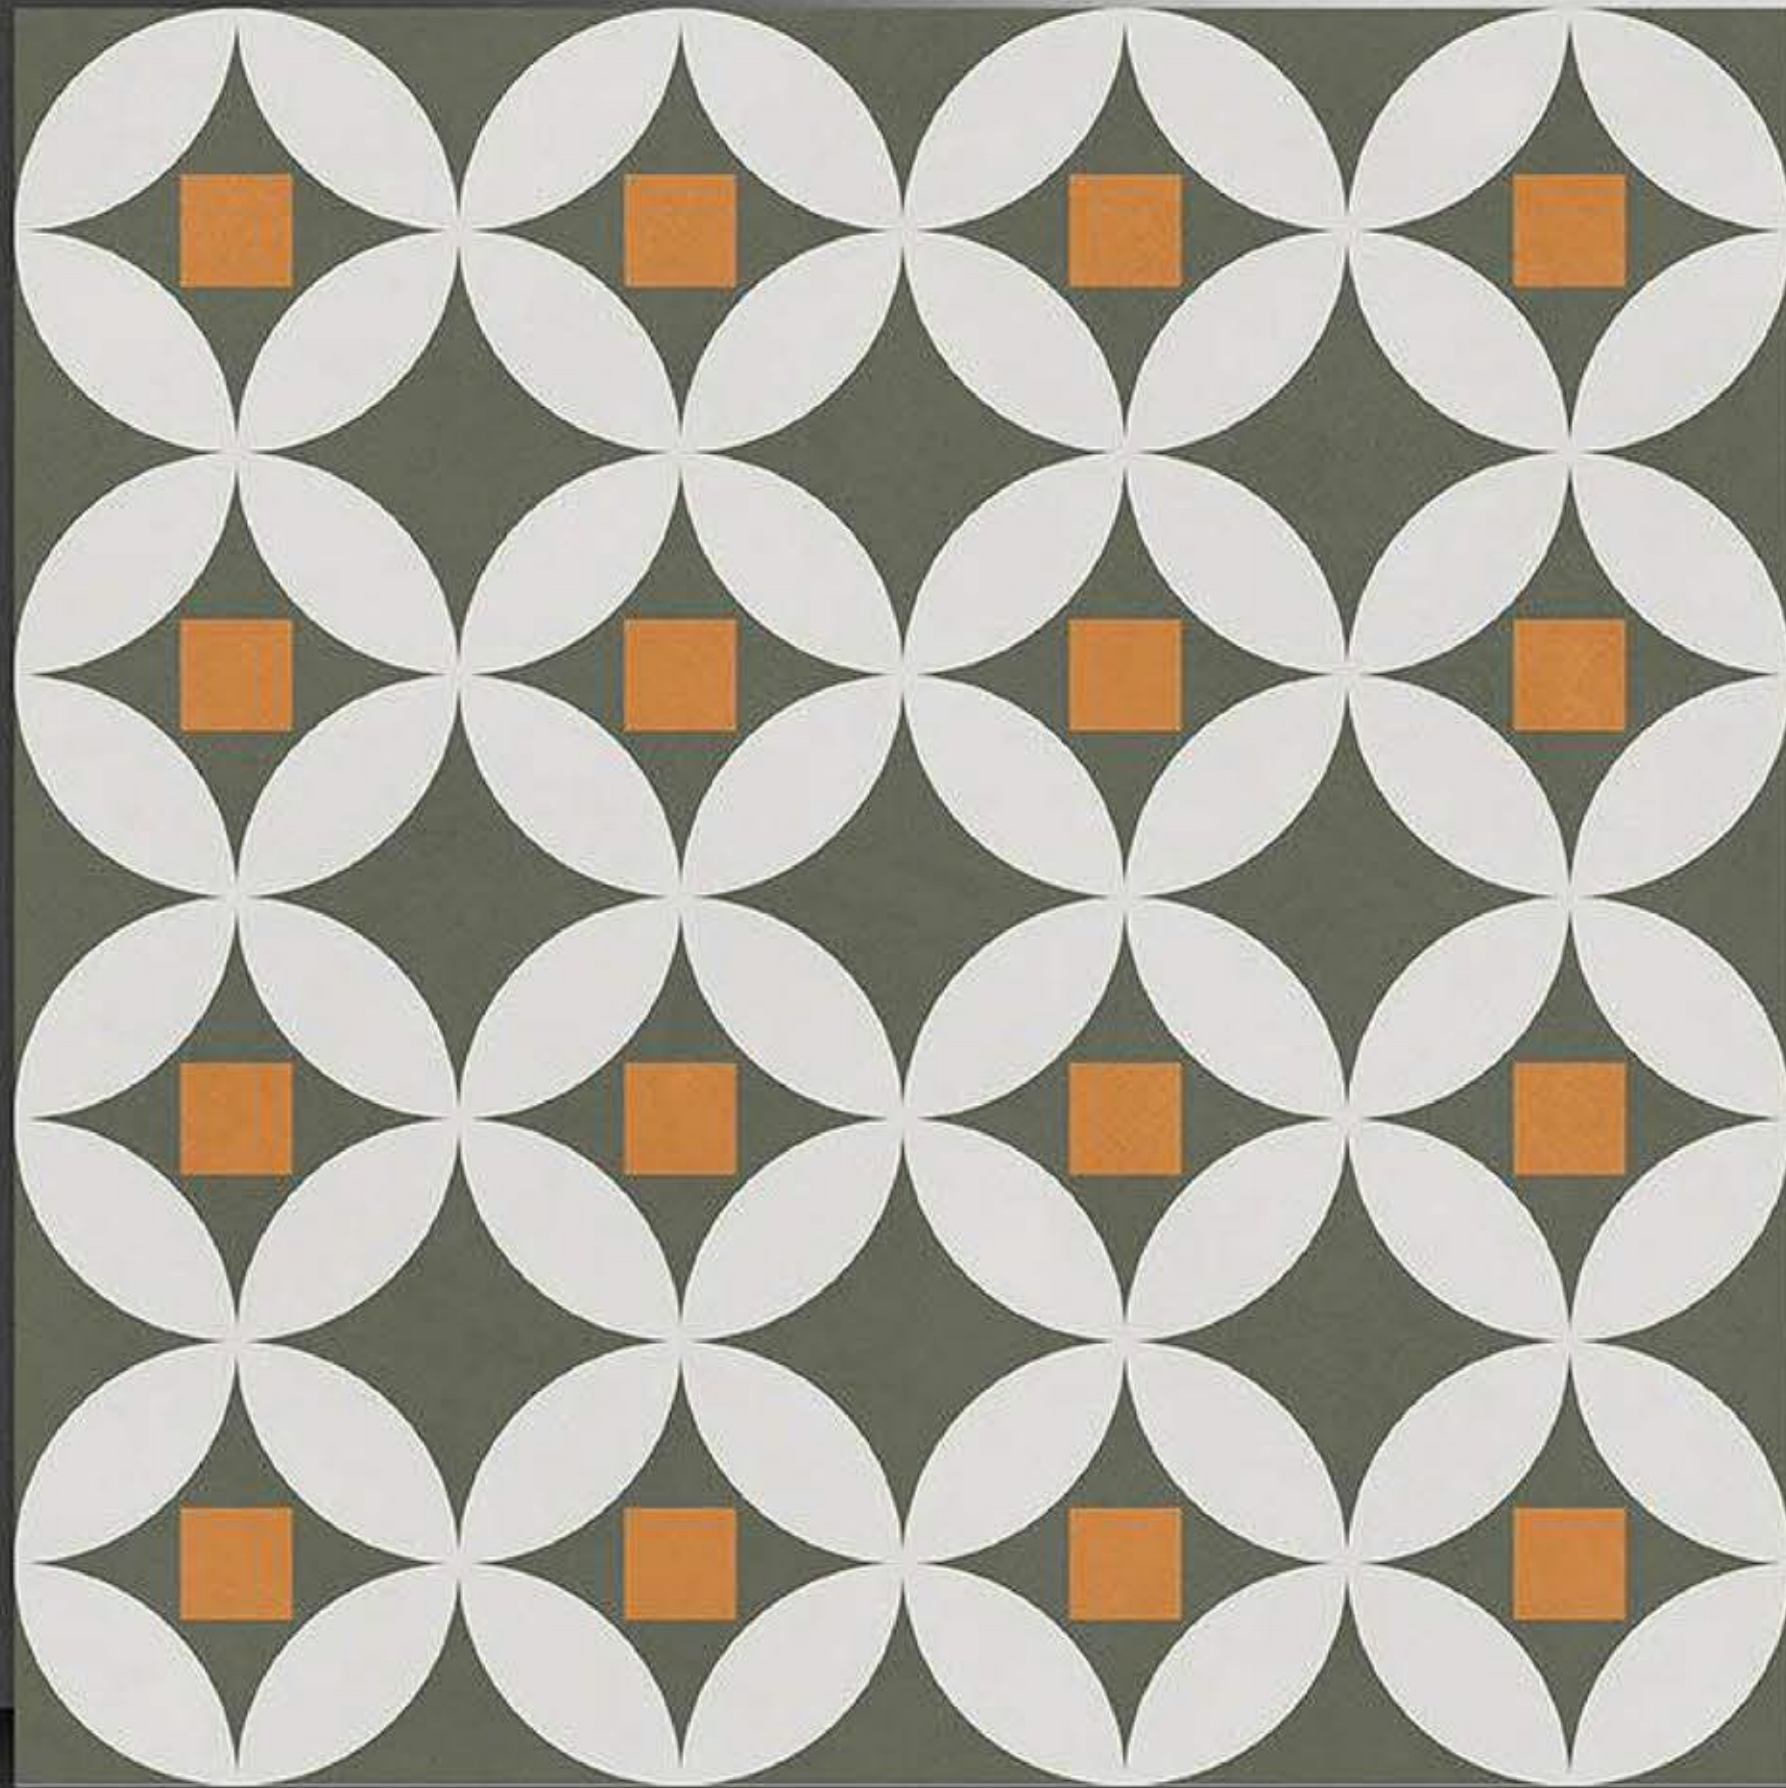

Light

Dark

PORCELAIN TILES
600X600MM

9083

NEONTM
TILE

Series
Moroccan

PORCELAIN TILES
600X600MM

9084