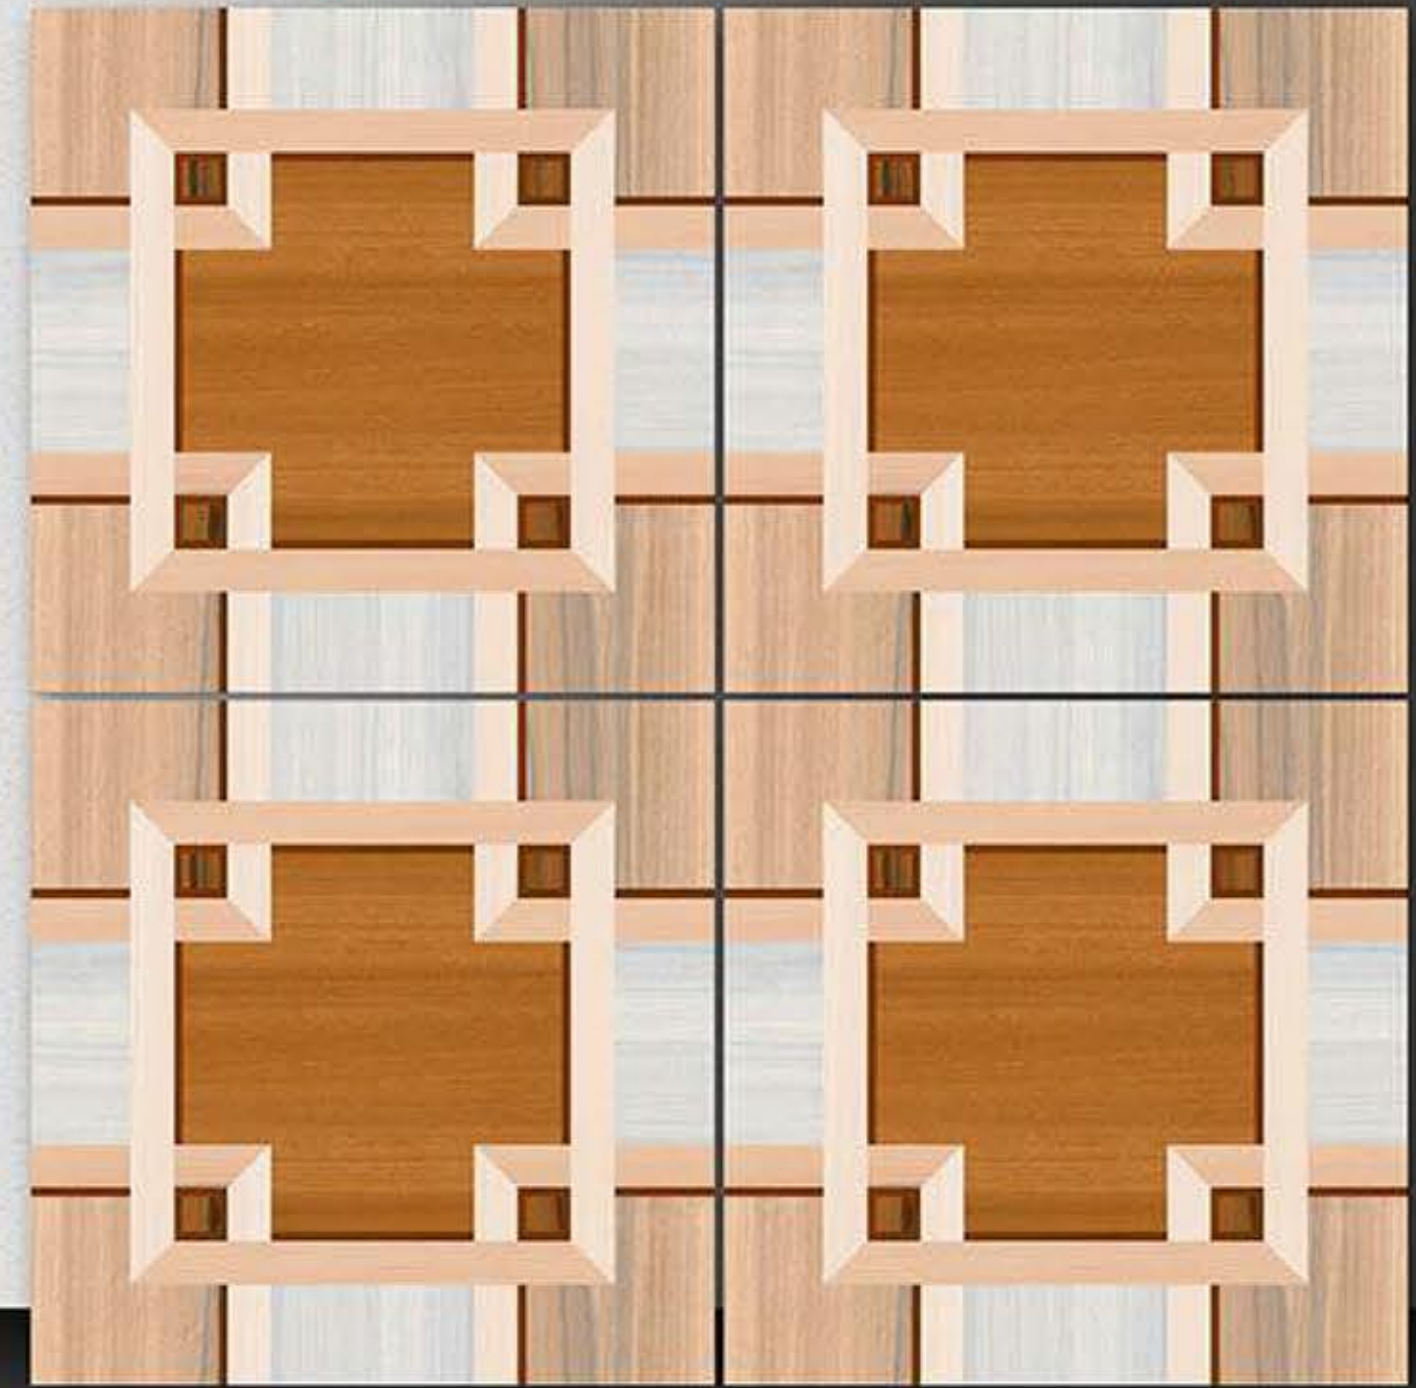

PORCELAIN TILES
600X600MM

2163

NEONTM
TILE

Series
Galicha

PORCELAIN TILES
600X600MM

2164

NEONTM
TILE

Series
Galicha