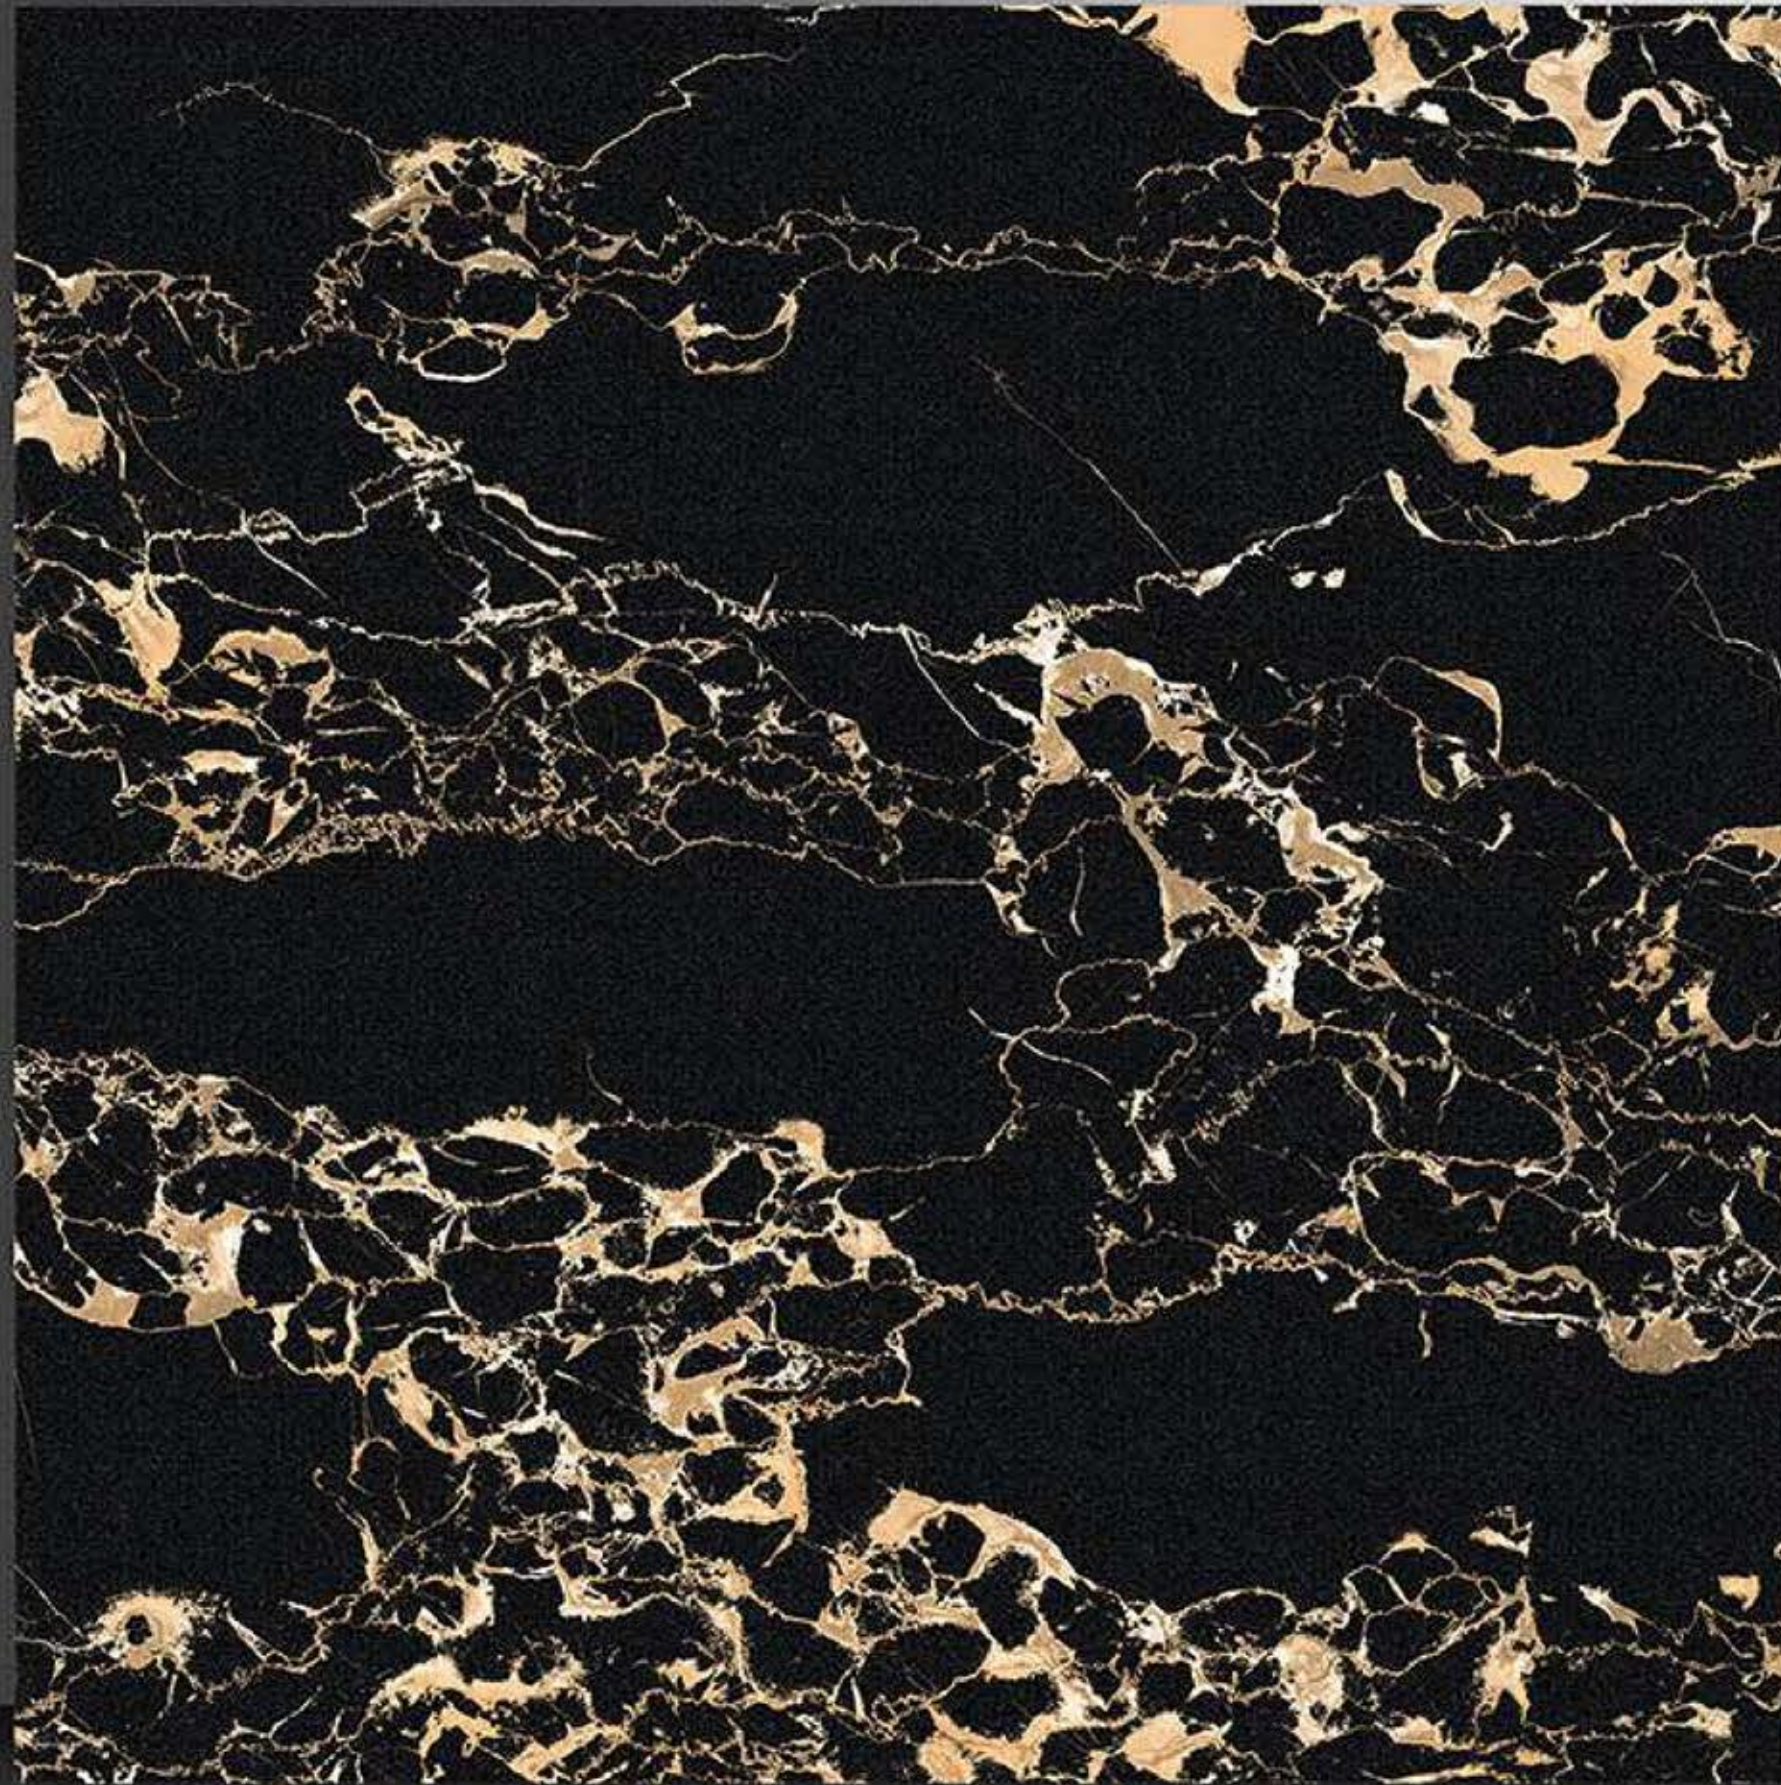

PORCELAIN TILES
600X600MM

3081

NEON^{TM}
TILE