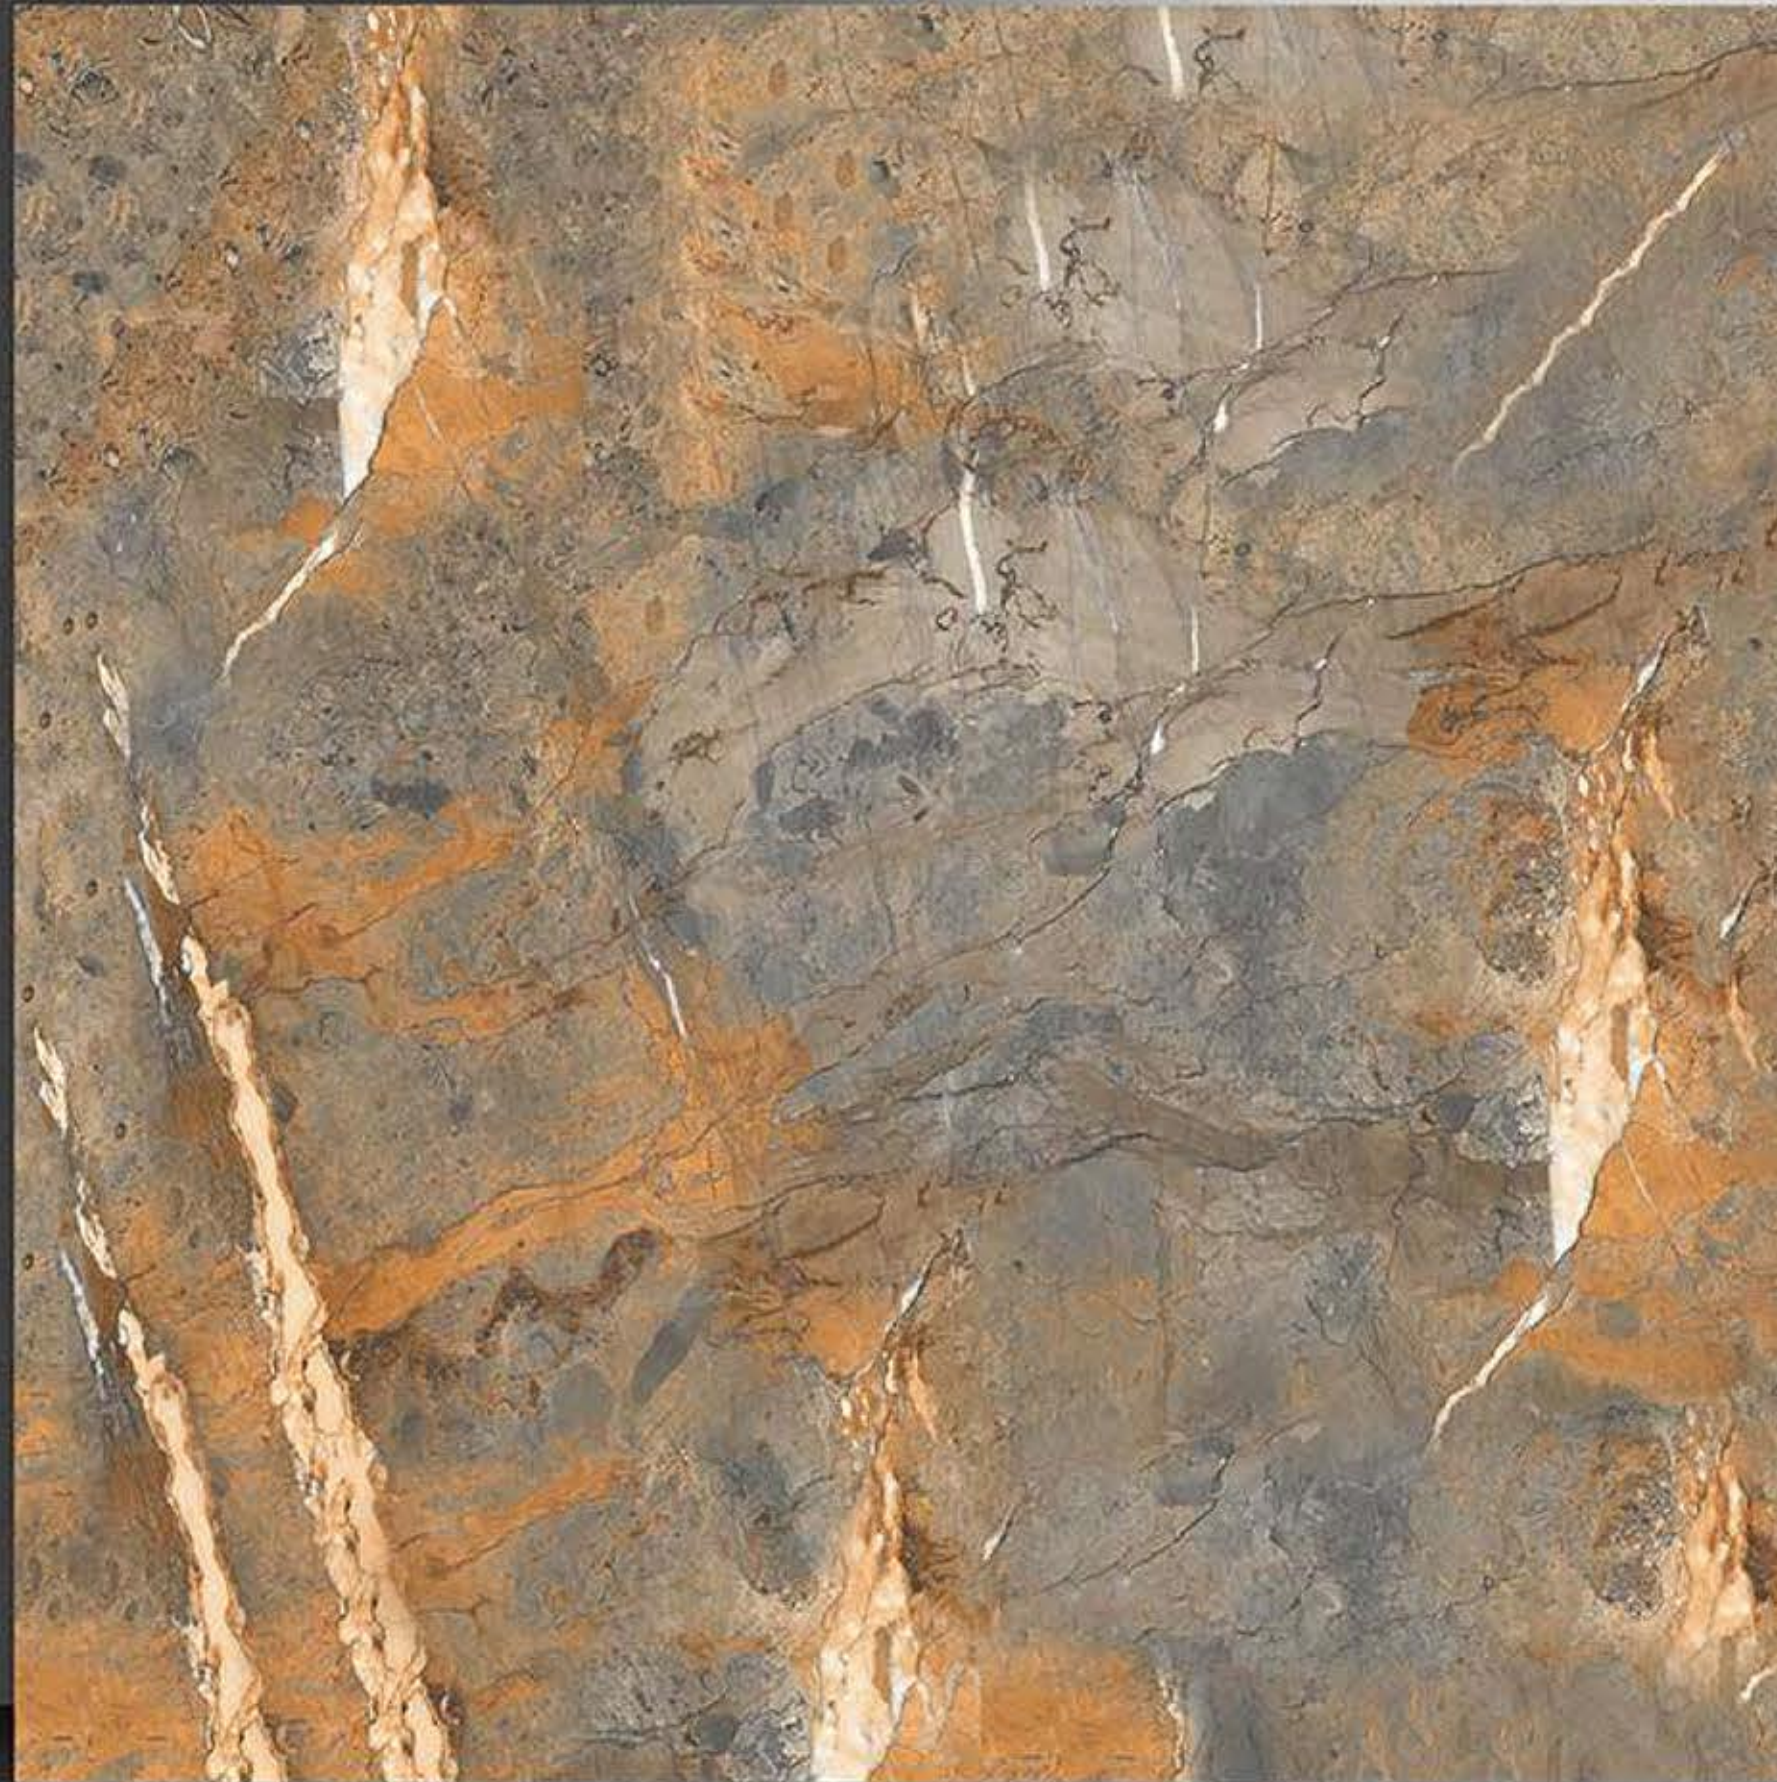

PORCELAIN TILES
600X600MM

3089

NEON^{TM}
TILE