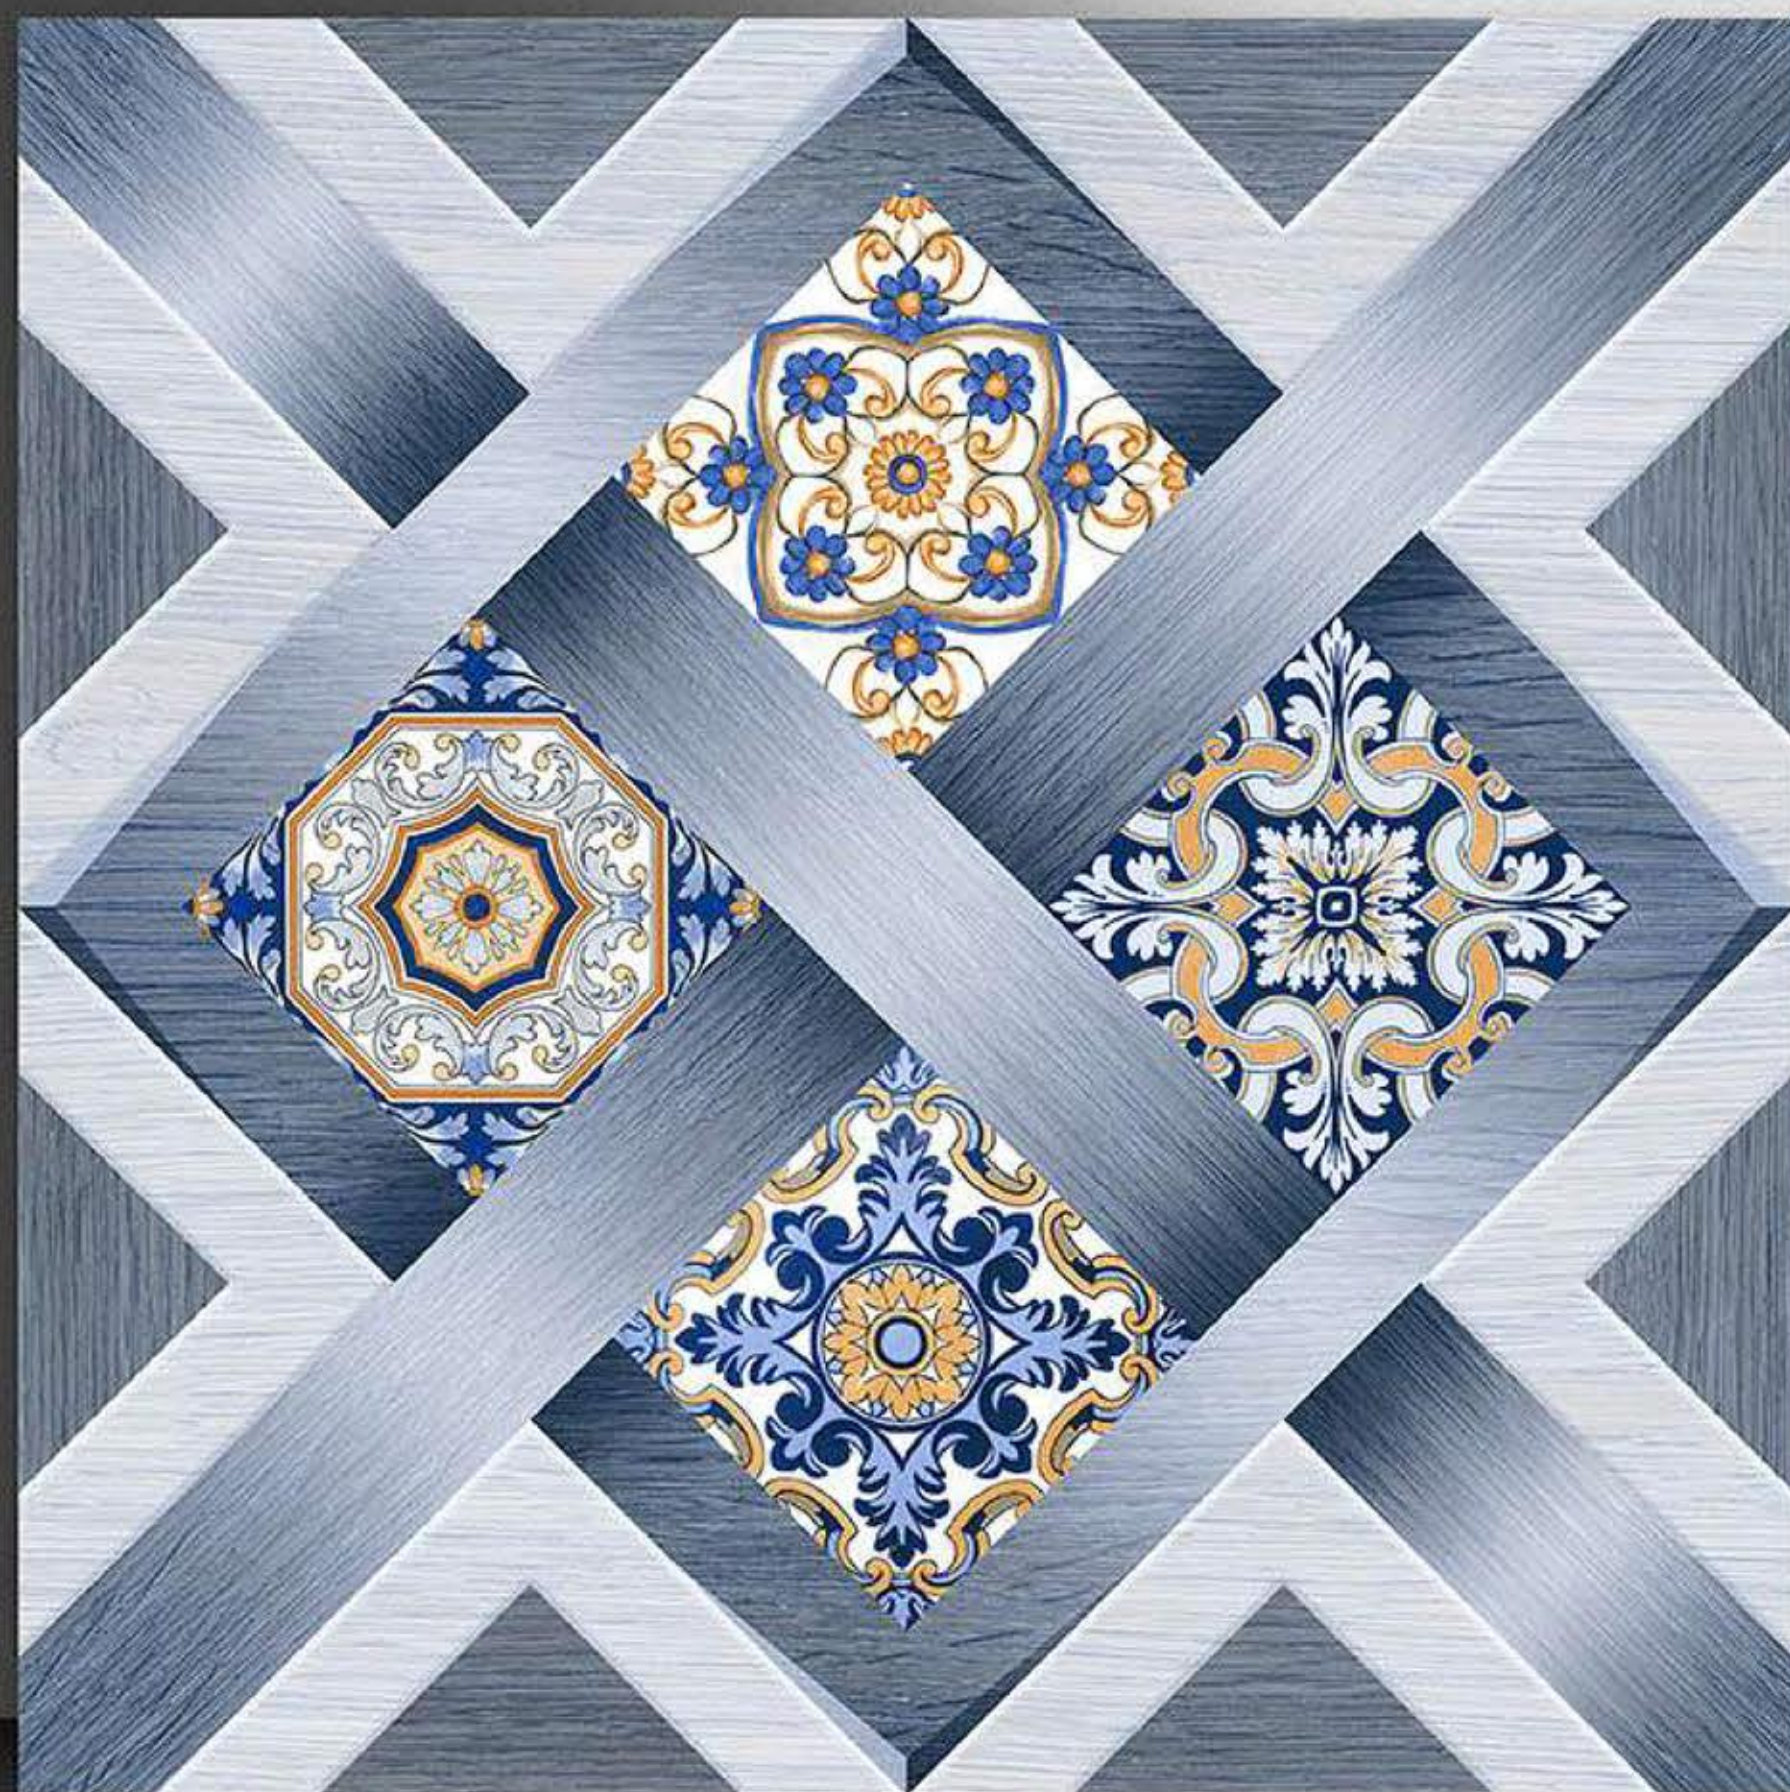

PORCELAIN TILES
600X600MM

2173

NEONTM
TILE

Series
Galicha

PORCELAIN TILES
600X600MM

2174

NEONTM
TILE

Series
Galicha