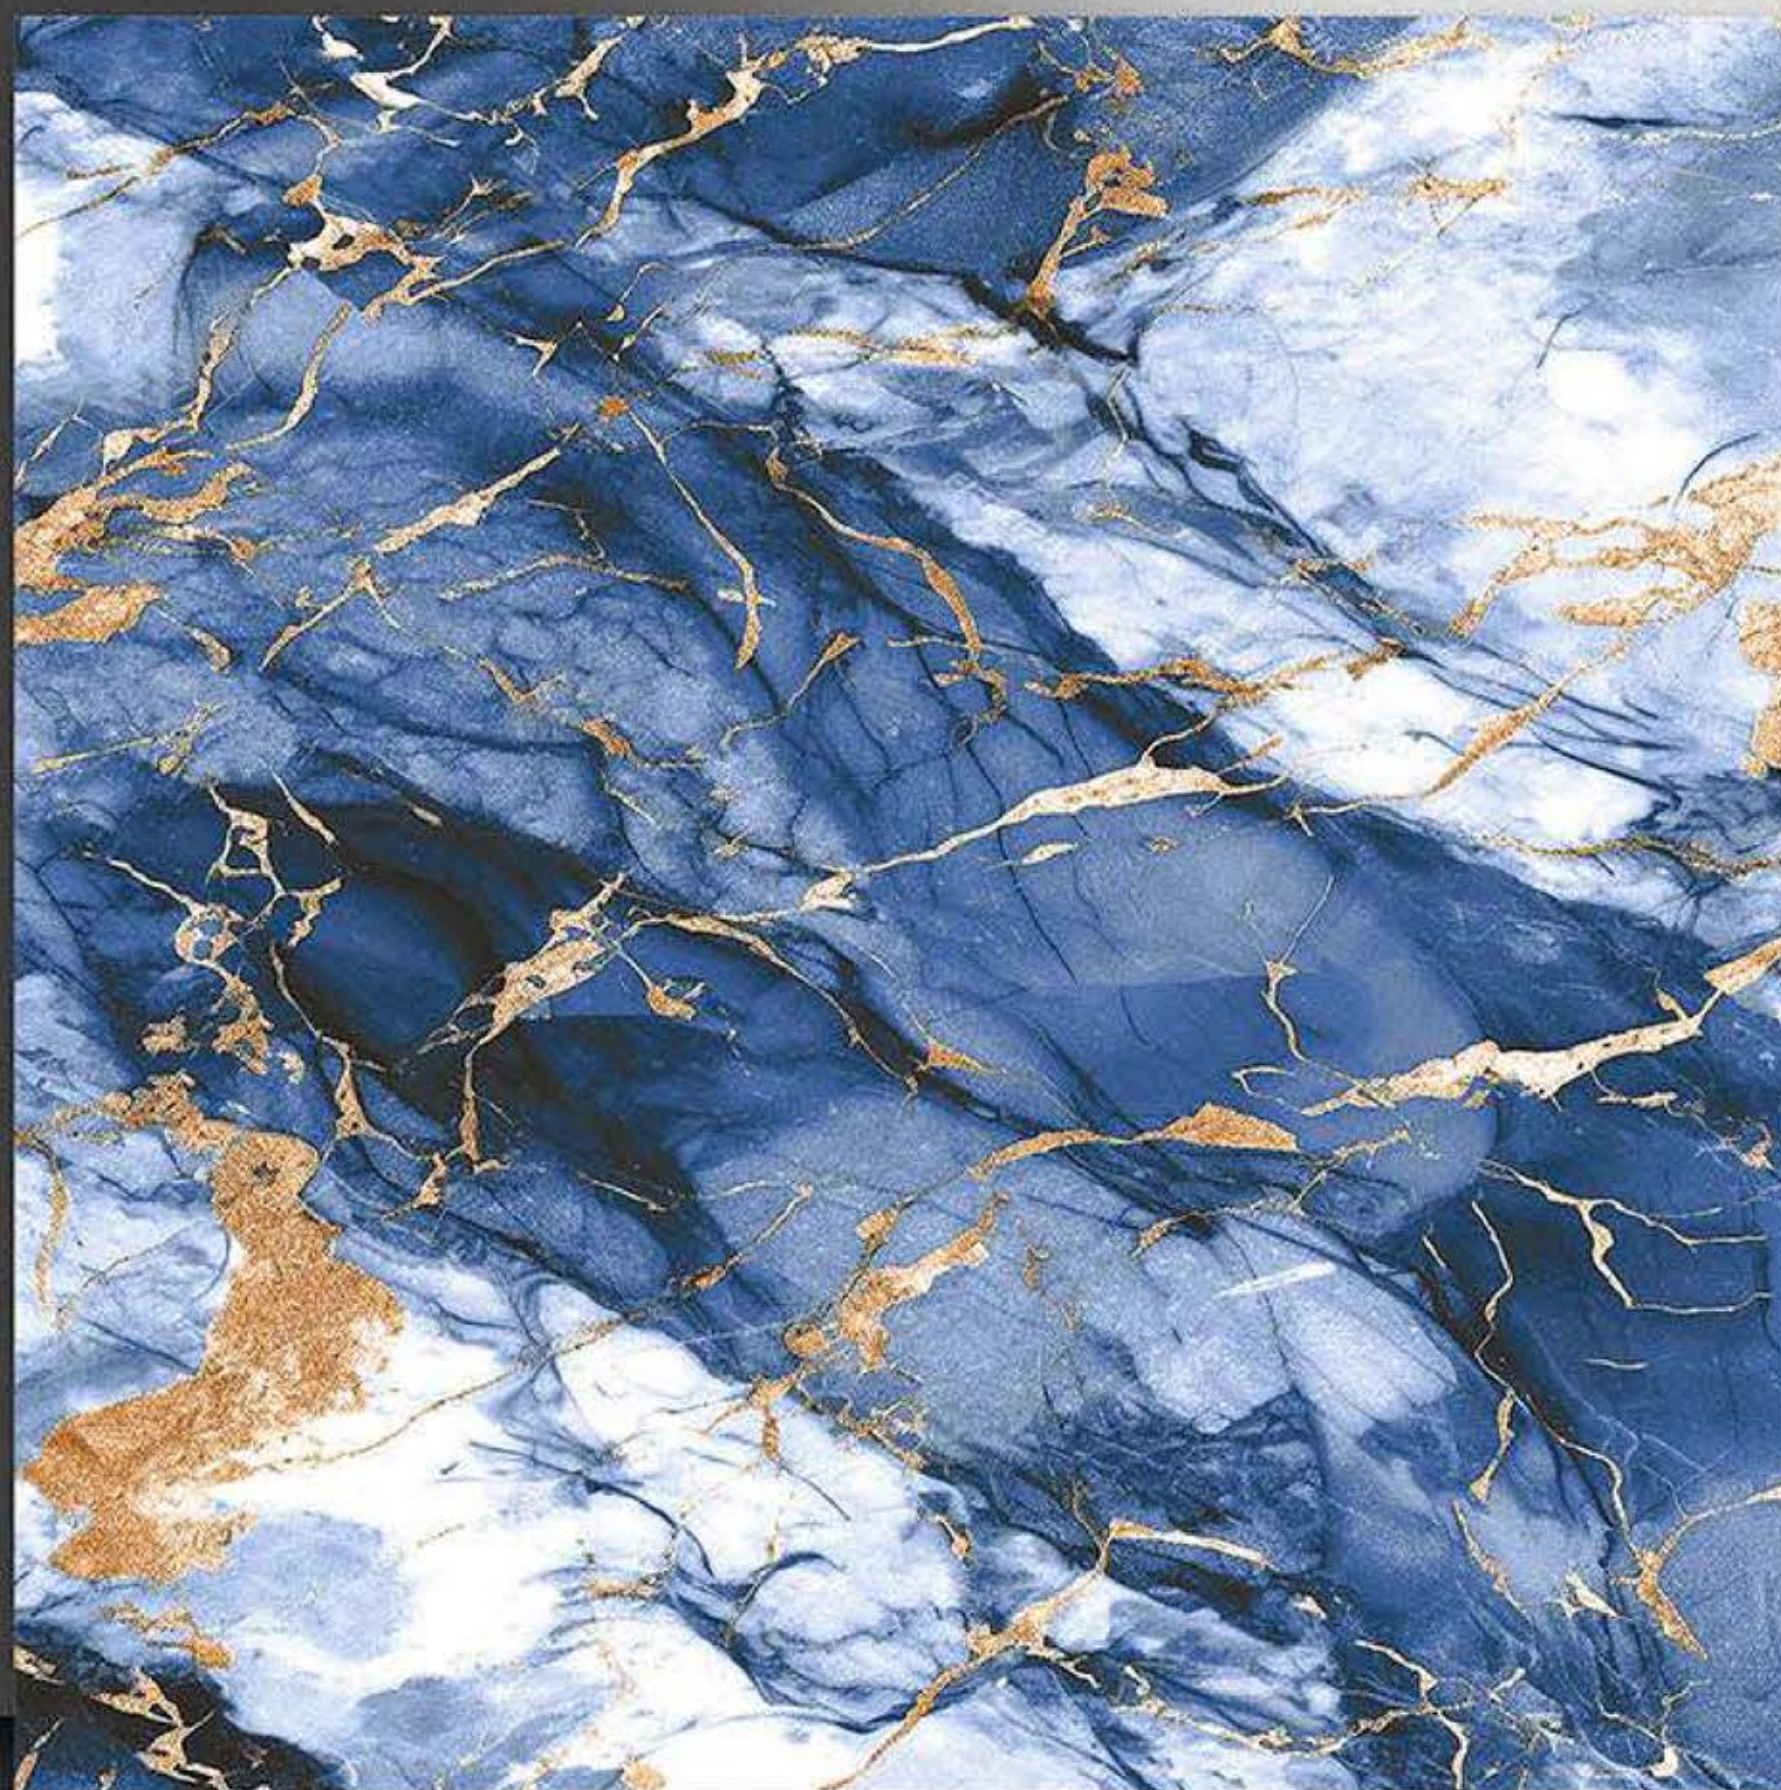

PORCELAIN TILES
600X600MM

3087

NEON^{TM}
TILE