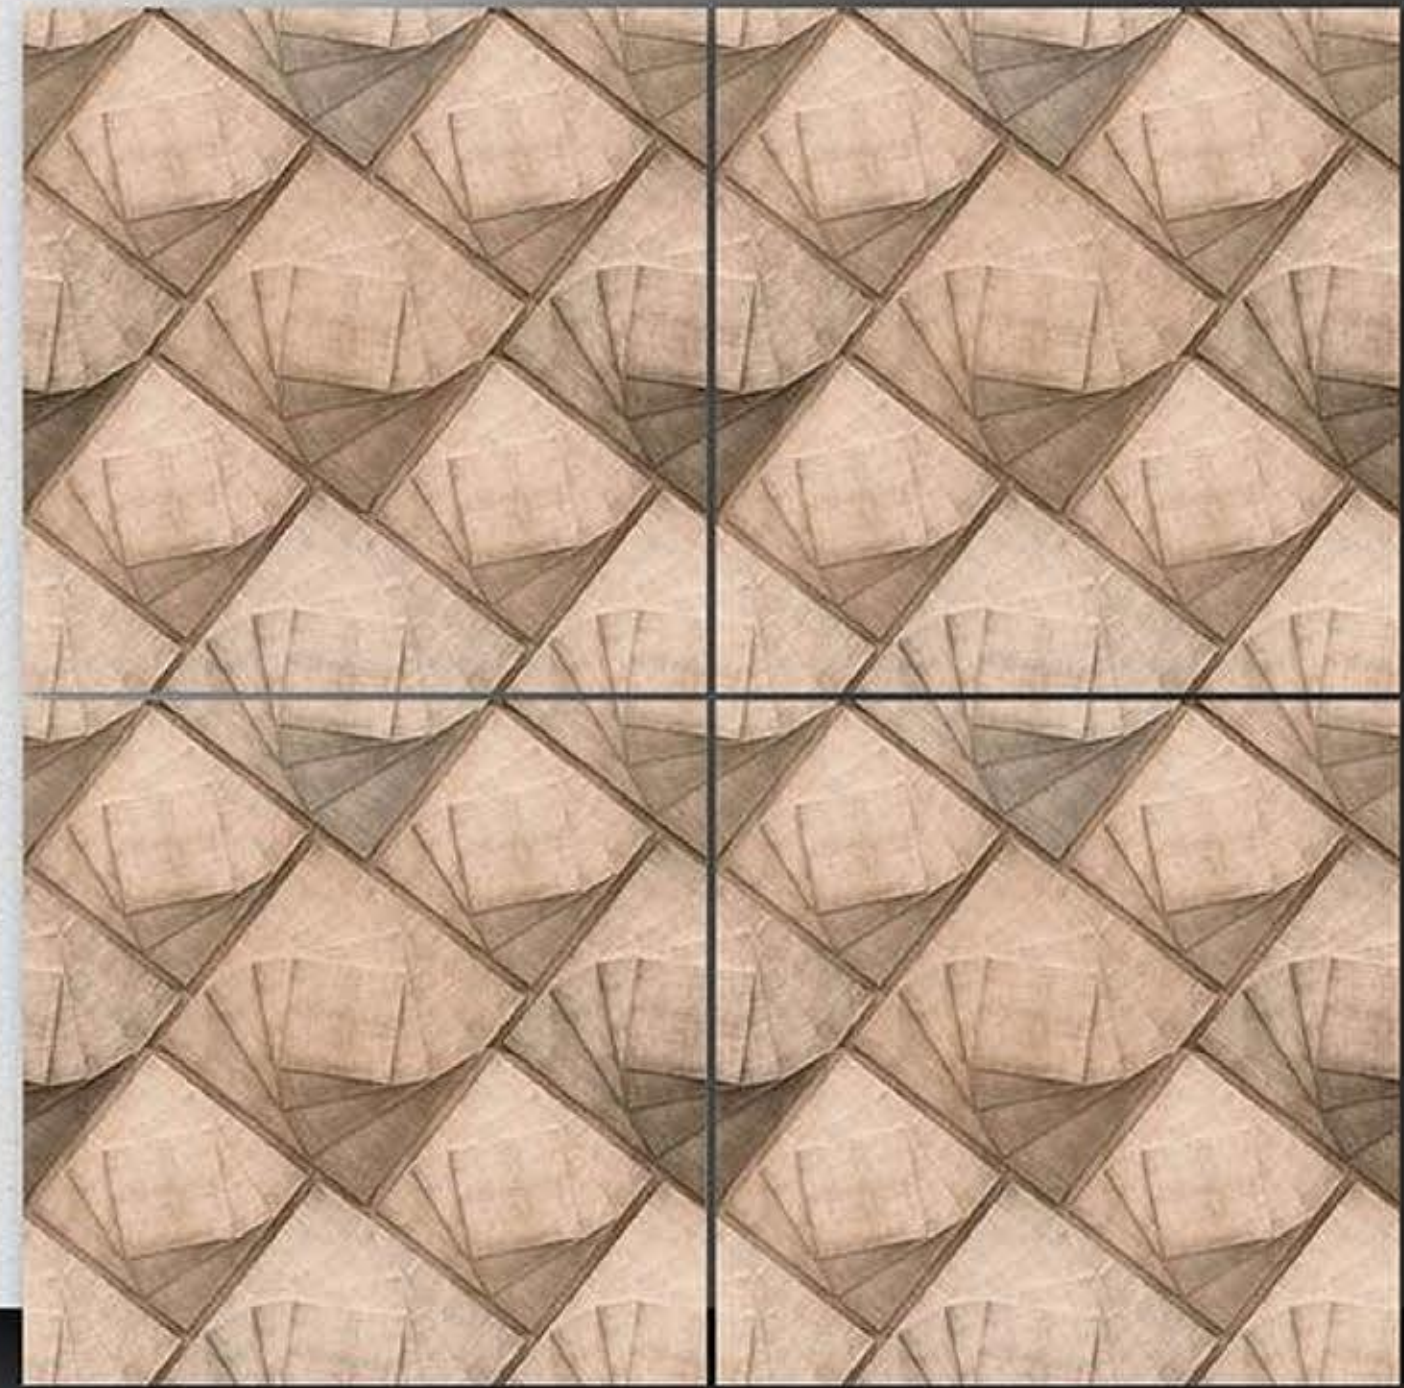

PORCELAIN TILES
600X600MM

6060

NEON^{TM}
TILE

Series
3D