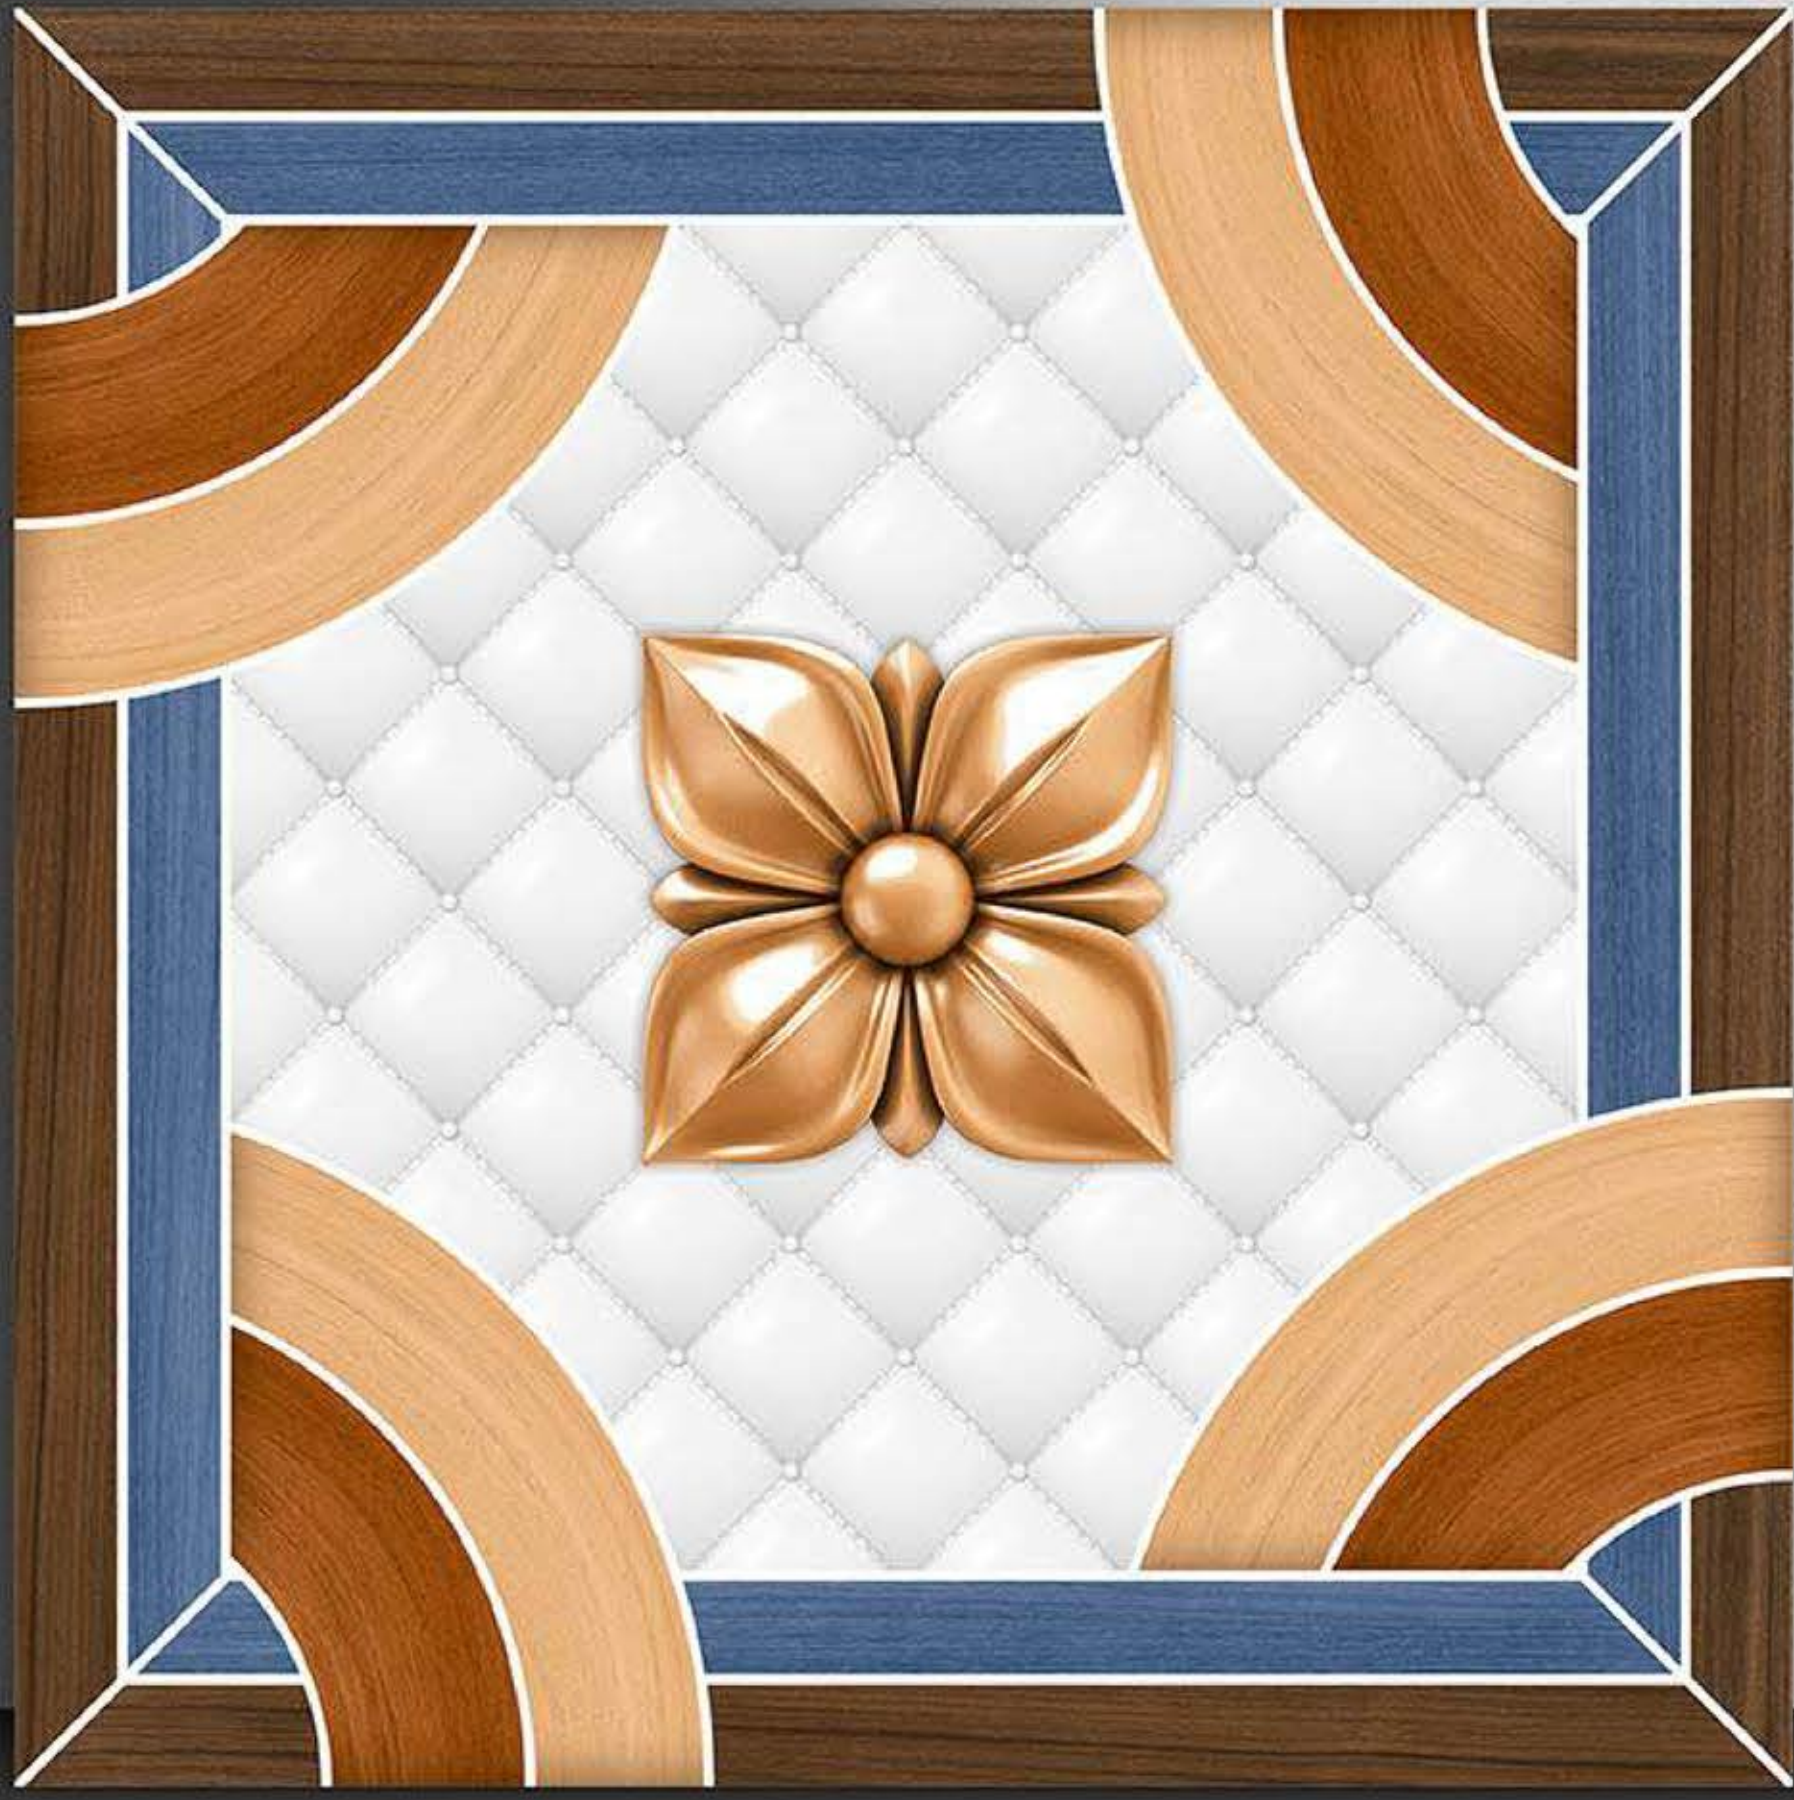

PORCELAIN TILES
600X600MM

2173

NEON^{TM}
TILE

Series
Galicha