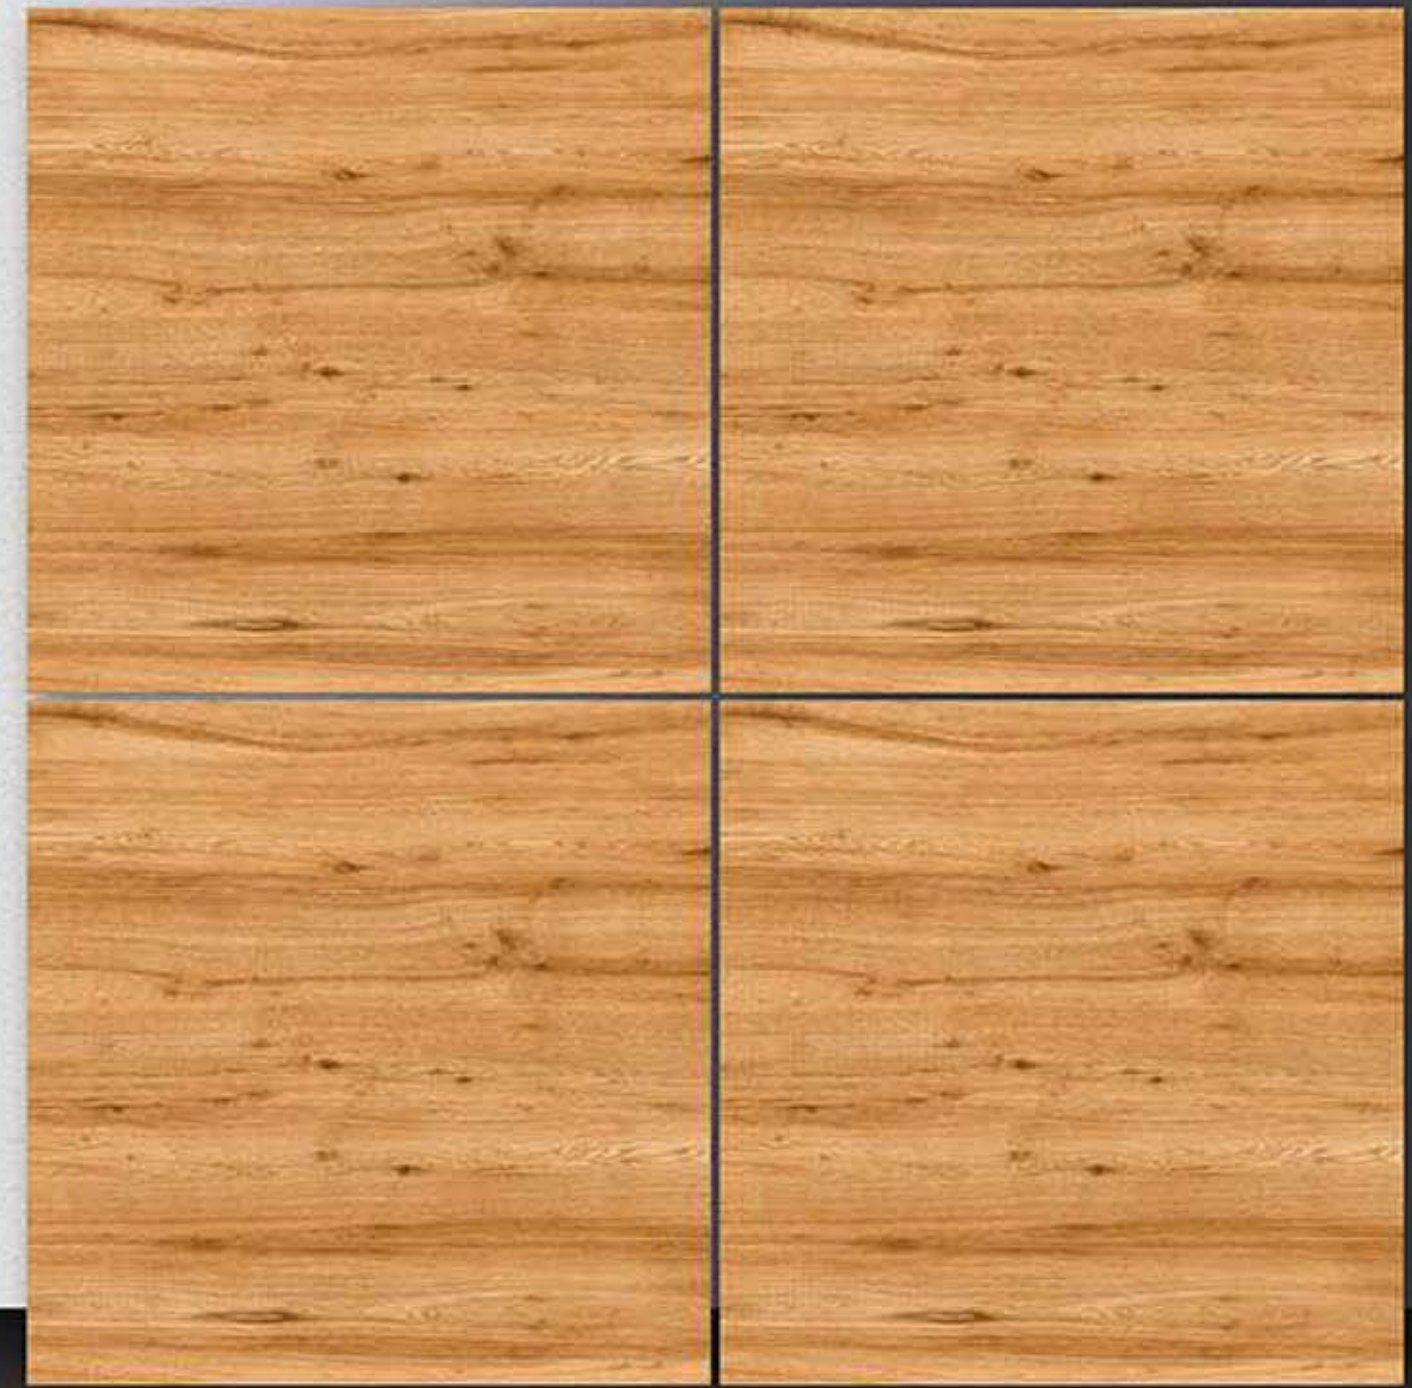

PORCELAIN TILES
600X600MM

4094

NEON^{TM}
TILE

Series
wooden