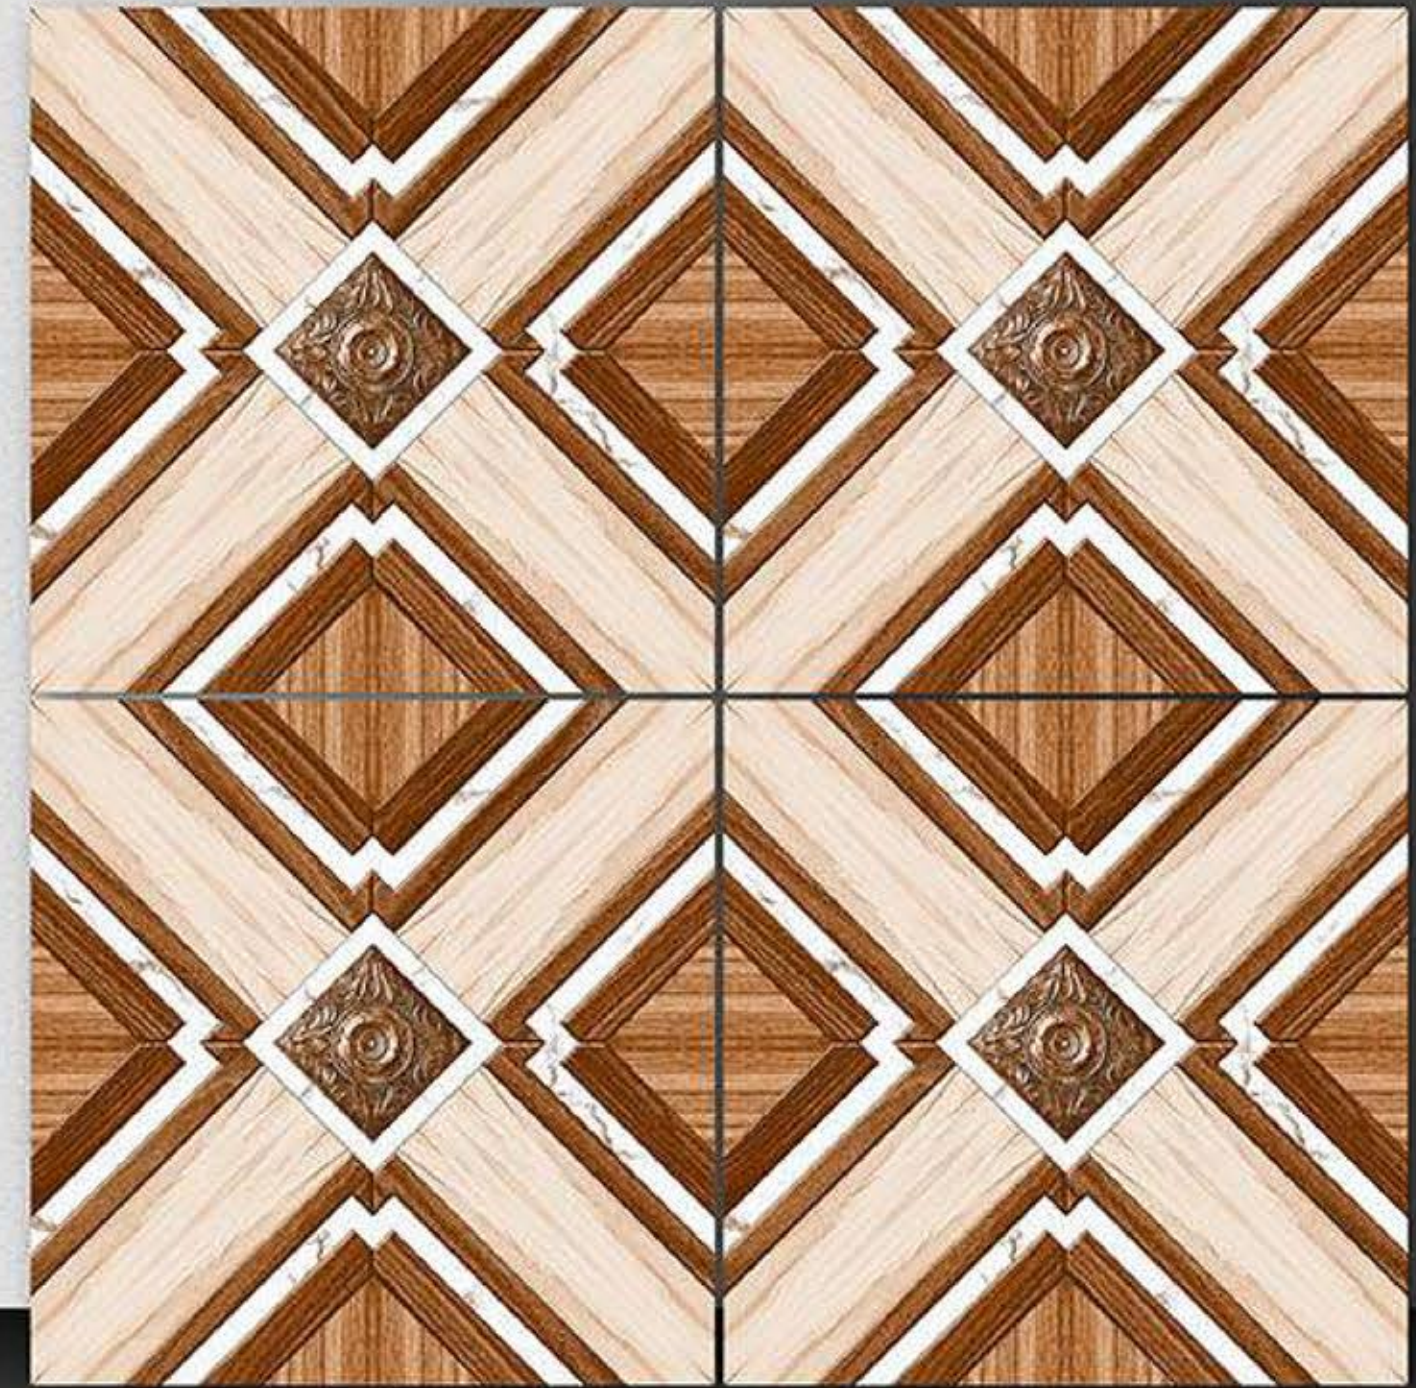

NEON^{TM}
TILE

Series
Galicha