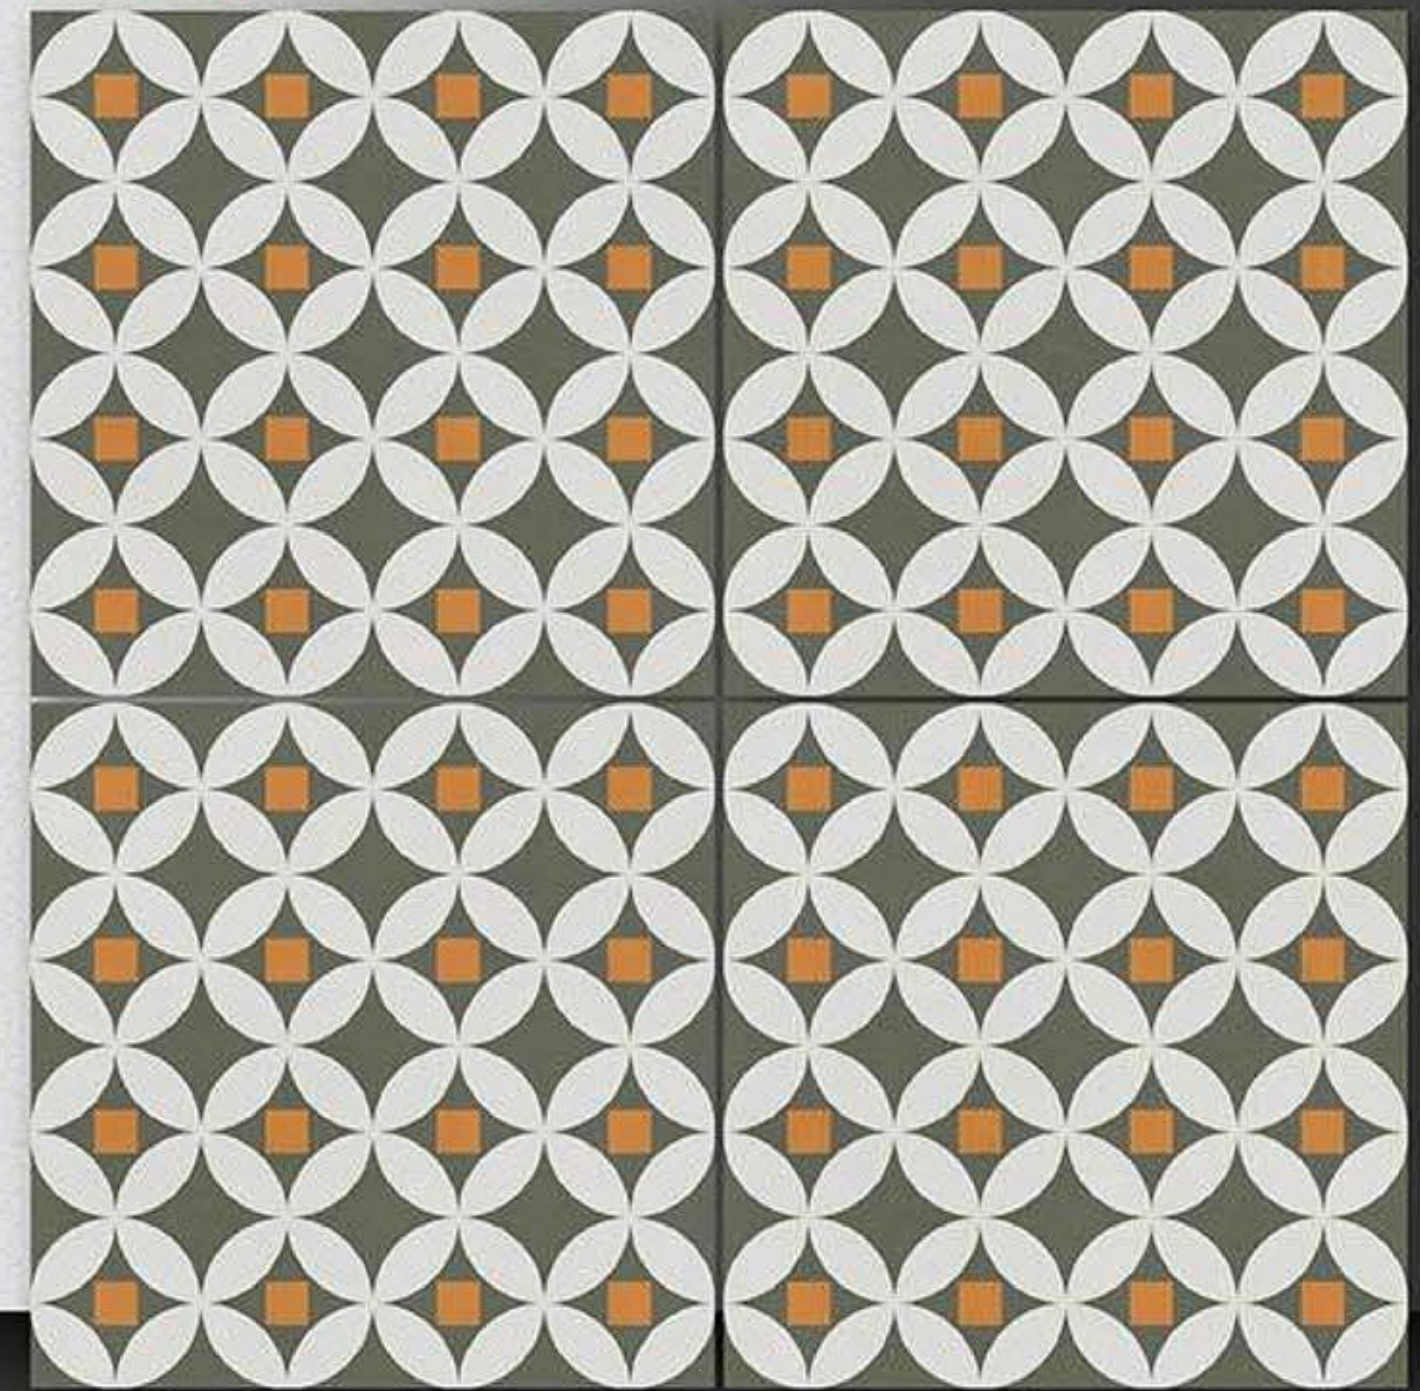

NEON^{TM}
TILE

Series
Moroccan