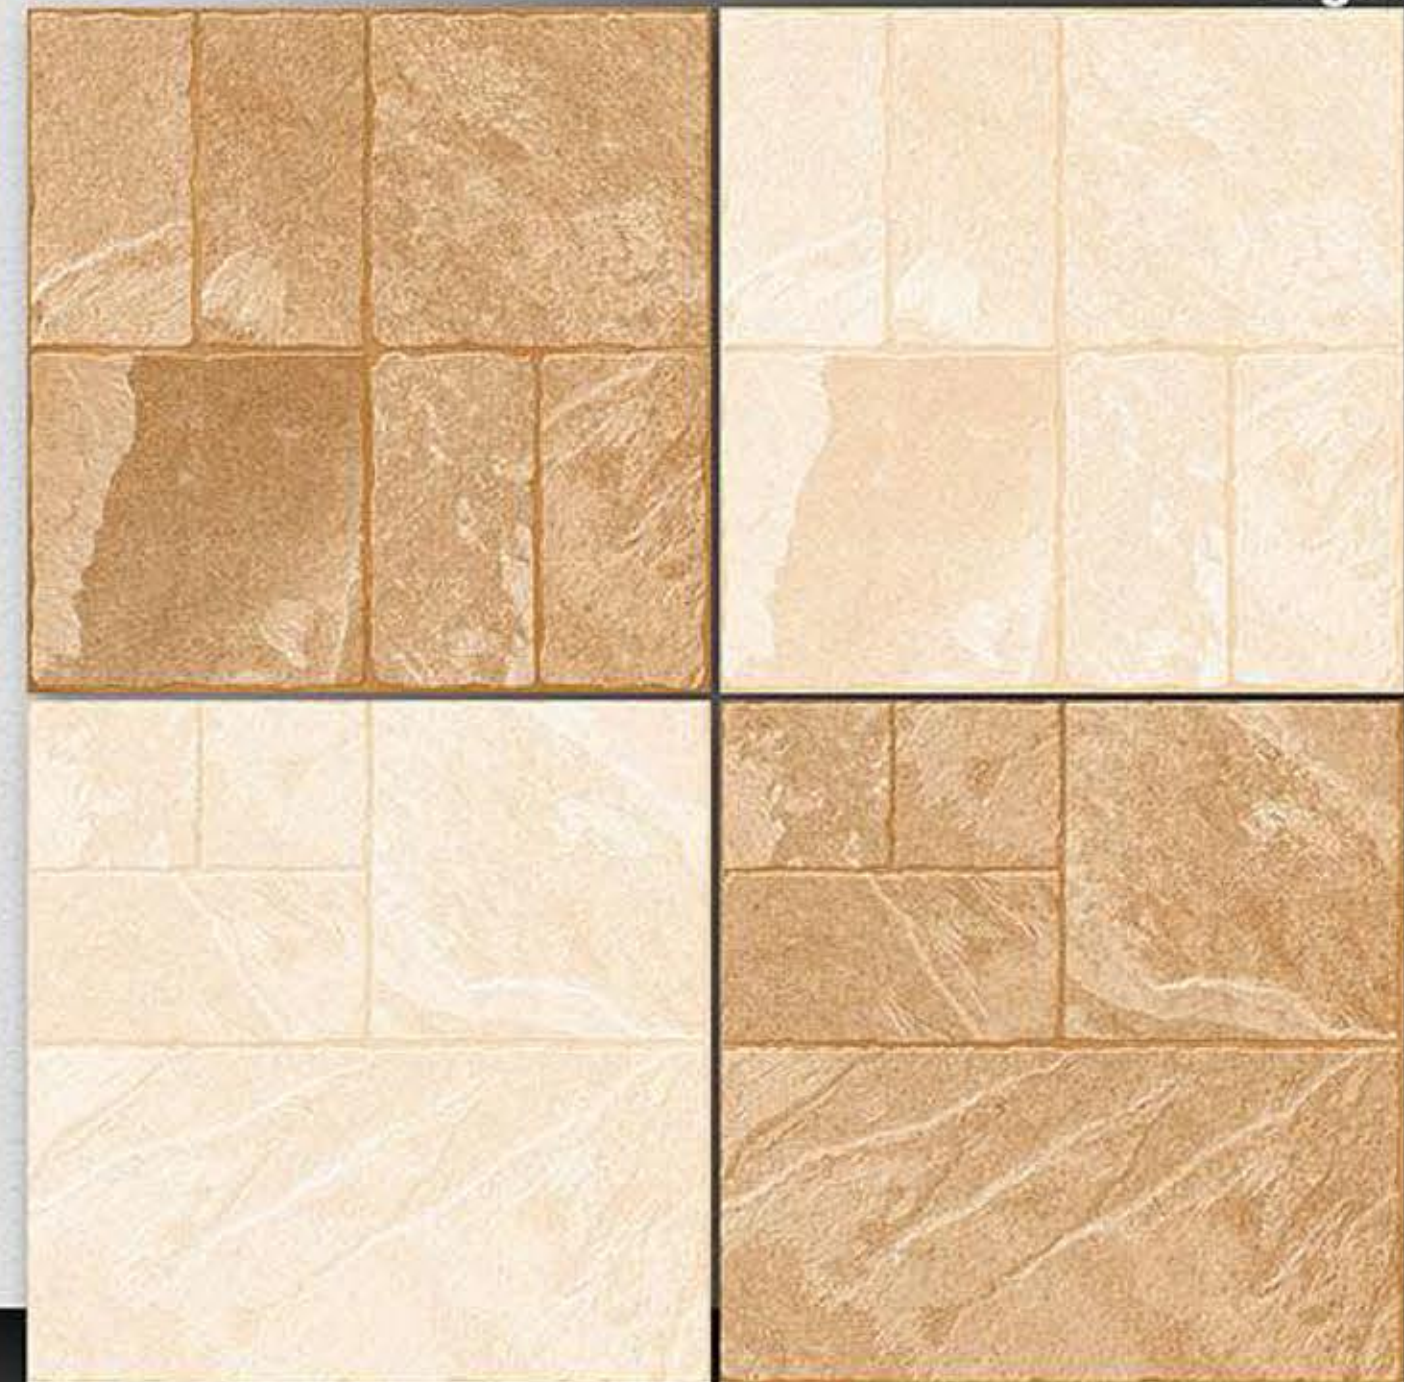

Dark

PORCELAIN TILES
600X600MM

8083

NEONTM
TILE

Finish
Rustic

Light

Dark

PORCELAIN TILES
600X600MM