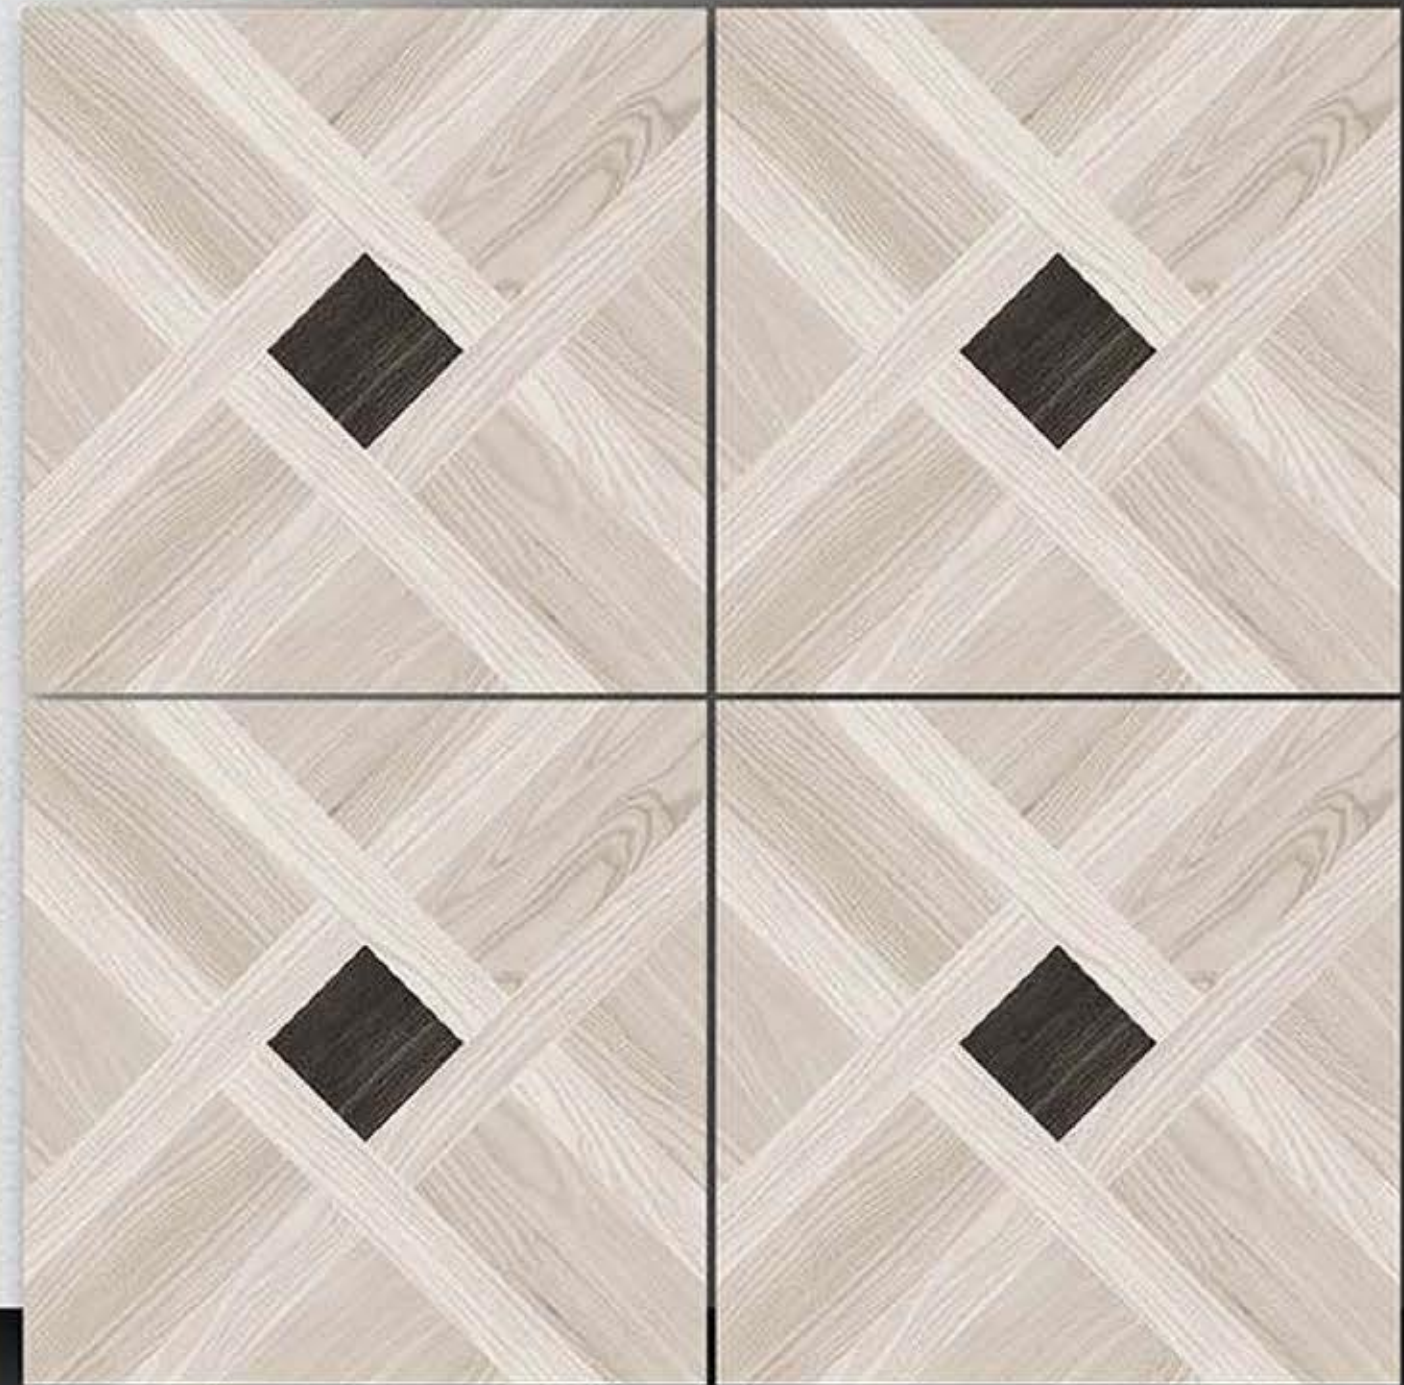

Series
Moroccan

PORCELAIN TILES
600X600MM

108

NEONTM
TILE

Series
Galicha

PORCELAIN TILES
600X600MM

109

NEONTM
TILE