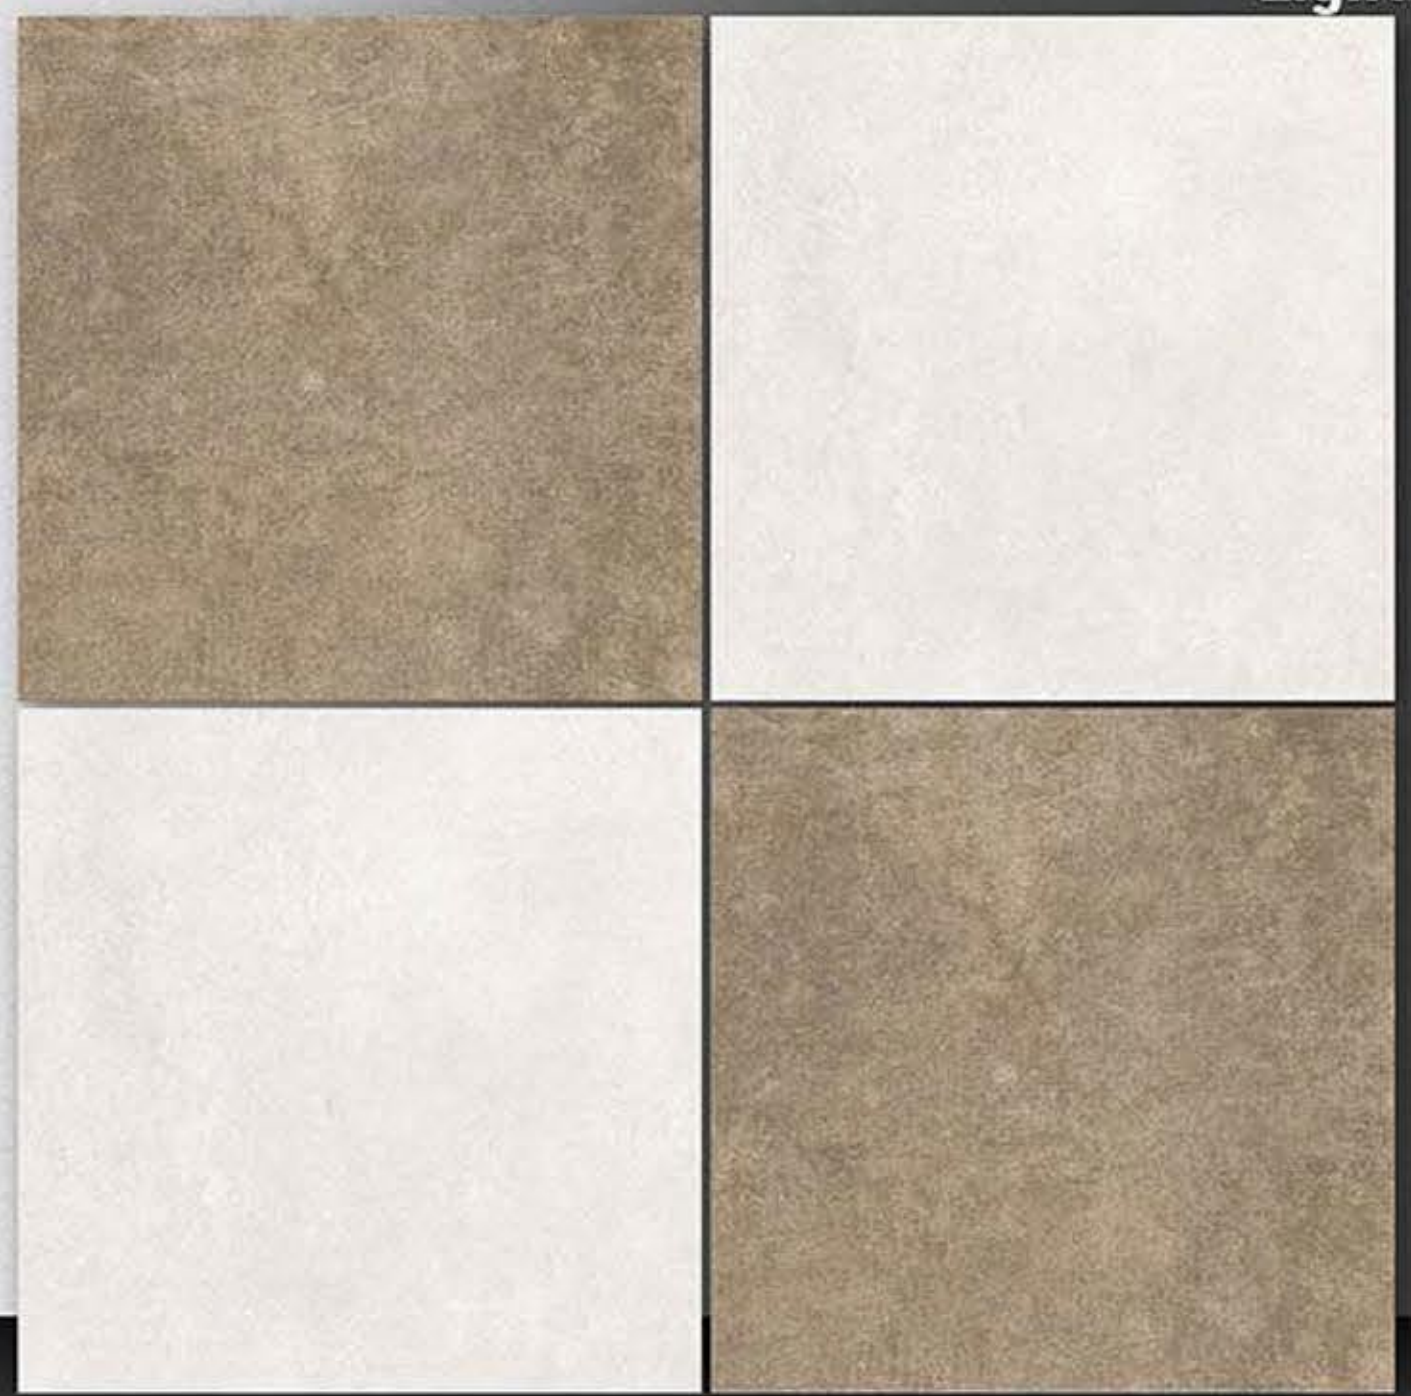

Dark

Finish Rustic

Light