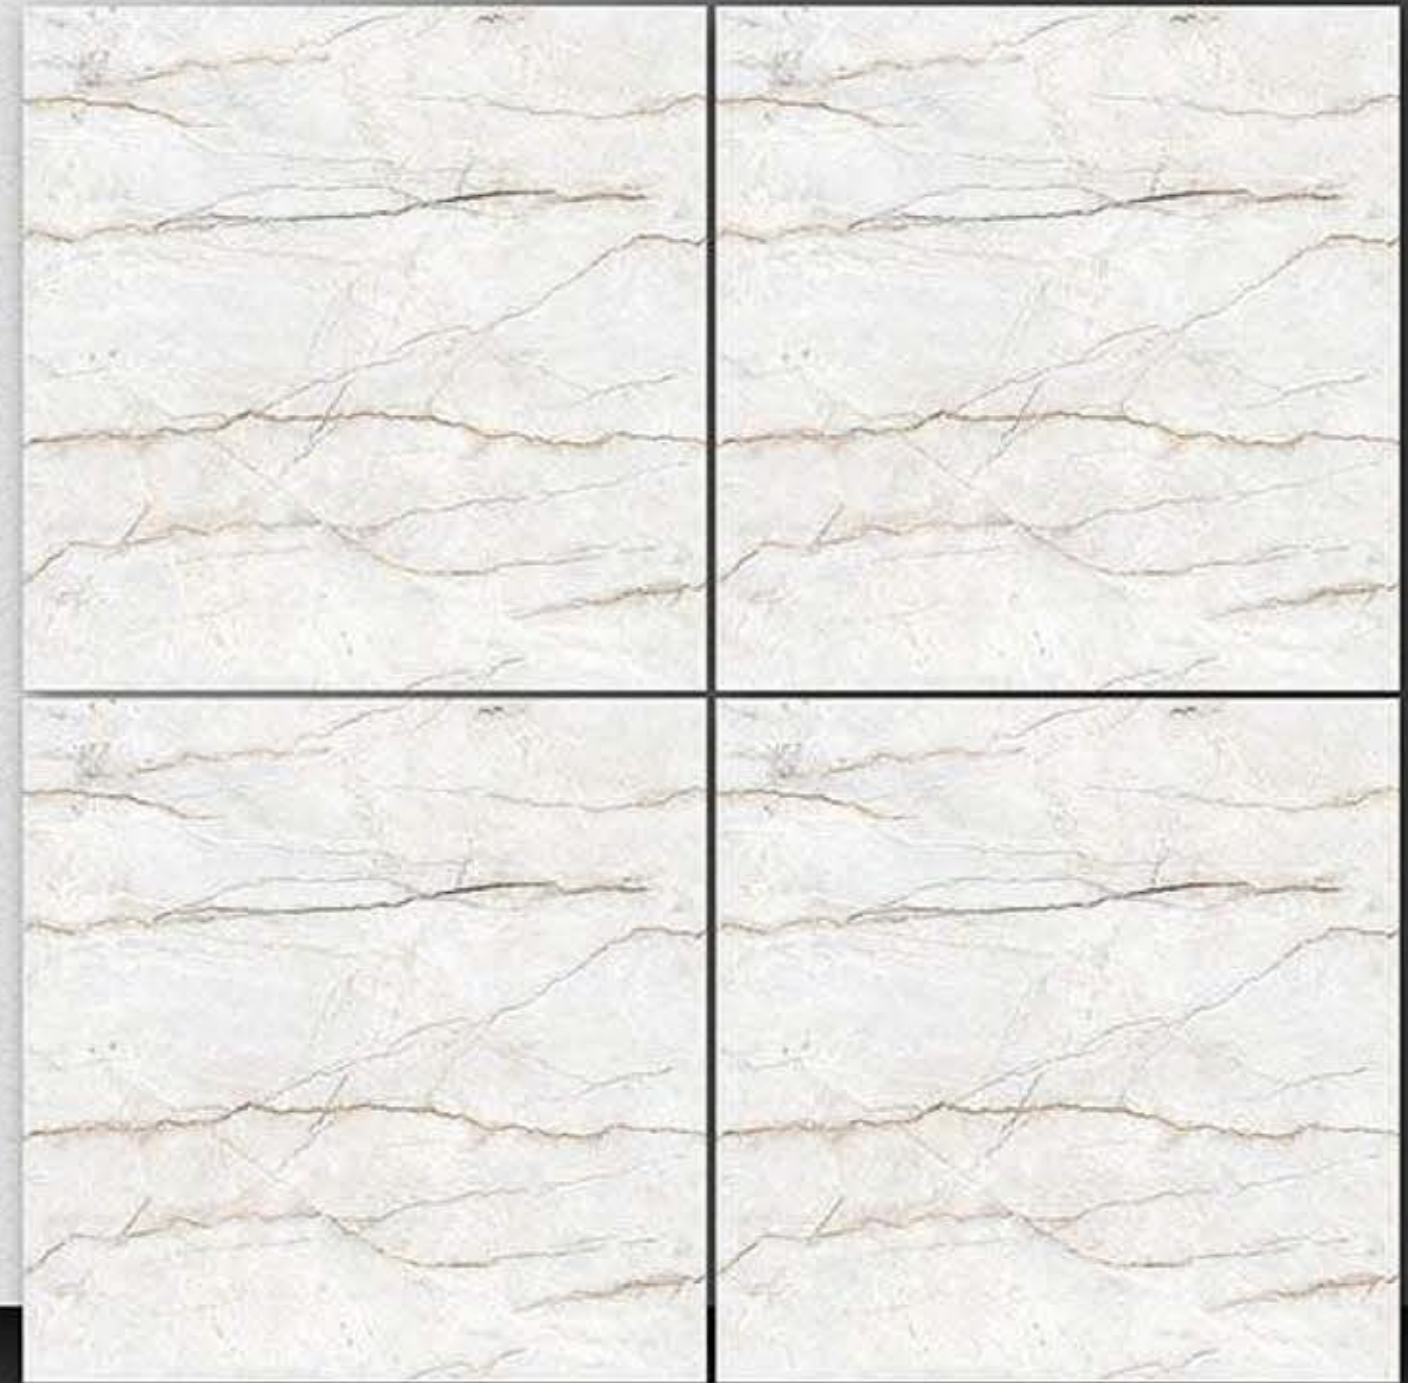

Series
Marble