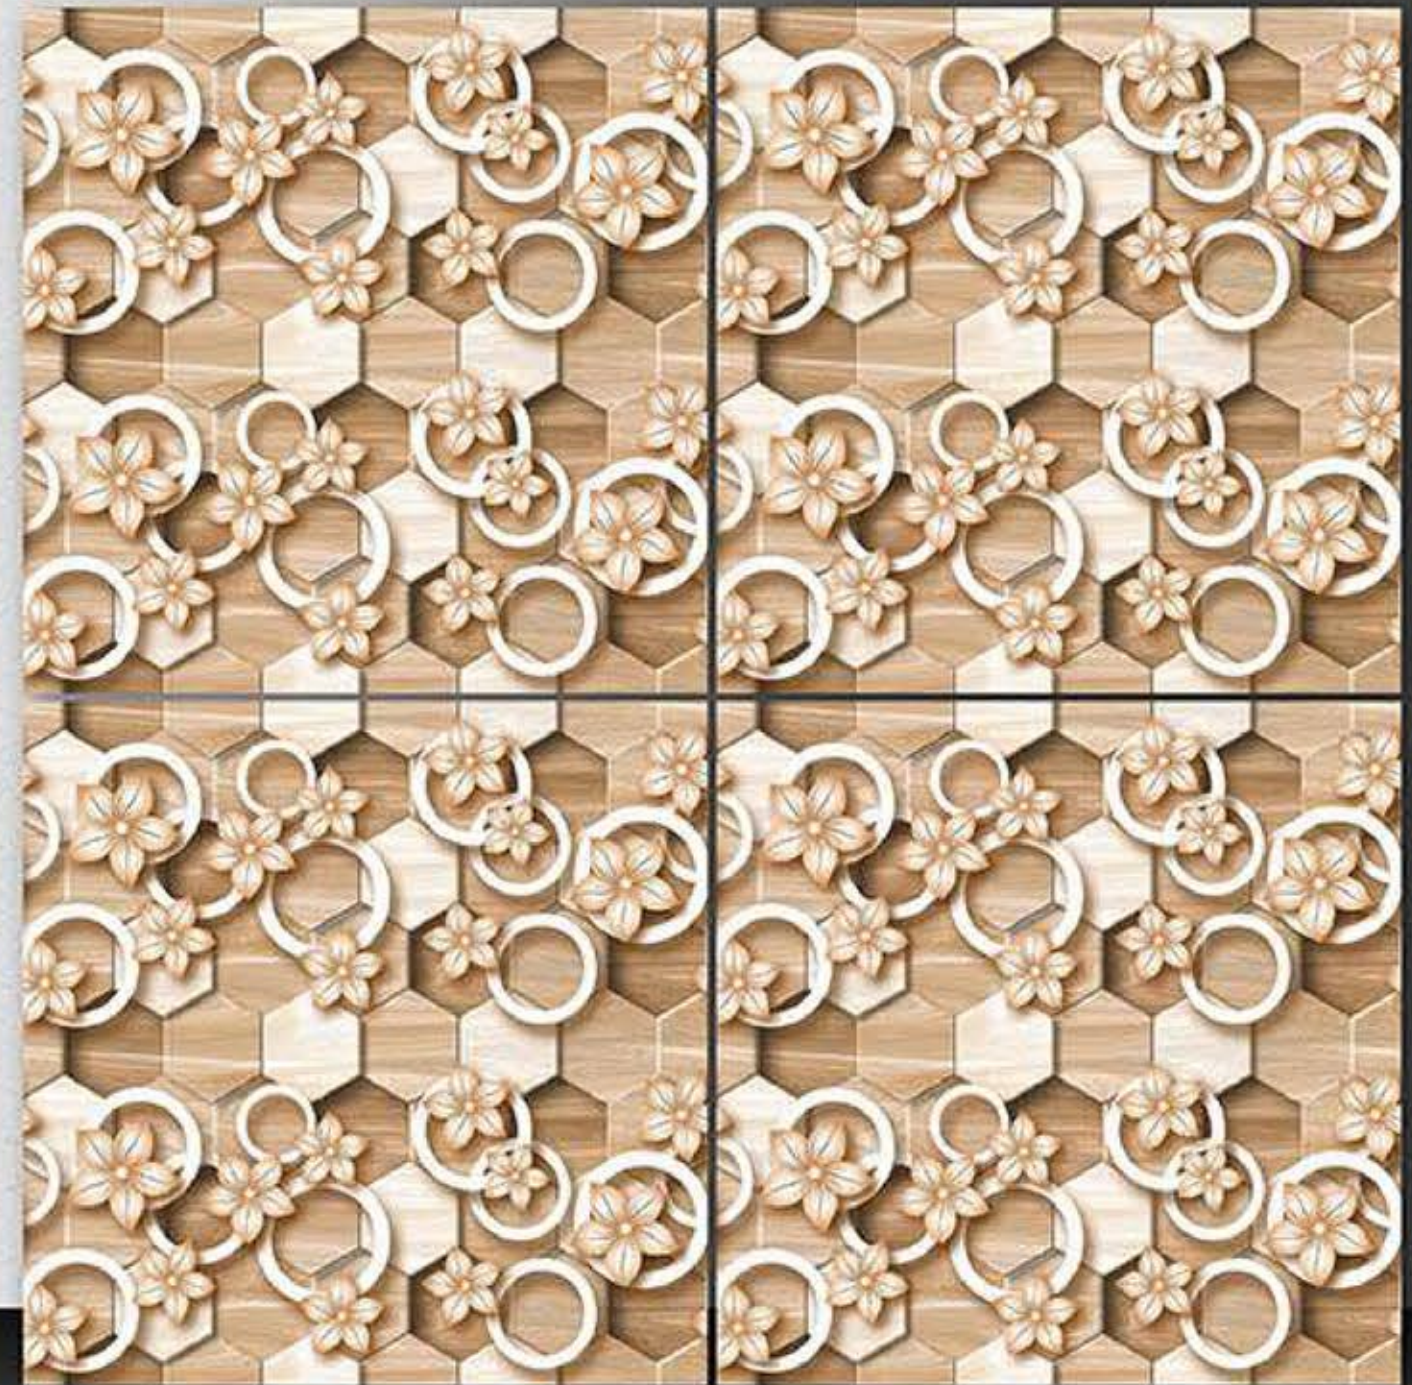

PORCELAIN TILES
600X600MM

6062

NEON^{TM}
TILE

Series
3D