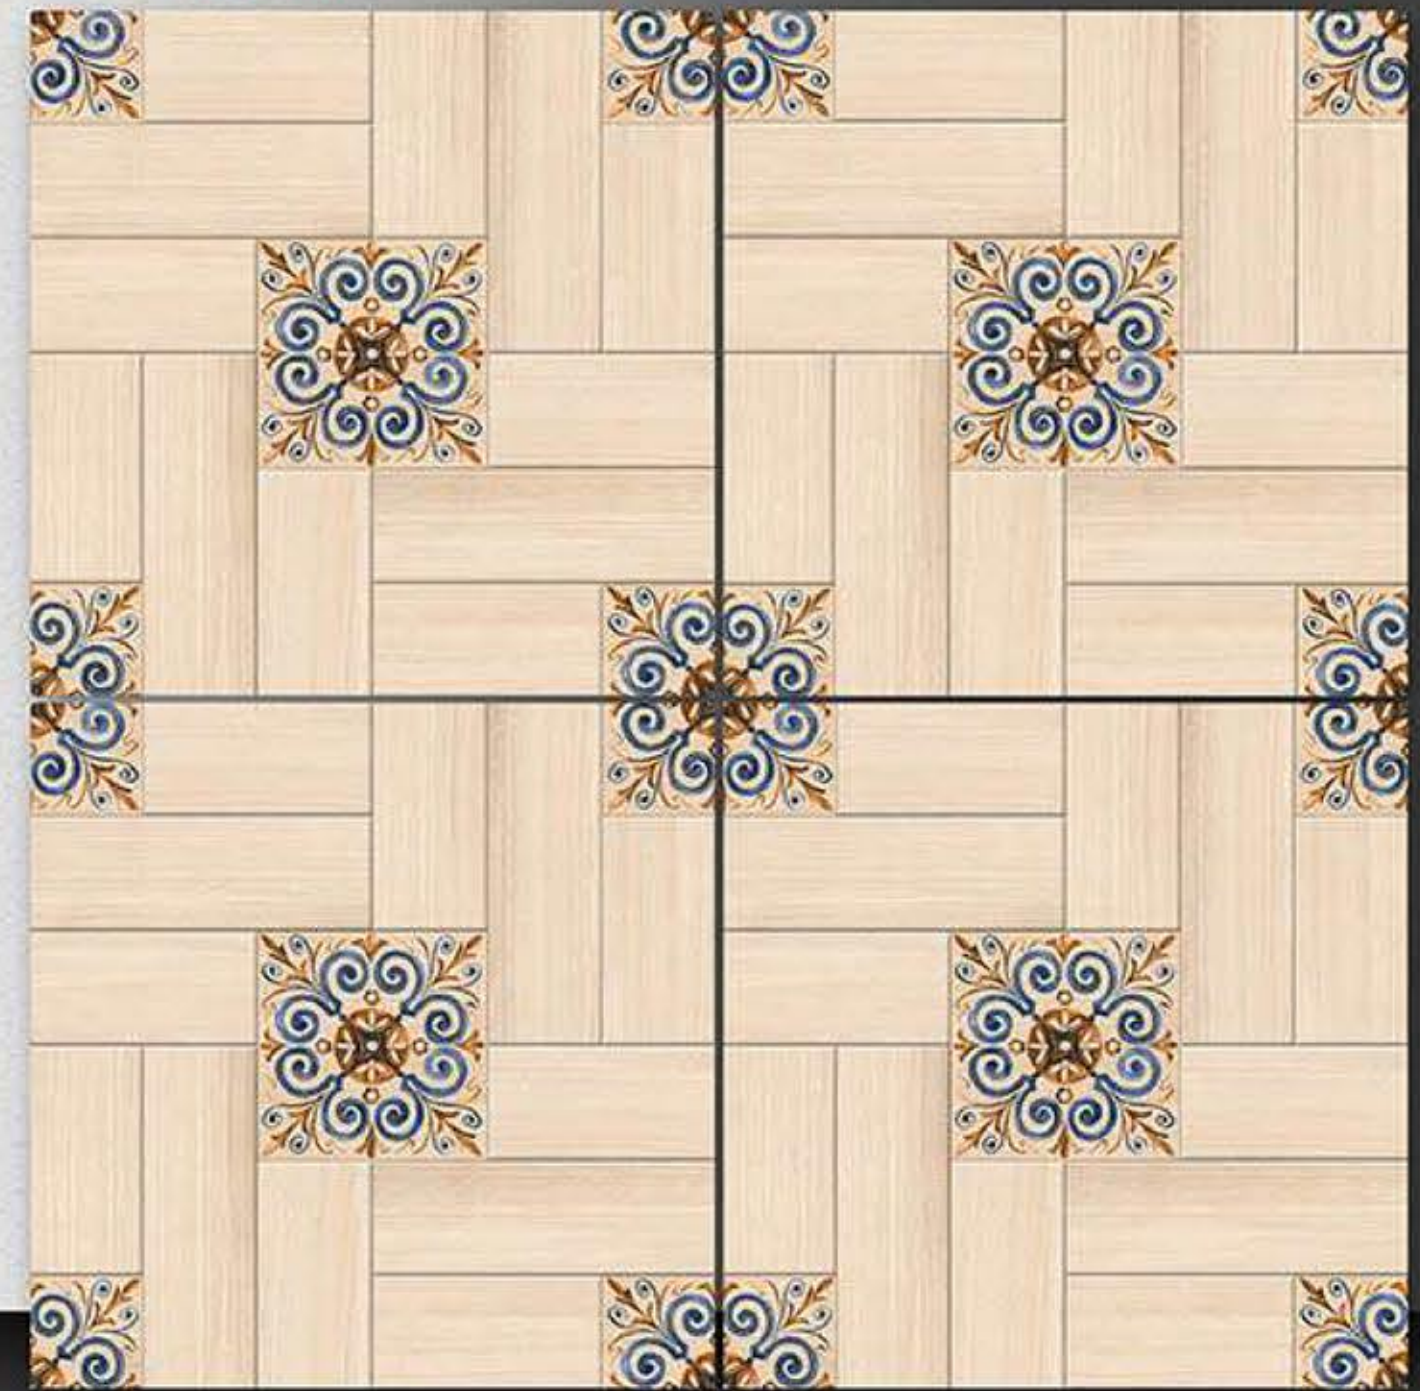

Series
Galicha