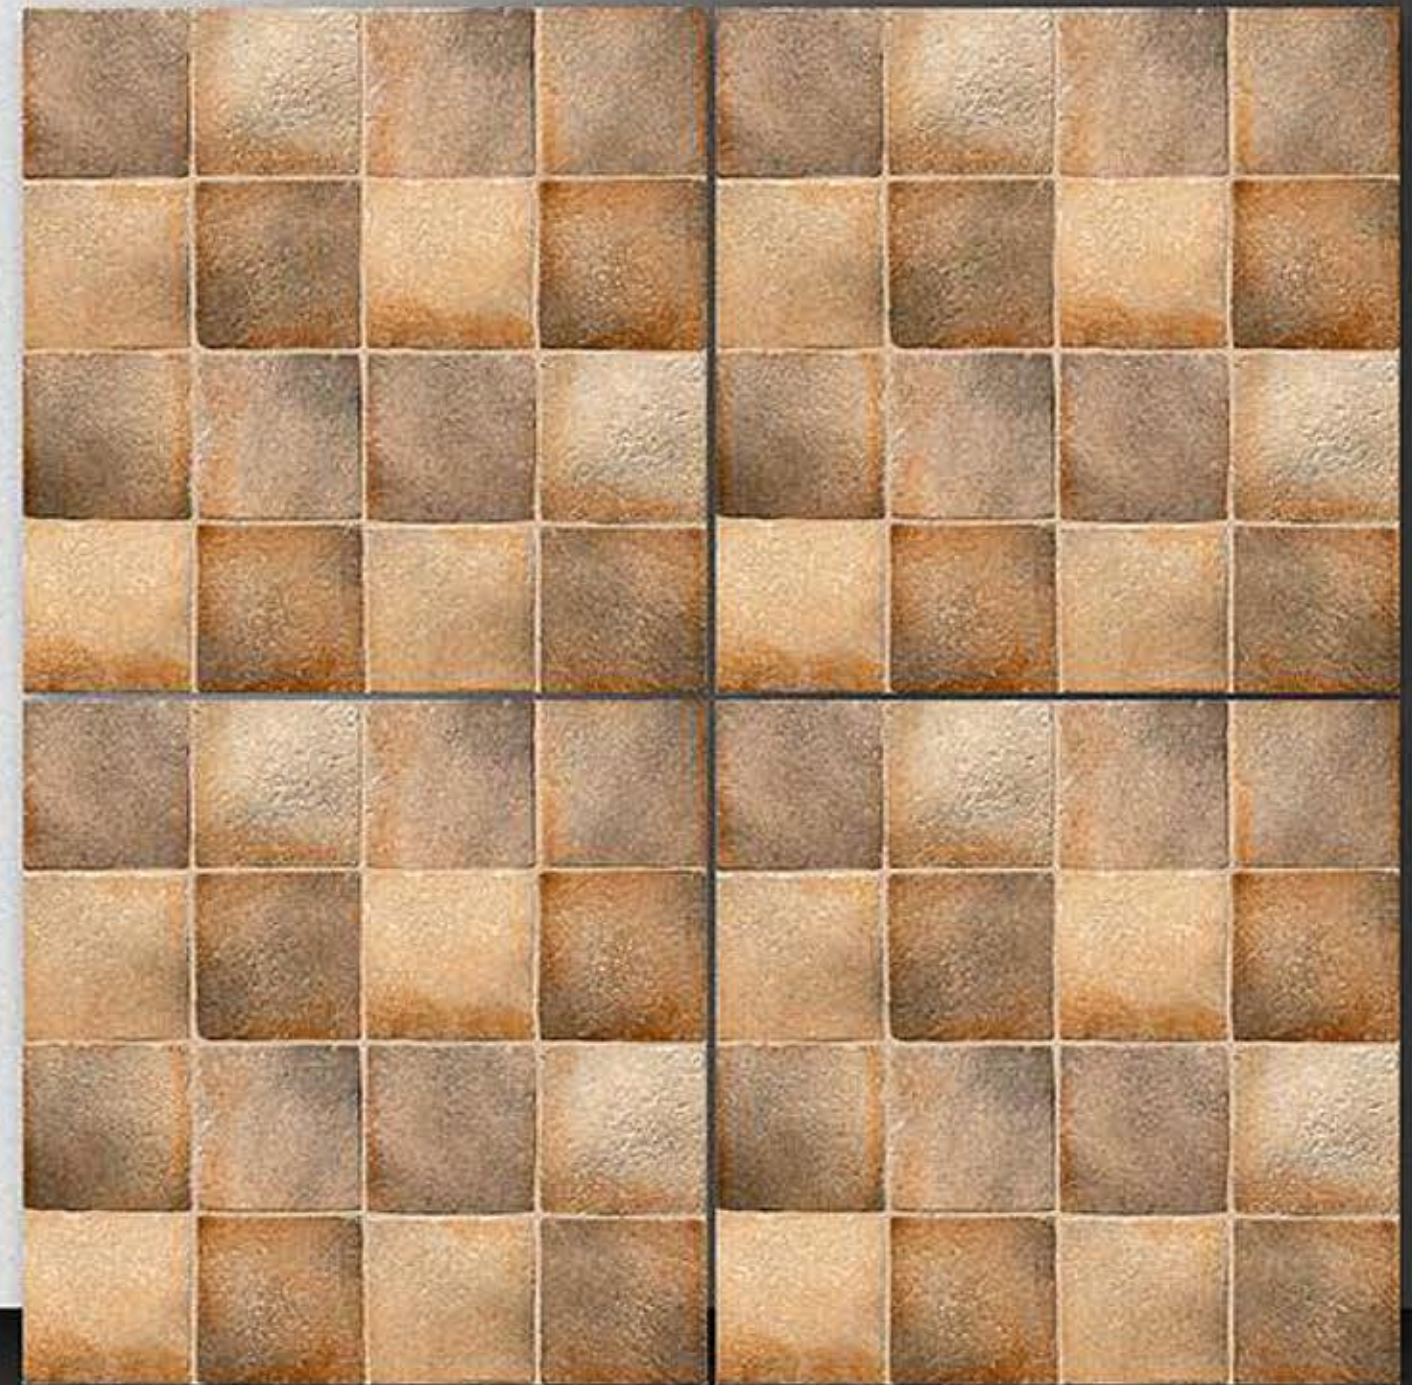

Series
Moroccan