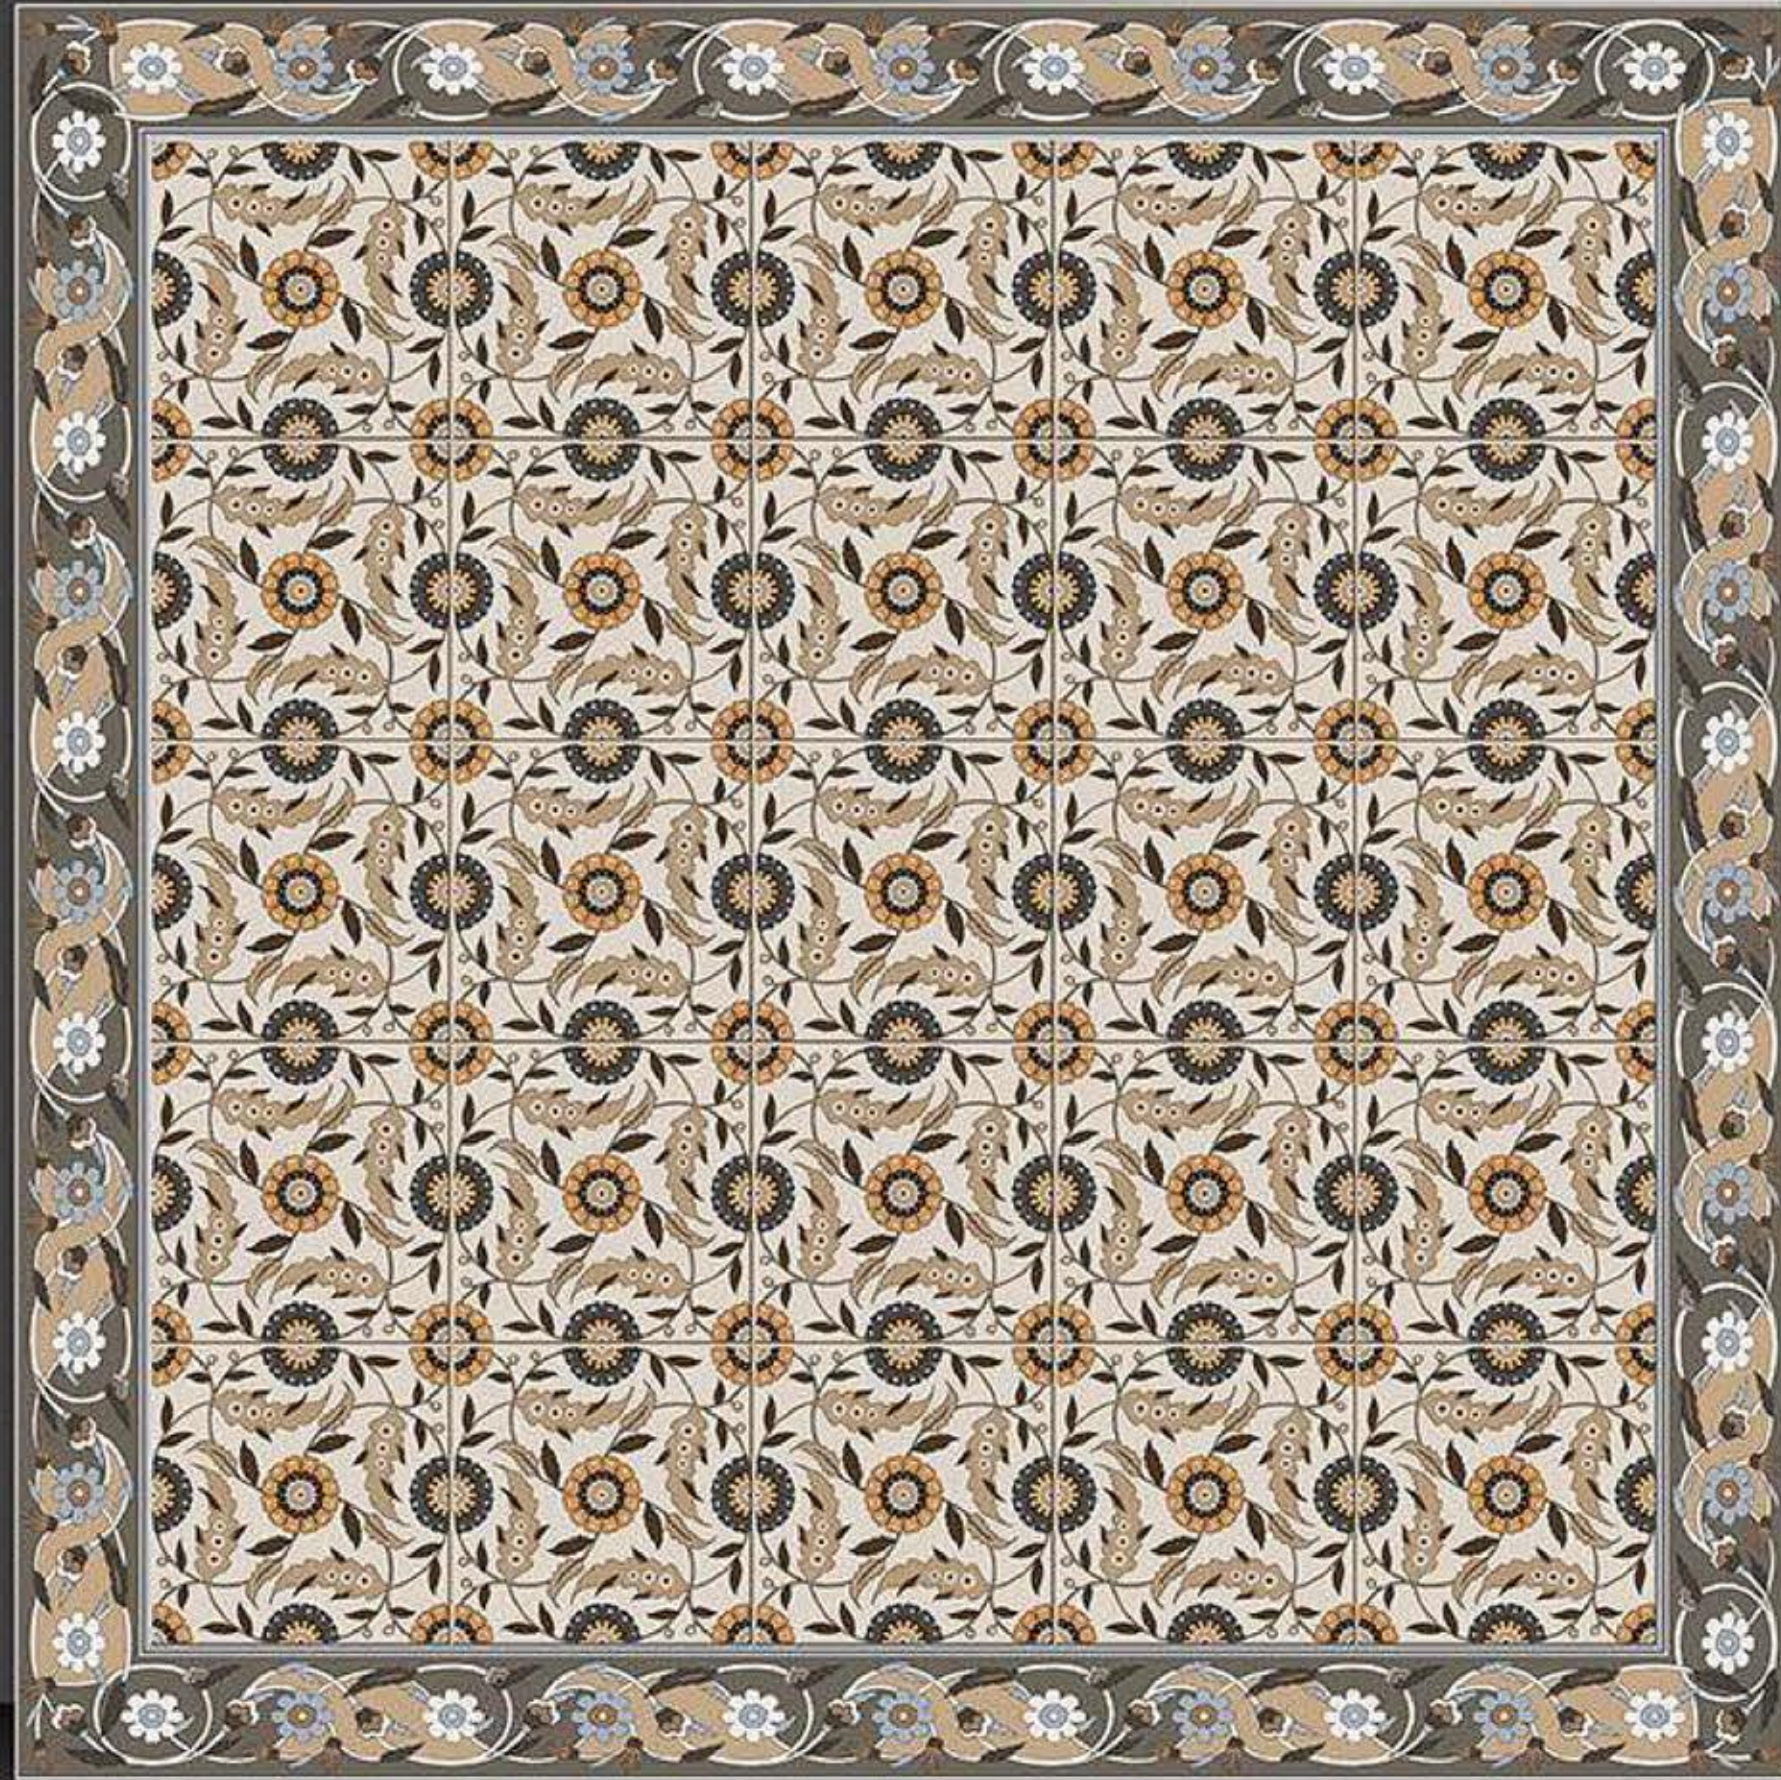

PORCELAIN TILES
600X600MM

9086

NEON^{TM}
TILE