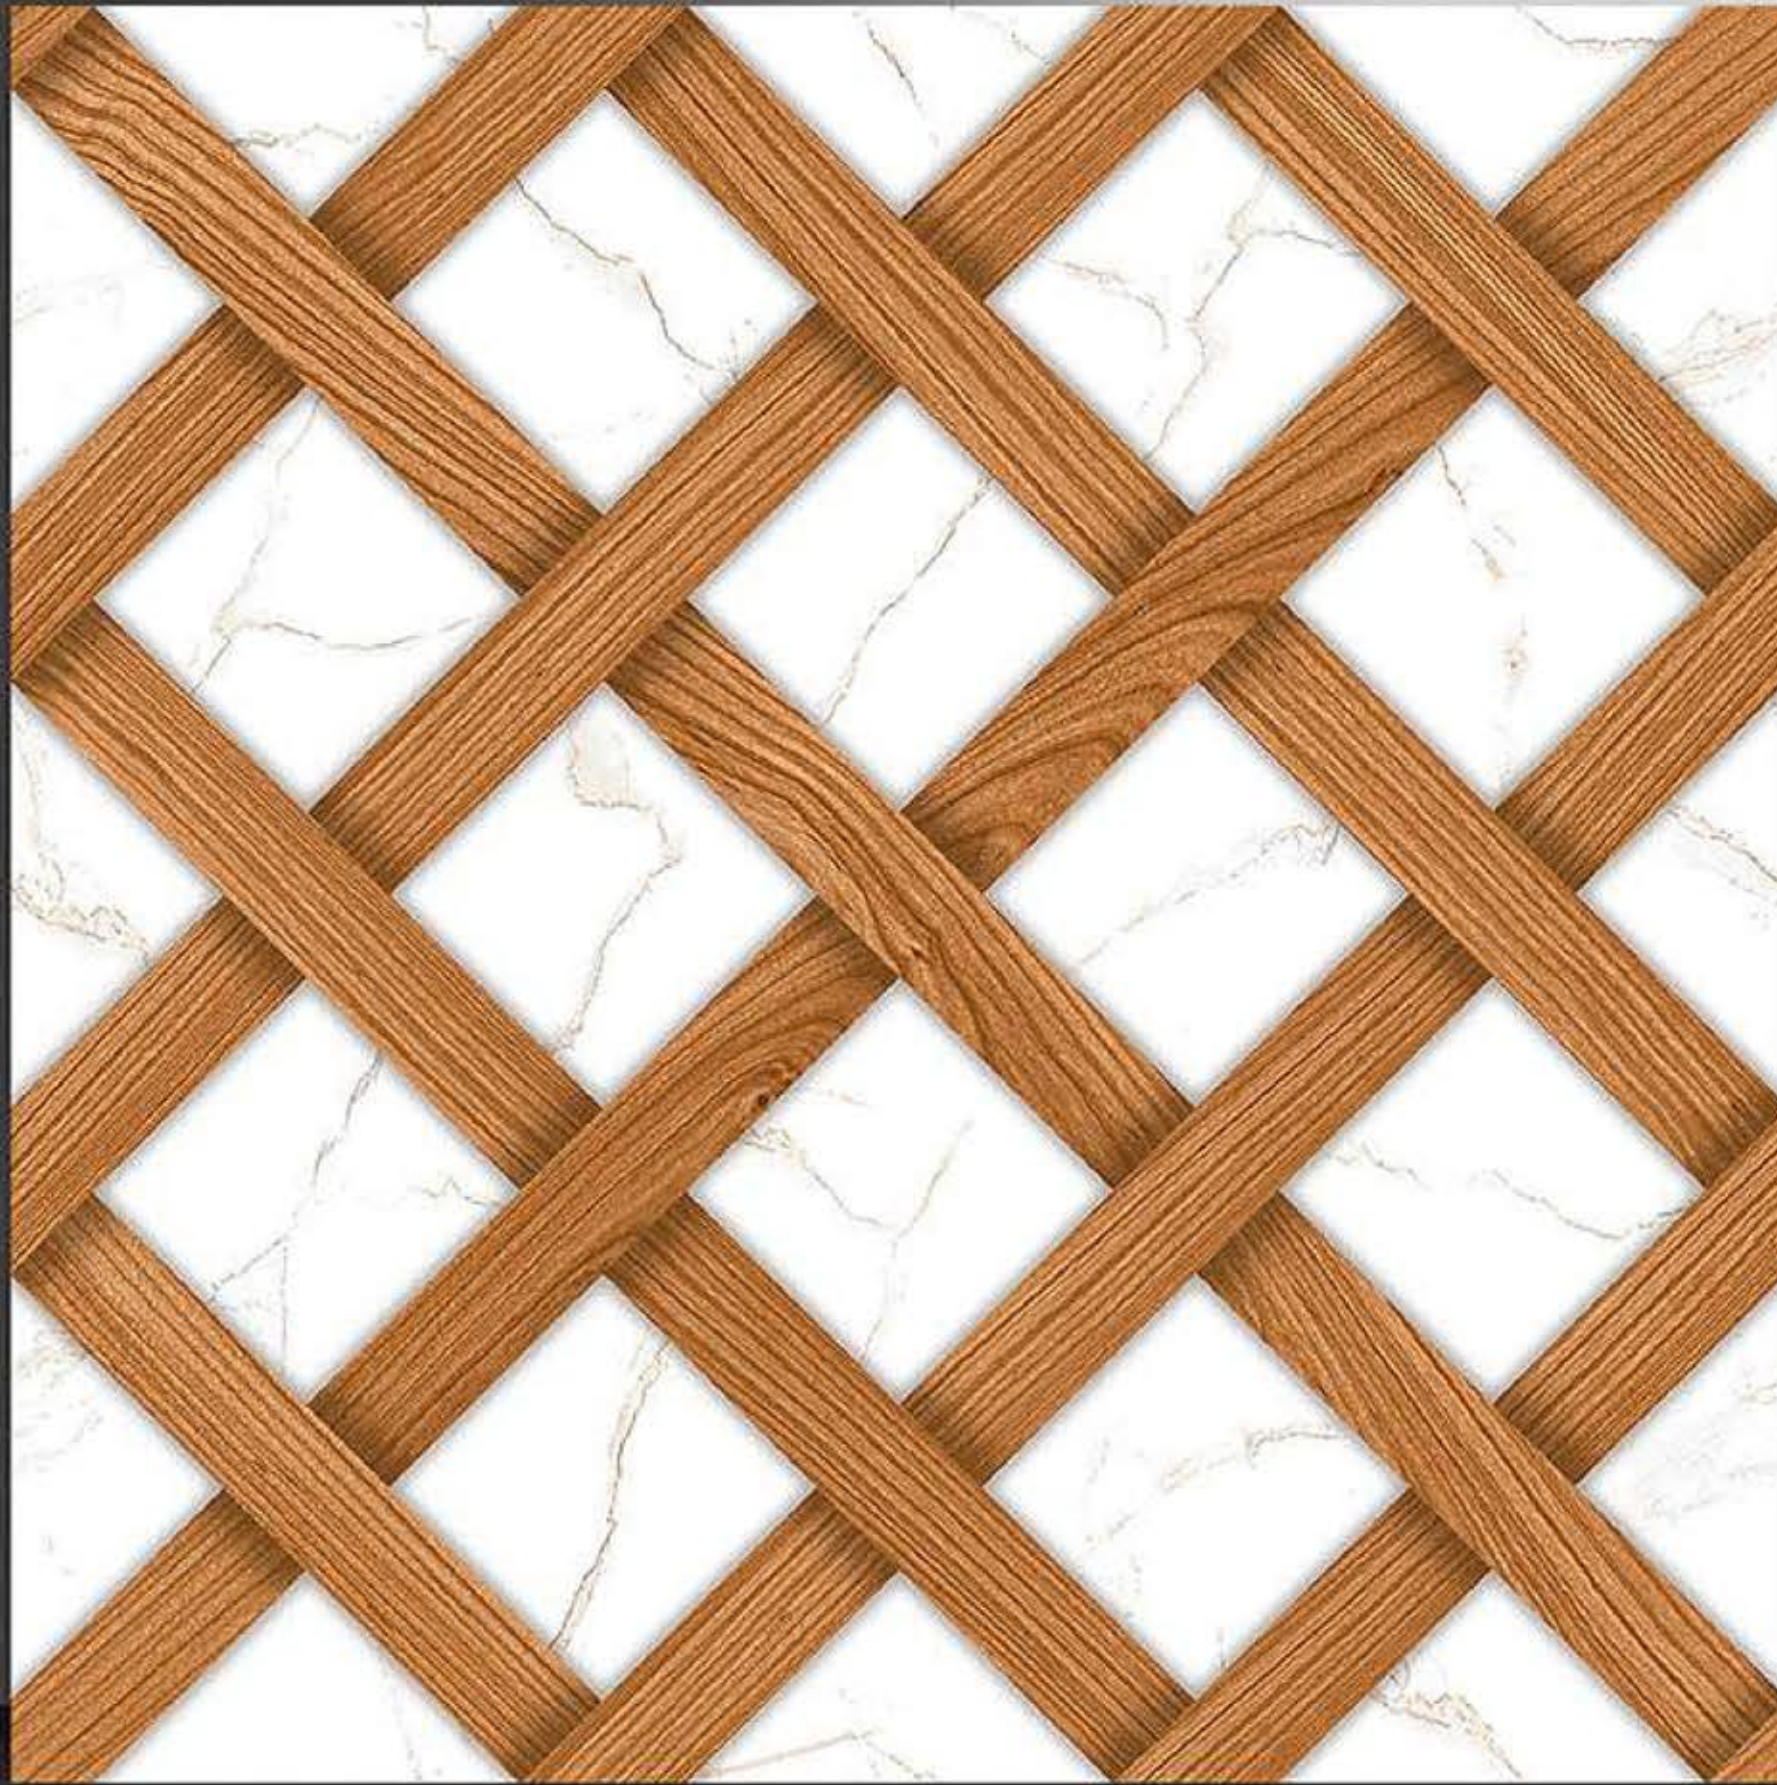

PORCELAIN TILES
600X600MM

2179

NEONTM
TILE

Series
Galicha

PORCELAIN TILES
600X600MM

2180

NEONTM
TILE

Series
Galicha