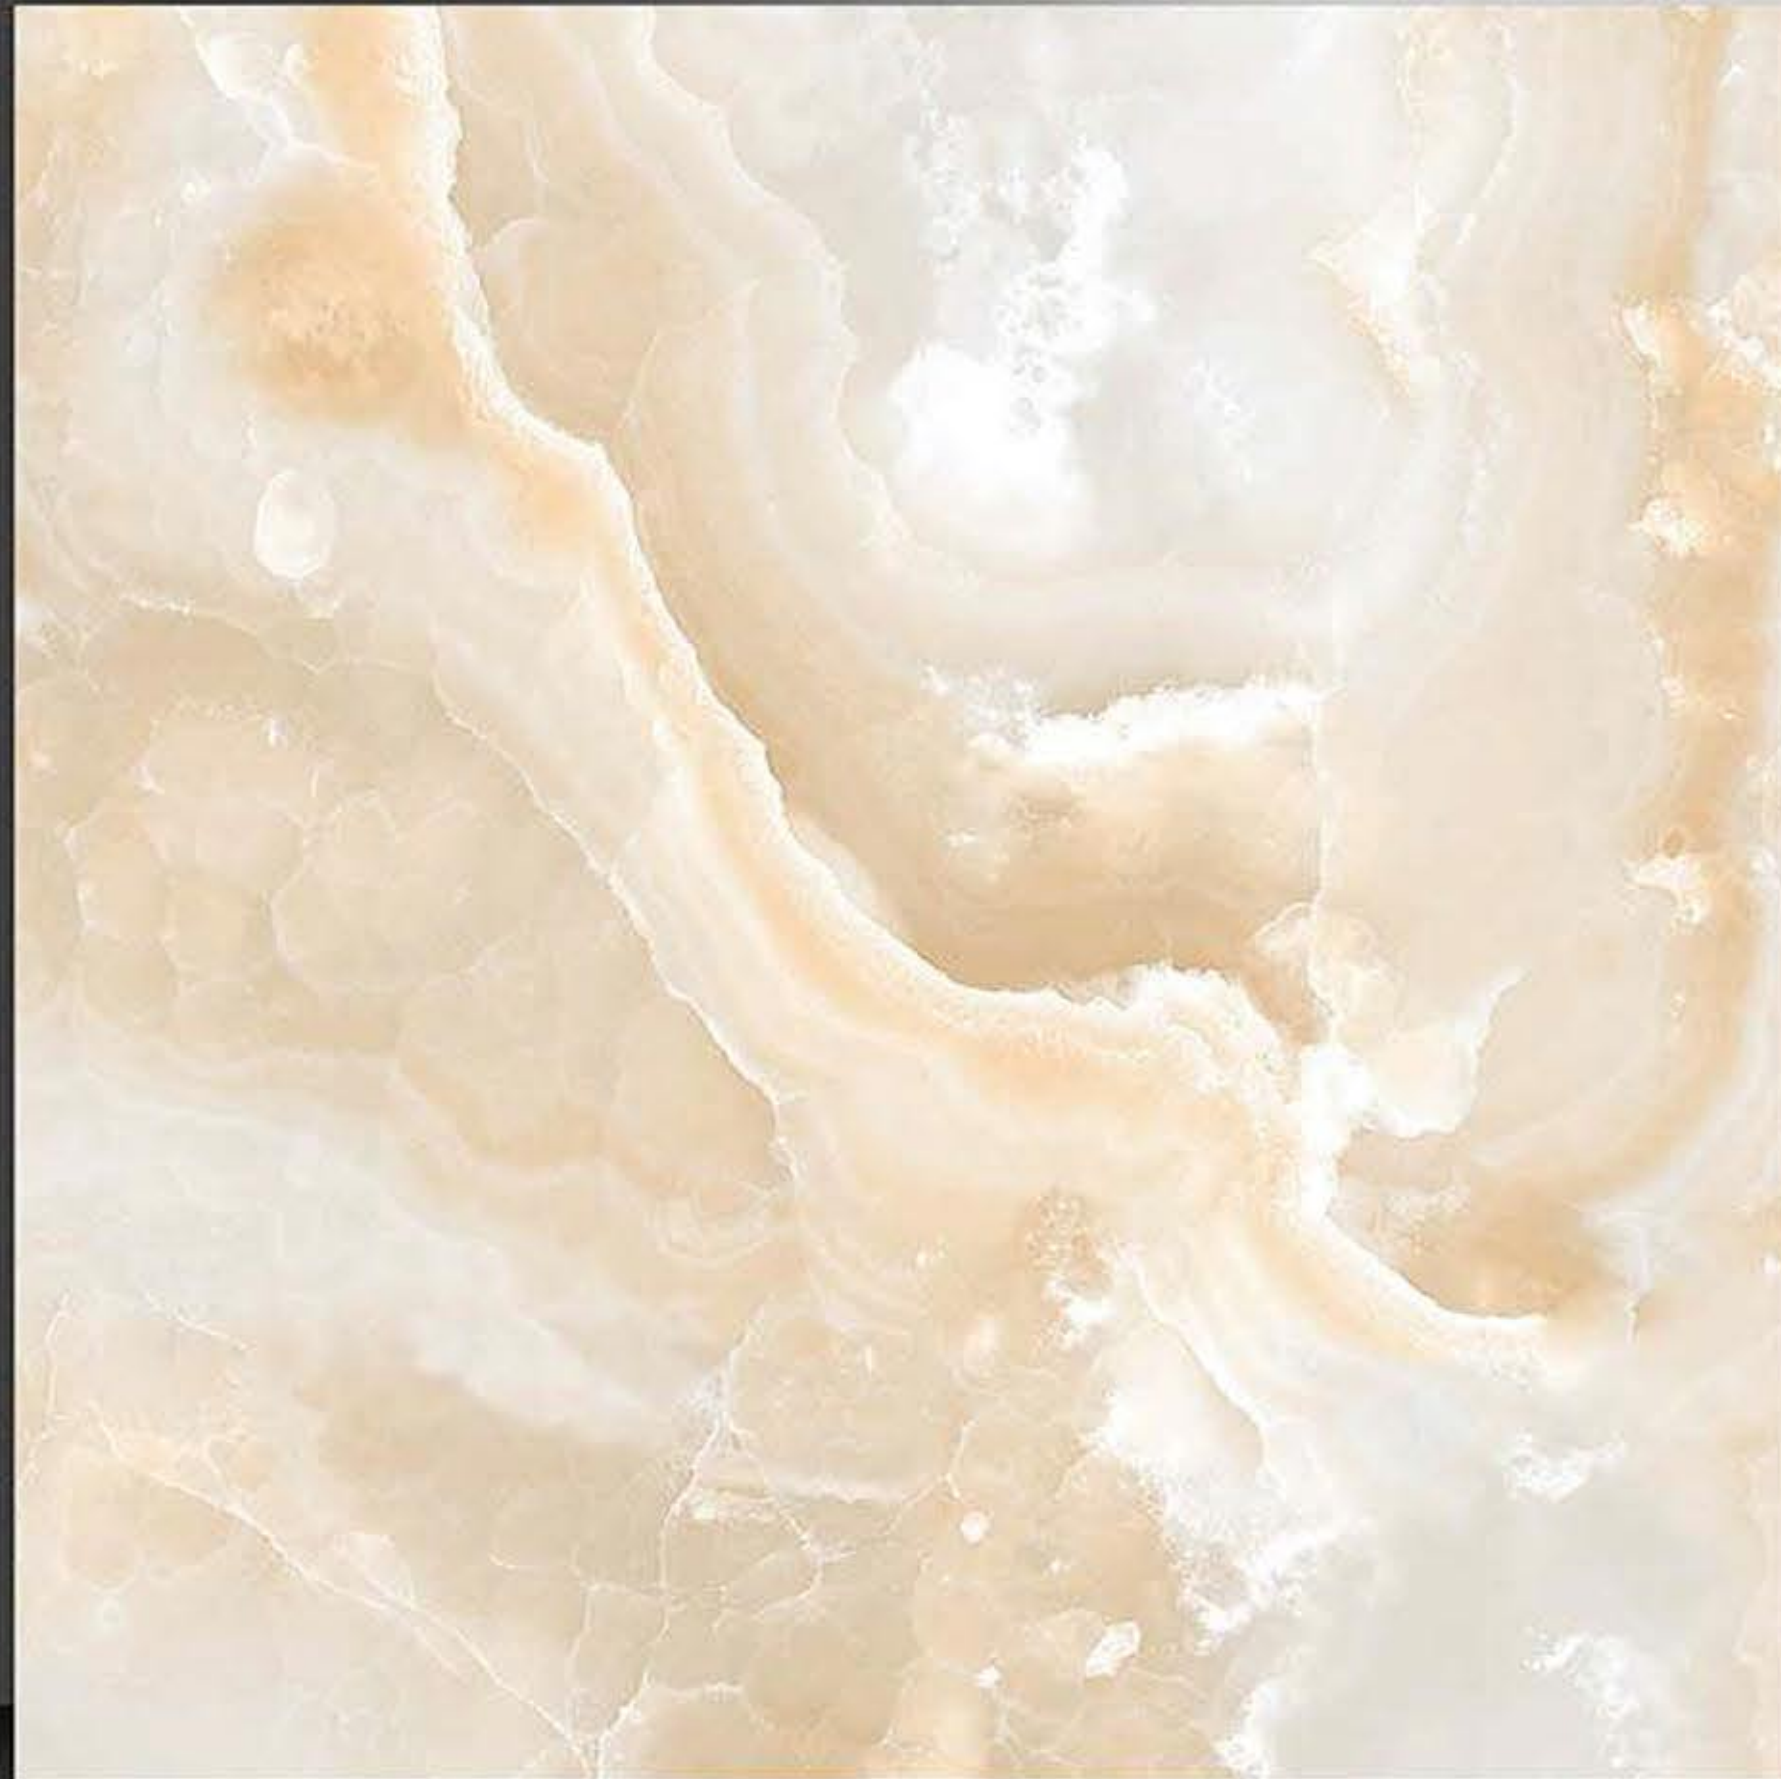

PORCELAIN TILES
600X600MM

3085

NEON^{TM}
TILE