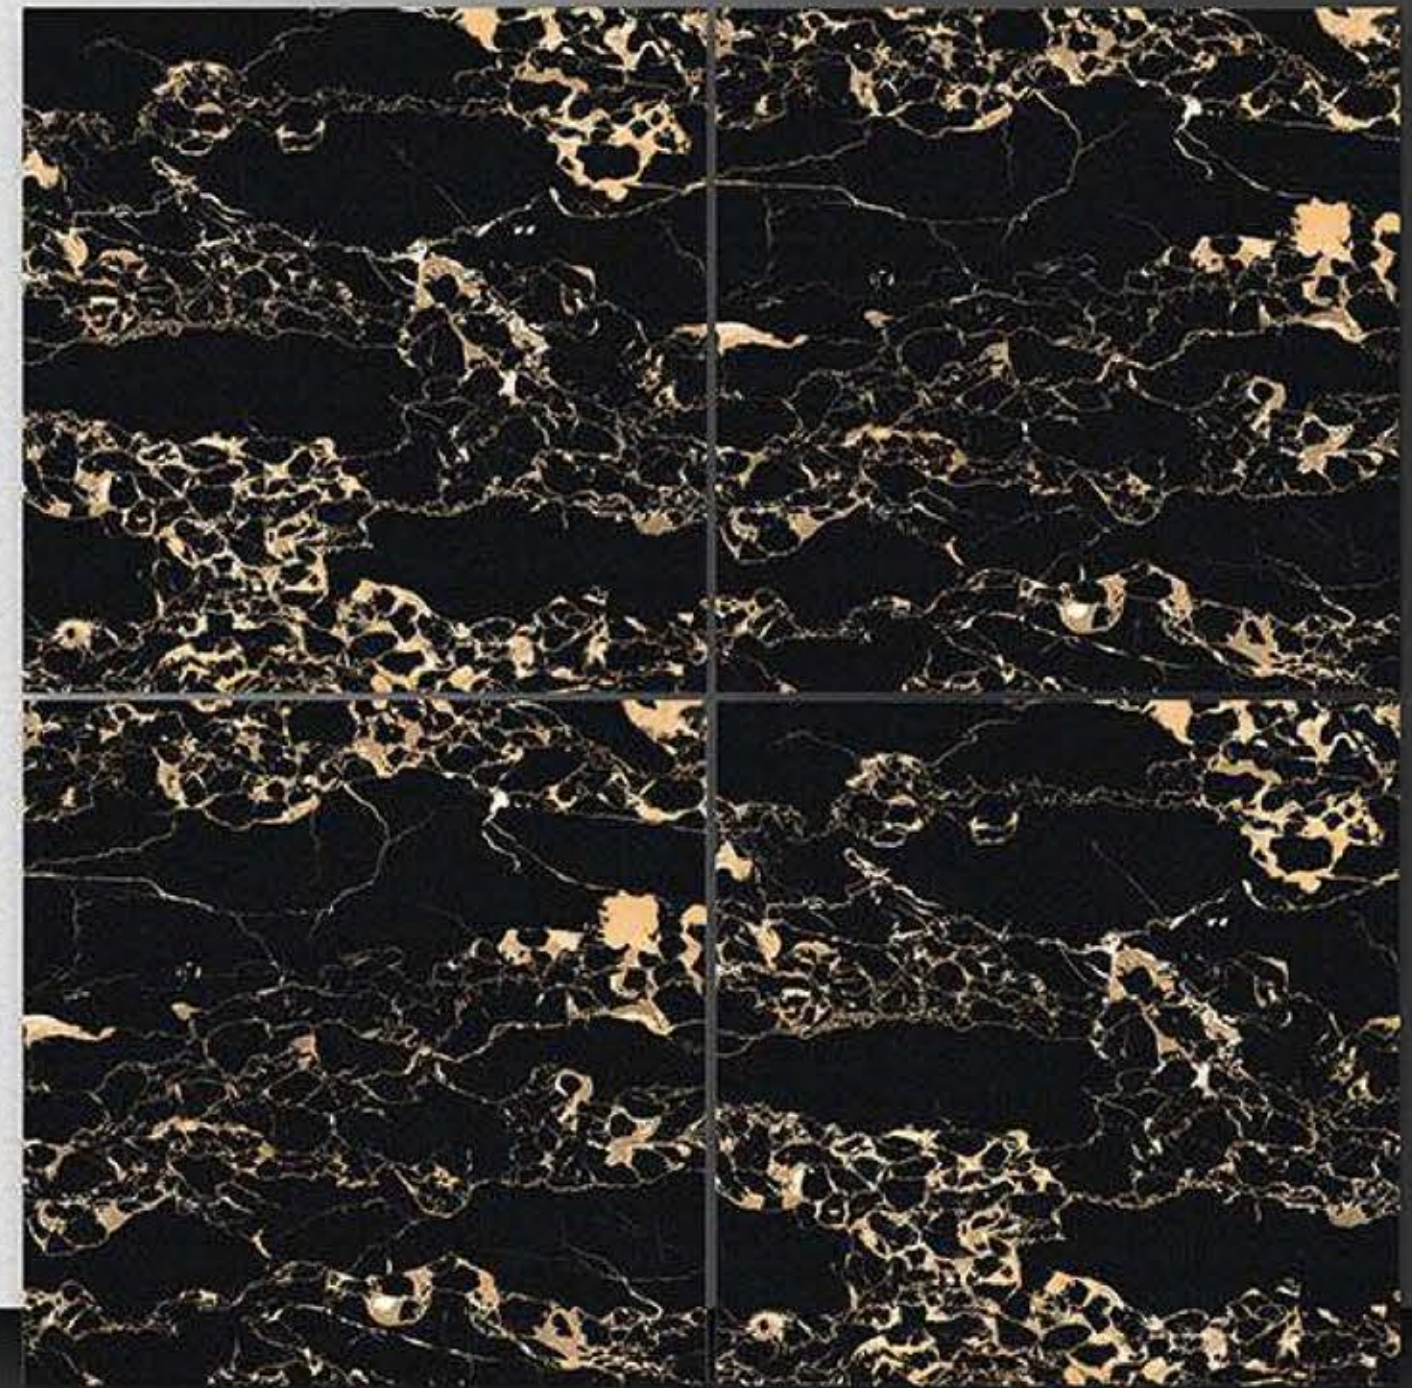

Series
Marble