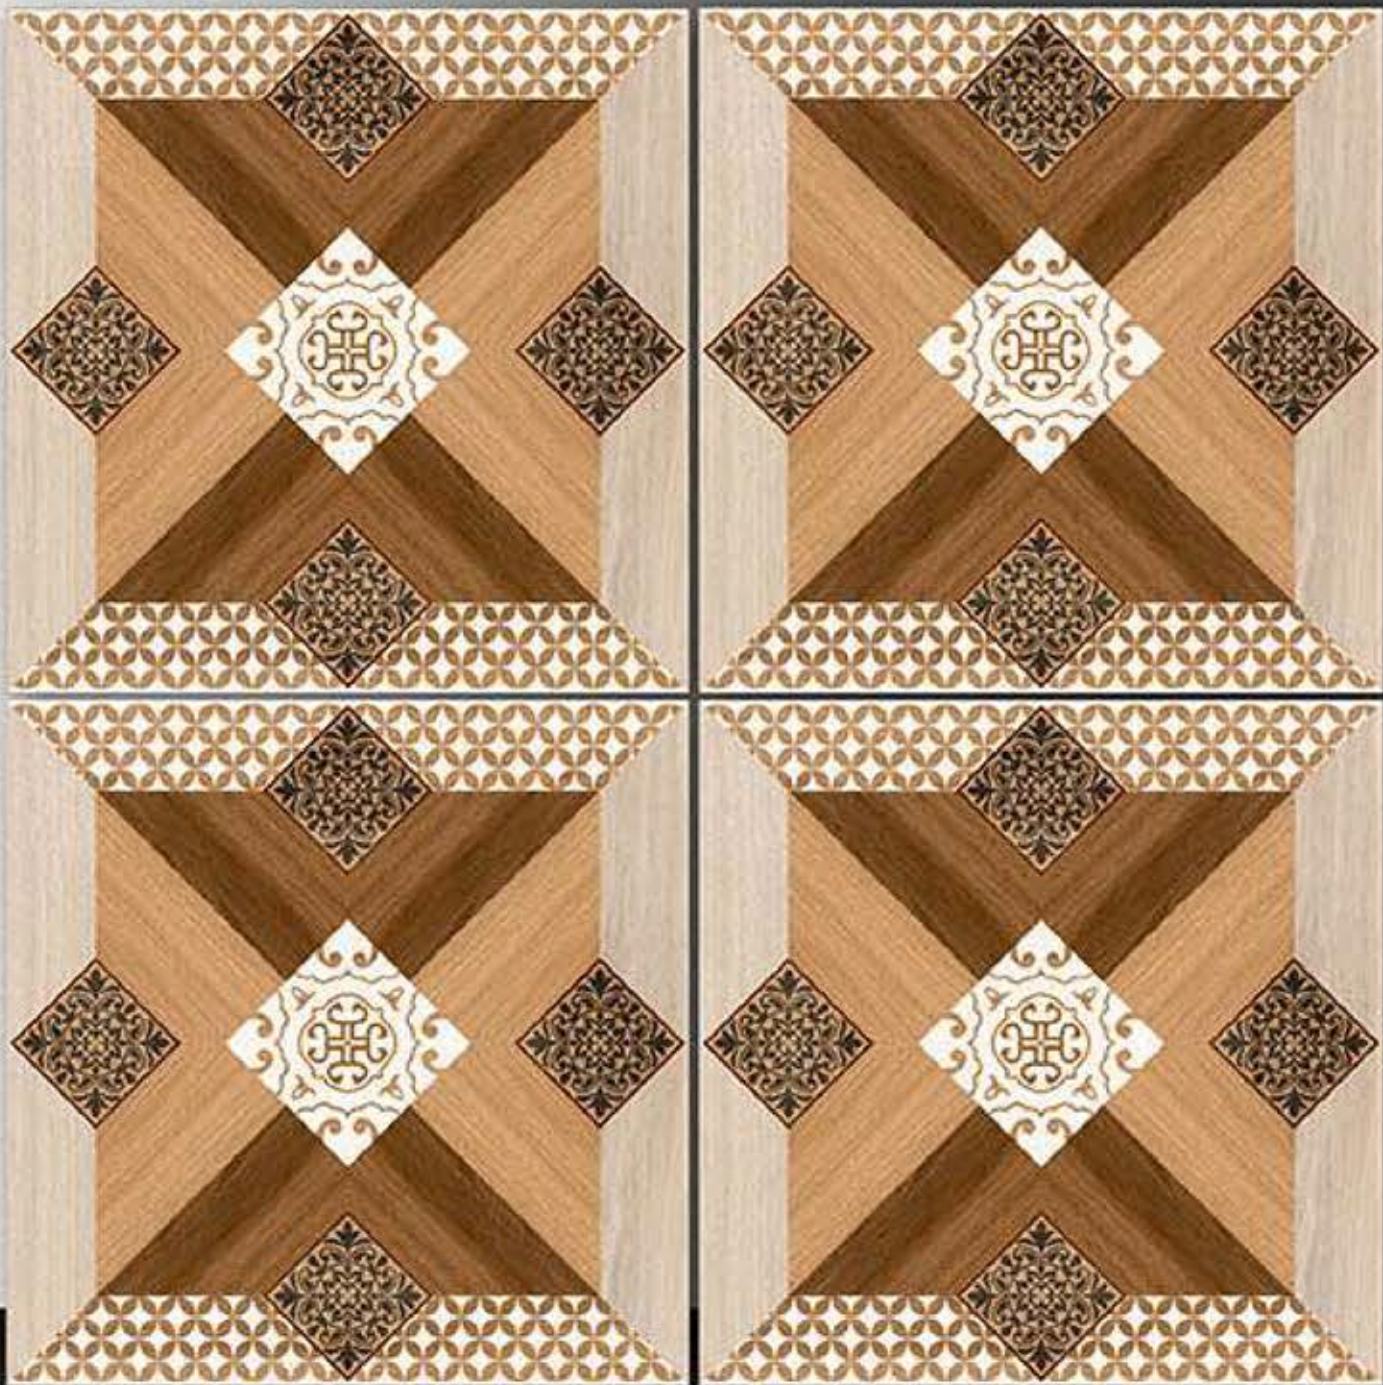

Series
Galicha

PORCELAIN TILES
600X600MM

110

NEONTM
TILE

Series
Galicha

PORCELAIN TILES
600X600MM

111

NEONTM
TILE