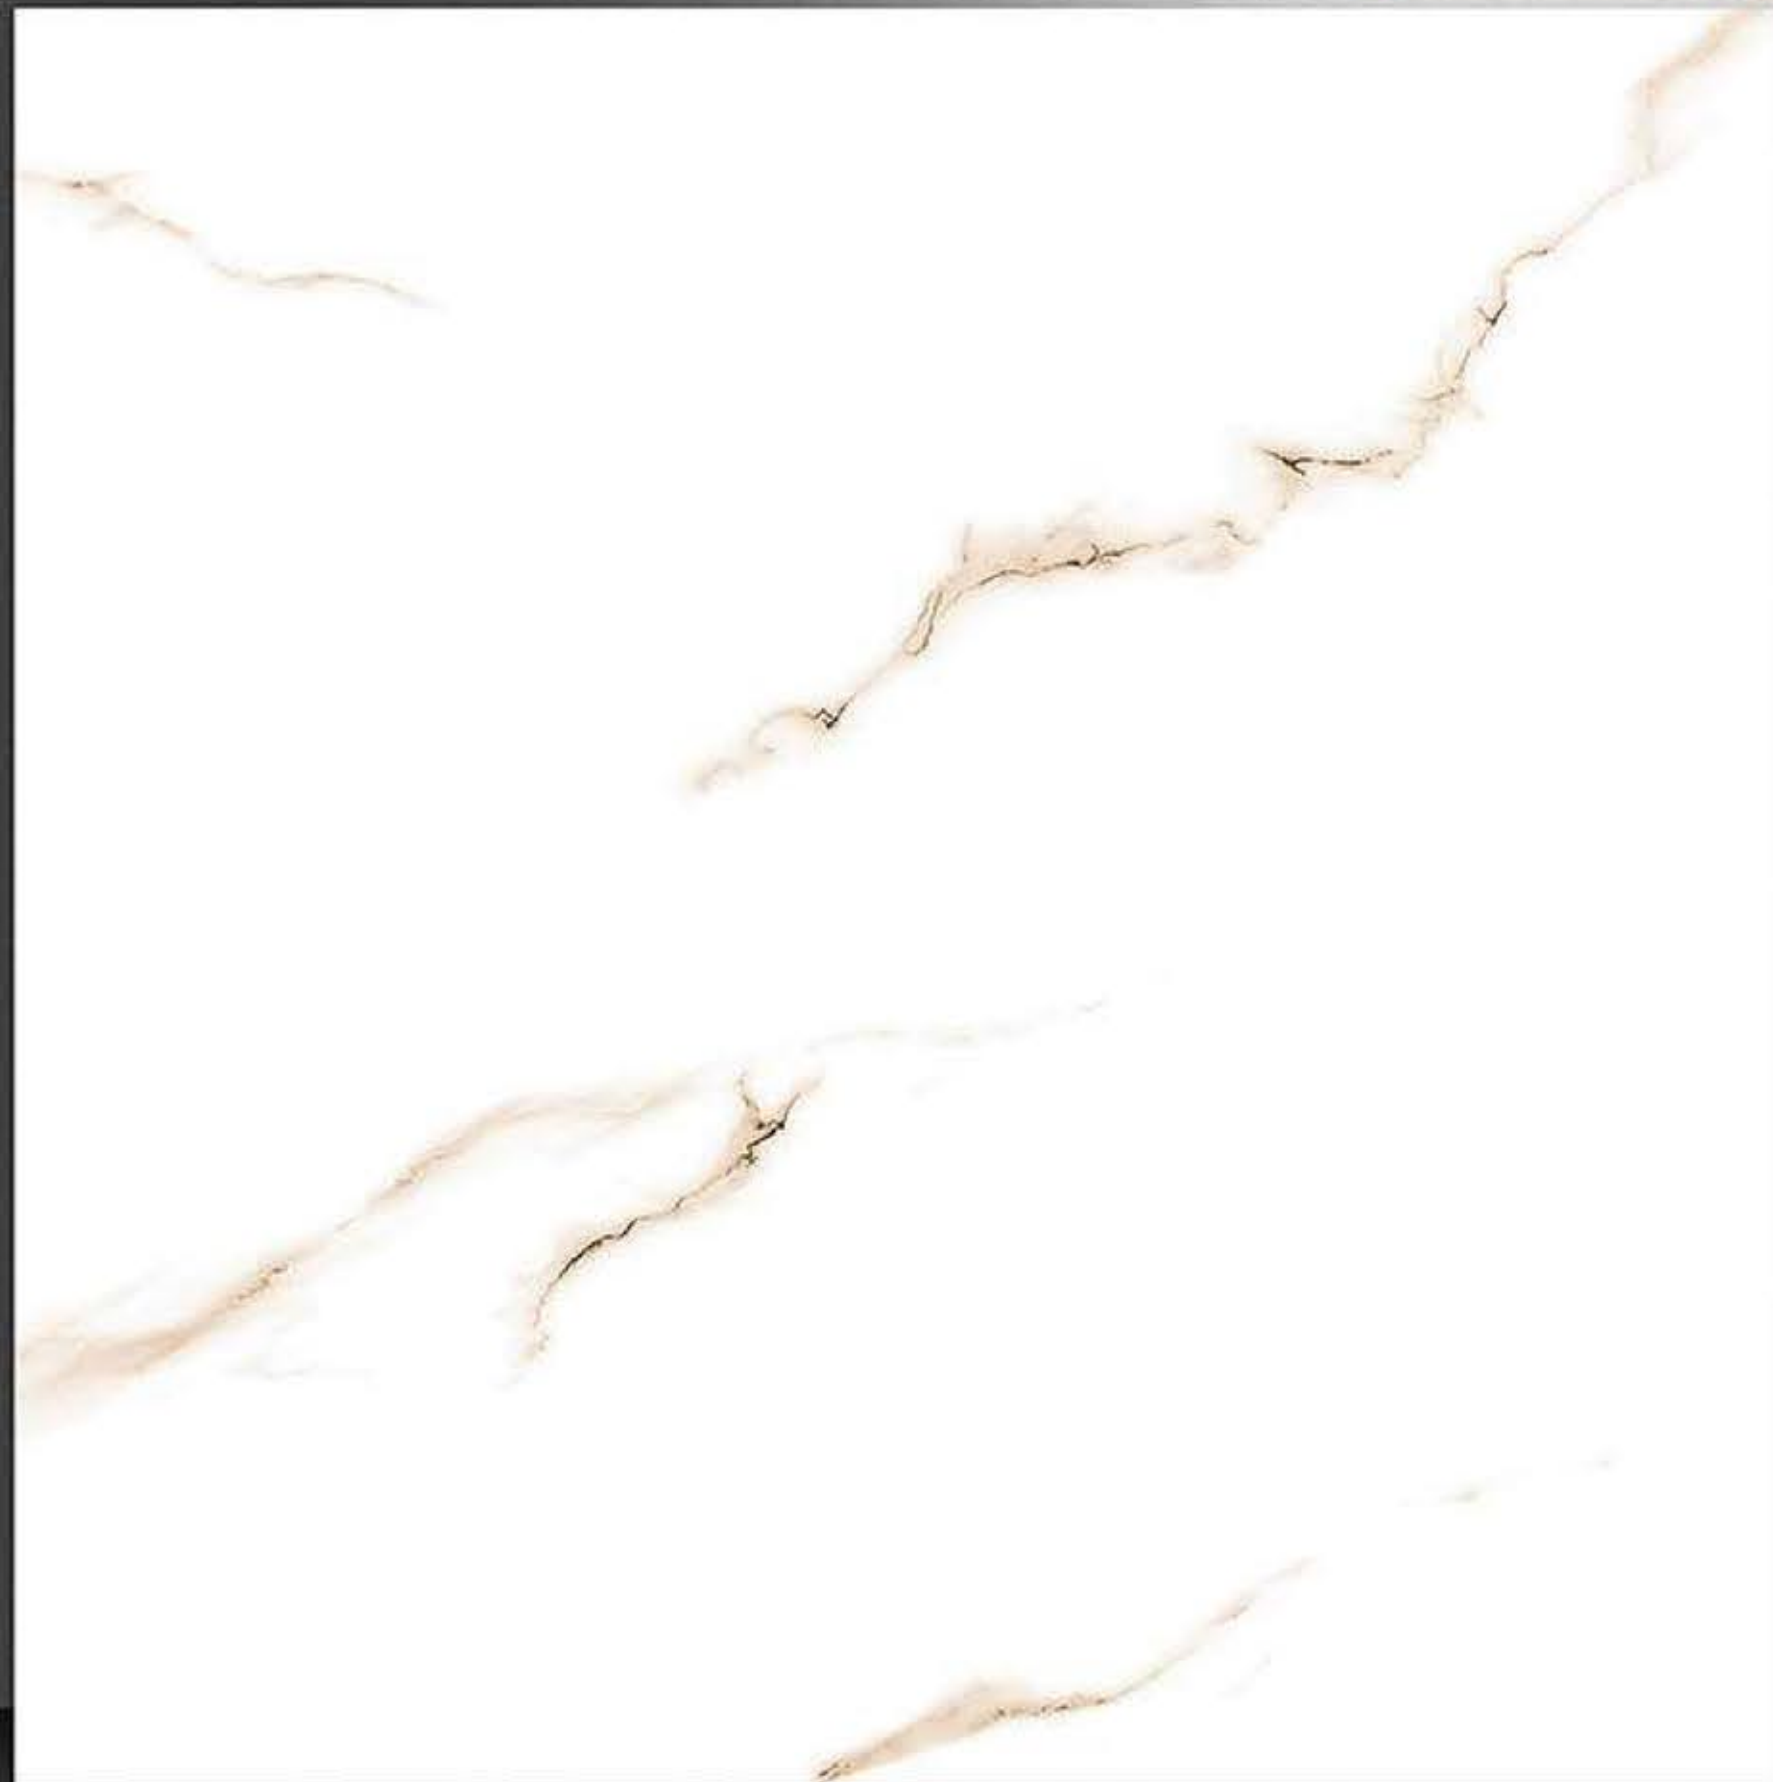

PORCELAIN TILES
600X600MM

3085

NEONTM
TILE

Series
Marble

PORCELAIN TILES
600X600MM

3086

NEONTM
TILE

Series
Marble