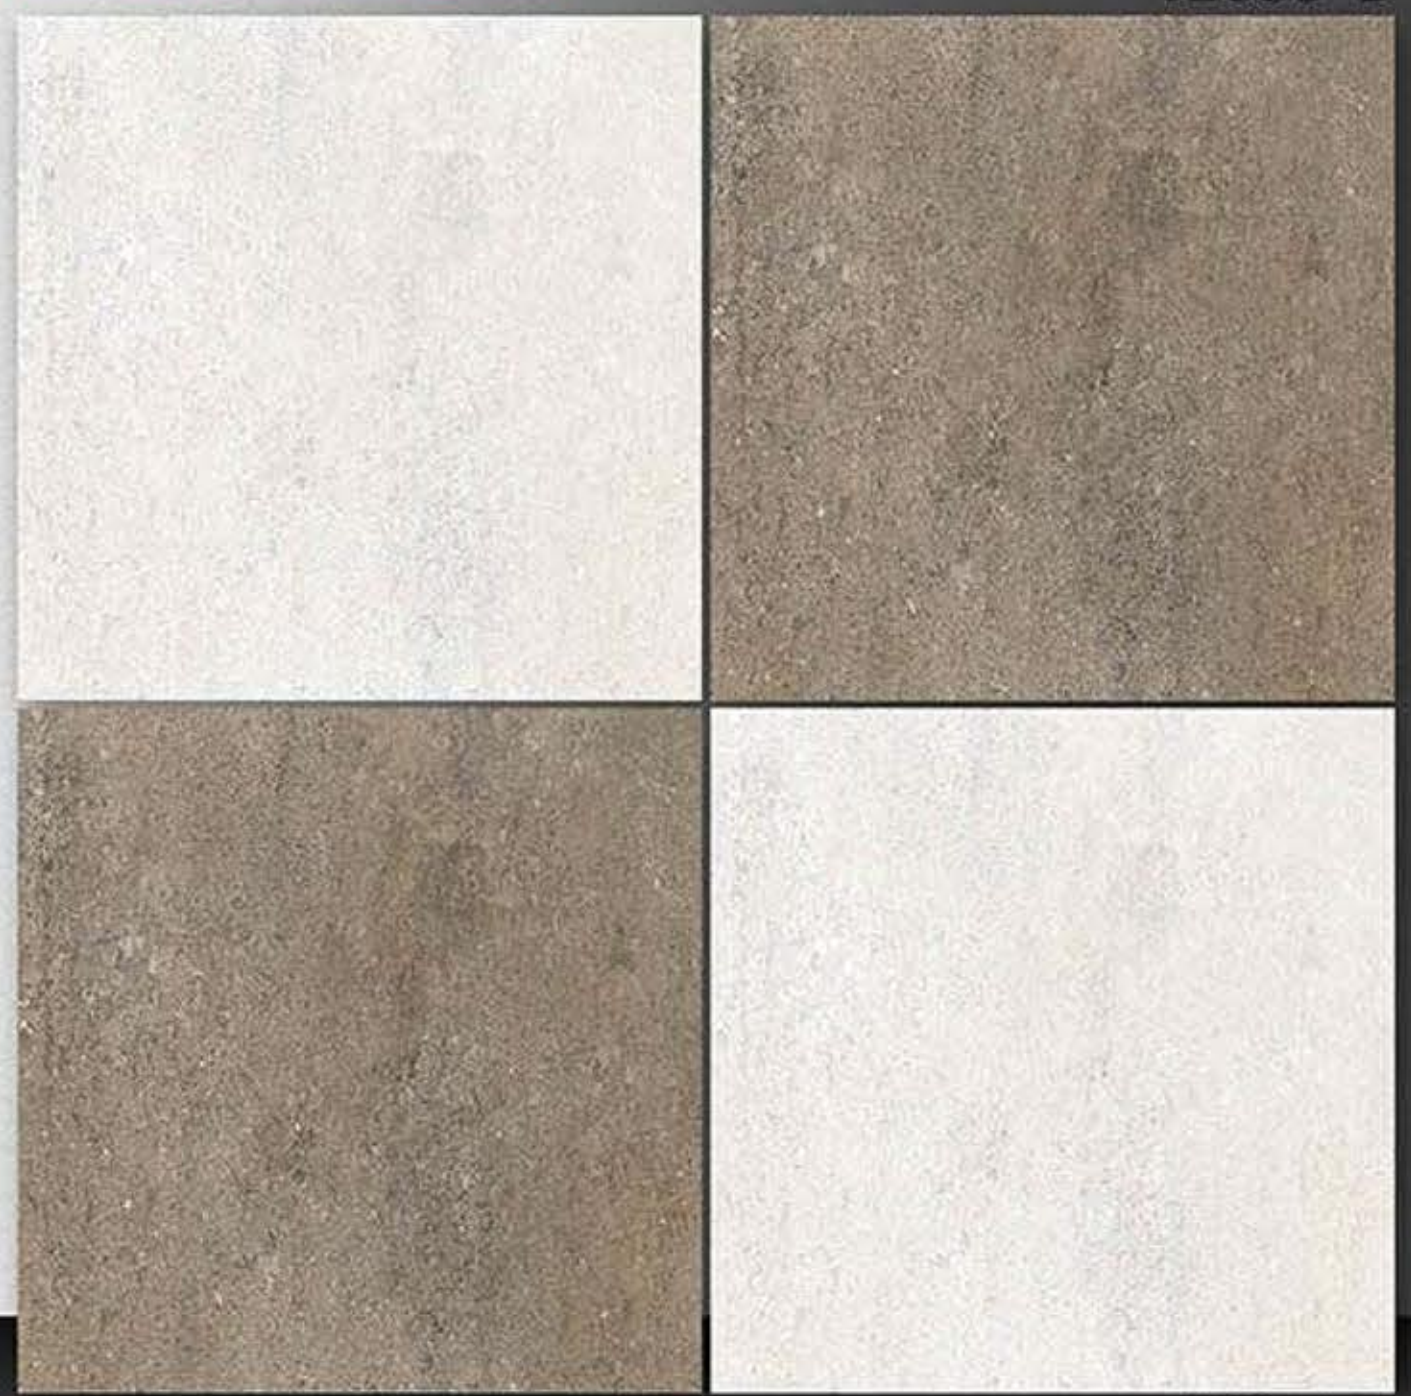

12031-D

12032-L

PORCELAIN TILES
600X600MM

NEONTM
TILE

12033-D

Series
Light/Dark

12033-D

12034-L