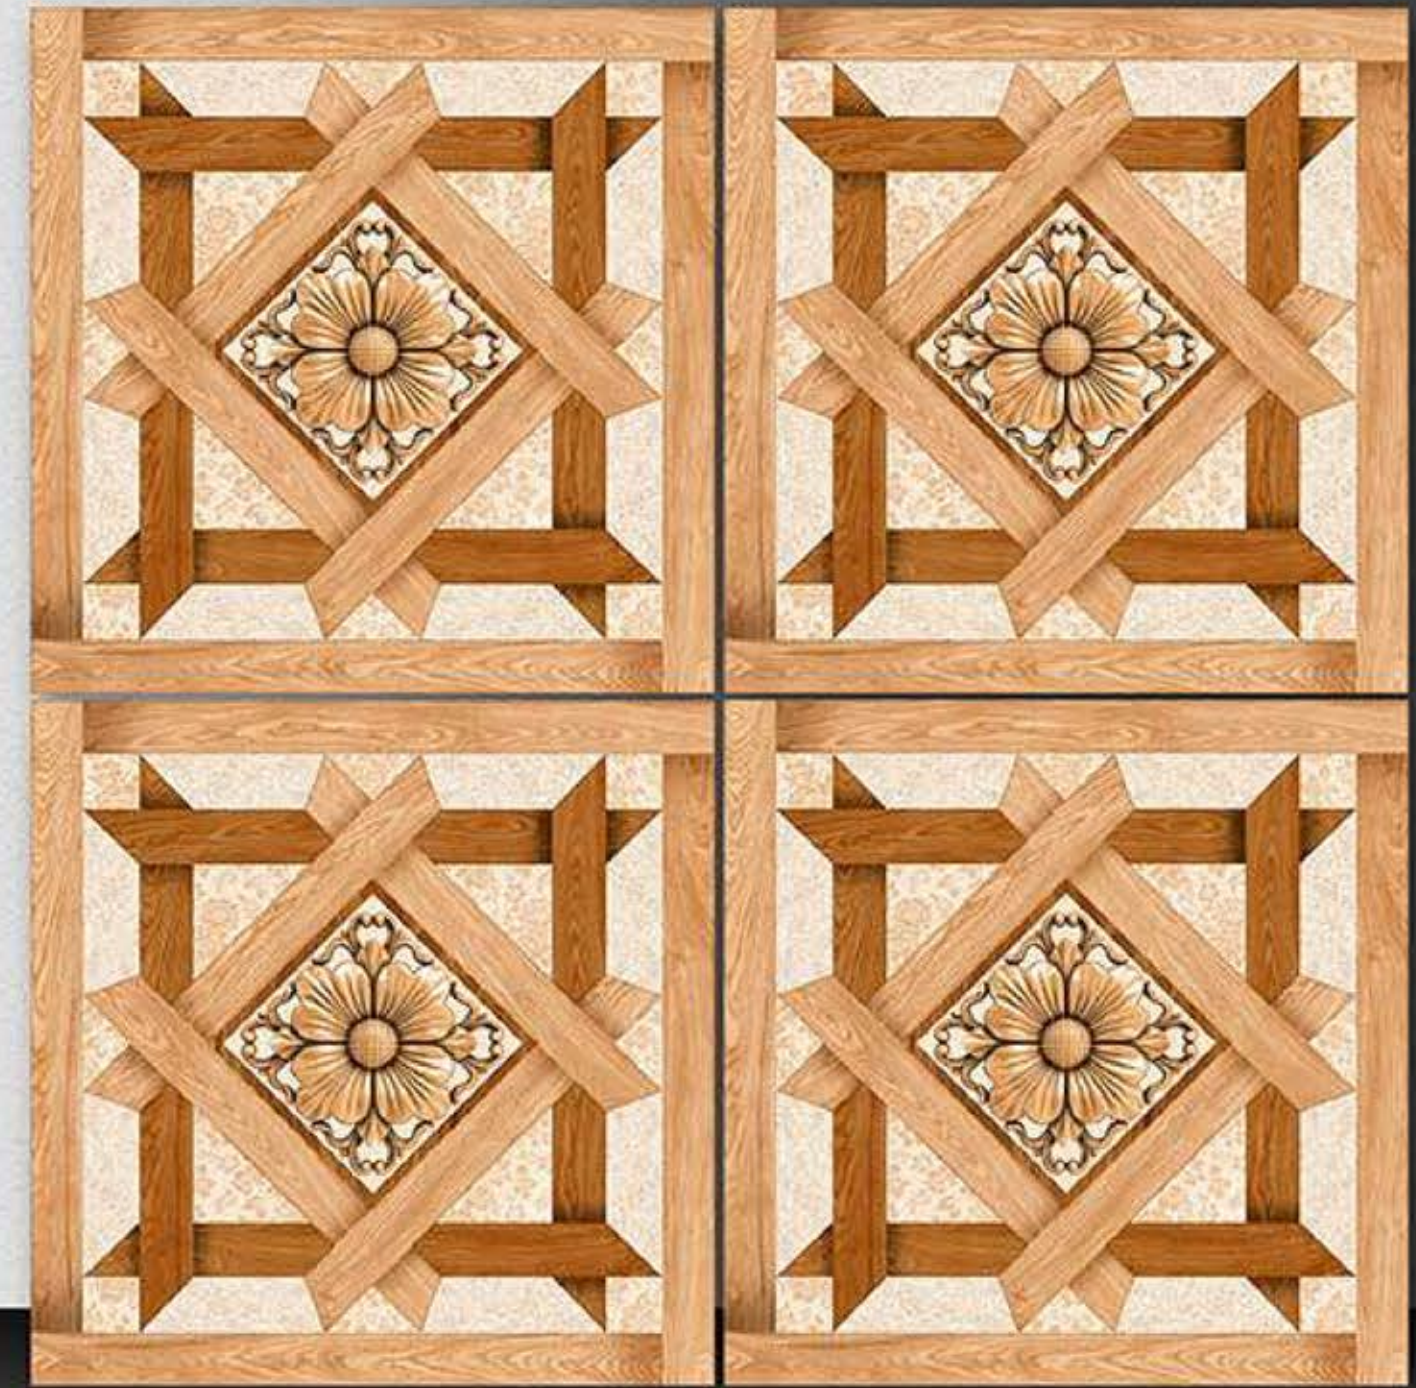

PORCELAIN TILES
600X600MM

2177

NEONTM
TILE

Series
Galicha

PORCELAIN TILES
600X600MM

2178

NEONTM
TILE

Series
Galicha