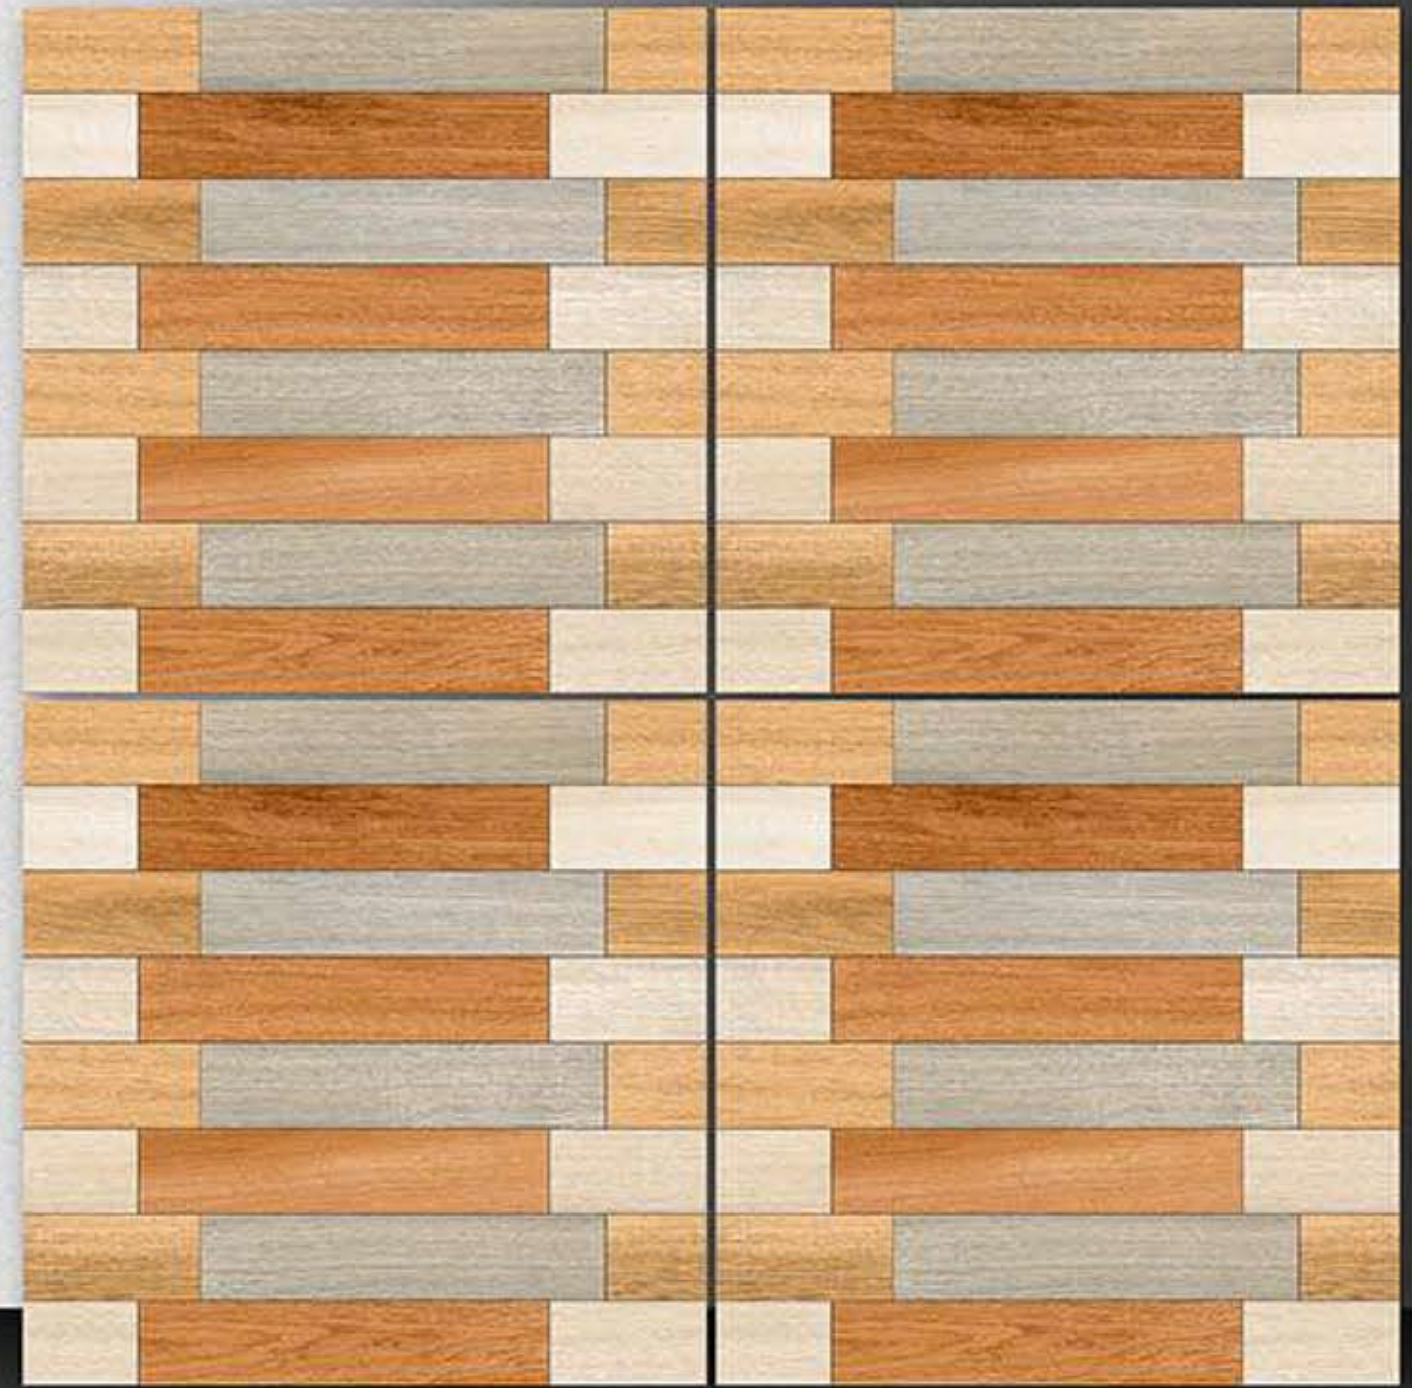

NEON^{TM}
TILE

Series
wooden