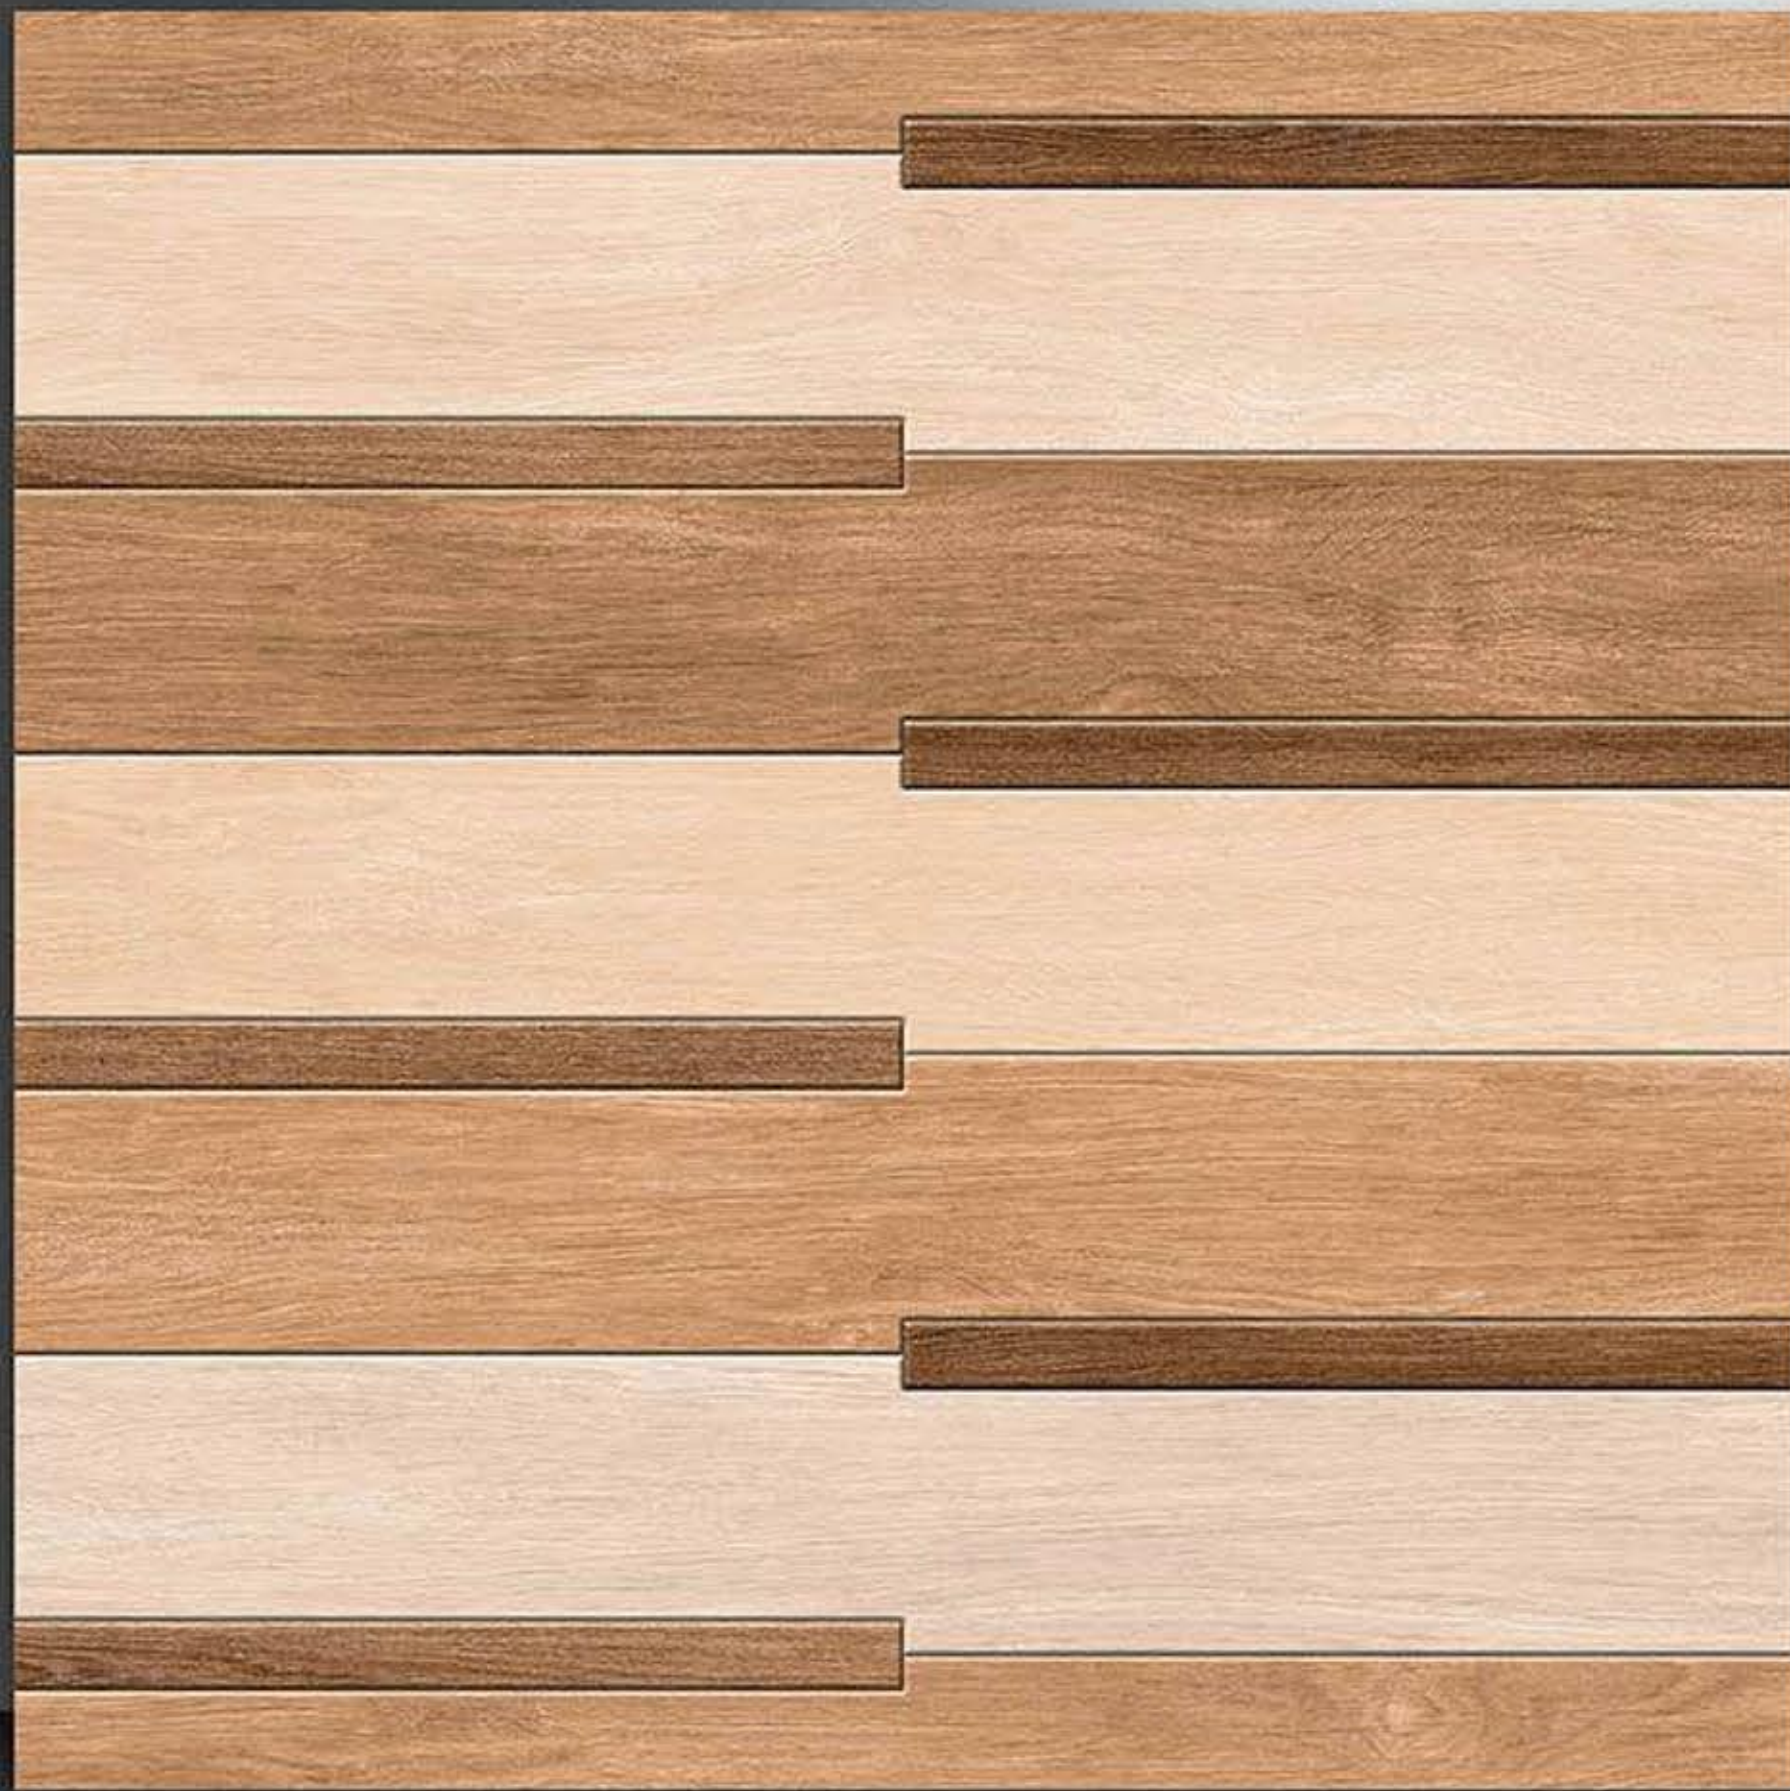

PORCELAIN TILES
600X600MM

4100