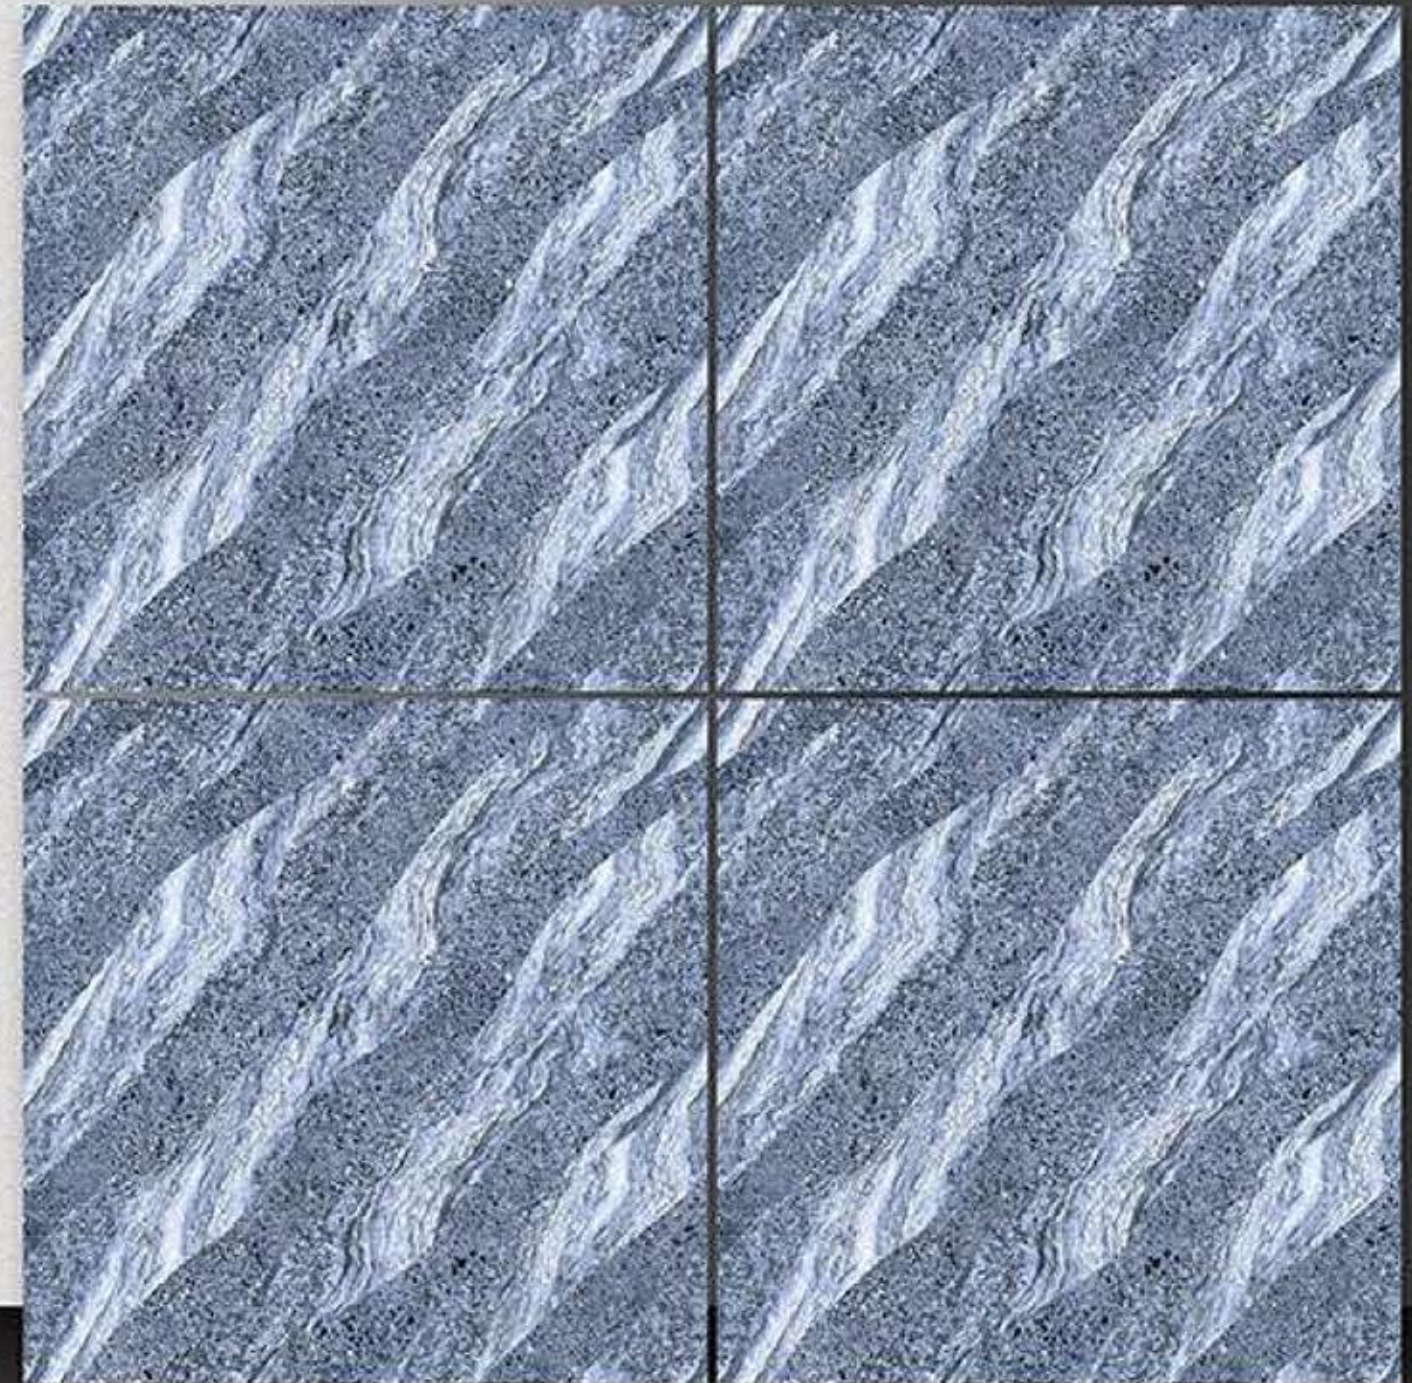

PORCELAIN TILES
600X600MM

6062

NEONTM
TILE

Series
3D

PORCELAIN TILES
600X600MM

7044

NEONTM
TILE

Series
Double Charge