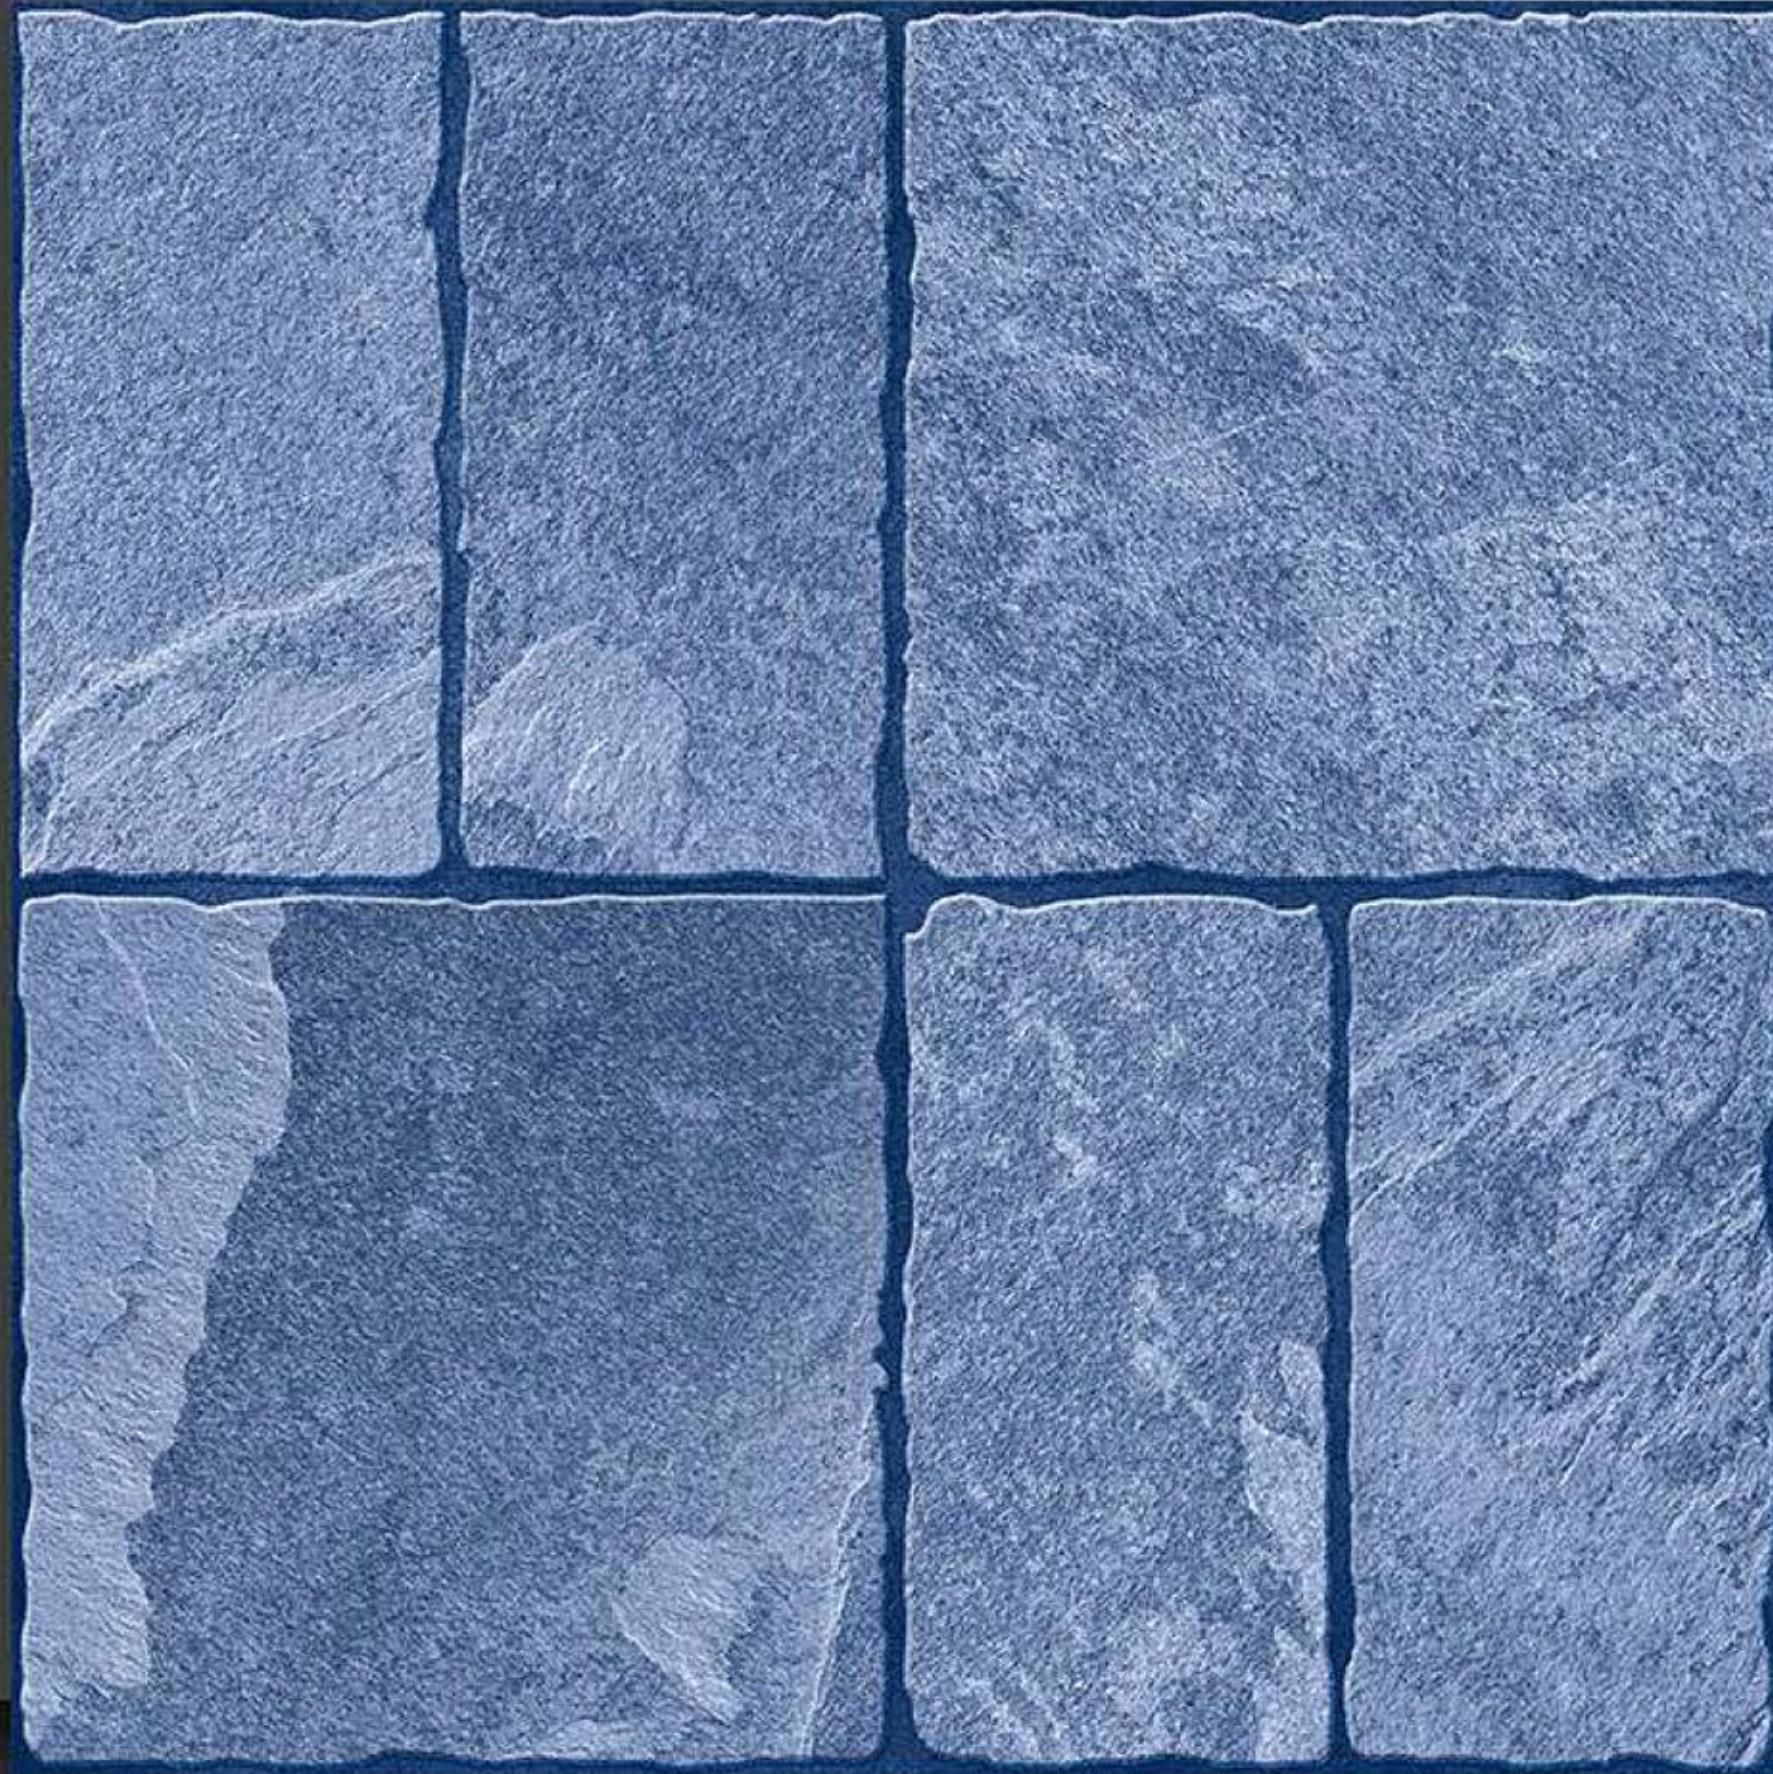

PORCELAIN TILES
600X600MM

8084

NEON^{TM}
TILE