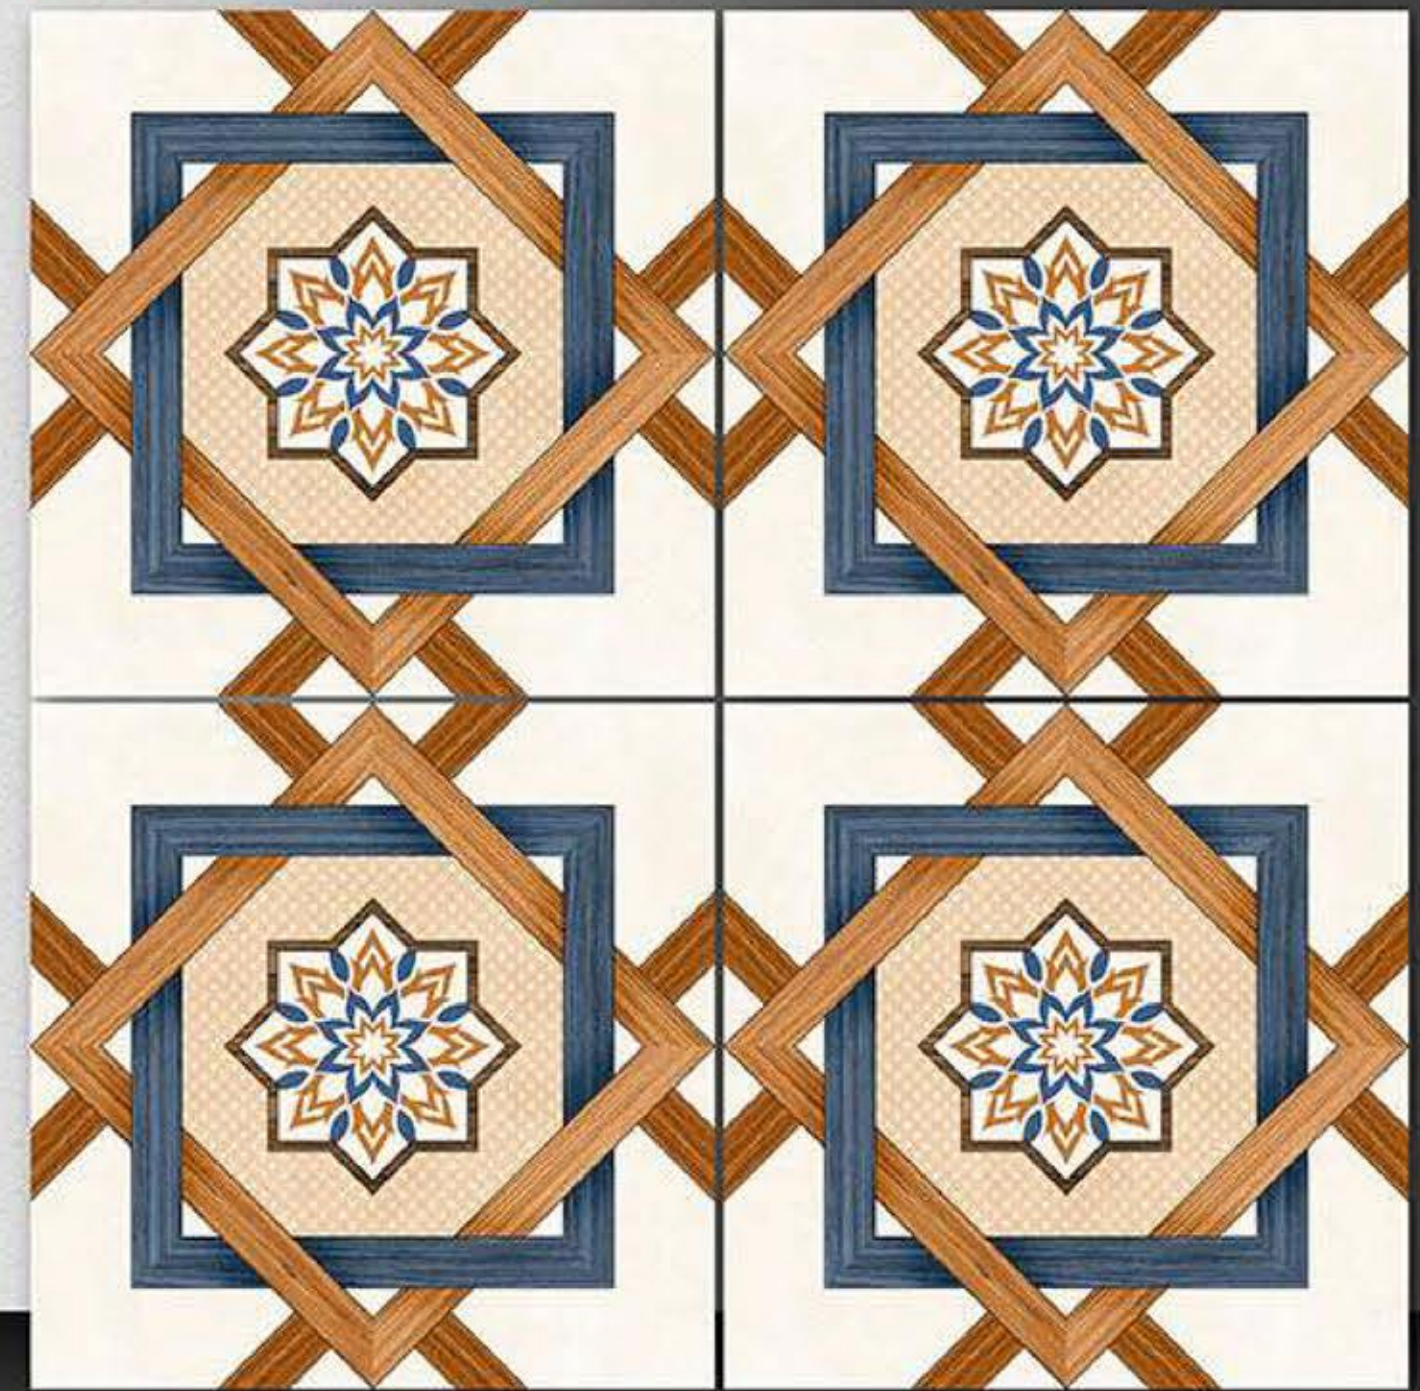

Series
Galicha