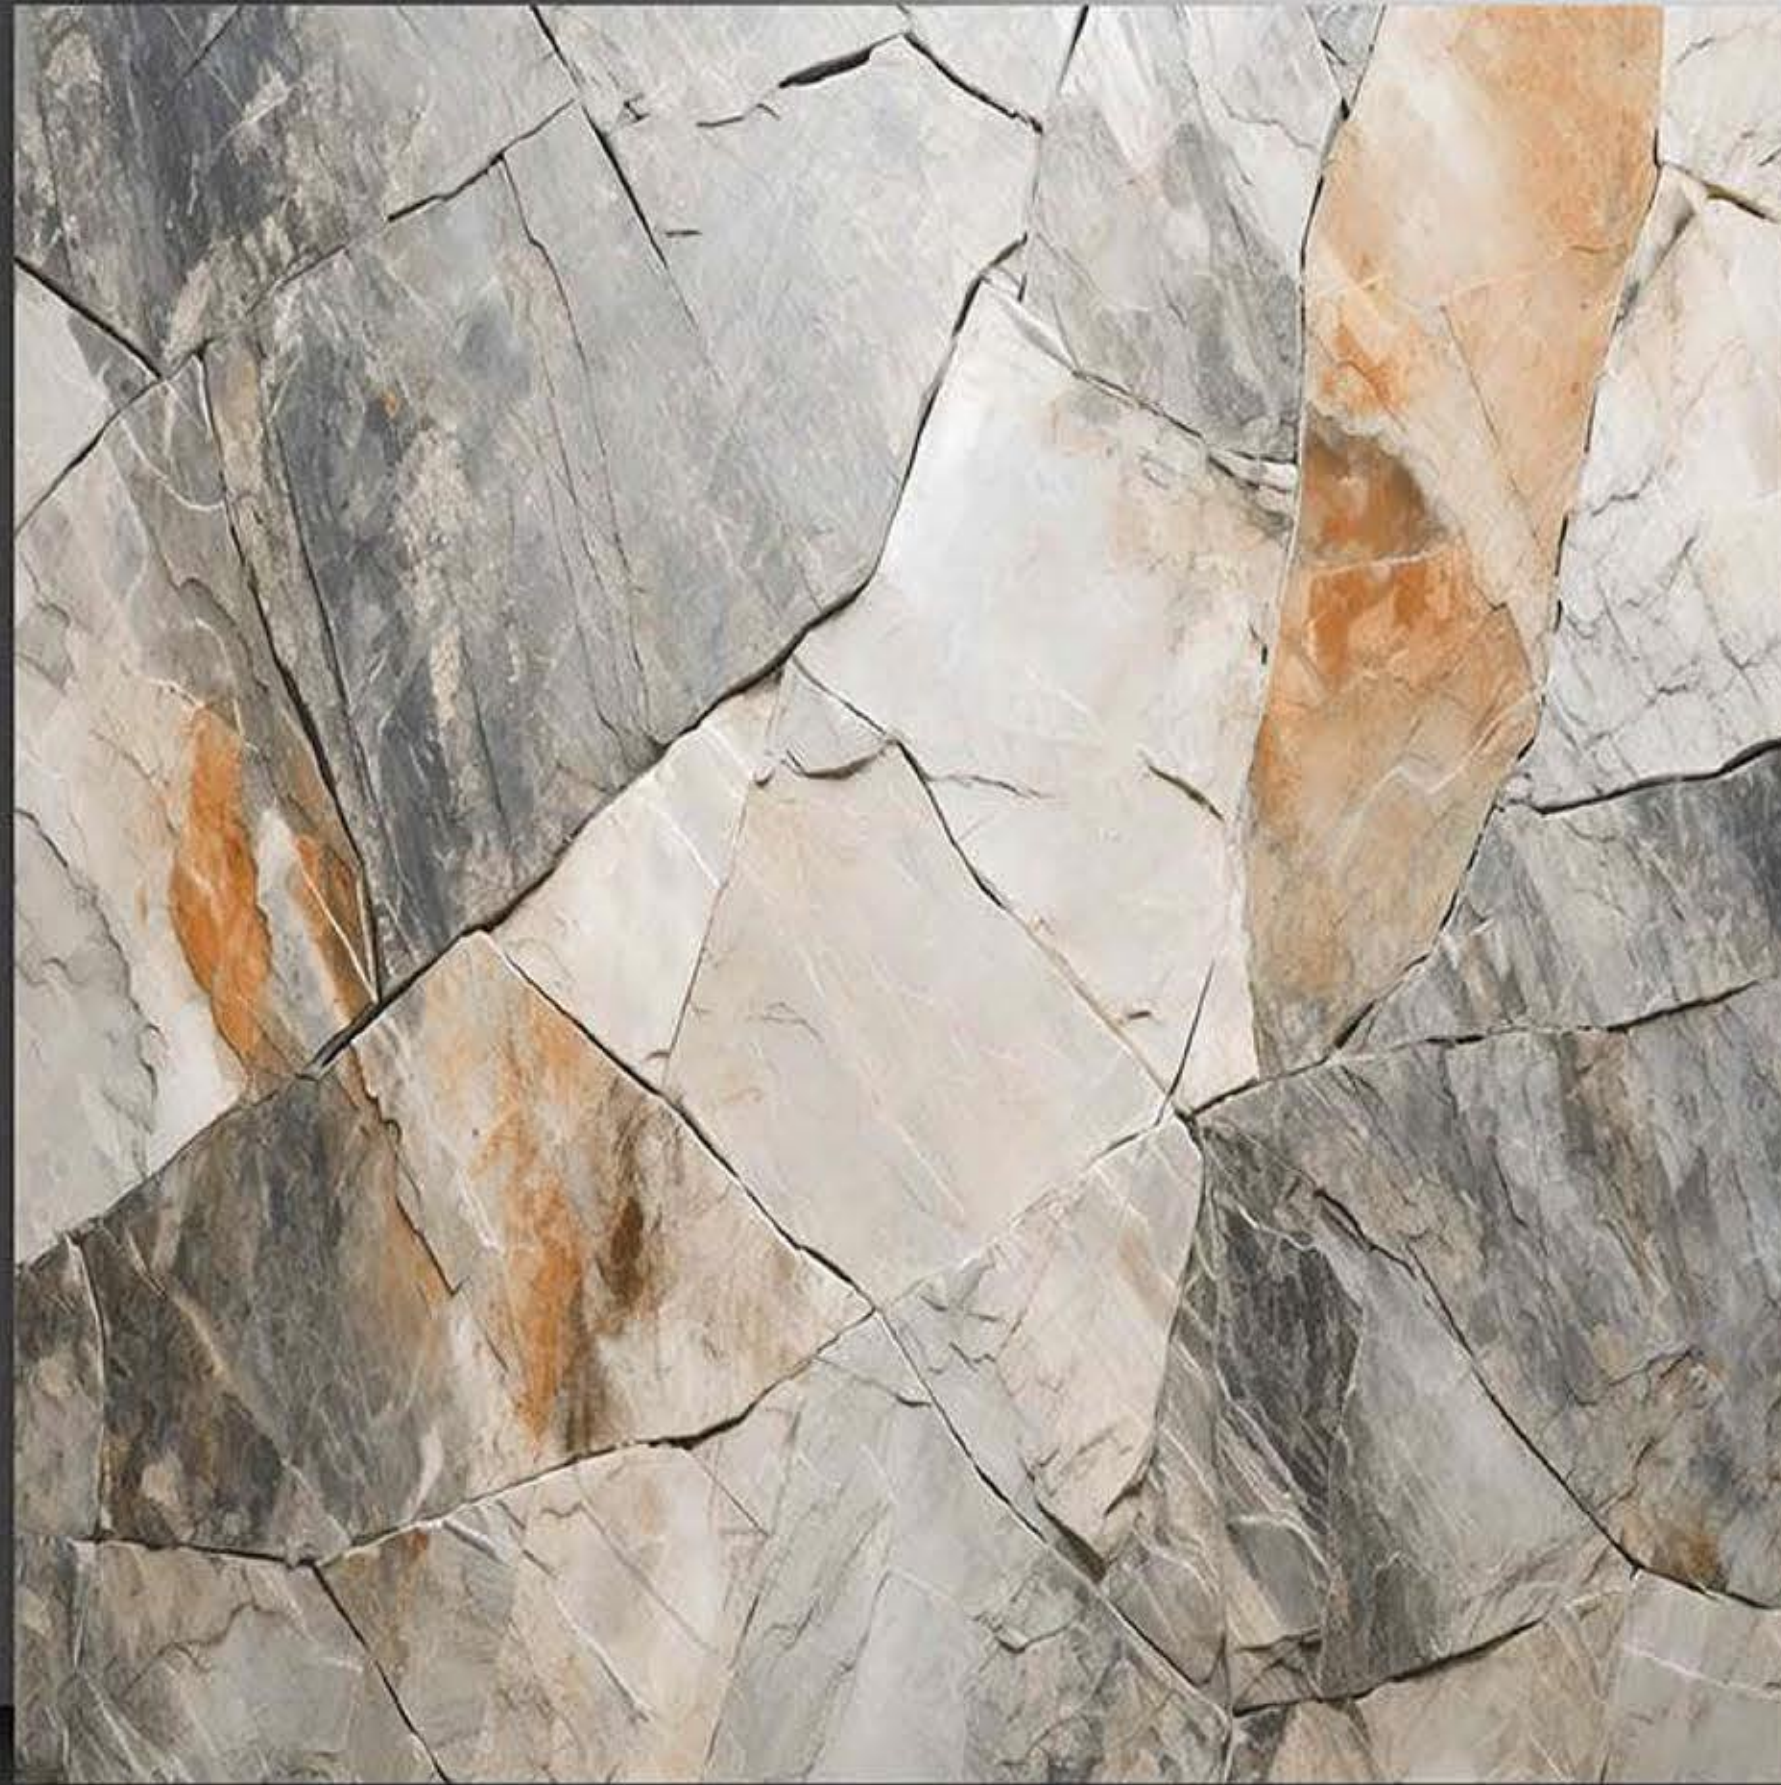

PORCELAIN TILES
600X600MM

3091

NEON^{TM}
TILE