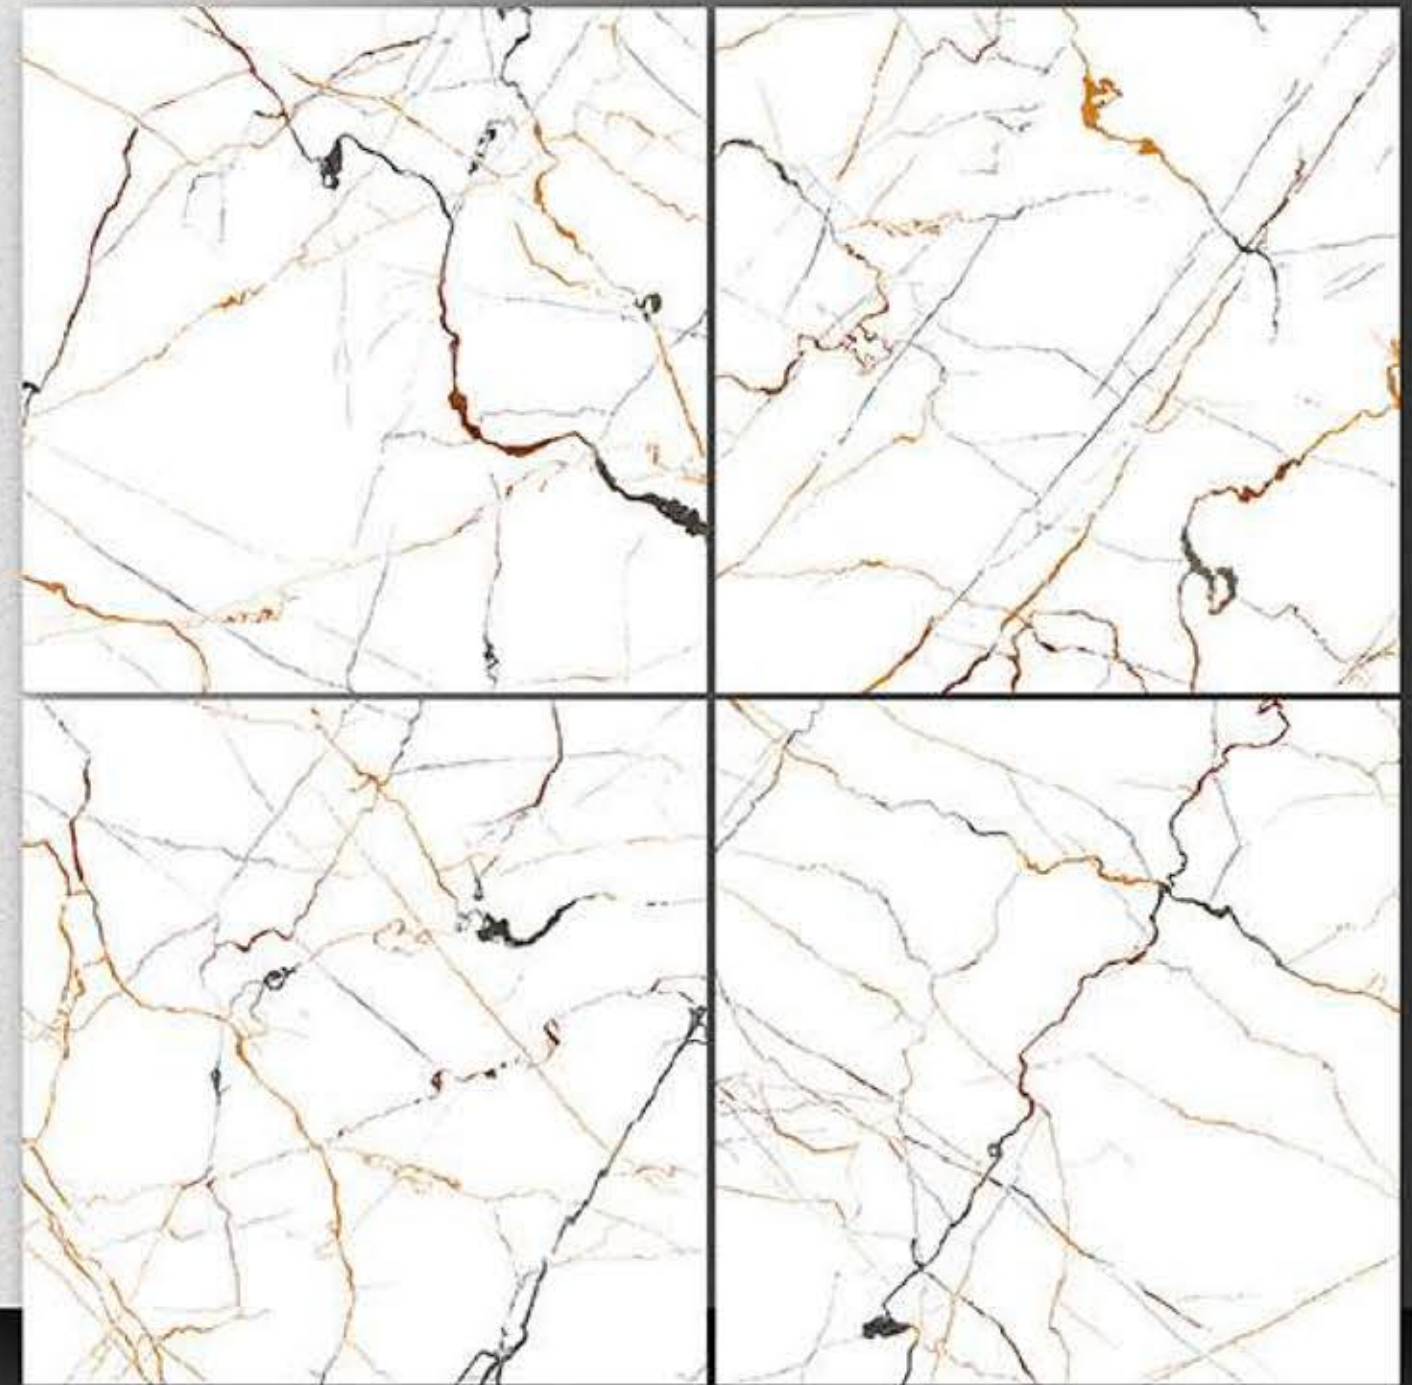

Series
Marble