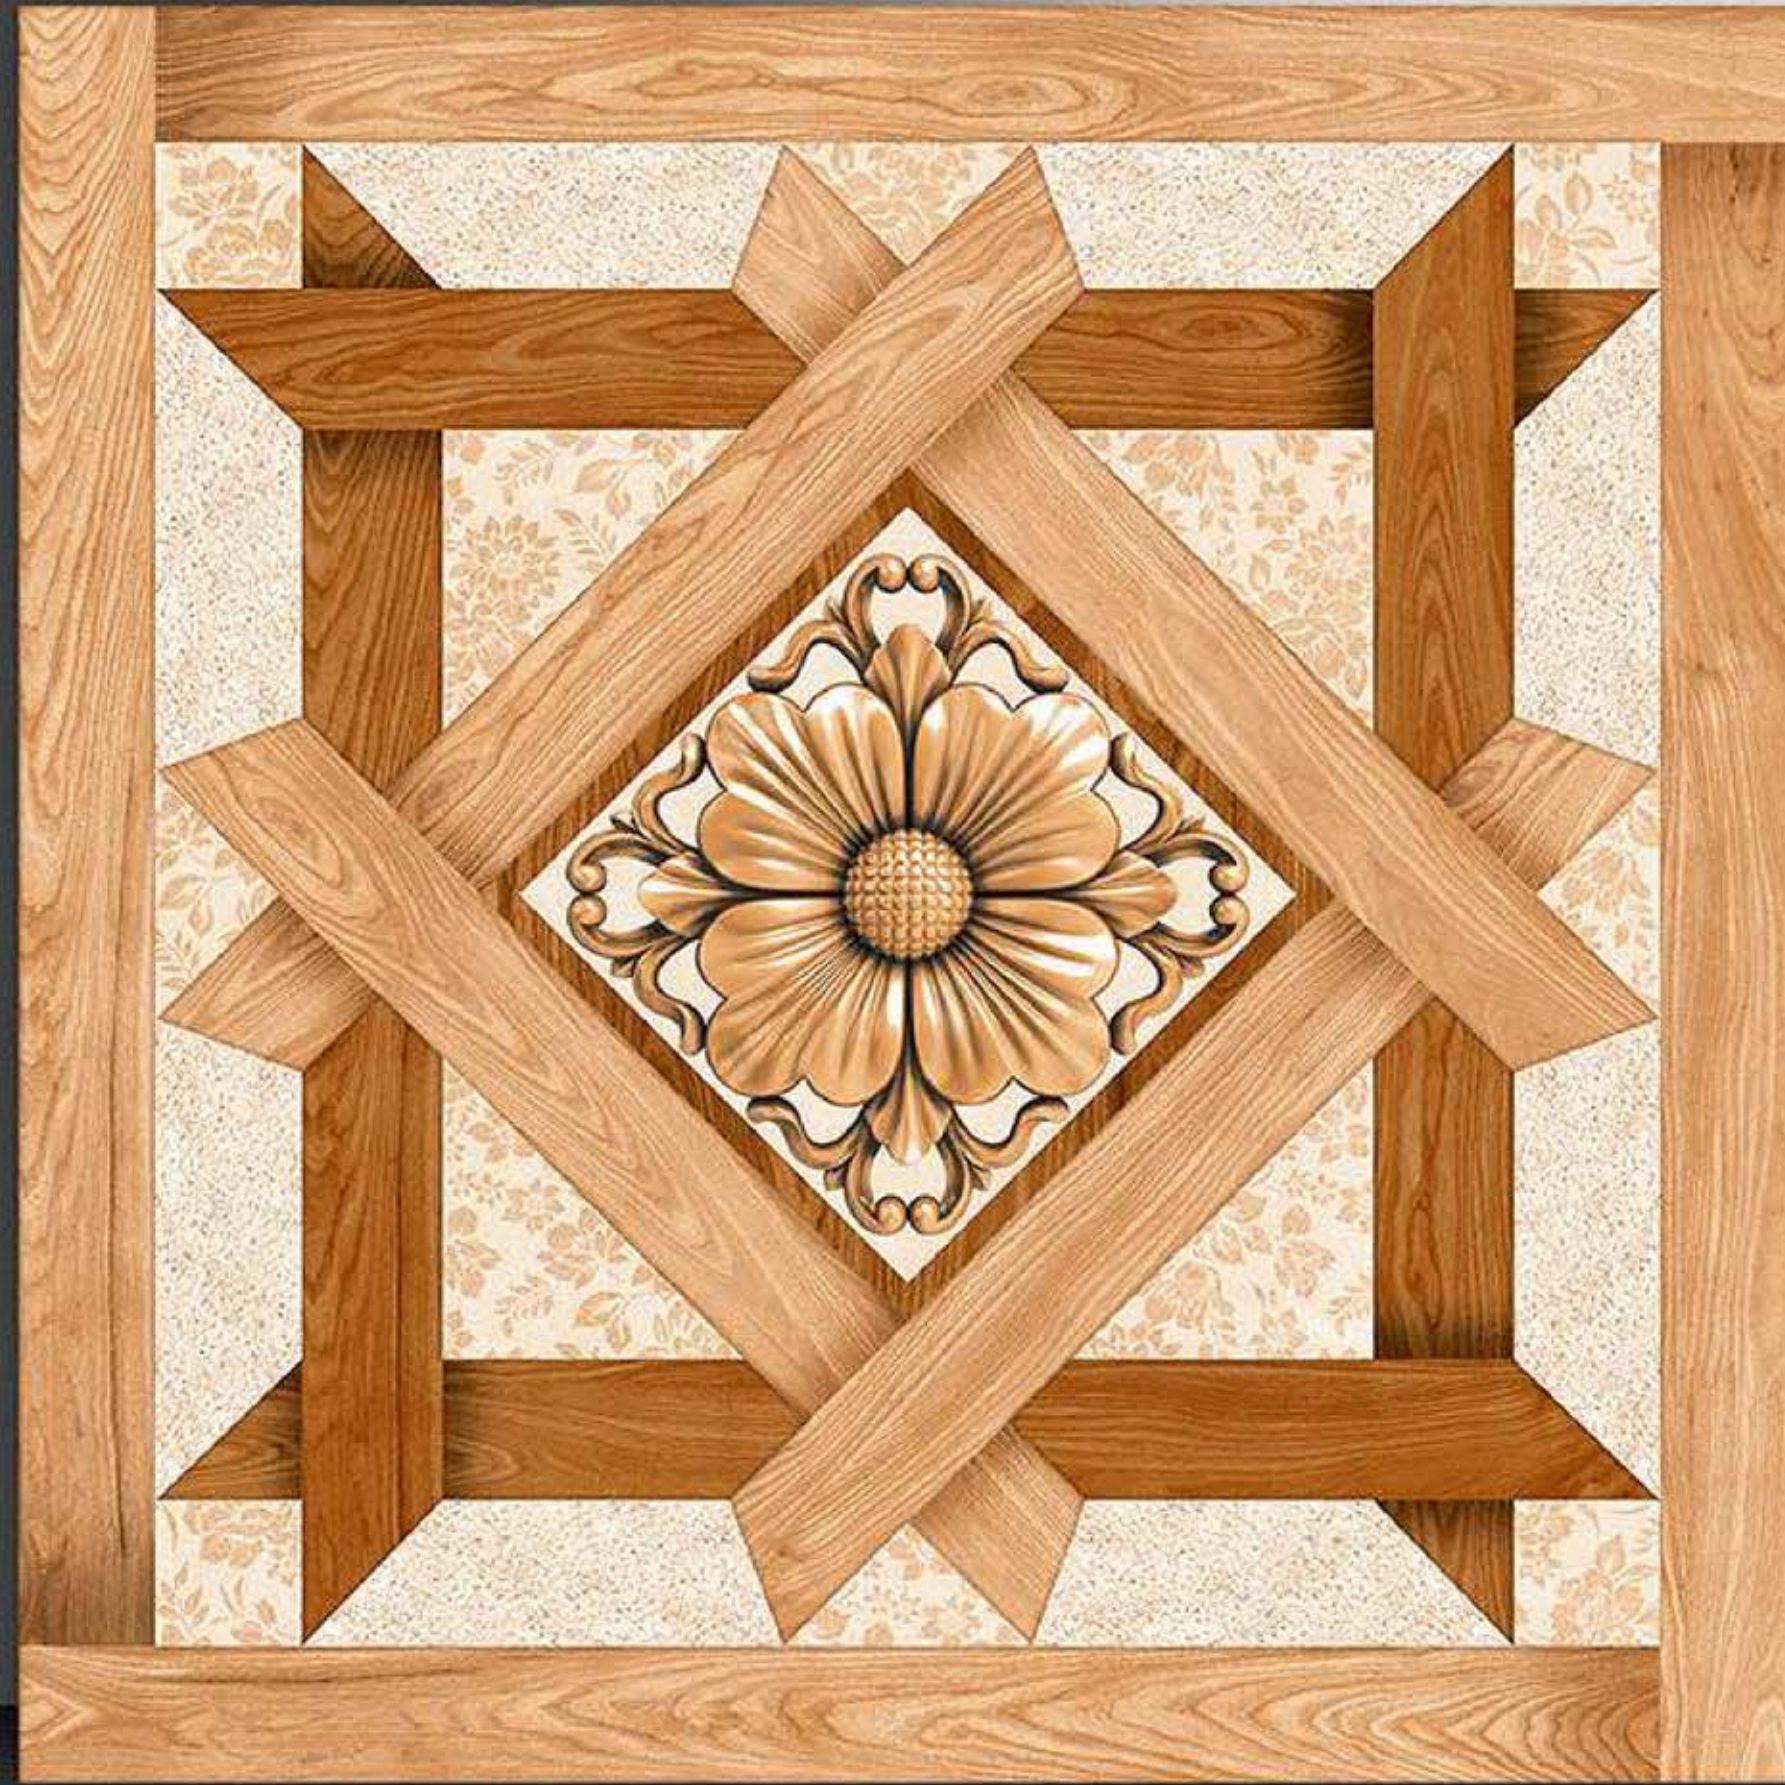

PORCELAIN TILES
600X600MM

2177

NEONTM
TILE

Series
Galicha

PORCELAIN TILES
600X600MM

2178

NEONTM
TILE

Series
Galicha