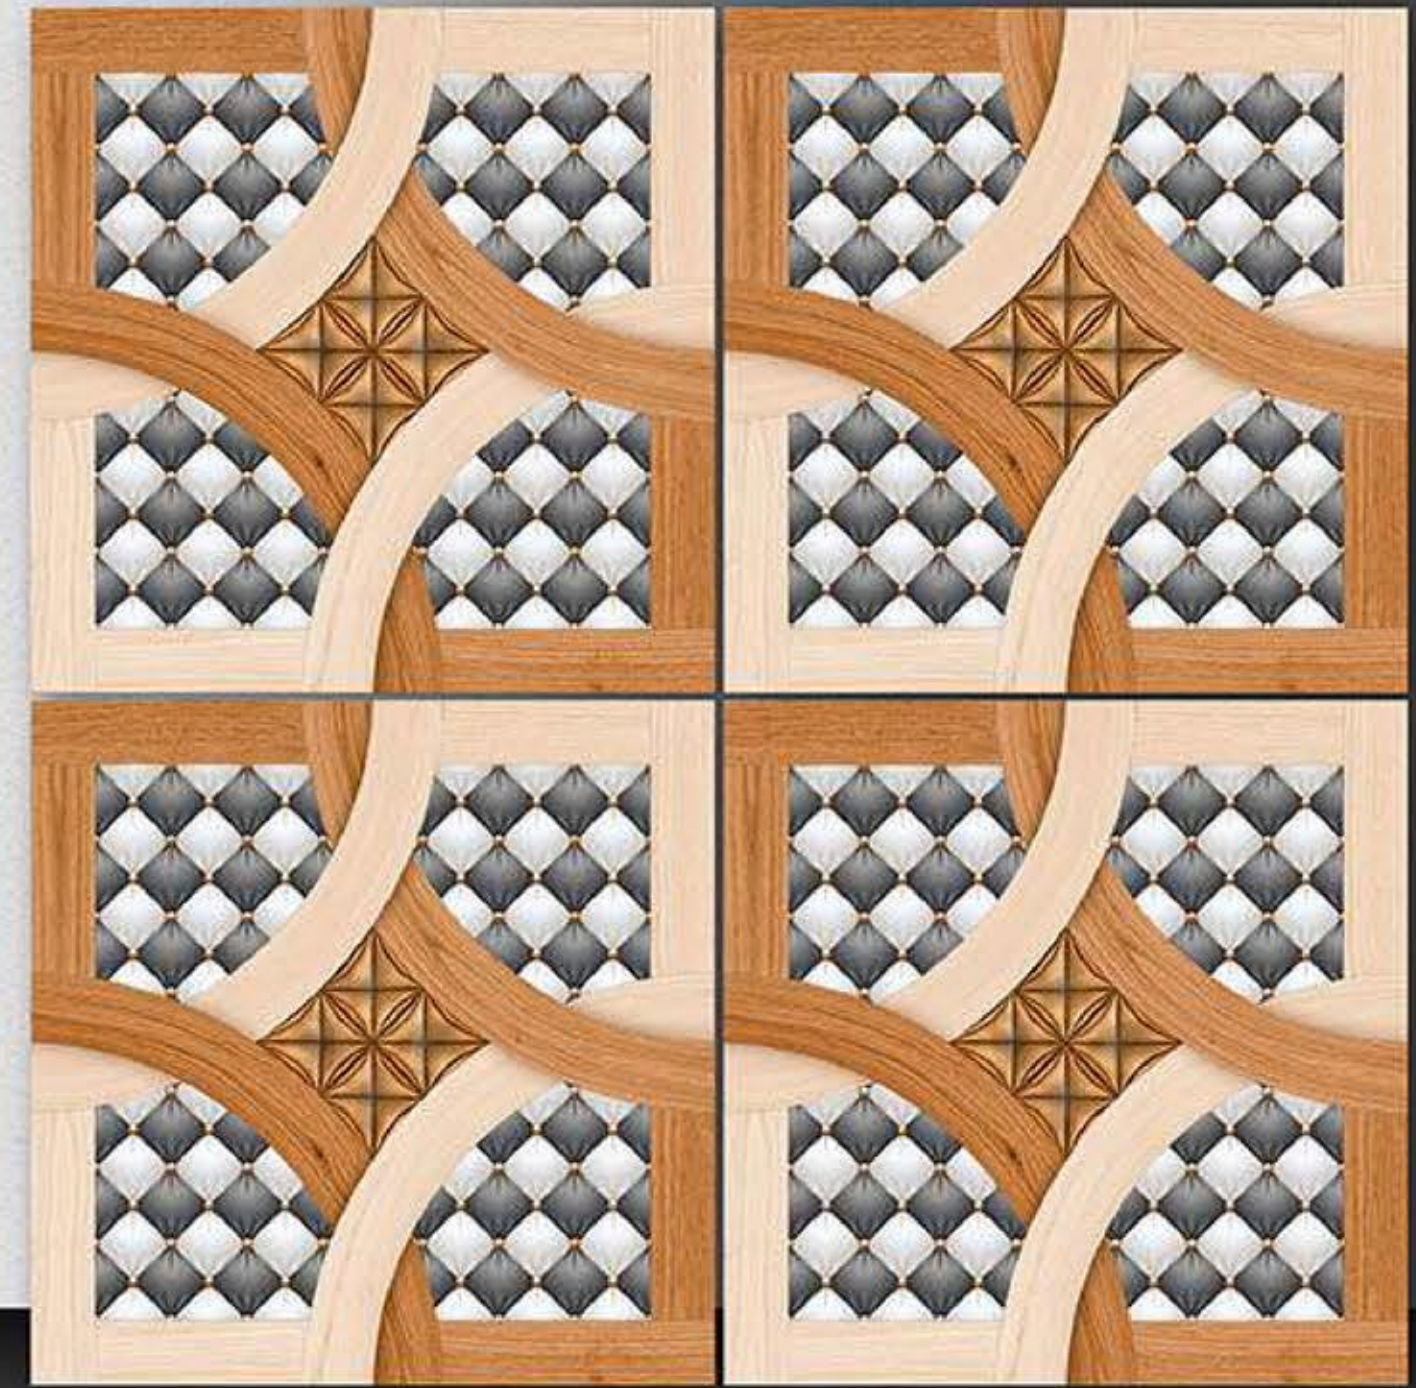

PORCELAIN TILES
600X600MM

2167

NEONTM
TILE

Series
Galicha

PORCELAIN TILES
600X600MM

2168

NEONTM
TILE

Series
Galicha