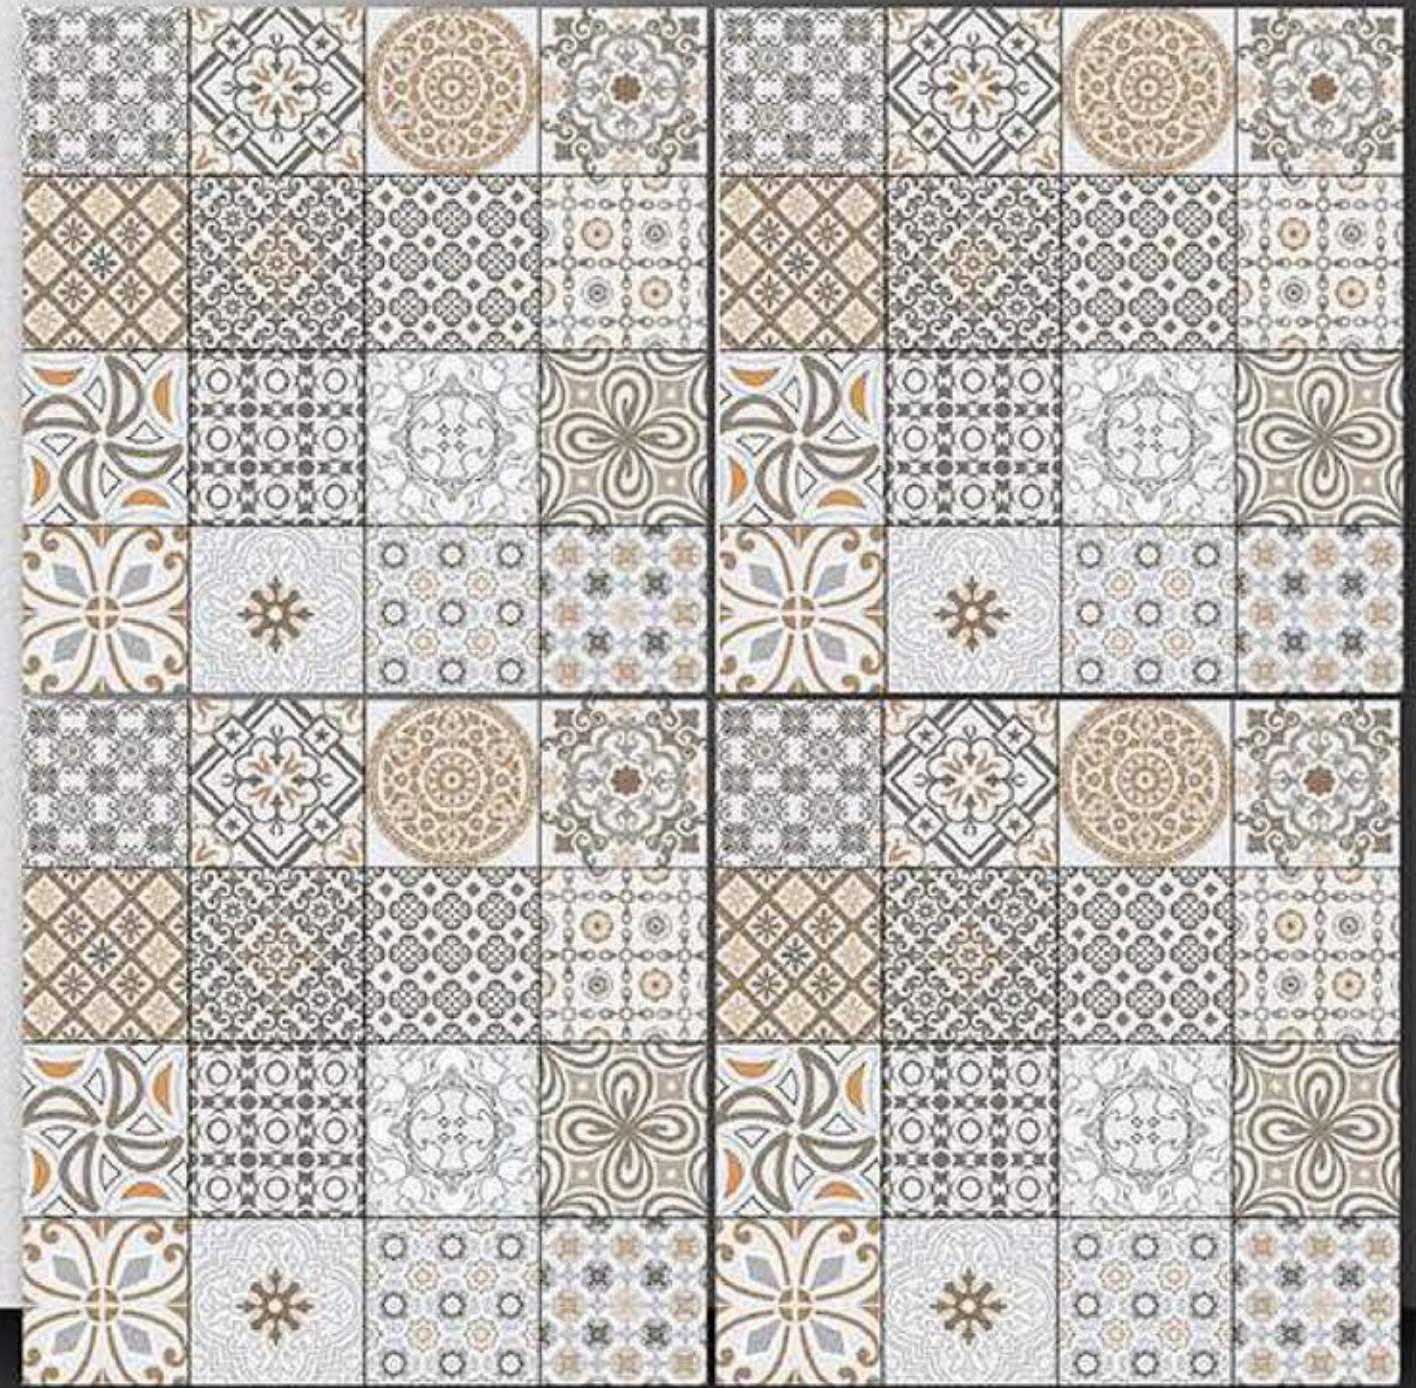

9073

NEONTM
TILE

Series
Moroccan

PORCELAIN TILES
600X600MM

9074

NEONTM
TILE

Series
Moroccan

PORCELAIN TILES
600X600MM