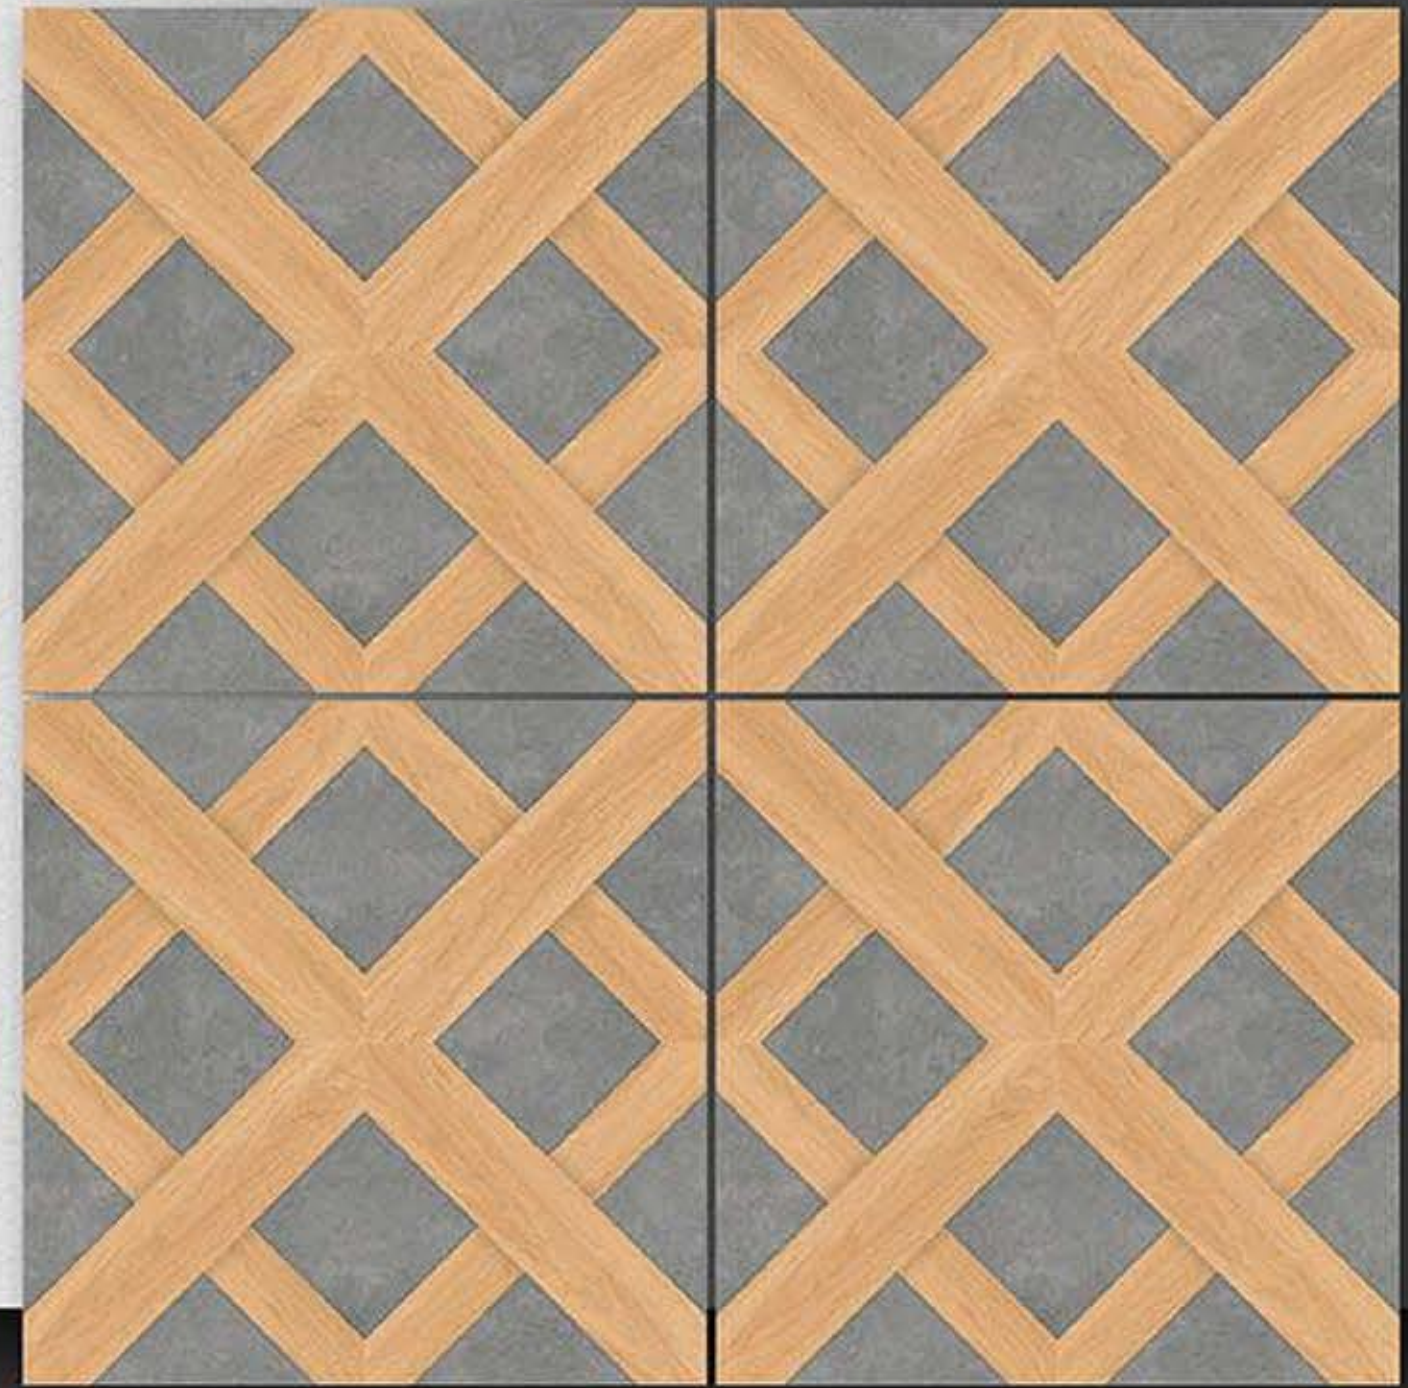

PORCELAIN TILES
600X600MM

2169

NEON^{TM}
TILE

Series
Galicha