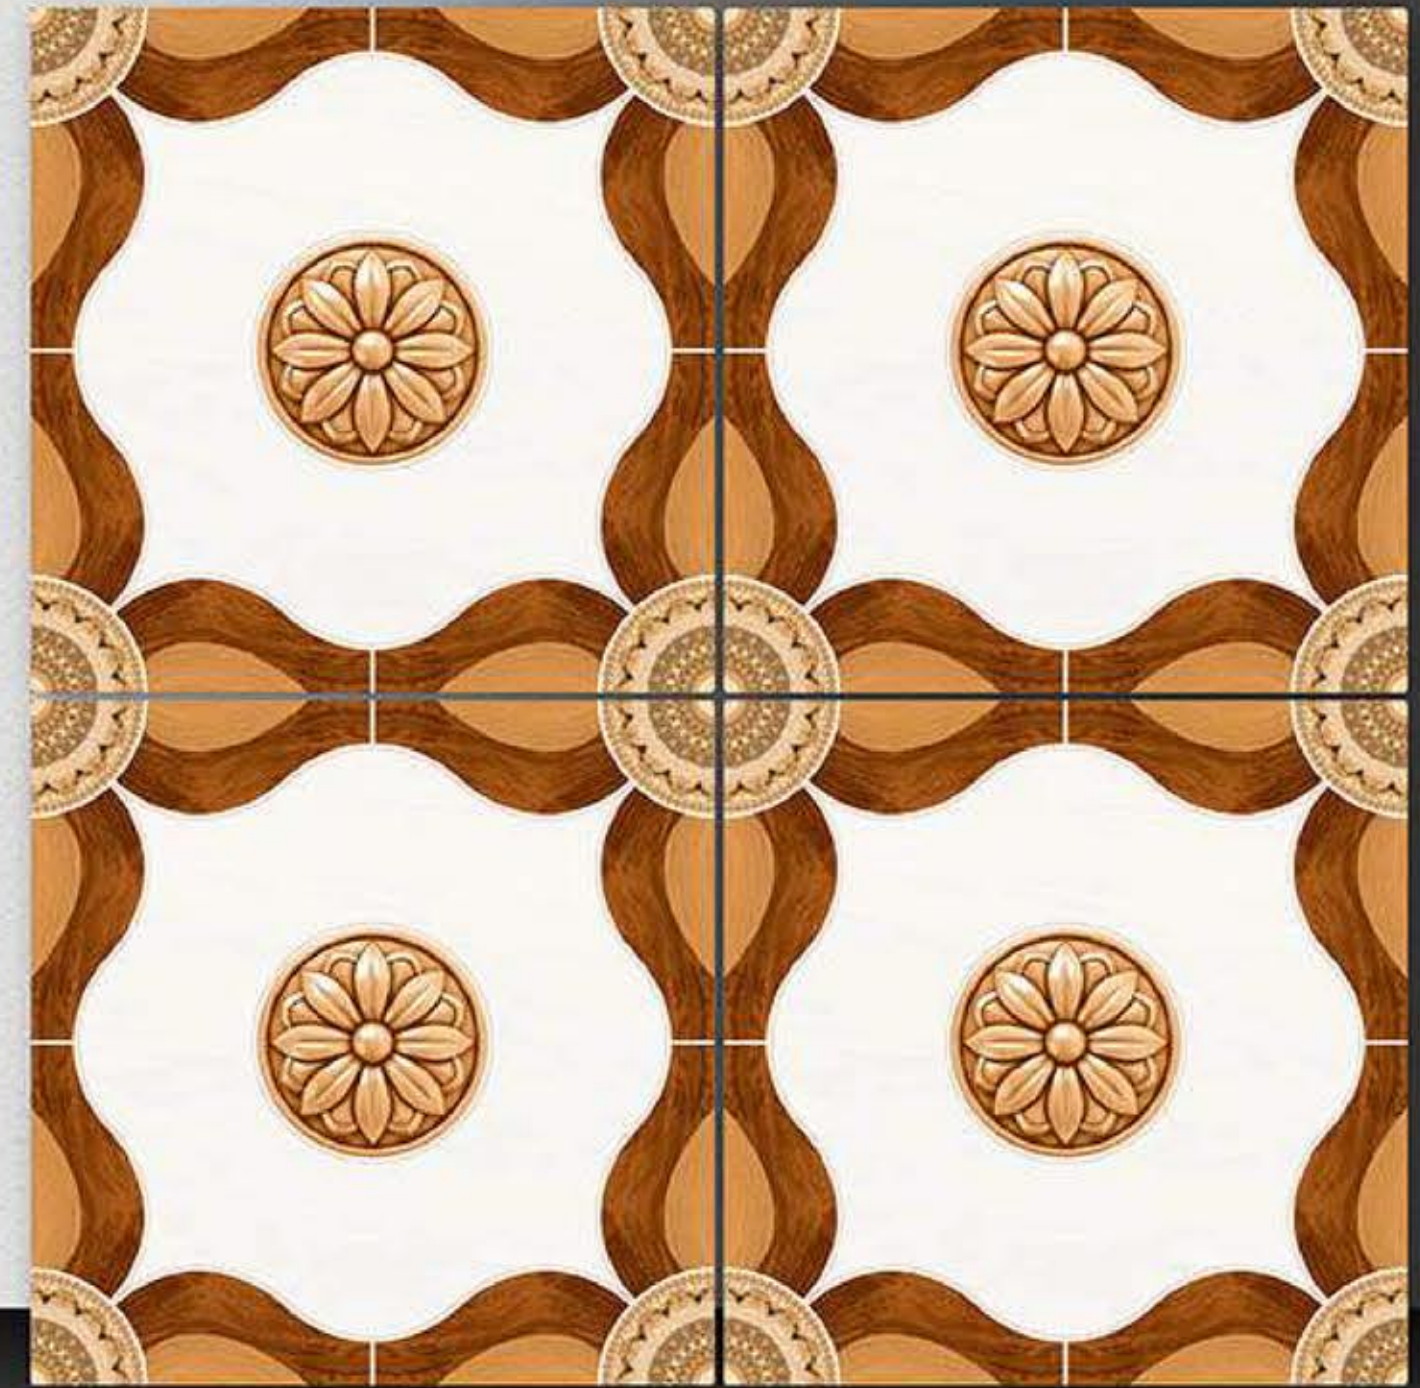

PORCELAIN TILES
600X600MM

2171

NEONTM
TILE

Series
Galicha

PORCELAIN TILES
600X600MM

2172

NEONTM
TILE

Series
Galicha