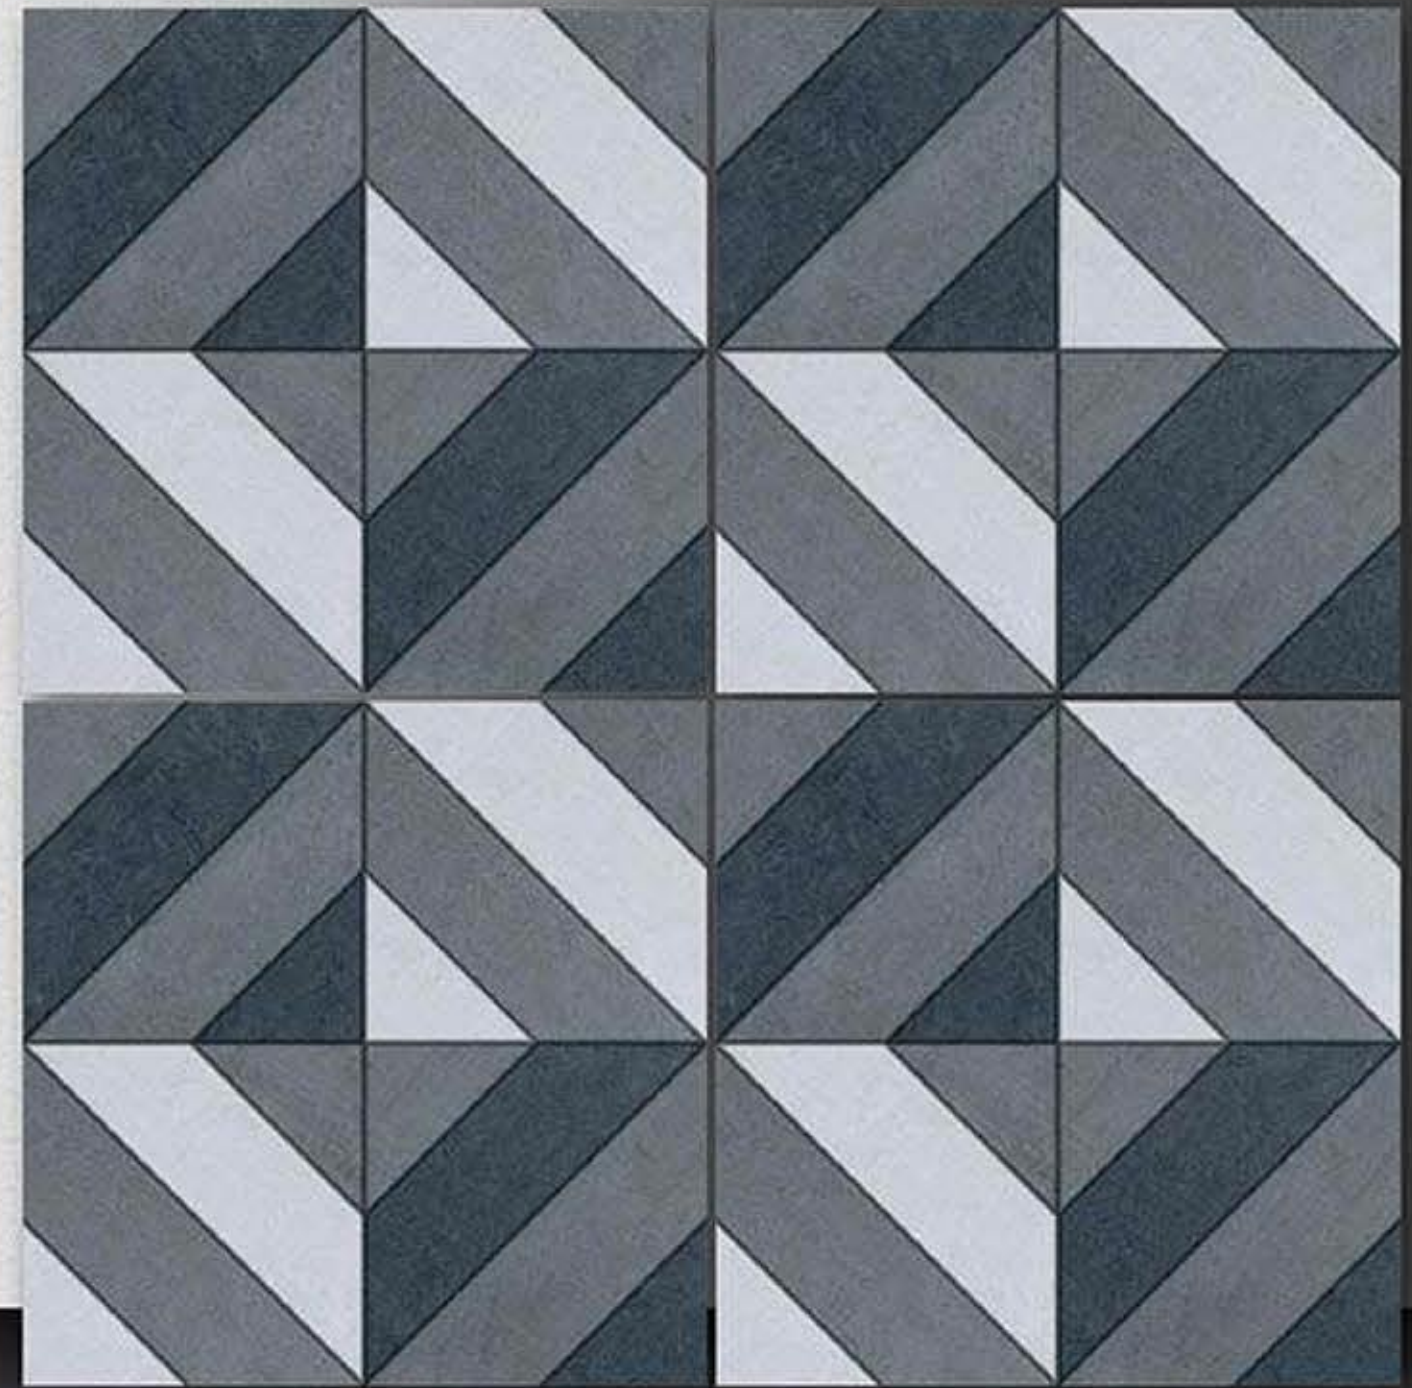

Decor

Series
Moroccan