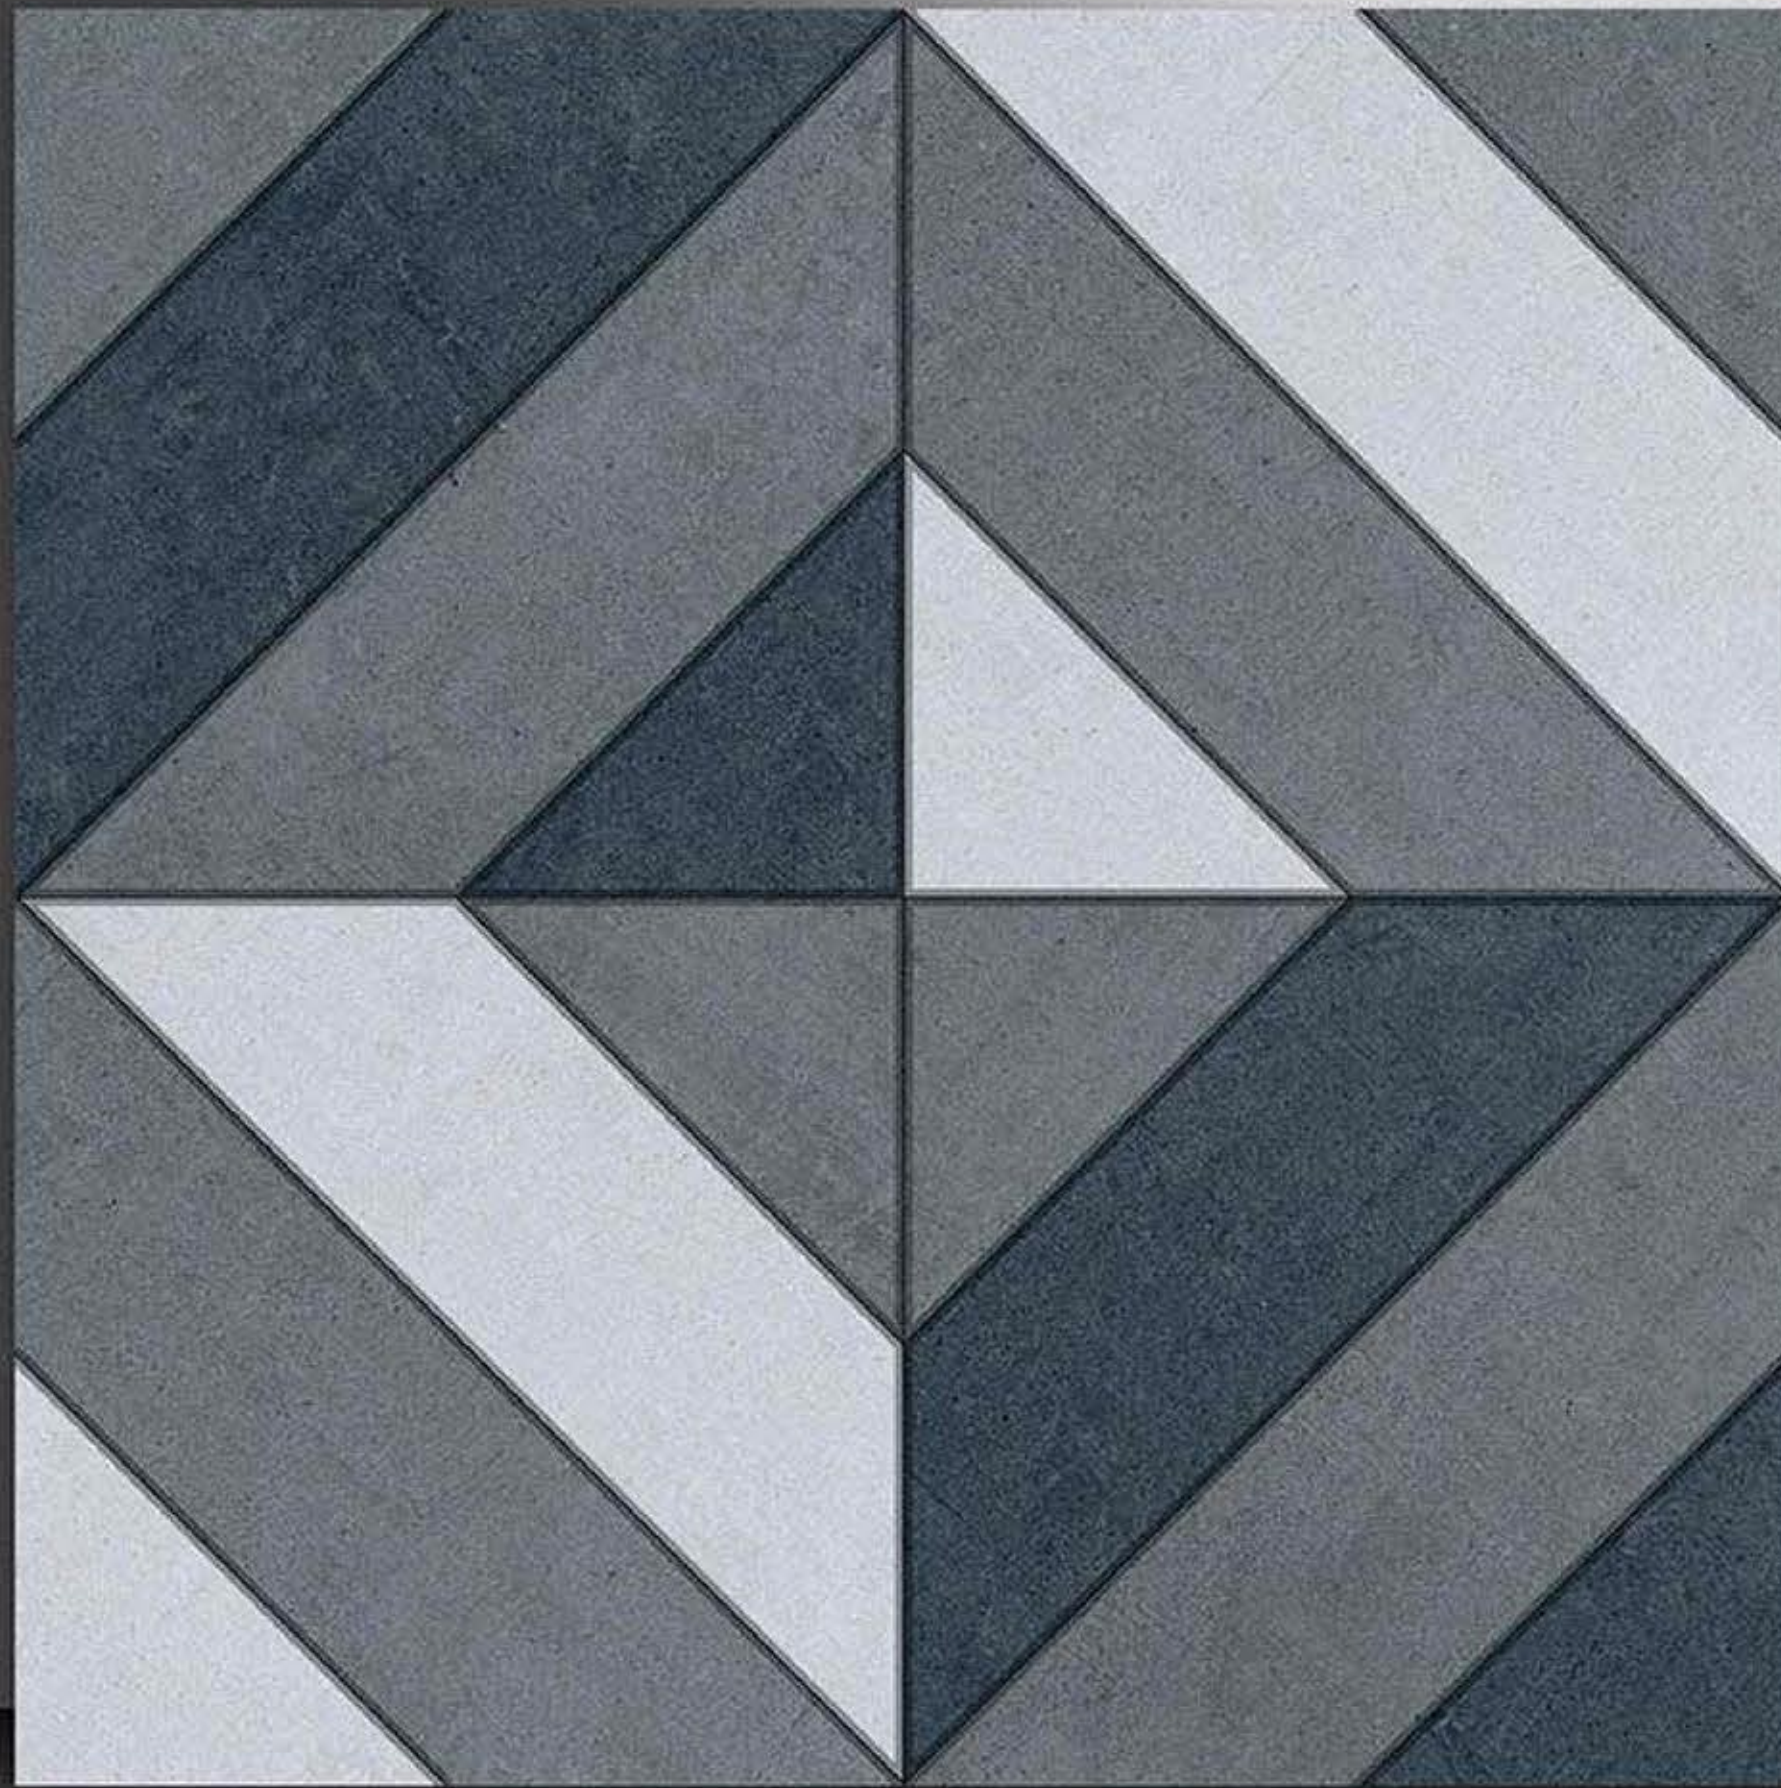

Decor-2

Series Moroccan

Dark

Light

PORCELAIN TILES
600X600MM

105

NEONTM
TILE

Decor