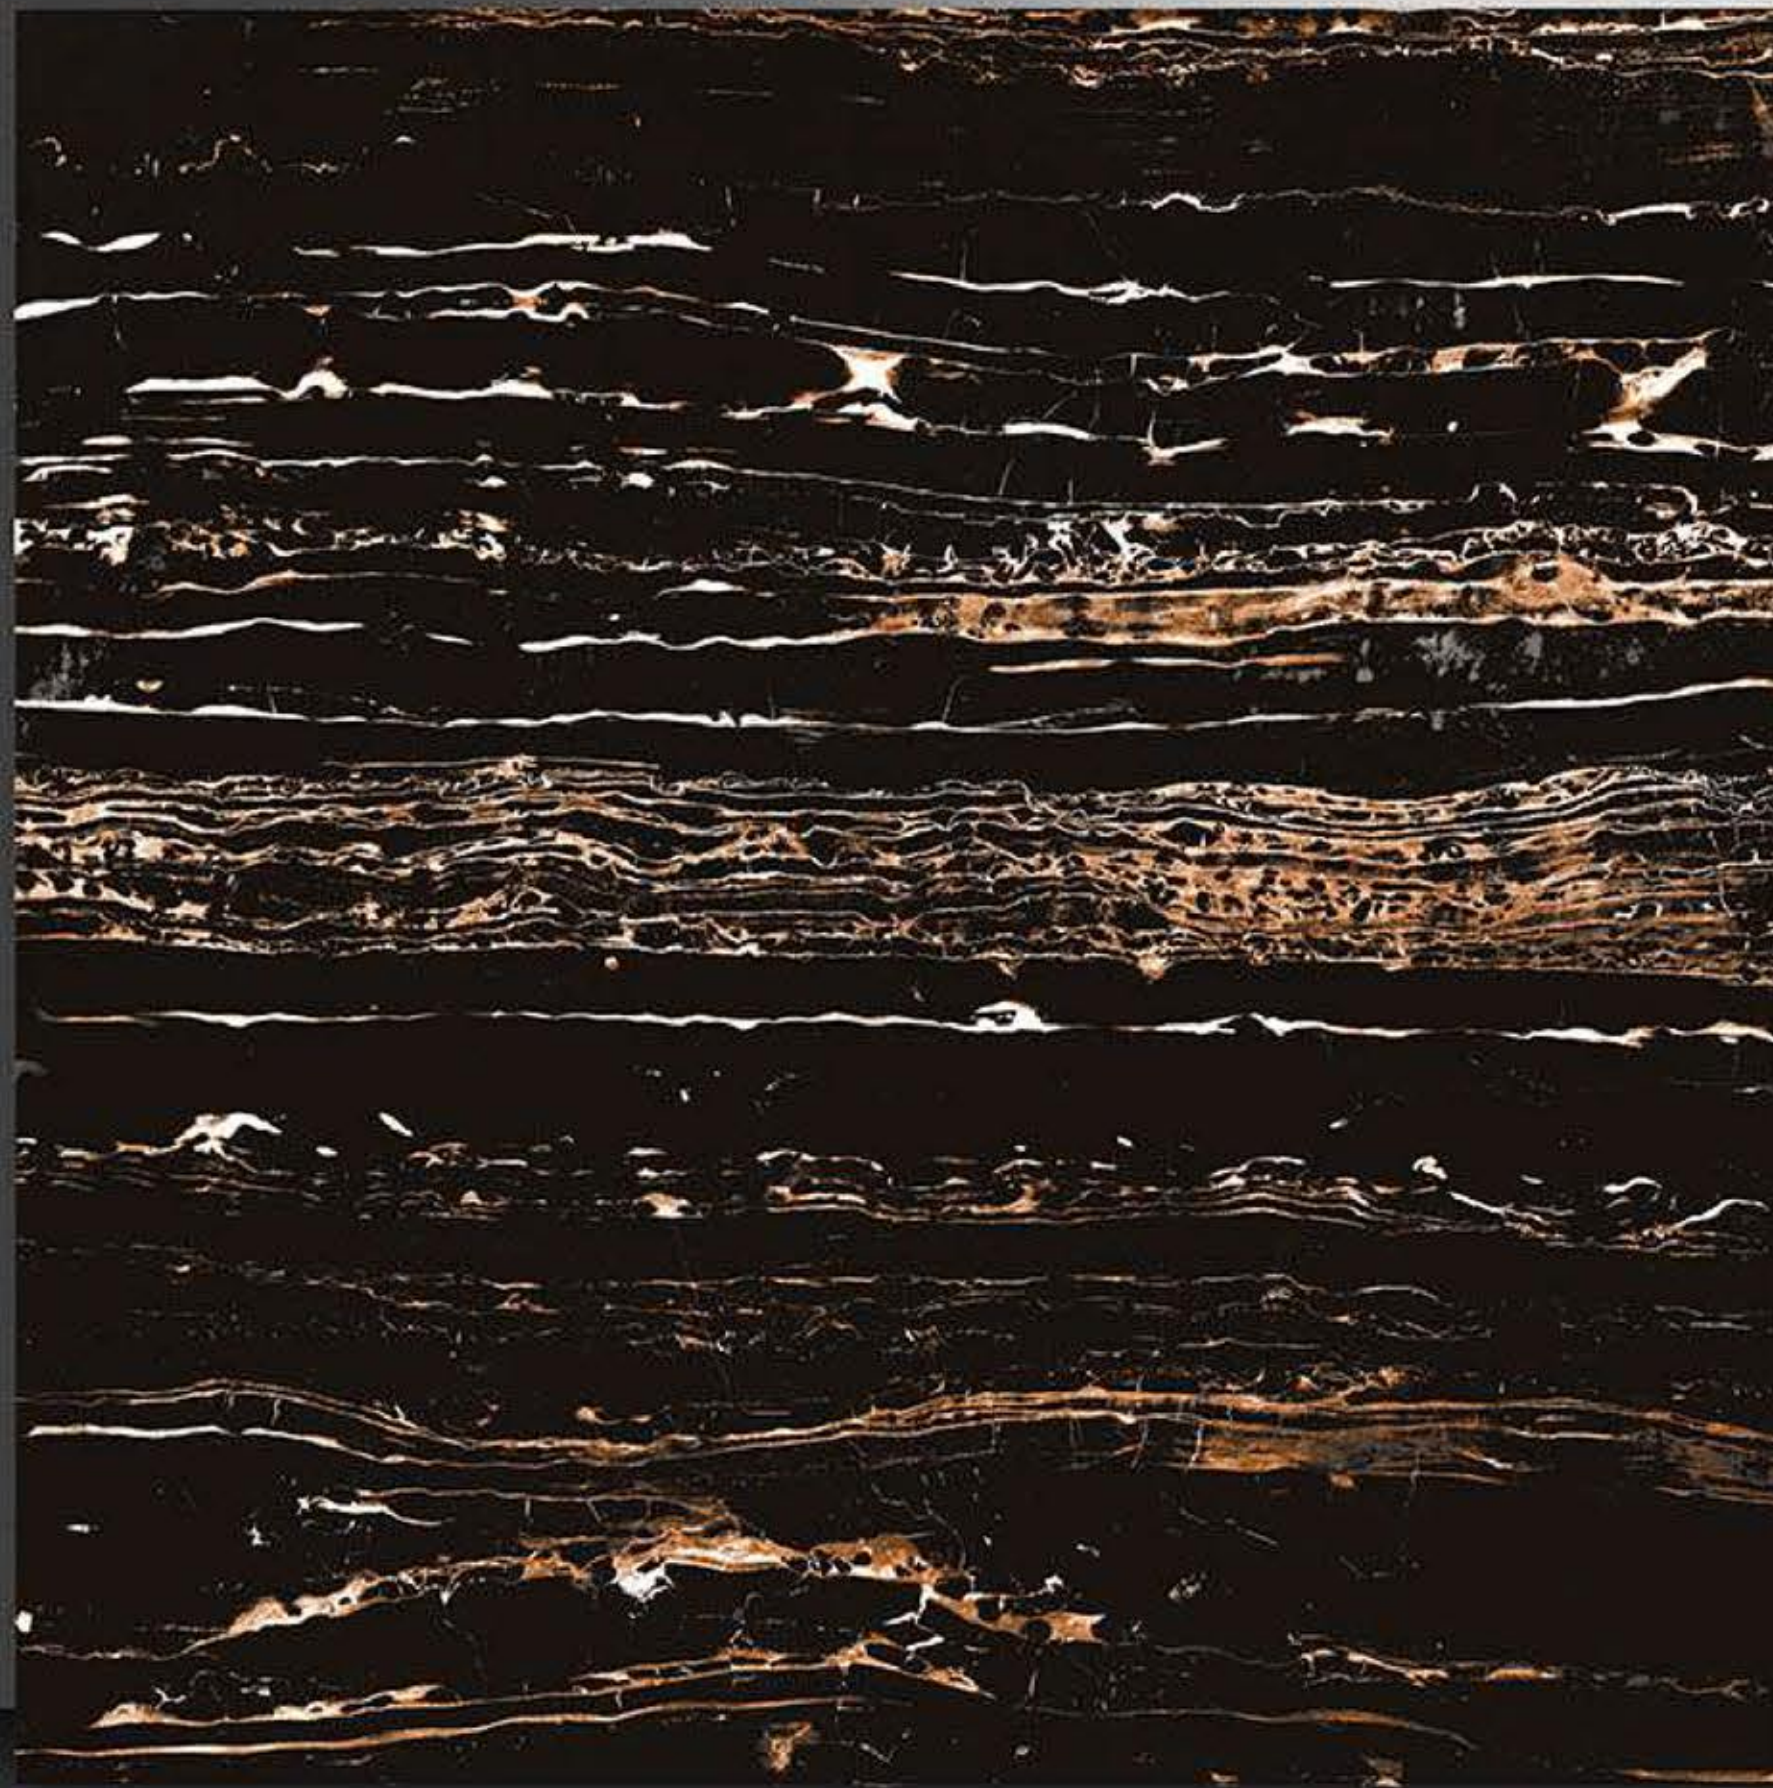

PORCELAIN TILES
600X600MM

3079

NEONTM
TILE

 **Series**
Marble

PORCELAIN TILES
600X600MM

3080

NEONTM
TILE

Series
Marble