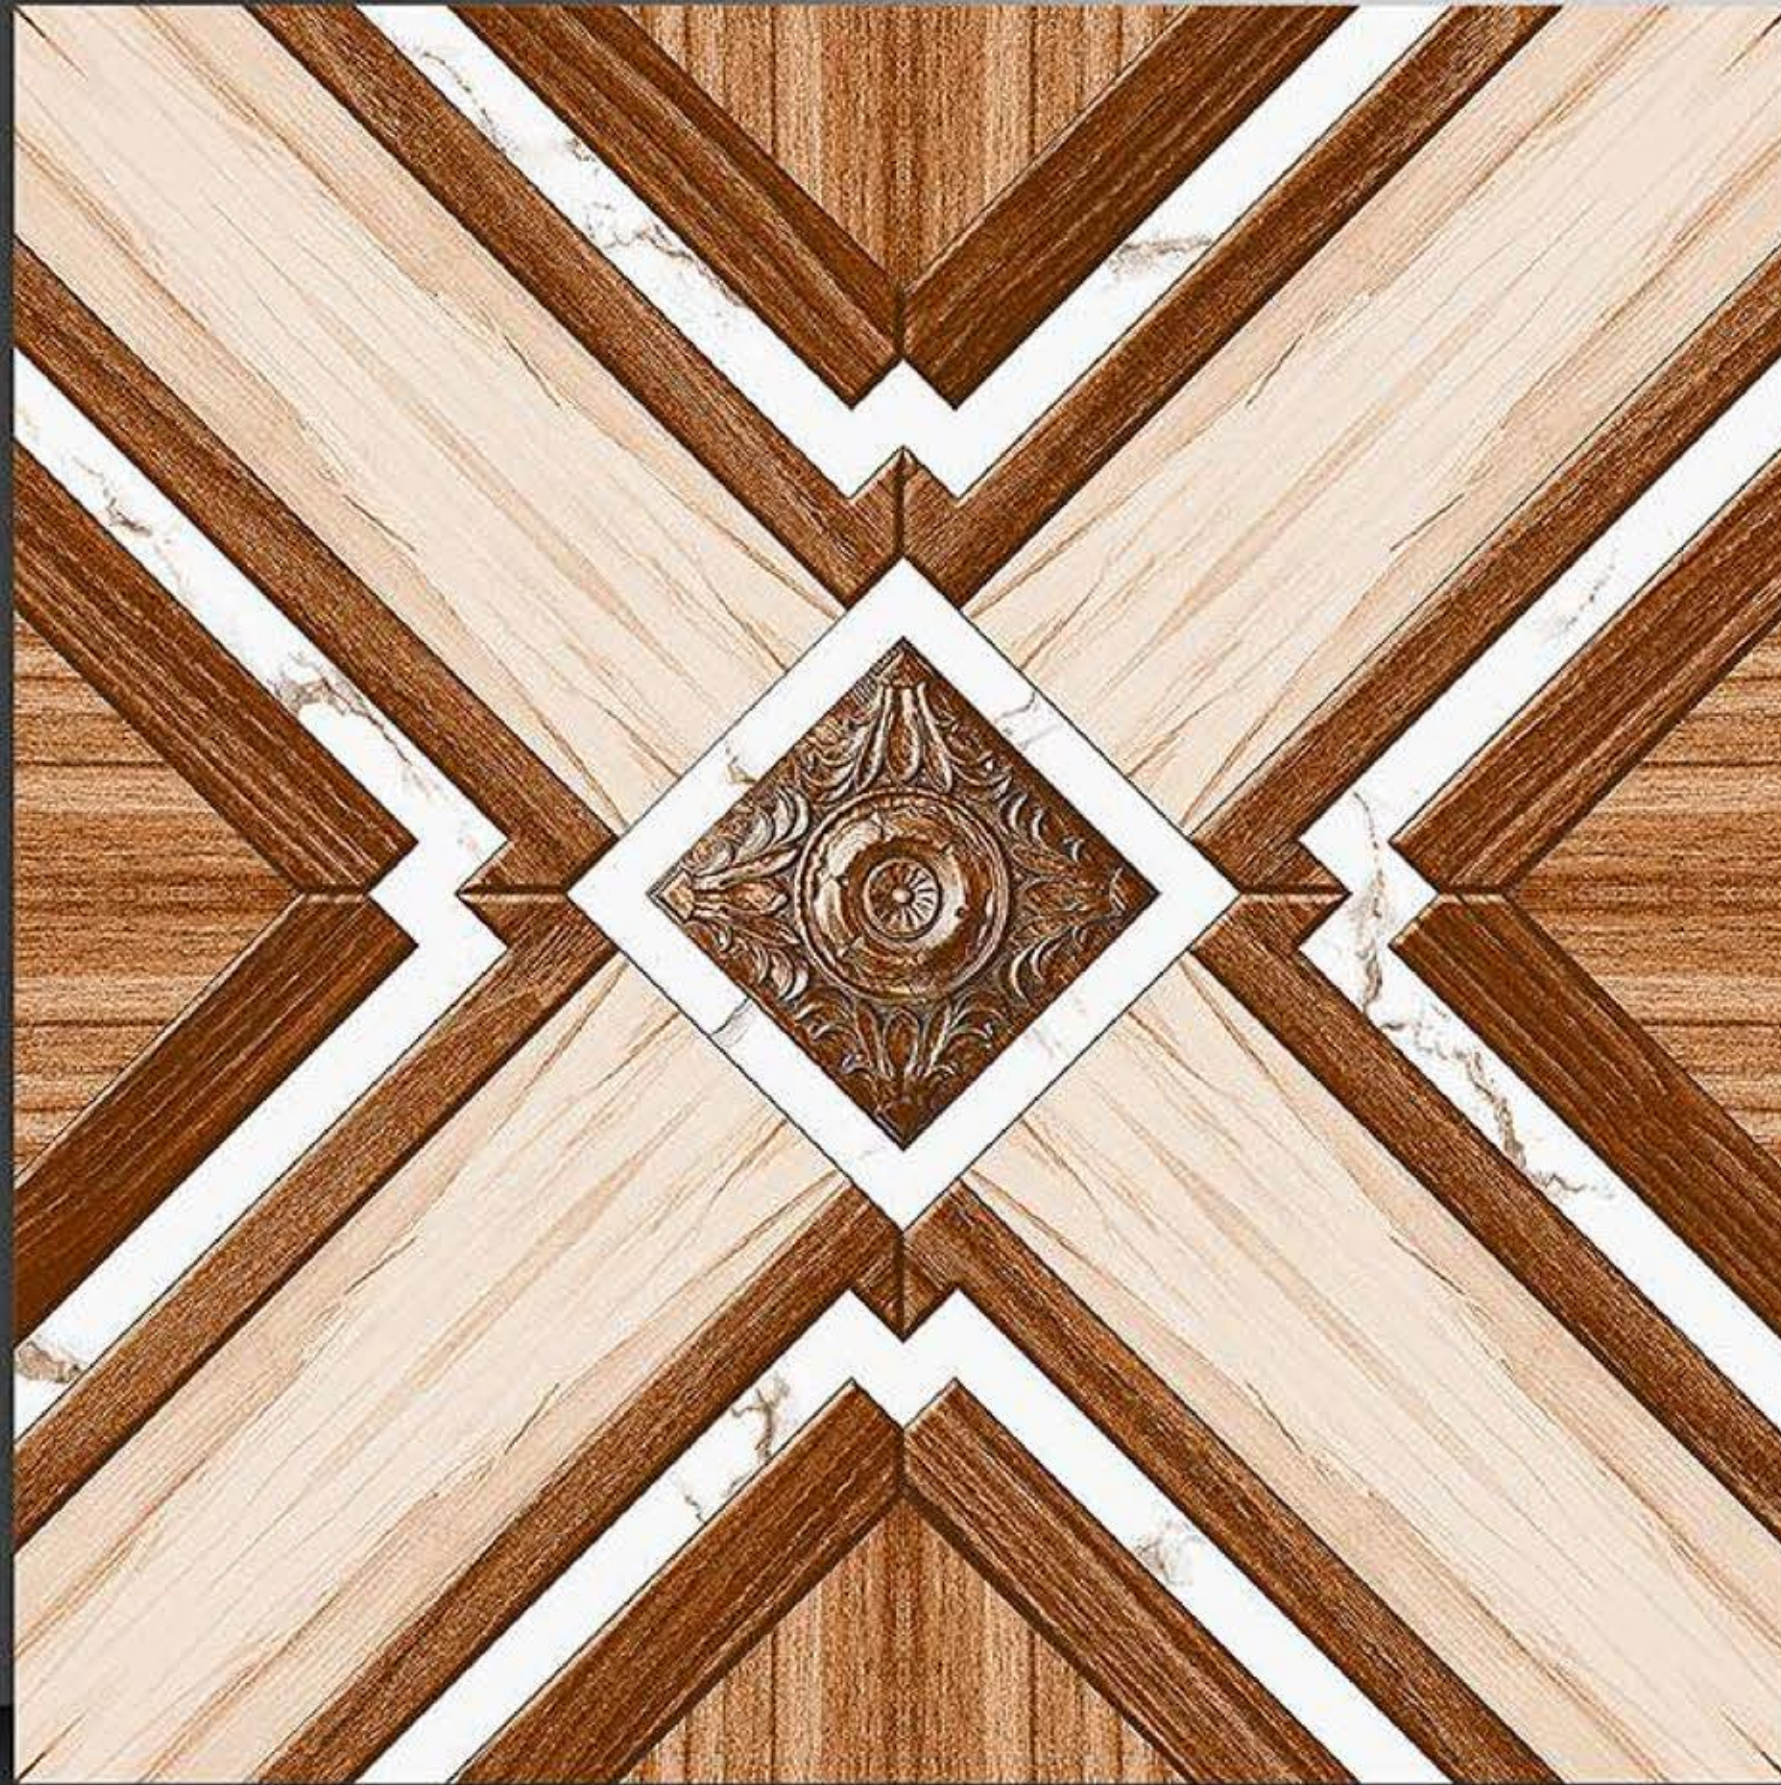

PORCELAIN TILES
600X600MM

2175