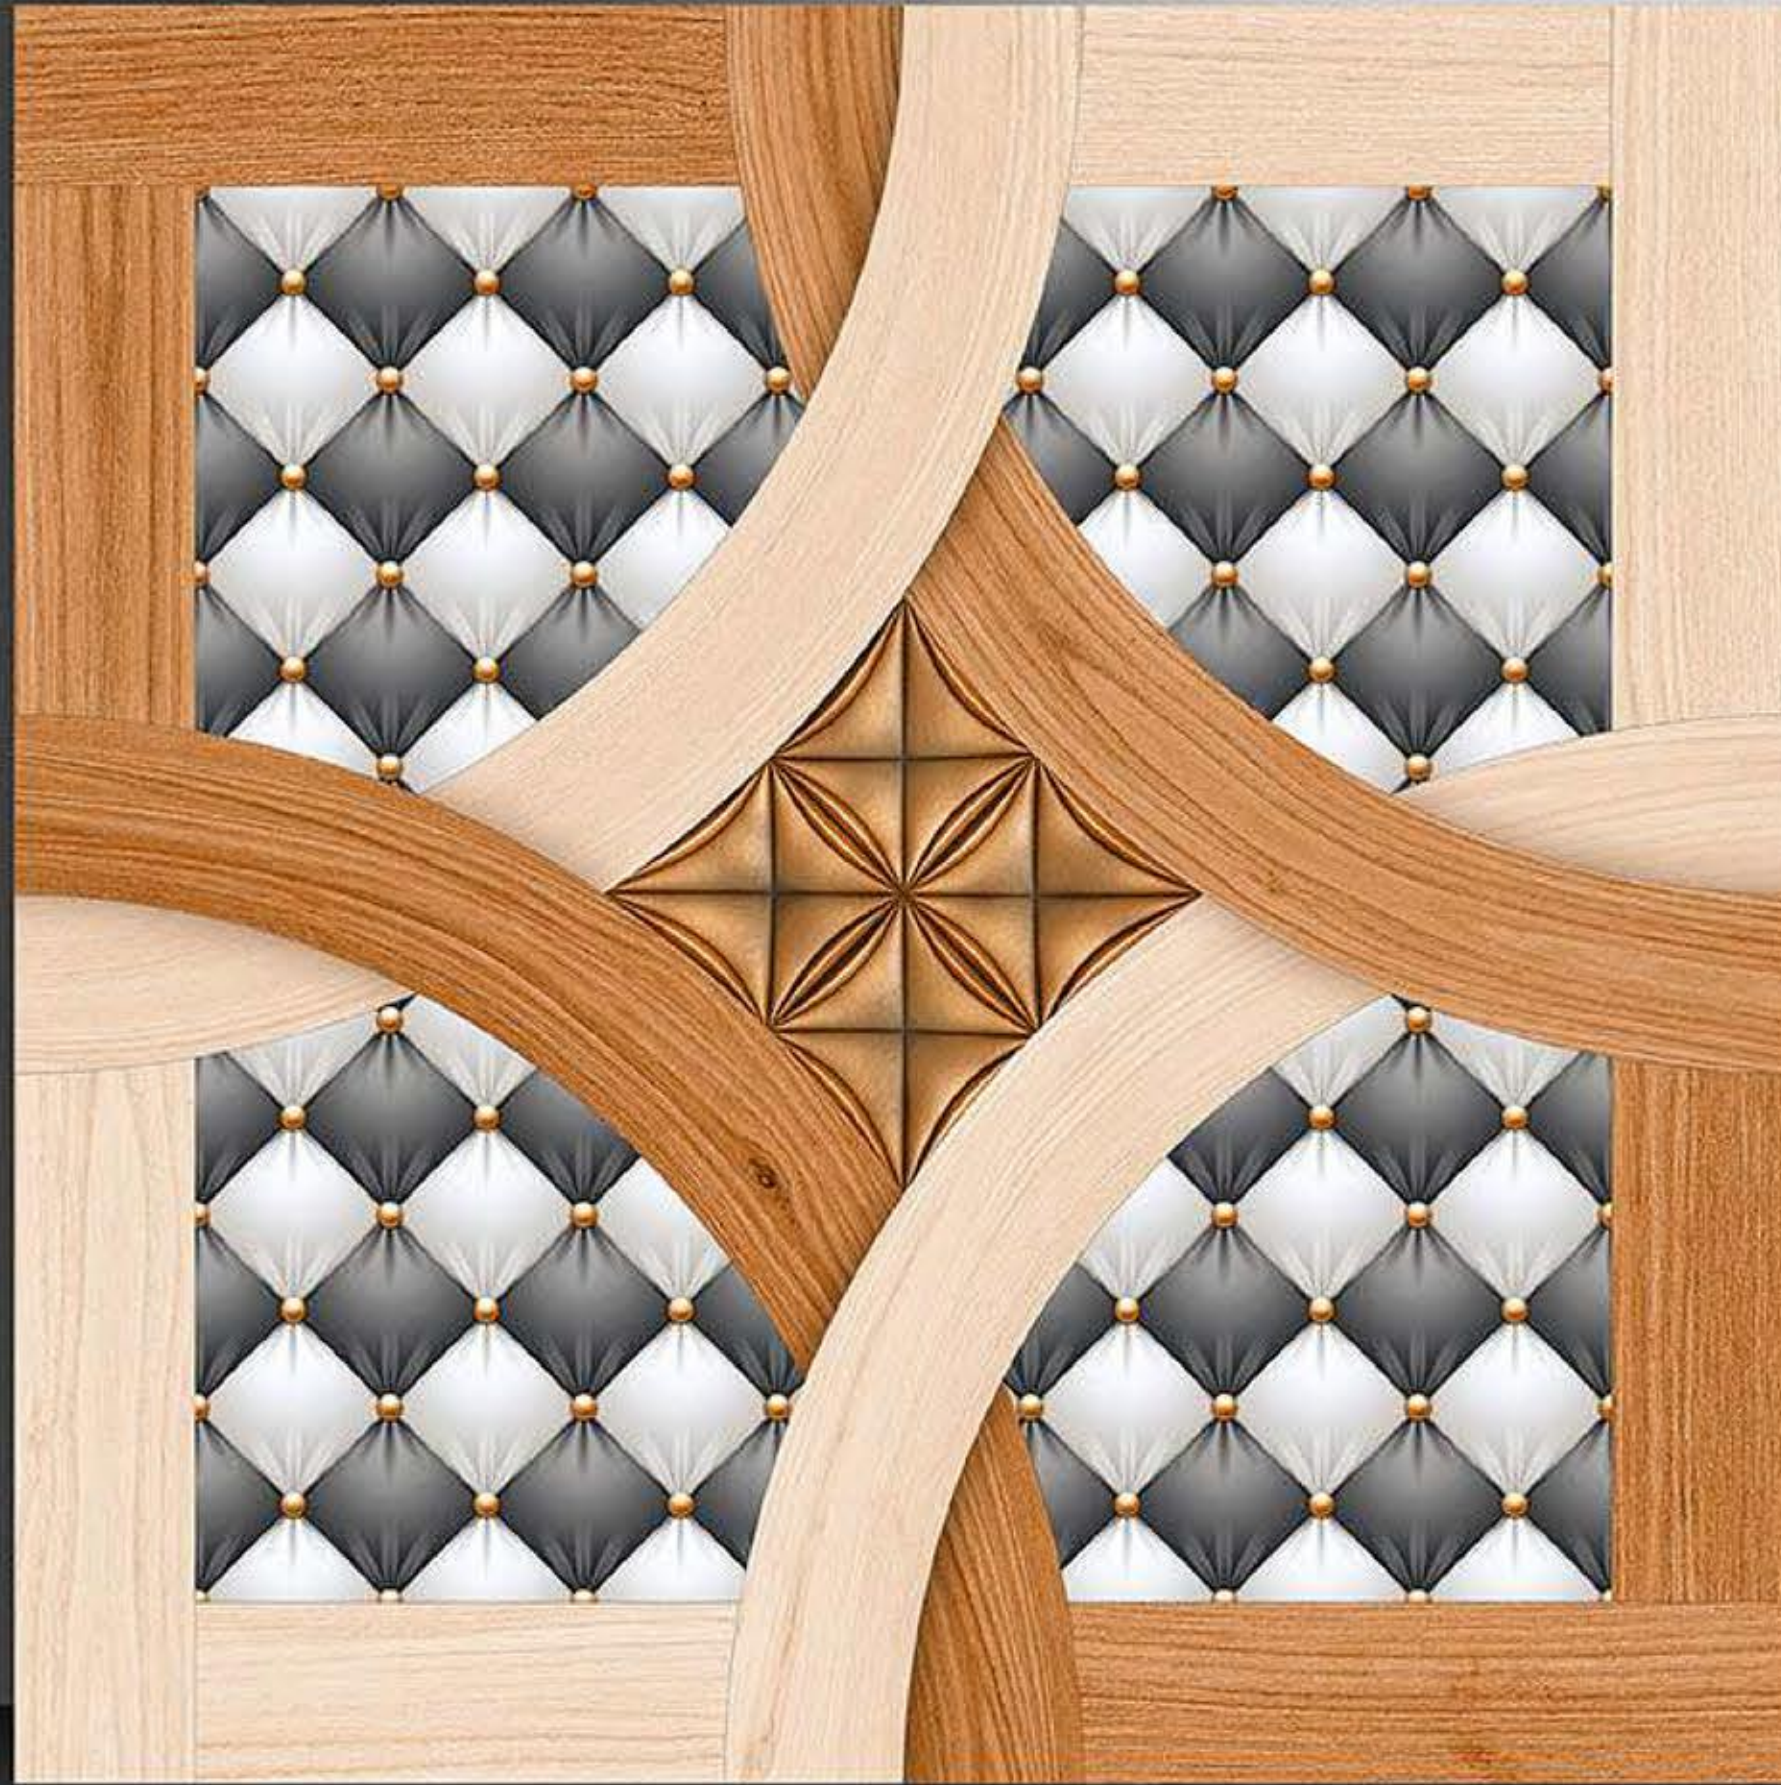

PORCELAIN TILES
600X600MM

2167

NEONTM
TILE

Series
Galicha

PORCELAIN TILES
600X600MM

2168

NEONTM
TILE

Series
Galicha