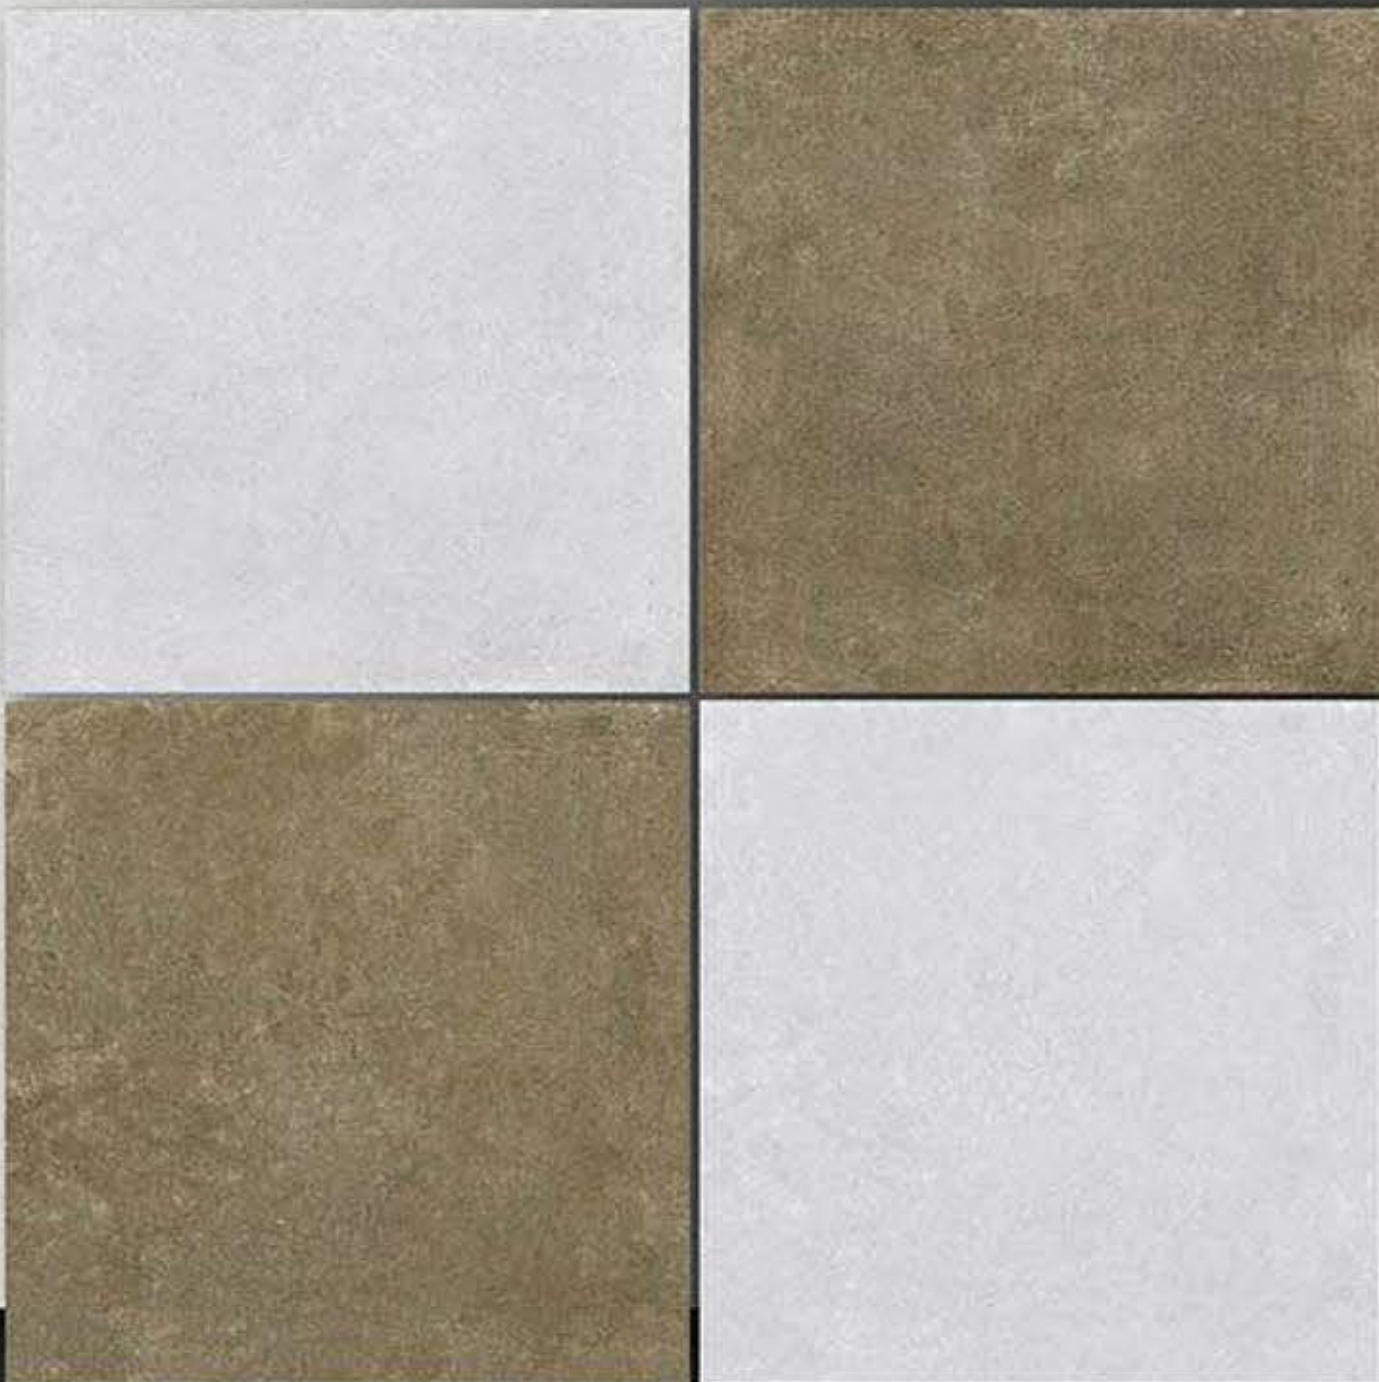

Series
Light/Dark