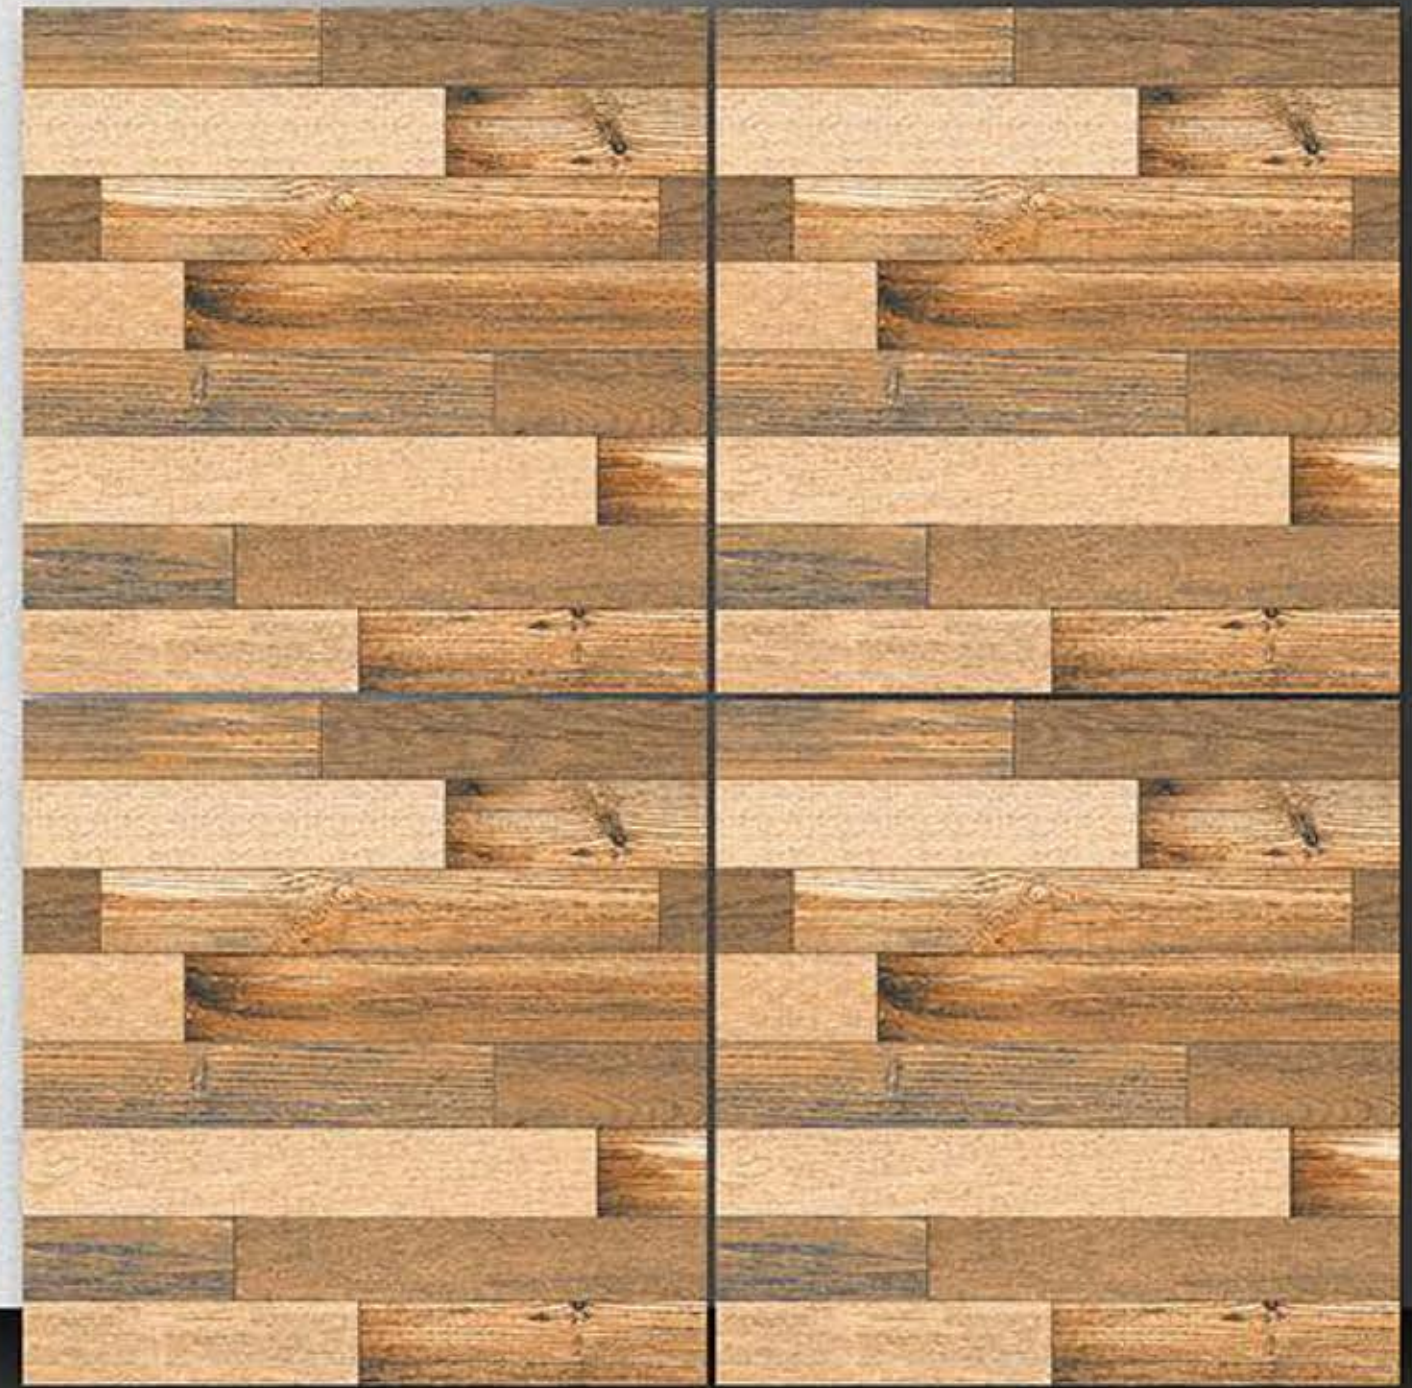

PORCELAIN TILES
600X600MM

4094

NEONTM
TILE

Series
wooden

PORCELAIN TILES
600X600MM

4095

NEONTM
TILE

Series
wooden