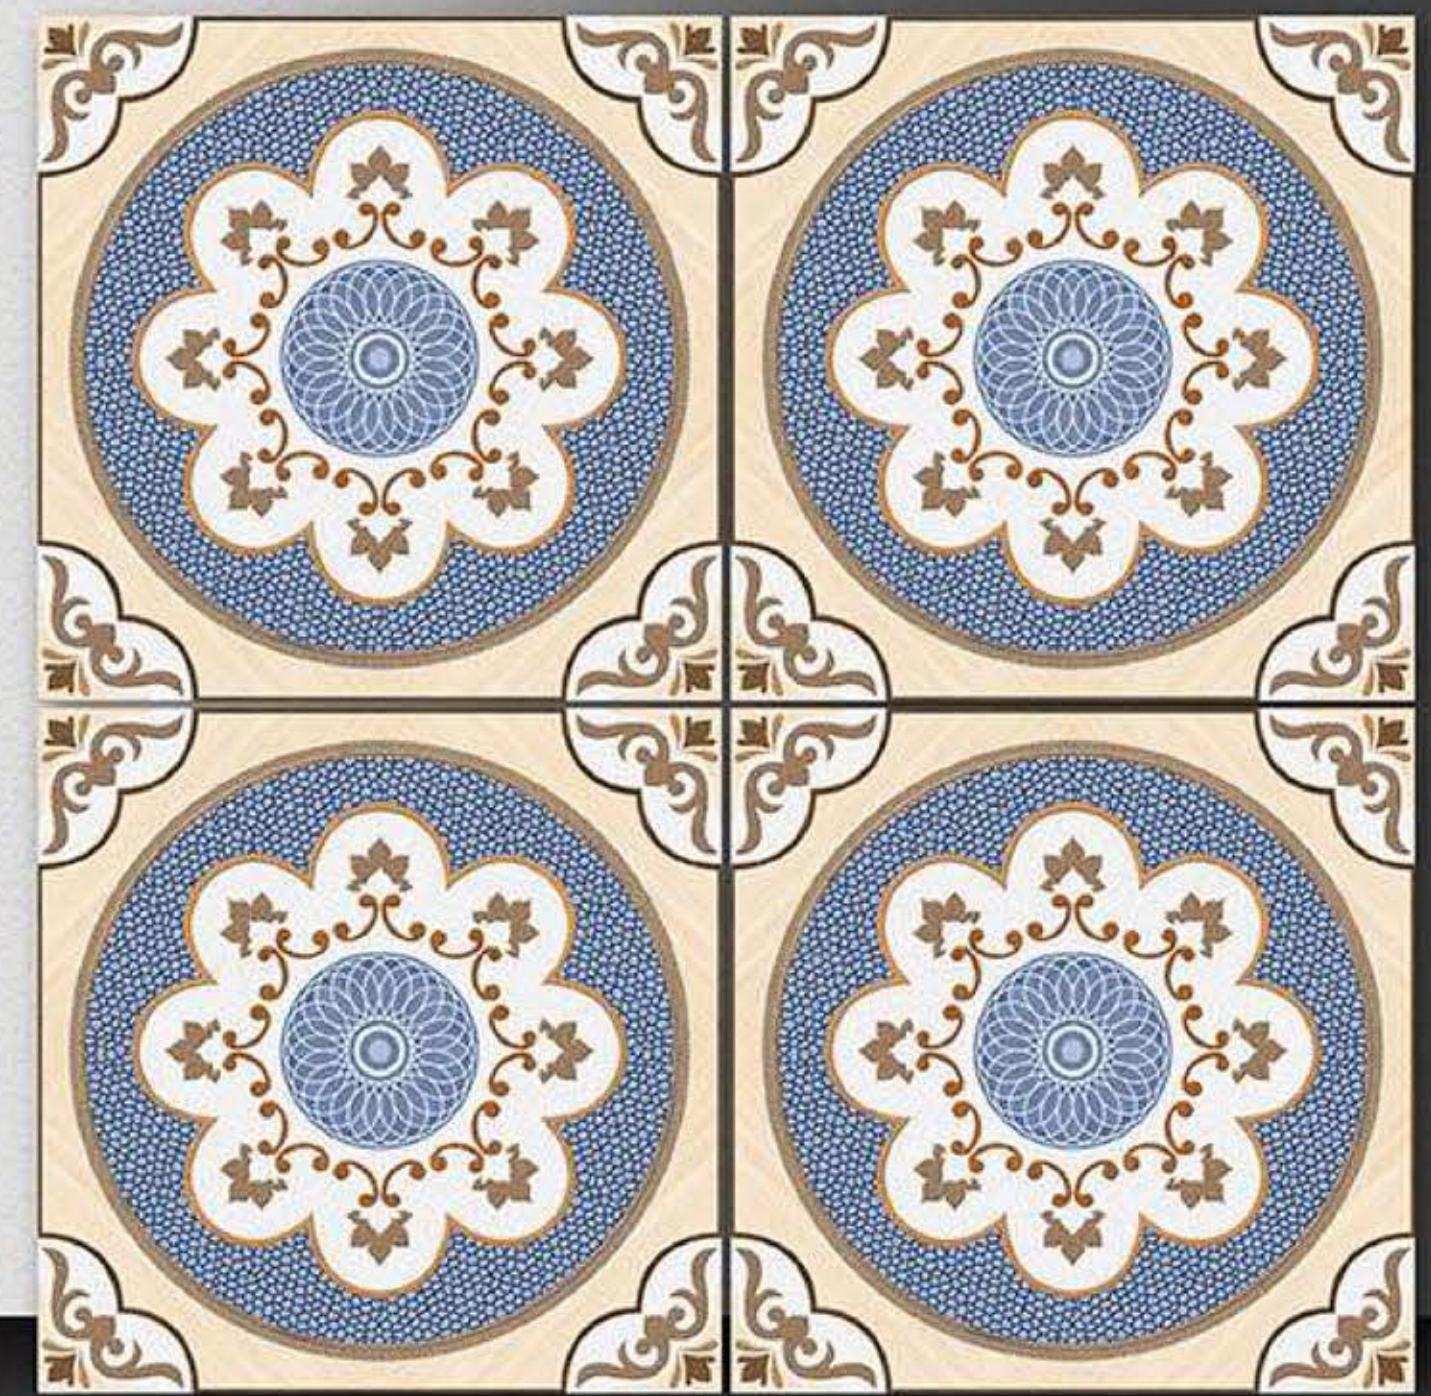

Decor

Series
Light/Dark

Dark

Light

PORCELAIN TILES
600X600MM

2160

NEONTM
TILE

Series
Galicha