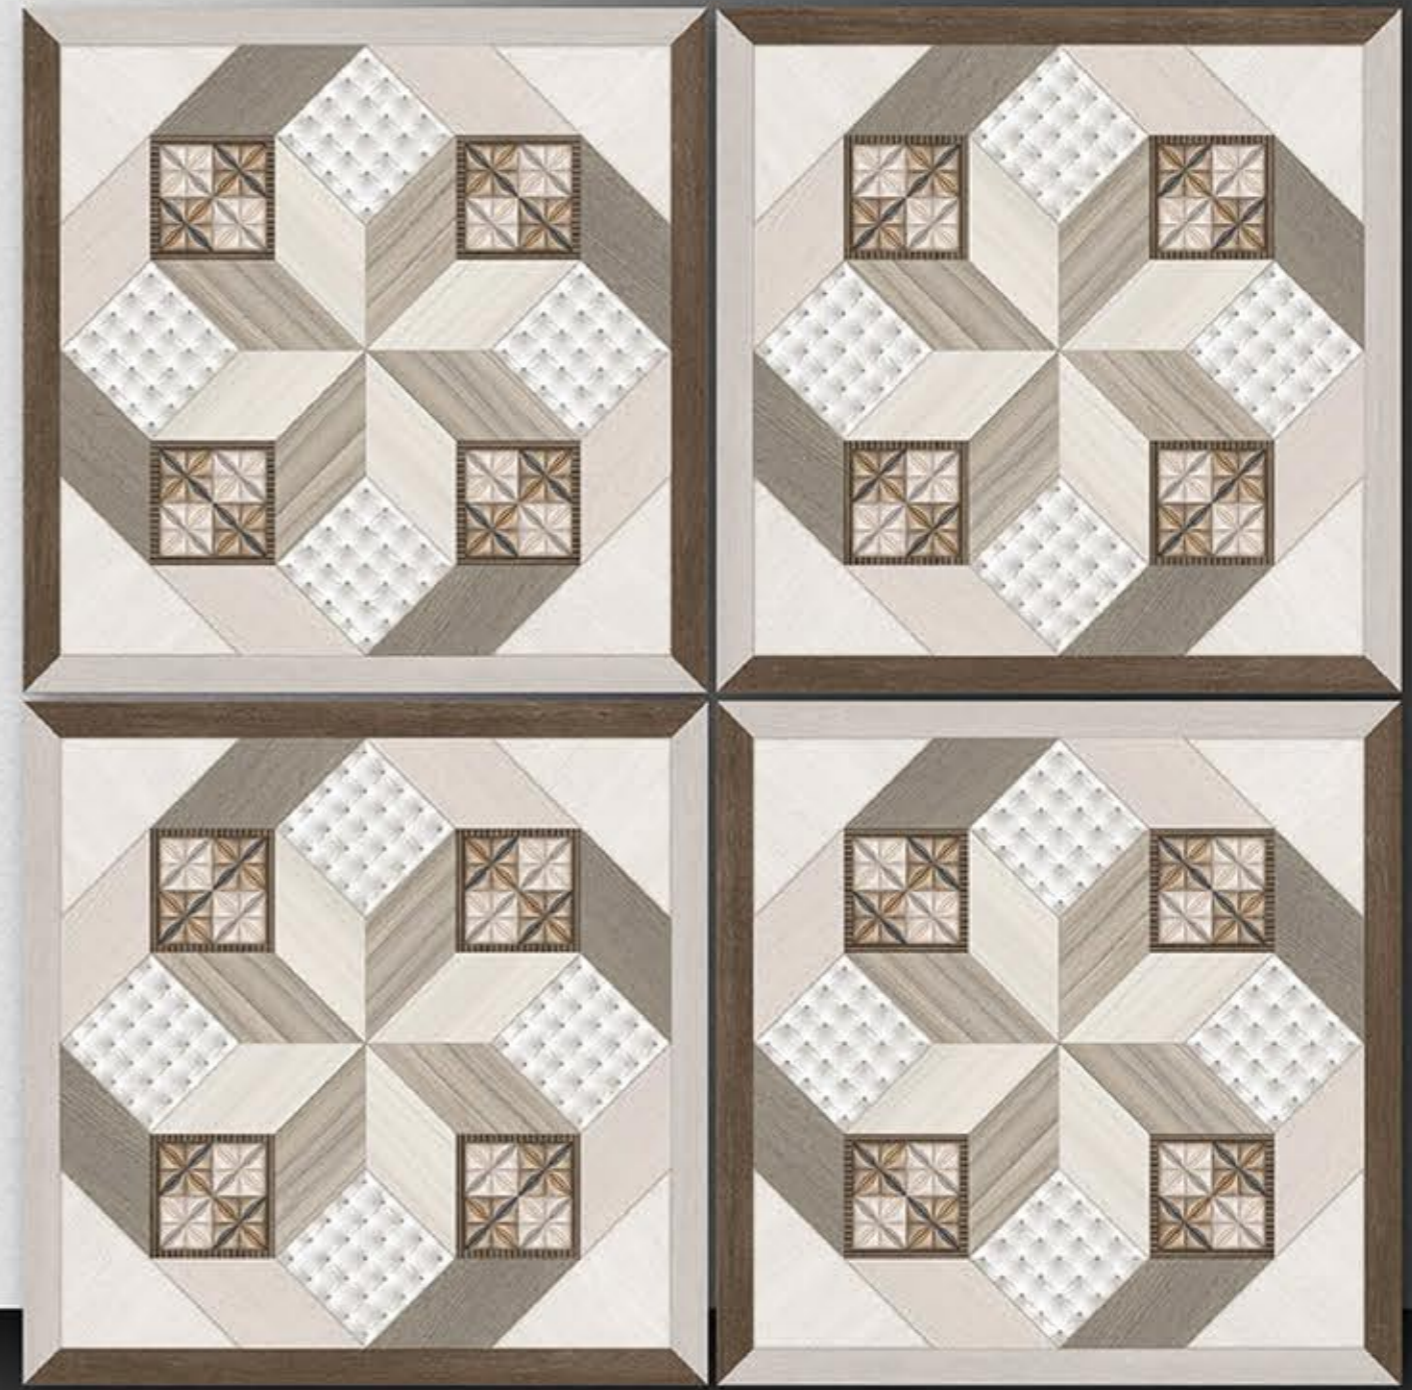

Series
Galicha