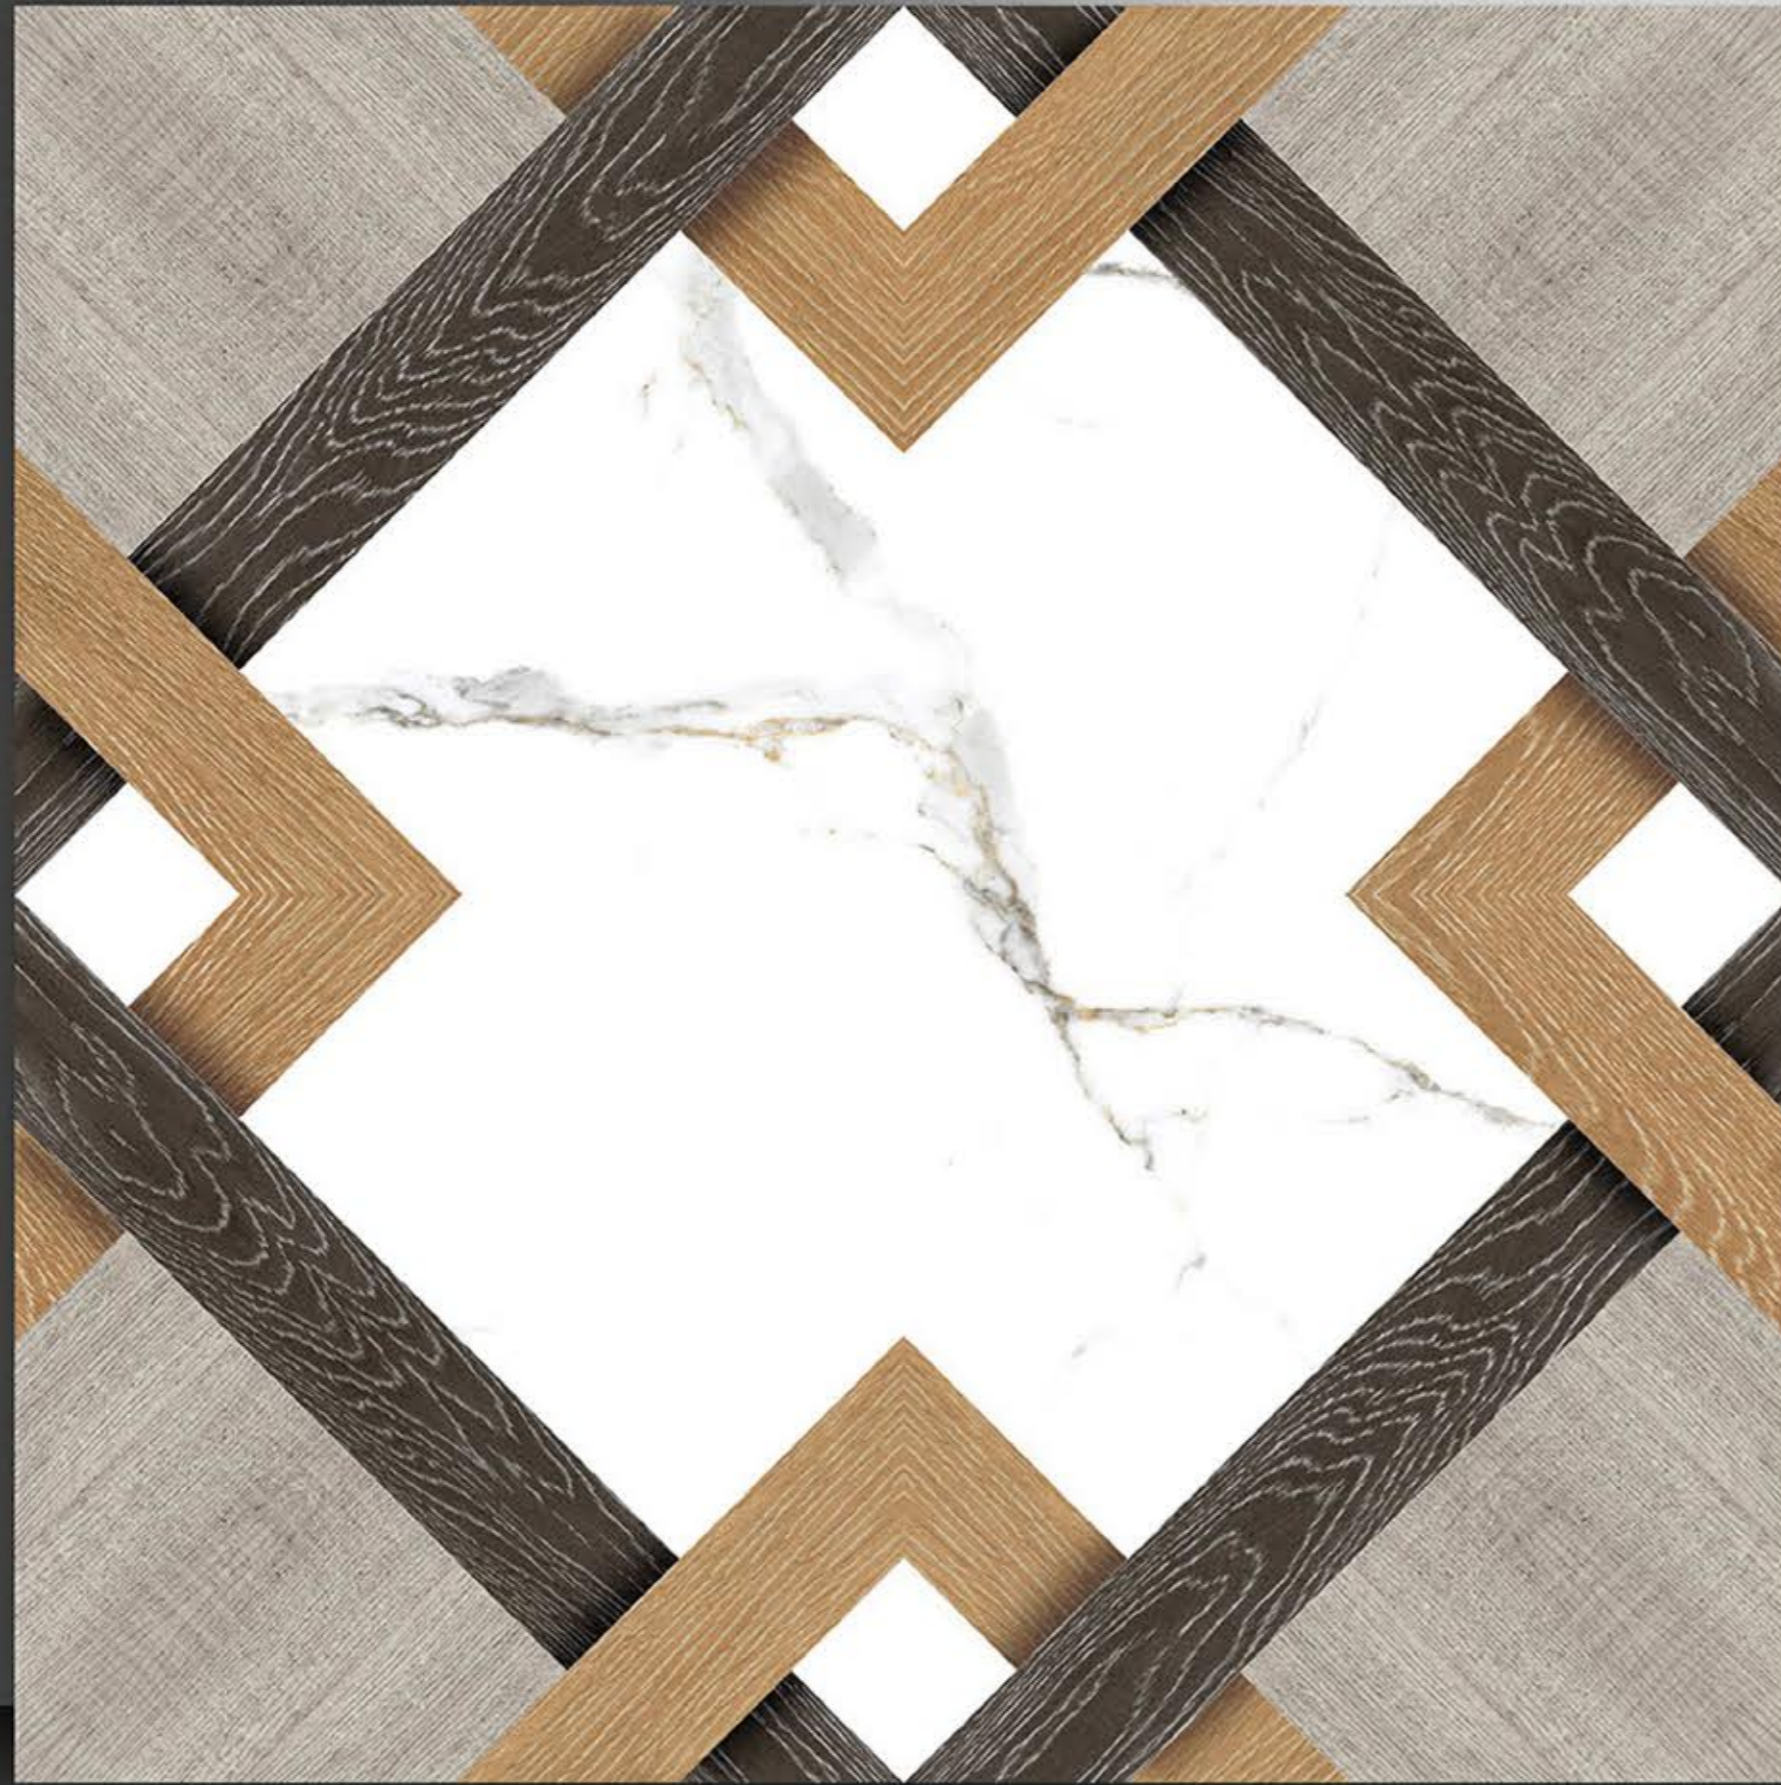

600X600MM

2001

NEON^{TM}
TILE