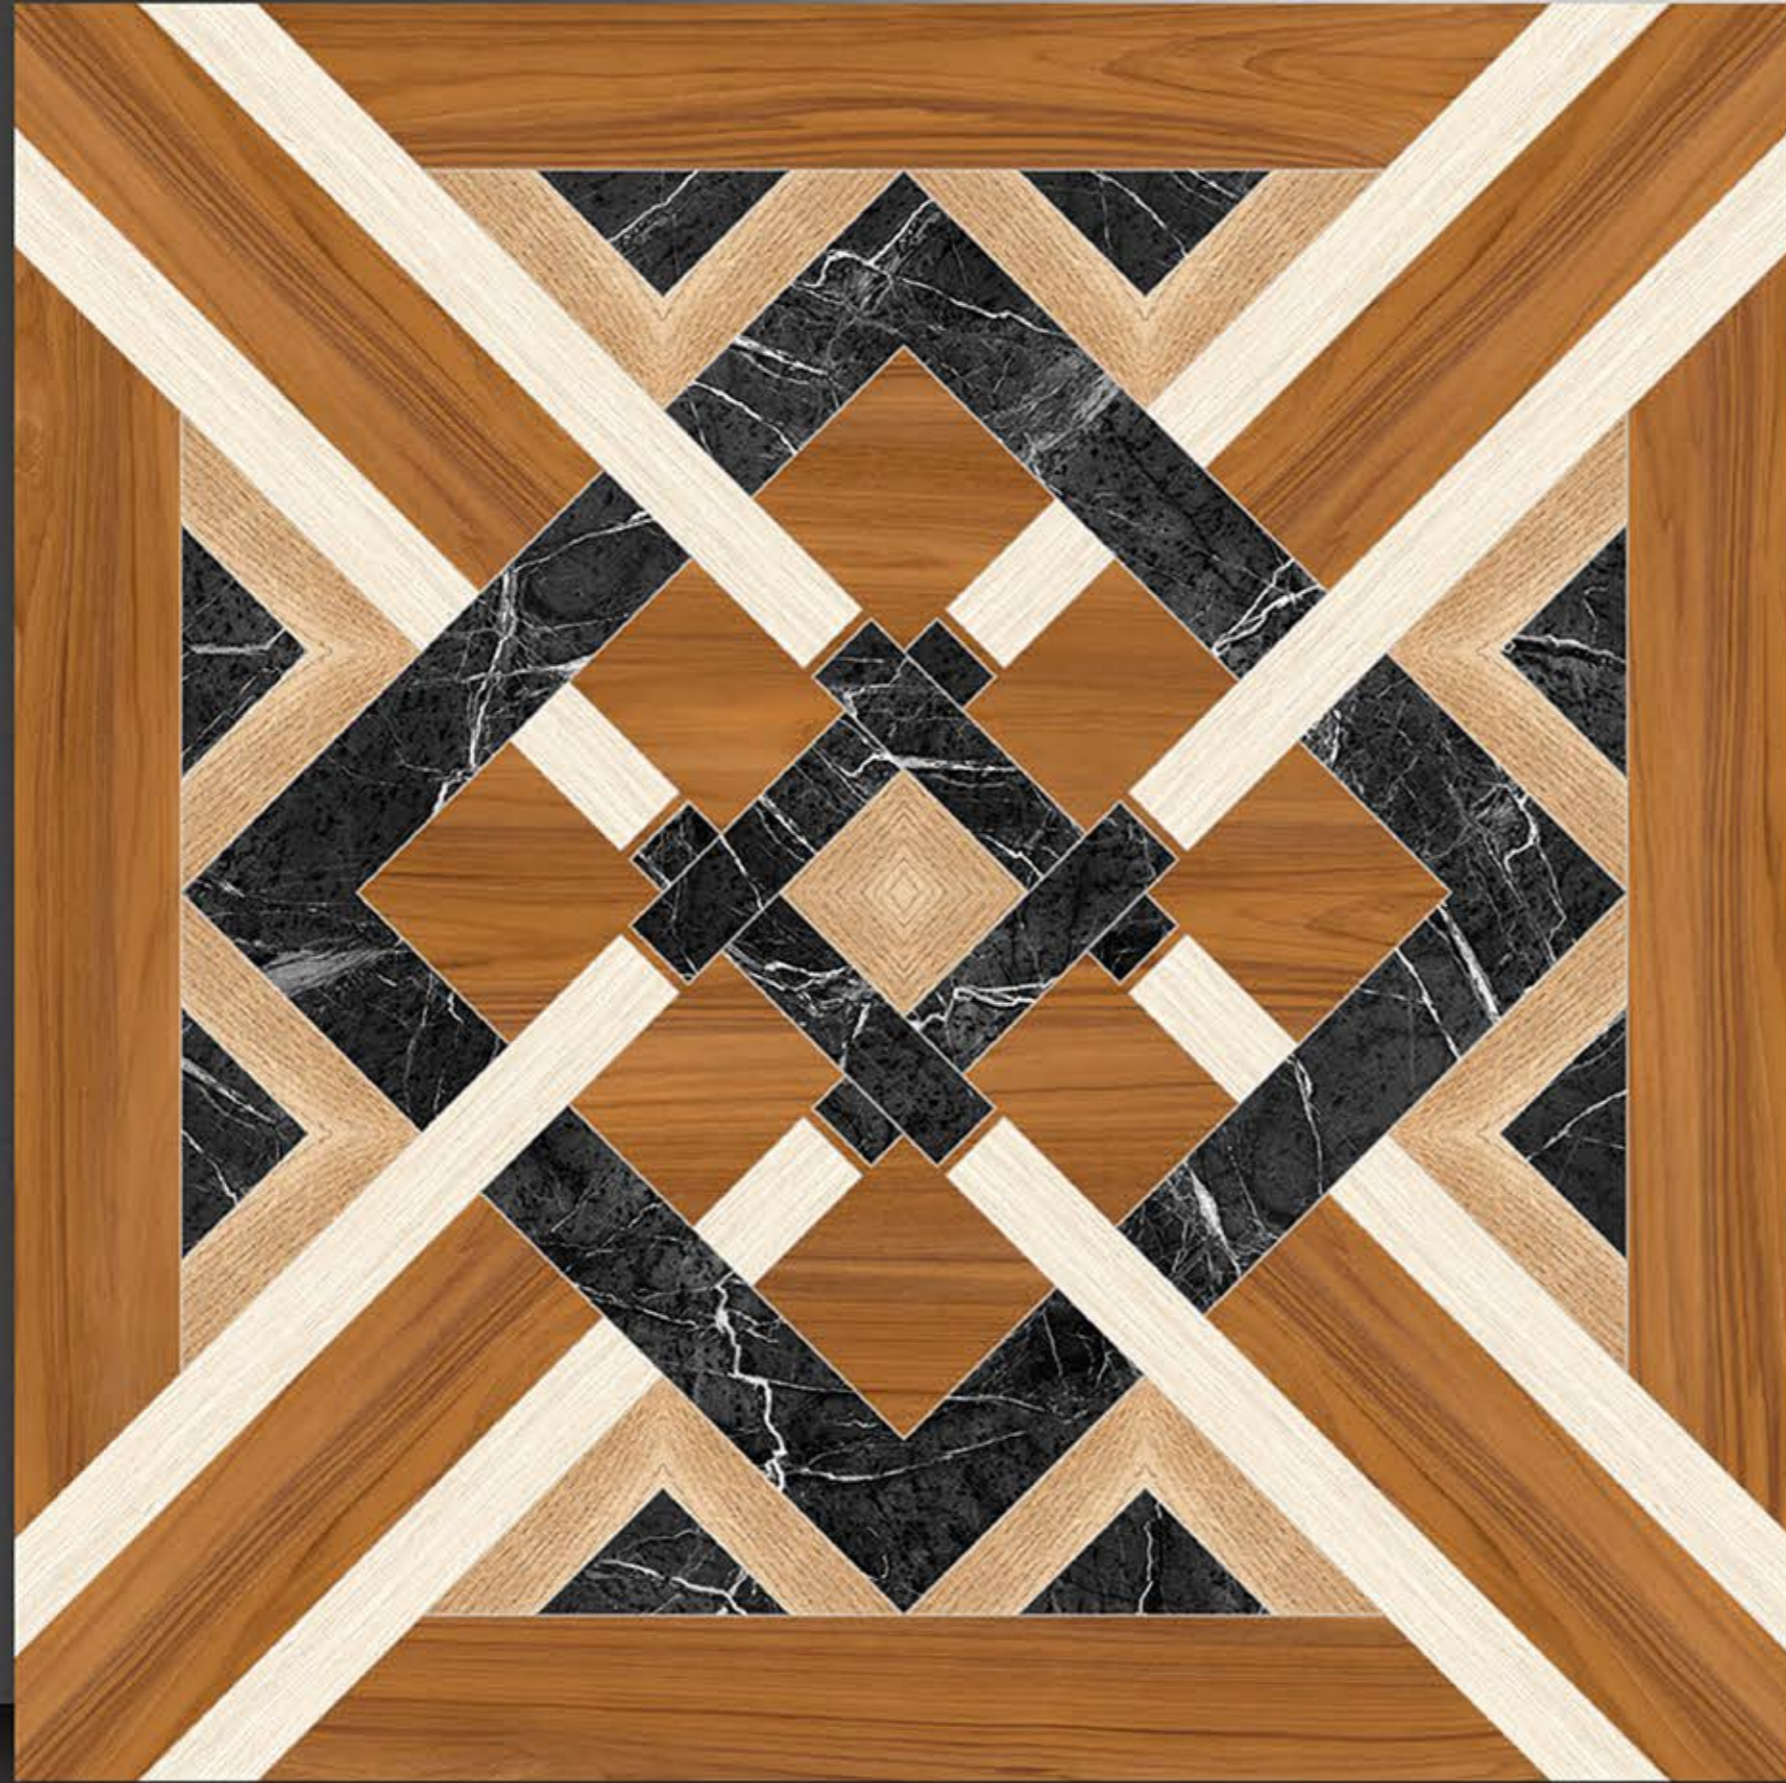

PORCELAIN TILES  
600X600MM

2084

NEON<sup>TM</sup>  
TILE

Series  
Galicha

PORCELAIN TILES  
600X600MM

2085

NEON<sup>TM</sup>  
TILE

Series  
Galicha