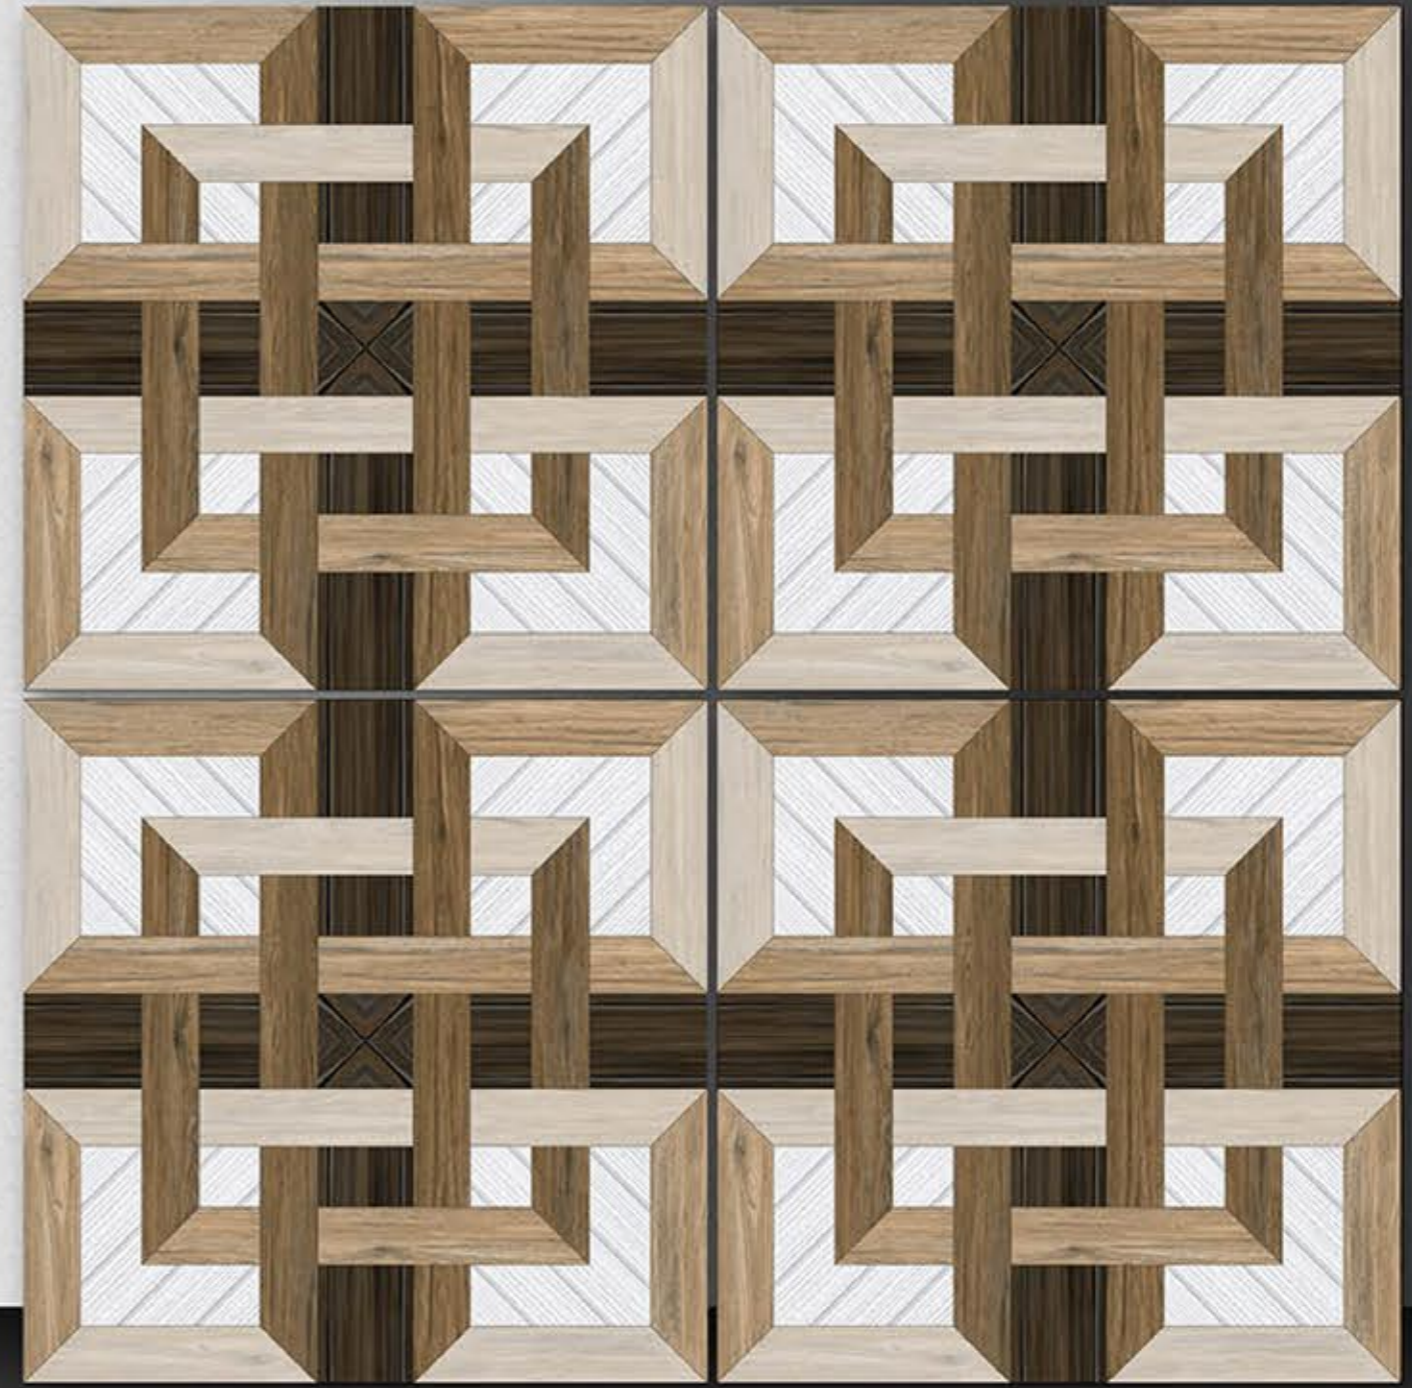

NEON^{TM}
TILE

Series
Galicha