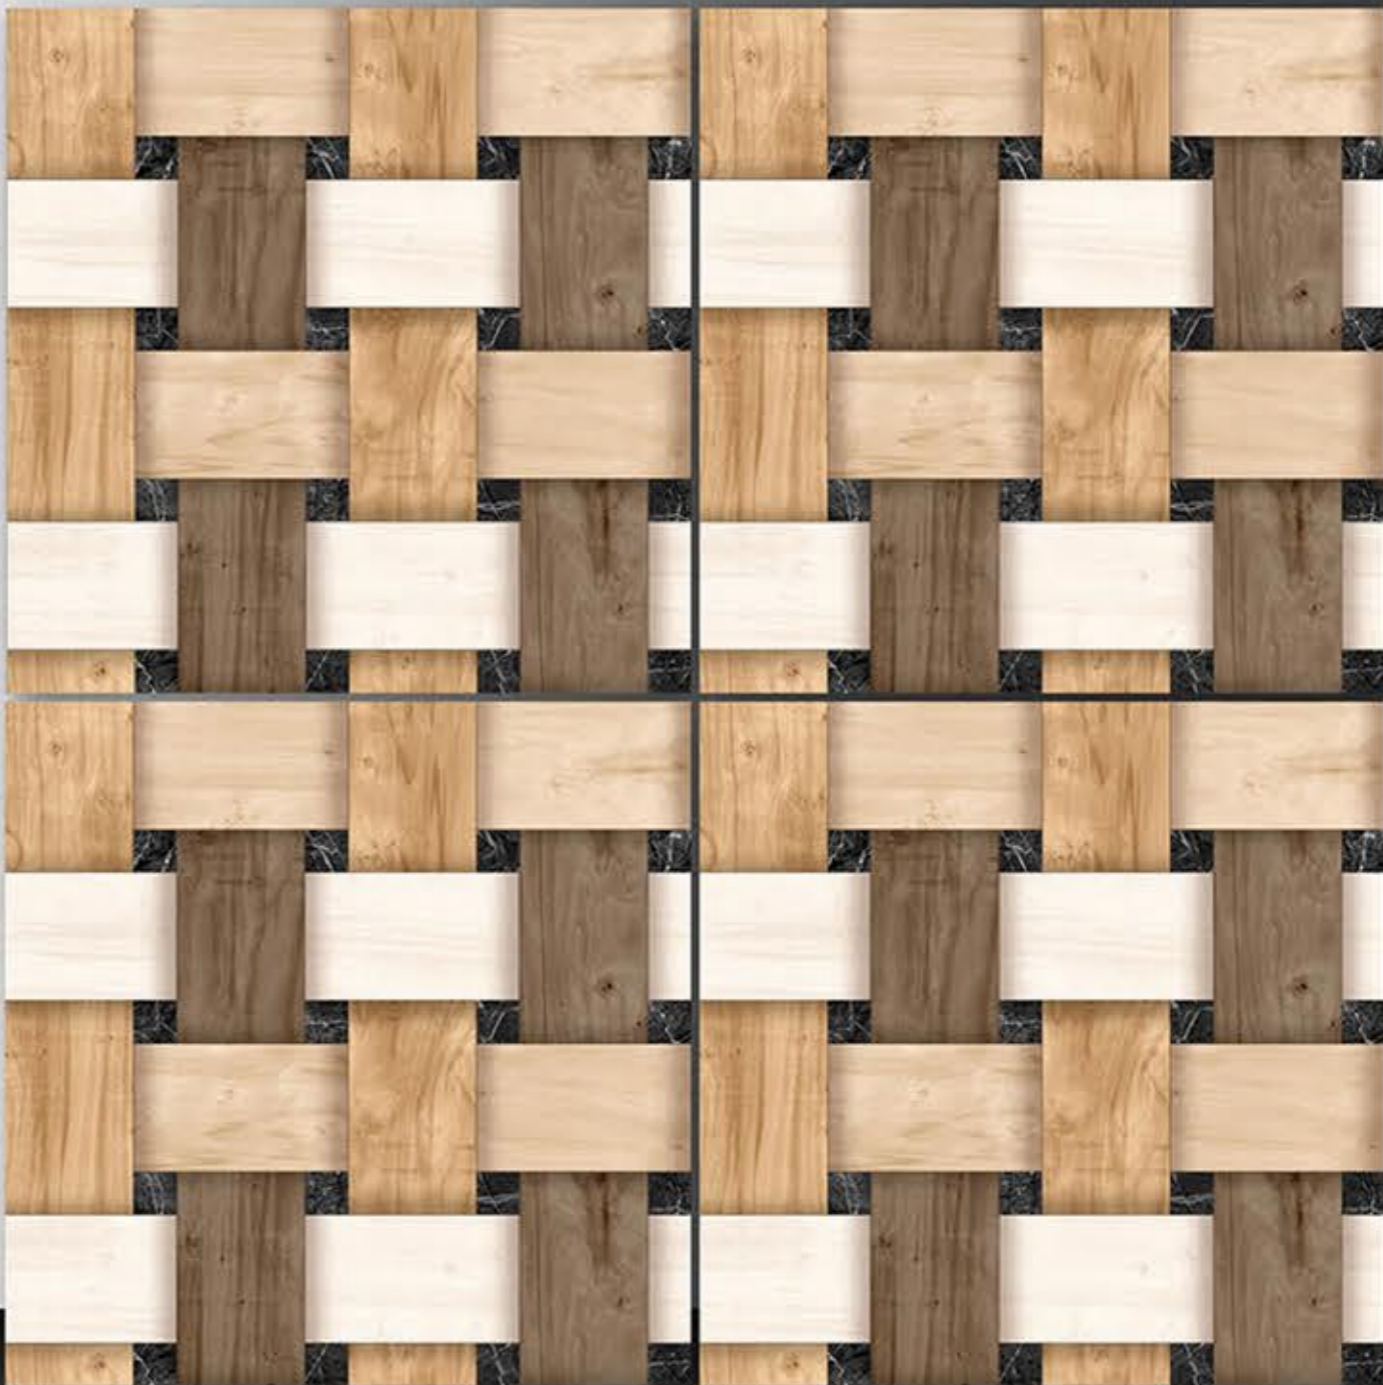

NEON^{TM}
TILE

Series
Galicha