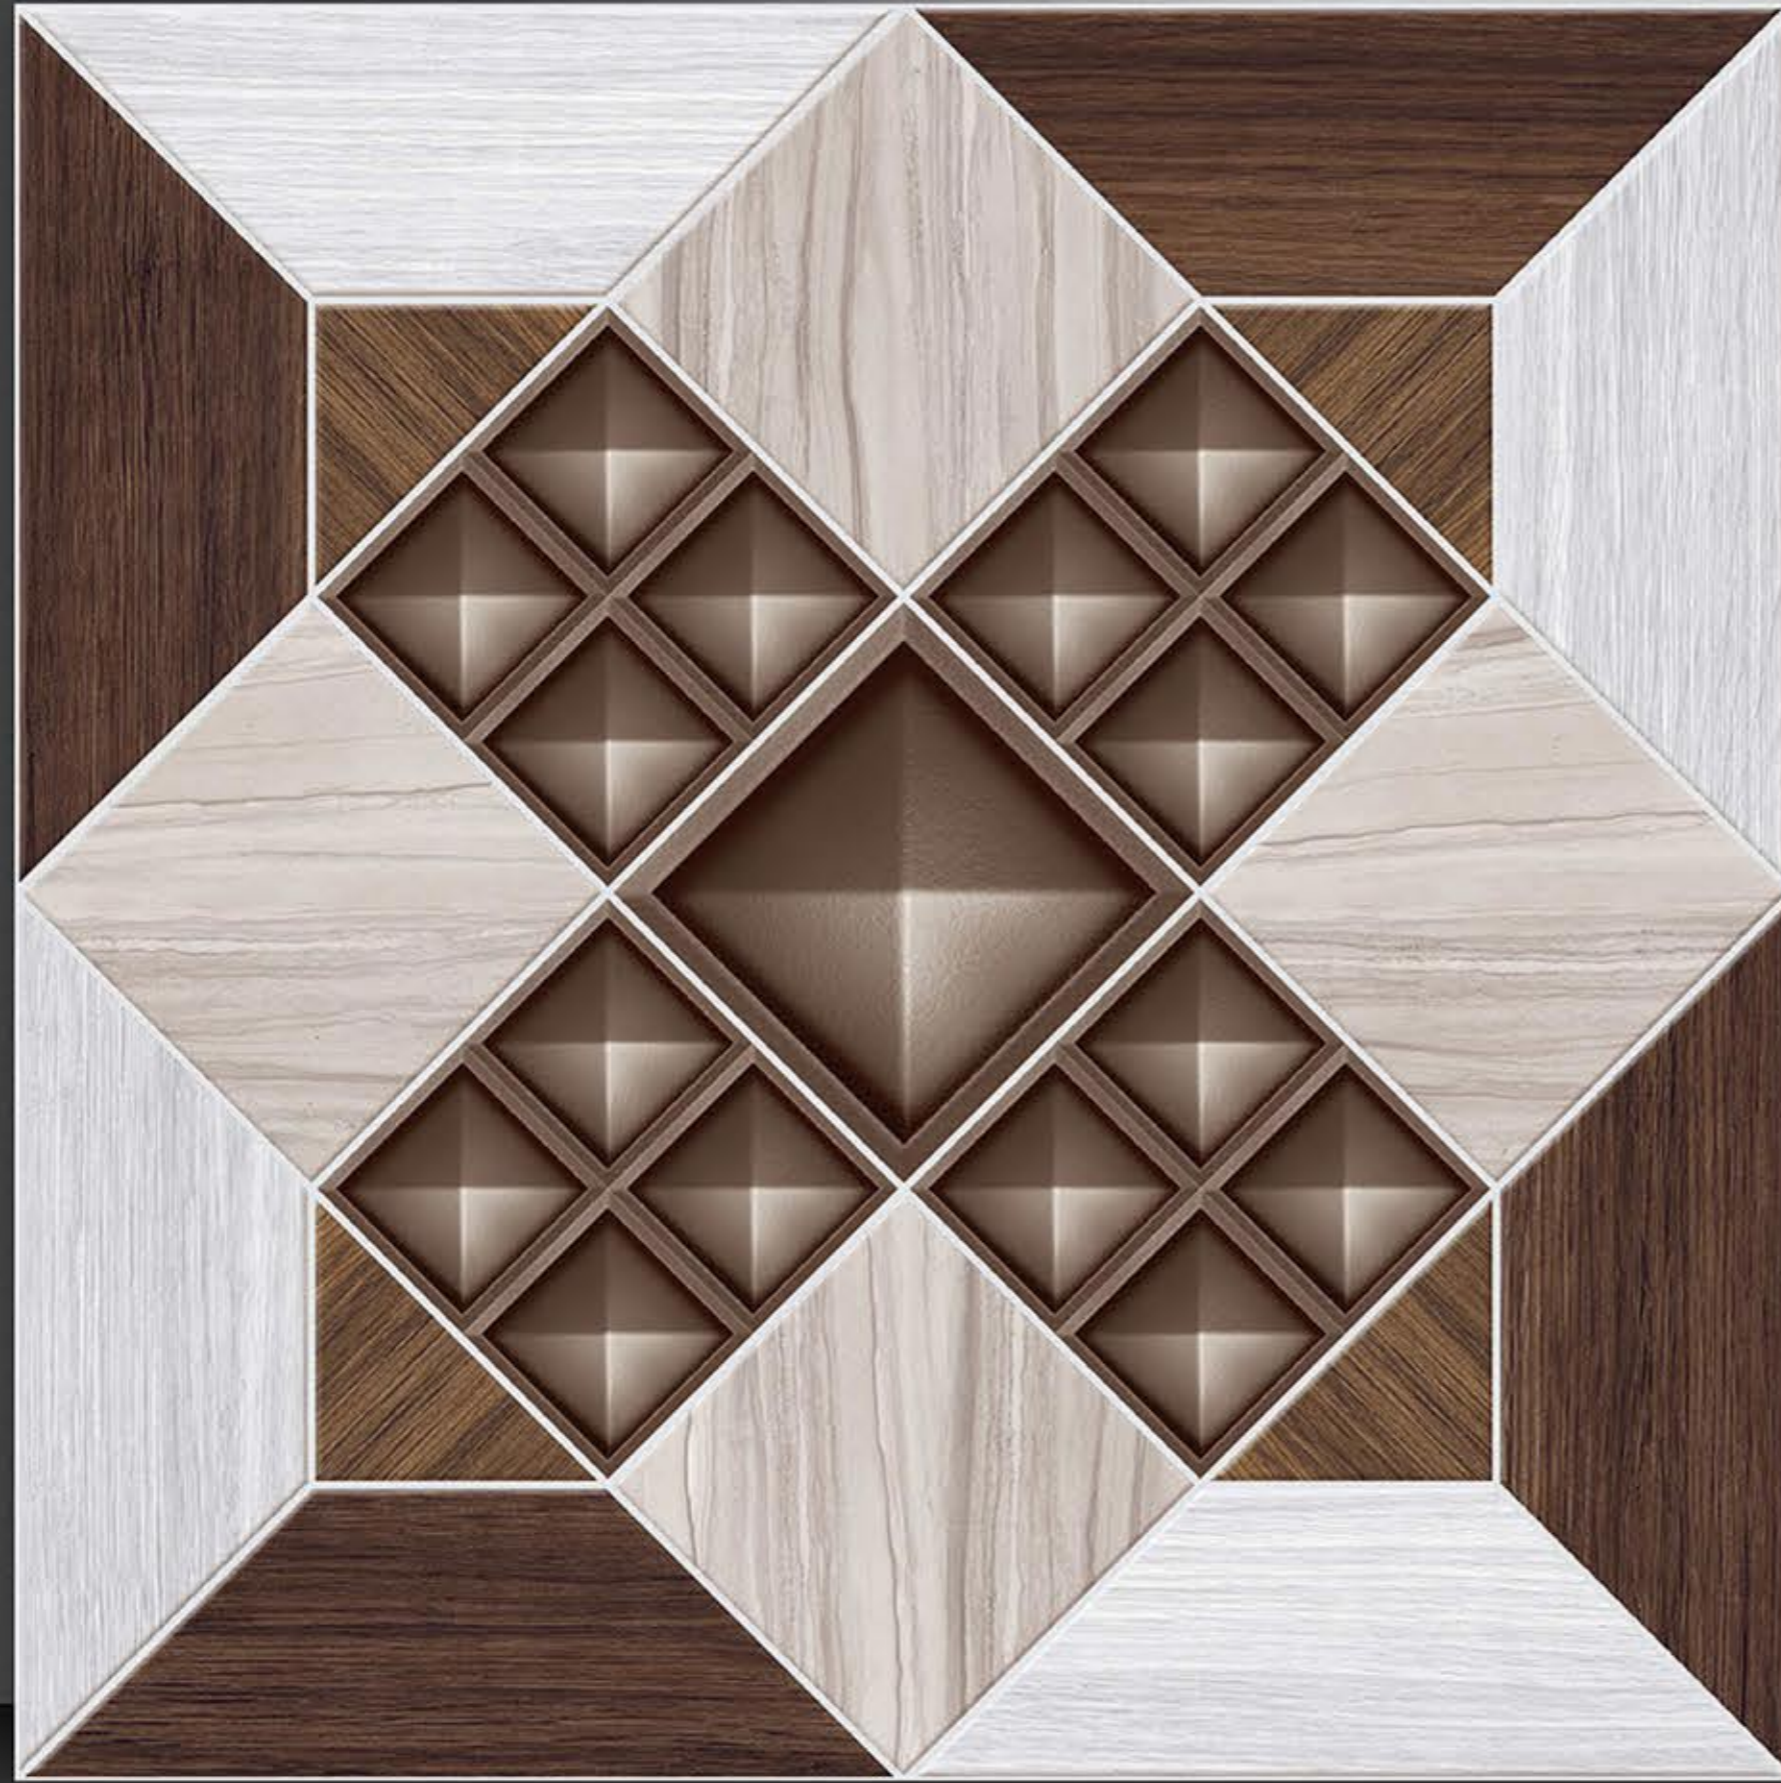

PORCELAIN TILES
600X600MM

2033

NEON^{TM}
TILE