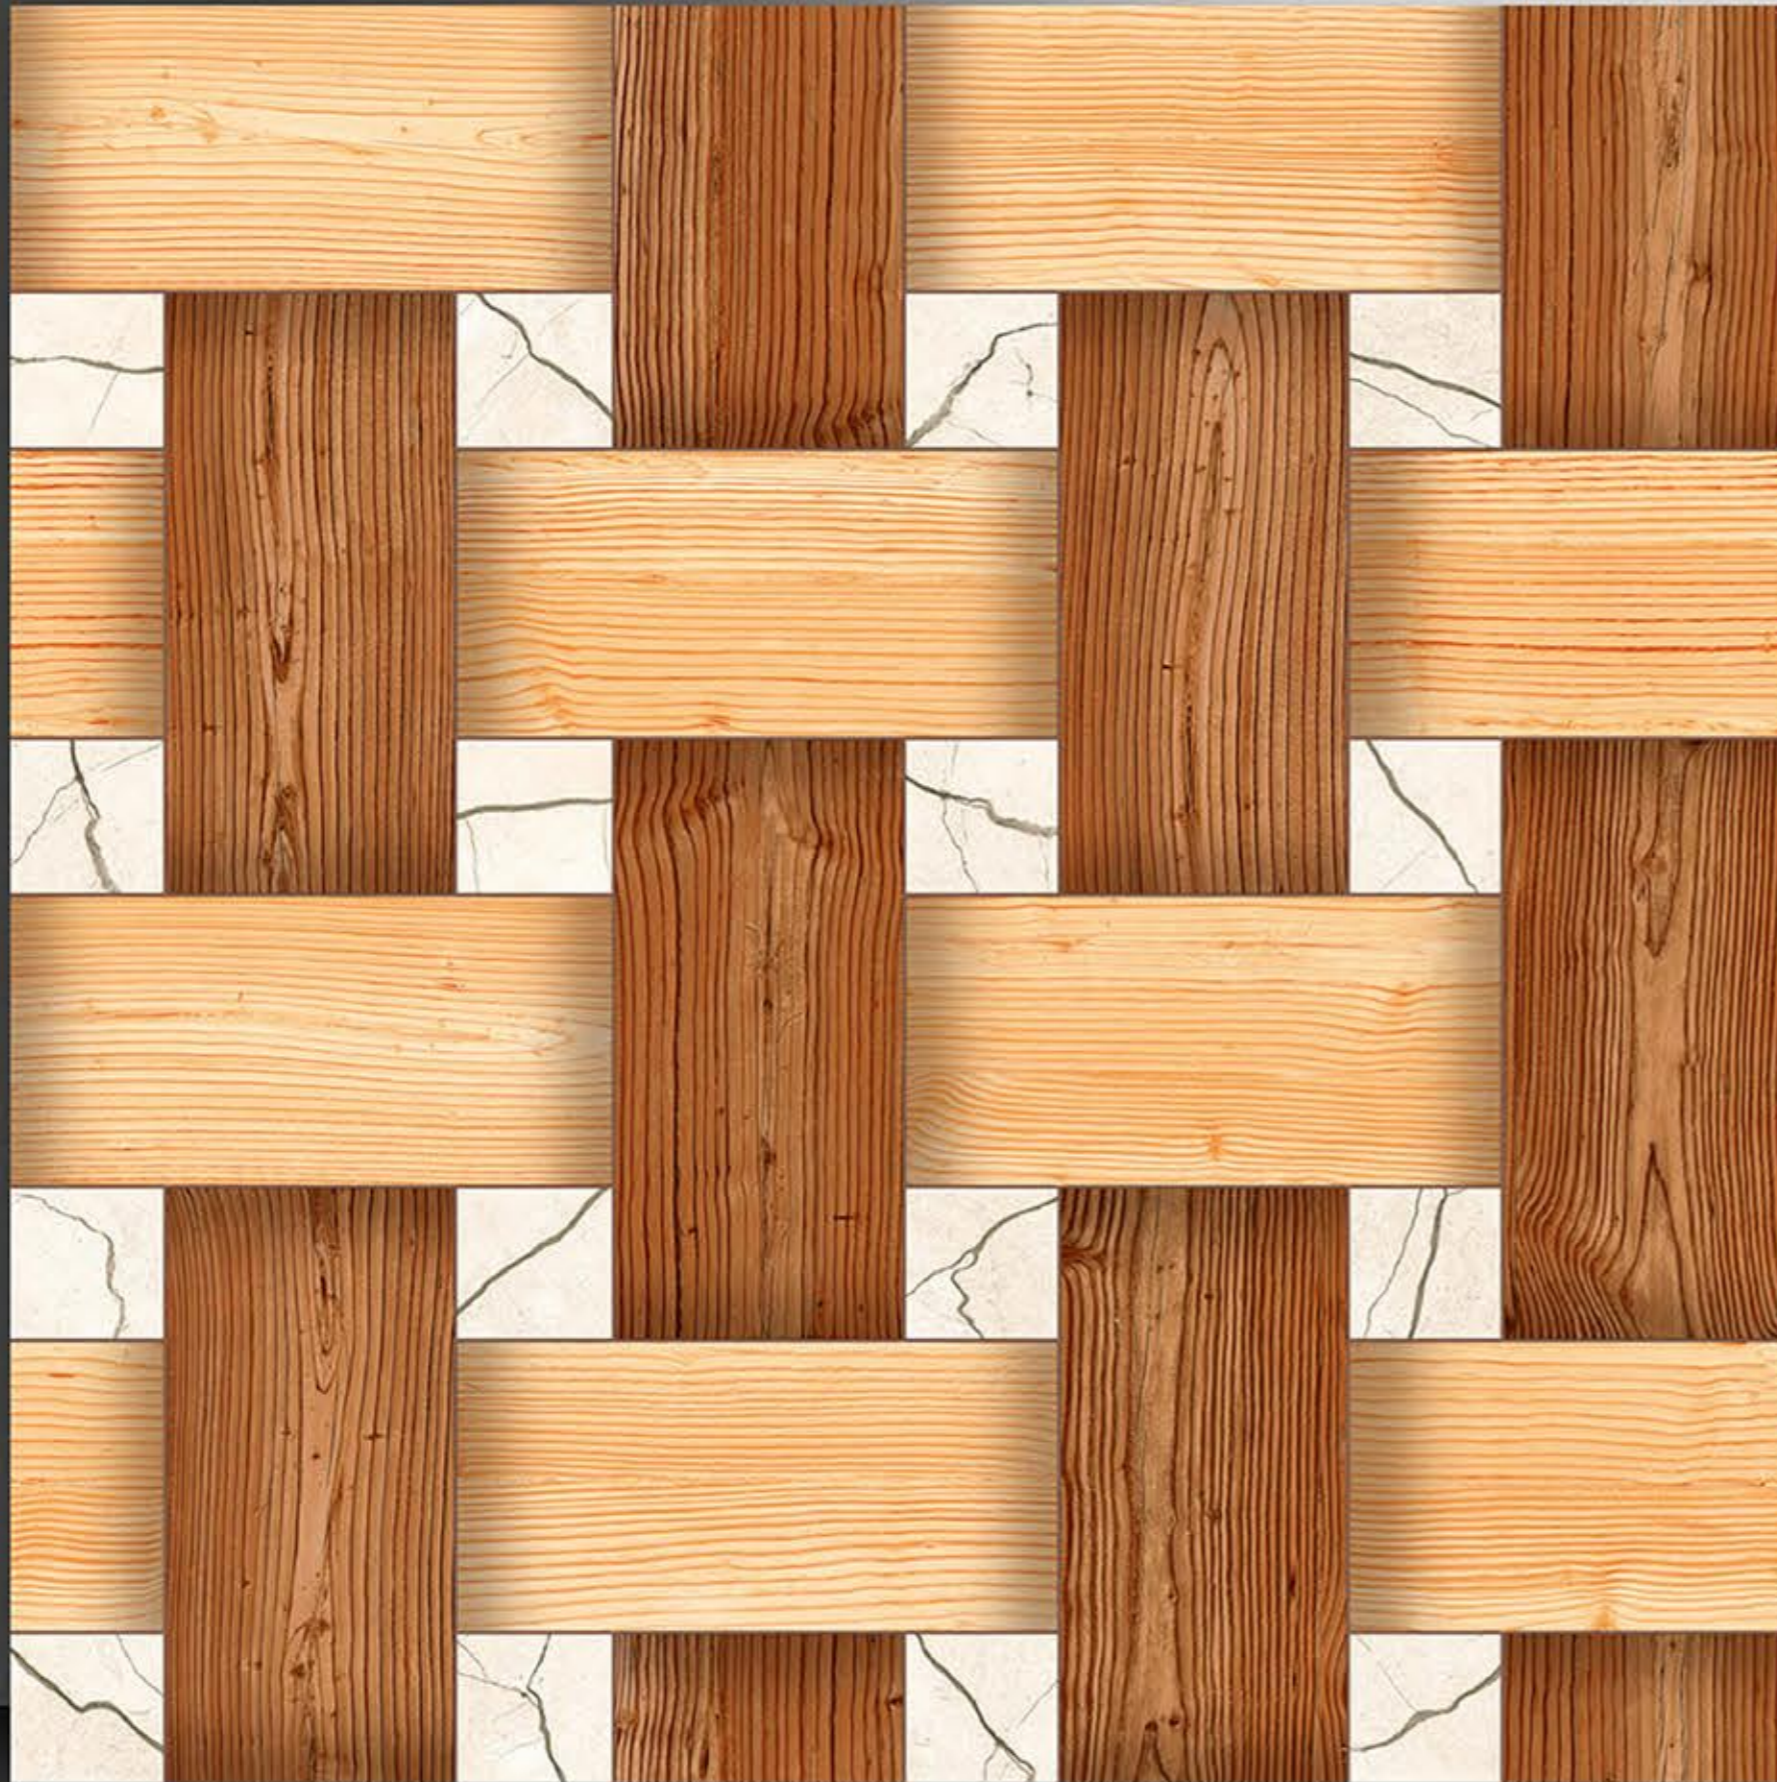

PORCELAIN TILES  
600X600MM

2087

NEON<sup>TM</sup>  
TILE

Series  
Galicha

PORCELAIN TILES  
600X600MM

2088

NEON<sup>TM</sup>  
TILE

Series  
Galicha