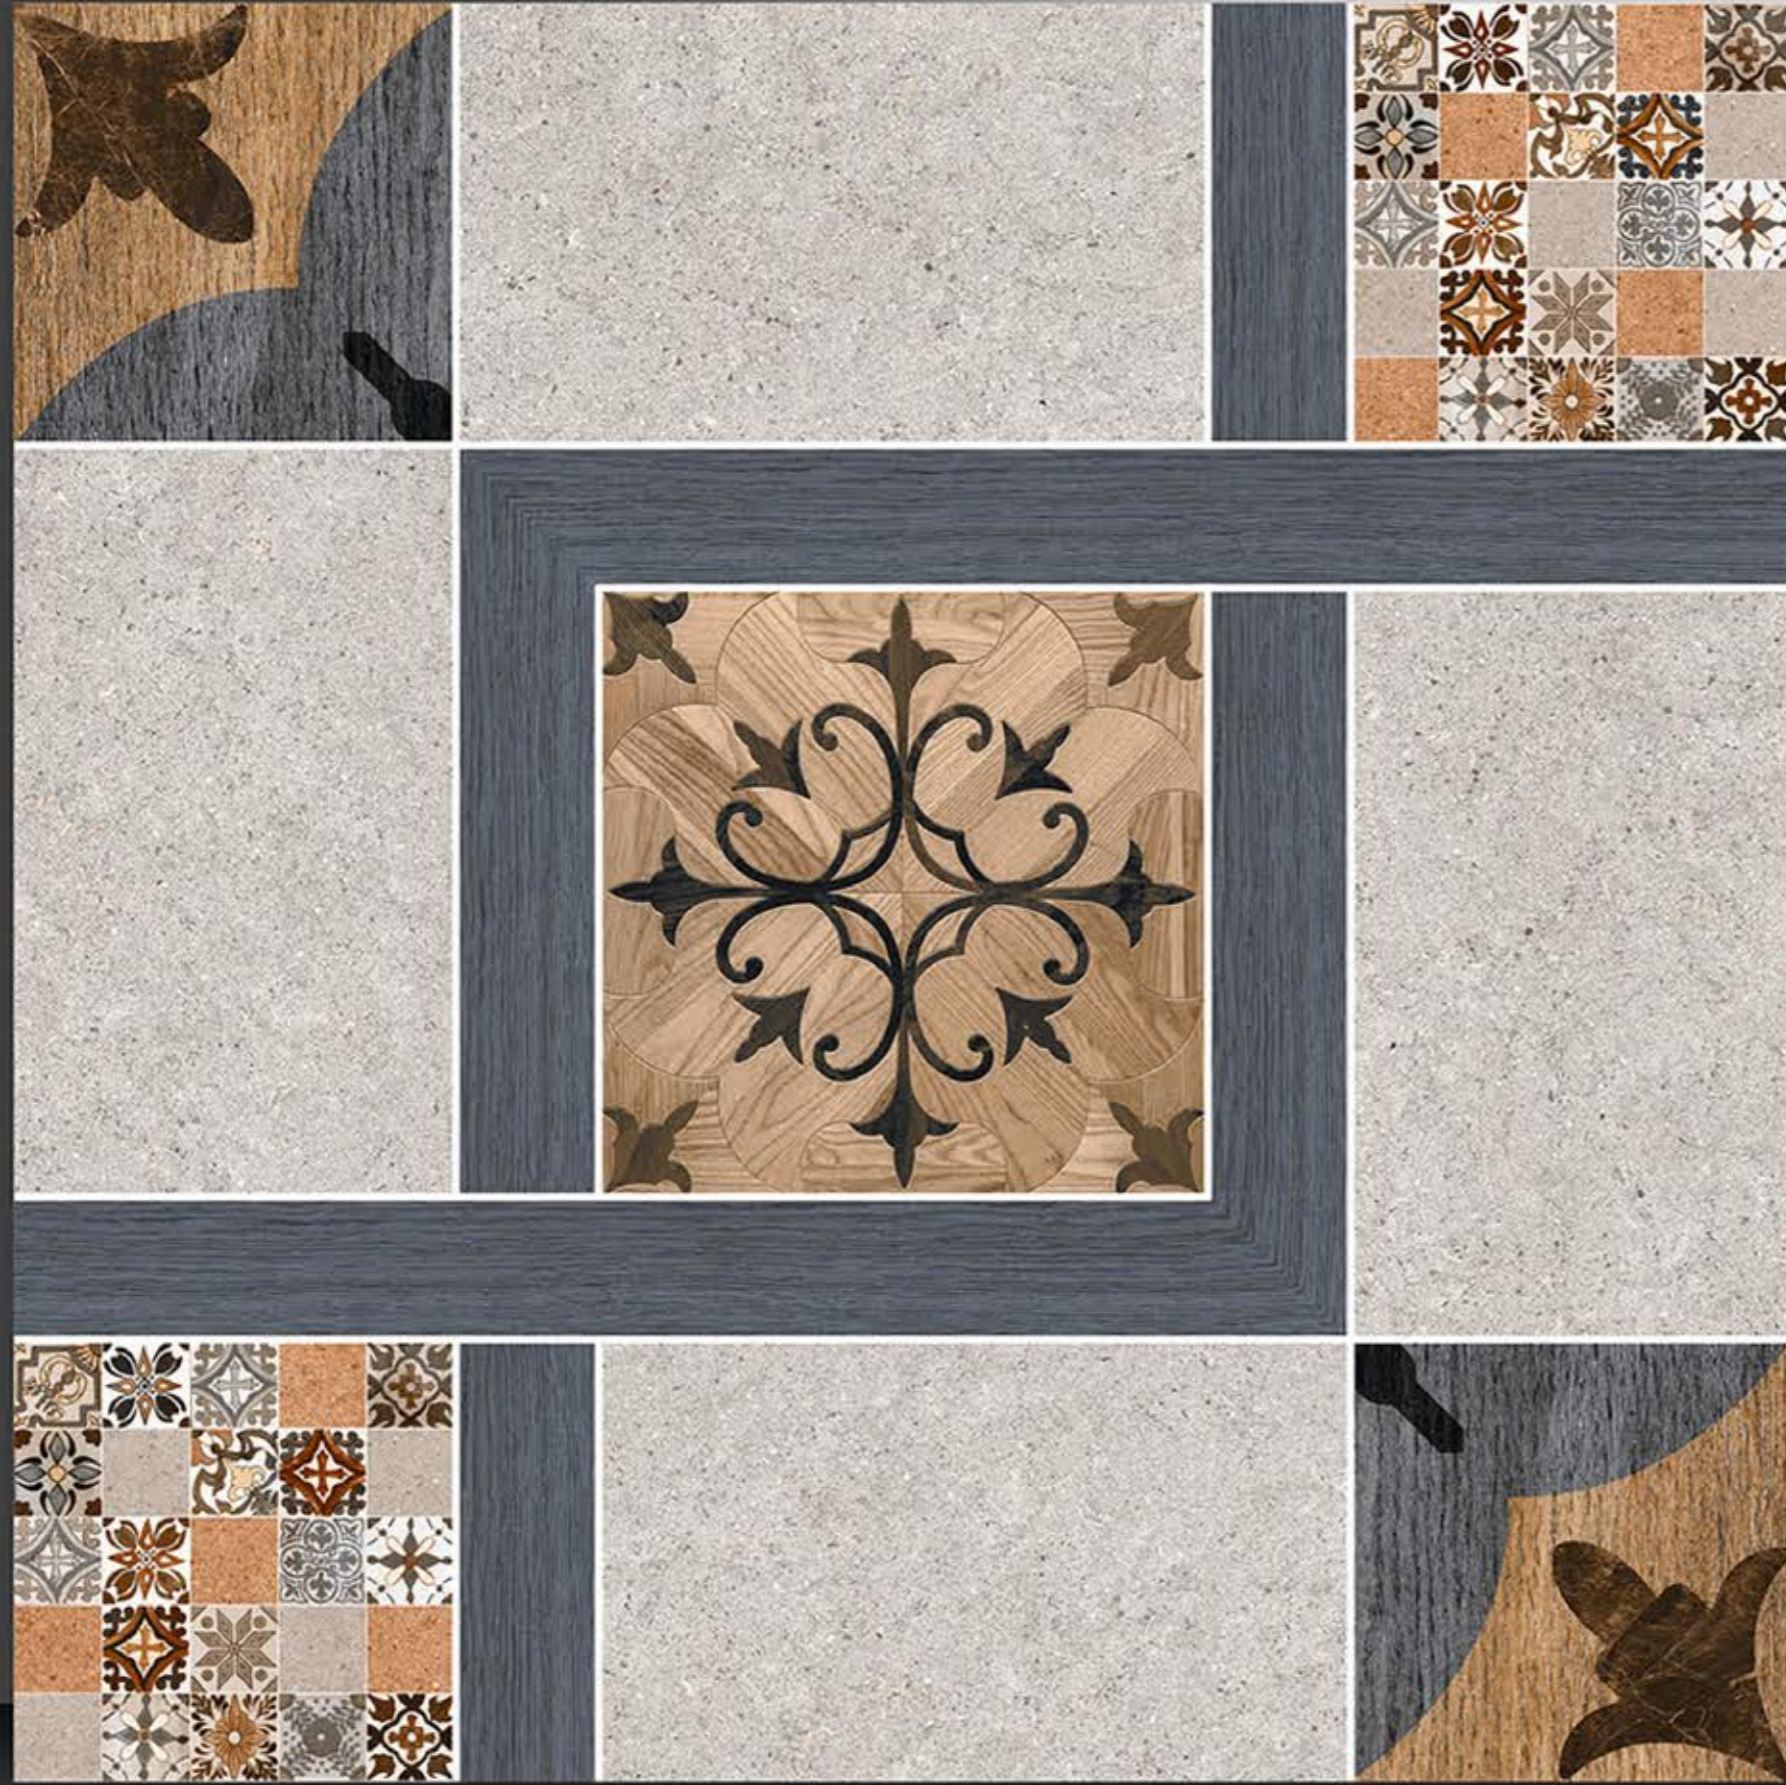

PORCELAIN TILES
600X600MM

2141