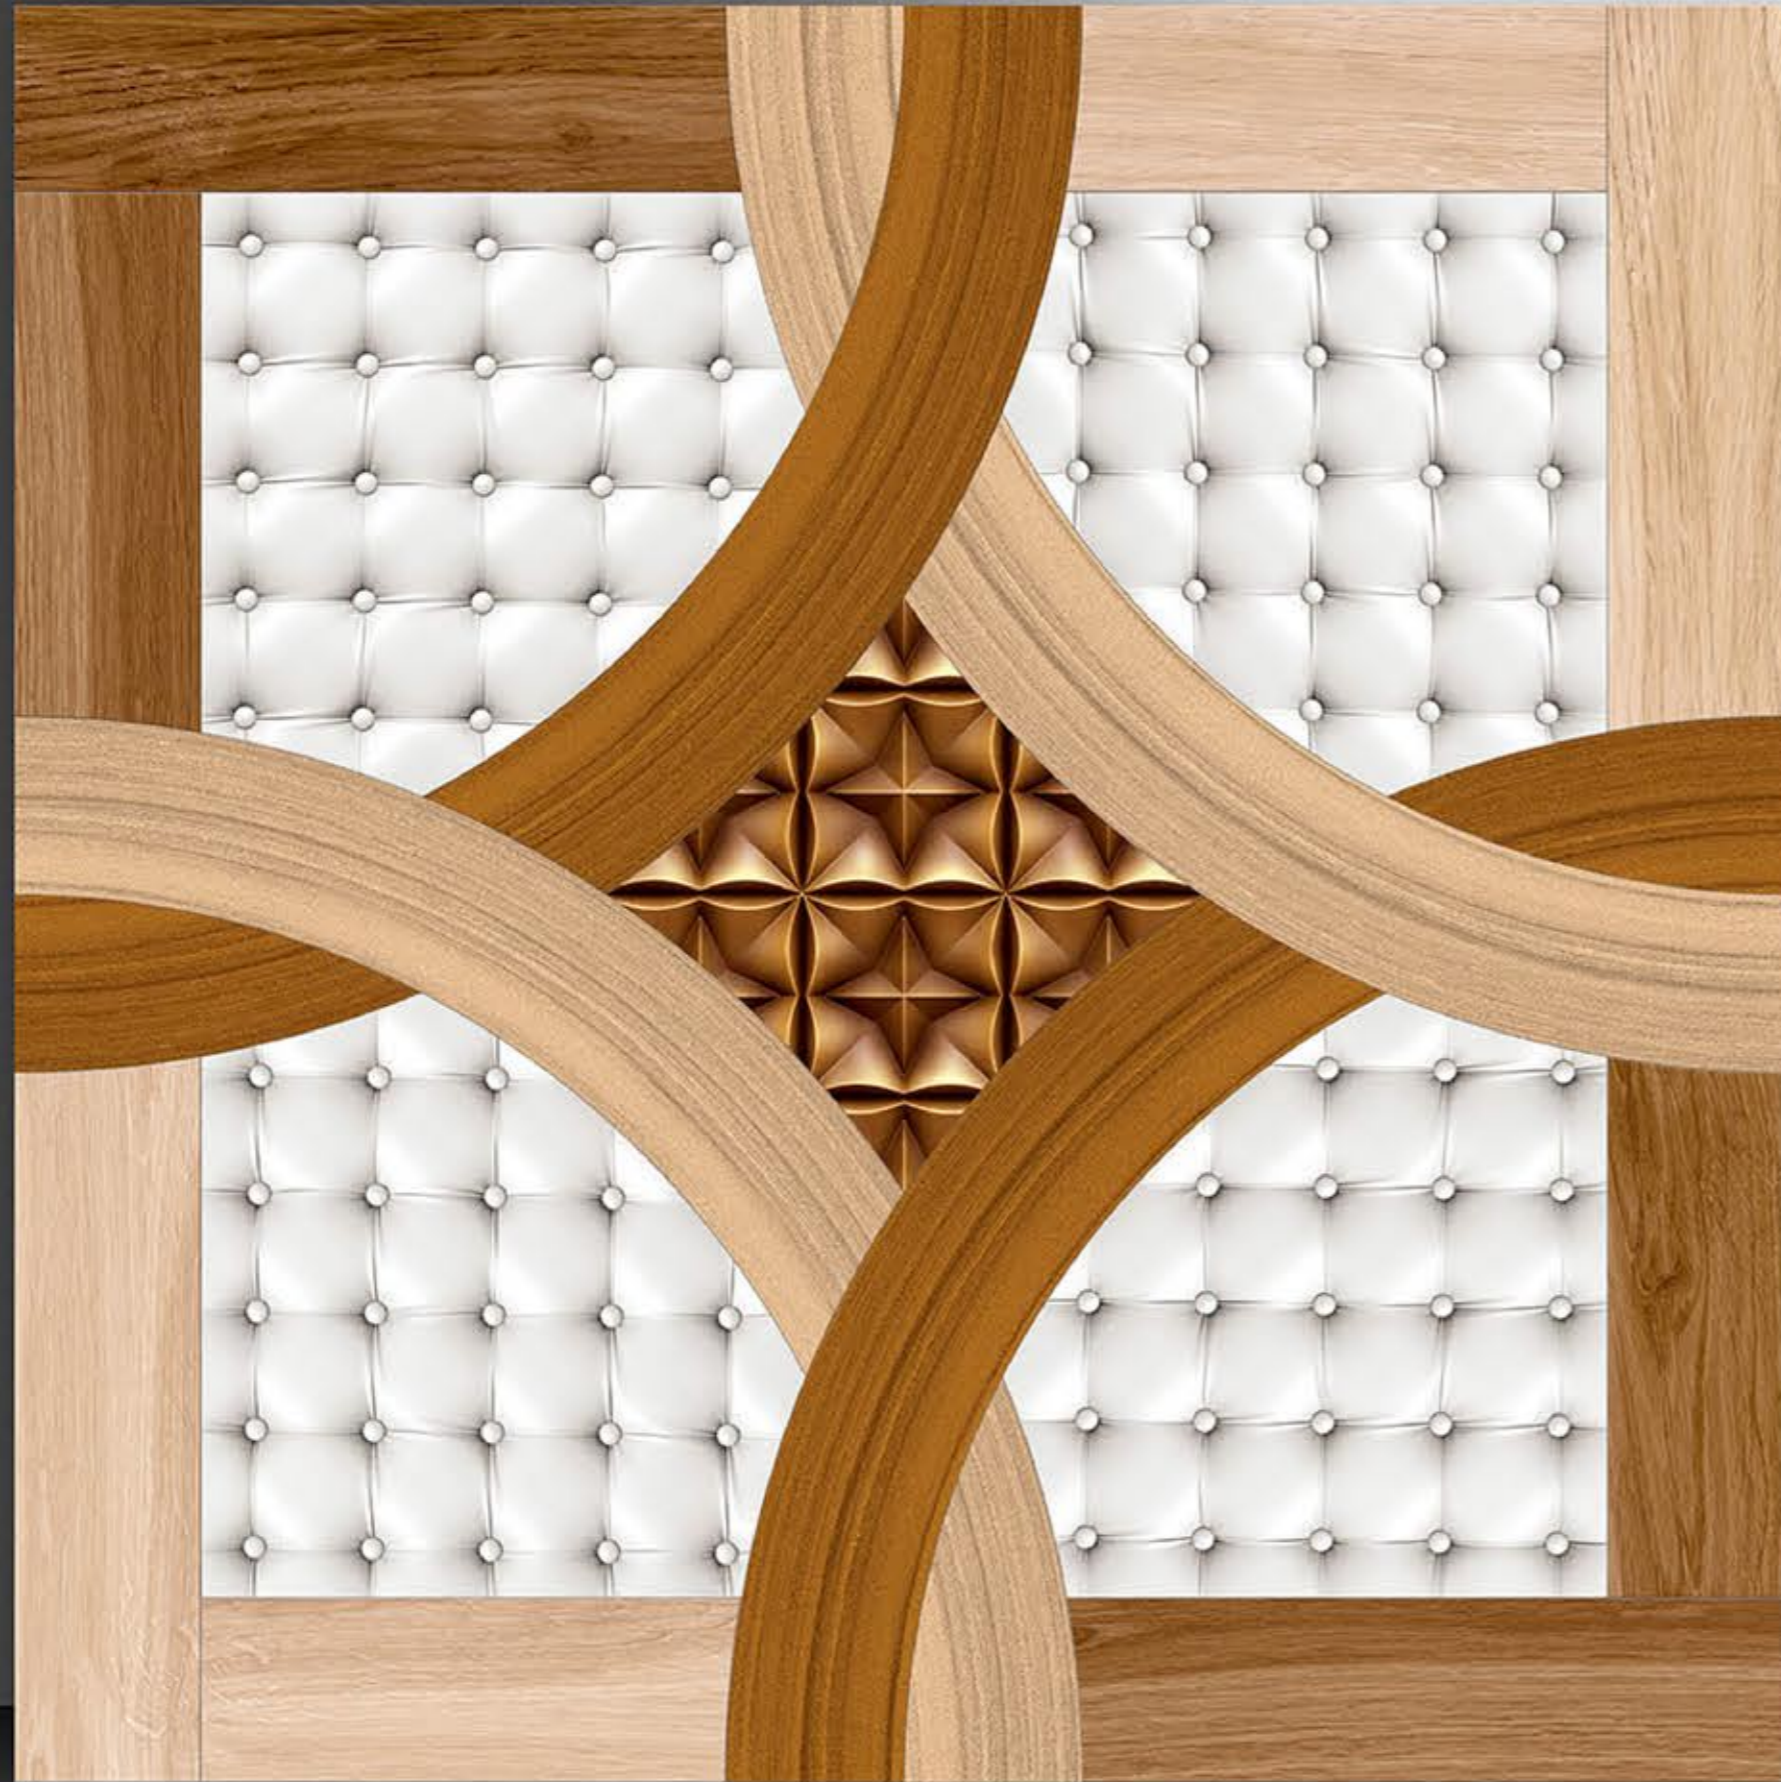

PORCELAIN TILES
600X600MM

2044

NEON^{TM}
TILE