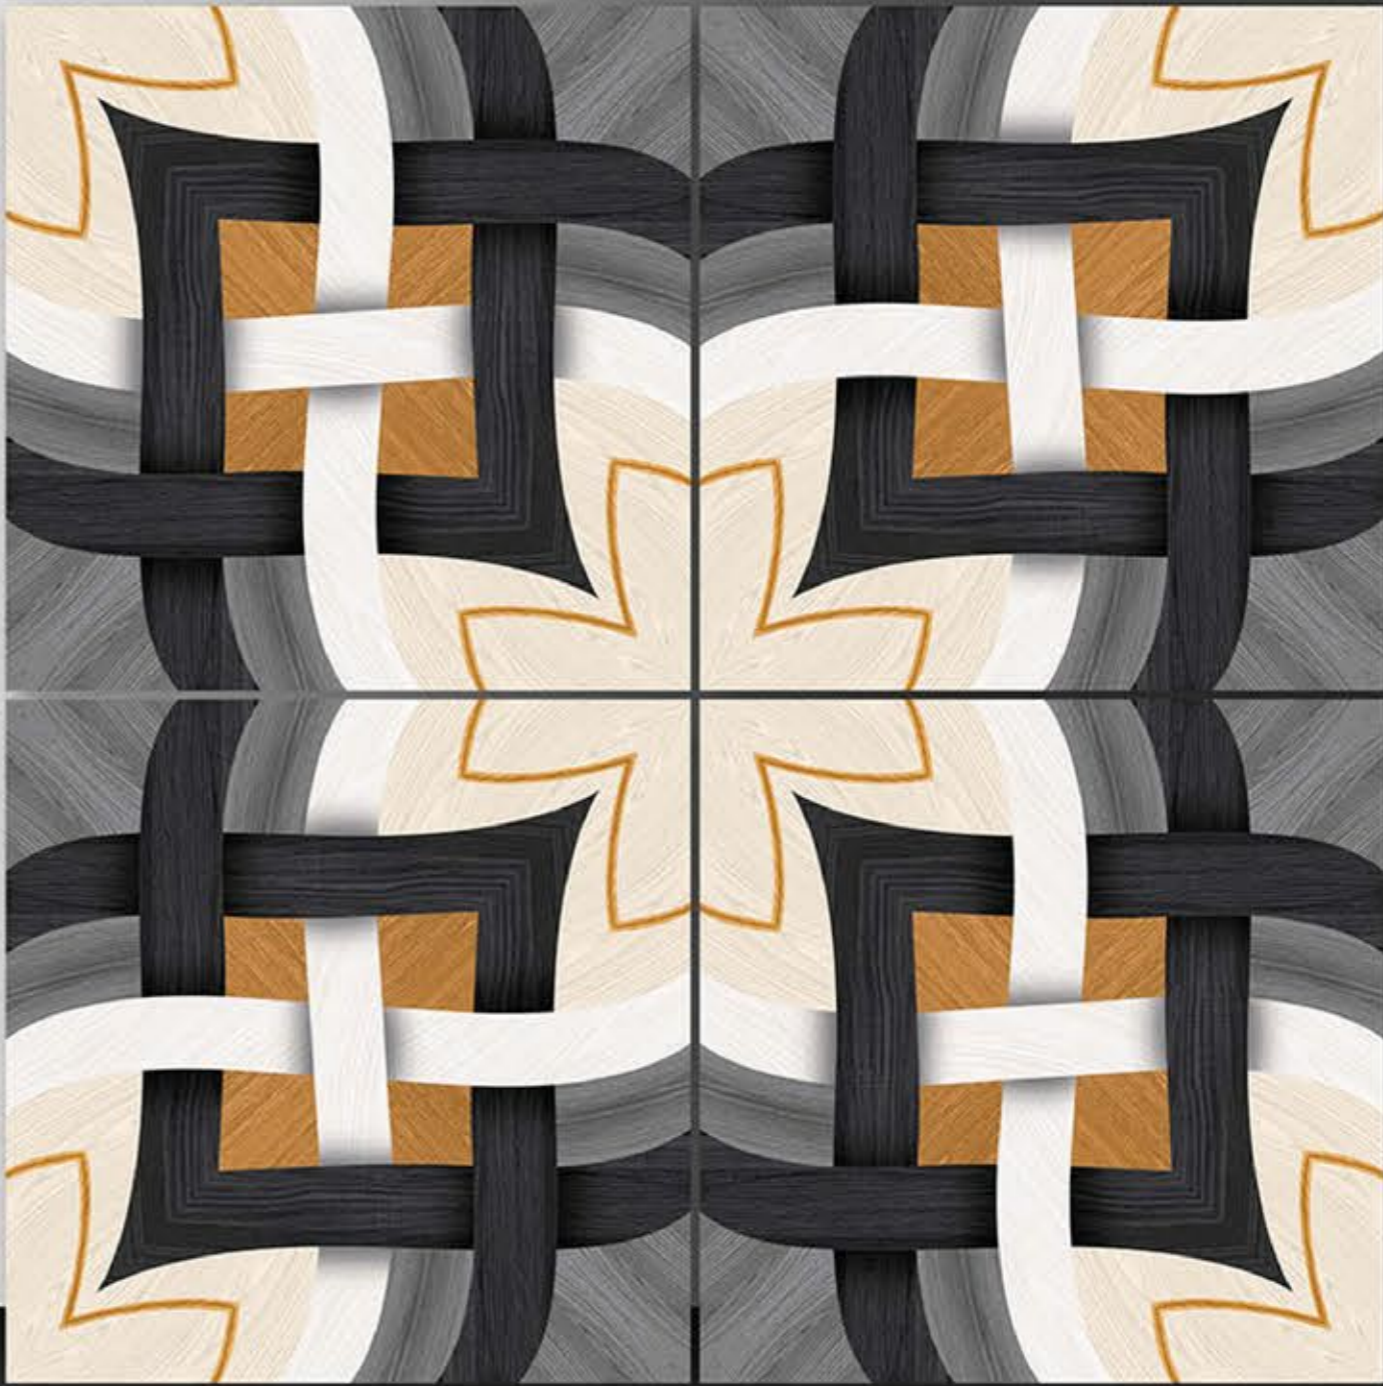

Series
Galicha