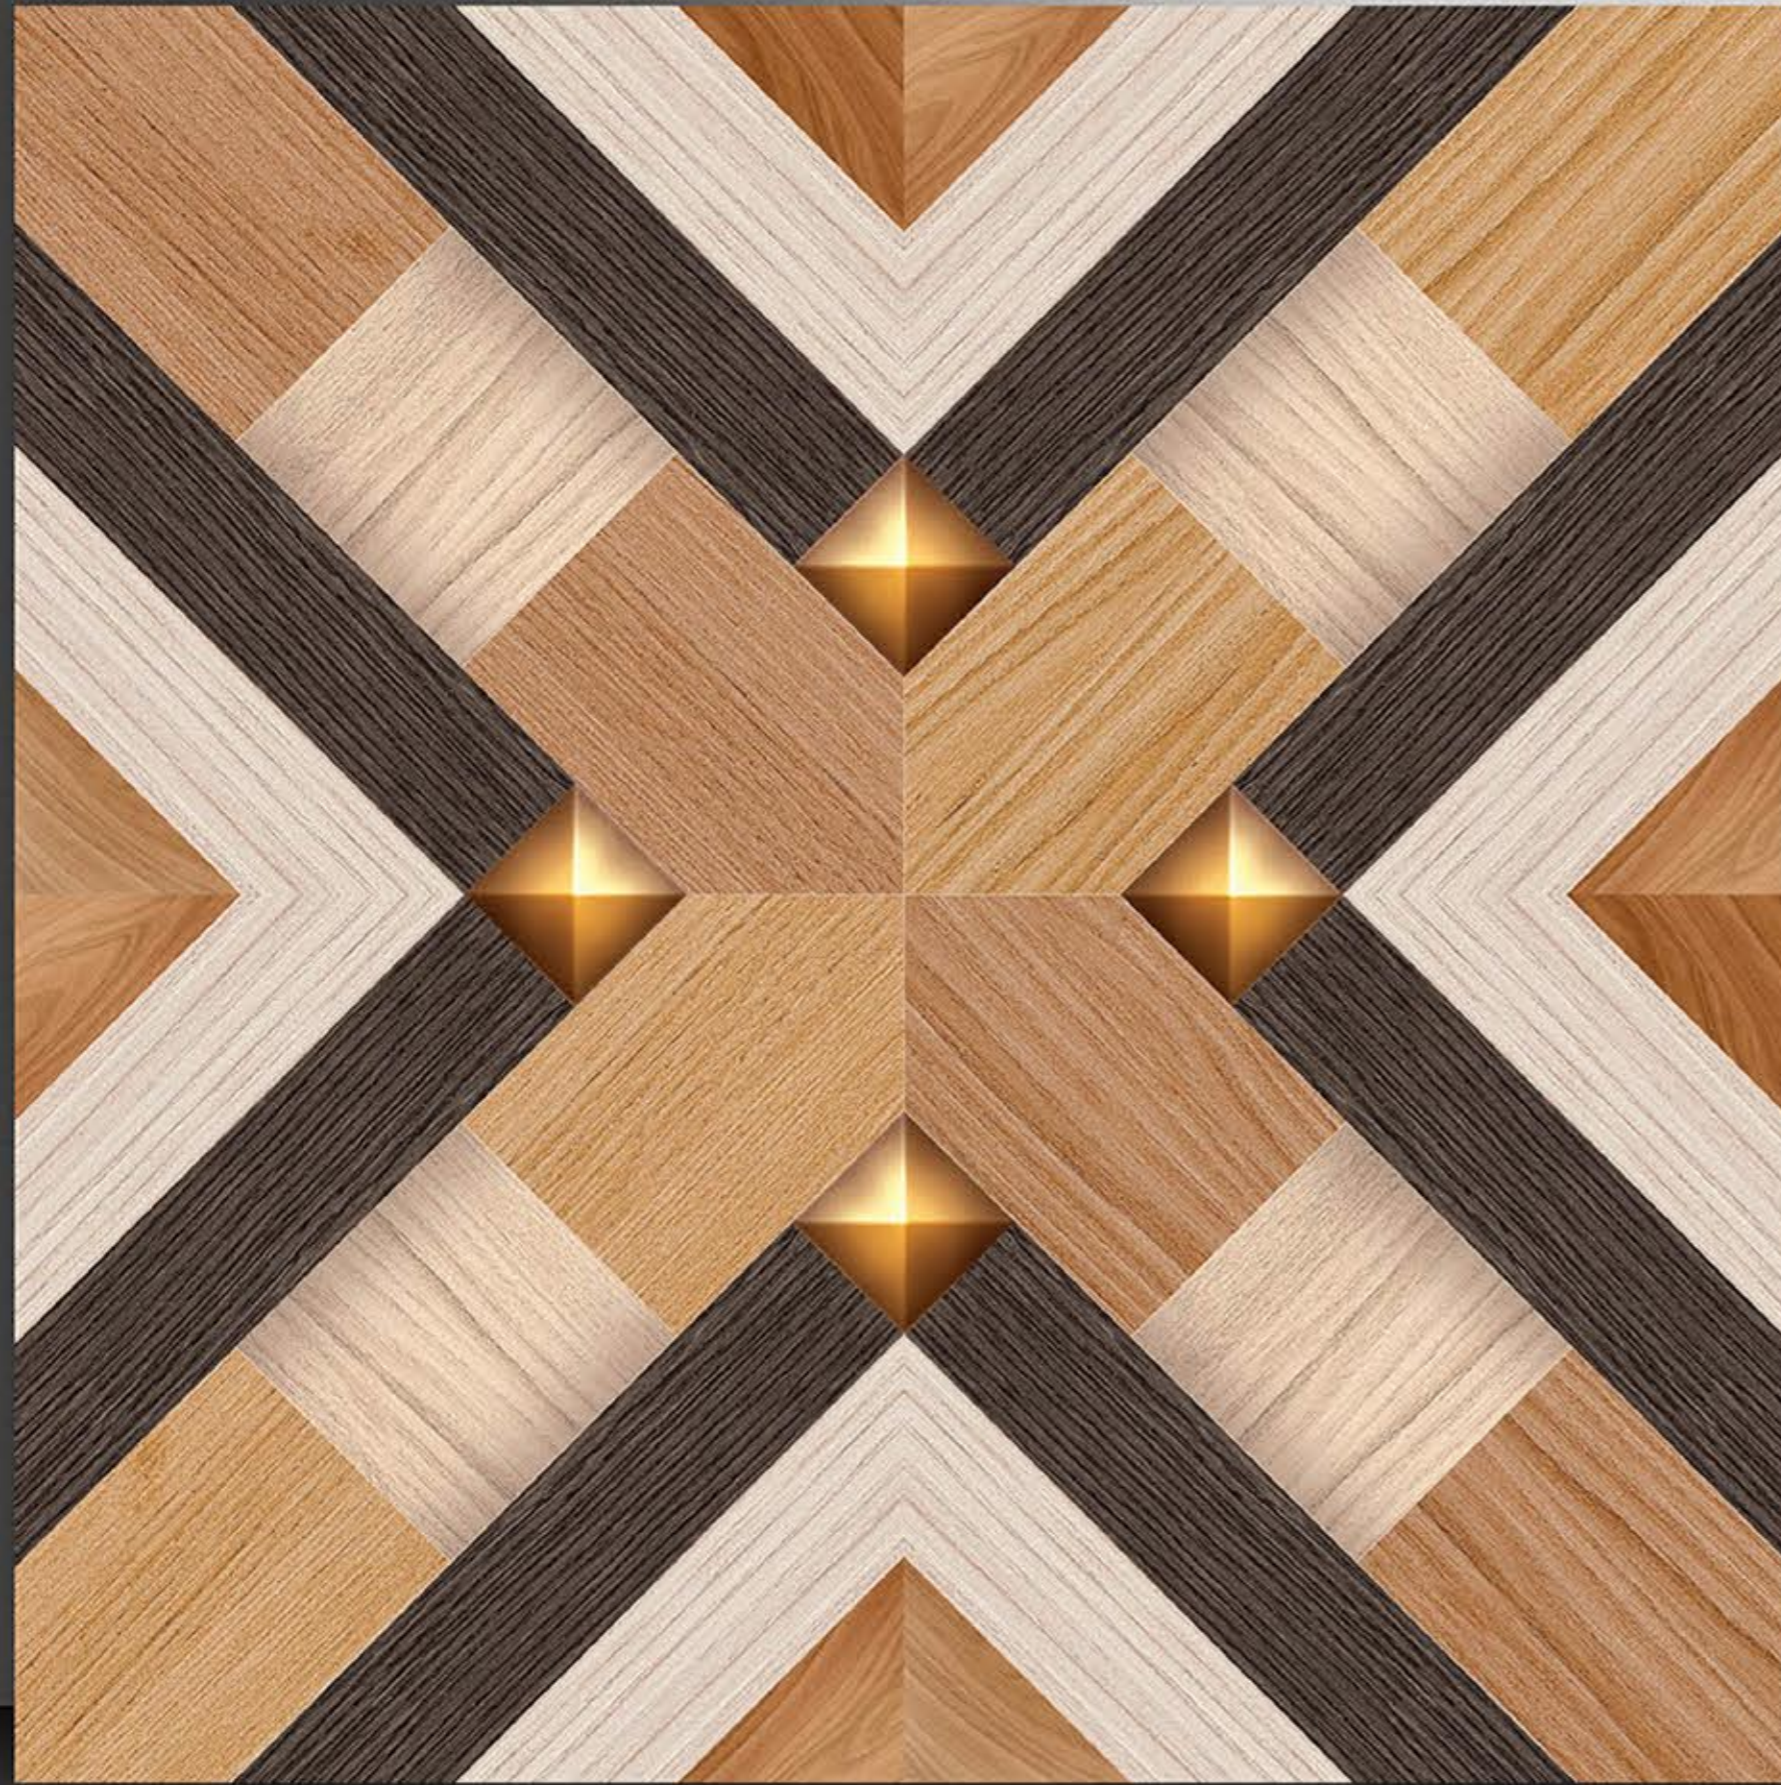

PORCELAIN TILES
600X600MM

2035

NEON^{TM}
TILE