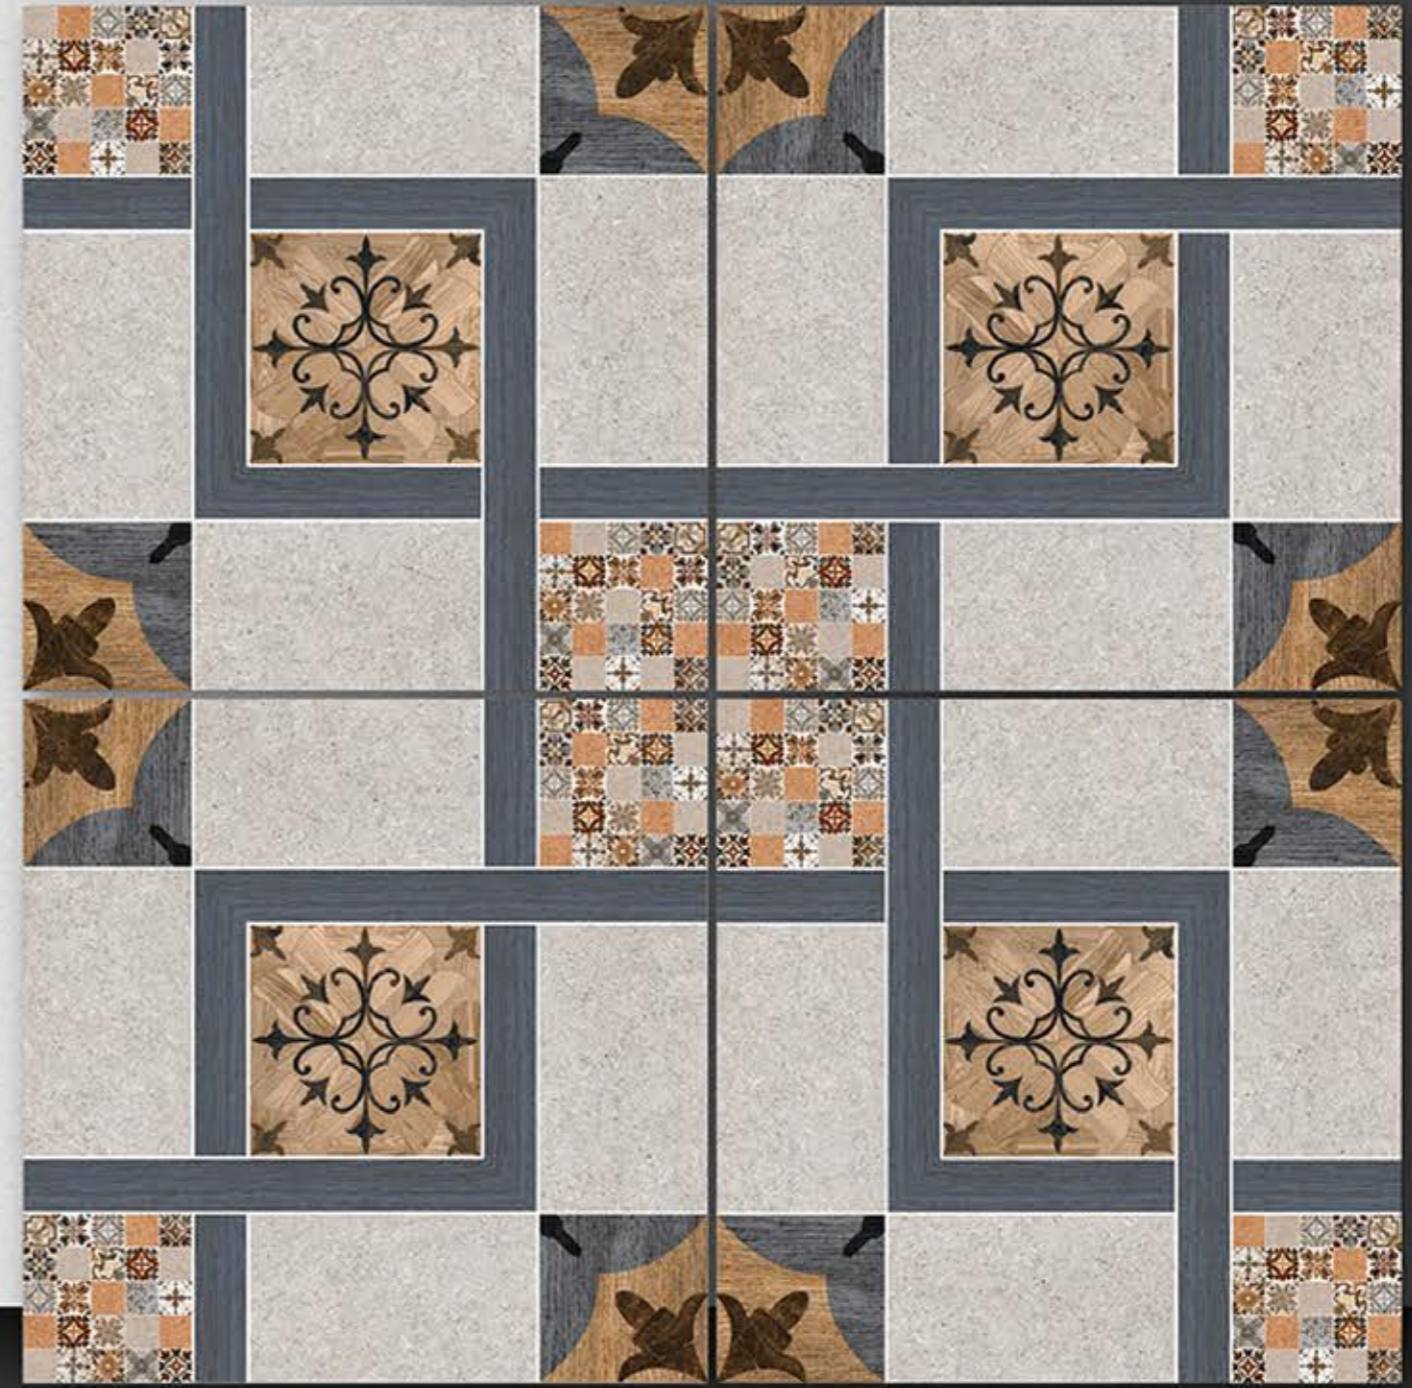

Series
Galicha