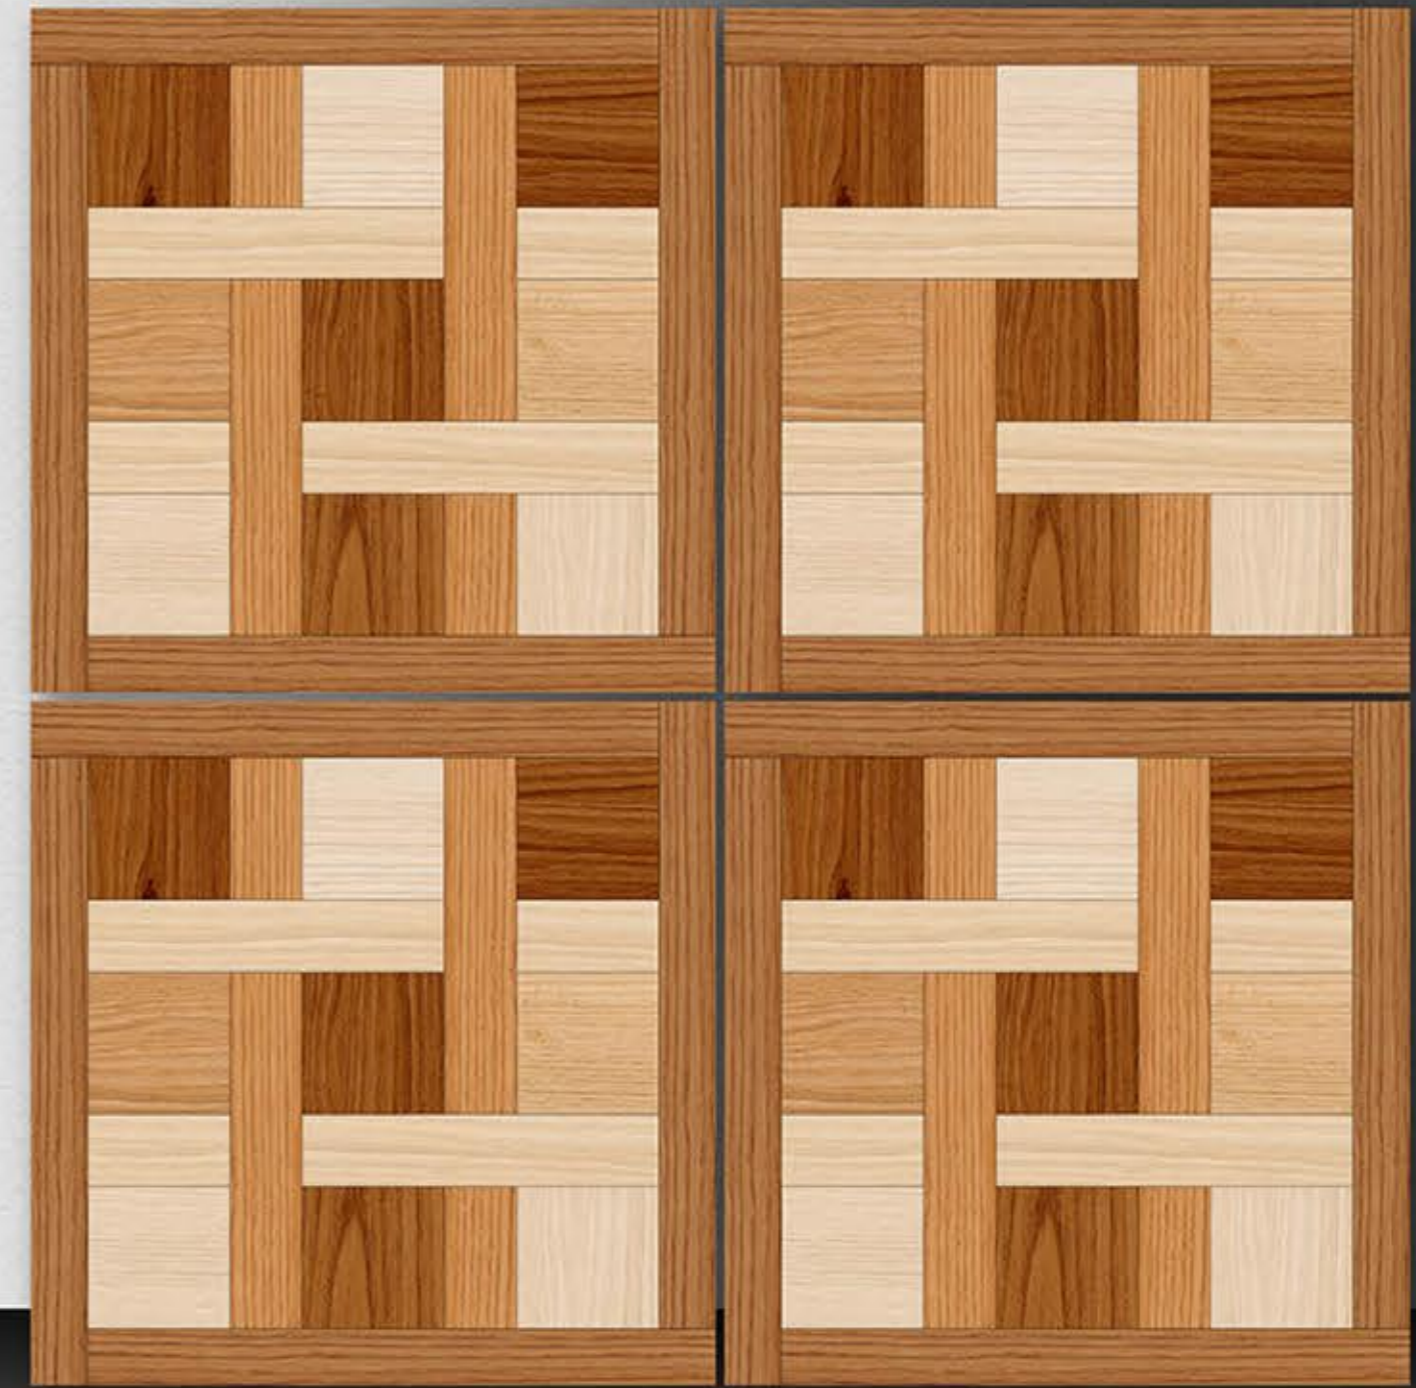

PORCELAIN TILES
600X600MM

2037

NEON^{TM}
TILE

Series
Galicha