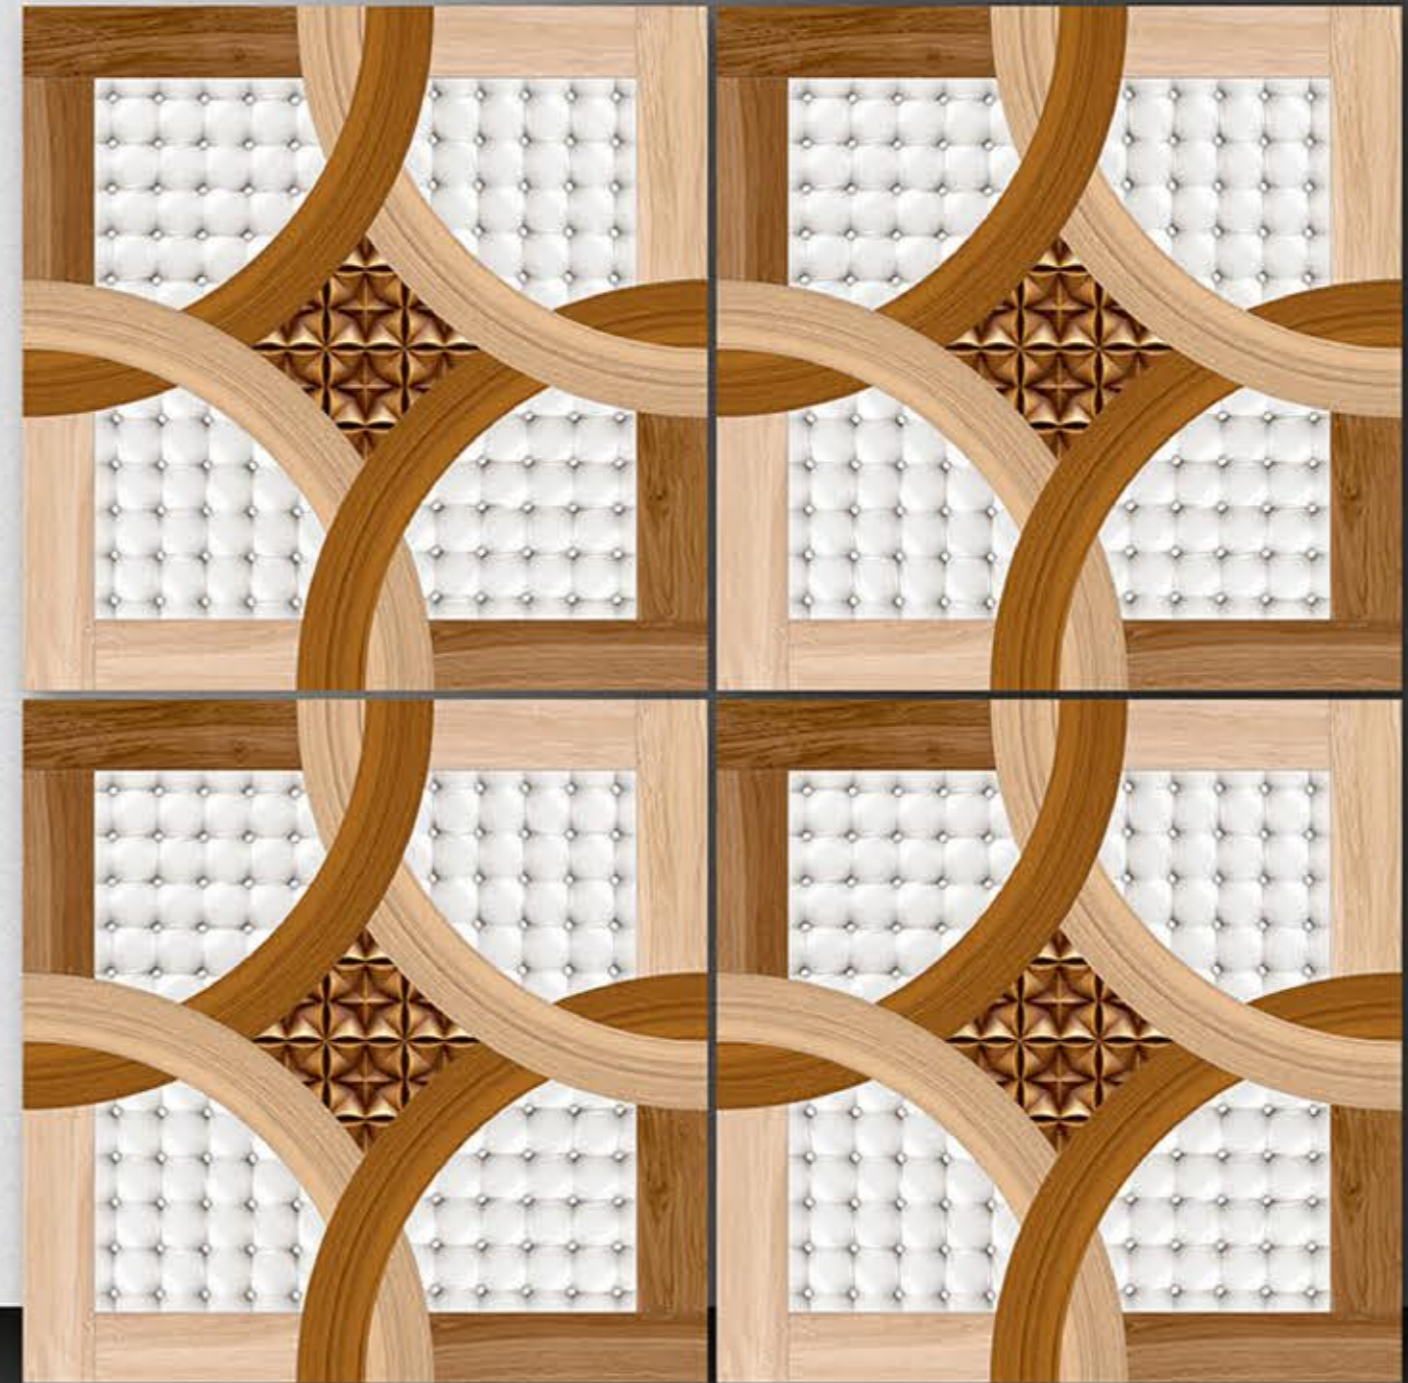

Series
Galicha