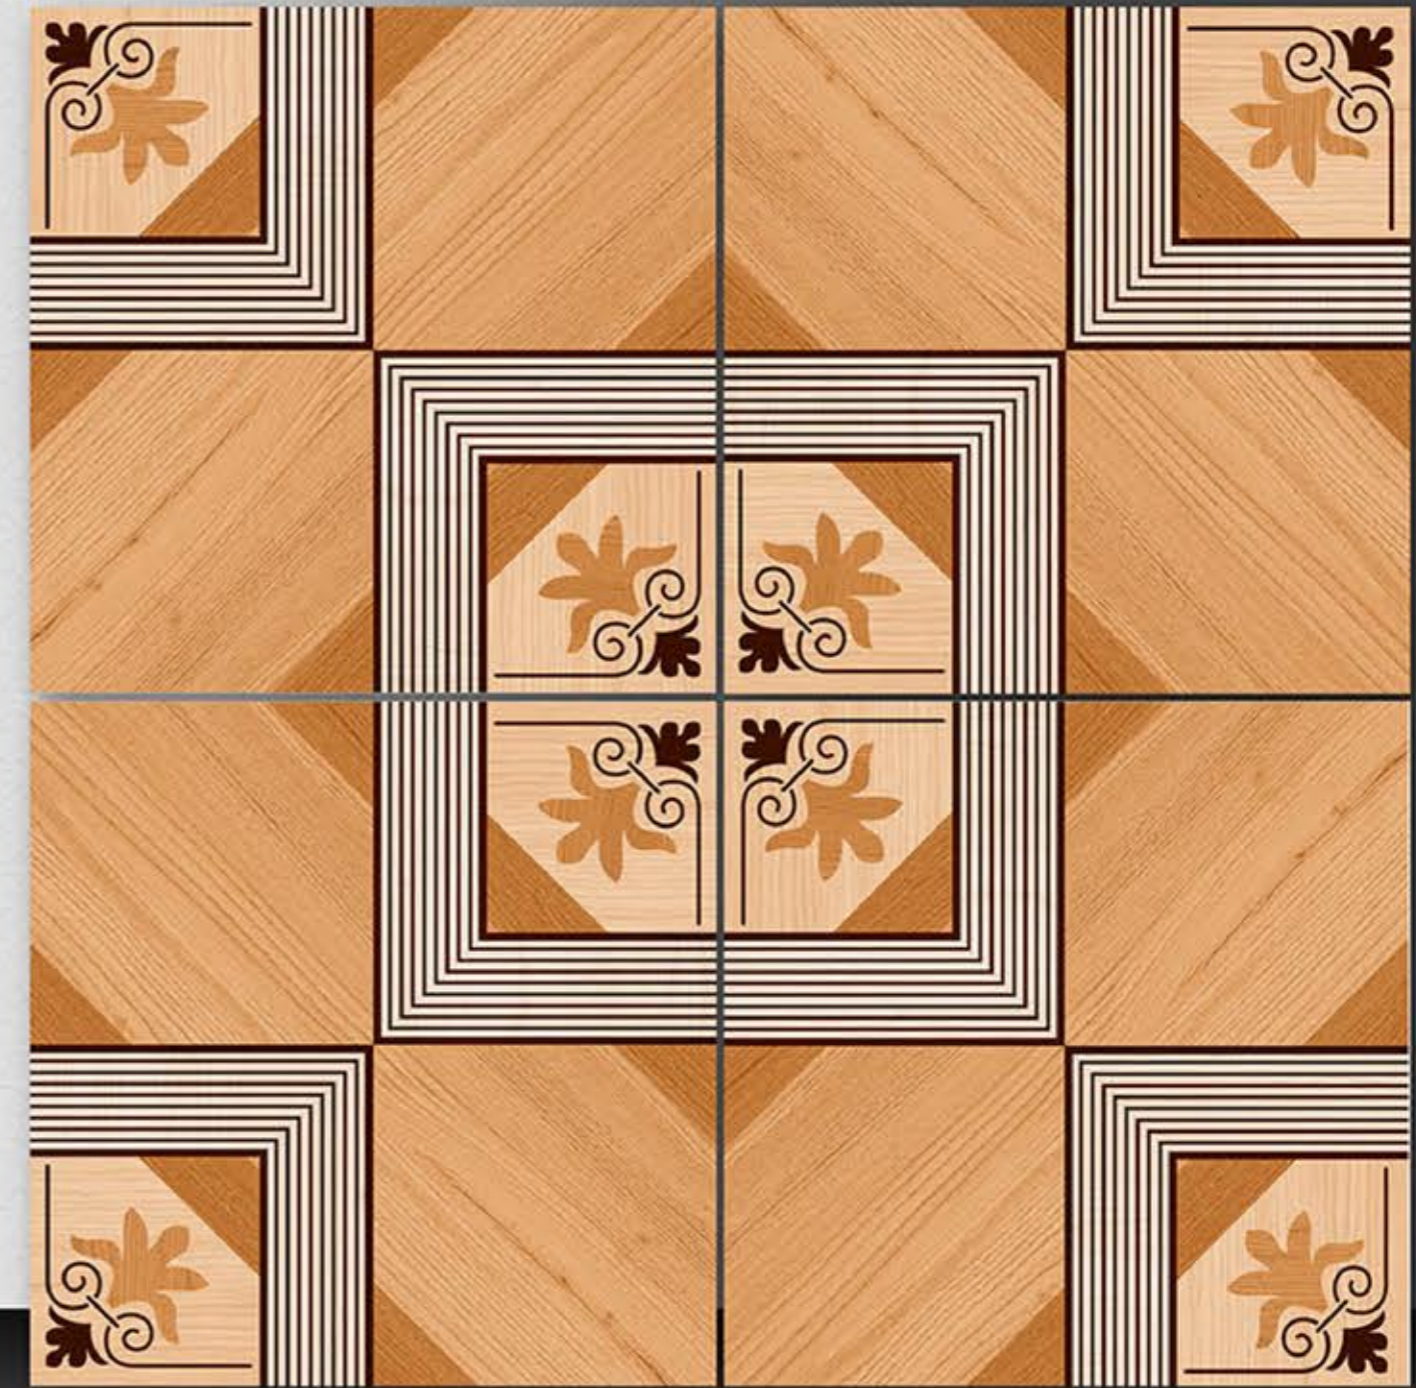

Series
Galicha