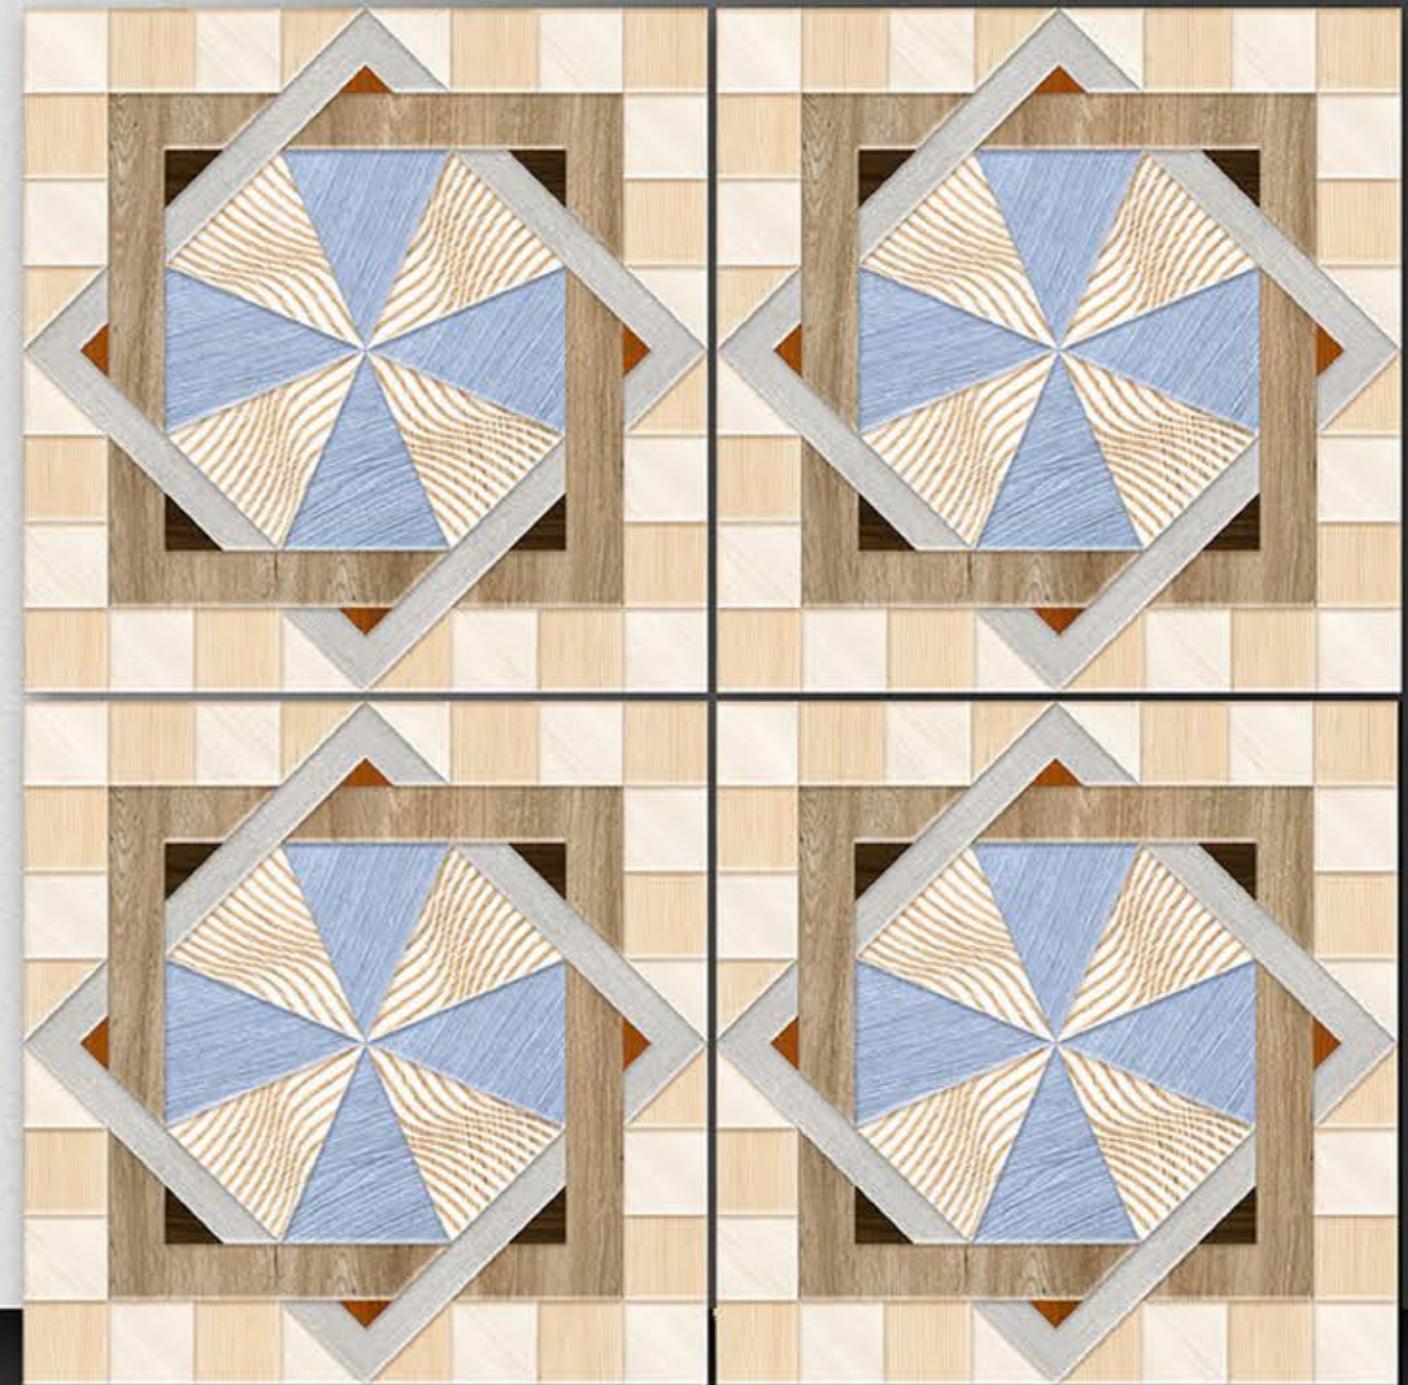

PORCELAIN TILES  
600X600MM

2112

NEON<sup>TM</sup>  
TILE

Series  
Galicha

PORCELAIN TILES  
600X600MM

2114

NEON<sup>TM</sup>  
TILE

Series  
Galicha