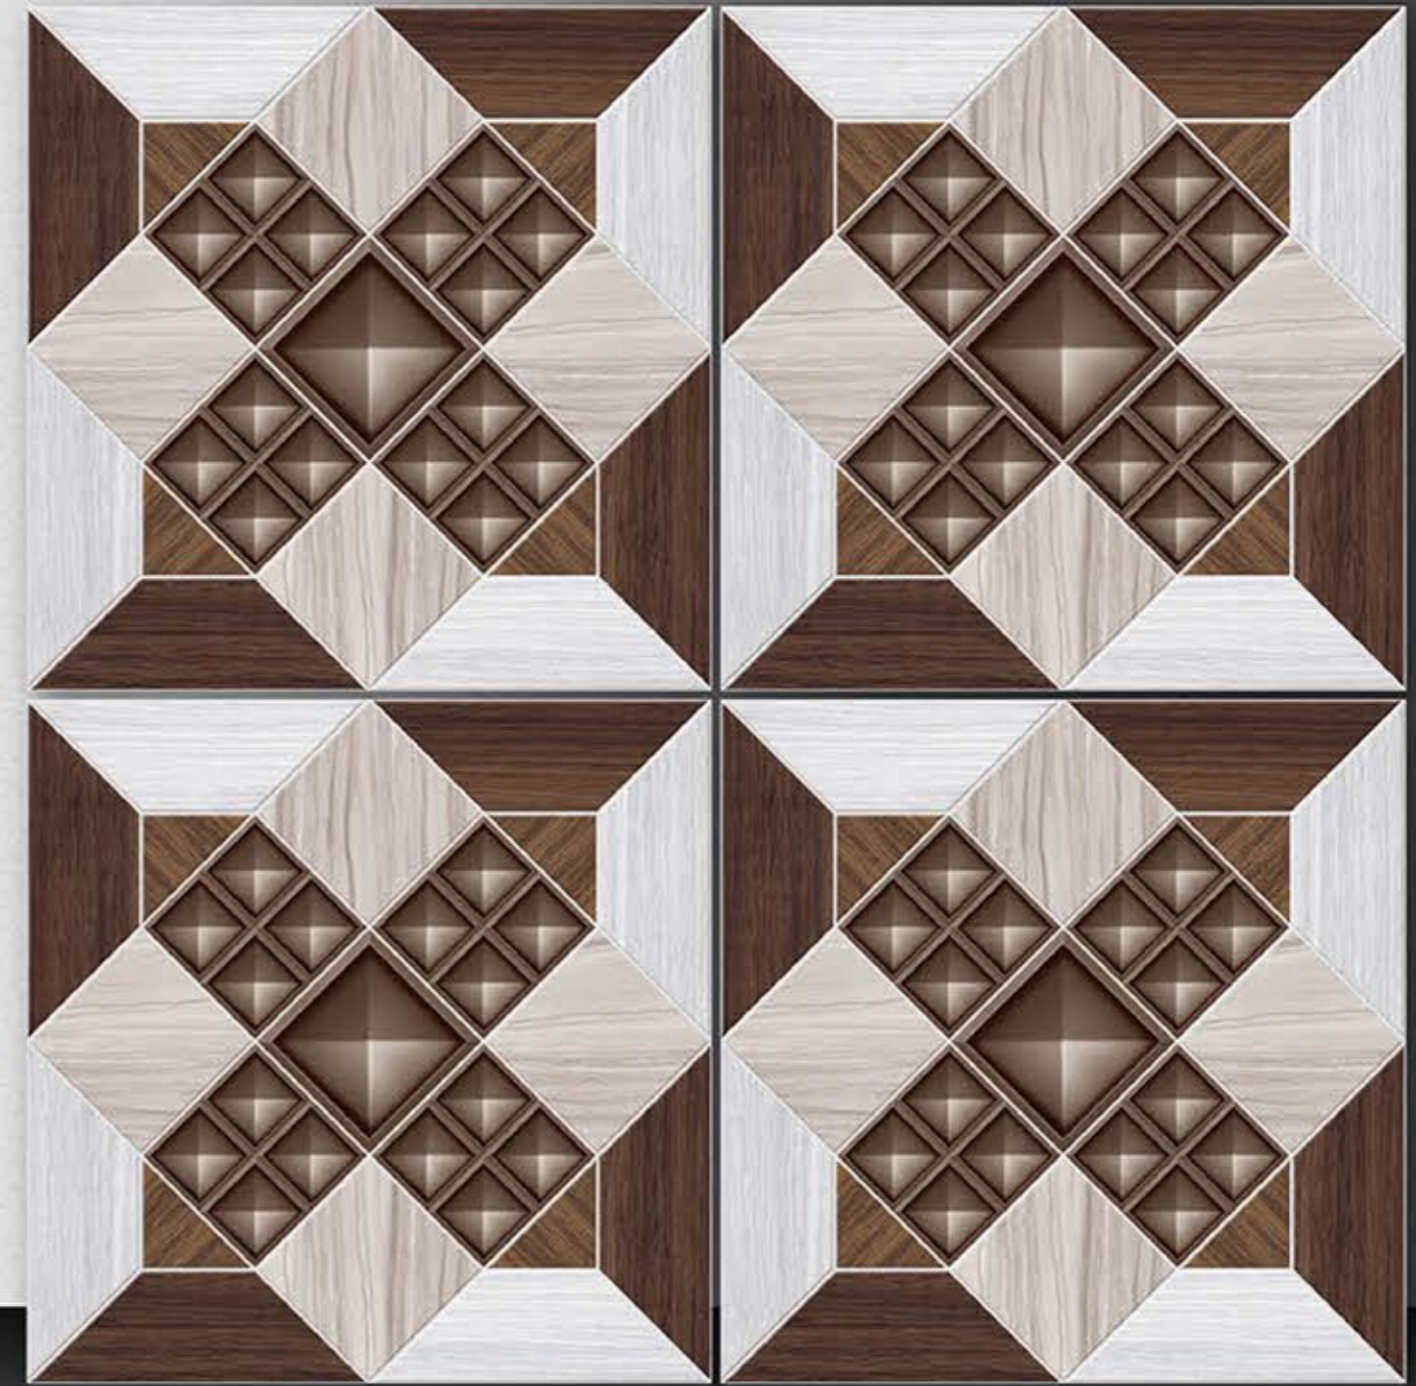

Series
Galicha