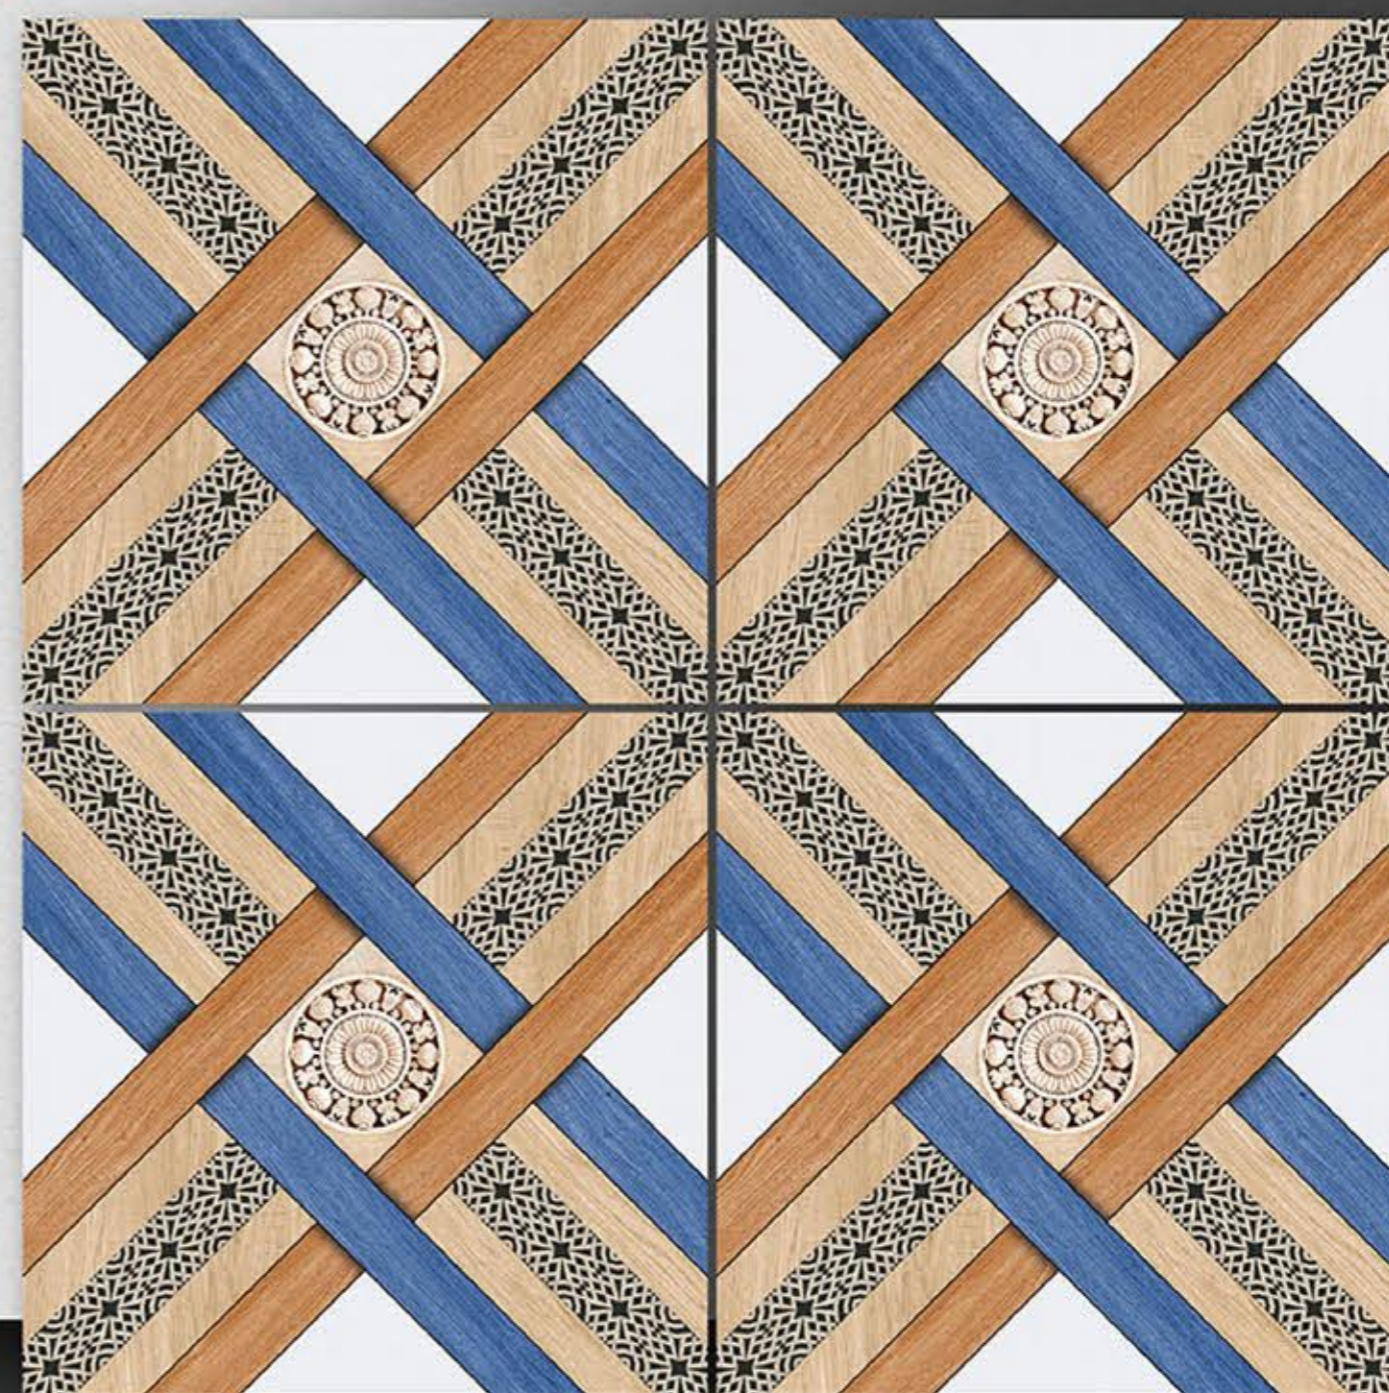

PORCELAIN TILES  
600X600MM

2044

NEON<sup>TM</sup>  
TILE

Series  
Galicha

PORCELAIN TILES  
600X600MM

2045

NEON<sup>TM</sup>  
TILE

Series  
Galicha