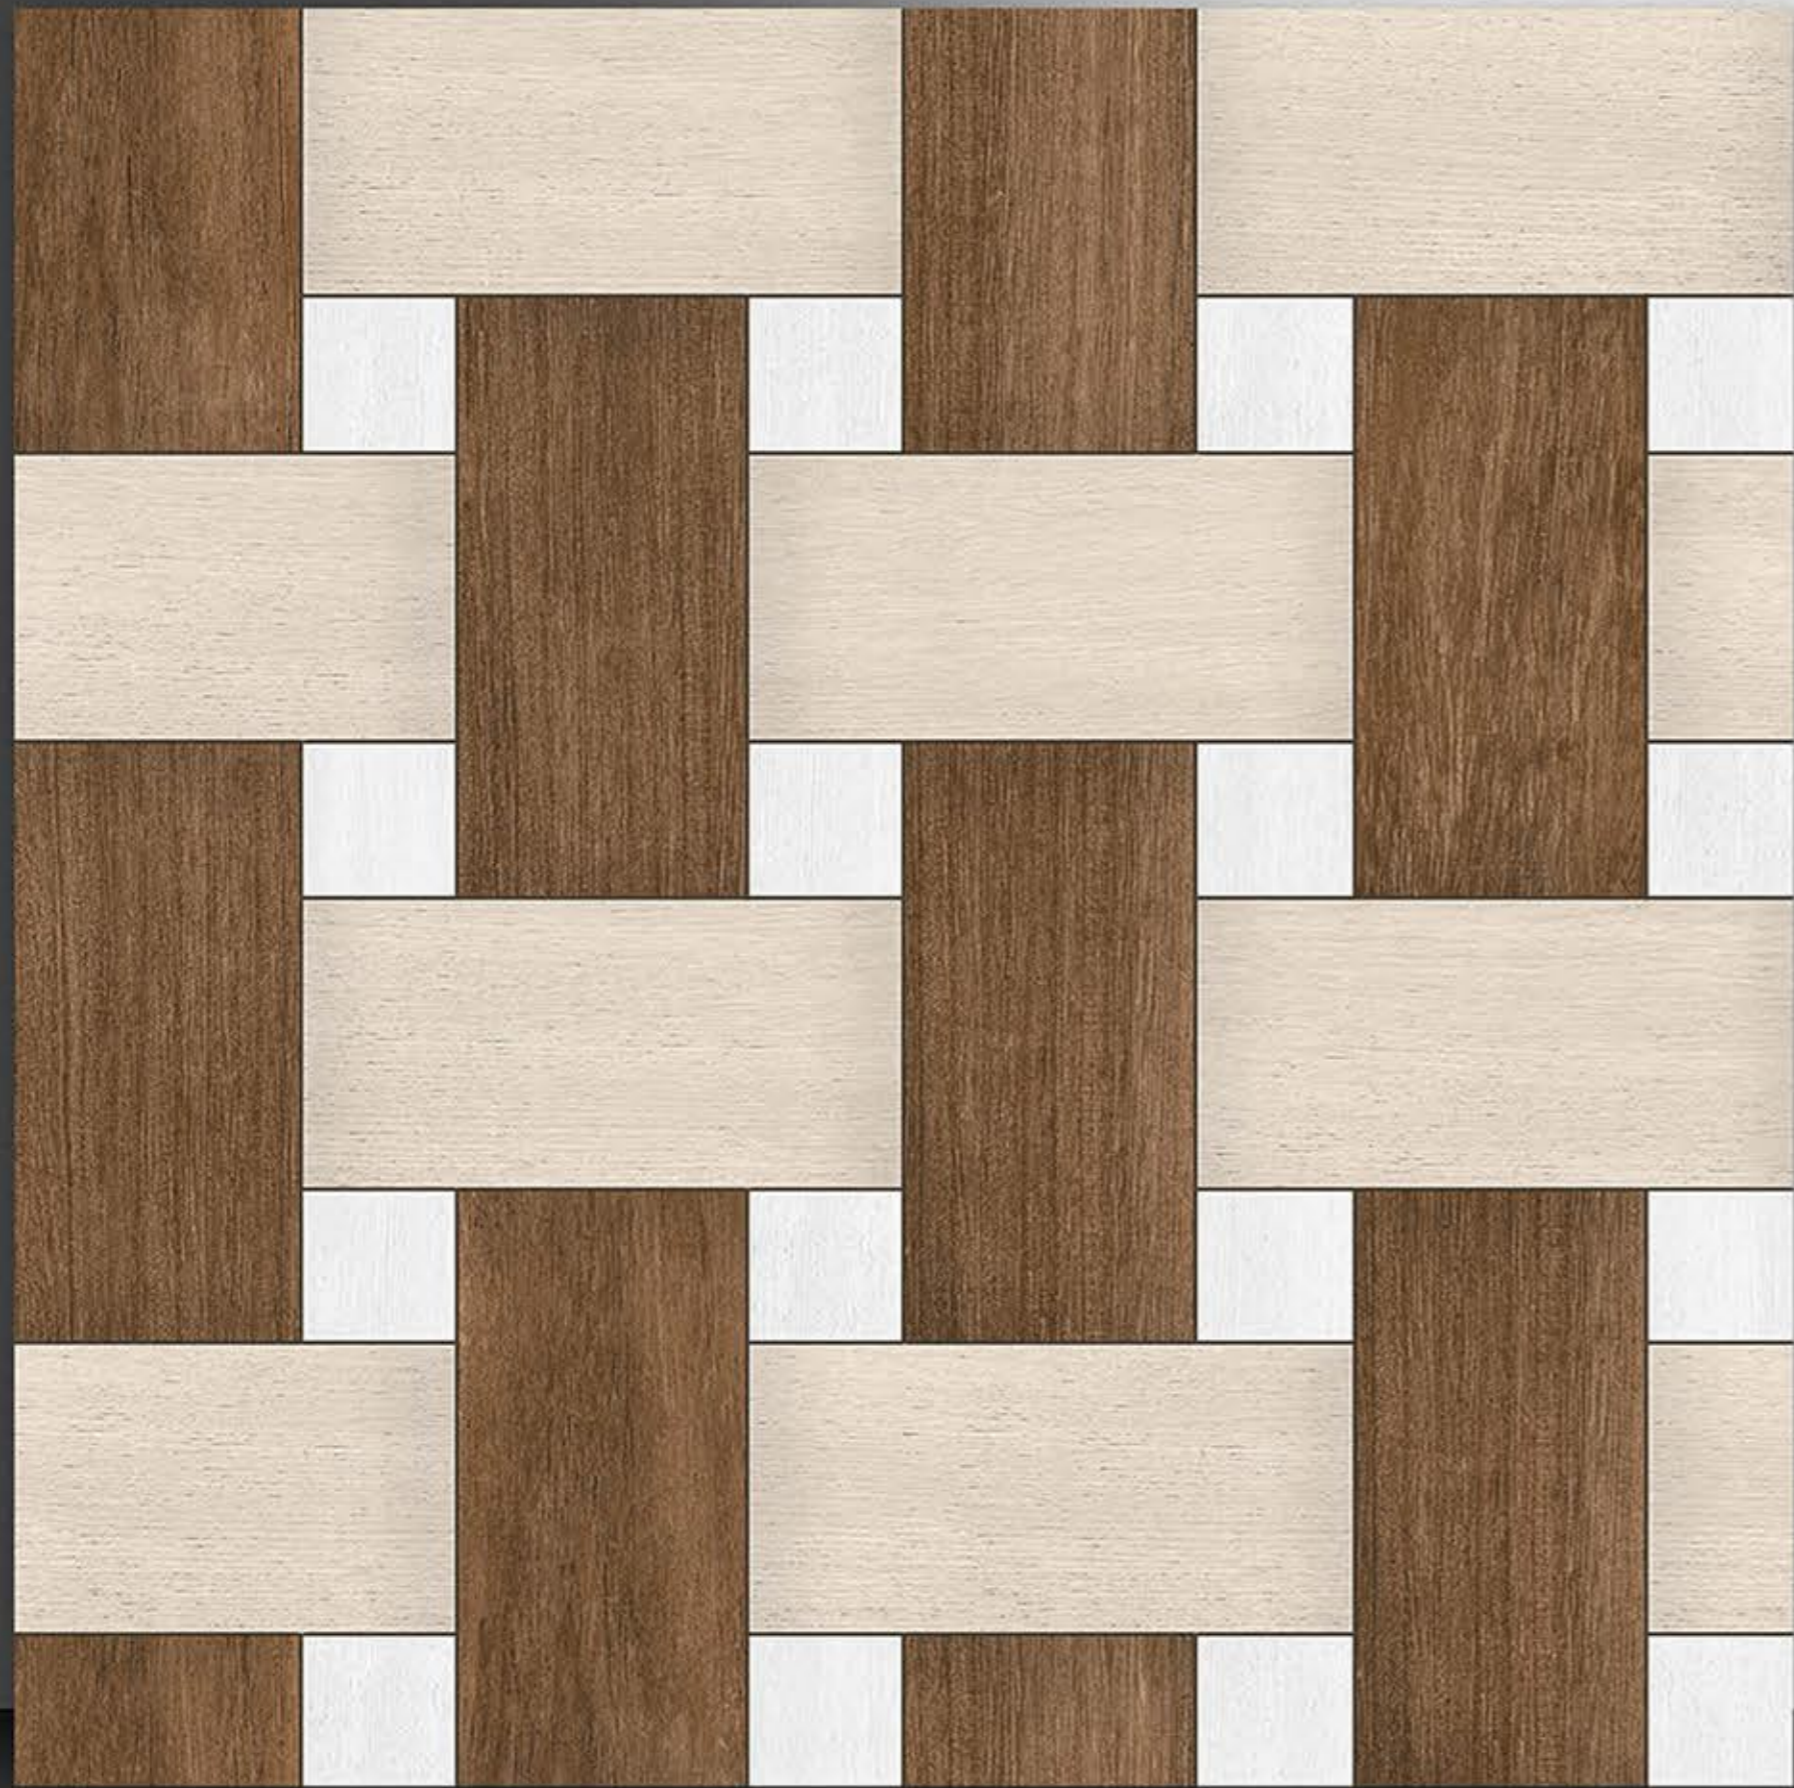

PORCELAIN TILES
600X600MM

2082