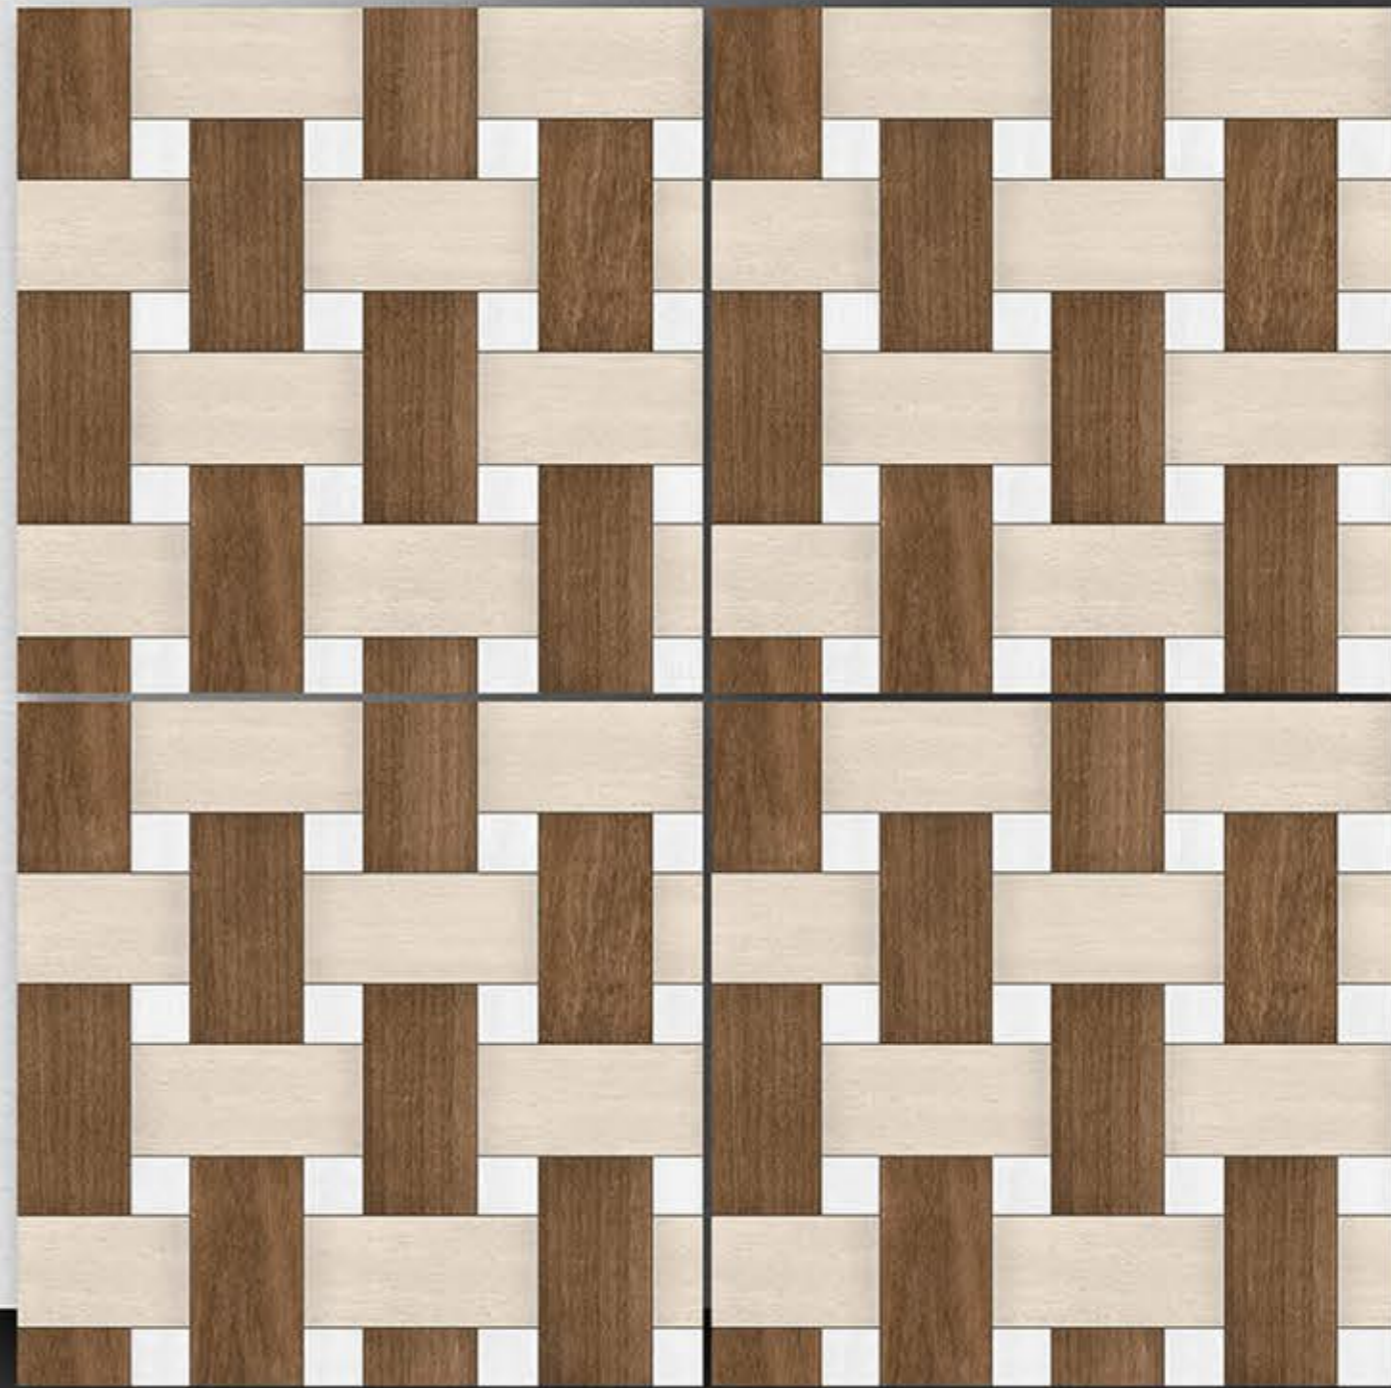

NEON^{TM}
TILE

Series
Galicha