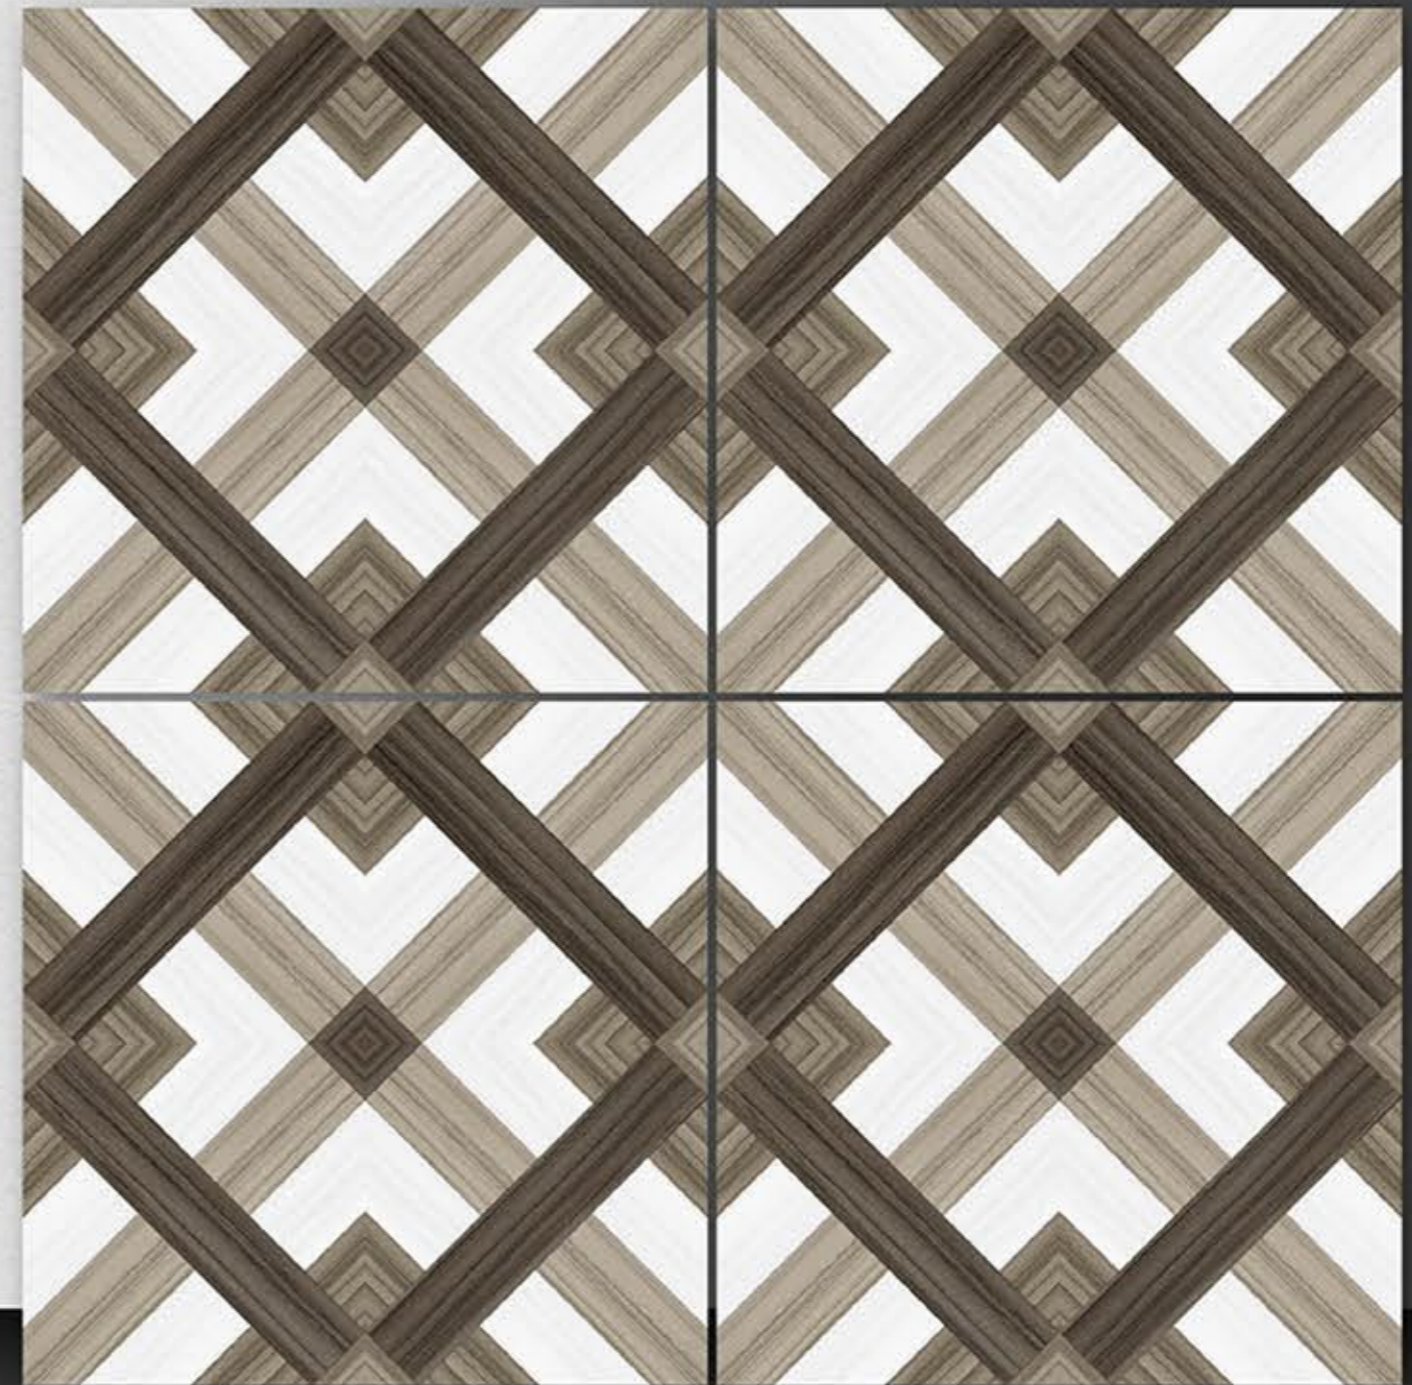

NEON^{TM}
TILE

Series
Galicha