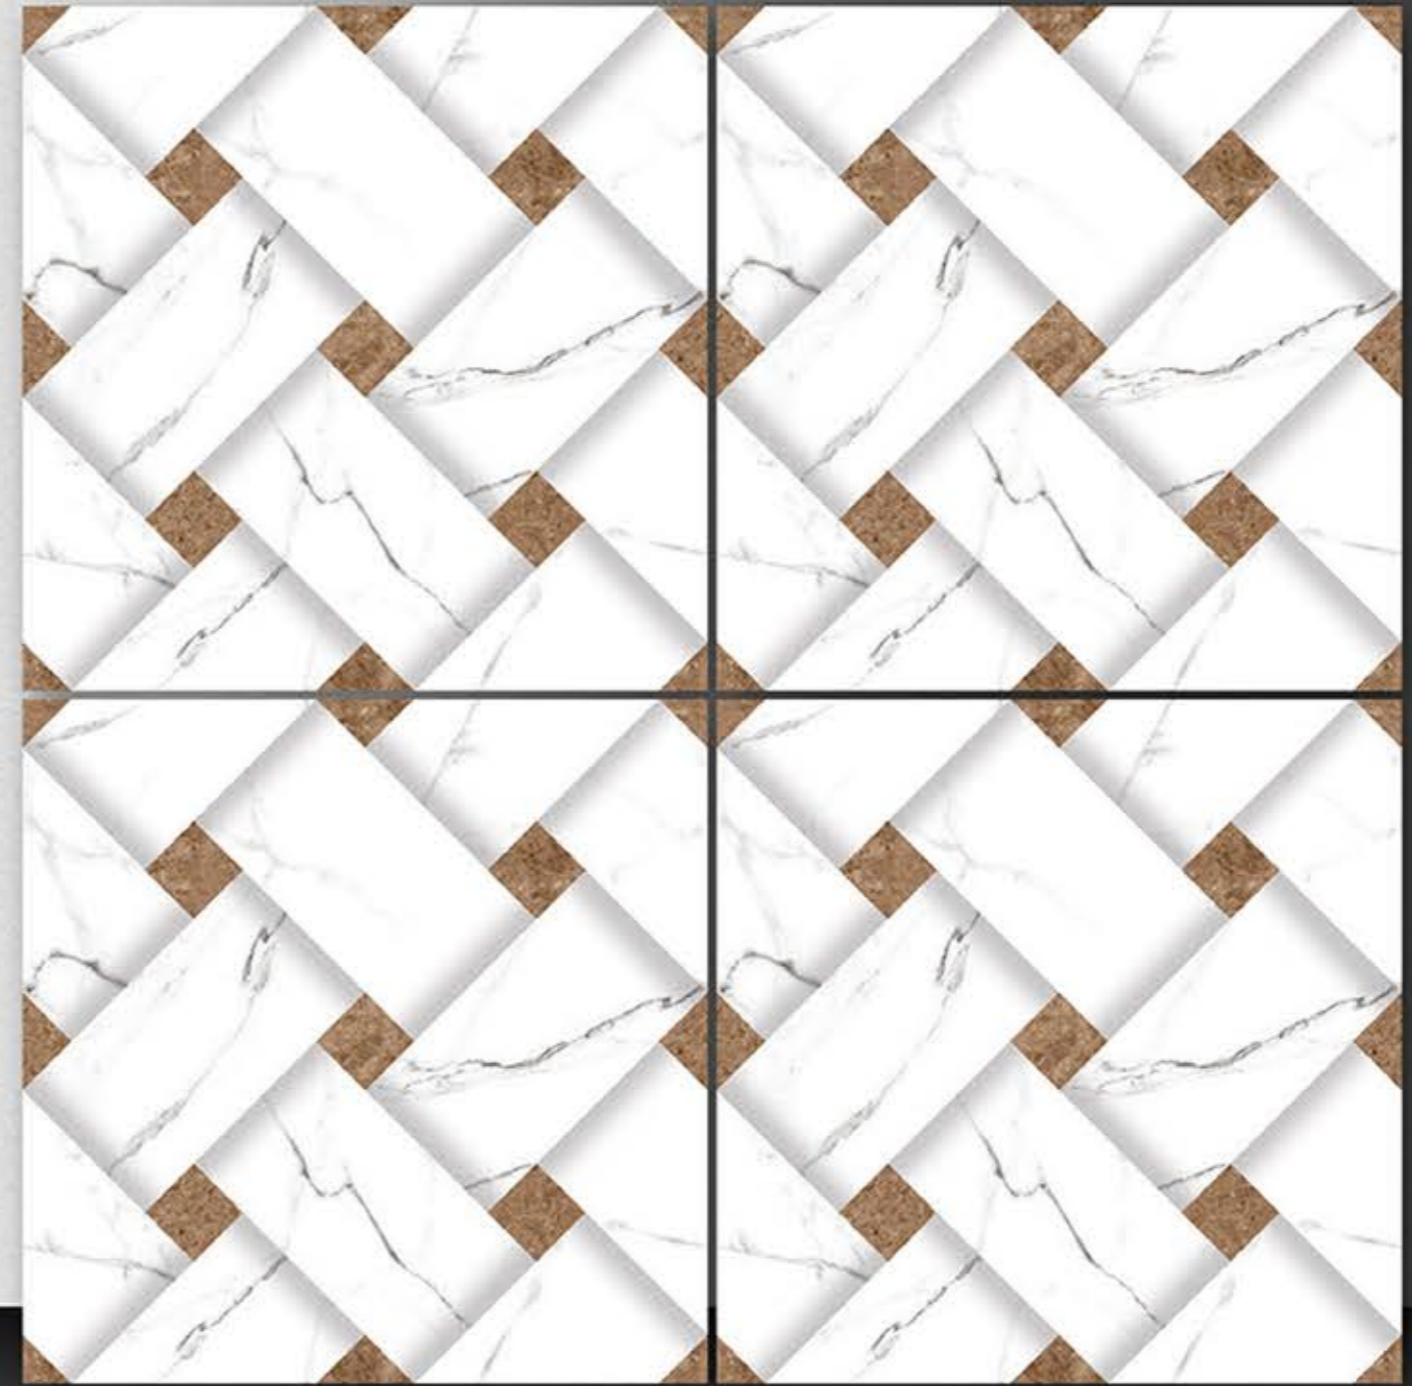

PORCELAIN TILES  
600X600MM

2026

NEON<sup>TM</sup>  
TILE

Series  
Galicha

PORCELAIN TILES  
600X600MM

2028

NEON<sup>TM</sup>  
TILE

Series  
Galicha