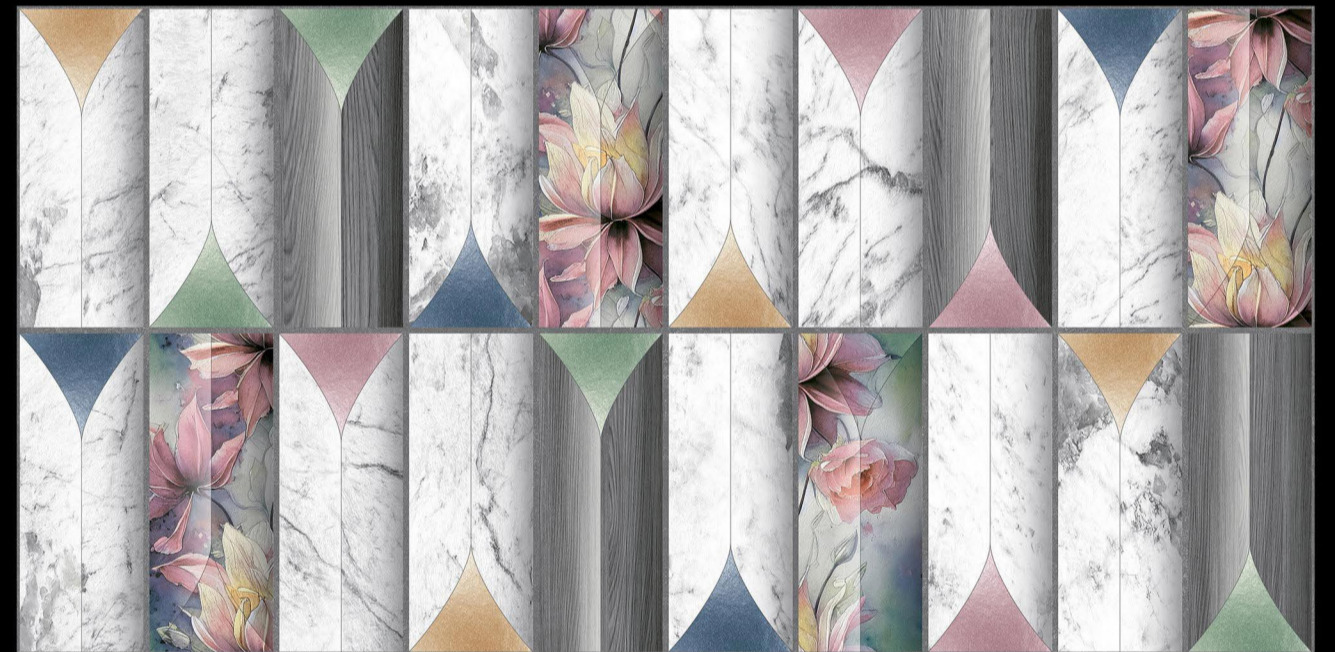

Glossy Finish

D.NO - SM-546

L

HL-2

HL-2

L