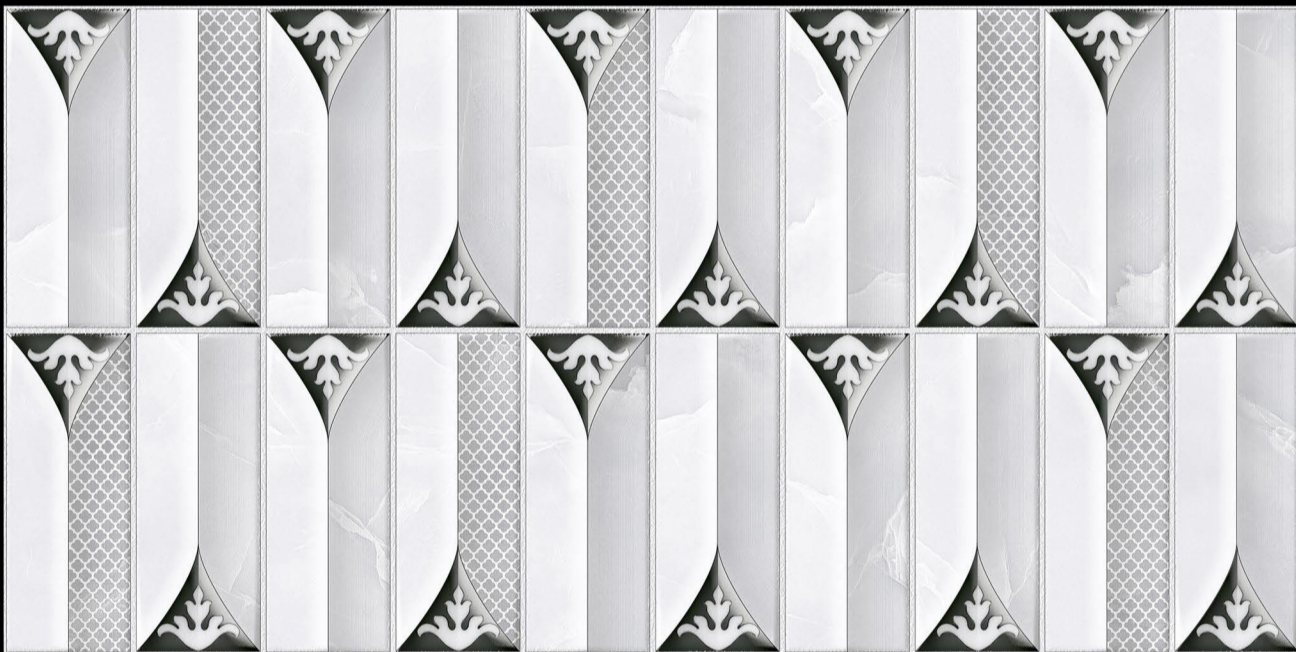

Glossy Finish

D.NO - SM-559

L

HL-2

HL-2

L