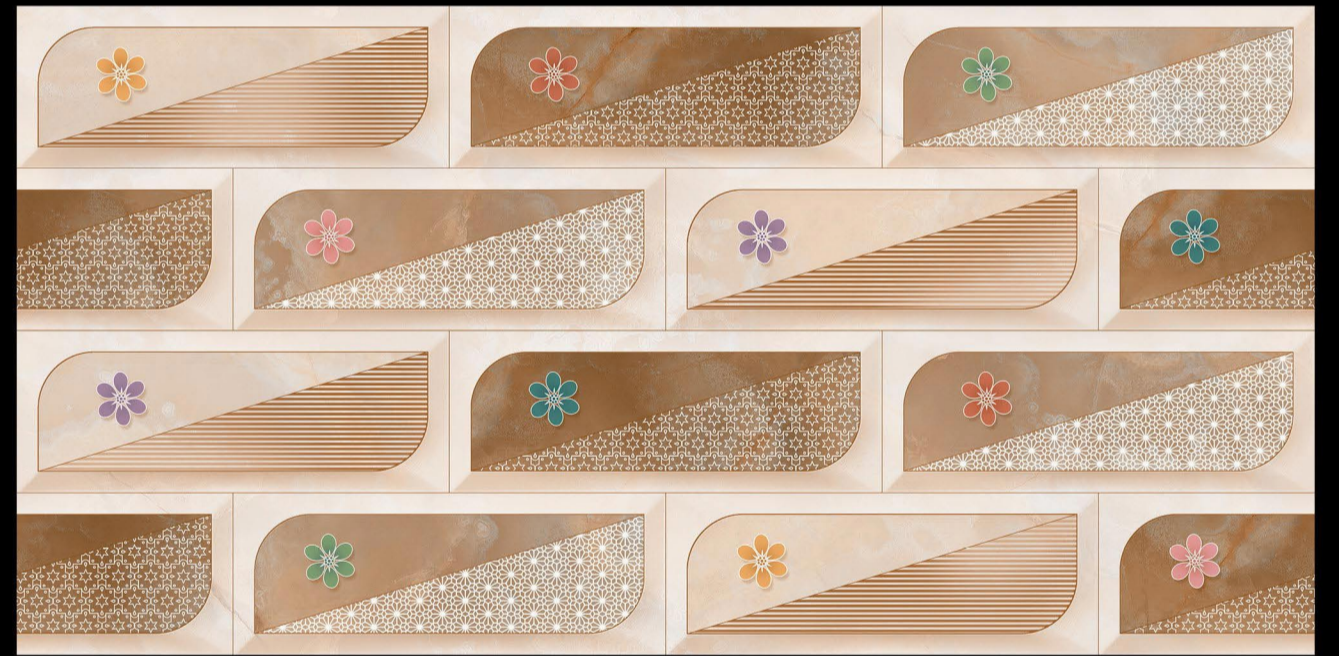

Glossy Finish

D.NO - SM-547

L

HL-1

HL-2

D