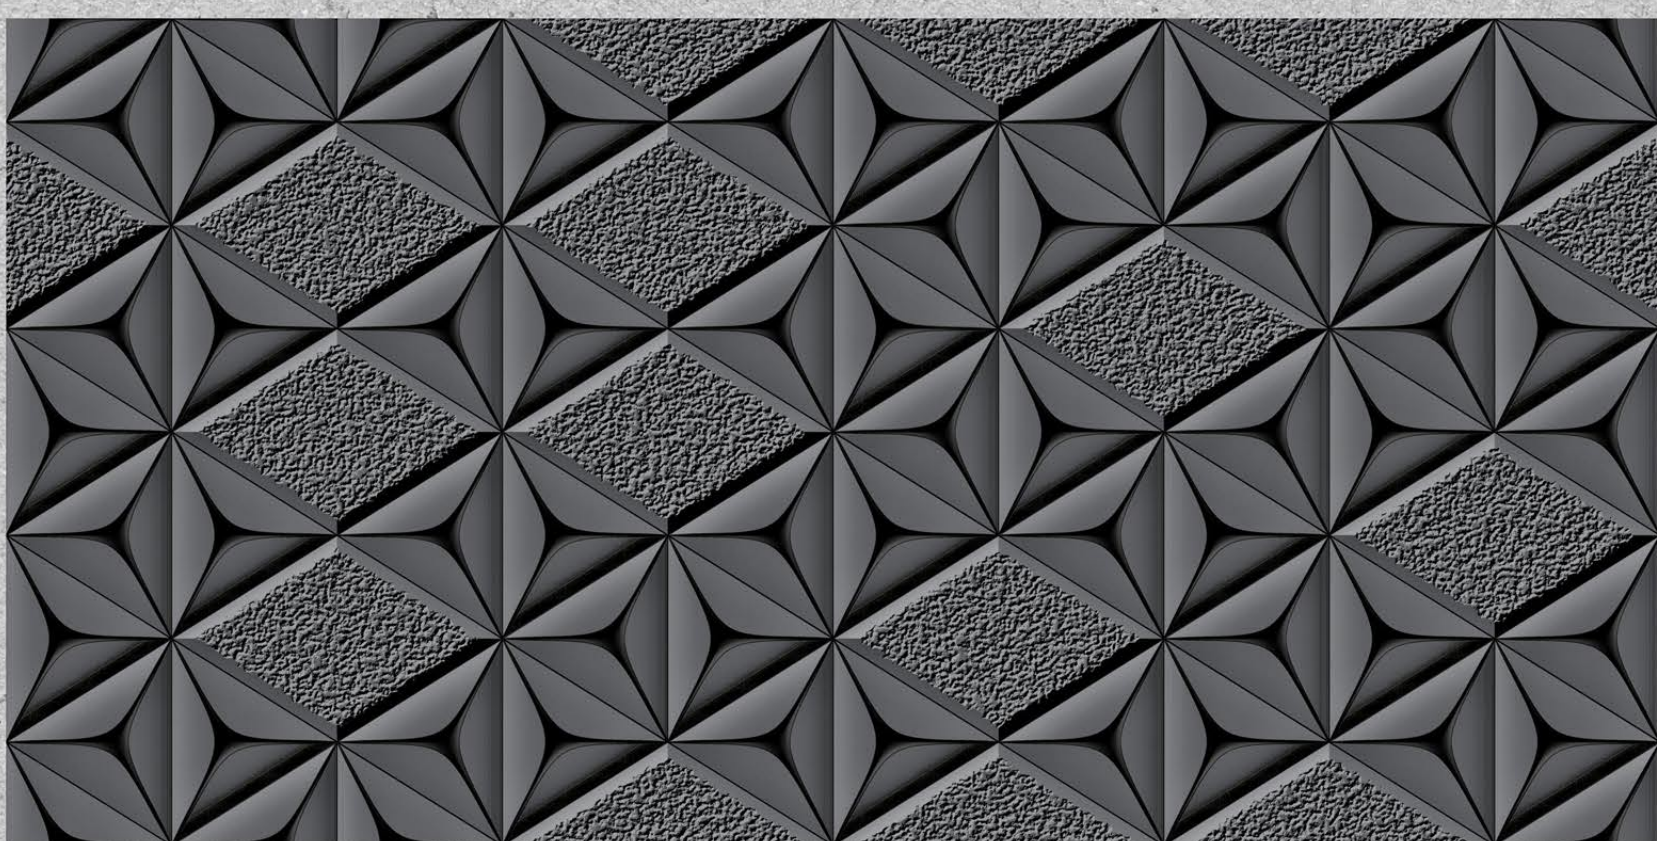

**BLACK DIAMOND
GREY**

Size

30X60cm

Surface

Matt finish