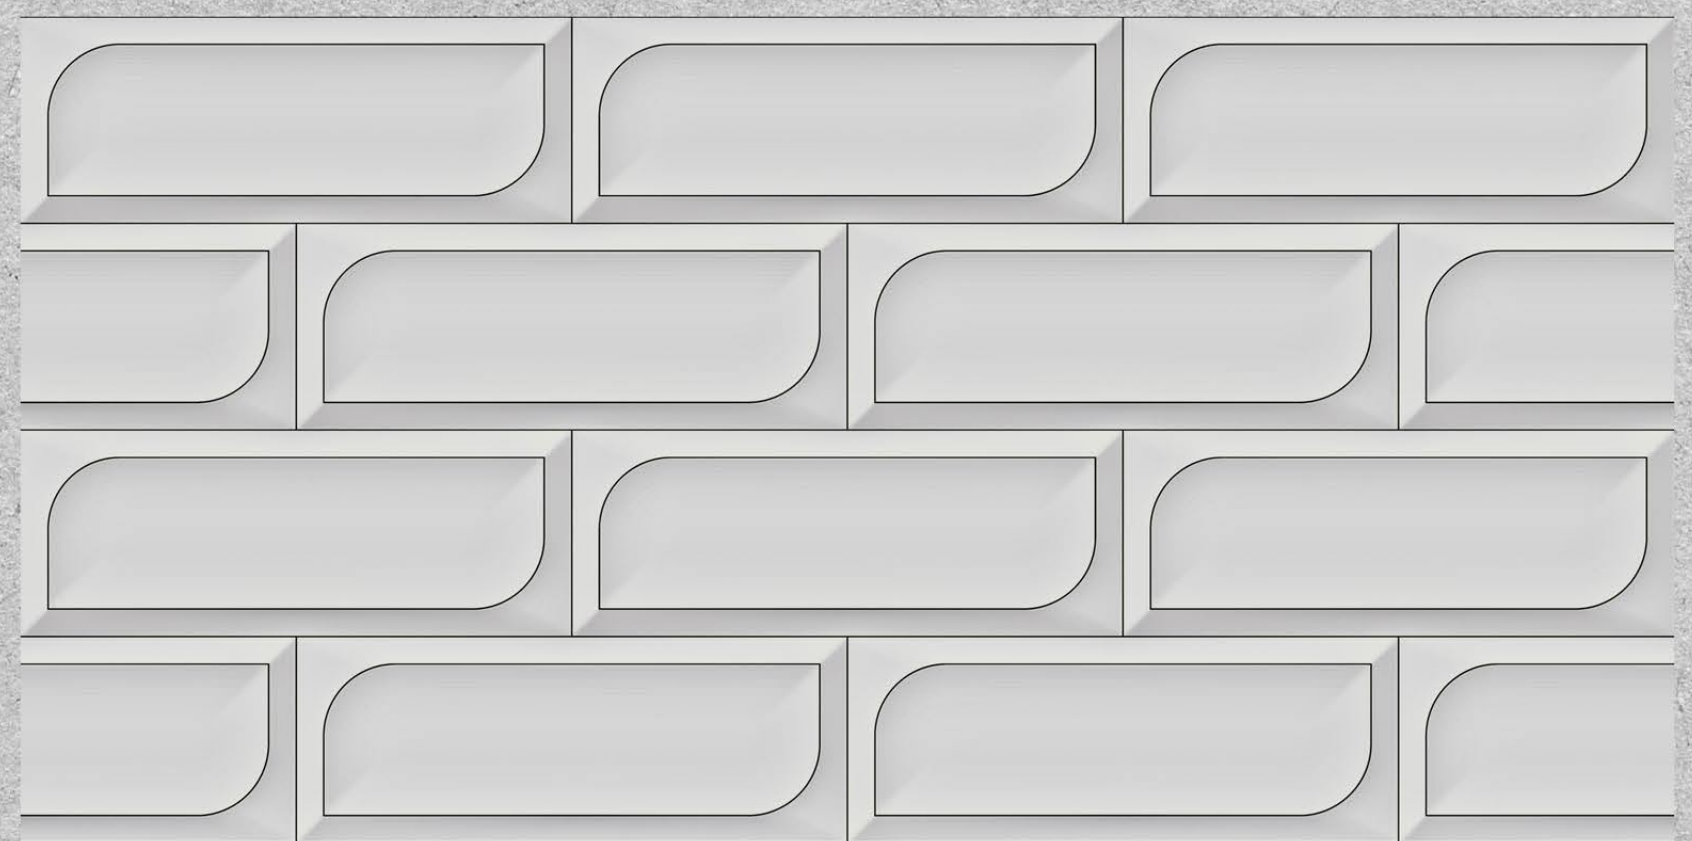

Size

30X60cm

Surface

Matt finish

COAL MINE STONE

Size
30X60cm
Surface
Matt finish

**DEEP HALF MOON
GREY**

Size
30X60cm
Surface
Matt finish

Size
30X60cm
Surface
Matt finish

WATER FLOW GREY

Size
30X60cm
Surface
Matt finish

**METALLIC LIGHT
GREY T-GROVE**

Size
30X60cm
Surface
Matt finish

**METALLIC DARK
GREY T-GROVE**

**METALLIC LIGHT
GREY**

Size
30X60cm