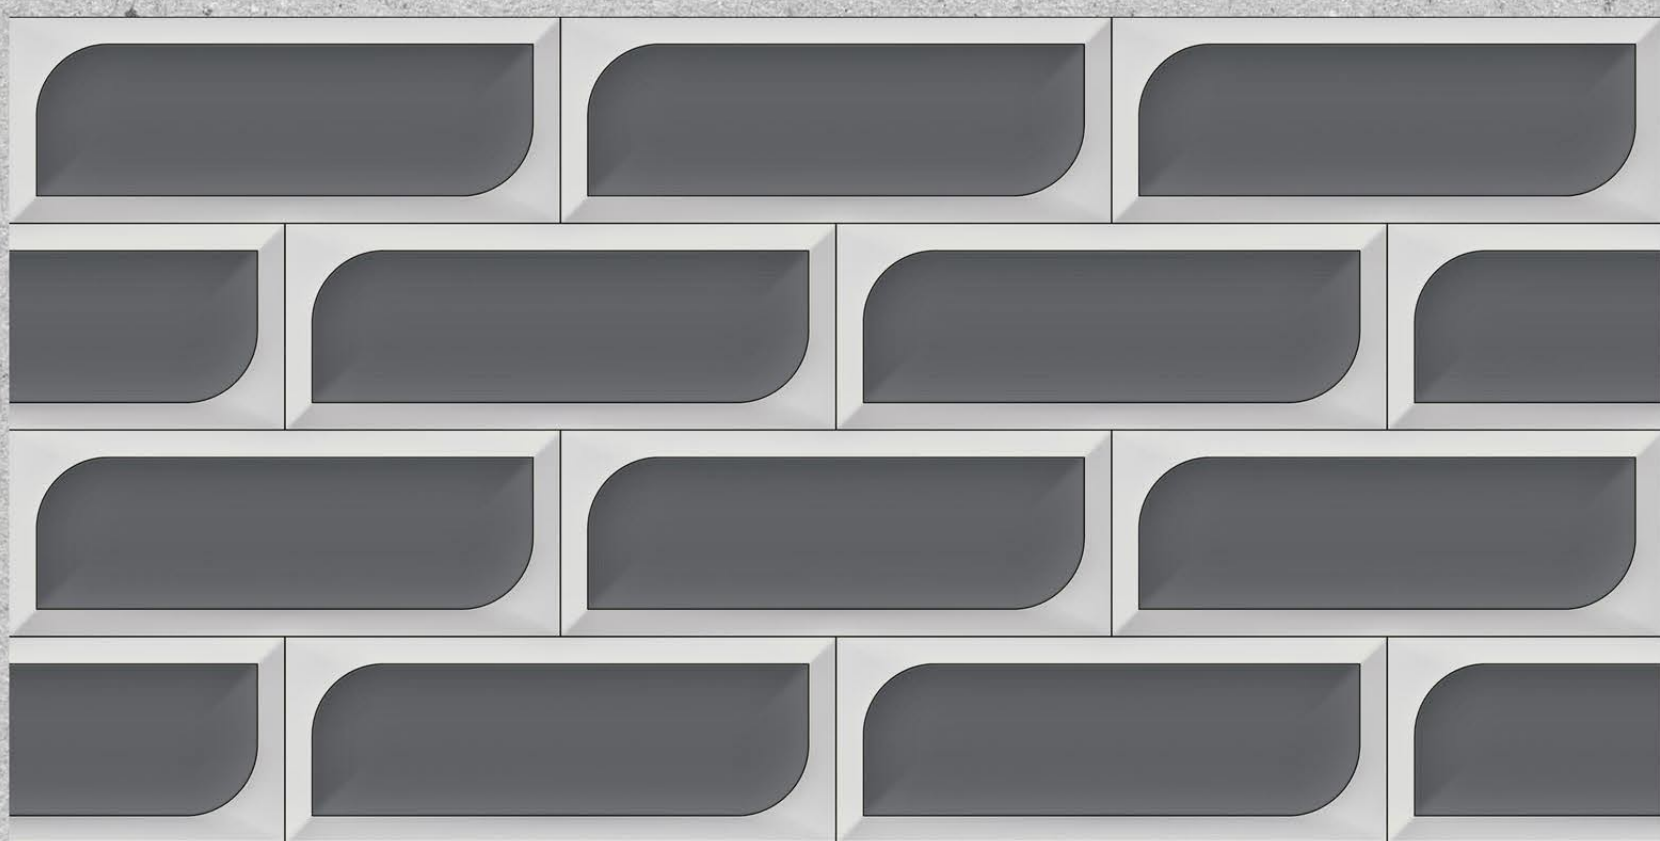

Size

30X60cm

Surface

Matt finish

COAL MINE STONE

Size
30X60cm
Surface
Matt finish

**DEEP HALF MOON
GREY**

Size
30X60cm
Surface
Matt finish