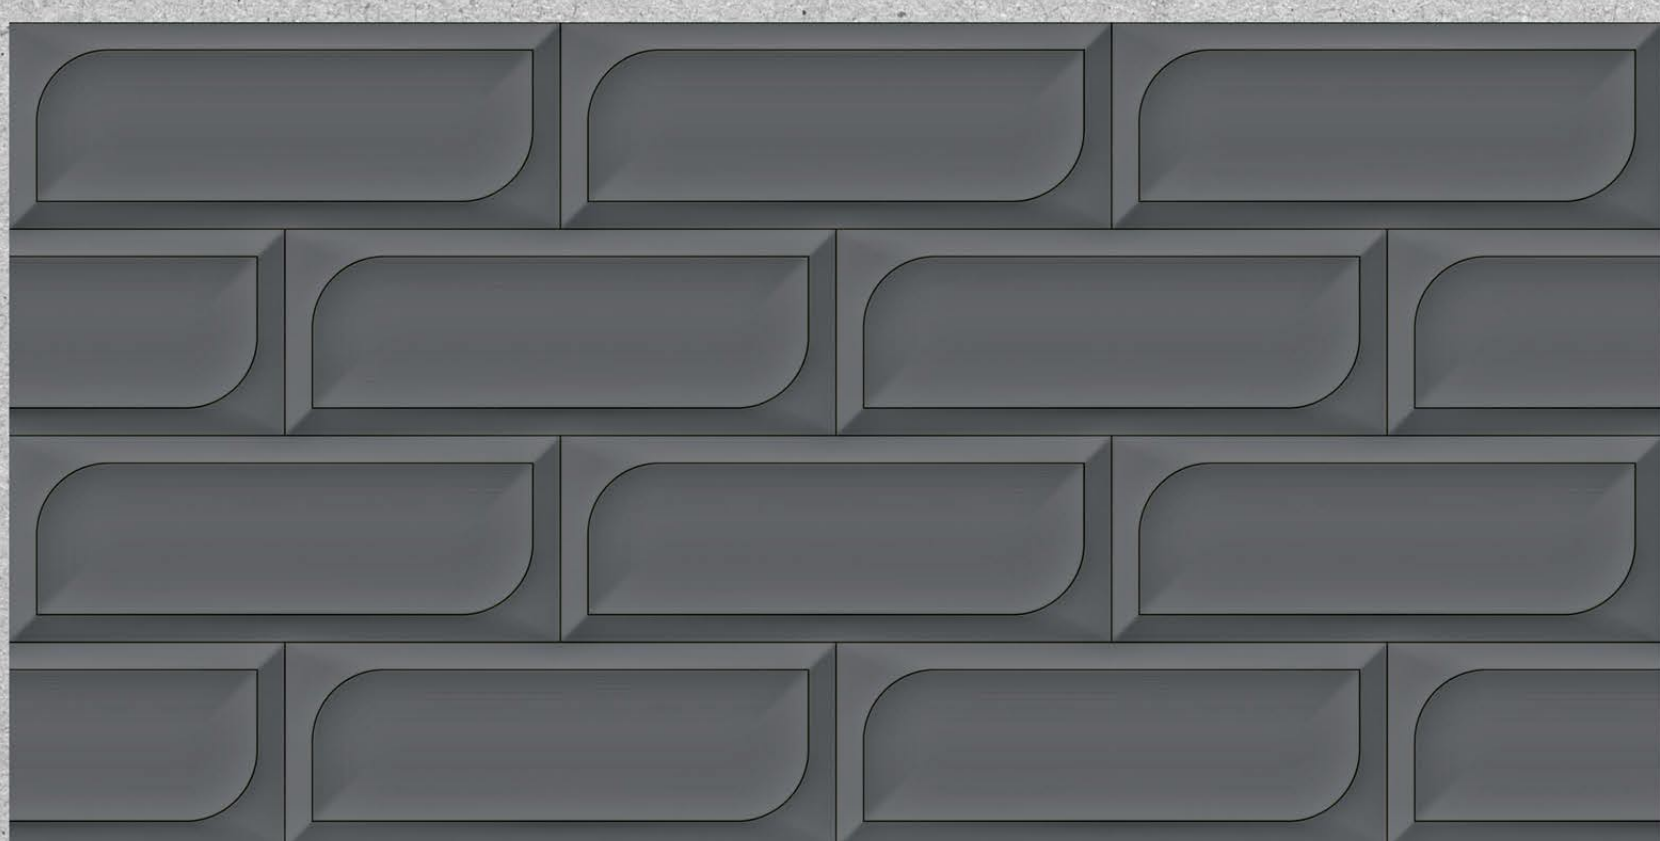

**GERY BRICK
DECOR**

Size
30X60cm

Surface

Matt finish

D