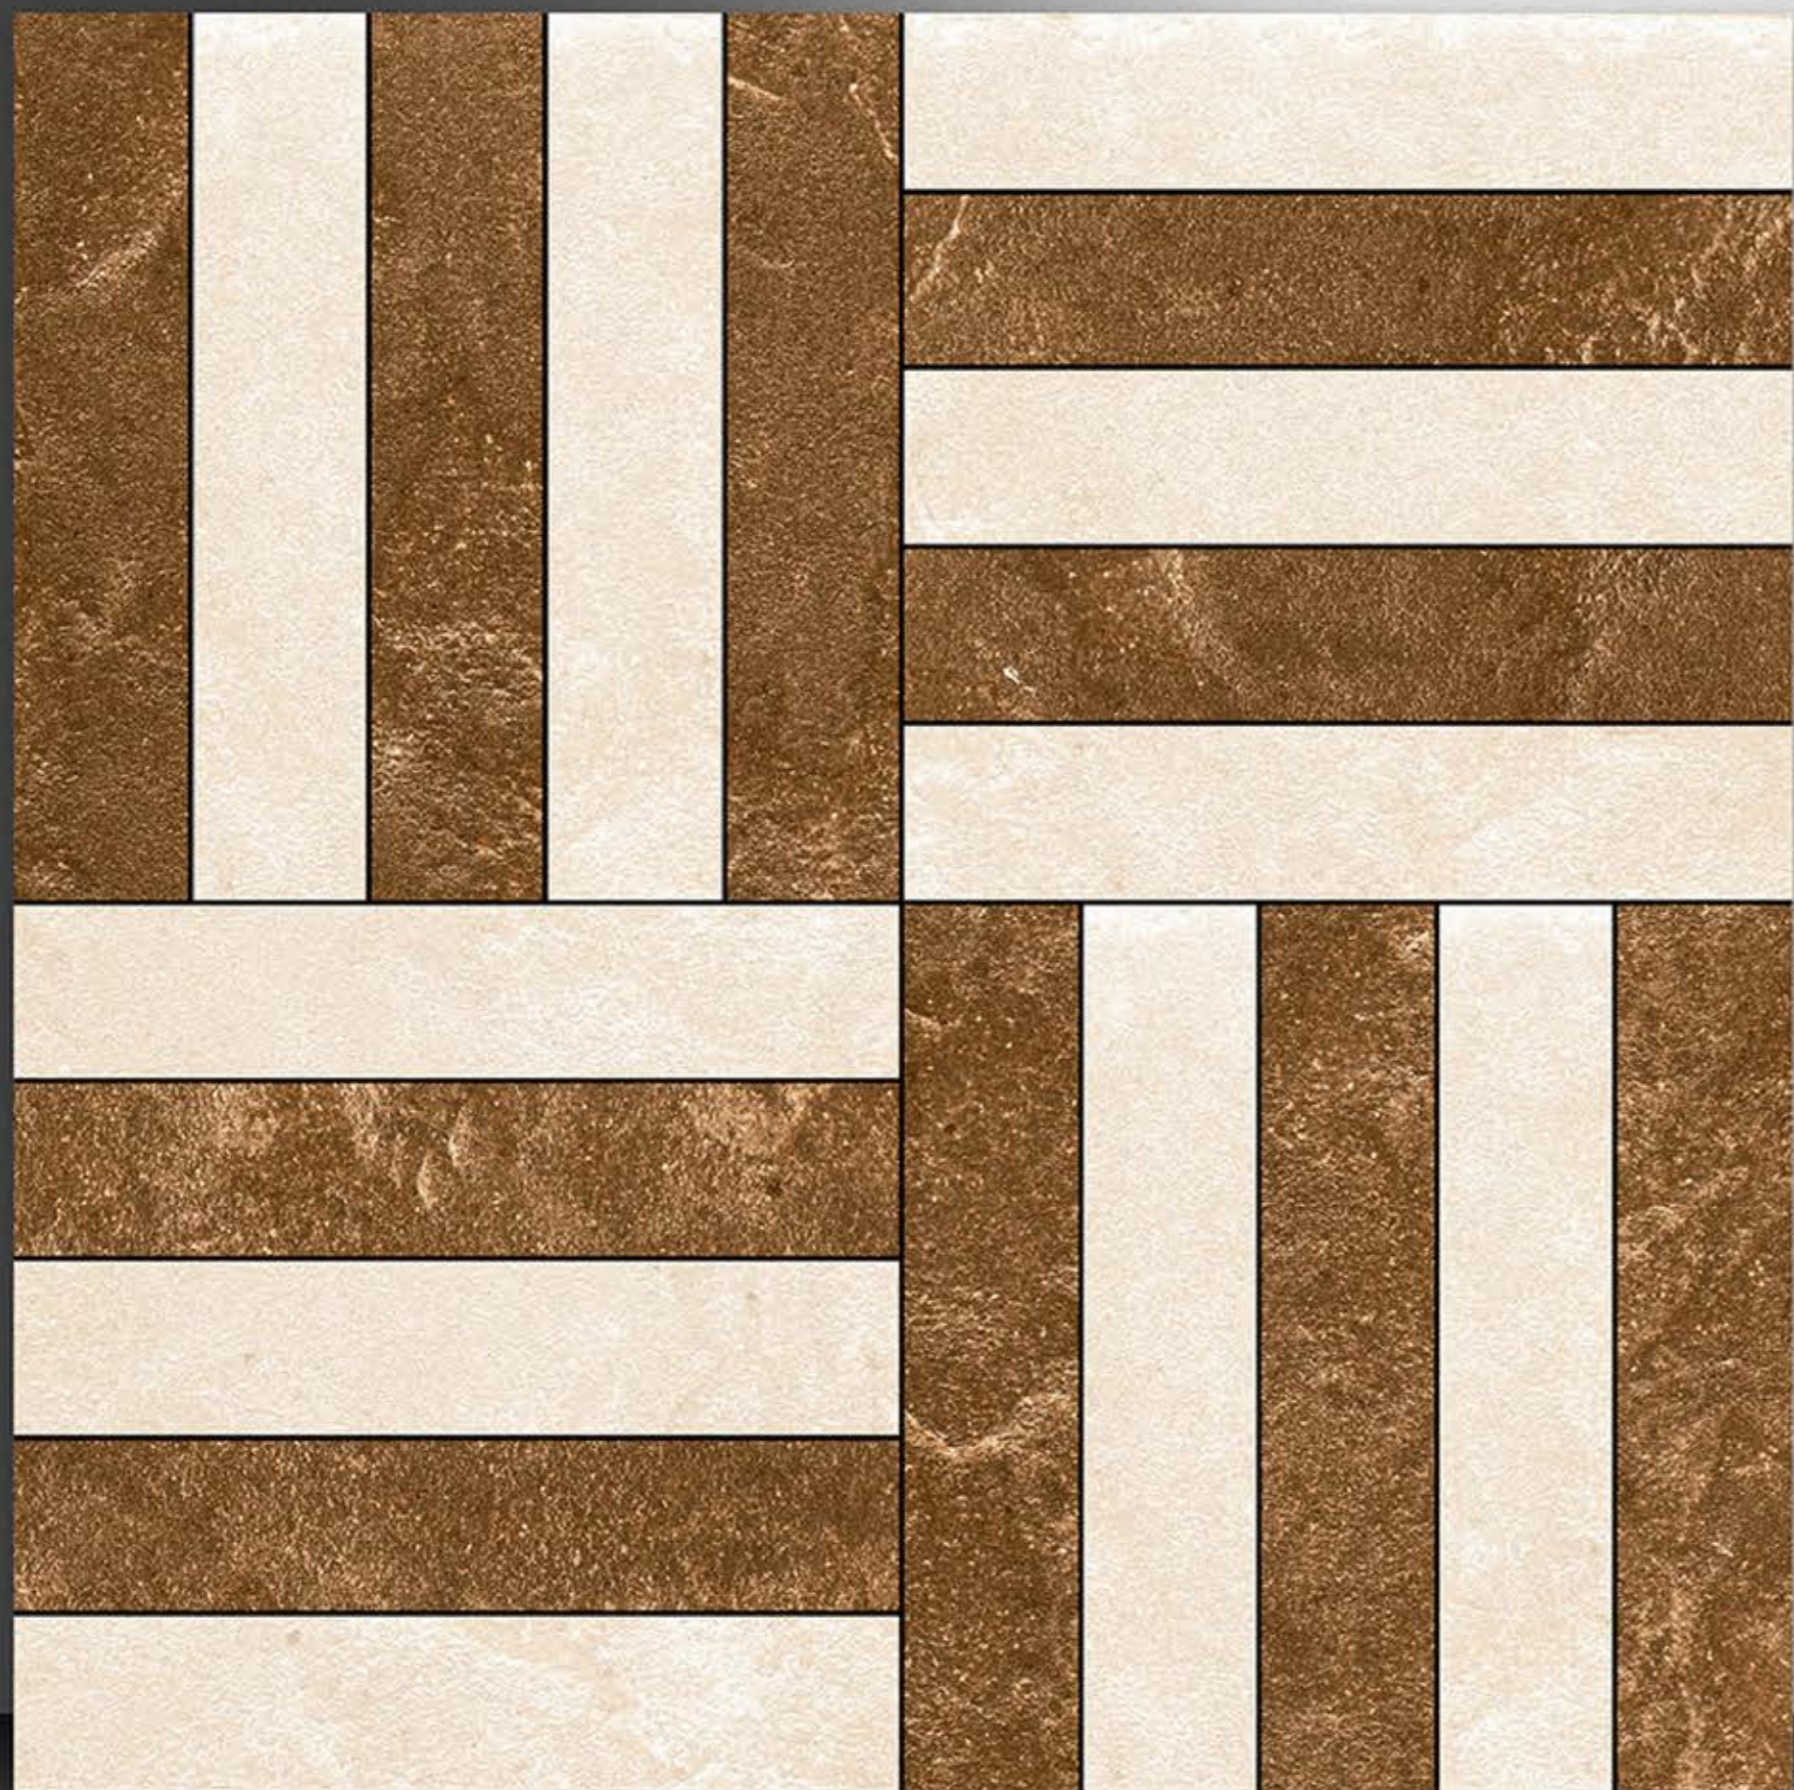

PORCELAIN TILES
600X600MM

9037

Decor