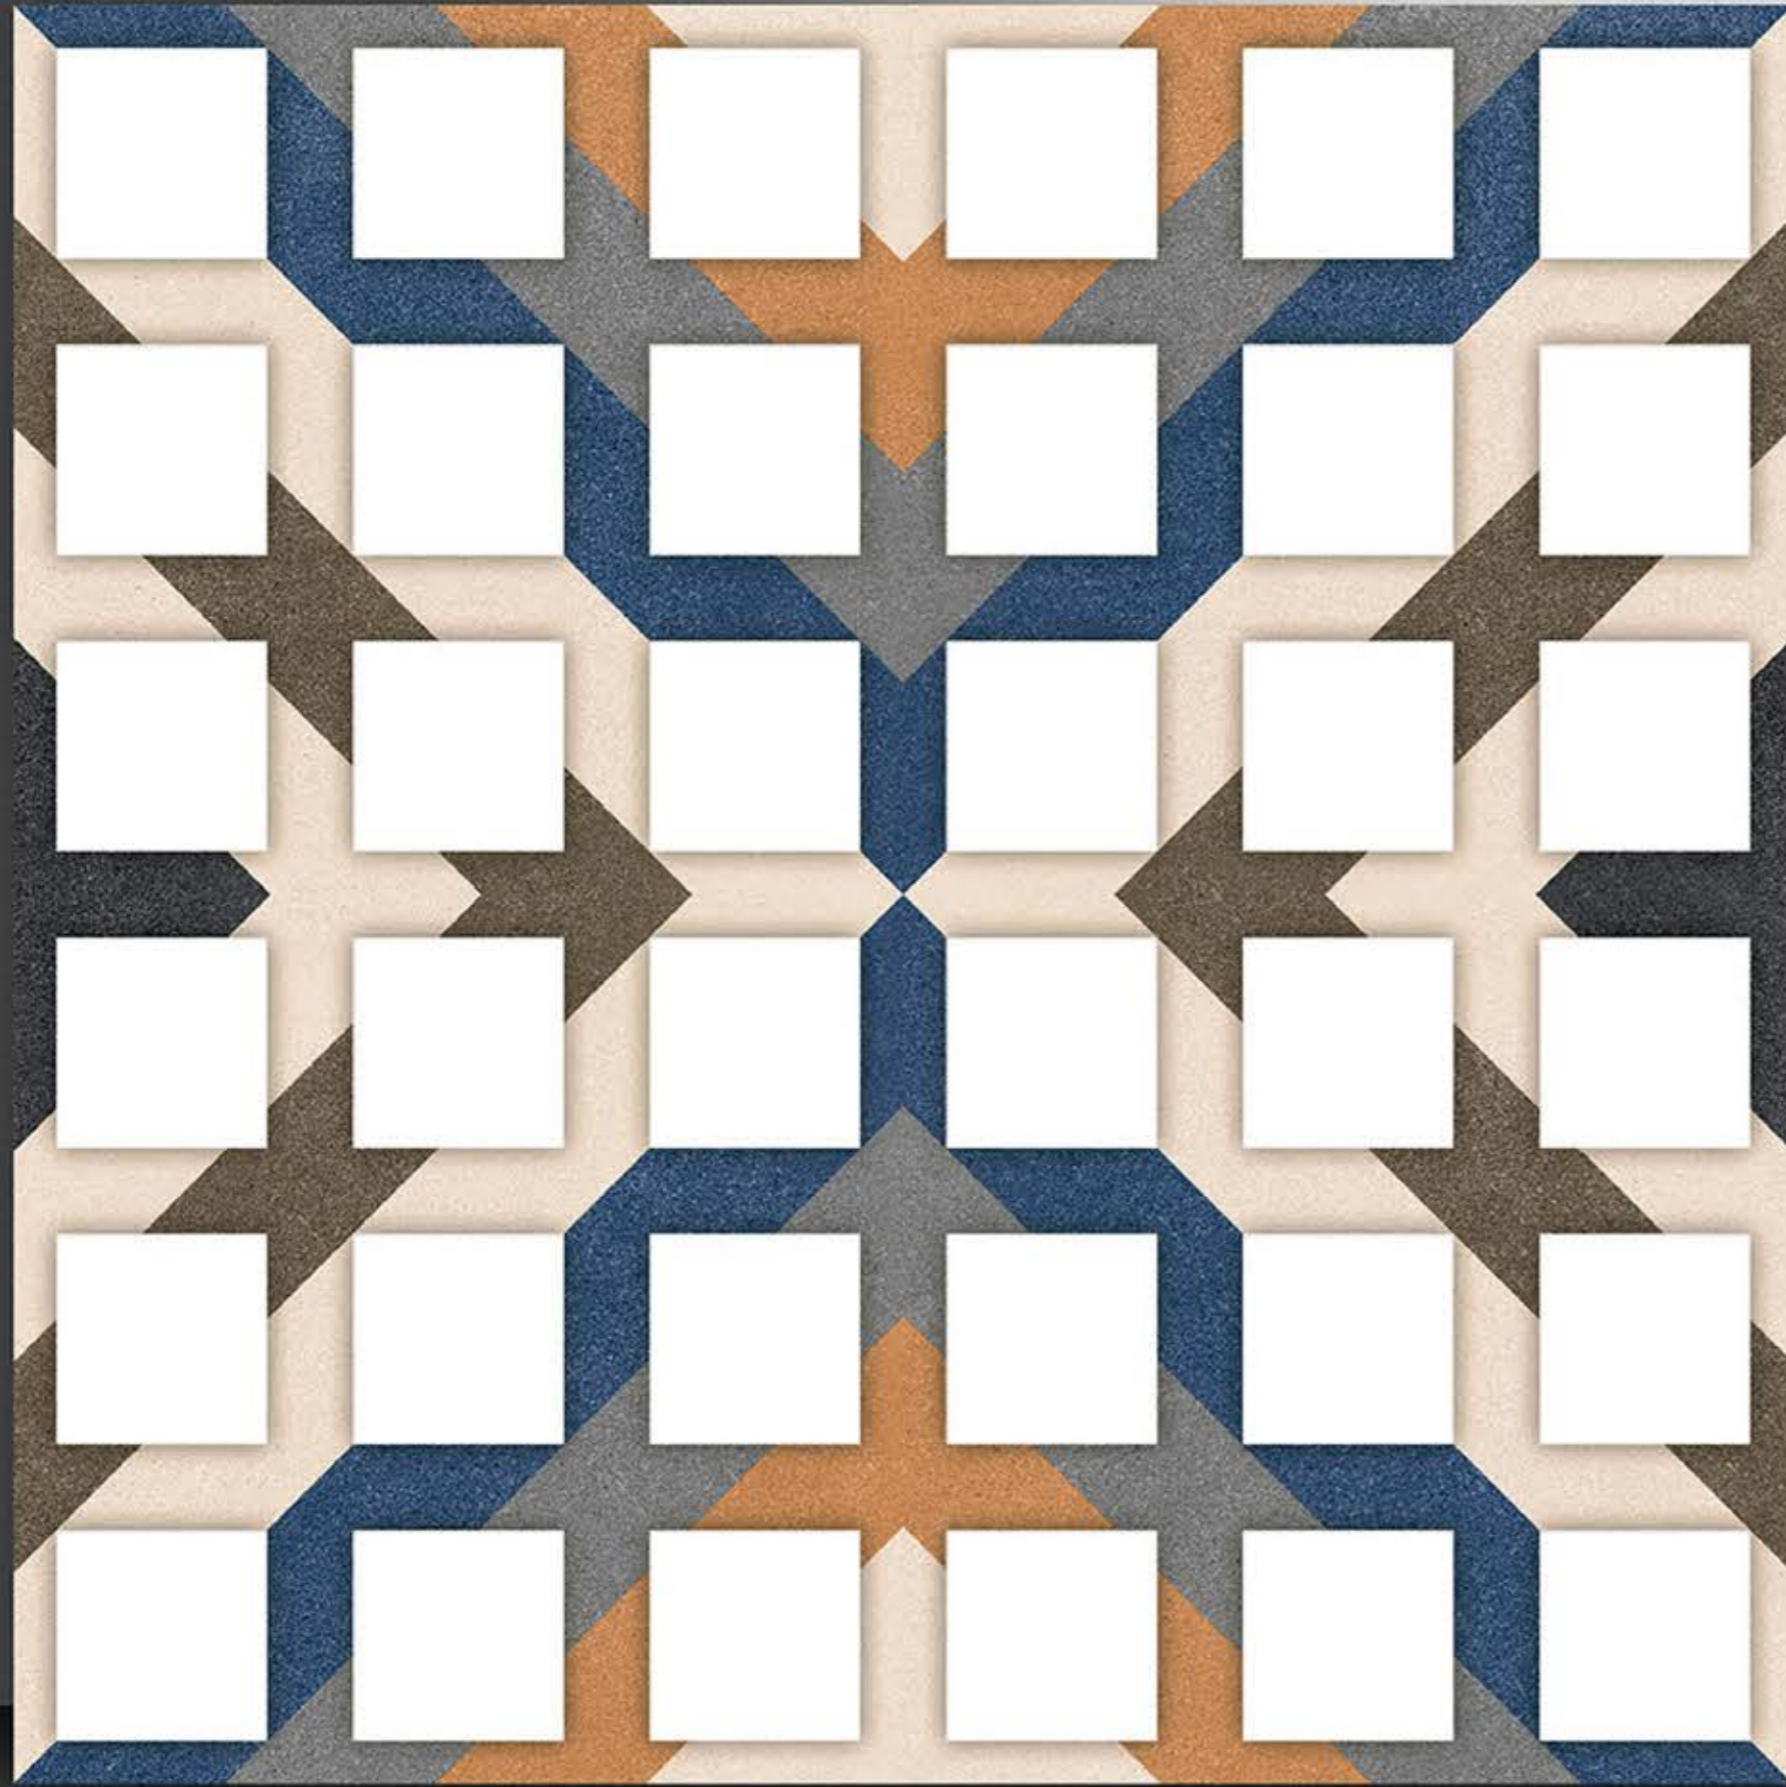

PORCELAIN TILES
600X600MM

9066