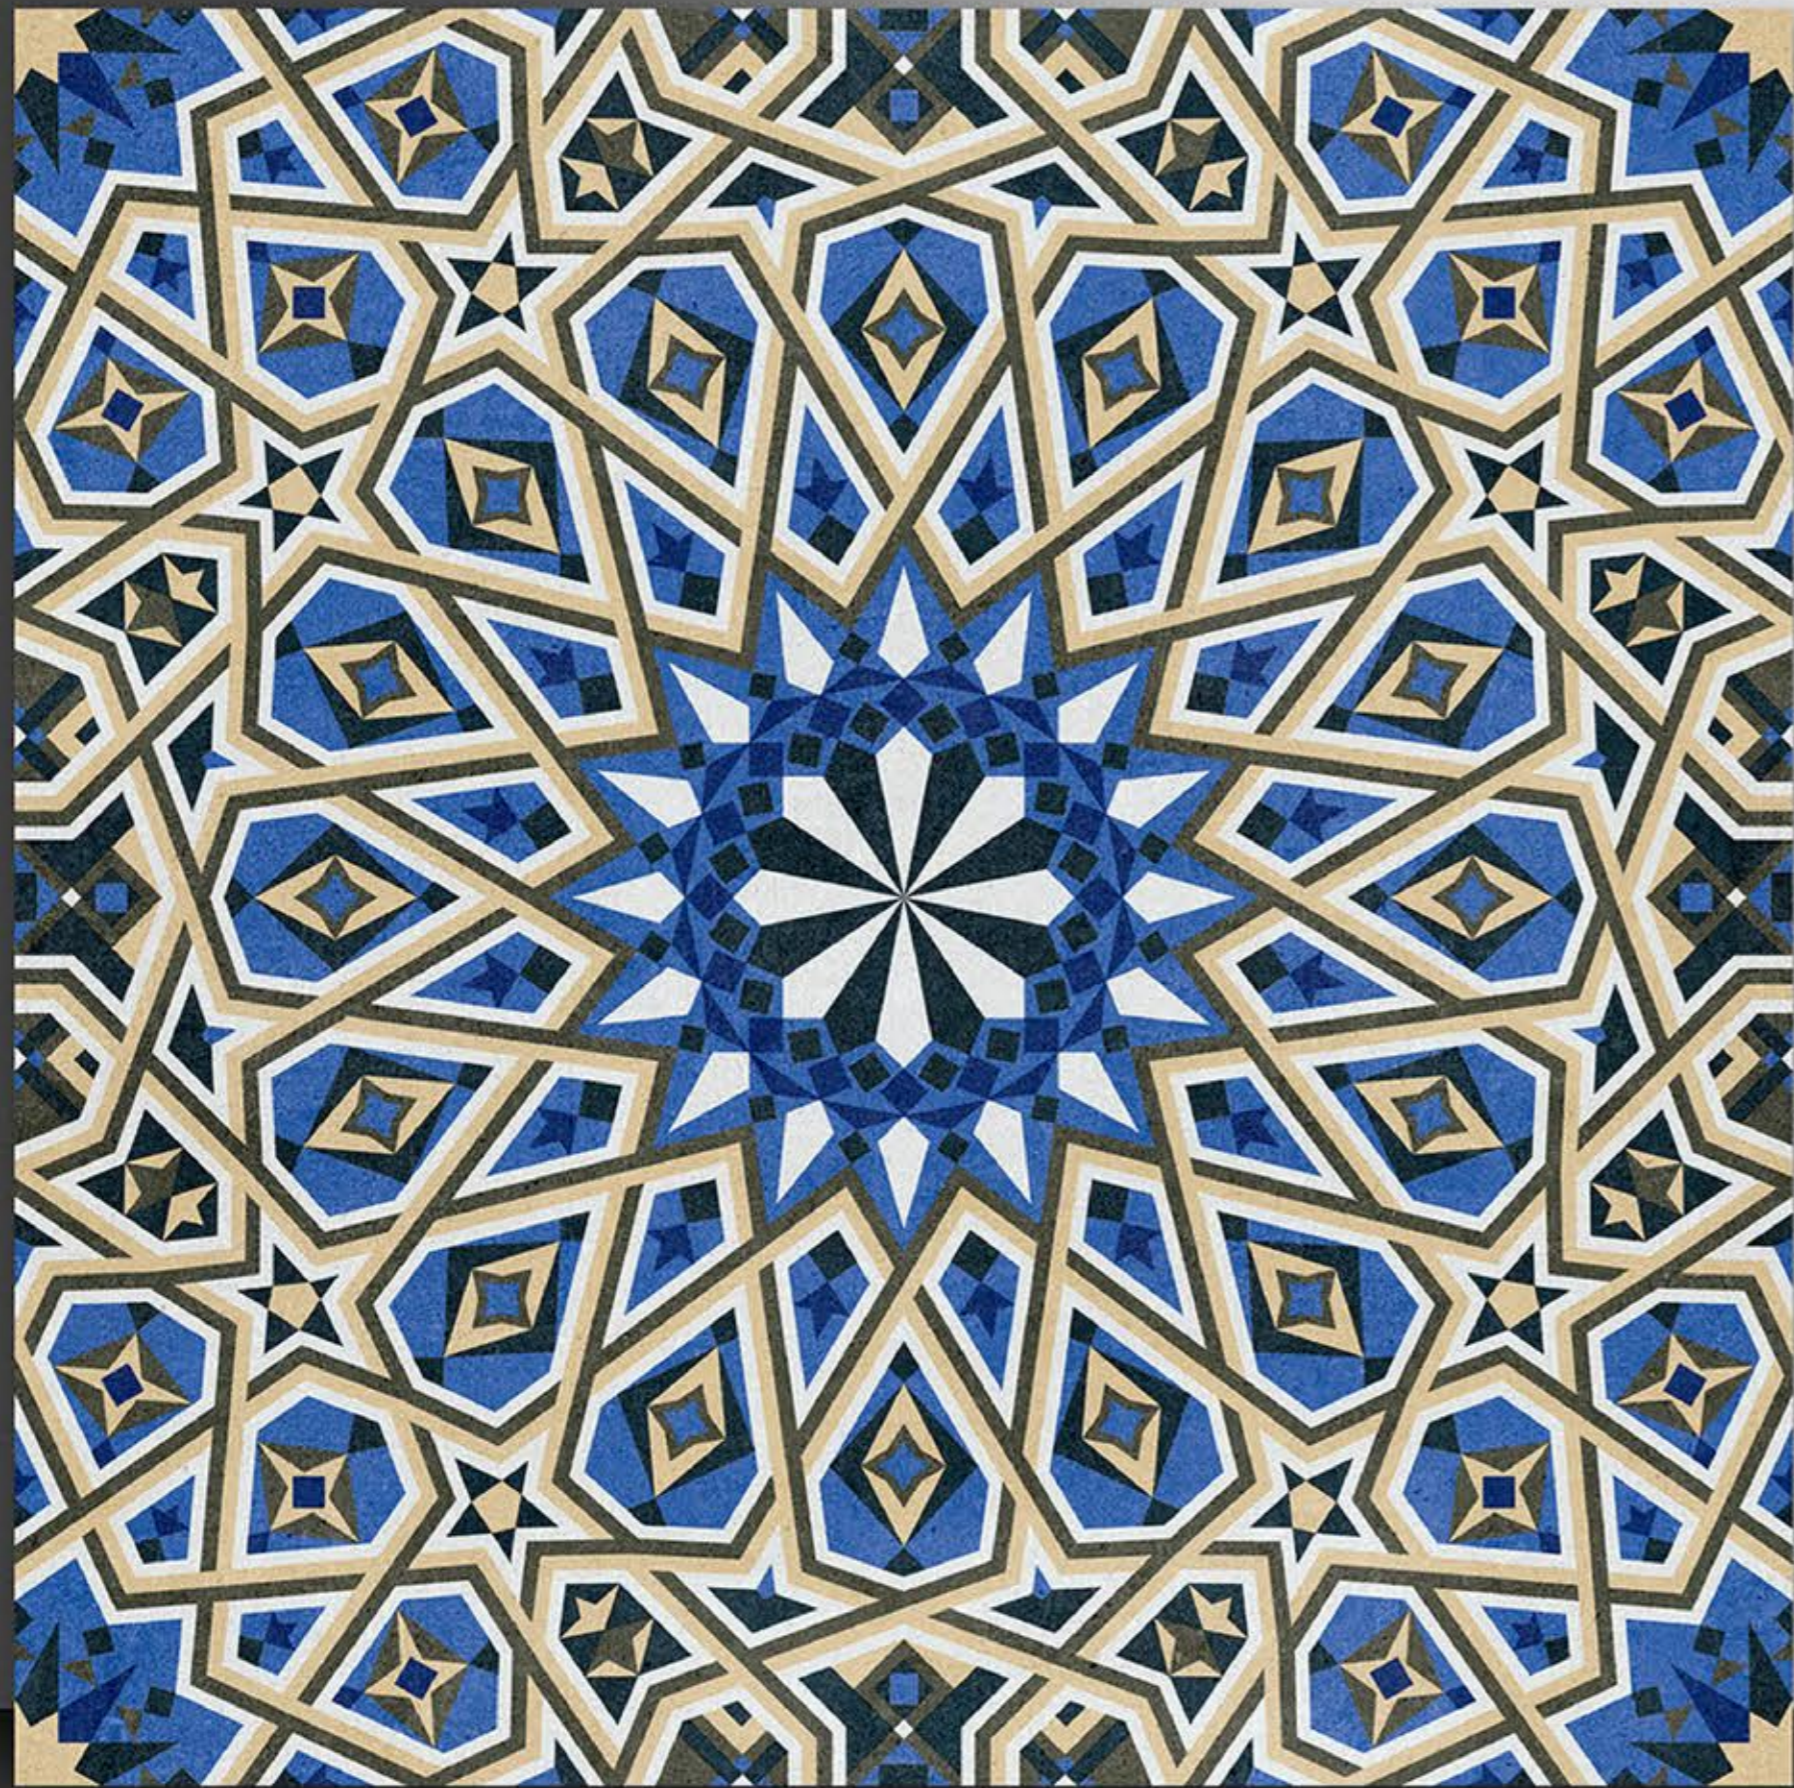

PORCELAIN TILES
600X600MM

9021