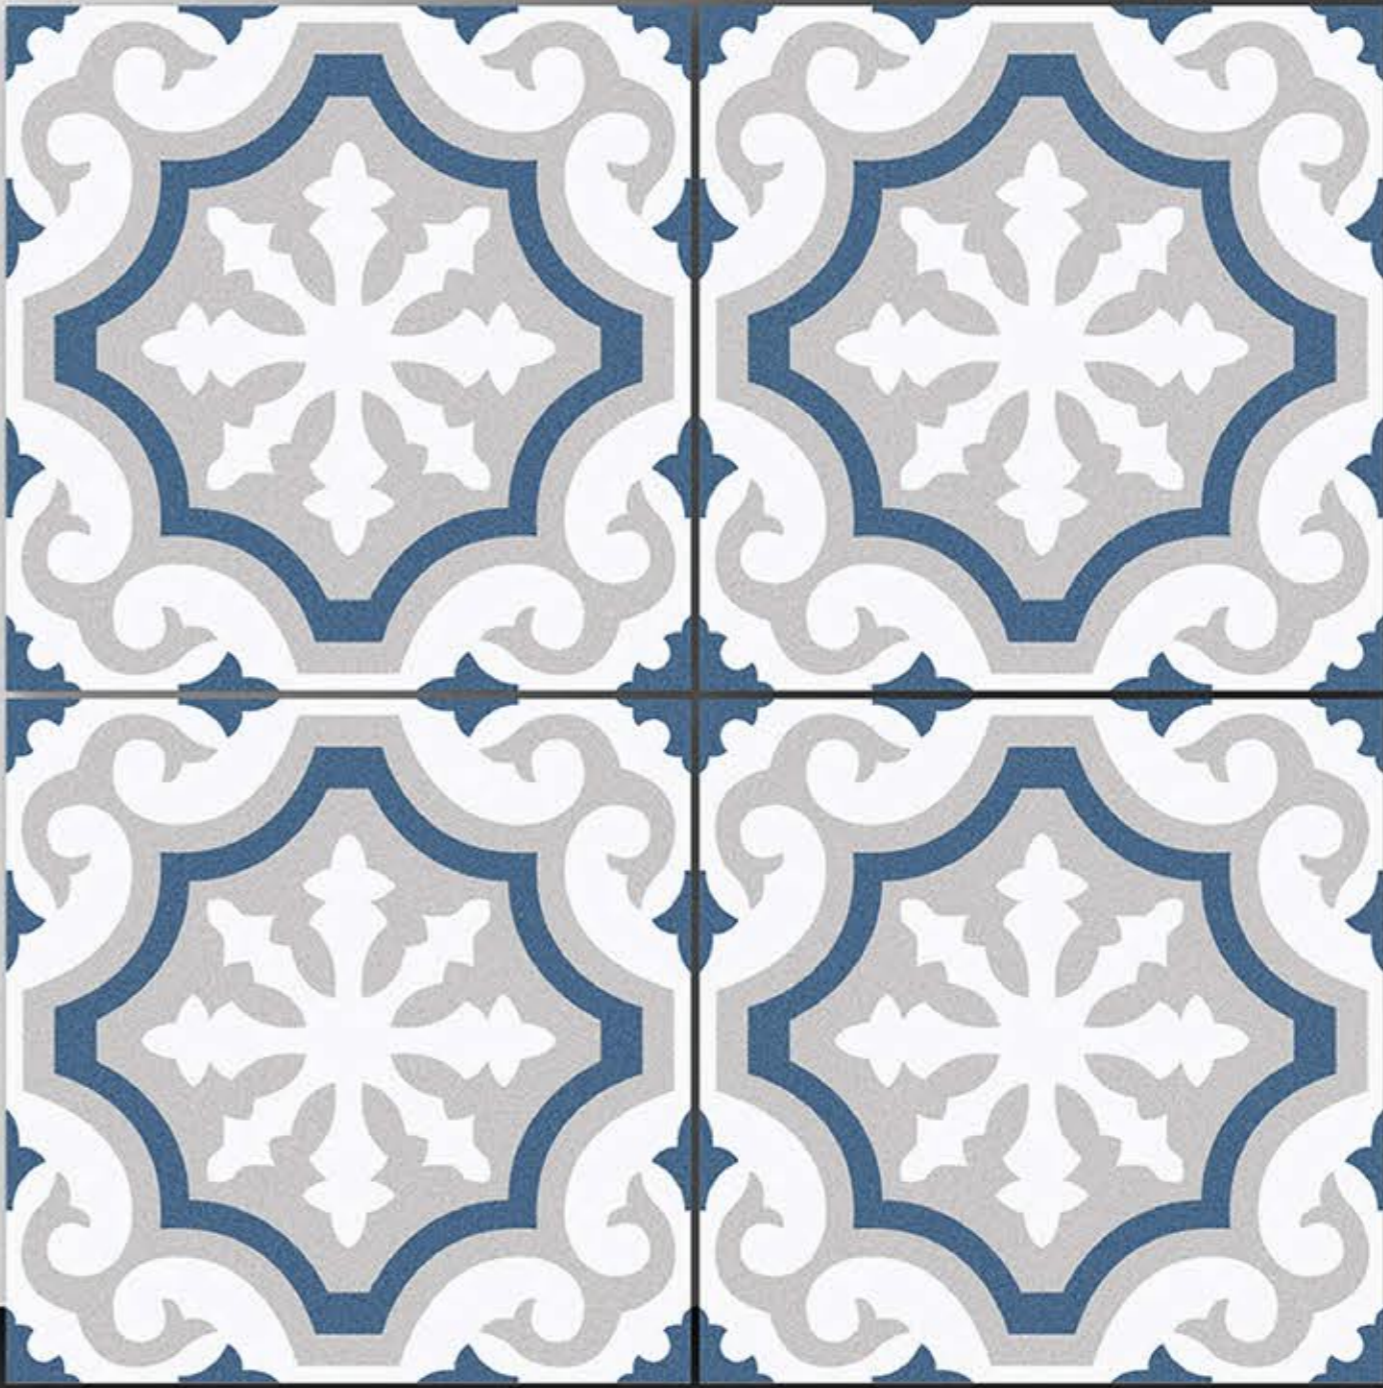

PORCELAIN TILES
600X600MM

9066

NEONTM
TILE

Series
Moroccan

PORCELAIN TILES
600X600MM

9067

NEONTM
TILE

Series
Moroccan