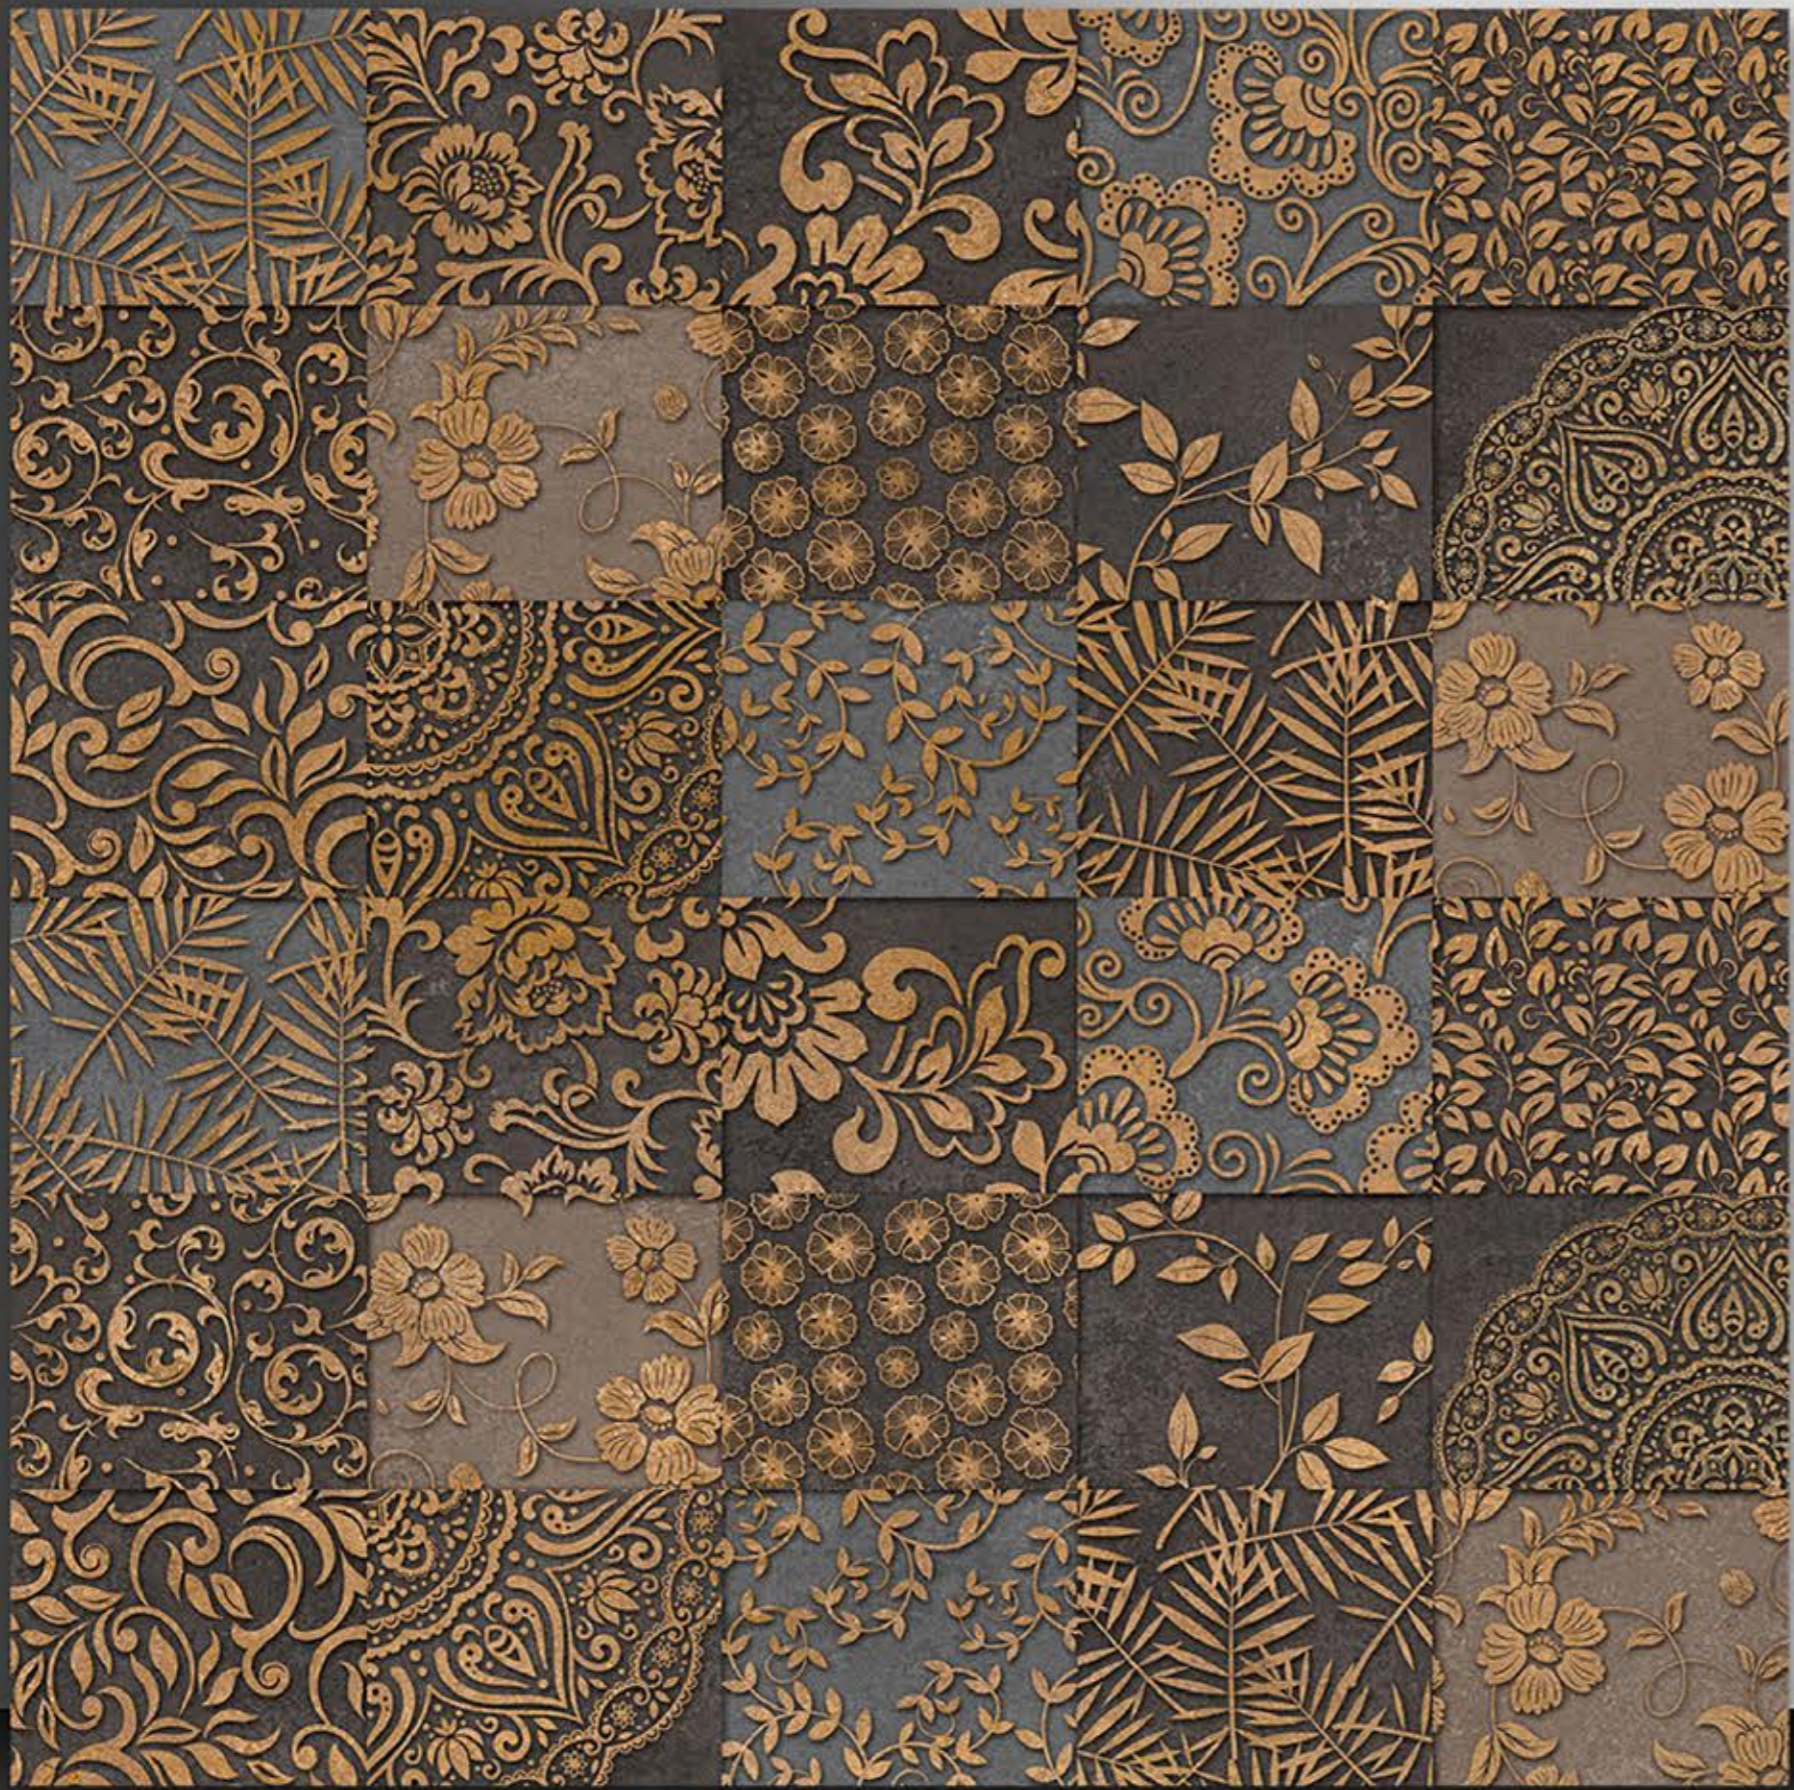

PORCELAIN TILES
600X600MM

9001

NEONTM
TILE

Series
Moroccan

PORCELAIN TILES
600X600MM

9002

NEONTM
TILE

Decor