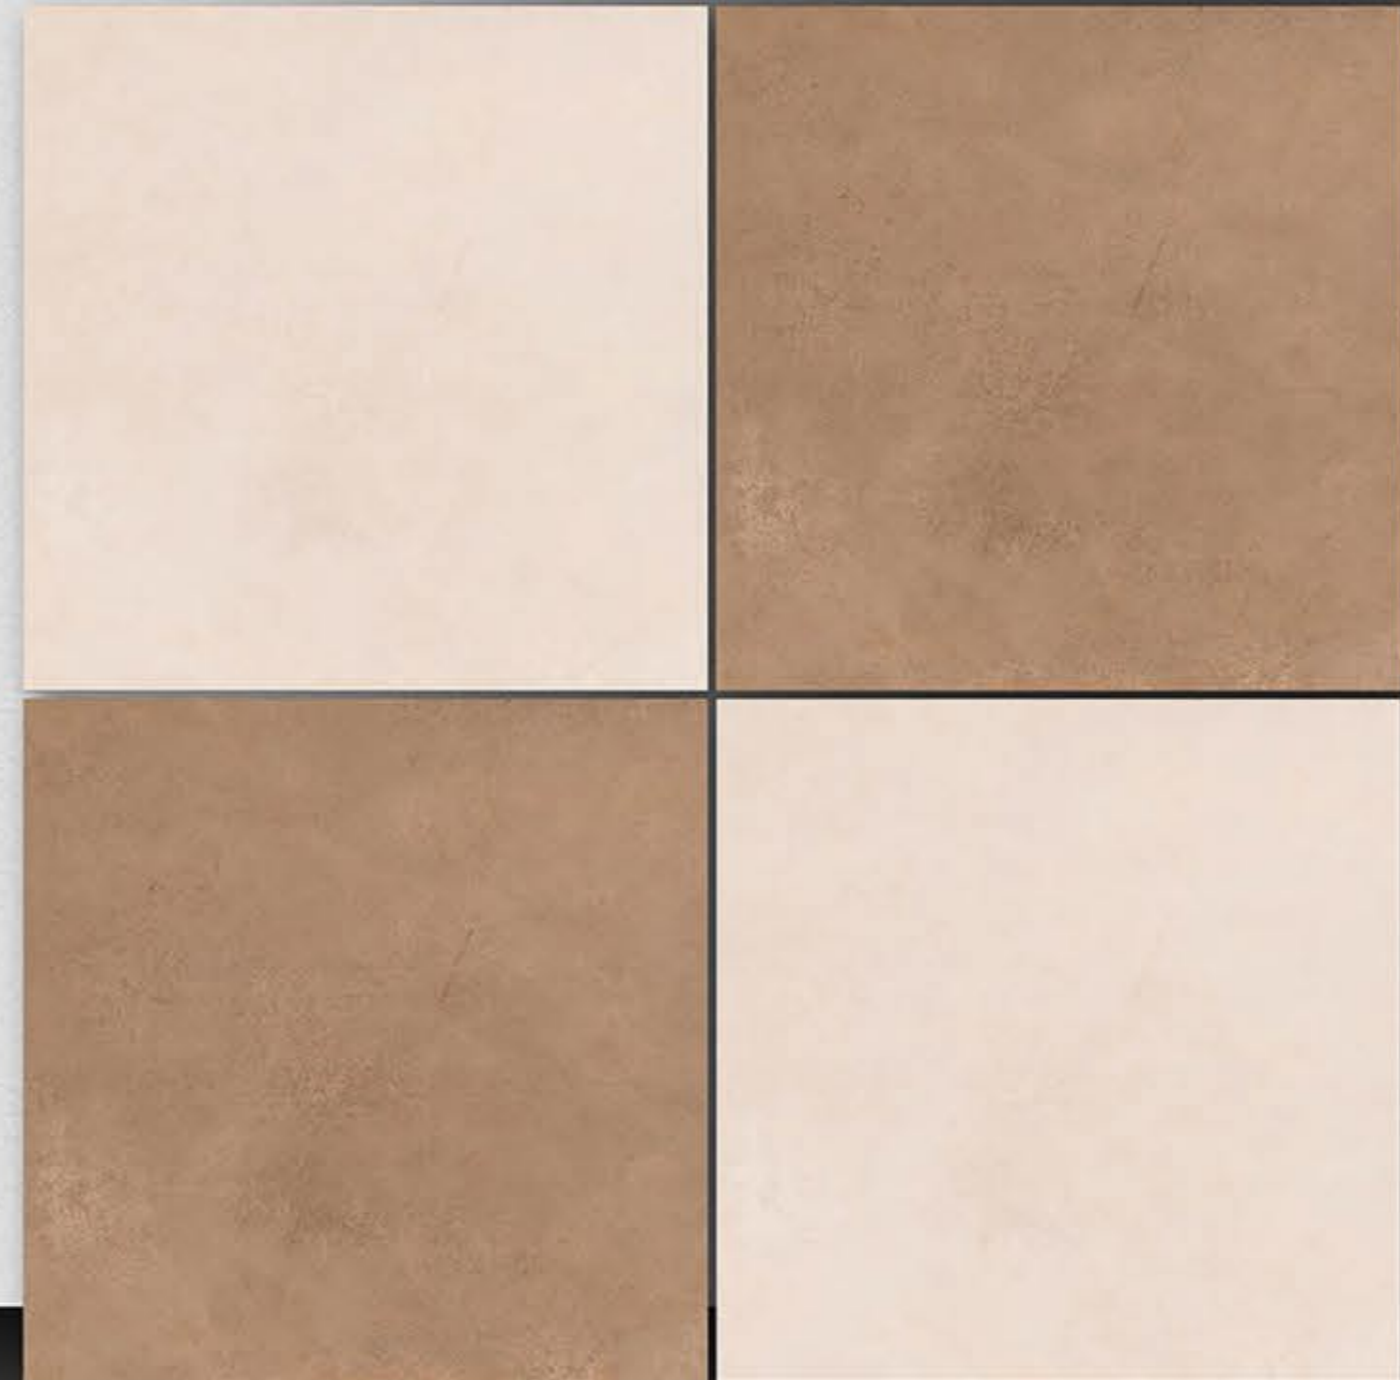

Decor-1

Series
Moroccan

Dark