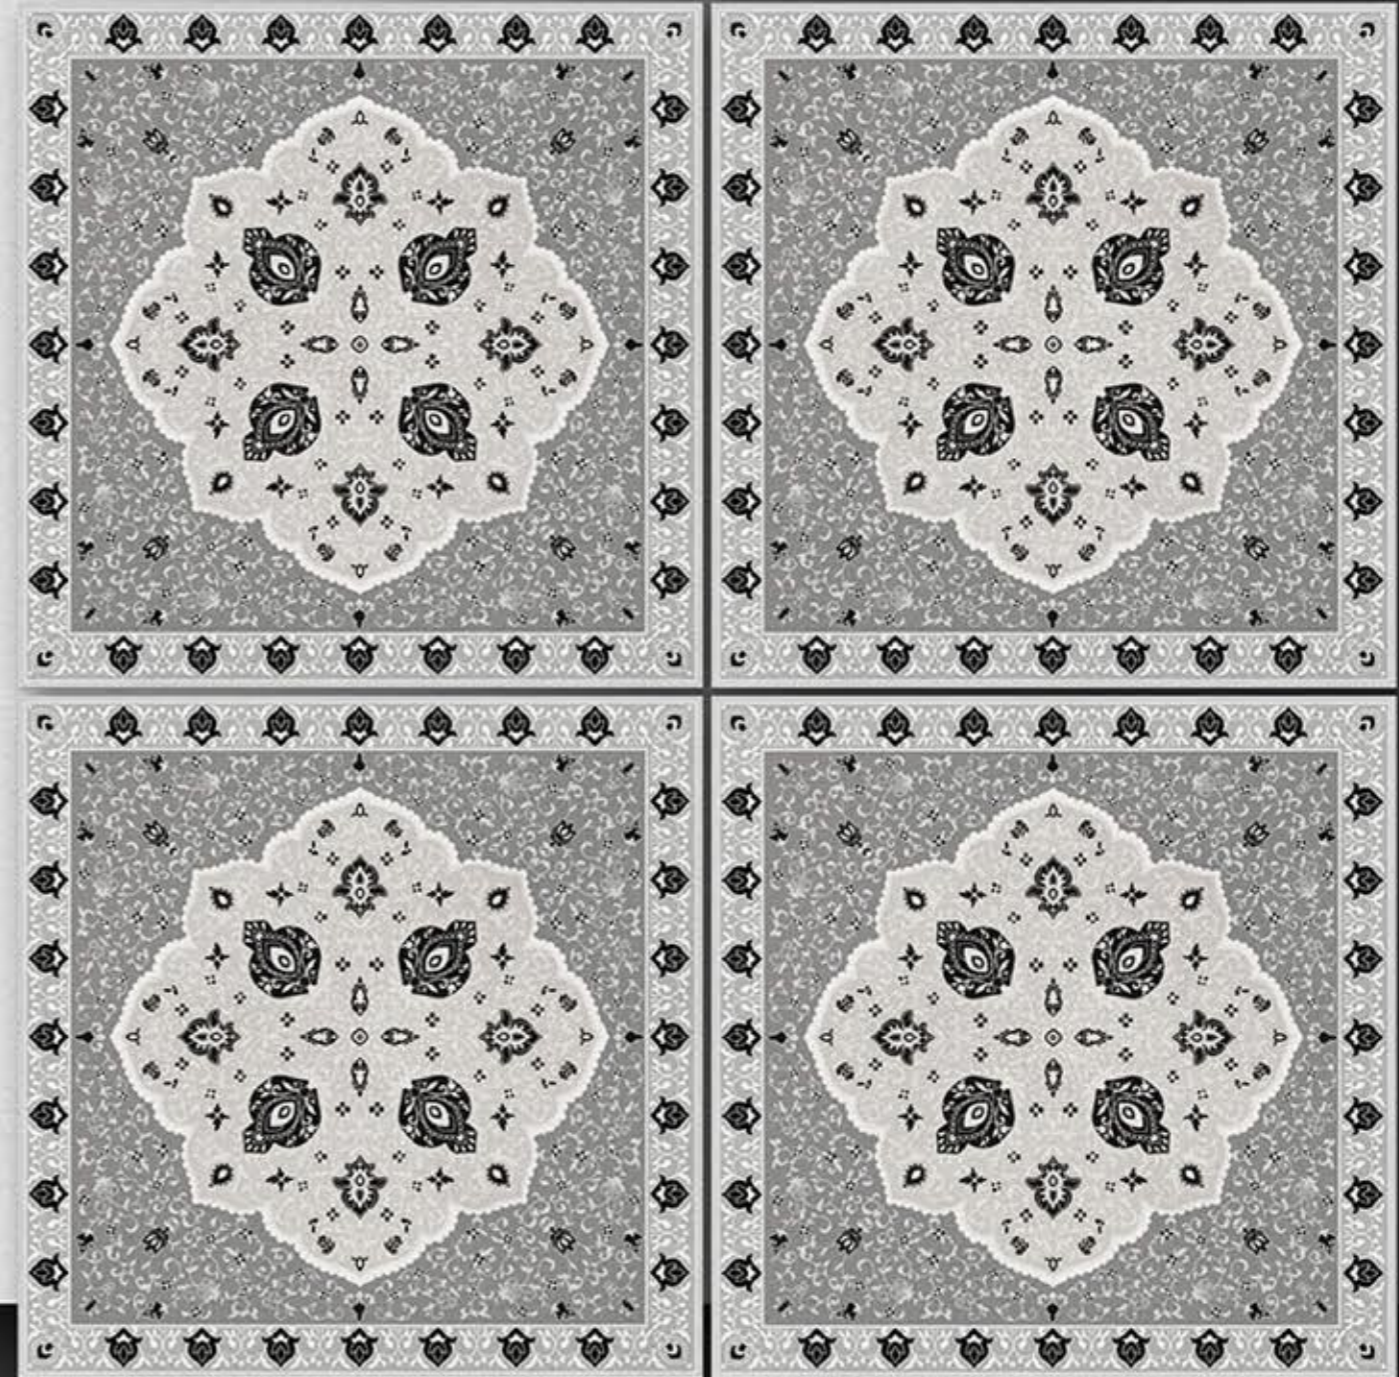

PORCELAIN TILES
600X600MM

9058

NEONTM
TILE

Series
Moroccan

PORCELAIN TILES
600X600MM

9059

NEONTM
TILE

Series
Moroccan