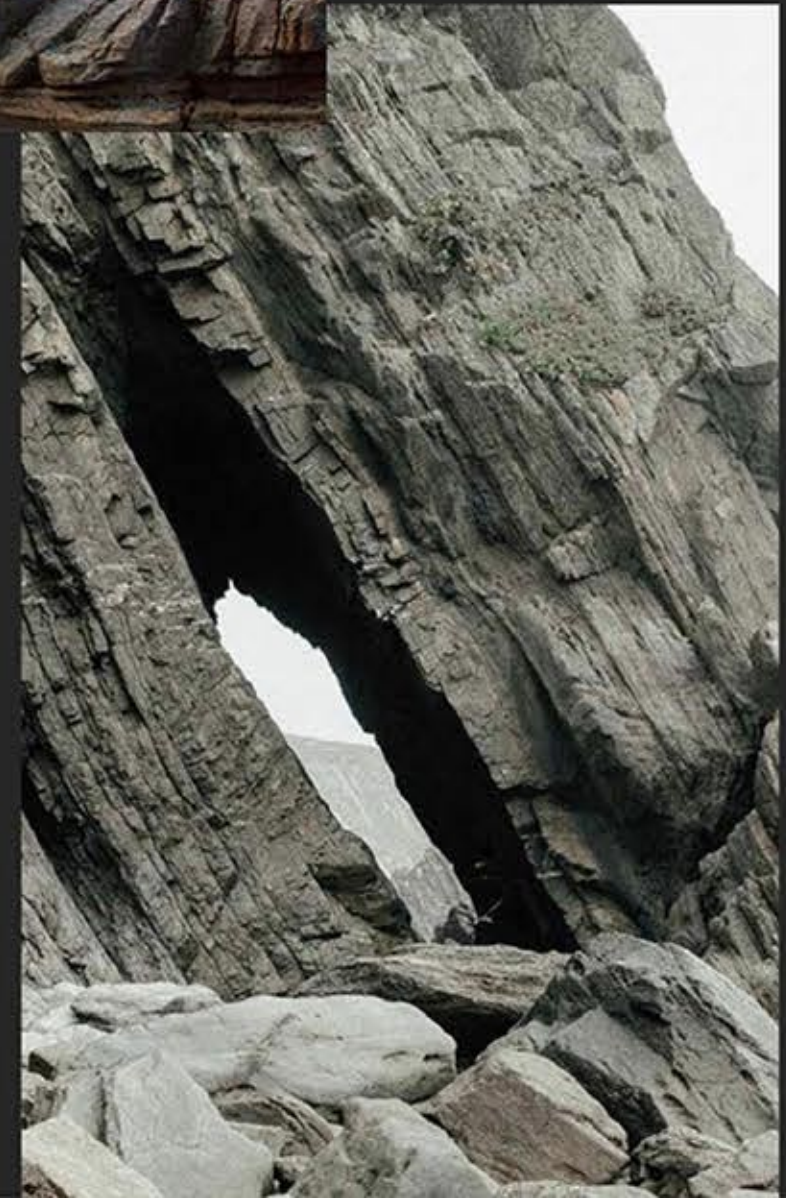

Trust, quality and reliability have been the watchwords of TILES and they plan to continue fulfilling the expectation of their vast array of customers. Total customer satisfaction via adoption of quality management system in all spheres of activity guarantee adherence to predecided standard. The company nurtures each relationship be it with the trade, consumer or supplies. This has established TILES as a reliable and trustworthy entity capable of overcoming market challenges.