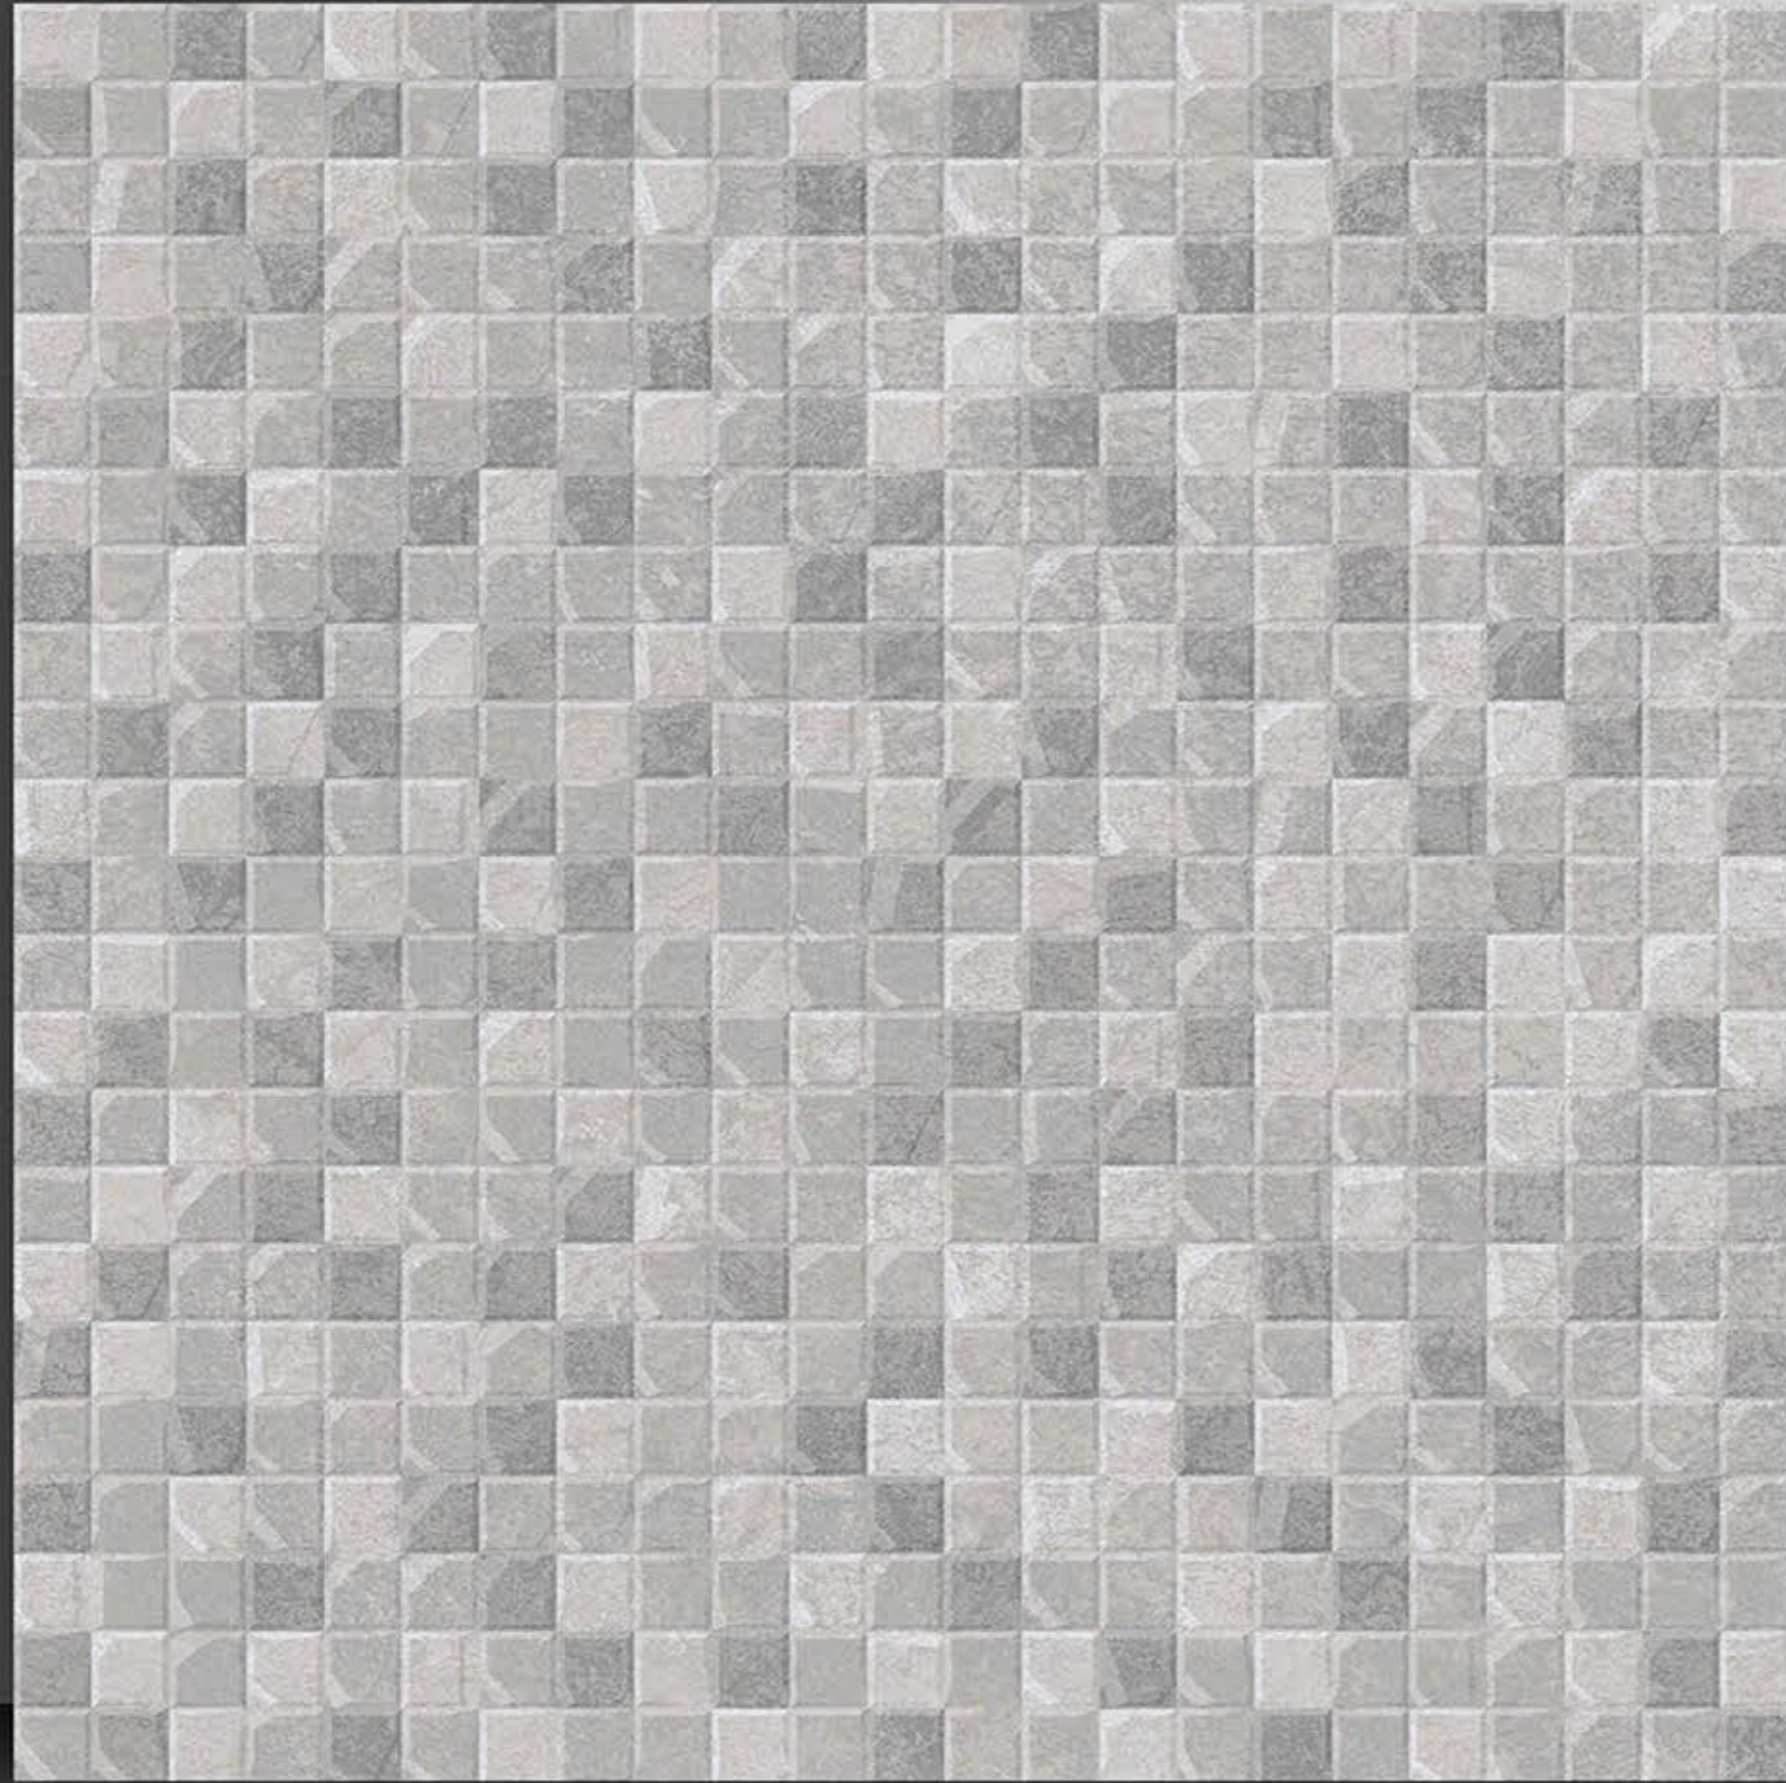

PORCELAIN TILES
600X600MM

9045

NEONTM
TILE

Series
Moroccan

PORCELAIN TILES
600X600MM

9046

NEONTM
TILE

Series
Moroccan