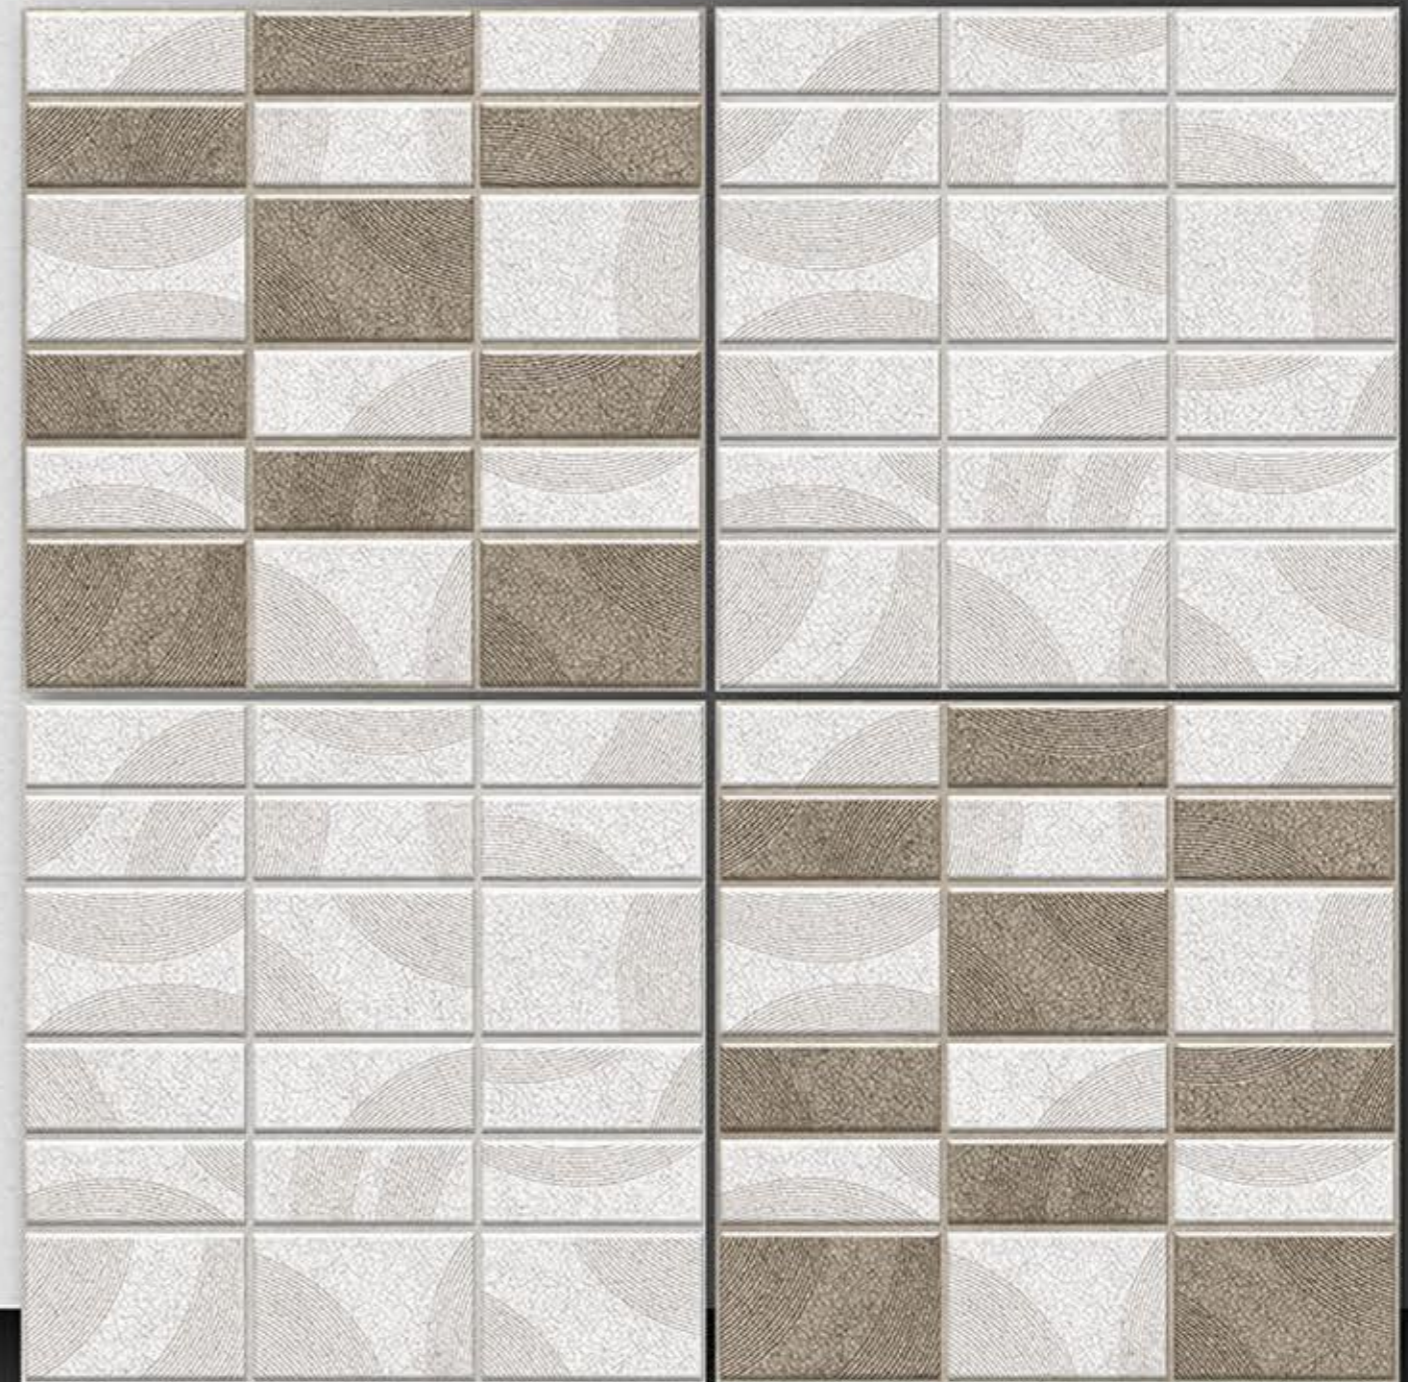

Decor

NEON^{TM}
TILE

Series
Moroccan

Light