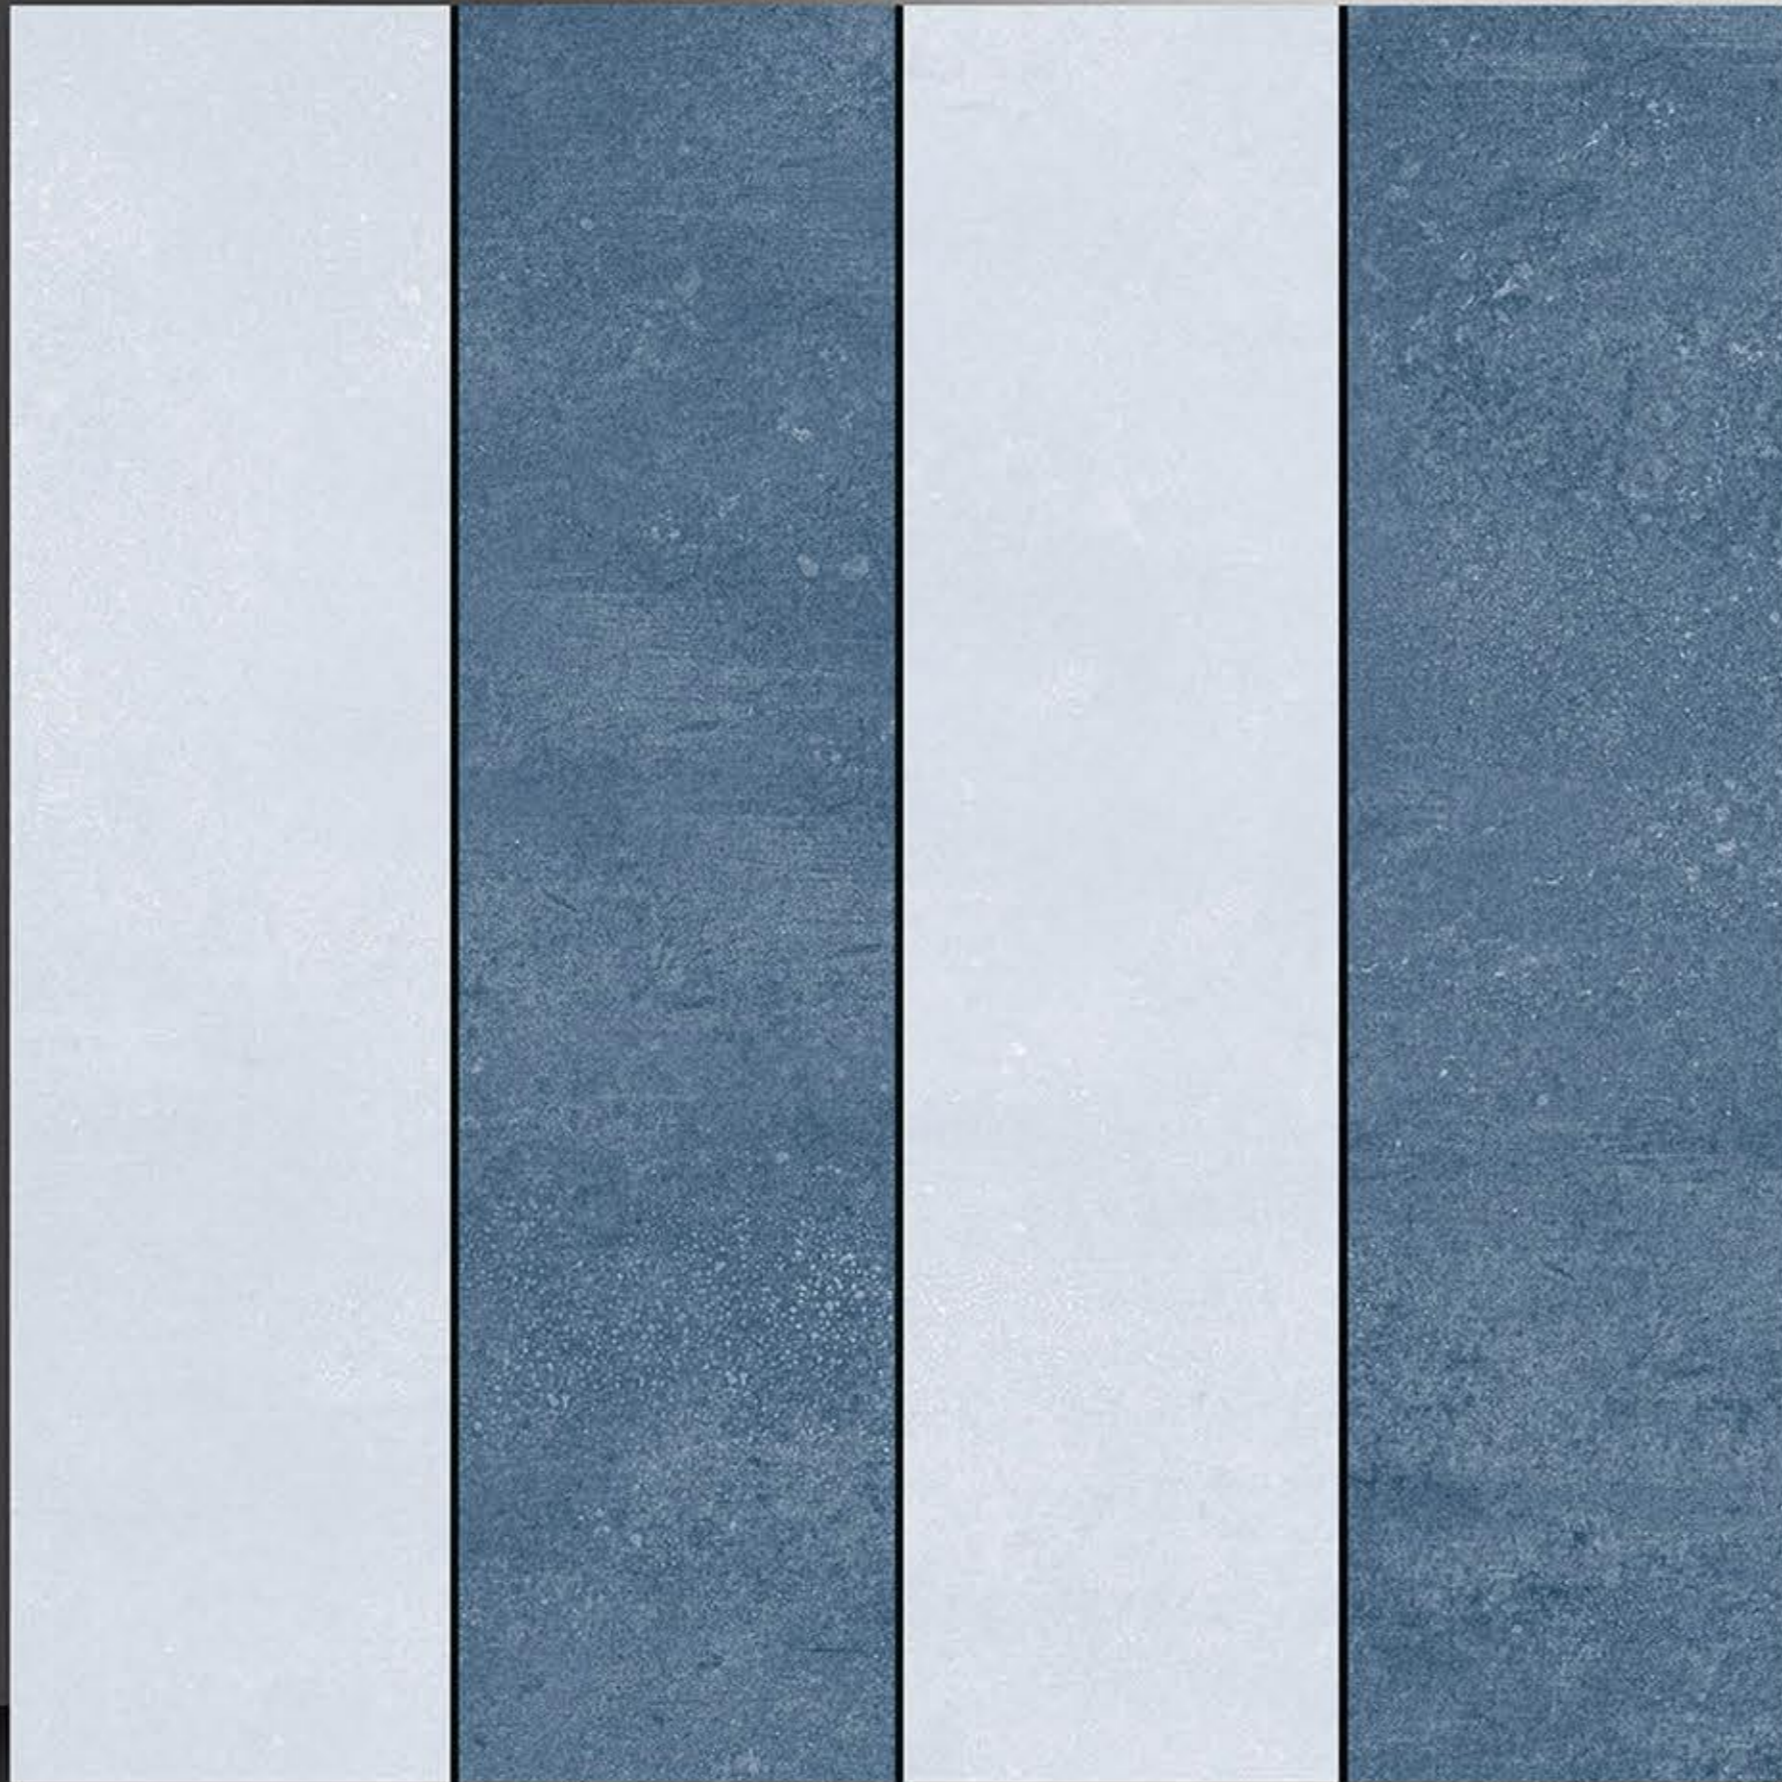

PORCELAIN TILES
600X600MM

NEON^{TM}
TILE

9042

Decor-2

Series
Moroccan