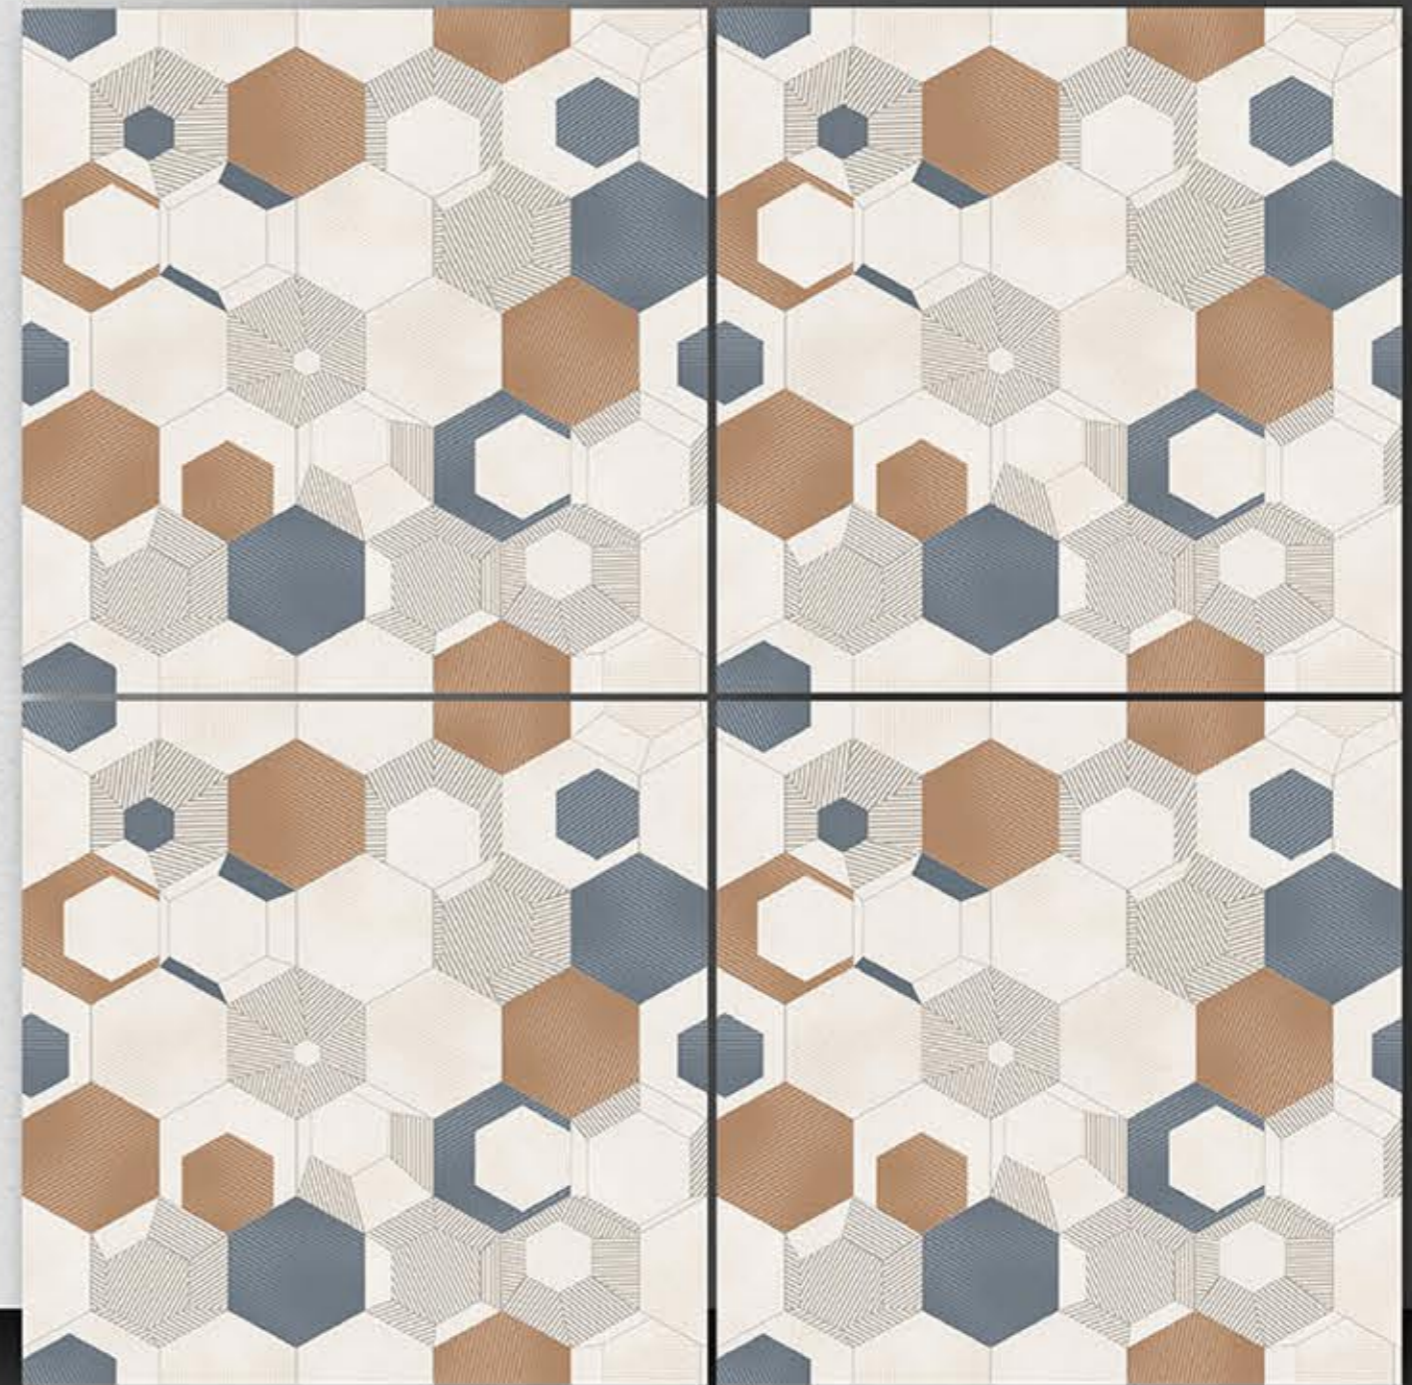

PORCELAIN TILES
600X600MM

9047

NEONTM
TILE

Series
Moroccan

PORCELAIN TILES
600X600MM

9048

NEONTM
TILE

Series
Moroccan