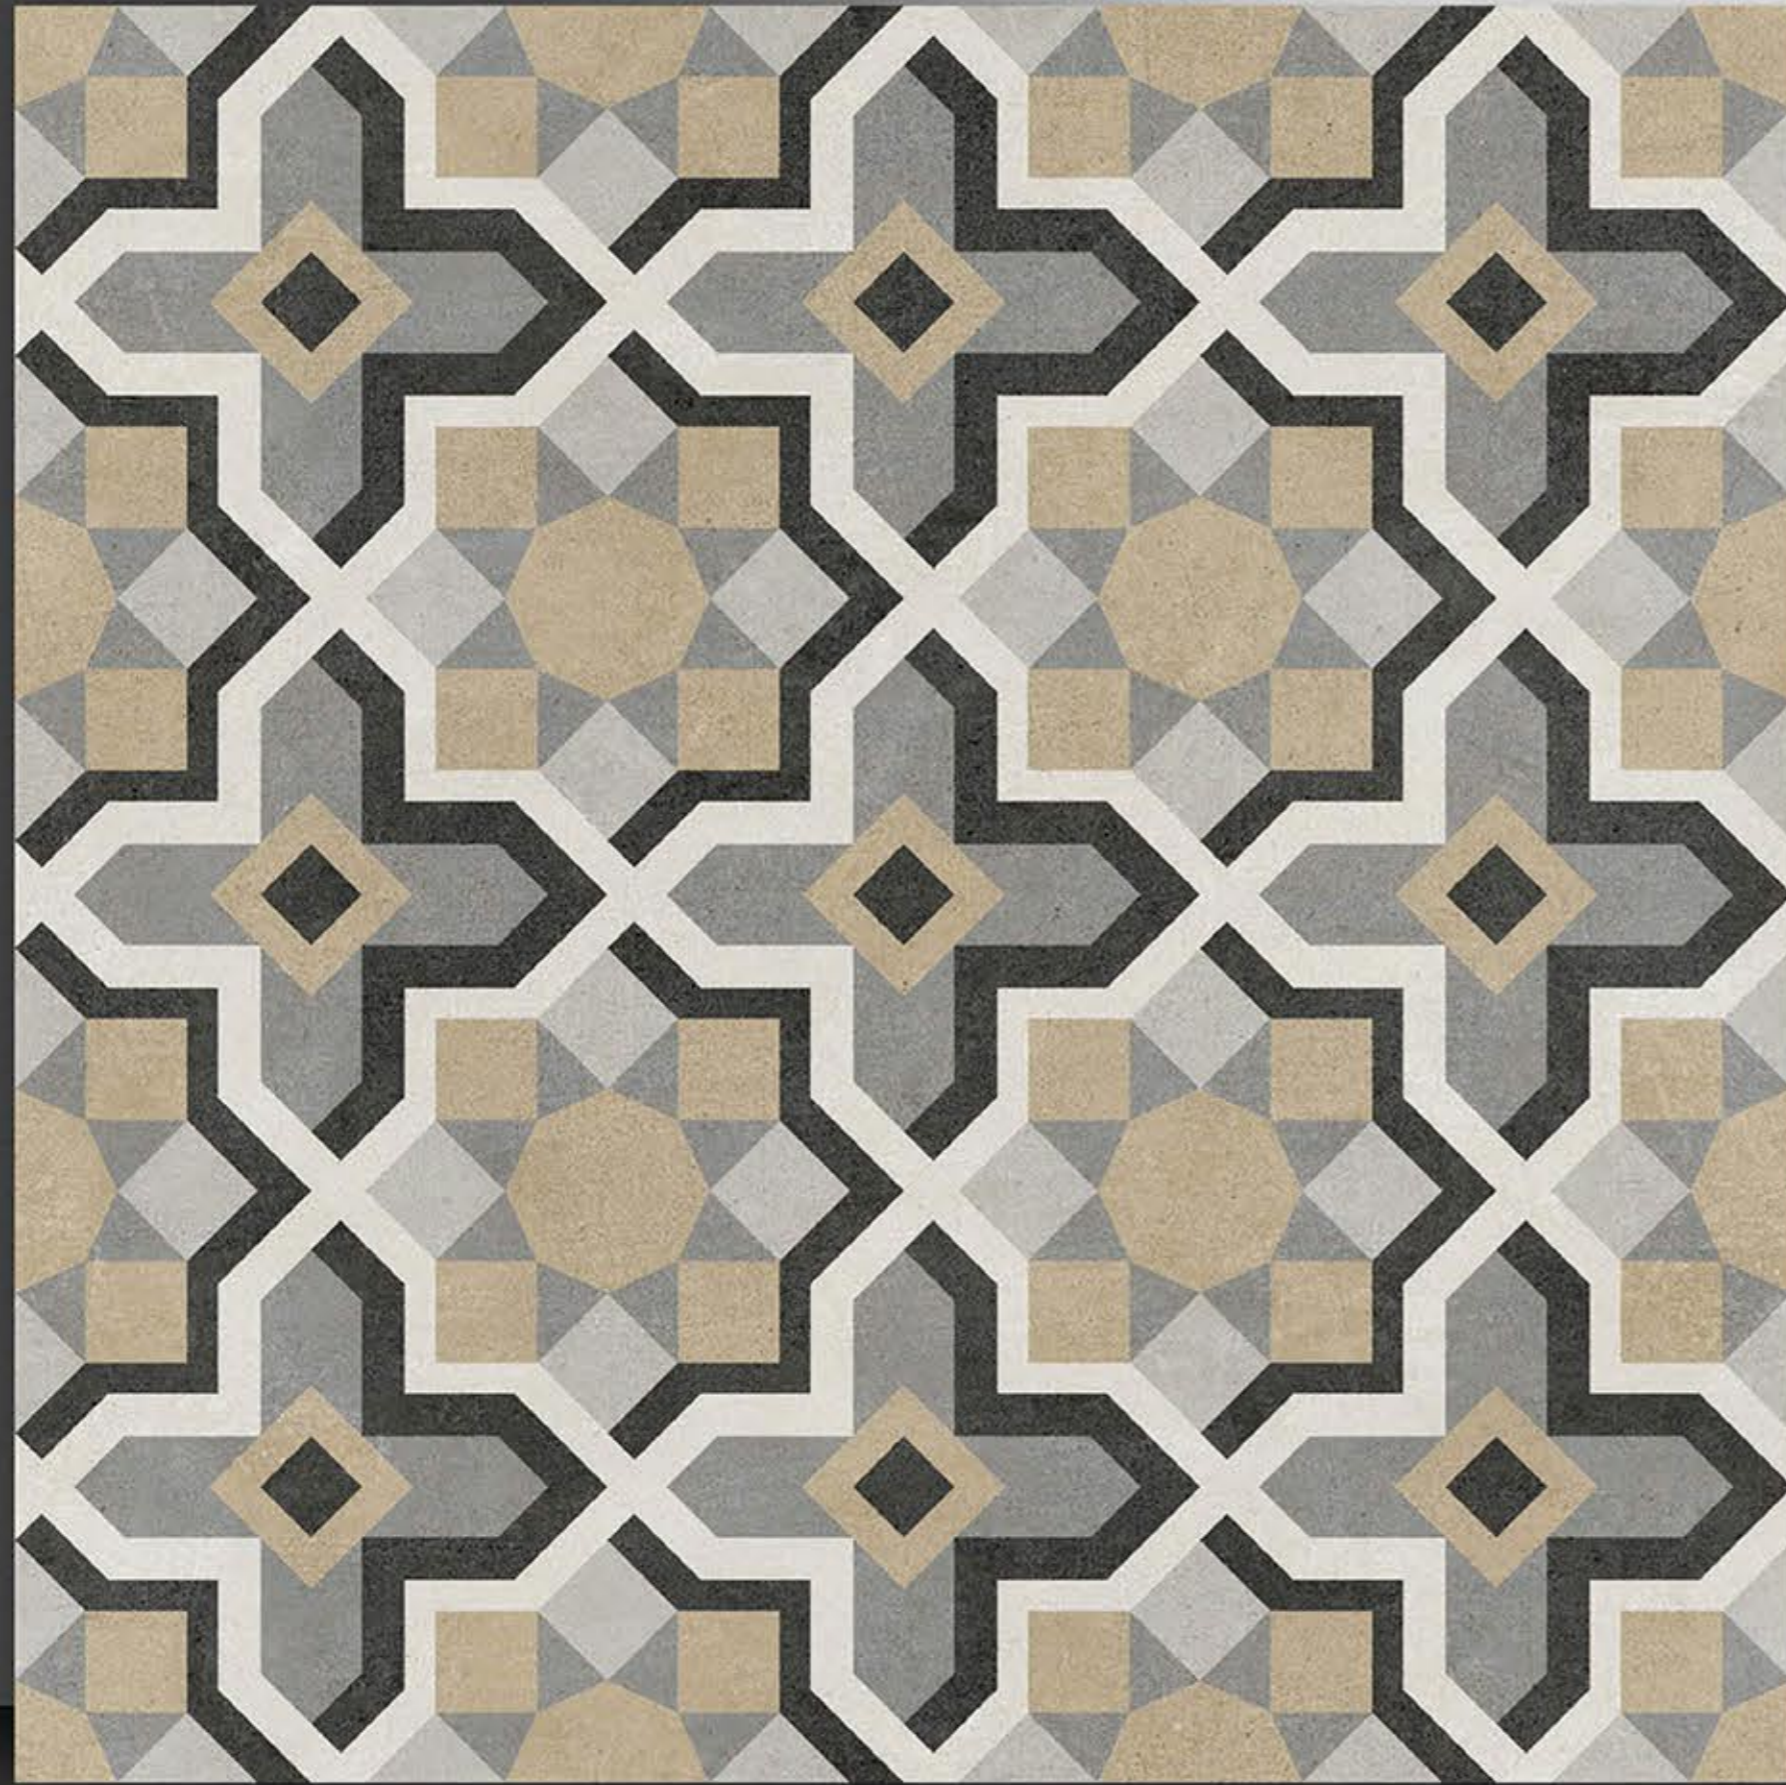

NEONTM
TILE

Series
Moroccan

PORCELAIN TILES
600X600MM

9012

NEONTM
TILE

Series
Moroccan

PORCELAIN TILES
600X600MM

9013