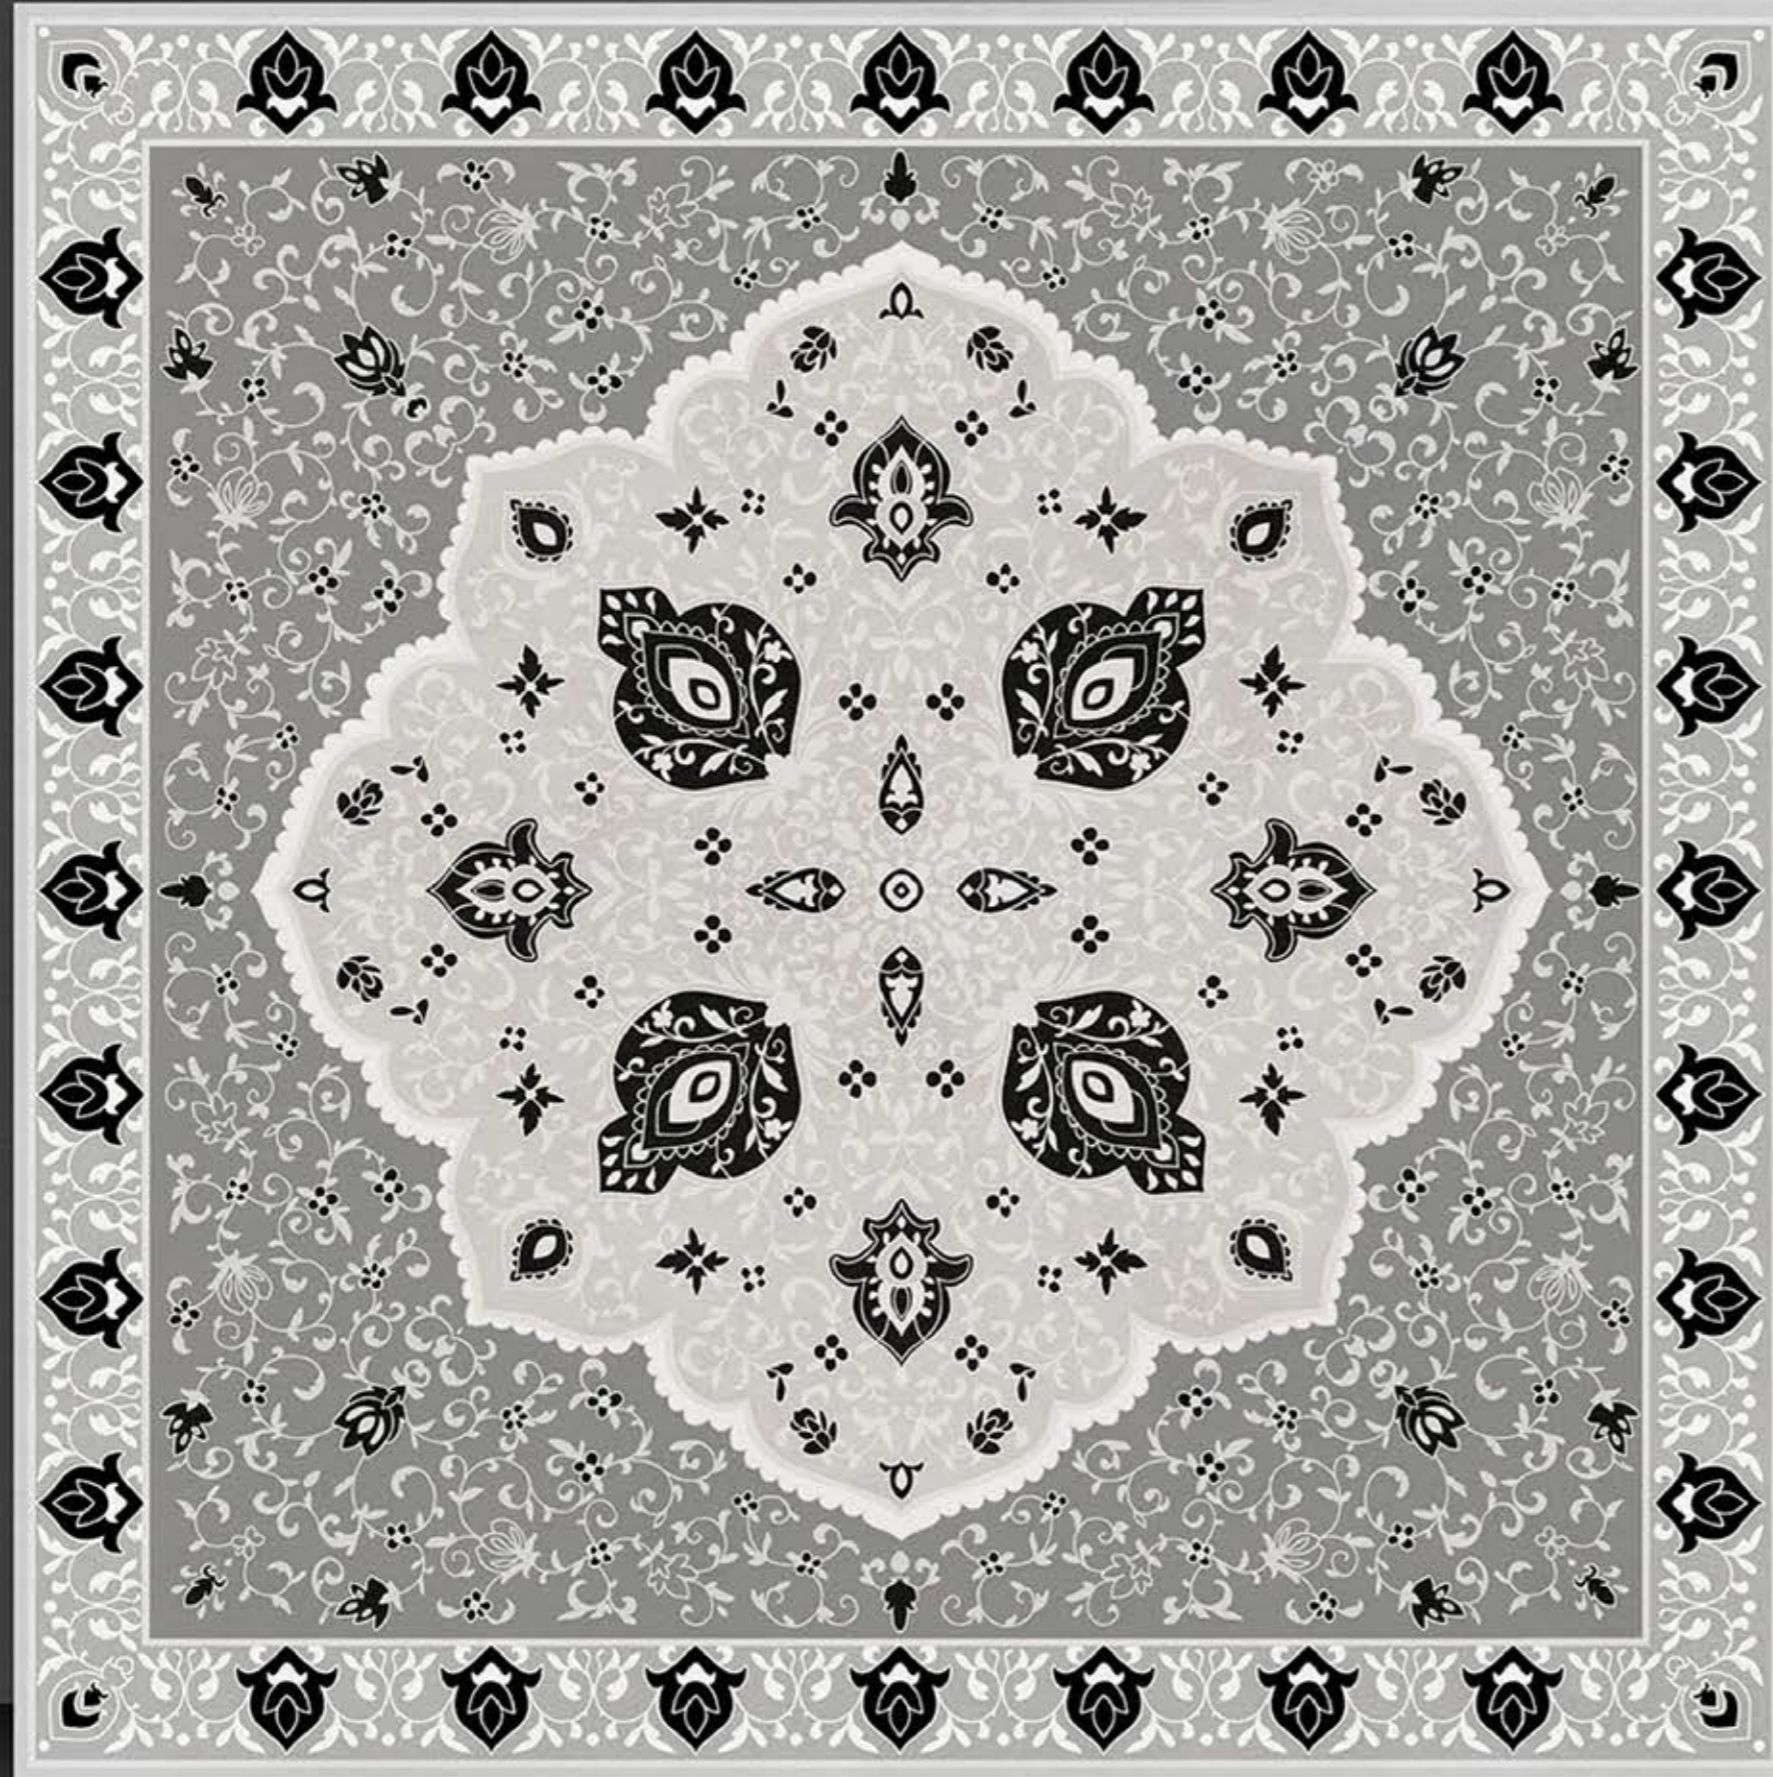

PORCELAIN TILES
600X600MM

9058

NEONTM
TILE

Series
Moroccan

PORCELAIN TILES
600X600MM

9059

NEONTM
TILE

Series
Moroccan