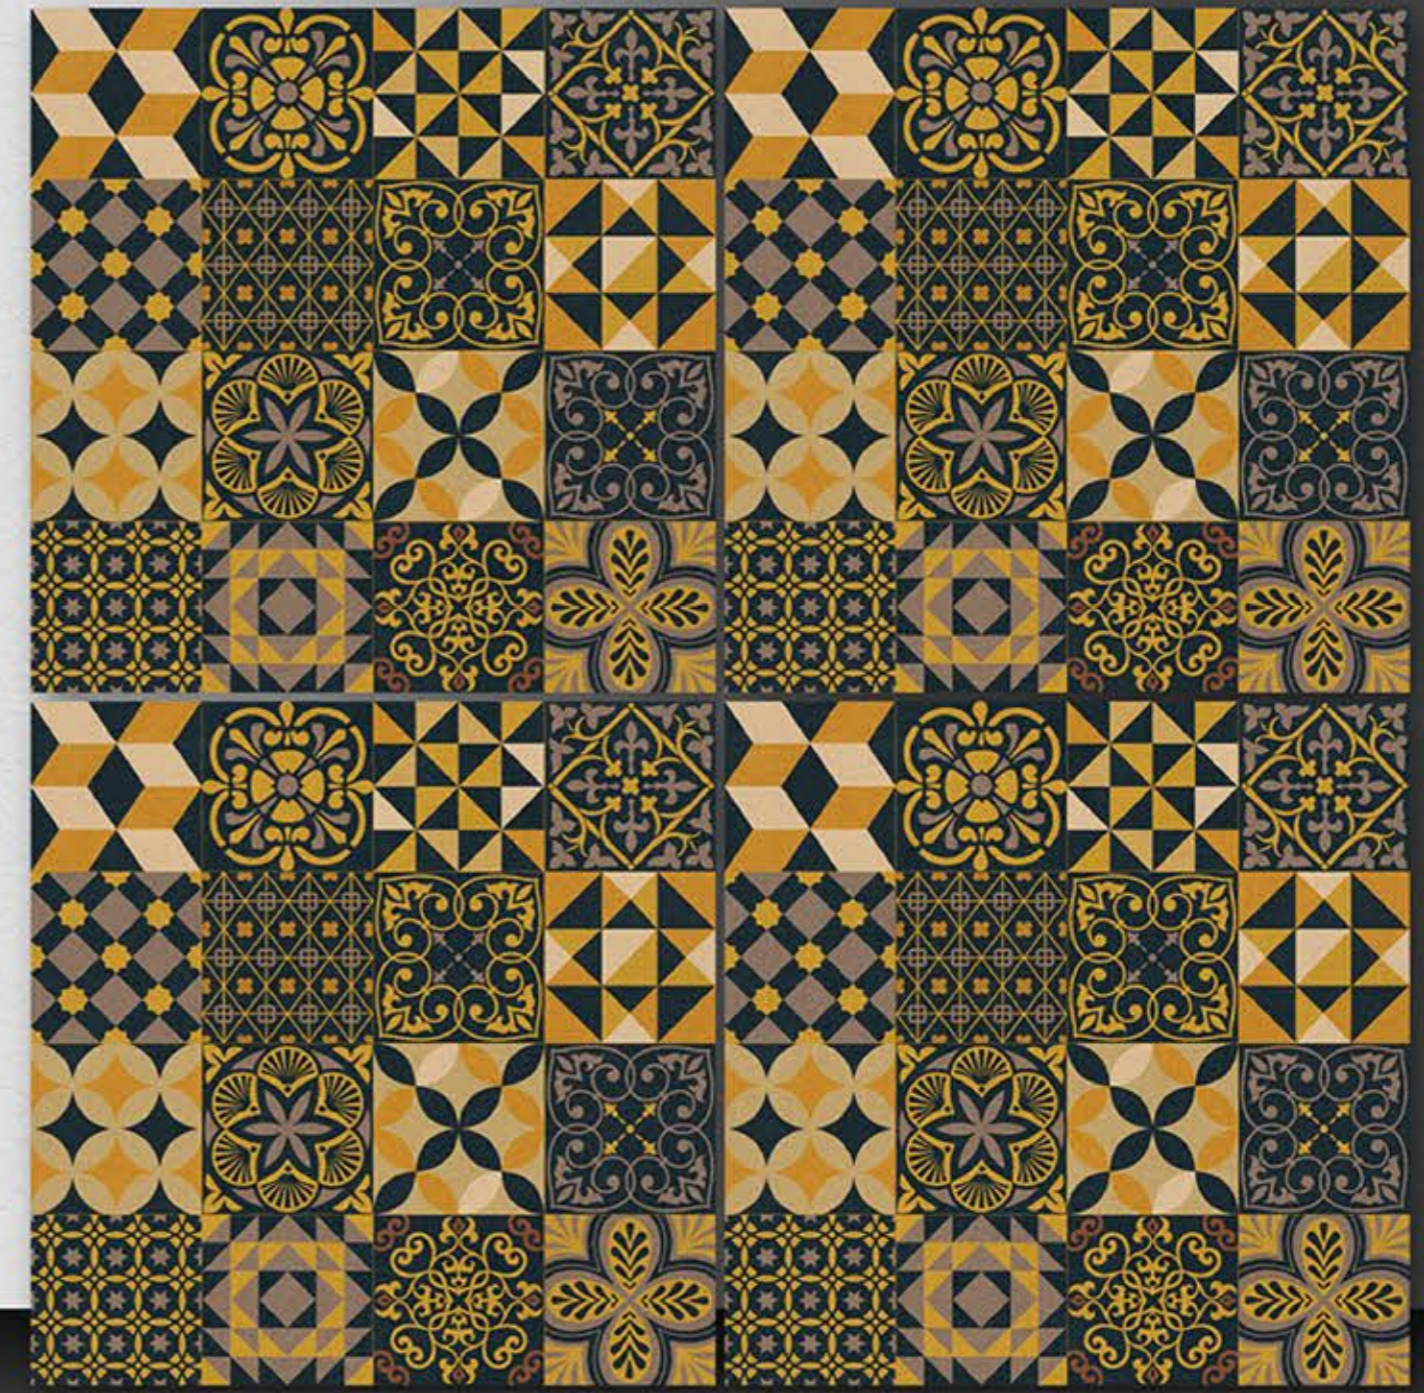

Dark

Light

PORCELAIN TILES
600X600MM

9005

NEONTM
TILE

Series
Moroccan

PORCELAIN TILES
600X600MM

9006