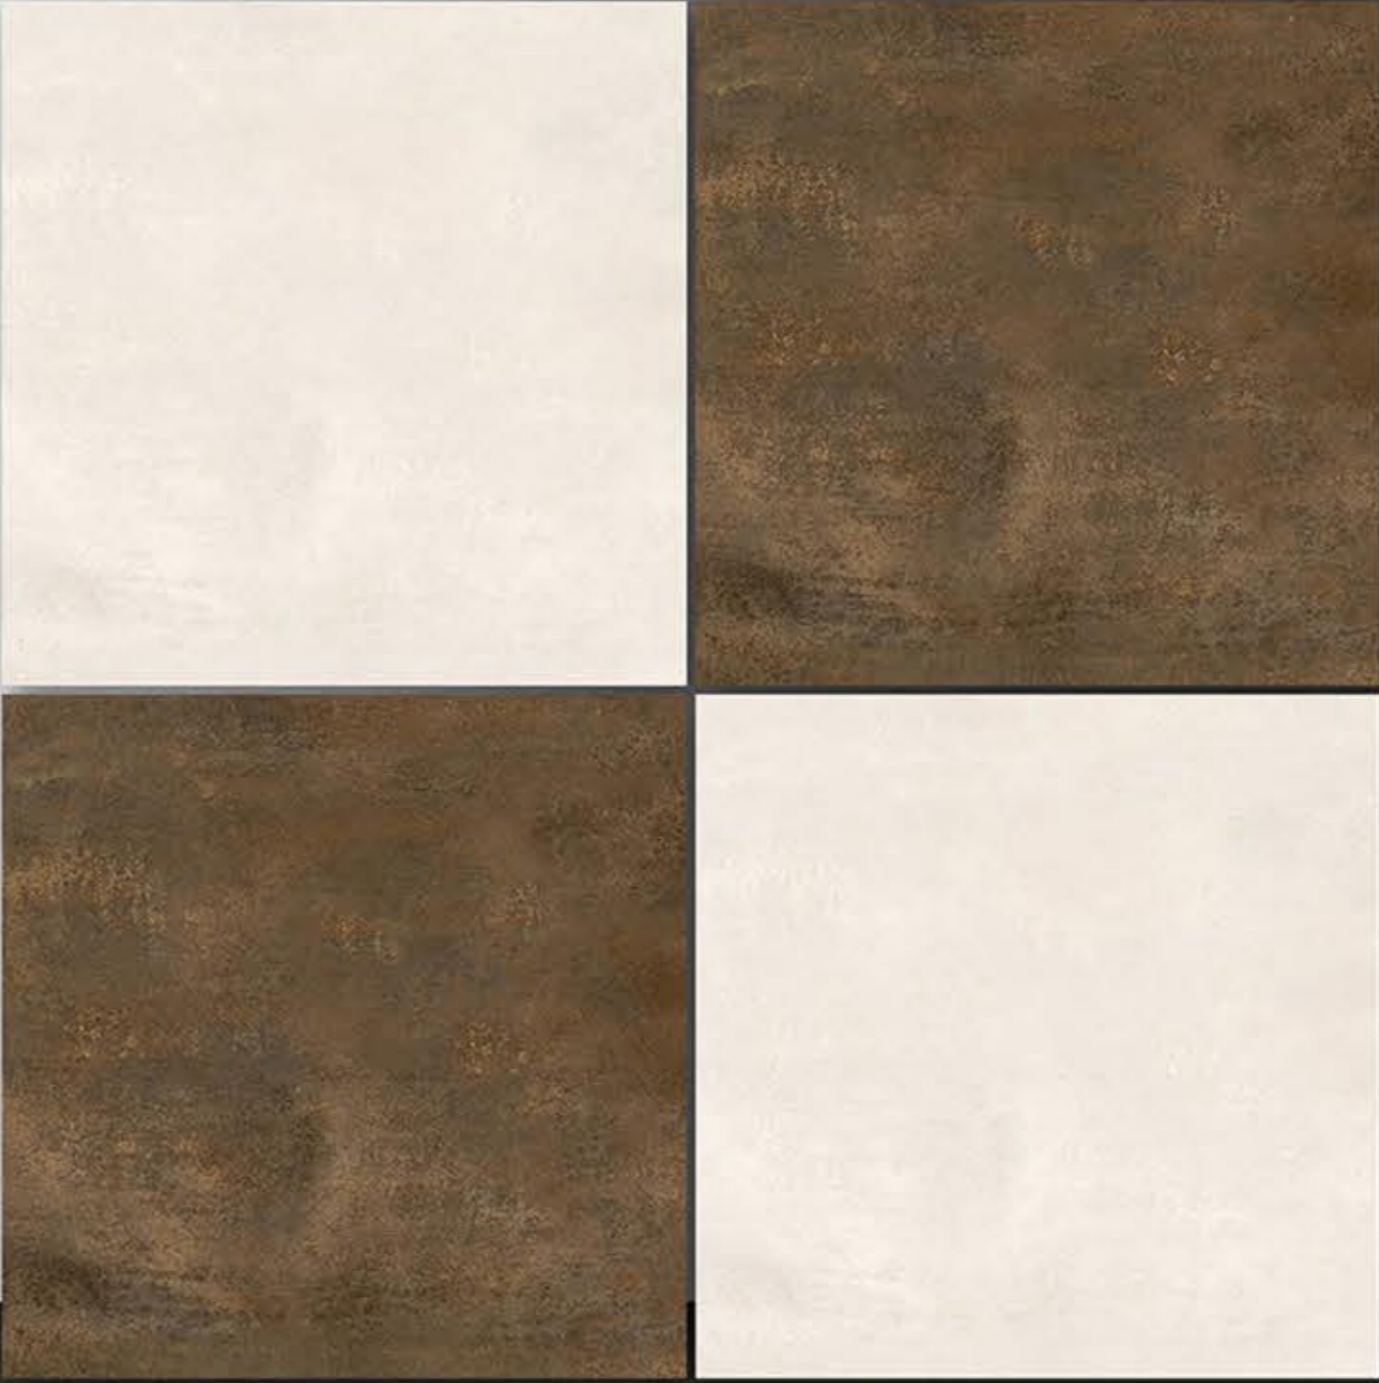

Series
Moroccan

Dark

Light