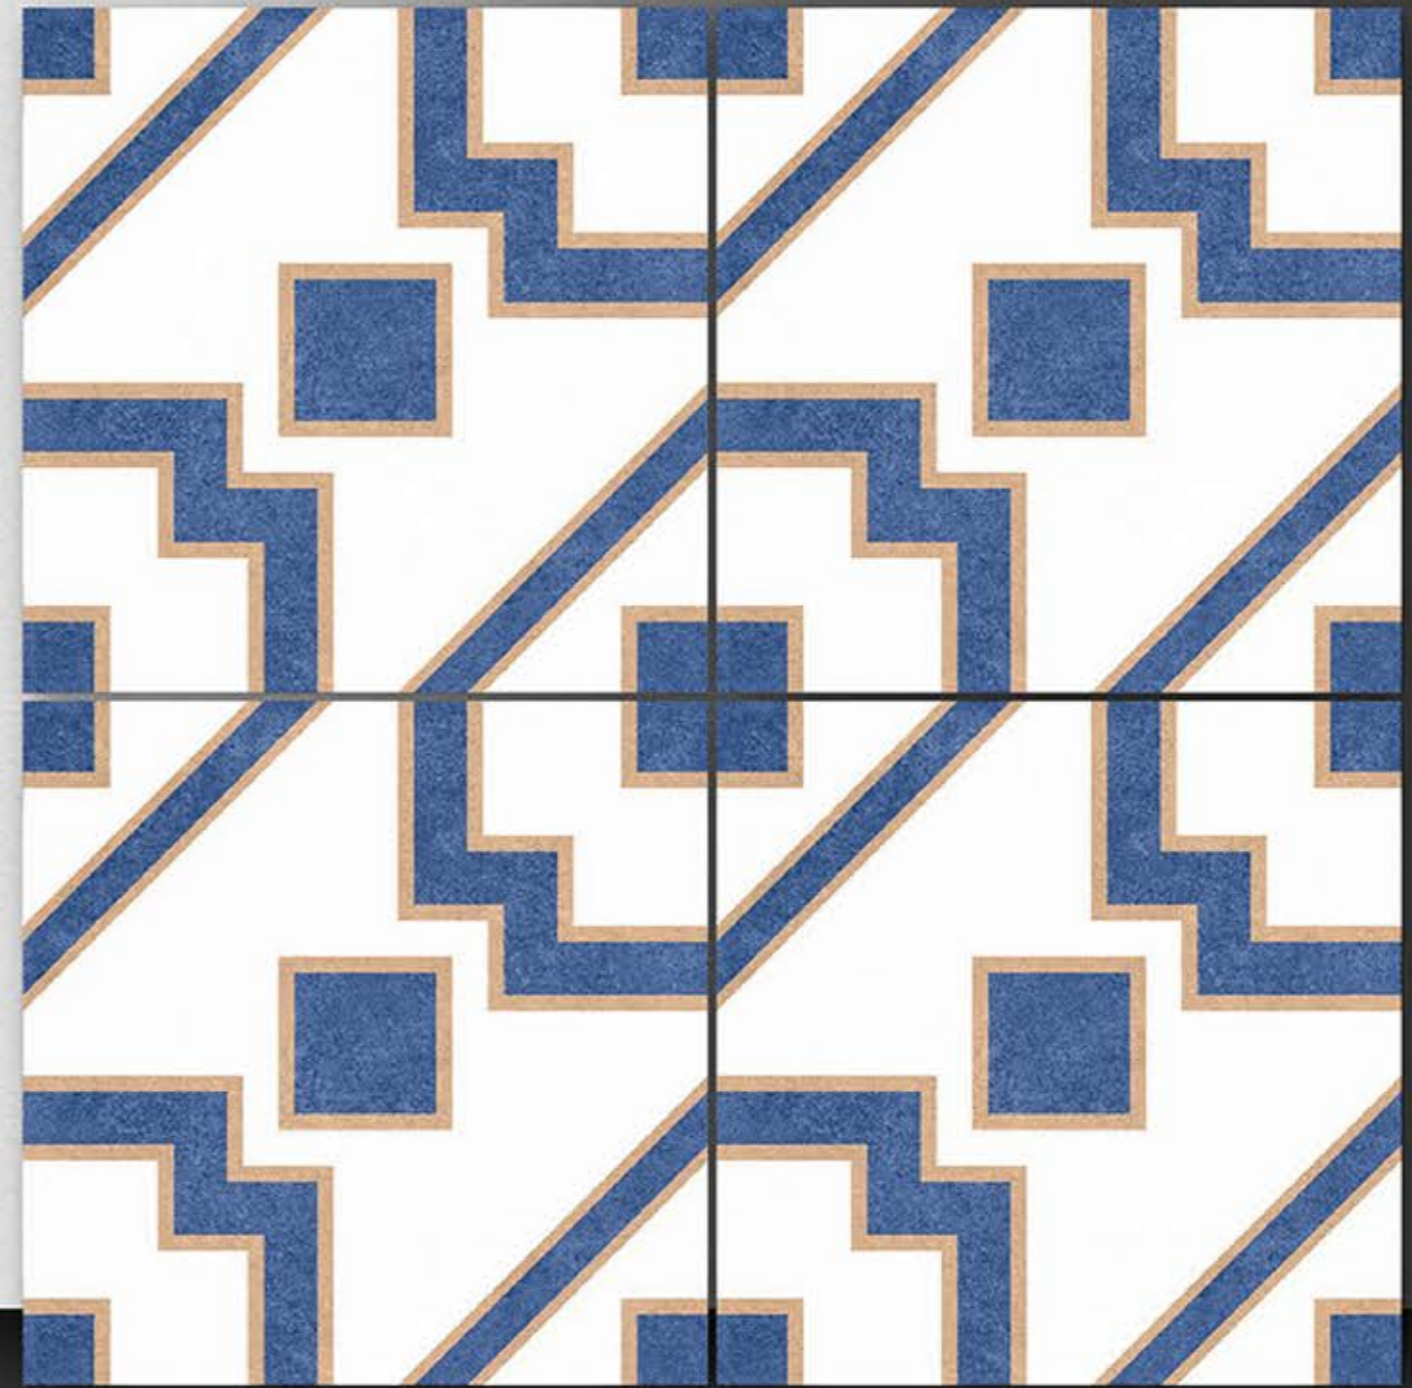

PORCELAIN TILES
600X600MM

9062

NEONTM
TILE

Series
Moroccan

PORCELAIN TILES
600X600MM

9063

Series
Moroccan

NEONTM
TILE