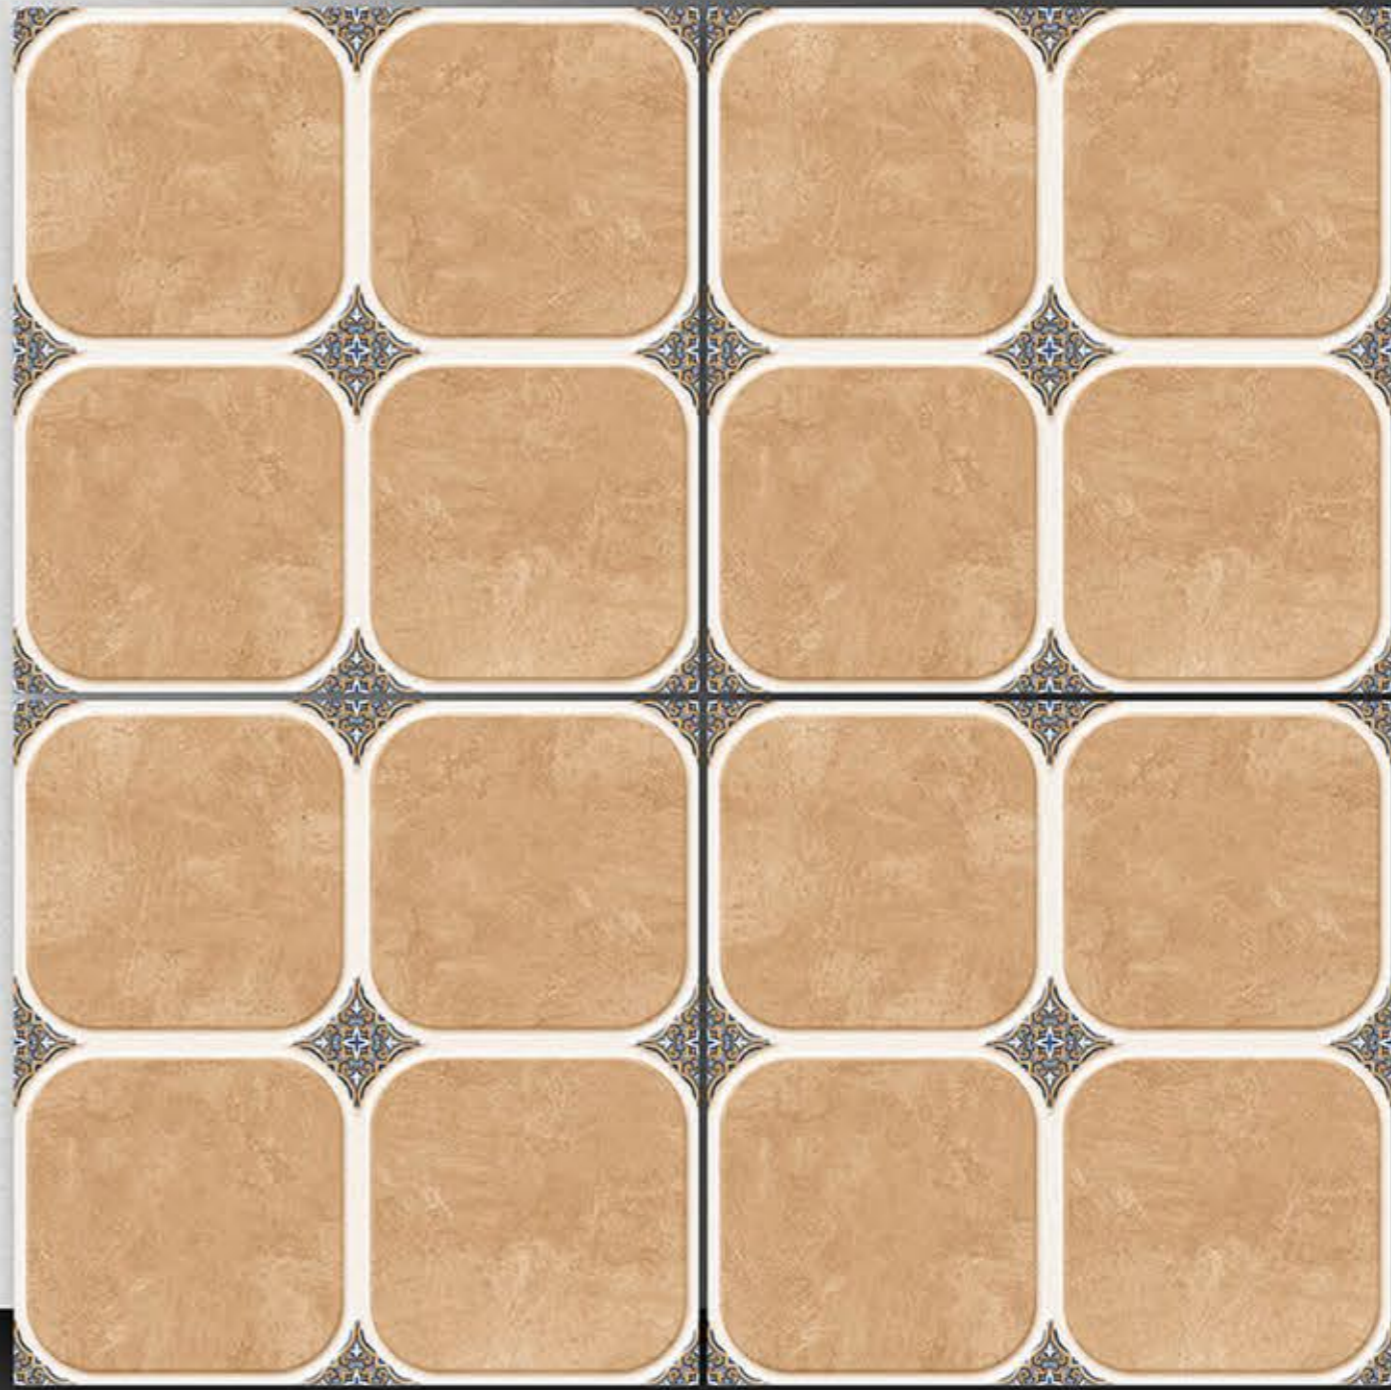

PORCELAIN TILES
600X600MM

9068

NEONTM
TILE

Series
Moroccan

PORCELAIN TILES
600X600MM

9069

NEONTM
TILE

Series
Moroccan