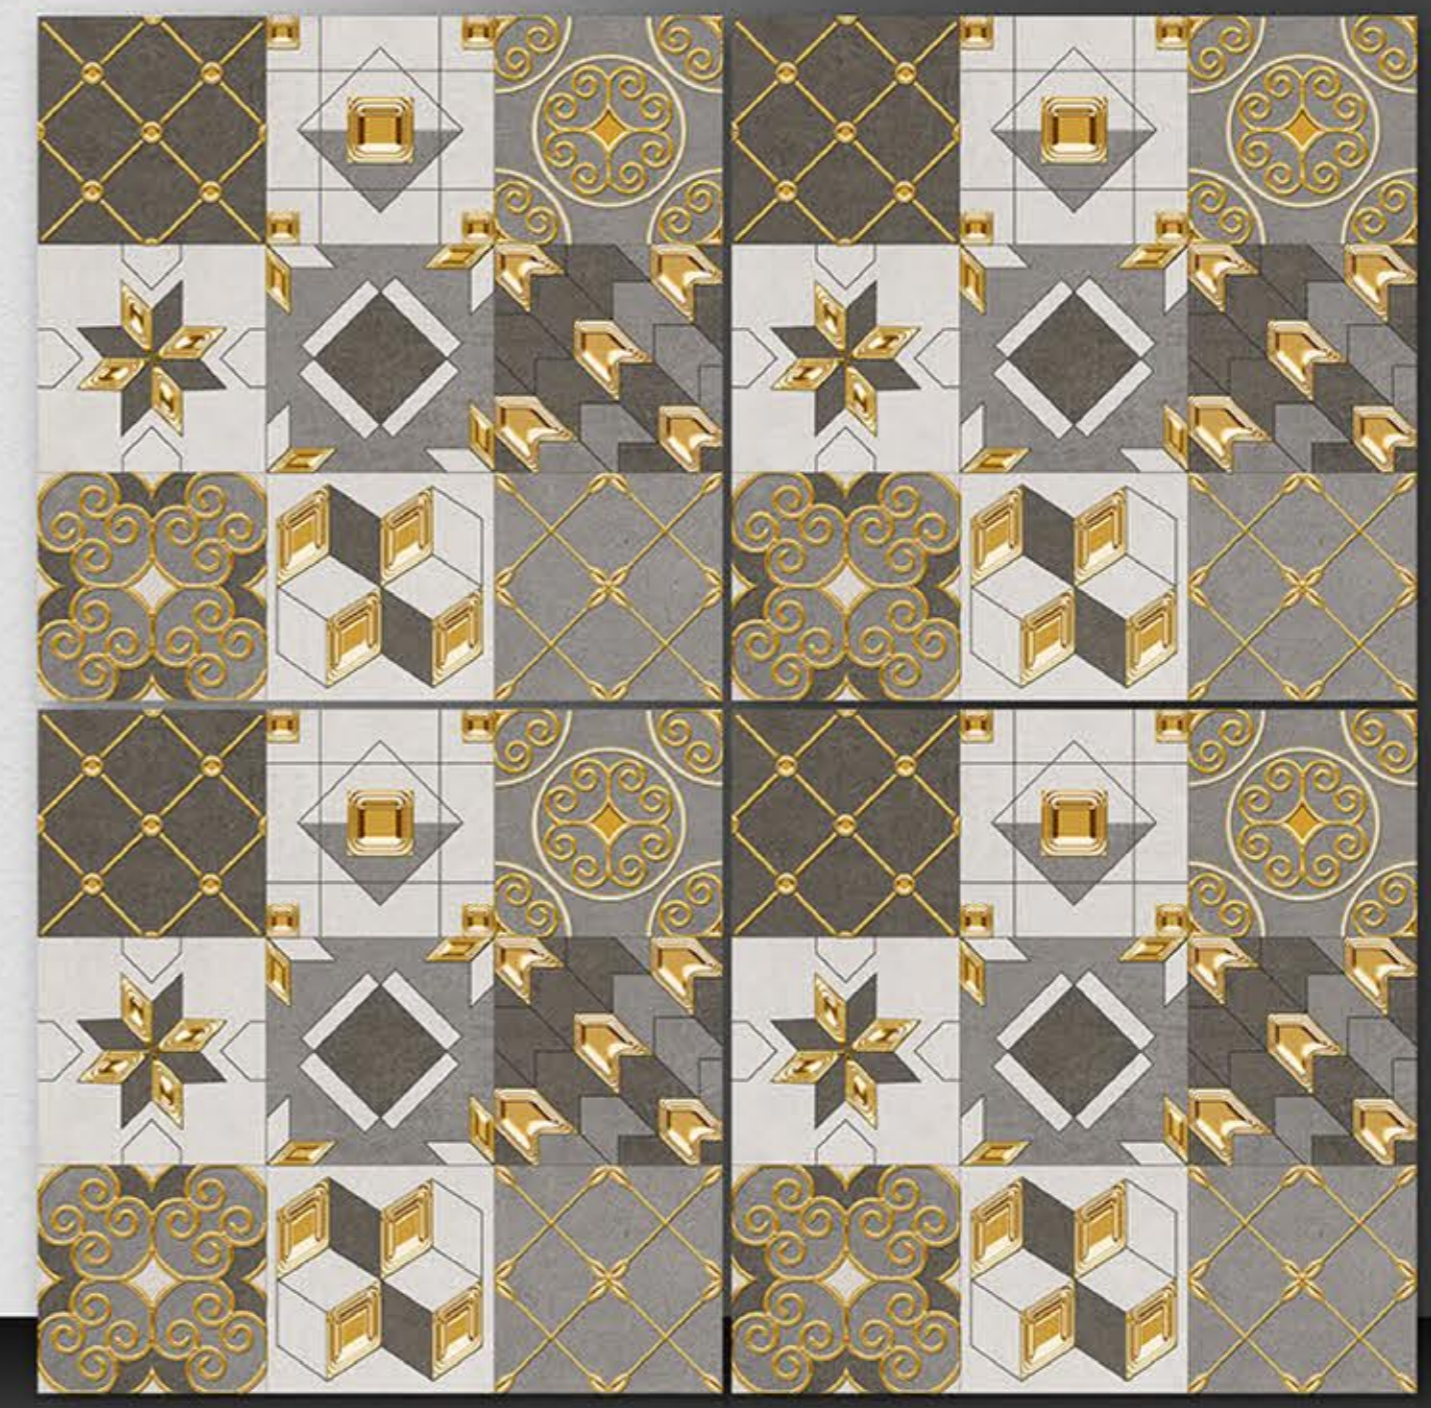

Series Moroccan