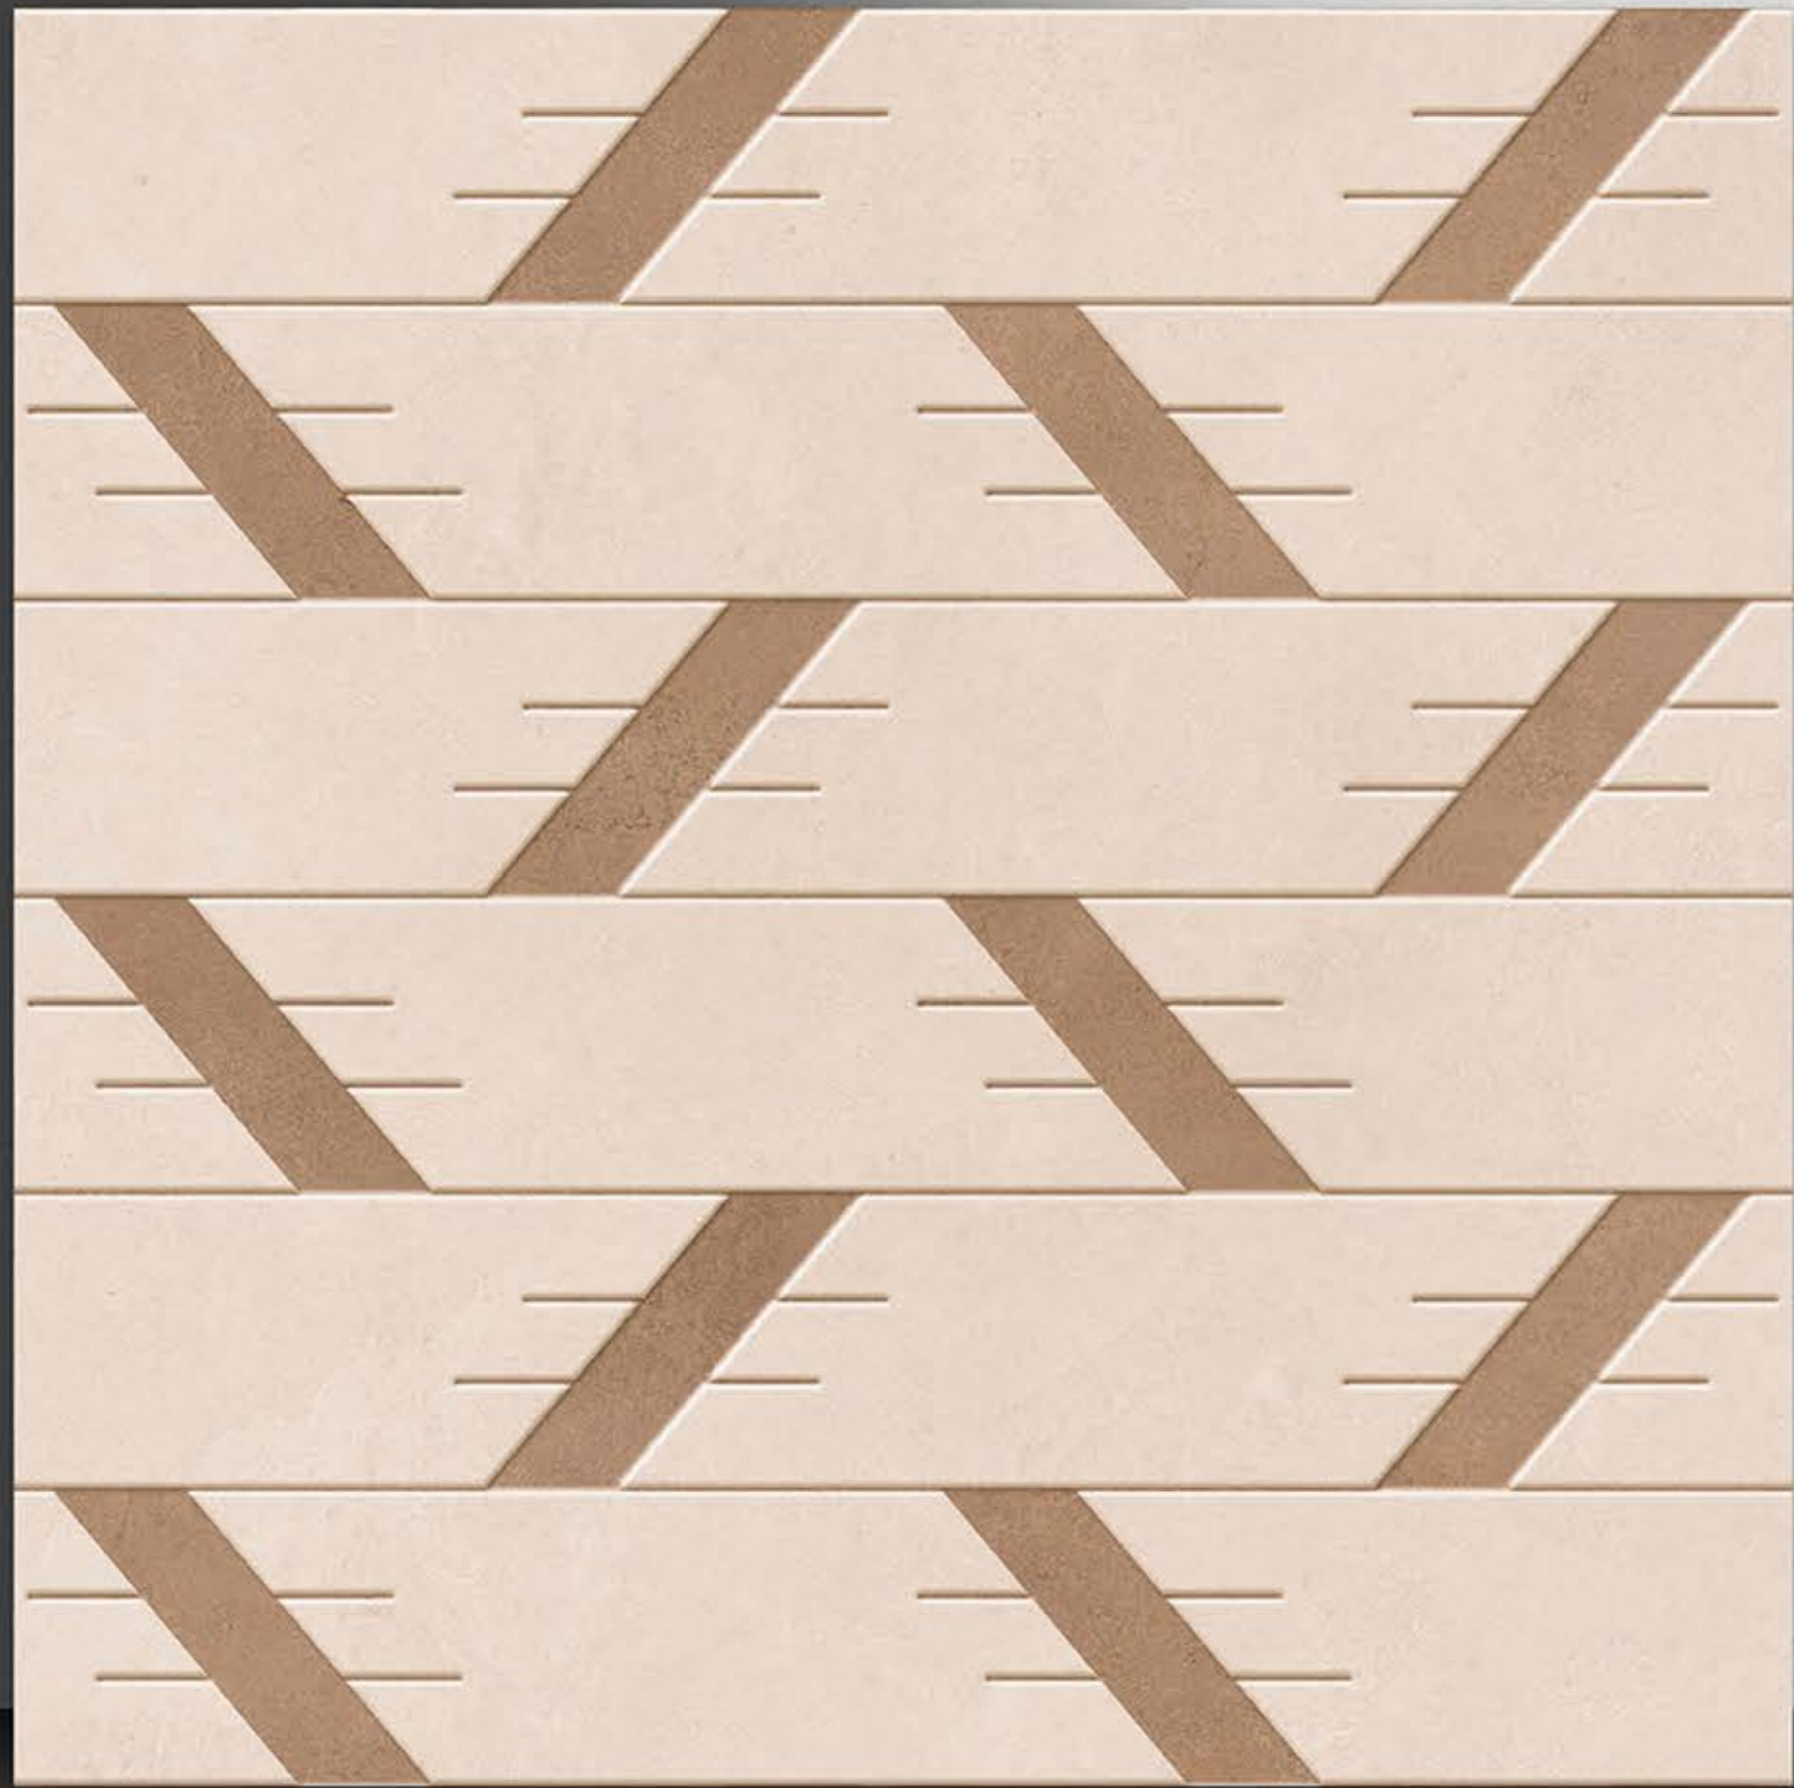

Series
Moroccan

Dark

Light

PORCELAIN TILES
600X600MM

NEONTM
TILE

9041

Decor-2

Series Moroccan