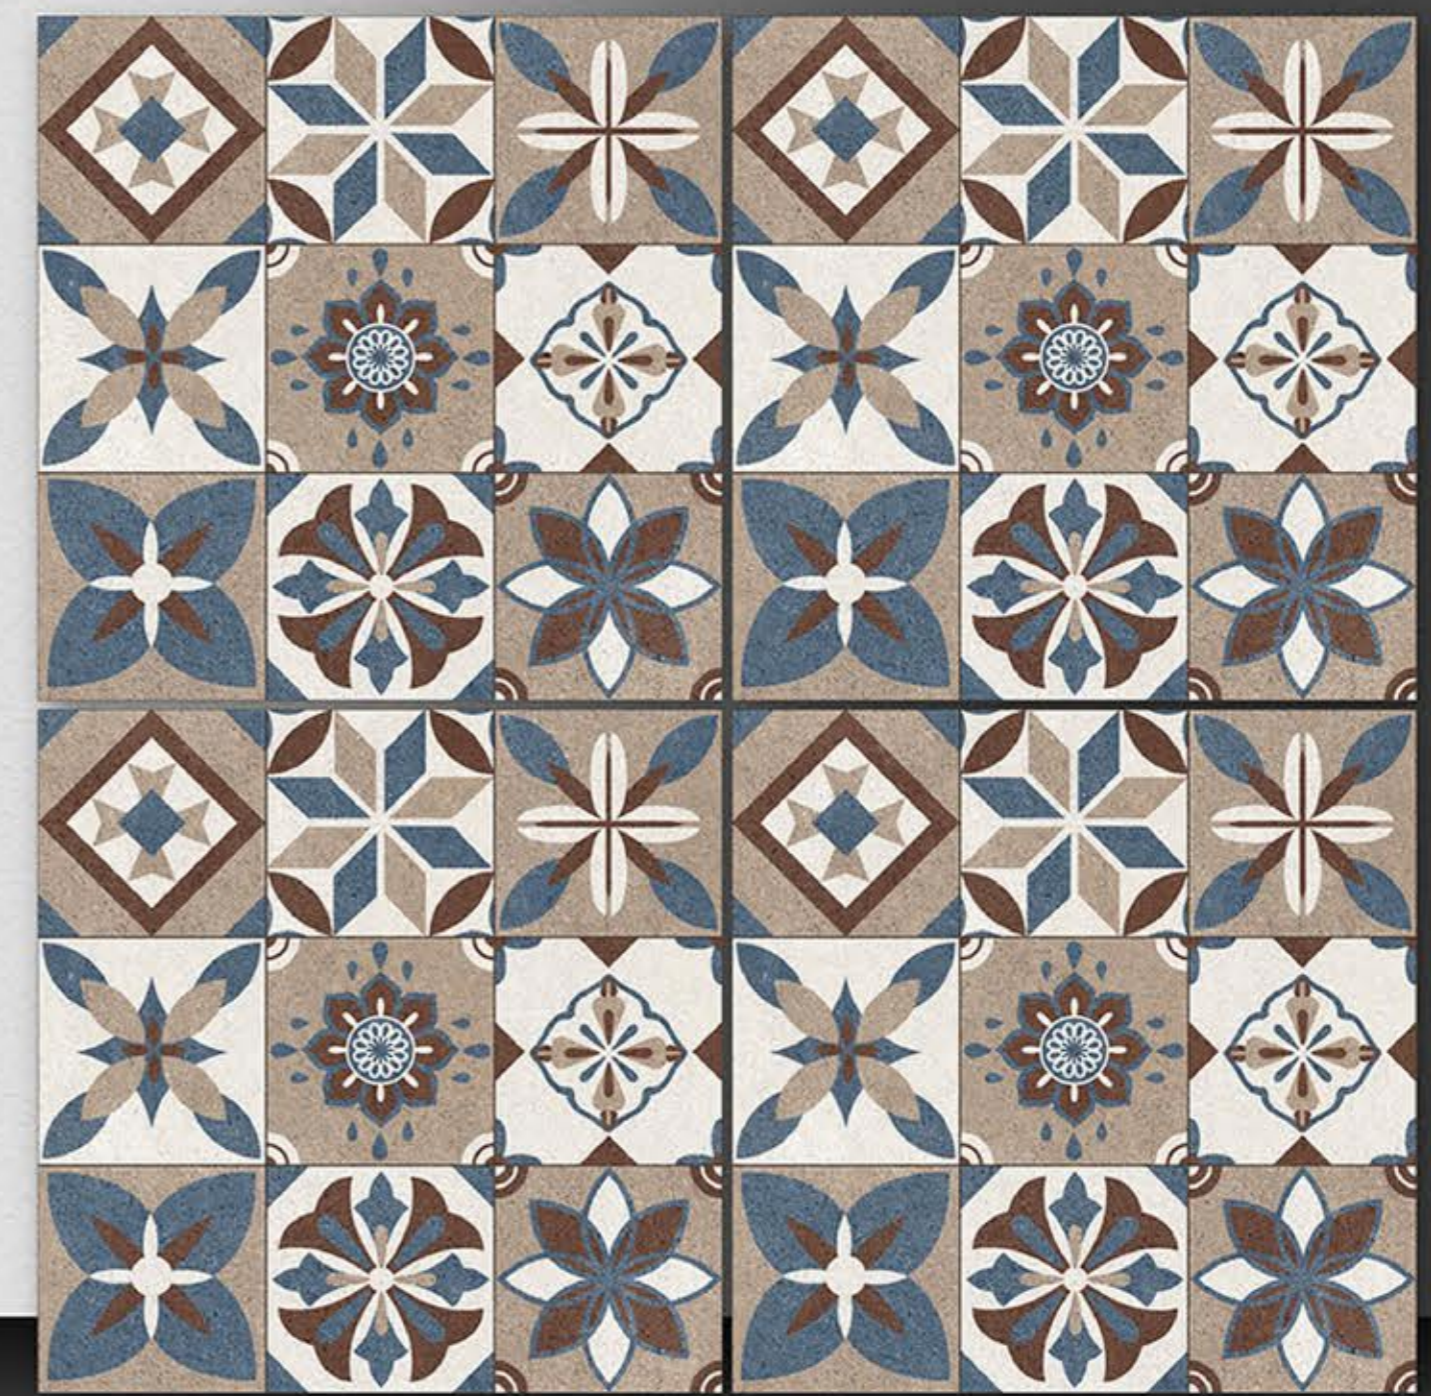

NEONTM
TILE

Series Moroccan

PORCELAIN TILES
600X600MM

9010

NEONTM
TILE

Series
Moroccan

PORCELAIN TILES
600X600MM

9011