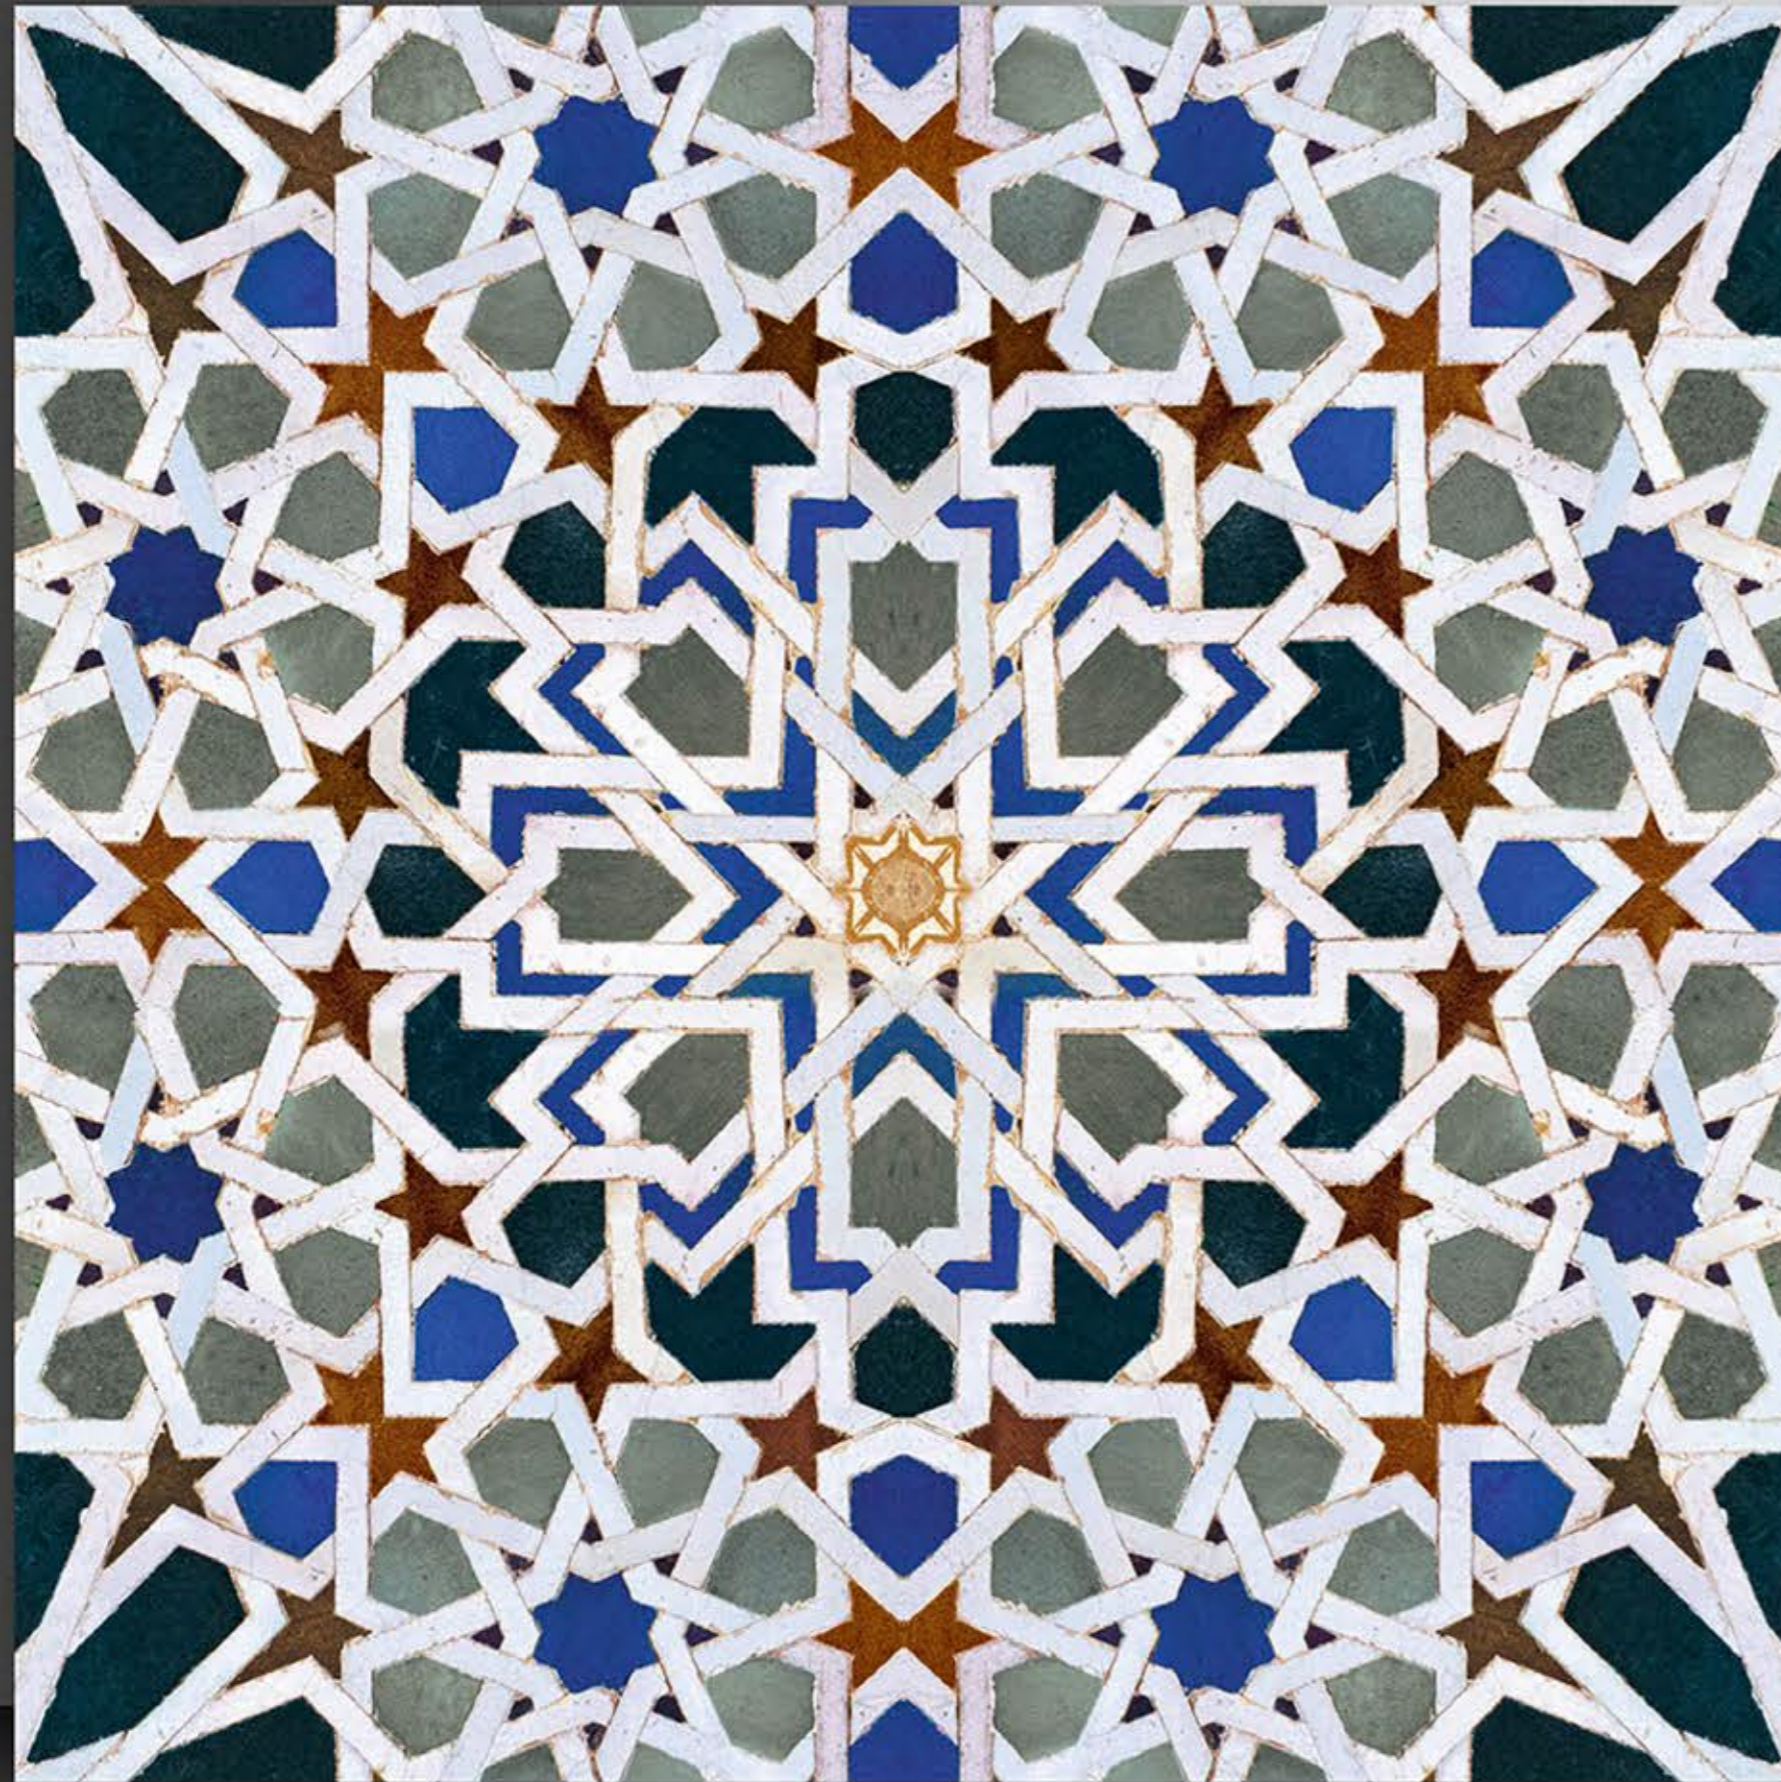

PORCELAIN TILES
600X600MM

9021

NEONTM
TILE

Series
Moroccan

PORCELAIN TILES
600X600MM

9022

NEONTM
TILE

Series
Moroccan