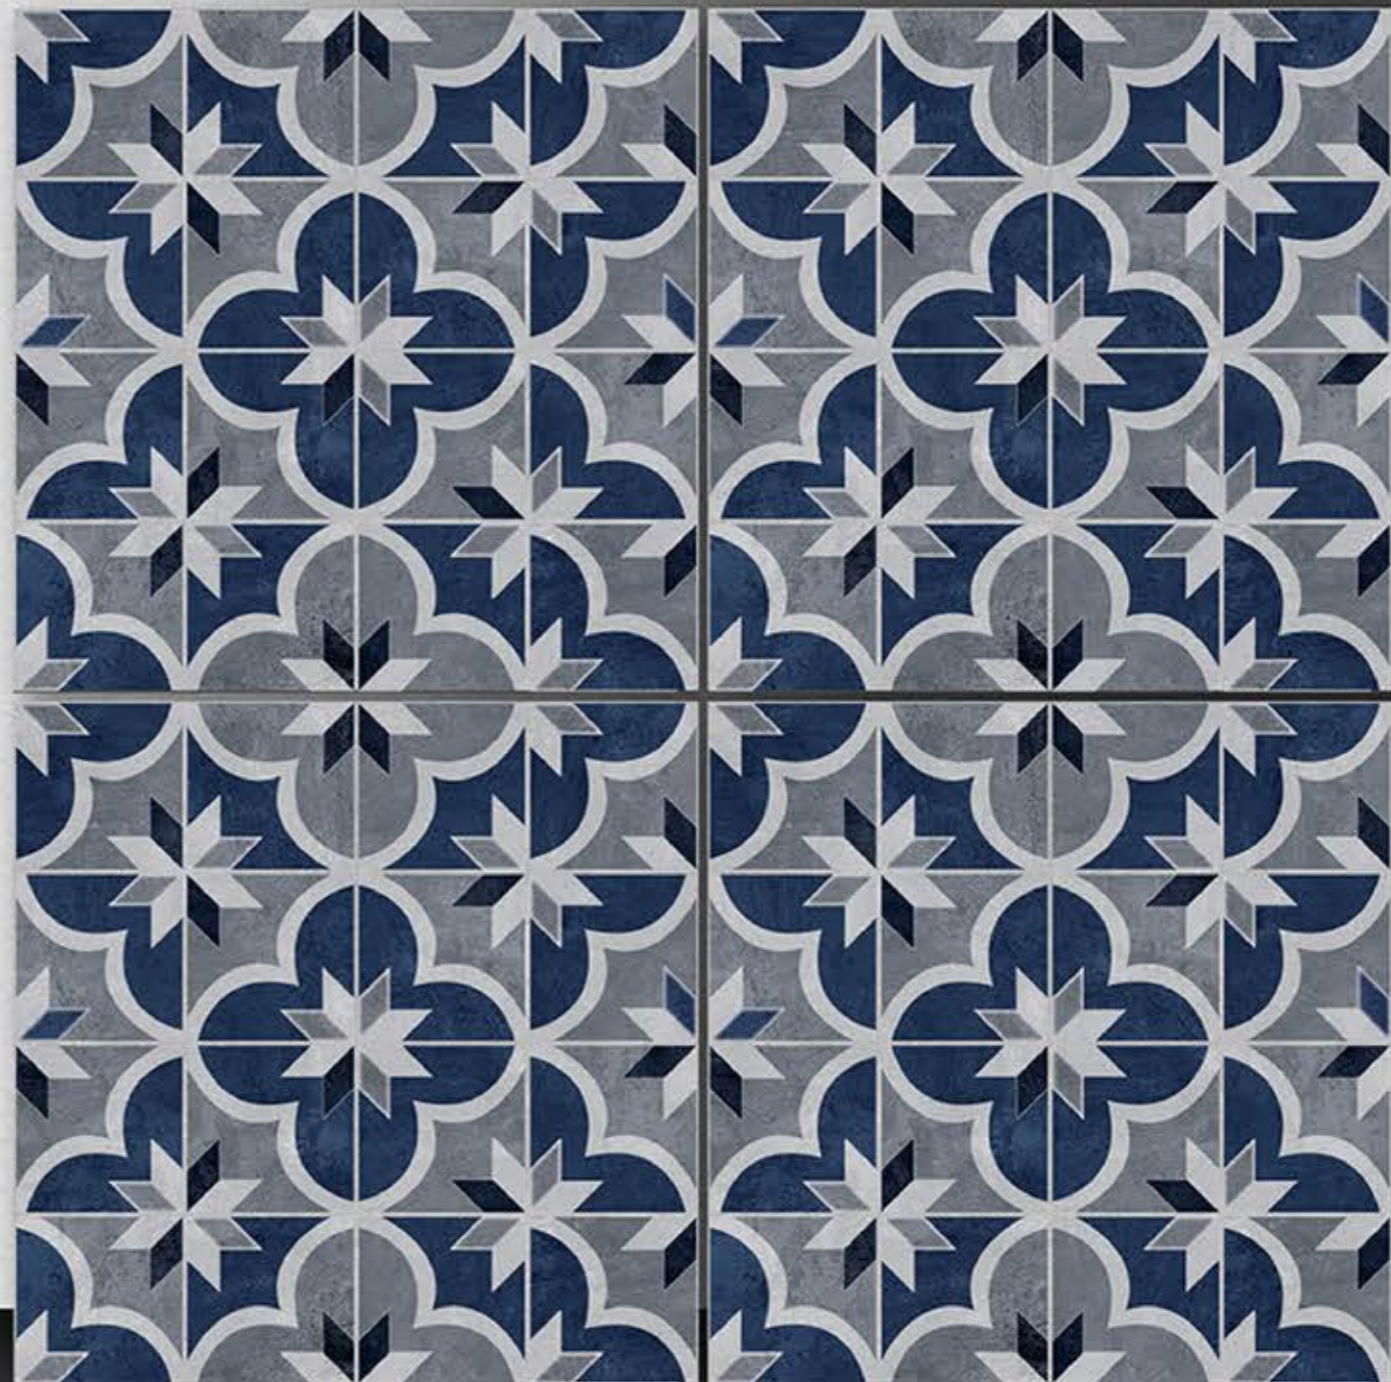

NEONTM
TILE

Series
Moroccan

PORCELAIN TILES
600X600MM

9014

NEONTM
TILE

Series
Moroccan

PORCELAIN TILES
600X600MM

9015