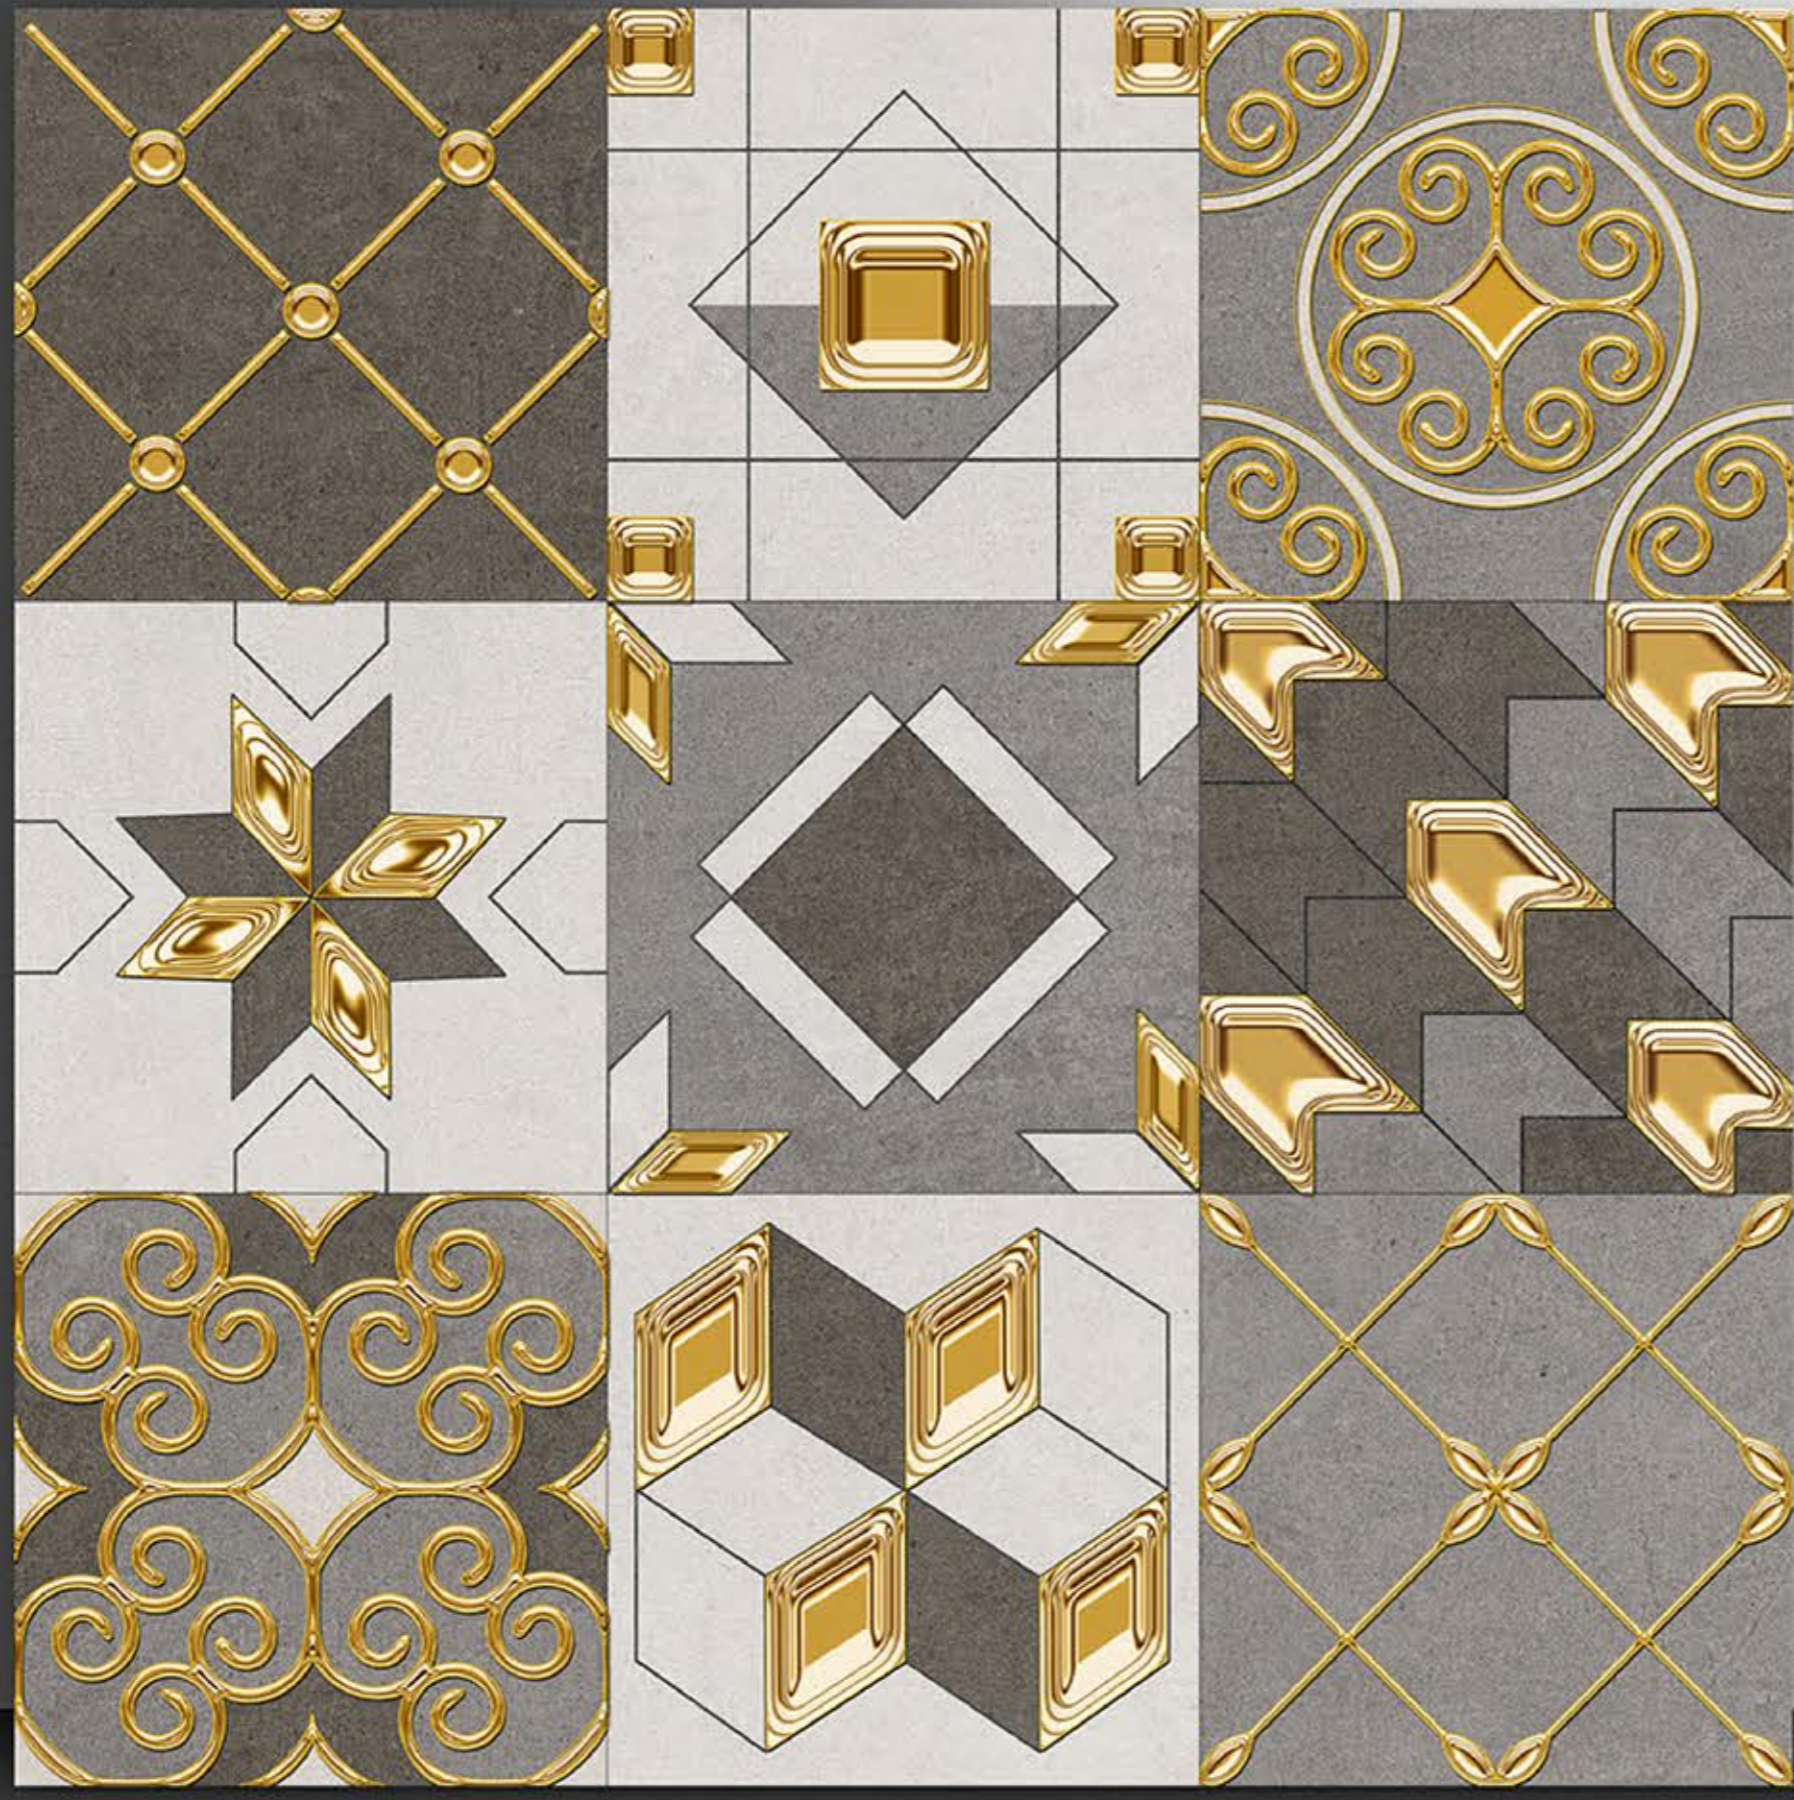

PORCELAIN TILES
600X600MM

9006

NEON^{TM}
TILE