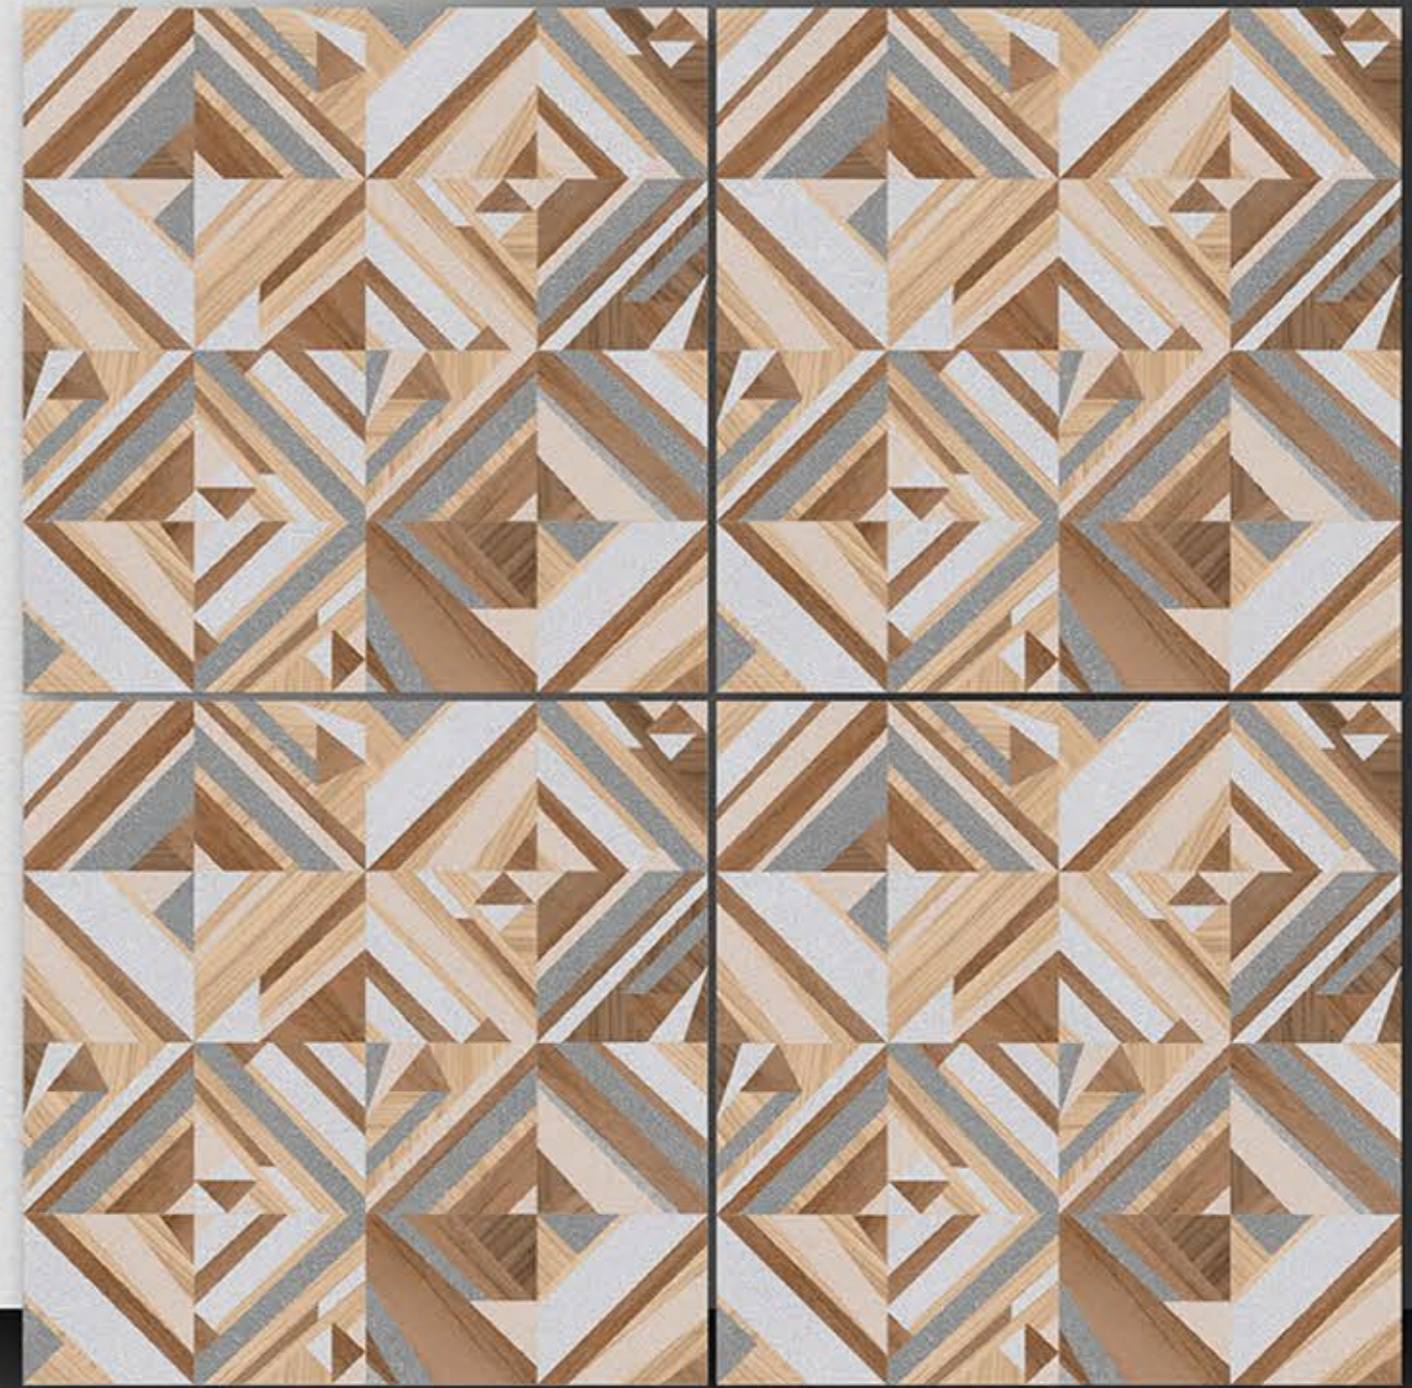

NEON^{TM}
TILE

Series
Moroccan