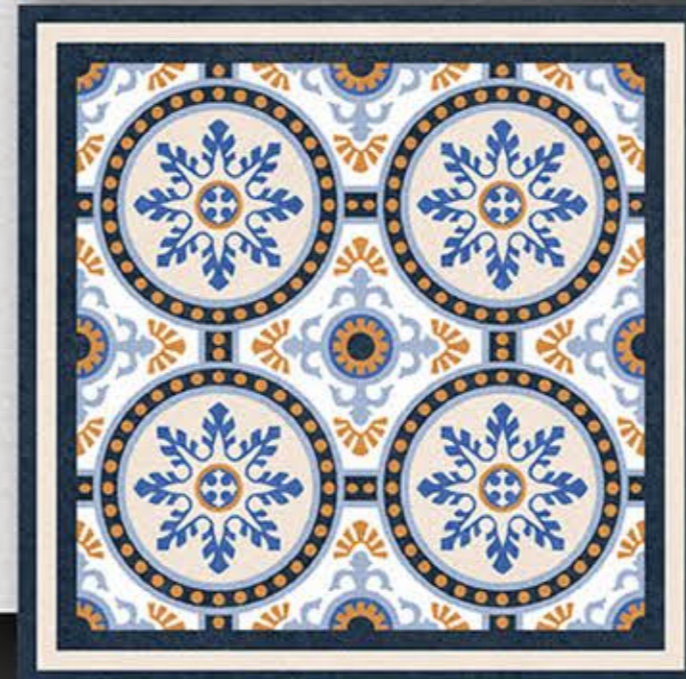

PORCELAIN TILES
600X600MM

9068

NEON^{TM}
TILE

Series
Moroccan