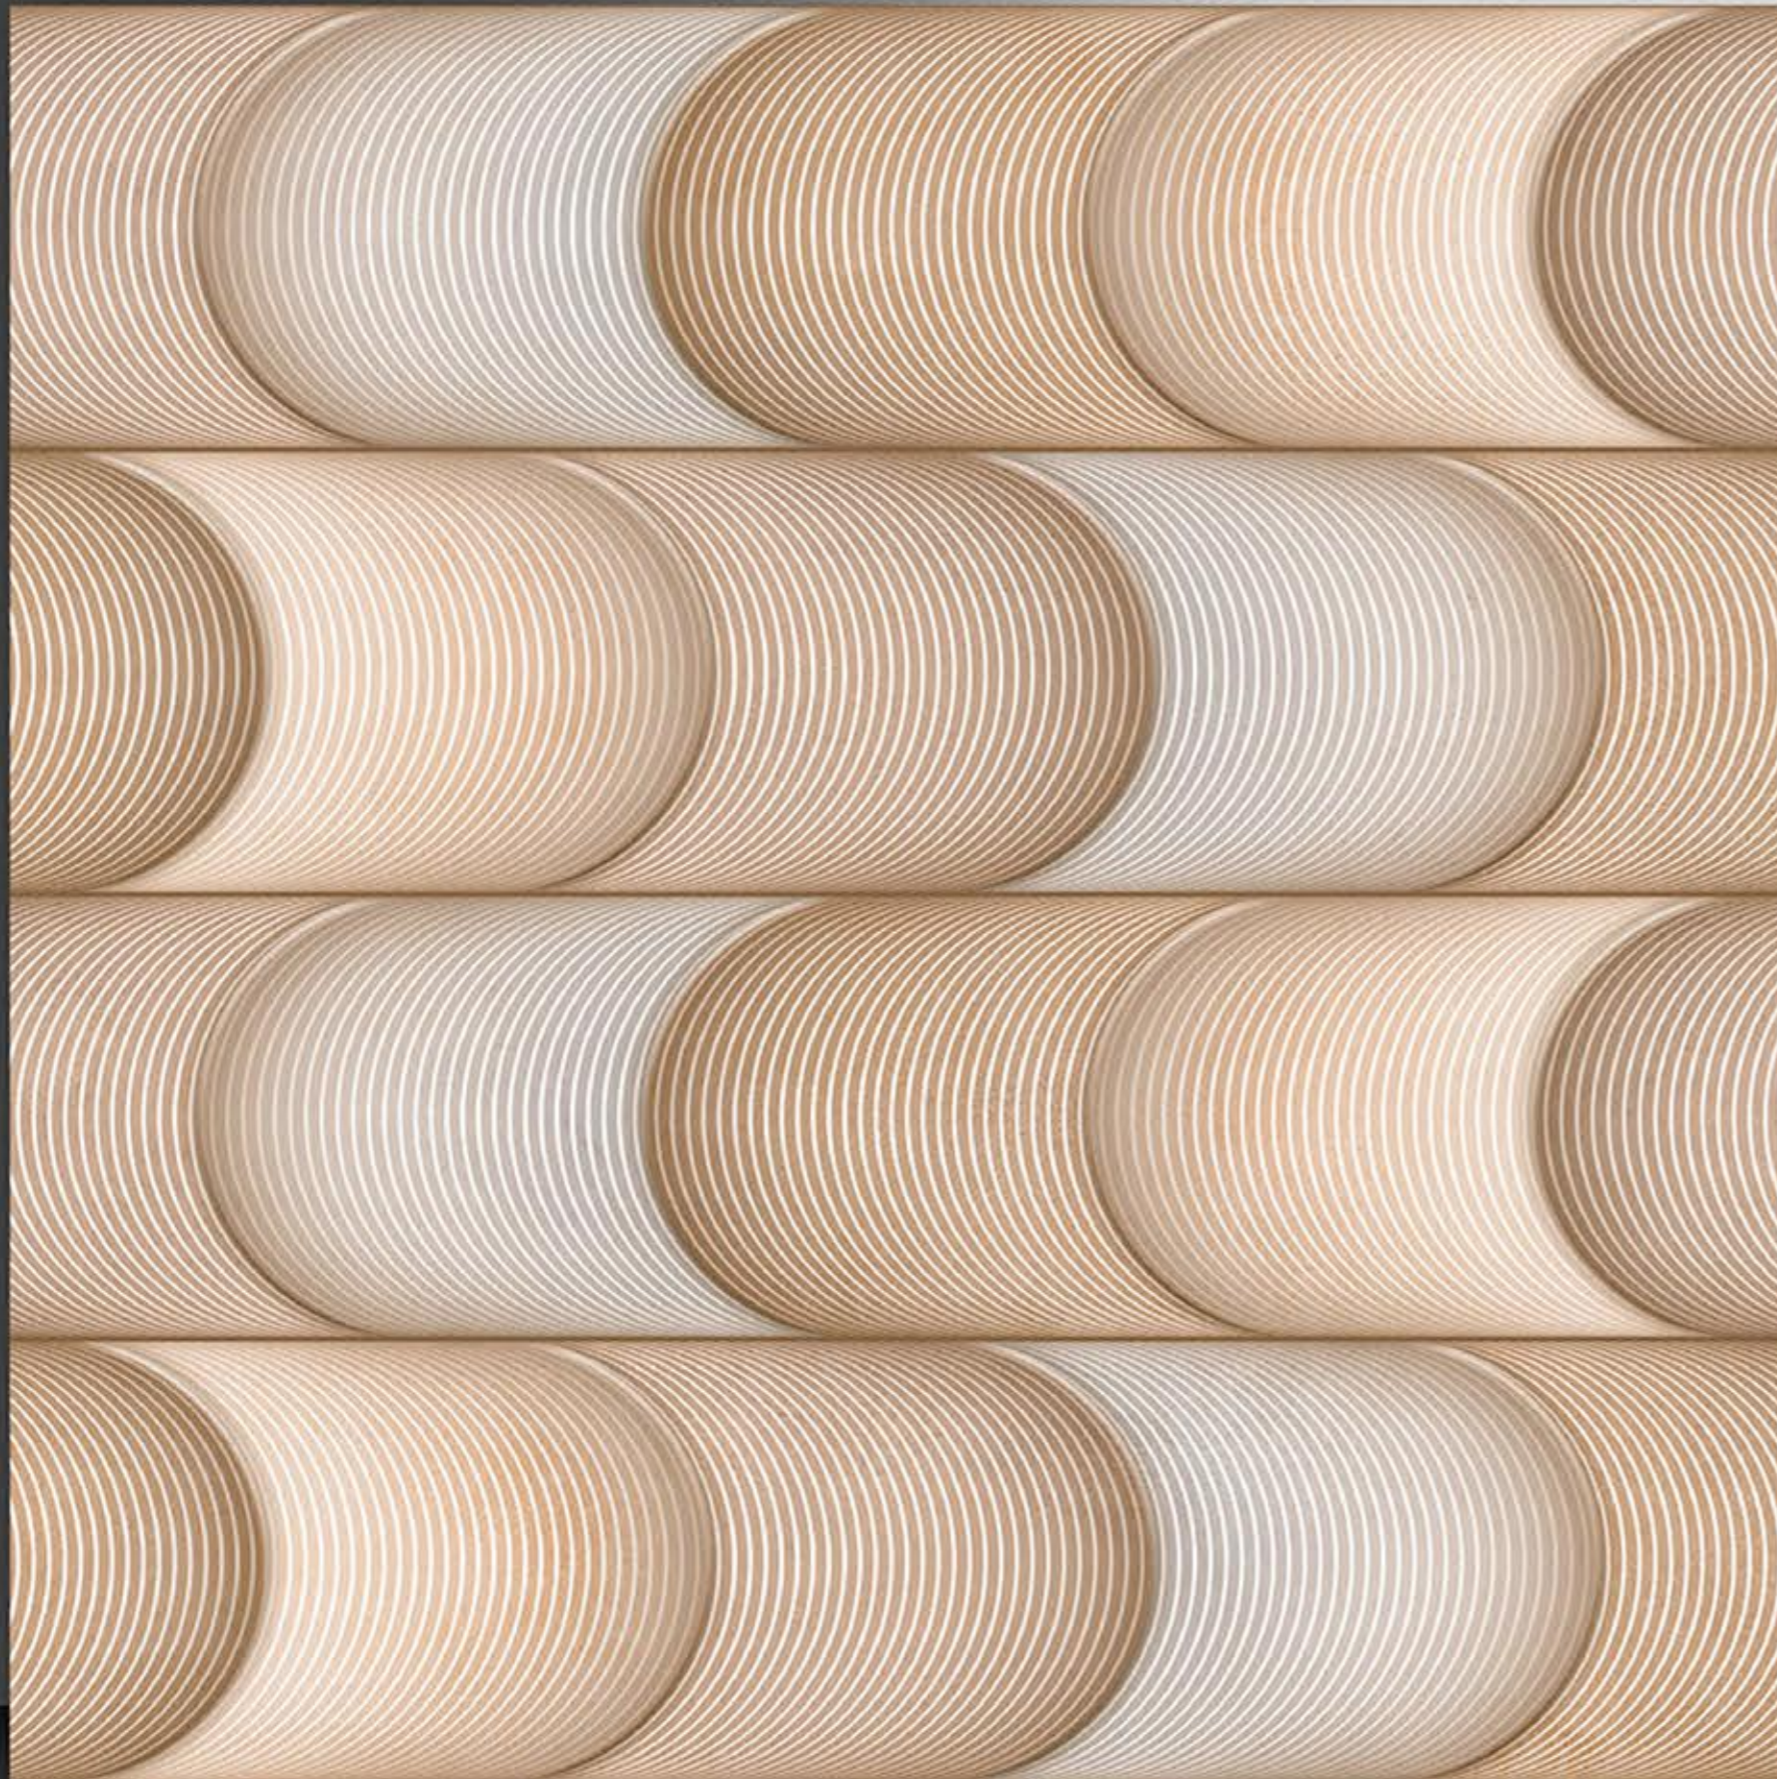

Decor

Series Moroccan

Dark

Light

PORCELAIN TILES
600X600MM

NEONTM
TILE

9041

Decor-1