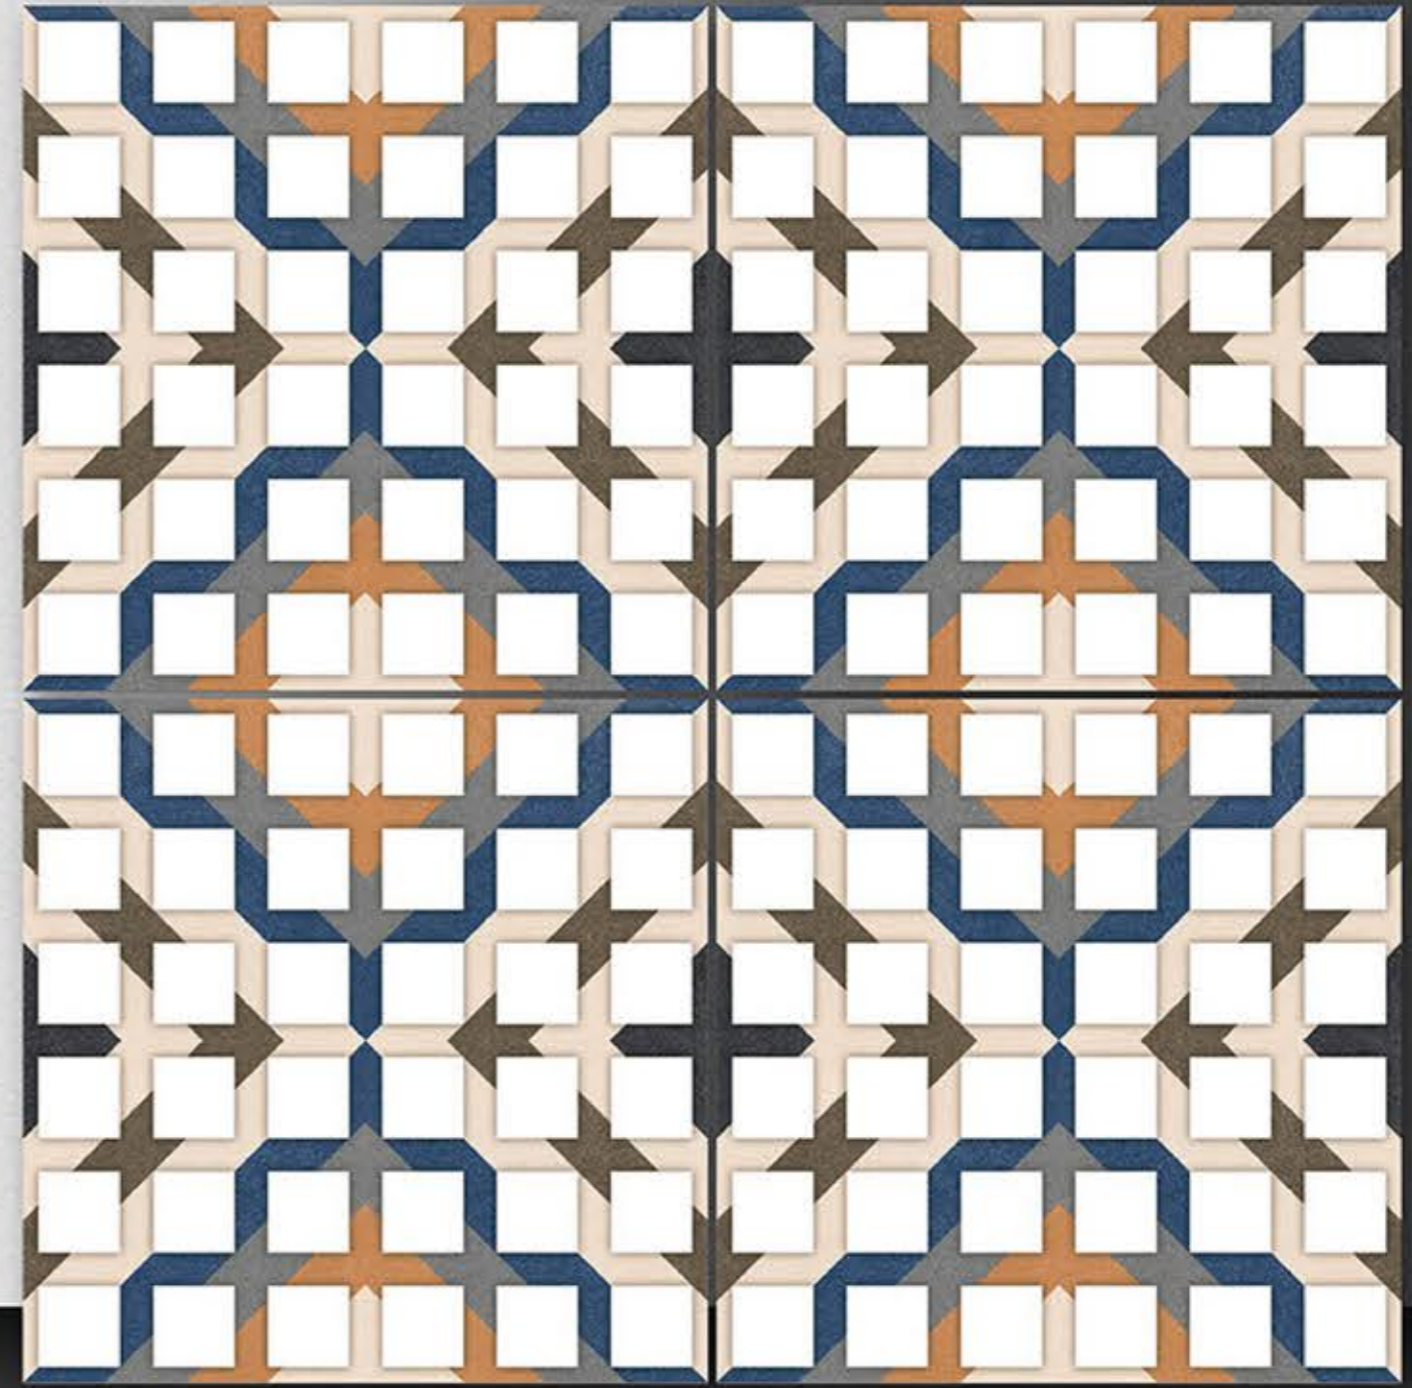

NEON^{TM}
TILE

Series
Moroccan