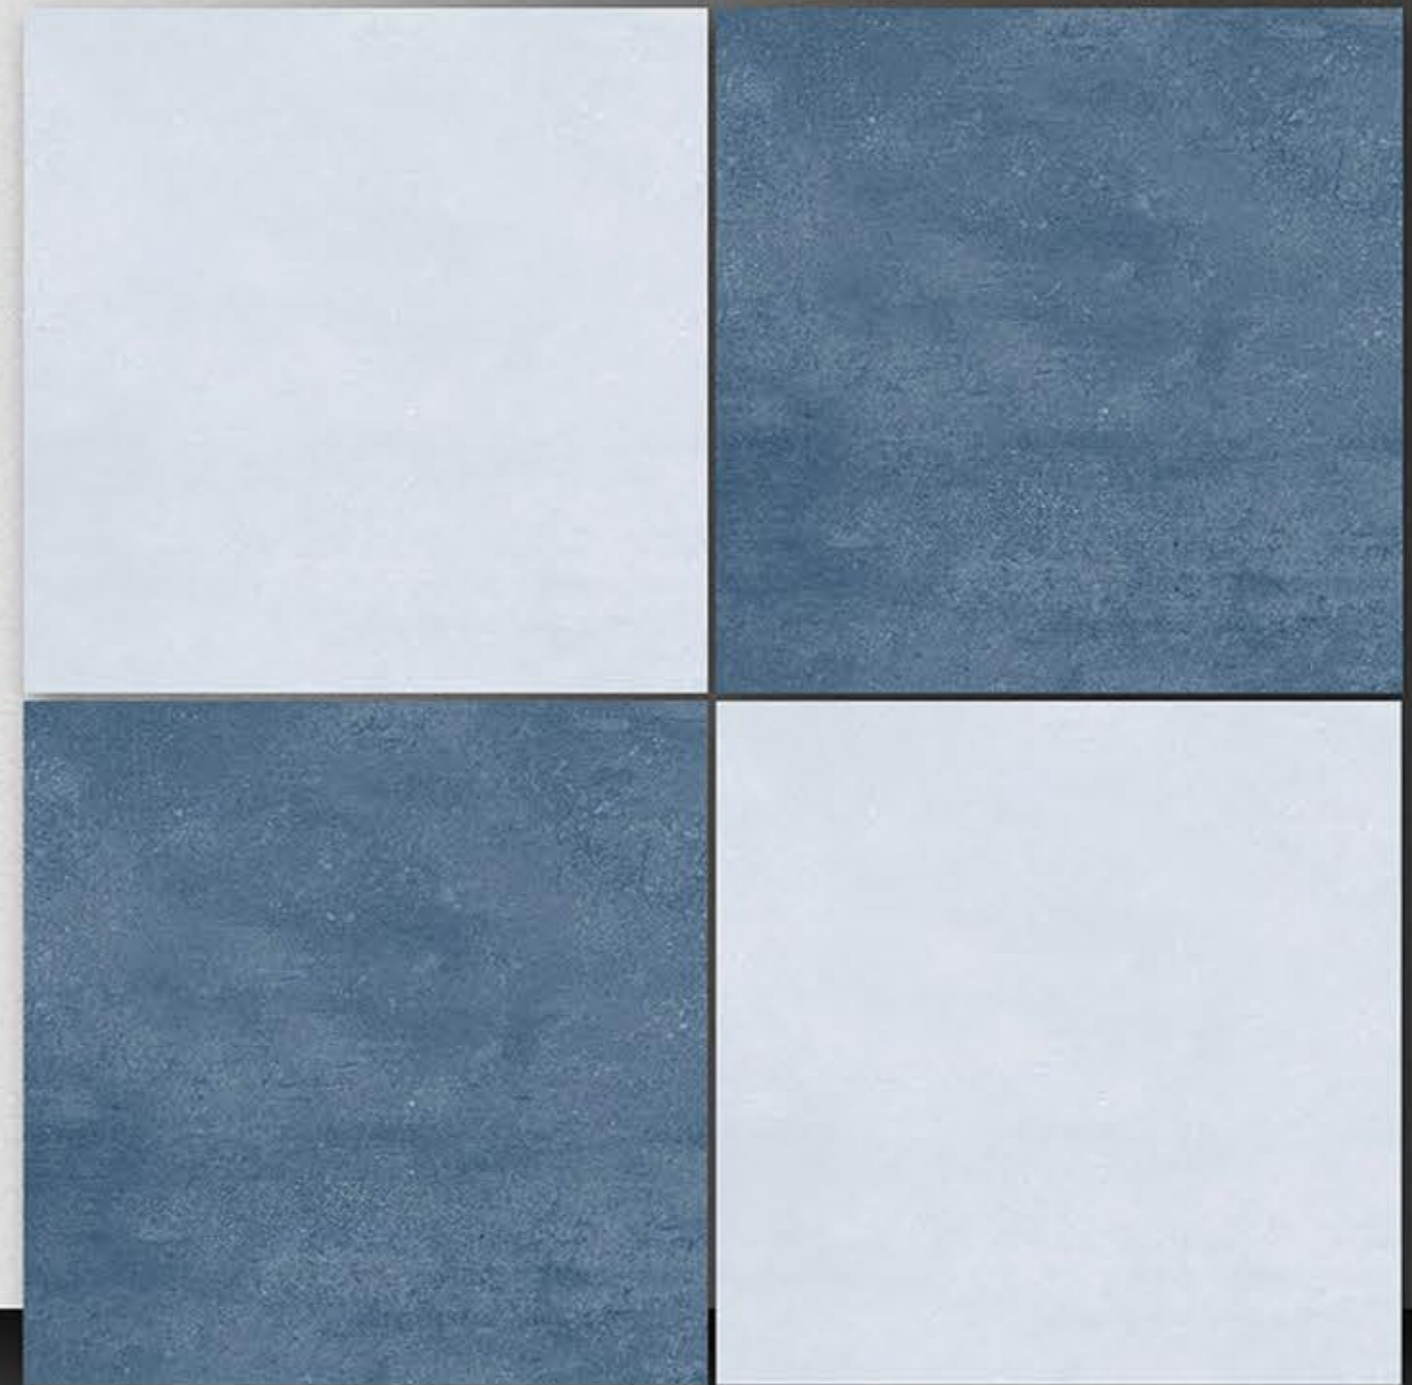

Light

PORCELAIN TILES
600X600MM

NEONTM
TILE

9042

Decor-2

Series
Moroccan

Dark

Light