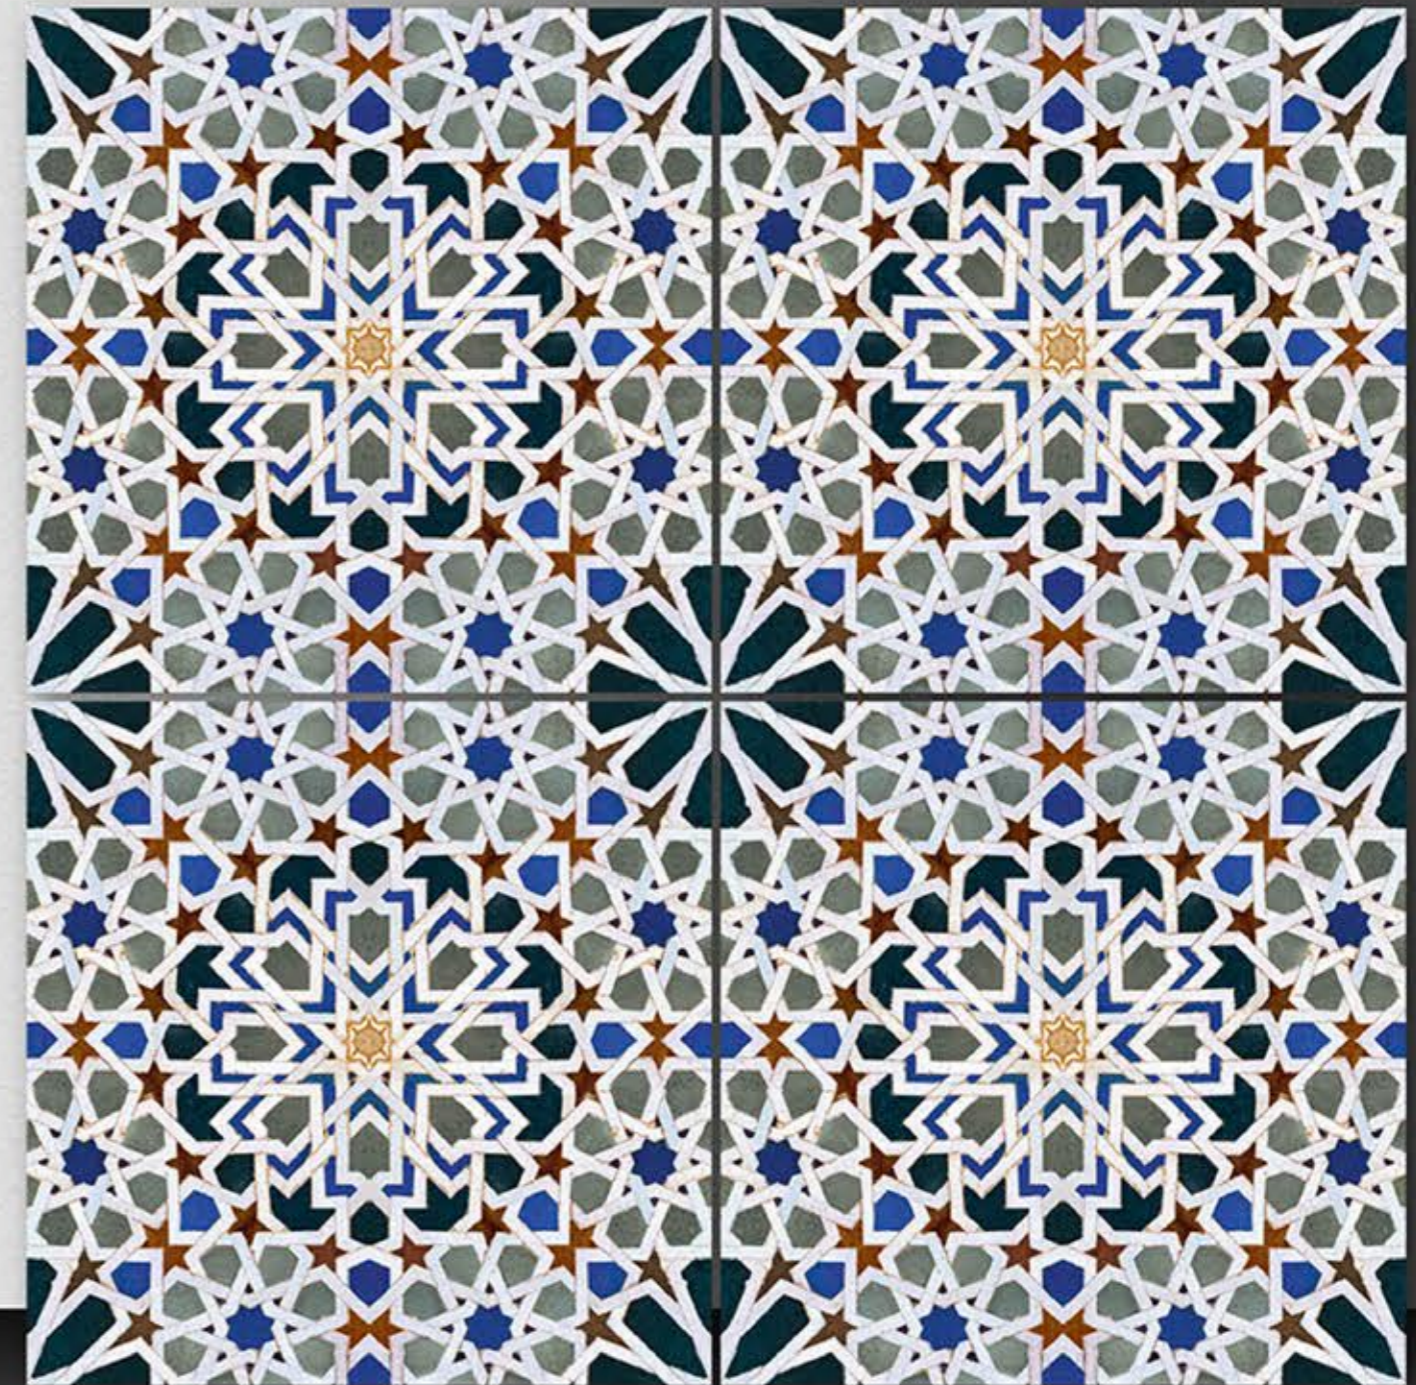

PORCELAIN TILES
600X600MM

9021

NEONTM
TILE

Series
Moroccan

PORCELAIN TILES
600X600MM

9022

NEONTM
TILE

Series
Moroccan