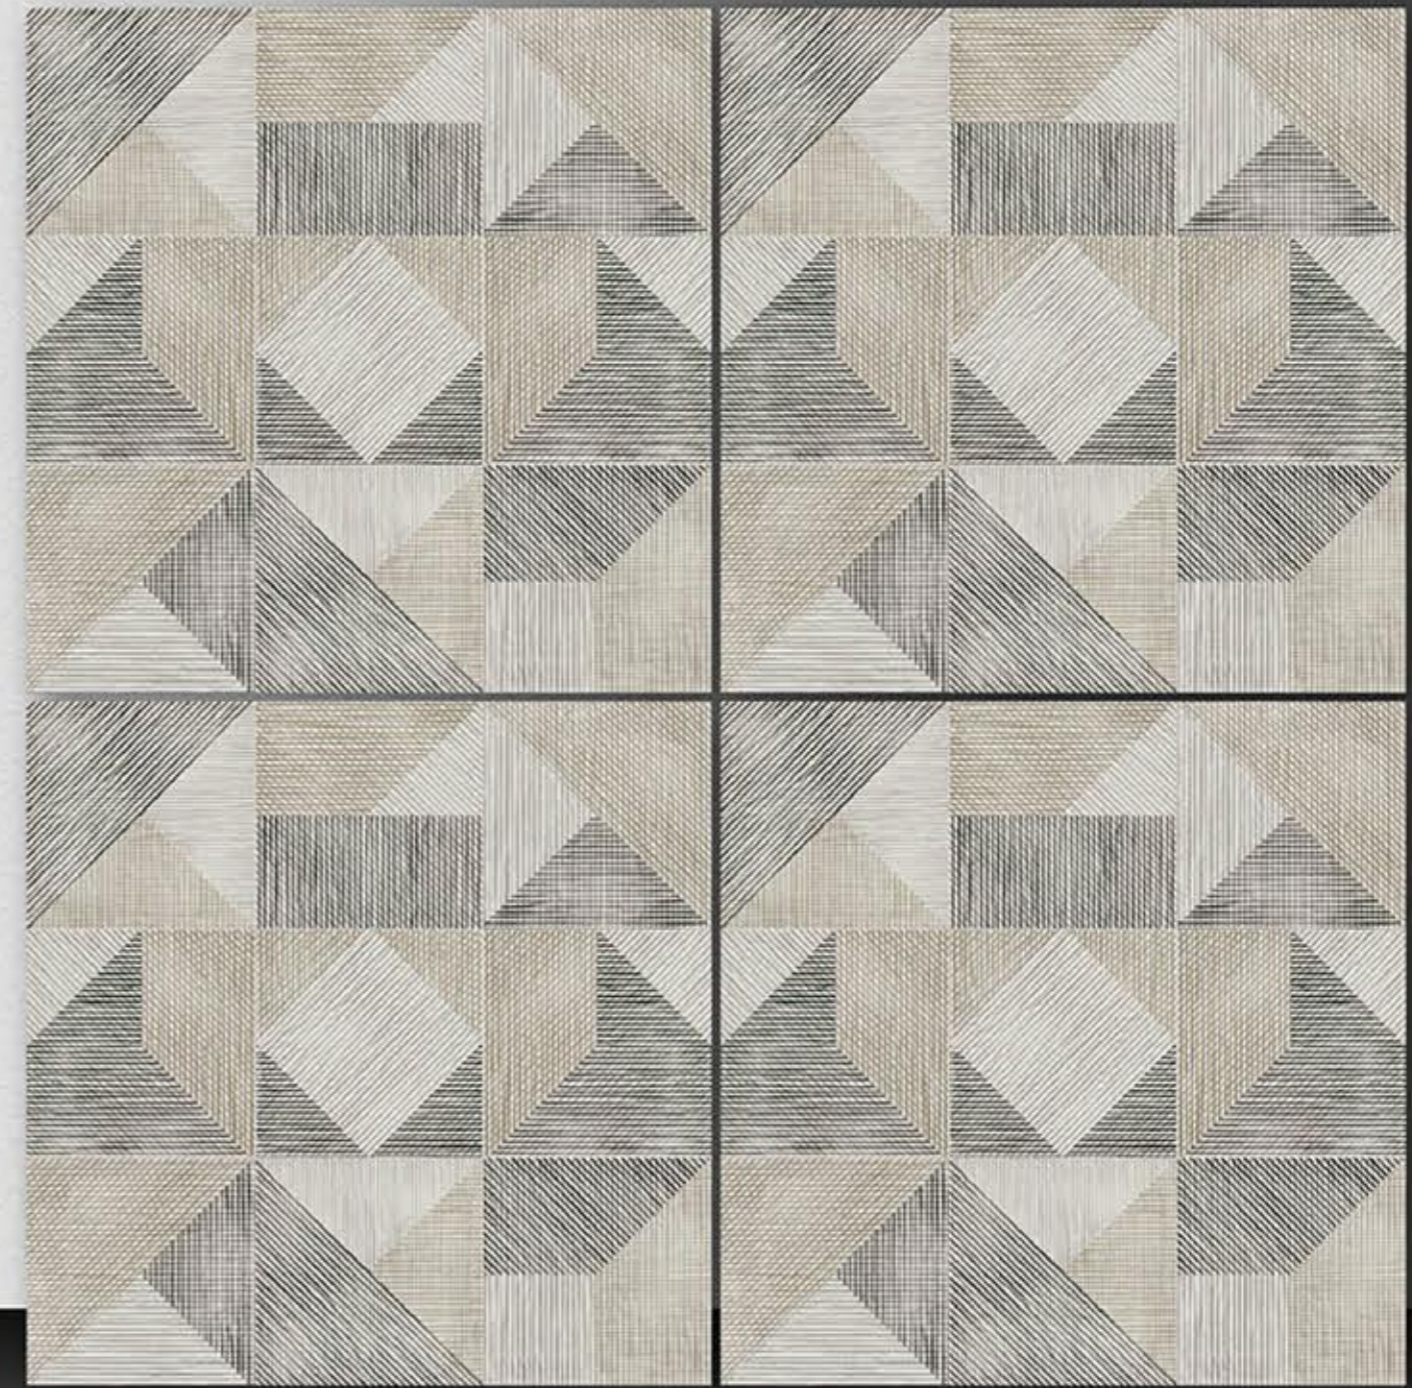

Decor

Series Moroccan

Dark

Light

PORCELAIN TILES
600X600MM

9020

NEONTM
TILE

Series
Moroccan