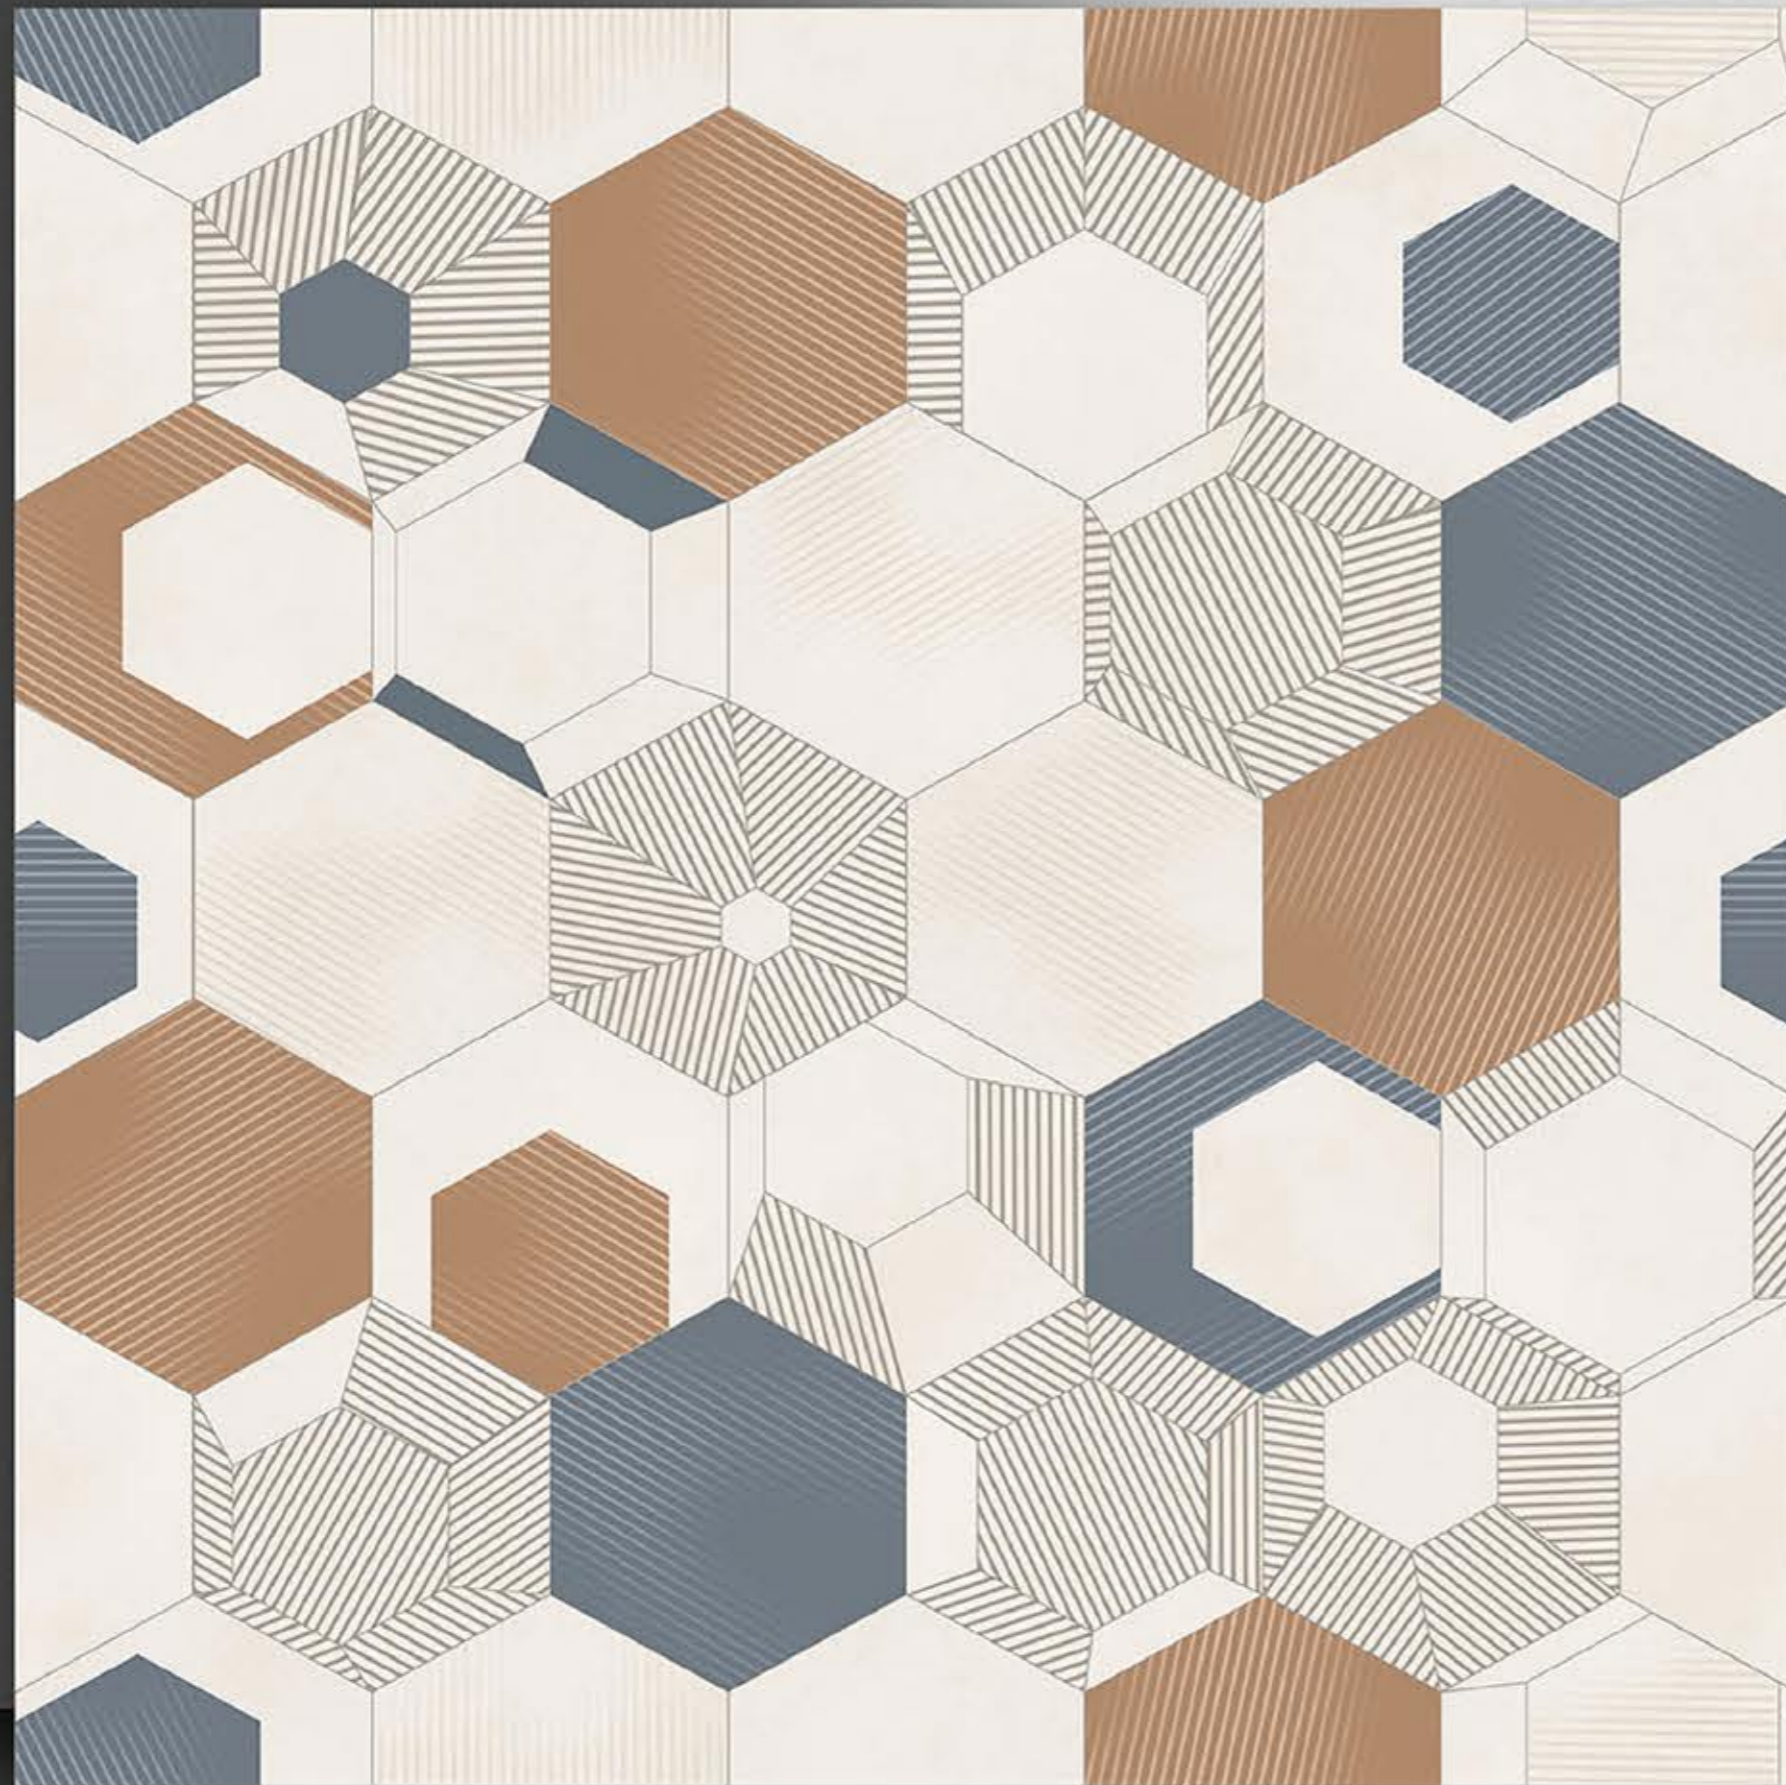

PORCELAIN TILES
600X600MM

9047

NEONTM
TILE

Series
Moroccan

PORCELAIN TILES
600X600MM

9048

NEONTM
TILE

Series
Moroccan