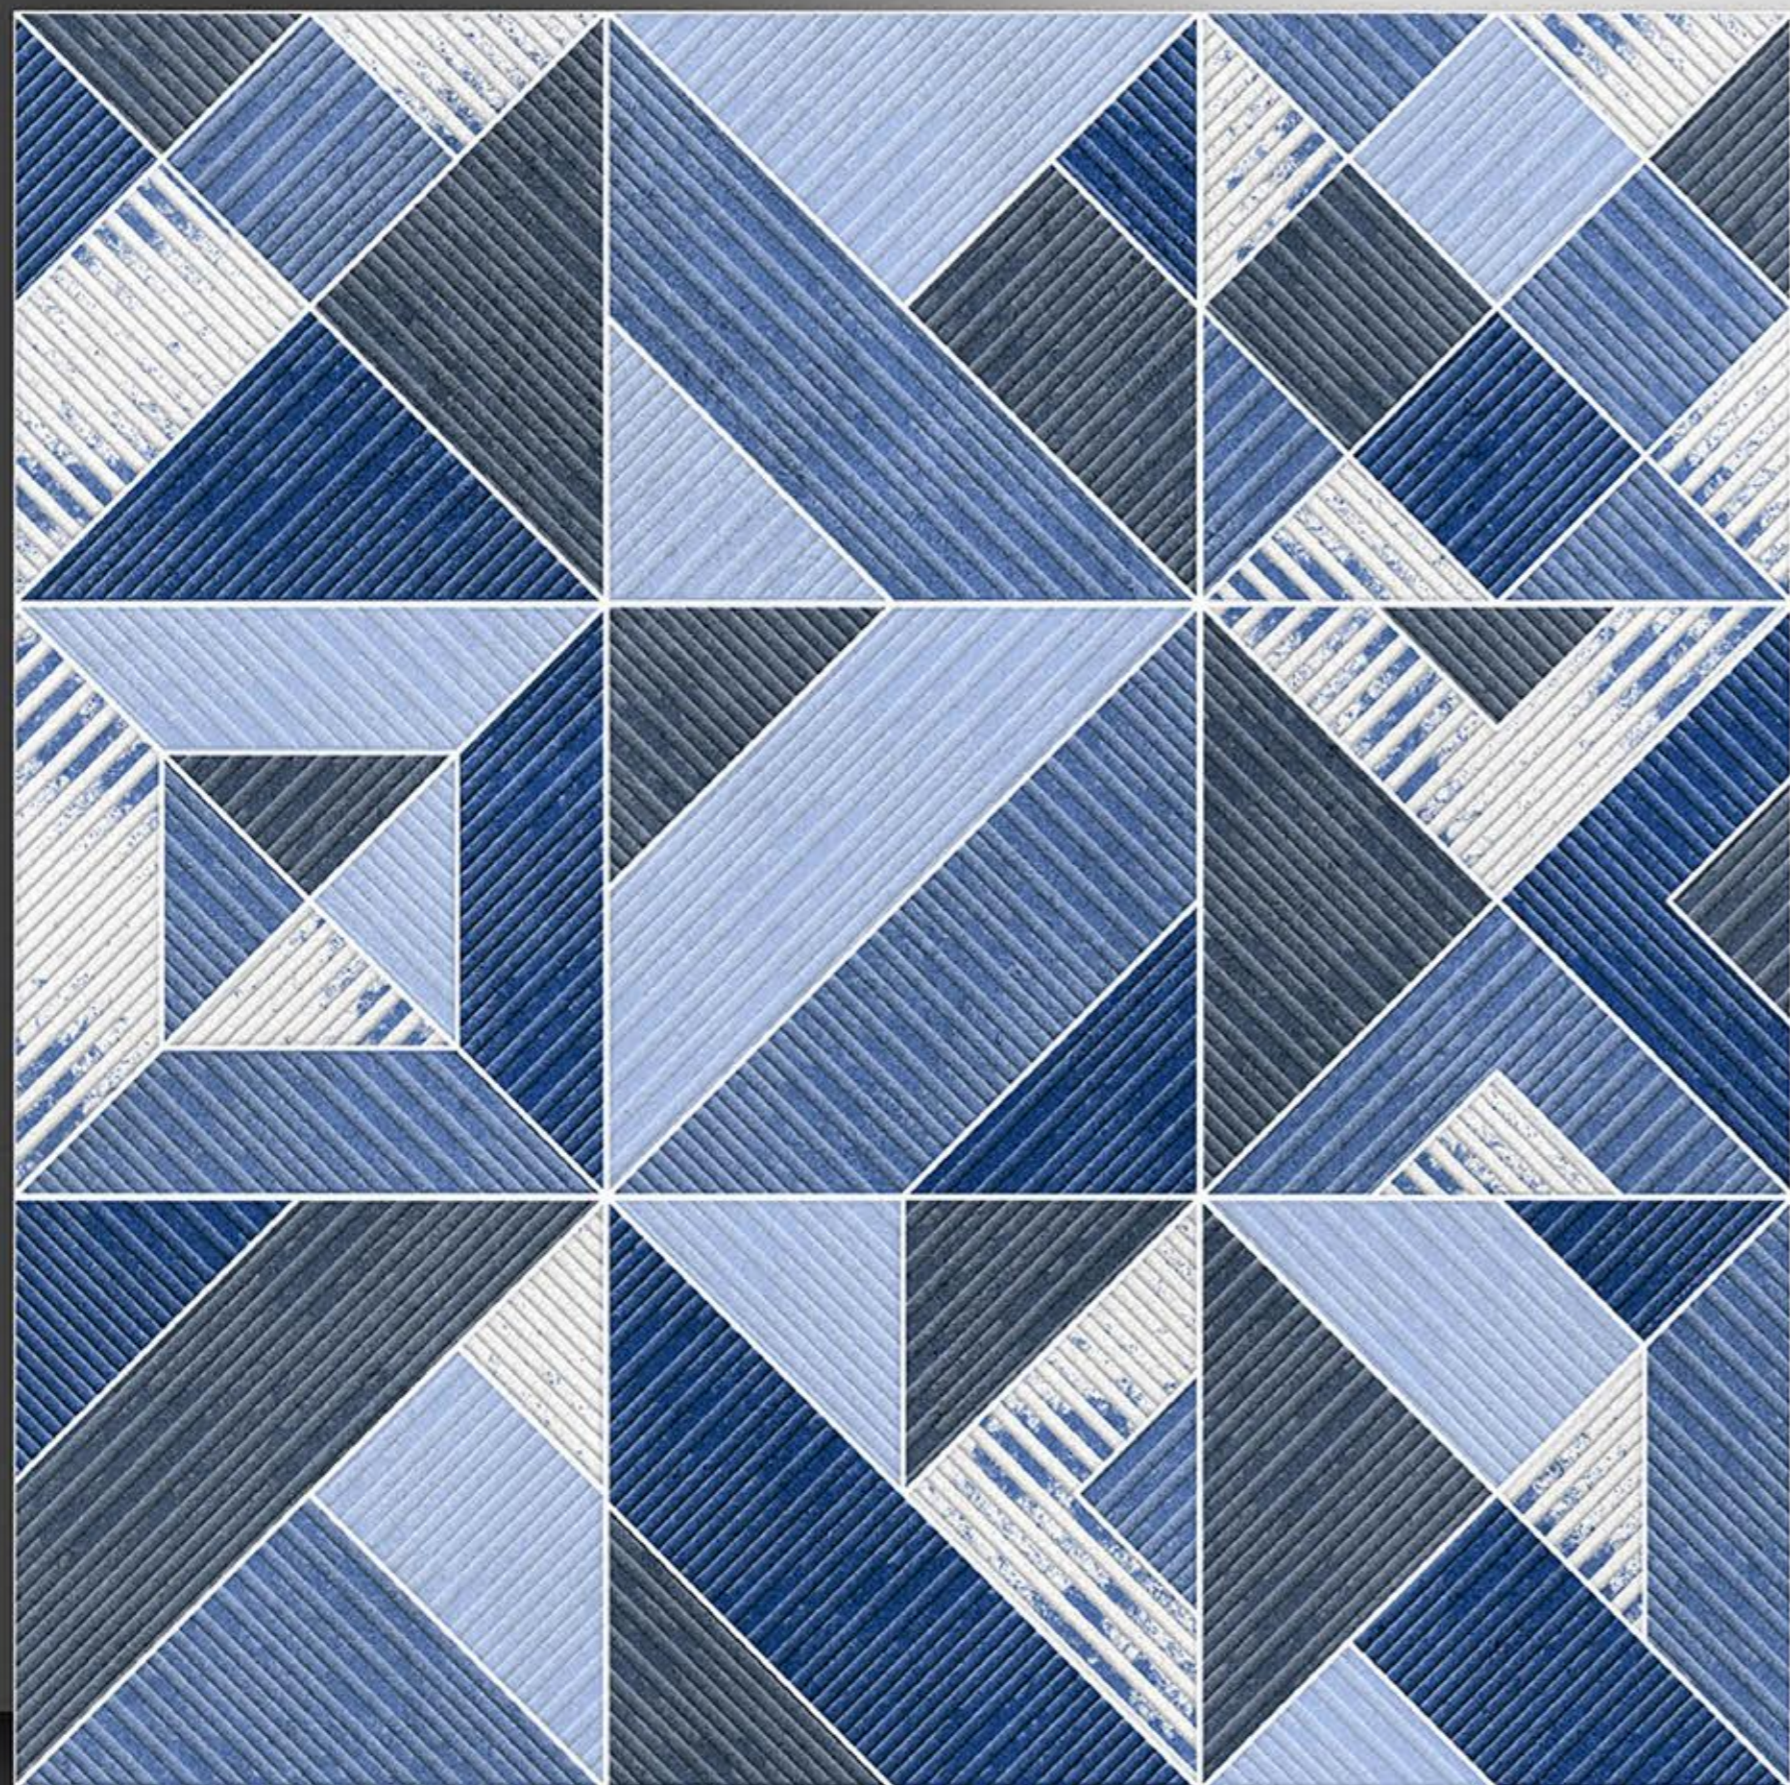

PORCELAIN TILES
600X600MM

9038

NEON^{TM}
TILE

Decor

Series Moroccan