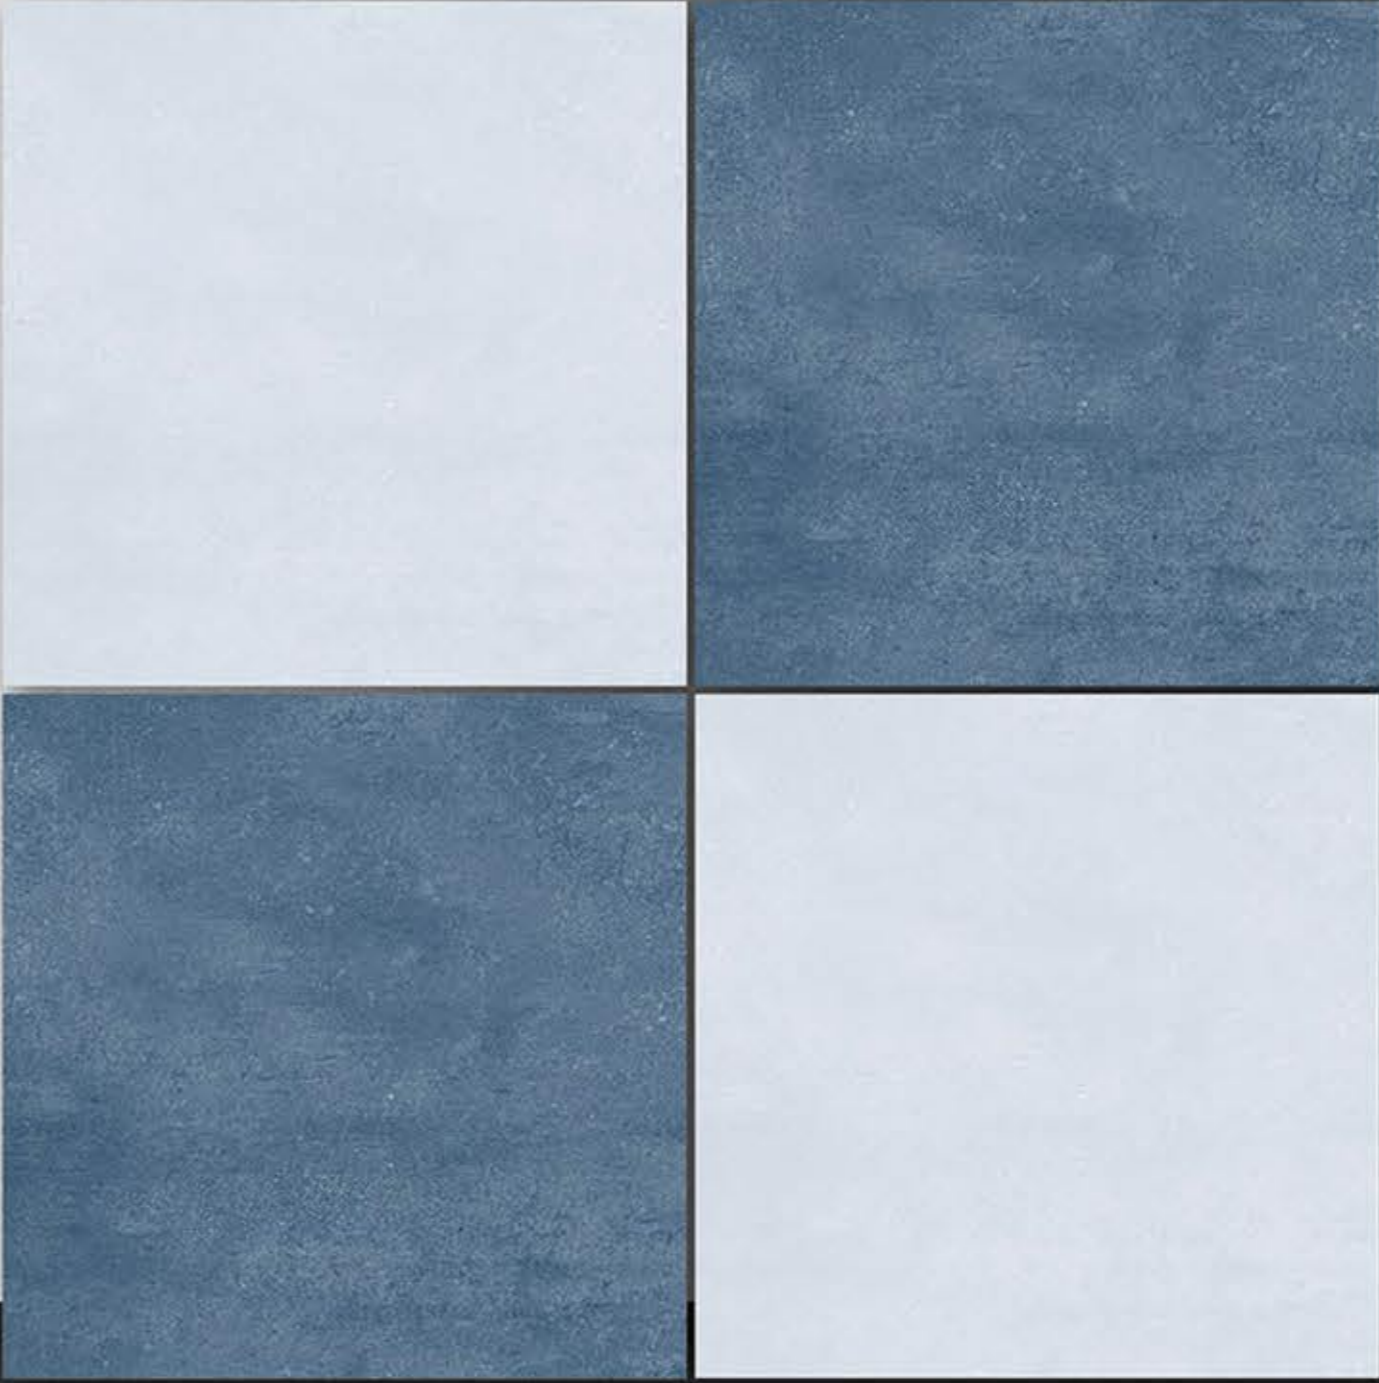

Dark

Light

PORCELAIN TILES
600X600MM

9042

NEONTM
TILE

Decor-1

Series Moroccan

Dark