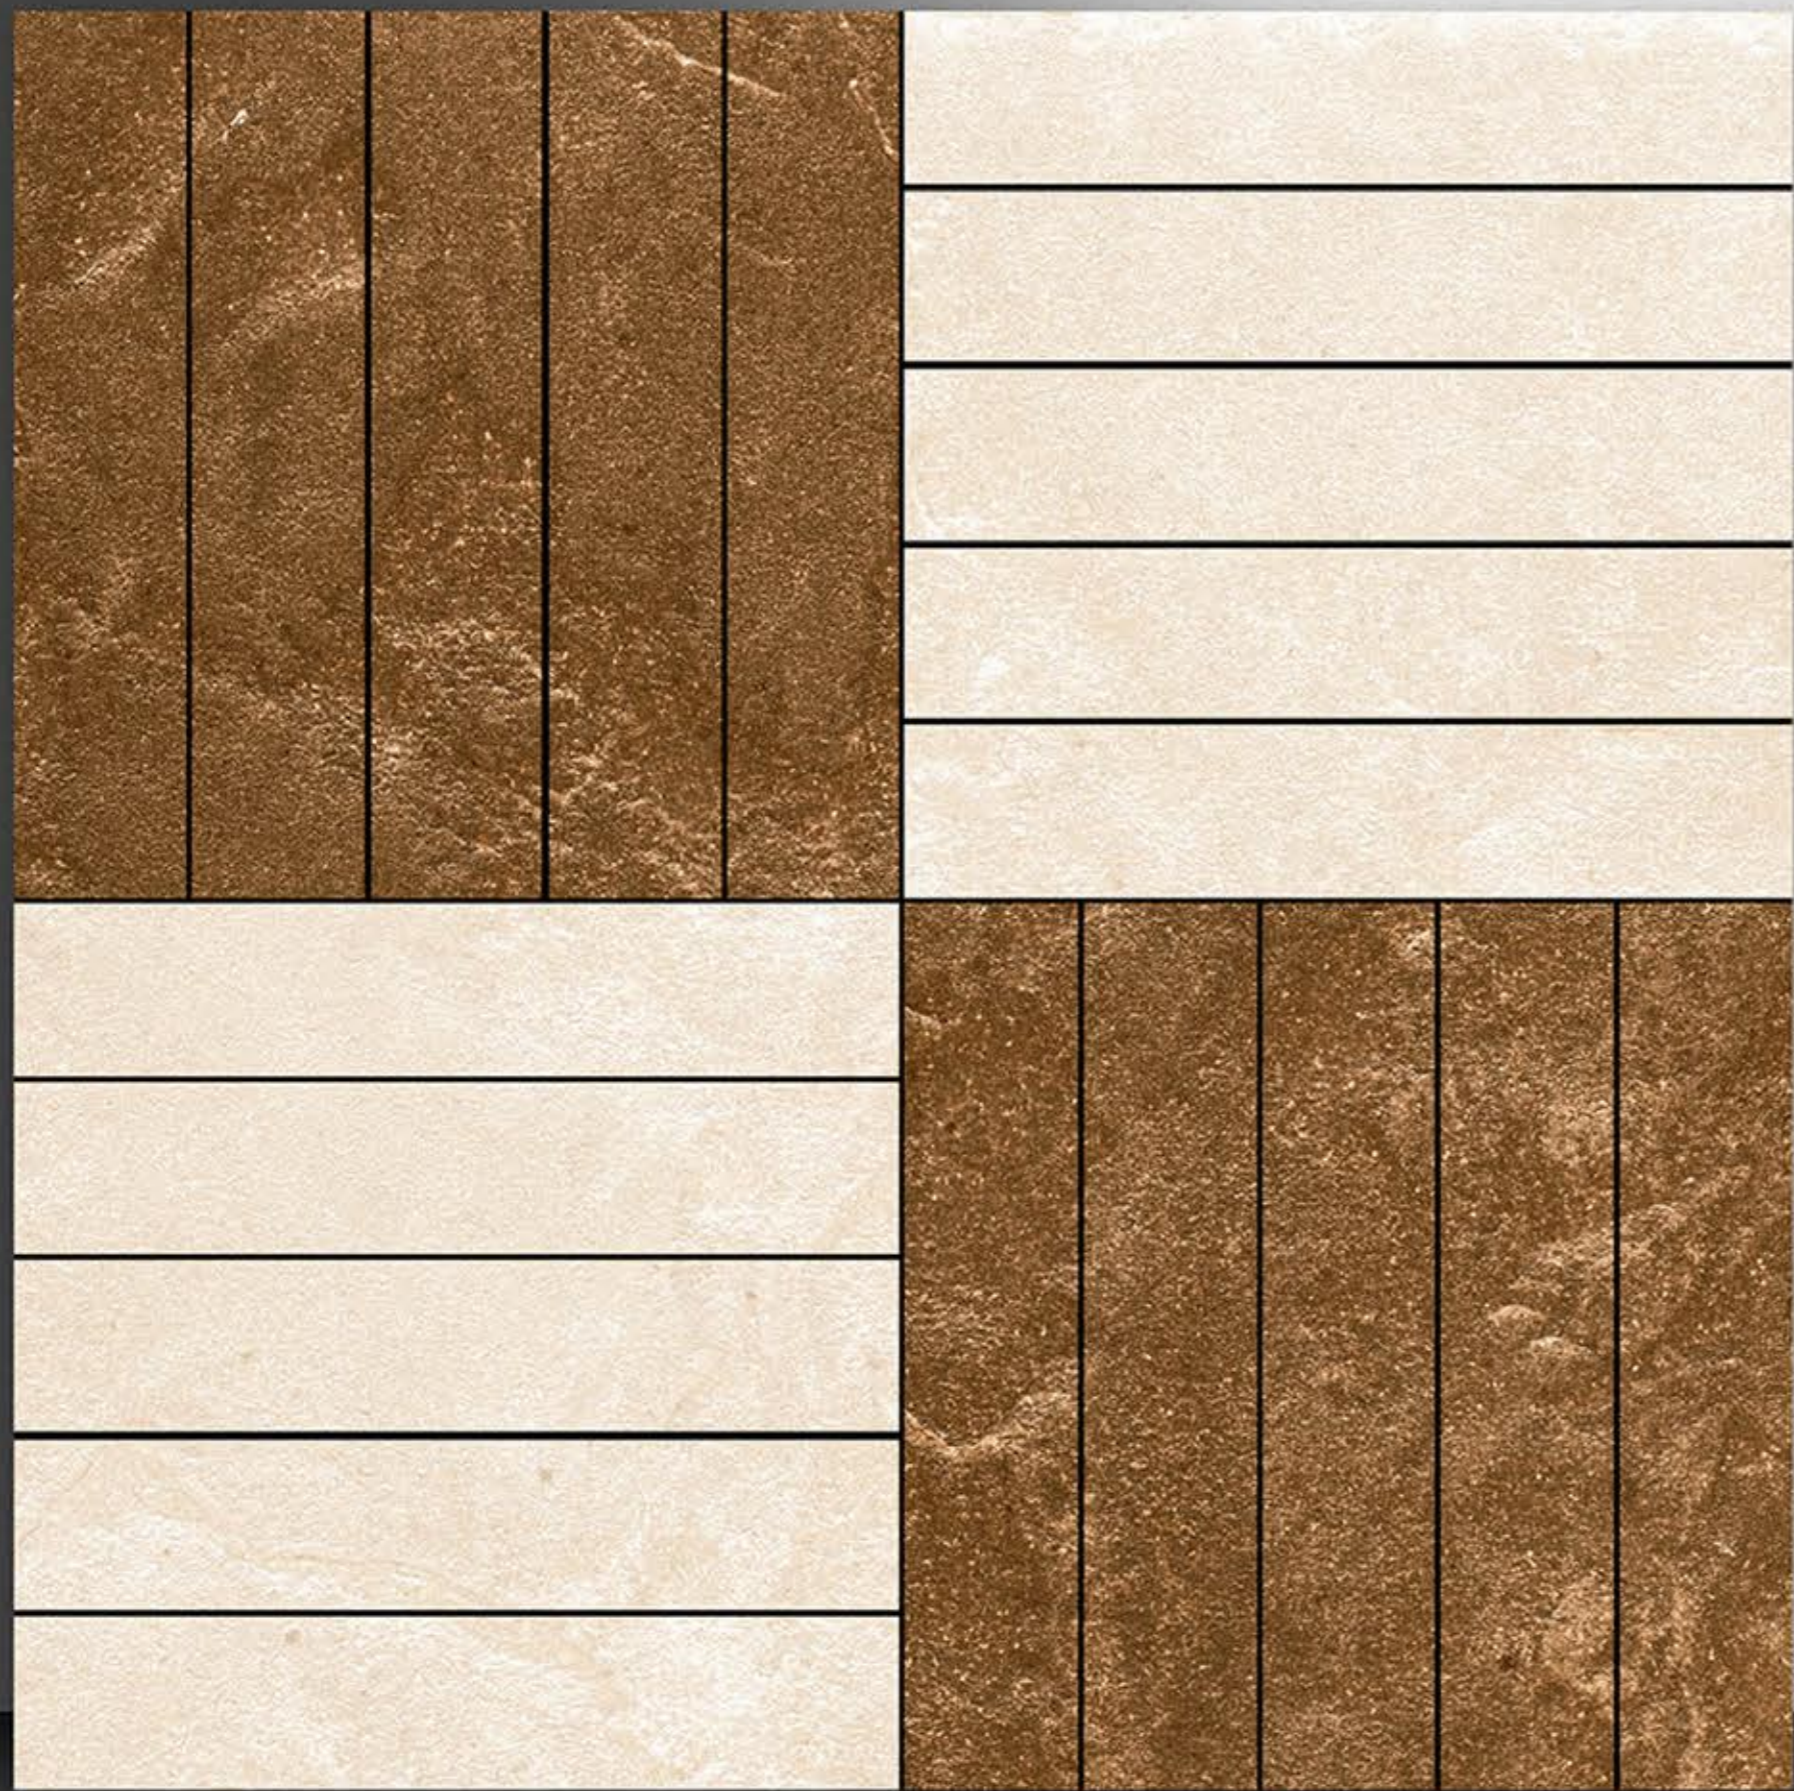

Decor

NEONTM
TILE

Series
Moroccan

Color-9

Color-4

PORCELAIN TILES
600X600MM

NEONTM
TILE

9040