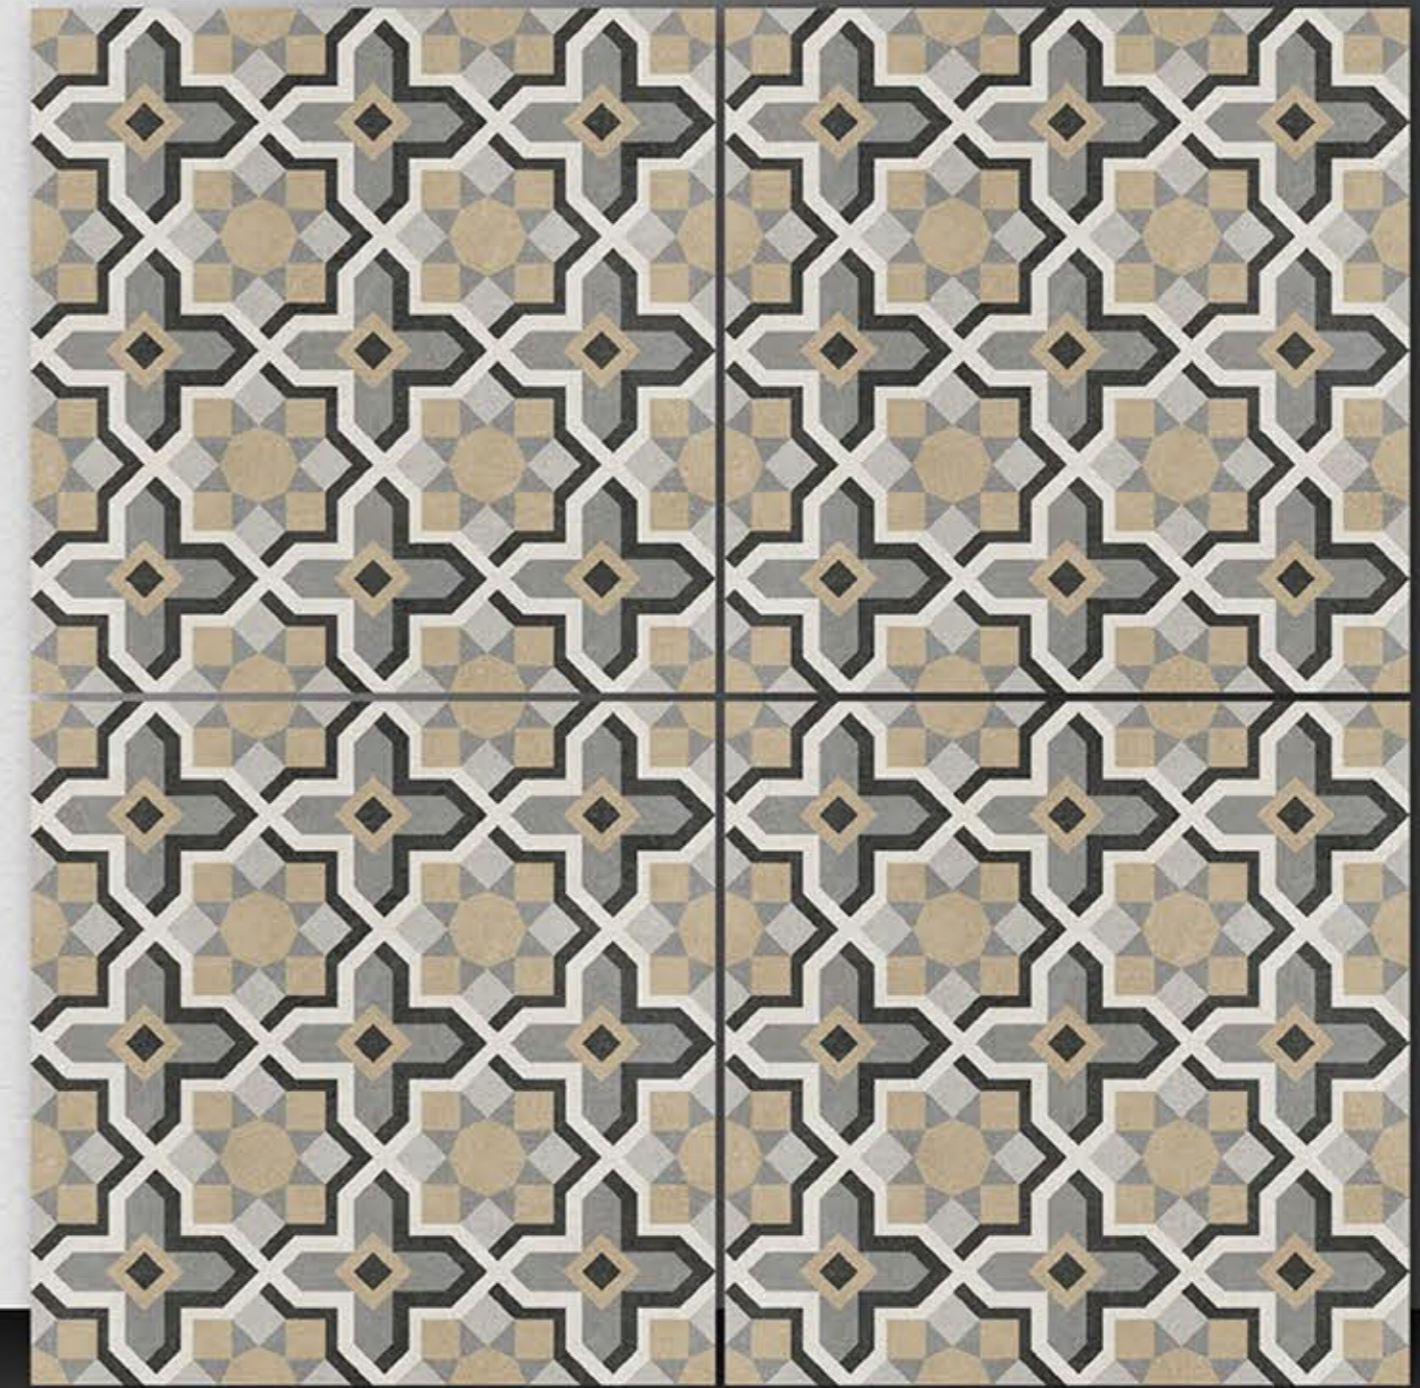

NEON^{TM}
TILE

Series
Moroccan