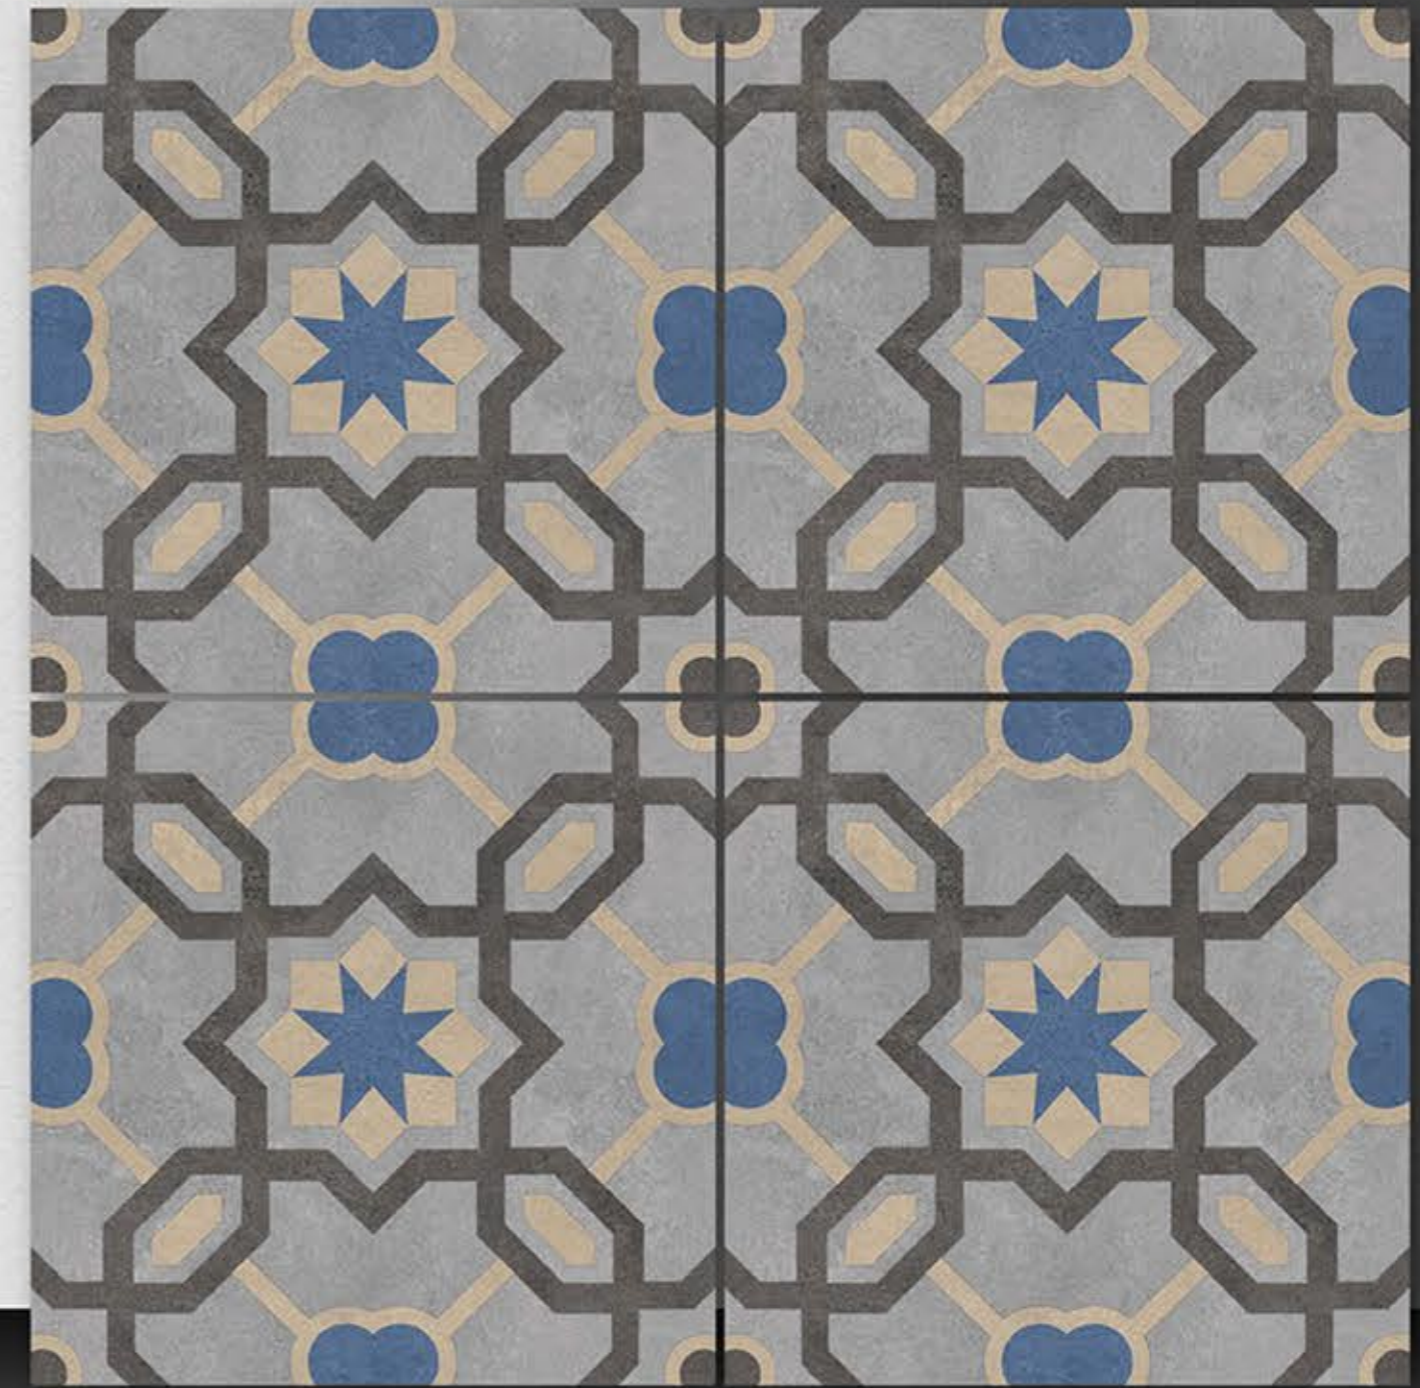

NEON^{TM}
TILE

Series
Moroccan