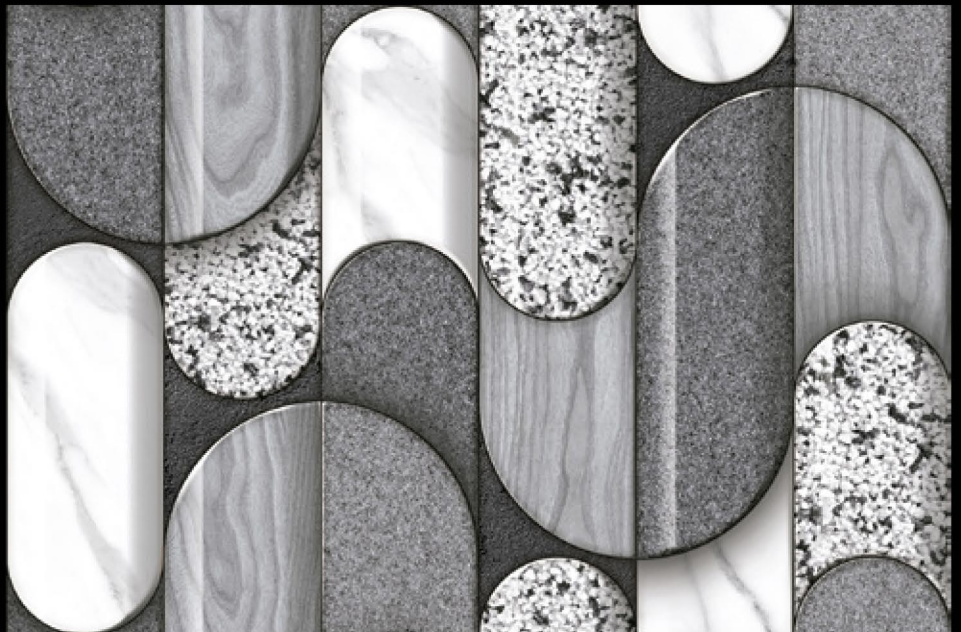

5351-ELE

Specification