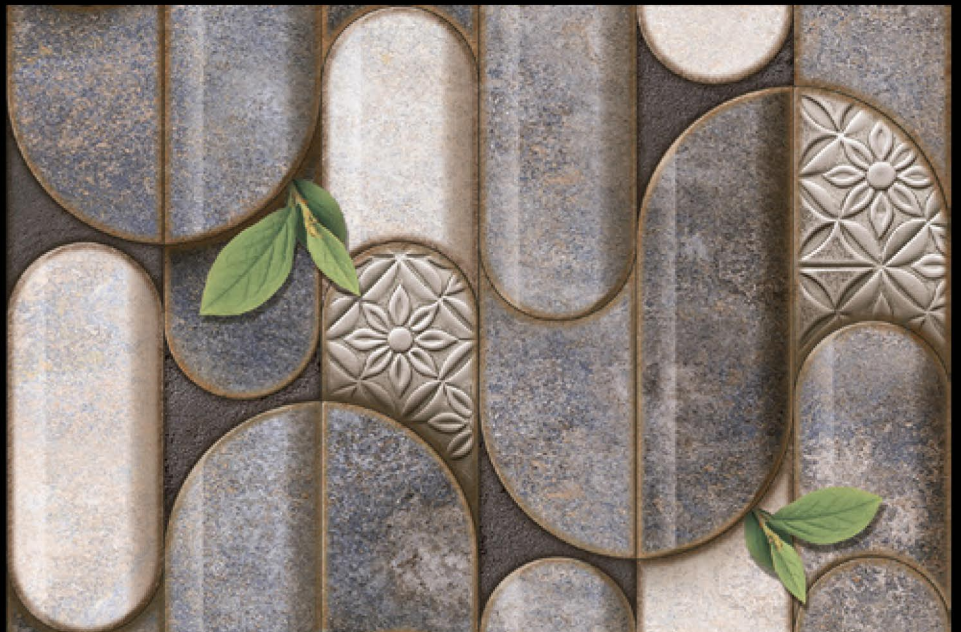

5309-ELE

Specification