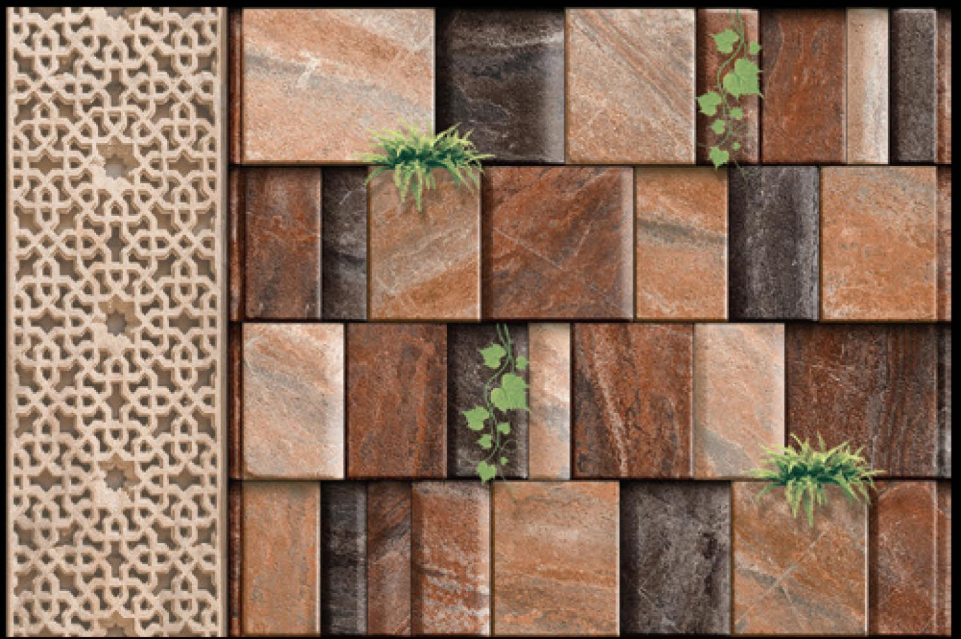

300
x
450
mm

NEON^{TM}
TILE

GLOSSY
FINISH

5346-ELE