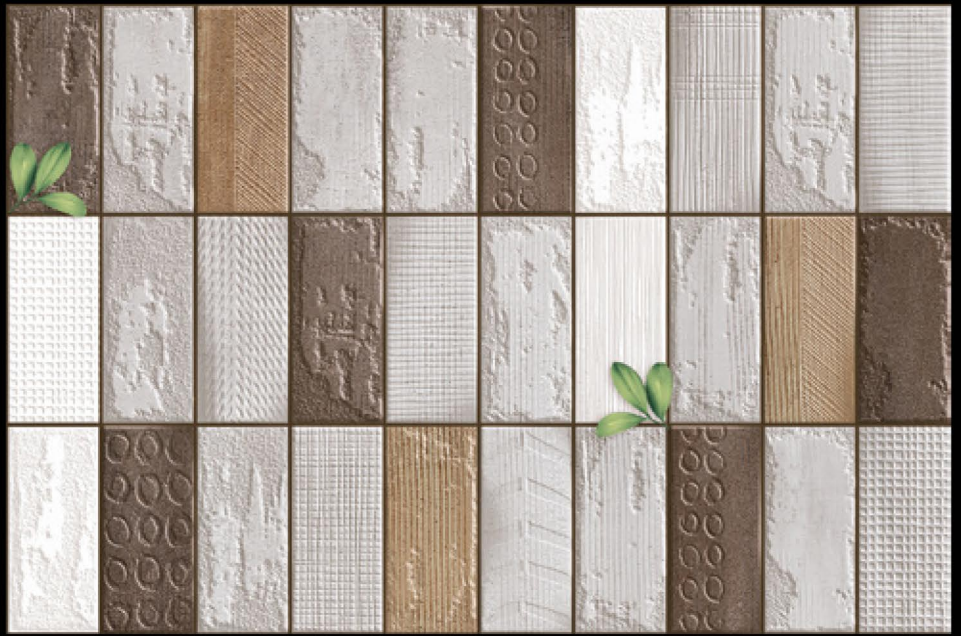

**300
x
450
mm**

NEON^{TM}
TILE

**GLOSSY
FINISH**

5369-ELE