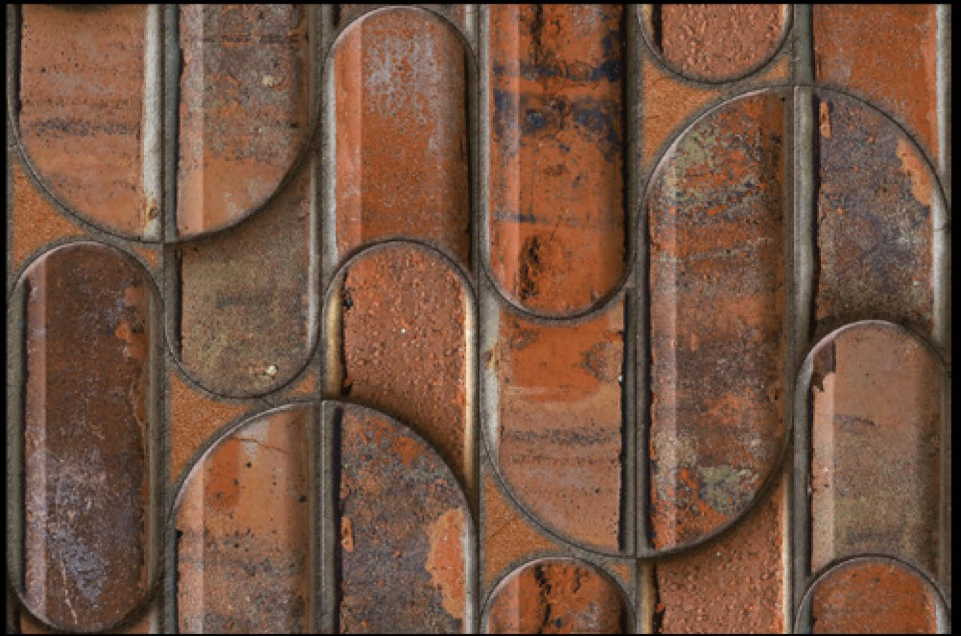

**300
x
450
mm**

NEON^{TM}
TILE

**GLOSSY
FINISH**

5308-ELE