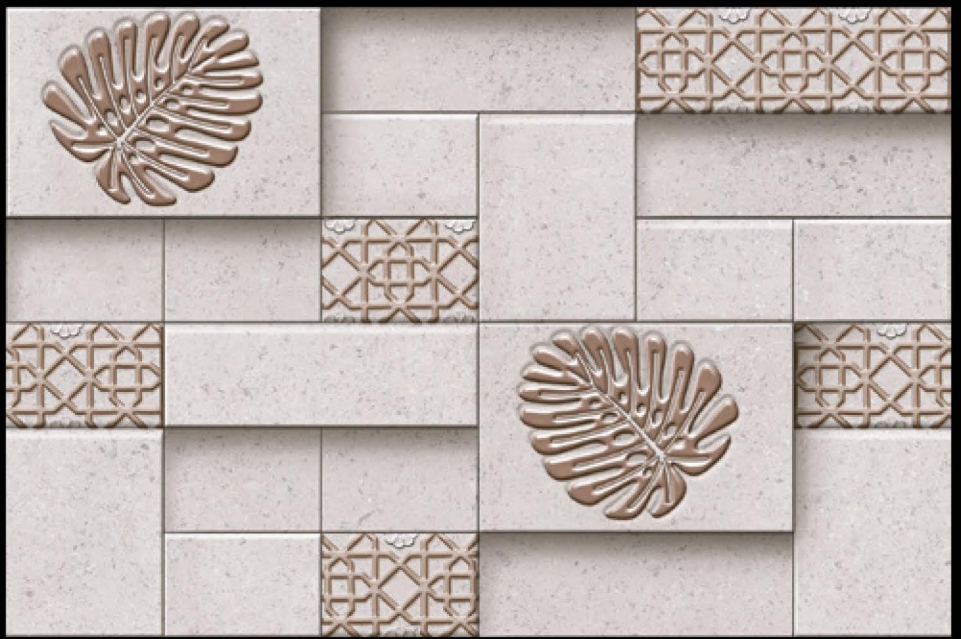

**300
x
450
mm**

NEON^{TM}
TILE

**GLOSSY
FINISH**

5340-ELE