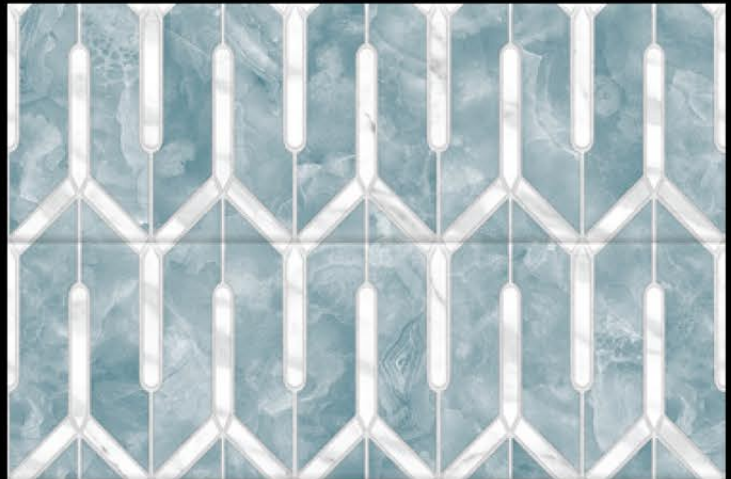

(30X30 CM FLOOR)

Specification

300x
450mm

NEONTM
TILE

**300
x
450
mm**

NEON™
TILE

**GLOSSY
FINISH**

188-L