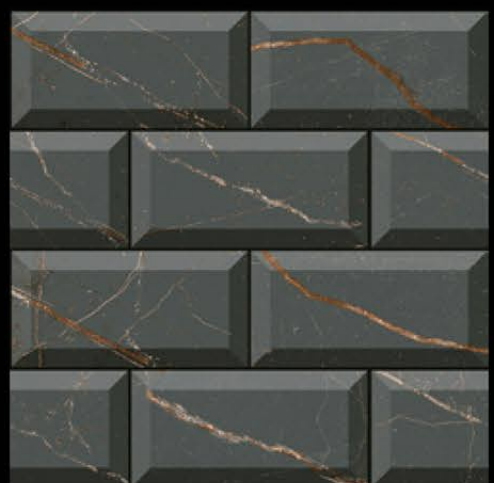

394-F

(30X30 CM FLOOR)

Specification