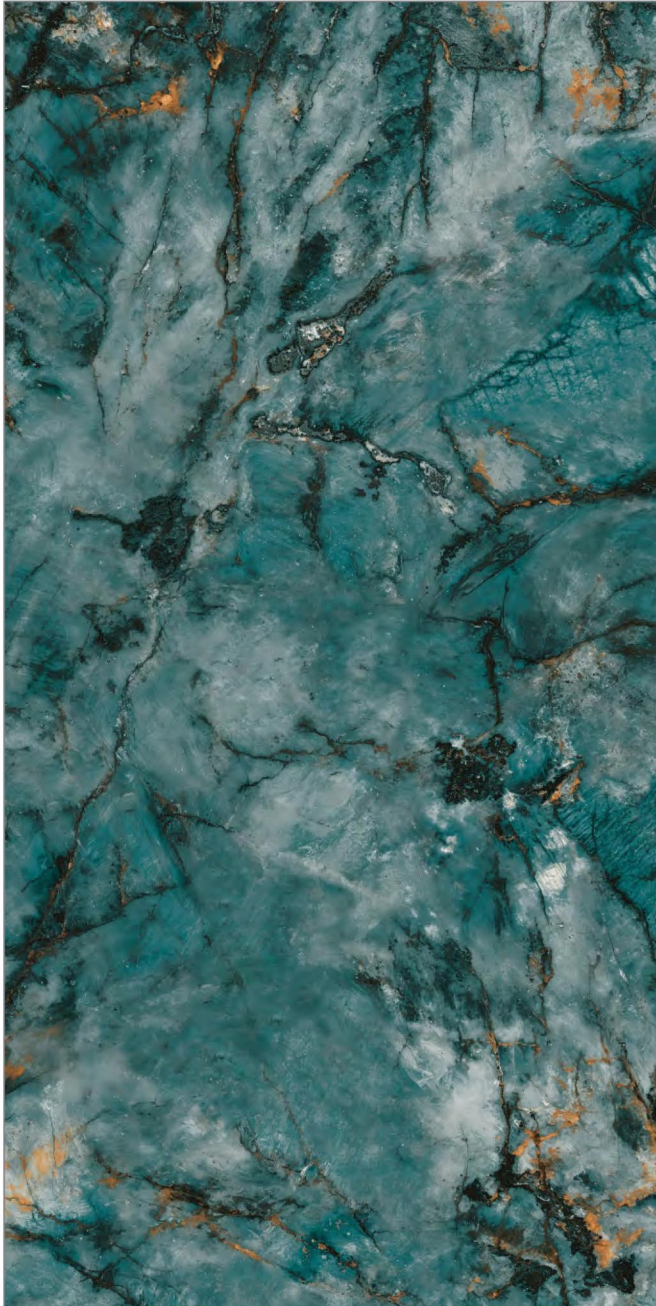

RANDOM
04

HIMMEL AQUA

GLORIUS
Collection

600x
1200MM

RANDOM
04

ITALIAN AQUA

GLORIUS
Collection

600x
1200MM