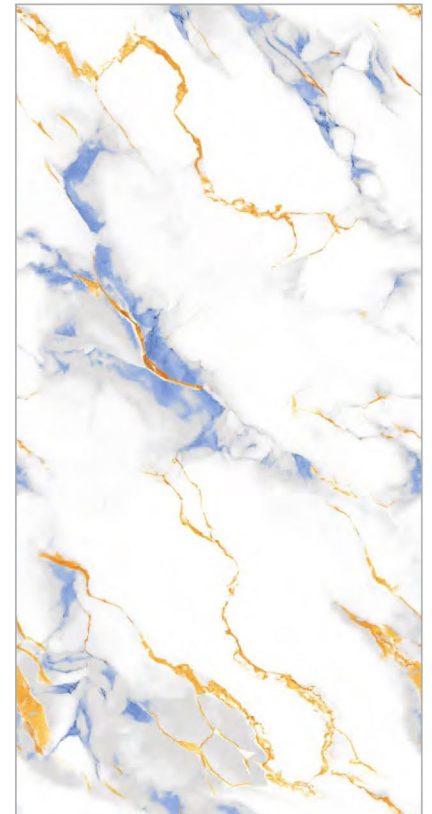

600x
1200MM

RANDOM
03

RAINBOW SERIES
Collection

NEW

DORITOS BLUE

RAINBOW SERIES
Collection

600x
1200MM

RANDOM
04