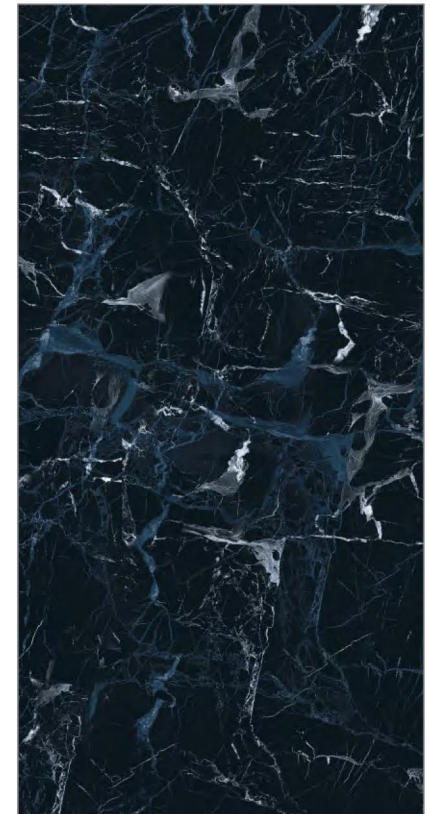

RANDOM
04

HIMMEL AQUA

GLORIUS
Collection

600x
1200MM

RANDOM
04

ITALIAN AQUA

GLORIUS
Collection

600x
1200MM