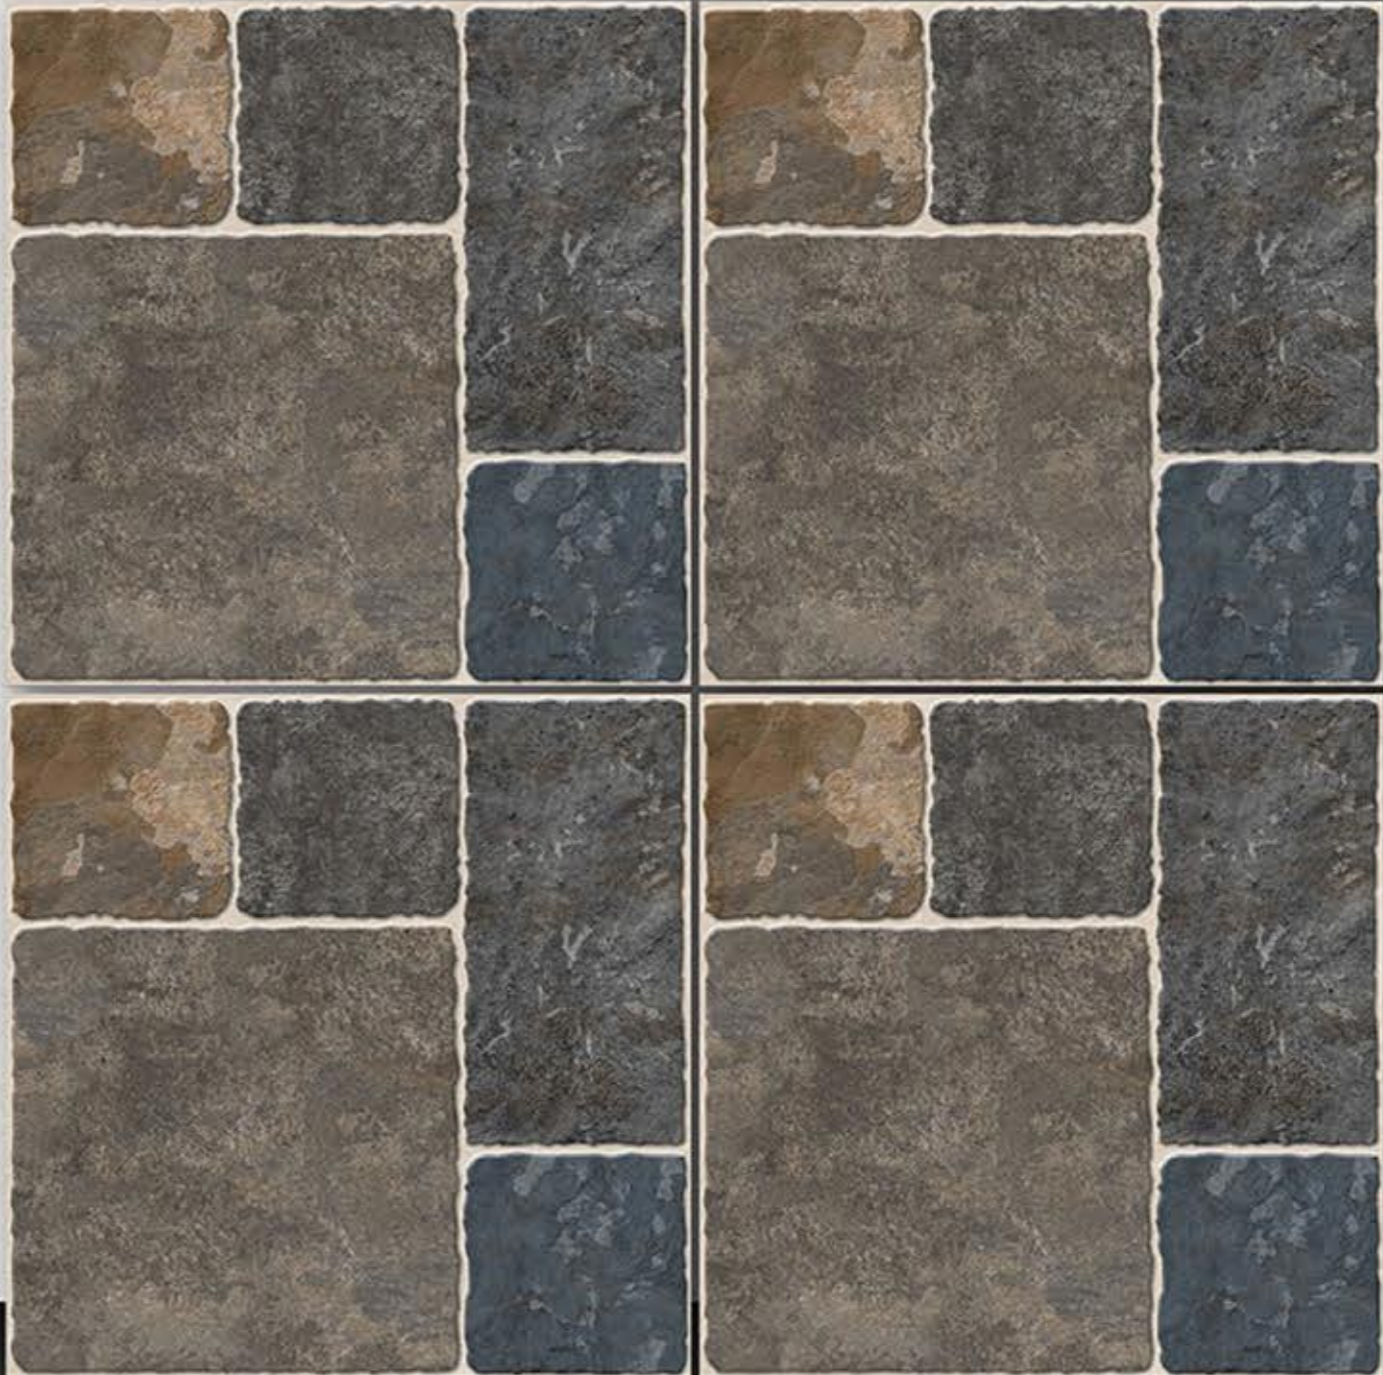

Decor

 **Finish
Rustic**

Dark

Light

PORCELAIN TILES
600X600MM

8073

 **Finish
Rustic**

PORCELAIN TILES
600X600MM