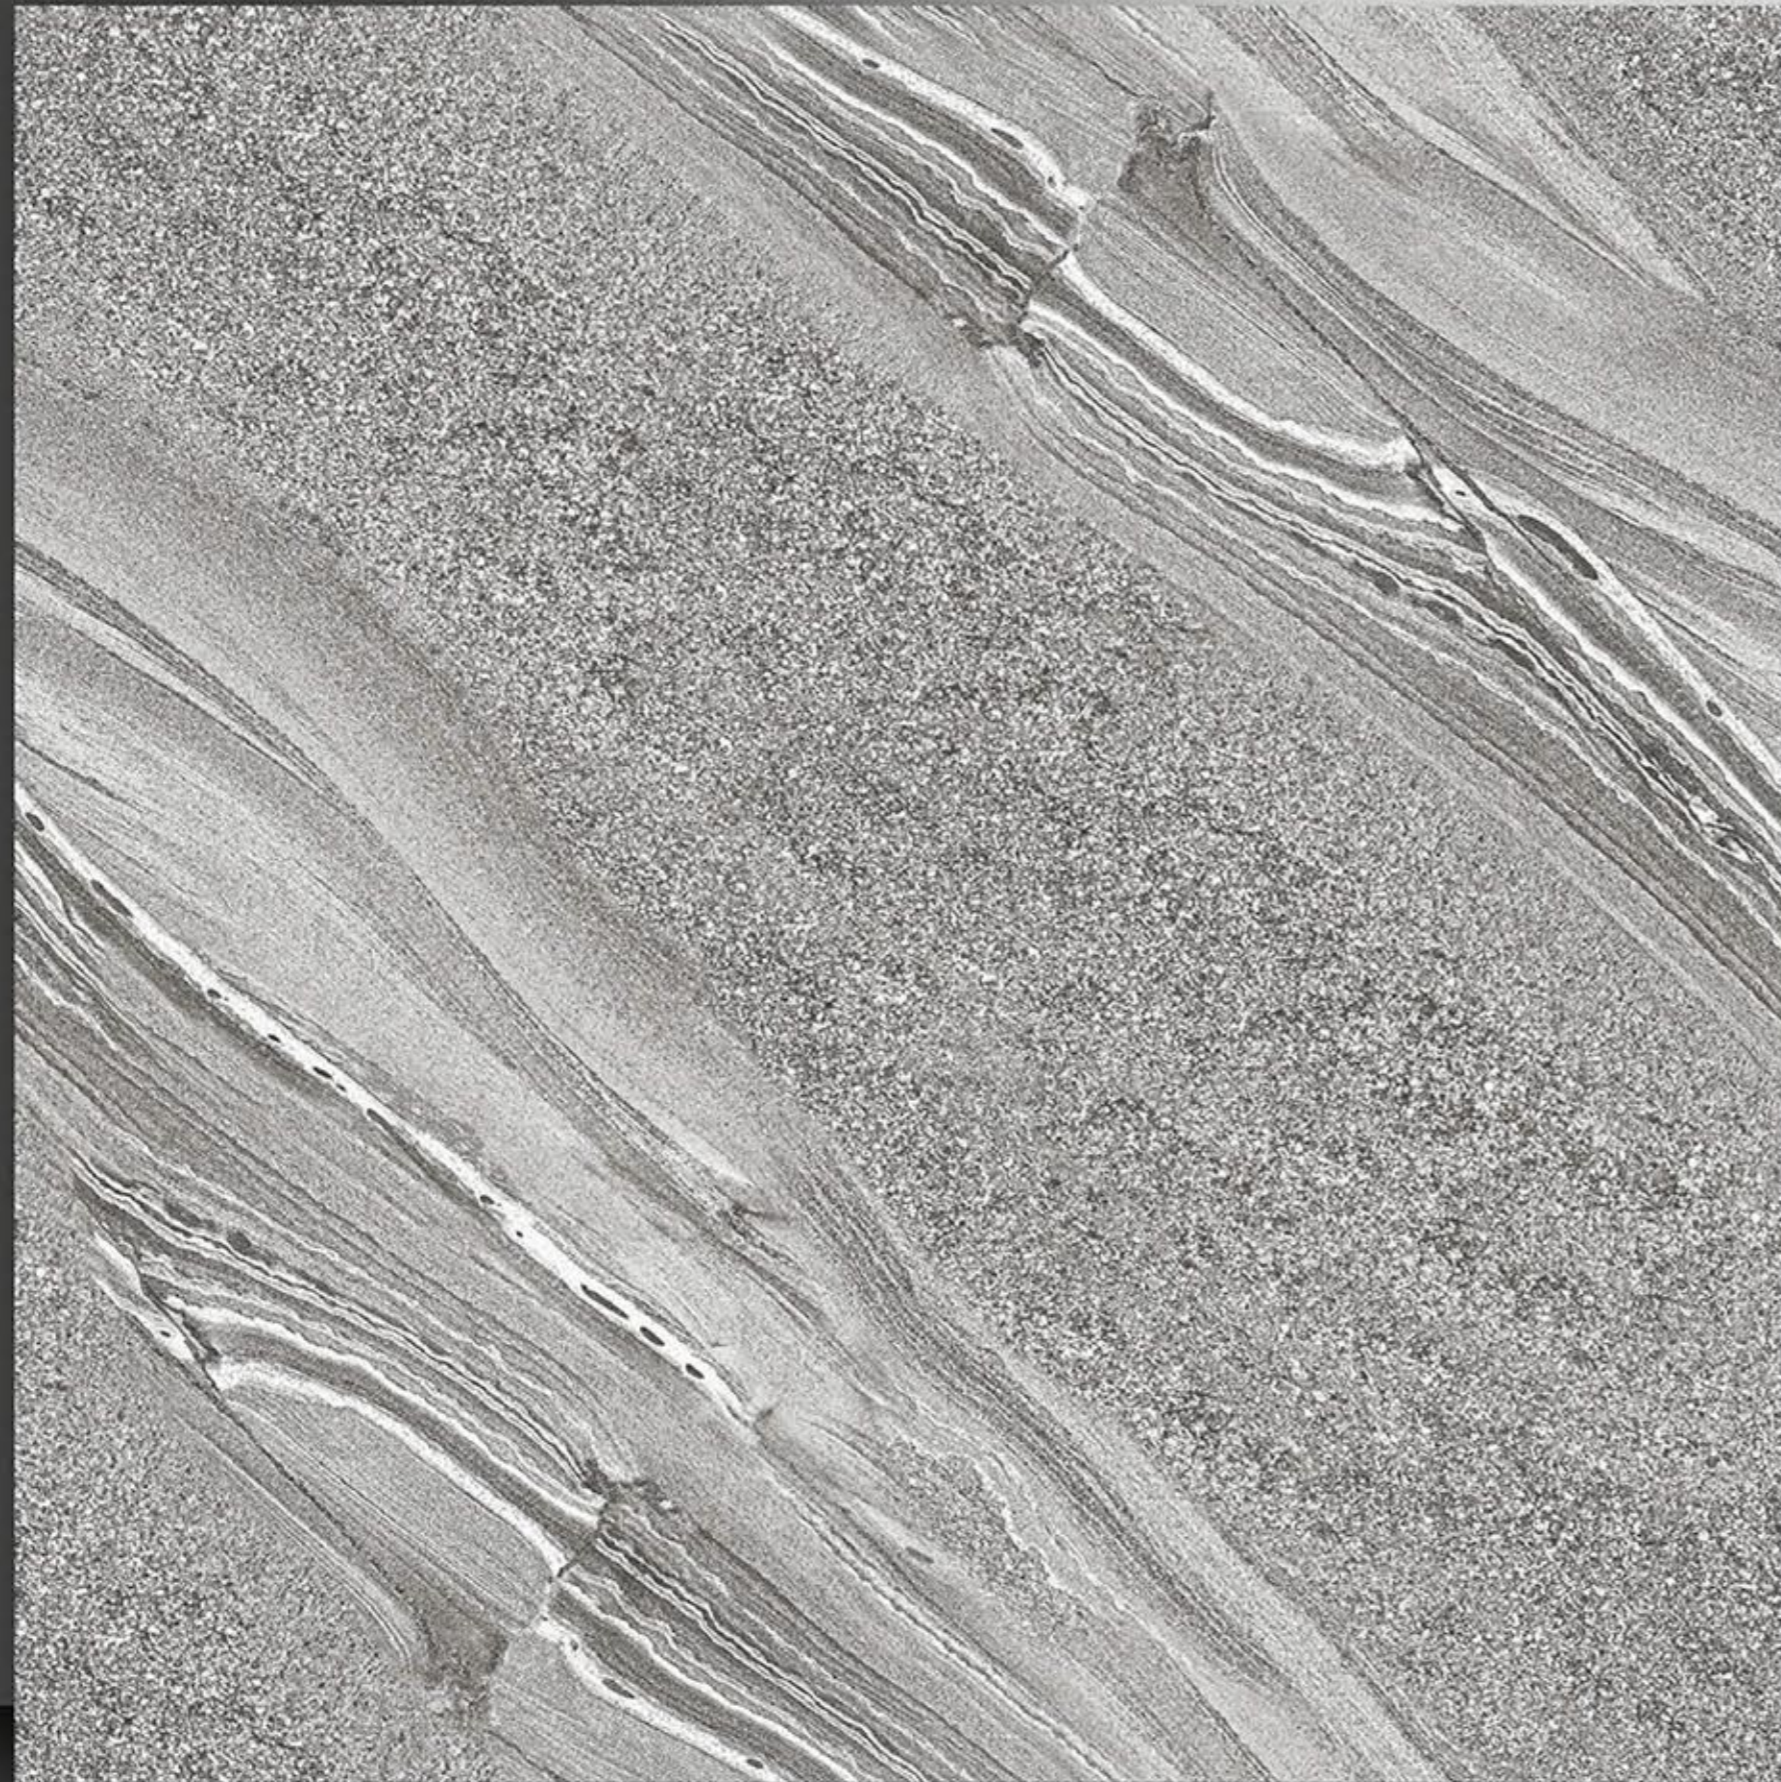

PORCELAIN TILES
600X600MM

8043

NEON^{TM}
TILE