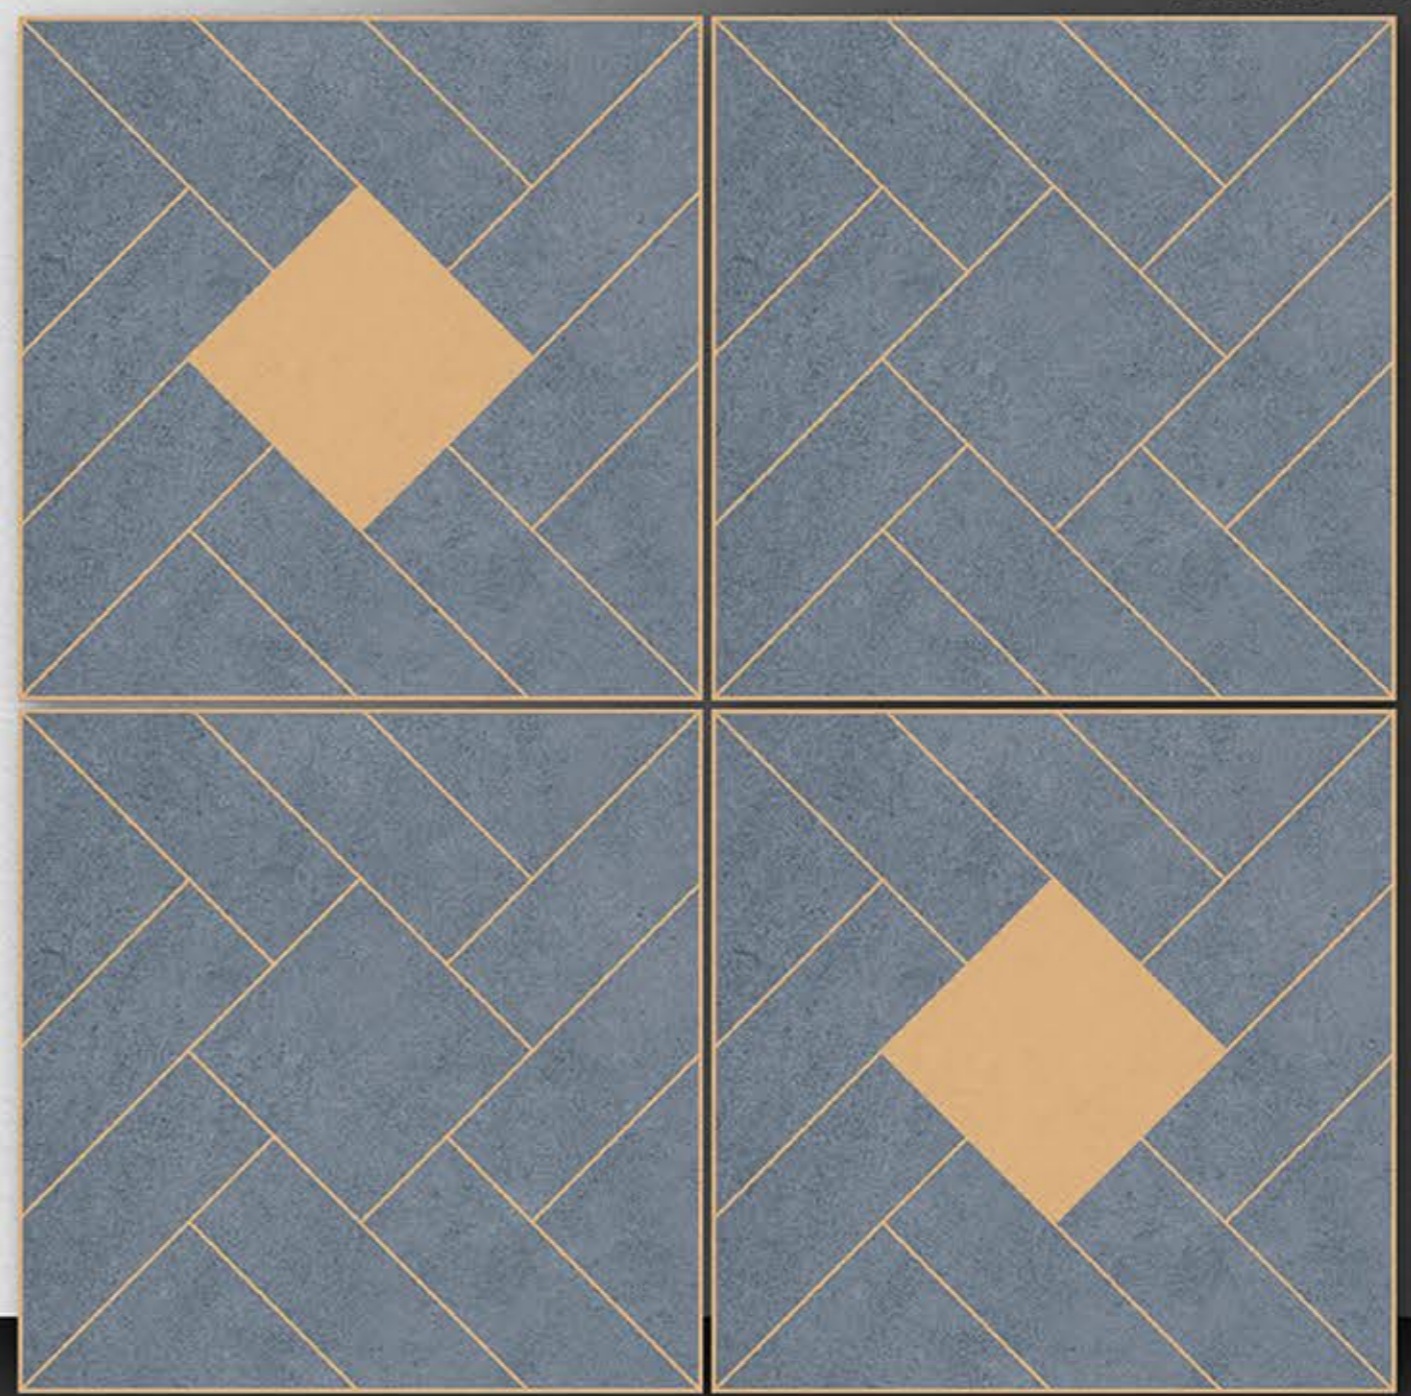

Dark

PORCELAIN TILES
600X600MM

NEONTM
TILE

8070

Decor-1

 **Finish Rustic**

Decor-2

Decor-1