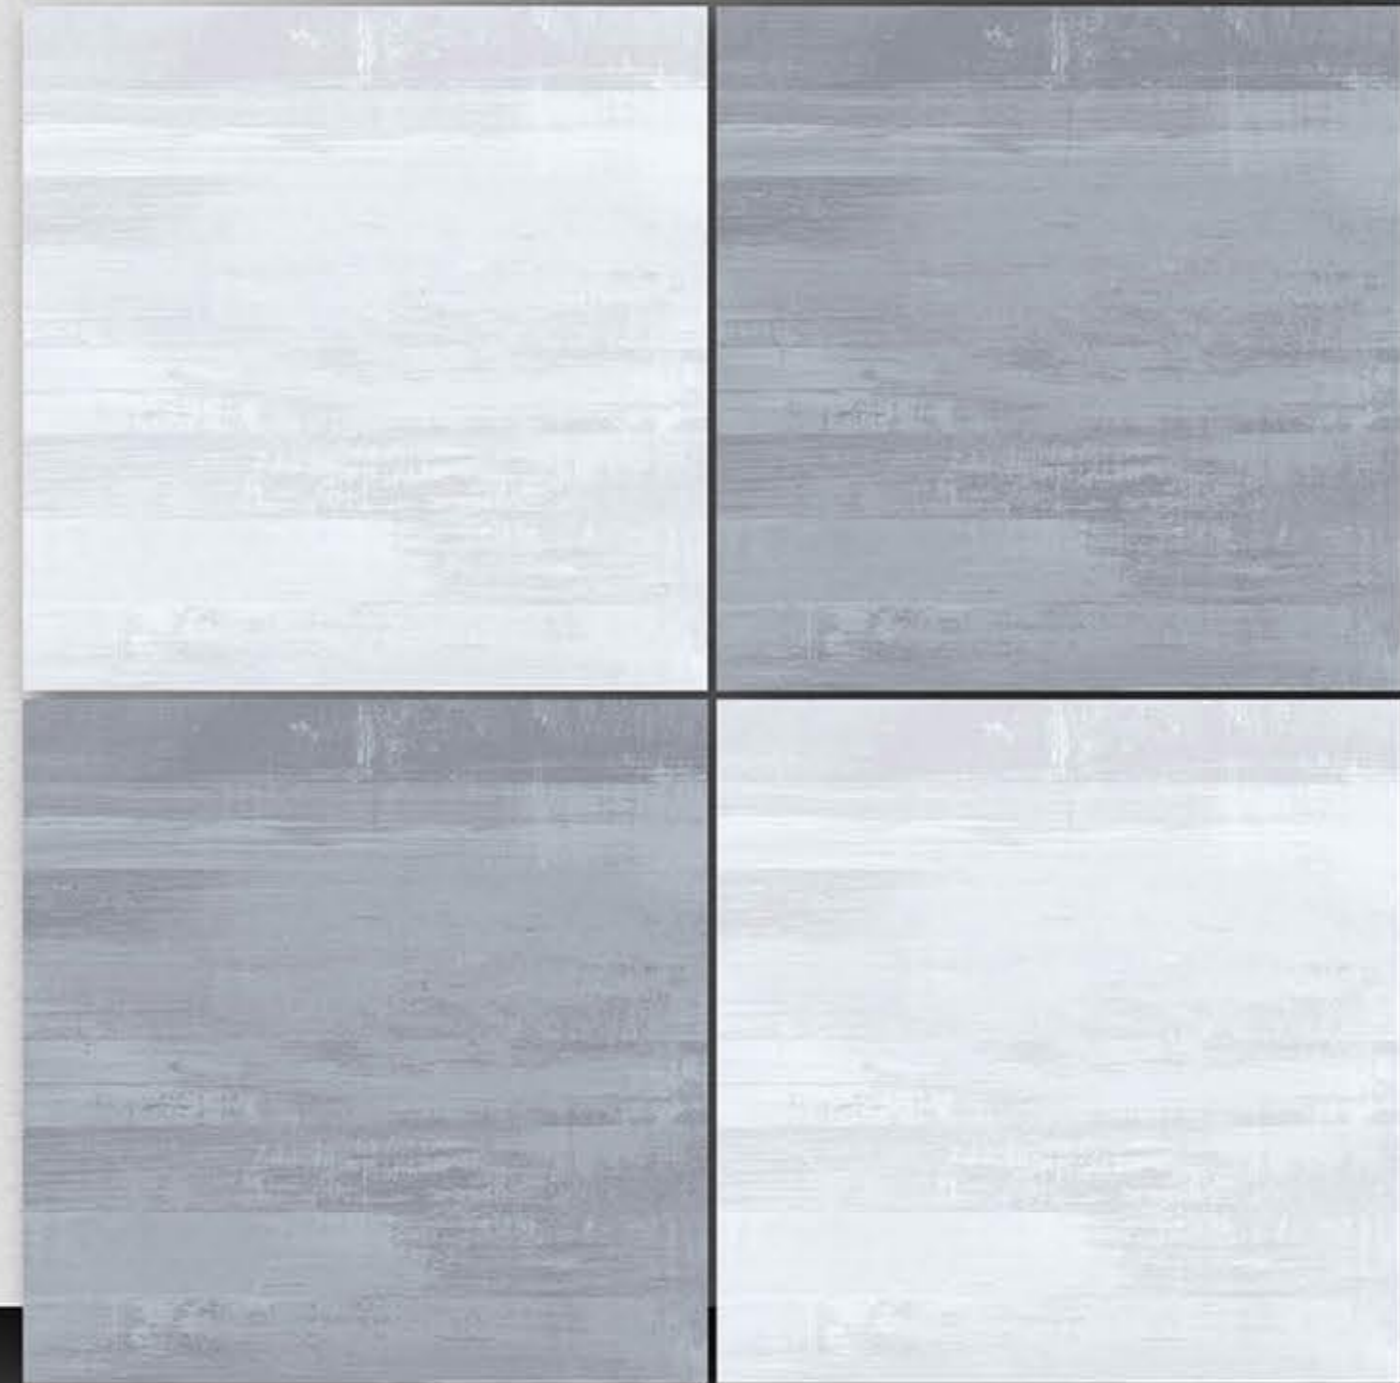

Light

PORCELAIN TILES
600X600MM

8045

NEONTM
TILE

 **Finish
Rustic**

Dark

Light

PORCELAIN TILES
600X600MM