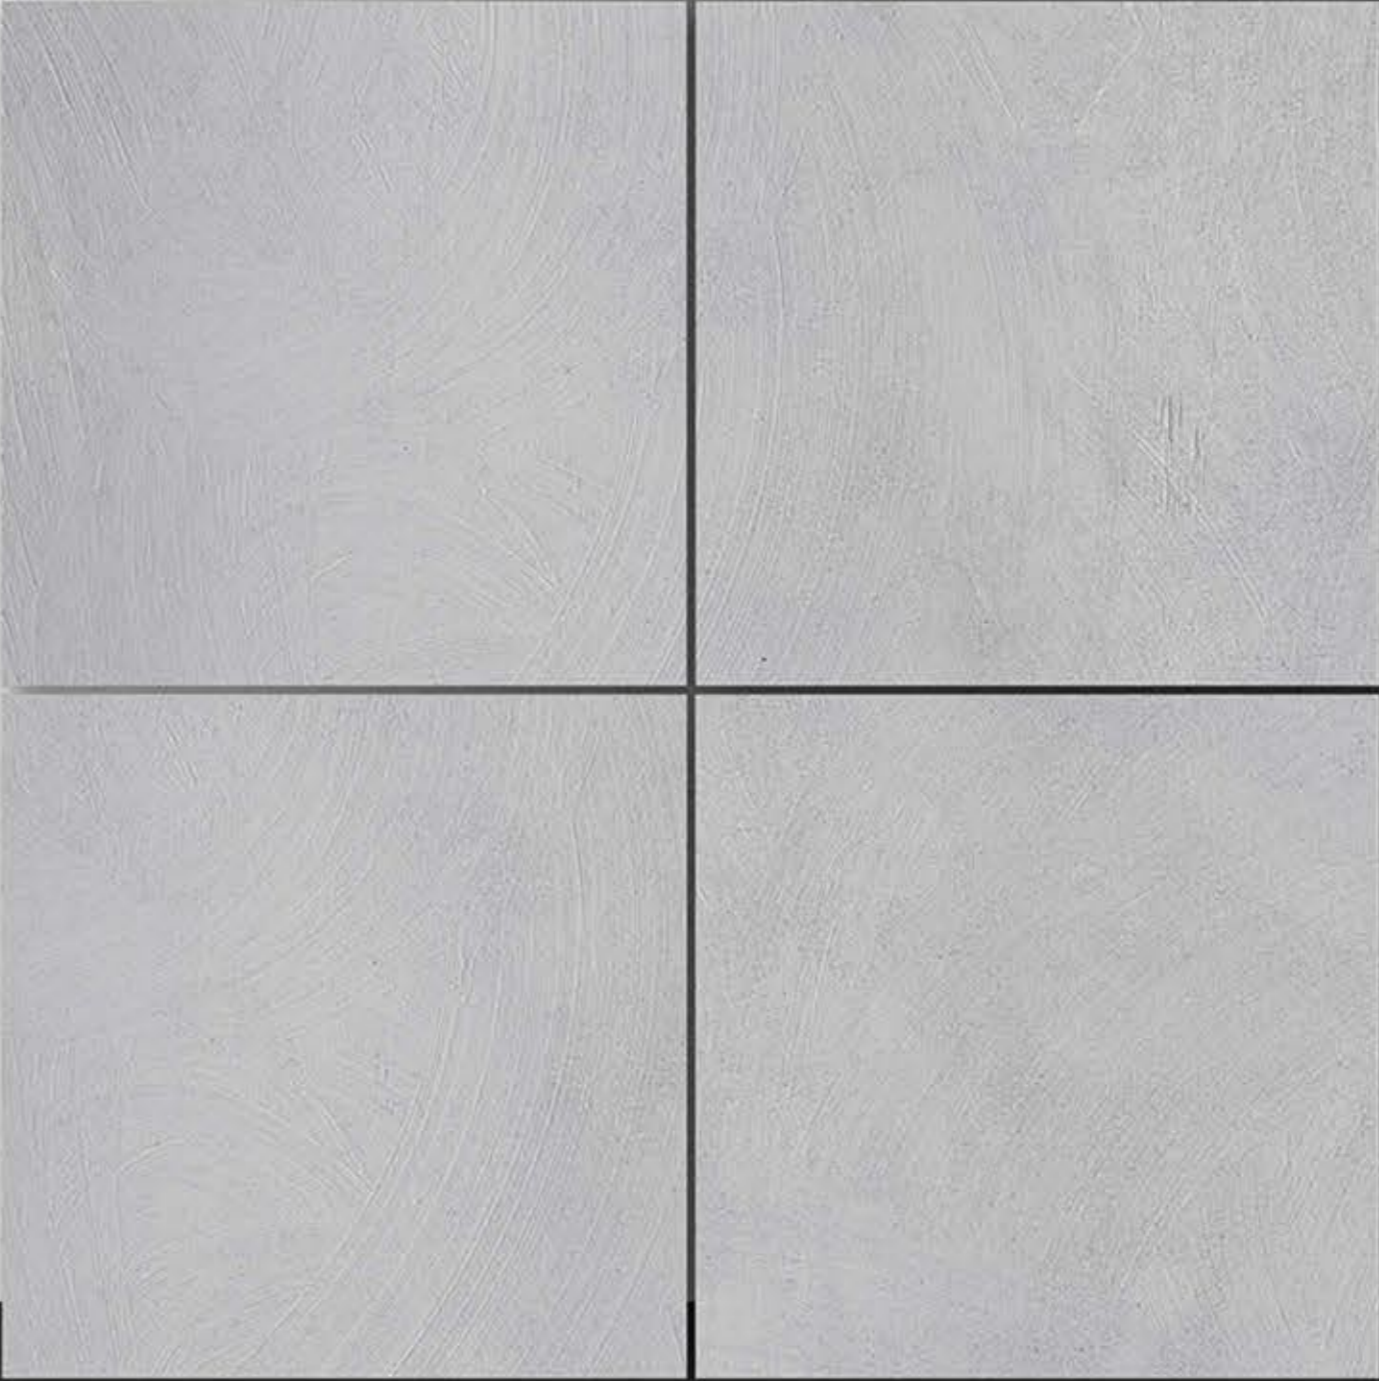

Finish Rustic **Random Phase 4**