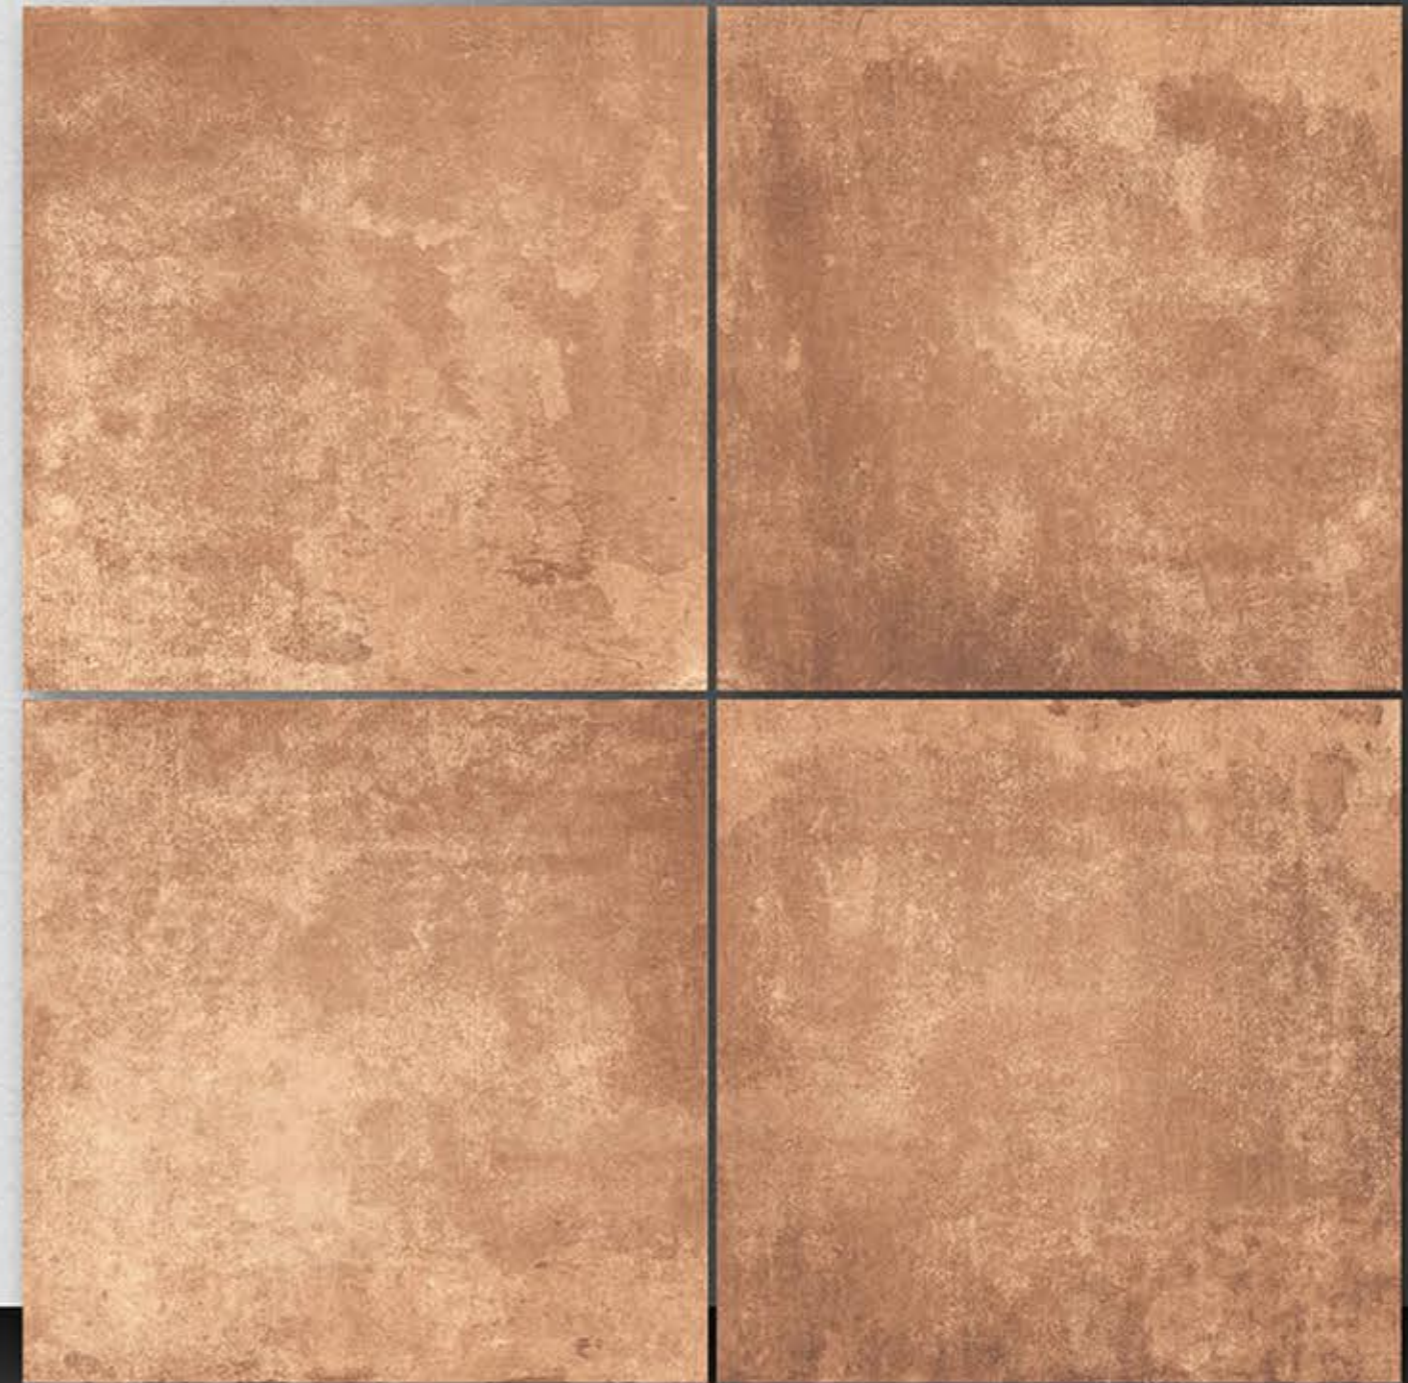

Finish Rustic **Random Phase 6**