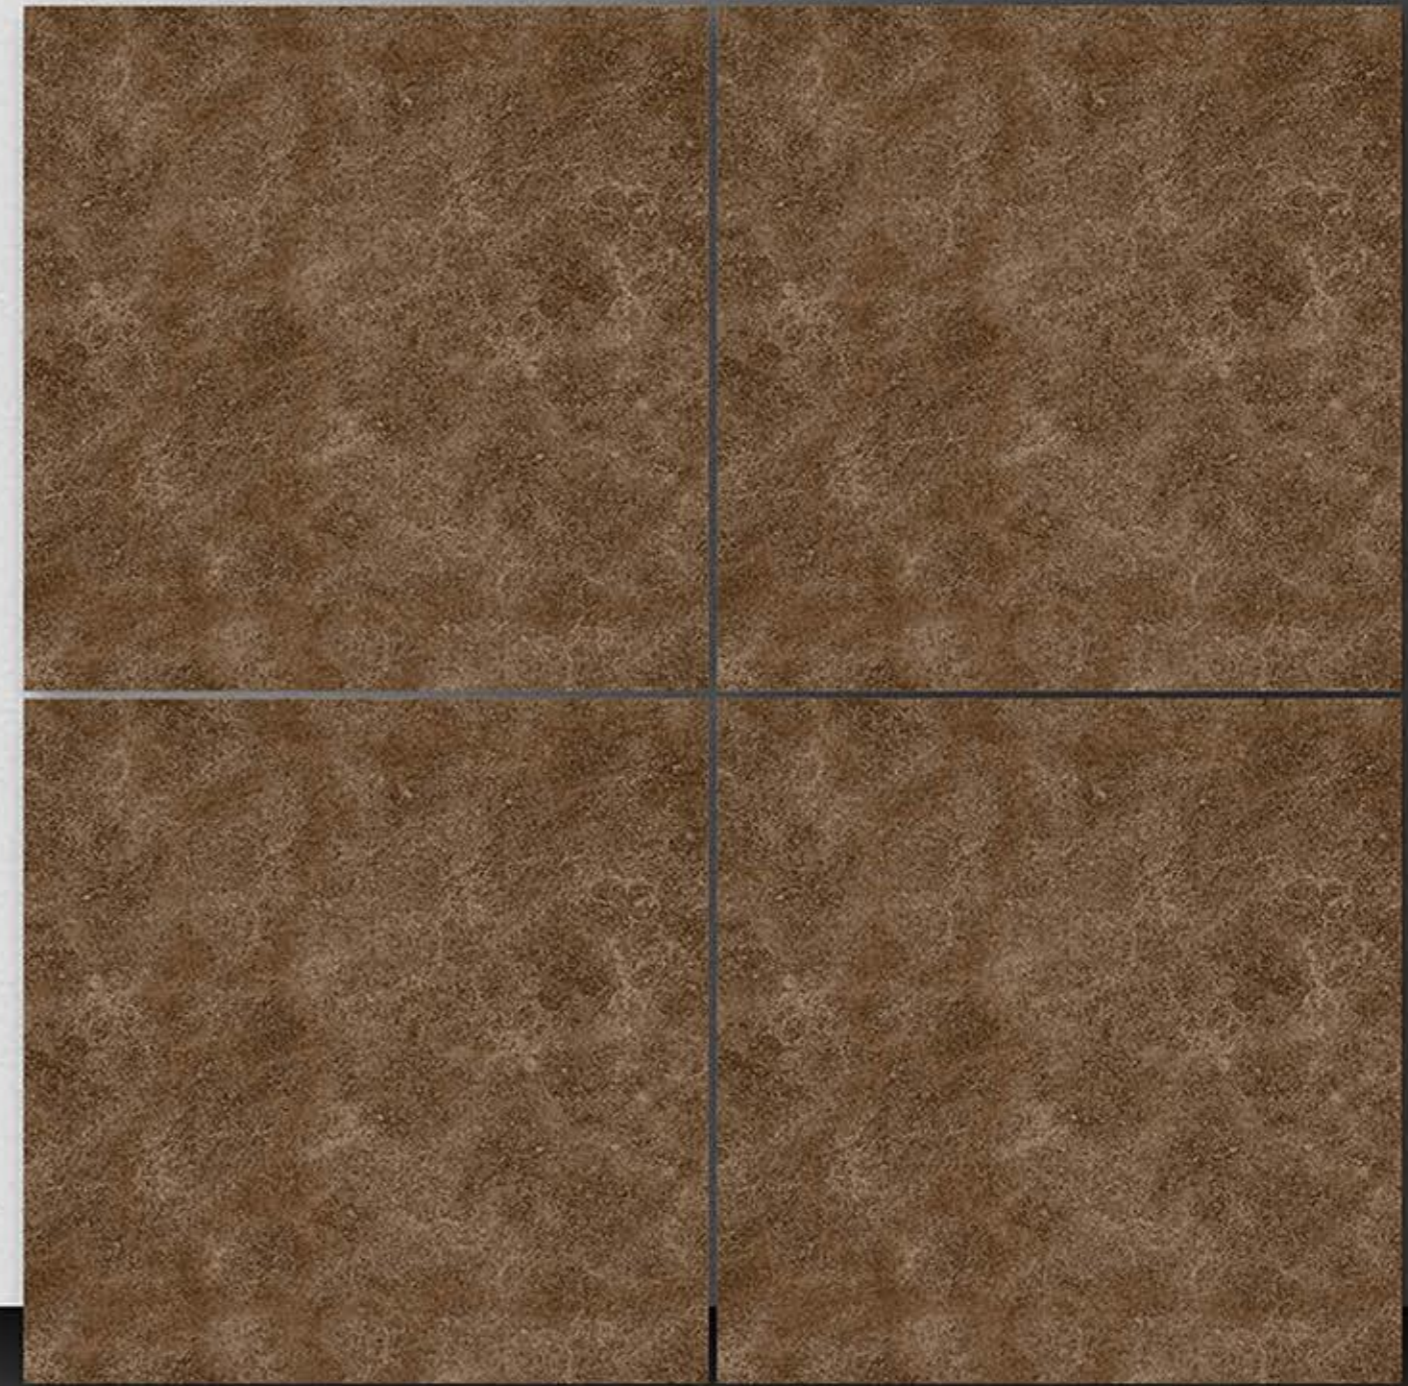

PORCELAIN TILES
600X600MM

8059

NEON^{TM}
TILE

**Finish
Rustic**