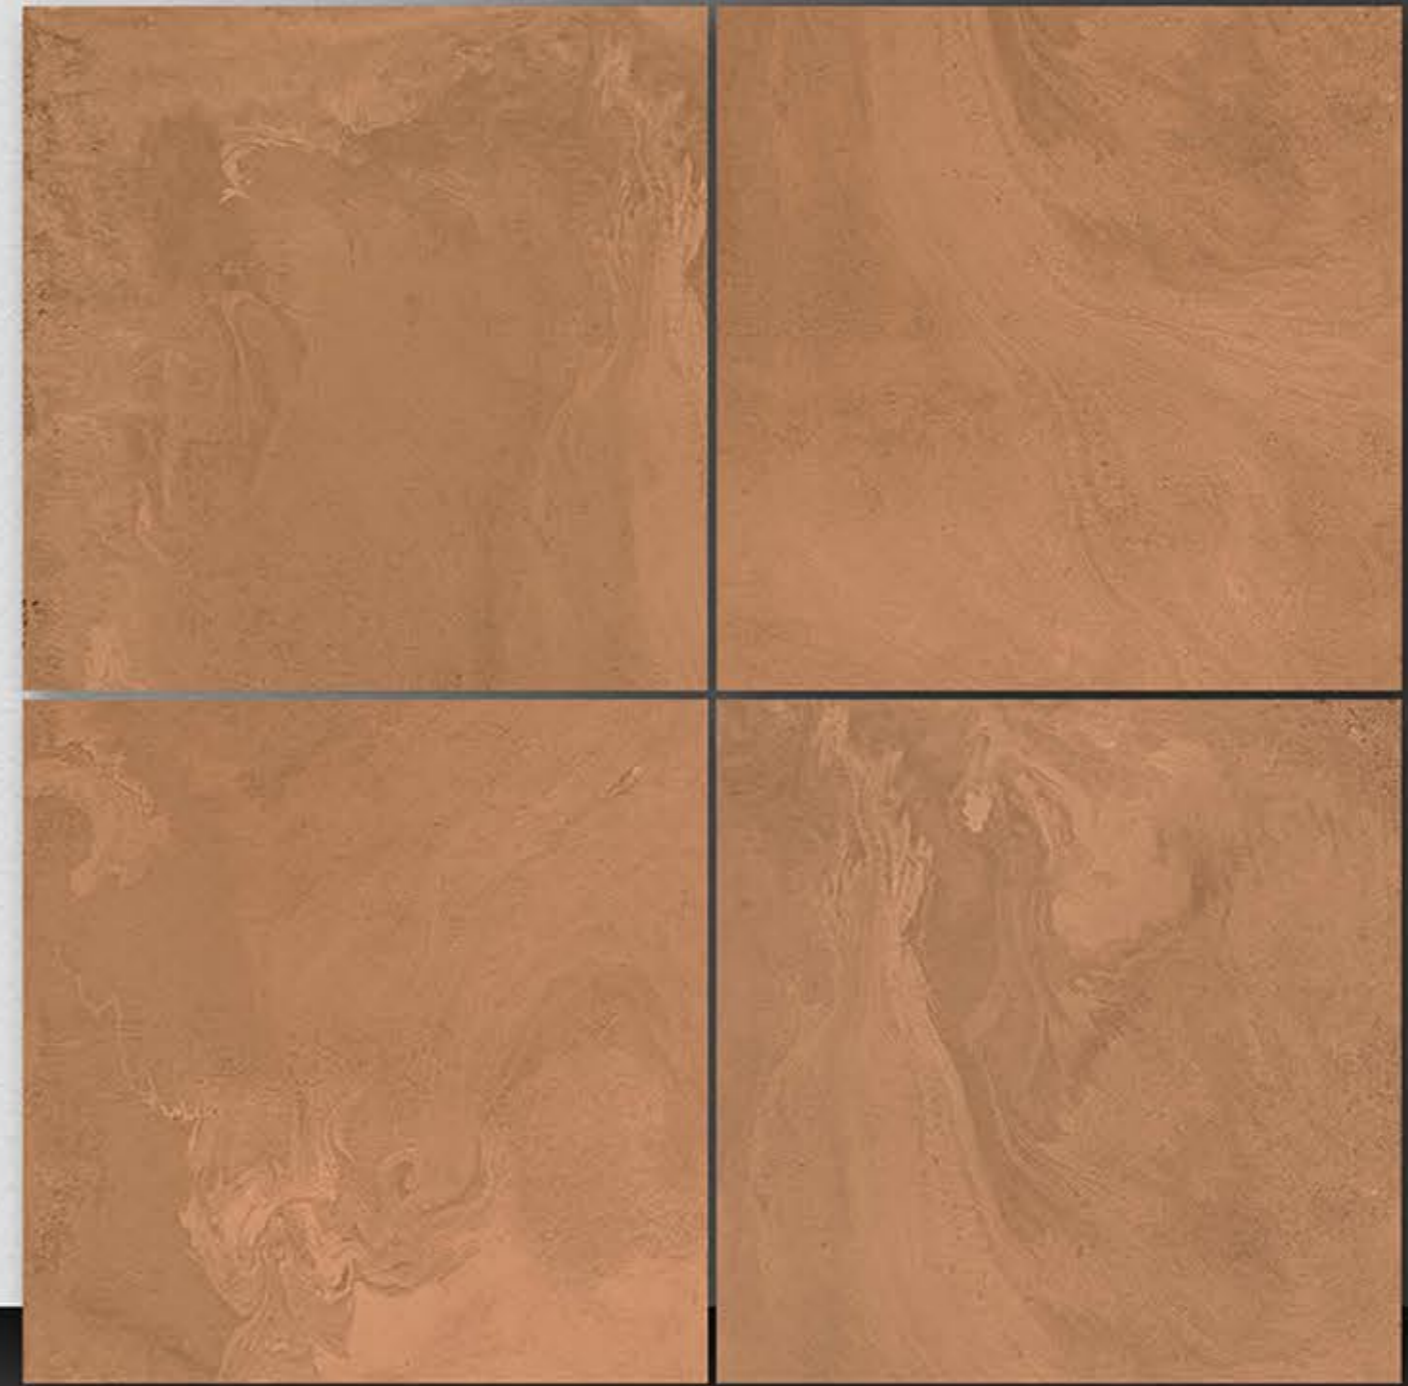

Finish Rustic Random Phase 4