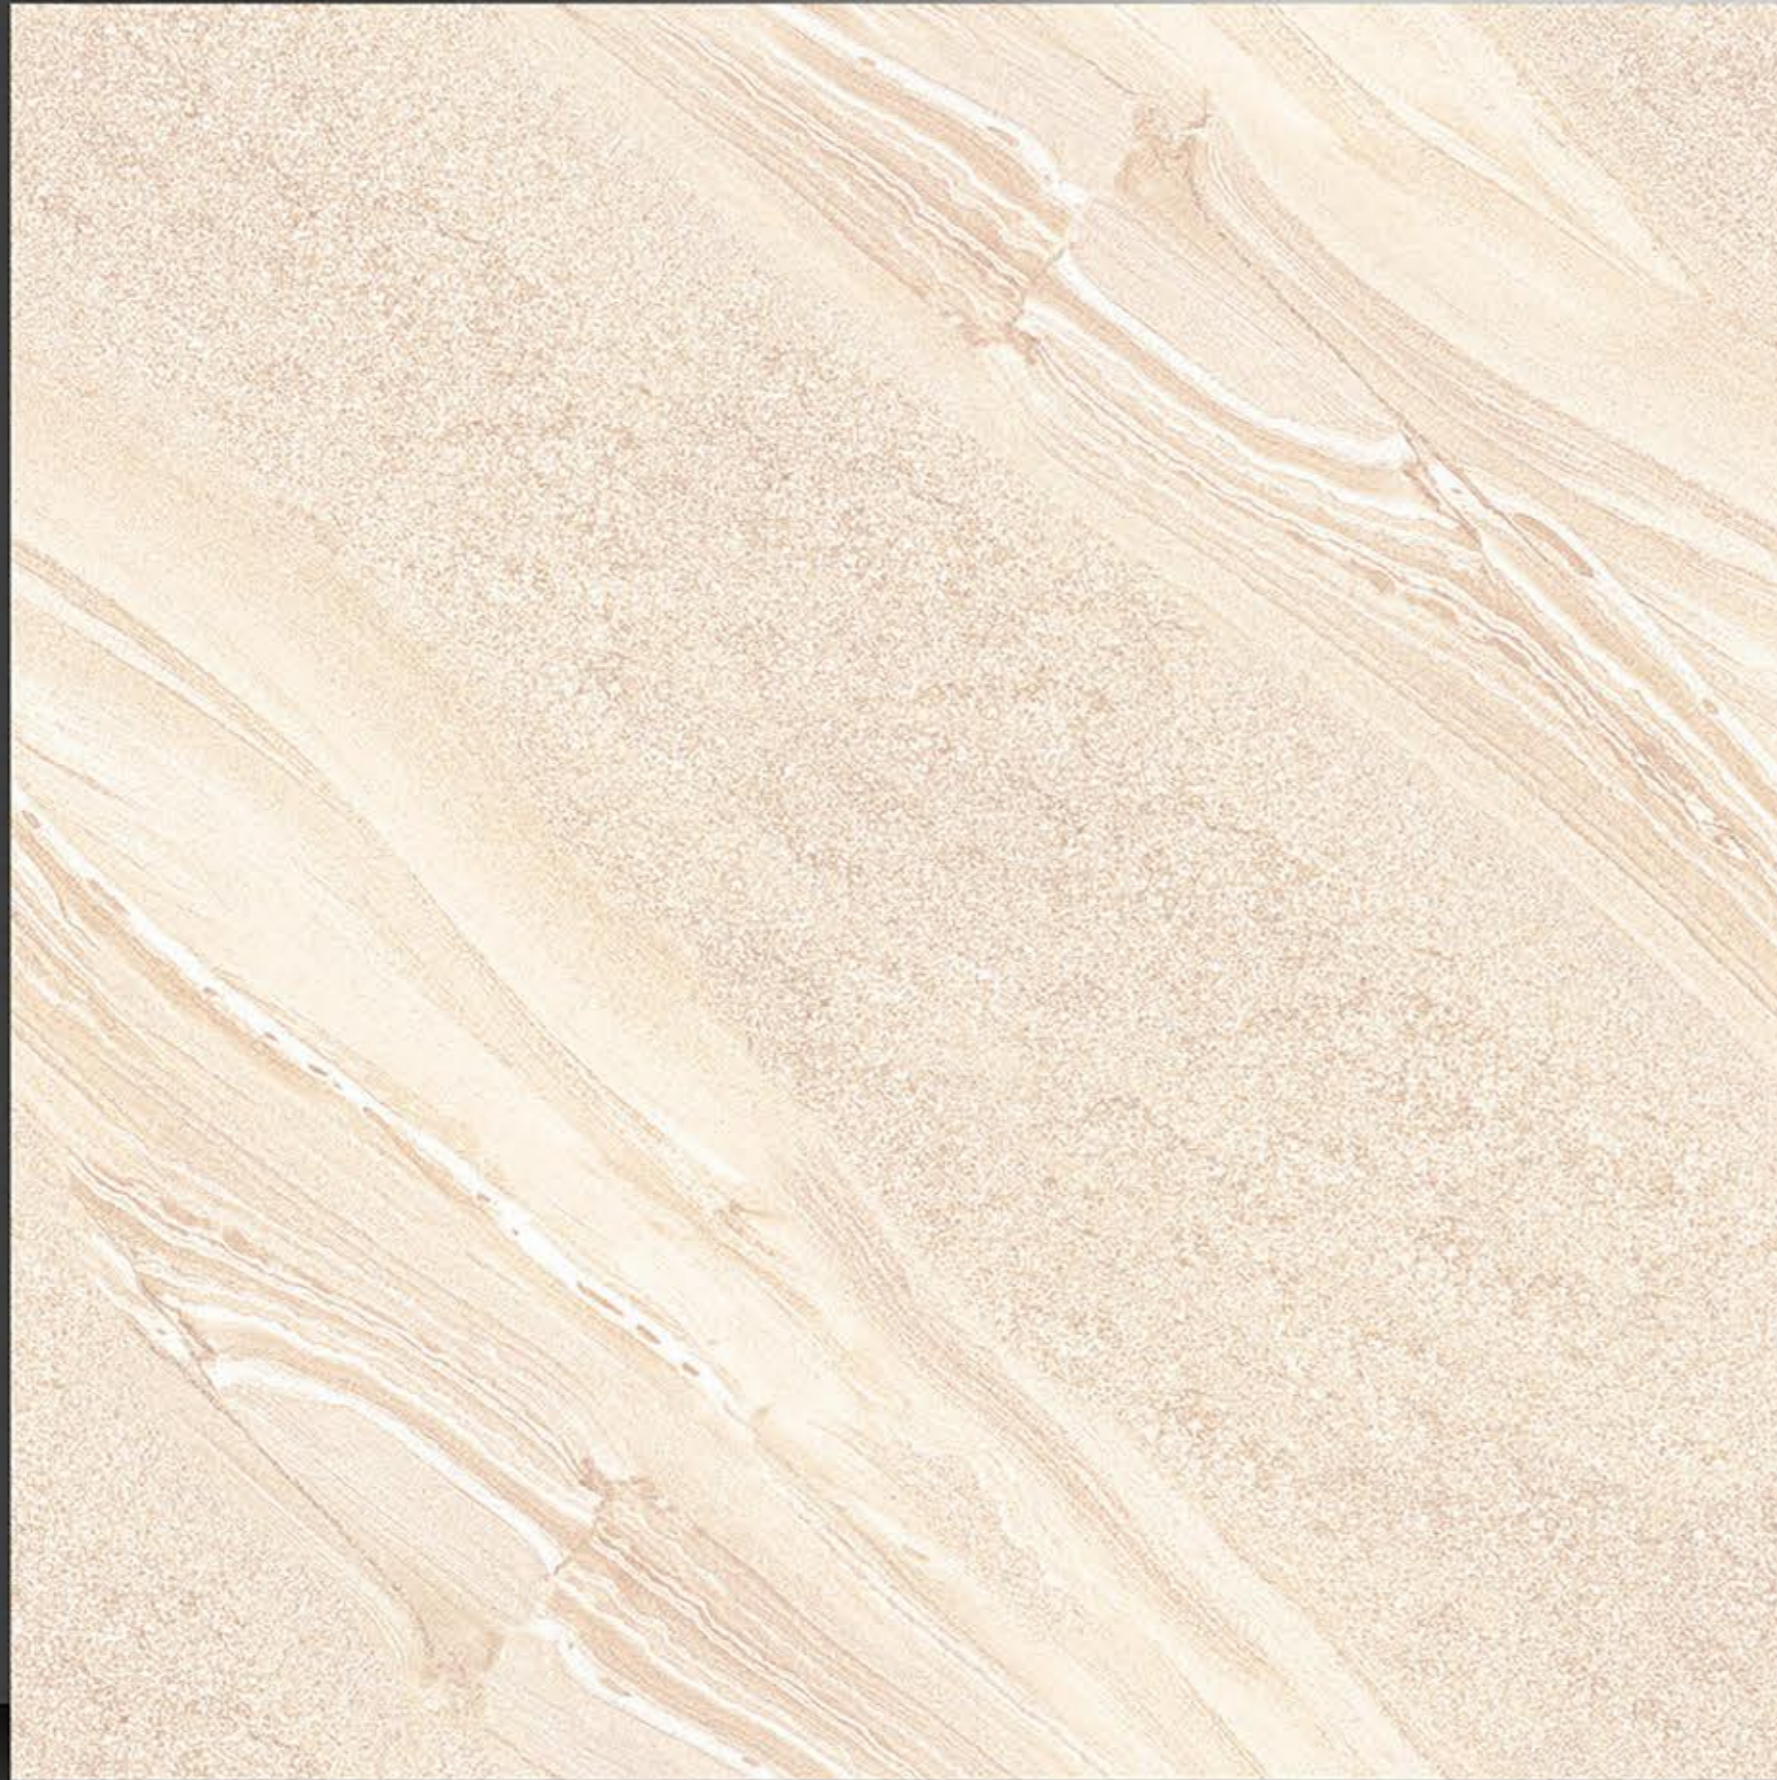

PORCELAIN TILES
600X600MM

8042

NEON^{TM}
TILE