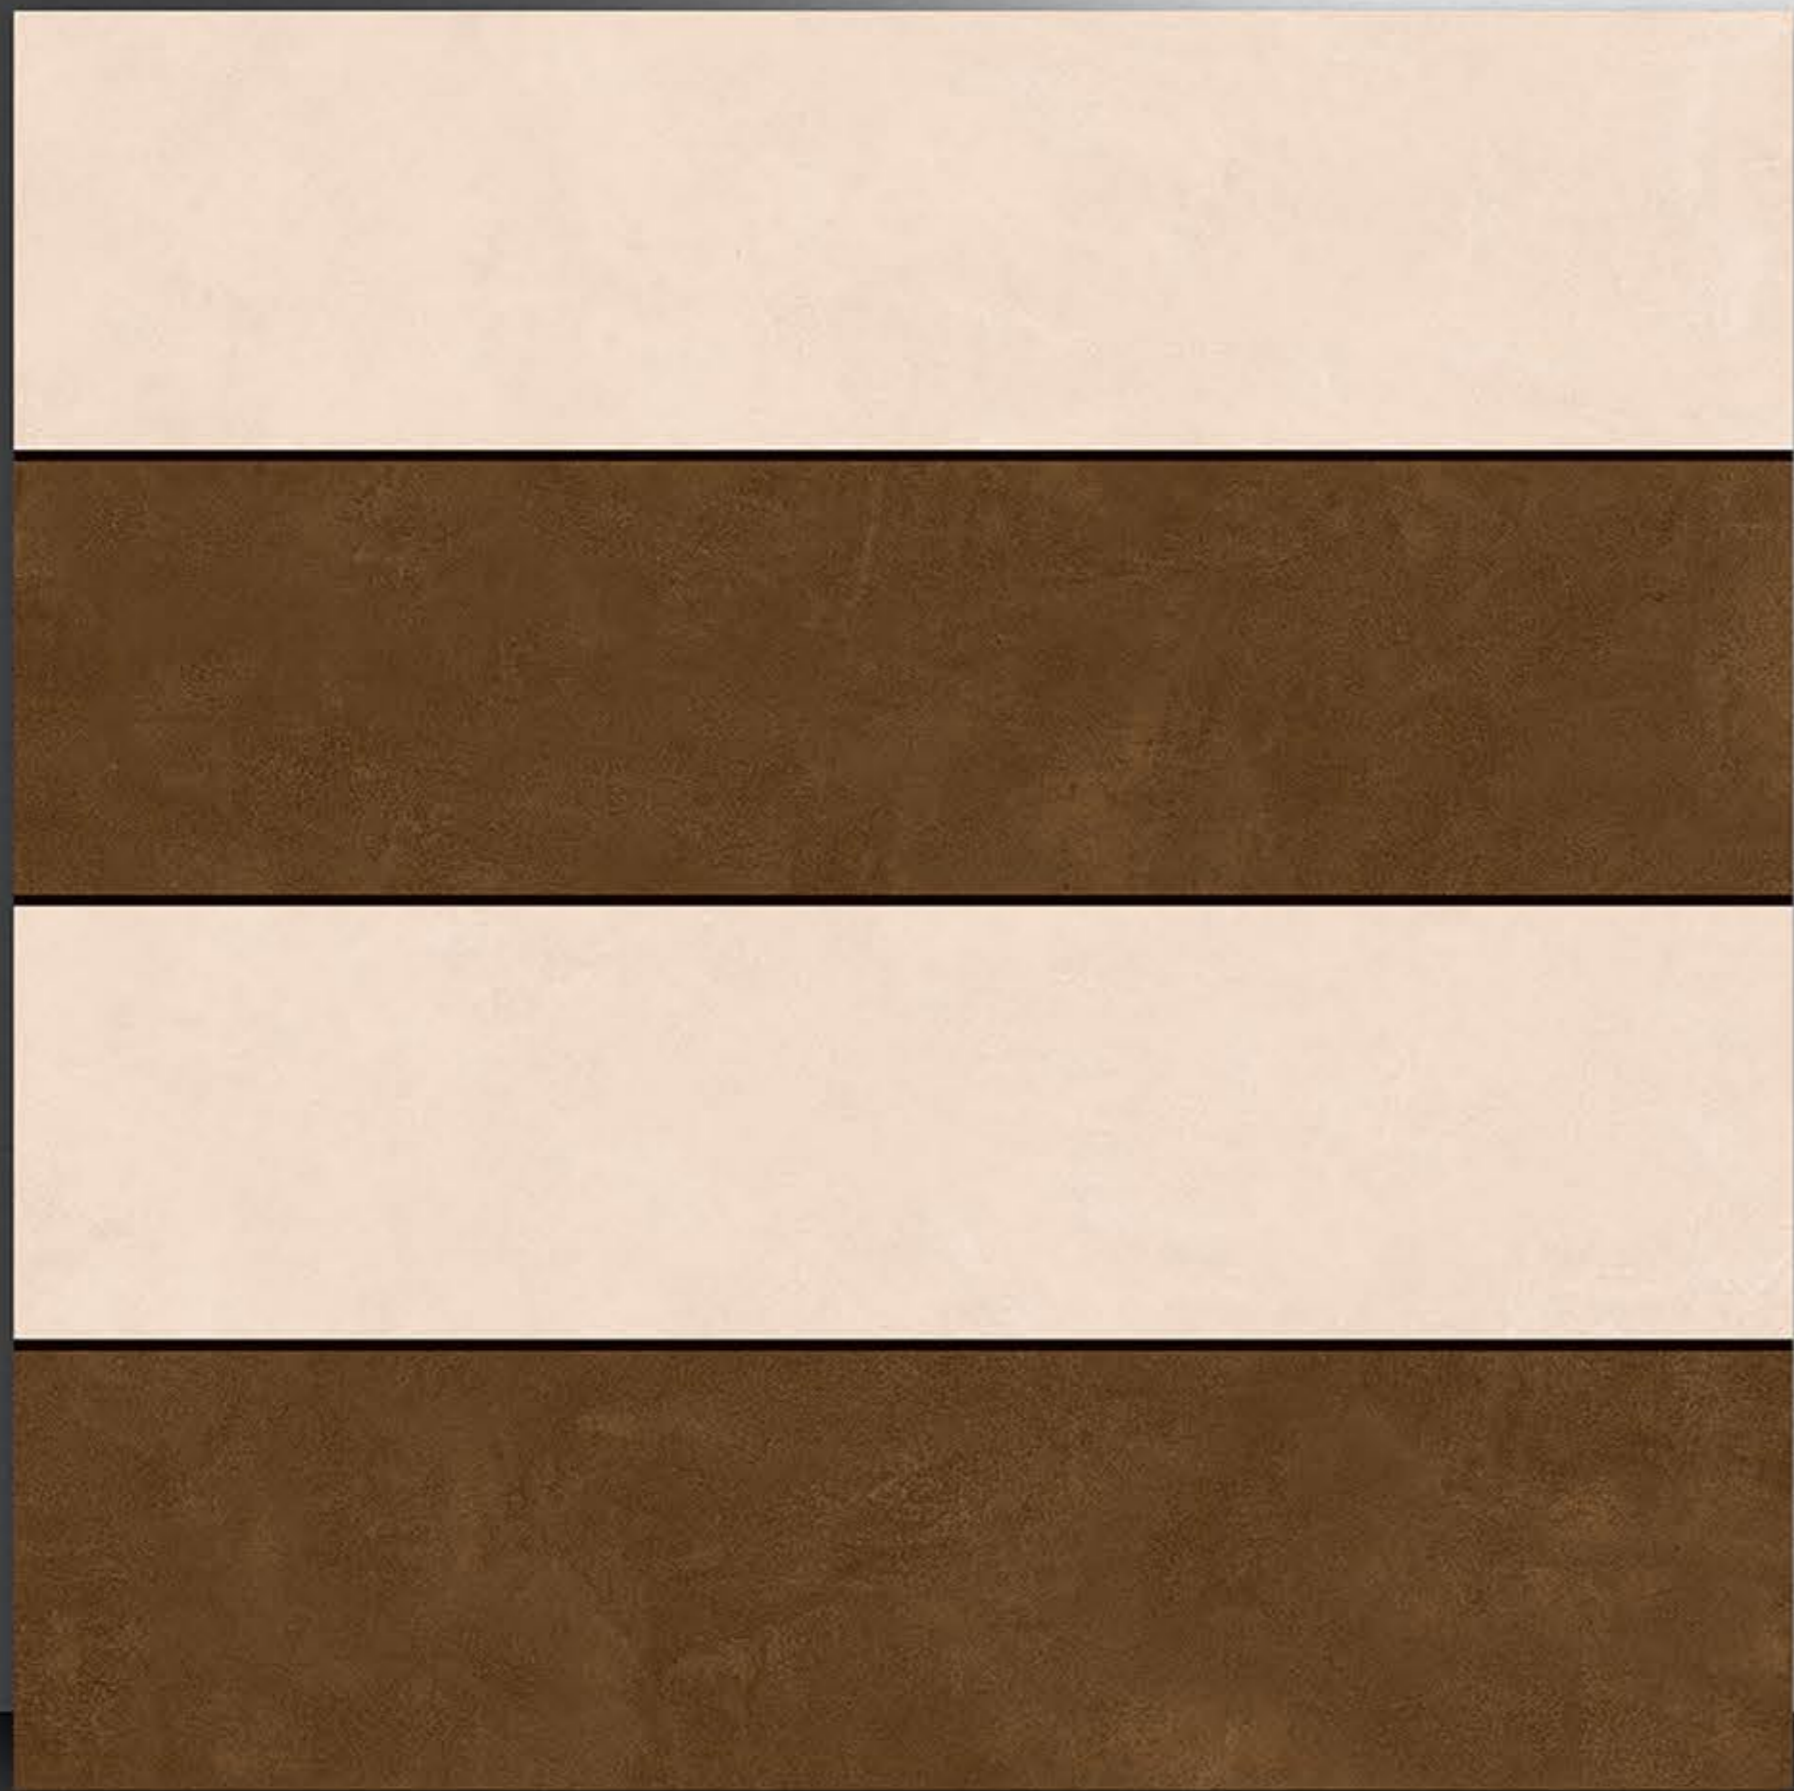

PORCELAIN TILES
600X600MM

8071

Decor