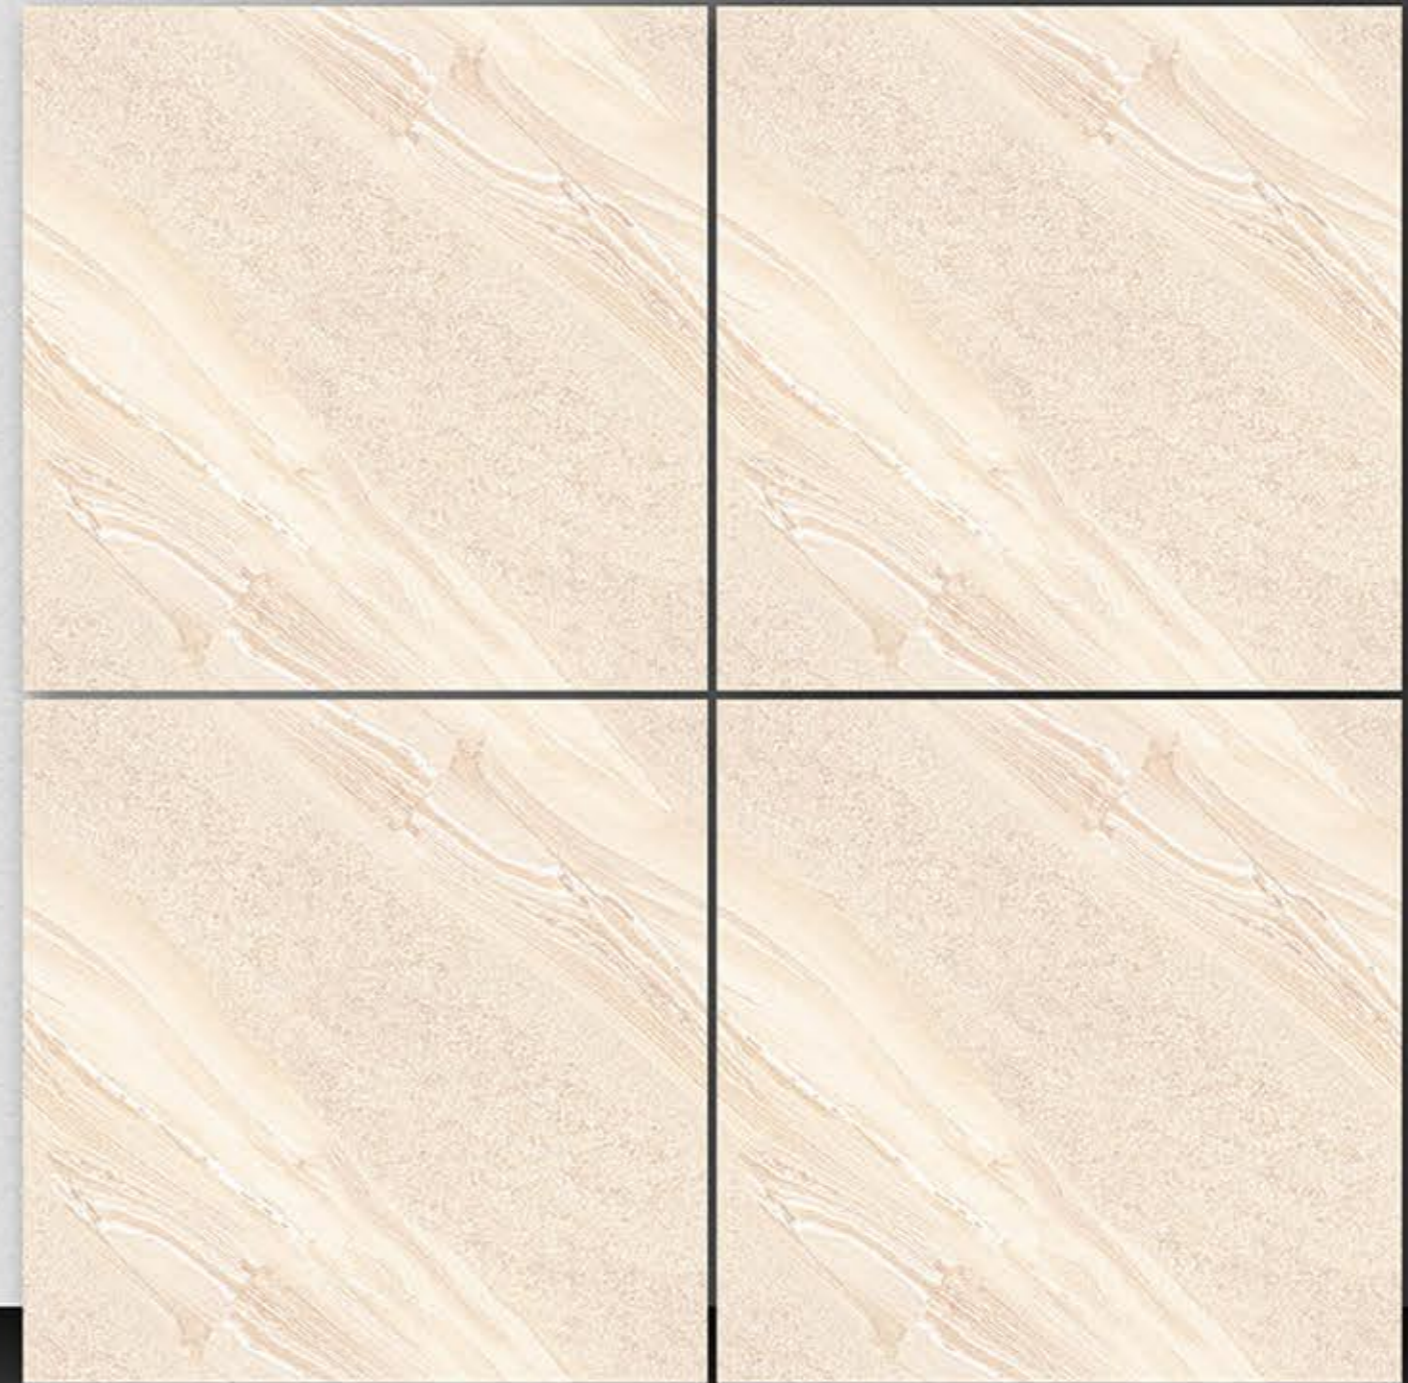

 **Finish
Rustic**

PORCELAIN TILES
600X600MM

8042

NEONTM
TILE

 **Finish
Rustic**

PORCELAIN TILES
600X600MM

8043

NEONTM
TILE