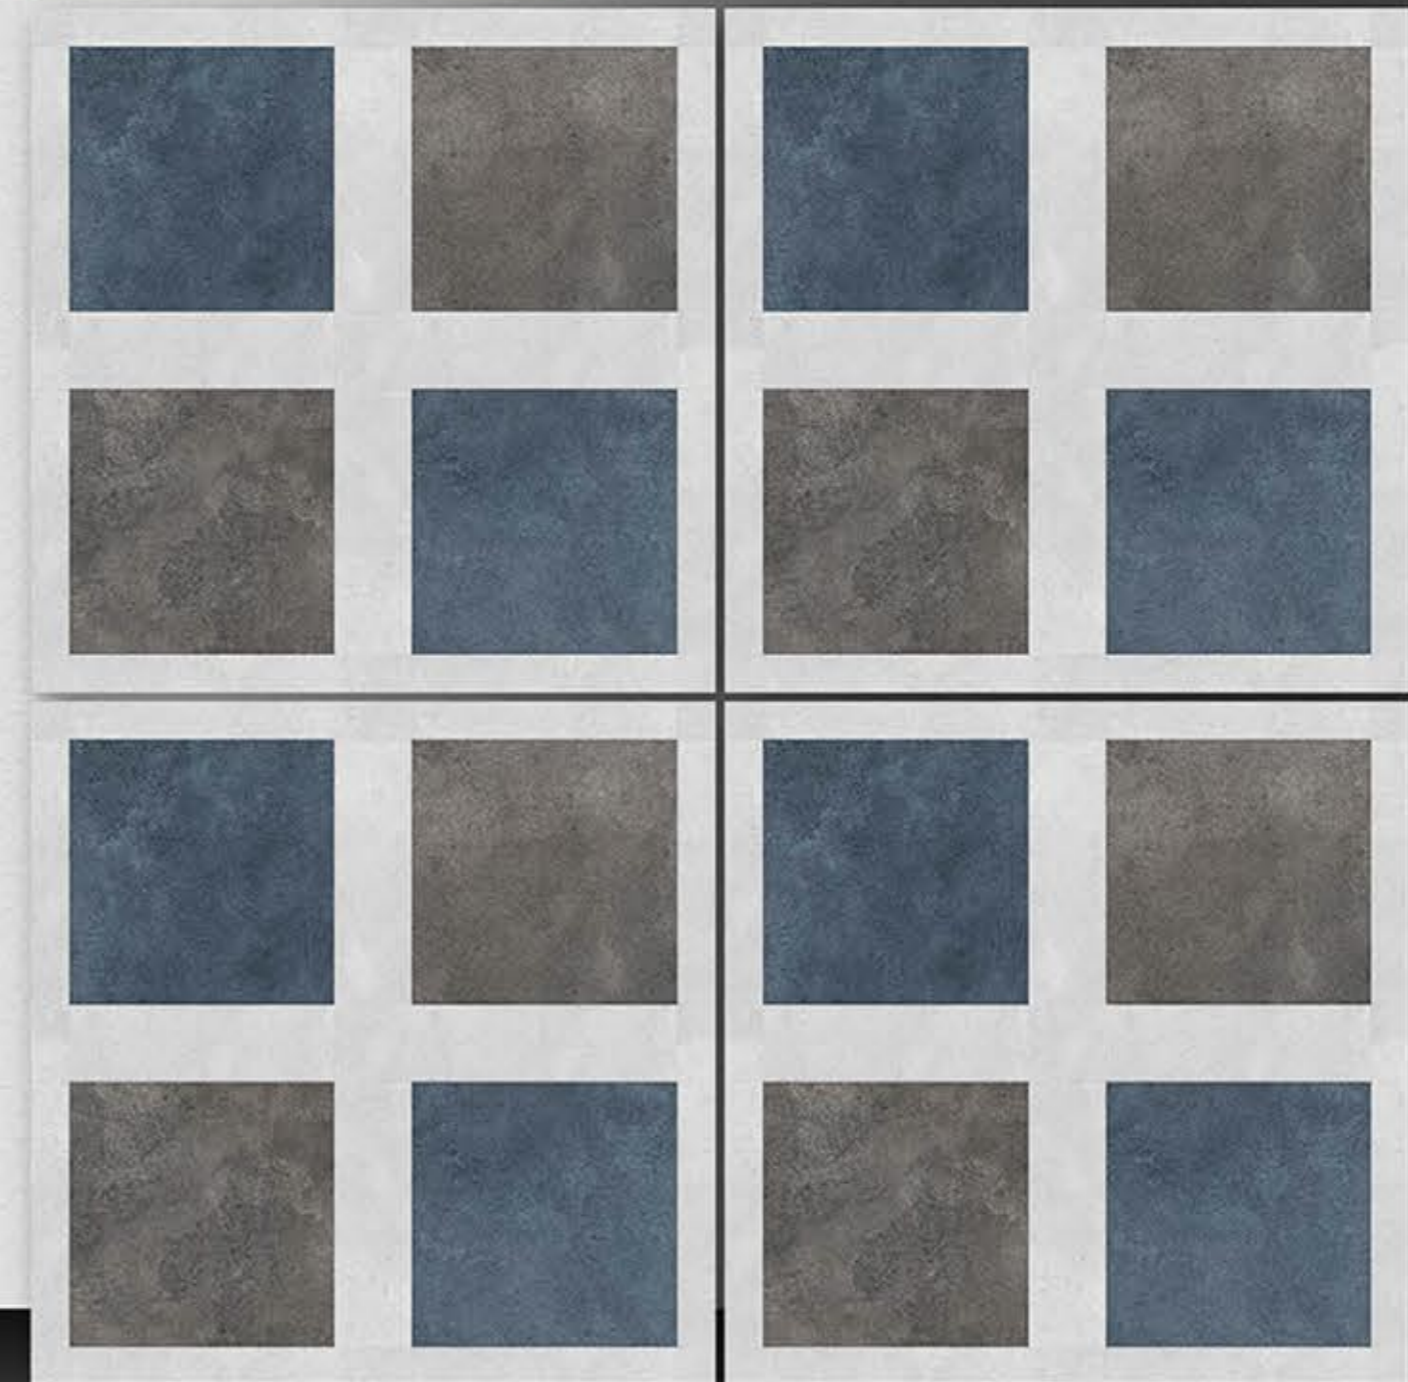

Finish
Rustic

Dark

Light

PORCELAIN TILES
600X600MM

8052

NEONTM
TILE

 **Finish
Rustic**

PORCELAIN TILES
600X600MM