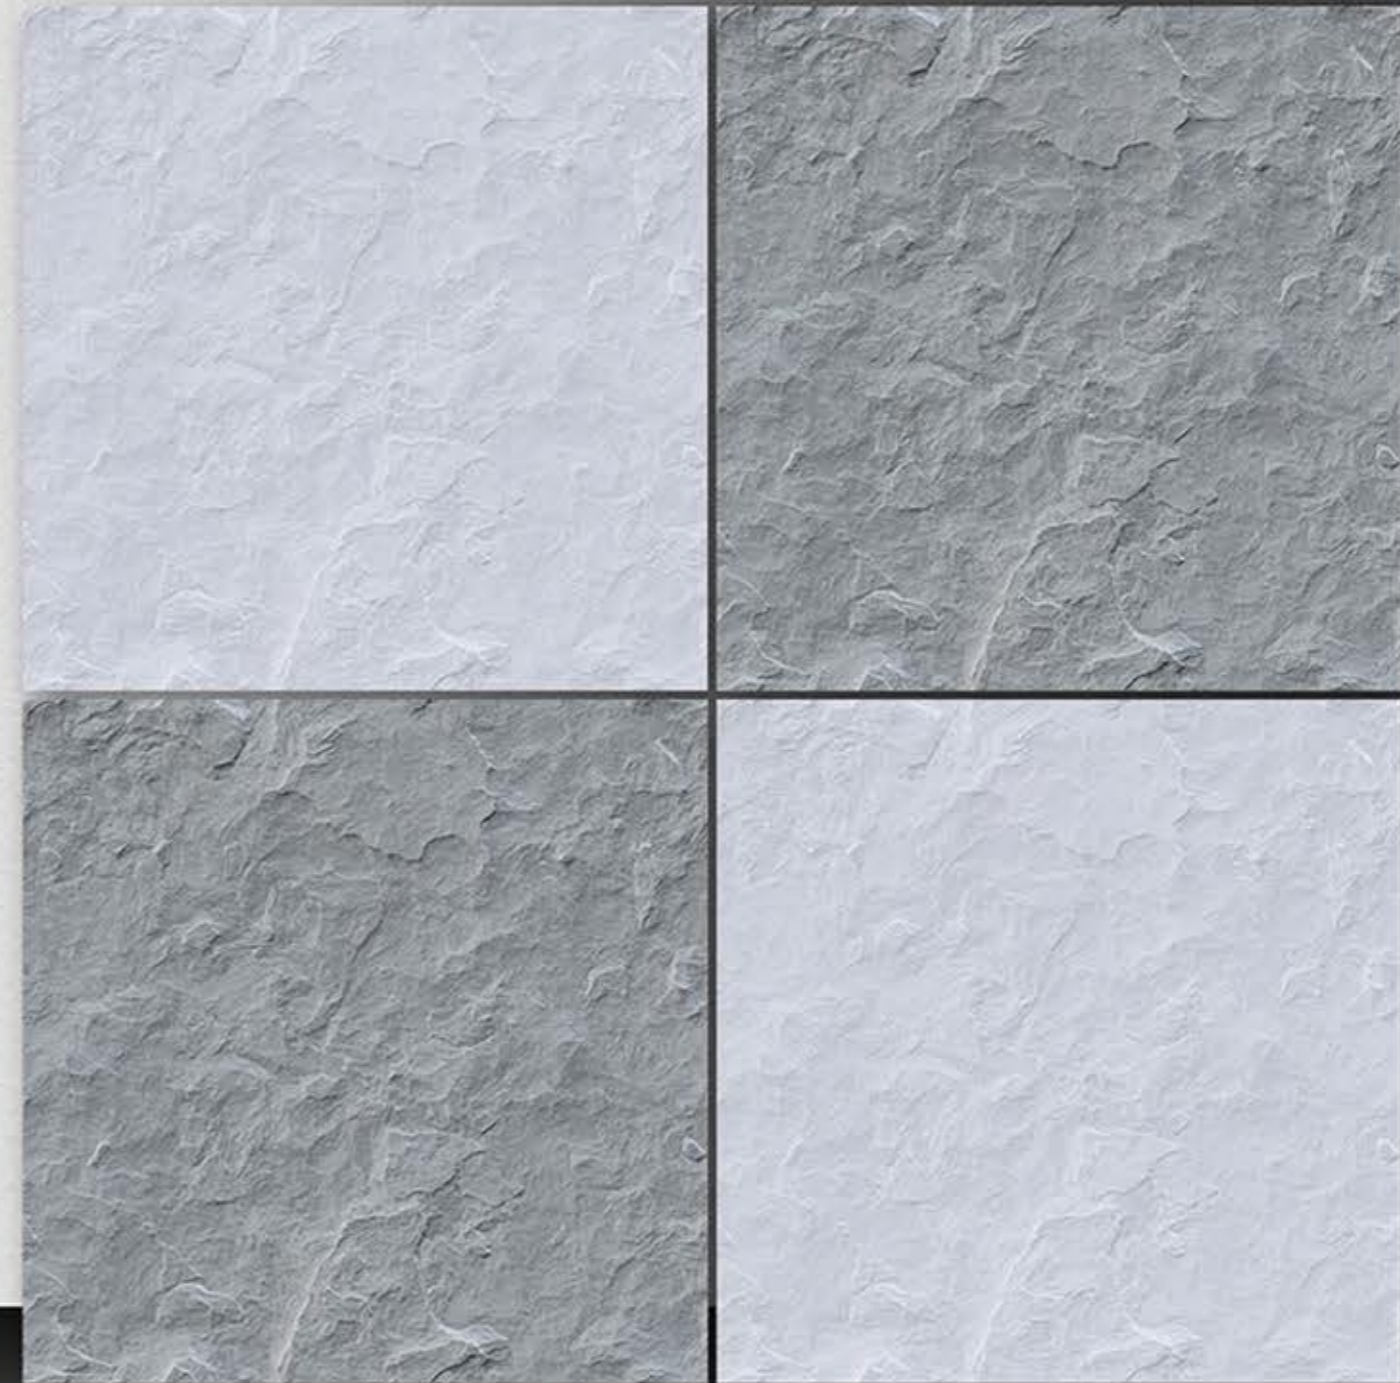

Finish
Rustic

Dark