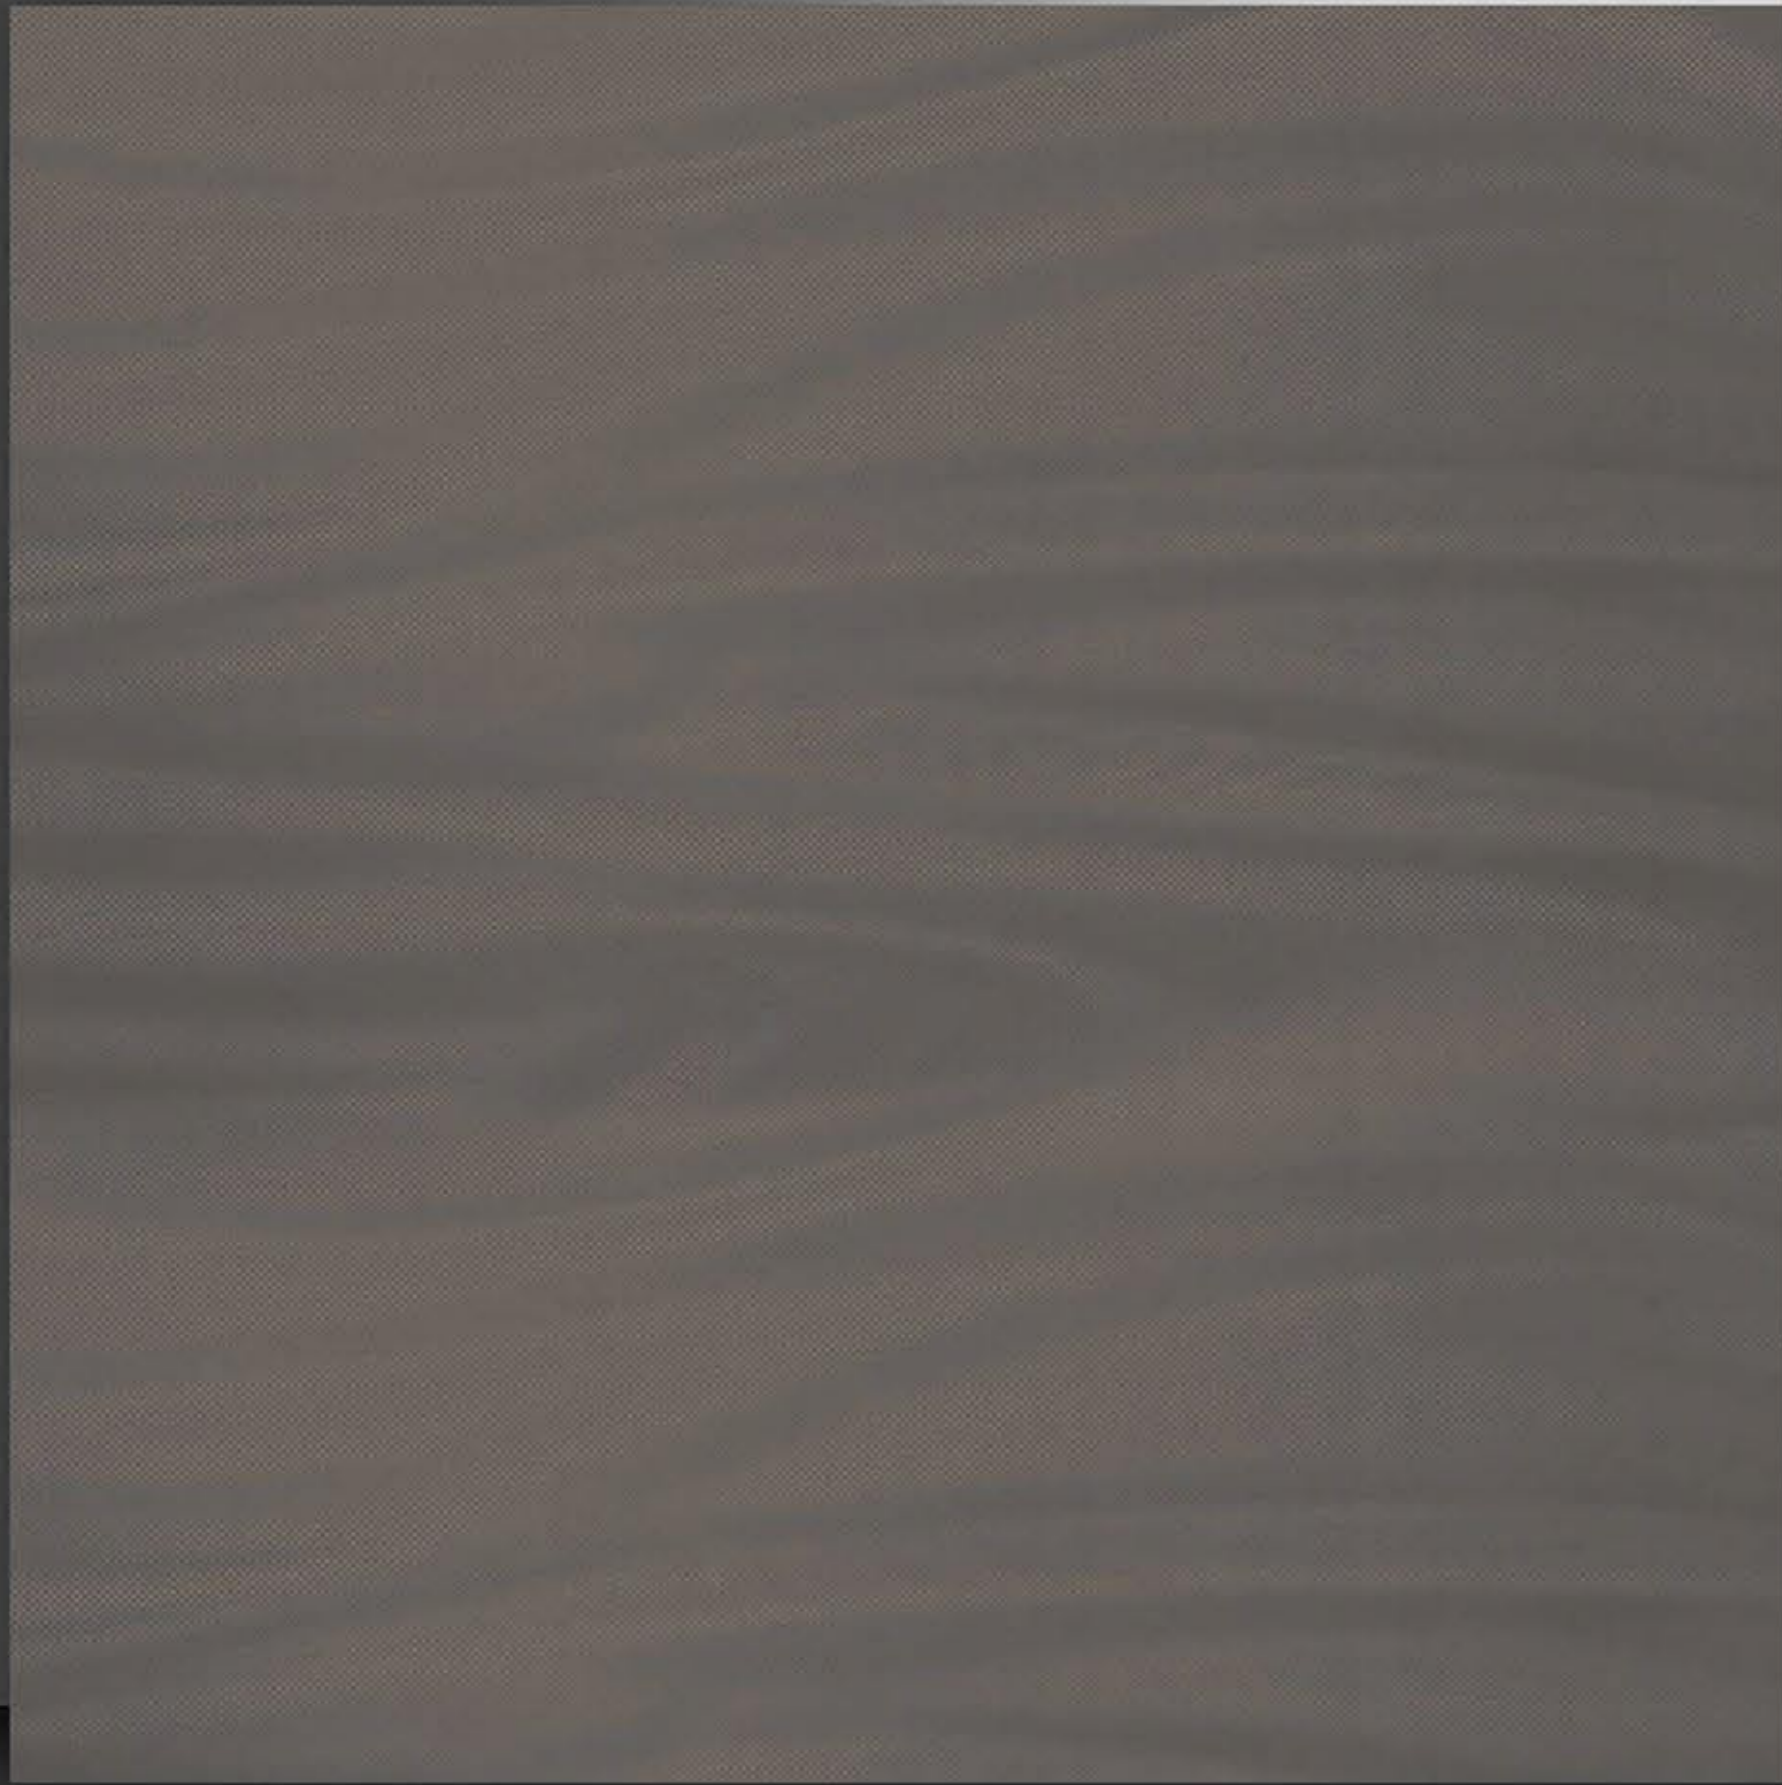

PORCELAIN TILES
600X600MM

8061

NEON^{TM}
TILE

**Finish
Rustic**