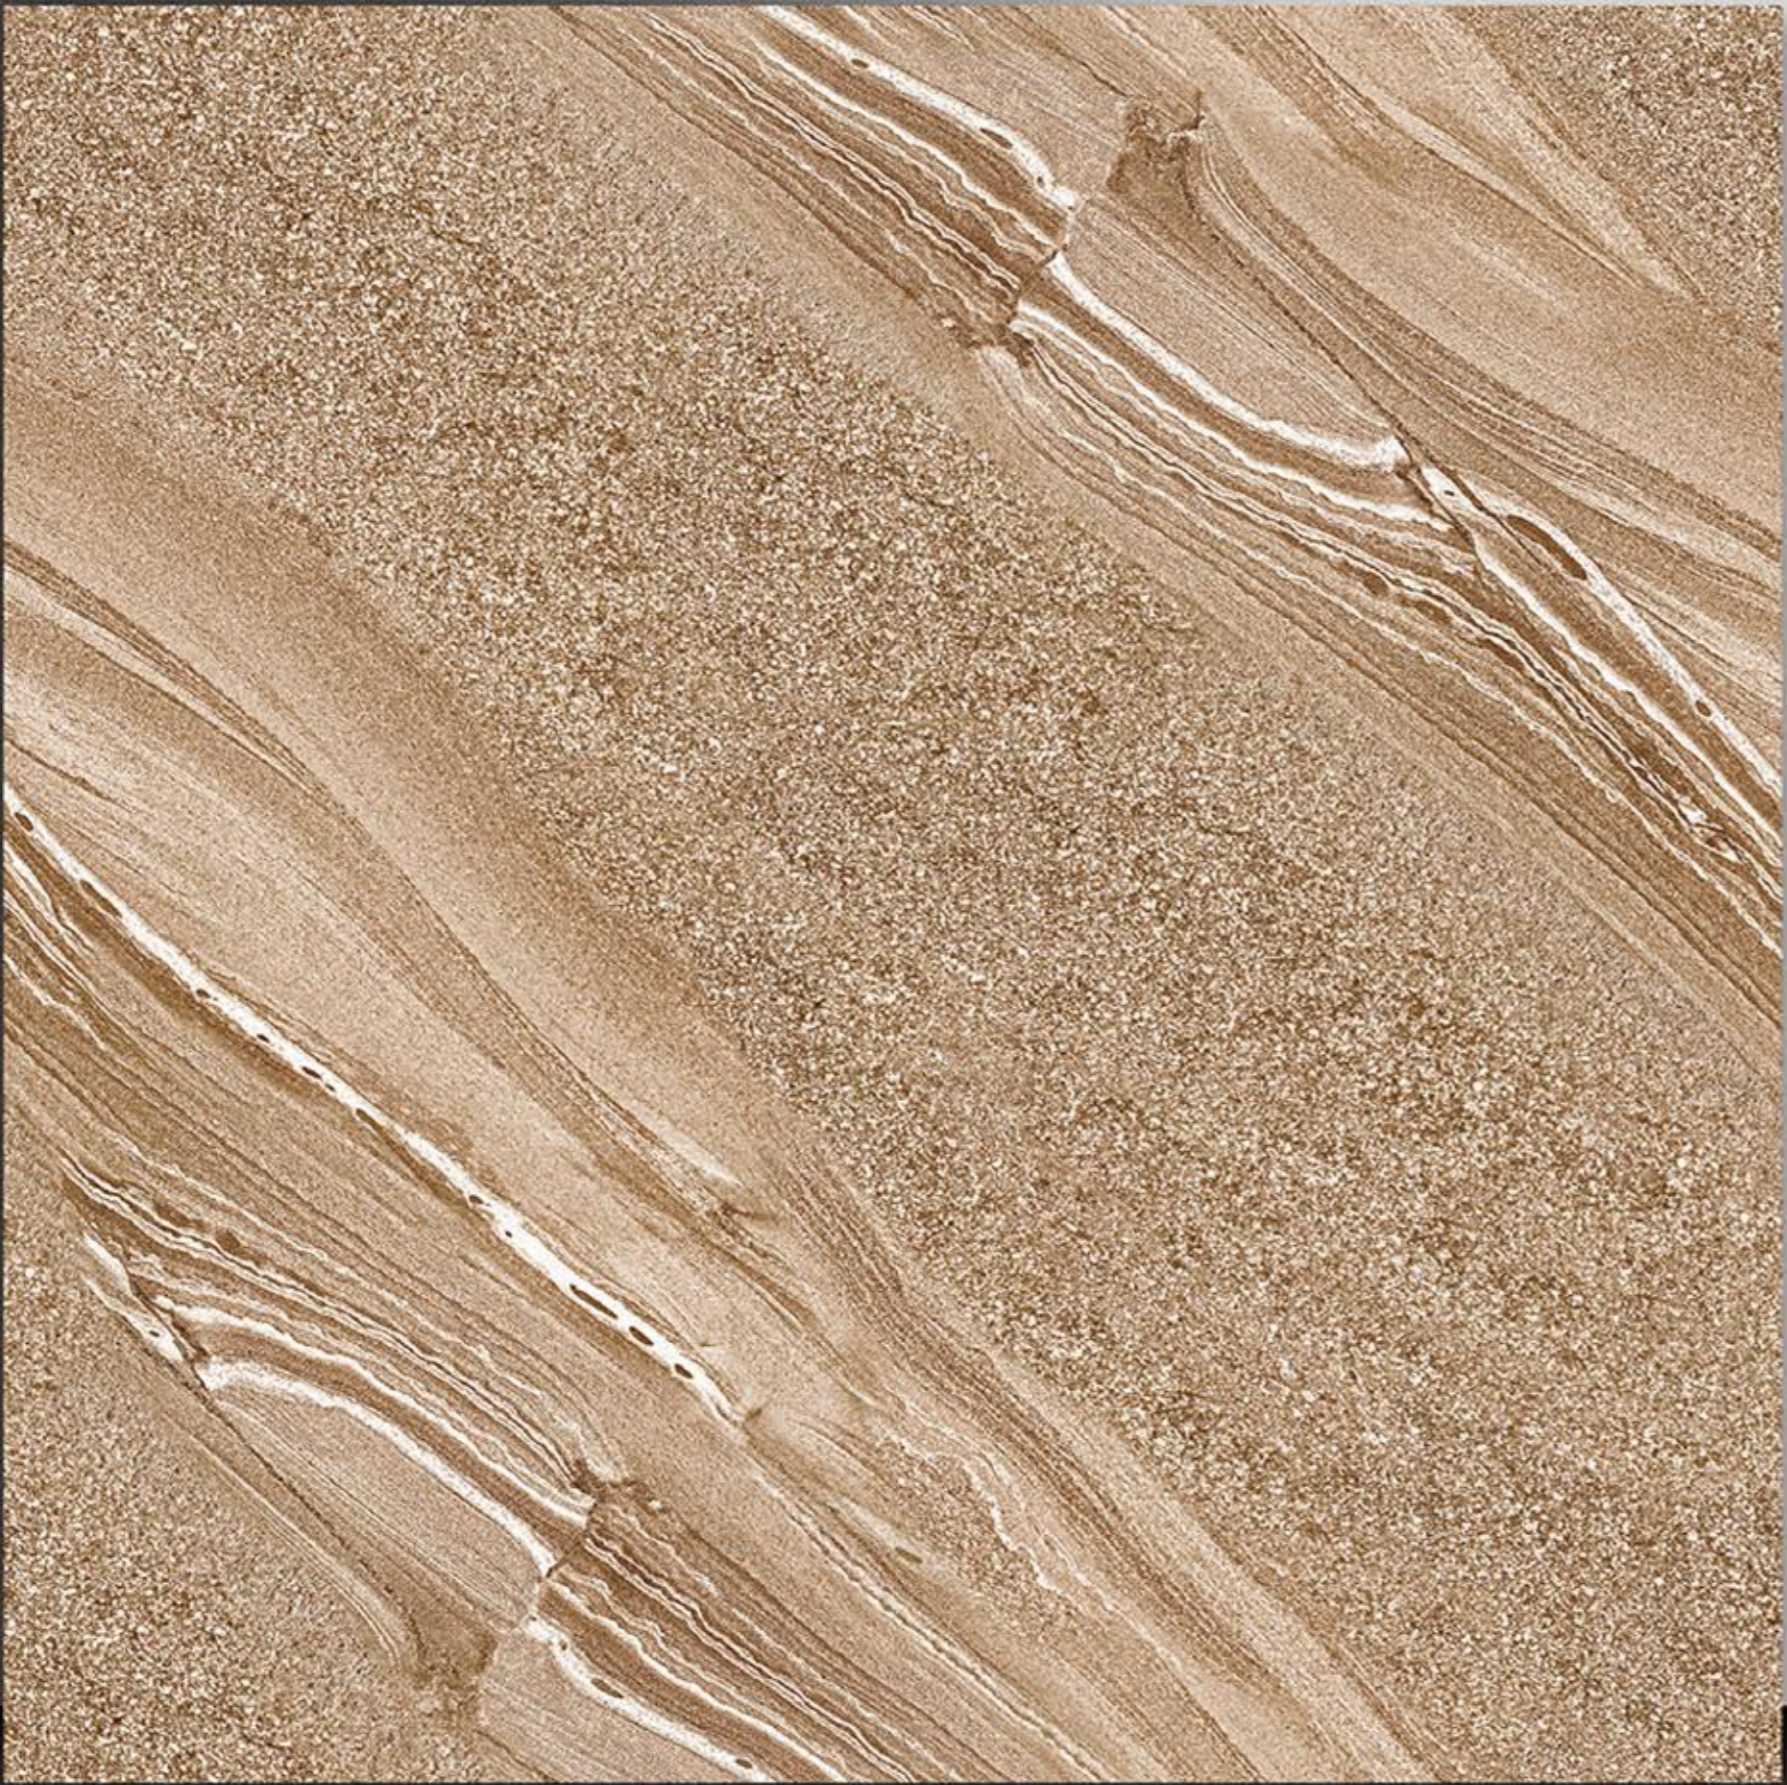

Finish
Rustic

Dark

Light

PORCELAIN TILES
600X600MM

8044

NEONTM
TILE

 **Finish
Rustic**

Dark