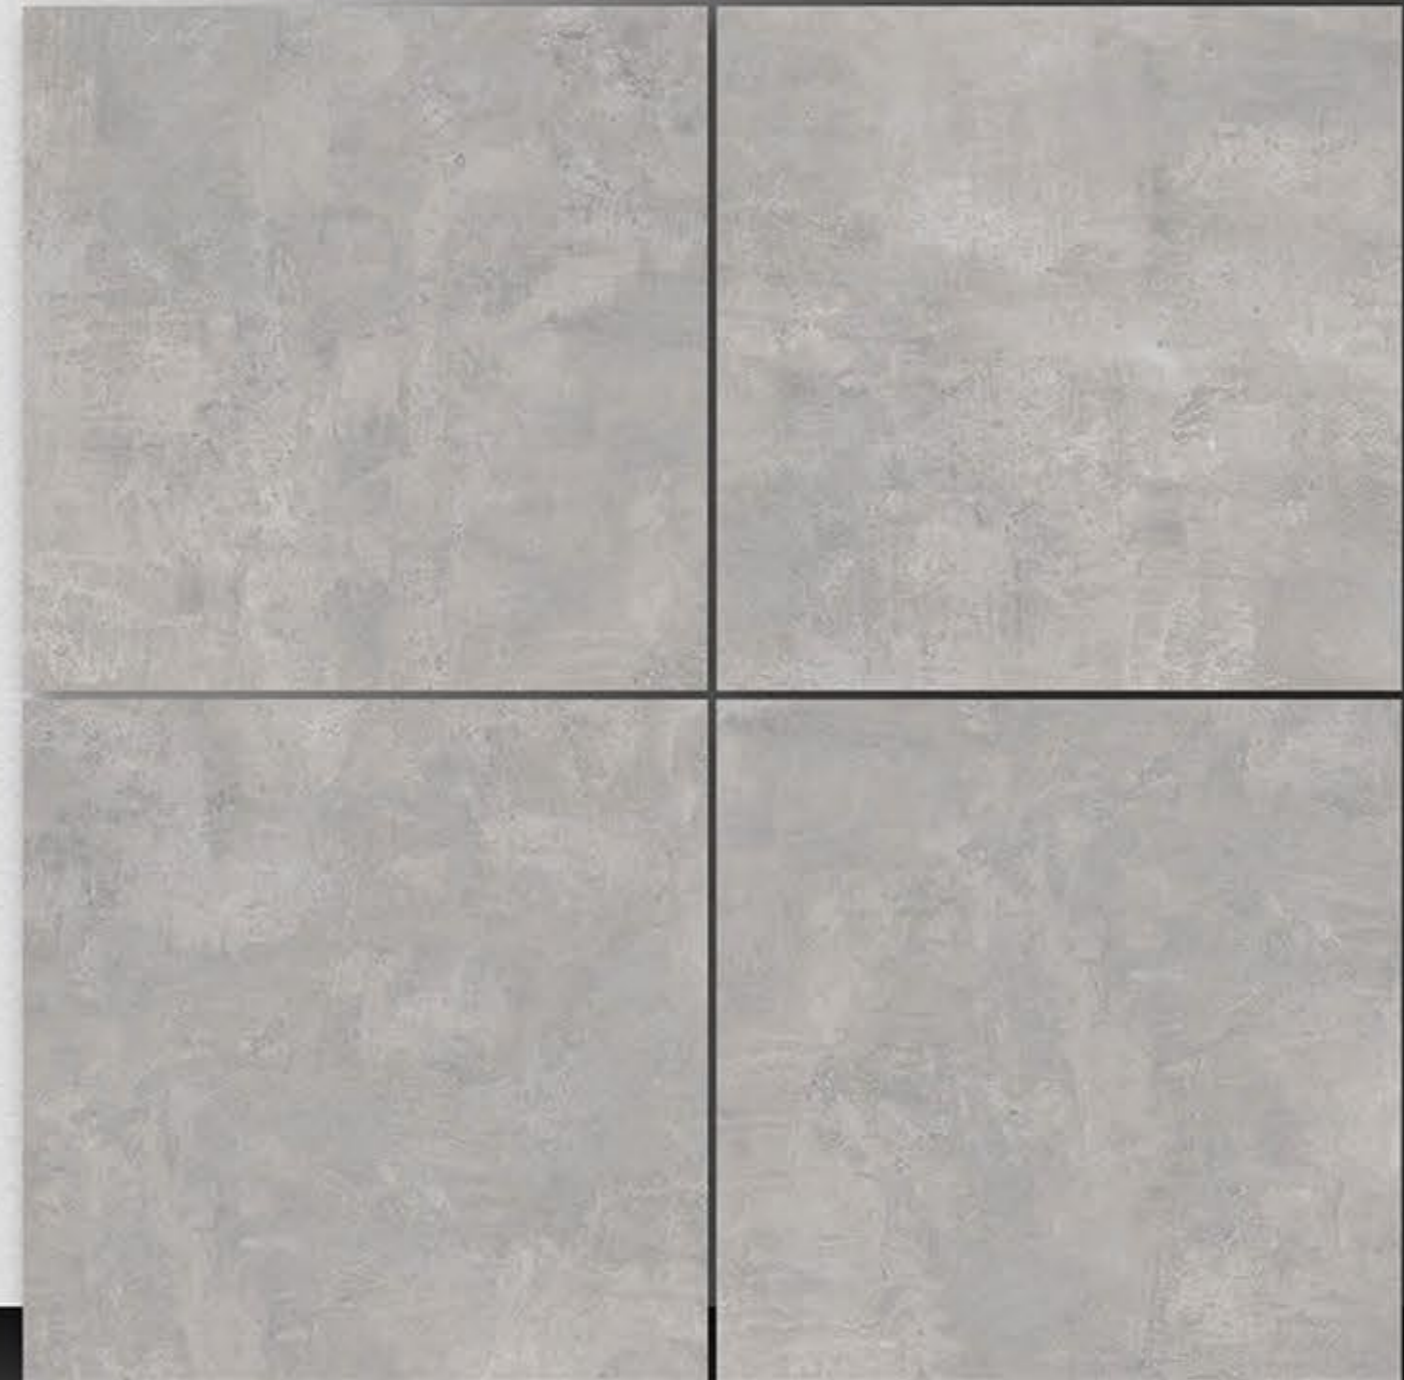

PORCELAIN TILES
600X600MM

8001

NEONTM
TILE

 **Finish
Rustic**  **Random
Phase 4**

PORCELAIN TILES
600X600MM

8002

NEONTM
TILE

 **Finish Rustic**  **Random Phase 4**