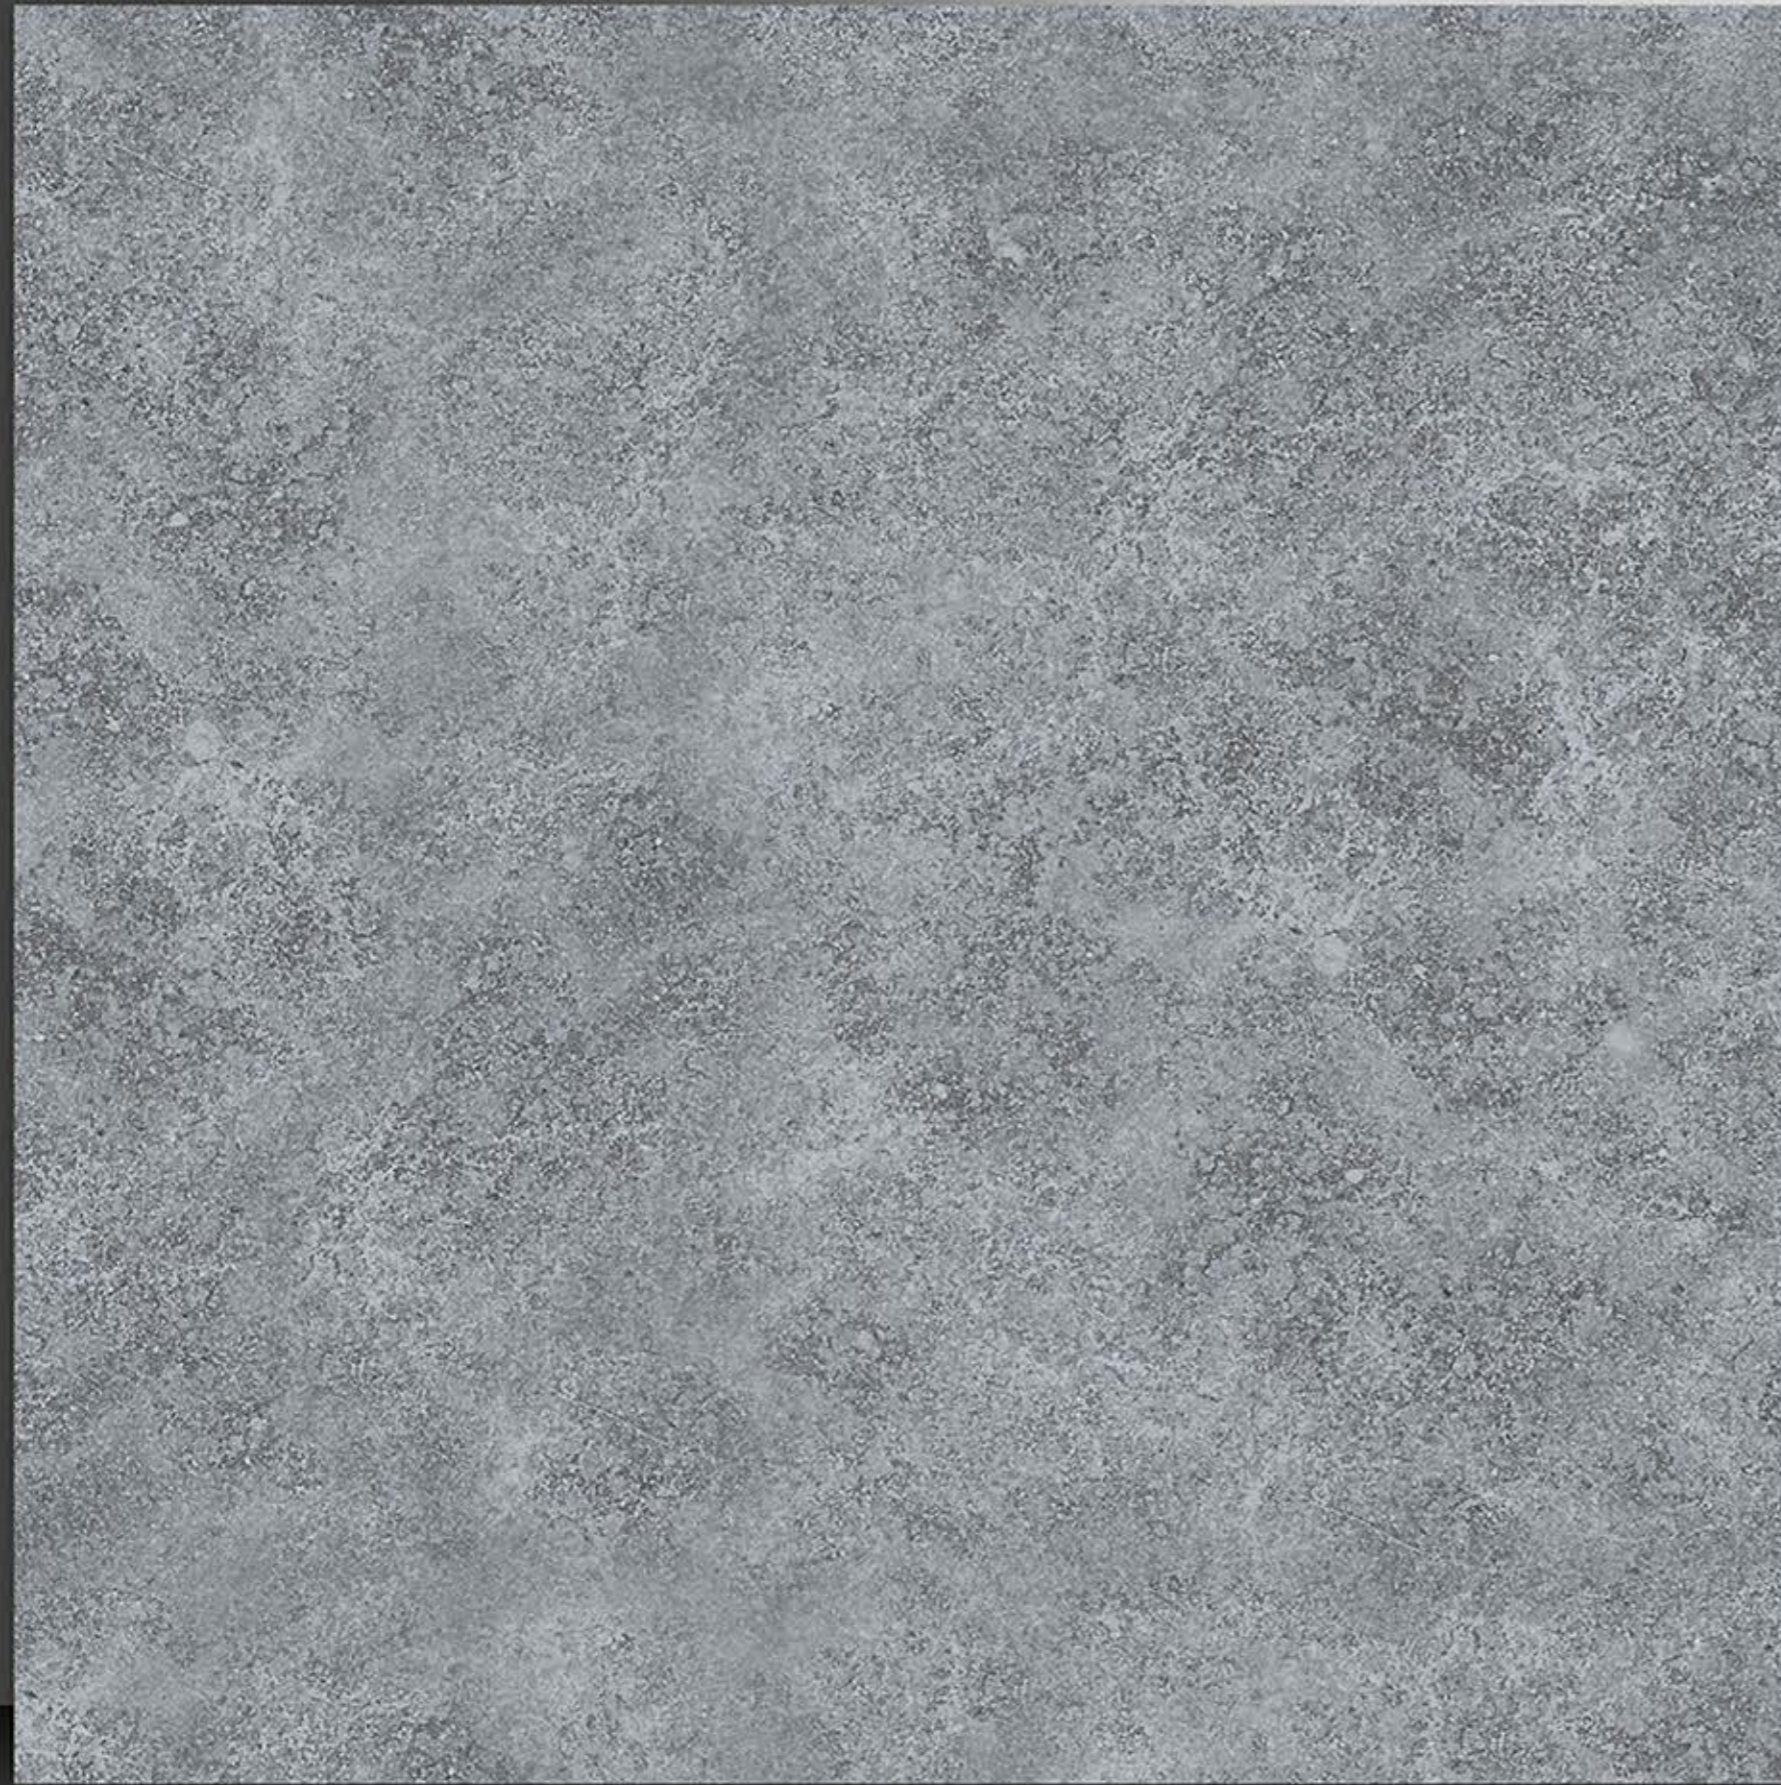

8059

NEONTM
TILE

 **Finish
Rustic**

PORCELAIN TILES
600X600MM

8060

NEONTM
TILE

 **Finish
Rustic**

PORCELAIN TILES
600X600MM