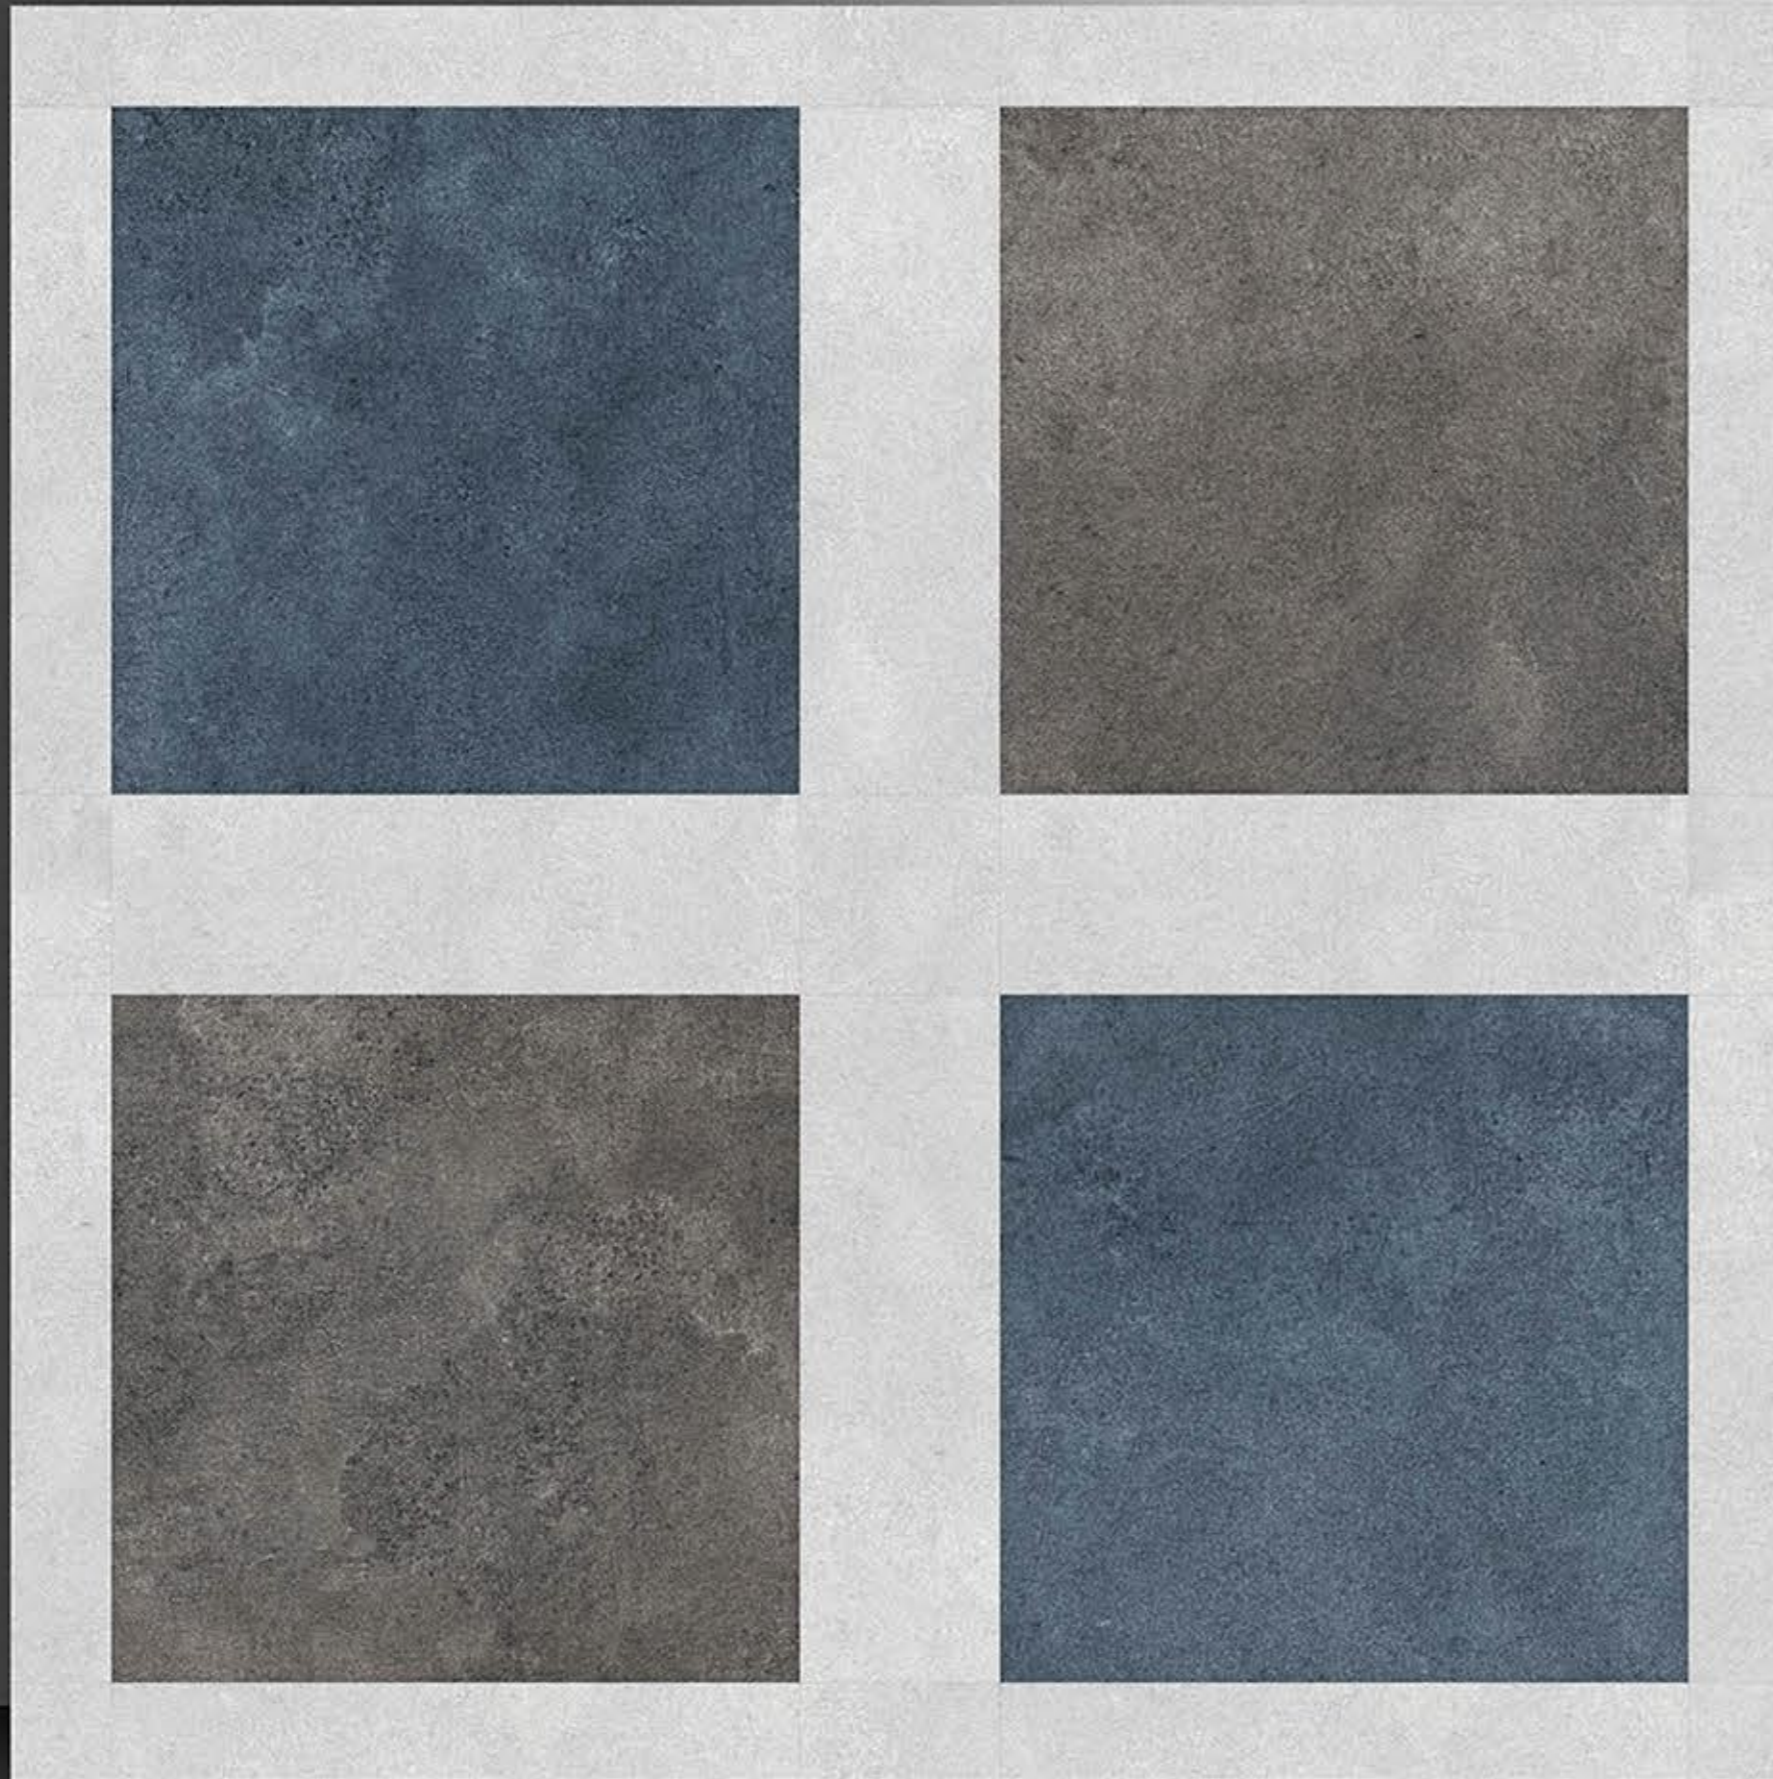

Finish
Rustic

Dark

Light

PORCELAIN TILES
600X600MM

8052

NEONTM
TILE

 **Finish
Rustic**

PORCELAIN TILES
600X600MM