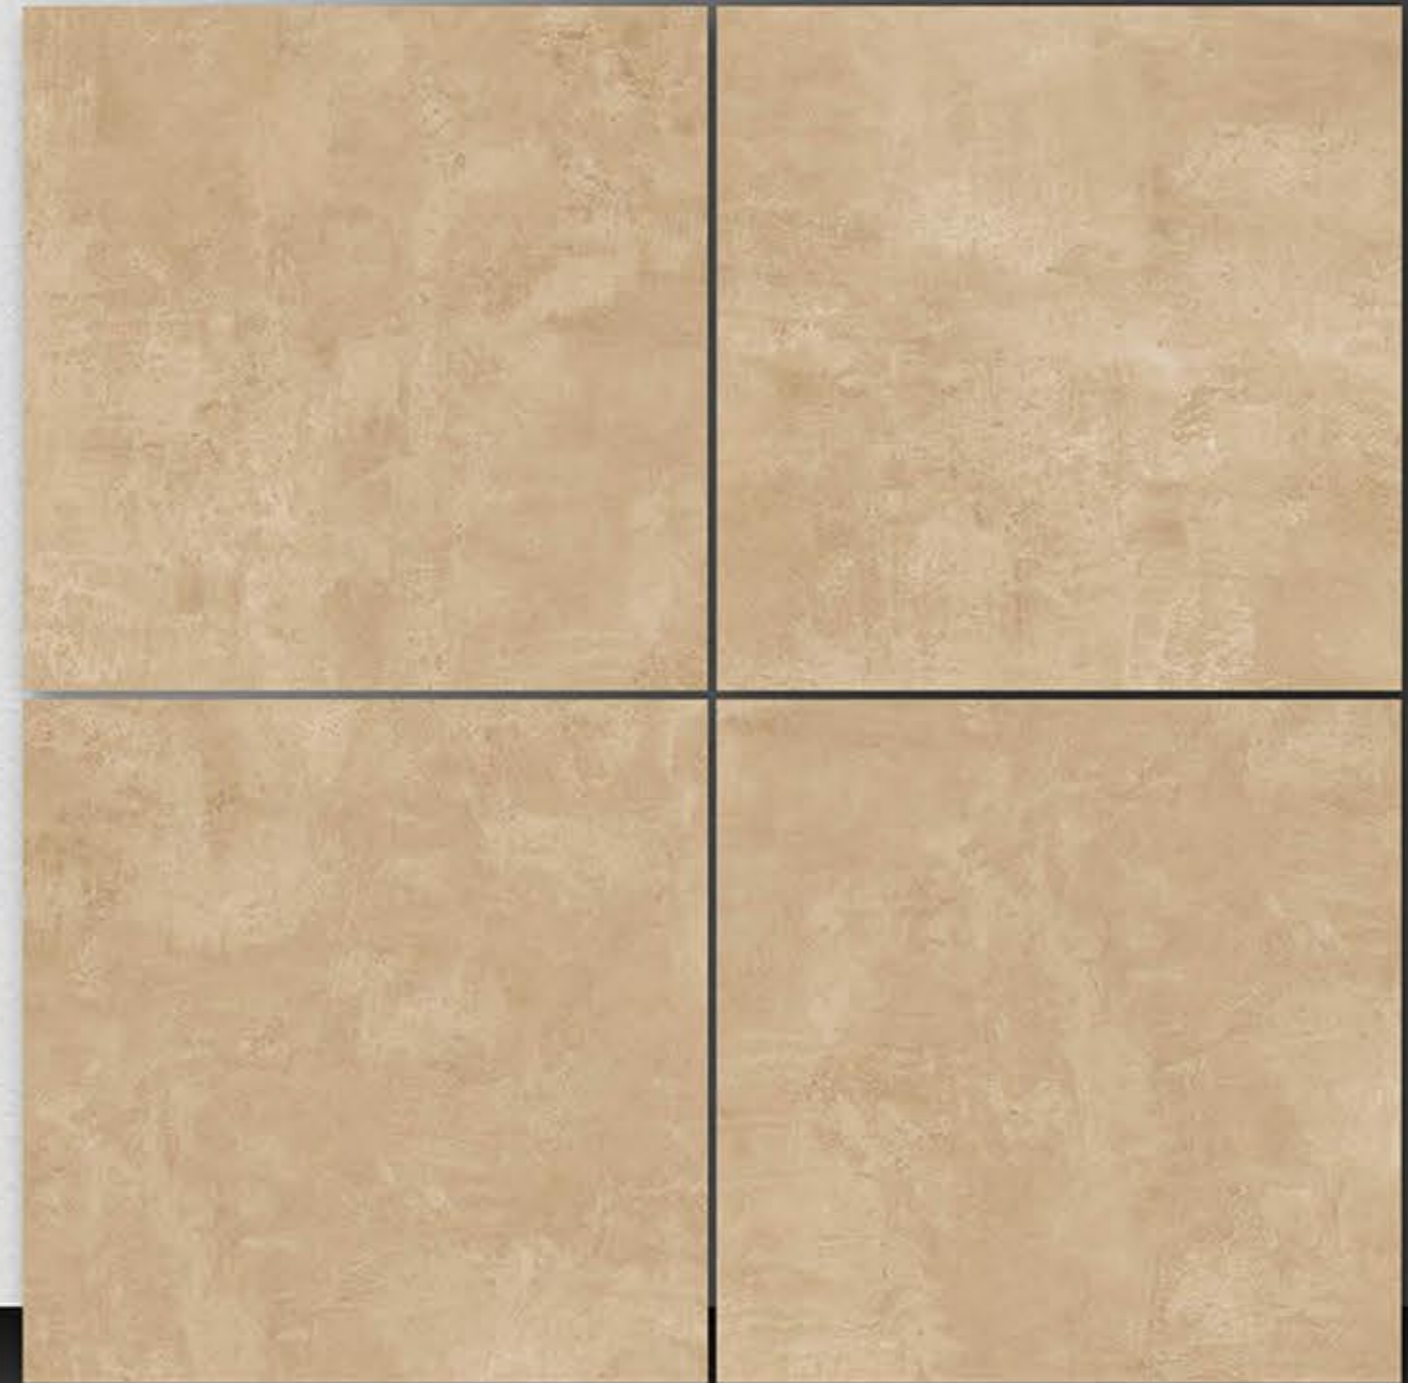

PORCELAIN TILES
600X600MM

8001

NEONTM
TILE

 **Finish
Rustic**  **Random
Phase 4**

PORCELAIN TILES
600X600MM

8002

NEONTM
TILE

 **Finish Rustic**  **Random Phase 4**