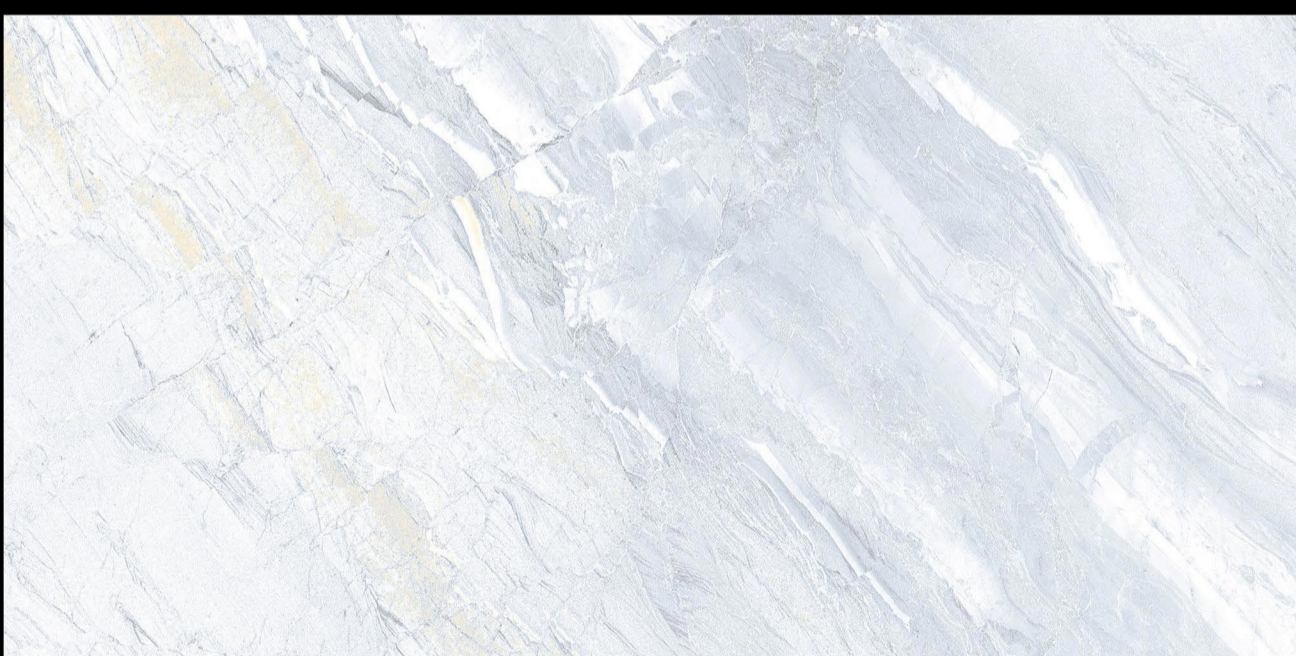

# EXCLUSIVE

*New Collection*

**GLOSSY FINISH**  
300X600mm

Glossy Finish

D.NO - SM-6001

L

D

Glossy Finish