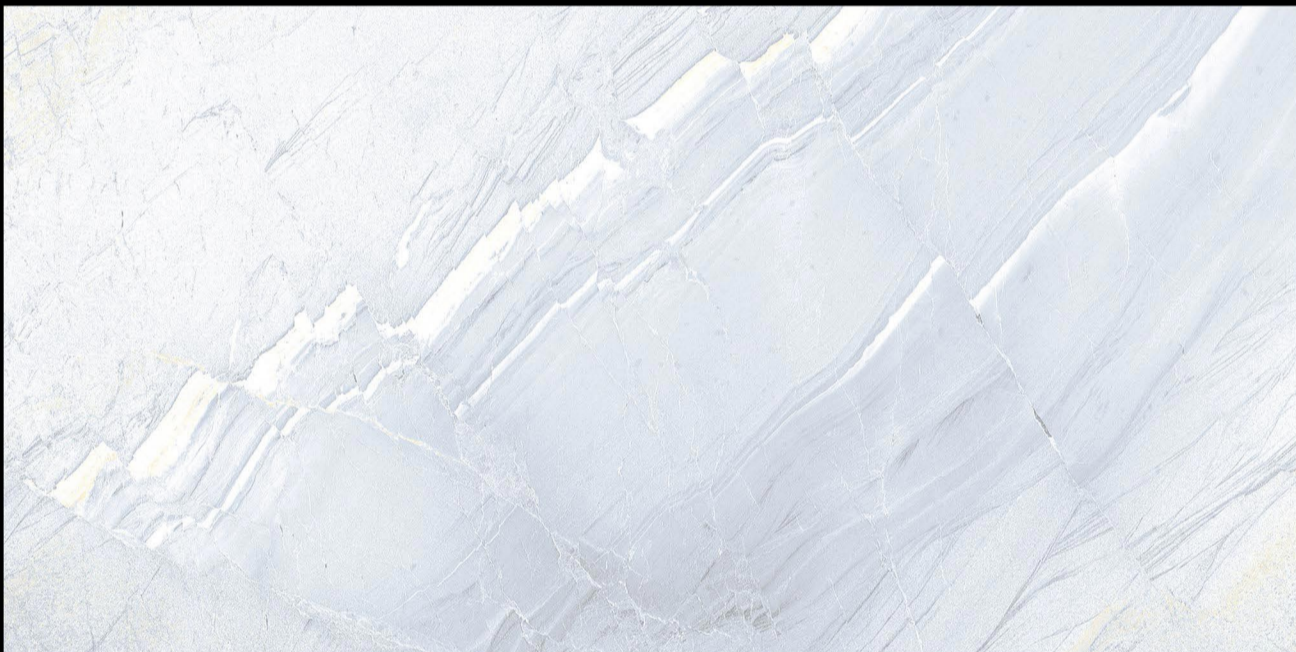

# EXCLUSIVE

*New Collection*

**GLOSSY FINISH**  
300X600mm

Glossy Finish

D.NO - SM-6001

L

D

Glossy Finish