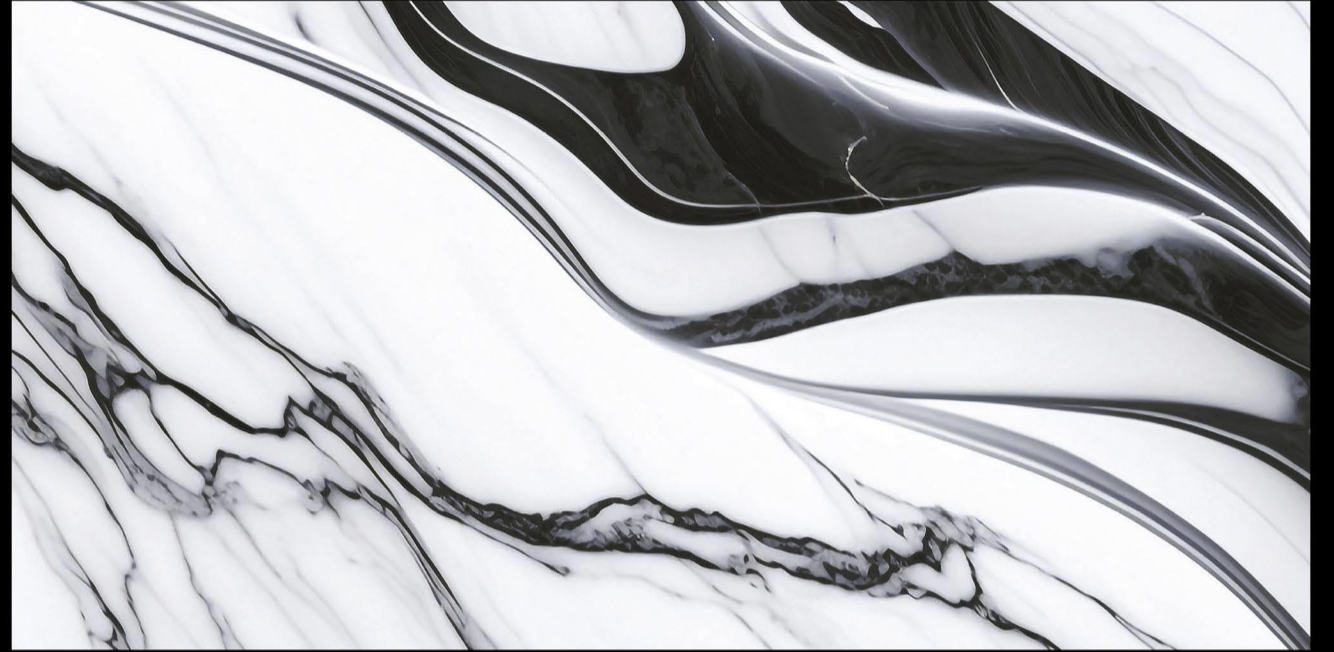

Glossy Finish

D.NO - SM-6002

L

digital wall tiles

300 x 600 mm