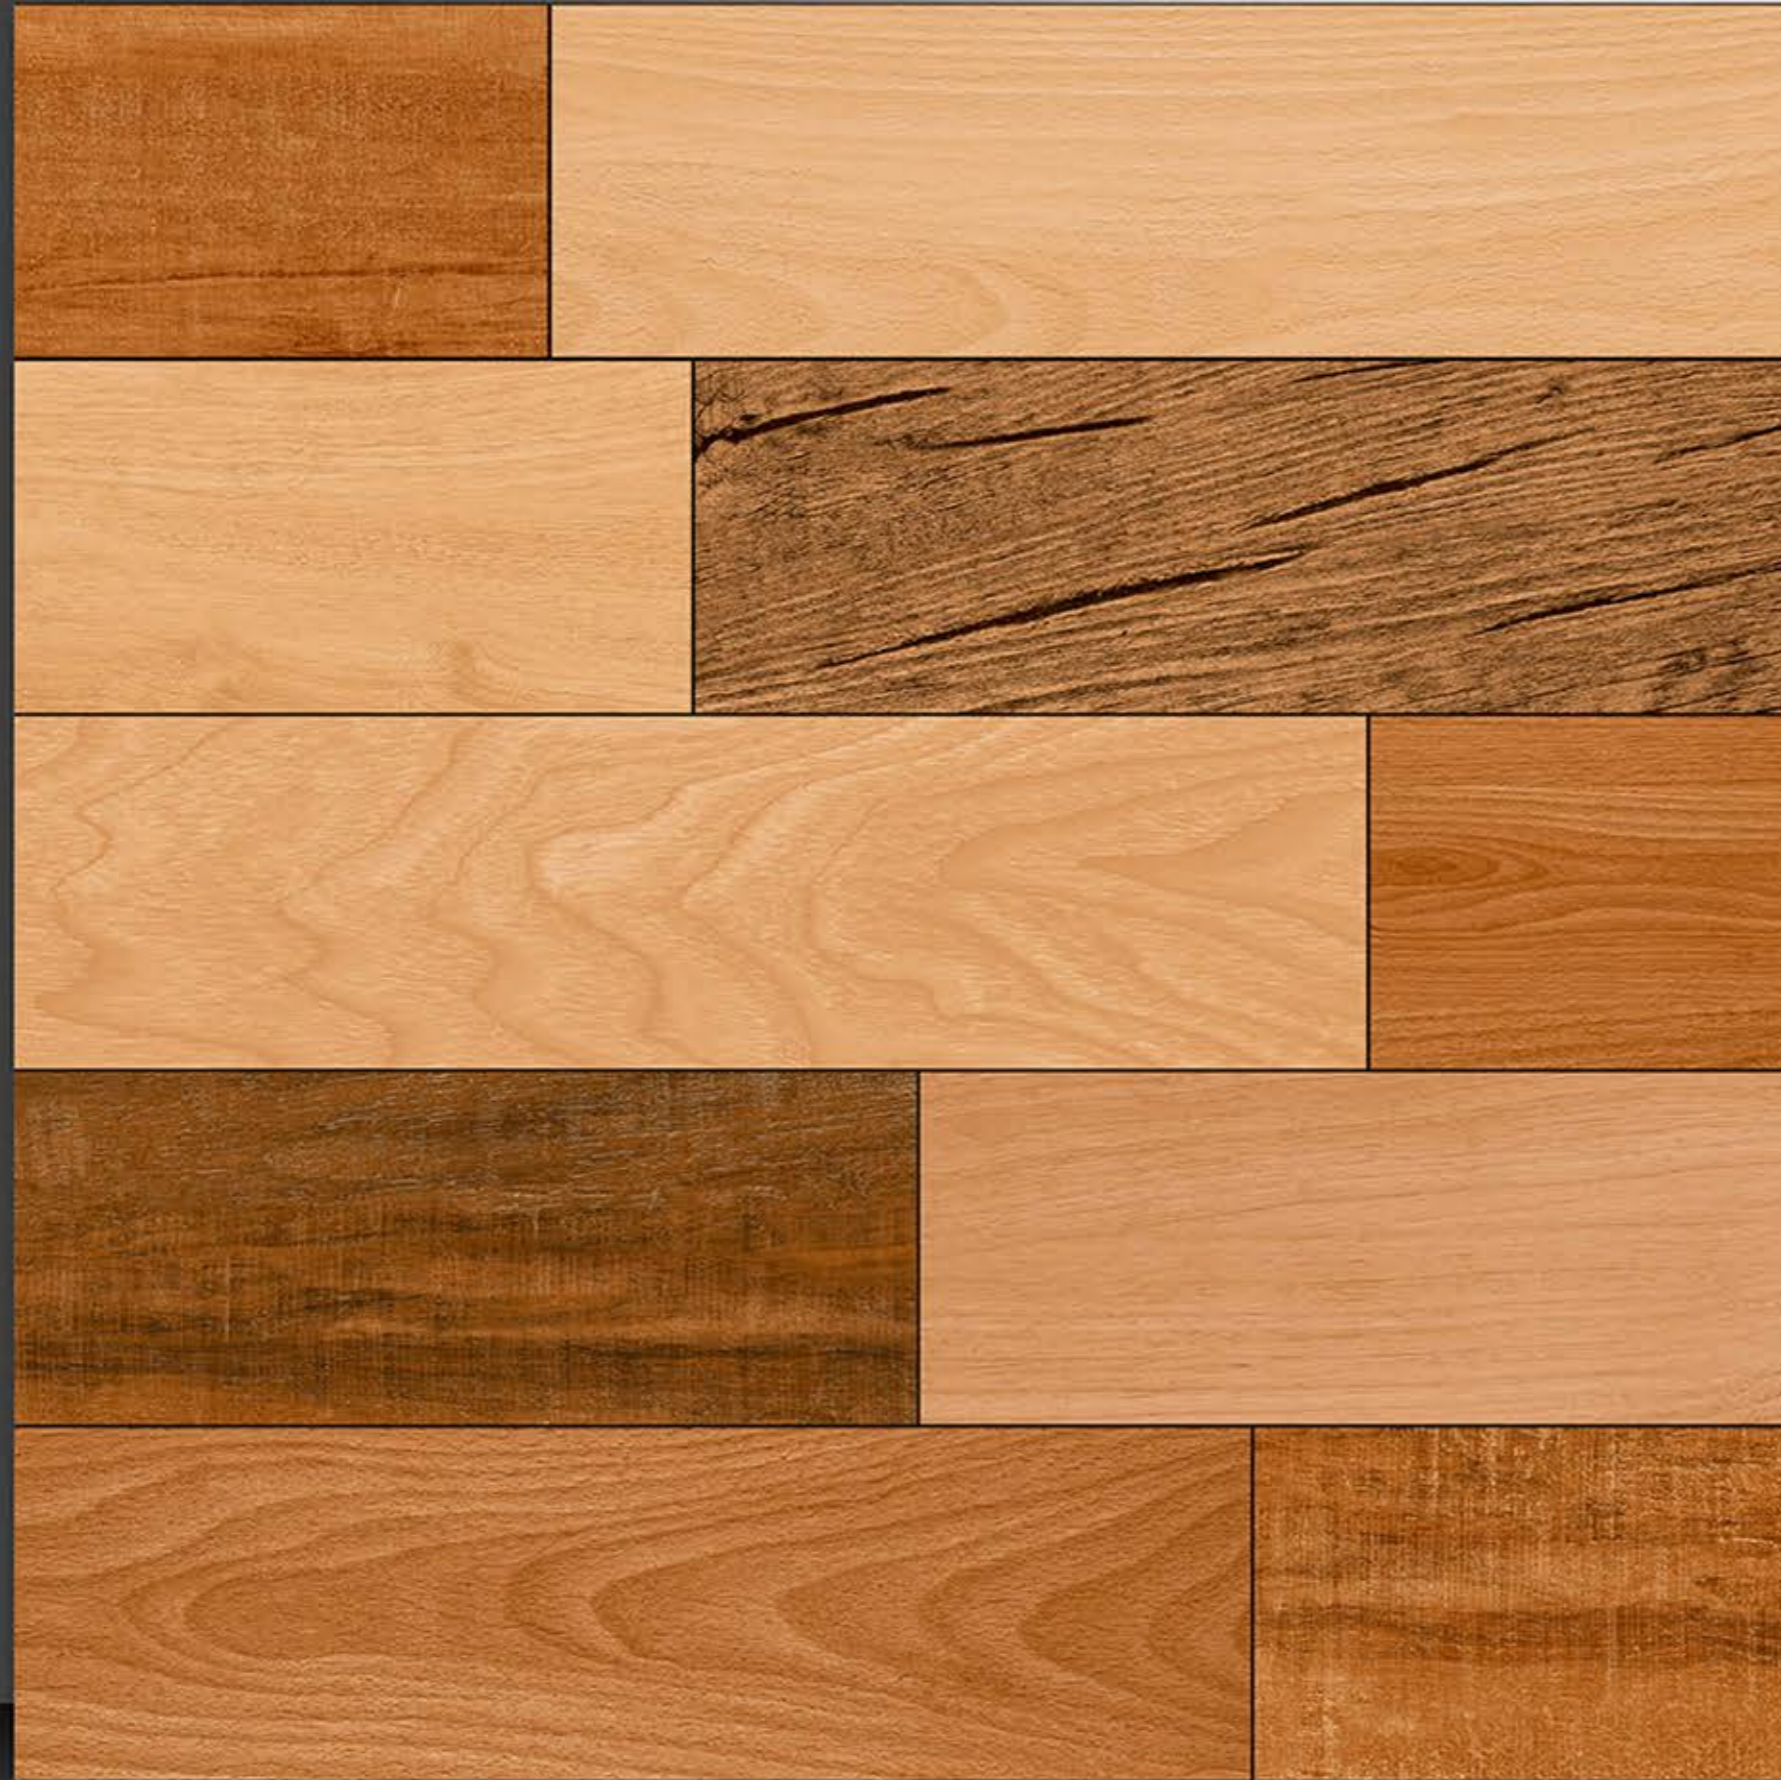

PORCELAIN TILES
600X600MM

4078