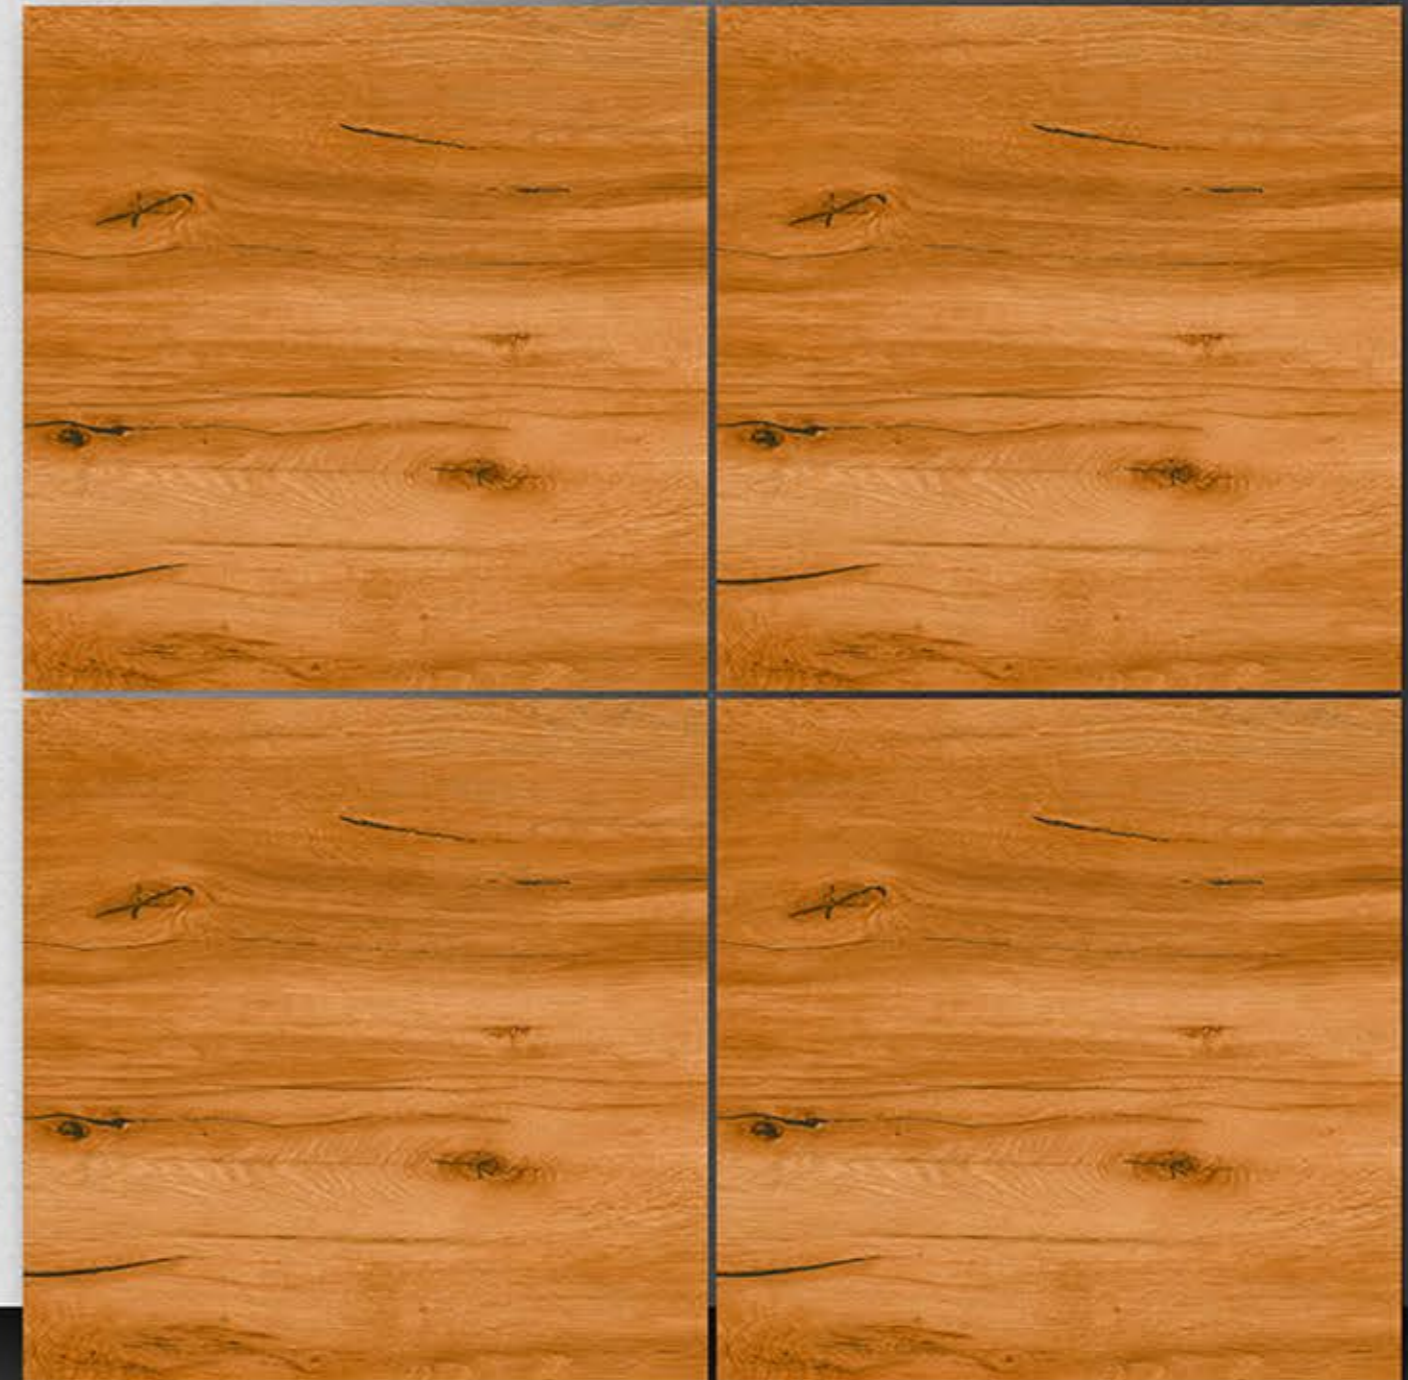

PORCELAIN TILES
600X600MM

4076

NEONTM
TILE

Series
wooden

PORCELAIN TILES
600X600MM

4077

NEONTM
TILE

Series
wooden