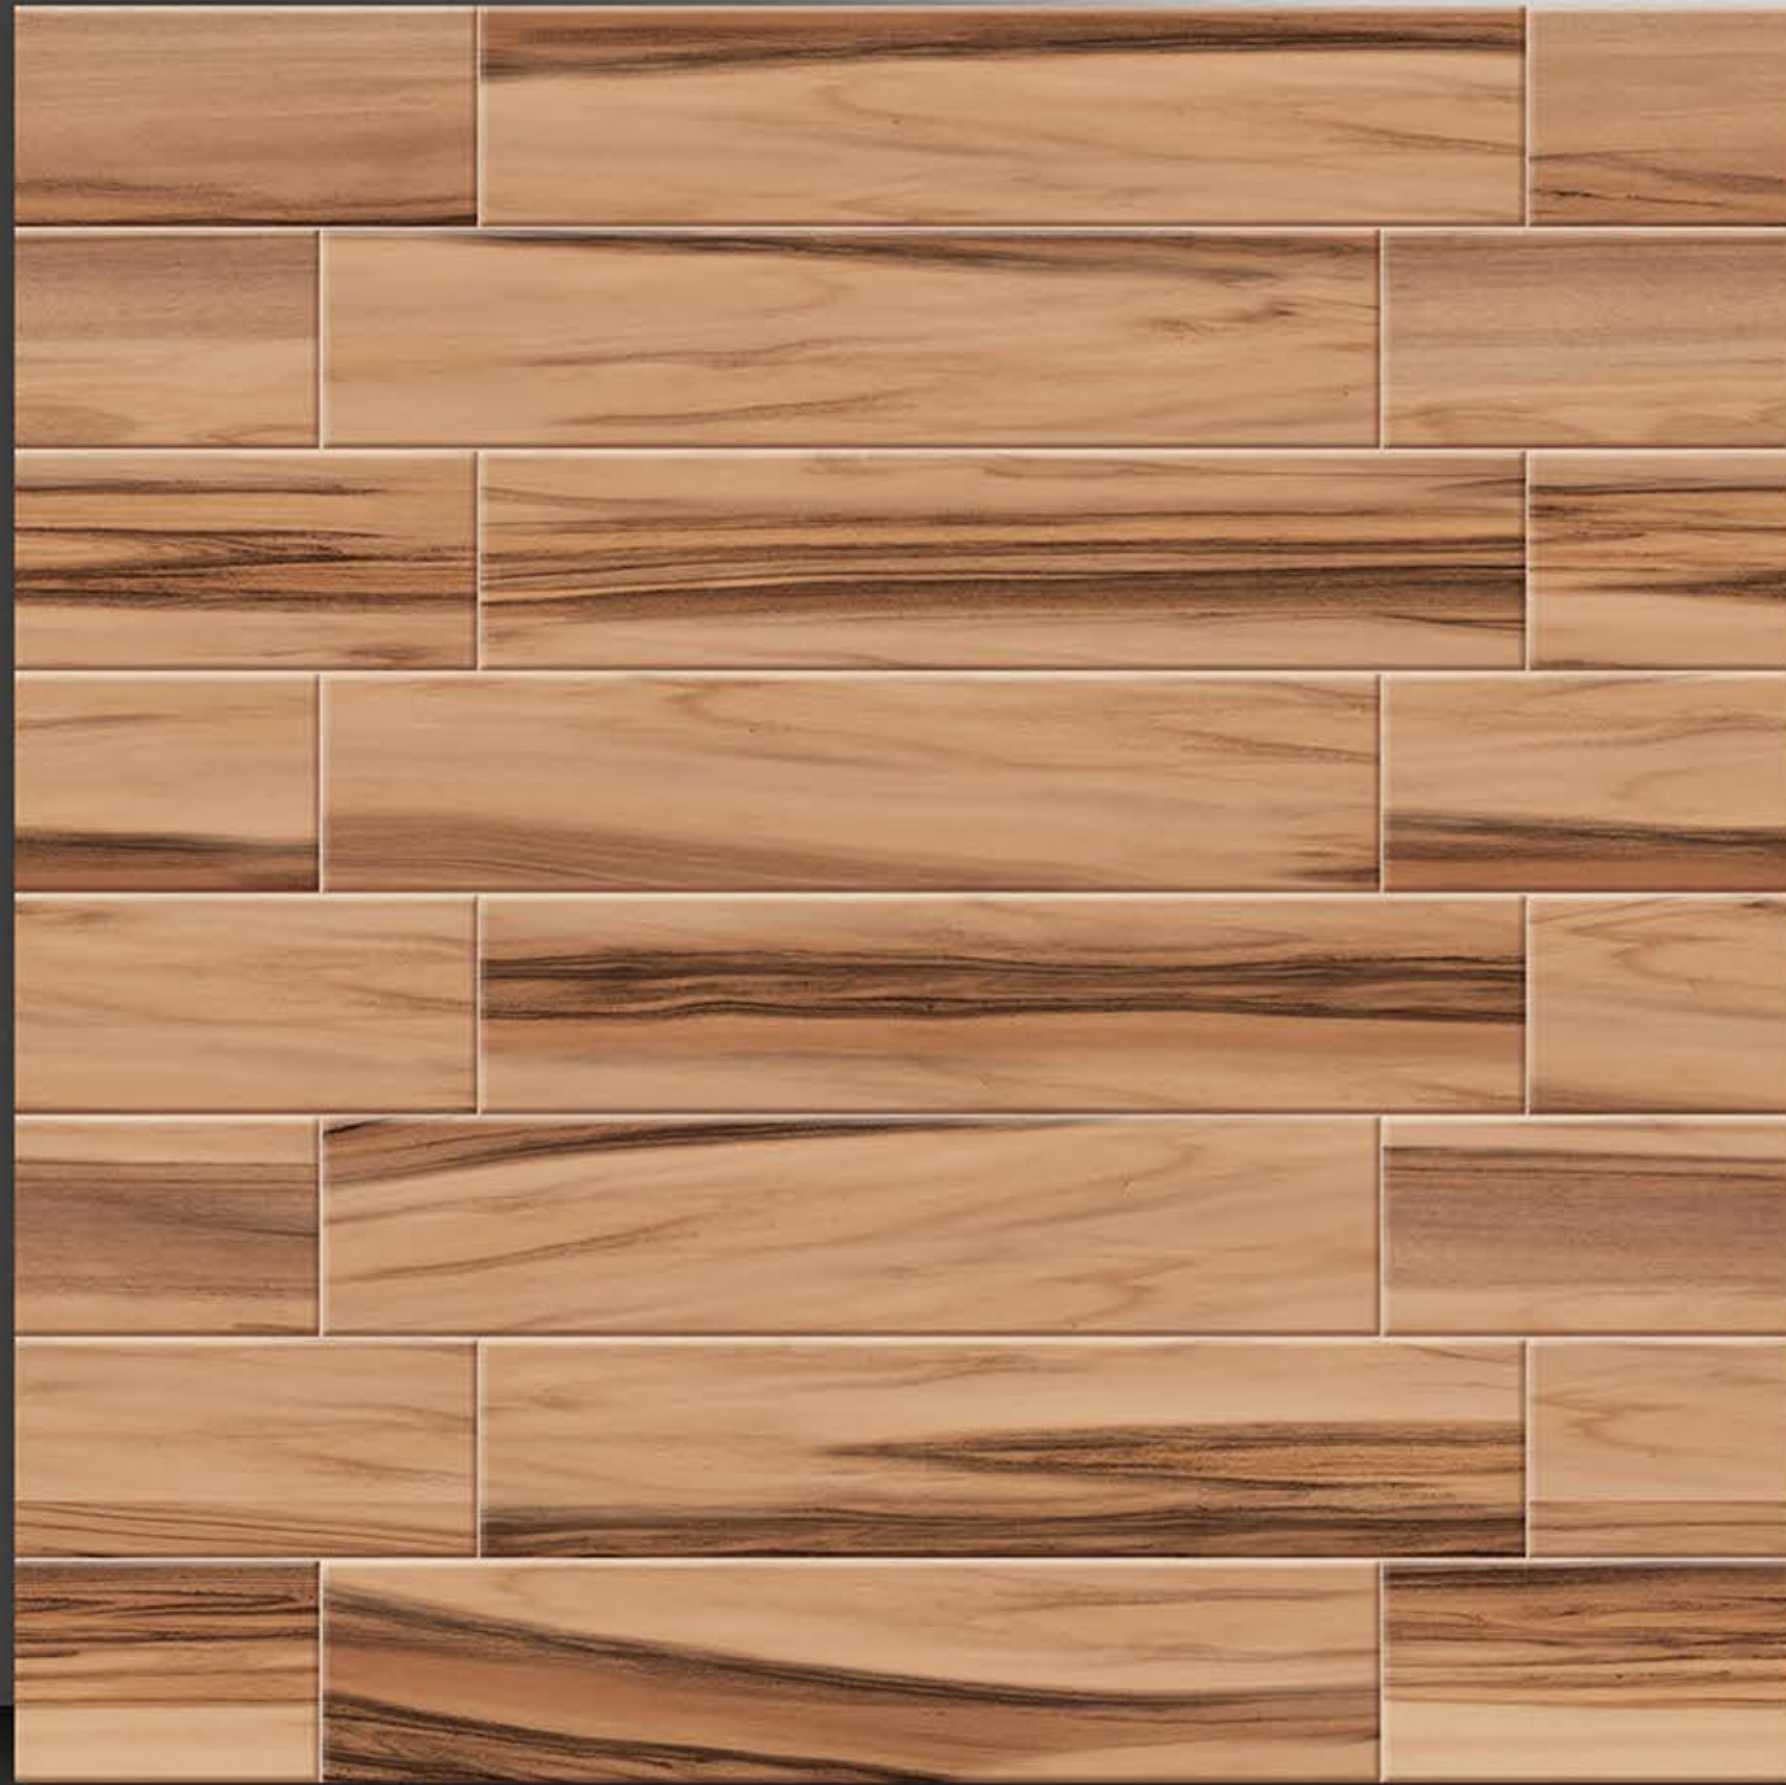

PORCELAIN TILES
600X600MM

4024