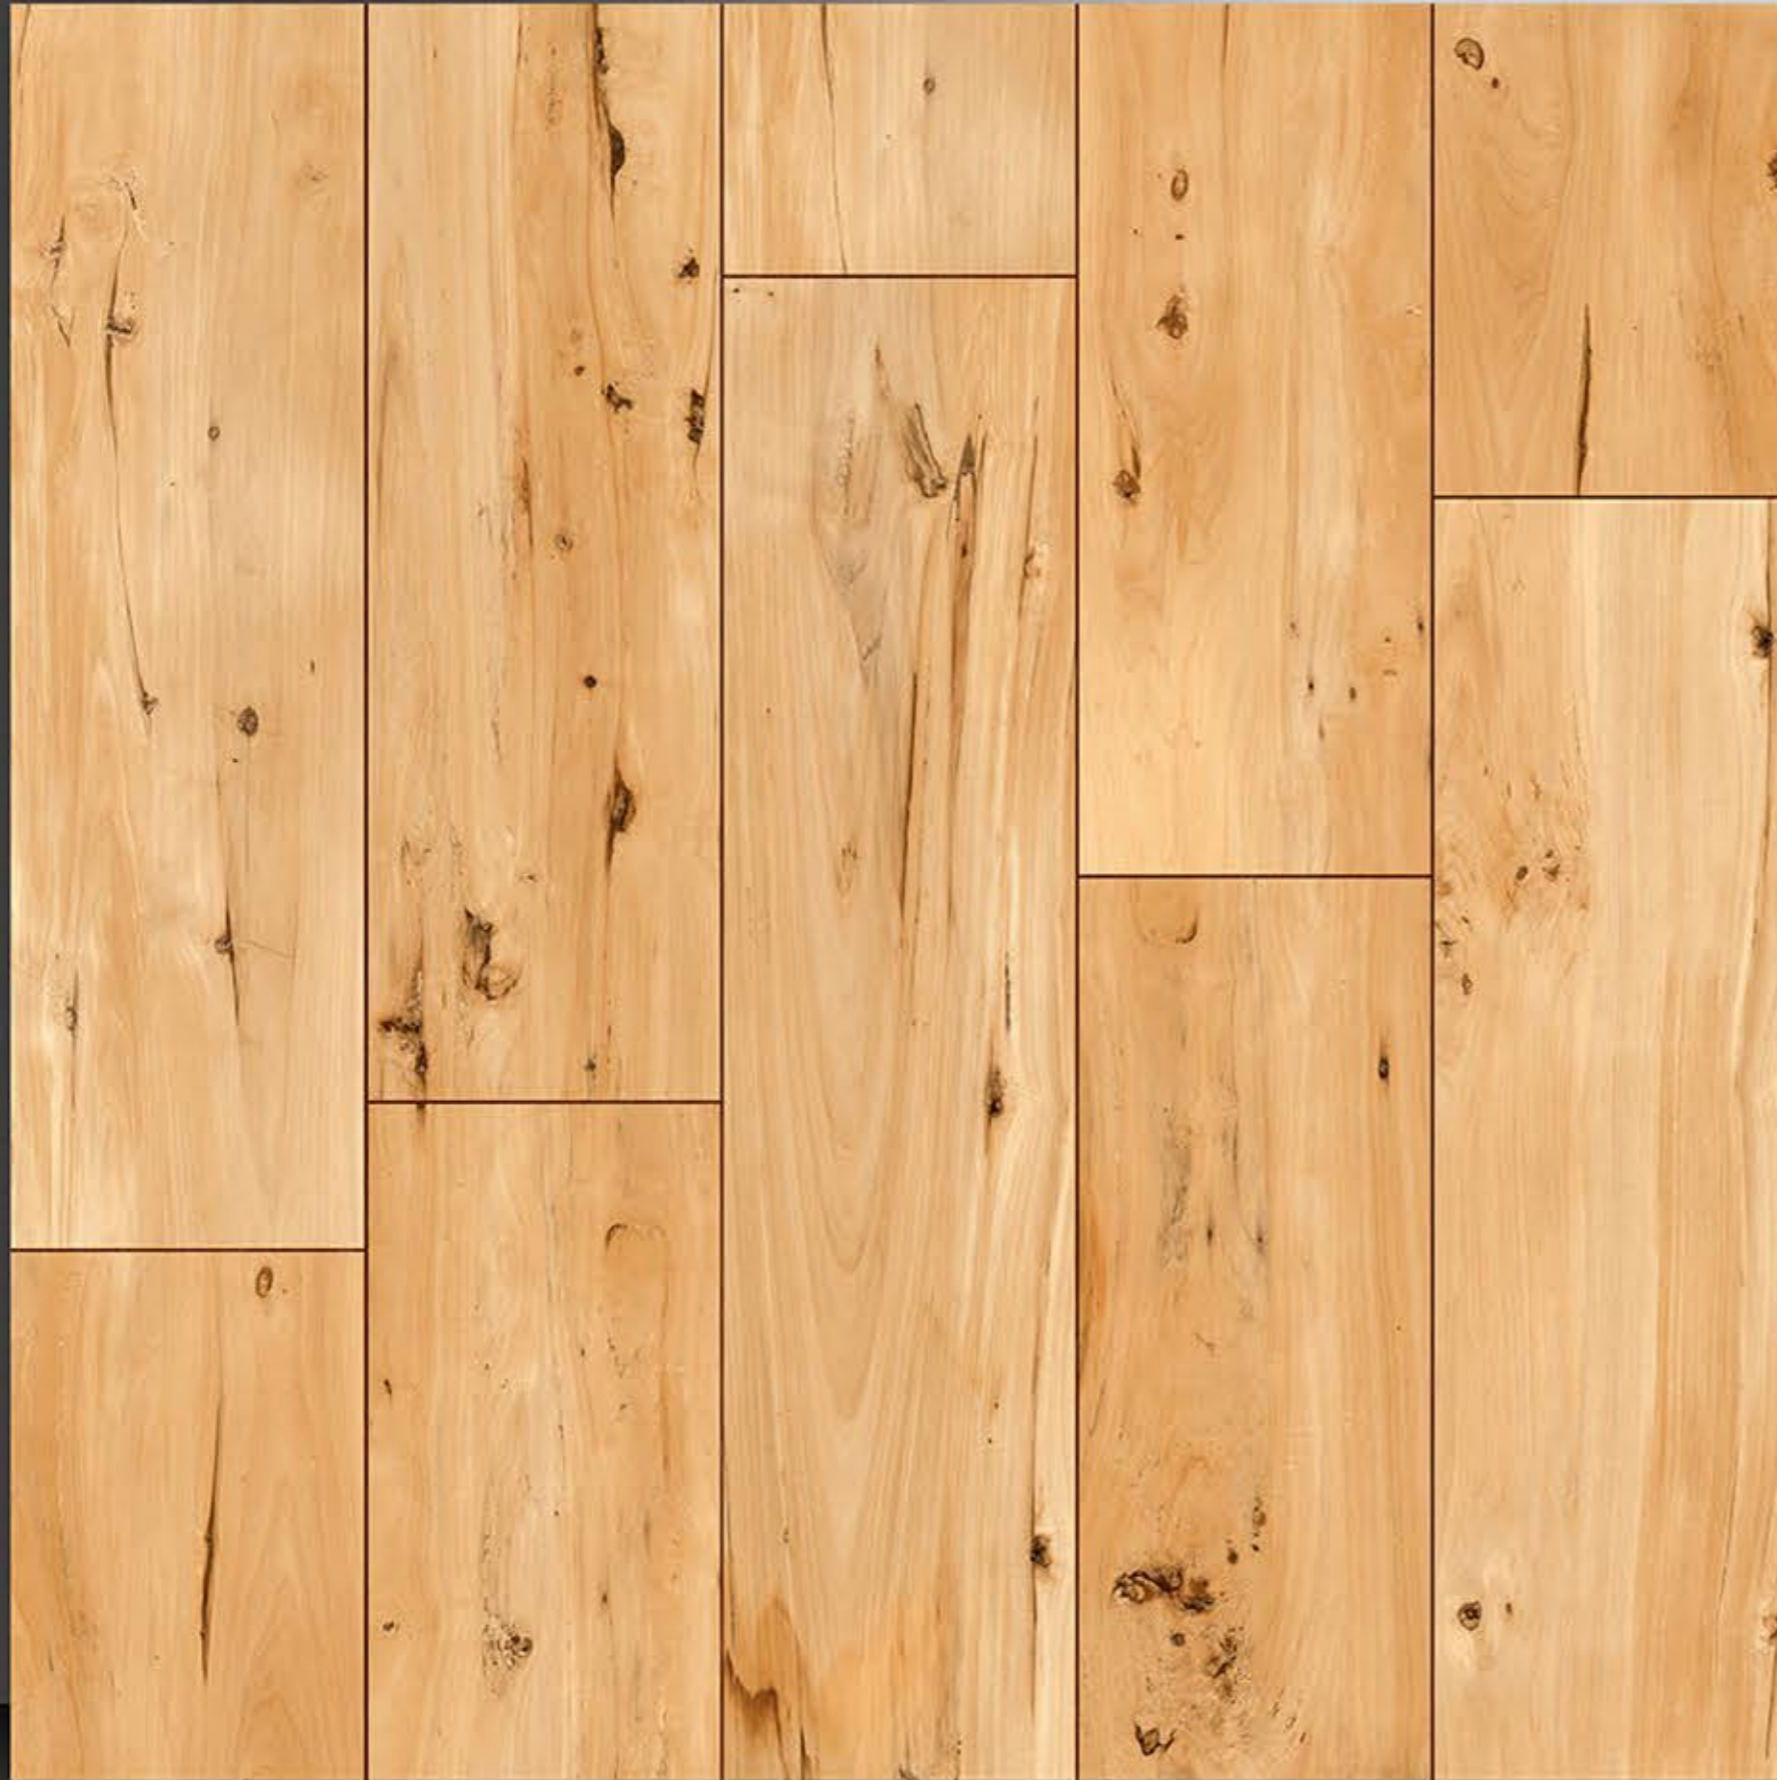

PORCELAIN TILES
600X600MM

4018

NEON^{TM}
TILE

Series
wooden