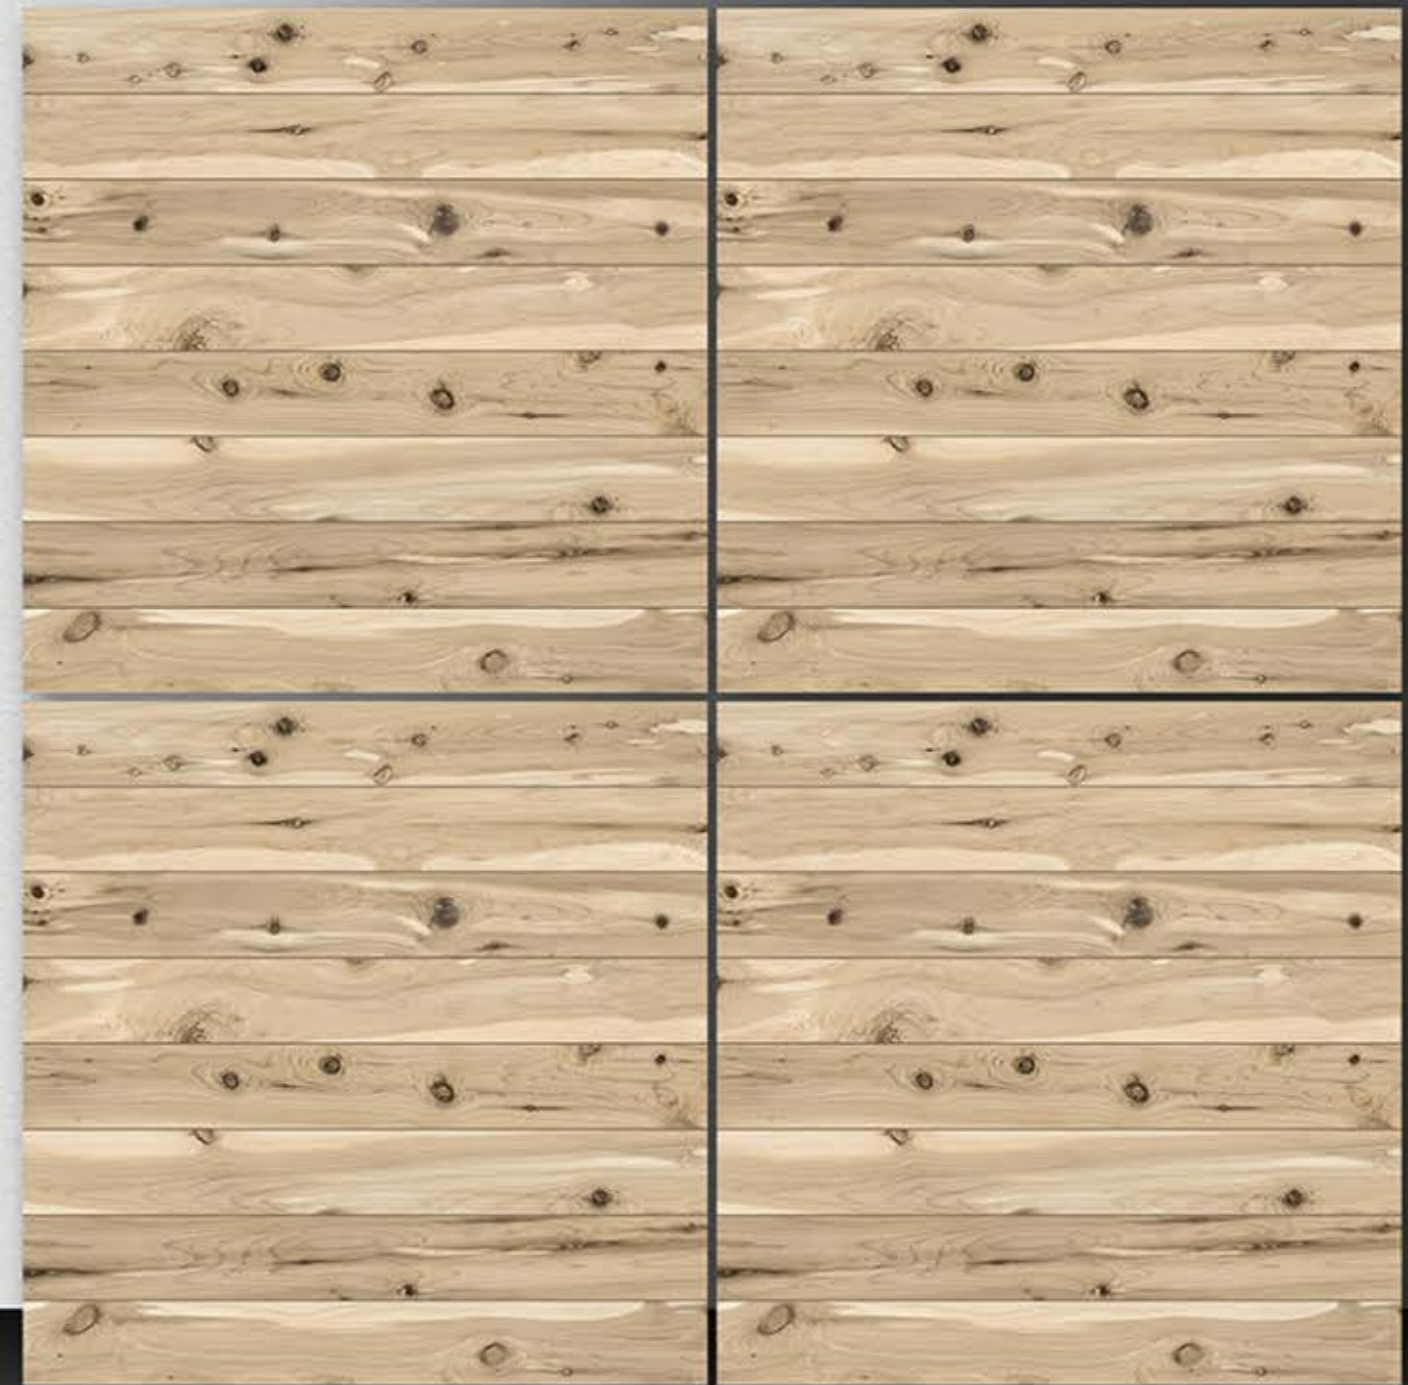

NEON^{TM}
TILE

Series
wooden