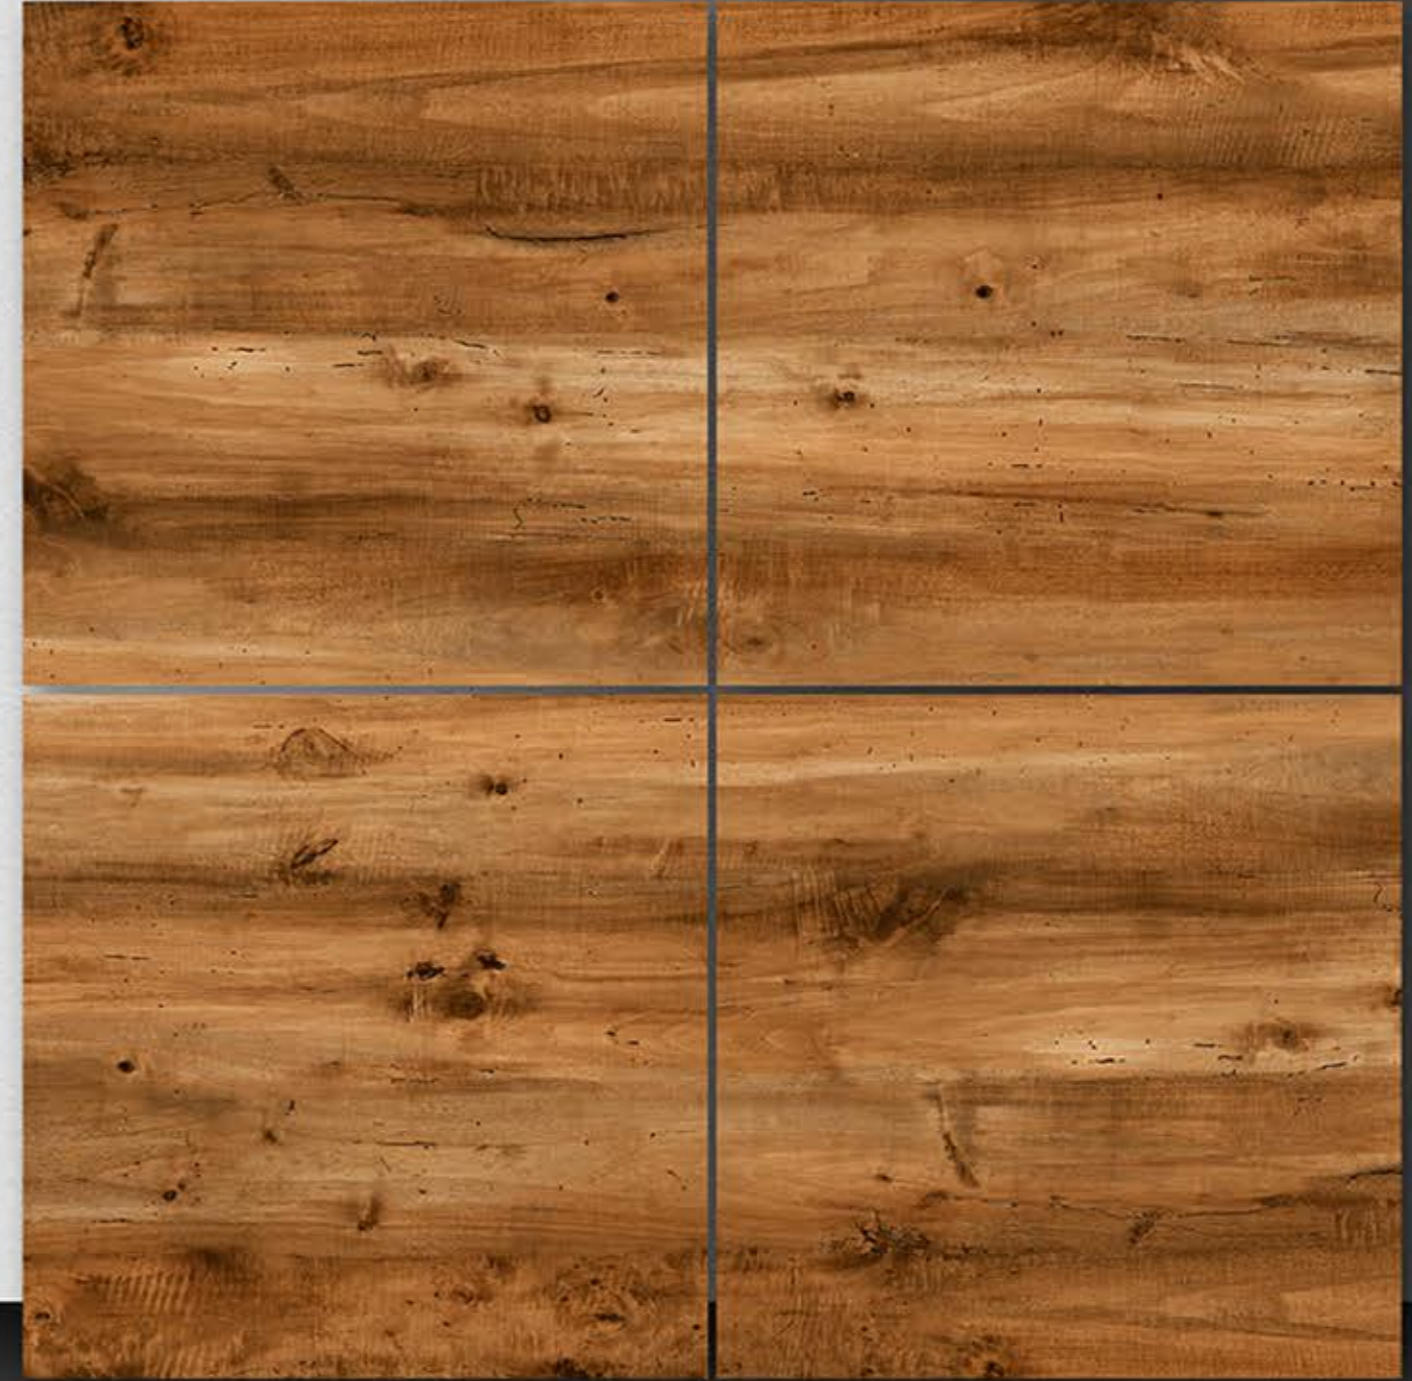

PORCELAIN TILES
600X600MM

4047

NEONTM
TILE

Series
wooden

PORCELAIN TILES
600X600MM

4048

NEONTM
TILE

Series
wooden