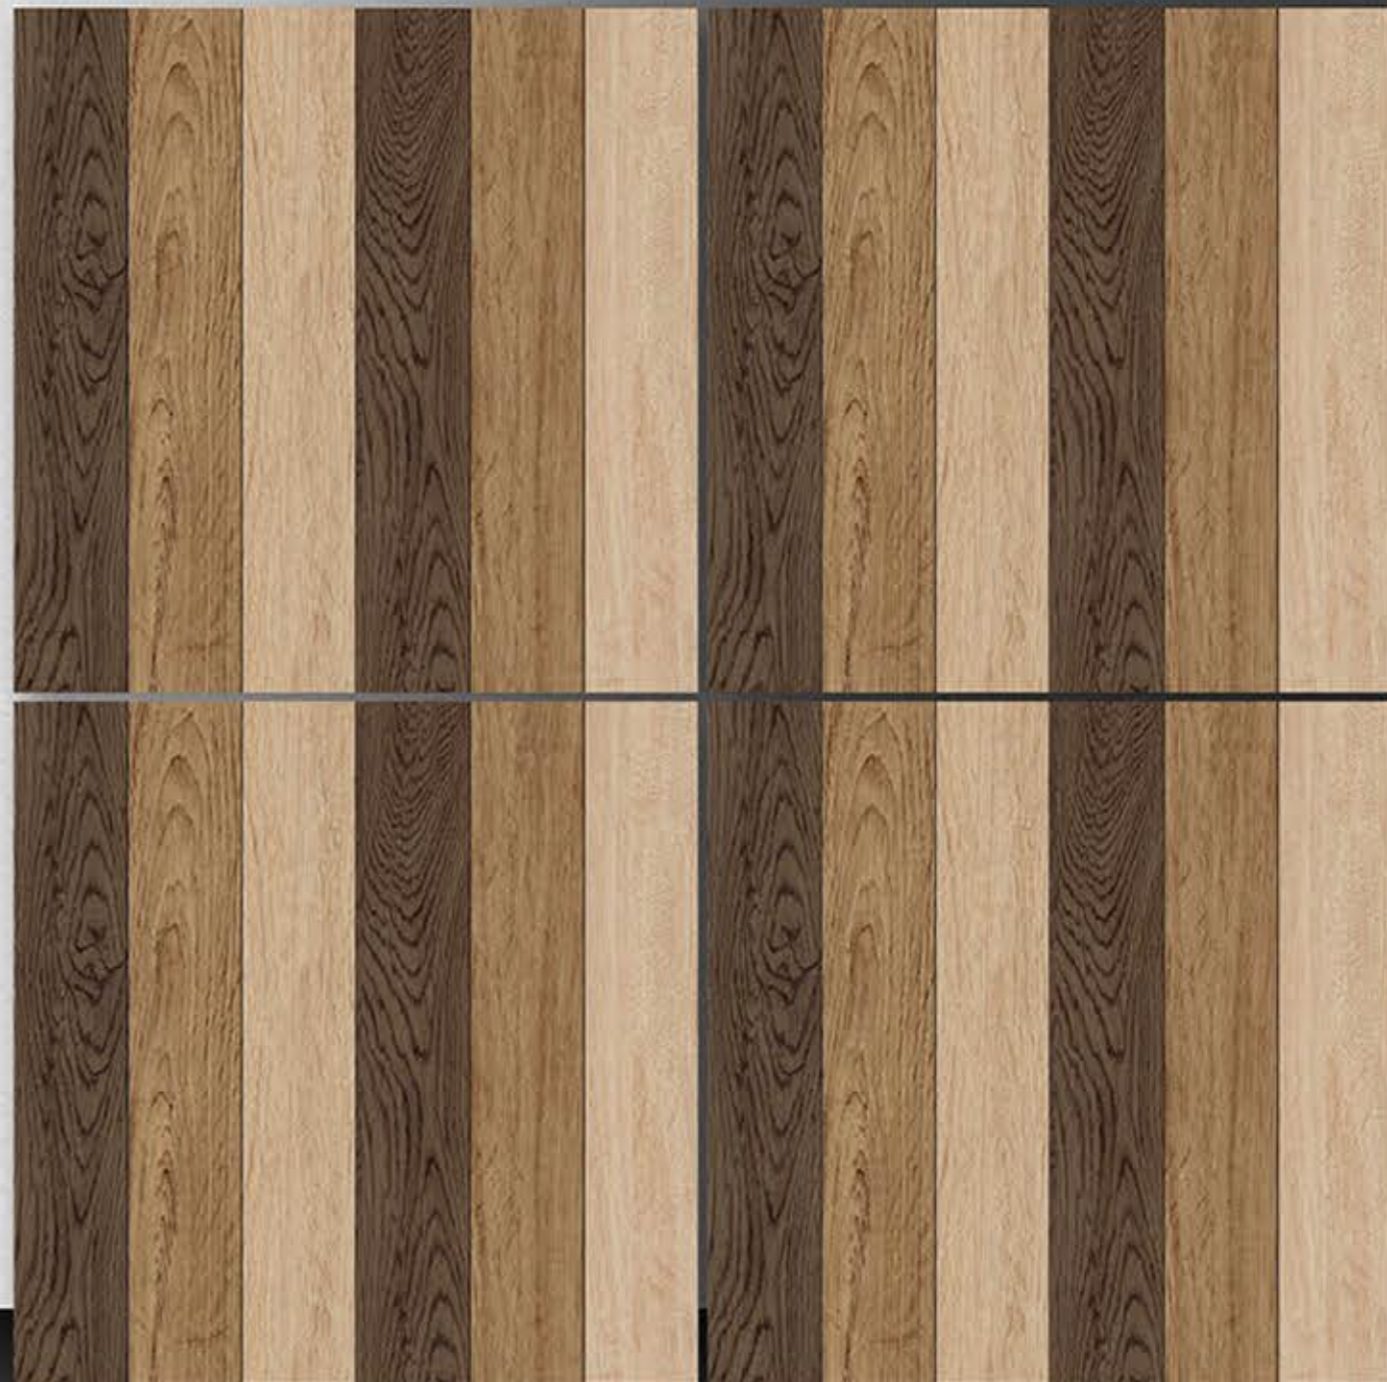

Series
wooden