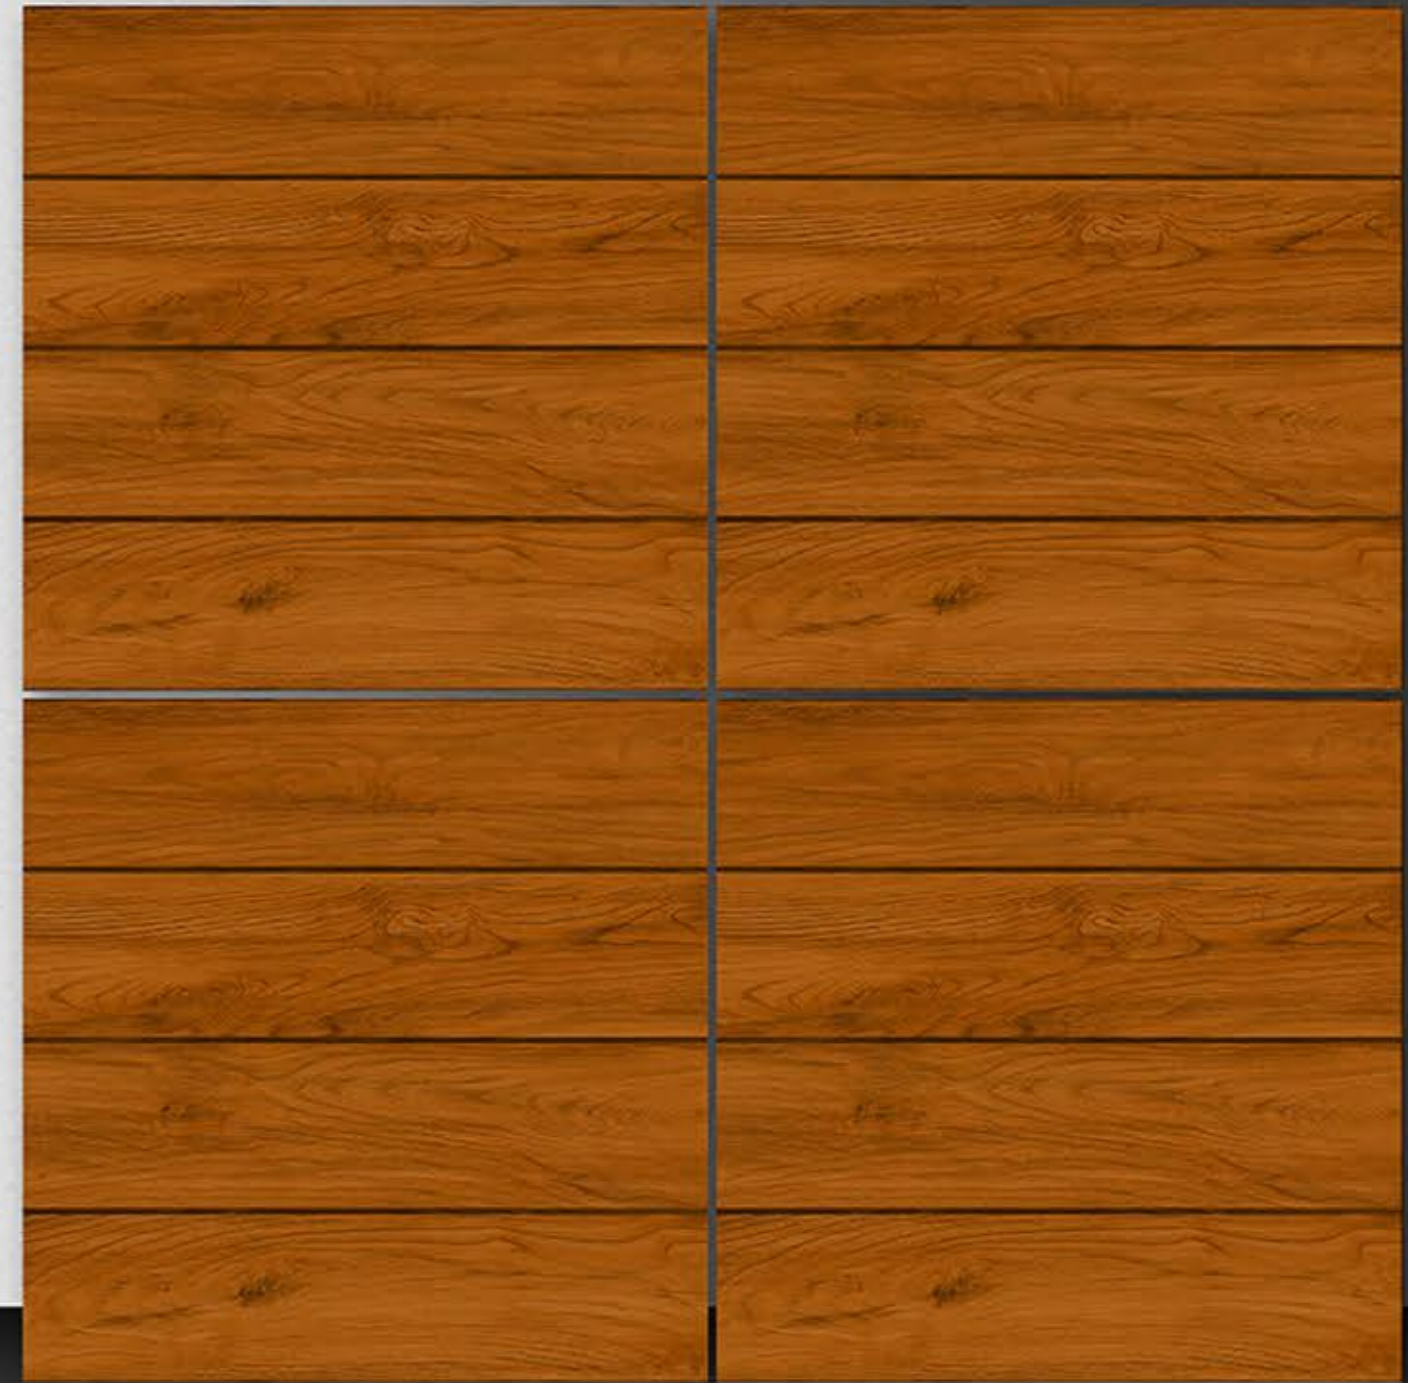

PORCELAIN TILES
600X600MM

4074

NEONTM
TILE

Series
wooden

PORCELAIN TILES
600X600MM

4075

NEONTM
TILE

 **Series**
wooden