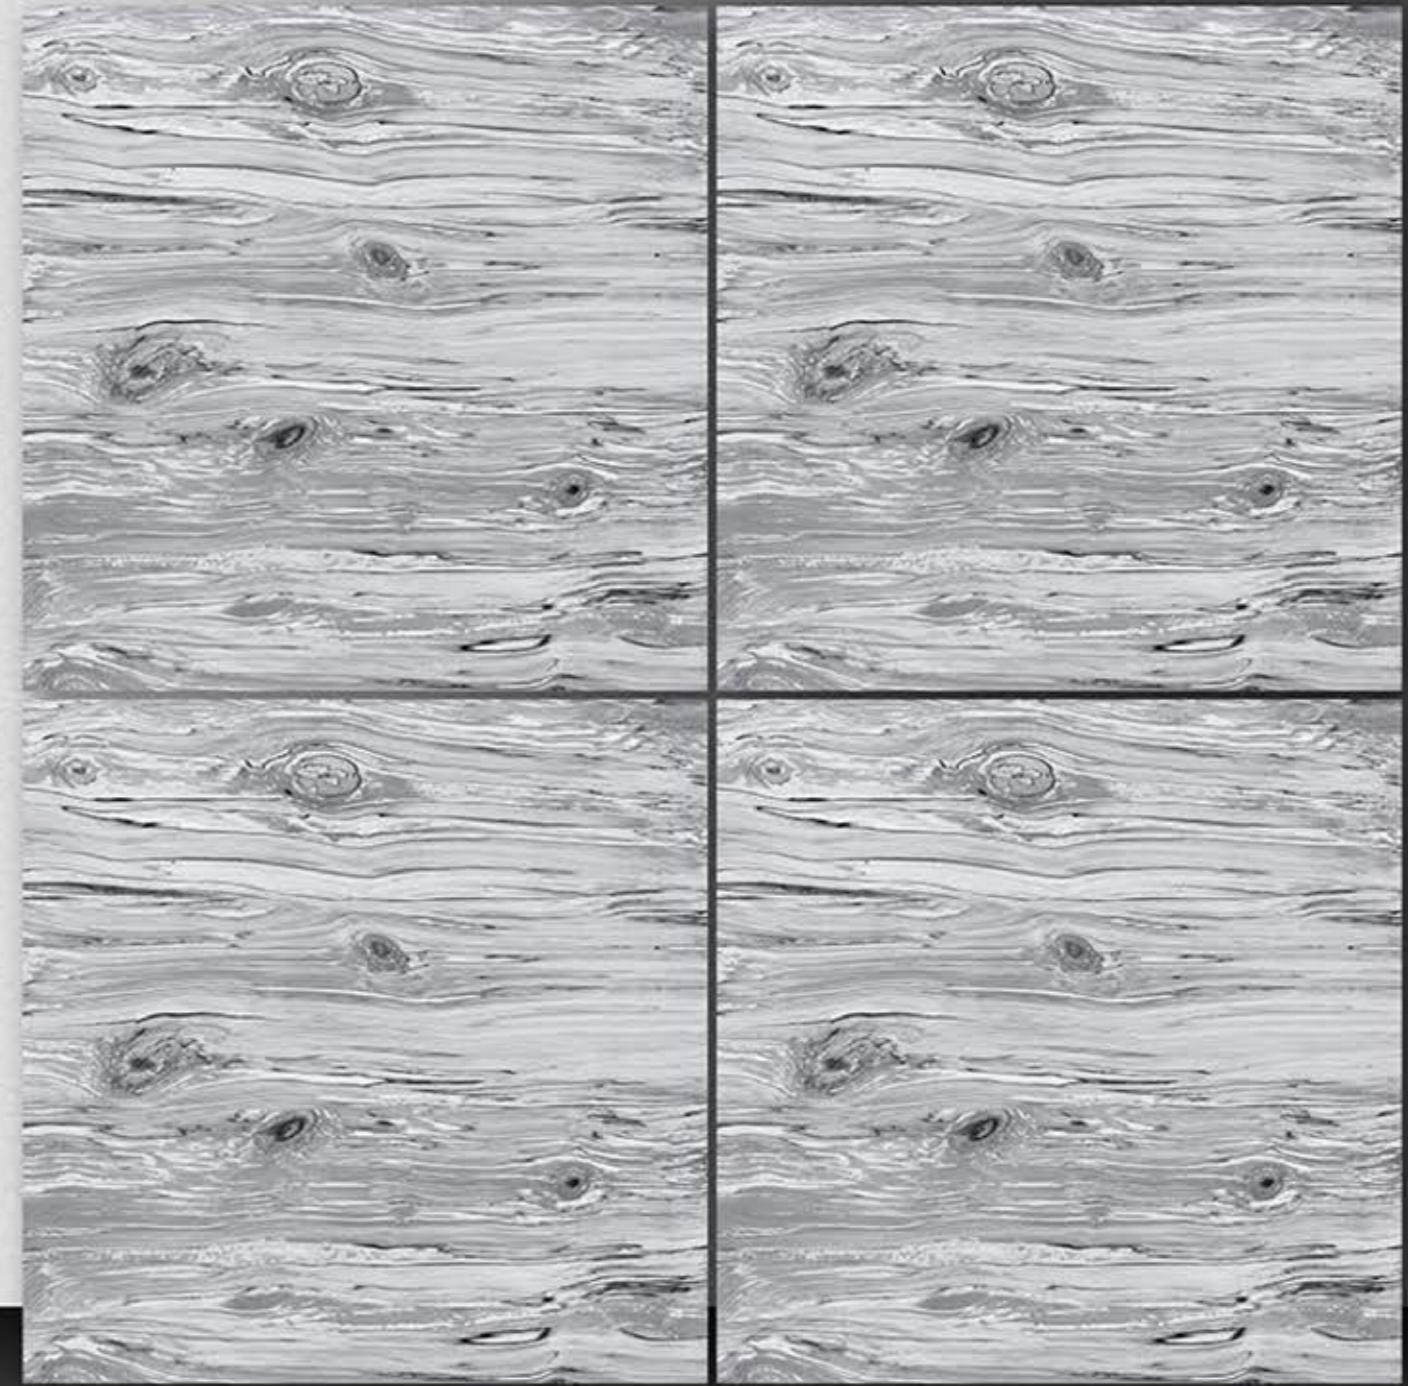

PORCELAIN TILES
600X600MM

4052

NEONTM
TILE

Series
wooden

PORCELAIN TILES
600X600MM

4053

NEONTM
TILE

Series
wooden