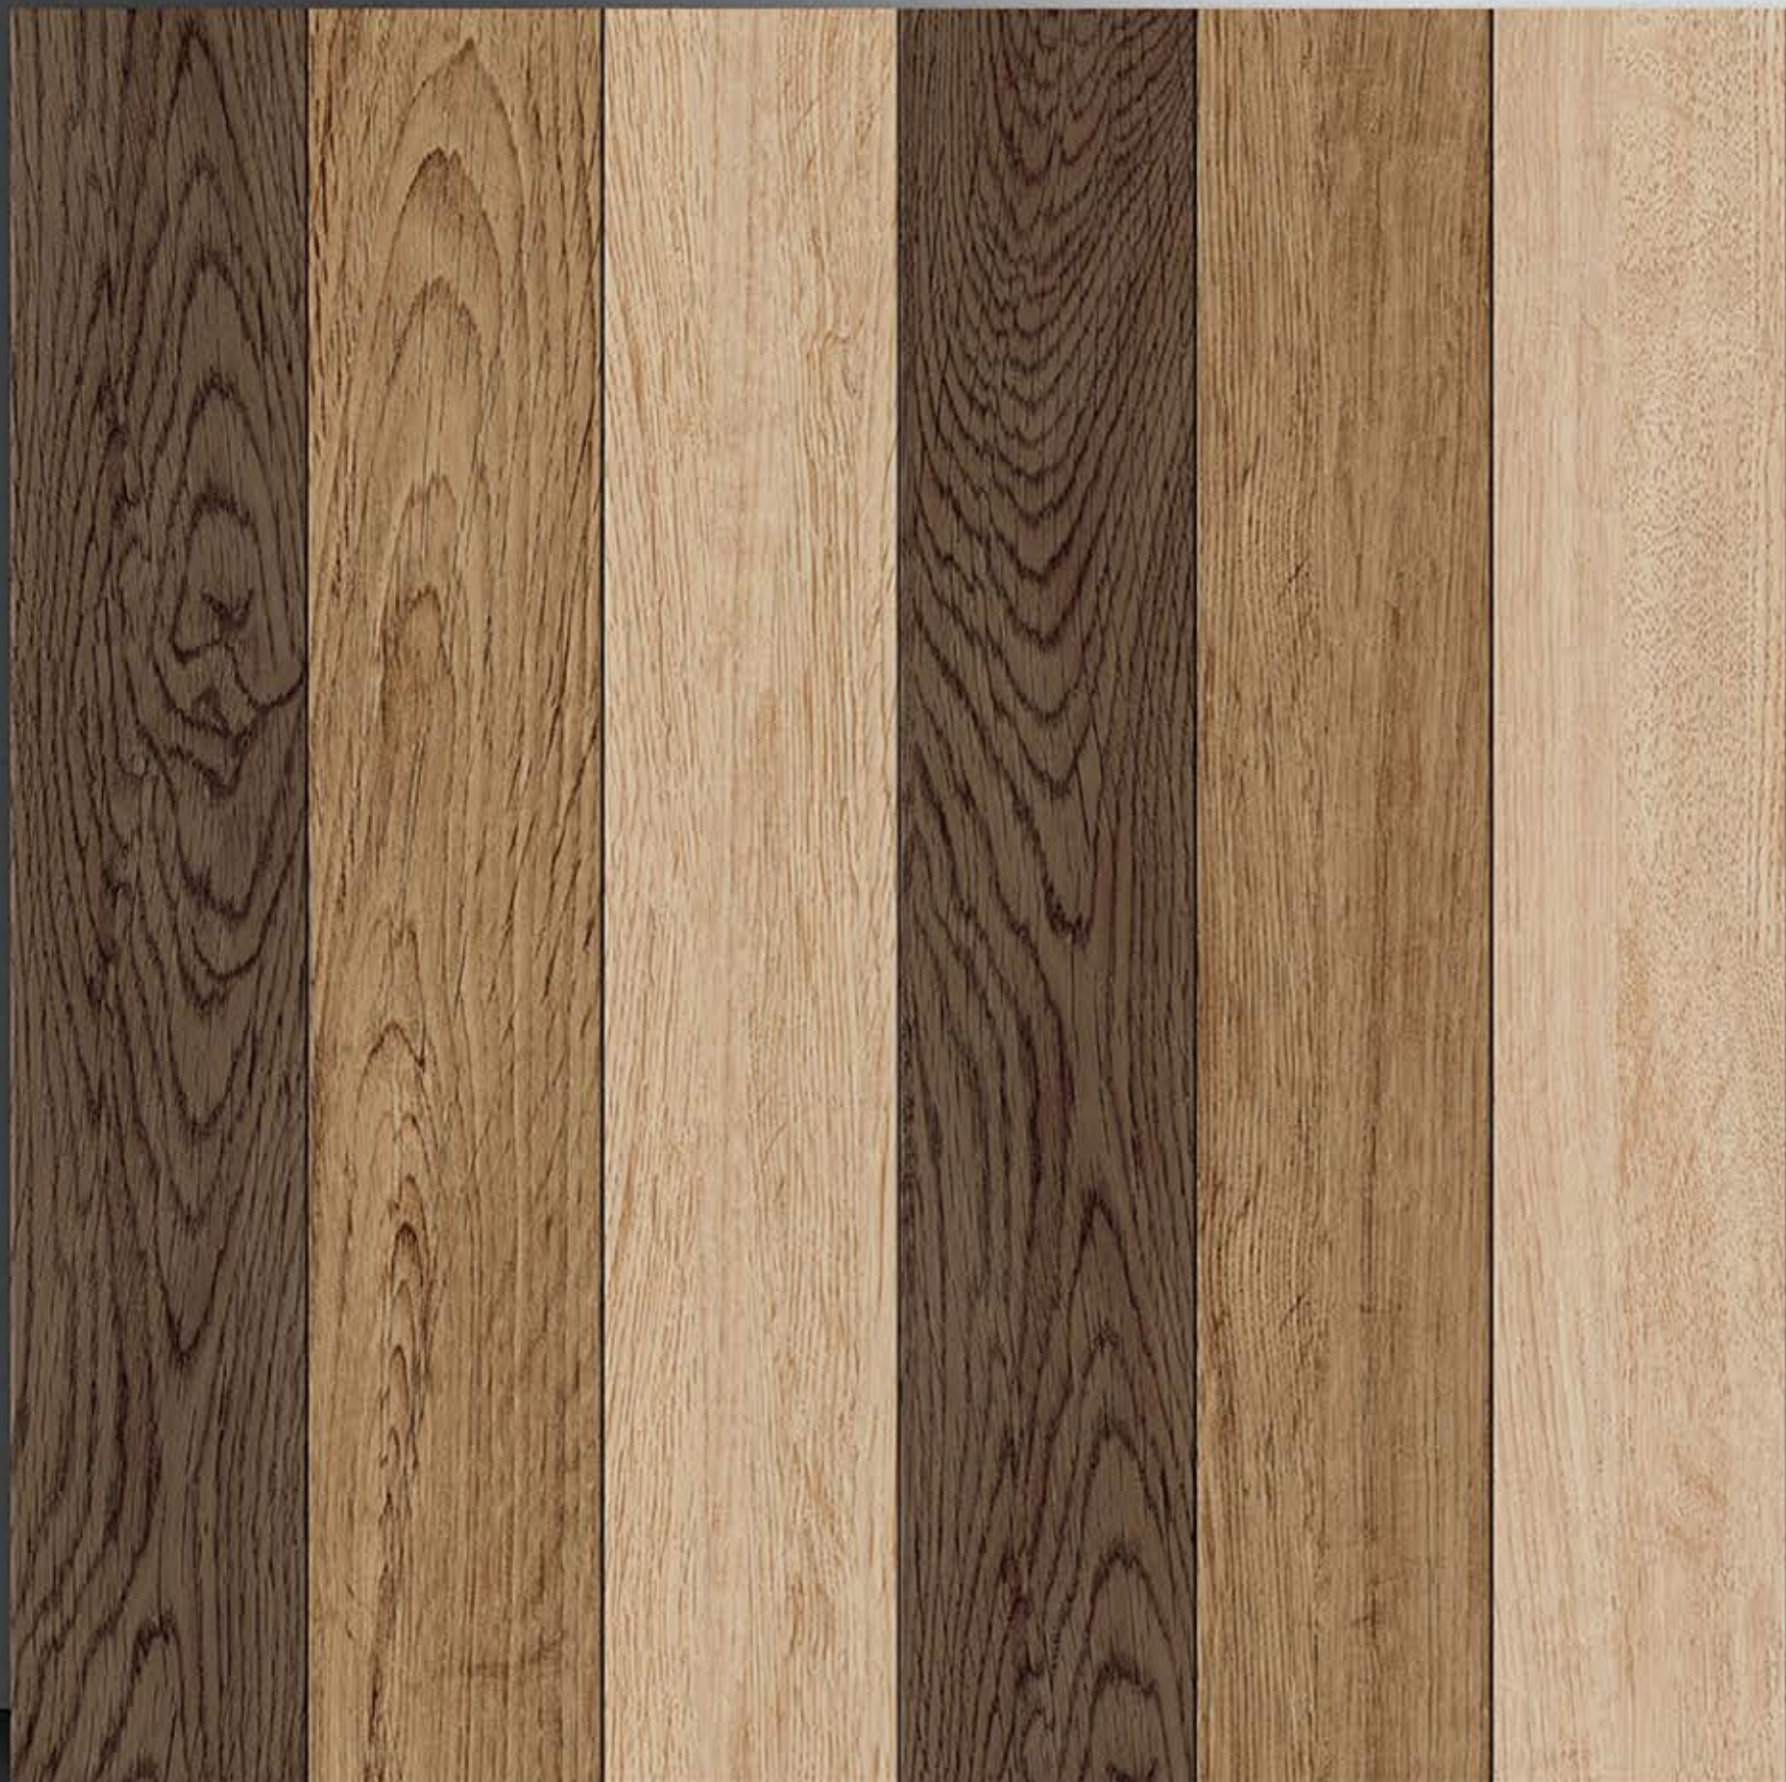

PORCELAIN TILES
600X600MM

NEON^{TM}
TILE

4012