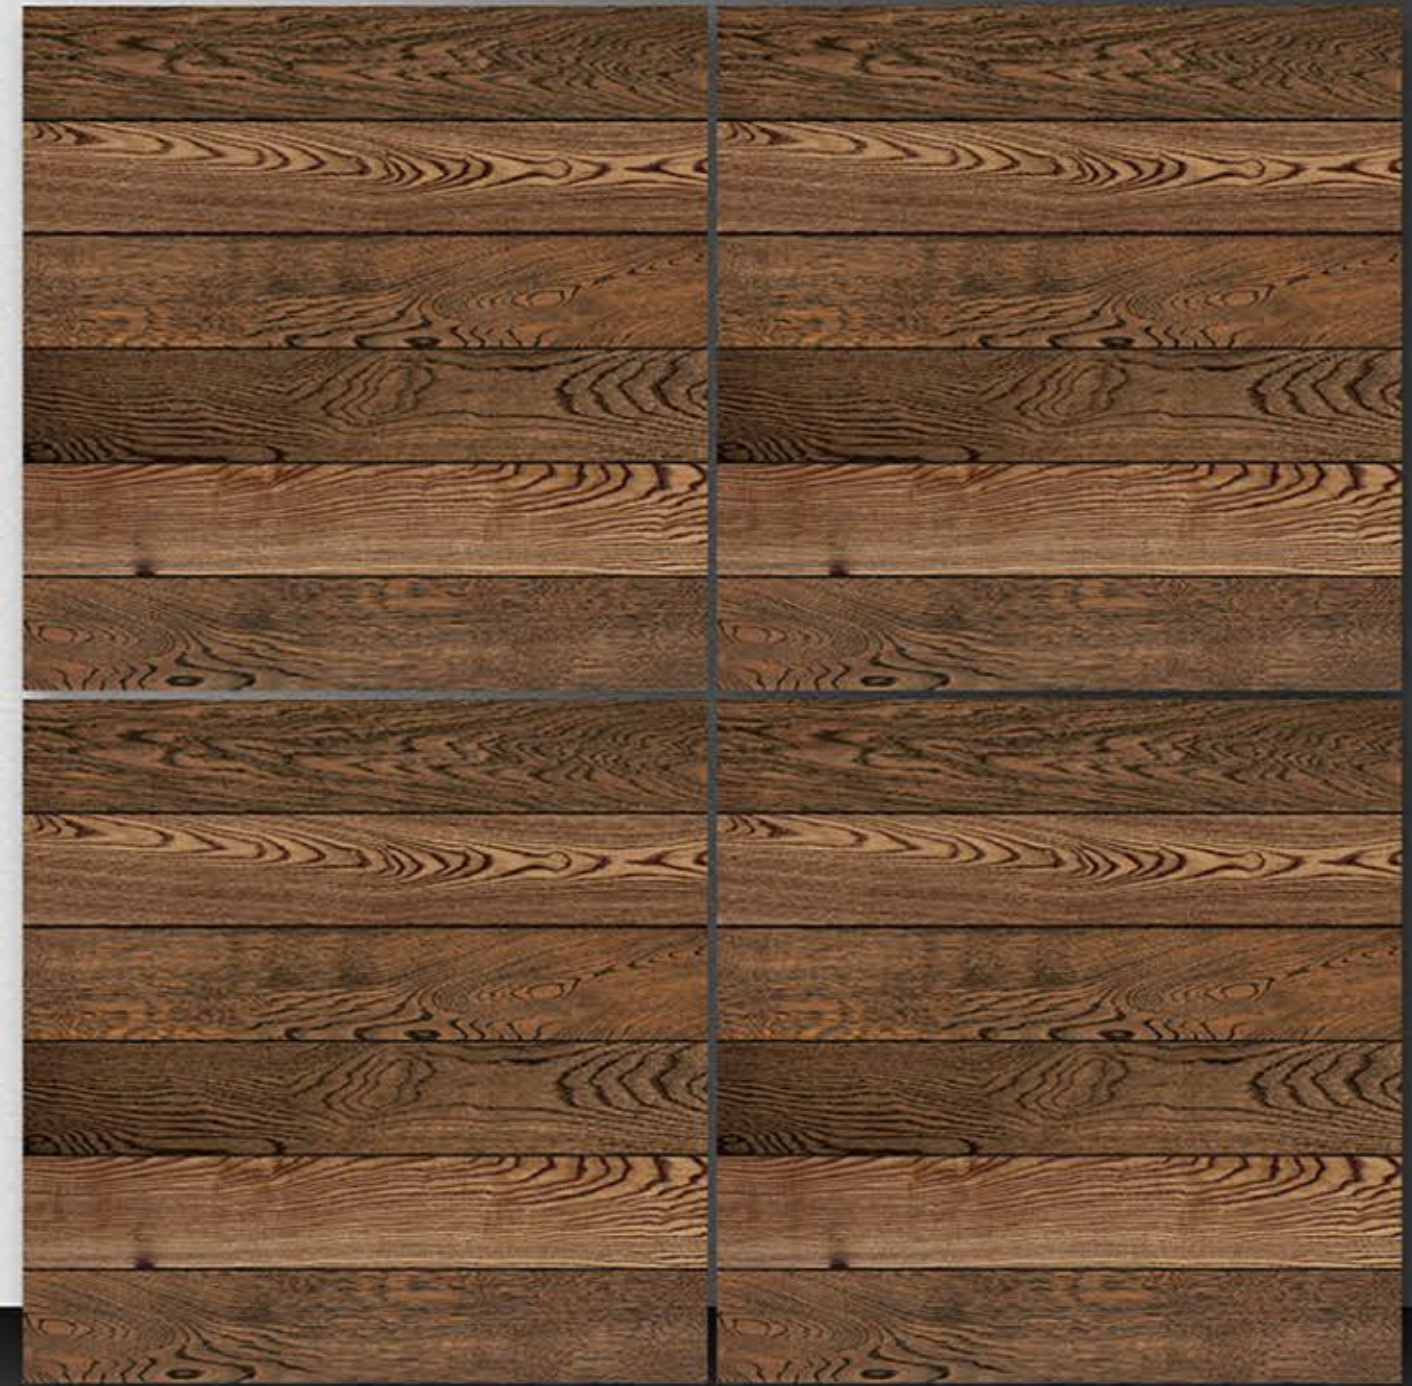

PORCELAIN TILES
600X600MM

4003

NEONTM
TILE

Series
wooden

PORCELAIN TILES
600X600MM

4004

NEONTM
TILE

Series
wooden