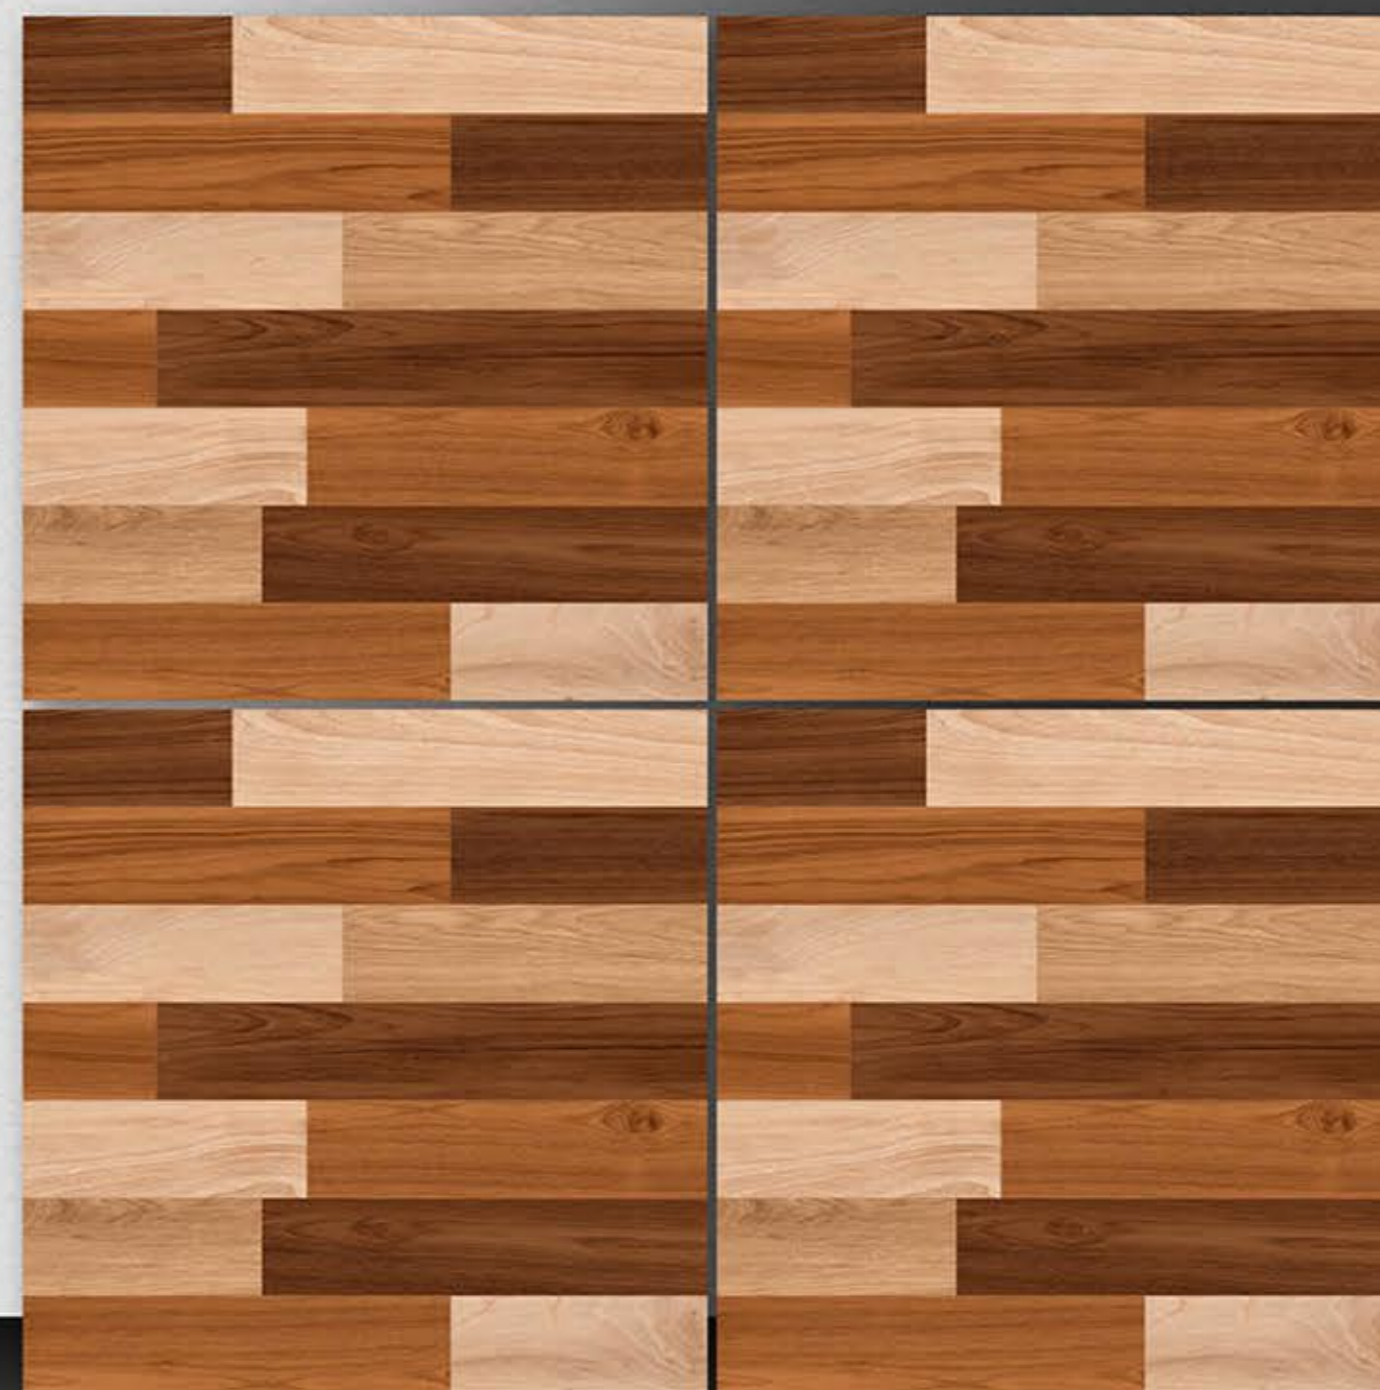

PORCELAIN TILES
600X600MM

NEONTM
TILE

4012

Series
wooden

PORCELAIN TILES
600X600MM

4013

NEONTM
TILE

 **Series**
wooden