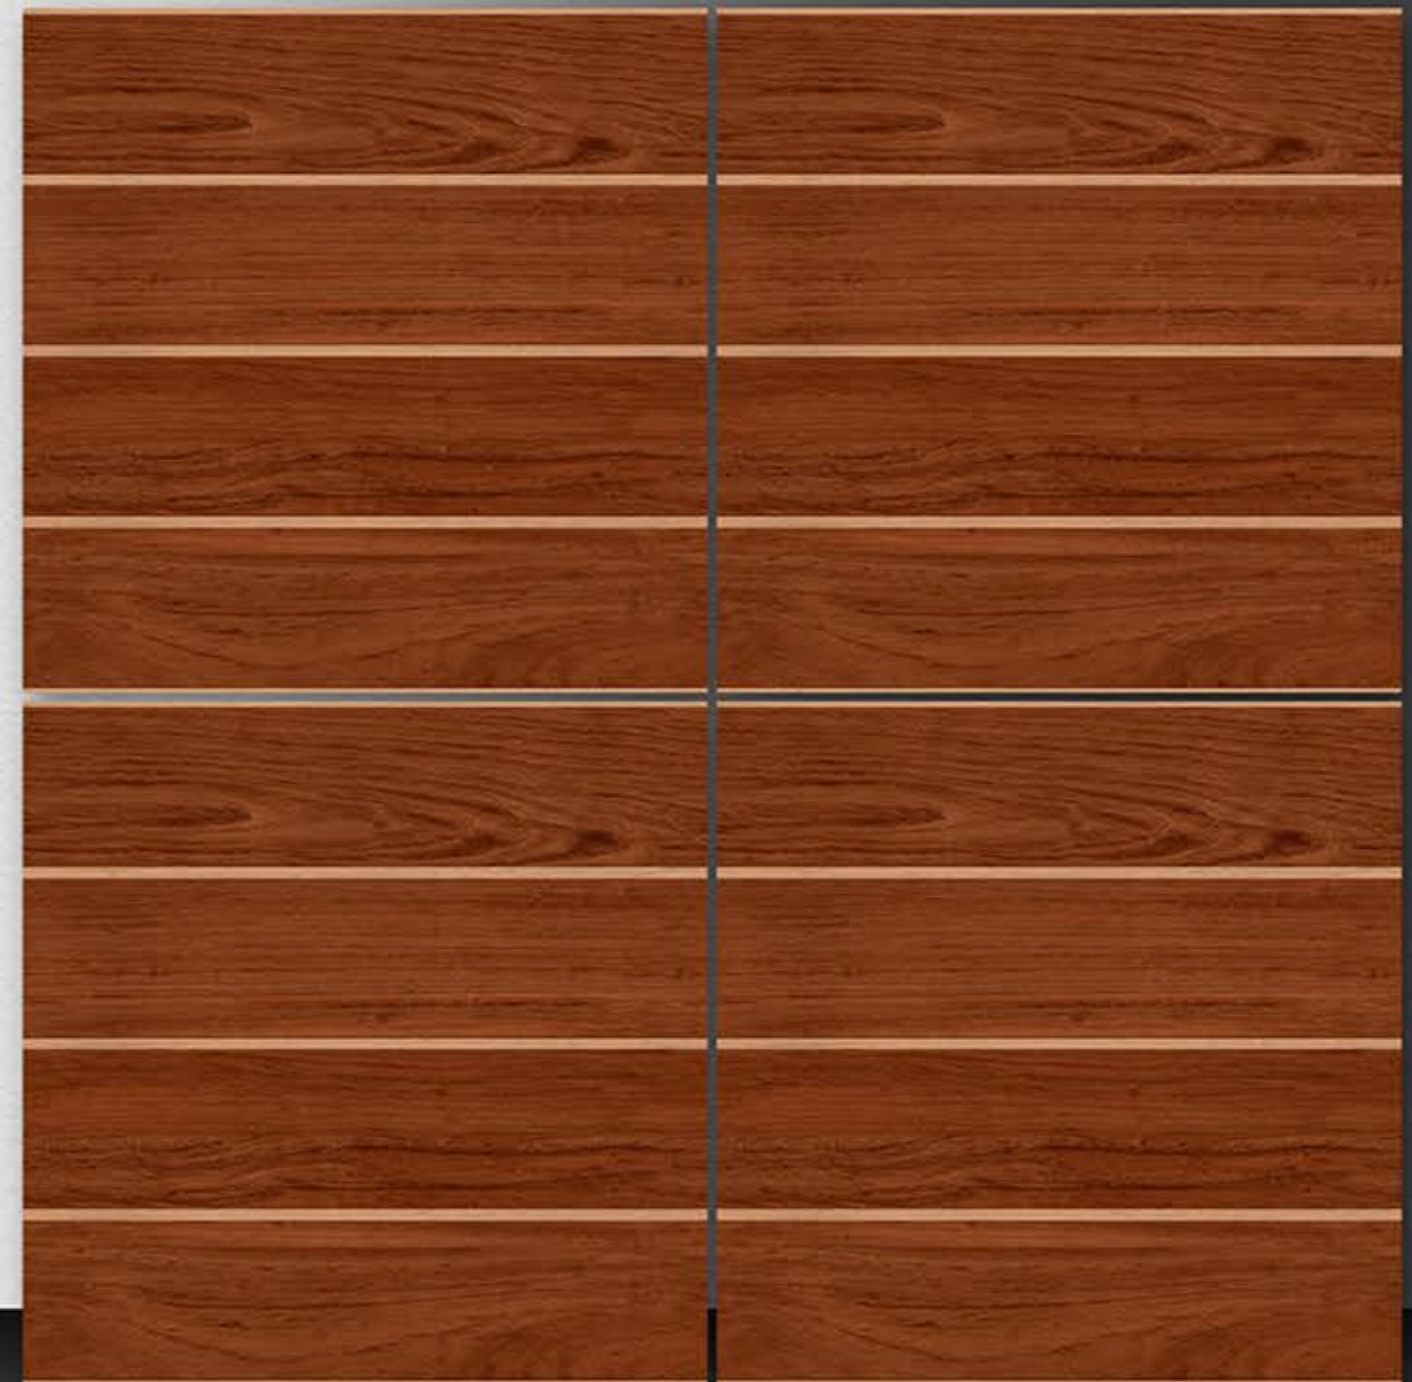

PORCELAIN TILES
600X600MM

4010

NEONTM
TILE

Series
wooden

PORCELAIN TILES
600X600MM

4011

NEONTM
TILE

Series
wooden