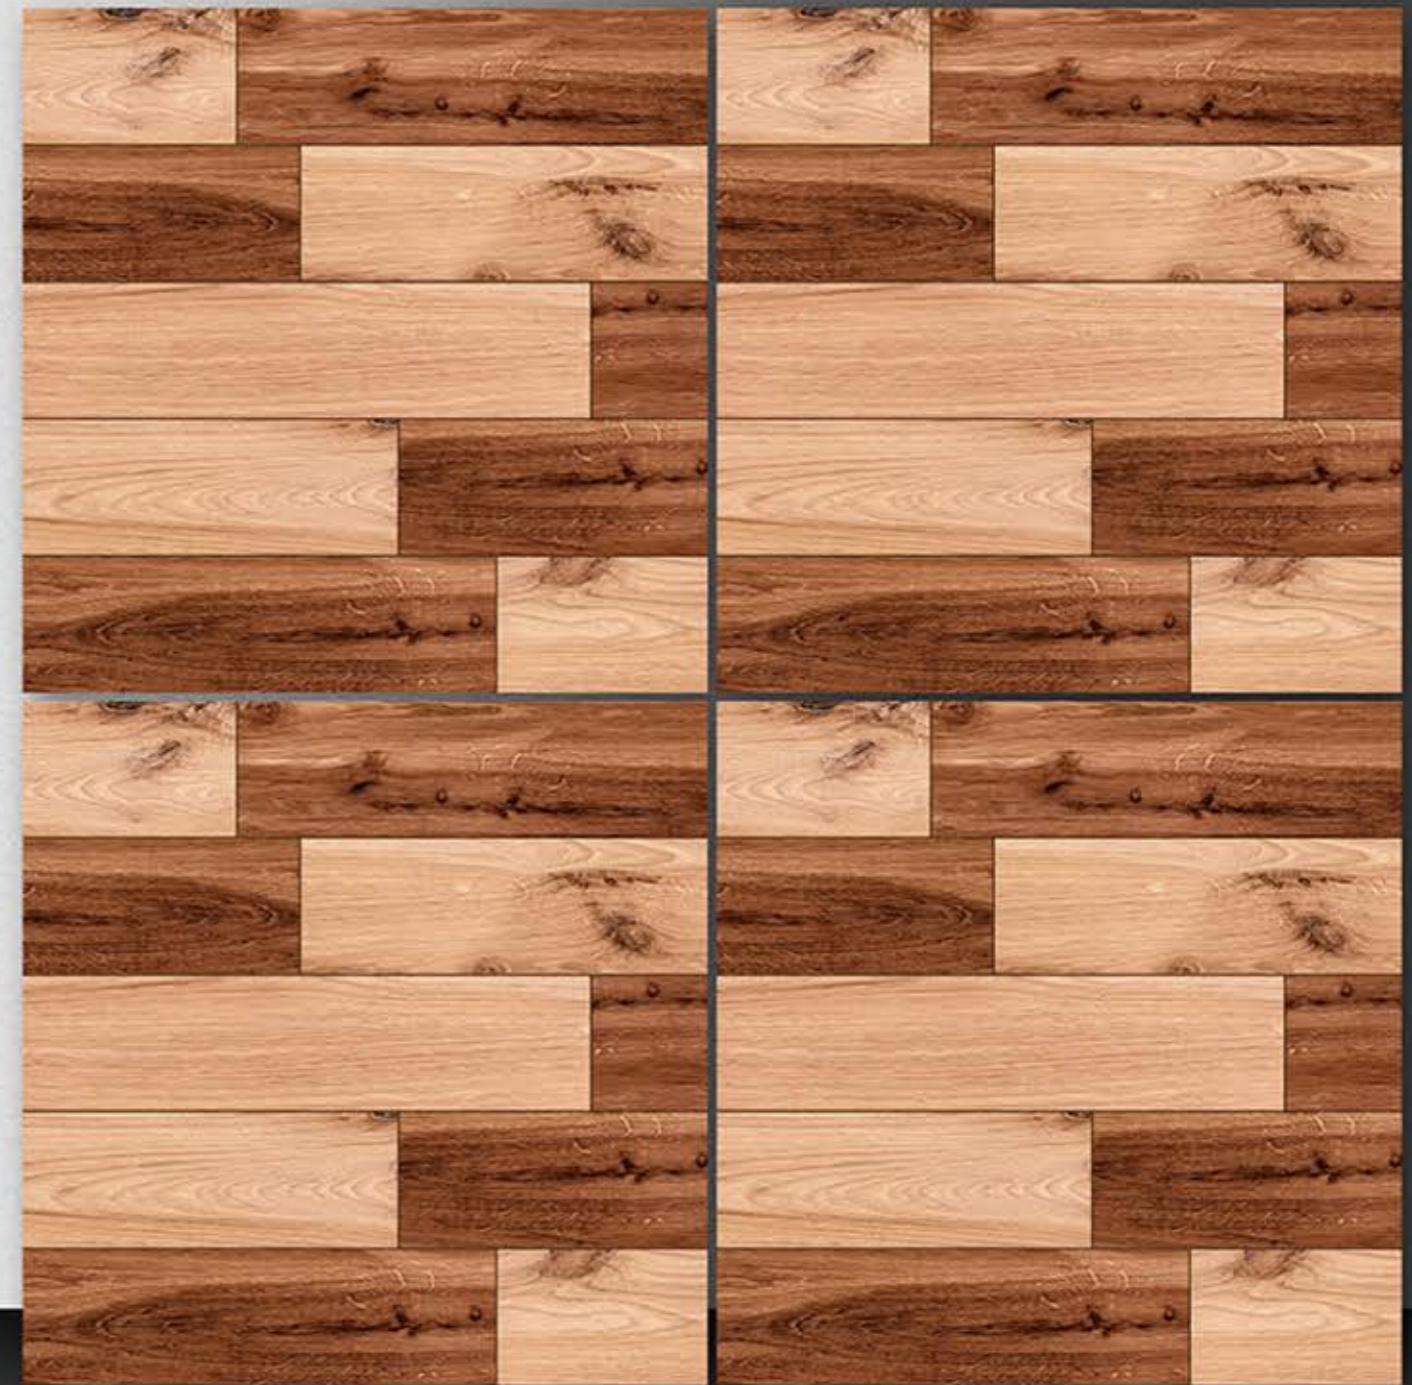

NEON^{TM}
TILE

Series
wooden