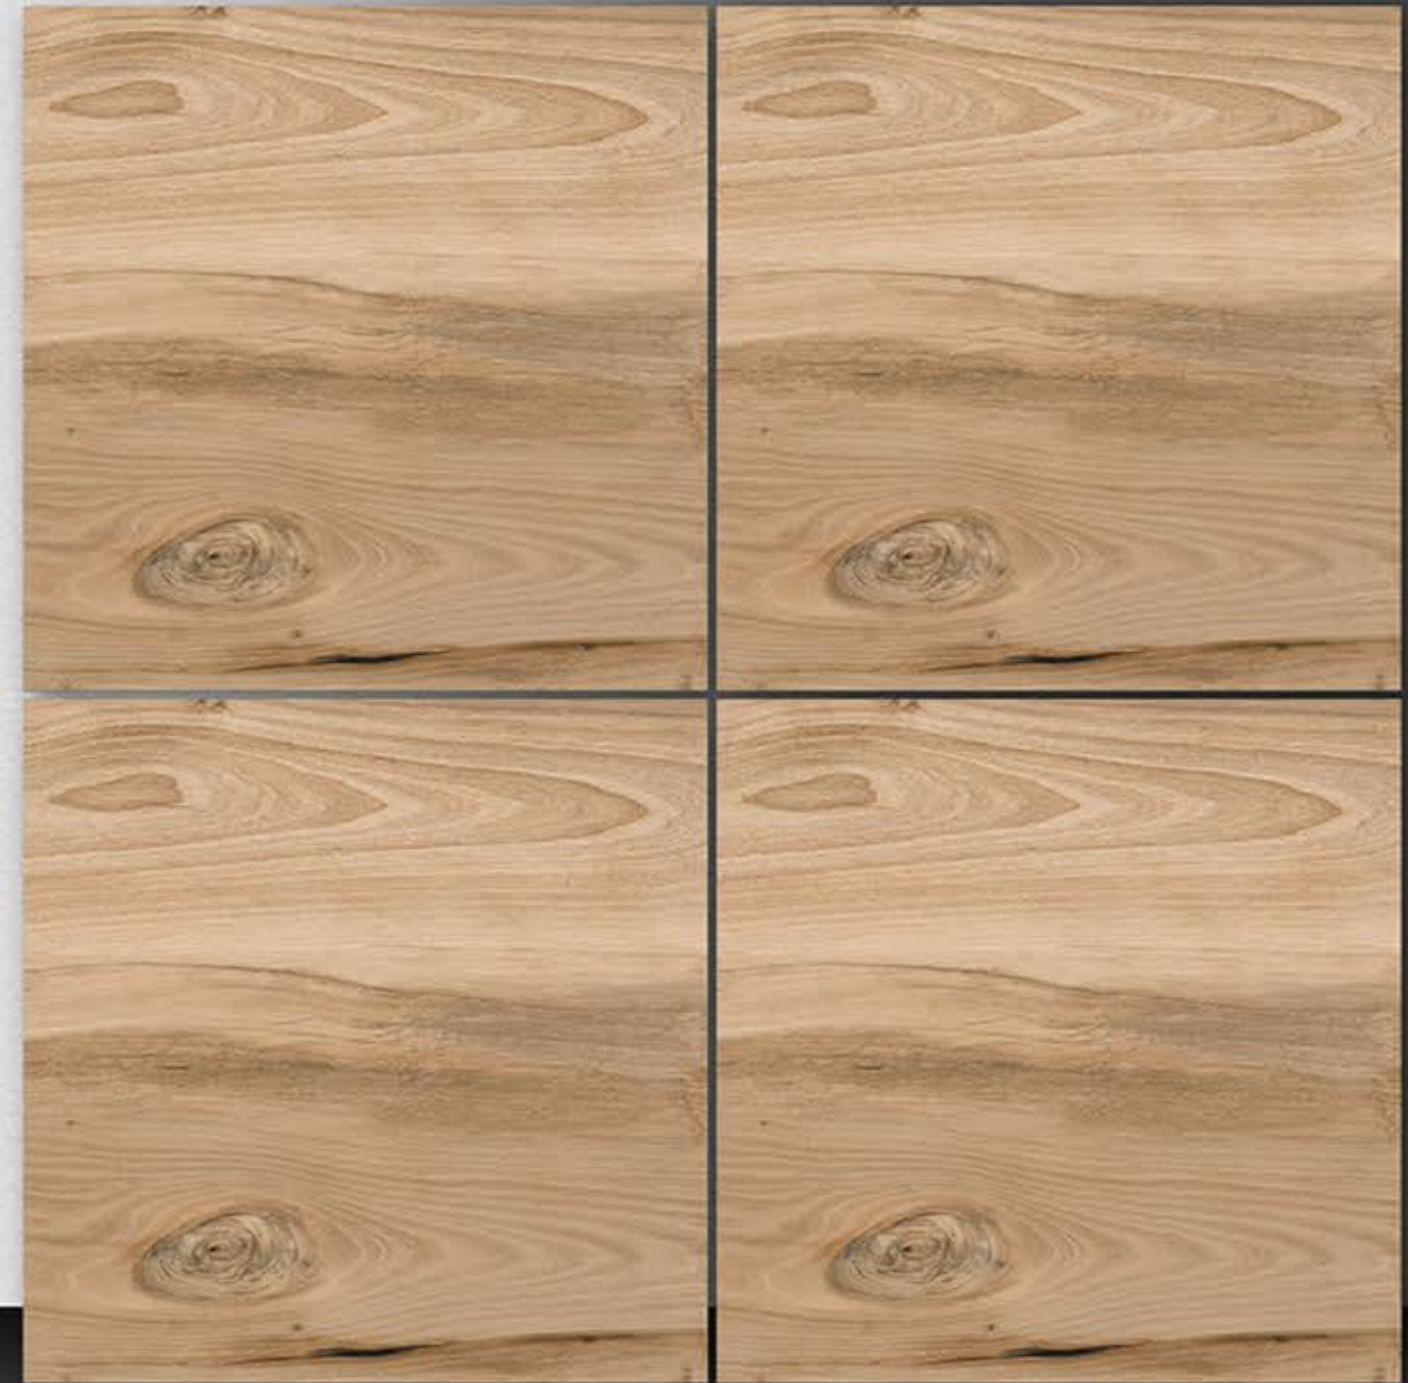

PORCELAIN TILES
600X600MM

4072

NEONTM
TILE

Series
wooden

PORCELAIN TILES
600X600MM

4073

NEONTM
TILE

Series
wooden