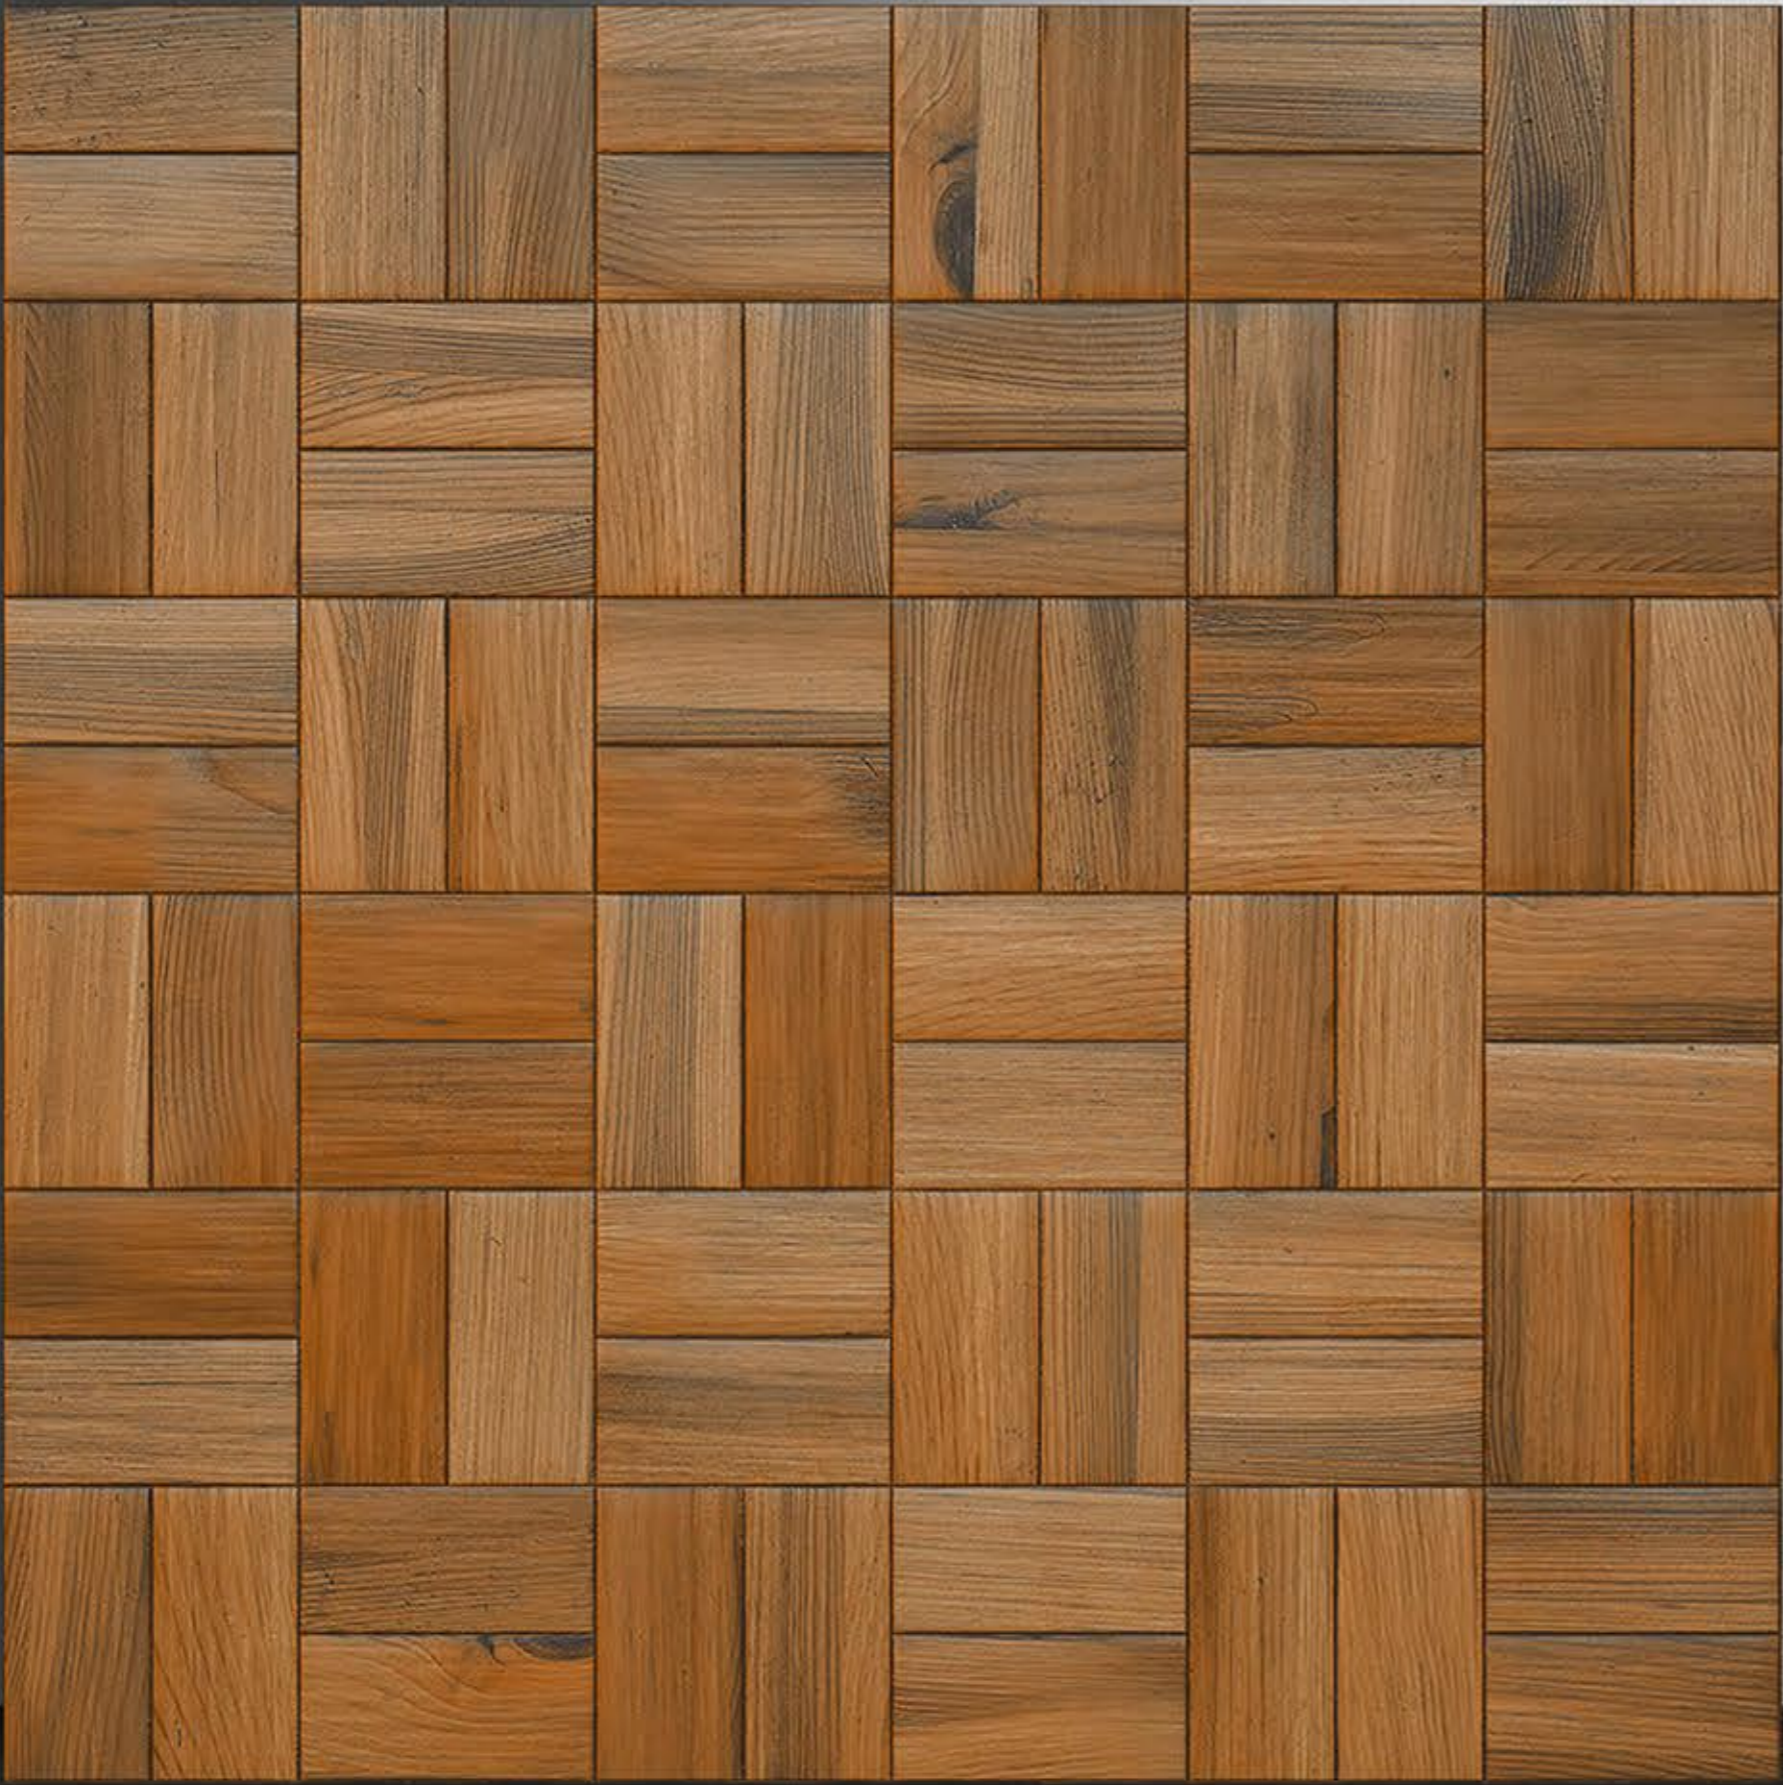

PORCELAIN TILES
600X600MM

4058

NEON^{TM}
TILE