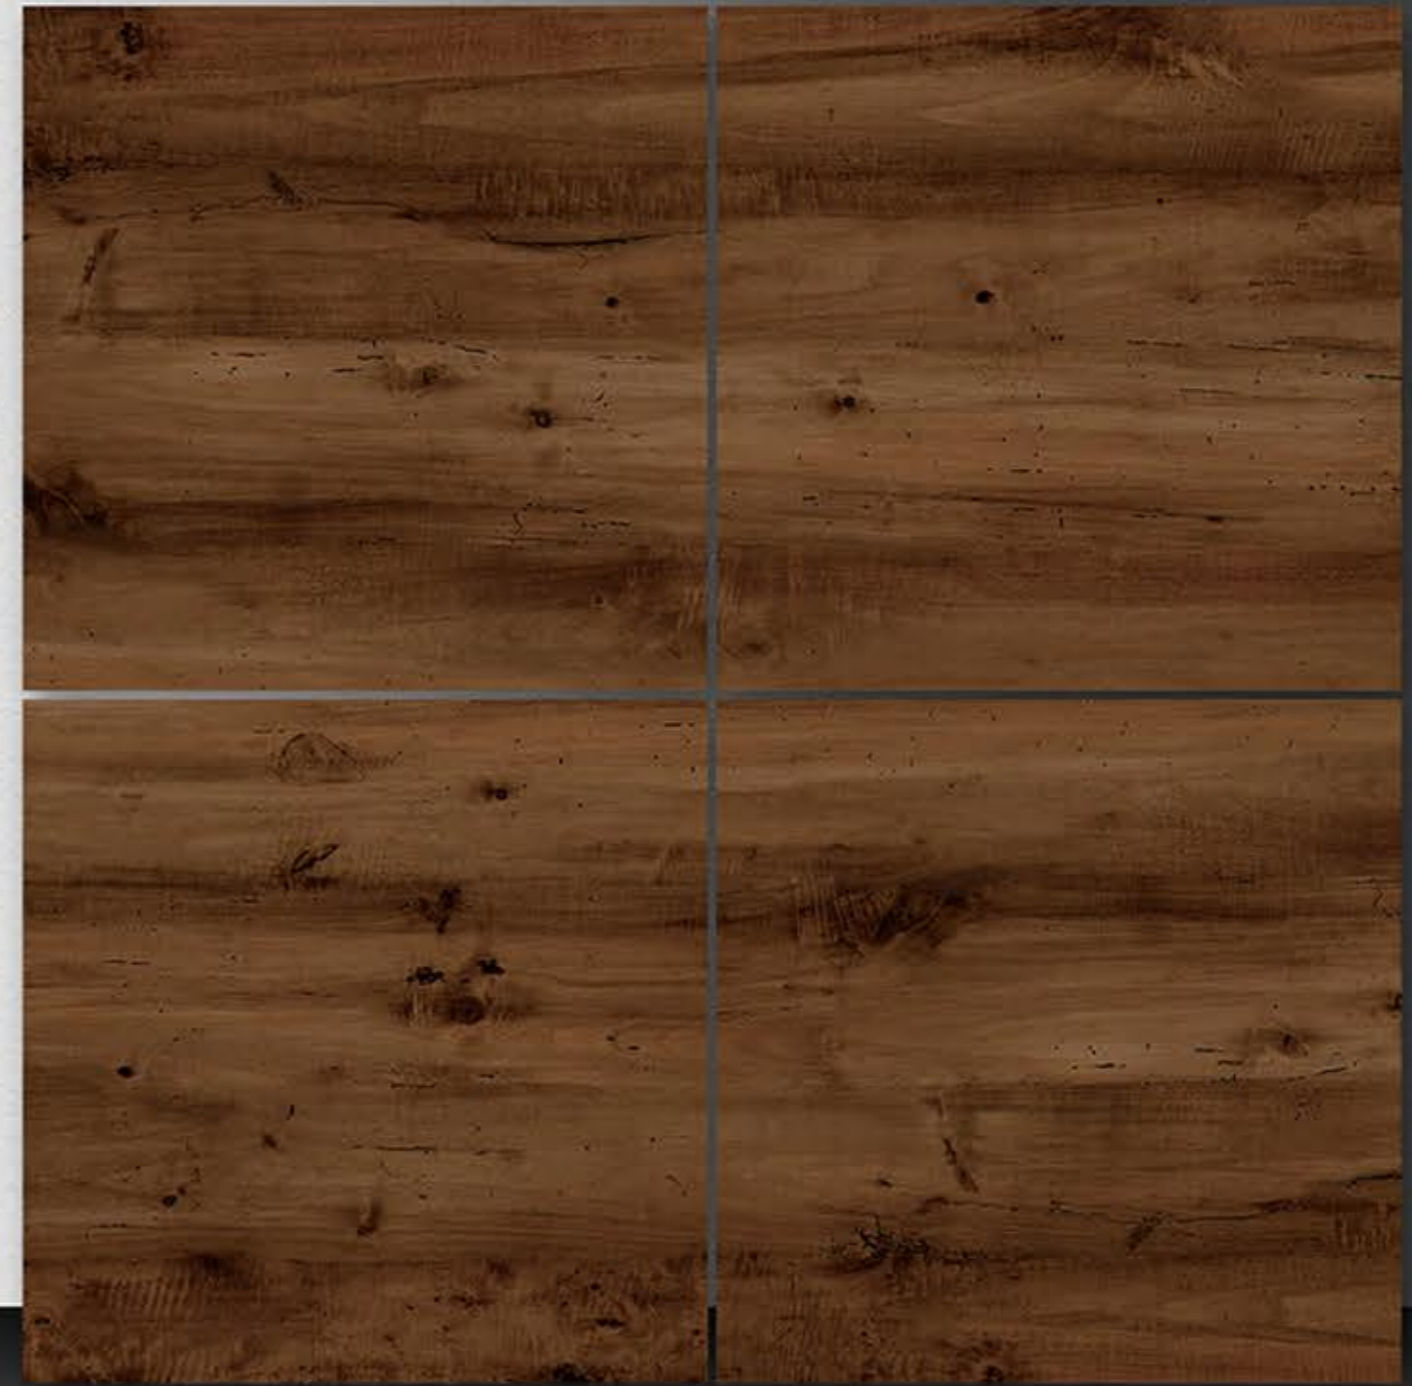

PORCELAIN TILES
600X600MM

4047

NEON^{TM}
TILE

Series
wooden