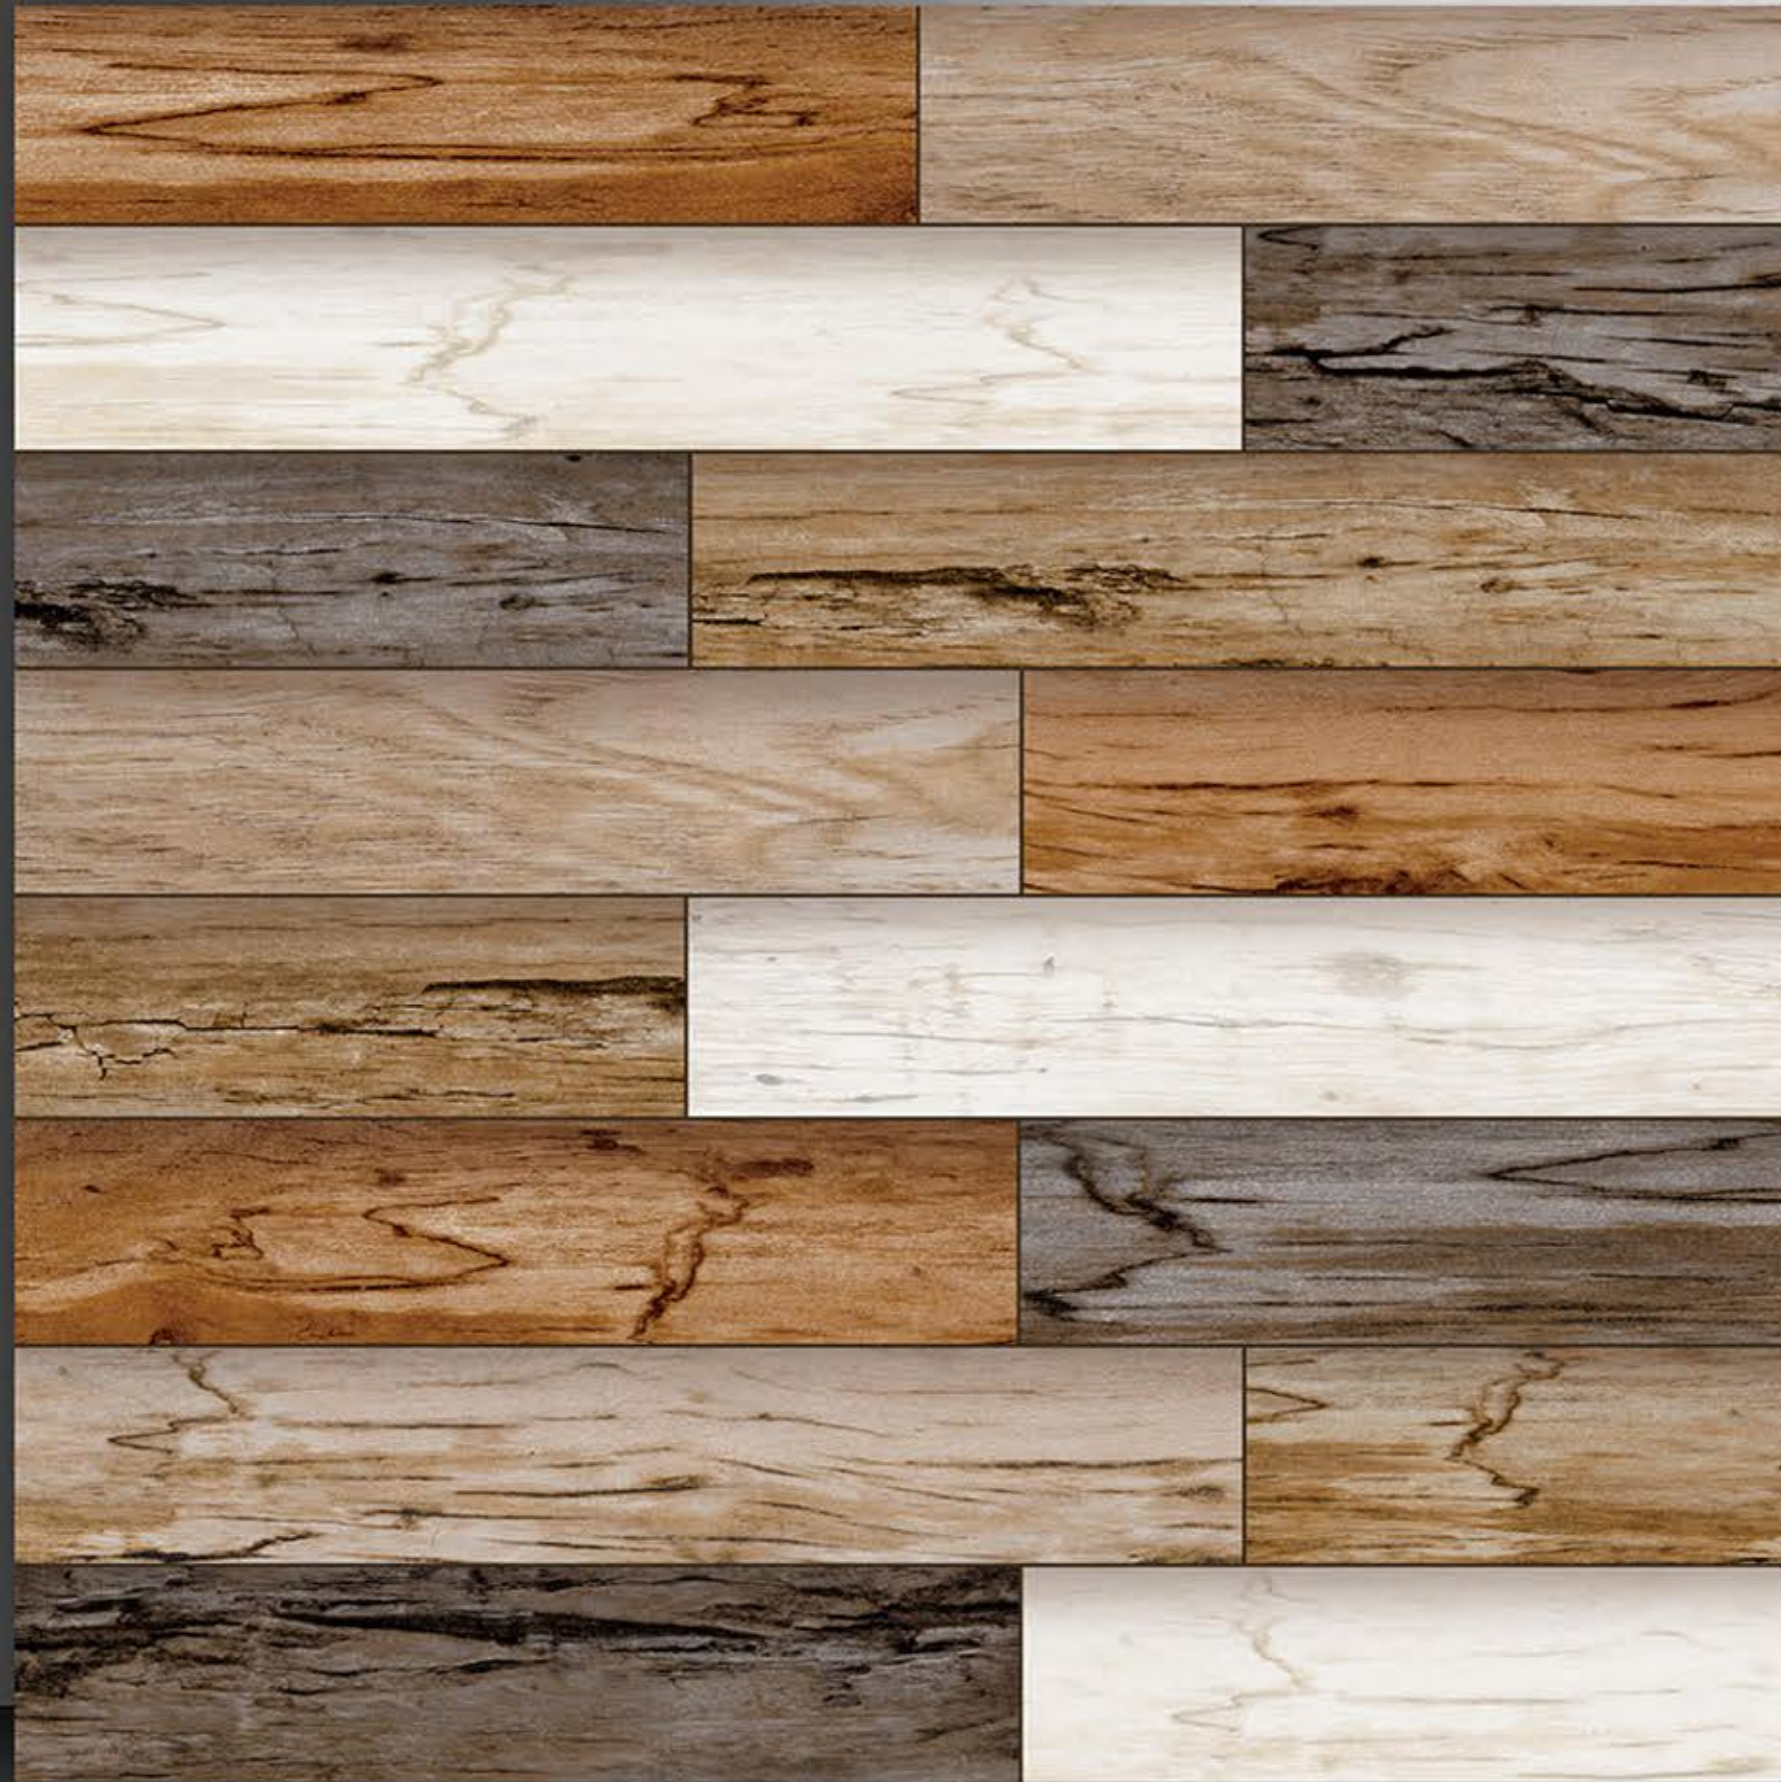

PORCELAIN TILES
600X600MM

4003