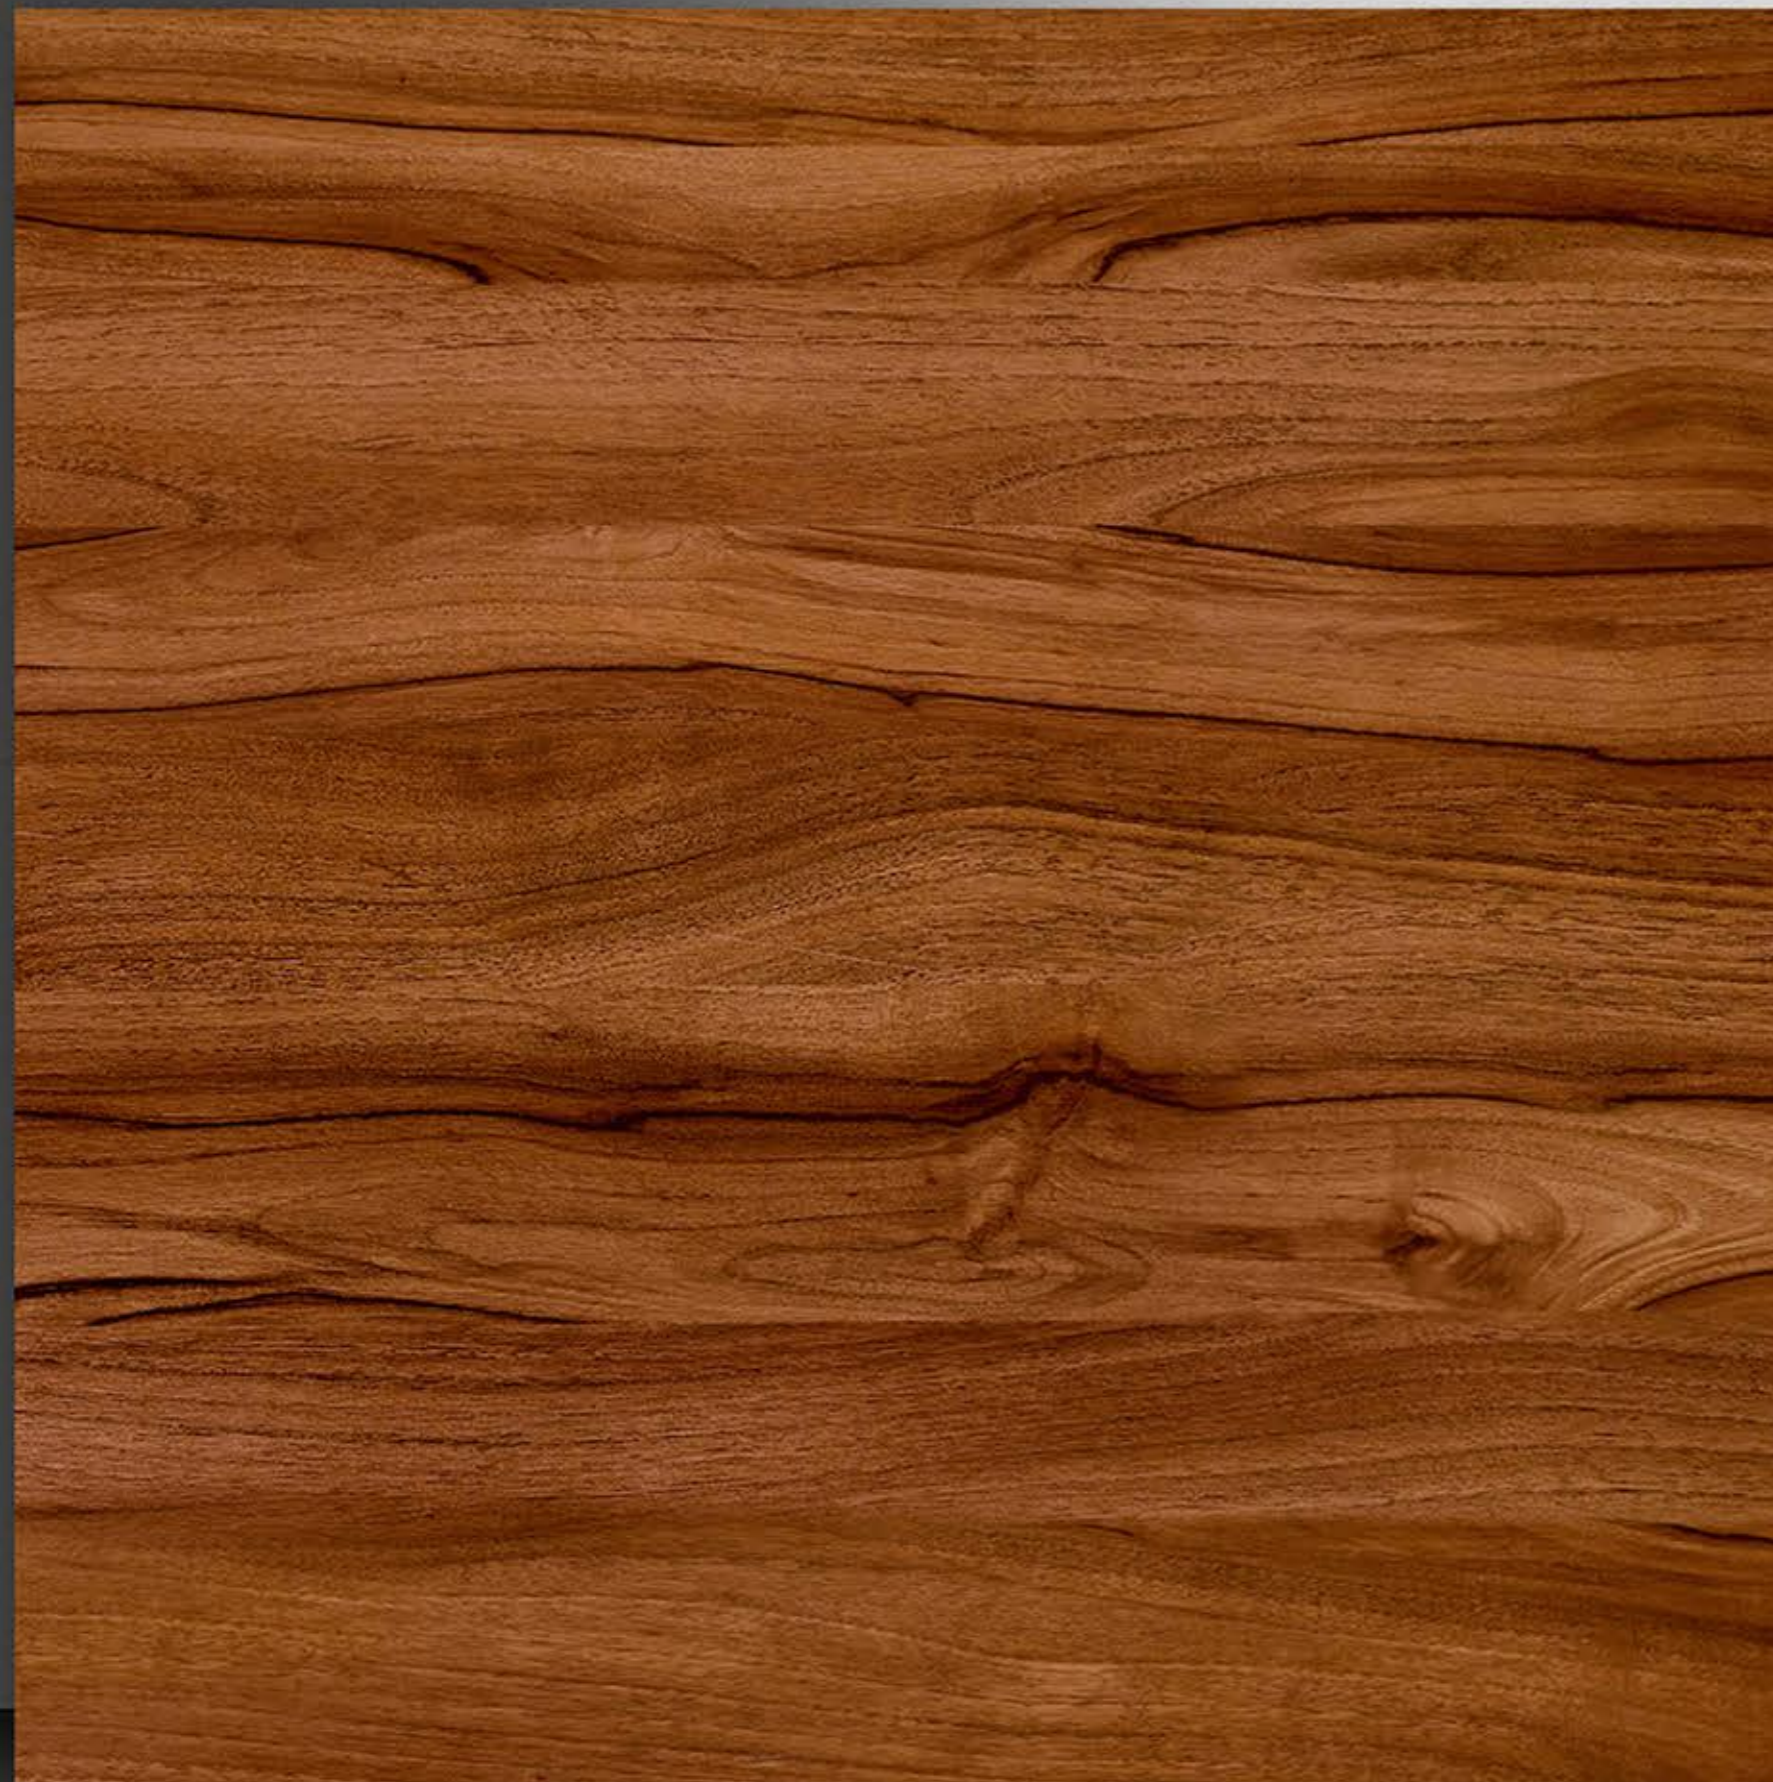

PORCELAIN TILES
600X600MM

4029

NEON™
TILE

 Series
wooden

PORCELAIN TILES
600X600MM

4030

NEONTM
TILE

Series
wooden