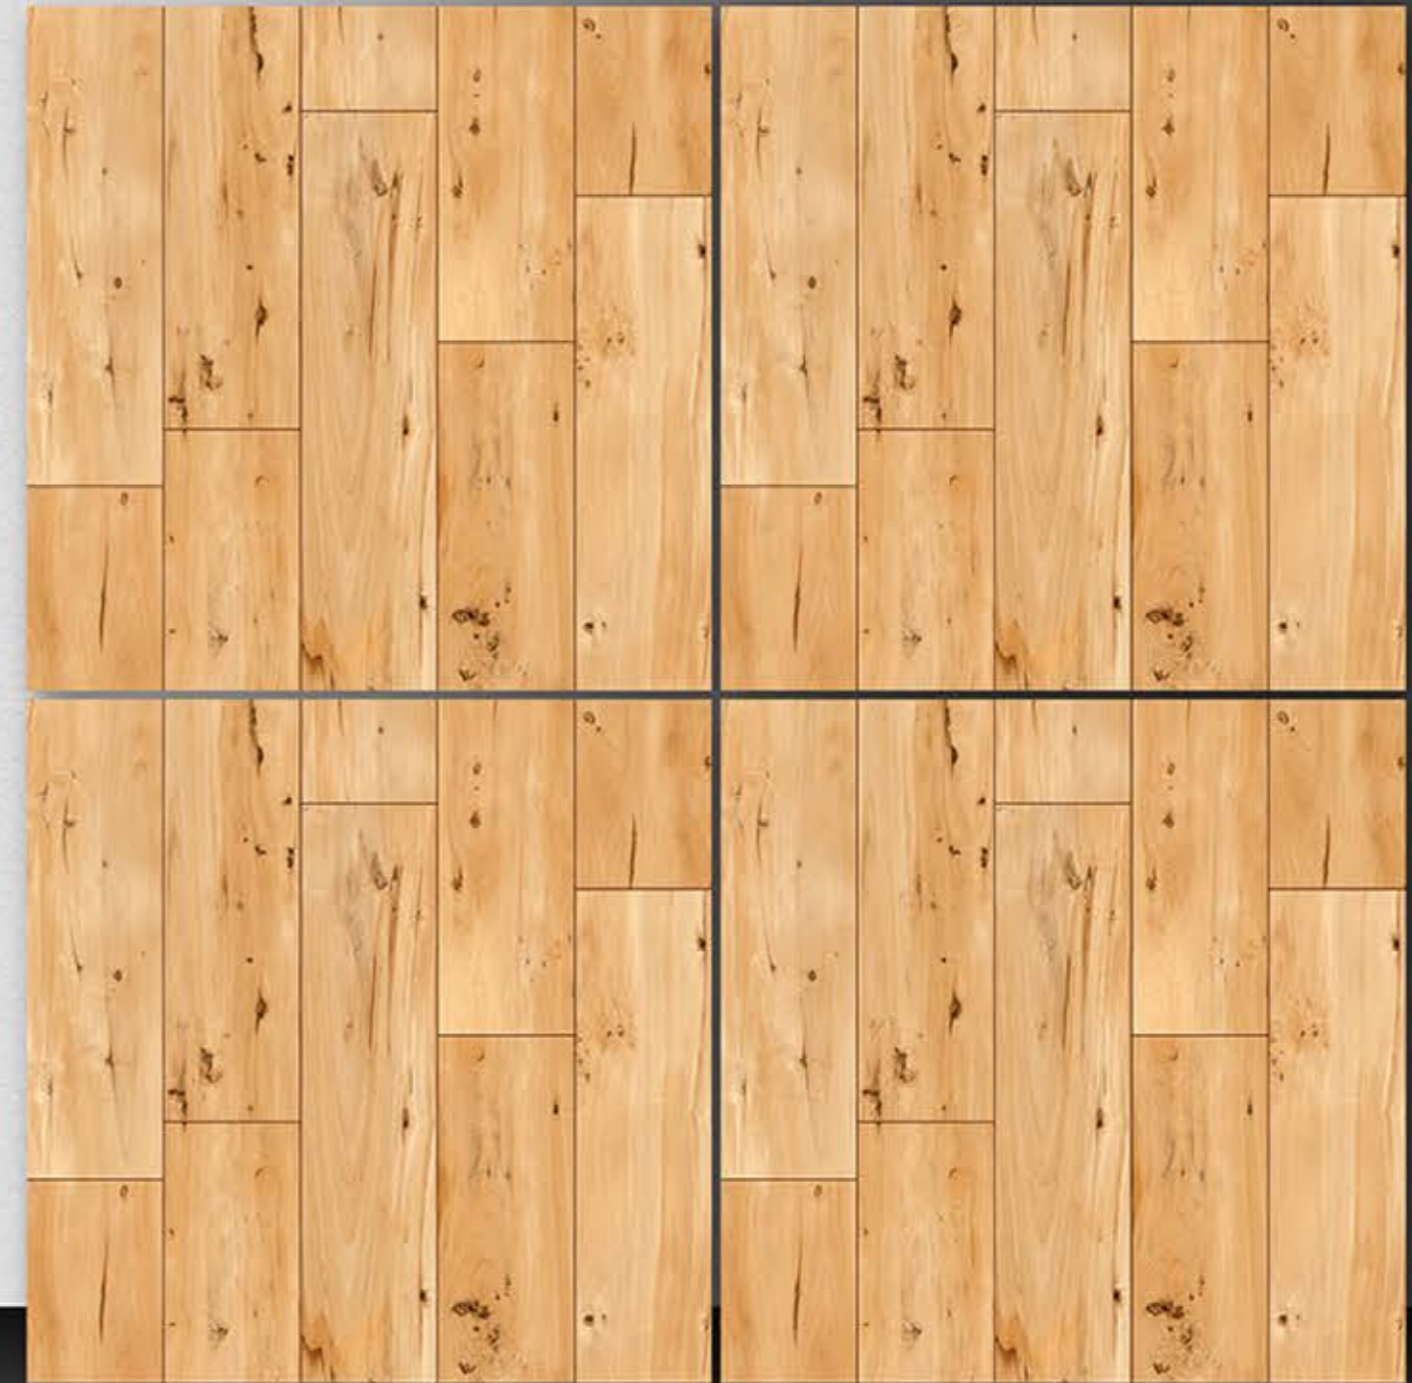

PORCELAIN TILES
600X600MM

4018

NEON^{TM}
TILE

Series
wooden