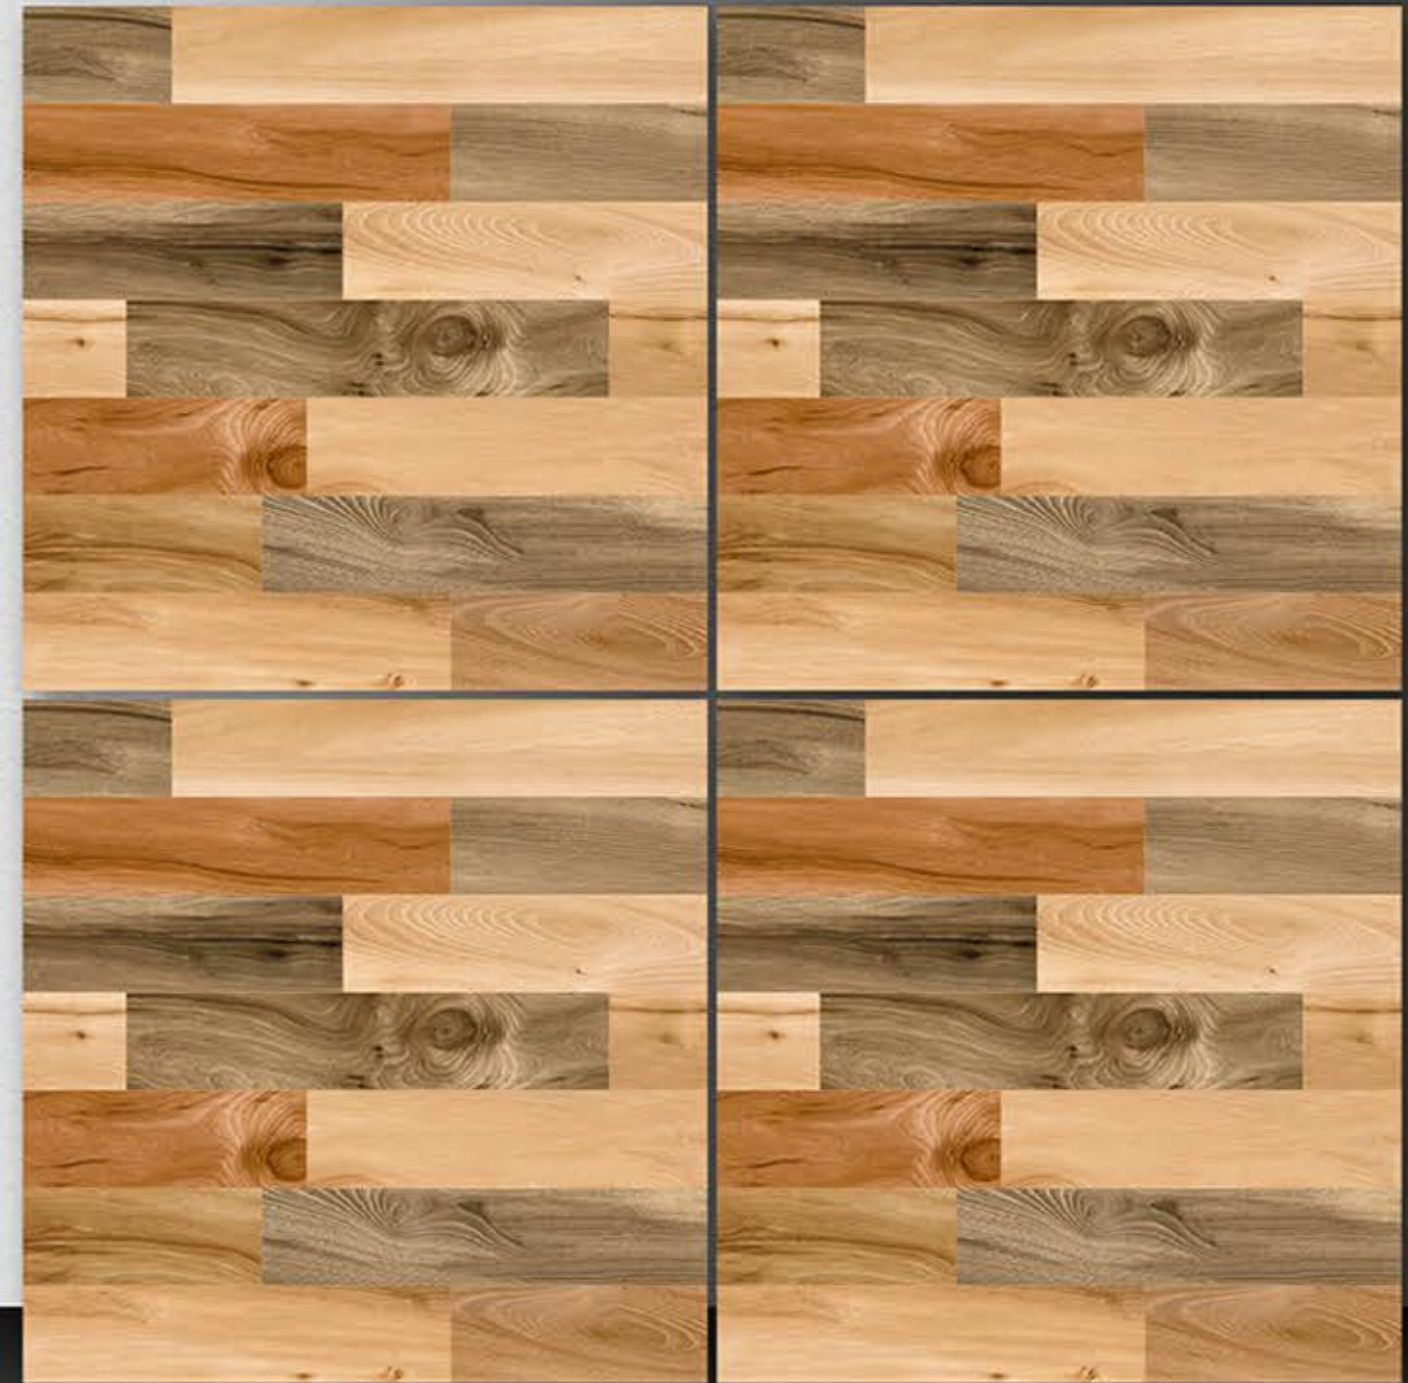

NEON^{TM}
TILE

Series
wooden