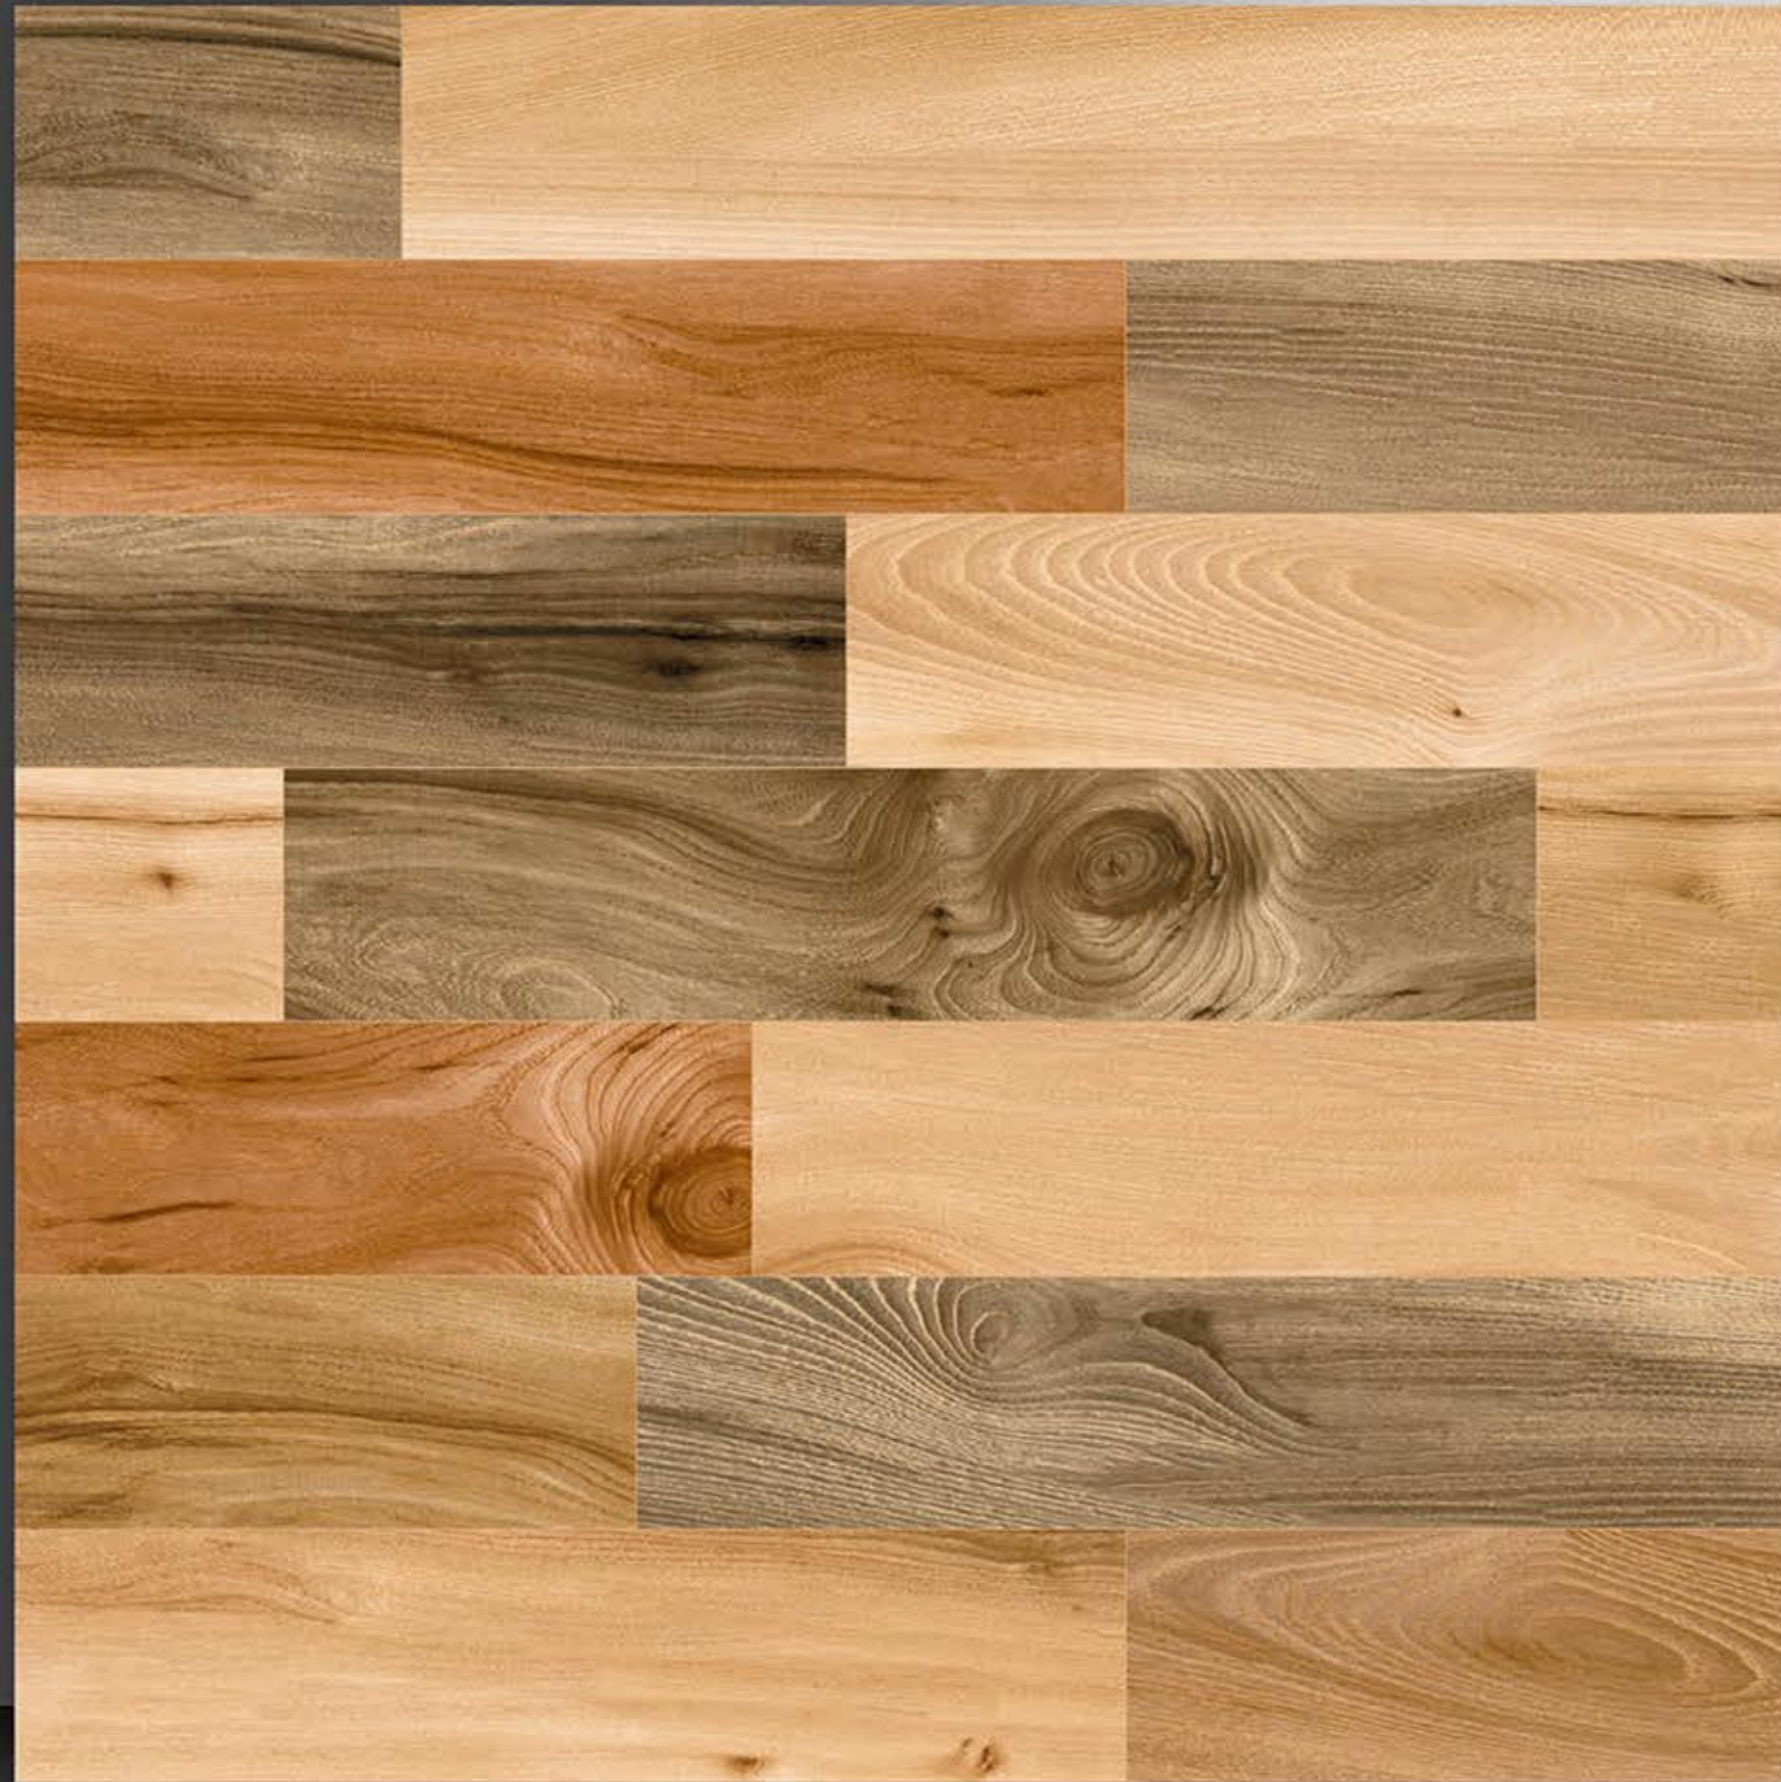

PORCELAIN TILES
600X600MM

4020