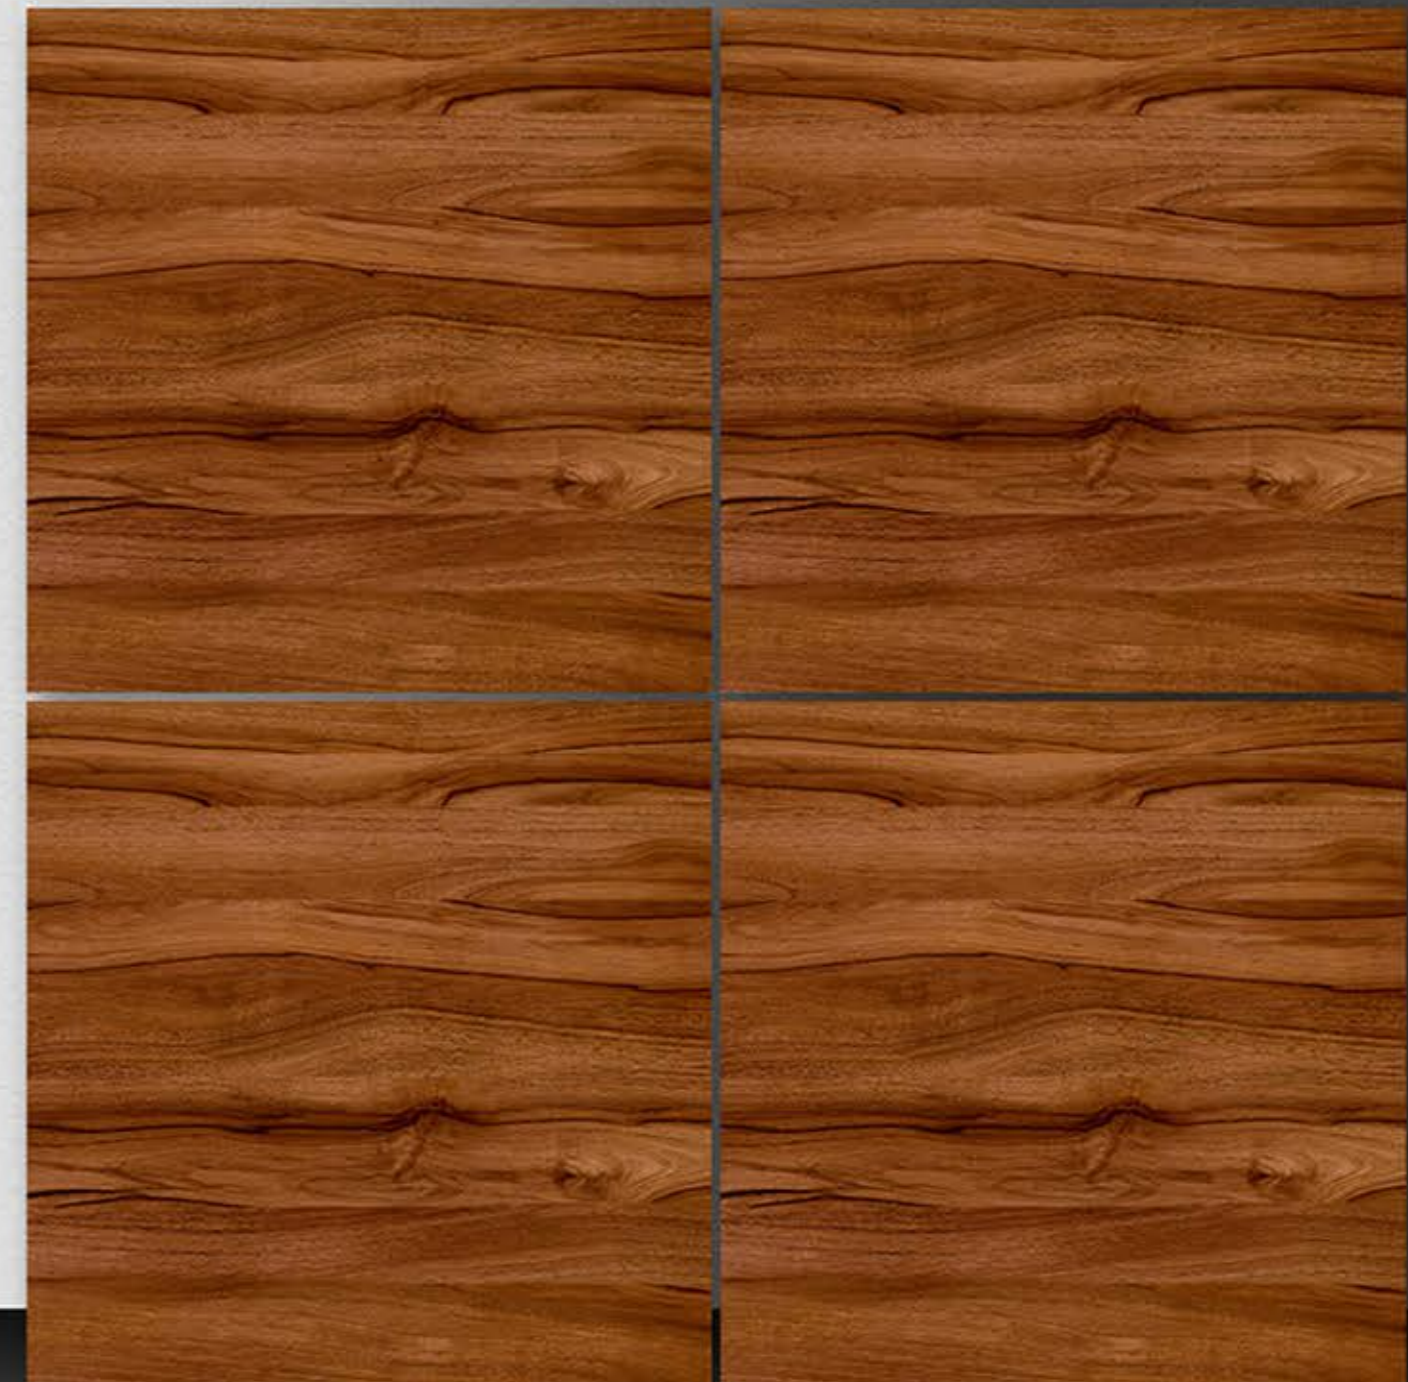

PORCELAIN TILES
600X600MM

4029

NEON™
TILE

 Series
wooden

PORCELAIN TILES
600X600MM

4030

NEONTM
TILE

Series
wooden