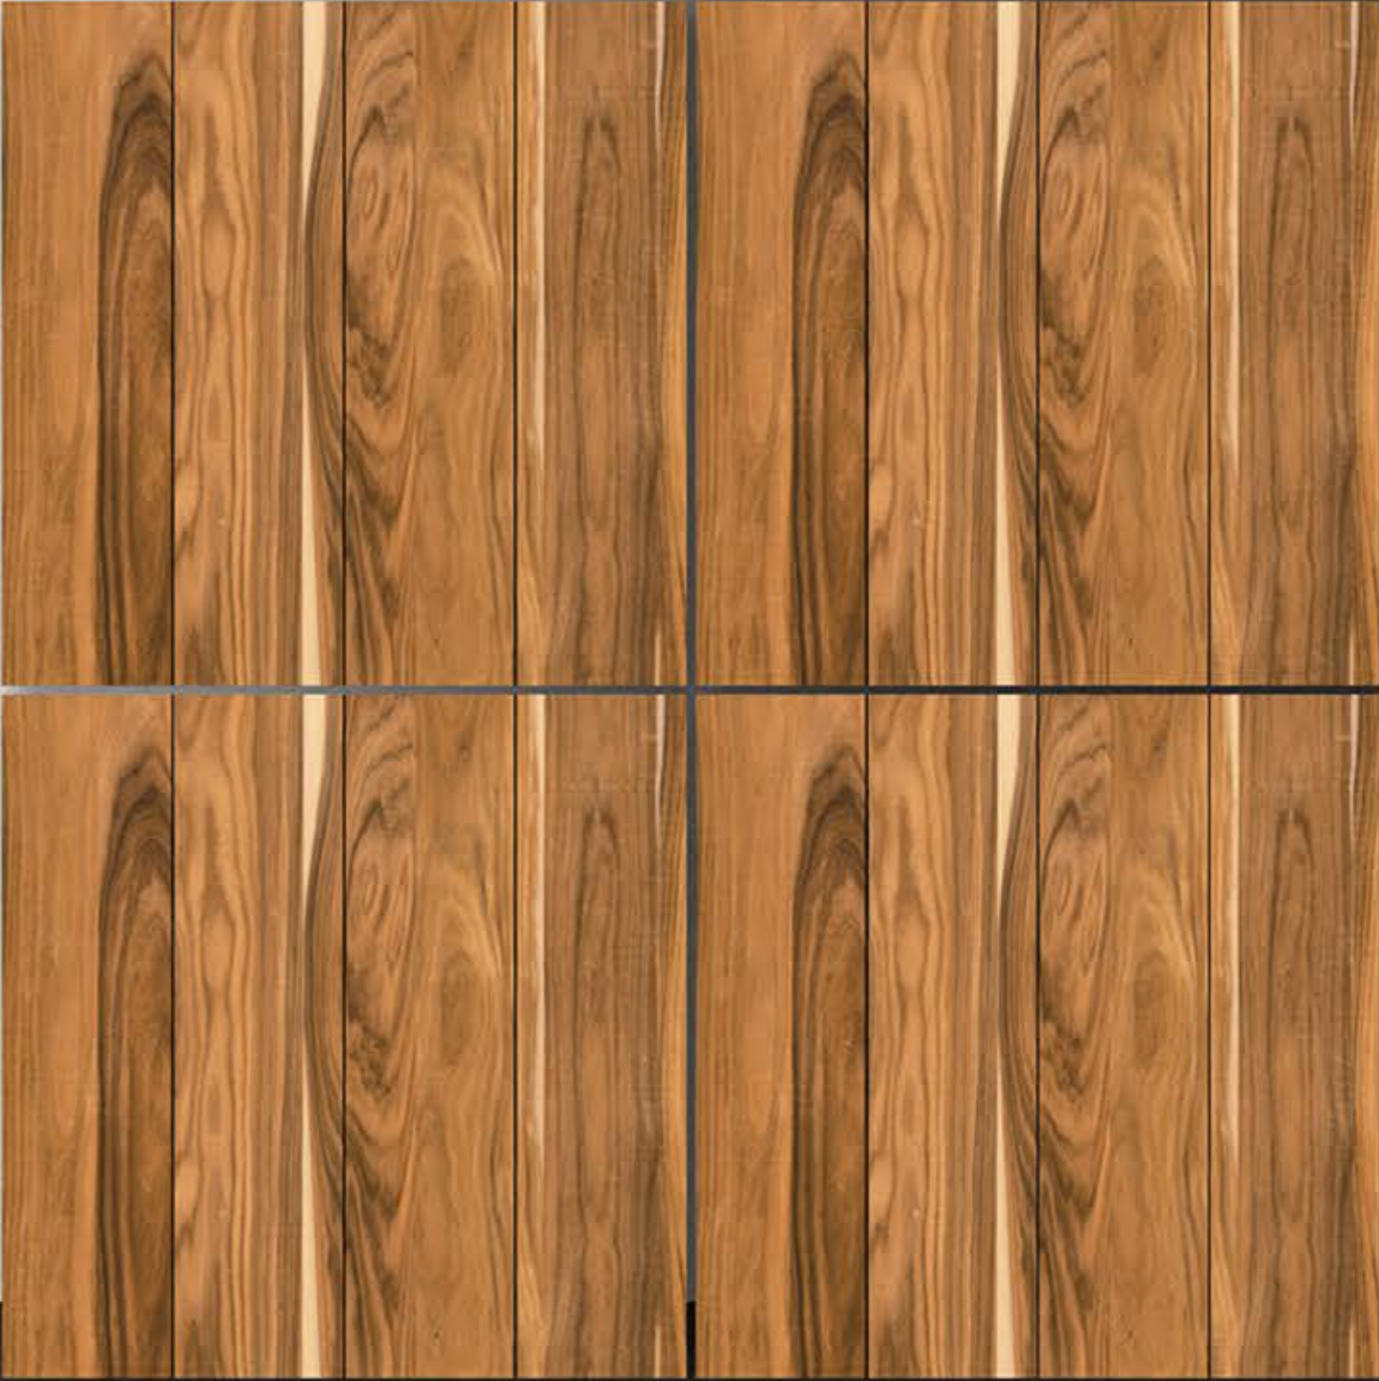

PORCELAIN TILES
600X600MM

4020

NEONTM
TILE

Series
wooden

PORCELAIN TILES
600X600MM

4021

NEONTM
TILE

Series
wooden