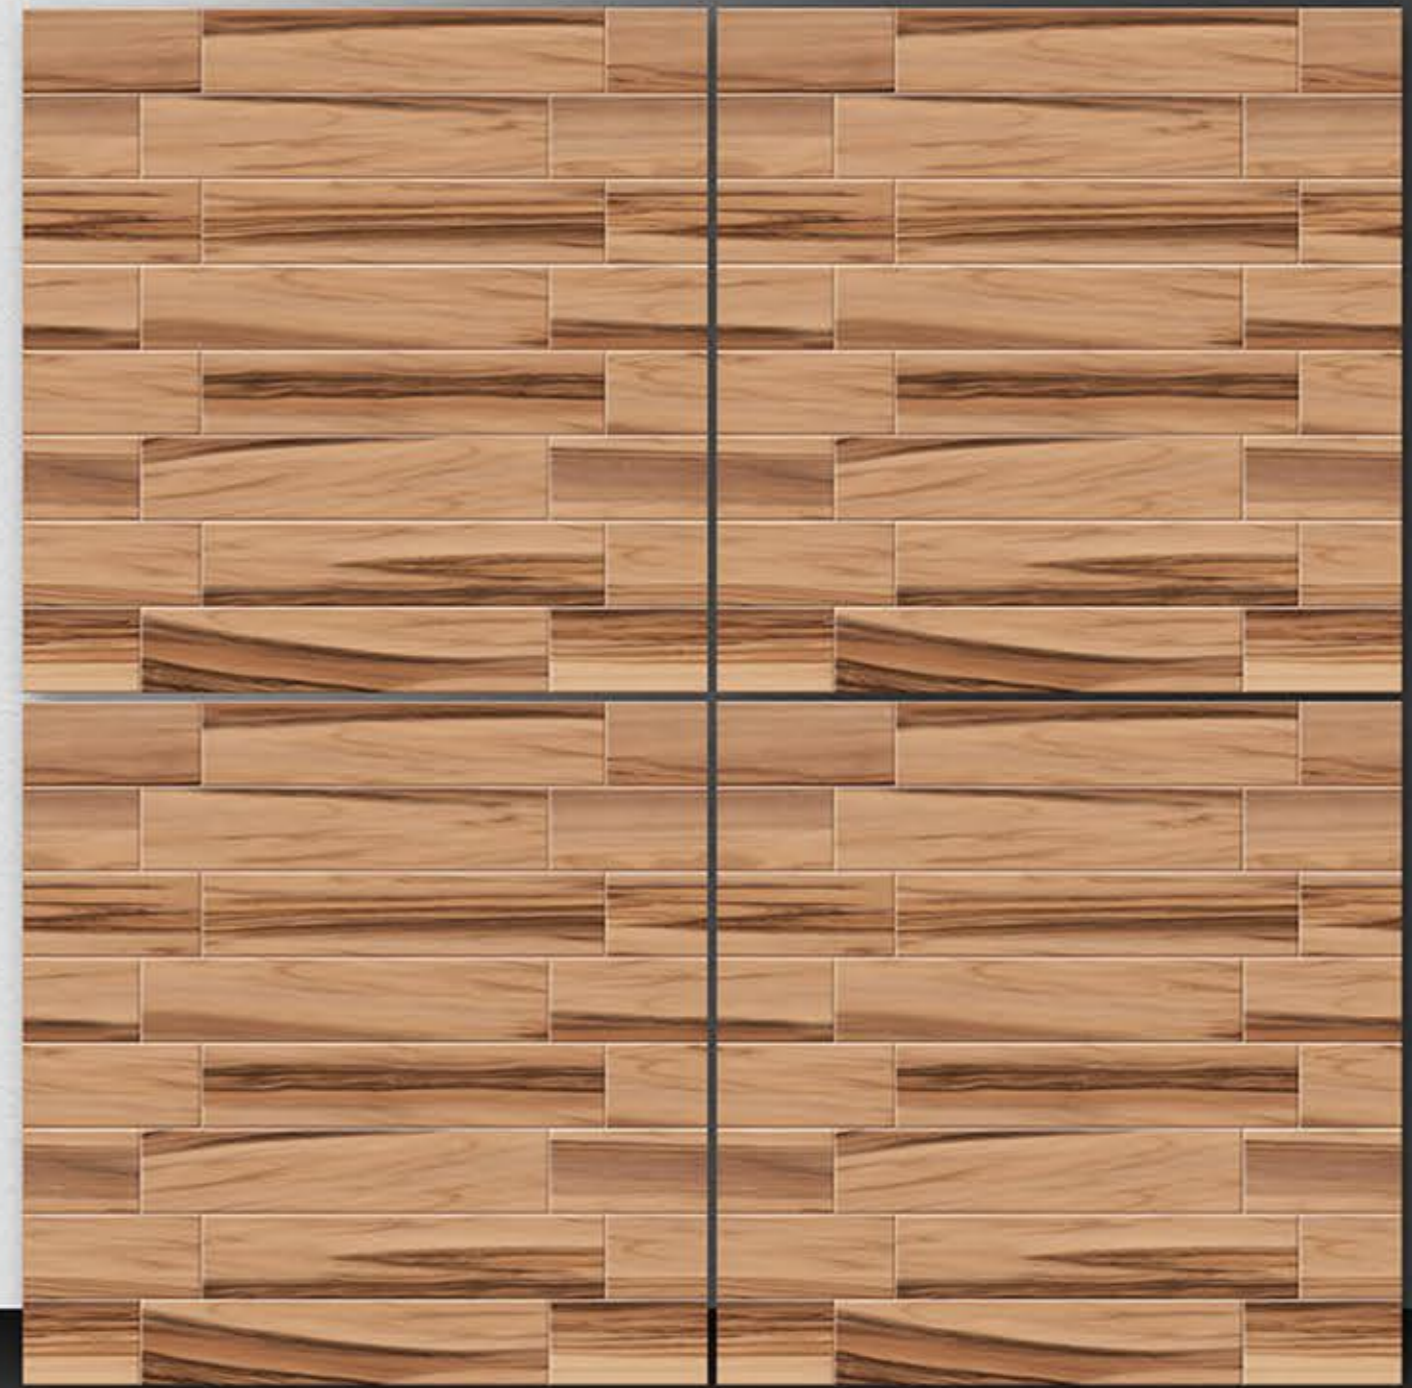

NEON^{TM}
TILE

Series
wooden