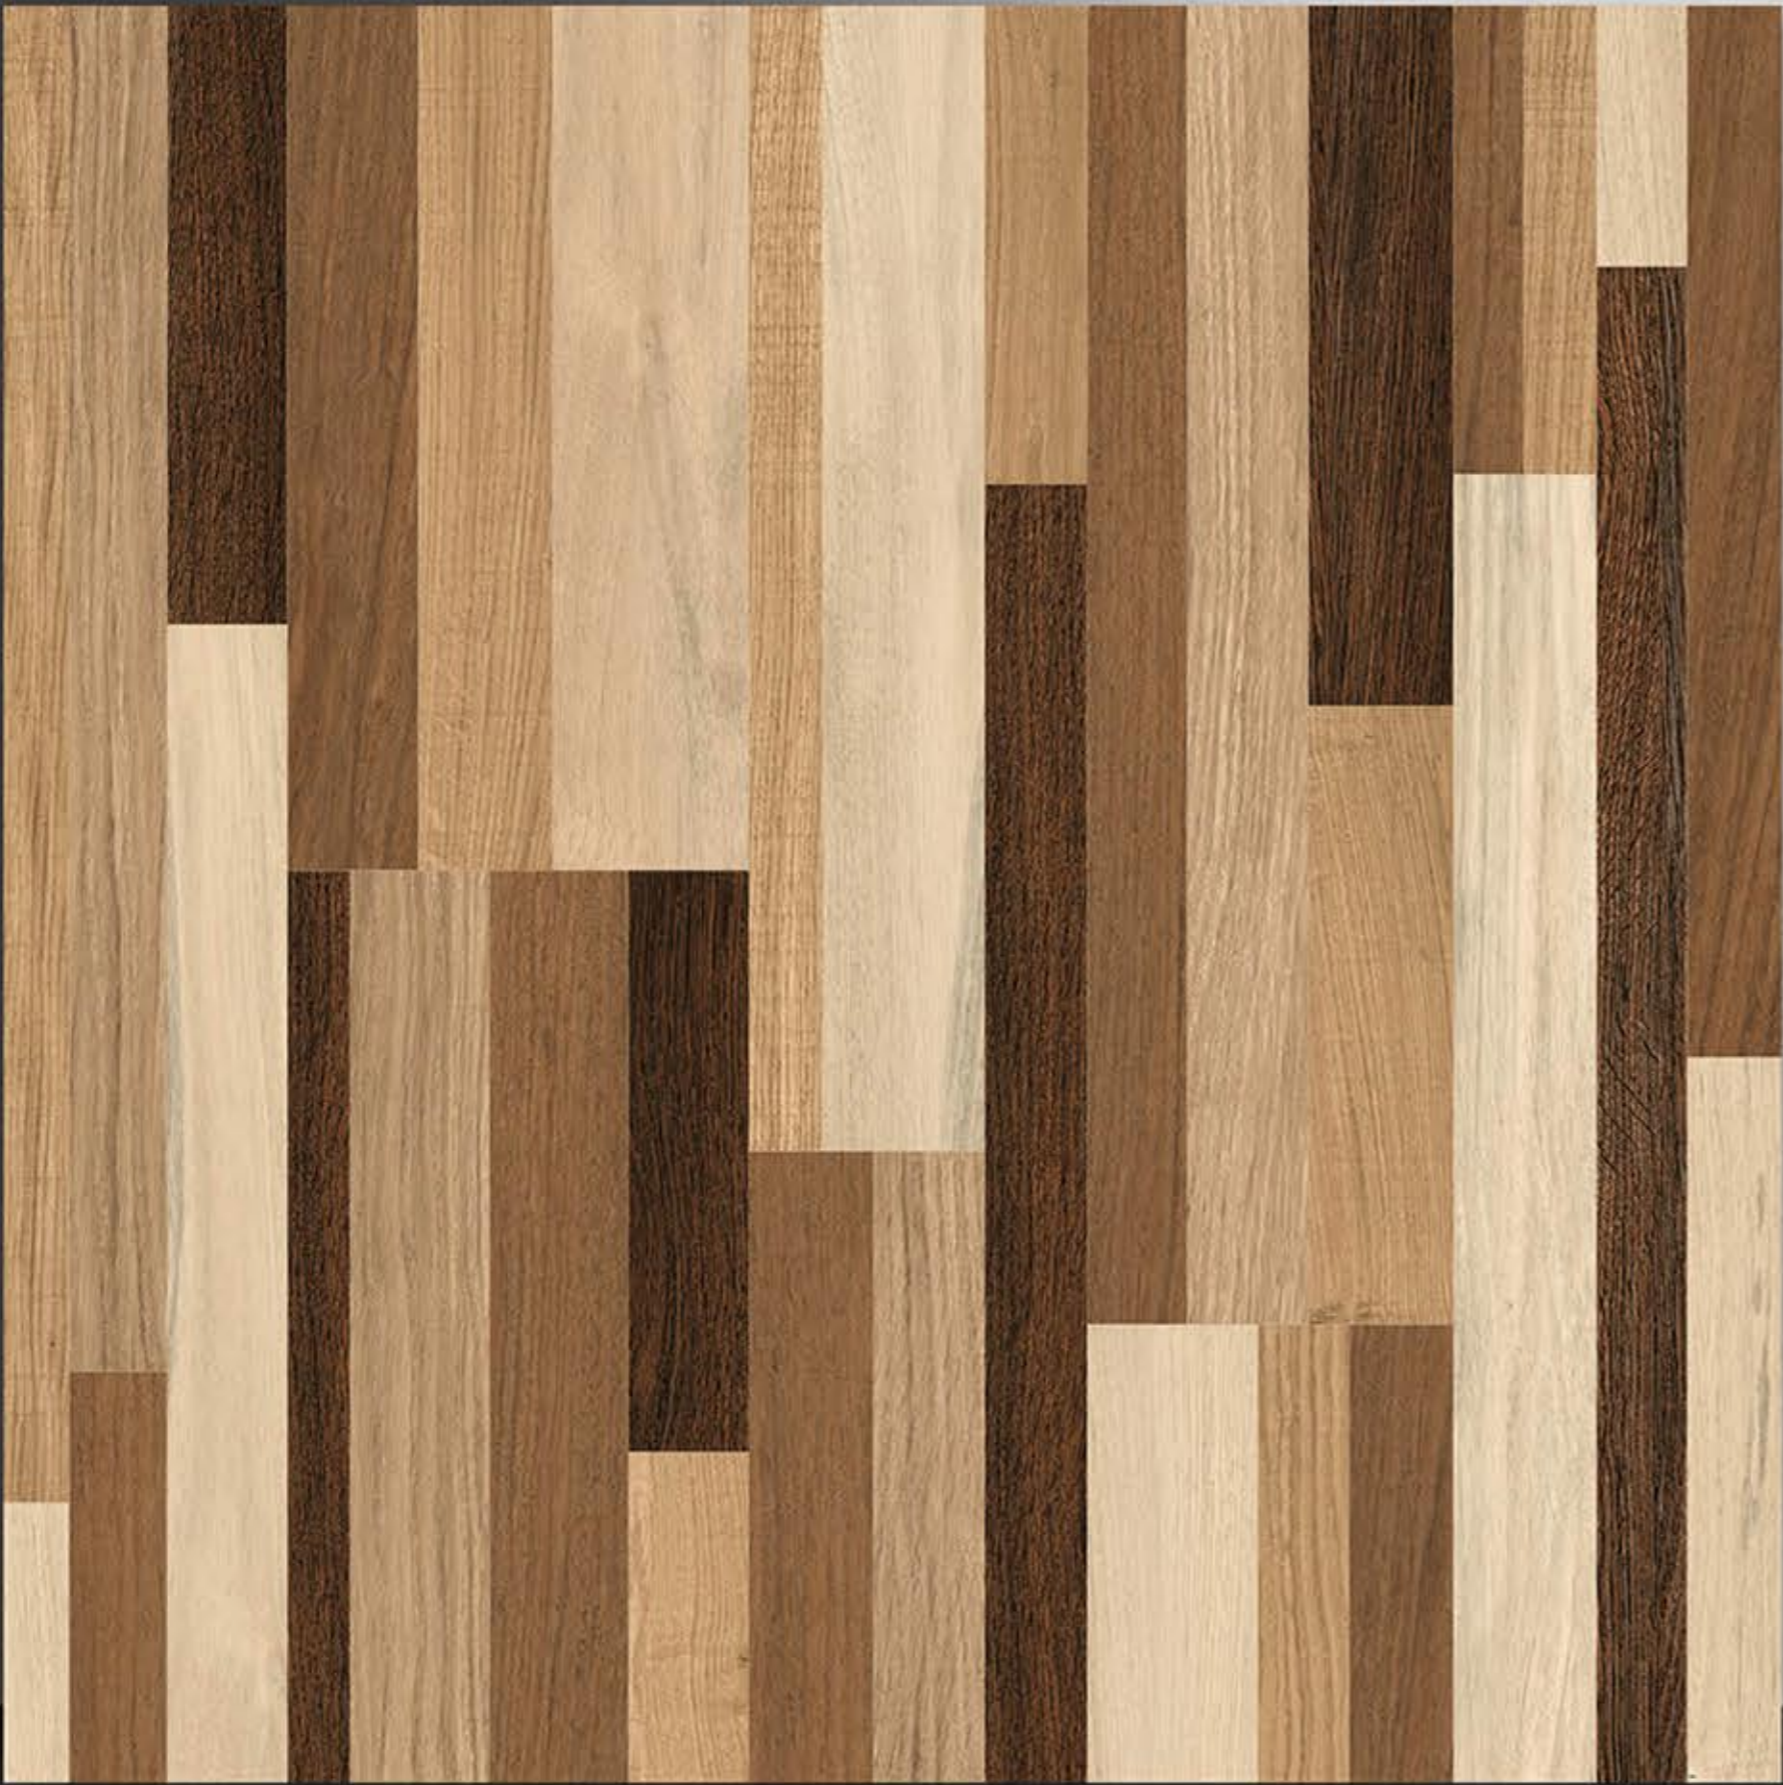

PORCELAIN TILES
600X600MM

4008

NEON^{TM}
TILE

Series
wooden