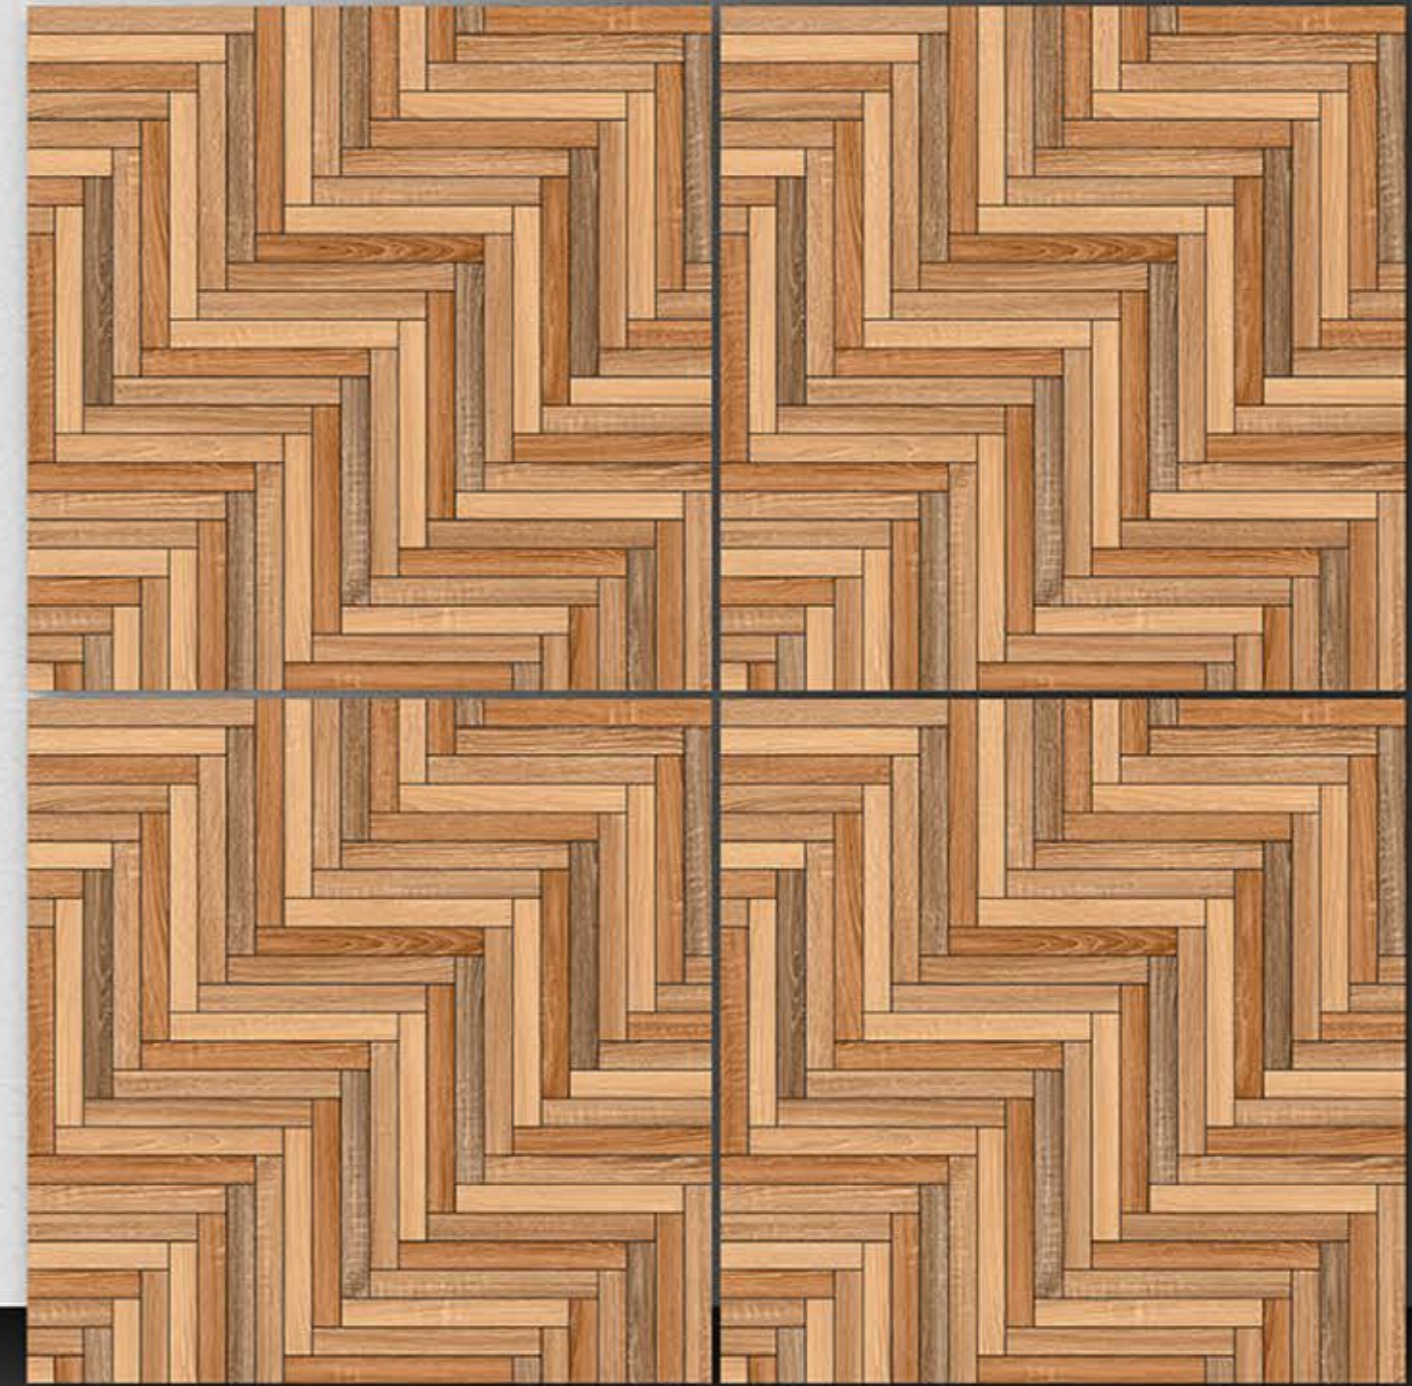

PORCELAIN TILES
600X600MM

4065

NEONTM
TILE

 **Series**
wooden

PORCELAIN TILES
600X600MM

4066

NEONTM
TILE

Series
wooden