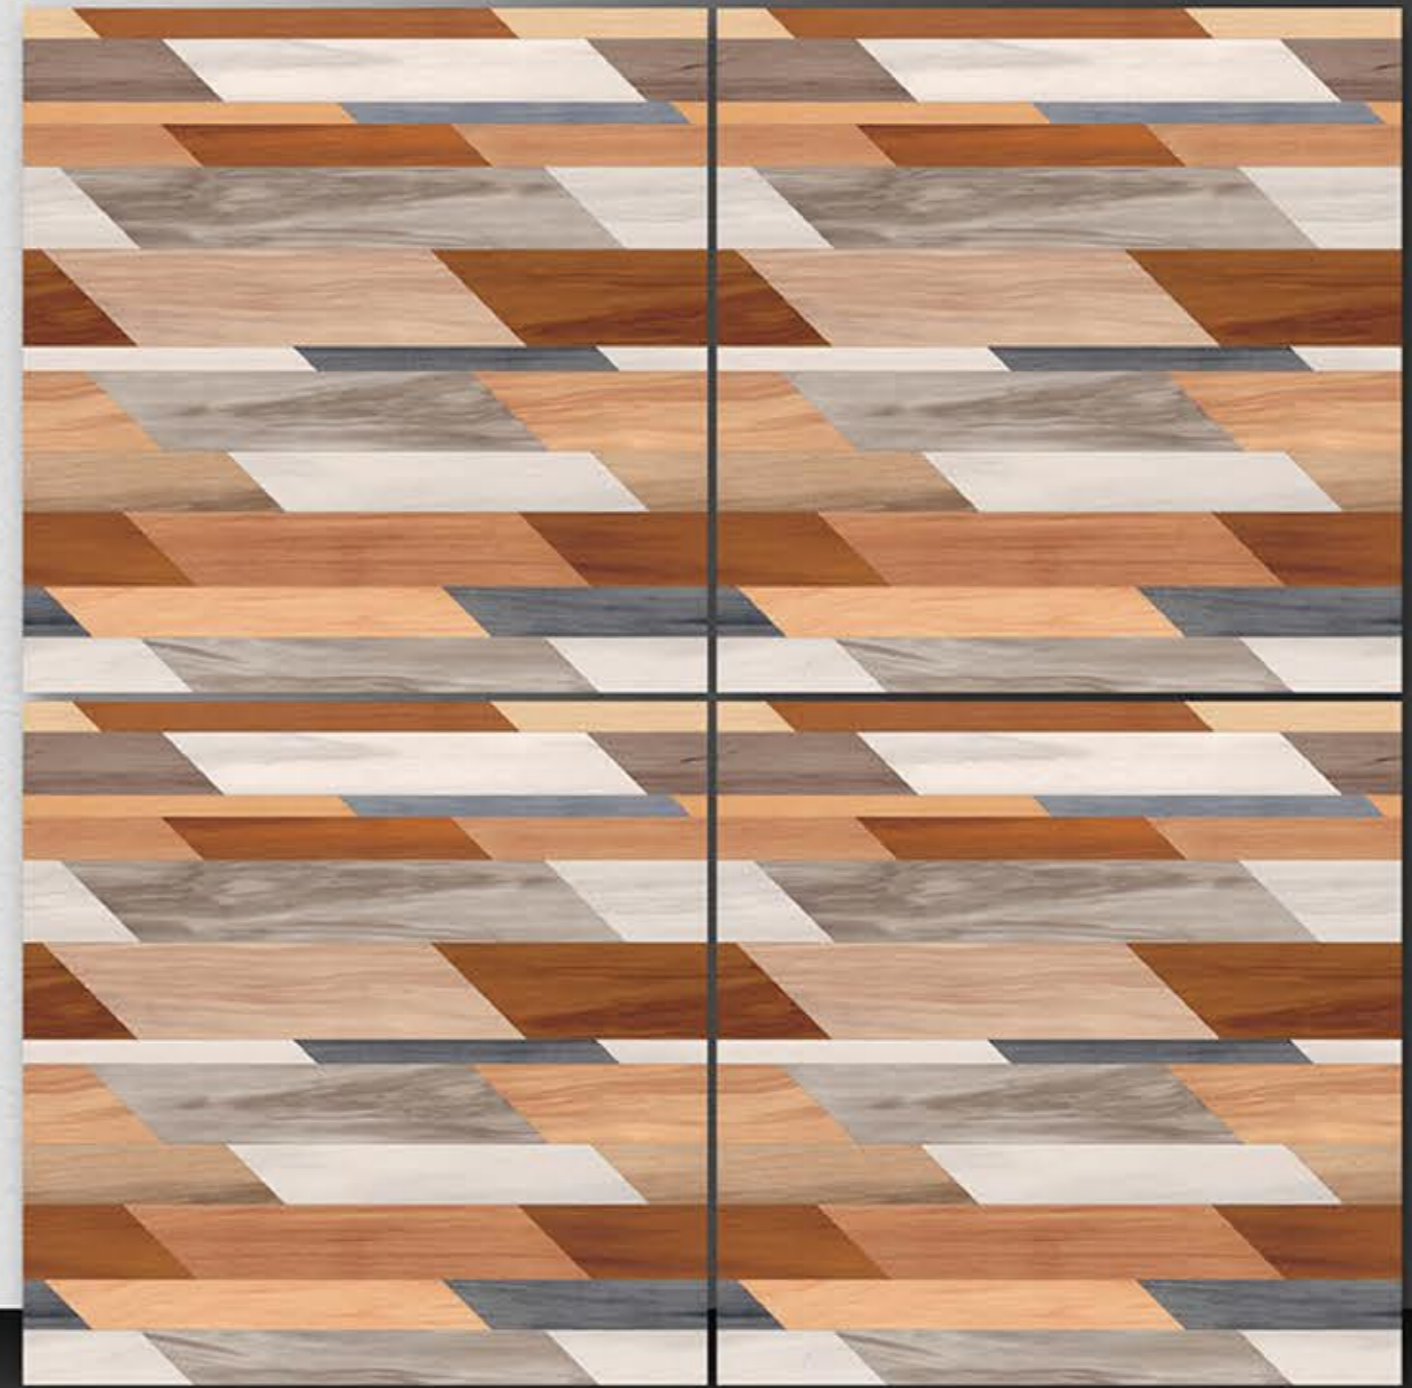

PORCELAIN TILES
600X600MM

4001

NEONTM
TILE

Series
wooden

PORCELAIN TILES
600X600MM

4002

NEONTM
TILE

Series
wooden