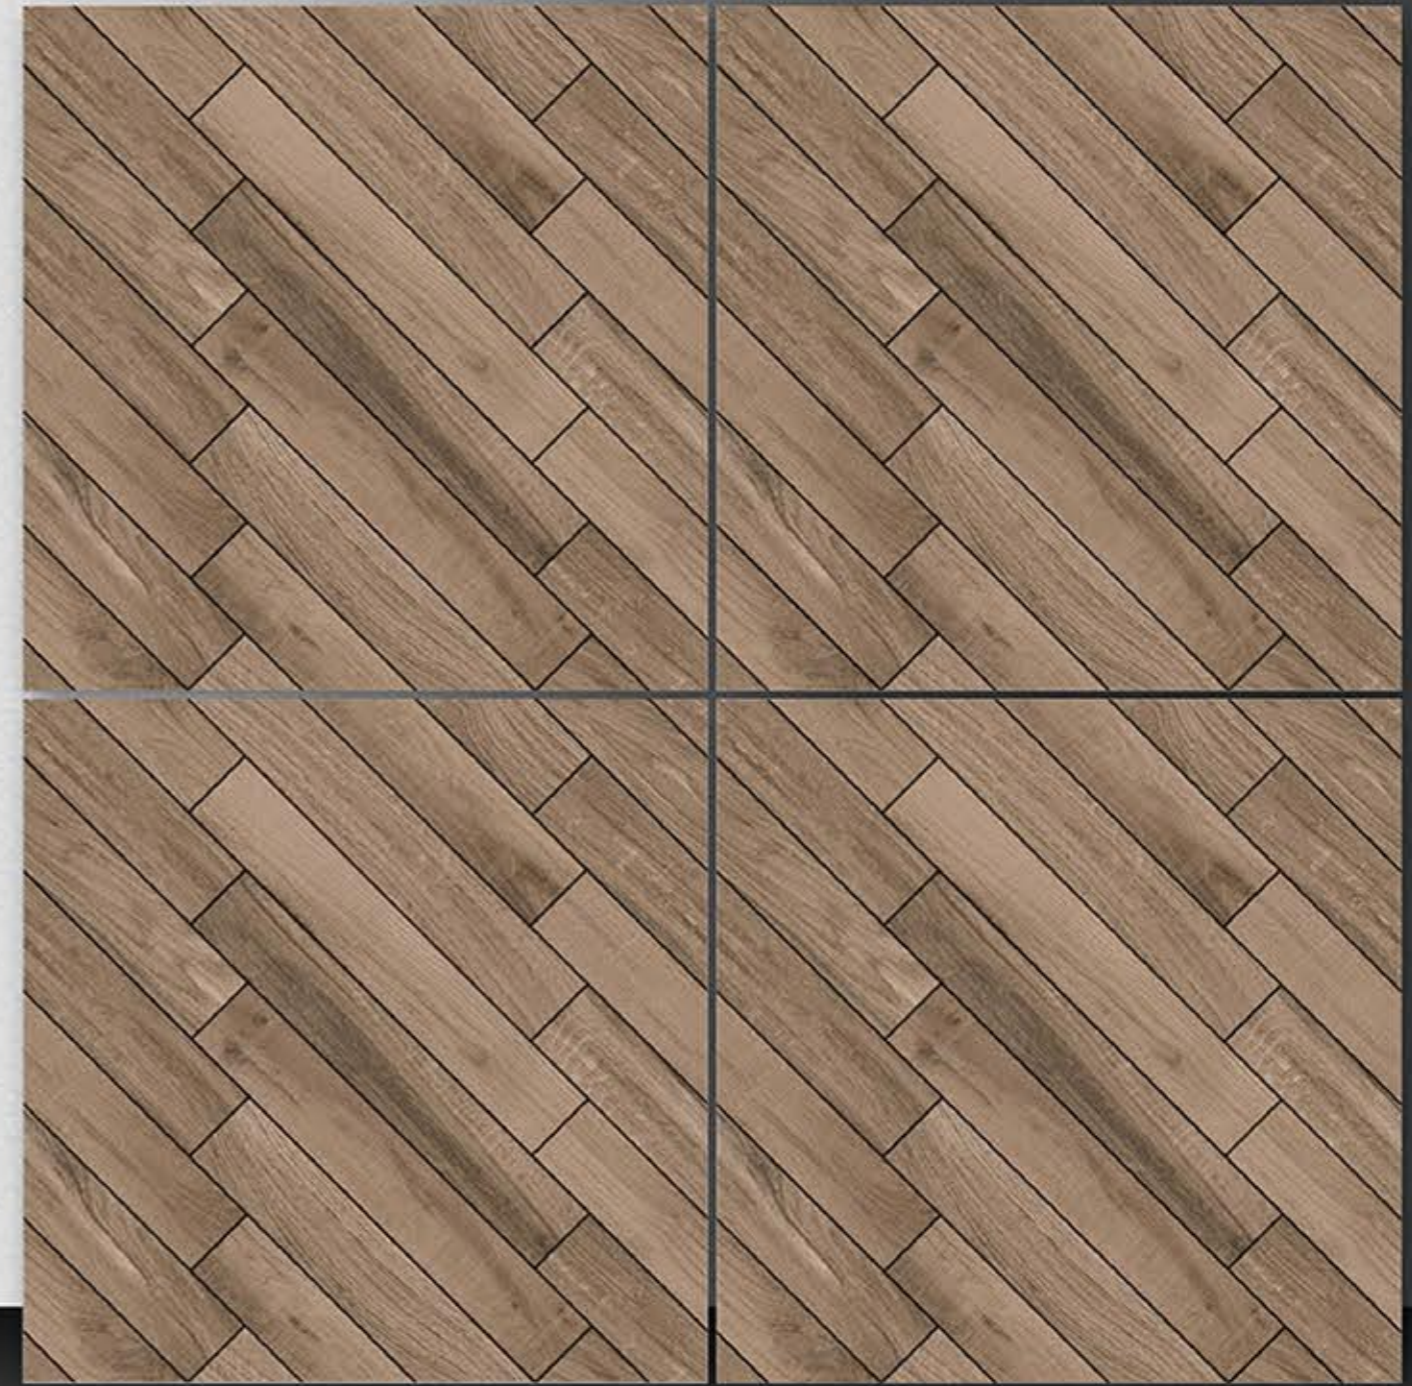

PORCELAIN TILES
600X600MM

4088

NEONTM
TILE

Series
wooden

PORCELAIN TILES
600X600MM

4089

NEONTM
TILE

Series
wooden