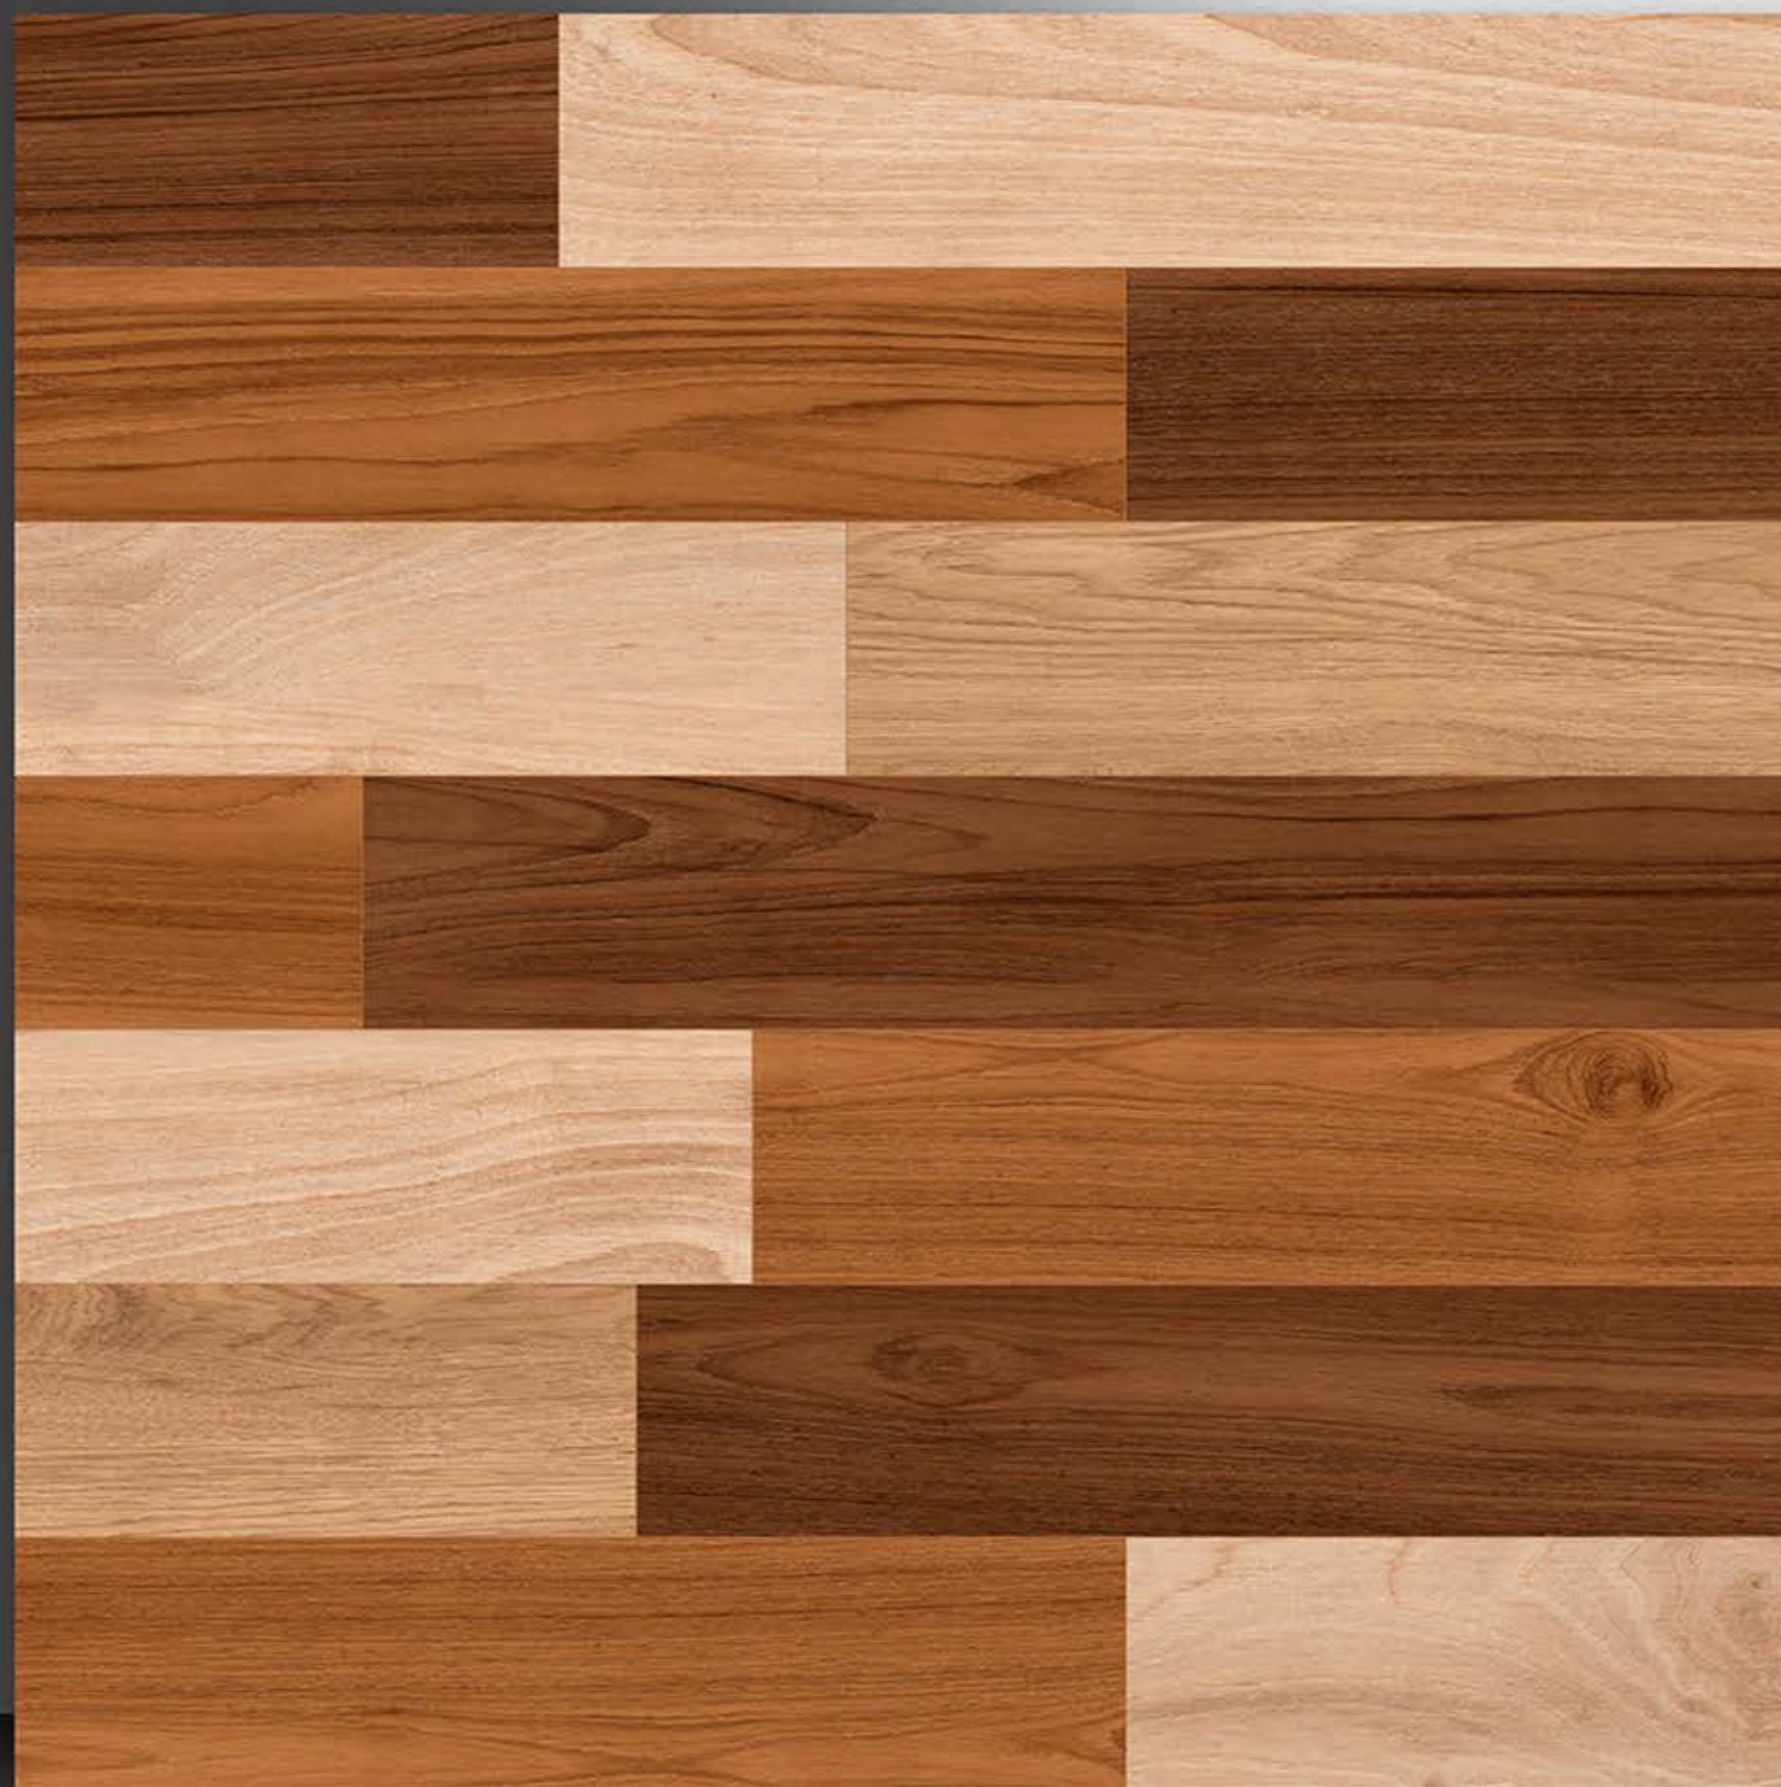

PORCELAIN TILES
600X600MM

NEONTM
TILE

4012

Series
wooden

PORCELAIN TILES
600X600MM

4013

NEONTM
TILE

 **Series**
wooden