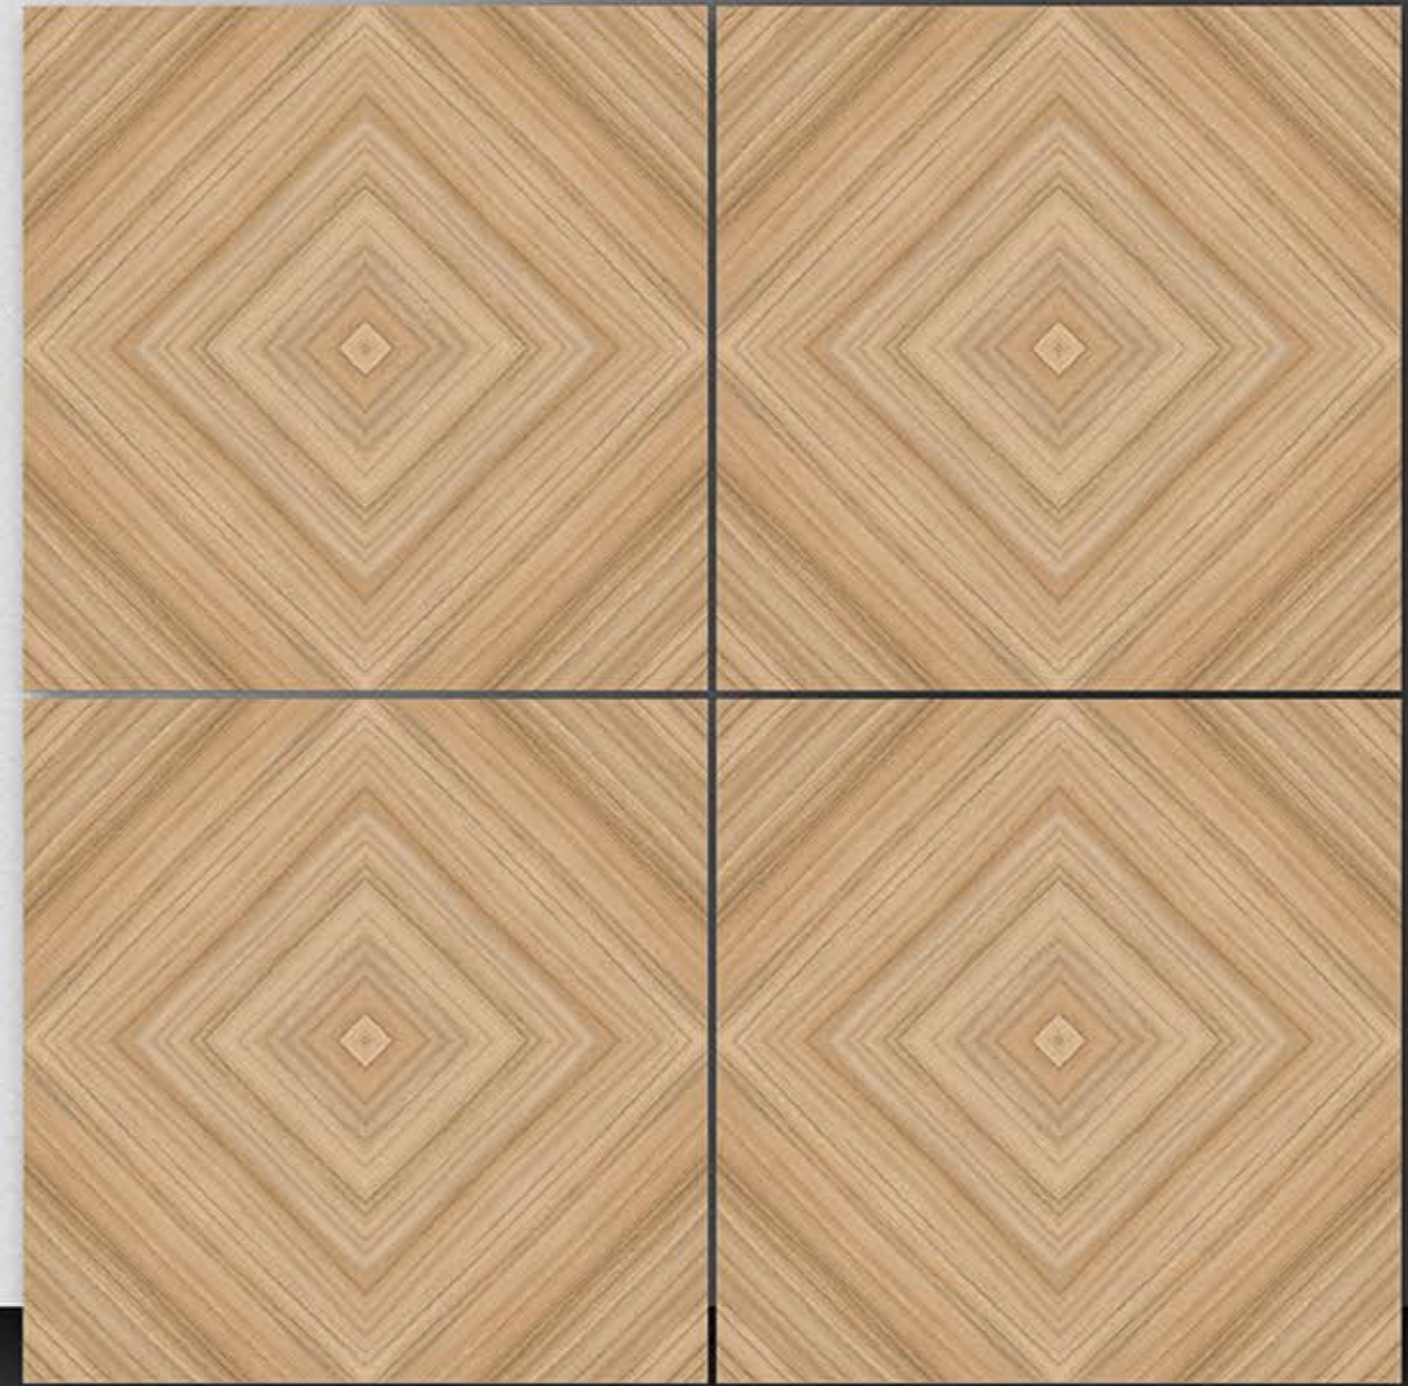

PORCELAIN TILES
600X600MM

4092

NEON^{TM}
TILE

Series
wooden